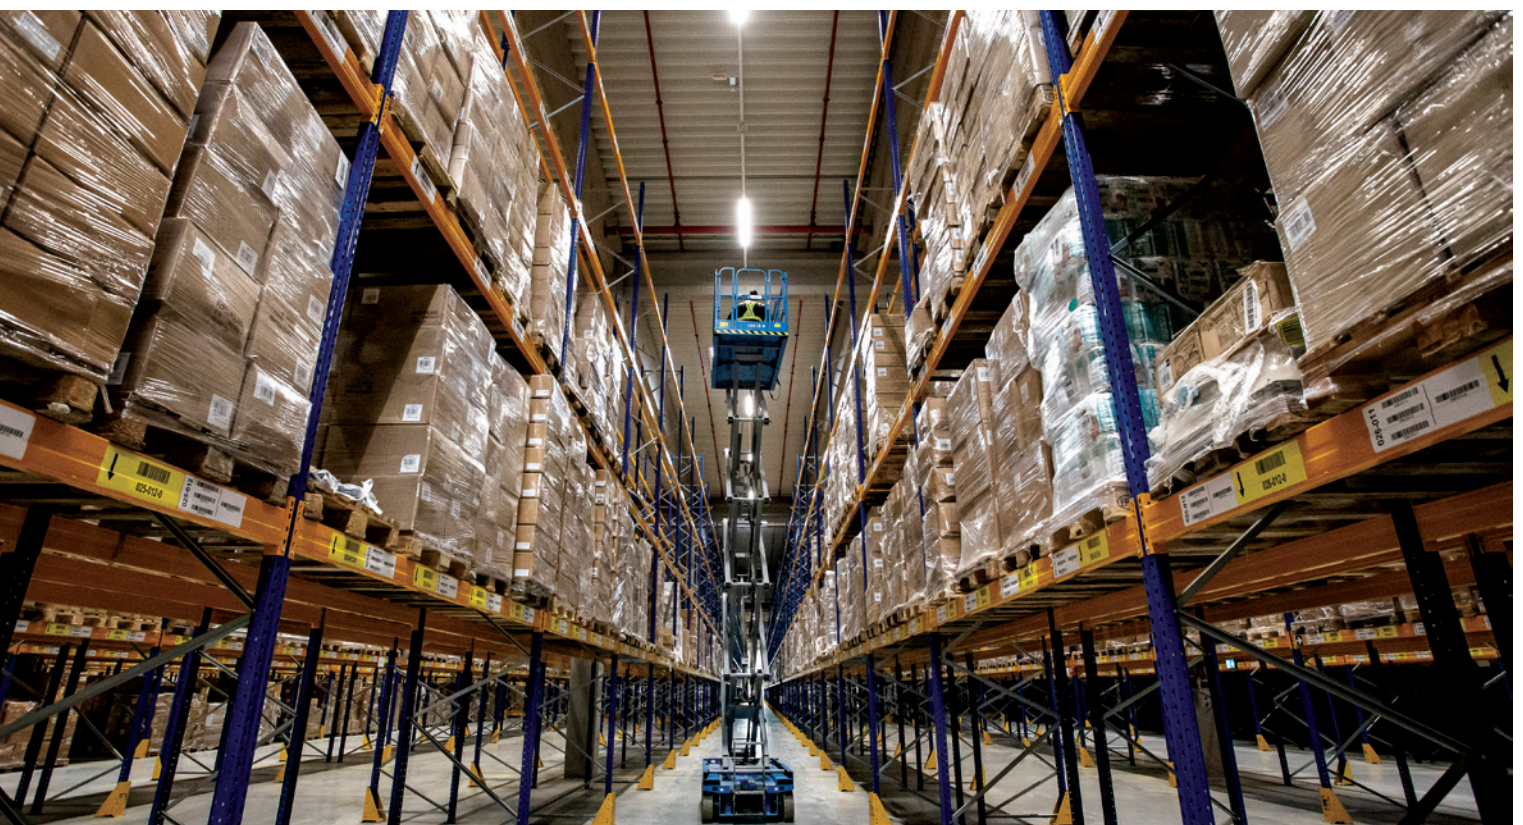

INDUSTRY, LOGISTICS, BUILDING MAINTENANCE

For the construction of industrial and logistics facilities, we recommend our telescopic and telescopic articulating-boom lifts, which can reach more than 56 meters of working height. These machines are available in both electric and diesel versions, so our customers can use them both indoors and outdoors.

Our trailer-mounted working platforms are easy to transport and they can be securely and stably fixed at the site of application.

For the handling of goods and commission tasks, a wide range of forklifts are at the disposal for our partners in the logistics park.

For maintenance, we recommend our outdoor and indoor (electric and diesel) scissor lifts, which can be safely controlled from the basket.