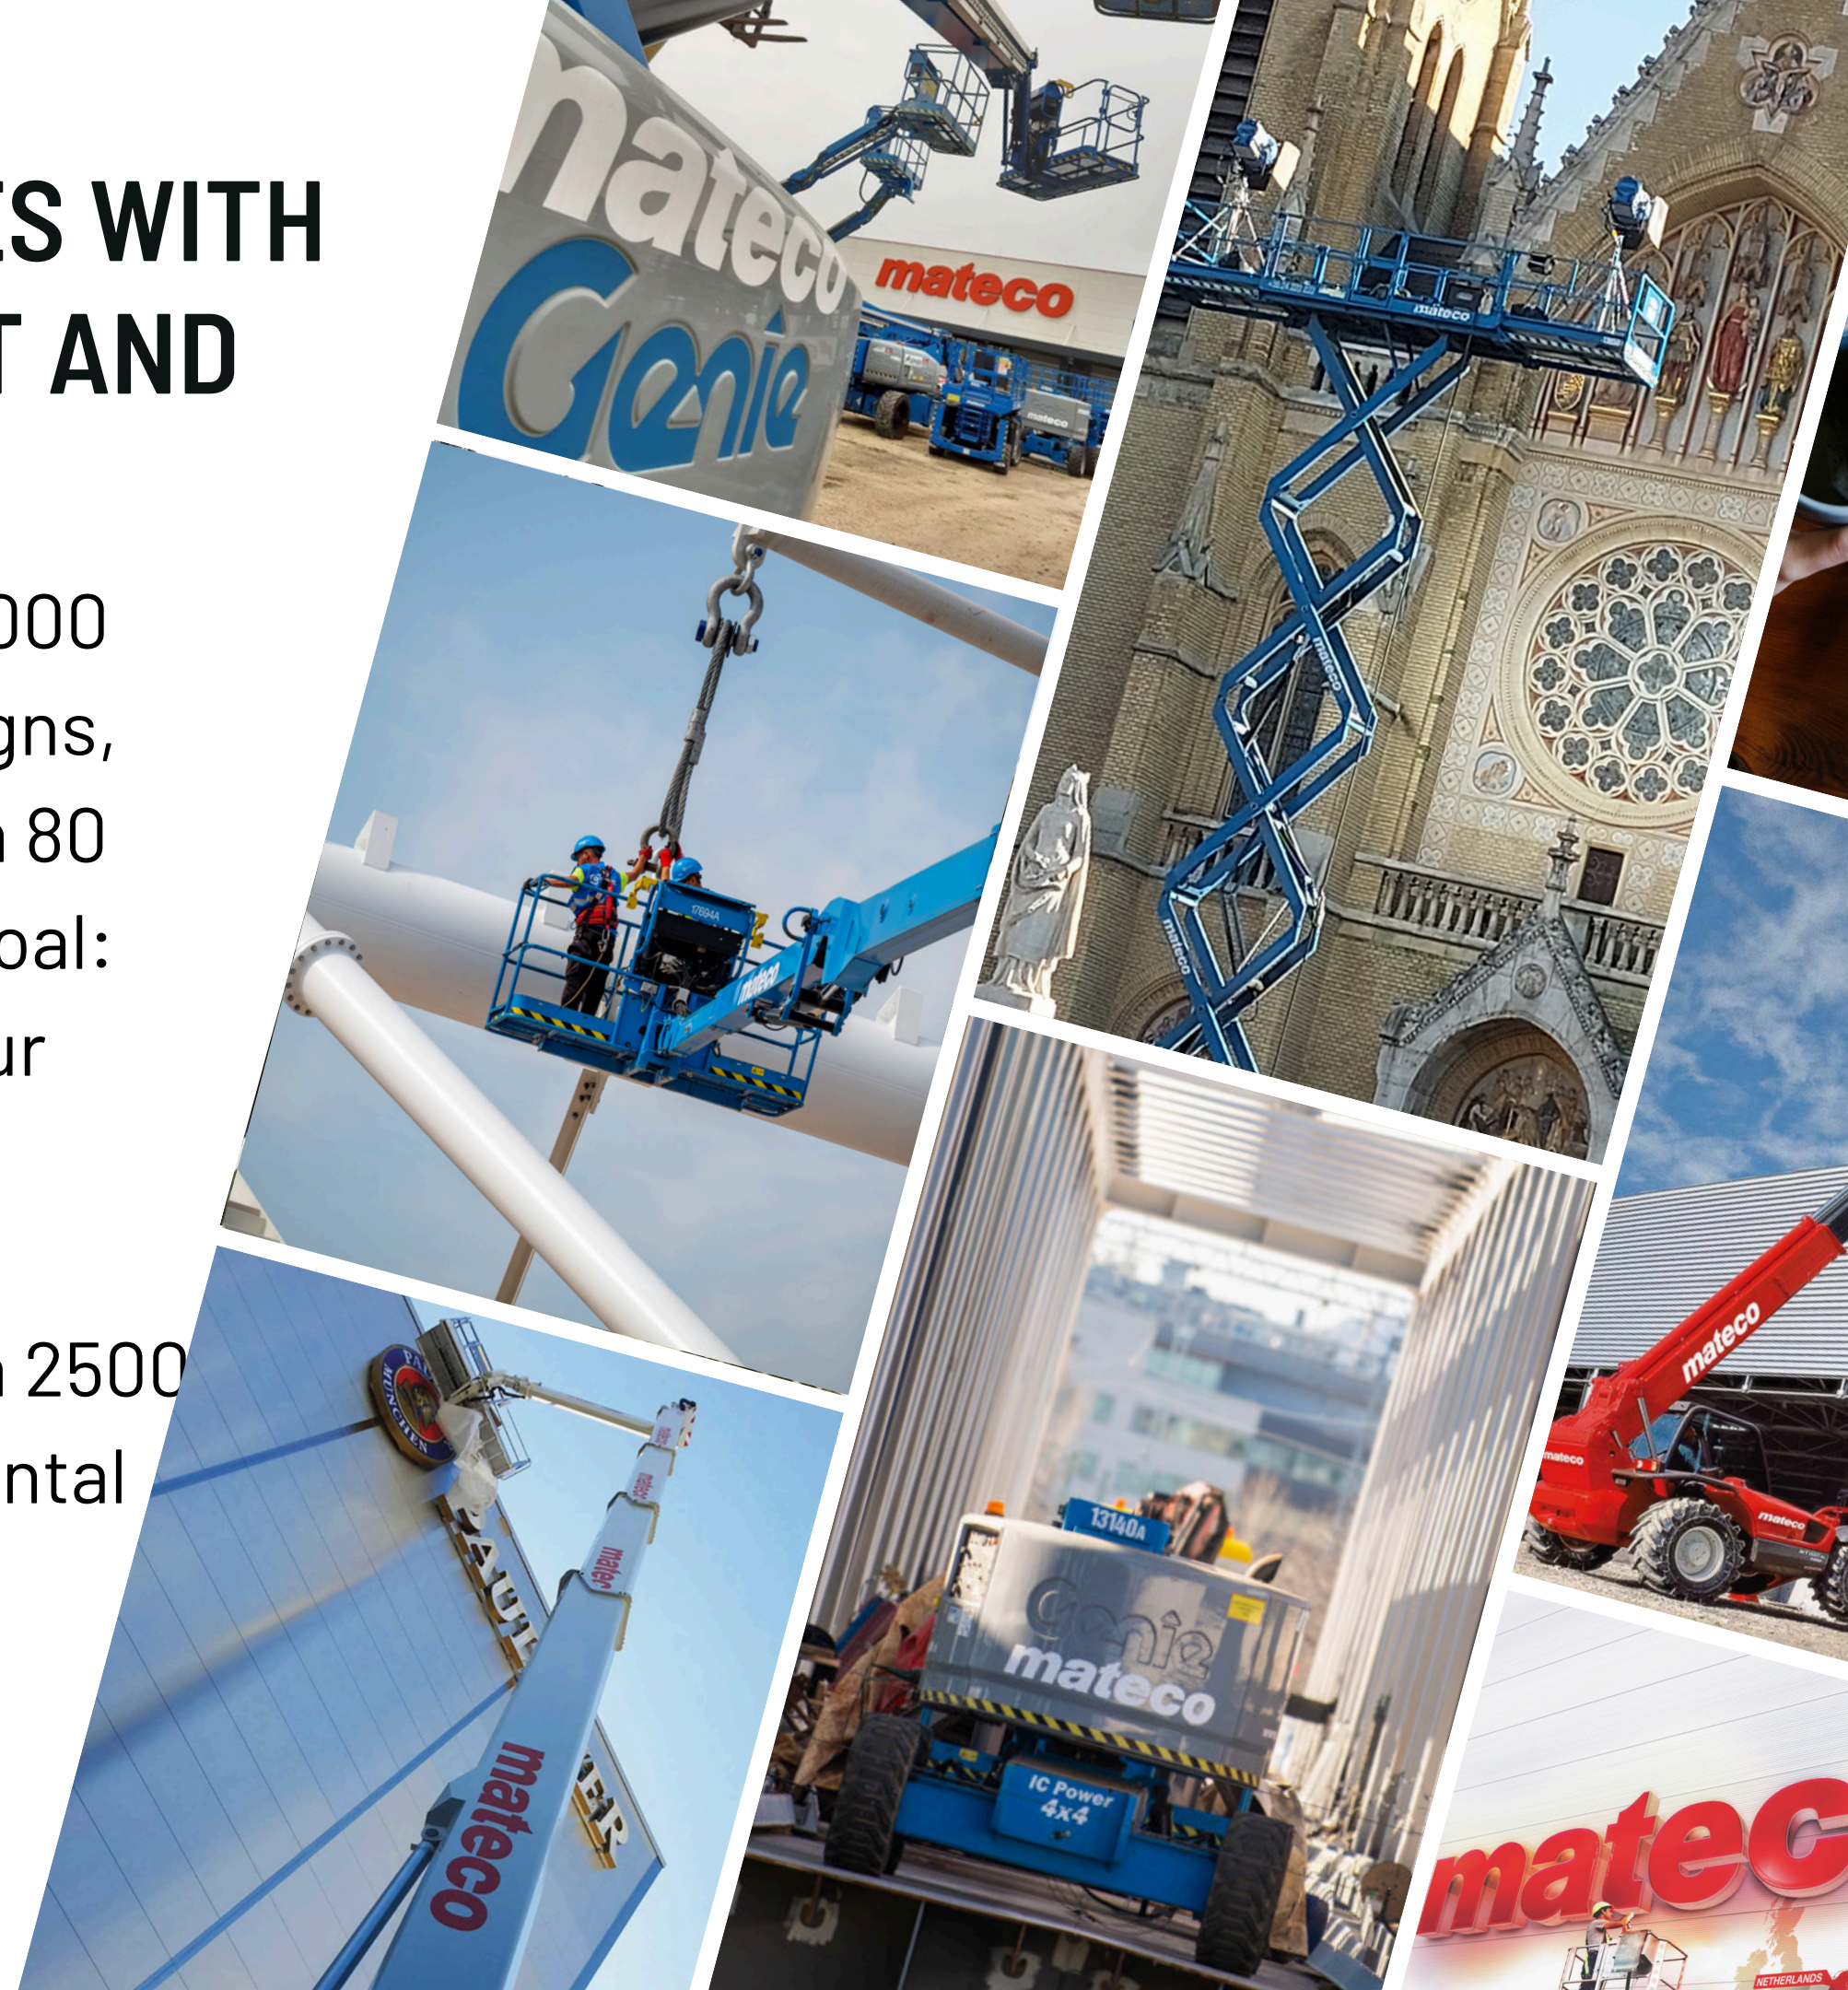

BE THE PARTNER OF *mateco*

A KEY PLAYER IN THE CONSTRUCTION INDUSTRY

Mateco-Hungary Ltd. is proudly celebrating 25 years of existence, during which we have played a prominent role in the successful implementation of almost every major construction project.

Learn more about the innovative solutions provided by Mateco-Hungary Ltd., which can help you ensure the smooth development and growth of your business!

Thank you for letting us join you on the road to the sky! Together we will rise even higher!

WE OFFER HIGH-QUALITY MACHINES WITH MODERN CONSTRUCTION FOR RENT AND SALE

Mateco Group's rental fleet comprises over 40.000 work platforms in more than 700 different designs, with 150 own locations in Europe and more than 80 strong partners worldwide; we pursue a clear goal: supply the best height access technology for our customers.

In Hungary, Mateco-Hungary Kft. has more than 2500 lifting equipments and working platforms for rental regardless of the country border.

The average age of our machines is 3,5 years.

REGION CENTERS

Web page: www.mateco-hungary.hu
Center: +36 24 222 222
E-mail: office@mateco-hungary.hu