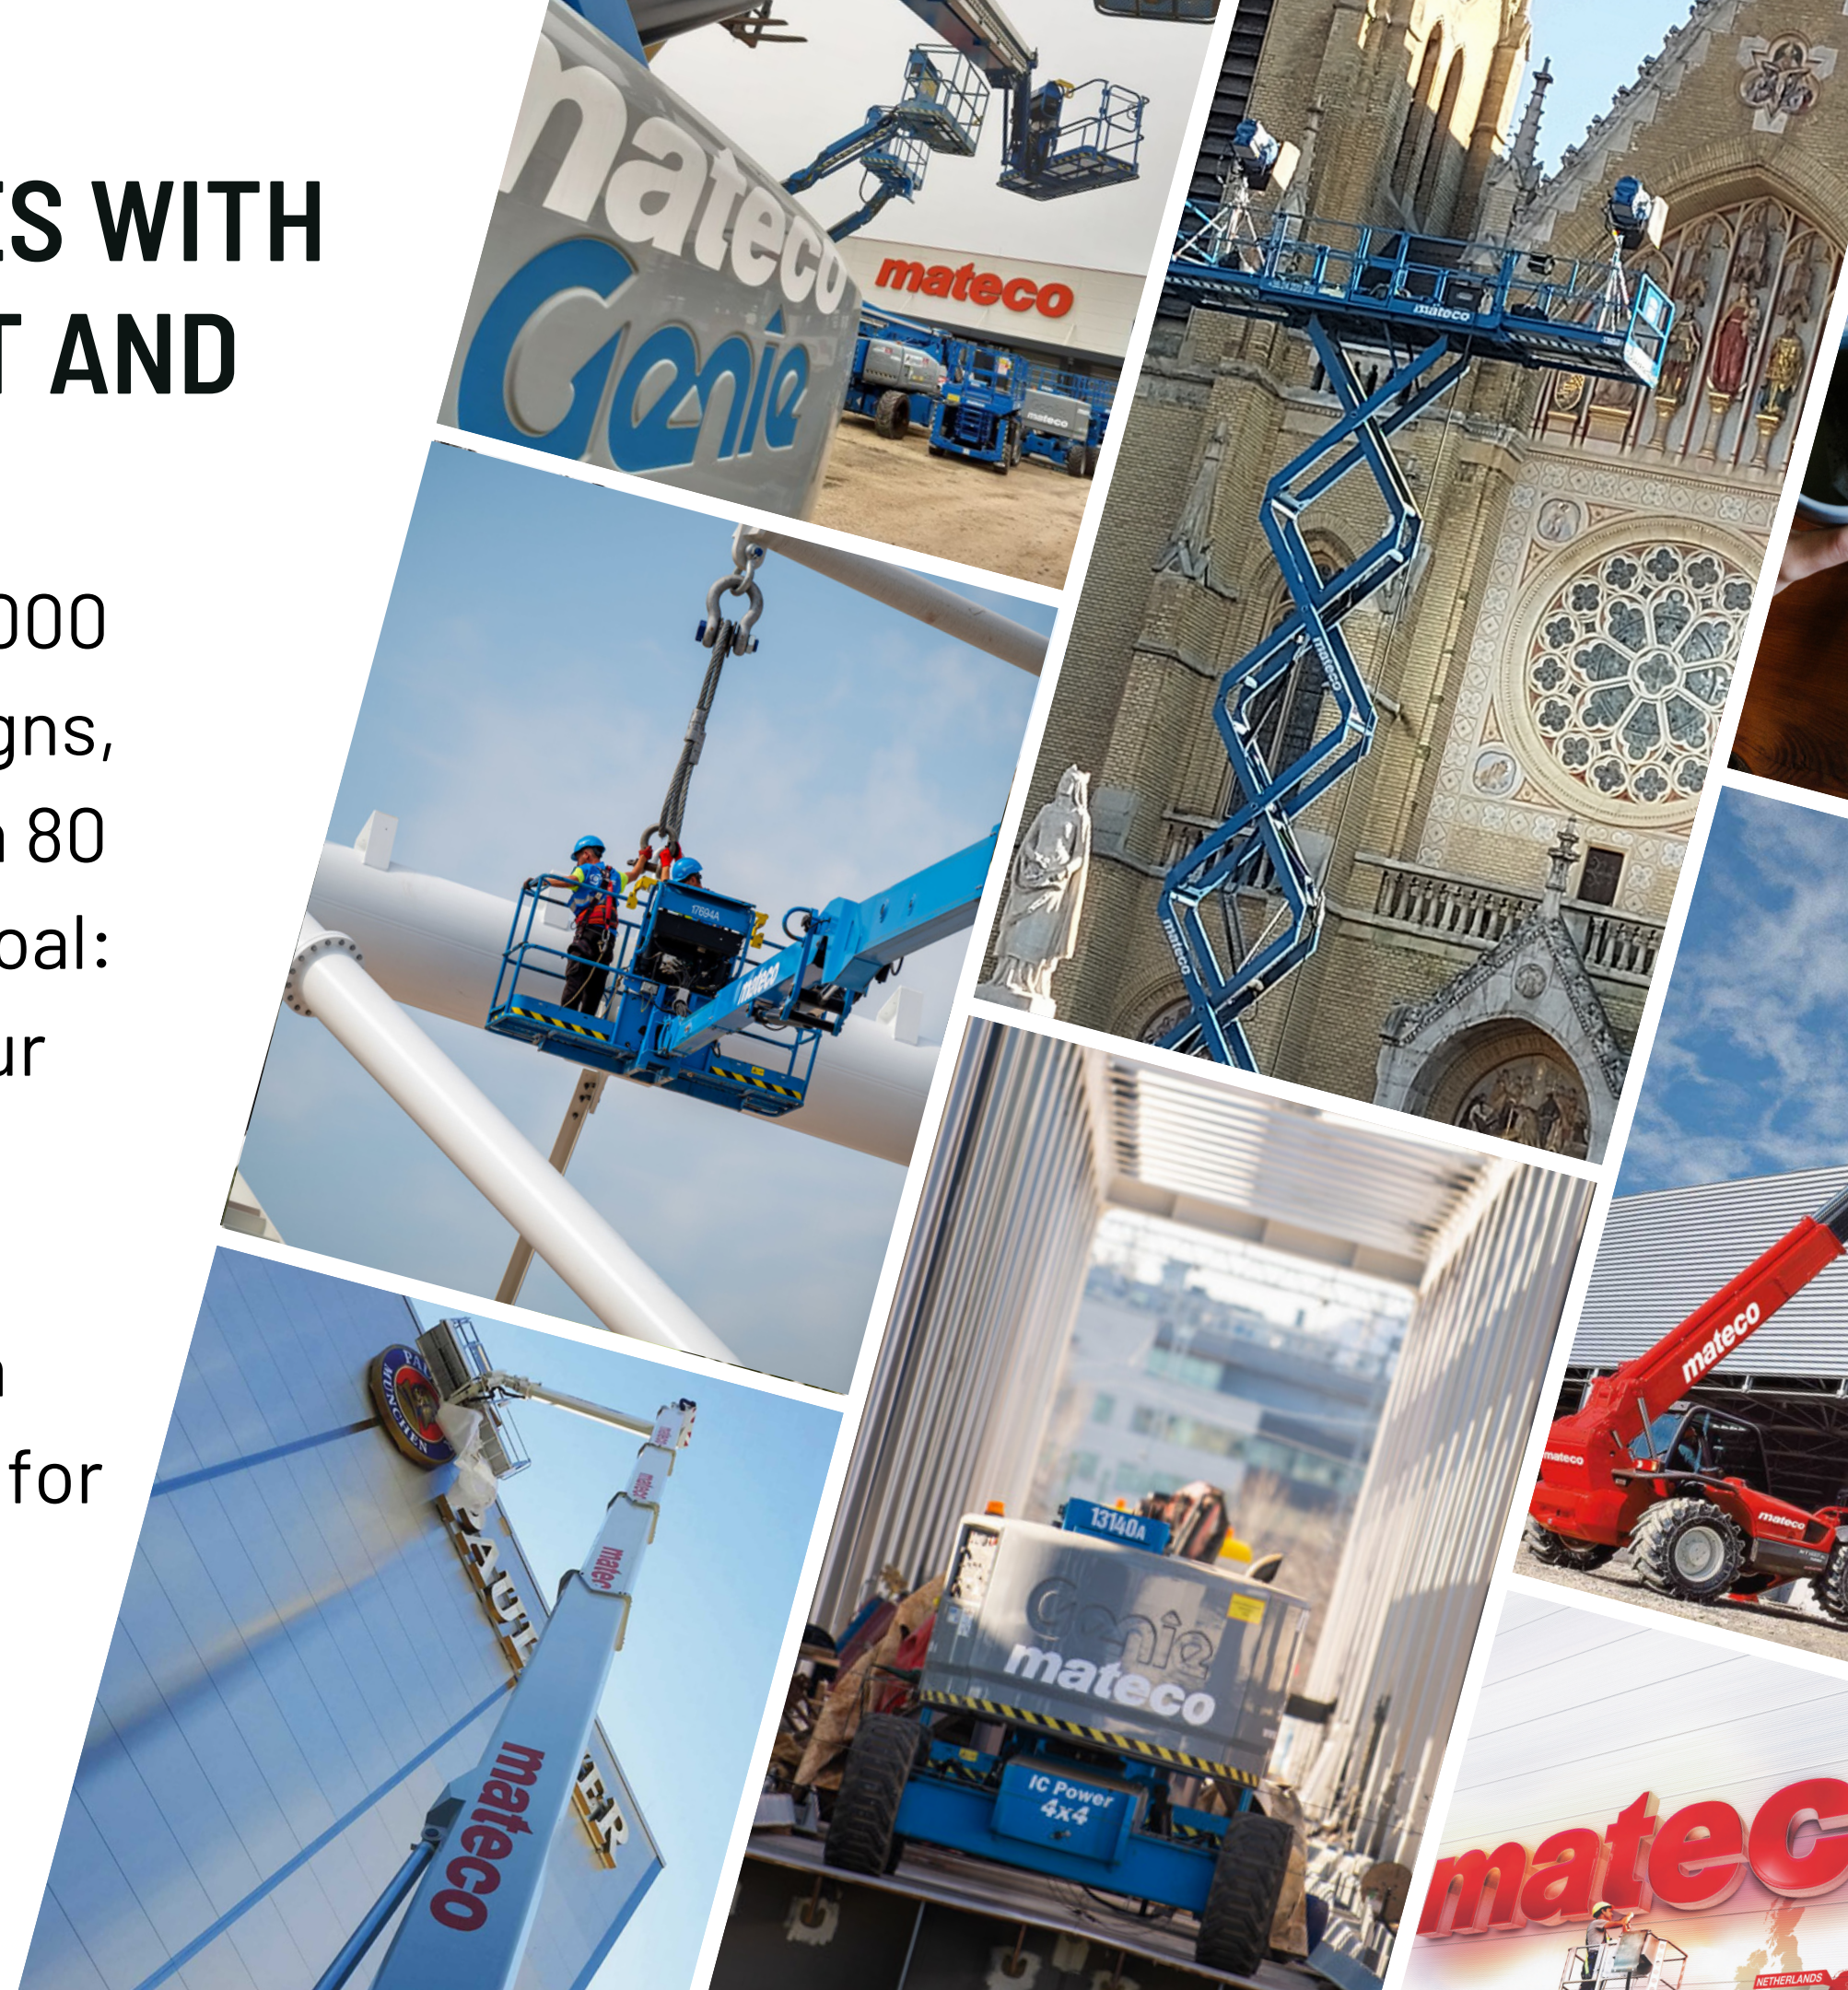

WE OFFER HIGH-QUALITY MACHINES WITH MODERN CONSTRUCTION FOR RENT AND SALE

Mateco Group's rental fleet comprises over 40.000 work platforms in more than 700 different designs, with 150 own locations in Europe and more than 80 strong partners worldwide; we pursue a clear goal: supply the best height access technology for our customers.

In Hungary, Mateco-Hungary Kft. has more than 2000 lifting equipments and working platforms for rental regardless of the country border.

The average age of our machines is 3,5 years.