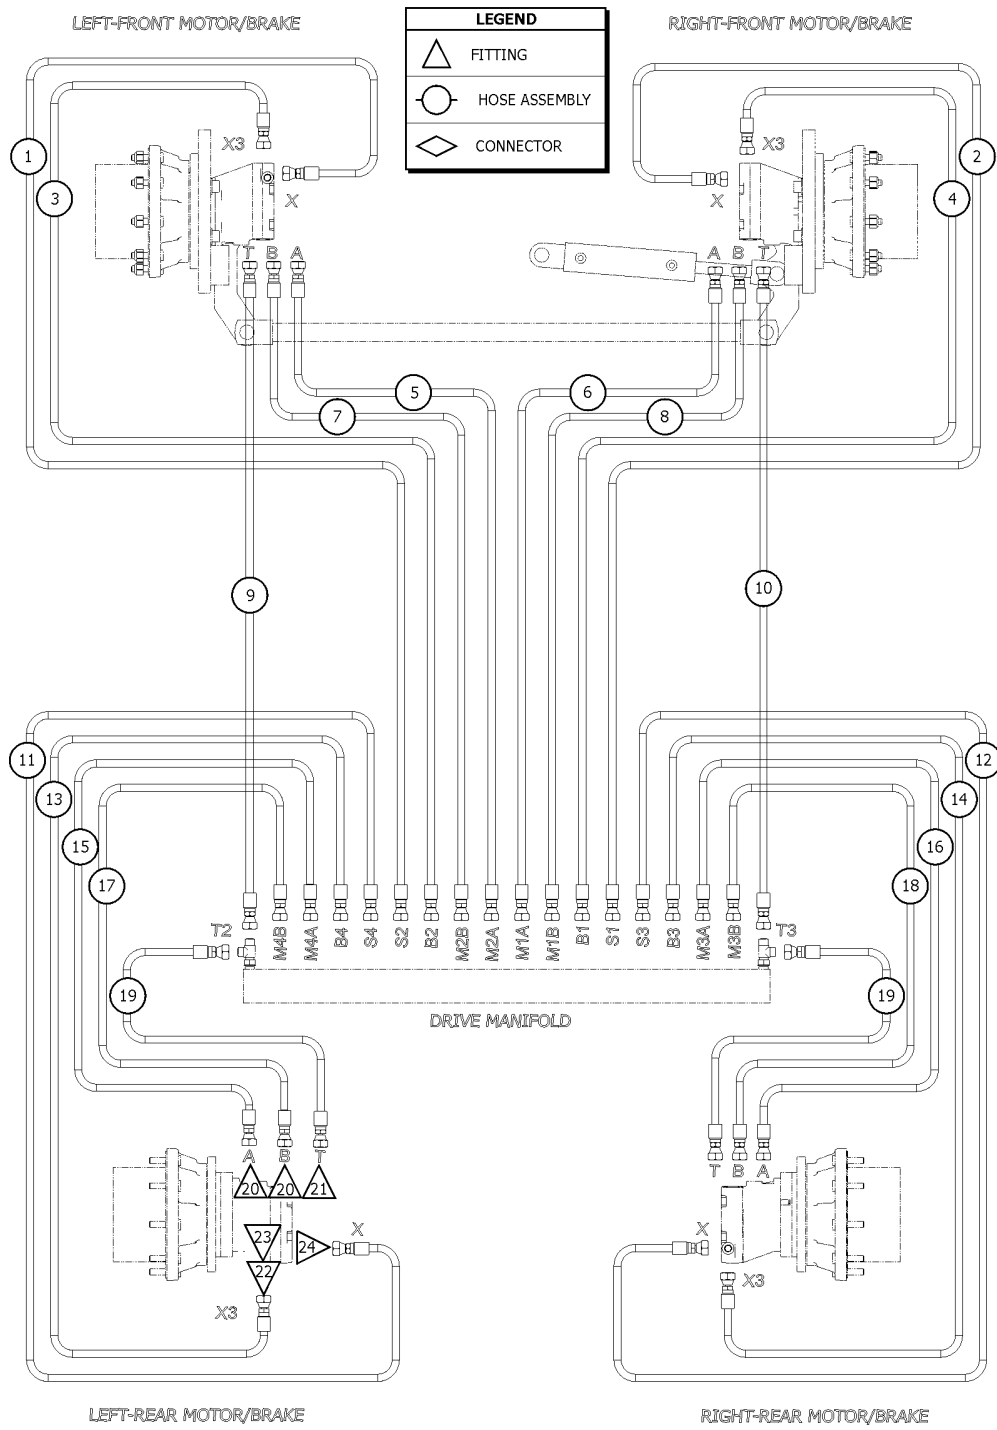

708.1 Drive Chassis and Turntable, 4WD Hoses, View 2

Item	Part No.	Description	Qty.
1	49119-8900GT	ASSY, HOSE, HYD, -4, 3250, STR, STR	1
2	49119-8700GT	ASSY, HOSE, HYD, -4, 3250, STR, STR	1
3	49119-8700GT	ASSY, HOSE, HYD, -4, 3250, STR, STR	1
4	49119-8700GT	ASSY, HOSE, HYD, -4, 3250, STR, STR	1
5	81812-8350GT	HOSE ASSY, 1/2", 83.50	1
6	81812-8350GT	HOSE ASSY, 1/2", 83.50	1
7	81812-8350GT	HOSE ASSY, 1/2", 83.50	1
8	81812-8350GT	HOSE ASSY, 1/2", 83.50	1
9	81812-8500GT	HOSE ASSY, 1/2", 85.00	1
10	81812-8500GT	HOSE ASSY, 1/2", 85.00	1
11	49119-2700GT	ASSY, HOSE, HYD, -4, 3250, STR, STR	1
12	49119-2700GT	ASSY, HOSE, HYD, -4, 3250, STR, STR	1
13	49119-2700GT	ASSY, HOSE, HYD, -4, 3250, STR, STR	1
14	49119-2700GT	ASSY, HOSE, HYD, -4, 3250, STR, STR	1
15	81812-2150GT	HOSE ASSY, 1/2", 21.50	1
16	81812-2150GT	HOSE ASSY, 1/2", 21.50	1
17	81812-2150GT	HOSE ASSY, 1/2", 21.50	1
18	81812-2150GT	HOSE ASSY, 1/2", 21.50	1
19	81812-2200GT	HOSE ASSY, 1/2", 22.00	2
20	48948GT	CONN,520120-8-12	2
21	48933GT	CONN,520120-8***	1
22	49861GT	CONN,LONG,520122-4	1
23	54132GT	ELBOW,SWIVEL 90D, 520221-4	1
24	48911GT	ELBOW,90D,520220-4-6***	1