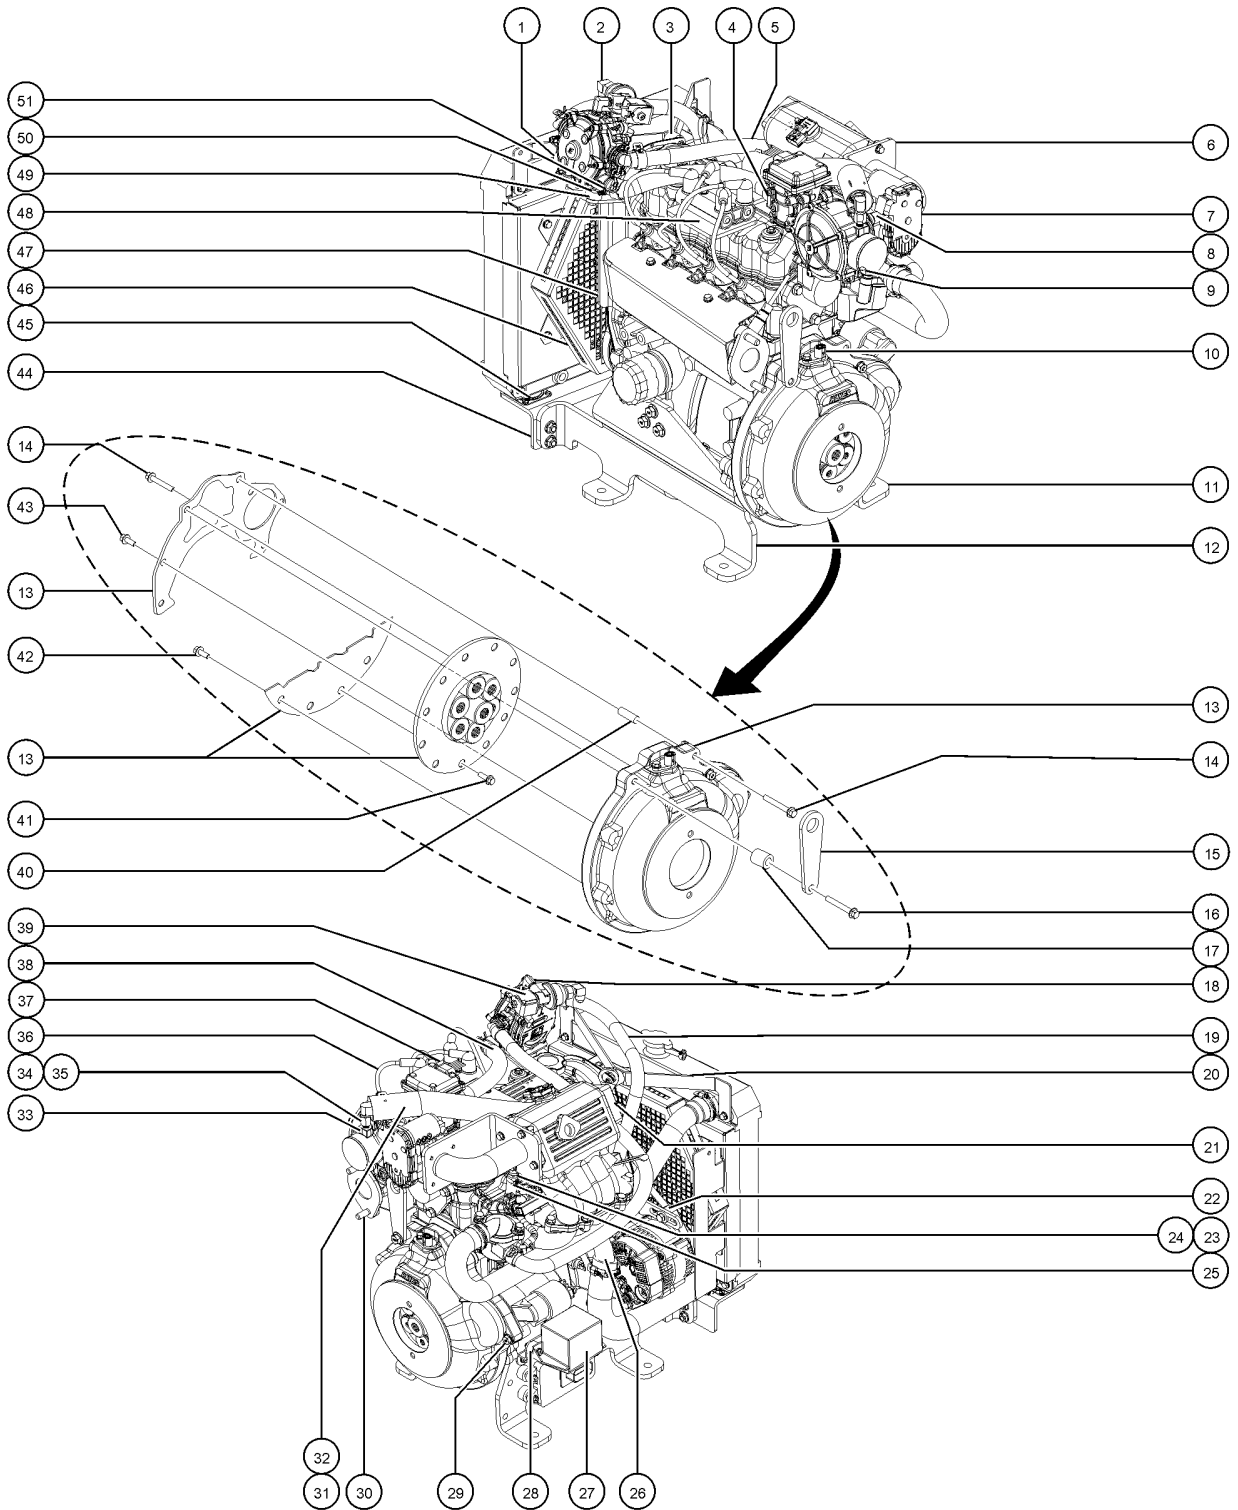

410.1 GM .998L, View 5

<i>Item</i>	<i>Part No.</i>	<i>Description</i>	<i>Qty.</i>
26	1271736GT	INLET, WATER .998L	1
26-	1271754GT	GASKET, WATER INLET .998L	1
27	1271832GT	HARNESS, BI-FUEL .998L	1
28	1271826GT	ISOLATOR, RELAY BOX	5
29	1271877GT	DOWEL, 11MM OD X 8.5MM ID X 12	2
30	1271850GT	STUD, EXHAUST OUTLET 4033440	2
31	1271859GT	INSULATION, FYREJACKET 1.5", 1	
32	1271858GT	HOSE, FUEL 1/2", 15 INCHES	
32-	1271856GT	CLAMP, HOSE 15/16" SPRING	2
33	1271855GT	ADAPTER M/F 1/8"	1
34	1271857GT	ELBOW, 90DEG1/8NPT X 1/4NPT	1
35	1271854GT	FITTING, 1/4 NPT X 1/2 HB	1
36	1271830GT	WIRES, IGNITION .97L	1
37	1271831GT	COIL, IGNITION .97L	1
38	1271803GT	HOSE, FUEL 3/4", 11 INCHES	1
38-	1271800GT	LOOM, SPLIT 1 1/4", 9 INCHES	1
38-	1271805GT	CLAMP, HOSE 1-1/16" SPRING	2
39	1271808GT	VALVE, LOCK-OFF W/FILTER	1
40	1293502GT	DOWEL,PIN	2
41	1293501GT	SCREW	6
42	1293500GT	SCREW	3
43	1293504GT	SCREW	1
44	1271737GT	BRACKET, RADIATOR .998L	1
45	1271734GT	ISOLATOR, PLATE MOUNT .391 ID	2
46	1271733GT	GUARD, FAN SSI RAD	1
47	1271818GT	BRACKET, VAPORIZER .998L	1
48	1271829GT	BRACKET, COIL .998L	1
49	1271804GT	MOUNT, VIBRATION DAMPENING	3