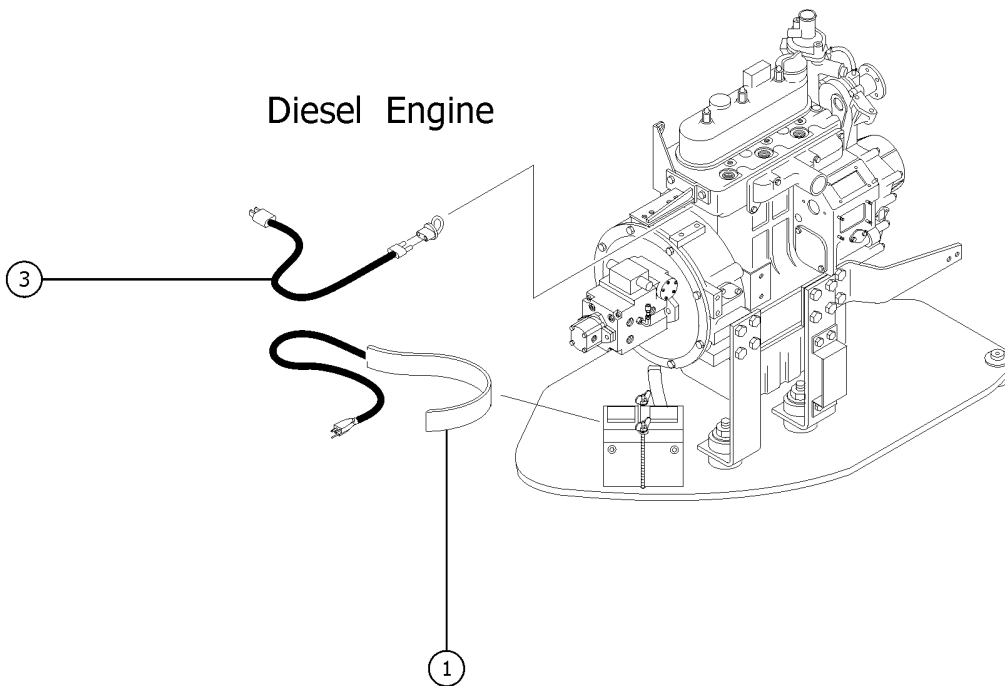

807.1 Cold Start