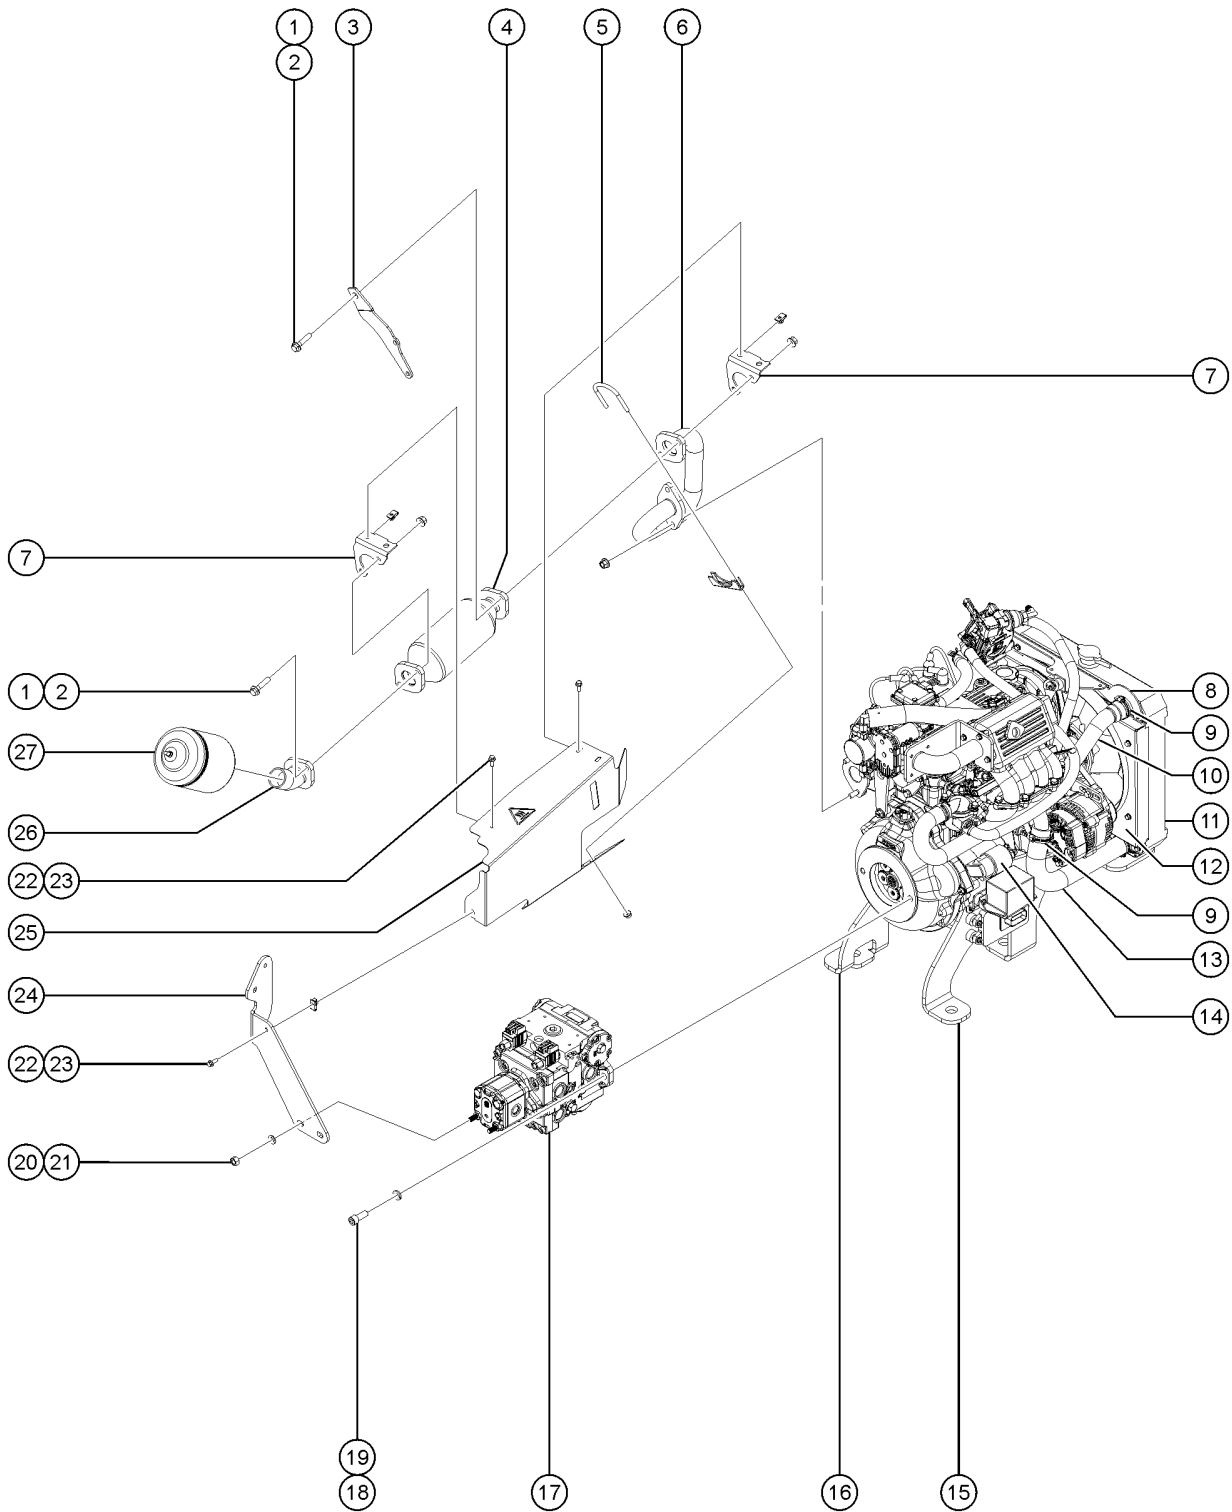

406.1 GM .998L, View 1

Item	Part No.	Description	Qty.
A	1273017GT	KIT,ENGINE ASSY,GM .998L,Z34	
A-	1272828GT	OIL FILTER, GM .998L	1
A-	1272829GT	SPARK PLUG, GM .998L	4
A-	1271652GT	FILTER, FUEL, GM3.0L	1
1	215706GT	SCREW,HHF,M10-1.5X45,DIN6921,10.9,ZAB	4
2	231529GT	NUT,TL FLG,M10-1.5,DIN6927,10, ...	6
3	1273594GT	FORMING, CATALYTIC BRACE	1
4	1273604GT	CATALYST, INLINE 2015 & LATER	1
4-	1271874GT	GASKET, EXHAUST CATALYST, 3.0	
5	824210GT	NUT, 1/4-28, 8, ZAG	1
6	1271252GT	WELDMENT,CAT PIPE,GM .998,Z34	1
6-	1271874GT	GASKET, EXHAUST CATALYST, 3.0	
7	1273078GT	FORMING, EXHAUST SHIELD MOUNT	2
8	1269154GT	FORMING,RADIATOR TOP,GM .998L	1
9	1271730GT	CLAMP, HOSE S-20 1 1/2"	4
10	1271753GT	HOSE, UPPER RAD .998L	1
11	1271729GT	KIT, RADIATOR .998L	1
12	1271732GT	SHROUD, SSI RADIATOR .97L	1
13	1271752GT	HOSE, LOWER RAD .998L	1
14	1271878GT	STARTER, .998L	1
14B	1293763GT	DOWEL PIN,STARTER,GM .998L	
14B	1293765GT	BOLT,STARTER,GM .998L	
15	1272958GT	WELDMENT, ENG LEG RT, GM .998L	1
16	1272959GT	WELDMENT, ENG LEG LT, GM .998L	1
17A	1256356GT	ASSY,DRIVE PUMP W/4CC FUNC.	
17A-	101237GT	PUMP,M42 W/PIGGYBACK PUMP 4CC* for 1256356	1
17A-	74492GT	PUMP,PIGGYBACK,SUNSTR,4CC***	1
17A-	74635GT	PUMP,PIGGYBACK,SAUER,6CC 10-8 (for 230V generator option)	1