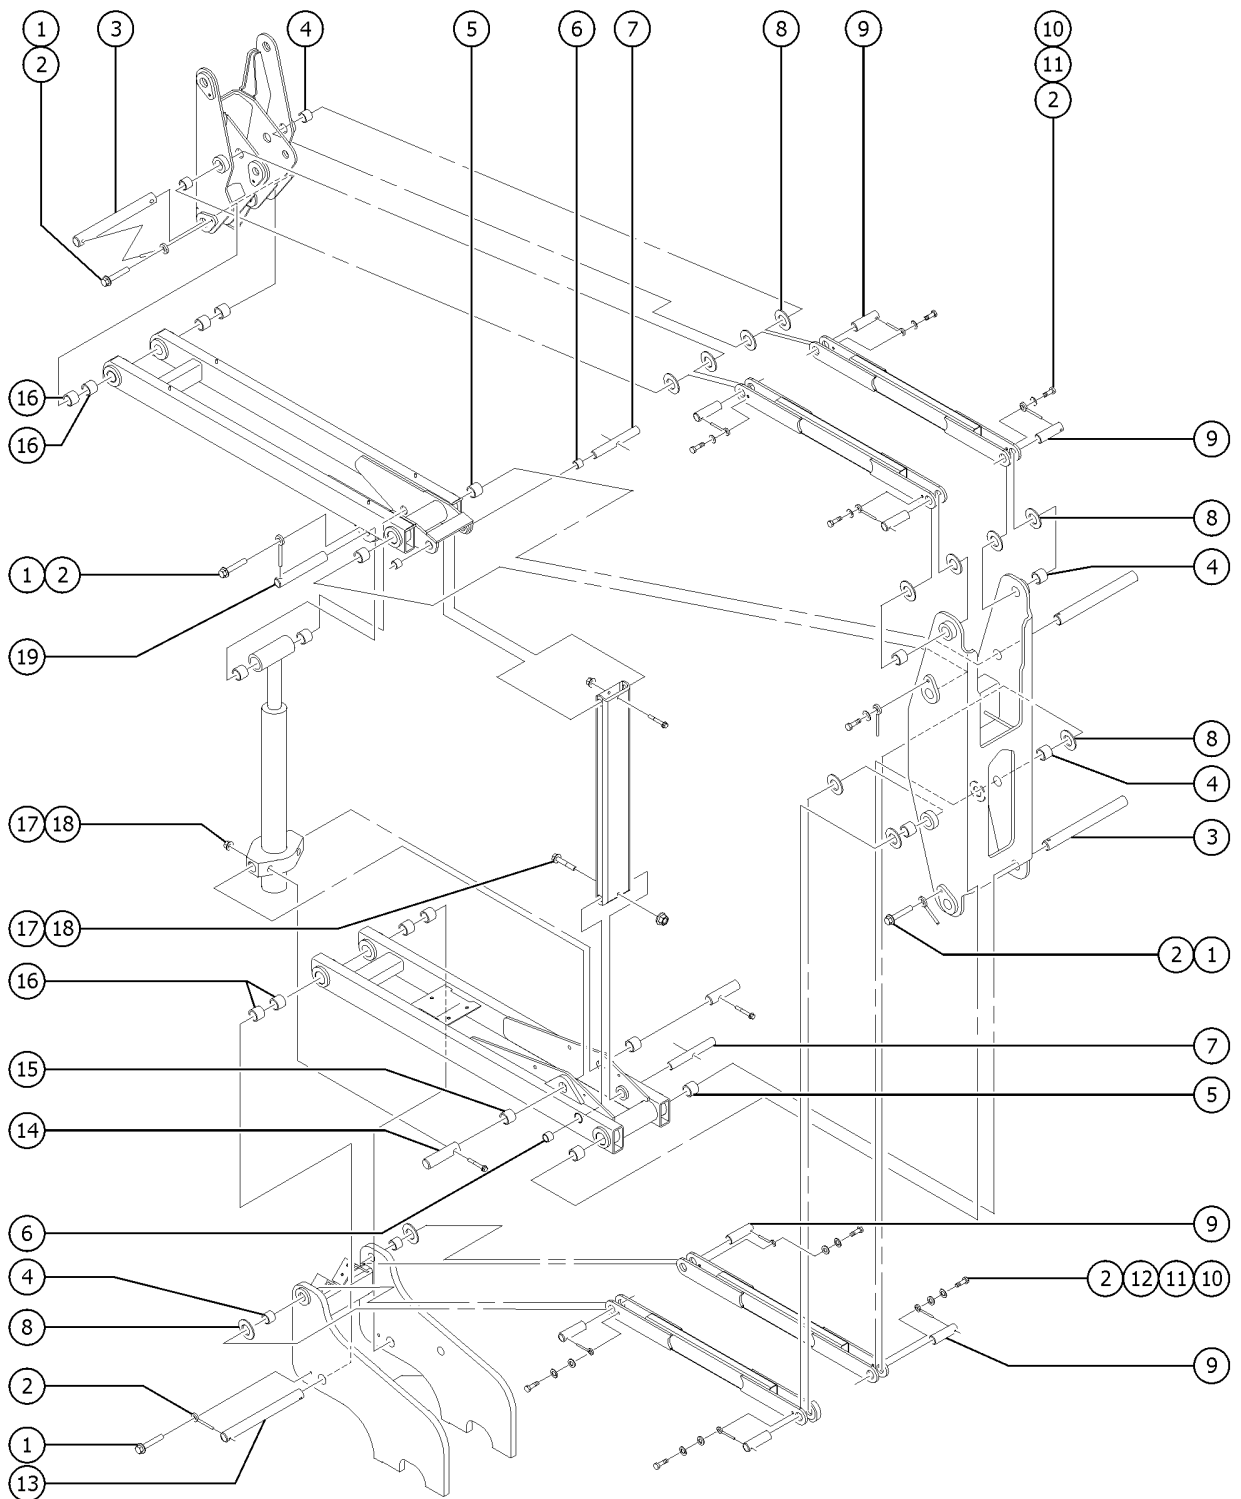

503.1 Secondary Boom, View 2

<i>Item</i>	<i>Part No.</i>	<i>Description</i>	<i>Qty.</i>
1	824091GT	SCREW,HHF,3/8-16X1.25,8,ZAG	5
2	825019GT	ROD END, .375X3.69, ZAG	13
3	36194GT	PIN,1.50DIAX15.13LG,1HOLE	3
4	34245GT	BEARING,1.25IDX1.50X1.25L	8
5	45071GT	BEARING,1.5IDX1.75ODX1.5L	4
6	36245GT	BEARING,FL,1.00IDX1.25ODX0.84L	4
7	36202GT	PIN,1.00DIAX7.25LG,1HOLE	2
8	824151GT	WASHER,SHIM,1.270X2.130X.062,Z	12
9	36390GT	PIN,1.25DIAX3.63LG,THREADED	8
10	824067GT	SCREW,HHC,3/8-16X1,8,ZAG	8
11	824110GT	WASHER,LOCK,3/8,ZAG	8
12	825358GT	WASHER,FLAT,5/16,USS,ZAG	4
13	36389GT	PIN,1.50DIAX16.13LG,1HOLE	1
14	36205GT	PIN,1.25DIAX3.00LG,THREADED	2
15	36246GT	BEARING,FL,1.25IDX1.50ODX1.09L	2
16	18396GT	BEARING,1.5IDX1.75ODX1.0L	2
17	824094GT	SCREW,HHF,3/8-16X2.75,8,ZAG	2
18	824029GT	NUT,TL FLG,3/8-16,G,ZAG	2
19	36200GT	PIN,1.25DIAX9.38LG,1HOLE	1