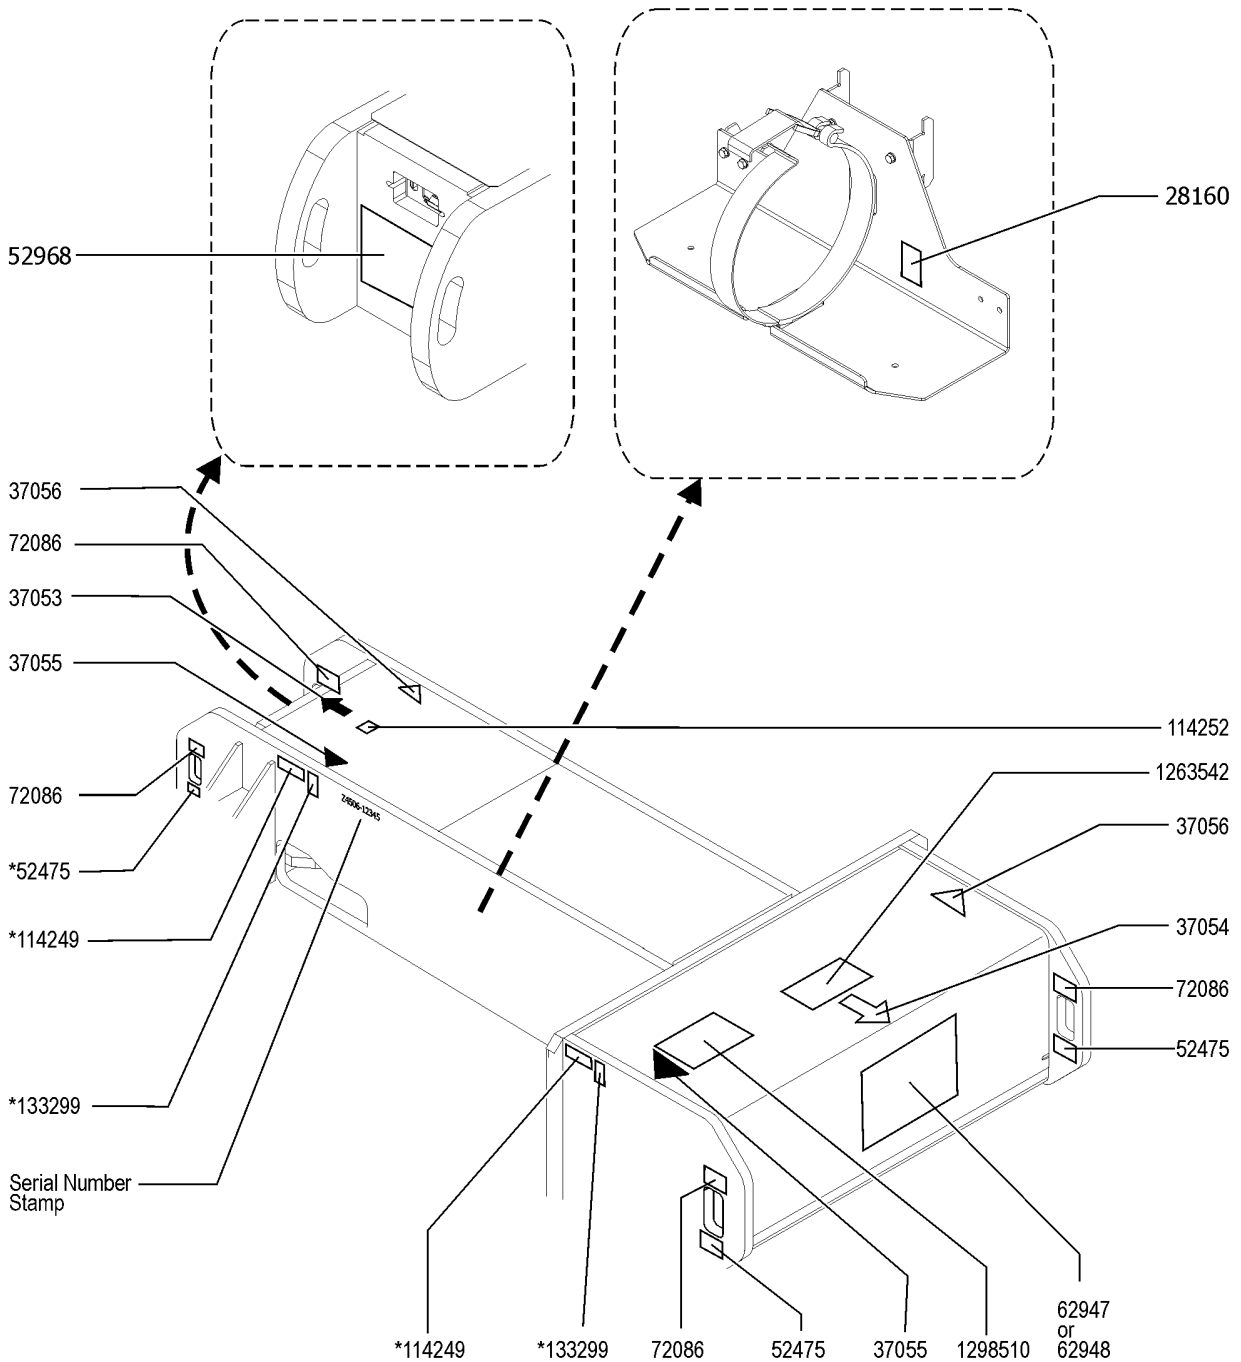

113.1 Symbol Decals, ANSI & CE, Chassis (from SN Z34F-14001)

113.1 Symbol Decals, ANSI & CE, Chassis (from SN Z34F-14001)

Item	Part No.	Description	Qty.
-	1303606GT	INSTRUCTIONS,INSTALL,COMP,SYMBOL, Z-34 IC	1
-	1303607GT	DECAL KIT,Z-34 IC,COMP,SYMBOL,ANSI & CE	1
1	28160GT	DECAL,LABEL,LIQUID PROPANE	1
2	37053GT	DECAL,ARROW,BLUE	1
3	37054GT	DECAL,ARROW,YELLOW SM 5-3/8"	1
4	37055GT	DECAL,TRIANGLE,BLUE	2
5	37056GT	DECAL,TRIANGLE,YELLOW	2
6	52475GT	DECAL LABEL TRANSPORT TIE DOWN*	4
7	52968GT	DECAL,COSMETIC,GENIE BOOM,VERT	1
8	62947GT	DECAL,COSMETIC,IC POWER 4 X 2	1
9	62948GT	DECAL,COSMETIC,IC POWER 4 X 4	1
10	72086GT	DECAL,LABEL,LIFTING EYE	4
11	114249GT	DECAL,LABEL,TIPOVER,TIRES,SYMB	4
12	114252GT	DECAL,LABEL,TIP OVER LMT SWTCH	1
13	133299GT	DECAL,LABEL,WHEEL LOAD Z34IC**	4
14	1263542GT	DECAL,IMPROPER OPERATION,SYMBOL	1
15	1298510GT	DECAL,TRANSPORT/LIFT DIAGRAM, Z-34	1