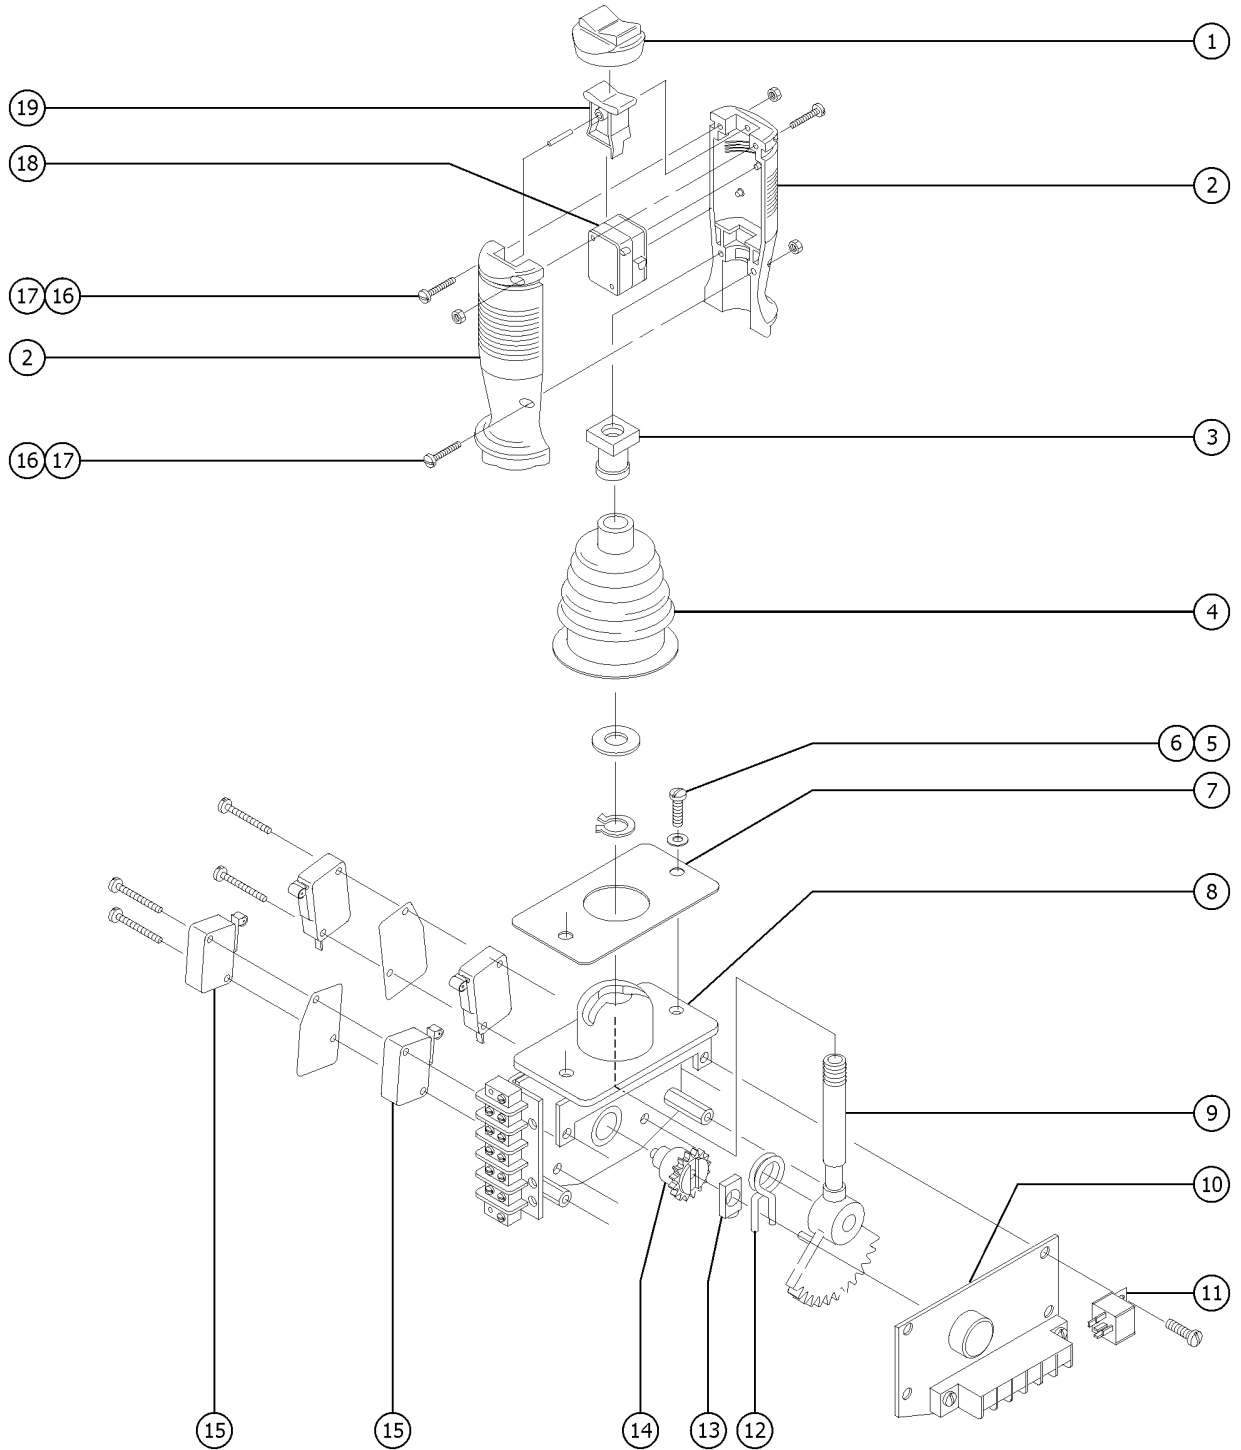

604.1 Joystick Controller, Drive/Steer Functions

604.1 Joystick Controller, Drive/Steer Functions

Item	Part No.	Description	Qty.
	216135GT	JOYSTICK,DRIVE,NFPE PUMP,W/RLY	
1	43038GT	BOOT-THUMB ROCKER** BLACK	1
2	52887GT	HANDLE HALF (56274)	2
3	226382GT	NUT	1
4	21427GT	BOOT,CONTROLLER**	1
5	226383GT	SCREW	2
6	74362GT	WASHER,NYLON, JOYSTICK	2
7	43042GT	GASKET,JOYSTK.SHAFT36867/42032	1
8	19720GT	CASTING,45049, 40612	1
8-	52524GT	TERMINAL STRIP,10 POLE,JOYSTK	
9	46227GT	SHAFT ASSY, JOYSTICK*** includes gear	1
10	65527GT	P.C. BOARD-JOYSTICK (56579)	1
11	19274GT	RELAY,SPDT,12V(AUTO)**	1
12	226384GT	SPRING	1
13	65529GT	COUPLING-POT,JOYSTICK (56579)	1
14	19731GT	GEAR, SLAVE, MS4,45048	1
15	19712GT	MICROSWITCH,V3L-139-D8	4
16	52776GT	SCREW,HEX,M4X0.7X10MM (20424)*	
17		NUT included with kit	
17-	226385GT	KIT, SCREW includes 4 screws and 4 nuts	1
18	226386GT	MICROSWITCH	1
19	58986GT	ROCKER ASSY (42032)***	1