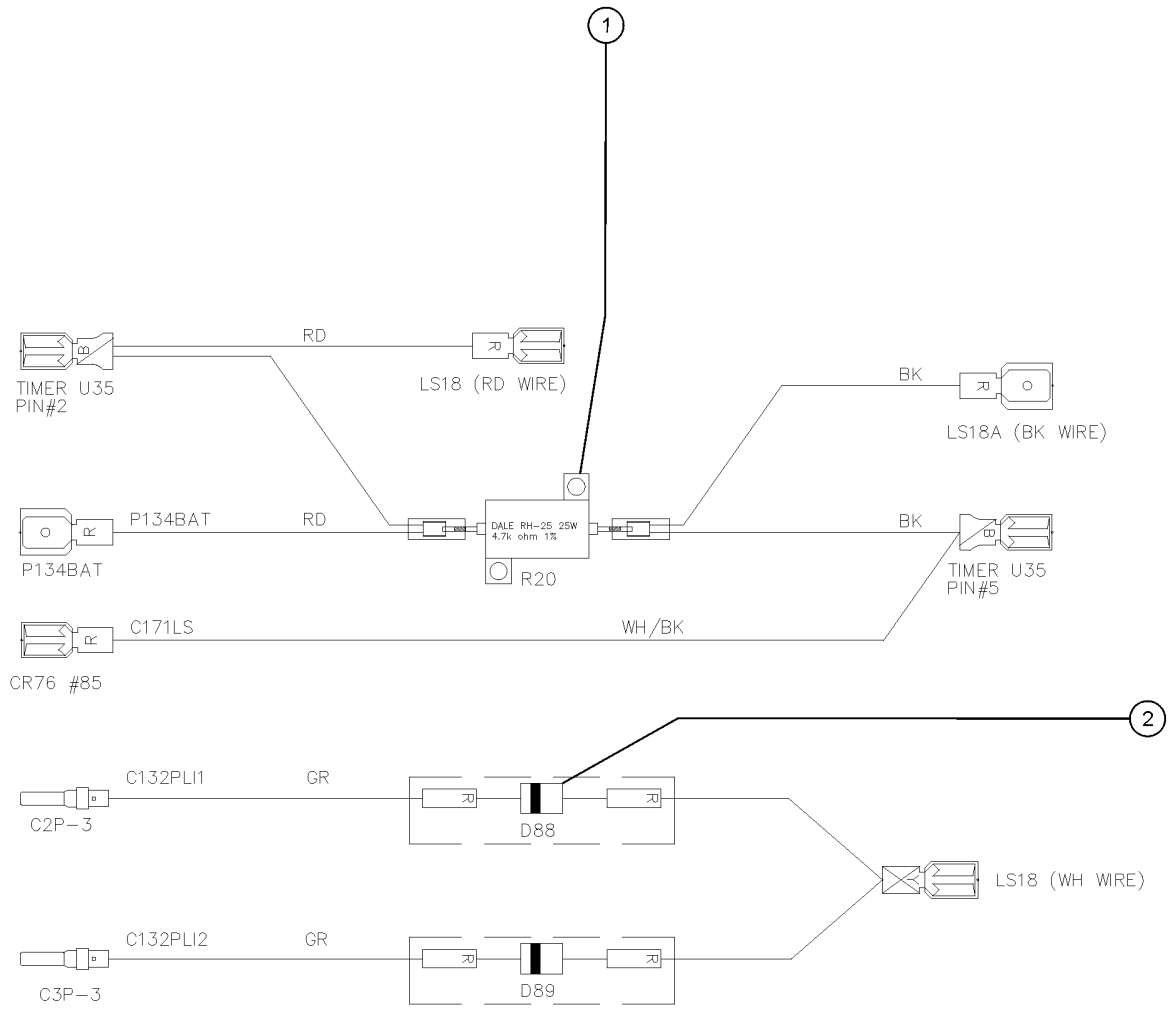

307.115B HARNESS,LOAD SENSE RECOVERY

307.115B HARNESS,LOAD SENSE RECOVERY

<i>Item</i>	<i>Part No.</i>	<i>Description</i>	<i>Qty.</i>
-	217371GT	HARNESS,LOAD SENSE RECOVERY	1
1	121843GT	RESISTOR,4.7K OHM,25 WATT	1
2	45782GT	DIODE,6 AMP,200 PIV,BULK	2