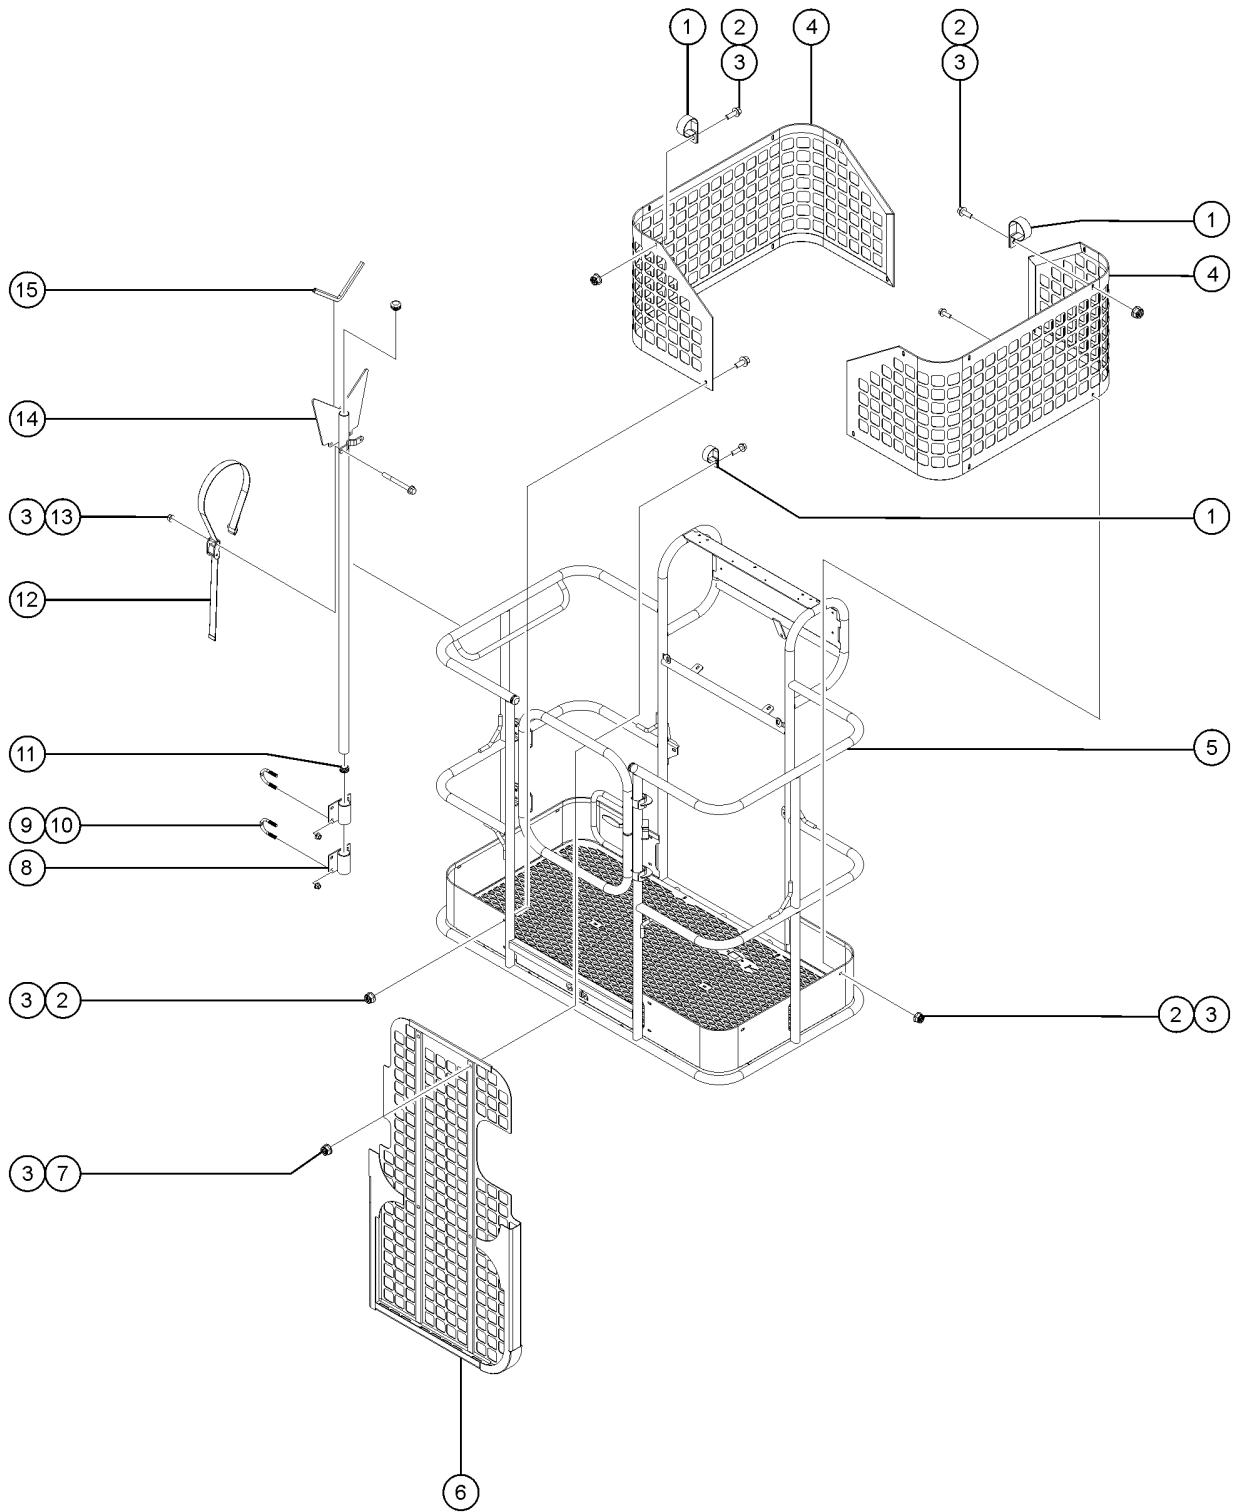

811.2 Platform Half Mesh, Swing Gate and Pipe Cradle (from SN Z34F-13116)

811.2 Platform Half Mesh, Swing Gate and Pipe Cradle (from SN Z34F-13116)

Item	Part No.	Description	Qty.
1	56424GT	CLAMP,1.25X.5 RUBBER-CUSHION	12
2	824078GT	SCREW,HHF,1/4-20X.75,8,ZAG	
3	1277924GT	NUT,NYLOCK FLG,1/4-20,F,ZAG	
4	74007GT	MESH,HALF HEIGHT,5'*** 5 Feet Platform	2
4B	74009GT	MESH,HALF HEIGHT RH,4'*** 4 Feet Platform	2
5		REF. PLATFORM	1
		(refer to 601.2)	
6	1278793GT	WELDMENT,PLATFORM MESH GATE	1
7	824079GT	SCREW,HHF,1/4-20X1,8,ZAG	4
8	81368GT	WELDMENT,PIPE CRADLE MOUNT	4
9	1251600GT	U-BOLT, FLATTENED, 1.5 X 3/8	8
10	1274322GT	NUT,NYLOCK FLG,3/8-16,G,ZAG	16
11	55753GT	BUMPER, PLASTIC, 1.25 O.D.	4
12	56570GT	STRAP, CONDUIT HOLDER 60"***	2
13	824083GT	SCREW,HHF,1/4-20X2.5,8,ZAG	4
14	56525GT	WELDMENT, PIPE CRADLE	2
15	19018-1100GT	TRIMLOCK,BLACK,5/32"	2