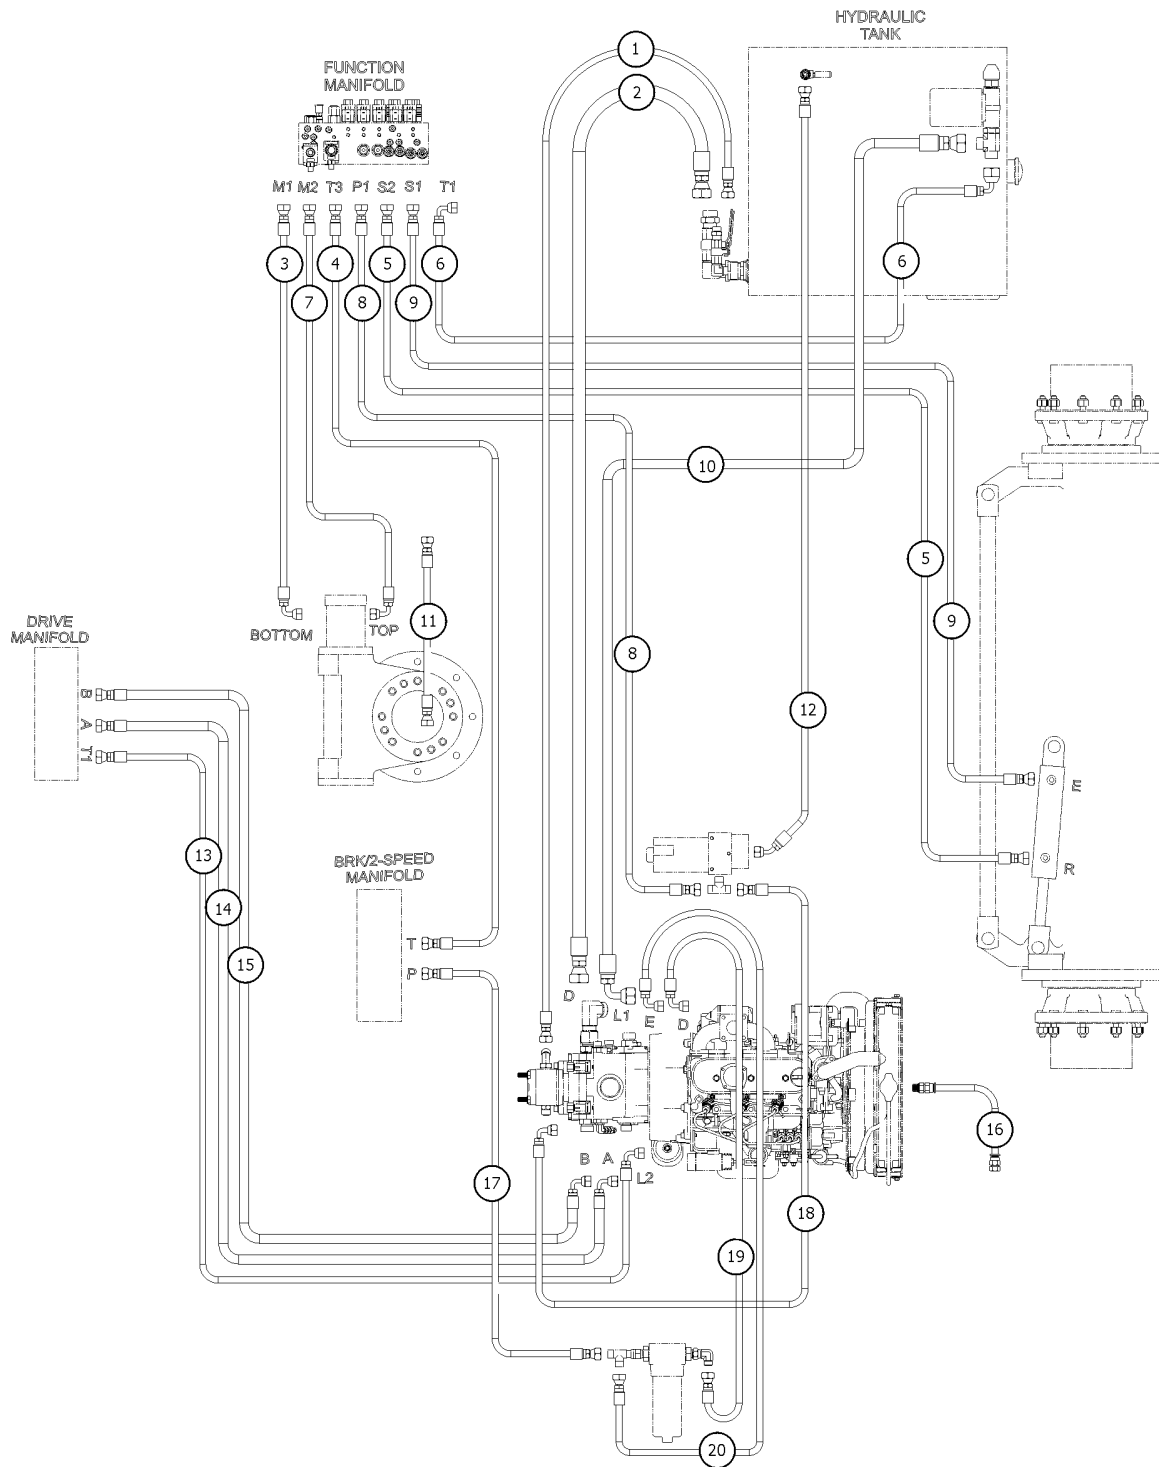

705.1 Drive Chassis and Turntable Hoses, 2WD, View 1

705.1 Drive Chassis and Turntable Hoses, 2WD, View 1

Item	Part No.	Description	Qty.
1	81812-6775GT	HOSE ASSY, 1/2", 67.75	1
2	1290343-6400GT	HOSE ASSY, 1", 68.50	1
3	49118-3850GT	HOSE ASSY, 1/4", 38.50	1
4	49117-7550GT	HOSE ASSY, 1/4", 75.50	1
5	49119-8600GT	ASSY, HOSE, HYD, -4, 3250, STR, STR	1
6	1291265-2500GT	HOSE ASSY, 1/2", 25.00	1
7	49118-3400GT	HOSE ASSY, 1/4", 34.00	1
8	101929-4600GT	HOSE ASSY, 3/8", 46.00 (to SN Z34F-12363)	1
8B	101929-3950GT	HOSE ASSY, 3/8", 39.50 (from SN Z34F-12364) (for units with PSI (GM) Dual Fuel Engine)	1
9	49119-8600GT	ASSY, HOSE, HYD, -4, 3250, STR, STR	1
10	49150-7900GT	HOSE ASSY, 3/4", 79.00	1
11	49189-4350GT	ASSY, HOSE, HYD, 1/4, 3250, STR	1
12	1290347-4400GT	HOSE ASSY, 3/8", 44.00	1
13	1290425-10000GT	HOSE ASSY, 5/8", 100.00 to SN Z34F-13051	1
13-	75278-10000GT	ASSY, HOSE, HYD, -8, 4250, STR, 90 from SN Z34F-13052	
13-	48767GT	SLEEVE, NYLON, 1.42 ID from SN Z34F-13052	1
14	94374-10200GT	HOSE ASSY, 3/4", 102.00	1
15	94374-10200GT	HOSE ASSY, 3/4", 102.00	1
16	139168GT	HOSE ASSY, 3/8", 21.00	1
17	49120-7750GT	HOSE ASSY, 1/4", 77.50	1
18	1290346-3800GT	HOSE ASSY, 3/8", 38.00	1
19	75278-4700GT	HOSE ASSY, 1/2", 47.00	1
20	75278-3300GT	HOSE ASSY, 1/2", 33.00	1