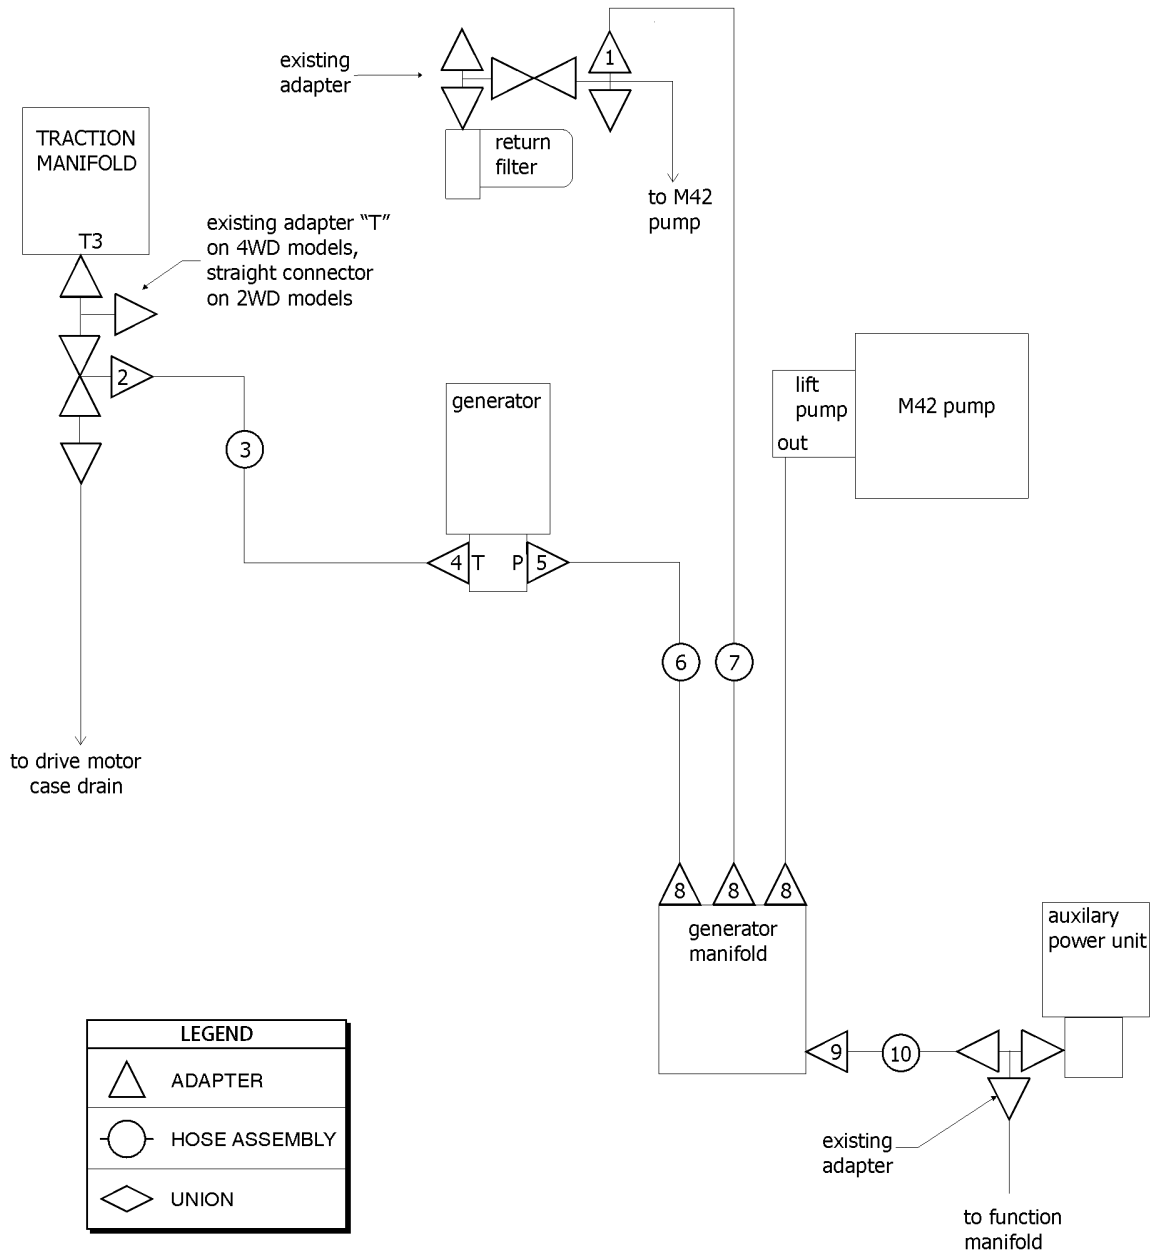

815.1 2000W Generator, Hoses and Fittings

815.1 2000W Generator, Hoses and Fittings

<i>Item</i>	<i>Part No.</i>	<i>Description</i>	<i>Qty.</i>
1	48964GT	TEE,RUN,SWIVEL,520432-12	1
2	48938GT	FITTING,TEE,RUN,SWIVEL520432-8	1
3	81812-5100GT	HOSE ASSY, 1/2", 51.00	1
4	48933GT	CONN,520120-8***	1
5	48929GT	FITTING,ELBOW,90D,520220-6-8	1
6	101929-4500GT	HOSE ASSY,3/8",45.00	1
7	1290824-7500GT	HOSE ASSY,1/2",75.00	1
8	48916GT	FITTING,CONN,520120-6	3
9	78915GT	ELBOW,90D,520220-6	1
10	1290346-6850GT	HOSE ASSY,3/8",68.50	1