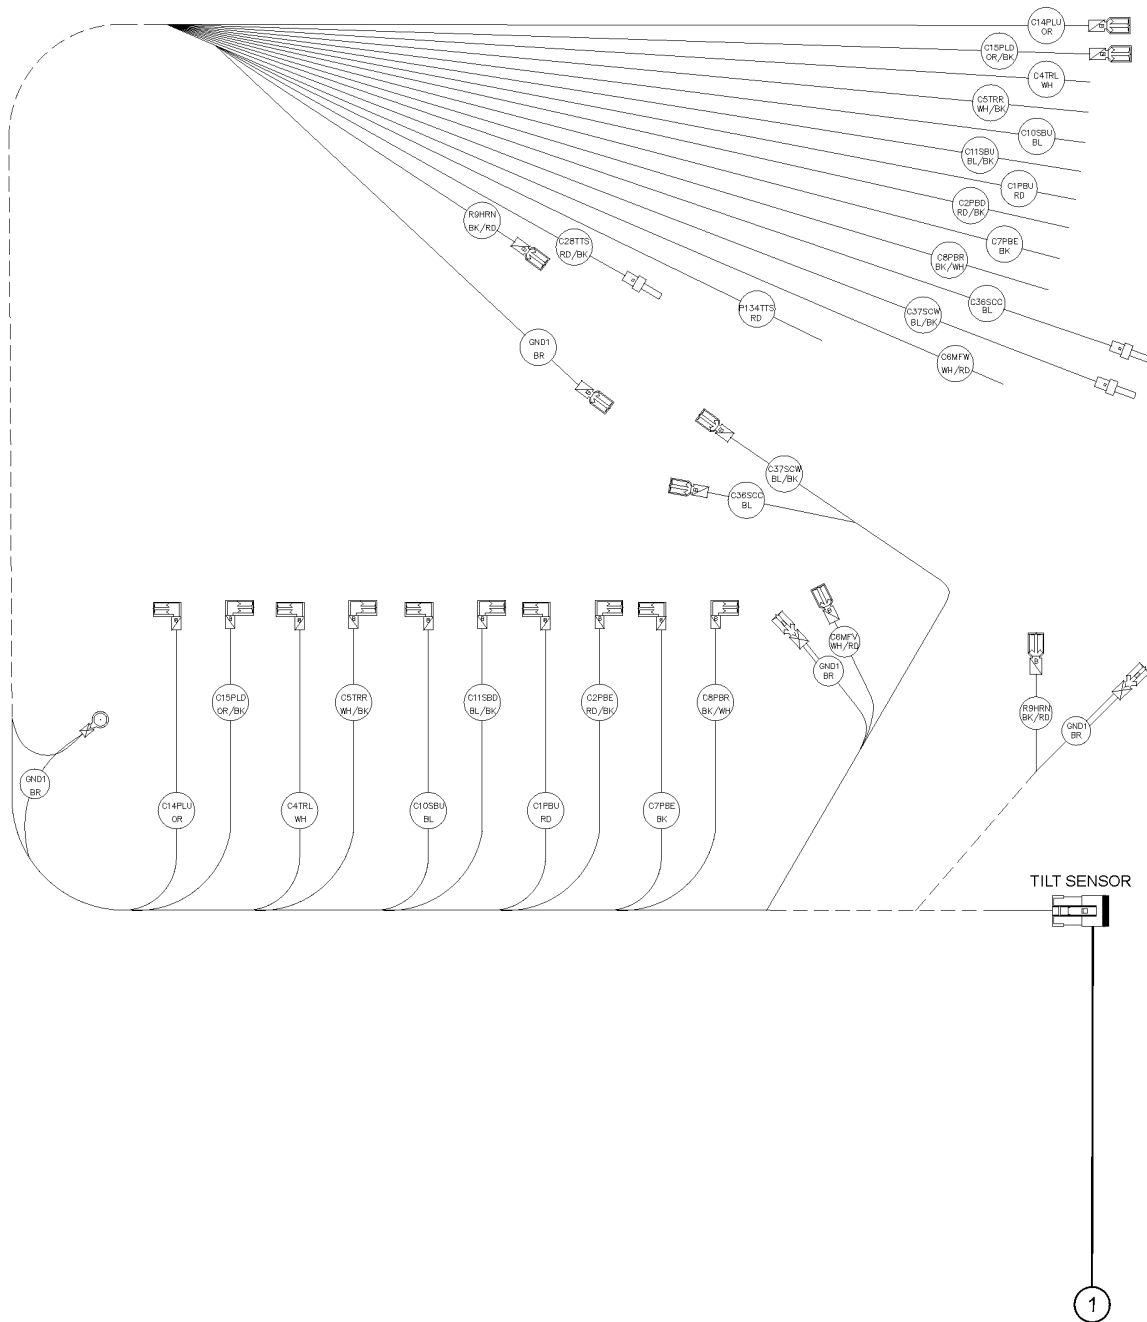

307.106 HARNESS, FUNC. MANIFOLD, Z34IC