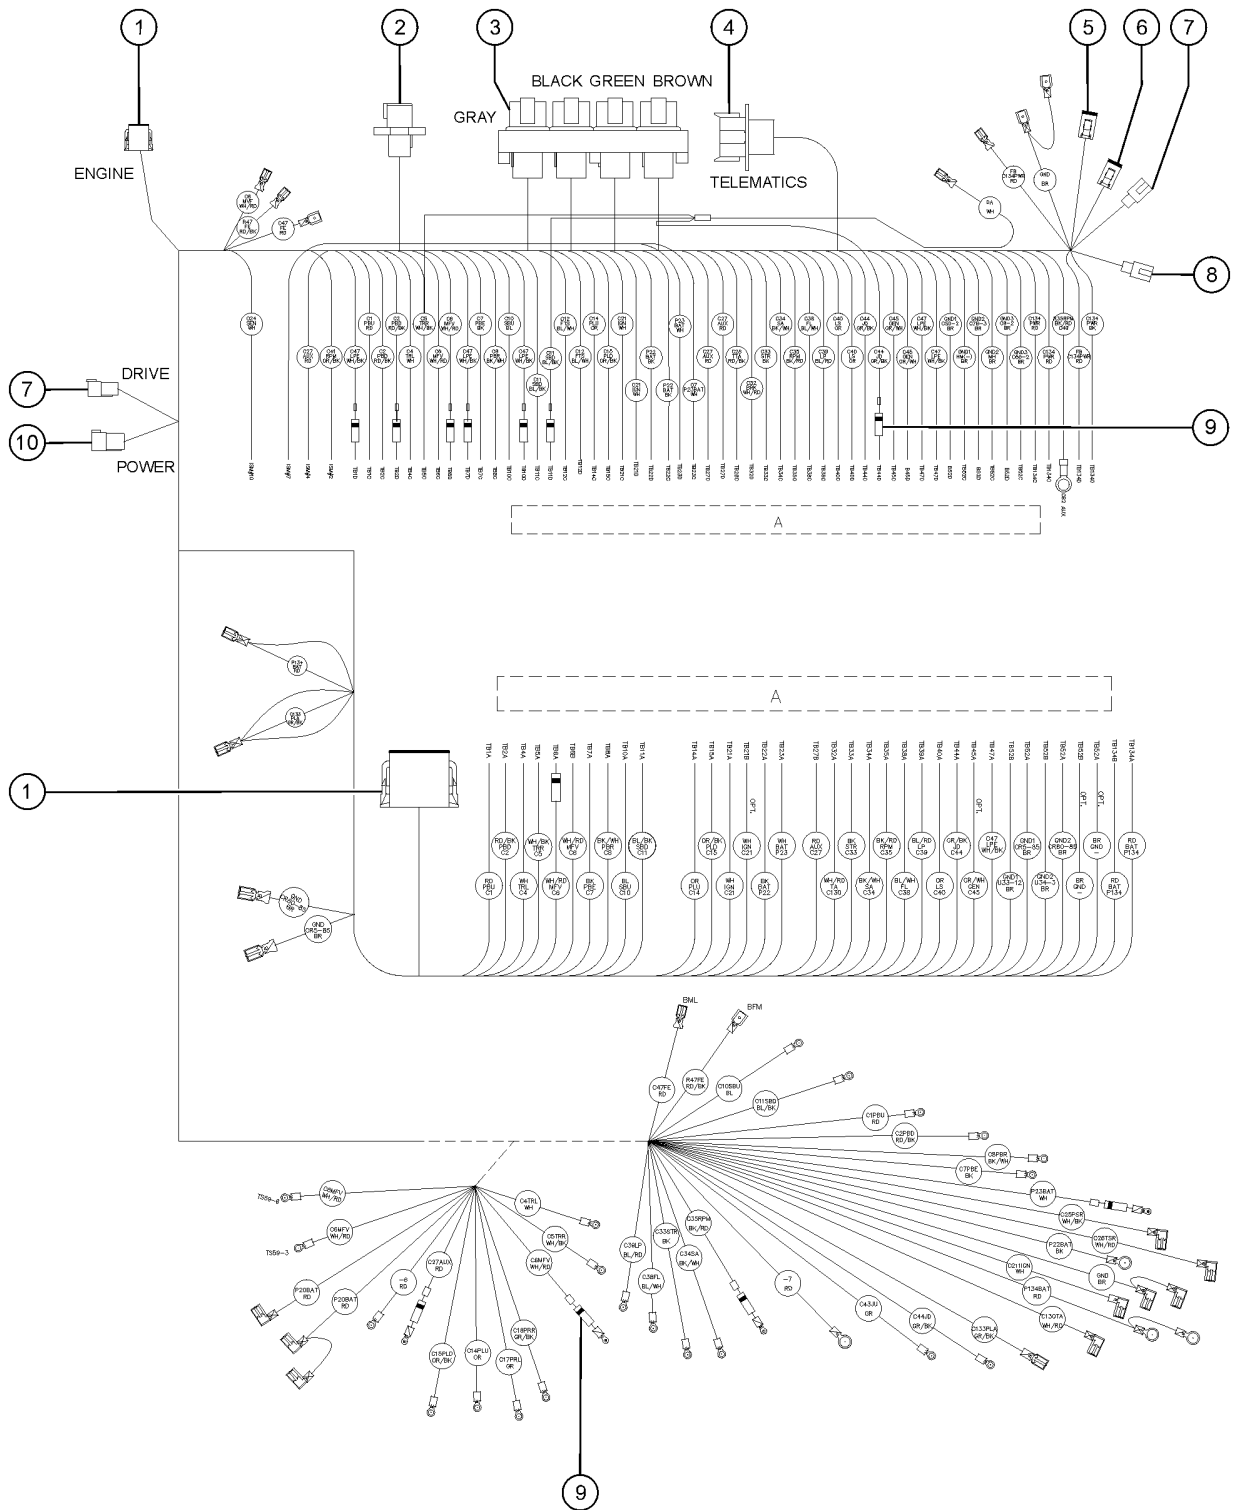

307.101A HARNESS, GBOX, Z34IC, ANSI

A TORCO BRAND