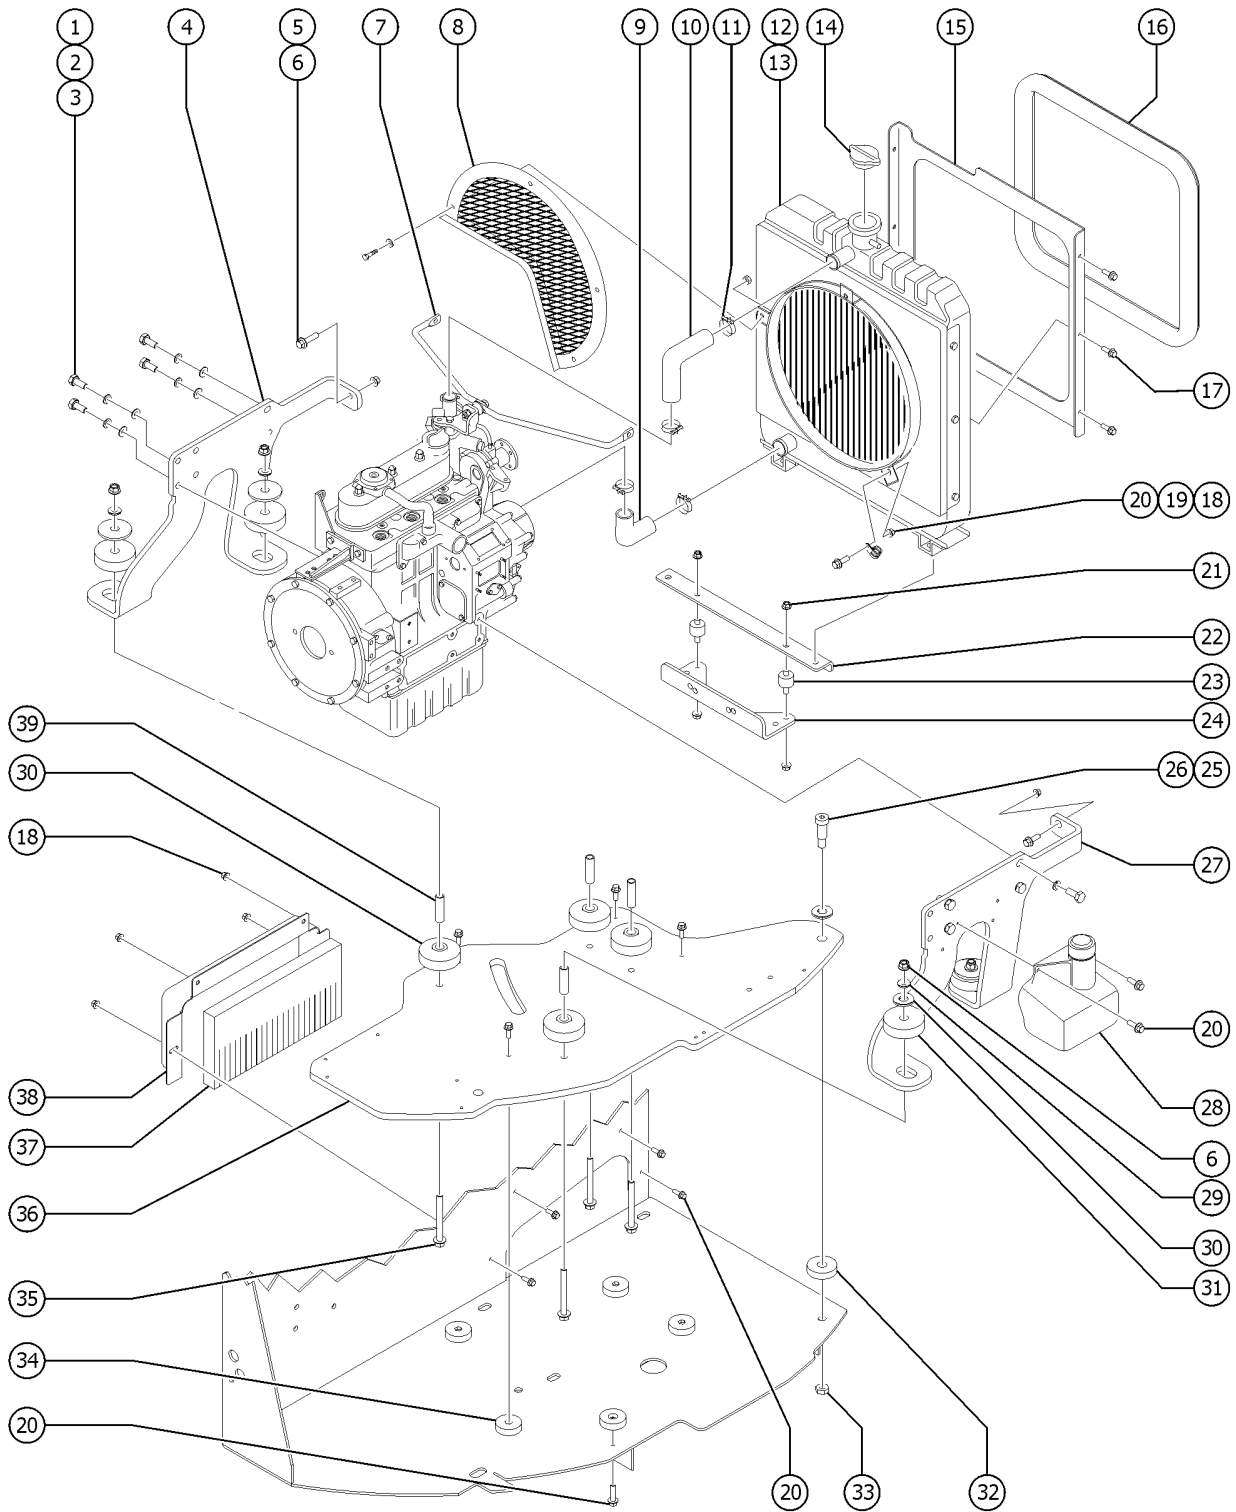

404.1 Kubota D-1105 (diesel), View 4

<i>Item</i>	<i>Part No.</i>	<i>Description</i>	<i>Qty.</i>
1	824138GT	SCREW,HHF,3/8-16X1,8,ZAG	8
2	824142GT	SCREW, HHF, 3/8-16 X 1.25, 8, ZAG	8
3	824145GT	WASHER, FLAT, .375 X 1.50 X .125, ZAG	8
4	128327GT	BRKT,ENGINE SUPPORT,LH	1
5	824091GT	SCREW,HHF,3/8-16X1.25,8,ZAG	2
6	824029GT	NUT,TL FLG,3/8-16,G,ZAG	6
7	112500GT	KIT D-905 RADIATOR SUPPORT	1
8	131373GT	COVER, FAN	1
9	32195GT	HOSE,LOWER RADIATOR,DF752	1
10	32205GT	HOSE,UPPR RADIATOR,KUBOTA D905	1
11	32185GT	CLAMP,HOSE	4
12	112531GT	RADIATOR ASSY,ALUM.D-905	1
13	131581GT	HOSE,RAD.OVERFLOW,KD-1105,50"	1
14	110523GT	CAP,RADIATOR,AL,KUBOTA DF-752	1
15	128328GT	BRKT, BAFFLE, RADIATOR	1
16	60875GT	TRIM MOLDING	96
17	237238GT	SCREW,HHF,M6-1.0X12,DIN6921,10	6
18	824027GT	NUT,TL FLG,1/4-20,G,ZAG	8
19	6833GT	CLAMP,0.50,#8 X 1/4,RUB CUSH	1
20	824078GT	SCREW,HHF,1/4-20X.75,8,ZAG	
21	824028GT	NUT,TL FLG,5/16-18,G,ZAG	4
22	139129GT	MOUNT, RADIATOR, D1105	1
23	219437GT	ISOLATOR,VIBRATION	2
24	128338GT	FORMING, RADIATOR SUPPORT	1
25	824229GT	BOLT,SSHS,5/8X1.25X1/2-13,ZAG	2
26	824115GT	WASHER,FLAT,5/8,USS,ZAG	1
27	128326GT	BRKT,ENGINE SUPPORT,RH	1
28	42662GT	COOLANT RECOVERY BOTTLE1.5 QT*	1