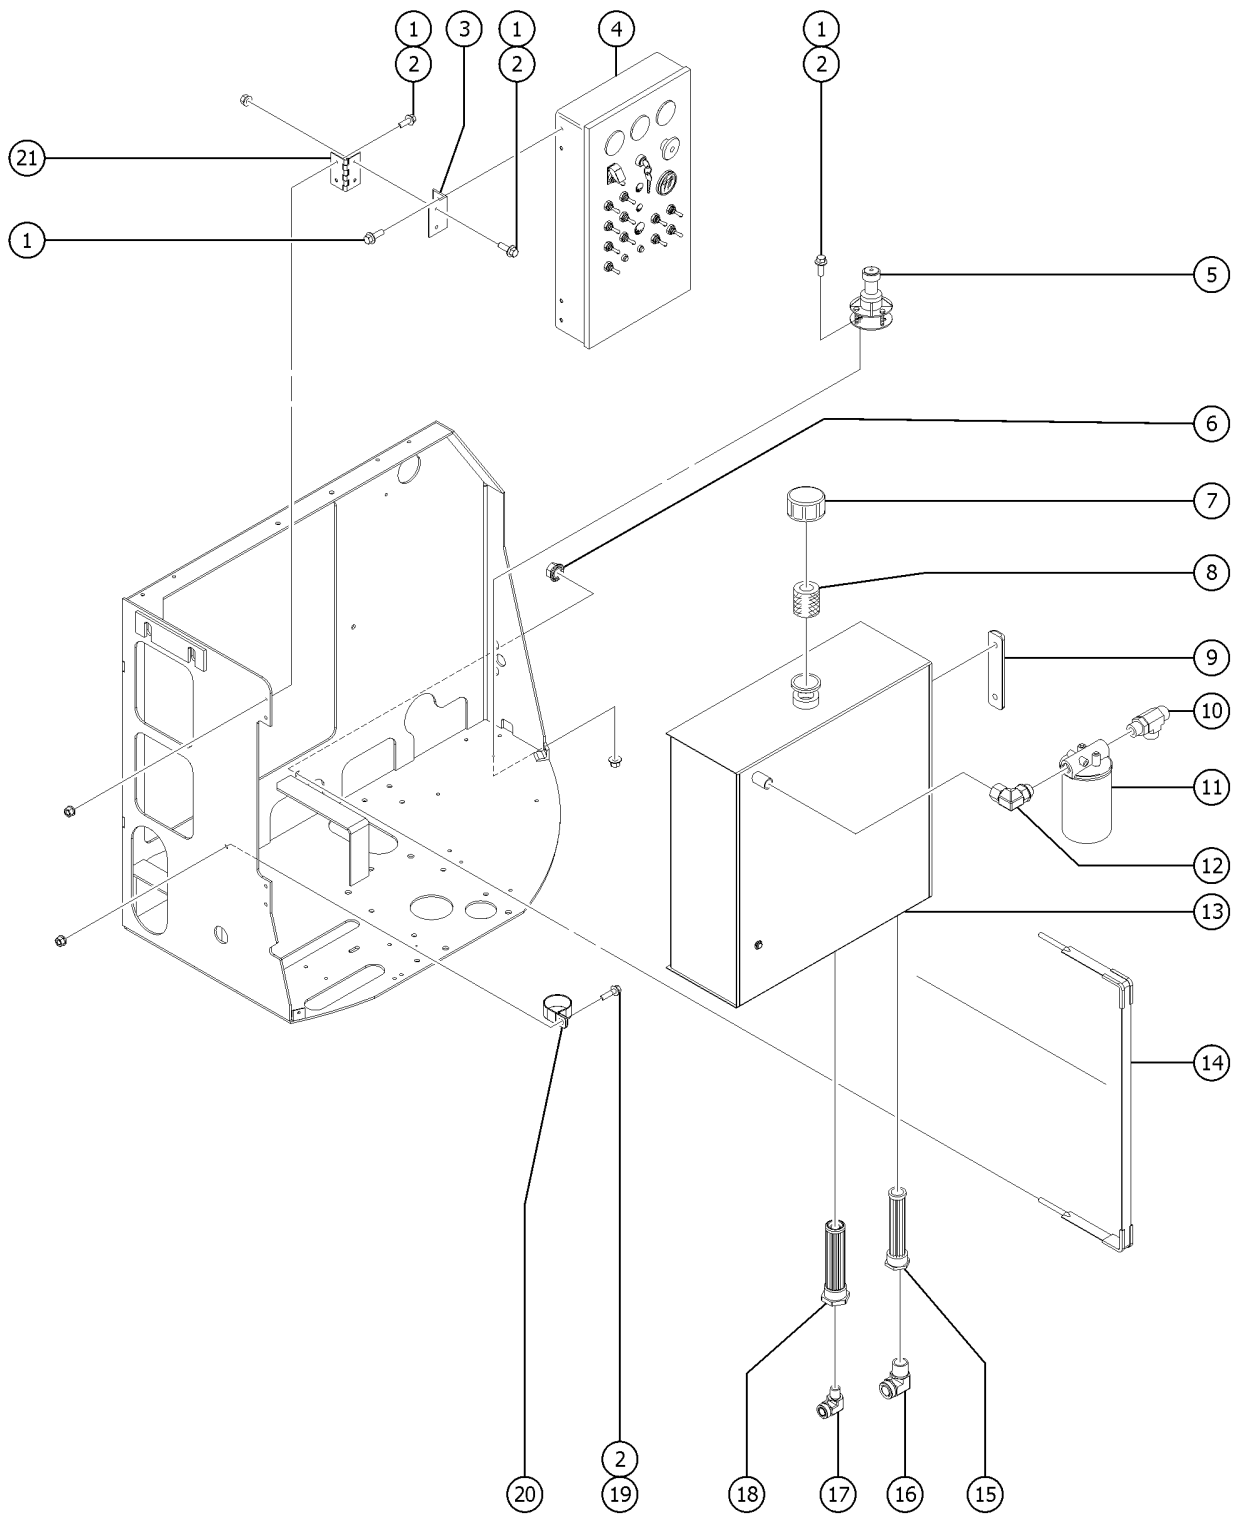

303.1 Ground Control Side, View 2

Item	Part No.	Description	Qty.
1	824078GT	SCREW,HHF,1/4-20X.75,8,ZAG	15
2	824027GT	NUT,TL FLG,1/4-20,G,ZAG	12
3	42067GT	ANGLE,CONTROL BOX MOUNTING	2
4		Ref. GROUND CONTROL BOX	1
		(refer to 304.1 and 305.1)	
5A	94077GT	SENSOR,LEVEL,4.5 DEG	1
		(ANSI/AUS models)	
5B	110382GT	LEVEL SENSOR,LS60,YL,2.5X4.5	1
		(CE models)	
6	1257628GT	NUT,SERRATED,3/8-16,ZAG	2
7	53534GT	FILTER SCREEN,TANK BREATHER	1
		(includes item 8)	
8	31506GT	STRAINER,FILLER NECK	1
9	21141GT	GAUGE-SIGHT,LHA-LGTB***	1
		(includes mounting fasteners)	
10	48961GT	TEE,RUN,520428-12	1
11	56653GT	FILTER,RETURN,ASSY,BETA 10	1
11-	139788GT	KIT,Z34IC RETURN FILTER	
11-	44207GT	FILTER ELEMENT,BETA(10)=200	
11-	52768GT	GAUGE,MED.PRESSUR FILTER,50530	
12	56673GT	ELBOW, 90D, 12SAE- 3/4NPT	1
13	42053GT	TANK,HYDRAULIC,19 GALLON	1
13-	48922GT	CONN,520102-6-6	
14	42070GT	TANK STRAP,BOLT STYLE,38.5"	1
15	45161GT	STRAINER ASSEMBLY,1.5" NPT	1
16	42786GT	ELBOW,90D,520202-16***	1
17	42756GT	ELBOW,90D,520202-8-12	1
18	45162GT	STRAINER ASSEMBLY,1.25" NPT***	1
19	824079GT	SCREW,HHF,1/4-20X1,8,ZAG	1
20	27497GT	CLAMP,RUBBER CUSHIONED-2 5/32	1
21	42077GT	HINGE, 2 X 1.50	2