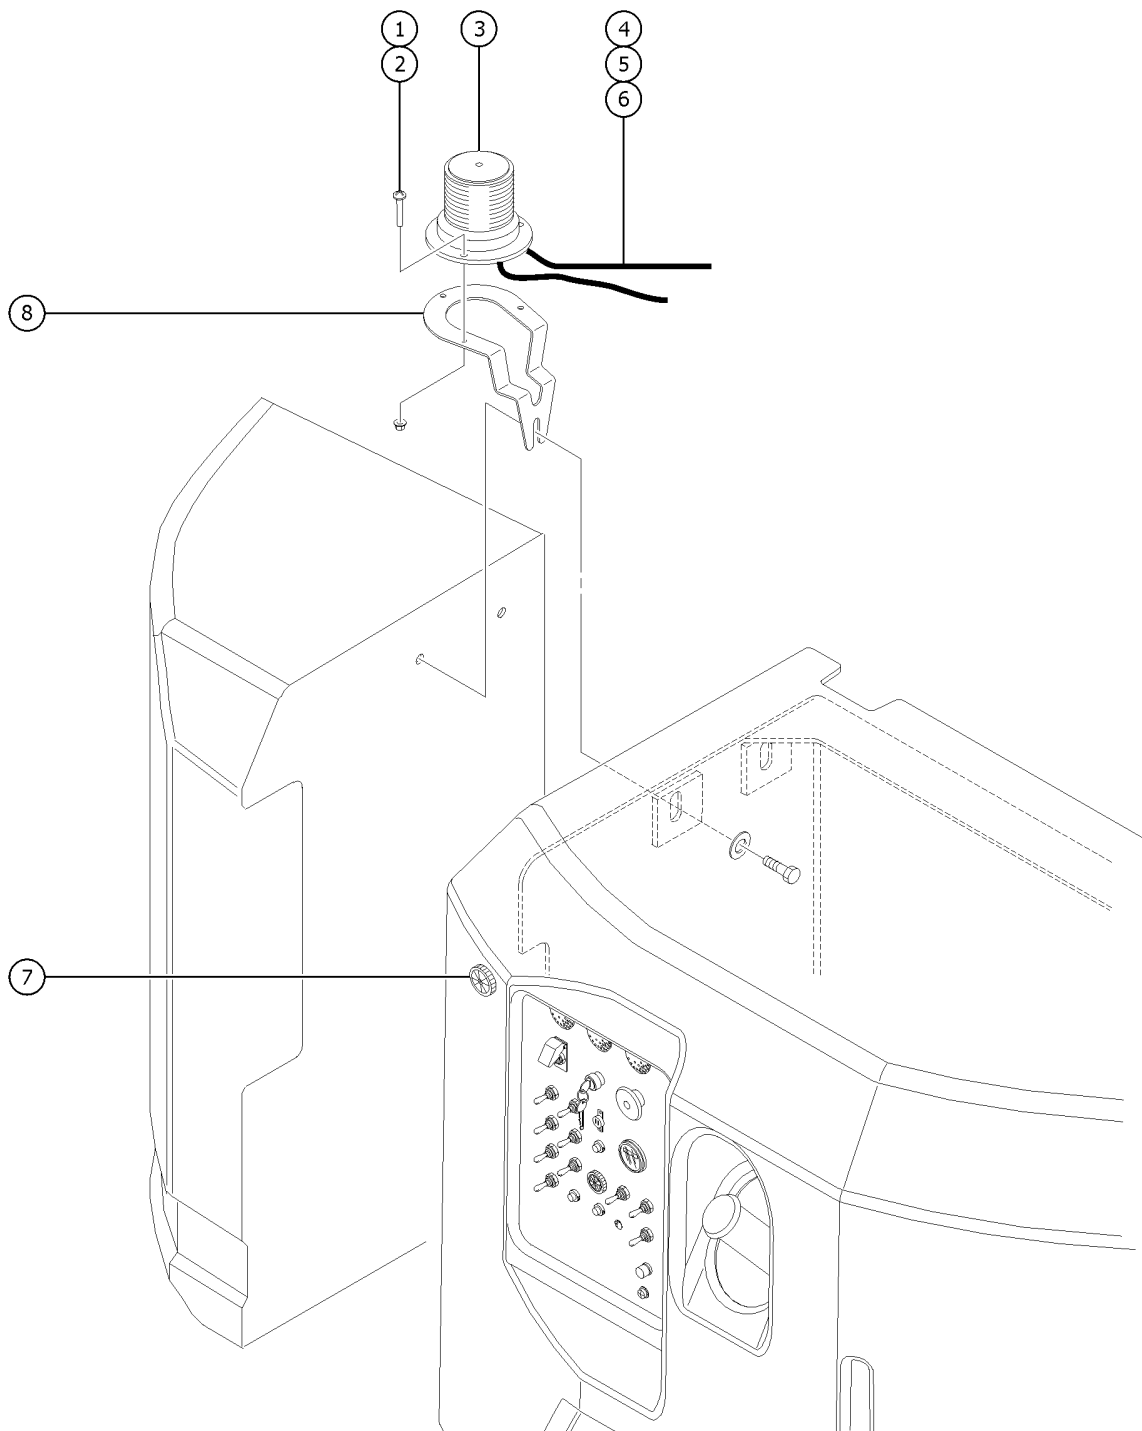

804.1 Flashing Beacon and Alarm

804.1 Flashing Beacon and Alarm

Item	Part No.	Description	Qty.
	56879-SGT	ACCESS.ALARM PACKAGE Z34BE,IC	1
1A	824215GT	SCREW, PHPM, 10-32 X .75, ZAG ..... to SN Z34F-12025	3
1B	826516GT	SCREW, PHPM, 10-32 X 1.0, ZAG ..... from SN Z34F-12026	3
2A	824032GT	NUT, TL FLG, 10-32, F, ZAG ..... to SN Z34F-12025	3
2B	1264261GT	NUT, SERRATED, 10-32, ZAG ..... from SN Z34F-12026	3
3	56704GT	STROBE, FIREBOLT, 12-80VDC, AMB**	1
3-	122019GT	FLASHTUBE, U SHAPED, 360DEG, BULB	
3-	226393GT	FLASHTUBE, STRAIGHT, 360DEG, BULB	
3-	72282GT	LENS, AMBER, STROBE, FIREBOLT	
4	56051GT	WIRE CABLE, 16/2, WHT/BLK, SJEOW	26
5	13825GT	TERMINAL, COUPLER, MALE, 14-16GA	1
6	66684GT	TERMINAL FEMALE, 1/4 BLUE, 14-16	1
7	18963GT	ALARM, INTERMITTENT TONE 6-30V* ..... plastic nut not included	1
7-	72326GT	NUT, PLASTIC, RING FOR ALARMS	
8	62694GT	BEACON MOUNT ASSY.Z34/BE	1