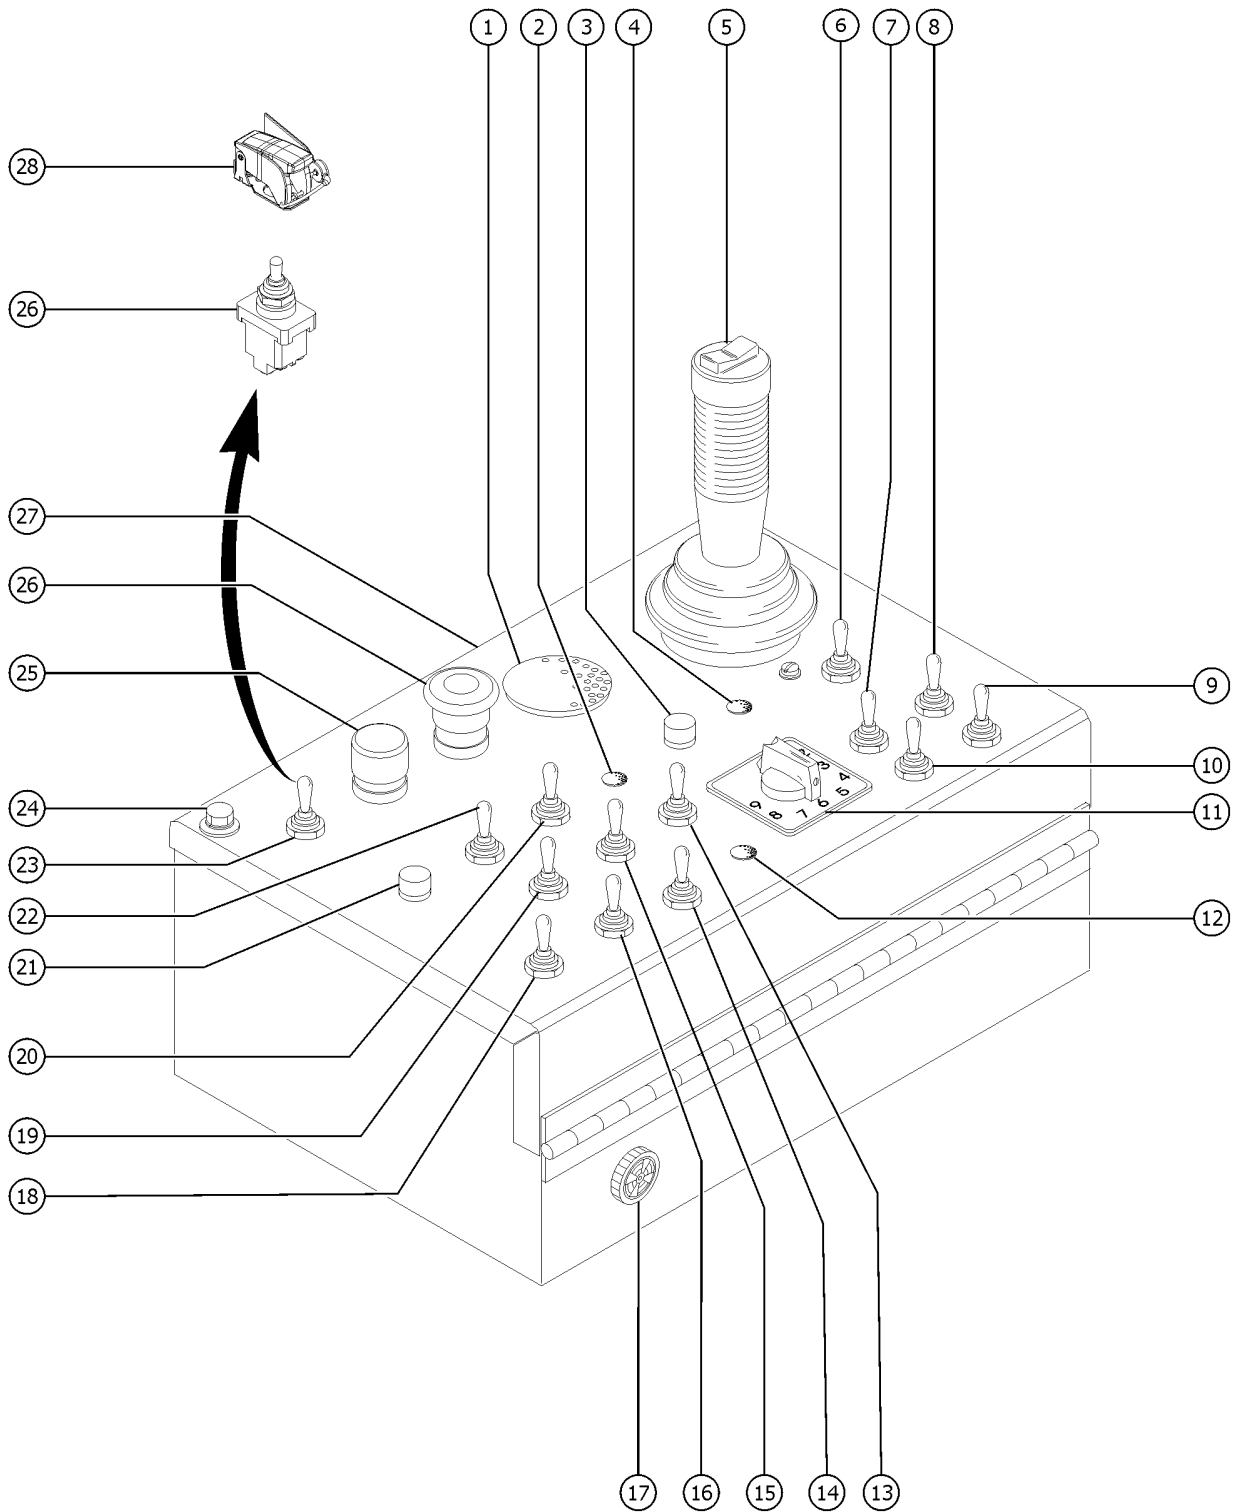

602.1 Platform Control Box, External View

Item	Part No.	Description	Qty.
1A	81900GT	PLUG,NYLON 2.093 BLACK DOMED	
1B	110651GT	LVI/BCI 36/48 VOLT ENGAGE II option, battery charge or low voltage indicator	
1B-	110652GT	GASKET LVI/BCI ENGAGE II	
1B-	110653GT	BRACKET ENGAGE II	
1C	237145GT	IND,BAT CHARGE,48V LEAD-ACID	
		option, battery charger indicator	
2	229567GT	PLUG,SANTOPRENE .5 BLACK DOME	
3	824879GT	LIGHT,LED IND. RED 12V NH	
		option, machine not level indicator	
4	824879GT	LIGHT,LED IND. RED 12V NH	
		option, platform overload indicator	
5		Ref. JOYSTICK	1
		refer to 604.1	
6	128584-SGT	SWITCH TOGGLE SPDT 2P MNT SHDR	1
		drive speed select	
7	128580-SGT	SWITCH TOGGLE SPDT 3P MOM SHDR	1
		engine start switch	
8	128580-SGT	SWITCH TOGGLE SPDT 3P MOM SHDR	1
		choke switch	
9	128586-SGT	SWITCH TOGGLE DPDT 3P MNT SHDR	
		engine idle select	
10	128584-SGT	SWITCH TOGGLE SPDT 2P MNT SHDR	1
		gas/LPG selector	
11		Ref. CONTROLLER,ROTARY 24V W/RAMP	1
		refer to 605.1	
12	229567GT	PLUG,SANTOPRENE .5 BLACK DOME	
		option, function override, aircraft protection	
13A	128582-SGT	SWITCH TOGGLE DPDT 3P MOM SHDR	1
		jib boom up/down	
13B	45105GT	GUARD,TOGGLE SWITCH	
		not shown	
14	128582-SGT	SWITCH TOGGLE DPDT 3P MOM SHDR	1
		secondary boom up/down	
15	128582-SGT	SWITCH TOGGLE DPDT 3P MOM SHDR	1
		primary boom up/down	
16	128582-SGT	SWITCH TOGGLE DPDT 3P MOM SHDR	1
		turntable rotate	
17A	45383GT	ALARM,WARBLE TONE 5-30 VDC***	1
		plastic nut not included	
17B	72326GT	NUT,PLASTIC,RING FOR ALARMS	1
18	128580-SGT	SWITCH TOGGLE SPDT 3P MOM SHDR	1
		drive enable switch	
19	128582-SGT	SWITCH TOGGLE DPDT 3P MOM SHDR	1
		platform rotate	
20	128582-SGT	SWITCH TOGGLE DPDT 3P MOM SHDR	1
		primary boom extend/retract	
21	824879GT	LIGHT,LED IND. RED 12V NH	1
		drive enable indicator	
22	128582-SGT	SWITCH TOGGLE DPDT 3P MOM SHDR	1
		platform level