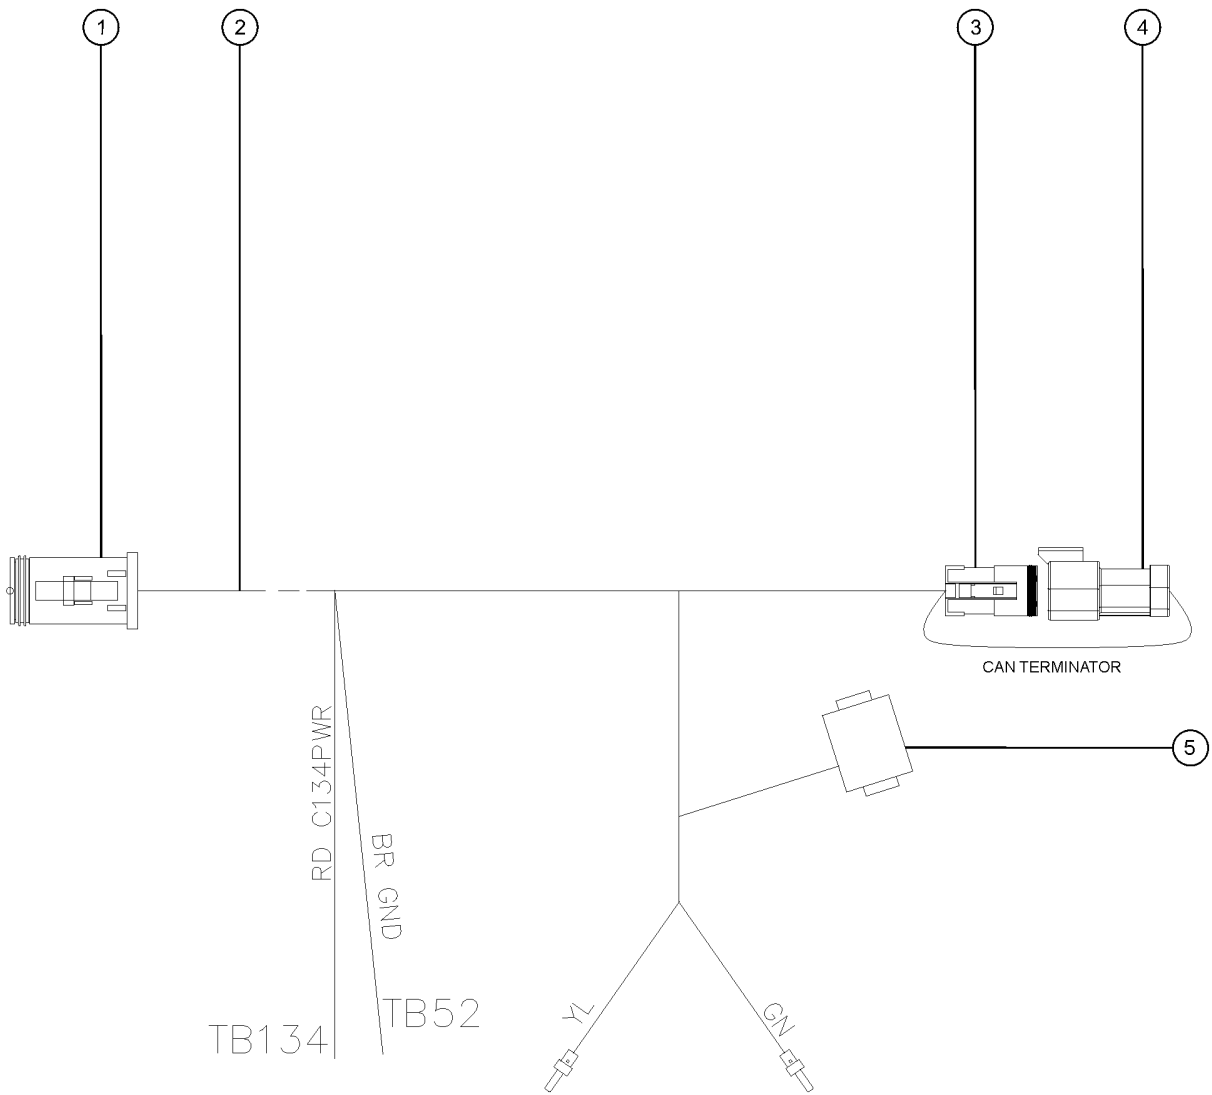

307.122 HARN, FUEL LEVEL POWER/CAN,Z34

307.122 HARN, FUEL LEVEL POWER/CAN,Z34

<i>Item</i>	<i>Part No.</i>	<i>Description</i>	<i>Qty.</i>
-	1285866GT	HARN, FUEL LEVEL POWER/CAN,Z34	1
1	119058GT	CONN PLUG 4 WAY ENDCAP DT	1
1-	60429GT	LOCK,PLUG 4 WAY,14-18GA	1
2	94652GT	WIRE LOOM,1/2DIA.SLIT HI-TEMP	9.5
3	119057GT	CONN PLUG 3 WAY ENDCAP DT	1
3-	60427GT	CONN, PLUG, 3 WAY, DEUTSCH, DT, LOCK	1
4	60452GT	CONN,RECEP 3 WAY SAE J1939	1
5	119065GT	CONN, RECEP, 2 WAY, DEUTSCH, DT	1
5-	60439GT	CONN, RECEP, 2 WAY, DEUTSCH, DT, LOCK	1