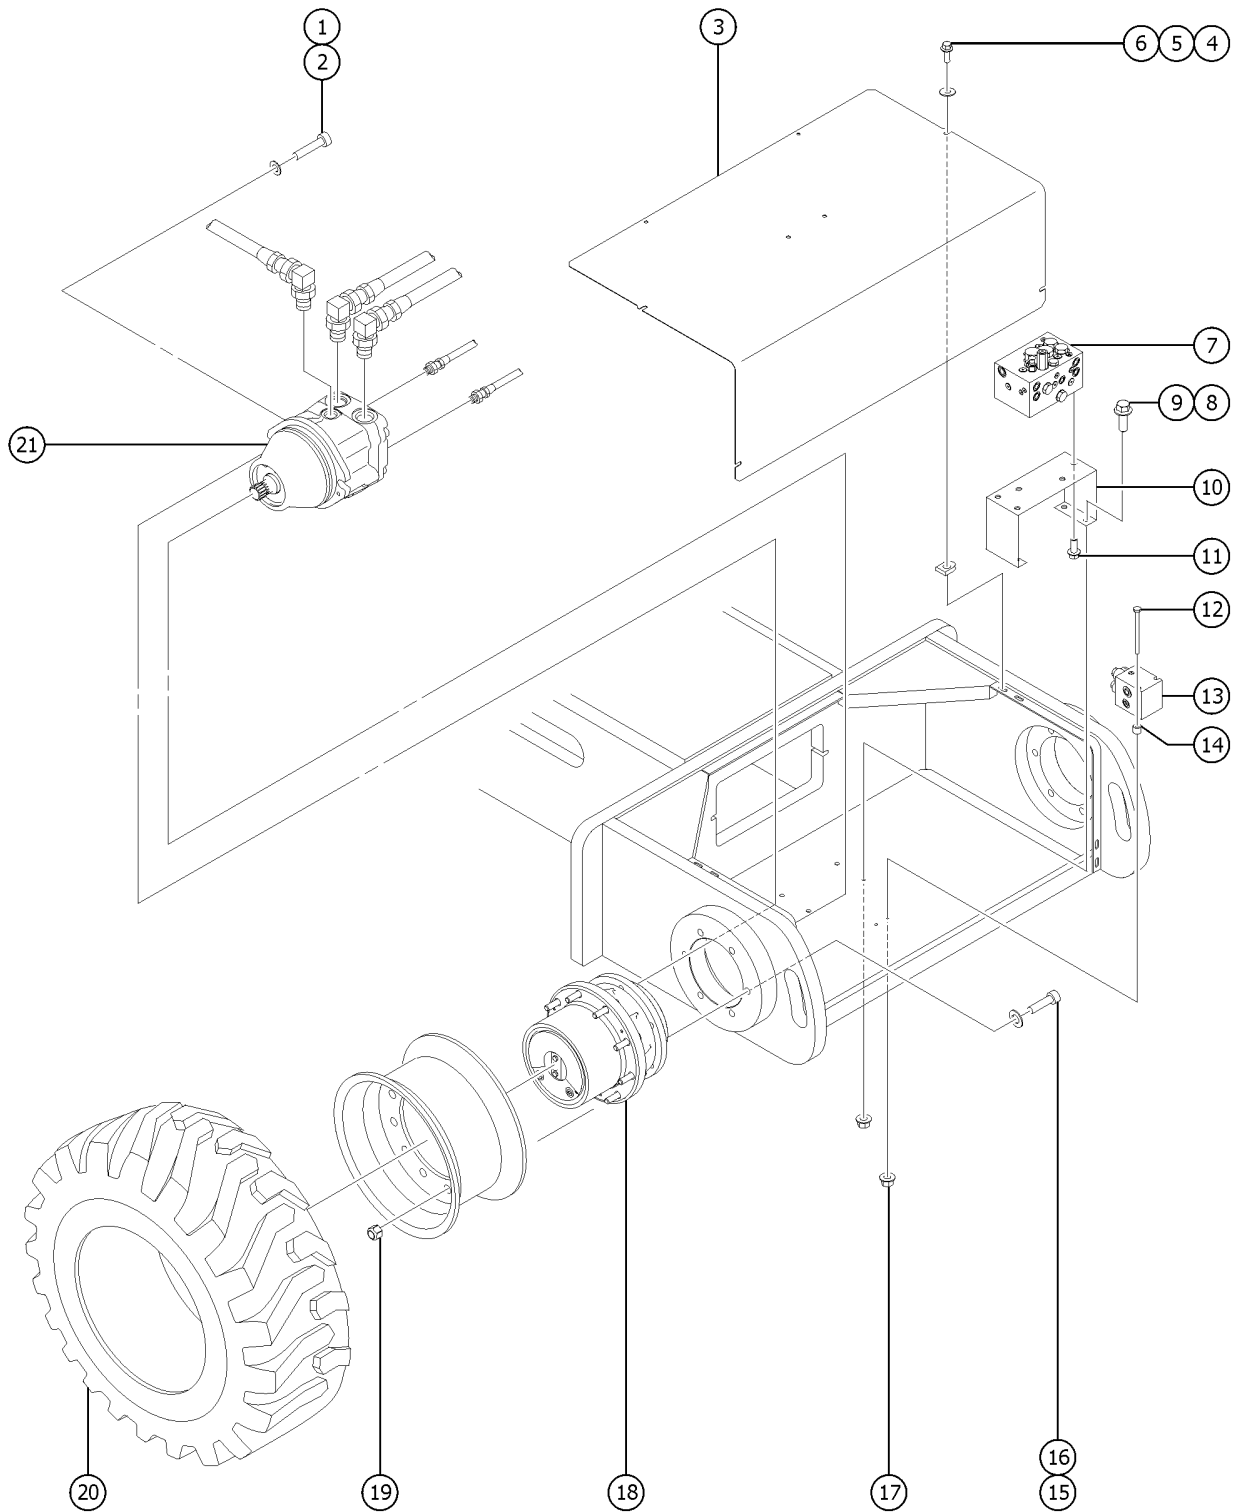

204.1 Non-Steer End (4WD)

204.1 Non-Steer End (4WD)

<i>Item</i>	<i>Part No.</i>	<i>Description</i>	<i>Qty.</i>
20F	139470GT	ASSY,TIRE&WHEEL,DRIVE,FF LH RT ..... left rear foam-filled RT tire; 9-hole wheel	1
20G	1279193GT	ASSY,TIRE AND WHEEL,NM FOAM,LR	1
20H	1279194GT	ASSY,TIRE AND WHEEL,NM FOAM,RR	1
20I	54436GT	GROUND STRAP,18"LG	1
21	101586GT	MOTOR,PISTON,LC25,6.5 DEG,13T	2
21-	106098GT	SEAL KIT,MOTOR,LC/KC***