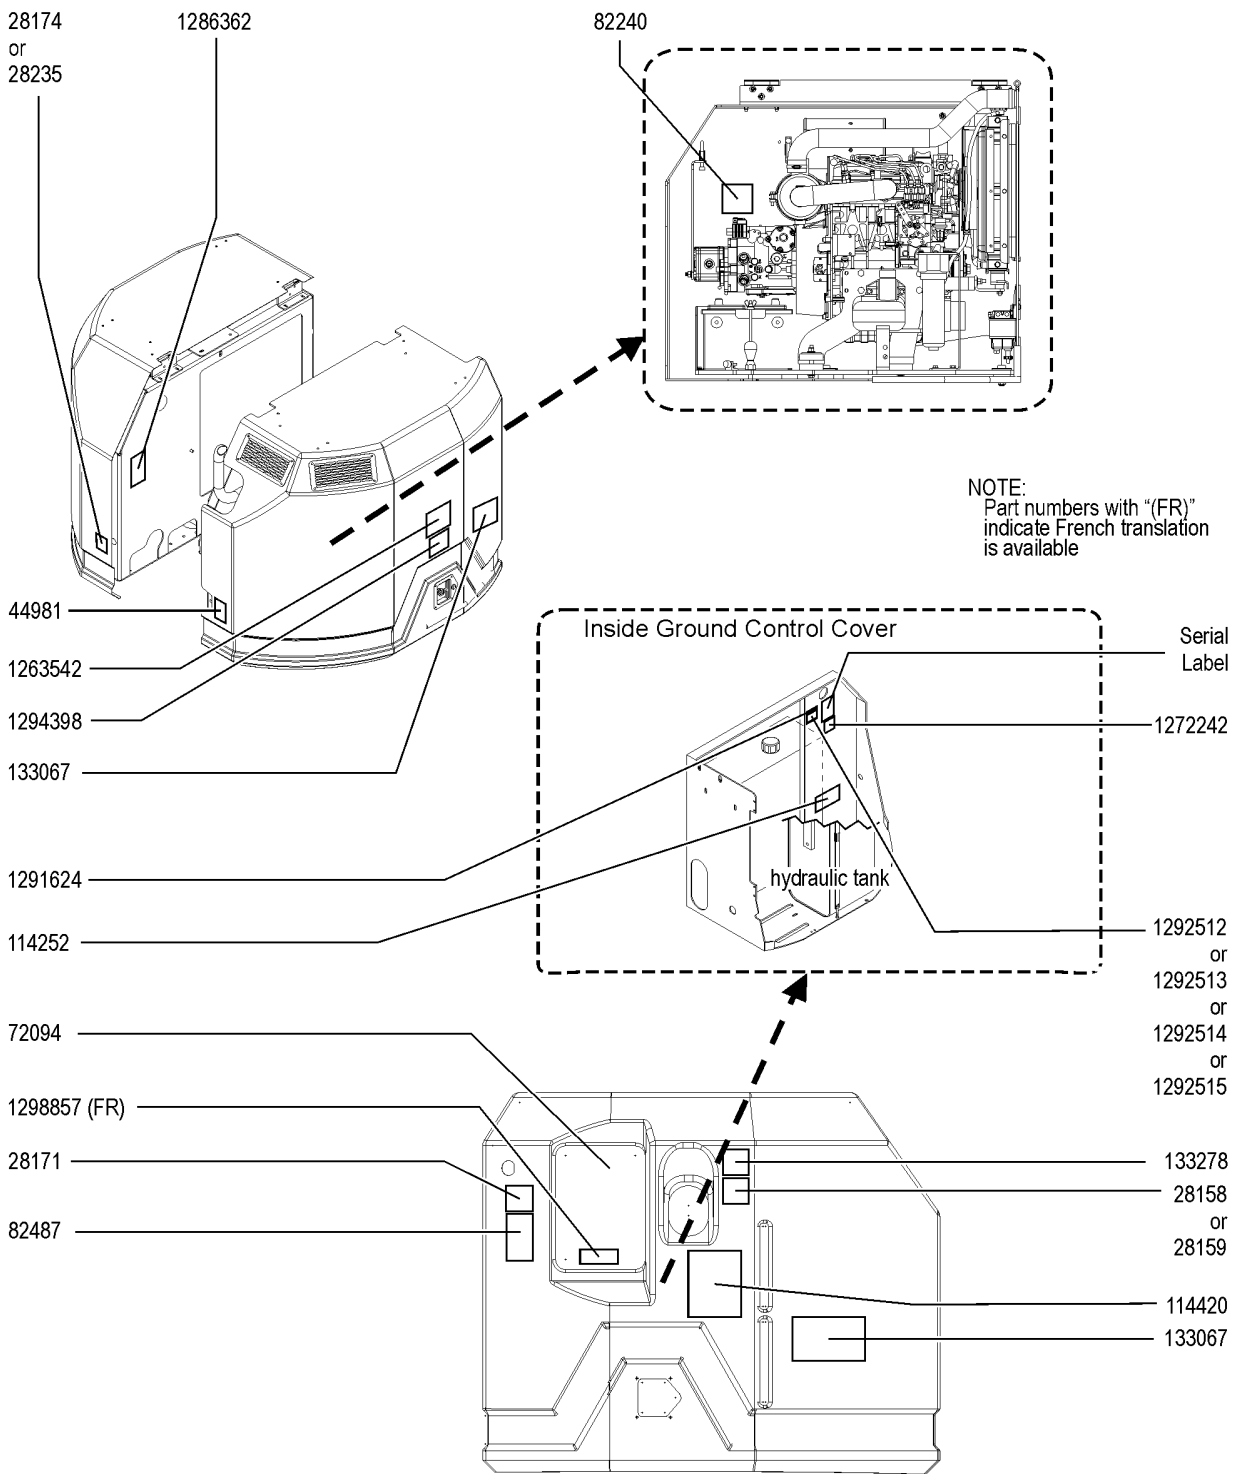

114.1 Symbol Decals, ANSI & CE, Turntable (from SN Z34F-14001)

114.1 Symbol Decals, ANSI & CE, Turntable (from SN Z34F-14001)

Item	Part No.	Description	Qty.
1	28158GT	DECAL,LABEL,UNLEADED GAS ONLY .....	1
2	28159GT	DECAL,DIESEL .....	1
3	28171GT	DECAL,DANGER,NO SMOKING *** .....	1
4	28174GT	DECAL,POWER TO PLATFORM 230V .....	1
5	28235GT	DECAL,POWER TO PLATFORM 115V .....	1
6	44981GT	DECAL LABEL AIRLINE 110PSI .....	1
		Option, Air Line to Platform	
7	72094GT	DECAL,GROUND CONTROL PANEL .....	1
8	82240GT	DECAL,LABEL,105 DB .....	1
9	82487GT	DECAL,SYMBOL-READ THE MANUAL .....	1
10	114252GT	DECAL,LABEL,TIP OVER LMT SWTCH .....	1
11	114420GT	DECAL,EMERGENCY LOWERING IC .....	1
12	133067GT	DECAL,DANGER,ELEC.HAZ.STAY CLR .....	2
13	133278GT	DECAL,LOW/ULTRA LOW SULFUR FUEL .....	1
14	1263542GT	DECAL,IMPROPER OPERATION,SYMBOL .....	1
15	1272242GT	DECAL,MACHINE REGISTRATION/OWN .....	1
16	1286362GT	DECAL, BOOM SUPPORT, SYMBOL .....	1
17	1291624GT	DECAL COSM,GENIE LIFT CONNECT,LEXAN COVER .....	1
18	1292512GT	DECAL COSM,GENIE LIFT CONNECT,ESN,SKU4-1 .....	1
19	1292513GT	DECAL COSM,GENIE LIFT CONNECT,ESN,SKU4-2 .....	1
20	1292514GT	DECAL COSM,GENIE LIFT CONNECT,ESN,SKU4-3 .....	1
21	1292515GT	DECAL COSM,GENIE LIFT CONNECT,ESN,SKU4-4 .....	1
22	1294398GT	DECAL, ANSI/CSA COMPLIANT .....	1
23	1298857GT	DECAL,RELAY LABEL,Z34IC .....	1