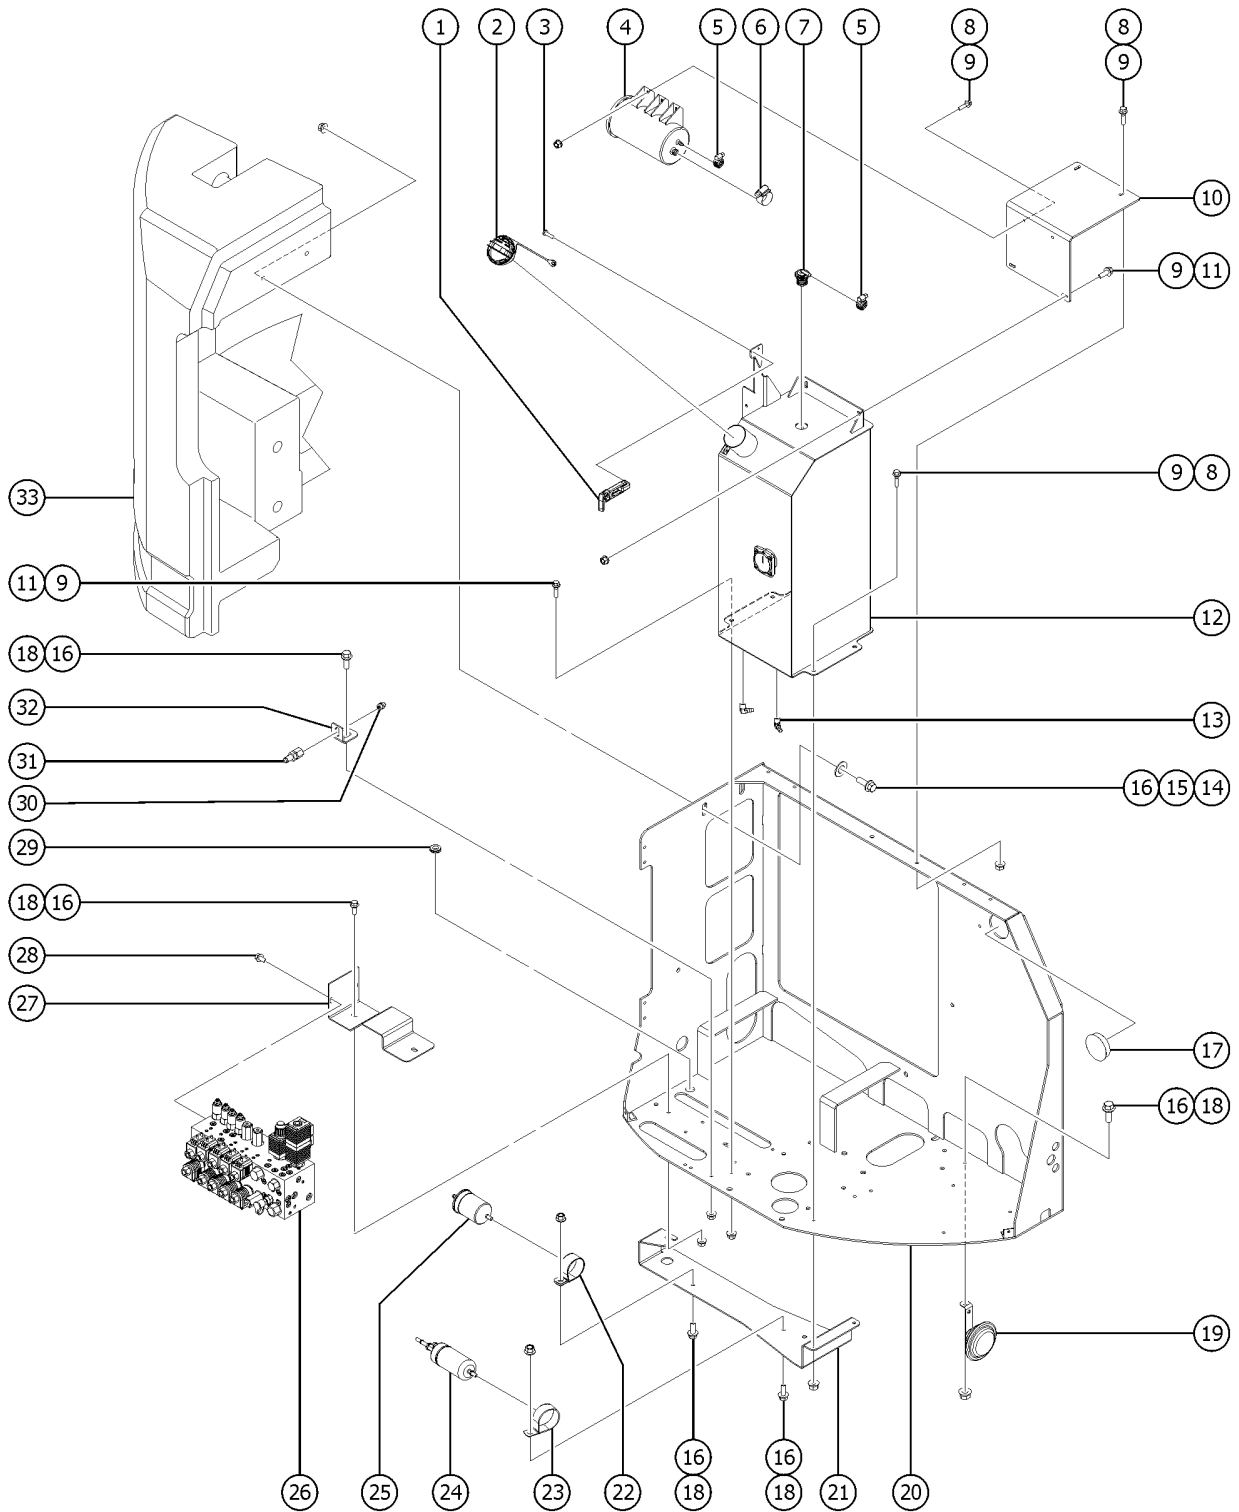

302.1 Ground Control Side, View 1 (to SN Z34F-12363)

Item	Part No.	Description	Qty.
A	1289561GT	BRACKET, TELEMATICS	
A	1289520GT	MODULE,TELEMATICS,ZTR,M7,NORTH AMERICA	
A	1289521GT	MODULE, TELEMATICS, ZTR, M7, EMEA/APAC	
1	56053GT	LATCH,FLEXIBLE DRAW	1
2	119918GT	CAP,FUEL,GASOLINE 3.5PSI	1
3	824215GT	SCREW, PHPM, 10-32 X .75, ZAG	2
4	1262944GT	CANISTER, CARBON, 1000CC	1
5	21465GT	CLAMP,HOSE,SIZE .25 TO .63	3
6	46131GT	CLAMP,HOSE,.63" - 1.0" X .5"	2
7	1262945GT	VALVE, ROLLOVER, 1/4" BARBED	1
8	824079GT	SCREW,HHF,1/4-20X1,8,ZAG	6
9	824027GT	NUT,TL FLG,1/4-20,G,ZAG	11
10	1268808GT	FORMING,FUEL TANK SPRT,Z34DF	1
11	824078GT	SCREW,HHF,1/4-20X.75,8,ZAG	5
12	1268807GT	ASSY,FUEL TANK,Z34DF	1
12-	T106900GT	GAUGE, FUEL LEVEL	
13	54205GT	HOSE END,BARB,1/4 MNPTX5/16,90	2
14	824091GT	SCREW,HHF,3/8-16X1.25,8,ZAG	2
15	824120GT	WASHER,FLAT,.375X1.50X.125,ZAG	2
16	824029GT	NUT,TL FLG,3/8-16,G,ZAG	9
17	39640GT	PLUG,NYLON 2.50 BLACK DOMED	1
18	824090GT	SCREW,HHF,3/8-16X1,8,ZAG	7
19	81578GT	HORN,12VDC	1
20	74956GT	WELDMENT,TANK COMPARTMENT IC	1
21	228721GT	FORMING, FUEL PUMP COVER	1
22	27497GT	CLAMP,RUBBER CUSHIONED-2 5/32	1
23	1272022GT	CLAMP,FUEL COMPONENTS,GM .998L	2
254	77750GT	FUEL PUMP (GM ENG)	1