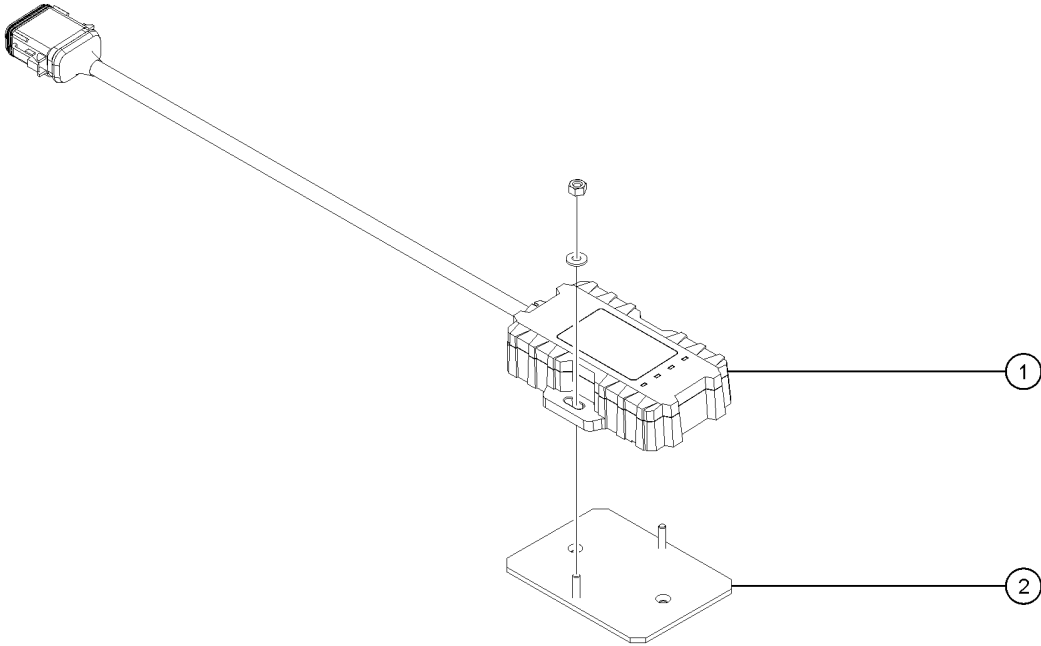

816.1 Telematics Option

816.1 Telematics Option

<i>Item</i>	<i>Part No.</i>	<i>Description</i>	<i>Qty.</i>
-	1292198GT	HARNESS, RETROFIT, M7 for first time insulation, must order this Harness with one of the models 1289520GT, 1289521GT, 1289522GT, or 1289523GT	1
1	1289520GT	MODULE, TELEMATICS, ZTR, M7, NORTH AMERICA North America	1
1B	1289521GT	MODULE, TELEMATICS, ZTR, M7, EMEA/APAC EMEA/APAC	
1C	1289522GT	MODULE, TELEMATICS, ZTR, M7, APAC/ANZ APAC/ANZ	
1D	1289523GT	MODULE, TELEMATICS, ZTR, M7, JAPAN Japan	
2	824206GT	RIVET, STL, STL, DOME, 1/8X.25, ZAG	2
3	1289561GT	BRACKET, TELEMATICS	1