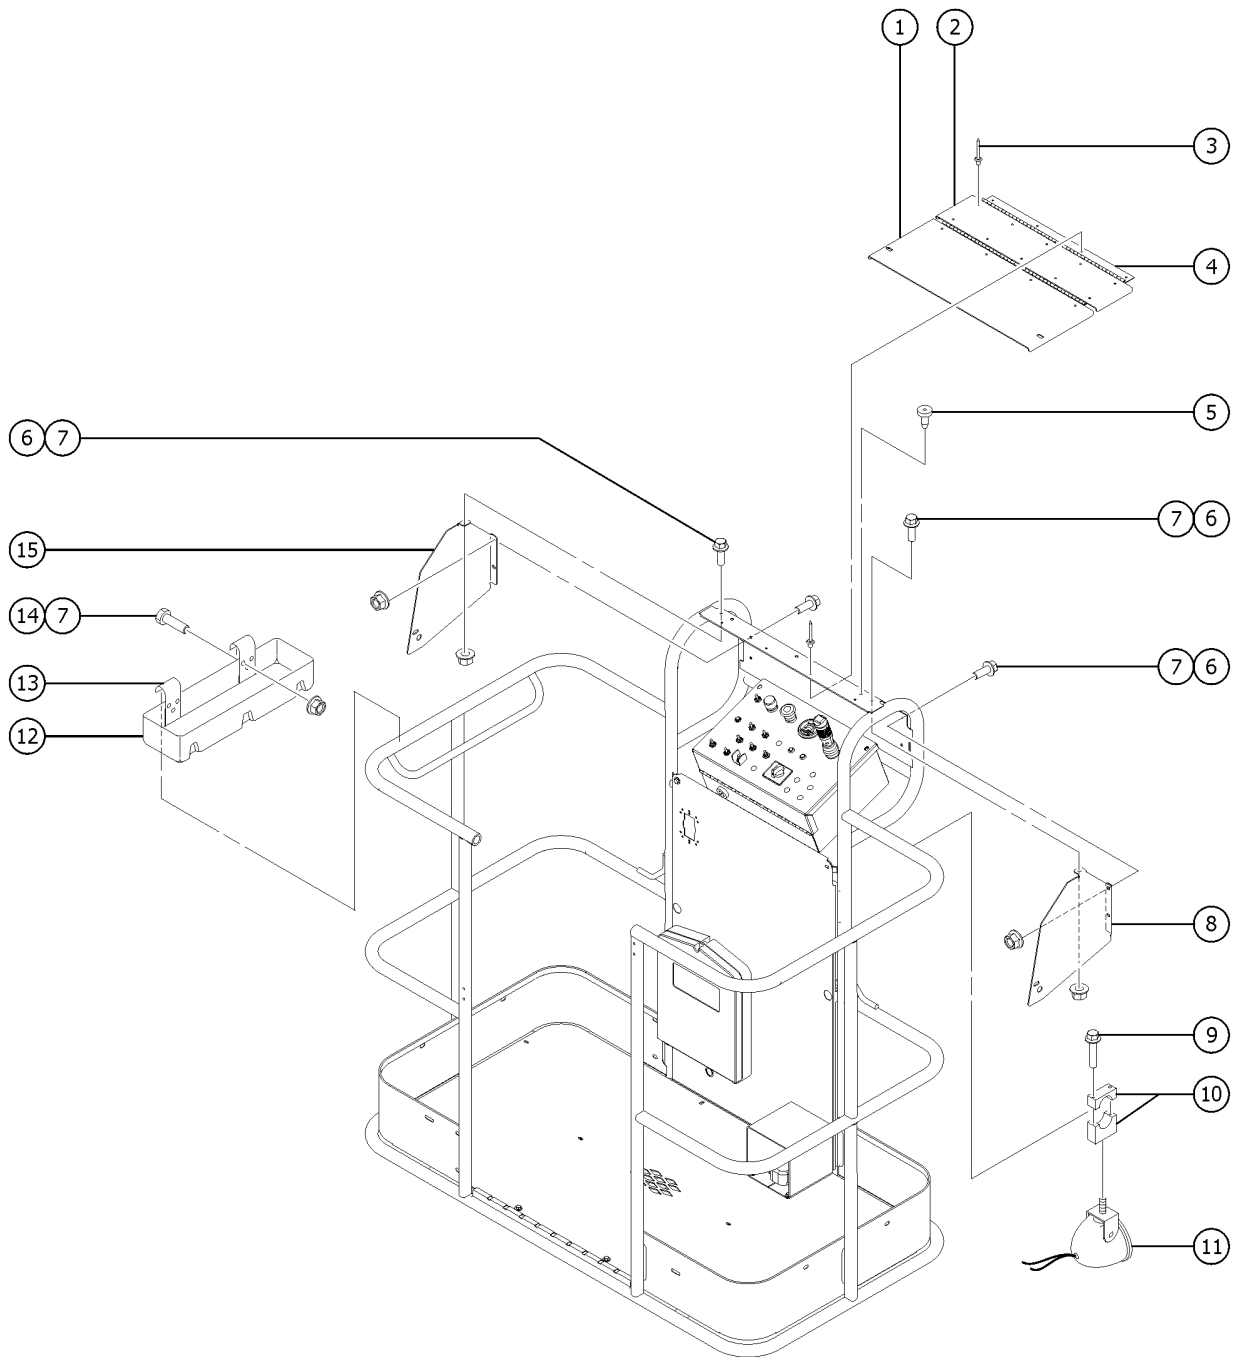

810.1 Platform Control Box Cover, Tool Tray and Work Light

810.1 Platform Control Box Cover, Tool Tray and Work Light

Item	Part No.	Description	Qty.
A-	101649GT	OPTION,CONTROL BOX COVER ..... includes items 1-8, 15	1
B-	823942GT	OPTION,WORK LIGHTS,48V ..... includes items 9-11	1
C-	9599-SGT	TOOL TRAY ACCESSORY*** ..... includes items 7, 12-14	1
1	101679GT	LID,CONTROL BOX COVER 1	1
2	101678GT	LID,CONTROL BOX COVER 1	1
3	87085GT	RIVET,ALUM,P,.188 X .25 18	18
4	77860GT	HINGE,CONTROL BOX 2	2
5	34619GT	BUMPER,RUBBER*** 6	6
6	824078GT	SCREW,HHF,1/4-20X.75,8,ZAG 2	2
7	824027GT	NUT,TL FLG,1/4-20,G,ZAG 2	2
8	101676GT	CONTROL BOX COVER, RH 1	1
9	824081GT	SCREW, HHF, 1/4-20 X 1.5, 8, ZAG 2	2
10	35956GT	BRACKET,WORK LIGHT MOUNT 5/16" 2	2
11	107858GT	WORKLIGHT,48 VOLT 2	2
11-	823226GT	POWER RELAY, 24V COIL 1	1
12	9599-SGT	TOOL TRAY ACCESSORY*** 1	1
13	7746P-SGT	TOOL TRAY BRCKT, GRAY,SERVICE 2	2
14	824059GT	SCREW,HHC,1/4-20X.75,8,ZAG 6	6
15	101677GT	CONTROL BOX COVER, LH 1	1