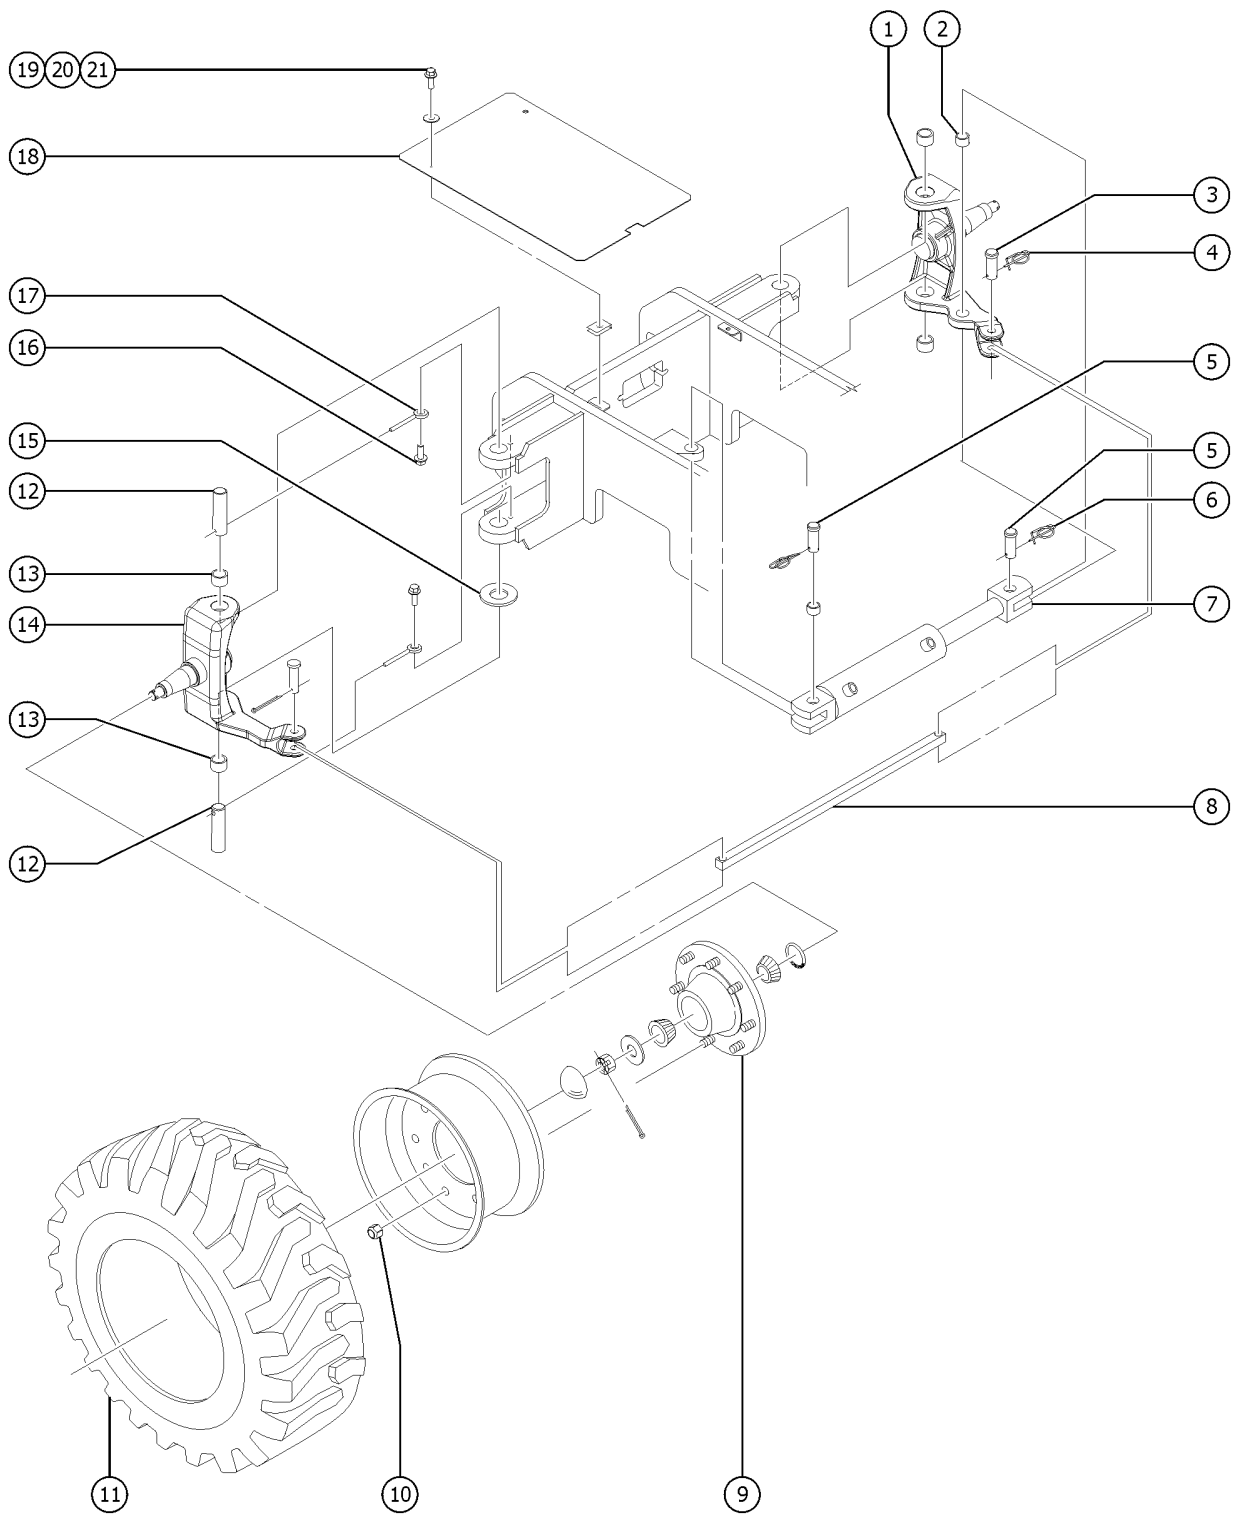

116.1 Symbol Decals, ANSI & CE, Platform (from SN Z34F-14001)

Item	Part No.	Description	Qty.
-	1303608GT	INSTRUCTIONS,INSTALL,PLAT,SYMBOL, Z-34 IC	1
-	1303609GT	DECAL KIT,Z-34 IC,PLAT,SYMBOL,ANSI & CE	1
1	28174GT	DECAL,POWER TO PLATFORM 230V	1
2	28235GT	DECAL,POWER TO PLATFORM 115V	1
3	44779GT	DECAL,GENERATOR OPTION	1
		Option, Generator	
4	44981GT	DECAL LABEL AIRLINE 110PSI	1
5	46468GT	DECAL,FUNCTION OVERRIDE	1
		Option, Aircraft Protection	
6	72095GT	DECAL,PLATFORM CONTROL PANEL	1
7	72867GT	DECAL,LABEL,LIGHTS***	1
		Option, Work Lights	
8	82487GT	DECAL,SYMBOL-READ THE MANUAL	1
9	82611GT	DECAL,DRIVE ENABLE PATCH	1
10	97815GT	DECAL,LABEL,LOWER MIDRAIL	1
11	114248GT	DECAL,LABEL,TIPOVER,TILT AL SY	1
12	114252GT	DECAL,LABEL,TIP OVER LMT SWTCH	1
13	133067GT	DECAL,DANGER,ELEC.HAZ.STAY CLR	1
14	219954GT	DECAL,TIP-OVER HAZARD,CE	1
15	219956GT	DECAL,PLATFORM OVERLOAD	1
16	219958GT	DECAL,TIP-OVER,CRUSH	1
17	1278542GT	DECAL, INSTRUCTION, CONTACT ALARM	1
18	1278982GT	DECAL, INSTRUCTION, ACTUATOR SWITCH SOCKET	1
19	1281174GT	DECAL,LANYARD,FALL ARREST/FALL RESTRAINED	6
20	1281175GT	DECAL,LANYARD,FALL RESTRAINED	6
21	1299438GT	DECAL,SYMBOL,SLOPE RATING,Z34IC	1
22	1299792GT	DECAL,TIP-OVER HAZARD, AIRCRAFT, SYM	1
		Option, Aircraft Protection	
23	T112773GT	TAPE, PROTECTIVE MASK	2

201.1 Steer End (2WD)