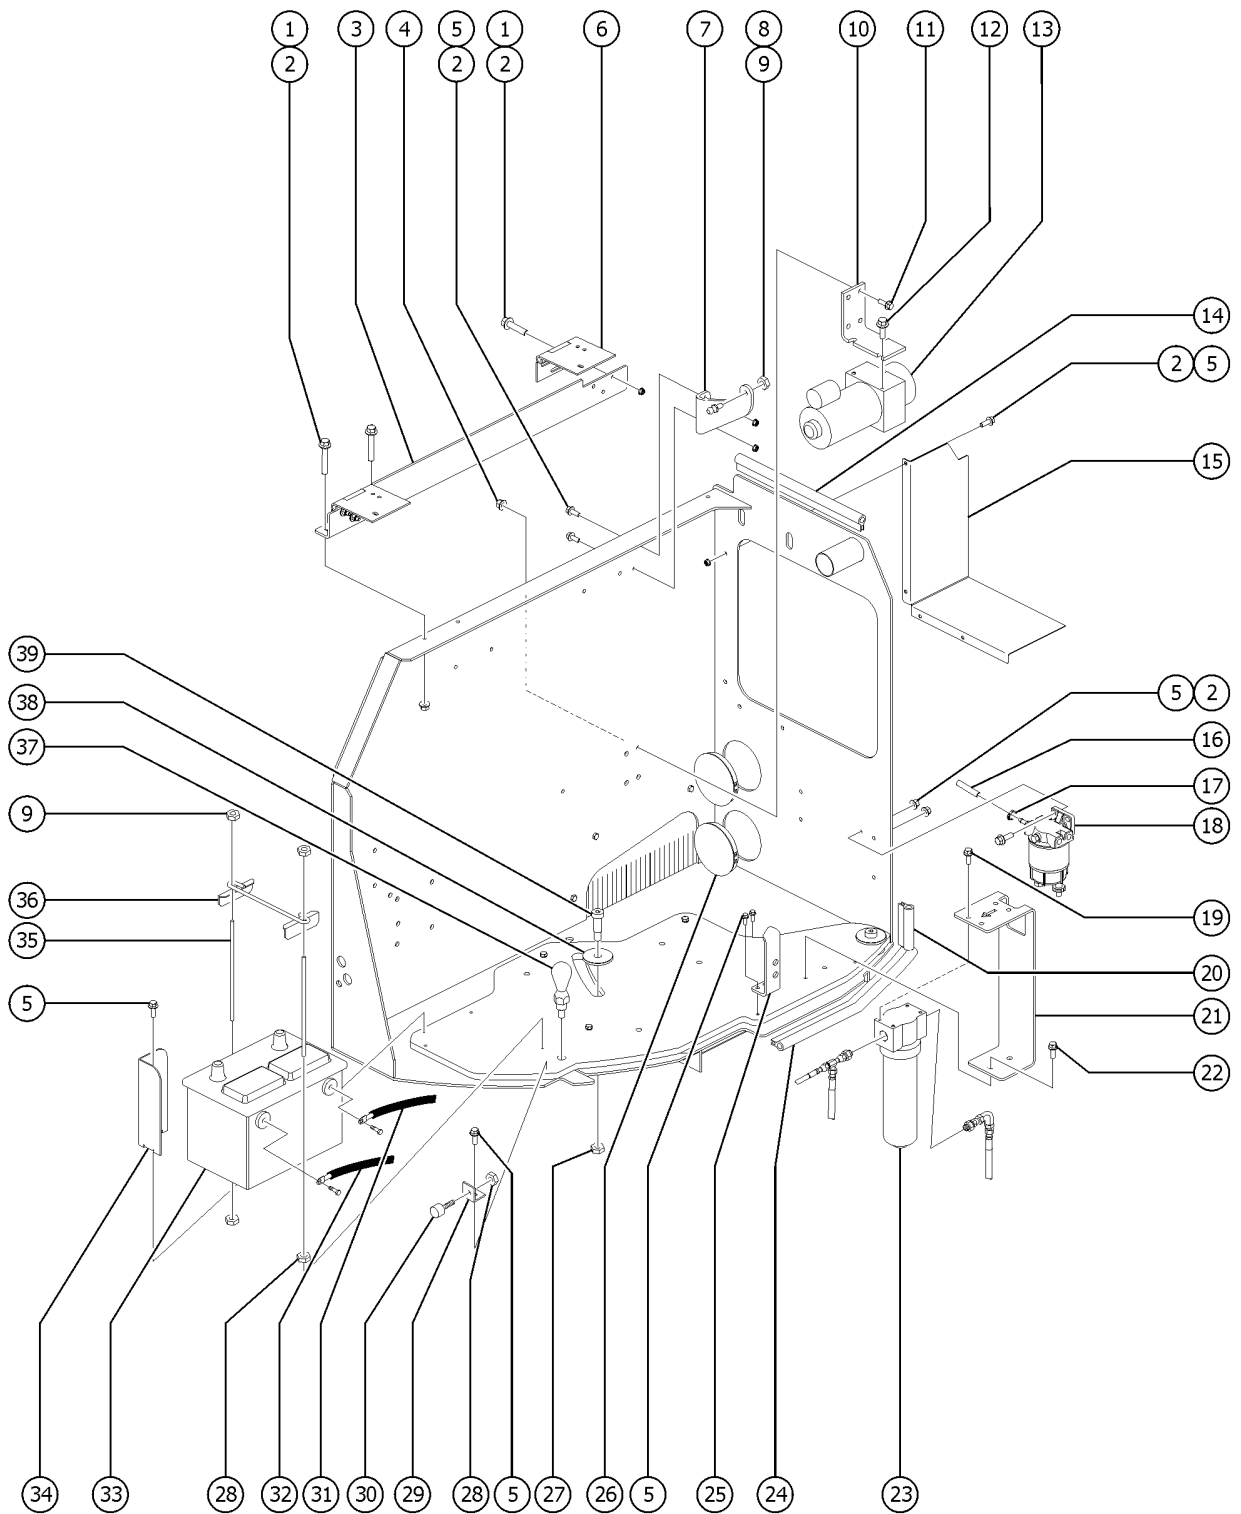

405.1 Kubota D-1105 (diesel), View 5

<i>Item</i>	<i>Part No.</i>	<i>Description</i>	<i>Qty.</i>
23A		FILTER ASY,M PRESS,SAE8,WOIND* (77139) ..... component no longer available	1
23A-	60857GT	FILTER,ELEMENT,BETA(5)=1000 for 77139, to SN Z3416F-10950 (please verify filter assembly before ordering)	
23B	1267807GT	ASSEMBLY, MED. PRESS. FILTER, ... from SN Z3416F-10951	1
23B-	1268229GT	ELEMENT-5 MIC, PAPER, W/ BYPASS for 1267807, from SN Z3416F-10951 (please verify filter assembly before ordering)	
24	139261GT	TRIM,EDGE,3/16X3/4 END BULB	17
25	42064GT	BRACKET, LATCH	1
26	80229GT	CAP, PLASTIC, 4"	2
27	824039GT	NUT,TL JAM,1/2-13,A,ZAG	2
28	824037GT	NUT, HH JAM, 1/4-20, A, ZAG	3
29	42359GT	ANGLE, BUMPER, MOUNT	1
30	36388GT	BUMPER,RUBBER,.75 X .50H,STUD	1
31	54252GT	BATTERY CABLE,SIDE MOUNT,NEG	1
32	29203GT	BATTERY CABLE,SIDE MOUNT,POS.	1
33	36872GT	BATTERY, 12V, 900 CCA	1
34	74461GT	HEAT, SHIELD	1
35	824209GT	ROD,THREADED,1/4-20X8.5,ZAG	2
36	T107827GT	BATTERY HOLD DOWN	1
37	62290GT	LOCK PIN ASSY,3.25"	1
38	824115GT	WASHER,FLAT,5/8,USS,ZAG	2
39	824229GT	BOLT,SSHS,5/8X1.25X1/2-13,ZAG	2