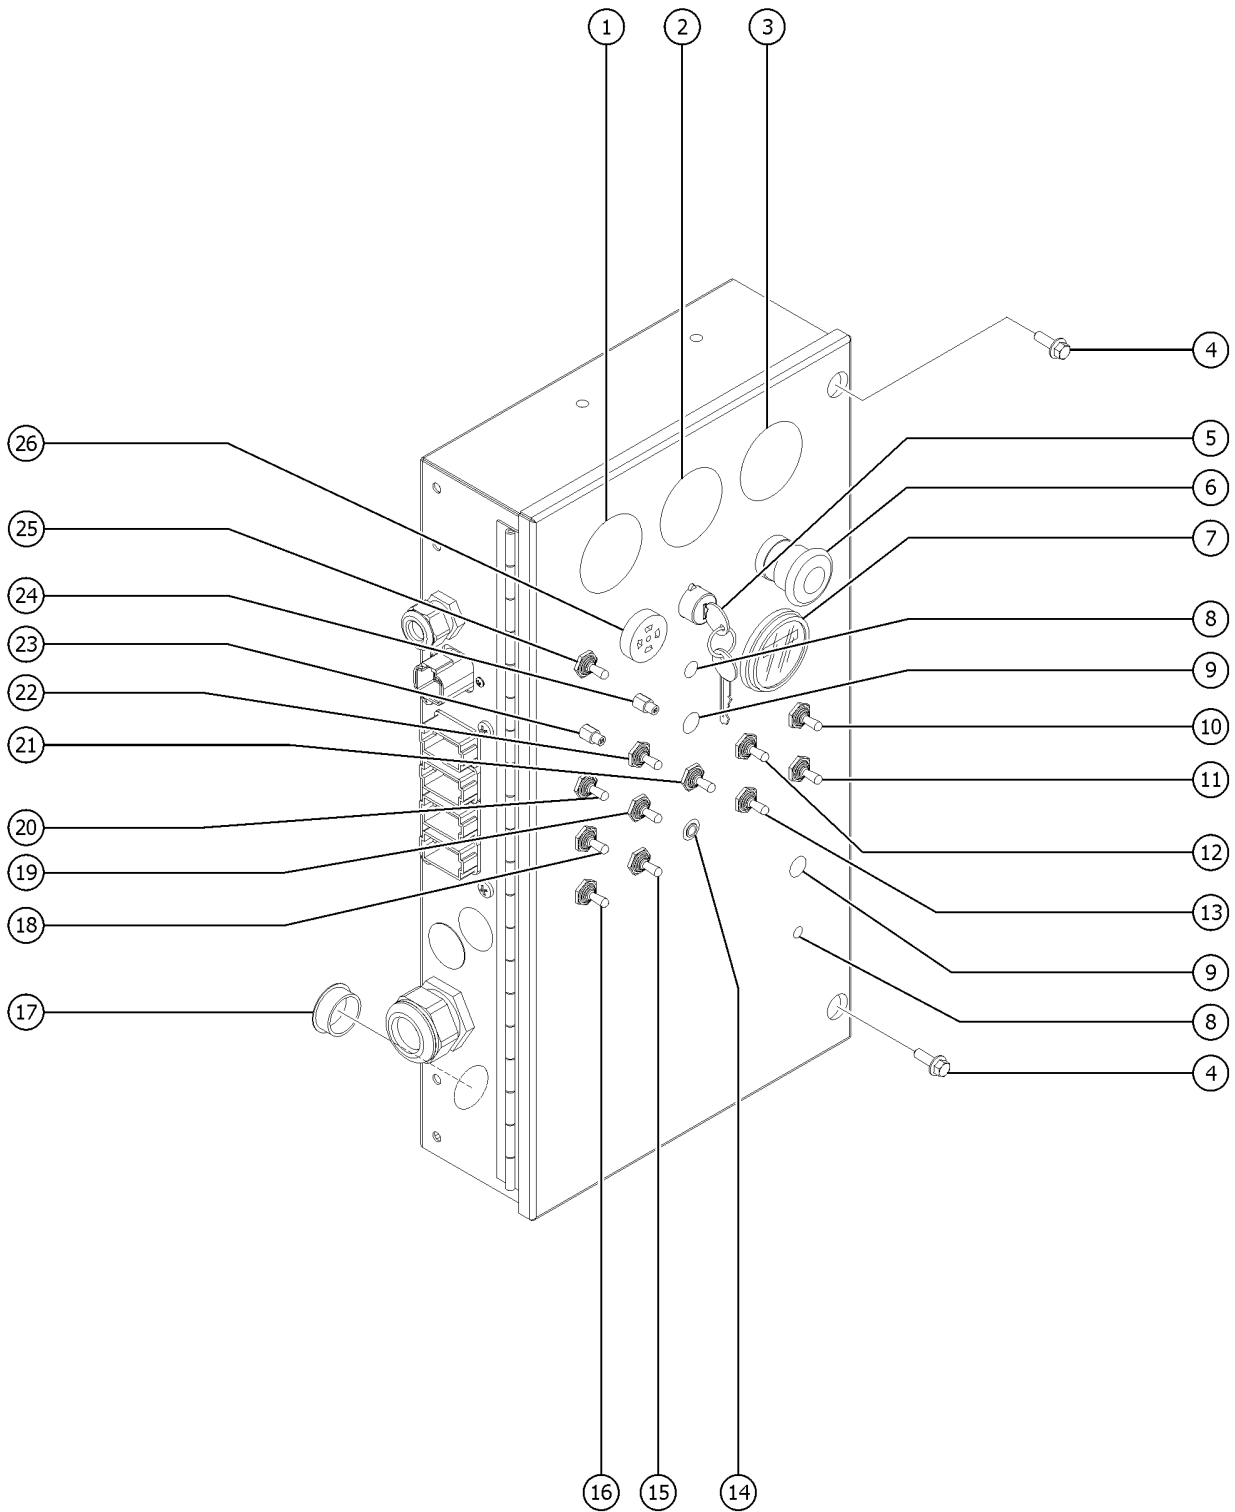

304.1 Ground Control Box, External View

304.1 Ground Control Box, External View

<i>Item</i>	<i>Part No.</i>	<i>Description</i>	<i>Qty.</i>
20	128582-SGT	SWITCH TOGGLE DPDT 3P MOM SHDR ..... (platform level switch)	1
21	128582-SGT	SWITCH TOGGLE DPDT 3P MOM SHDR ..... (jib boom up/down switch)	1
22	128582-SGT	SWITCH TOGGLE DPDT 3P MOM SHDR ..... (primary boom extend/retract switch)	1
23	147094GT	ASSY, CIRCUIT BREAKER 15A ..... (includes mounting fasteners)	1
24	147093GT	ASSY, CIRCUIT BREAKER 10A ..... (includes mounting fasteners)	1
25	128583-SGT	SWITCH TOGGLE SPDT 2P MOM SHDR	
26	45383GT	ALARM,WARBLE TONE 5-30 VDC*** ..... (plastic nut not included)	1
26-	72326GT	NUT,PLASTIC,RING FOR ALARMS