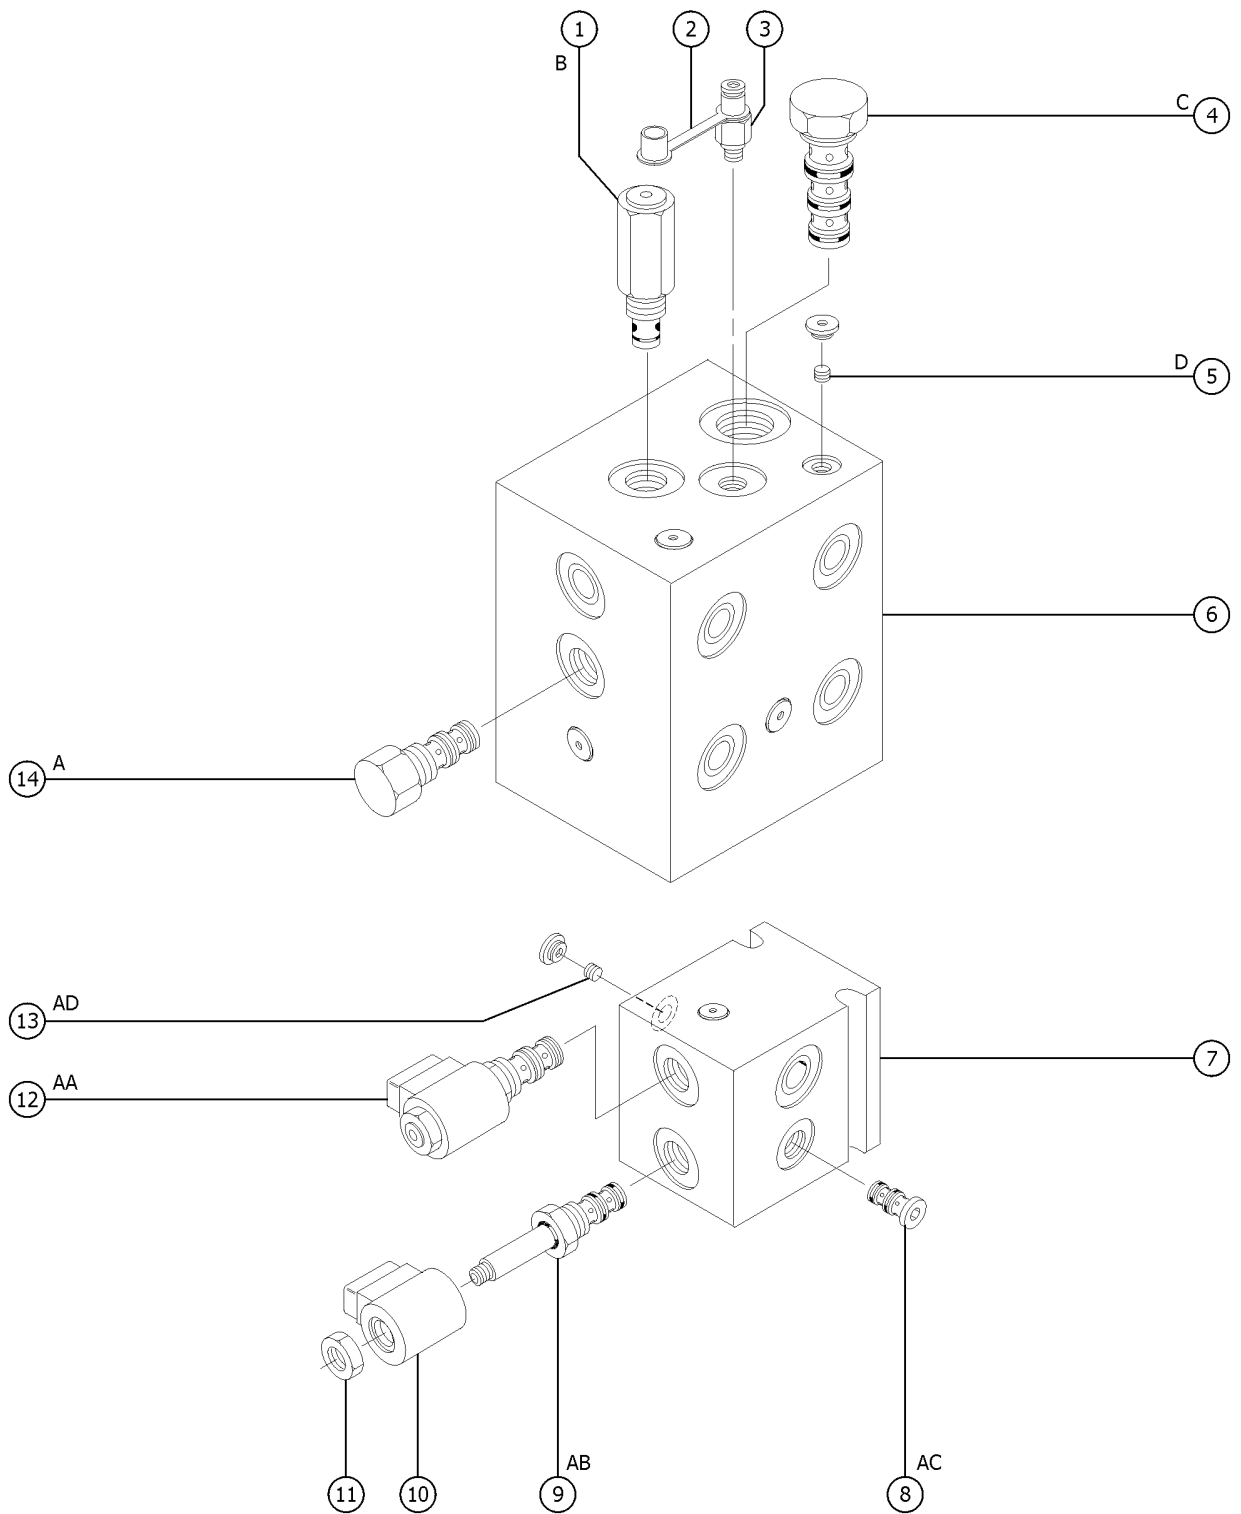

605.1 Rotation Controller, Boom Function Speed

<i>Item</i>	<i>Part No.</i>	<i>Description</i>	<i>Qty.</i>
	29643GT	ROTATION, CNTRLR, DUAL RNG	1
1	35679GT	KNOB, 45048 CONTROLLER	1
2	35680GT	LEGEND,PLSTC,"CREEP TO 9"***	1
3	35678GT	MOUNTING PLATE, 45048	1
4	19731GT	GEAR, SLAVE, MS4,45048	1
5	29943GT	PCB,ASSY,29643 CONTROLLER %%	1
6	19729GT	POTENTIOMETER,56886	1

701.1 Traction and Brake/2-speed Manifolds, 2WD