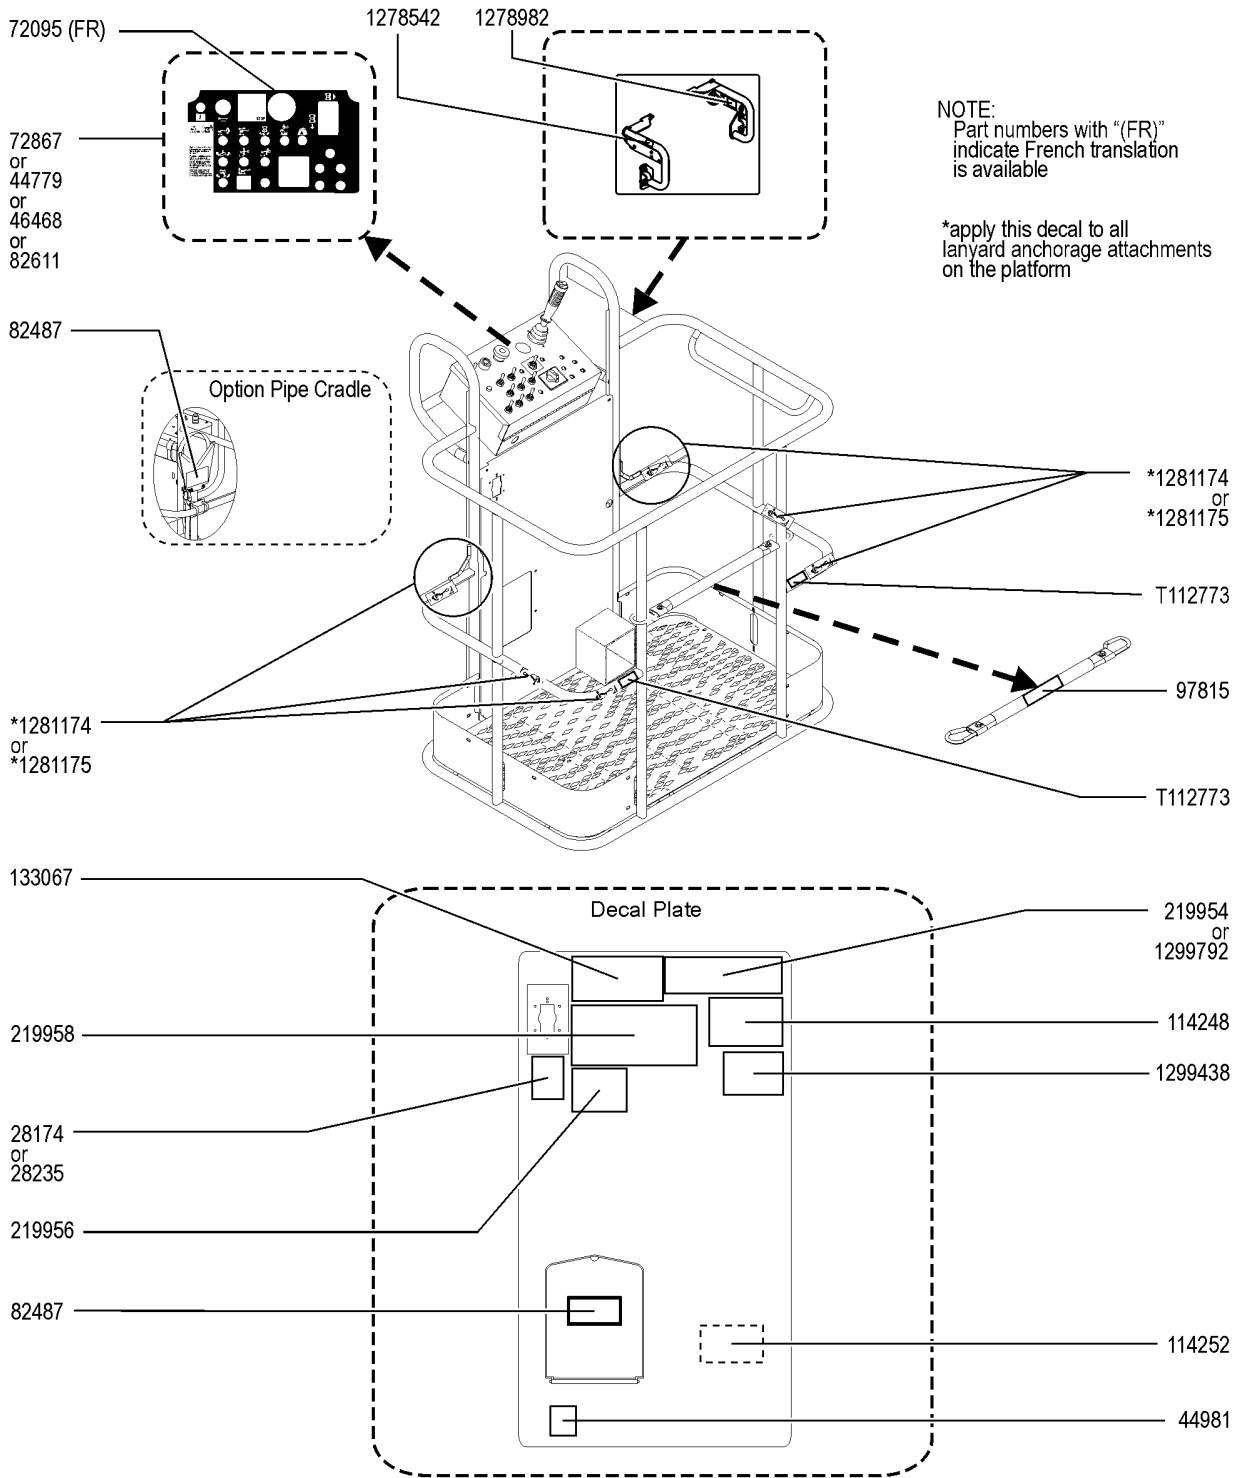

116.1 Symbol Decals, ANSI & CE, Platform (from SN Z34F-14001)

116.1 Symbol Decals, ANSI & CE, Platform (from SN Z34F-14001)

Item	Part No.	Description	Qty.
-	1303608GT	INSTRUCTIONS,INSTALL,PLAT,SYMBOL, Z-34 IC	1
-	1303609GT	DECAL KIT,Z-34 IC,PLAT,SYMBOL,ANSI & CE	1
1	28174GT	DECAL,POWER TO PLATFORM 230V	1
2	28235GT	DECAL,POWER TO PLATFORM 115V	1
3	44779GT	DECAL,GENERATOR OPTION	1
		Option, Generator	
4	44981GT	DECAL LABEL AIRLINE 110PSI	1
5	46468GT	DECAL,FUNCTION OVERRIDE	1
		Option, Aircraft Protection	
6	72095GT	DECAL,PLATFORM CONTROL PANEL	1
7	72867GT	DECAL,LABEL,LIGHTS***	1
		Option, Work Lights	
8	82487GT	DECAL,SYMBOL-READ THE MANUAL	1
9	82611GT	DECAL,DRIVE ENABLE PATCH	1
10	97815GT	DECAL,LABEL,LOWER MIDRAIL	1
11	114248GT	DECAL,LABEL,TIPOVER,TILT AL SY	1
12	114252GT	DECAL,LABEL,TIP OVER LMT SWTCH	1
13	133067GT	DECAL,DANGER,ELEC.HAZ.STAY CLR	1
14	219954GT	DECAL,TIP-OVER HAZARD,CE	1
15	219956GT	DECAL,PLATFORM OVERLOAD	1
16	219958GT	DECAL,TIP-OVER,CRUSH	1
17	1278542GT	DECAL, INSTRUCTION, CONTACT ALARM	1
18	1278982GT	DECAL, INSTRUCTION, ACTUATOR SWITCH SOCKET	1
19	1281174GT	DECAL,LANYARD,FALL ARREST/FALL RESTRAINED	6
20	1281175GT	DECAL,LANYARD,FALL RESTRAINED	6
21	1299438GT	DECAL,SYMBOL,SLOPE RATING,Z34IC	1
22	1299792GT	DECAL,TIP-OVER HAZARD, AIRCRAFT, SYM	1
		Option, Aircraft Protection	
23	T112773GT	TAPE, PROTECTIVE MASK	2