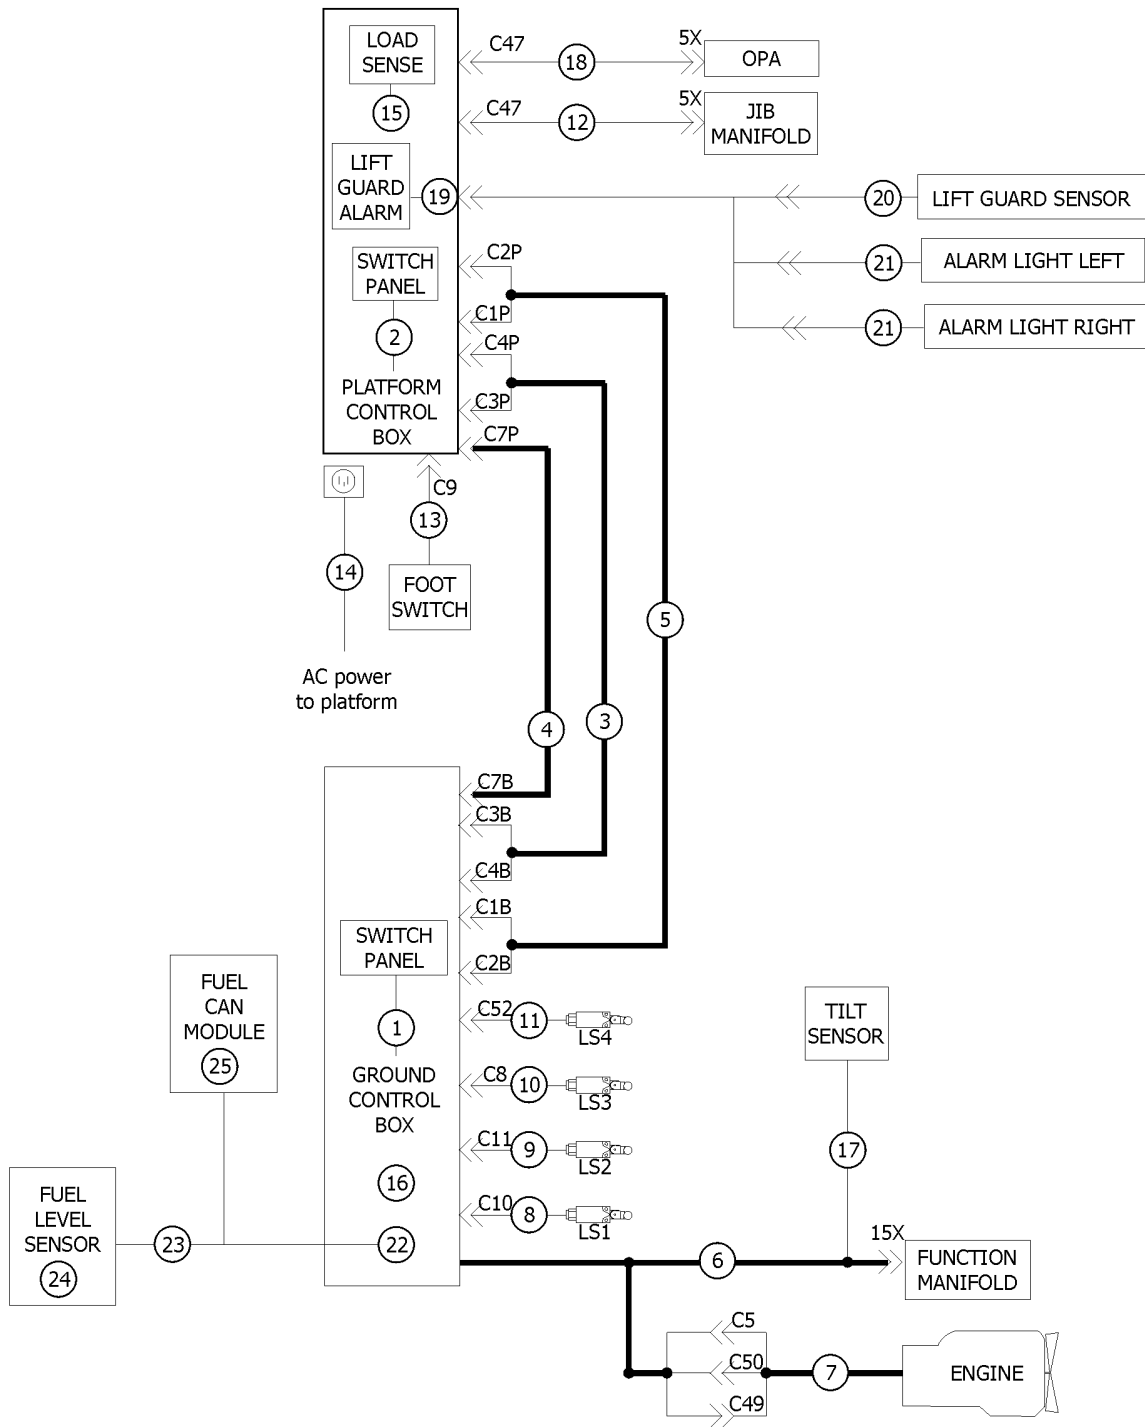

307.1 Wire Harness Diagram

307.1 Wire Harness Diagram

Item	Part No.	Description	Qty.
13	110255GT	ASSEMBLY FOOT SWITCH ..... Refer 307.113	1
14	43956GT	WIRE CABLE,14/3 CON.TPE JKT*	600
15	147251GT	HARNESS, LOAD SENSE CE models only (to SN Z34F-14000) (Refer 307.115)	
15B	217371GT	HARNESS,LOAD SENSE RECOVERY ..... Refer 307.115B	
16	237506GT	ASSEMBLY,RELAY,Z34IC,DIESEL ..... (to SN Z34F-14000) Refer 307.116	1
16-	34052GT	RELAY,SPDT,12V(AUTO) PLUG IN**	8
16-	34053GT	ASSY,RELAY SOCKET, AUTO	8
16-	34054GT	TERM,RELAY N-INSULATED 10-12 G	14
16-	34055GT	TERM RELAY,N-INSULATE 14-16 GA	17
16-	45782GT	DIODE,6 AMP,200 PIV,BULK	2
16-	1298655GT	ASSY,RELAY,GBOX,Z34IC,ANSI ..... ANSI (from SN Z34F-14001)	
16-	1260994GT	ASSY, RELAY, GBOX, Z34IC, CE ..... CE, AUS (from SN Z34F-14001)	
16B	1274207GT	HARNESS, RELAY ASSY, Z34 DF ..... Gas/LPG (to SN Z34F-14000)	
16B-	1298592GT	HARNESS,RELAY,G-BOX,Z34DF,ANSI ..... from SN Z34F-14001	
17	1261844GT	HARNESS, TILT 12V, CSA	1
17-	1285811GT	KIT,TILT ALARM,IC MODELS	
17-	1285689GT	INSTRUCTIONS,INSTALL (LEVEL SENSOR ALARM) ..... for kit 1285811	
18	1255555GT	HARN,PBOX,OPA,HW,12V ..... to SN Z34F-14000 (Refer 307.118)	1
19	1278451GT	HARNESS, OPA2, Z34IC ..... models with Lift Guard Contact Alarm (Refer 307.119)	
19-	1255030GT	PLUG,BLANKING	1
20	1278119GT	ASSEMBLY, SENSOR, PROX, CONTACT ALARM ..... Refer 307.120	
21	1278111GT	ASSEMBLY, LIGHT, CONTACT ALARM ..... Refer 307.121	
21B	1285850GT	ASSEMBLY,AMBER LIGHTS,CONTACT ..... Refer 307.121B	
22	1285866GT	HARN, FUEL LEVEL POWER/CAN,Z34 ..... (from SN Z34F-12448, diesel; from SN Z34F-12504, gas) (Refer 307.122)	1
23	1285867GT	HARN, FUEL LEVELSENSE,Z34 ..... (from SN Z34F-12448, diesel; from SN Z34F-12504, gas) (Refer 307.123)	1
24	1271770GT	SENSOR, FUEL LEVEL, 30" DIESEL ..... (from SN Z34F-12448, diesel; from SN Z34F-12504, gas)	1
24B	1271771GT	SENSOR, FUEL LEVEL, 24" GAS ..... (from SN Z34F-12448, diesel; from SN Z34F-12504, gas)	1
25	1283904GT	CAN CONVERTER, 1.15 - 4.14 V RANGE ..... (from SN Z34F-12448, diesel; from SN Z34F-12504, gas)	1