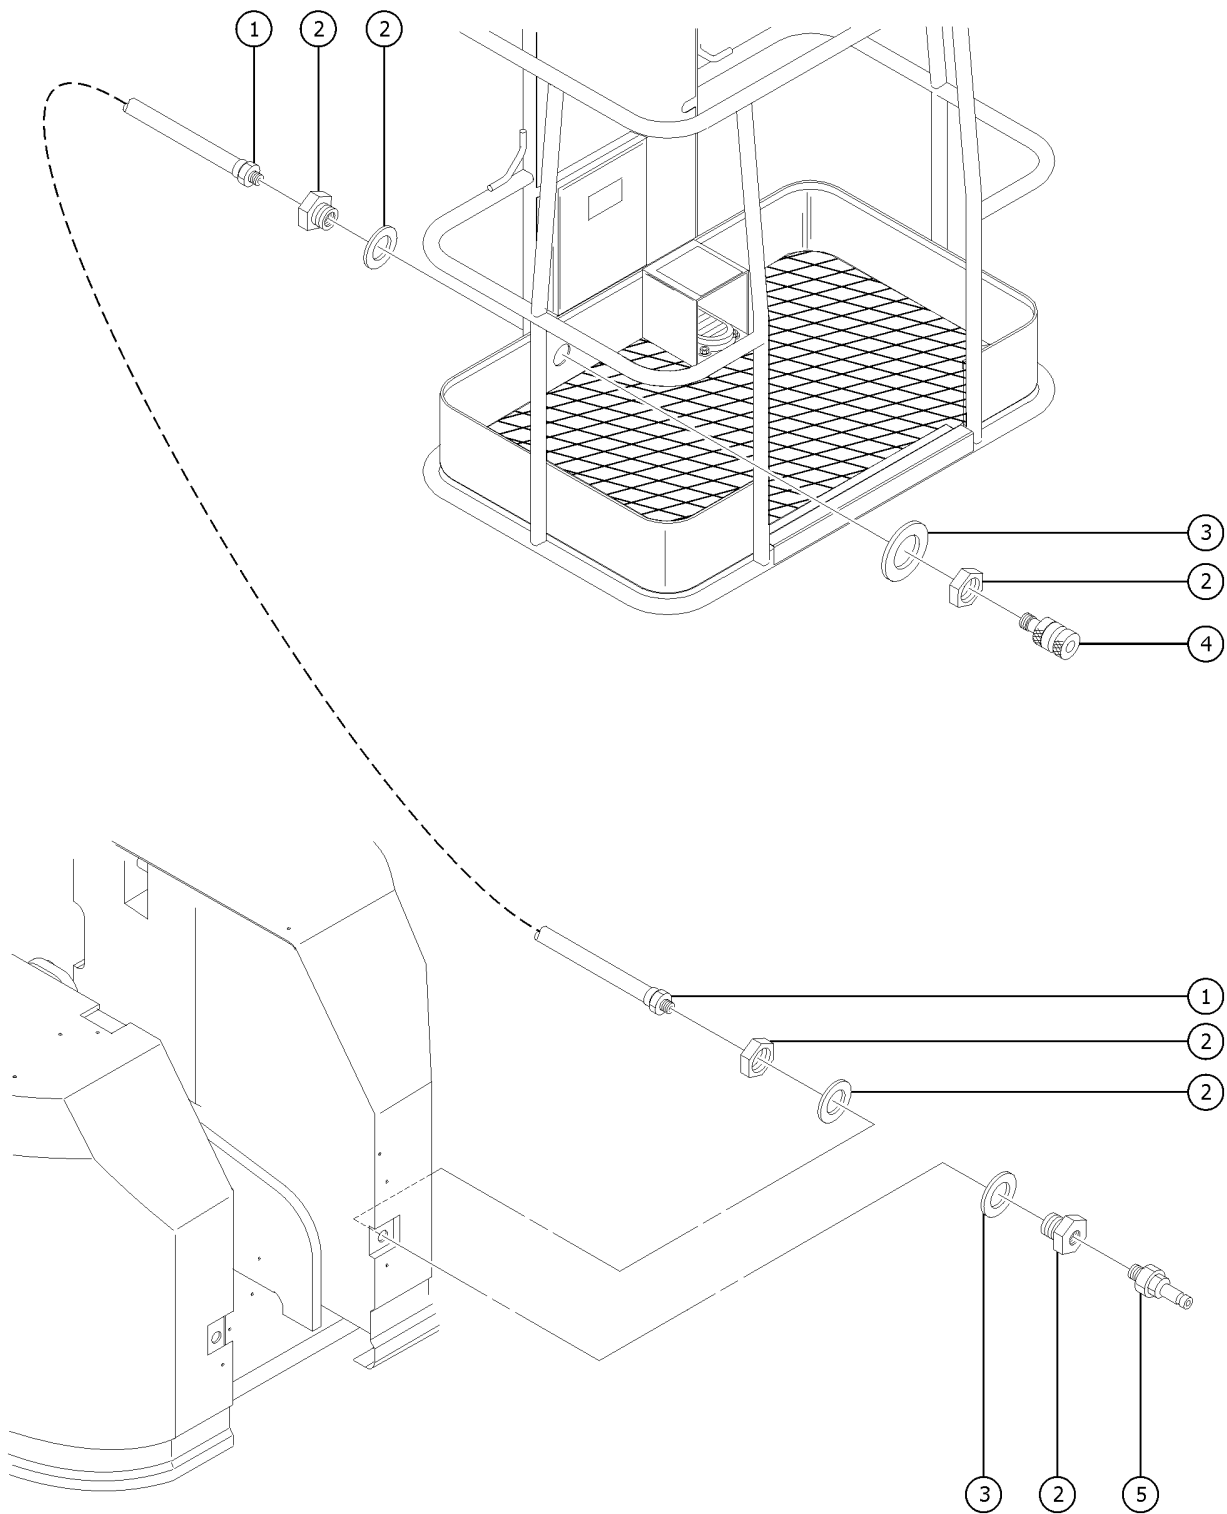

801.1 Air Line to Platform

801.1 Air Line to Platform

<i>Item</i>	<i>Part No.</i>	<i>Description</i>	<i>Qty.</i>
1	52960GT	AIRLINE ASSY W/FITTINGS, Z34BE .....	1
2	27900GT	BULKHEAD,FEMALE X 6 X 6 .....	2
3	824116GT	WASHER,FLAT,1.0,F436,HRD,ZAG .....	2
4	27895GT	COUPLER,1/4"SERIES 3/8 MPT .....	1
5	27894GT	PLUG,1/4"SERIES,3/8 MPT .....	1