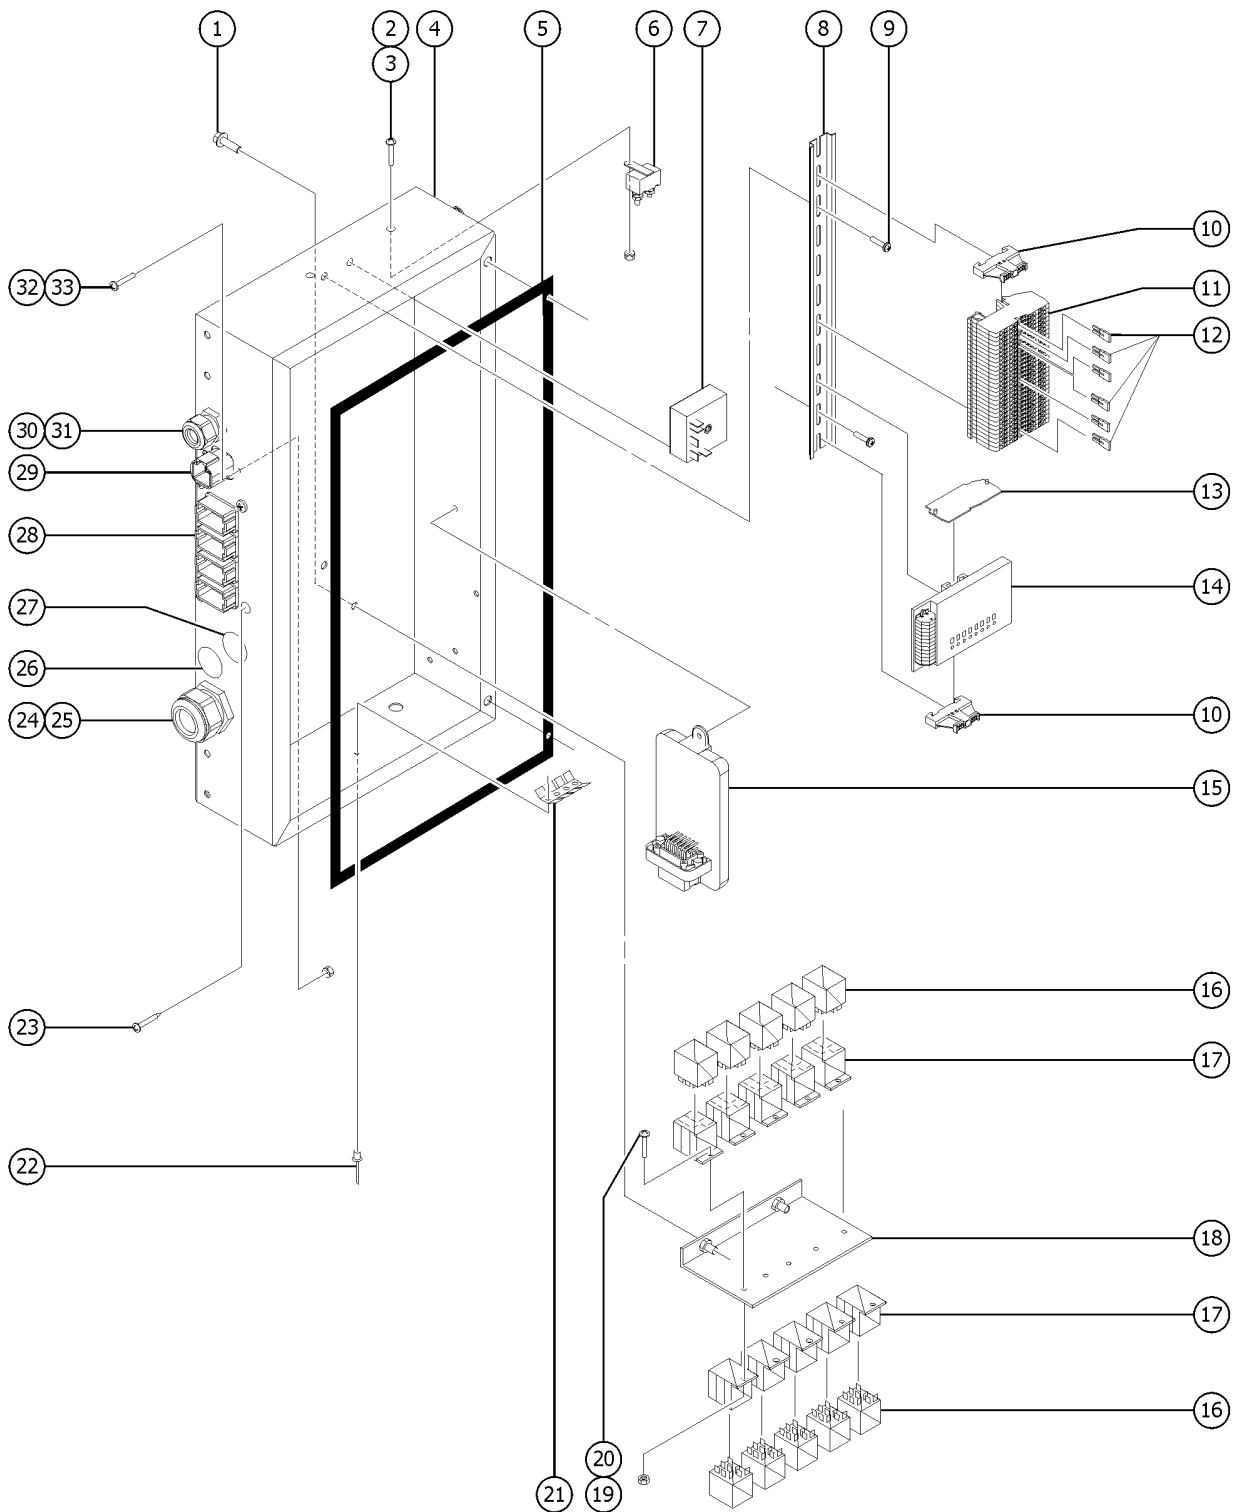

305.1 Ground Control Box, Internal View

Item	Part No.	Description	Qty.
-	1274207GT	HARNESS, RELAY ASSY, Z34 DF (models with GM gasoline engine) to SN Z34F-14000	
1	824078GT	SCREW,HHF,1/4-20X.75,8,ZAG	2
2	824215GT	SCREW, PHPM, 10-32 X .75, ZAG	1
3	824032GT	NUT,TL FLG,10-32,F,ZAG	1
4	110648GT	GROUND CONTROL BOX W/DECAL (includes item 5) to SN Z34F-14000	1
4-	23404GT	NUTSERT,1/4-20,STEEL CAD PLTD	
4B	1292572GT	CONTROL BOX, GROUND from SN Z34F-14001	1
5	42065GT	GASKET,GROUND CONTROL BOX	1
6	128935GT	CIRCUIT BKR 10A TYPE 2 METAL	1
7	121846GT	RELAY,TIME DELAY,2 SEC,10A	
8	36871GT	DIN RAIL,14.75" **	1
9	824222GT	SCREW,PHPM SEMS ET,10-32X.625,	2
10	74913GT	END STOP, DIN RAIL,SCREW CLAMP	2
11	1273821GT	TERMINAL RAIL, ASSY,Z34DF	
11-	217046GT	KIT, TERMINAL BLOCK (use if replacing a jumpered terminal block)	
11B	216789GT	ASSY,TERMINAL RAIL,Z34IC (models with diesel engines) (includes items 8, 10-12)	
12	74917GT	JUMPER COMB, 2-WAY,WIELAND (models with diesel engines)	2
12B	74918GT	JUMPER COMB, 3-WAY,WIELAND (models with gas engines)	2
13	216793GT	TERMINAL BLOCK END PLATE	1
14	56057GT	MODULE,IGNITION/START,12/24V (models with diesel engines)	1
15	128045GT	MODULE,LOAD SENSE 2007	1
15-	824215GT	SCREW, PHPM, 10-32 X .75, ZAG	
15-	824032GT	NUT,TL FLG,10-32,F,ZAG	
16	34052GT	RELAY,SPDT,12V(AUTO) PLUG IN**	
17	58318GT	RELAY SOCKET,AUTO	8
17-	34054GT	TERM,RELAY N-INSULATED 10-12 G	
17-	34055GT	TERM RELAY,N-INSULATE 14-16 GA	
17-	34056GT	TERM,RELAY,N-INSULATE 18-20 GA