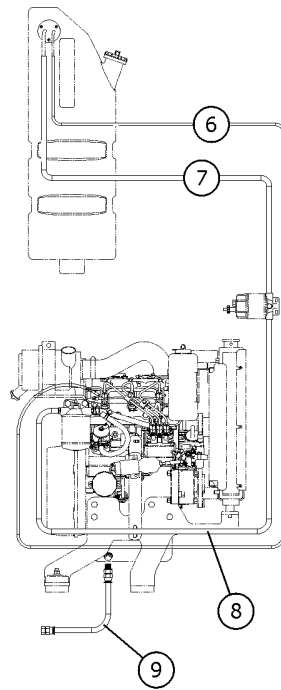

PERKINS
DIESEL ENGINE

LEGEND	
	FITTING
	HOSE ASSEMBLY
	CONNECTOR