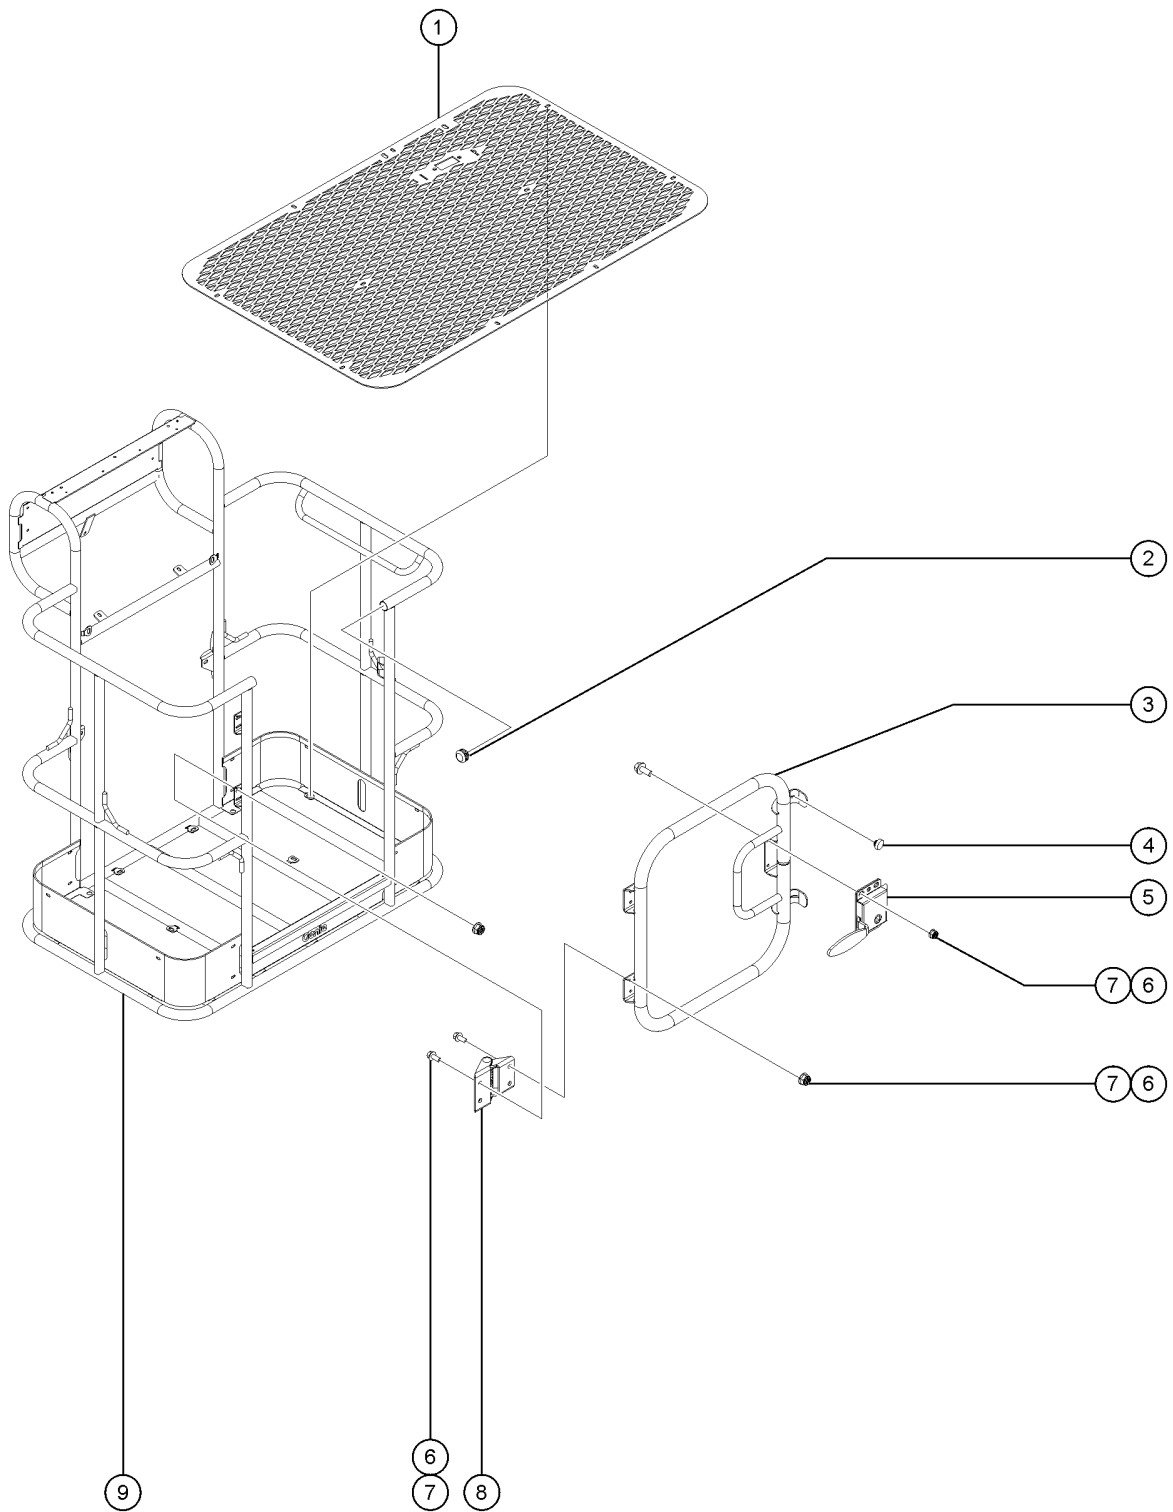

601.2 Platform with Swing Gate (from SN Z34F-13116)

601.2 Platform with Swing Gate (from SN Z34F-13116)

Item	Part No.	Description	Qty.
-	1276941GT	ASSY,4' PLAT WELDMENT W/SWING GATE ..... (4 feet platform)	1
-	1276940GT	ASSY,5' PLAT WELDMENT W/SWING GATE ..... (5 feet platform)	1
1	56465GT	FLOORING,PLATFORM 46X30*** ..... (4 feet platform)	1
1B	56576GT	FLOORING,PLATFORM,56X30 ..... (5 feet platform)	1
2	55753GT	BUMPER, PLASTIC, 1.25 O.D.	2
3	1276939GT	WELDMENT, SWING GATE, 4' & 5' PLAT	1
4	43392GT	BUMPER,BATTERY BOX & RAILS***	2
5	1267747GT	LATCH, SWING GATE	1
6	1277924GT	NUT,NYLOCK FLG,1/4-20,F,ZAG	12
7	1256855	SCREW,HHF,1/4-20X.625,8,ZAG	12
8	104804GT	HINGE, SPRING, LONG LEG	2
9	1276938GT	WELDMENT, PLATFORM, SWING GATE, 4FT ..... (4 feet platform)	1
9B	1276937GT	WELDMENT, PLATFORM, SWING GATE, 5FT ..... (5 feet platform)	1