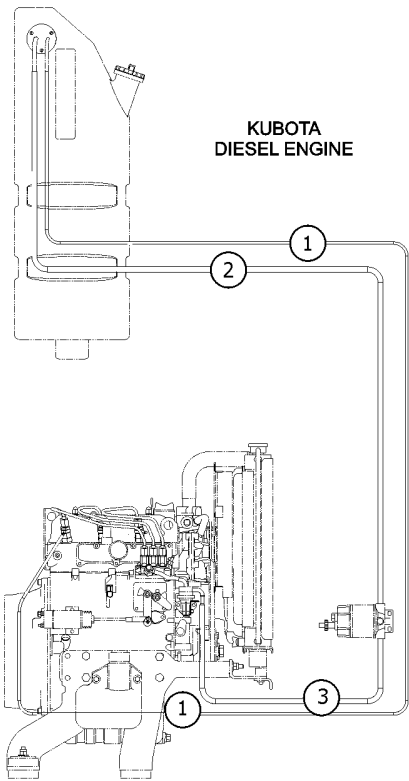

709.1 Fuel Hoses

KUBOTA
DIESEL ENGINE