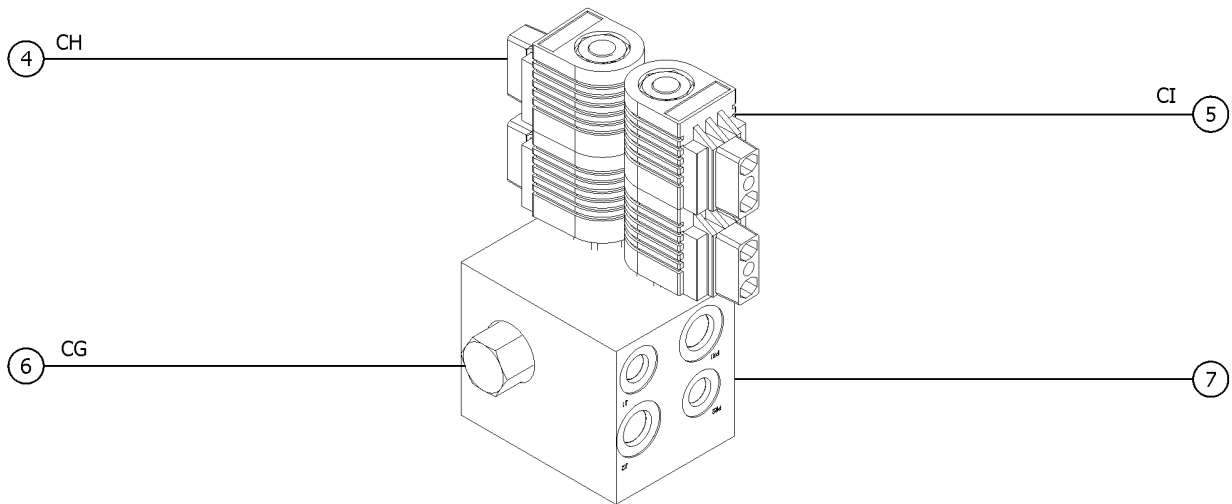

Jib Boom Manifolds