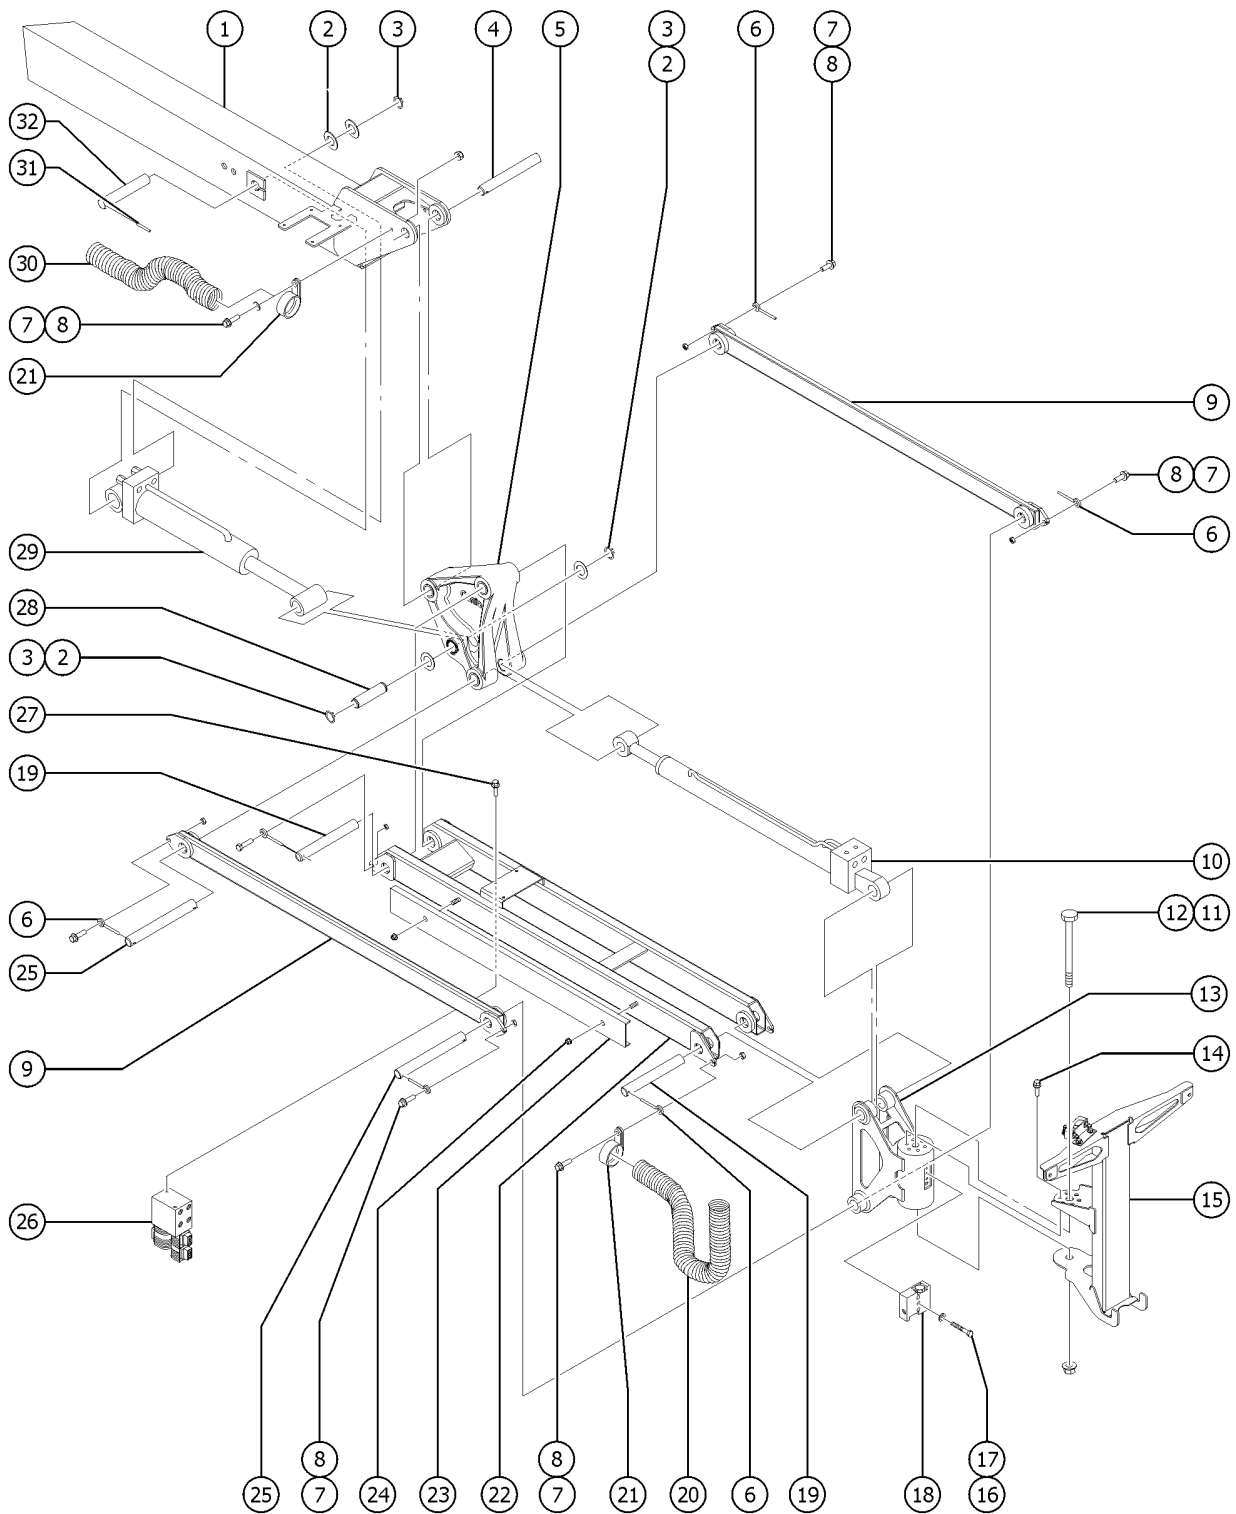

507.1 Jib Boom and Platform Rotator

Item	Part No.	Description	Qty.
22	56976-SGT	JIB BOOM MACH***	
23	36561-SGT	HOSE COVER,JIB BOOM**	
24	824029GT	NUT,TL FLG,3/8-16,G,ZAG	
25	42797GT	PIN,1.25DIAX12.50LG,2HOLE	2
26		Ref. Jib Boom Manifold	
		refer to 704.1	
27	824077GT	SCREW,HHF,1/4-20X.5,8,ZAG	
28	139655GT	PIN,SLAVE CYLINDER	1
29	94217GT	CYLINDER,SLAVE,DONGYANG	1
29-	94260GT	SEAL KIT, LEVELING CYLINDER	
29-	74735GT	VALVE,COUNTERBALANCE	2
29-	47377GT	BEARING,1.25 ID X 1.5 OD X .75	2
		barrel end	
29-	35088GT	BEARING,FL,1.25IDX1.41ODX.89L	2
		rod end	
30	42939-5400GT	WIRE LOOM,1.88 DIA.	1
		(54 inches long)	
31	10665GT	PIN,ROLL,.25 X 1.5***	1
32	50546GT	PIN,1.25DIAX6.36LG,2RING