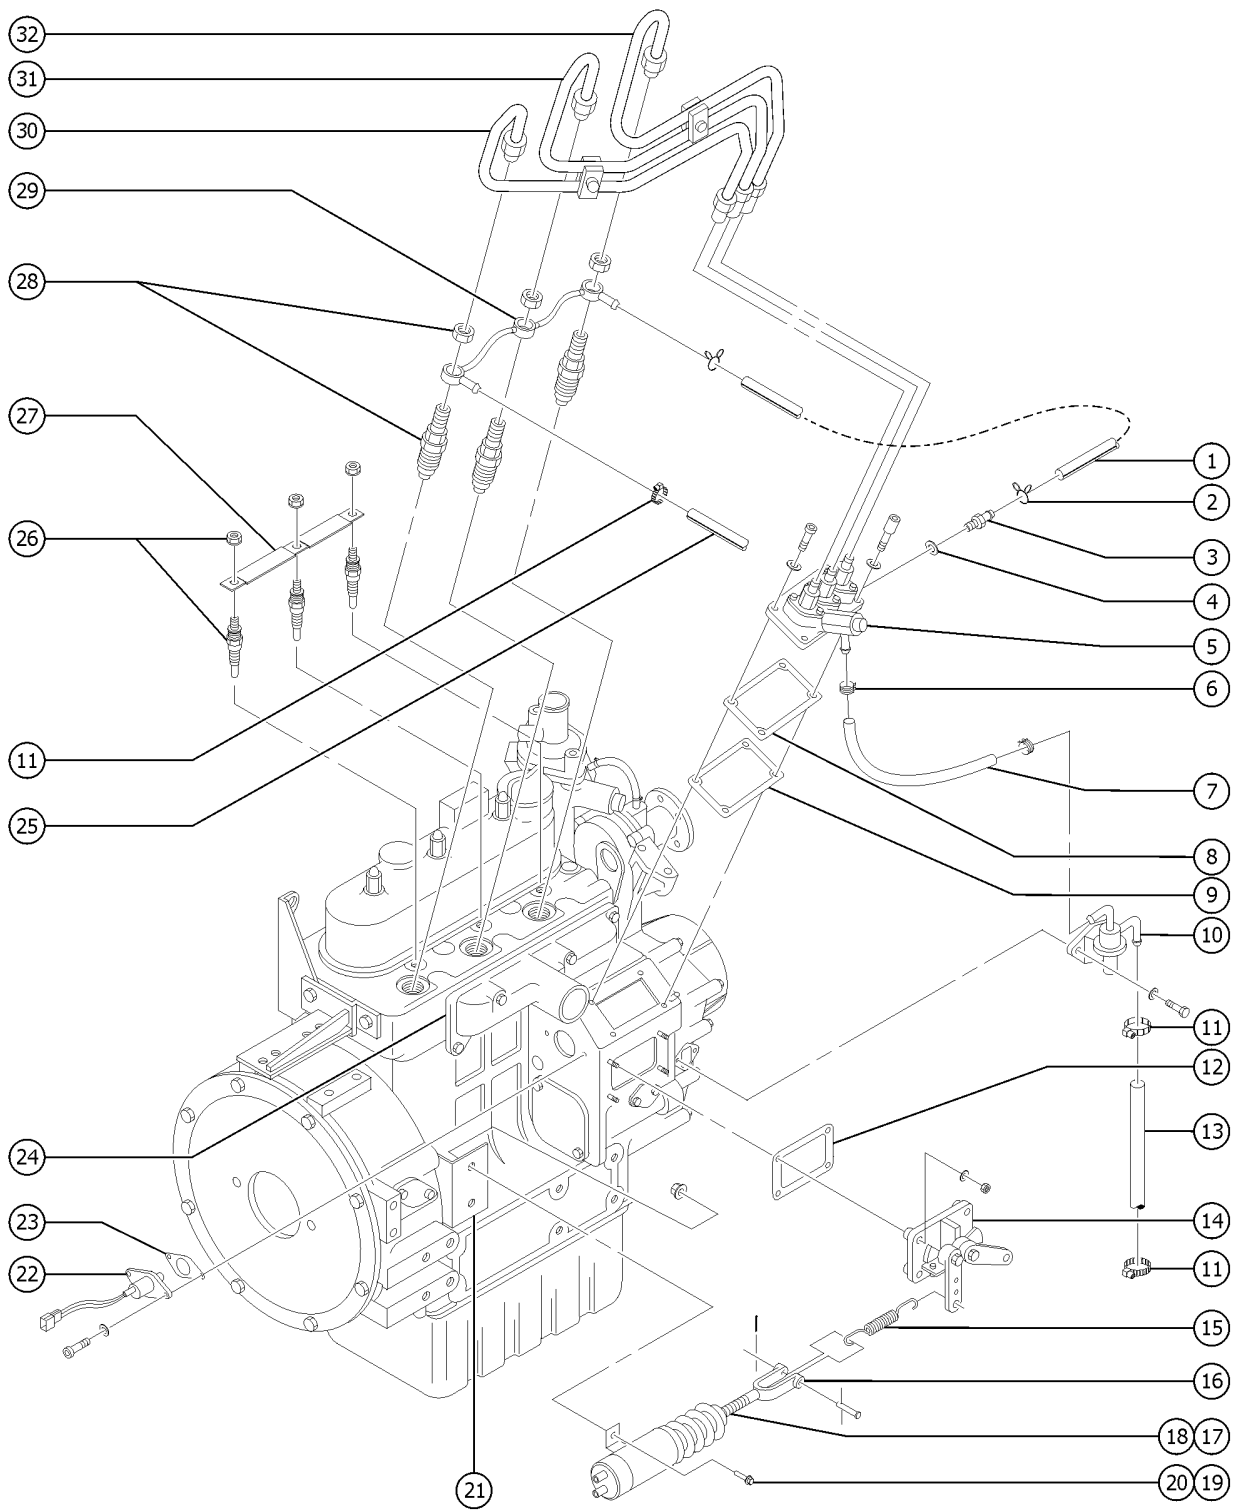

401.1 Kubota D-1105 (diesel), View 1

401.1 Kubota D-1105 (diesel), View 1

<i>Item</i>	<i>Part No.</i>	<i>Description</i>	<i>Qty.</i>
53	139279GT	THERMOSTAT COVER .....	1

402.1 Kubota D-1105 (diesel), View 2