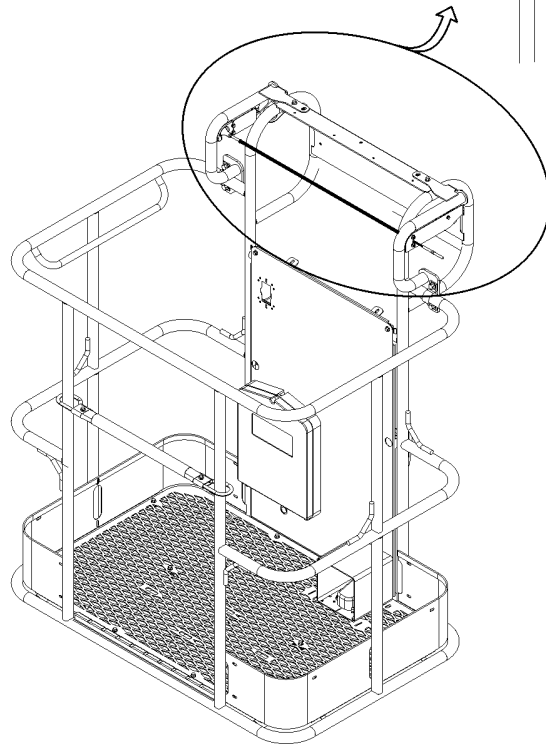

813.1 Lift Guard Contact Alarm

■ Shading indicates decal is hidden from view.

813.1 Lift Guard Contact Alarm

Item	Part No.	Description	Qty.
A-		From January 2017, this option became a standard installation on all models unless the customer specifically request not to have it installed."	
B-	1279136GT	KIT,LIFT GUARD CONTACT ALARM,4'-5' PLATFORM	
C-	1278451GT	HARNESS, OPA2, Z34IC	
D-	19274GT	RELAY,SPDT,12V(AUTO)**	
E-	1278121GT	MODULE, PLUS+1, OPA2 located inside the Platform Control Box	
1	1264934GT	SCREW,HHF,10-24X.5	
2	73575GT	SPRING CLIP,10-24,ZINC	
3	12344GT	NUT,NYLOCK,6-32	
4	1256859GT	SCREW,PHPM,6-32X7/8,ZAG	
5	1278111GT	ASSEMBLY, LIGHT, CONTACT ALARM	2
5B	1285850GT	ASSEMBLY,AMBER LIGHTS,CONTACT	
6	1278542GT	DECAL, INSTRUCTION, CONTACT ALARM	
7	824078GT	SCREW,HHF,1/4-20X.75,8,ZAG	
8	1277924GT	NUT,NYLOCK FLG,1/4-20,F,ZAG	
9	1278119GT	ASSEMBLY, SENSOR, PROX, CONTACT ALARM	1
10	1278433GT	ASSY SENSOR W/HOUSING (Includes holder item 1277877 and sensor part 1278119)	
10-	1277877GT	HOLDER, SENSOR	1
11	1277873GT	FORMING, SENSOR HOLDER	1
12	1278417GT	ASSEMBLY, OPA CABLE, SMALL	1
12-	1278124GT	MAGNET, 1/4-20, 15 LB. Part of assembly 1278417	
12-	1278459GT	OPA WIRE ASSY, SMALL Part of assembly 1278417	
12-	1278368GT	GRIP, CABLE Part of assembly 1278417	
12-	1261184GT	NUT,1/4-20,8,ZAG Part of assembly 1278417	
13	825352GT	SCREW,PHPM,10-32X1.25,ZAG	
14	1264261GT	NUT,SERRATED,10-32,ZAG	
15	1278175GT	WELDMENT, RIGHT OPA, SMALL	1
16	1277875GT	PLATE, CABLE AND WIRE COVER	1
17	1277876GT	GUIDE, CABLE	1