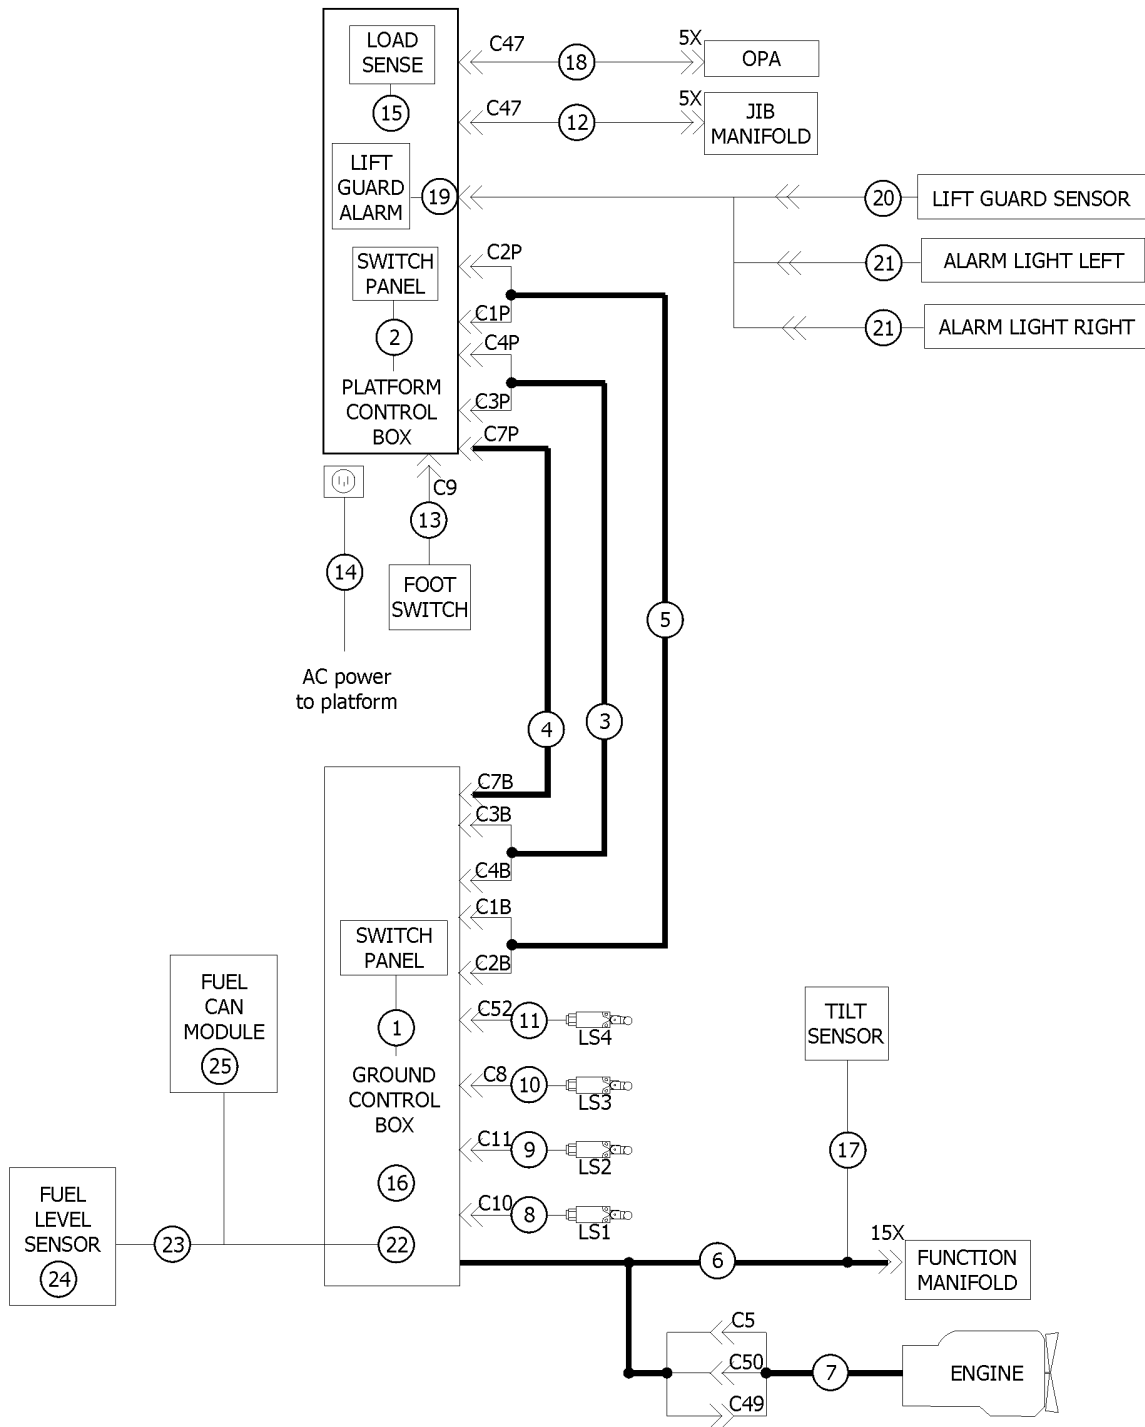

307.1 Wire Harness Diagram

Item	Part No.	Description	Qty.
-	58253GT	KIT,REPAIR,DEUTSCH PLUG,W/TUBE ..... (small kit)	
-	83129GT	KIT,REPAIR,DEUTSH CONNECTORS** ..... (large kit)	
-	61794GT	CRIMPER,DEUTSCH,LIGHT DUTY*** ..... (tool)	
-	1262029GT	CABLE, AUX PUMP, POS	1
-	1262030GT	CABLE, AUX PUMP, NEG	1
-	1264822GT	KIT, TRC RETROFIT, STNDRD ..... Telematics (includes 1264834)	
-	1264834GT	INSTRN, TRC RETROFIT, STNDRD	
-	88832GT	HARNESS,PLUG,NON-LOAD WEIGHING	
1	110640GT	HARNESS BASE BOX IC ..... ANSI, AUS Kubota (D1105) (to SN Z34F-14000) (Refer 307.101)	1
1-	1298656GT	HARNESS,GBOX,Z34IC,ANSI ..... ANSI, Kubota (D1105) (from SN Z34F-14001) (Refer 307.101A)	
1B	1260992GT	HARNESS,GBOX,KUBOTA,CE ..... CE, AUS; Kubota (D1105) (AUS models from SN Z34F-14001) (Refer 307.101B)	1
1C	1274196GT	HARNESS, G-BOX, Z34DF ..... GM .998L (to SN Z34F-14000) (Refer 307.101C)	
1D	1298591GT	HARNESS,G-BOX,Z34DF,ANSI ..... GM .998L (from SN Z34F-14001) (Refer 307.101D)	
2	110645GT	HARNESS, PLAT BOX Z34IC ..... to SN Z34F-14000 (Refer 307.102)	1
2B	1260995GT	HARNESS, PBOX, Z34IC,CE ..... from SN Z34F-14001 (Refer 307.102B)	
3	110240GT	HARNESS CABLE1 18/19 COND. .... green & brown connectors (Refer 307.103)	1
4	110233GT	HARNESS CABLE2 12/3 COND. .... Refer 307.104	1
5	110236GT	HARNESS CABLE3 18/19 COND. .... gray & black connectors (Refer 307.105)	1
6	215985GT	HARNESS,FUNC.MANIFOLD,Z34IC ..... to SN Z34F-14000 (Refer 307.106)	1
6B	1298590GT	HARNESS,FUNC.MANIFOLD,Z34IC,ANSI ..... ANSI (from SN Z34F-14001) (Refer 307.106B)	
6C	1298865GT	HARNESS,FUNC.MANIFOLD,CE ..... CE, AUS (from SN Z34F-14001) (Refer 307.106C)	
7	110253GT	HARN.ENGINE KUB DSL D905/1105 ..... Kubota (D1105) (Refer 307.107)	1
7B	1273584GT	HARNESS, DUAL FUEL ENGINE, PSI ..... GM .998L (Refer 307.107B)	
8	110244GT	HARNESS LS1 OP EXT/RET ..... Refer 307.108	1
9	110245GT	HARNESS LS2 OP PRIMARY ..... Refer 307.109	1
10	110232GT	HARNESS LS3 OP DRIVE ENABLE ..... Refer 307.110	1
11	110246GT	HARNESS LS4 OP SECONDARY ..... Refer 307.111	1
12	110256GT	HARNESS JIB CABLE SMB ..... Refer 307.112	1