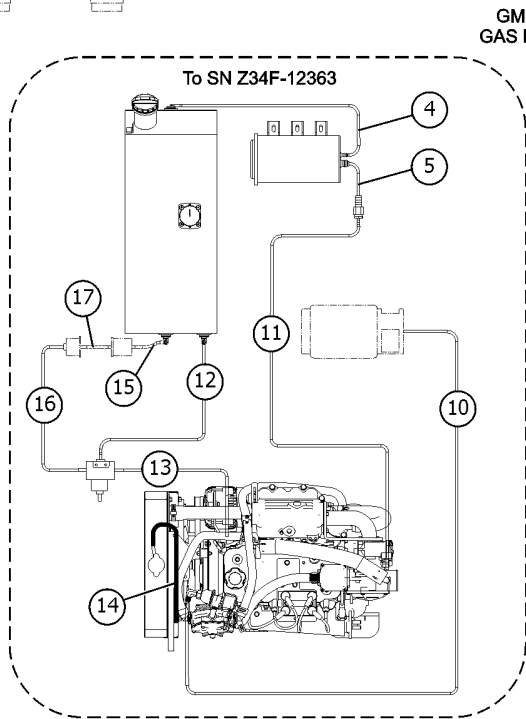

709.1 Fuel Hoses

KUBOTA  
DIESEL ENGINE

PERKINS  
DIESEL ENGINE

LEGEND	
	FITTING
	HOSE ASSEMBLY
	CONNECTOR

GM .998L  
GAS ENGINE

From SN Z34F-12364

Item	Part No.	Description	Qty.
1A	35418GT	HOSE,FUEL,3/16,SAE 30R7 (models with Kubota diesel) (to SN Z34F-12363)	70
1B	35418GT	HOSE,FUEL,3/16,SAE 30R7 (models with Kubota diesel) (from SN Z34F-12364)	72
2A	27089GT	HOSE,5/16 FUEL,SAE 30R7 (models with Kubota diesel) (to SN Z34F-12363)	54
2B	27089GT	HOSE,5/16 FUEL,SAE 30R7 (models with Kubota diesel) (from SN Z34F-12364)	56
3	27089GT	HOSE,5/16 FUEL,SAE 30R7 (models with Kubota diesel)	16
4A	1263243GT	HOSE, FUEL, 1/4" ID, 10.00" LG (models with Kubota or GM gasoline) (to SN Z34F-12363)	1
4B	1282469GT	HOSE, FUEL, 1/4" ID, 41.00" LG (models with GM engine with plastic fuel tank from SN Z34F-12364)	1
5A	1263242GT	HOSE,FUEL, 1/2"ID, 12.00"LG (models with Kubota or GM gasoline) (to SN Z34F-12363)	1
5B	1284520GT	HOSE, FUEL, 1/2" ID, 3.00" LG (models with GM engine with plastic fuel tank from SN Z34F-12364)	1
6	35418GT	HOSE,FUEL,3/16,SAE 30R7 (models with Perkins diesel)	70
7	27089GT	HOSE,5/16 FUEL,SAE 30R7 (models with Perkins diesel)	54
8	27089GT	HOSE,5/16 FUEL,SAE 30R7 (models with Perkins diesel)	16
9	139169GT	HOSE ASSY, 3/8",21.00 (models with Perkins diesel)	1
10	235487GT	HOSE ASSY, LP GAS (models with GM gasoline)	1
11A	1274015GT	HOSE, FUEL VENT (models with GM gasoline) (to SN Z34F-12363)	1
11B	1284519GT	HOSE, FUEL VENT, 100" (models with GM engine with plastic fuel tank from SN Z34F-12364)	1
12A	1274014GT	ASSEMBLY,FUEL HOSE,5/16" FI (models with GM gasoline) (to SN Z34F-12363)	62
12B	1282825GT	ASSY,FUEL HOSE,5/16"ID, 88",FI (models with GM engine with plastic fuel tank from SN Z34F-12364)	1
13	1274013GT	ASSEMBLY,FUEL HOSE,5/16" FI (models with GM gasoline)	35
14	822606-1800GT	TUBING,VINYL,3/8 CLEAR (models with GM gasoline)	1
15A	1274010GT	ASSEMBLY,FUEL HOSE,5/16" FI (models with GM gasoline) (to SN Z34F-12363)	8
15B	1282468GT	ASSY,FUEL HOSE,5/16"ID, 44", FI (models with GM engine with plastic fuel tank from SN Z34F-12364)	1
16	1274012GT	ASSEMBLY,FUEL HOSE,5/16" FI (models with GM gasoline)	47
17	1274011GT	ASSEMBLY,FUEL HOSE,5/16" FI (models with GM gasoline)	3