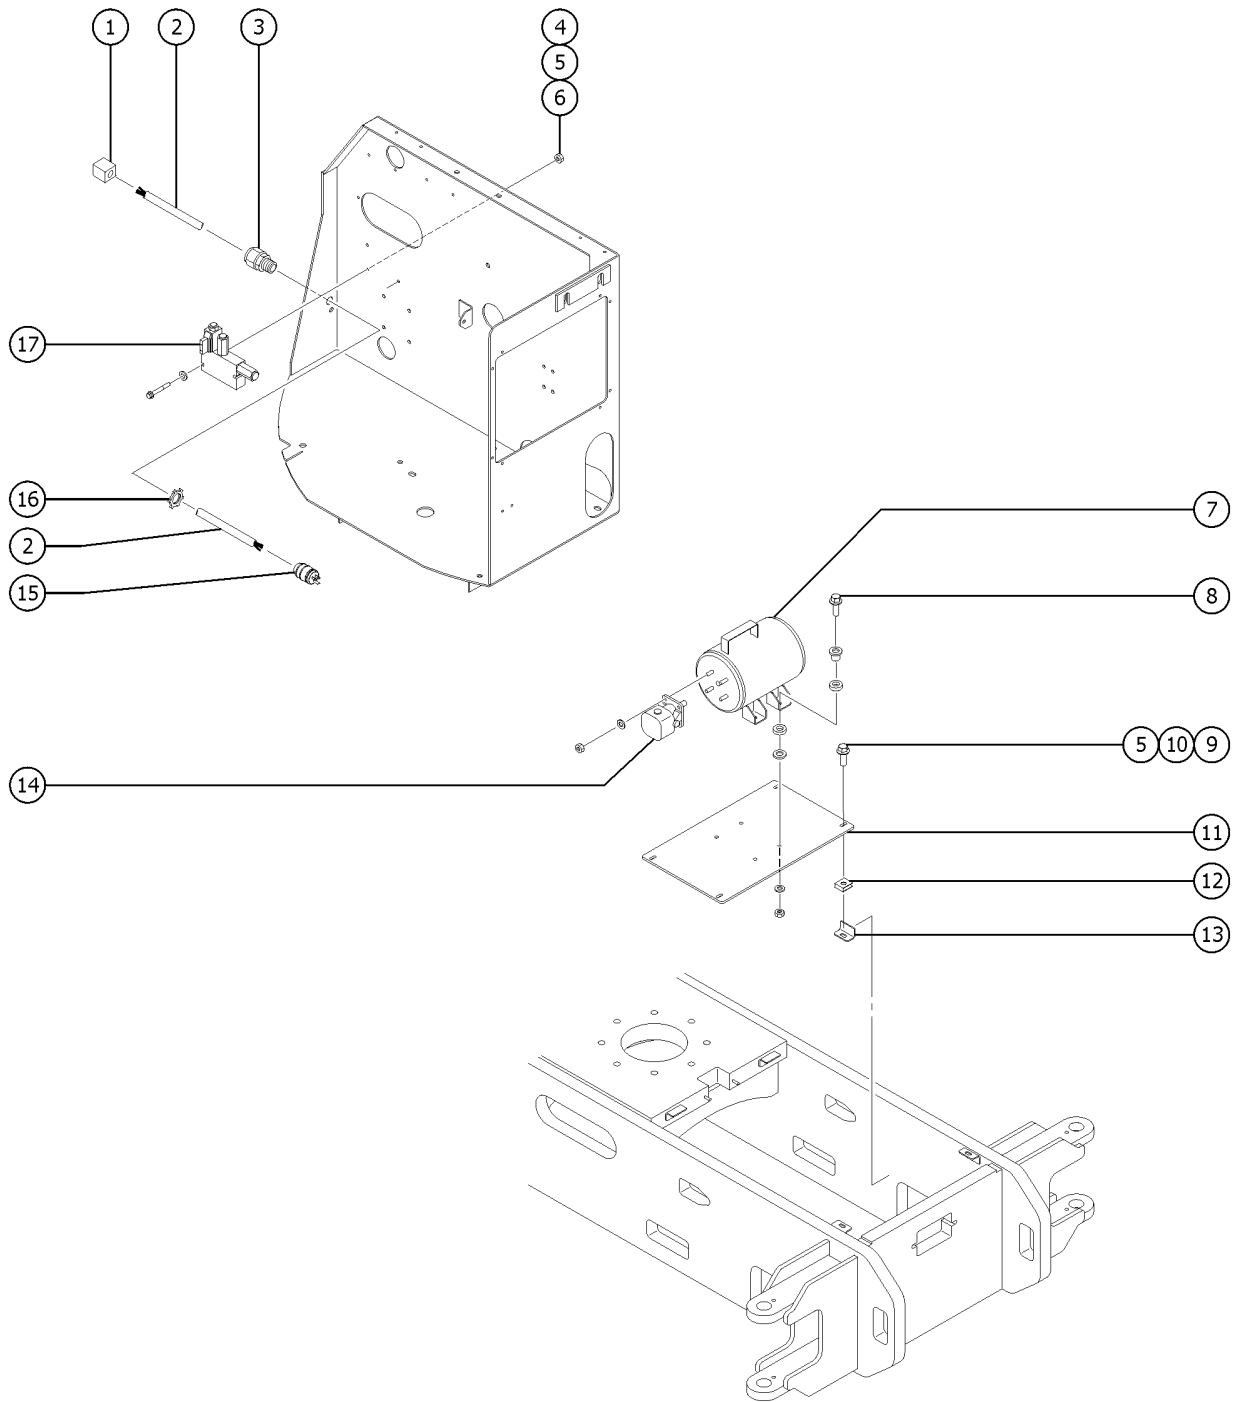

814.1 2000 Watt Generator

<i>Item</i>	<i>Part No.</i>	<i>Description</i>	<i>Qty.</i>
1	119404GT	CONN,RECEP 120AC/15A DOMESTIC	1
2	43956GT	WIRE CABLE,14/3 CON.TPE JKT*	96
2-	20973GT	WIRE LOOM,3/8 POLY SLIT	12
3	7056GT	CONN,SQUEEZE,1/2NPT .38-.50,SM	1
4	1277924GT	NUT,NYLOCK FLG,1/4-20,F,ZAG	
5	6638GT	WASHER,FLAT,USS,1/4"Y	
6	824083GT	SCREW,HHF,1/4-20X2.5,8,ZAG	
7	56258GT	GENERATOR,2000W,110VAC,60HZ	1
8	13918GT	SCREW,HHC,3/8-16 X 1.75,GRD.8	
9	6888GT	SCREW,HHC,1/4-20 X 1	
10	6356GT	WASHER,LOCK,.25	
11	56164GT	PLATE,GENERATOR MOUNTING	1
12	56912GT	SPRING CLIP,1/4-20,.025-.15X.5	
13	25847GT	ANGLE,CHASSIS COVER MOUNT	4
14	56260GT	MOTOR,.194IN3/REV,BARNES GC	4
15	119403GT	CONN,PLUG 120 AC/15A DOMESTIC	1
16	6935GT	LOCKNUT,ELEC,1/2"	1
17	56156GT	MANIFOLD,GENERATOR	1