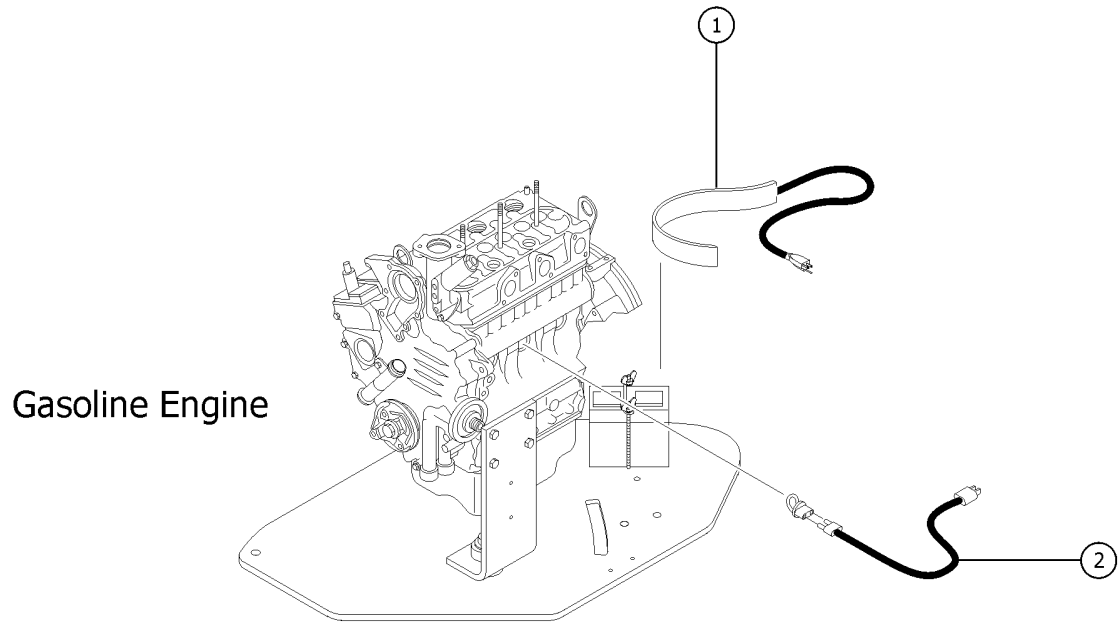

807.1 Cold Start