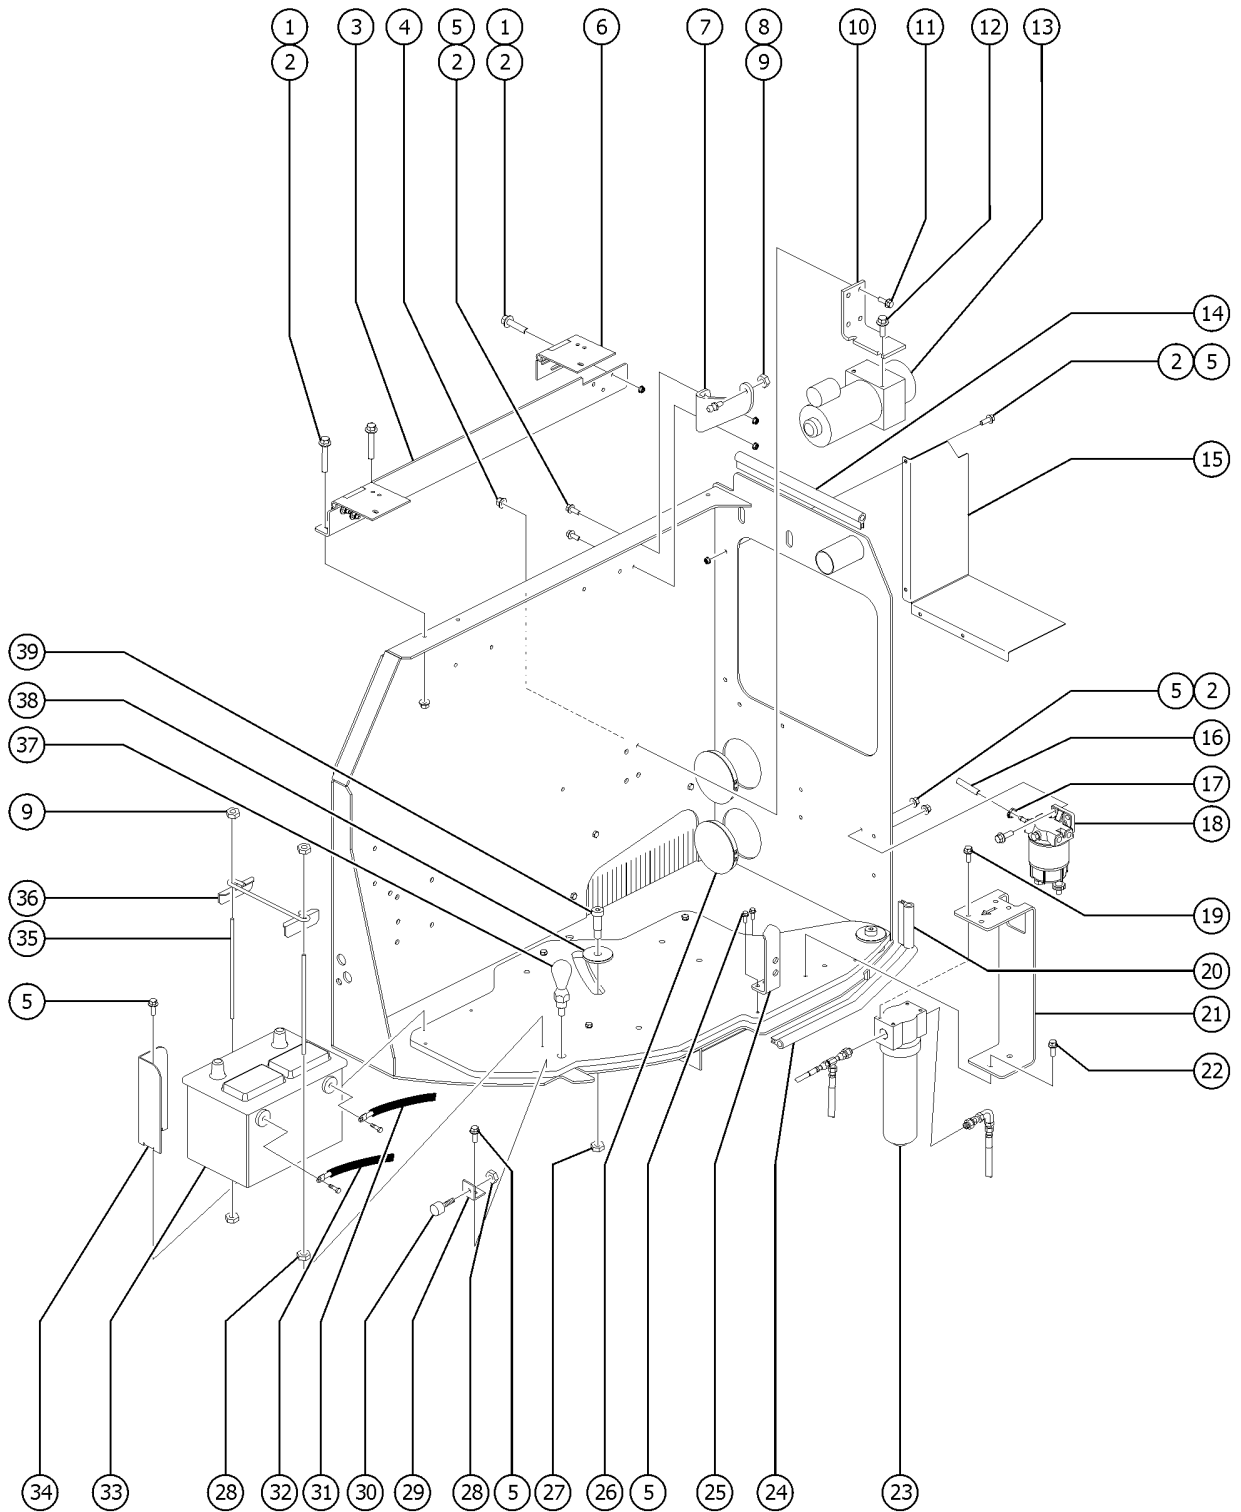

405.1 Kubota D-1105 (diesel), View 5

Item	Part No.	Description	Qty.
1	824079GT	SCREW,HHF,1/4-20X1,8,ZAG	7
2	824027GT	NUT,TL FLG,1/4-20,G,ZAG	14
3	128298GT	FORMING, HING SUPPORT, LONG	1
4	824029GT	NUT,TL FLG,3/8-16,G,ZAG	4
5	824078GT	SCREW,HHF,1/4-20X.75,8,ZAG	
6	75073GT	HINGE,,.375X.120THK.,SLOTTED	2
7	128902GT	BRACKET,ANCHOR,GAS STRUT	1
8	1252977GT	NUT,TL JAM,5/16-18,A,ZAG	1
9	33555GT	BALL STUD**	1
10	42190GT	BRACKET,AUX.PUMP ATTACHMENT	1
11	824090GT	SCREW,HHF,3/8-16X1,8,ZAG	7
12	824085GT	SCREW,HHF,5/16-18X.75,8,ZAG	5
13	112379GT	POWER UNIT,12VDC AUX***	1
13-	112308GT	SOLENOID,12V,APU	
13-	38156GT	VALVE,RELIEF KIT,MONARCH**	
13-	43678GT	COVER ASSY. ENGINE SIDE,ANSI**	
13-	43688GT	PUMP ASSY (42185)	
14	139261GT	TRIM,EDGE,3/16X3/4 END BULB	13
15	128331GT	BAFFLE, RADIATOR	1
16	30490GT	HOSE,1/4 FUEL LINE,SAE 30R7	14
17	21465GT	CLAMP,HOSE,SIZE .25 TO .63	2
18A	42766GT	SEPARATOR/FILTER,FUEL DIESEL**	1
18B	42767GT	SEPARATOR/FILTER ELEMENT,FUEL*	1
19	824077GT	SCREW,HHF,1/4-20X.5,8,ZAG	2
20	139261GT	TRIM,EDGE,3/16X3/4 END BULB	5
21	56423GT	BRACKET,MEDIUM PRESSURE FILTER	1
		to SN Z34F-12956	
21B	1269191GT	FORMING, FILTER MOUNT, GM .998L	
		from SN Z34F-12957	
22	824089GT	SCREW,HHF,3/8-16X.75,8,ZAG	2