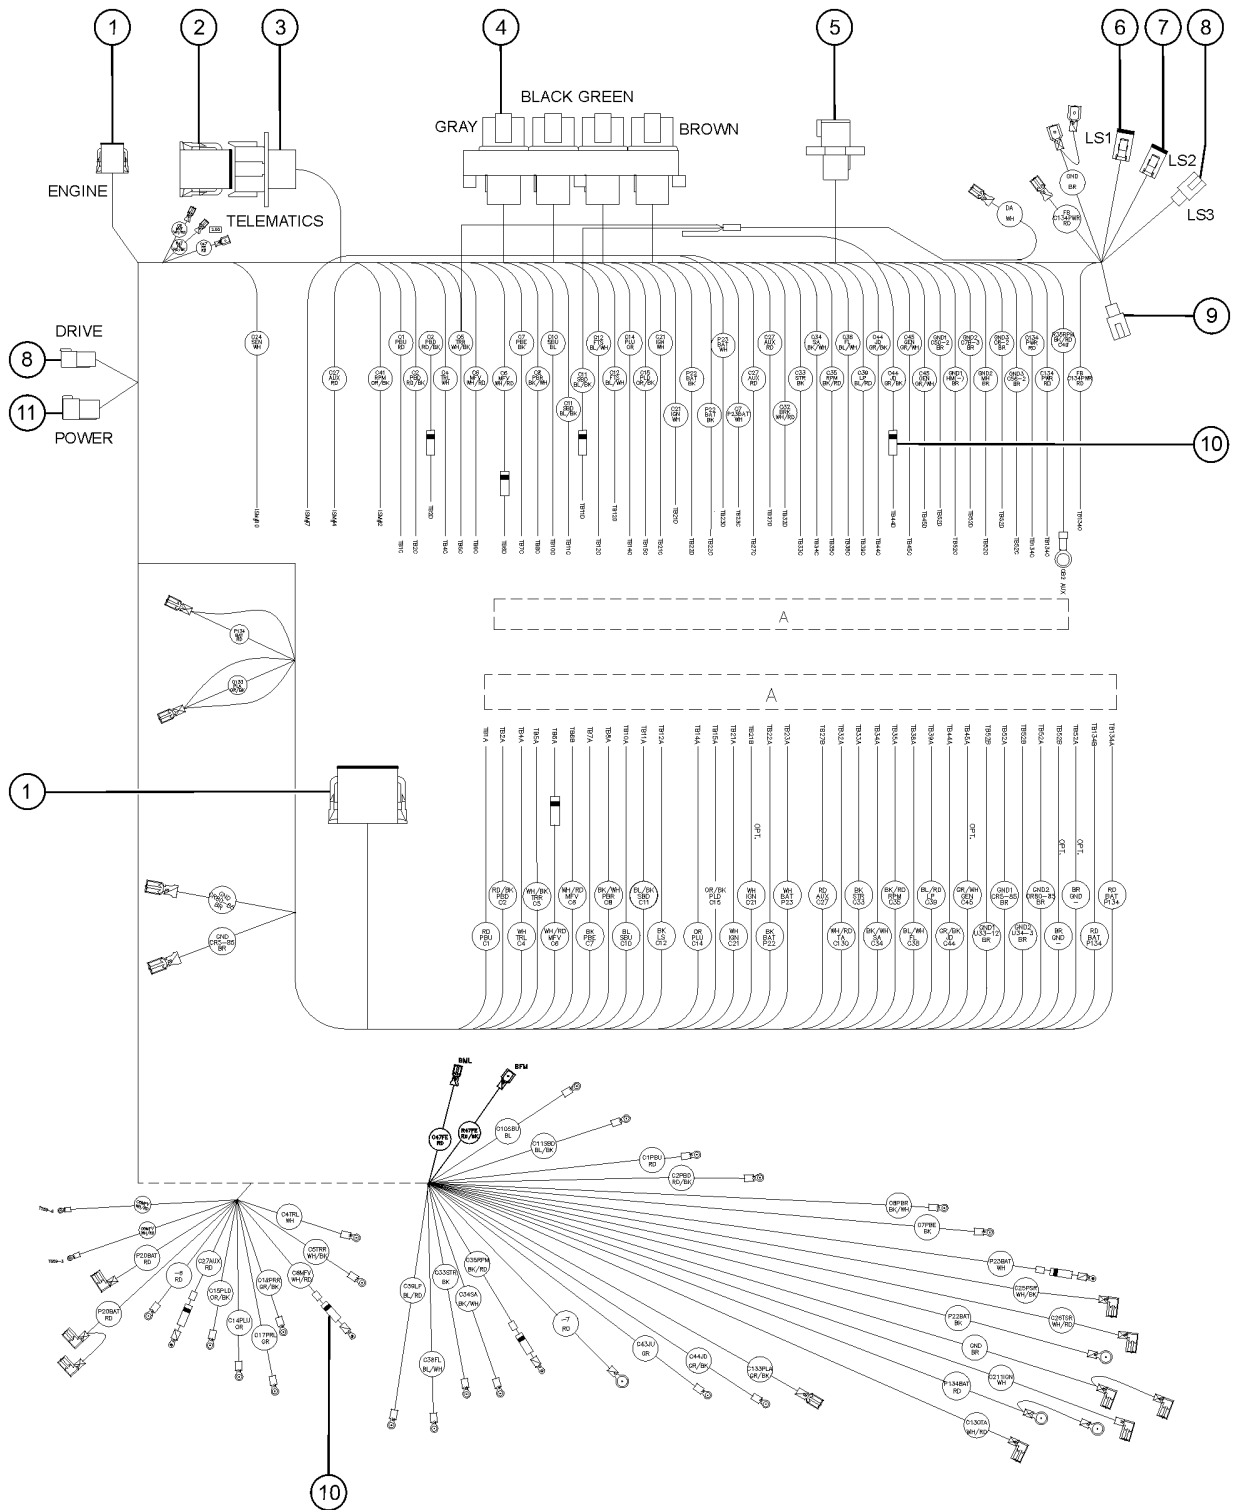

307.101B HARNESS, GBOX, KUBOTA, CE