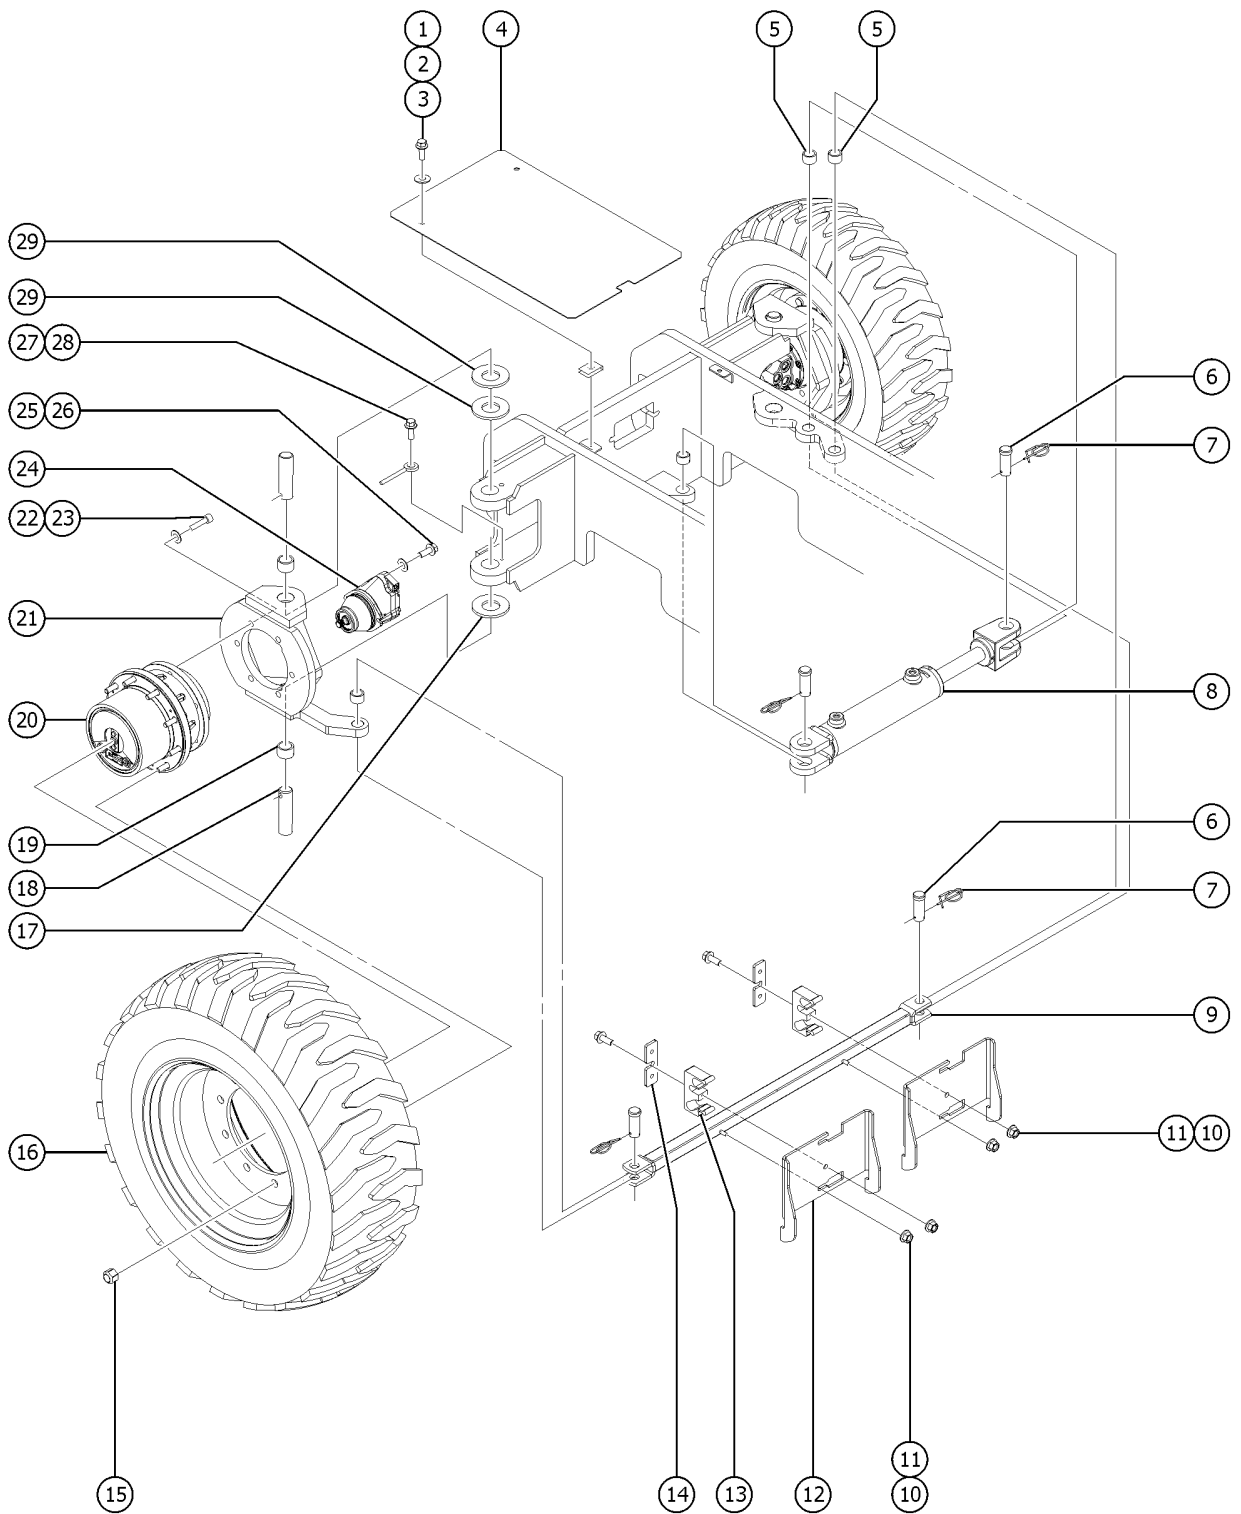

202.1 Steer End (4WD)

Item	Part No.	Description	Qty.
1	824078GT	SCREW,HHF,1/4-20X.75,8,ZAG	2
2	824113GT	WASHER,FLAT,1/4,USS,ZAG	2
3	56912GT	SPRING CLIP,1/4-20,.025-.15X.5	2
4	40438GT	COVR W/DECALS DR CHAS STR END*	1
5	25817GT	BEARING,1.00IDX1.25ODX1.00L	4
6	824127GT	PIN, CLEVIS, SAE 1.0 X 2.41, ZAG	4
7	824129GT	RUE RING, 1.0, ZAG	4
8	88337GT	CYLINDER,STEER	1
8-	88338GT	SEAL KIT, 88337	
9	119854GT	WELDMENT TIE ROD	1
10	824027GT	NUT,TL FLG,1/4-20,G,ZAG	2
11	824083GT	SCREW,HHF,1/4-20X2.5,8,ZAG	2
12	119854GT	WELDMENT TIE ROD	2
13	110271GT	CLAMP, DRIVE HOSE	2
14	106517PGT	CLAMP TOP,HOSE ROUTING PAINTED	2
15	824042GT	NUT,LUG,5/8-18X90 DEG,ZAG	16
16	139465GT	ASSY,TIRE&WHEEL,LF,4WD ANSI/CSA; left front air filled RT tire; 9-hole wheel (to SN Z34F-14000)	1
16-	139411GT	TIRE,SGL,51S3D1-16.5,8 PLY	
16-	42144GT	WHEEL,16.5 X 8.25,9 HOLE/9.5BC	
16B	139466GT	ASSY,TIRE&WHEEL,RF,4WD ANSI/CSA; right front air filled RT tire; 9-hole wheel (to SN Z34F-14000)	1
16B-	139411GT	TIRE,SGL,51S3D1-16.5,8 PLY	
16B-	42144GT	WHEEL,16.5 X 8.25,9 HOLE/9.5BC	
16C	139475GT	ASSY,TIRE&WHL,SEALANT,LF4WD ANSI/CSA; left front air filled RT tire with sealant; 9-hole wheel (to SN Z34F-14000)	1
16D	139477GT	ASSY,TIRE&WHL,SEALANT,RF4WD ANSI/CSA; right front air filled RT tire with sealant; 9-hole wheel (to SN Z34F-14000)	1
16E	131340GT	ASSY,TIRE&WHEEL,FF,RH right side foam-filled RT tire; 9-hole wheel	4
16F	131341GT	ASSY,TIRE&WHEEL,FF,LH left side foam-filled RT tire; 9-hole wheel	4
16G	1279191GT	ASSY,TIRE AND WHEEL,NM FOAM,LF	1
16H	1279192GT	ASSY,TIRE AND WHEEL,NM FOAM,RF	1