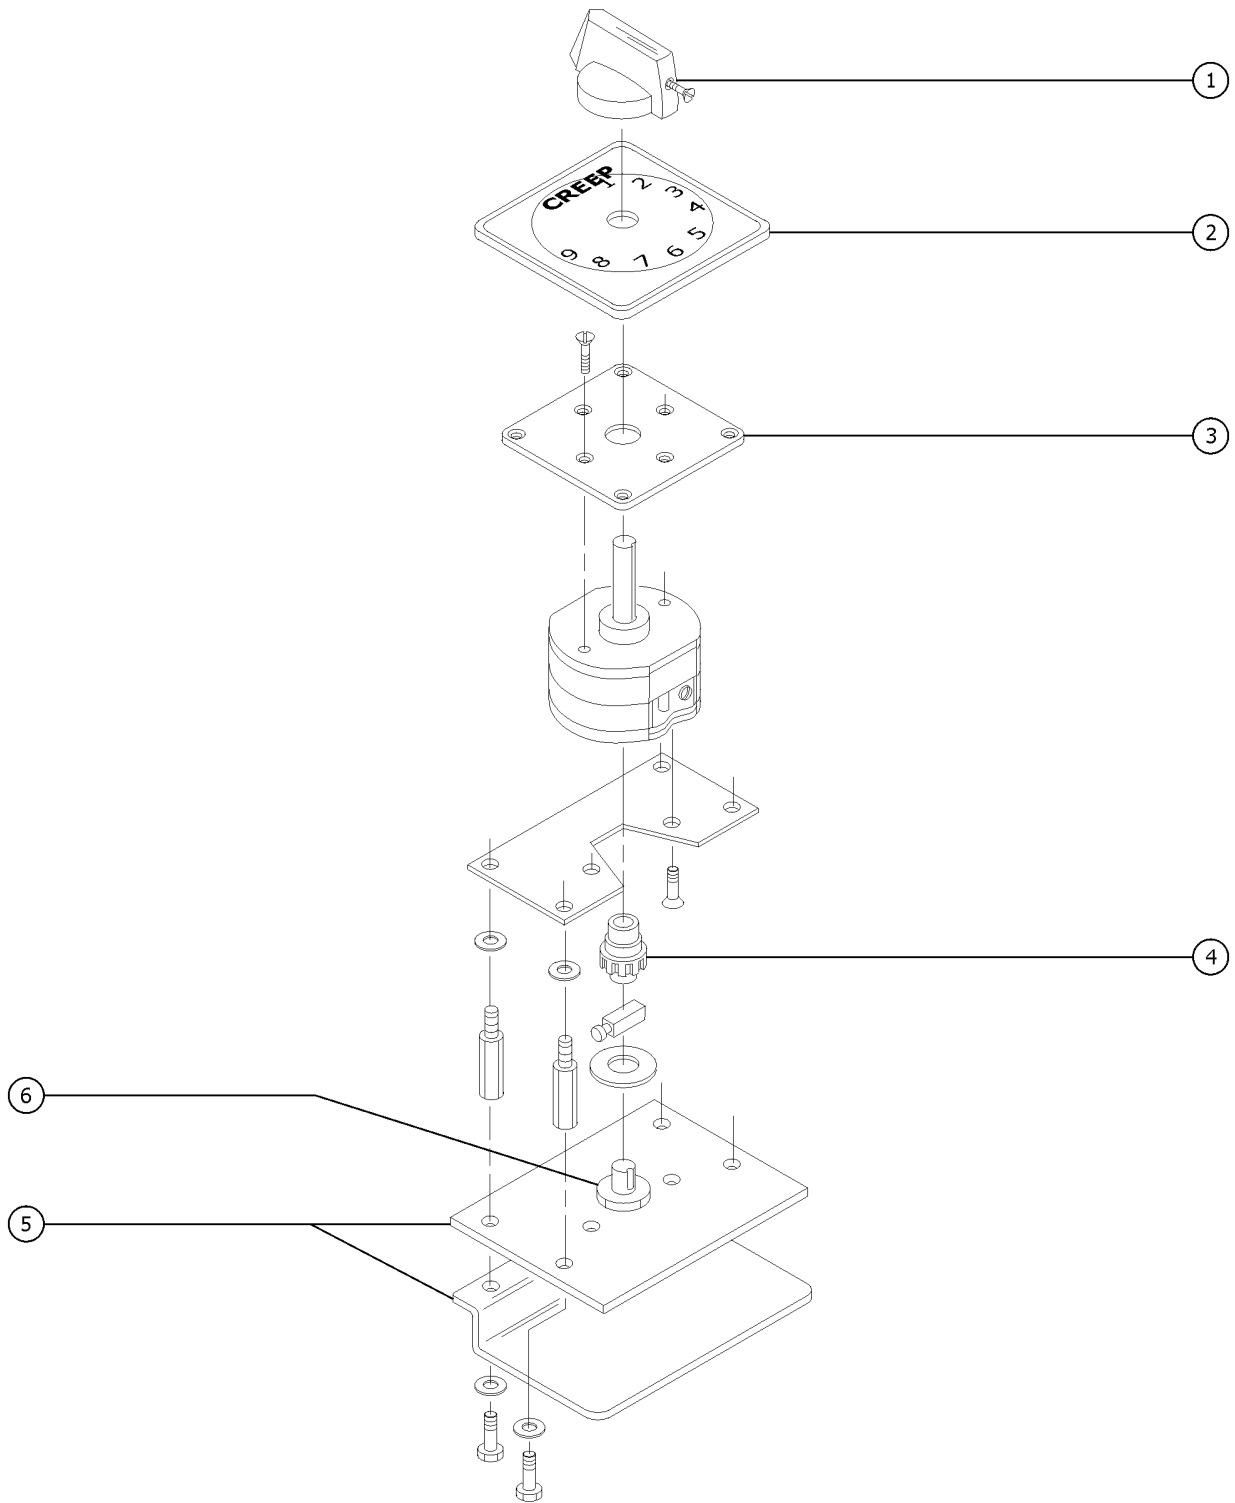

605.1 Rotation Controller, Boom Function Speed

605.1 Rotation Controller, Boom Function Speed

<i>Item</i>	<i>Part No.</i>	<i>Description</i>	<i>Qty.</i>
	29643GT	ROTATION, CNTRLR, DUAL RNG	1
1	35679GT	KNOB, 45048 CONTROLLER	1
2	35680GT	LEGEND,PLSTC,"CREEP TO 9"***	1
3	35678GT	MOUNTING PLATE, 45048	1
4	19731GT	GEAR, SLAVE, MS4,45048	1
5	29943GT	PCB,ASSY,29643 CONTROLLER %%	1
6	19729GT	POTENTIOMETER,56886	1