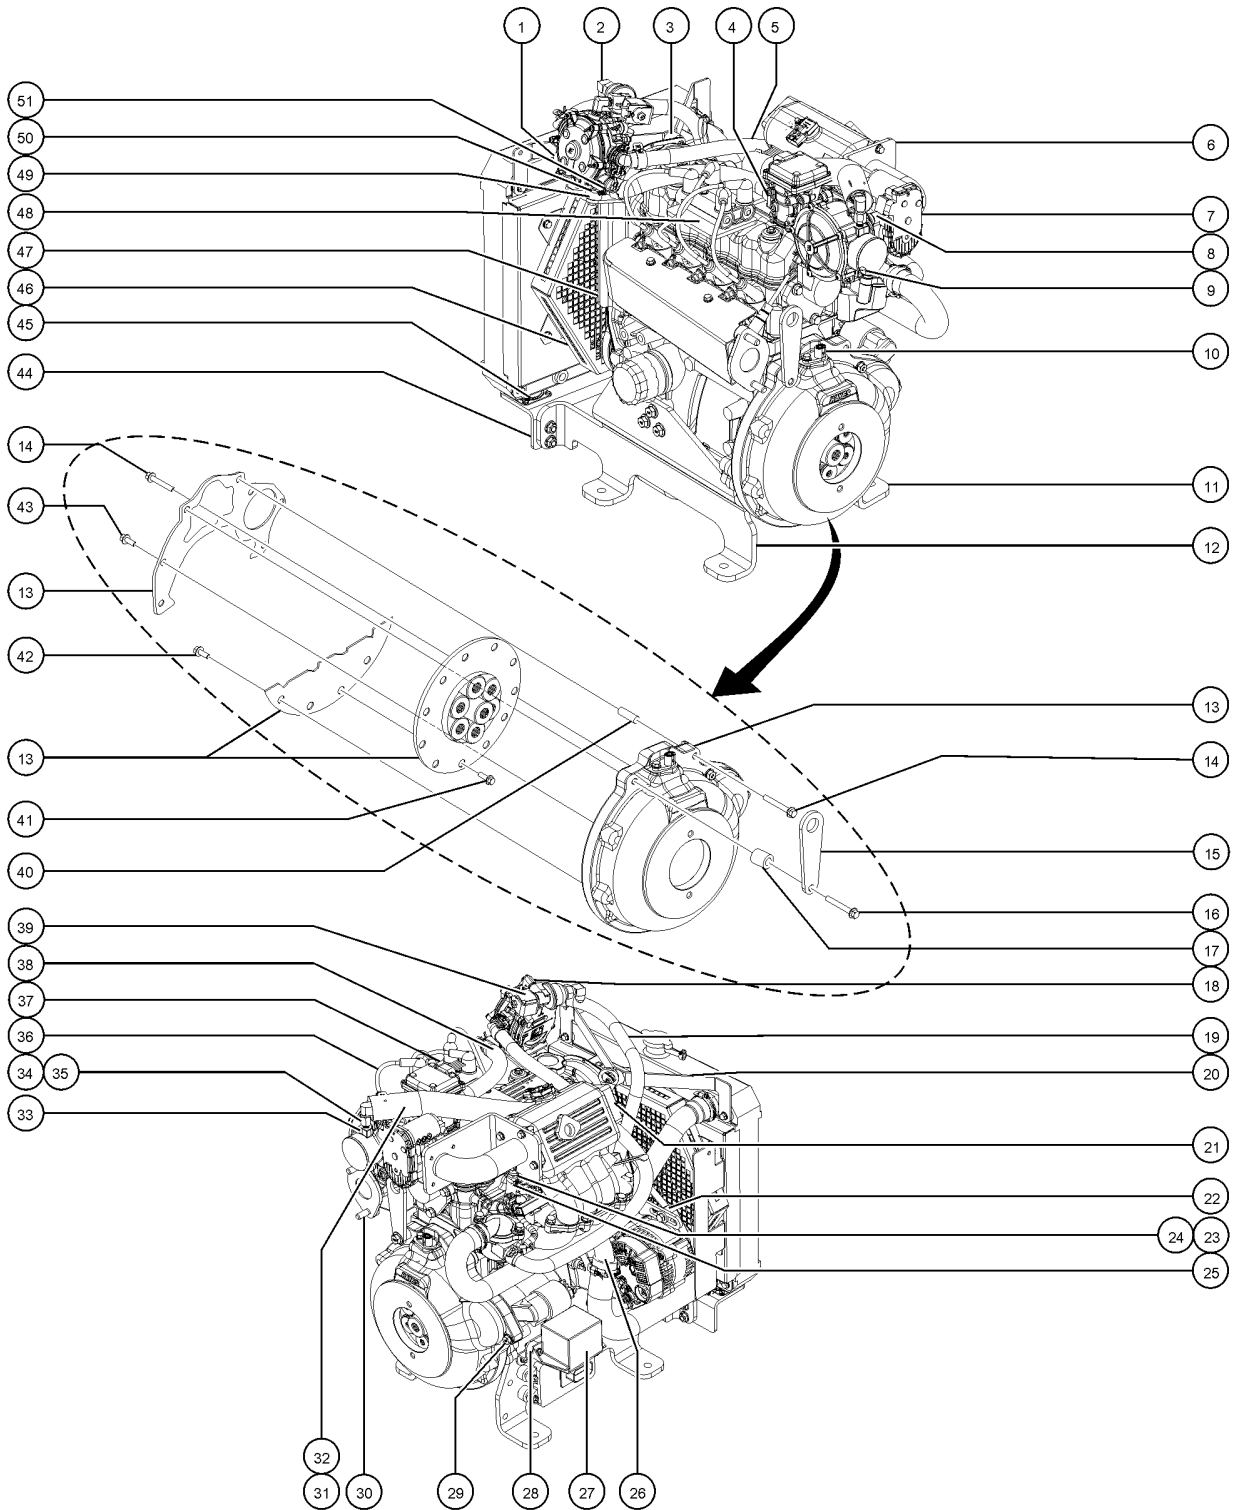

410.1 GM .998L, View 5

<i>Item</i>	<i>Part No.</i>	<i>Description</i>	<i>Qty.</i>
6	1271846GT	ADAPTOR, THROTTLE 90 DEG .998L	1
6-	1271845GT	GASKET, THROTTLE BODY 40MM	1
7	1271837GT	THROTTLE BODY, 40MM	1
8	1271840GT	ADAPTER, E100 MIXER TO BOSCH40	1
8-	1271838GT	O-RING, -134 BUNA-N, UL, 40MM	1
8-	1271843GT	SPACER, RING 40MM THROTTLE	1
8-	1271847GT	GASKET, INTAKE ADAPTER .97L	1
9	1271839GT	PLUG, 1/8-27 NPTF HX SKT BRASS	1
10	1271827GT	SENSOR, CRANKSHAFT POSITION	1
11	1271834GT	MOUNT, ENGINE RIGHT .998L	1
12	1271835GT	MOUNT, ENGINE LEFT .998L	1
13	1293497GT	HOUSING, FLYWHEEL SAE A 998L	1
13-	1307136GT	ASSY, FLYWHEEL WITH RING GEAR	
14	1293505GT	SCREW	3
15	1293499GT	STRAP, LIFTING EYE	1
16	1293503GT	SCREW	1
17	1293498GT	SPACER, IDLER-SH, GM .998L	1
18	1271801GT	FITTING, 1/4MPT X 1/4MPT 90 DE	1
19	1271798GT	HOSE, WATER 5/8"ID, 60 PSI, 22	1
19-	1271799GT	LOOM, SPLIT 7/8", 50 INCHES	
19-	1271806GT	CLAMP, HOSE 7/8" SPRING	4
20	1271751GT	BRACKET, RAD STAYBAR .998L	1
21	1271728GT	CLAMP, 3/8" M4	1
22	1271880GT	BRACKET, ALTERNATOR .998L	1
23	1271863GT	FITTING, 3/8 MPT X 3/8 HB	1
24	1271862GT	CAP, BRASS 3/8" FPT	1
25	1271861GT	HOSE, HEATER 3/8"ID, RUBBER, 2	2
25-	1271864GT	CLAMP, CONSTANT TENSION #17	2