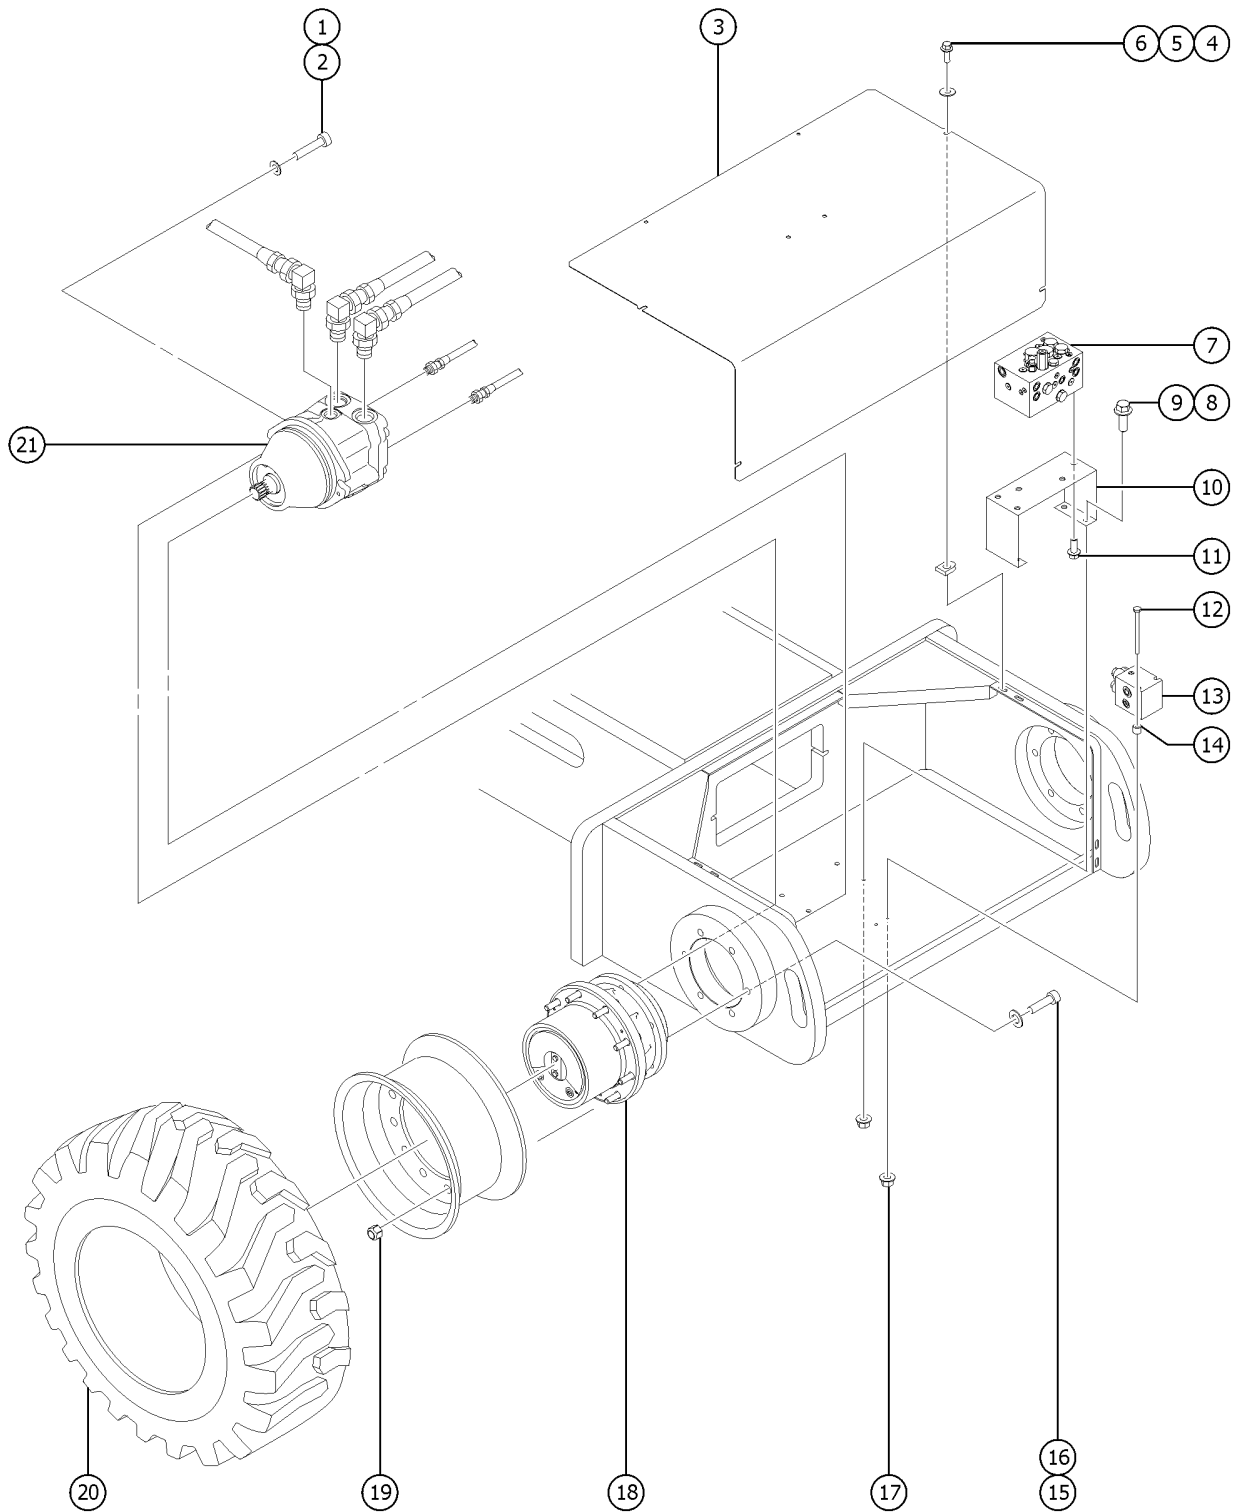

203.1 Non-Steer End (2WD)

Item	Part No.	Description	Qty.
-	54436GT	GROUND STRAP,18"LG for non-marking tires only, not shown	1
1	824072GT	SCREW,HHC,7/16-14X1.25,8,ZAG	4
2	824117GT	WASHER,FLAT,7/16,SAE,HRD,ZAG	4
3	128729GT	COVER, DRIVE CHASSIS, Z34 decals not included, refer to section 100	1
4	824078GT	SCREW,HHF,1/4-20X.75,8,ZAG	2
5	824113GT	WASHER,FLAT,1/4,USS,ZAG	2
6	56912GT	SPRING CLIP,1/4-20,.025-.15X.5	2
7		Ref. TRACTION MANIFOLD 2WD refer to 701.1	
8	824091GT	SCREW,HHF,3/8-16X1.25,8,ZAG	4
9	824029GT	NUT,TL FLG,3/8-16,G,ZAG	4
10	42068GT	BRACKET,MANIFOLD MOUNT	1
11	824089GT	SCREW,HHF,3/8-16X.75,8,ZAG	2
12	824065GT	SCREW,HHC,1/4-20X4,8,ZAG	2
13		Ref. MANIFOLD,BRAKE/MOTOR SHIFT** refer to 701.1	1
14	45400GT	SPACER TUBE,.50 LG	2
15	824106GT	SCREW,SHC,5/8-11X2.75,A574,ZAG	12
16	824121GT	WASHER, FLAT, .688 X 1.160 X .09, ZAG	12
17	824027GT	NUT,TL FLG,1/4-20,G,ZAG	2
18	101584GT	WHEEL DRIVE W/BRAKE 57:1	2
18-	58320GT	KIT,TORQUE HUB COVER(101584)** for 101584	
18-	215777GT	INPUT CARRIER, SUB-ASSEMBLY for 101584	
18-	106117GT	O-RING,2-010,VITON for 101584 (Mating O-ring for Brake Port)(Extremely small)	
18-	106119GT	SEAL KIT, GEARBOX, 4HP for 101584	
18-	106120GT	WHEEL STUD, 4HP, 5/8-18*** for 101584	
18-	106121GT	ROD,DISCONNECT 4HP/4HB*** for 101584	
18-	106122GT	CAP,DISENGAGE,4HP/4HB*** for 101584	
18-	106123GT	O-RING,END COVER,4HP/4HB*** for 101584	
18-	106124GT	LINING KIT, BRAKE, 4HP*** for 101584