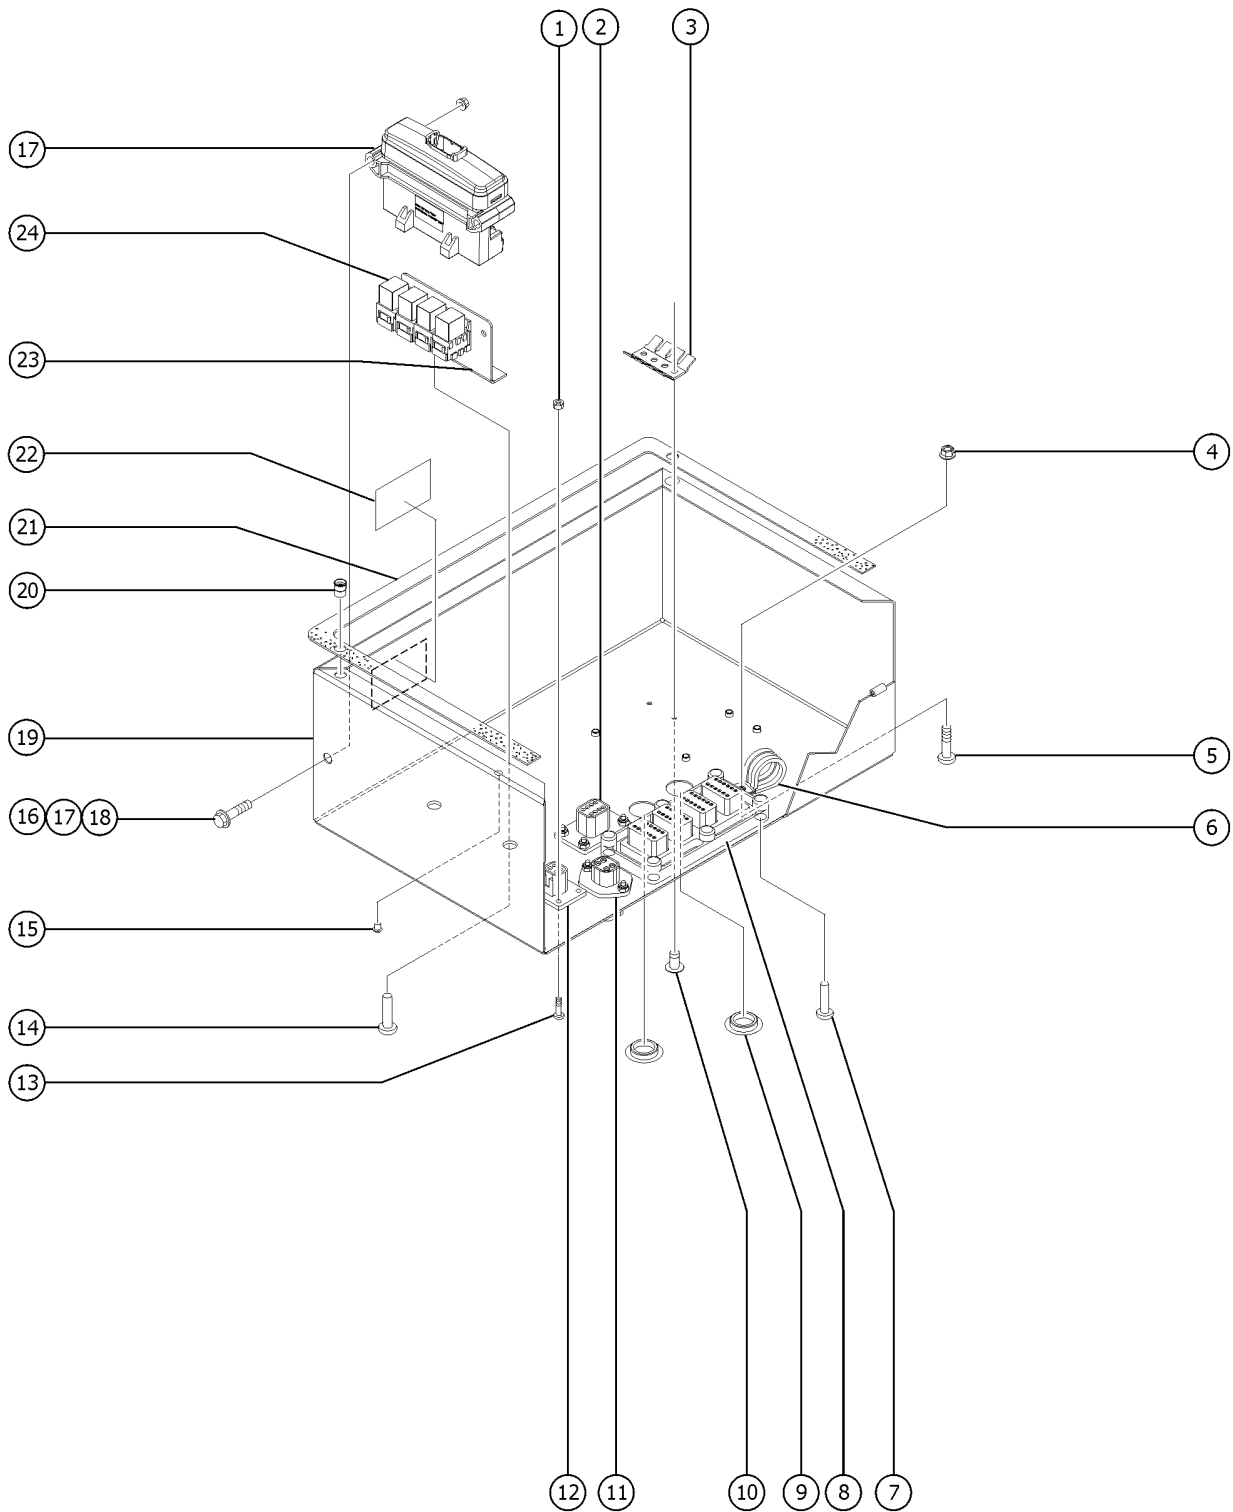

603.1 Platform Control Box, Internal View

Item	Part No.	Description	Qty.
A	121847GT	RELAY,TIME DELAY,2 SEC,30A	
B	42781GT	PLUG, NYLON .250 BLACK DOMED	2
1	824019GT	NUT,TL,6-32,A,ZAG	
2	87755GT	CONN,RECEP 8 WAY 14-18GA,FL	1
3	56663GT	TERMINAL STRIP	1
4	824032GT	NUT,TL FLG,10-32,F,ZAG	1
5	824215GT	SCREW, PHPM, 10-32 X .75, ZAG	1
6	18666GT	CLAMP,1.00,#16 X 1/4,RUB CUSH	1
7	824226GT	SCREW,PHPSH,#12-11X.75,ZAG	
8	73736GT	CONN,RECEP 48 WAY,4 X 12	1
8-	54255GT	LOCK,RECEP 12 WAY, 14-18GA	
8-	73713GT	TERM,NI PIN,S&F,16-18GA,REEL	
9	15243GT	PLUG,NYLON .875 BLACK DOMED	2
10	824206GT	RIVET,STL,STL,DOME,1/8X.25,ZAG	4
11	73717GT	CONN,RECEP 4 WAY,12-14GA FL***	1
11-	60526GT	LOCK,RECEP 4 WAY,12-14GA	
11-	73711GT	TERM,DEUTSCH, PIN #12-14	
12	73723GT	CONN RECEPT,FLANGED	1
12-	54259GT	TERM,NI PIN, 14-16GA,BULK	
12-	60443GT	LOCK,RECEP 4 WAY,14-18GA	
13	824214GT	SCREW,PHPM,6-32X.5,ZAG	
14	824079GT	SCREW,HHF,1/4-20X1,8,ZAG	
		CE models	
15	42781GT	PLUG, NYLON .250 BLACK DOMED	4
16	824083GT	SCREW,HHF,1/4-20X2.5,8,ZAG	2
17		Ref. MODULE, PLUS+1, OPA2	
		refer to 813.1 Lift Guard Contact Alarm	
18	1277924GT	NUT,NYLOCK FLG,1/4-20,F,ZAG	2
19	110649GT	PLATFORM CONTROL BOX W/DECAL	1
		Includes items 16, 17 and 18	
20	23404GT	NUTSERT,1/4-20,STEEL CAD PLTD