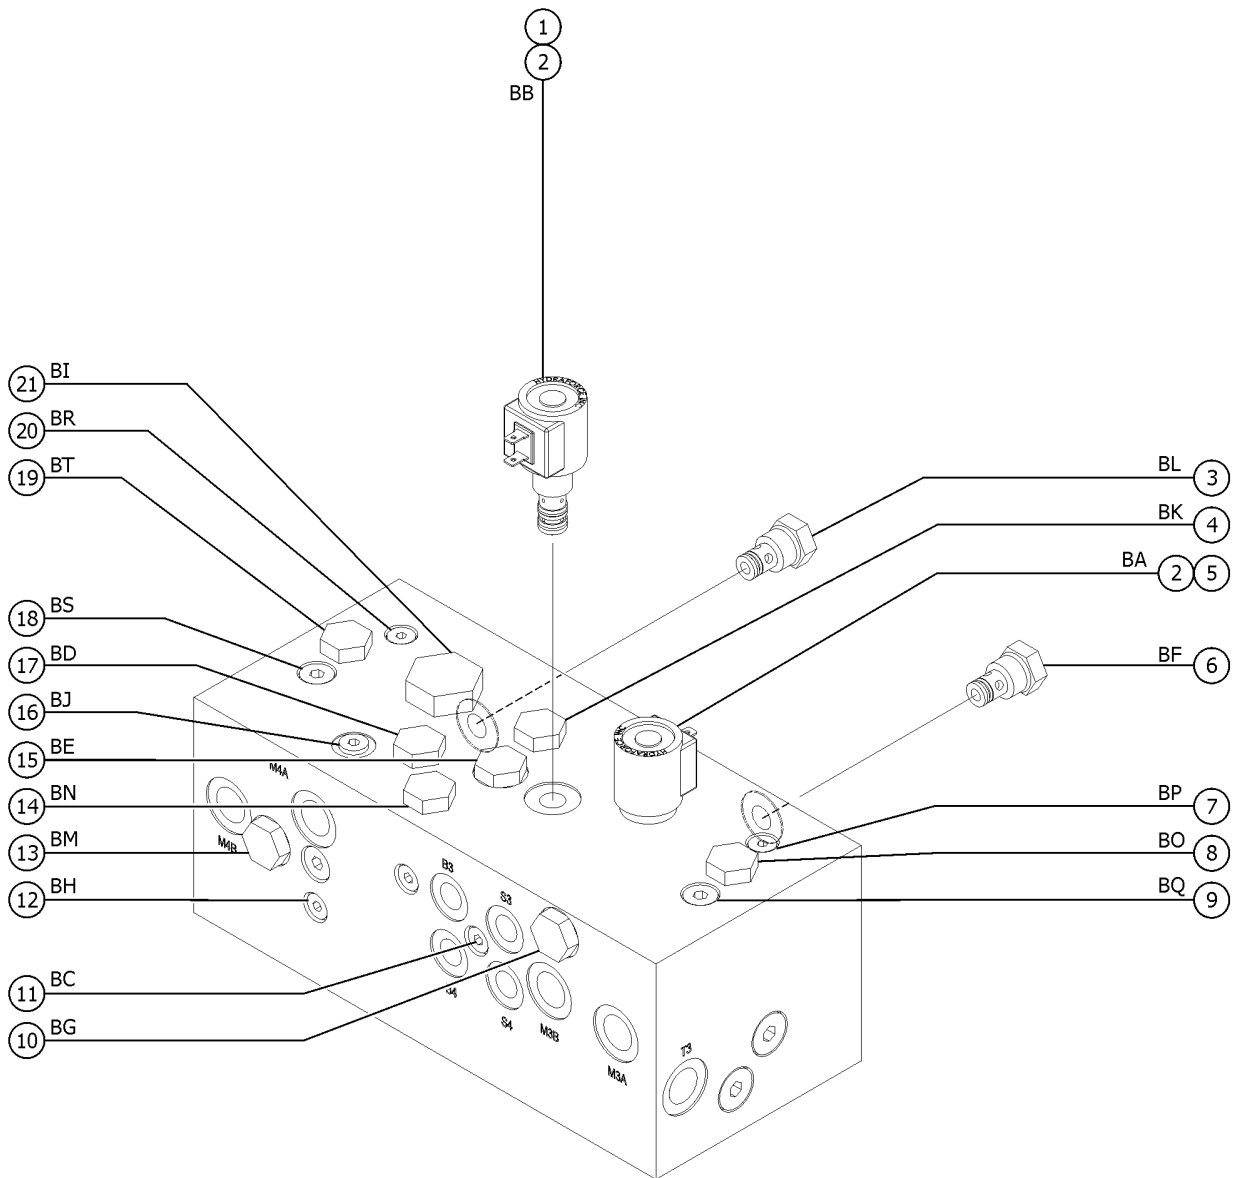

702.1 Traction and Brake/2-speed Manifolds, 4WD