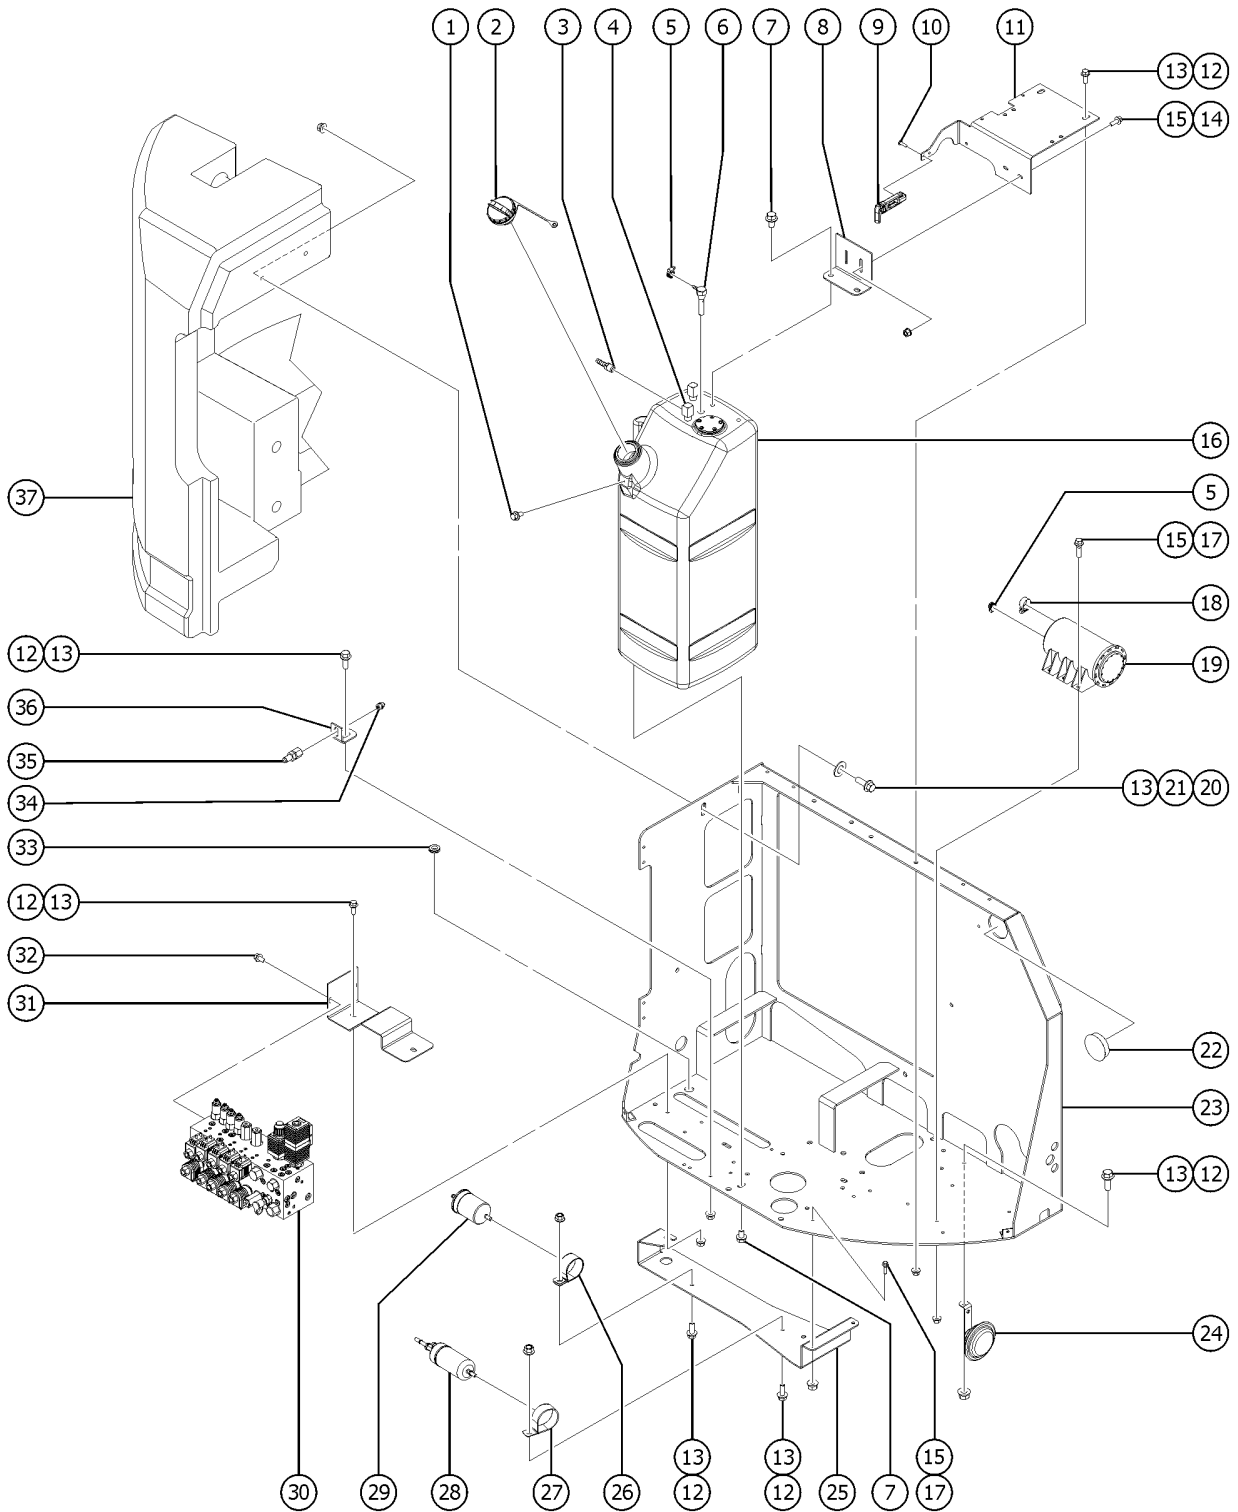

302.2 Ground Control Side, View 1 (from SN Z34F-12364)

302.2 Ground Control Side, View 1 (from SN Z34F-12364)

Item	Part No.	Description	Qty.
1	824077GT	SCREW,HHF,1/4-20X.5,8,ZAG	1
2A	119918GT	CAP,FUEL,GASOLINE 3.5PSI	1
		(gas models)	
2B	T112457GT	CAP,FUEL,DIESEL,SAE-J NECK	1
		(Diesel models)	
3A	53023GT	FITTING,1/4 MPT 5/16 BARB	2
3B	42338GT	ADAPTER, 1/4NPT-M TO 3/16 BARB	1
		(Diesel models with plastic fuel tank)	
4	1276927GT	FUEL PICKUP, 3/8 X 1/4 NPT X 25.5	2
5	21465GT	CLAMP,HOSE,SIZE .25 TO .63	2
6	1276928GT	VALVE, BRASS, ROLLOVER, 1/4 BARB X 3/8 NPT	1
7	1256857GT	SCREW,HHF,3/8-16X.625,8,ZAG	4
8	1275758GT	FORMING, MOUNT, TANK AND CTRL BOX	1
9	56053GT	LATCH,FLEXIBLE DRAW	1
10	824215GT	SCREW, PHPM, 10-32 X .75, ZAG	2
11	1275759GT	FORMING, MOUNT, FUEL TANK	1
12	824090GT	SCREW,HHF,3/8-16X1,8,ZAG	9
13	824029GT	NUT,TL FLG,3/8-16,G,ZAG	10
14	824078GT	SCREW,HHF,1/4-20X.75,8,ZAG	2
15	824027GT	NUT,TL FLG,1/4-20,G,ZAG	6
16	1277167GT	ASSEMBLY, FUEL TANK, CERT.	1
16-	1271772GT	CAP, TANK, FUEL SENSOR	
16-	1271773GT	GASKET, TANK, FUEL SENSOR	
16-	1251757GT	SCREW,PHPM,10-32X.5,ZAG	
17	824079GT	SCREW,HHF,1/4-20X1,8,ZAG	4
18	46131GT	CLAMP,HOSE,.63" - 1.0" X .5"	1
19	1262944GT	CANISTER, CARBON, 1000CC	1
20	824091GT	SCREW,HHF,3/8-16X1.25,8,ZAG	2
21	824120GT	WASHER,FLAT,.375X1.50X.125,ZAG	2
22	39640GT	PLUG,NYLON 2.50 BLACK DOMED	1
23	74956GT	WELDMENT,TANK COMPARTMENT IC	1