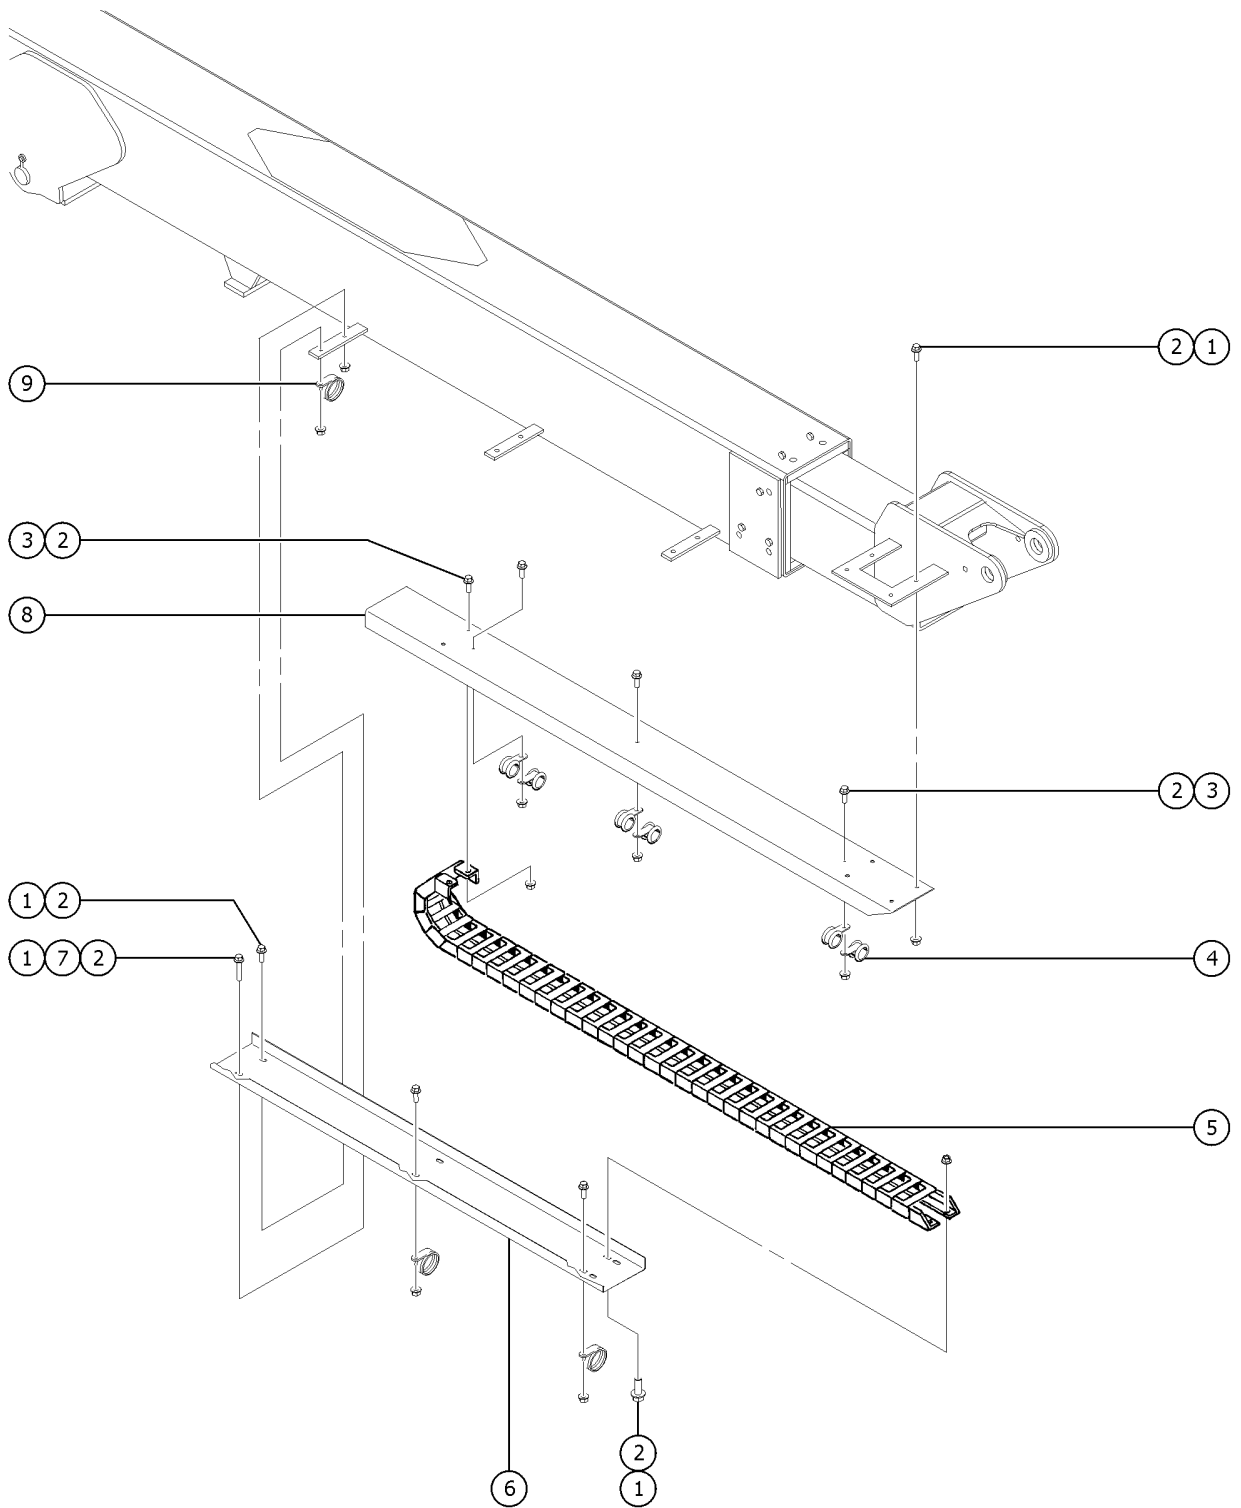

506.1 Cable Track

506.1 Cable Track

<i>Item</i>	<i>Part No.</i>	<i>Description</i>	<i>Qty.</i>
1	824078GT	SCREW,HHF,1/4-20X.75,8,ZAG .....	
2	824027GT	NUT,TL FLG,1/4-20,G,ZAG .....	
3	824079GT	SCREW,HHF,1/4-20X1,8,ZAG .....	
4	6833GT	CLAMP,0.50,#8 X 1/4,RUB CUSH .....	6
5	139537GT	CABLE TRACK,NYLATRAC,26 LINK .....	1
5-	139540GT	REPAIR LINK,NYLATRAC,7 LINKS .....	
5-	139541GT	BRACKET SET,NYLATRAC,KS400 .....	
5-	139542GT	LINK,NYLATRAC,KS400 .....	
6	56983PGT	CHANNEL,LWR TRAY PLASTIC TK ** .....	
7	824113GT	WASHER,FLAT,1/4,USS,ZAG .....	
8	74119PGT	CHANNEL, CABLE TRACK, UPPER .....	
9	27497GT	CLAMP,RUBBER CUSHIONED-2 5/32 .....	3