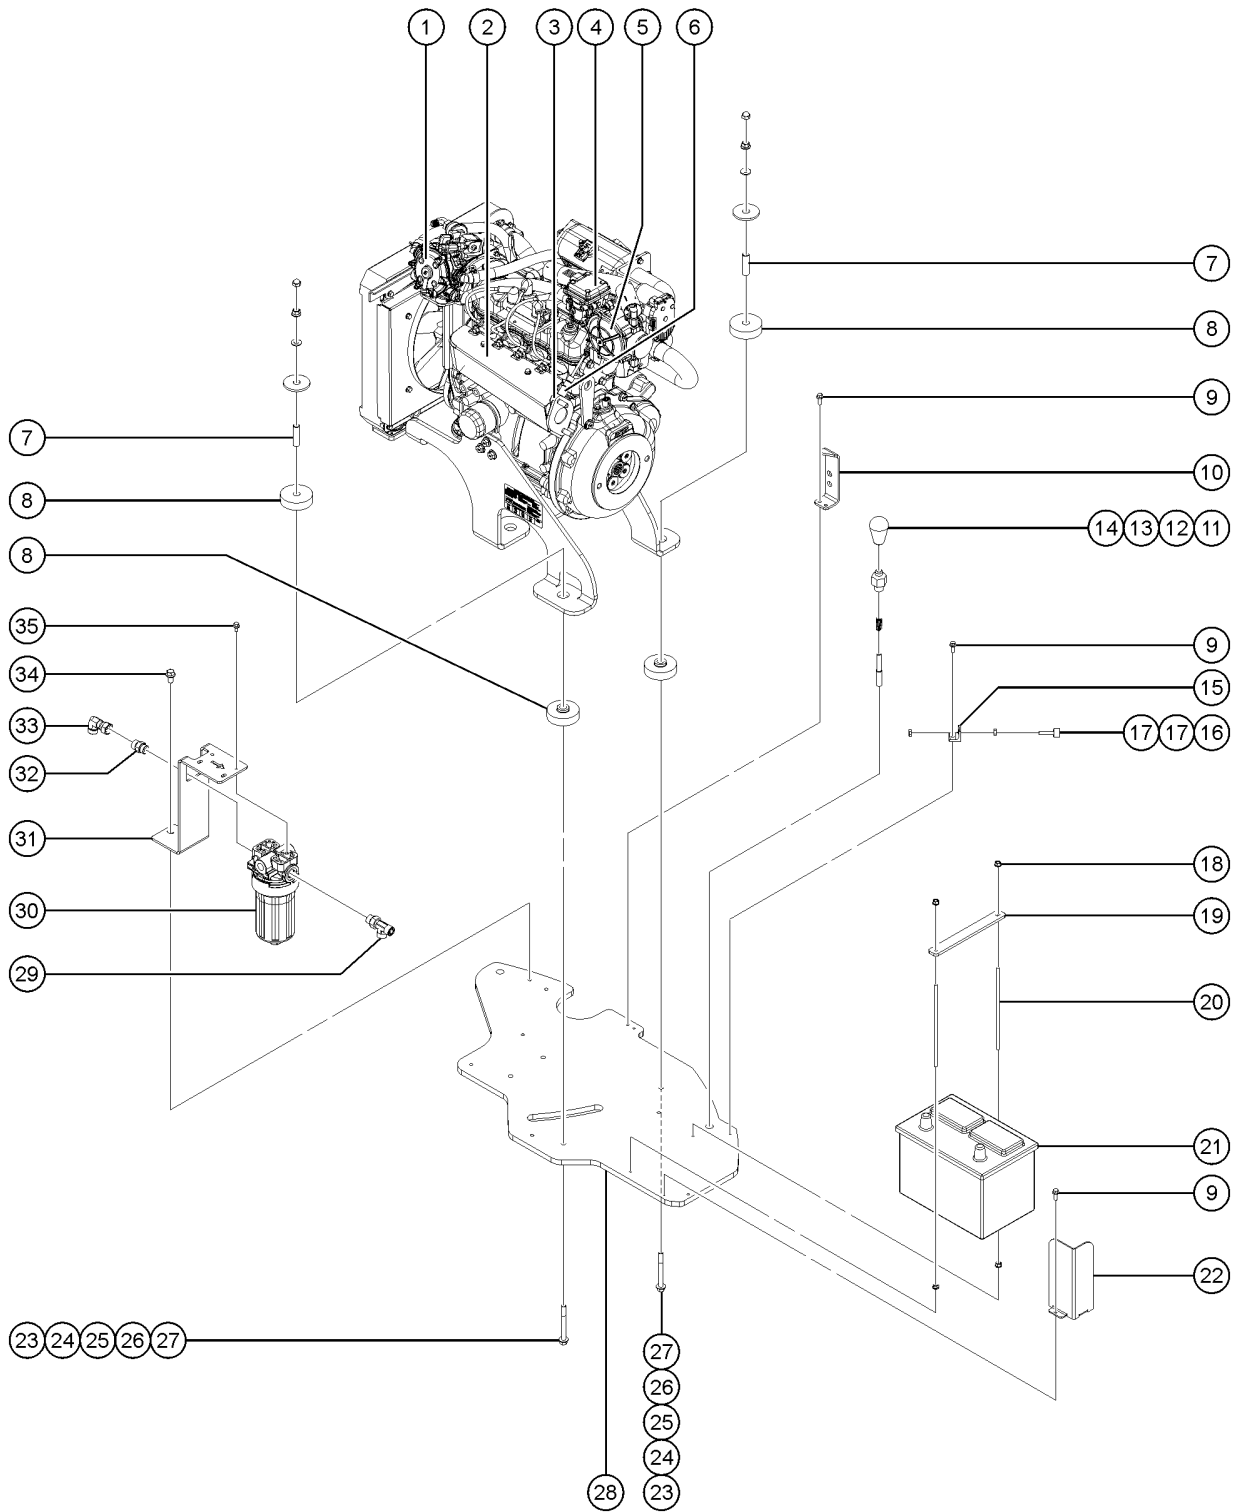

409.1 GM .998L, View 4

Item	Part No.	Description	Qty.
1	1271817GT	REGULATOR, LD DSR LPG	1
1-	1271809GT	VALVE, LOCK-OFF W/FILTER NO CO	1
2	1271852GT	SHIELD, EXHAUST .998L	1
3	1271849GT	MANIFOLD, EXHAUST .998L	1
3-	1271851GT	GASKET, EXHAUST MANIFOLD .998L	
4	1272048GT	INLET TO EPR, GM3.0L ENG	1
5	215280GT	MIXER, MSG425	1
5-	1313038GT	INLET SEAL, MIXER, MSG425 (215280)	
5-	1313039GT	O-RING, MIXER, MSG425 (215280)	
5-	1313040GT	QUAD RING, MIXER, MSG425 (215280)	
6	139610GT	SENSOR,AIR,CAT MONITOR	1
7	139230GT	SPACER, SHOCK MOUNT	4
8	24037GT	SHOCK MOUNT,LARGE**	8
9	824078GT	SCREW,HHF,1/4-20X.75,8,ZAG	5
10	42064GT	BRACKET, LATCH	1
11	40835GT	AIR TO PLATFORM-SCR	1
12	41630GT	HOUSING, LOCK PIN	1
13	39469GT	SPRING, COMPRESSION. 485 X1.75**	1
14	56464GT	LOCK PIN	1
15	42359GT	ANGLE, BUMPER, MOUNT	1
16	36388GT	BUMPER,RUBBER,.75 X .50H,STUD	1
17	824037GT	NUT, HH JAM, 1/4-20, A, ZAG	2
18	824027GT	NUT,TL FLG,1/4-20,G,ZAG	4
19	T107827GT	BATTERY HOLD DOWN	1
20	824209GT	ROD,THREADED,1/4-20X8.5,ZAG	2
21	36872GT	BATTERY, 12V, 900 CCA	1
22	74461GT	HEAT, SHIELD	1
23	824096GT	SCREW,HHF,3/8-16X3.5,8,ZAG	4