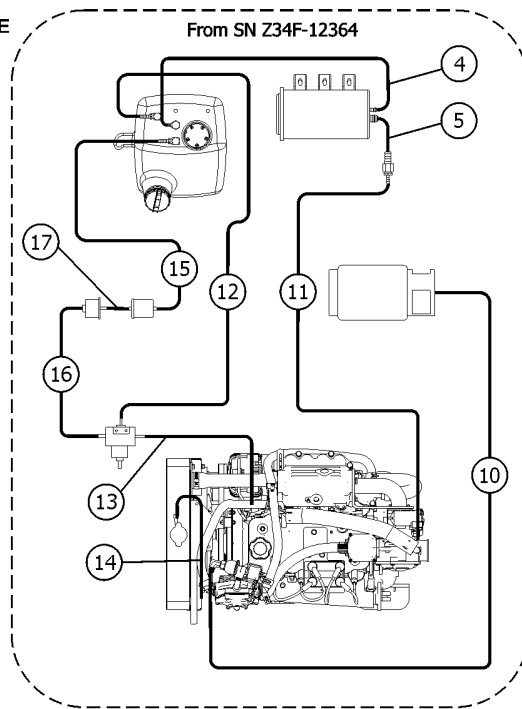

709.1 Fuel Hoses

KUBOTA  
DIESEL ENGINE

PERKINS  
DIESEL ENGINE

LEGEND	
	FITTING
	HOSE ASSEMBLY
	CONNECTOR

GM .998L  
GAS ENGINE

From SN Z34F-12364

Item	Part No.	Description	Qty.
1A	35418GT	HOSE,FUEL,3/16,SAE 30R7 (models with Kubota diesel) (to SN Z34F-12363)	70
1B	35418GT	HOSE,FUEL,3/16,SAE 30R7 (models with Kubota diesel) (from SN Z34F-12364)	72
2A	27089GT	HOSE,5/16 FUEL,SAE 30R7 (models with Kubota diesel) (to SN Z34F-12363)	54
2B	27089GT	HOSE,5/16 FUEL,SAE 30R7 (models with Kubota diesel) (from SN Z34F-12364)	56
3	27089GT	HOSE,5/16 FUEL,SAE 30R7 (models with Kubota diesel)	16
4A	1263243GT	HOSE, FUEL, 1/4" ID, 10.00" LG (models with Kubota or GM gasoline) (to SN Z34F-12363)	1
4B	1282469GT	HOSE, FUEL, 1/4" ID, 41.00" LG (models with GM engine with plastic fuel tank from SN Z34F-12364)	1
5A	1263242GT	HOSE,FUEL, 1/2"ID, 12.00"LG (models with Kubota or GM gasoline) (to SN Z34F-12363)	1
5B	1284520GT	HOSE, FUEL, 1/2" ID, 3.00" LG (models with GM engine with plastic fuel tank from SN Z34F-12364)	1
6	35418GT	HOSE,FUEL,3/16,SAE 30R7 (models with Perkins diesel)	70
7	27089GT	HOSE,5/16 FUEL,SAE 30R7 (models with Perkins diesel)	54
8	27089GT	HOSE,5/16 FUEL,SAE 30R7 (models with Perkins diesel)	16
9	139169GT	HOSE ASSY, 3/8",21.00 (models with Perkins diesel)	1
10	235487GT	HOSE ASSY, LP GAS (models with GM gasoline)	1
11A	1274015GT	HOSE, FUEL VENT (models with GM gasoline) (to SN Z34F-12363)	1
11B	1284519GT	HOSE, FUEL VENT, 100" (models with GM engine with plastic fuel tank from SN Z34F-12364)	1
12A	1274014GT	ASSEMBLY,FUEL HOSE,5/16" FI (models with GM gasoline) (to SN Z34F-12363)	62
12B	1282825GT	ASSY,FUEL HOSE,5/16"ID, 88",FI (models with GM engine with plastic fuel tank from SN Z34F-12364)	1
13	1274013GT	ASSEMBLY,FUEL HOSE,5/16" FI (models with GM gasoline)	35
14	822606-1800GT	TUBING,VINYL,3/8 CLEAR (models with GM gasoline)	1
15A	1274010GT	ASSEMBLY,FUEL HOSE,5/16" FI (models with GM gasoline) (to SN Z34F-12363)	8
15B	1282468GT	ASSY,FUEL HOSE,5/16"ID, 44", FI (models with GM engine with plastic fuel tank from SN Z34F-12364)	1
16	1274012GT	ASSEMBLY,FUEL HOSE,5/16" FI (models with GM gasoline)	47
17	1274011GT	ASSEMBLY,FUEL HOSE,5/16" FI (models with GM gasoline)	3