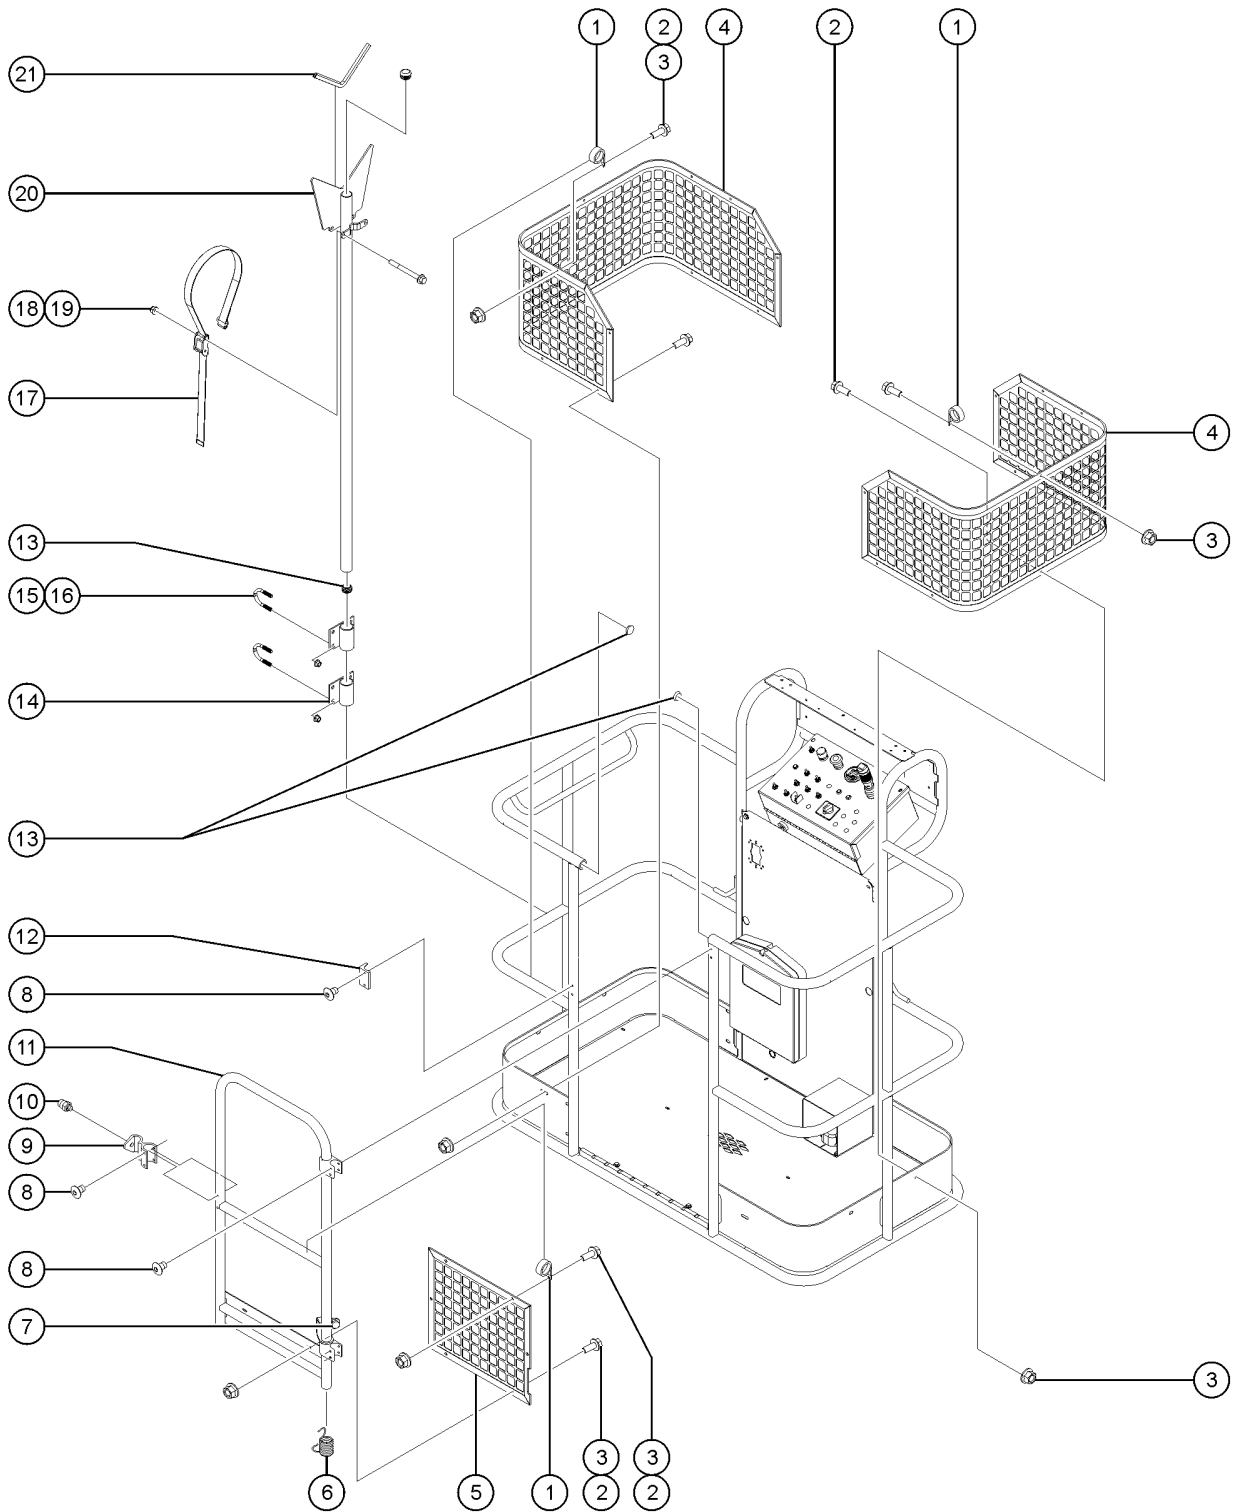

811.1 Platform Half Mesh, Swing Gate and Pipe Cradle (to SN Z34F-13115)

811.1 Platform Half Mesh, Swing Gate and Pipe Cradle (to SN Z34F-13115)

Item	Part No.	Description	Qty.
A	85300GT	PIPE CRADLE ASSY. SERV (ONE)** (ANSI & CE only) (This is a single assembly. Qty 2 of 85300GT required to complete a set)	
A-	65630GT	INSTRUCTIONS-PIPE CRADLE,BOOMS	
1	56424GT	CLAMP,1.25X.5 RUBBER-CUSHION	23
2	824078GT	SCREW,HHF,1/4-20X.75,8,ZAG	
3	824027GT	NUT,TL FLG,1/4-20,G,ZAG	
4A	74009GT	MESH,HALF HEIGHT RH,4'***	2
4B	74007GT	MESH,HALF HEIGHT,5'***	2
5	54457GT	MESH,HALF,SWING GATE***	1
6	42104GT	SPRING,SHORT PLATFORM GATE	1
7	43392GT	BUMPER,BATTERY BOX & RAILS***	1
8	824207GT	RIVET,STL,STL,DOME,1/4X..375,Z	
9	1487GT	GATE LATCH CASTING--DRILLED	1
10	33674GT	PIN,LOCK,SHORT***	1
11	128368GT	KIT,SWING GATE W/SPRING	
11	1290135GT	KIT,HALF FRONT,SWING GATE	
11	128374GT	WELDMENT,SWING GATE,ALUMINUM	1
11-	9596GT	HINGE CASTING	2
12	1488GT	RAILING CATCH CASTING--DRILLED	1
13	55753GT	BUMPER, PLASTIC, 1.25 O.D.	6
14	81368GT	WELDMENT,PIPE CRADLE MOUNT	4
15	1251600GT	U-BOLT, FLATTENED, 1.5 X 3/8	8
16	1274322GT	NUT,NYLOCK FLG,3/8-16,G,ZAG	16
17	56570GT	STRAP, CONDUIT HOLDER 60"***	2
18	1277924GT	NUT,NYLOCK FLG,1/4-20,F,ZAG	4
19	824083GT	SCREW,HHF,1/4-20X2.5,8,ZAG	4
20	56525GT	WELDMENT, PIPE CRADLE	2
21	19018-1100GT	TRIMLOCK,BLACK,5/32"	2