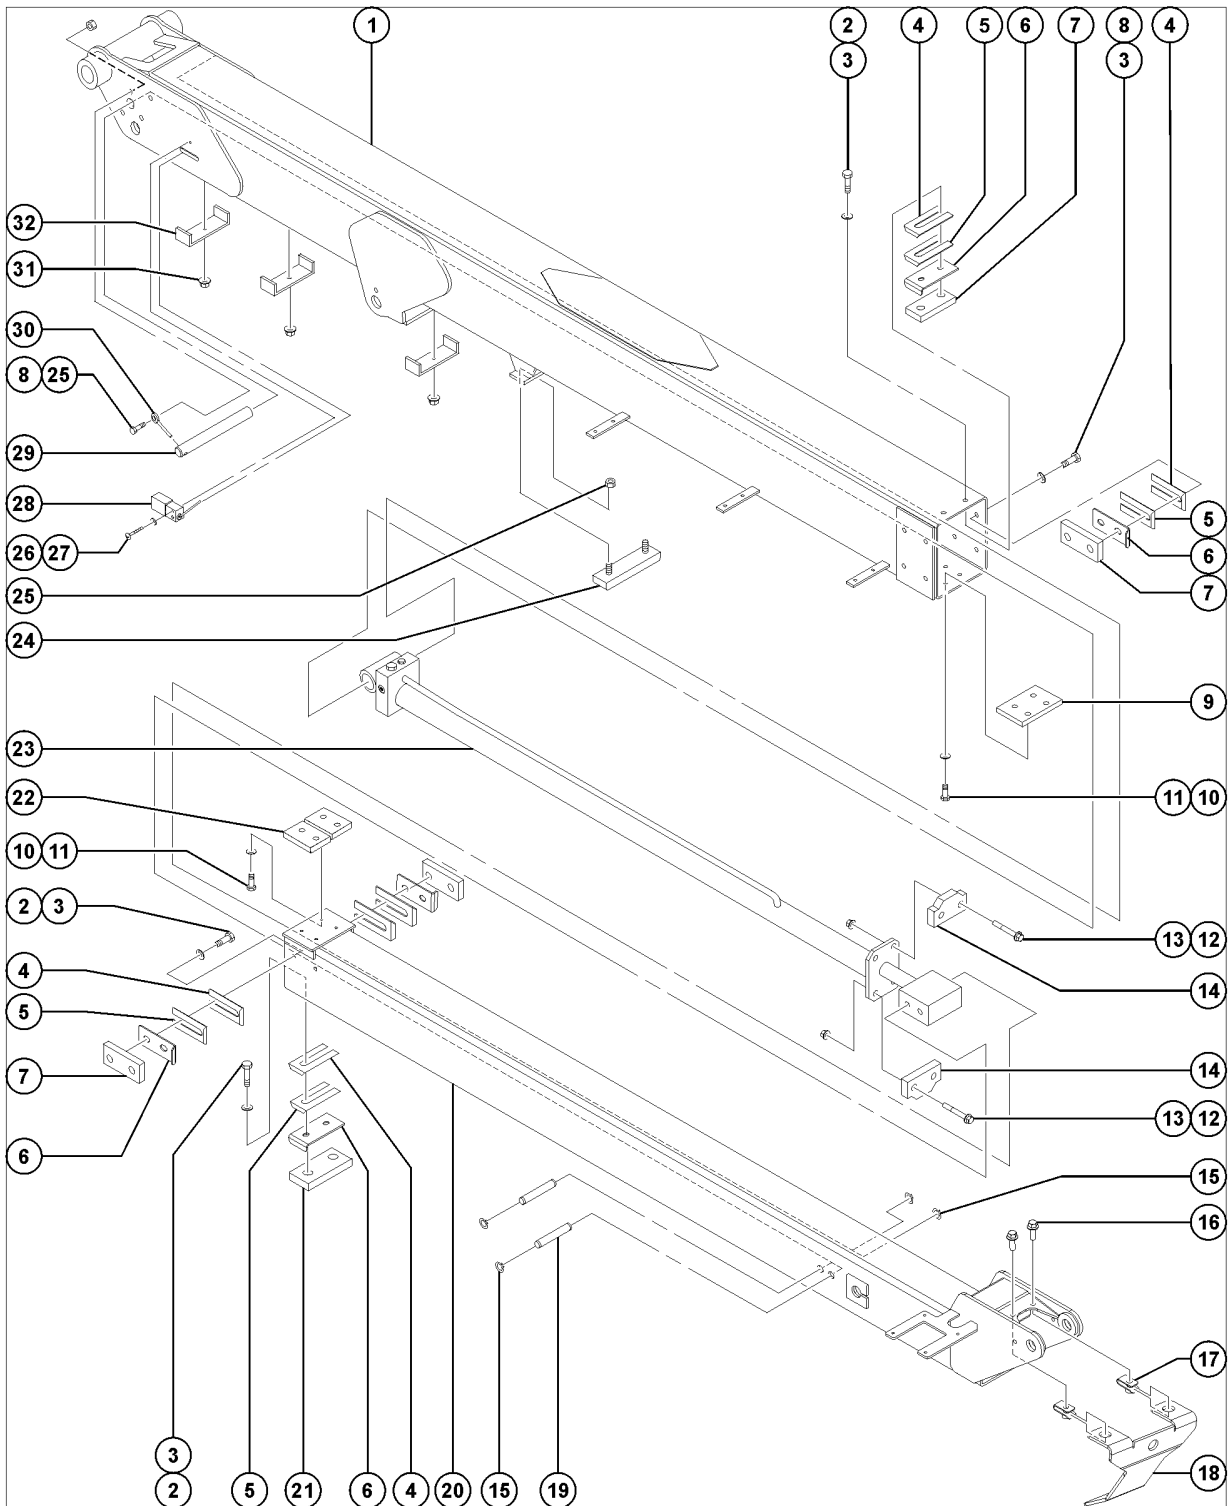

505.1 Primary and Extension Booms

505.1 Primary and Extension Booms

Item	Part No.	Description	Qty.
1	77728GT	PRIMARY BOOM TUBE ASSY Z34IC**	1
1-	45071GT	BEARING,1.5IDX1.75ODX1.5L	2
2	824067GT	SCREW,HHC,3/8-16X1,8,ZAG	
		to SN Z34F-12571	
2B	826791GT	SCREW,HHC,3/8-16X.875,8,ZAG	8
		from SN Z34F-12572	
3	824110GT	WASHER,LOCK,3/8,ZAG	12
		to SN Z34F-12571	
3B	826793GT	WASHER,FLAT,3/8,SAE,HRD,ZAG	16
		from SN Z34F-12572	
4	29080GT	SHIM,WEAR PAD,5X 1.5 16GA	
5	42502GT	SHIM,SIDE PAD 22GA.	
		(quantity as needed)	
6	38620GT	SHIM,WEAR PAD,5 X 1.5,14GA	
		from SN Z34F-12572 (quantity as needed)	
7	1262353GT	WEAR PAD, 5 X 1.5 X .72 W/NUTS	7
8	824068GT	SCREW,HHC,3/8-16X1.25,8,ZAG	5
		to SN Z34F-12571	
8B	824068GT	SCREW,HHC,3/8-16X1.25,8,ZAG	1
		from SN Z34F-12572	
8C	824067GT	SCREW,HHC,3/8-16X1,8,ZAG	4
		from SN Z34F-12572	
9	1262354GT	WEAR PAD, 4 X 4 X .72 W/NUTS	1
10	824060GT	SCREW,HHC,1/4-20X1,8,ZAG	9
		to SN Z34F-12571	
10B	1262432GT	SCREW,HHC,1/4-20X.875,8,ZAG	8
		from SN Z34F-12572	
11	824109GT	WASHER,LOCK,1/4,ZAG	8
		to SN Z34F-12571	
11B	824113GT	WASHER,FLAT,1/4,USS,ZAG	8
		from SN Z34F-12572	
12	824082GT	SCREW, HHF, 1/4-20 X 1.75, 8, ZAG	
13	824029GT	NUT,TL FLG,3/8-16,G,ZAG	8
		to SN 12080	
13B	824029GT	NUT,TL FLG,3/8-16,G,ZAG	5
		from SN 12081	
14	74066GT	WEAR PAD,EXT CYL ***	2
15	824163GT	SNAP RING, EXTERNAL, 3/4, ZAG	4
16	824079GT	SCREW,HHF,1/4-20X1,8,ZAG	2
17	56912GT	SPRING CLIP,1/4-20,.025-.15X.5	
18	147079GT	BRACKET, HOSE ROUTING	1
18-	56361GT	CABLE TIE,BUTTON,BLACK,14.75LG	
19	36192GT	PIN,0.75DIAx5.51LG,2RING	2