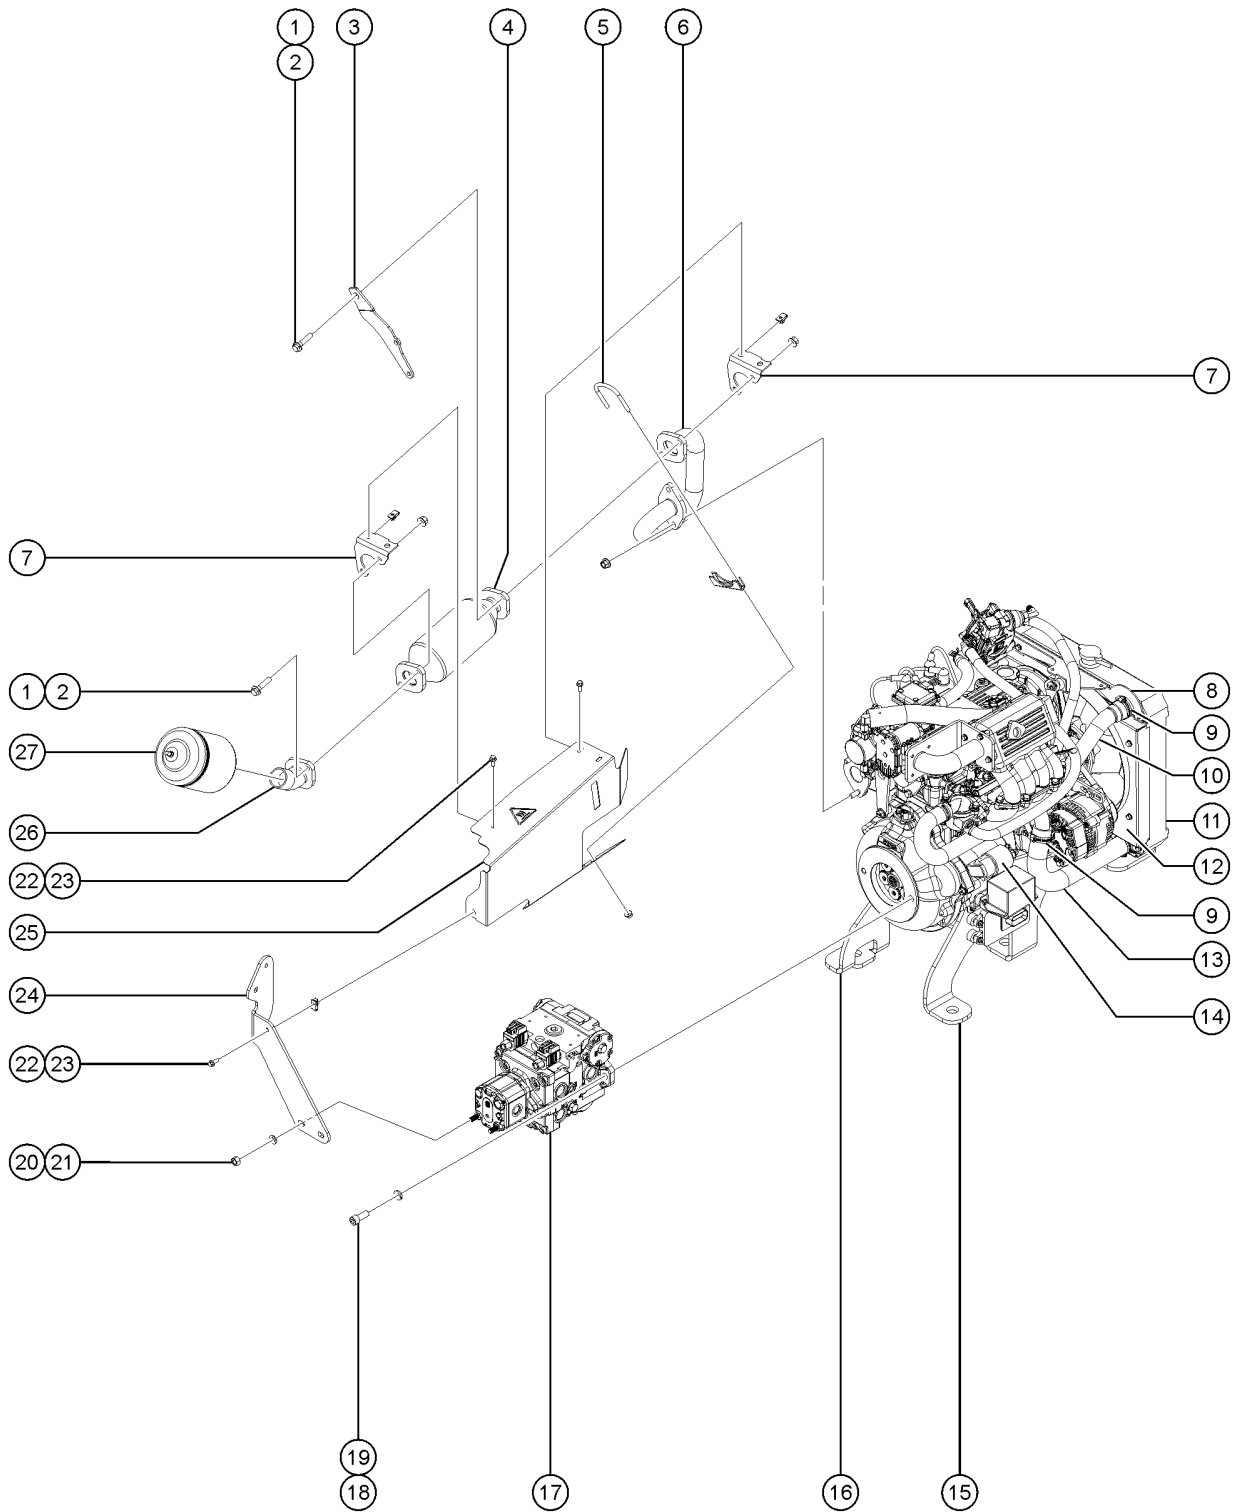

406.1 GM .998L, View 1

<i>Item</i>	<i>Part No.</i>	<i>Description</i>	<i>Qty.</i>
17A-	77990GT	KIT,SEAL,3CC PUMP***	
17A-	29436GT	O-RING***	1
17A-	48880GT	CAP,DIAGNOSTIC NIPPLE	1
17B	101238GT	PUMP,DRIVE,42CC W/NFPE CONTR**	
18	824101GT	SCREW,SHC,1/2-13X1.25,A574,ZAG	2
19	824111GT	WASHER,LOCK,1/2,ZAG	2
20	232951GT	NUT, TL, M10-1.5,DIN980, ZAB	2
21	824145GT	WASHER, FLAT, .375 X 1.50 X .125, ZAG	2
22	824078GT	SCREW,HHF,1/4-20X.75,8,ZAG	4
23	56912GT	SPRING CLIP,1/4-20,.025-.15X.5	4
24	1271255GT	FORMING,EXH SPRT,GM .998,Z34	1
25	1269189GT	FORMING,HEAT SHIELD,GM .998L	1
26	1271254GT	WELDMENT, TAILPIPE,GM .998,Z34	1
26-	1271874GT	GASKET, EXHAUST CATALYST, 3.0	
27	1274877GT	MUFFLER, SPARK ARRESTOR, 3", 7 DISCS	1
27-	32064GT	CLAMP,MUFFLER,1.75 INCH	1