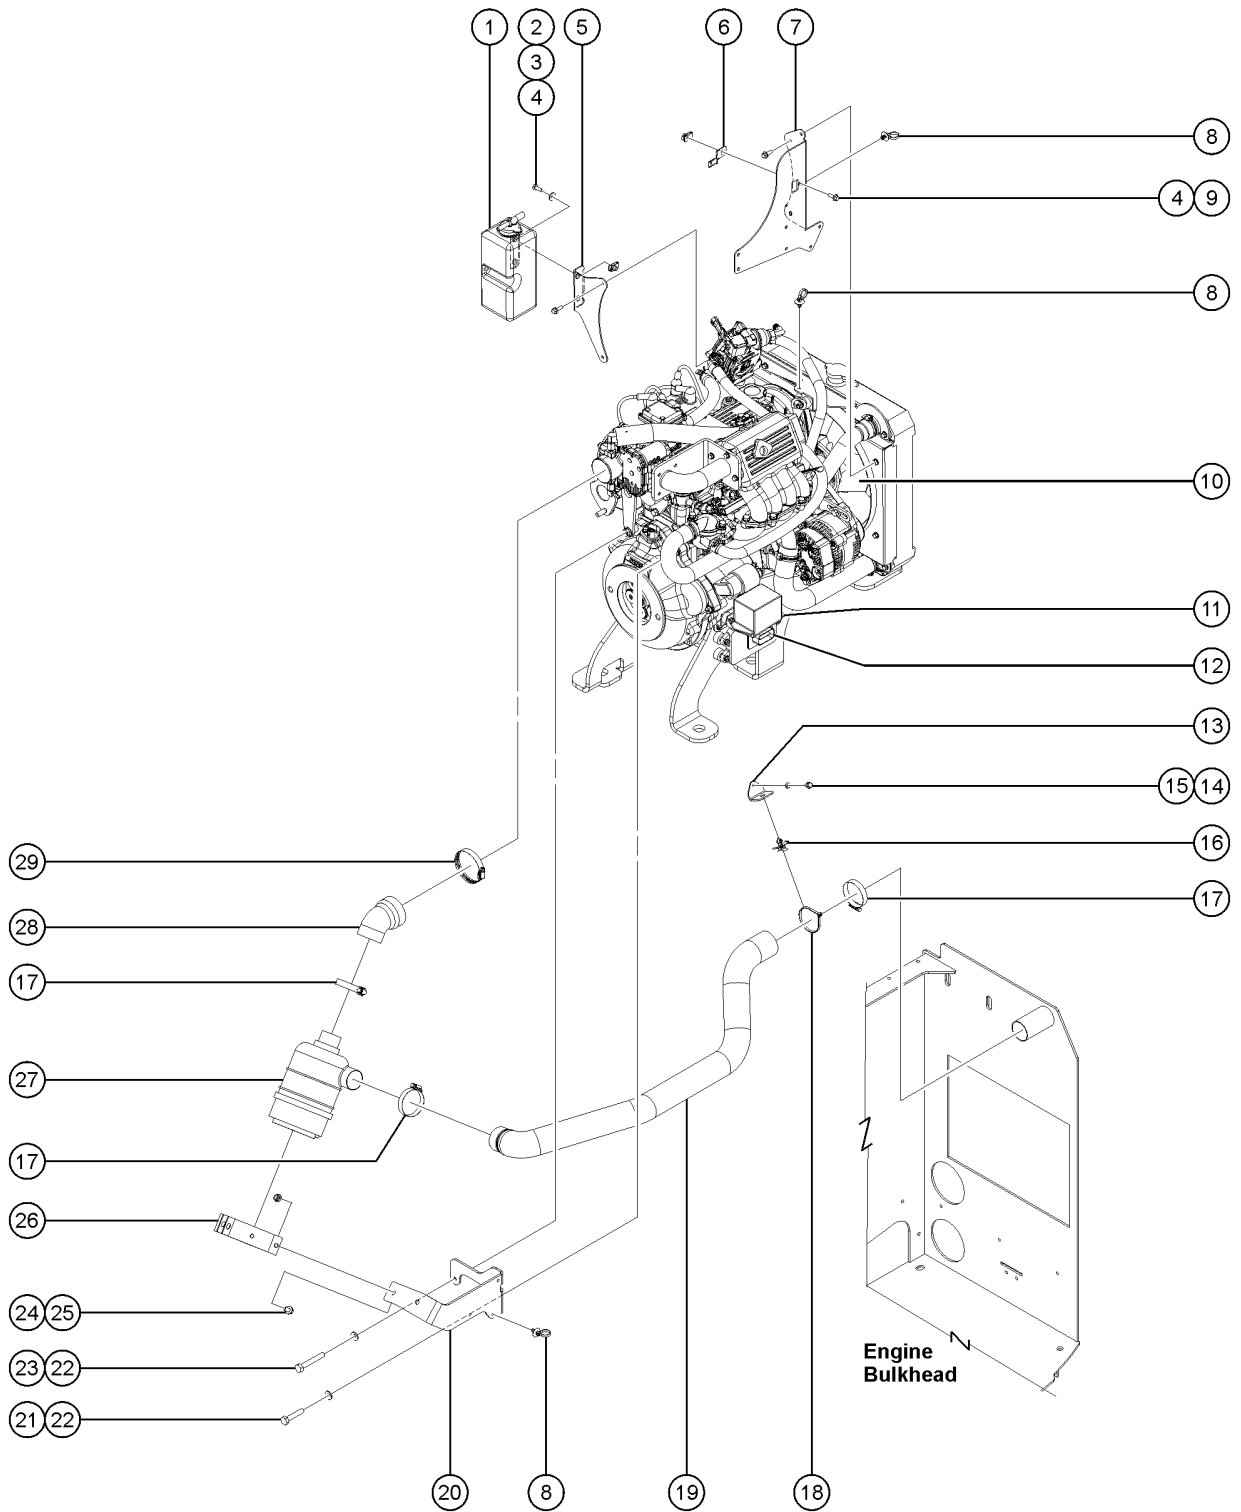

407.1 GM .998L, View 2

<i>Item</i>	<i>Part No.</i>	<i>Description</i>	<i>Qty.</i>
1	94532GT	BOTTLE,COOLANT RECOVERY,1.4*** .....	1
2	824059GT	SCREW,HHC,1/4-20X.75,8,ZAG .....	2
3	824113GT	WASHER,FLAT,1/4,USS,ZAG .....	2
4	56912GT	SPRING CLIP,1/4-20,.025-.15X.5 .....	3
5	1272963GT	FORMING, COOLANT BOTTLE MOUNT .....	1
6	99346GT	CLIP, METAL MOUNTING .....	1
7	1272964GT	FORMING, FAN GUARD RIGHT .....	1
8	110149GT	CABLE TIE,DFT MOUNT,BLK,6.5" .....	7
9	824078GT	SCREW,HHF,1/4-20X.75,8,ZAG .....	1
10A	1271867GT	FAN, PULLER 12.25" 30 DEG .....	1
10B	1281807GT	ALTERNATOR,GM .998L,PSI,Z34 .....	1
11	1271828GT	BRACKET, FUSE BOX .998L .....	1
12	1271825GT	ECM, SSI .79L / .97L .....	1
13	1273080GT	FORMING, INTAKE HOSE GUIDE .....	1
14	826001GT	SCREW,HHF,M6-1.0X10,DIN6921,10.9,ZAB .....	1
15	825355GT	WASHER,FLAT,M6,DIN125,ZAB .....	1
16	105214GT	CABLE TIE MOUNT, WINGED .....	1
17	35434GT	CLAMP,HOSE,2.00*** .....	3
18	28443GT	CABLE TIE,11.5" BLACK .....	1
19	1271540GT	HOSE,RAW AIR,Z34 GM .998L .....	1
20	1269187GT	FORMING,INTAKE SPRT,GM .998L .....	1
21	1272952GT	SCREW, HHC, M10 X 1.25 X 50MM .....	1
22	824145GT	WASHER, FLAT, .375 X 1.50 X .125, ZAG .....	2
23	1272953GT	SCREW, HHC, M10 X 1.25 X 70MM .....	1
24	824085GT	SCREW,HHF,5/16-18X.75,8,ZAG .....	2
25	1255805GT	NUT,SERRATED,5/16-18,8,ZAG .....	2
26	119685GT	BRACKET, AIR CLEANER MT. ....	1
27	119684GT	AIR CLEANER ASSEMBLY .....	1