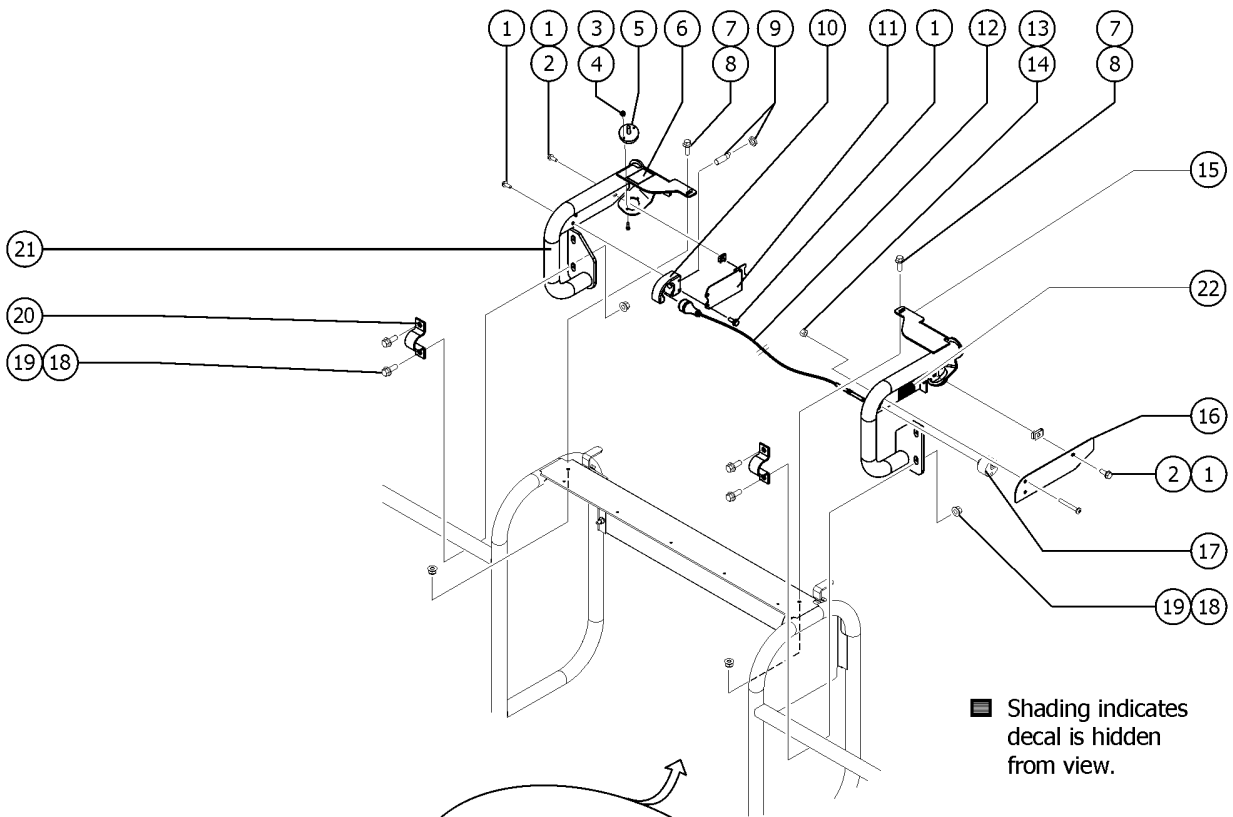

813.1 Lift Guard Contact Alarm

■ Shading indicates decal is hidden from view.

813.1 Lift Guard Contact Alarm

Item	Part No.	Description	Qty.
A-		From January 2017, this option became a standard installation on all models unless the customer specifically request not to have it installed."	
B-	1279136GT	KIT,LIFT GUARD CONTACT ALARM,4'-5' PLATFORM	
C-	1278451GT	HARNESS, OPA2, Z34IC	
D-	19274GT	RELAY,SPDT,12V(AUTO)**	
E-	1278121GT	MODULE, PLUS+1, OPA2 located inside the Platform Control Box	
1	1264934GT	SCREW,HHF,10-24X.5	
2	73575GT	SPRING CLIP,10-24,ZINC	
3	12344GT	NUT,NYLOCK,6-32	
4	1256859GT	SCREW,PHPM,6-32X7/8,ZAG	
5	1278111GT	ASSEMBLY, LIGHT, CONTACT ALARM	2
5B	1285850GT	ASSEMBLY,AMBER LIGHTS,CONTACT	
6	1278542GT	DECAL, INSTRUCTION, CONTACT ALARM	
7	824078GT	SCREW,HHF,1/4-20X.75,8,ZAG	
8	1277924GT	NUT,NYLOCK FLG,1/4-20,F,ZAG	
9	1278119GT	ASSEMBLY, SENSOR, PROX, CONTACT ALARM	1
10	1278433GT	ASSY SENSOR W/HOUSING (Includes holder item 1277877 and sensor part 1278119)	
10-	1277877GT	HOLDER, SENSOR	1
11	1277873GT	FORMING, SENSOR HOLDER	1
12	1278417GT	ASSEMBLY, OPA CABLE, SMALL	1
12-	1278124GT	MAGNET, 1/4-20, 15 LB. Part of assembly 1278417	
12-	1278459GT	OPA WIRE ASSY, SMALL Part of assembly 1278417	
12-	1278368GT	GRIP, CABLE Part of assembly 1278417	
12-	1261184GT	NUT,1/4-20,8,ZAG Part of assembly 1278417	
13	825352GT	SCREW,PHPM,10-32X1.25,ZAG	
14	1264261GT	NUT,SERRATED,10-32,ZAG	
15	1278175GT	WELDMENT, RIGHT OPA, SMALL	1
16	1277875GT	PLATE, CABLE AND WIRE COVER	1
17	1277876GT	GUIDE, CABLE	1