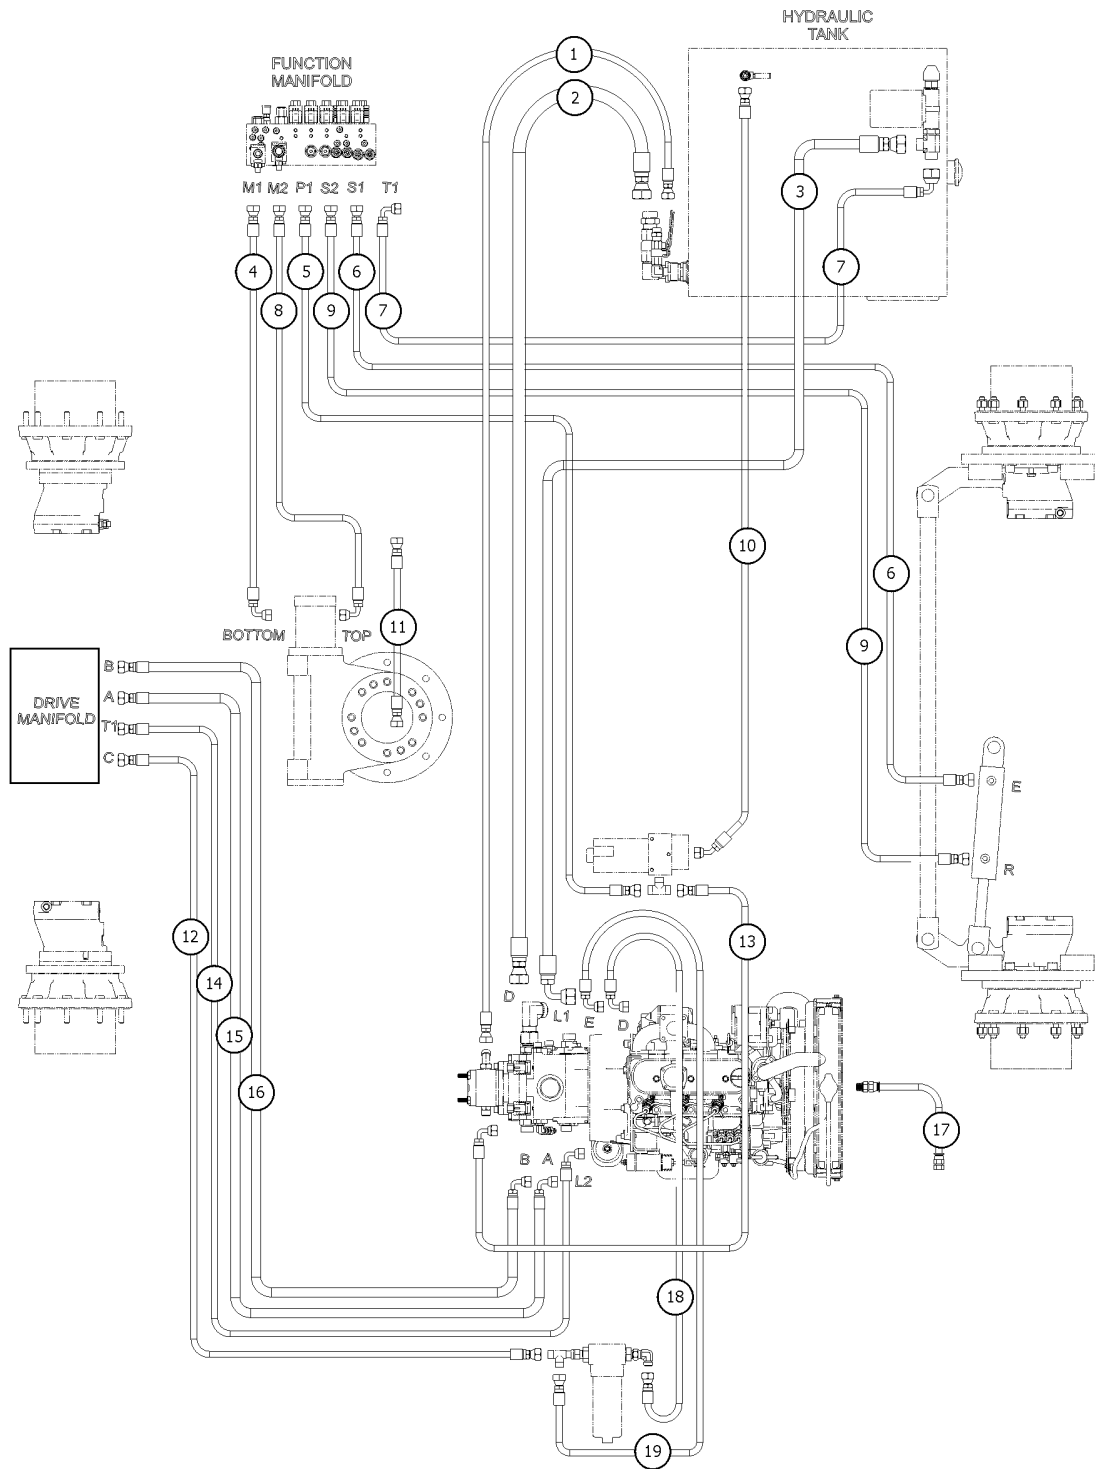

707.1 Drive Chassis and Turntable, 4WD Hoses, View 1

Item	Part No.	Description	Qty.
1	81812-6775GT	HOSE ASSY, 1/2", 67.75	1
2	1290343-6400GT	HOSE ASSY, 1", 68.50	1
3	49150-7900GT	HOSE ASSY, 3/4", 79.00	1
4	49118-3850GT	HOSE ASSY, 1/4", 38.50	1
5	101929-4600GT	HOSE ASSY, 3/8", 46.00 (to SN Z34F-12363)	1
5B	101929-3950GT	HOSE ASSY, 3/8", 39.50 (from SN Z34F-12364) (for units with PSI (GM) Dual Fuel Engine)	1
6	49119-8600GT	ASSY, HOSE, HYD, -4, 3250, STR, STR	1
6B	48773GT	SLEEVE, NYLON, .86 ID from SN Z34F-13052	
7	1291265-2500GT	HOSE ASSY, 1/2", 25.00	1
8	49118-3400GT	HOSE ASSY, 1/4", 34.00	1
9	49119-8600GT	ASSY, HOSE, HYD, -4, 3250, STR, STR	1
9B	48773GT	SLEEVE, NYLON, .86 ID from SN Z34F-13052	
10	1290347-4400GT	HOSE ASSY, 3/8", 44.00	1
11	49189-4350GT	ASSY, HOSE, HYD, 1/4, 3250, STR	1
12	49120-7750GT	HOSE ASSY, 1/4", 77.50	1
12B	48773GT	SLEEVE, NYLON, .86 ID from SN Z34F-13052	
13	1290346-3800GT	HOSE ASSY, 3/8", 38.00	1
14	1290425-10000GT	HOSE ASSY, 5/8", 100.00 to SN Z34F-13051	1
14-	75278-10000GT	ASSY, HOSE, HYD, -8, 4250, STR, 90 from SN Z34F-13052	
14B	48767GT	SLEEVE, NYLON, 1.42 ID from SN Z34F-13052	
15	94374-10200GT	HOSE ASSY, 3/4", 102.00	1
15B	48767GT	SLEEVE, NYLON, 1.42 ID from SN Z34F-13052	
16	94374-10200GT	HOSE ASSY, 3/4", 102.00	1
16B	48767GT	SLEEVE, NYLON, 1.42 ID from SN Z34F-13052	
17	139168GT	HOSE ASSY, 3/8", 21.00	1
18	75278-4700GT	HOSE ASSY, 1/2", 47.00	1
19	75278-3300GT	HOSE ASSY, 1/2", 33.00	1