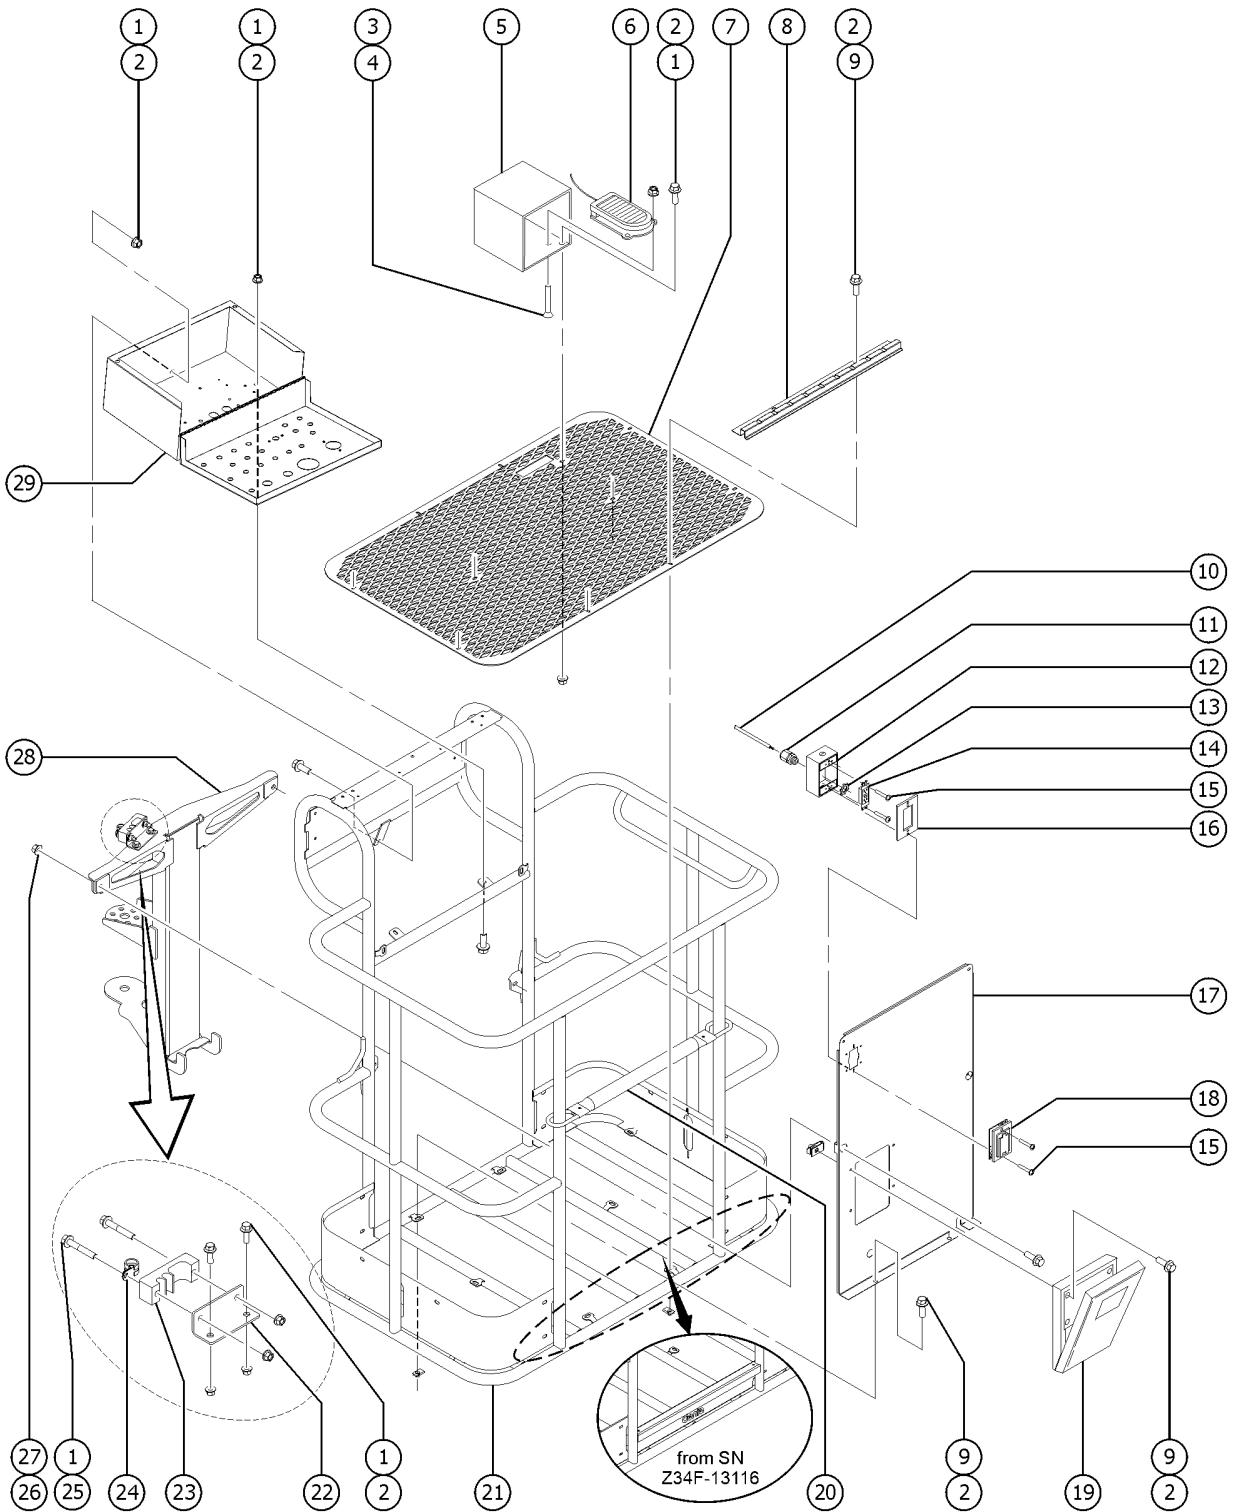

601.1 Platform

<i>Item</i>	<i>Part No.</i>	<i>Description</i>	<i>Qty.</i>
23	128668GT	CLAMP,CABLE STRAIN RELIEF	1
24	128669GT	BACKING PLATE, PLATFORM CLAMP	1
25	824081GT	SCREW, HHF, 1/4-20 X 1.5, 8, ZAG	
26	824028GT	NUT,TL FLG,5/16-18,G,ZAG	
27	824087GT	SCREW,HHF,5/16-18X1.25,8,ZAG	
28	56500-SGT	WELDMENT,PLATFORM SUPPORT*** (to SN Z34F-14000)	1
28B		REF. WELDMENT,PLATFORM SUPPORT (from SN Z34F-14001) (refer to 812.1)	1
29		Ref. Platform Control Box with Lid and Decal refer to 603.1