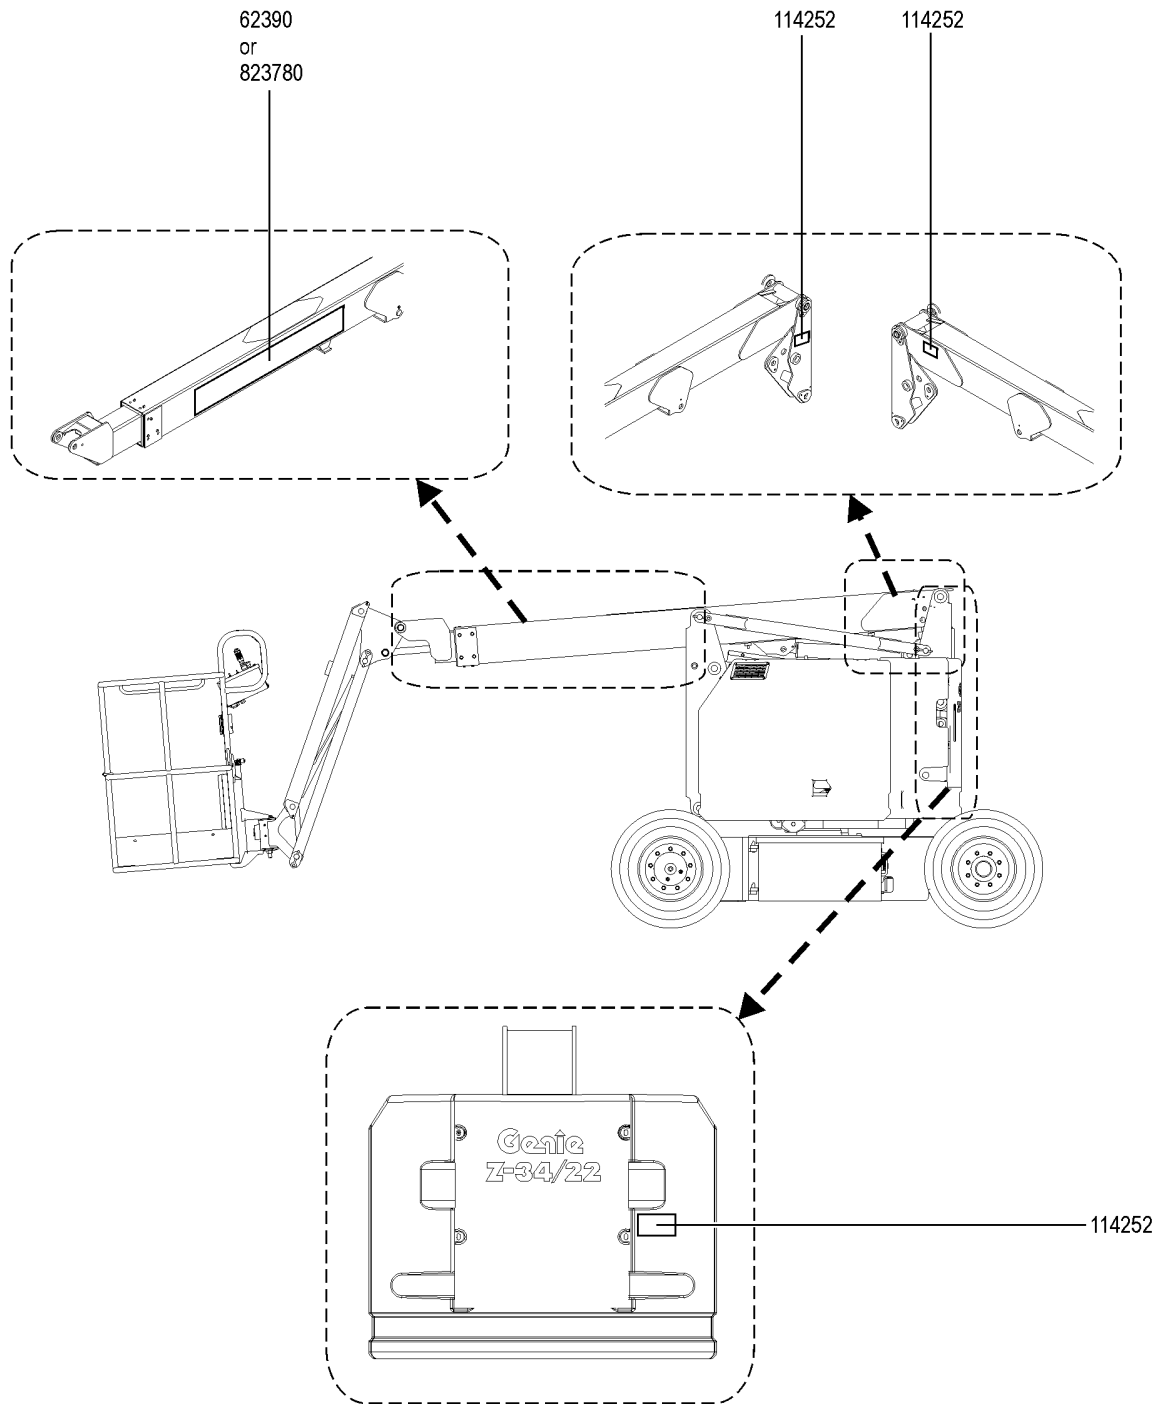

115.1 Symbol Decals, ANSI & CE, Boom (From SN Z34F-14001)

115.1 Symbol Decals, ANSI & CE, Boom (From SN Z34F-14001)

<i>Item</i>	<i>Part No.</i>	<i>Description</i>	<i>Qty.</i>
1	62930GT	DECAL,COSMETIC,GENIE Z-34/22	1
2	114252GT	DECAL,LABEL,TIP OVER LMT SWTCH	3
3	823780GT	DECAL,COSM,GENIE Z34 BLK	1