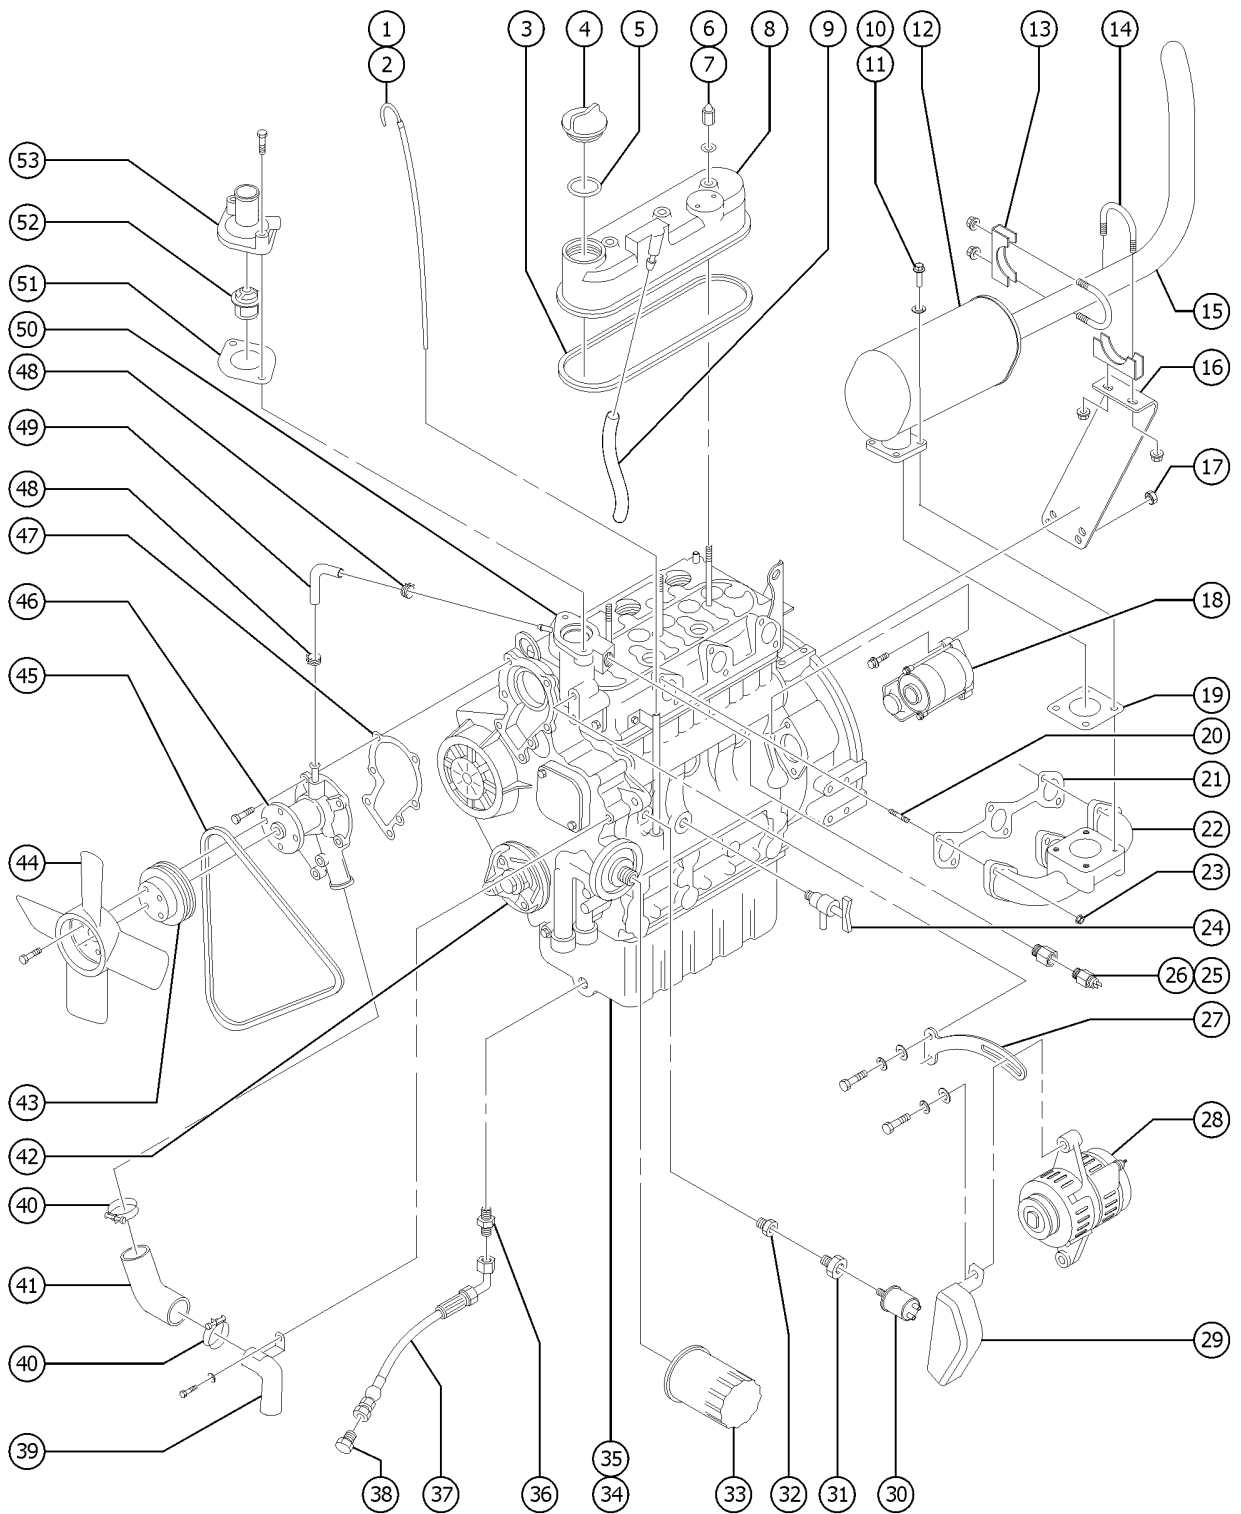

401.1 Kubota D-1105 (diesel), View 1

<i>Item</i>	<i>Part No.</i>	<i>Description</i>	<i>Qty.</i>
26	28607GT	ADAPTER,140139-8-6	1
27	44195GT	ALTERNATOR STAY, D905	1
28	101203GT	ALTERNATOR,40 AMP,INT REG	1
29	148099GT	COVER,V-BELT,D1105,KUBOTA	1
30	22934GT	SWITCH,OIL,PRESSURE,KUBOTA	1
31	42248GT	ADAPTER,140139-4-2	1
32	42324GT	ADAPTER, NPT-F-BSPT-M 2-2	1
33	866050GT	FILTER,OIL,KUBOTA	1
34	139280GT	OIL PAN	1
35	139282GT	INNER OIL FILTER not shown, inside oil pan	1
36	42278GT	FITTING,CONN,9605-06-12X1.25	1
37	139168GT	HOSE ASSY, 3/8",21.00 Includes items 36 and 38	1
38	48874GT	FITTING,PLUG,070109-6	1
39	32195GT	HOSE,LOWER RADIATOR,DF752	1
40	32185GT	CLAMP,HOSE	2
41	32067GT	HOSE,WATER PUMP,KUBOTA**	1
42	101200GT	FAN DRIVE PULLEY,KUBOTA	1
43	52531GT	PULLEY,FAN,KUBOTA, D-905,GS68	1
44A	139276GT	FAN, COOLING 4-blades	1
44B	231232GT	RAD. FAN,7-BLADE,D-1105 7-blades	1
45	32196GT	BELT,V, KUBOTA D905	1
46	101201GT	WATER PUMP ASSY,KUBOTA	1
47	32199GT	GASKET,WATER PUMP	1
48	32069GT	CLAMP,HOSE,KUBOTA WG750	2
49	32200GT	HOSE,WATER PUMP RETURN,D905	1
50	139277GT	COMP. WATER FLANGE	1
51	866397GT	KUBOTA GASKET,THERMOSTAT	1
52	139278GT	THERMOSTAT	1