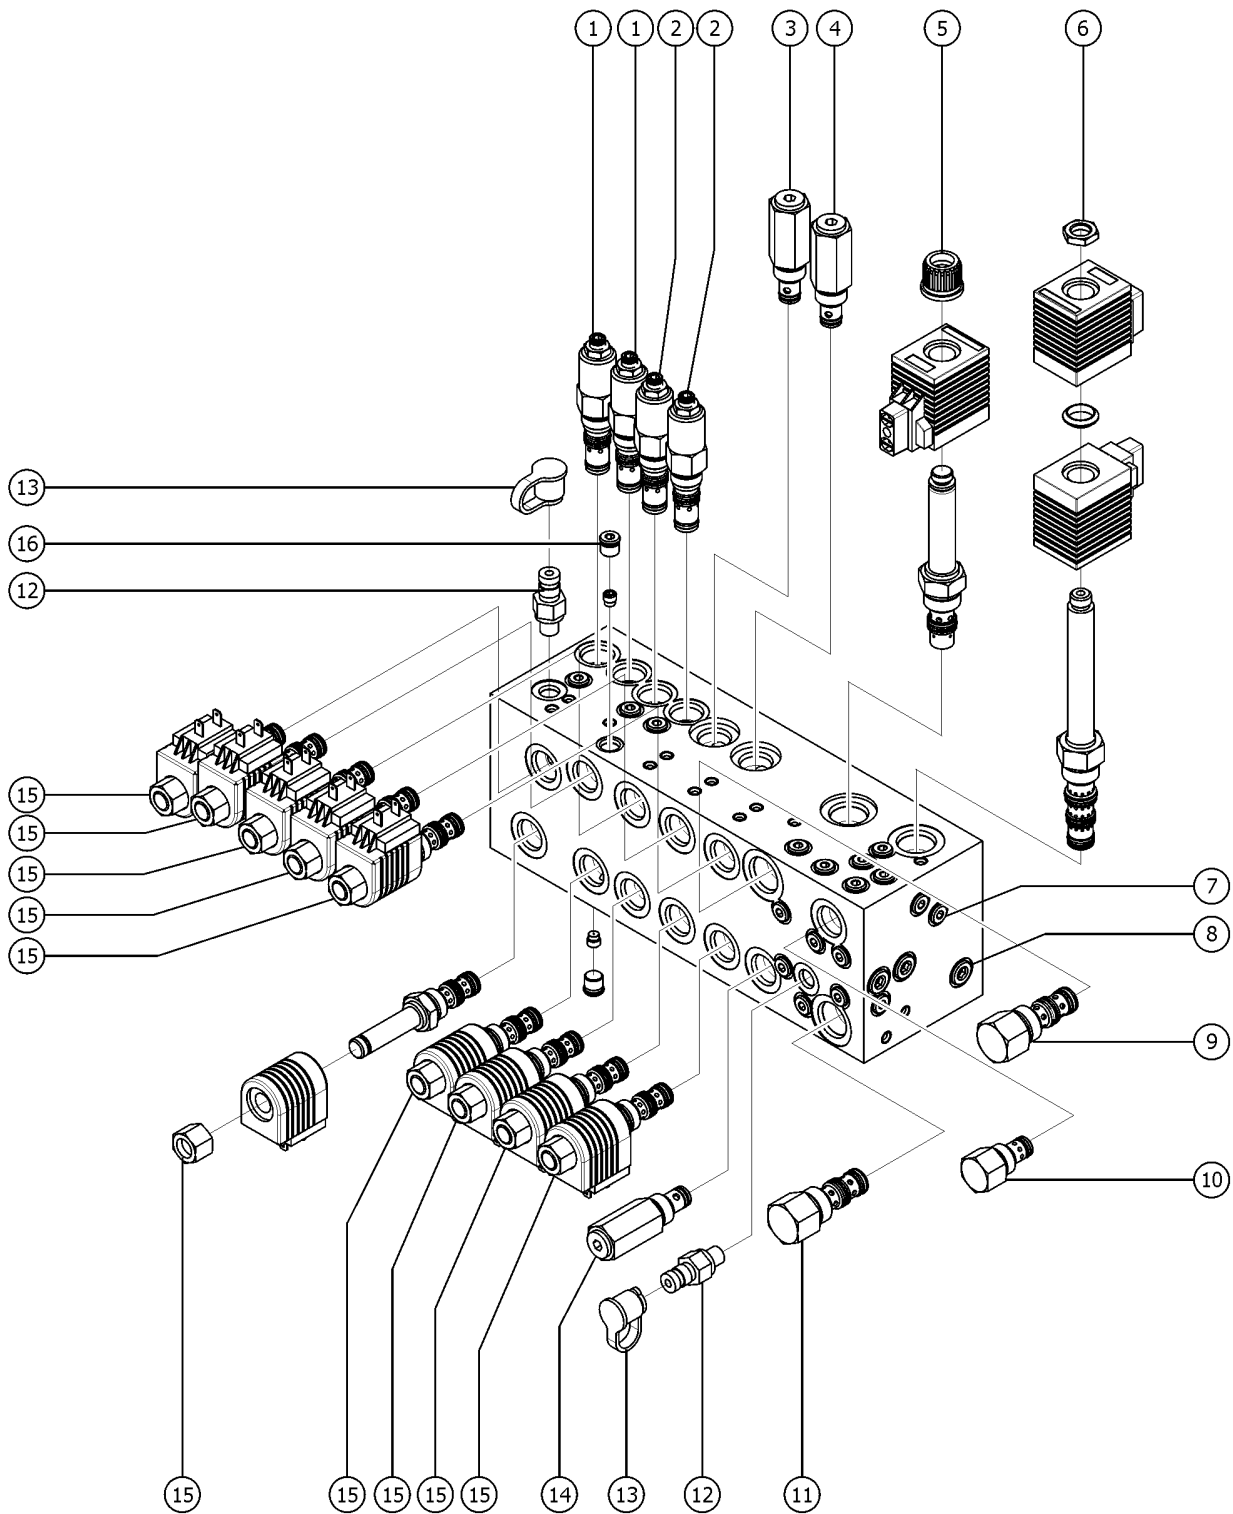

703.1 Function Manifold

Item	Part No.	Description	Qty.
	128445GT	MANIFOLD,FUNCTION,Z34 IC	1
1	37079GT	VALVE,COUNTERBALANCE 3000 PSI	2
2	65522GT	VALVE,COUNTERBALANCE 1500 PSI	2
3	31528GT	VALVE,RELIEF 1600 PSI	1
4	40412GT	VALVE,RELIEF 1400PSI	1
5	43612GT	VALVE,PROPORTIONAL 12V	1
5-	52710GT	COIL,SOLENOID VALVE, 12V	1
5-	62276GT	NUT, SOLENOID VALVE COIL	1
6	43609GT	VALVE,SOLENOID 3P4W	1
6-	74907GT	VALVE,SOLENOID 3P4W W/O COIL	1
6-	43610GT	COIL,SOLENOID VLV,10V W/DIODE	2
6-	89854GT	SPACER,SOLENOID VALVE COIL	1
6-	52943GT	NUT SOLENOID VALVE COIL	1
6-	110196GT	SEAL KIT, VALVE, #10	1
7	69550GT	PLUG,ORB #4	26
8	109802GT	PLUG,ORB #6	10
9	27050GT	VALVE,DIFFERENTIAL SENSING	1
10	32975GT	VALVE,FLOW REGULATOR 0.1 GPM	1
11	33452GT	VALVE,FLOW REGULATOR 1.0 GPM	1
12	48997GT	NIPPLE,DIAGNOSTIC,#4	2
13	48880GT	CAP,DIAGNOSTIC NIPPLE	2
14	52715GT	VALVE,RELIEF 3200 PSI	1
15	43607GT	VALVE,SOLENOID 2P3W	10
15-	48342GT	VALVE, SOLENOID 2P3W W/O COIL	
15-	43601GT	COIL,SOLENOID VLV,10V W/ DIODE	
15-	45912GT	NUT,SOLENOID VALVE 2P3W	
16	89300GT	PLUG, .042 ORIFICE, 1/16 NPT	2