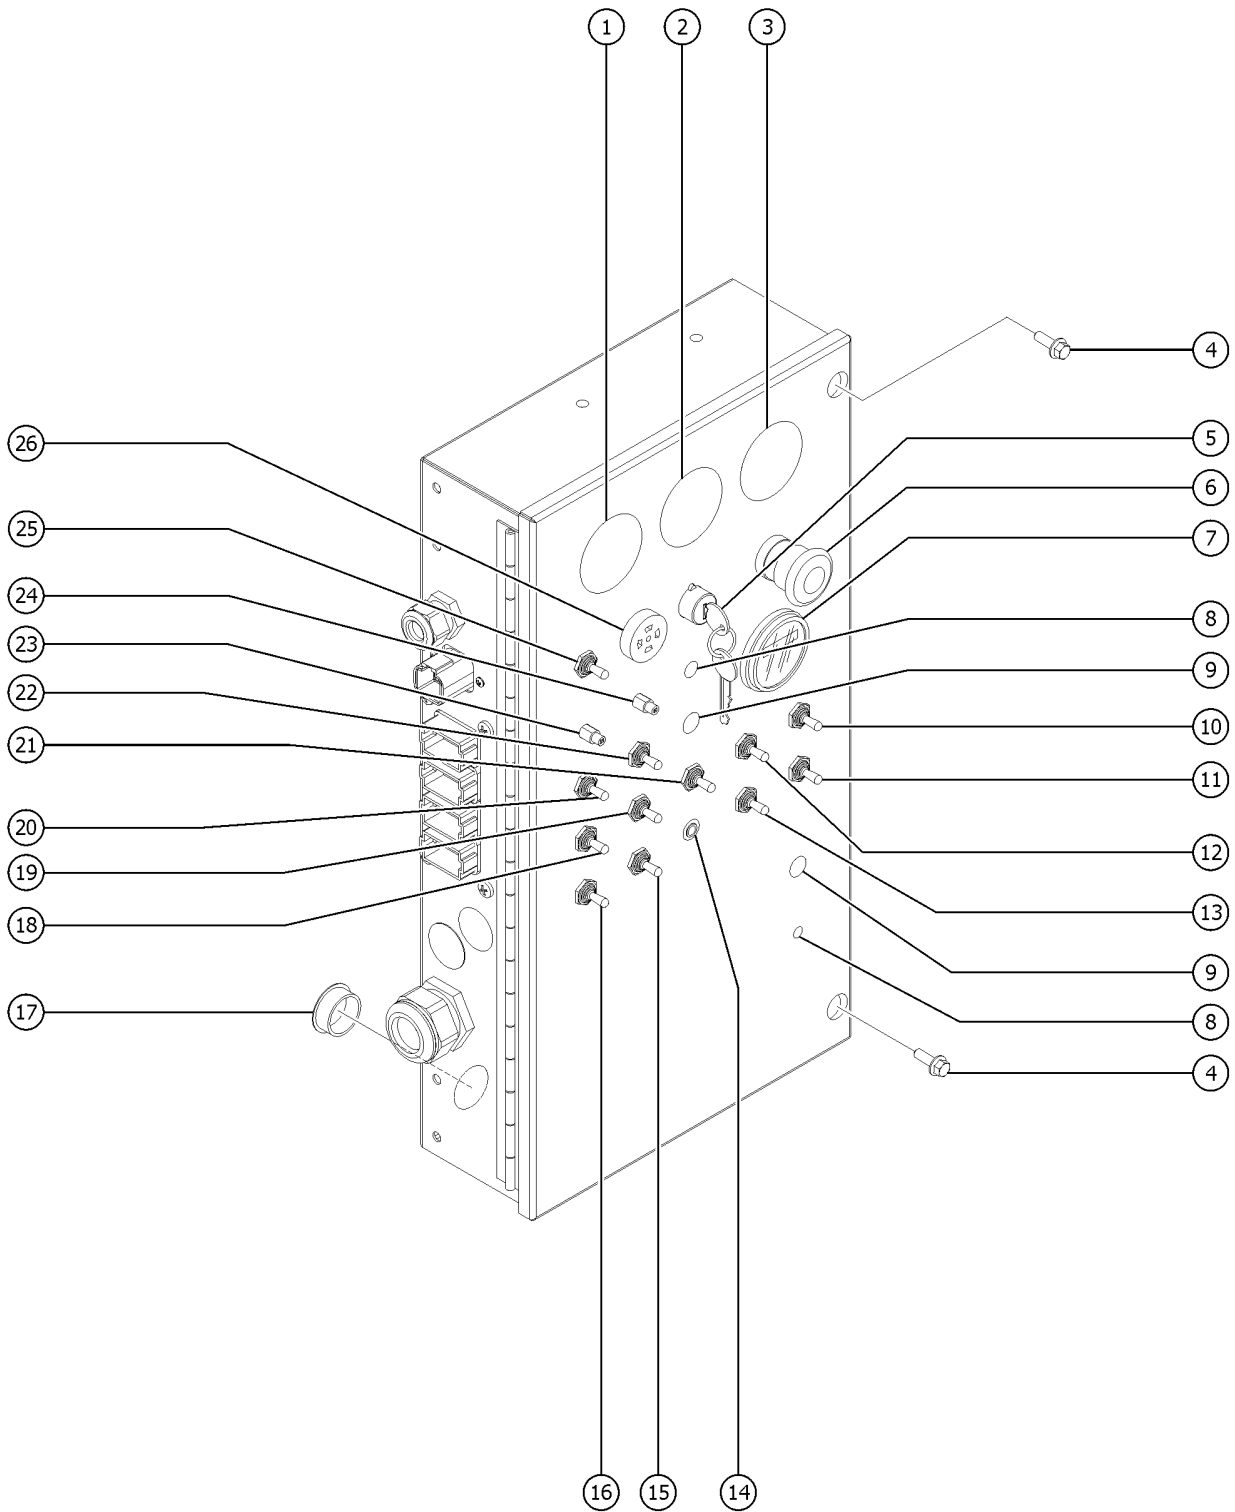

304.1 Ground Control Box, External View

Item	Part No.	Description	Qty.
-	81900GT	PLUG,NYLON 2.093 BLACK DOMED	3
1	53759-SGT	GAUGE,WATER TEMP (includes mounting bracket and fasteners)	
2	53758-SGT	GAUGE,OIL PRESSURE W/O SENDER (includes mounting bracket and fasteners)	
3	53761-SGT	GAUGE,VOLTAGE (includes mounting bracket and fasteners)	
4	824077GT	SCREW,HHF,1/4-20X.5,8,ZAG	2
5	96008-SGT	KEYSWITCH,3 POS. W/KEYS*** (includes pair of keys)	1
5-	83093GT	KEY SINGLE*** (with rubber boot)	
5-	88827GT	GASKET,KEYSWITCH,PLASTIC***	
5-	94506GT	BASE,W/3 NC CONTACTS	
5-	824218GT	SCREW,PHPM SEMS ET,8-32X.25,ZA	
6	66812GT	BUTTON,PUSH,RED MUSHROOM HEAD	1
6-	66818GT	CONTACT,NC	
6-	66821GT	BASE,WITHOUT CONTACTS	
7A	19506GT	HOUR METER, 10-80 VOLTS*** for Kubota and Perkins engines (includes mounting bracket)	1
7B	1271076GT	DISPLAY,DIAGNOSTIC,J1939 for GM .998L engine only	
8	42781GT	PLUG, NYLON .250 BLACK DOMED	3
9A	56111GT	PLUG,NYLON .687 BLACK DOMED	3
9B	218167GT	LIGHT,INDICATOR,AMBER 12V ENGINE (for Pekins 403F engine) (check engine)	1
10	128580-SGT	SWITCH TOGGLE SPDT 3P MOM SHDR (gas/LPG choke switch or diesel glow plug)	1
11	128580-SGT	SWITCH TOGGLE SPDT 3P MOM SHDR (function enable switch)	1
12	128580-SGT	SWITCH TOGGLE SPDT 3P MOM SHDR (engine start switch)	1
13	128584-SGT	SWITCH TOGGLE SPDT 2P MNT SHDR (gas/LPG fuel select switch)	1
14	824879GT	LIGHT,LED IND. RED 12V NH (option, platform overload indicator)	1
15	128582-SGT	SWITCH TOGGLE DPDT 3P MOM SHDR (primary boom extend/retract switch)	1
16	128582-SGT	SWITCH TOGGLE DPDT 3P MOM SHDR (turntable rotate switch)	1
17	45385GT	PLUG,NYLON 1.12 BLACK DOMED	1
18	128582-SGT	SWITCH TOGGLE DPDT 3P MOM SHDR (primary rotate switch)	1
19	128582-SGT	SWITCH TOGGLE DPDT 3P MOM SHDR (primary boom up/down switch)	1