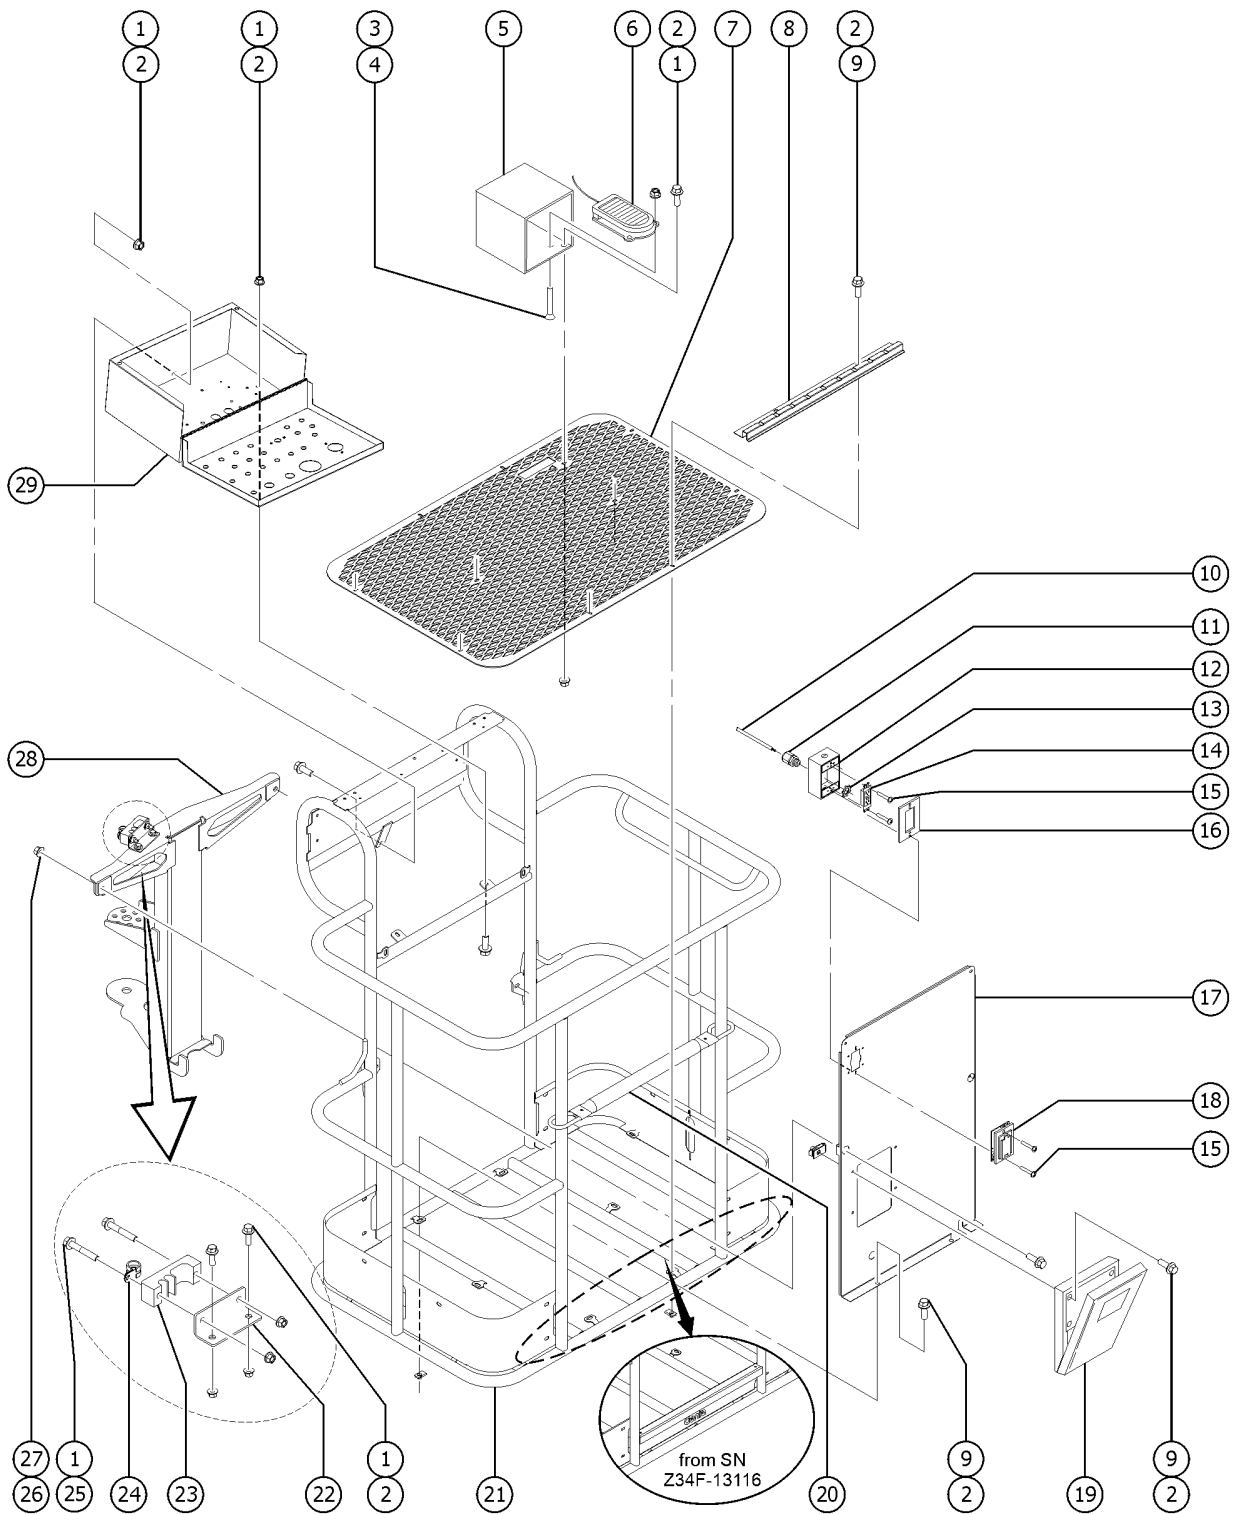

Item	Part No.	Description	Qty.
22	56976-SGT	JIB BOOM MACH***	
23	36561-SGT	HOSE COVER,JIB BOOM**	
24	824029GT	NUT,TL FLG,3/8-16,G,ZAG	
25	42797GT	PIN,1.25DIAX12.50LG,2HOLE	2
26		Ref. Jib Boom Manifold	
		refer to 704.1	
27	824077GT	SCREW,HHF,1/4-20X.5,8,ZAG	
28	139655GT	PIN,SLAVE CYLINDER	1
29	94217GT	CYLINDER,SLAVE,DONGYANG	1
29-	94260GT	SEAL KIT, LEVELING CYLINDER	
29-	74735GT	VALVE,COUNTERBALANCE	2
29-	47377GT	BEARING,1.25 ID X 1.5 OD X .75	2
		barrel end	
29-	35088GT	BEARING,FL,1.25IDX1.41ODX.89L	2
		rod end	
30	42939-5400GT	WIRE LOOM,1.88 DIA.	1
		(54 inches long)	
31	10665GT	PIN,ROLL,.25 X 1.5***	1
32	50546GT	PIN,1.25DIAX6.36LG,2RING	

601.1 Platform