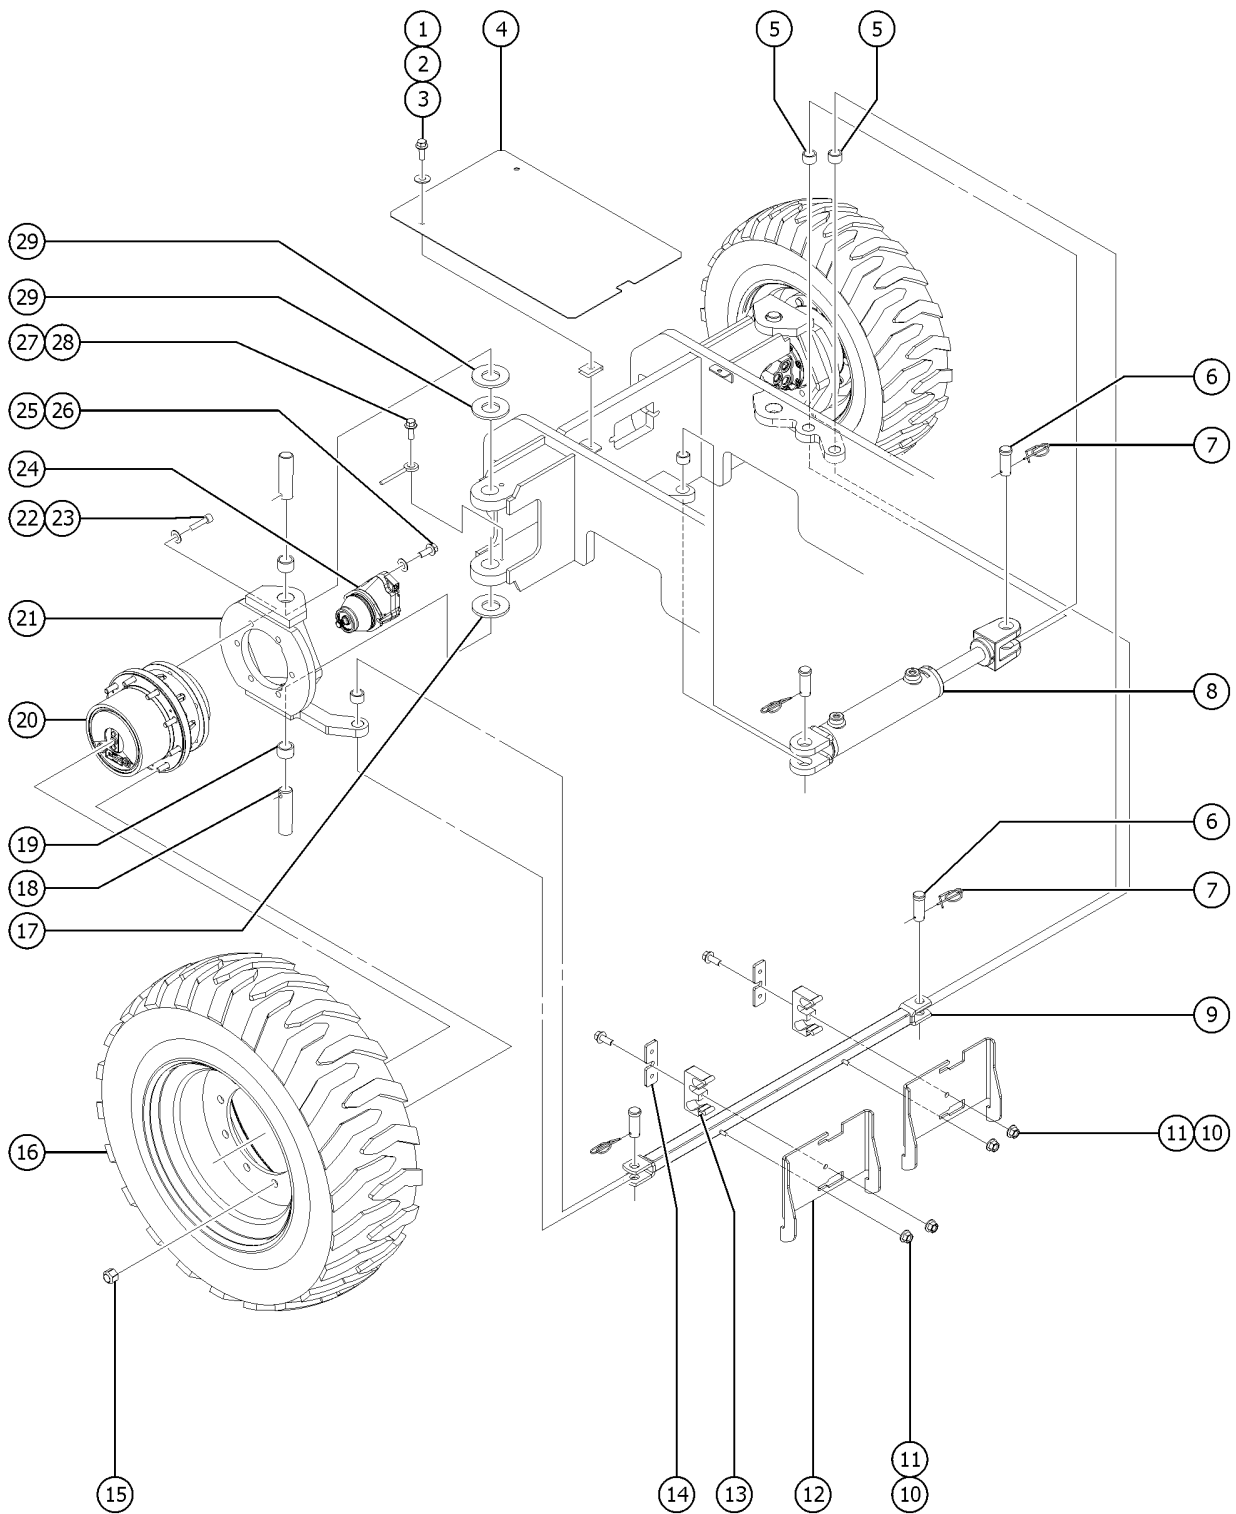

Item	Part No.	Description	Qty.
1	824078GT	SCREW,HHF,1/4-20X.75,8,ZAG	2
2	824113GT	WASHER,FLAT,1/4,USS,ZAG	2
3	56912GT	SPRING CLIP,1/4-20,.025-.15X.5	2
4	40438GT	COVR W/DECALS DR CHAS STR END*	1
5	25817GT	BEARING,1.00IDX1.25ODX1.00L	4
6	824127GT	PIN, CLEVIS, SAE 1.0 X 2.41, ZAG	4
7	824129GT	RUE RING, 1.0, ZAG	4
8	88337GT	CYLINDER,STEER	1
8-	88338GT	SEAL KIT, 88337	
9	119854GT	WELDMENT TIE ROD	1
10	824027GT	NUT,TL FLG,1/4-20,G,ZAG	2
11	824083GT	SCREW,HHF,1/4-20X2.5,8,ZAG	2
12	119854GT	WELDMENT TIE ROD	2
13	110271GT	CLAMP, DRIVE HOSE	2
14	106517PGT	CLAMP TOP,HOSE ROUTING PAINTED	2
15	824042GT	NUT,LUG,5/8-18X90 DEG,ZAG	16
16	139465GT	ASSY,TIRE&WHEEL,LF,4WD ANSI/CSA; left front air filled RT tire; 9-hole wheel (to SN Z34F-14000)	1
16-	139411GT	TIRE,SGL,51S3D1-16.5,8 PLY	
16-	42144GT	WHEEL,16.5 X 8.25,9 HOLE/9.5BC	
16B	139466GT	ASSY,TIRE&WHEEL,RF,4WD ANSI/CSA; right front air filled RT tire; 9-hole wheel (to SN Z34F-14000)	1
16B-	139411GT	TIRE,SGL,51S3D1-16.5,8 PLY	
16B-	42144GT	WHEEL,16.5 X 8.25,9 HOLE/9.5BC	
16C	139475GT	ASSY,TIRE&WHL,SEALANT,LF4WD ANSI/CSA; left front air filled RT tire with sealant; 9-hole wheel (to SN Z34F-14000)	1
16D	139477GT	ASSY,TIRE&WHL,SEALANT,RF4WD ANSI/CSA; right front air filled RT tire with sealant; 9-hole wheel (to SN Z34F-14000)	1
16E	131340GT	ASSY,TIRE&WHEEL,FF,RH right side foam-filled RT tire; 9-hole wheel	4
16F	131341GT	ASSY,TIRE&WHEEL,FF,LH left side foam-filled RT tire; 9-hole wheel	4
16G	1279191GT	ASSY,TIRE AND WHEEL,NM FOAM,LF	1
16H	1279192GT	ASSY,TIRE AND WHEEL,NM FOAM,RF	1

202.1 Steer End (4WD)