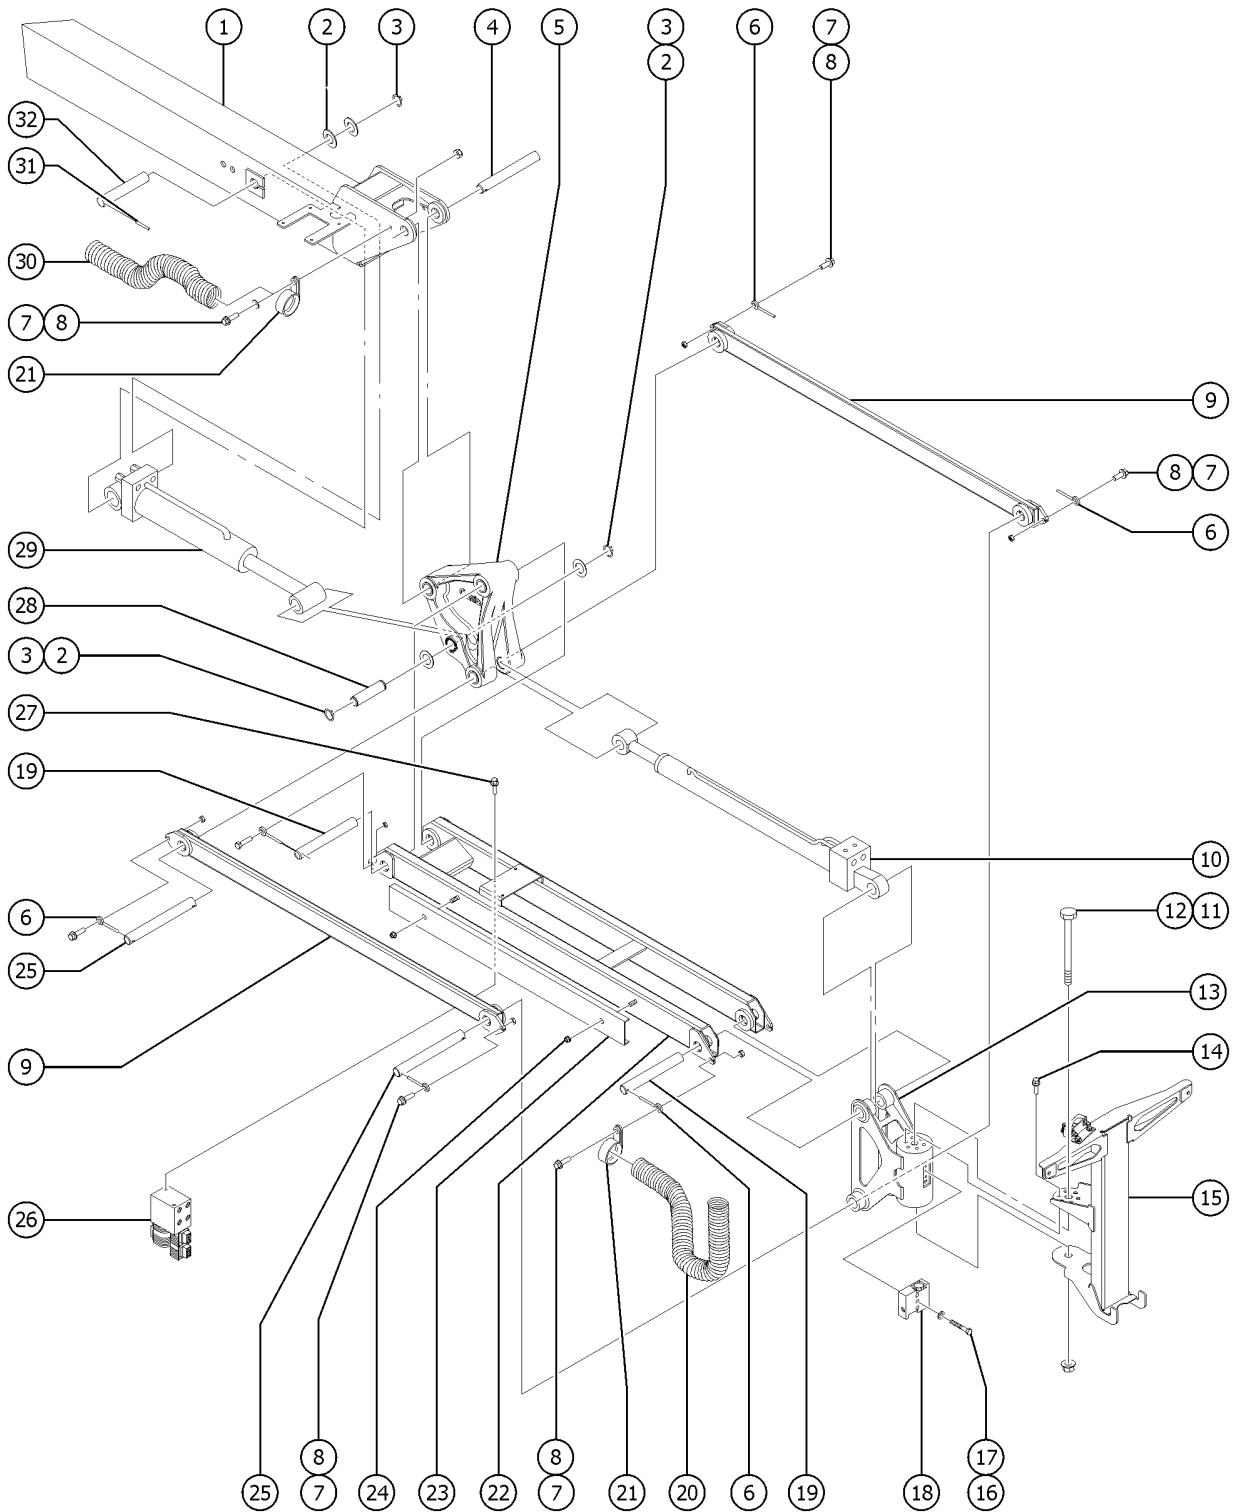

507.1 Jib Boom and Platform Rotator

Item	Part No.	Description	Qty.
1		Ref. EXTENSION BOOM ..... refer to 505.1	
2	824151GT	WASHER,SHIM,1.270X2.130X.062,Z	4
3	824164GT	SNAP RING,EXTERNAL,1.25,ZAG	2
4	128550GT	PIN,1.25DIA X 7.64LG,2RING	1
5	74587GT	BELLCRANK ASSEMBLY, Z30N,Z34**	1
5-	74865GT	BEARING,FL,1.25IDX1.50ODX1.25L	6
5-	74866GT	BEARING,1.25IDX1.50ODX1.25L	2
6	825019GT	ROD END, .375X3.69, ZAG	8
7	824092GT	SCREW, HHF, 3/8-16 X 1.5, 8, ZAG	
8	824025GT	NUT,TL,3/8-16,C,ZAG	
9	36054-SGT	COMPRESSION MEMBER (BORED)***	2
10	94218GT	CYLINDER,JIB	1
10-	31106GT	VALVE,CNTERBAL,CBBB-LHN@3000** for 94218	
10-	94261GT	SEAL KIT,94218	
10-	47377GT	BEARING,1.25 ID X 1.5 OD X .75	
11	824073GT	SCREW,HHC,3/4-10X9,8,ZAG	1
12	824038GT	NUT,TL JAM,3/8-16,A,ZAG	1
13	233717GT	ROTATOR,PLAT,Z30/34/Z40	1
13-	233745GT	SEAL AND BRG KIT,4.5K ROTATOR	
13-	30222GT	BEARING,FL,1.25IDX1.41ODX1.50L	
14	824089GT	SCREW,HHF,3/8-16X.75,8,ZAG	
15	56500-SGT	WELDMENT,PLATFORM SUPPORT***	
16	824062GT	SCREW,HHC,1/4-20X1.5,8,ZAG	
17	824109GT	WASHER,LOCK,1/4,ZAG	
18		Ref. Platform Rotator Manifold ..... refer to 704.1	
19	36199GT	PIN,1.25DIA.X10.38LG,1HOLE	2
20	42939-12000GT	WIRE LOOM,1.88 DIA. .... (120 inches long)	1
21	27497GT	CLAMP,RUBBER CUSHIONED-2 5/32	1