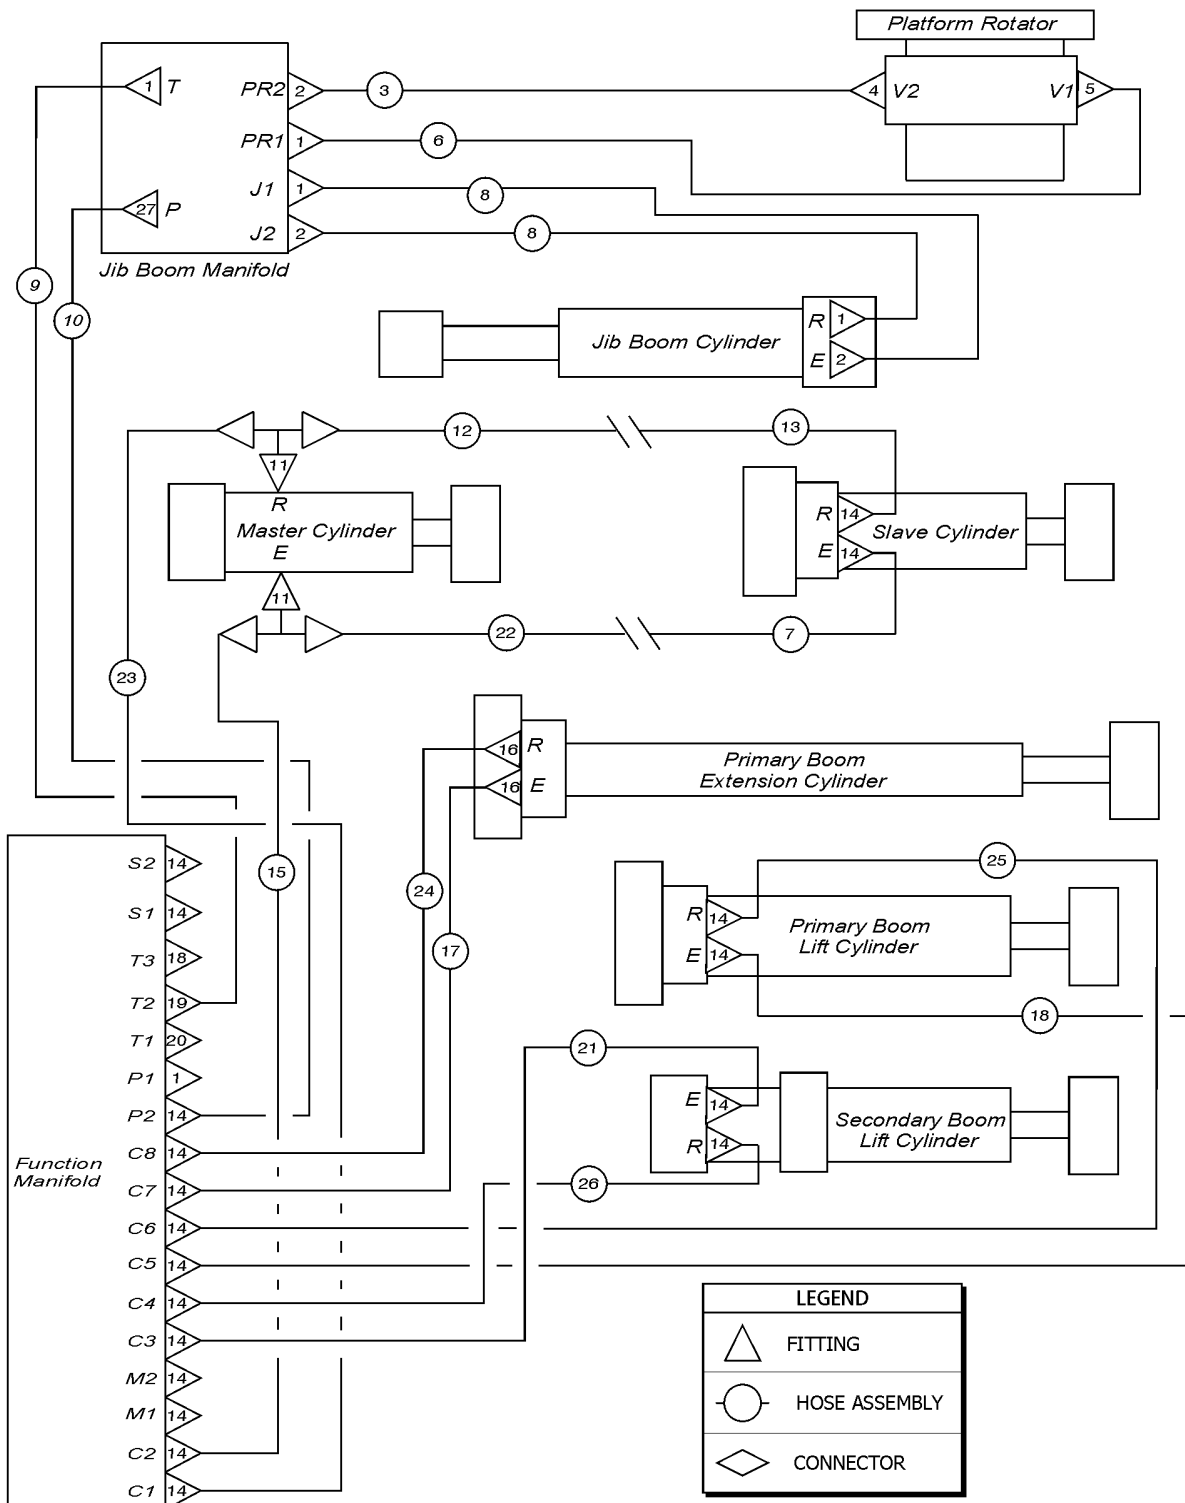

710.1 Boom Hoses and Fittings

710.1 Boom Hoses and Fittings

Item	Part No.	Description	Qty.
1	48916GT	FITTING,CONN,520120-6	5
2	48905GT	CONN,520120-4***	2
3	49117-4650GT	HOSE ASSY,1/4".46.50	1
4	48904GT	CONN,520120-4***	1
5	48926GT	FITTING,ELBOW,90D,520220-6-4	1
6	49114-4650GT	HOSE ASSY, 1/4", 46.50	1
7	49120-3100GT	HOSE ASSY, 1/4", 31.00	1
8	49120-1900GT	HOSE ASSY, 1/4", 19.00	1
9	49120-47400GT	HOSE ASSY,1/4",474.00	1
10	49119-47400GT	HOSE ASSY,1/4".474.00	1
11	48890GT	FITTING,TEE,BRANCH,520429-4***	2
12	42863-SGT	HOSE ASSY-MASTER CYL-SLAVE CYL	2
12-	49121-23900GT	HOSE ASSY, 1/4", 239.0	1
13	49121-3150GT	HOSE ASSY, 1/4", 31.50	1
13-	56233GT	O-RING,ORFS,-4	
14	48912GT	CONN,520120-4-6***	19
15	49119-20200GT	HOSE ASSY,1/4",202.00	1
16	49418GT	FITTING,ELBOW,45D,520320-4-6**	3
17	49119-23600GT	ASSY, HOSE, HYD, -4, 3250, STR, STR	1
18	42889-SGT	HOSE ASSY-C6/C5 TO LIFT CYL	2
19	48900GT	CONN,520120-4-6,.035,ORI	1
20	48933GT	CONN,520120-8***	1
21	42891-SGT	HOSE ASSY-C4/C3 TO SEC LIFT CY	2
21-	49119-8850GT	ASSY, HOSE, HYD, -4, 3250, STR, STR	1
22	49119-23900GT	HJOSE ASSY,1/4",239.0	1
23	49119-20200GT	HOSE ASSY,1/4",202.00	1
24	49119-23600GT	ASSY, HOSE, HYD, -4, 3250, STR, STR	1
25	49119-21800GT	ASSY, HOSE, HYD, -4, 3250, STR, STR	1