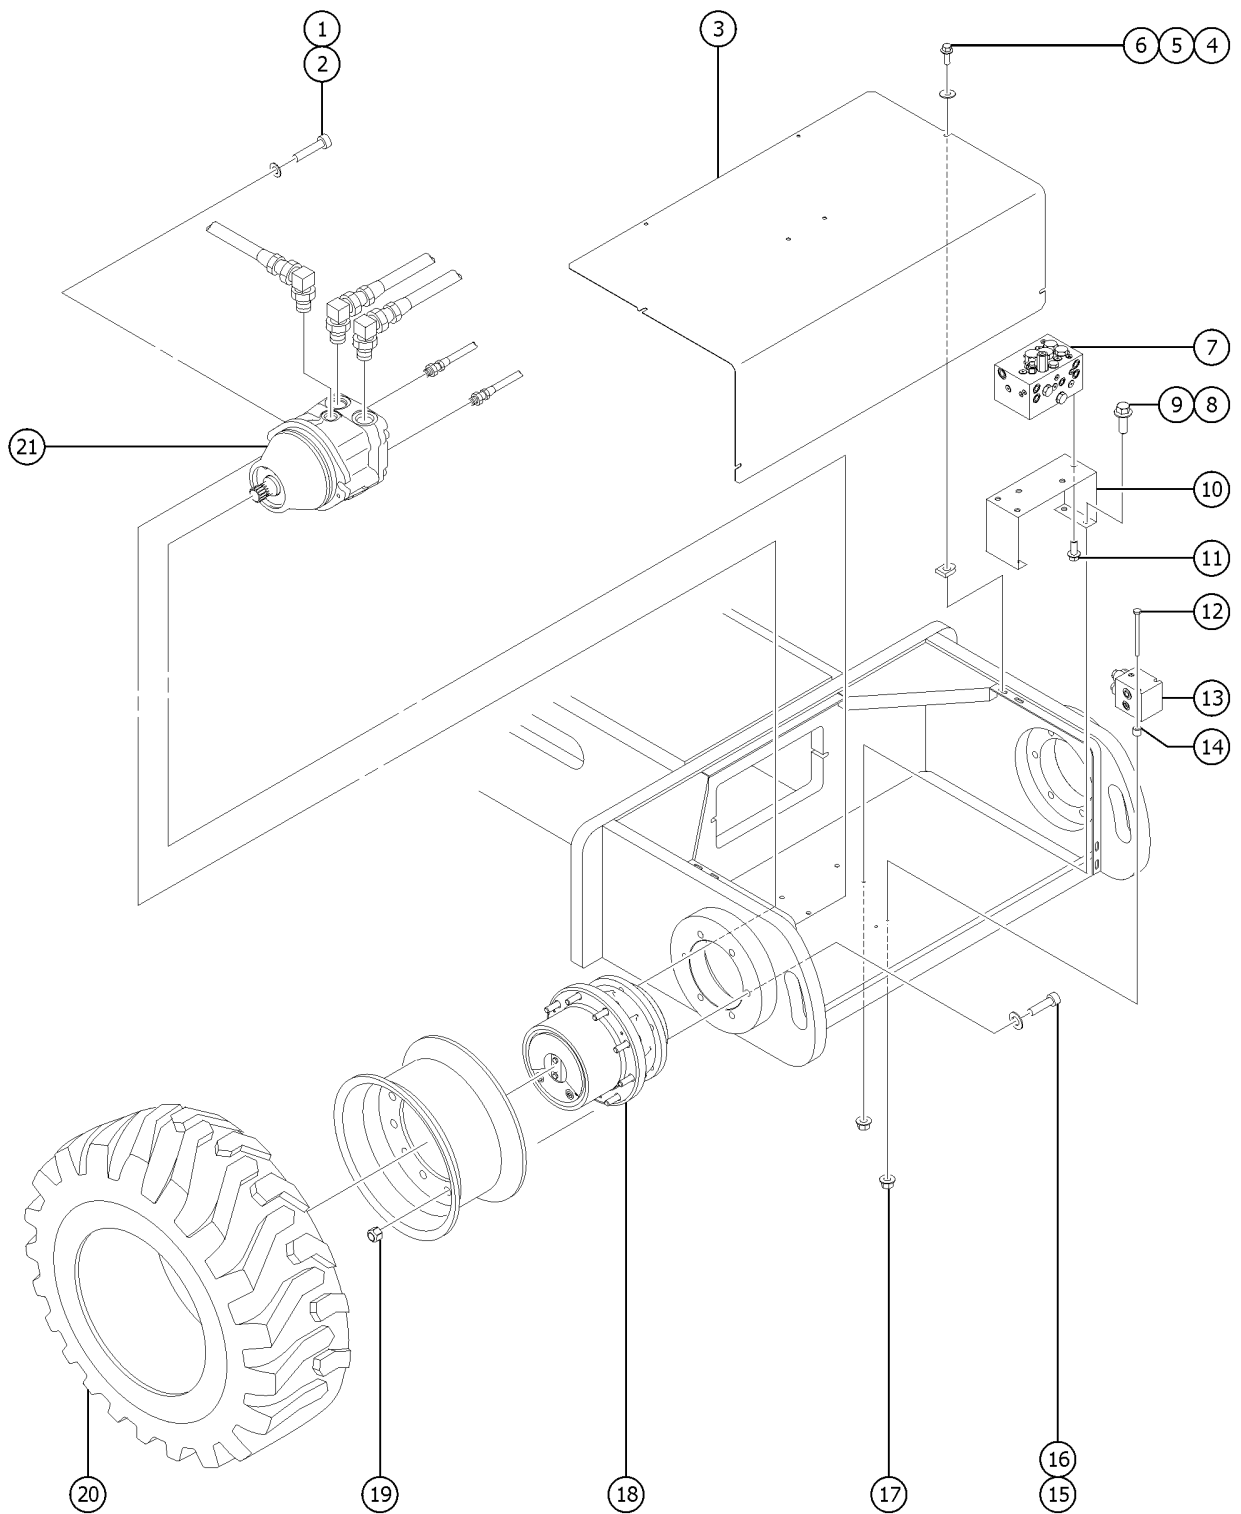

204.1 Non-Steer End (4WD)

204.1 Non-Steer End (4WD)

Item	Part No.	Description	Qty.
1	824072GT	SCREW,HHC,7/16-14X1.25,8,ZAG	4
2	824117GT	WASHER,FLAT,7/16,SAE,HRD,ZAG	4
3	128729GT	COVER, DRIVE CHASSIS, Z34 decals not included, refer to section	1
4	824078GT	SCREW,HHF,1/4-20X.75,8,ZAG	2
5	824113GT	WASHER,FLAT,1/4,USS,ZAG	2
6	56912GT	SPRING CLIP,1/4-20,.025-.15X.5	2
7		Ref. TRACTION MANIFOLD 4WD refer to 702.1	
8	824091GT	SCREW,HHF,3/8-16X1.25,8,ZAG	4
9	824029GT	NUT,TL FLG,3/8-16,G,ZAG	4
10	42068GT	BRACKET,MANIFOLD MOUNT	1
11	824089GT	SCREW,HHF,3/8-16X.75,8,ZAG	2
12	824065GT	SCREW,HHC,1/4-20X4,8,ZAG	2
13		Ref. MANIFOLD,BRAKE/MOTOR SHIFT** refer to 702.1	1
14	45400GT	SPACER TUBE,.50 LG	2
15	824106GT	SCREW,SHC,5/8-11X2.75,A574,ZAG	12
16	824121GT	WASHER, FLAT, .688 X 1.160 X .09, ZAG	12
17	824027GT	NUT,TL FLG,1/4-20,G,ZAG	2
18		Ref. WHEEL DRIVE,4HP 48:1 refer to 202.1	
19	824042GT	NUT,LUG,5/8-18X90 DEG,ZAG	18
20	139467GT	ASSY,TIRE&WHEEL,LR,2/4WD ANSI/CSA; left rear air-filled RT tire; 9-hole wheel (to SN Z34F-14000)	1
20-	139411GT	TIRE,SGL,51S3D1-16.5,8 PLY	
20-	42145GT	WHEEL,16.5 X 8.25,9 HOLE/9.5BC	
20B	139468GT	ASSY,TIRE&WHEEL,RR,2/4WD ANSI/CSA; right rear air-filled RT tire; 9-hole wheel (to SN Z34F-14000)	1
20B-	139411GT	TIRE,SGL,51S3D1-16.5,8 PLY	
20B-	42145GT	WHEEL,16.5 X 8.25,9 HOLE/9.5BC	
20C	139476GT	ASSY,TIRE&WHL,SEALANT,LR ANSI/CSA; left rear air-filled tire with sealant; 9-hole wheel (to SN Z34F-14000)	1
20D	139478GT	ASSY,TIRE&WHL,SEALANT,RR ANSI/CSA; right rear air-filled tire with sealant; 9-hole wheel (to SN Z34F-14000)	1
20E	139469GT	ASSY,TIRE&WHEEL,DRIVE,FF RH RT right rear foam-filled RT tire; 9-hole wheel	1