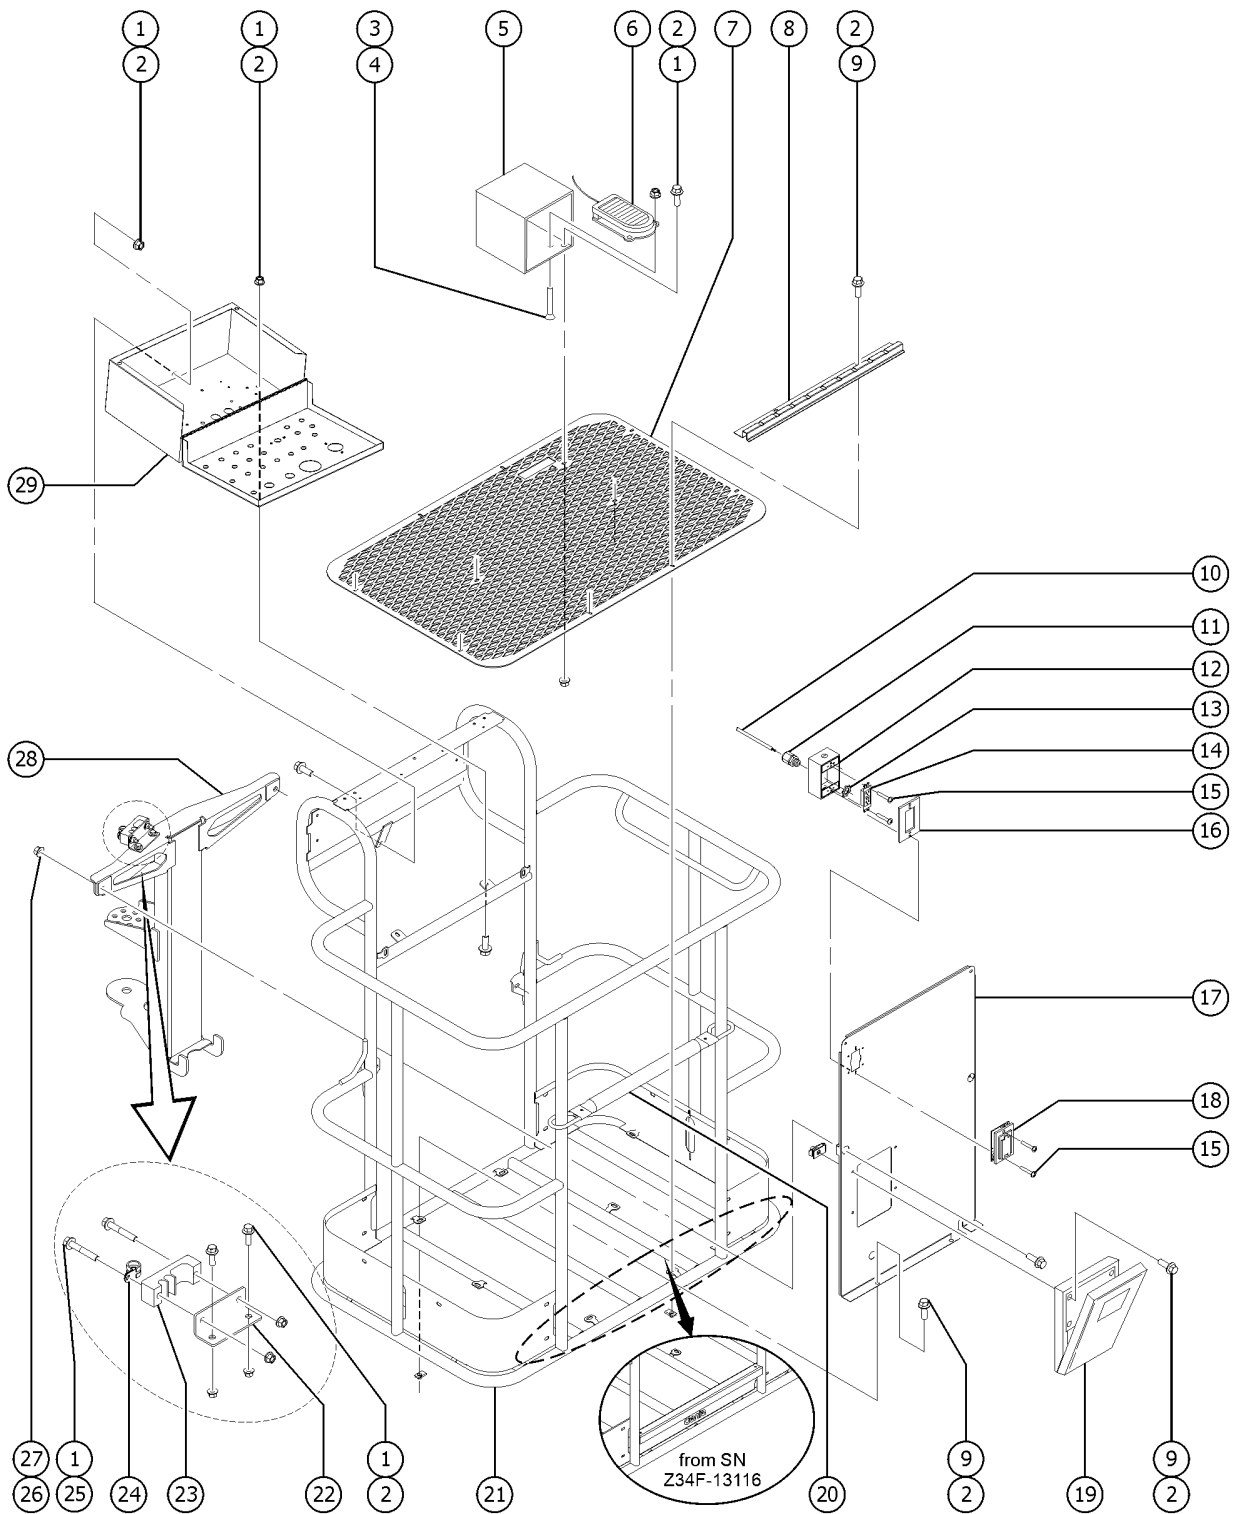

601.1 Platform