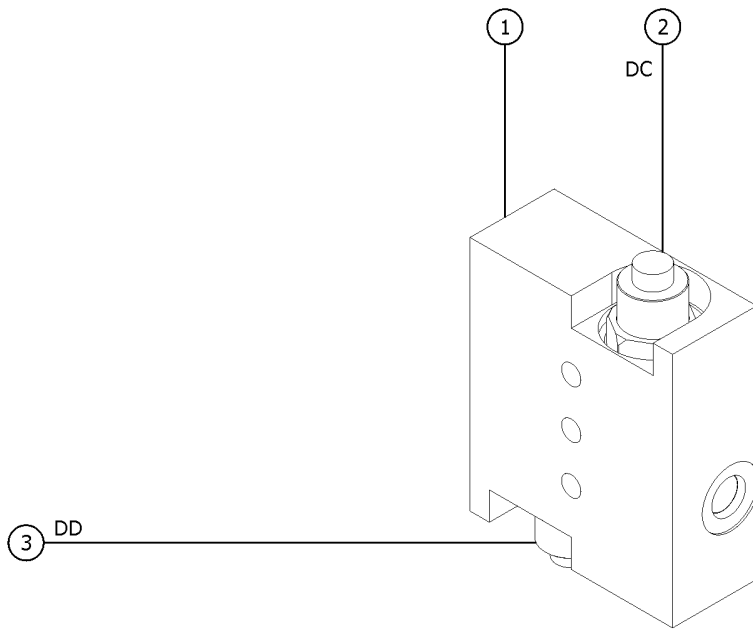

704.1 Jib Boom and Platform Rotate Manifold

Platform Rotate Manifolds