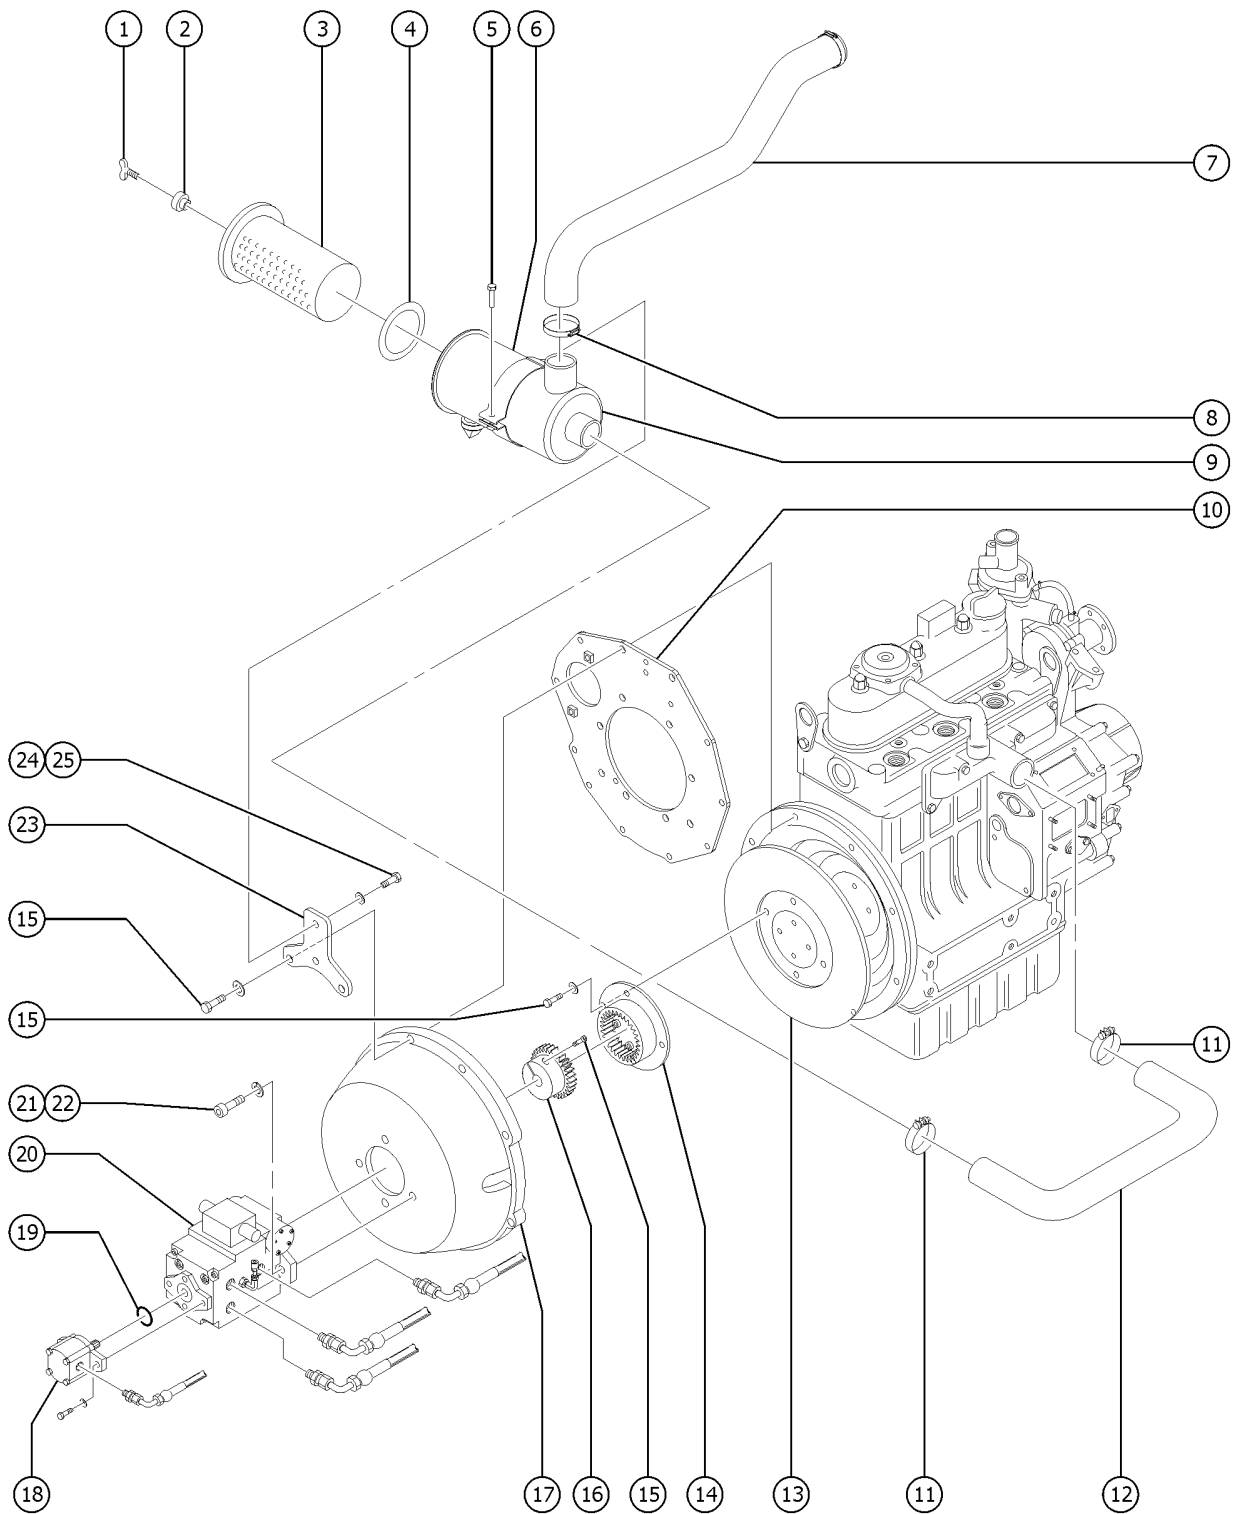

403.1 Kubota D-1105 (diesel), View 3

Item	Part No.	Description	Qty.
	161070GT	KIT, BELLHOUSING, D1105 includes items 14B,15, 16B & 17B	
1	44203GT	BOLT,WING,FILTER ELEMENT, D905	1
2	44204GT	WASHER ASSY,FILTER ELEMNT,D905	1
3	31745GT	FILTER,AIR,D905	1
4	839081GT	KUBOTA 15221-11170 GASKET A/C	1
5	62296GT	SCREW,M8 X 35MM	1
6	101204GT	AIR CLEANER STAY	1
7	139141GT	HOSE,AIR INTAKE,KUBOTA	1
8	22672GT	CLAMP,HOSE,1.75	1
9	32184GT	AIR CLEANER KIT,KUBOTA D905	1
10	139275GT	REAR END PLATE	1
11	62114GT	CLAMP-HOSE, AIR CLEANER	2
12	43700GT	PIPE,INLET, D905	1
13	139274GT	COMP. FLYWHEEL	1
13-	99882GT	BOLT,FLYWHEEL,KUBOTA D905	
14	94688GT	ADAPTER, FLANGE GEAR, 3 HOLE	1
15		HARDWARE KIT, BELLHSING KUBOTA (kit no longer available) hardware kit no longer available	1
16	161071GT	HUB, SAE B-B SPLINE, 42 TEETH	1
17	161069GT	BELLHOUSING, D1105	1
18	74492GT	PUMP,PIGGYBACK,SUNSTR,4CC***	1
18-	77990GT	KIT,SEAL,3CC PUMP***	
19	43683GT	O-RING,2-042 N674-70***	1
20	101237GT	PUMP,M42 W/PIGGYBACK PUMP 4CC*	1
20-	101238GT	PUMP,DRIVE,42CC W/NFPE CONTR**	
20-	119025GT	SOLENOID VALVE ASSY,M42 PUMP**	2
20-	147334GT	SEAL KIT,SHAFT,M42 PUMP***	
20-	29436GT	O-RING***	
21	824101GT	SCREW,SHC,1/2-13X1.25,A574,ZAG	2