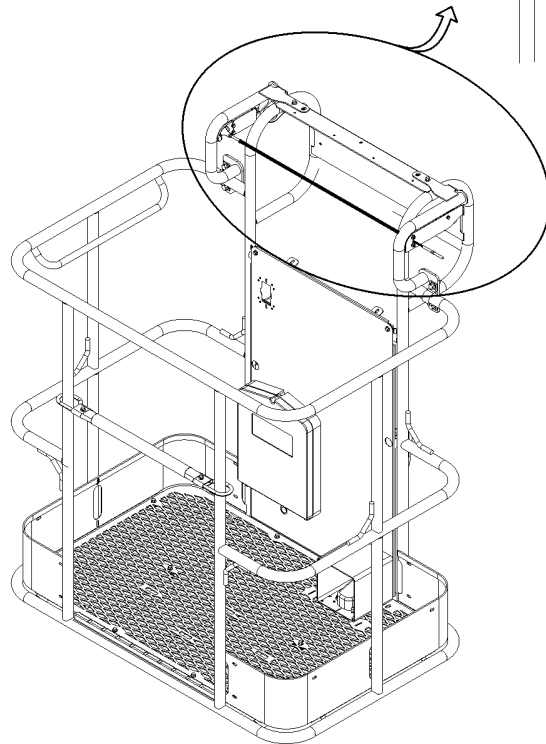

813.1 Lift Guard Contact Alarm

■ Shading indicates decal is hidden from view.

813.1 Lift Guard Contact Alarm

<i>Item</i>	<i>Part No.</i>	<i>Description</i>	<i>Qty.</i>
18	1274322GT	NUT,NYLOCK FLG,3/8-16,G,ZAG	
19	824090GT	SCREW,HHF,3/8-16X1,8,ZAG	
20	1278363GT	CLAMP, 1.25 INCH TUBE	2
21	1278177GT	WELDMENT, LEFT OPA, SMALL	1
22	1278982GT	DECAL, INSTRUCTION, ACTUATOR SWITCH SOCKET	1