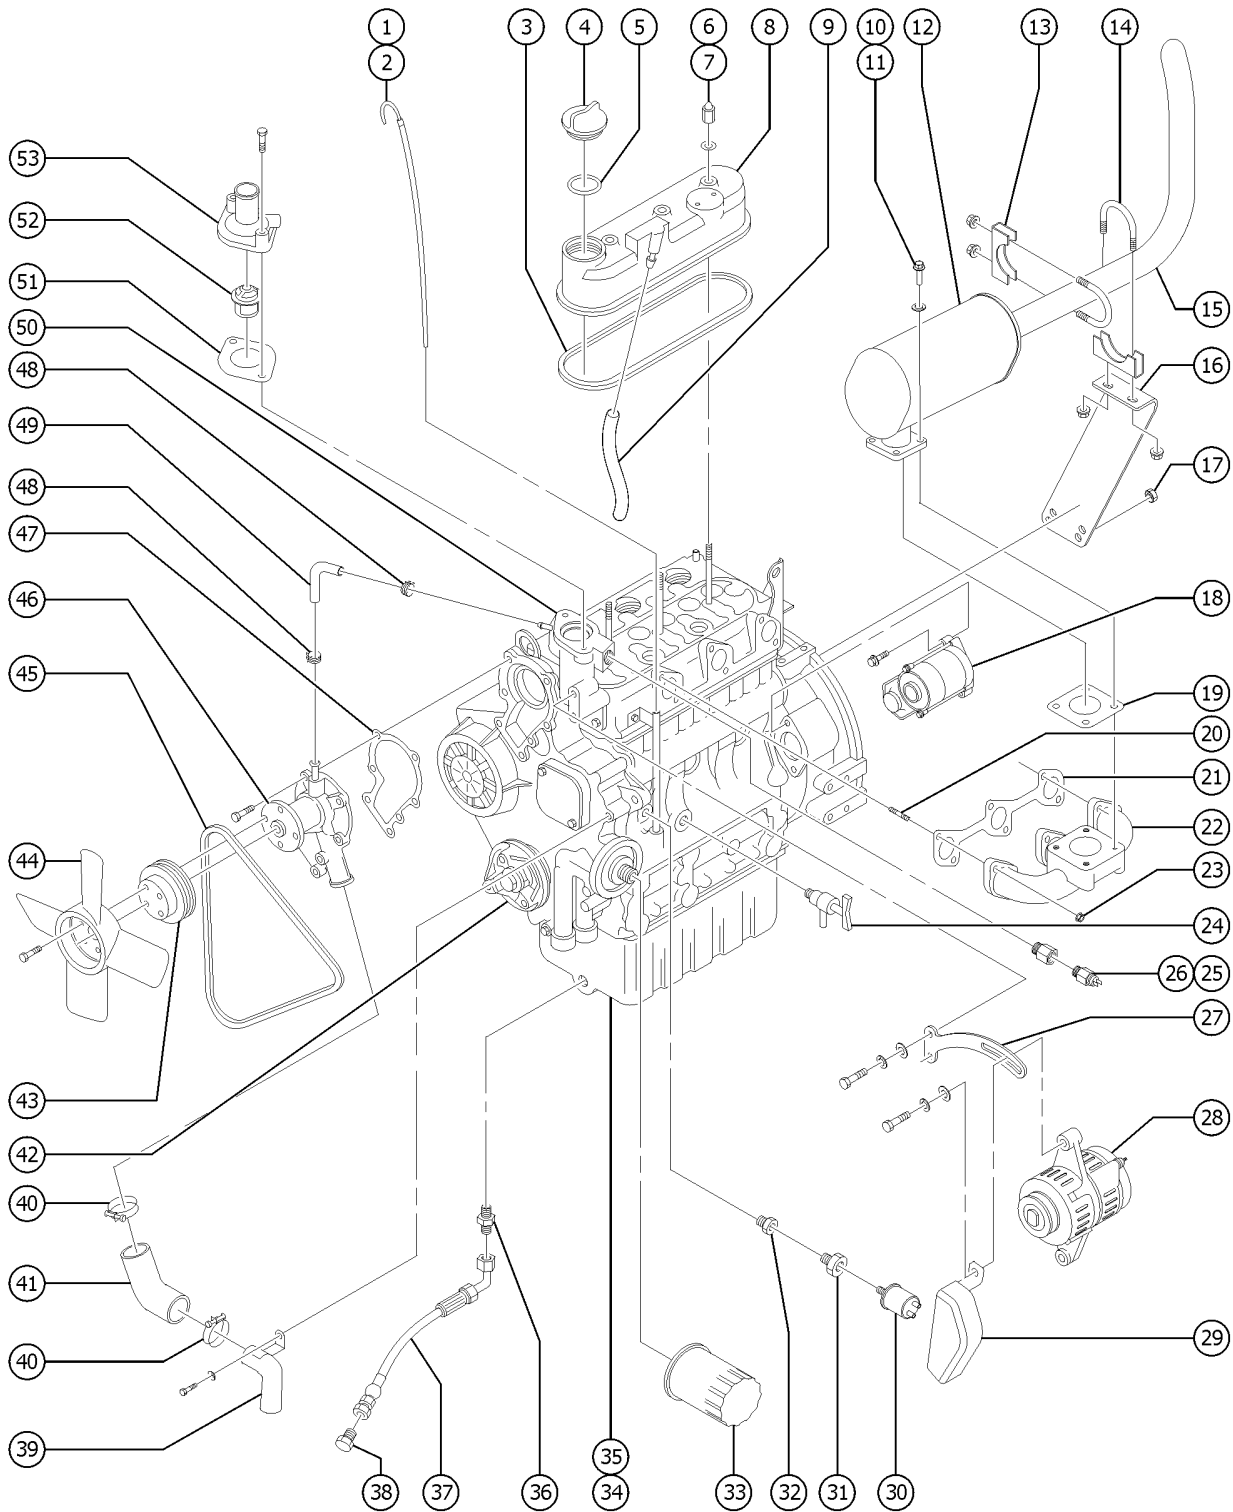

<i>Item</i>	<i>Part No.</i>	<i>Description</i>	<i>Qty.</i>
26	28607GT	ADAPTER,140139-8-6	1
27	44195GT	ALTERNATOR STAY, D905	1
28	101203GT	ALTERNATOR,40 AMP,INT REG	1
29	148099GT	COVER,V-BELT,D1105,KUBOTA	1
30	22934GT	SWITCH,OIL,PRESSURE,KUBOTA	1
31	42248GT	ADAPTER,140139-4-2	1
32	42324GT	ADAPTER, NPT-F-BSPT-M 2-2	1
33	866050GT	FILTER,OIL,KUBOTA	1
34	139280GT	OIL PAN	1
35	139282GT	INNER OIL FILTER not shown, inside oil pan	1
36	42278GT	FITTING,CONN,9605-06-12X1.25	1
37	139168GT	HOSE ASSY, 3/8",21.00 Includes items 36 and 38	1
38	48874GT	FITTING,PLUG,070109-6	1
39	32195GT	HOSE,LOWER RADIATOR,DF752	1
40	32185GT	CLAMP,HOSE	2
41	32067GT	HOSE,WATER PUMP,KUBOTA**	1
42	101200GT	FAN DRIVE PULLEY,KUBOTA	1
43	52531GT	PULLEY,FAN,KUBOTA, D-905,GS68	1
44A	139276GT	FAN, COOLING 4-blades	1
44B	231232GT	RAD. FAN,7-BLADE,D-1105 7-blades	1
45	32196GT	BELT,V, KUBOTA D905	1
46	101201GT	WATER PUMP ASSY,KUBOTA	1
47	32199GT	GASKET,WATER PUMP	1
48	32069GT	CLAMP,HOSE,KUBOTA WG750	2
49	32200GT	HOSE,WATER PUMP RETURN,D905	1
50	139277GT	COMP. WATER FLANGE	1
51	866397GT	KUBOTA GASKET,THERMOSTAT	1
52	139278GT	THERMOSTAT	1

401.1 Kubota D-1105 (diesel), View 1