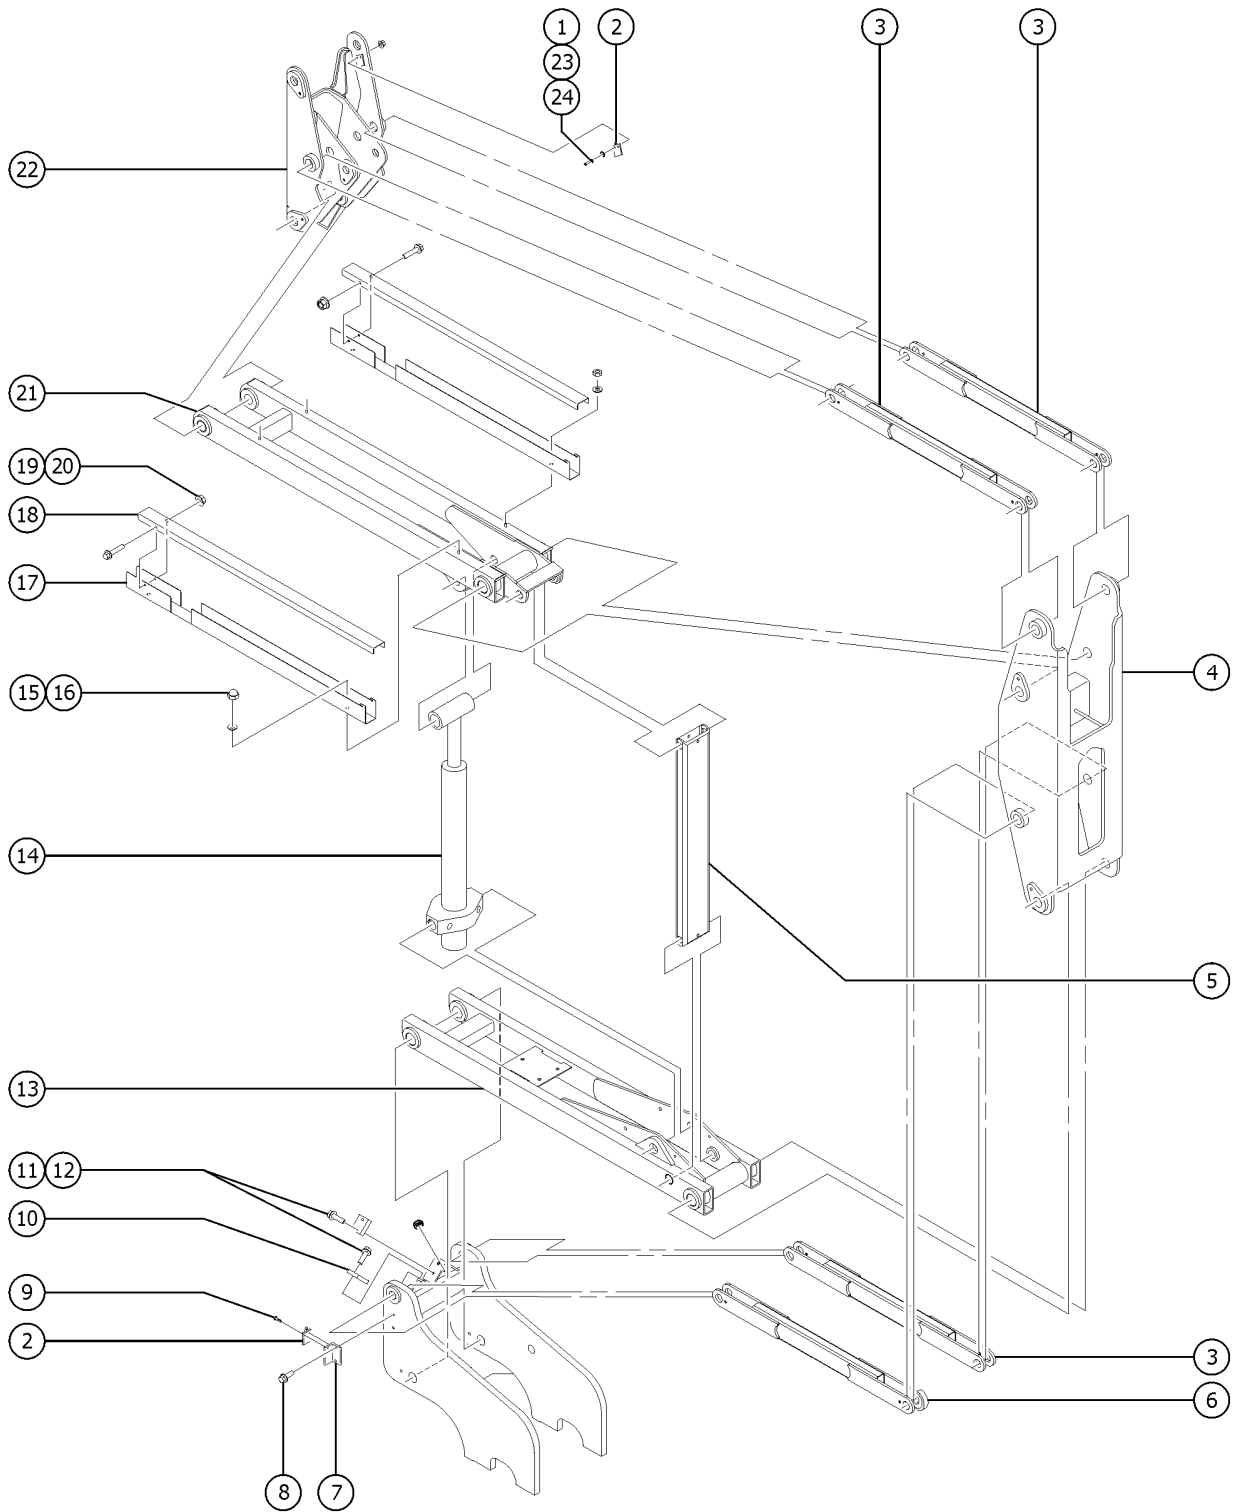

502.1 Secondary Boom, View 1

<i>Item</i>	<i>Part No.</i>	<i>Description</i>	<i>Qty.</i>
23	1257390GT	WASHER,FLAT,#8,SAE,ZAG	2
24	1271081GT	NUT,NYLOCK,8-32,8,ZAG	2