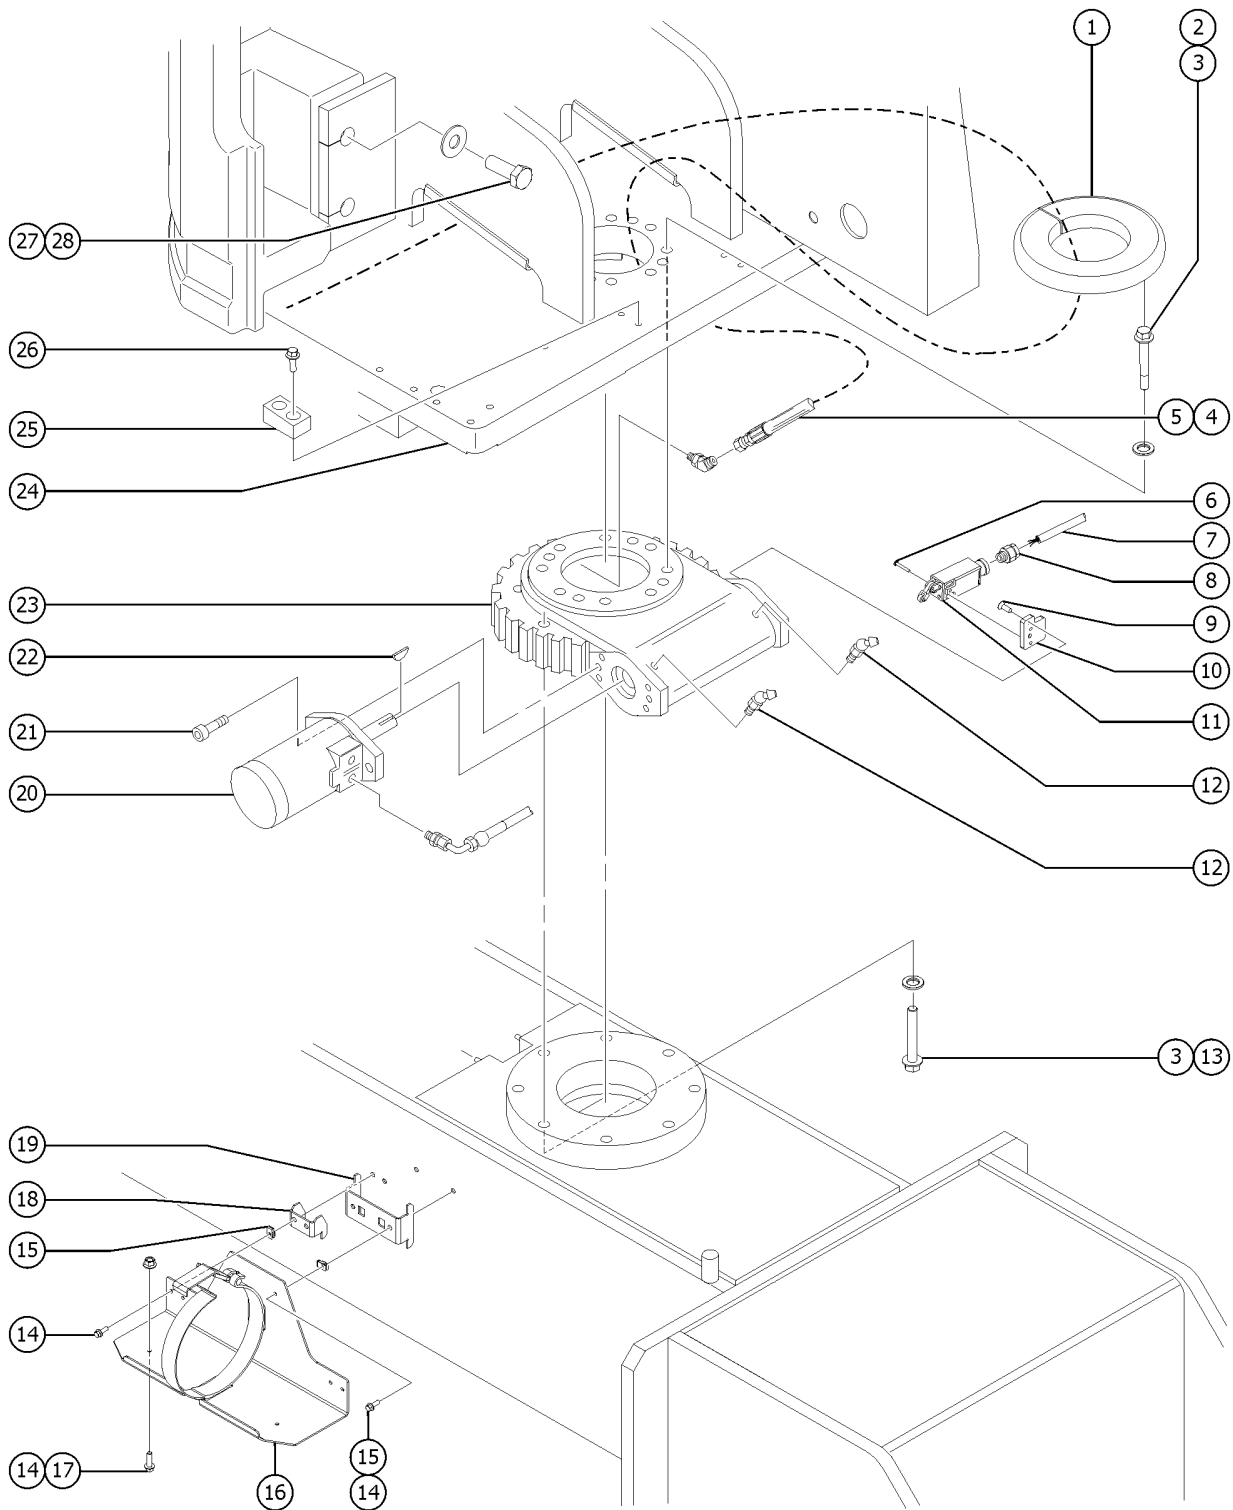

301.1 Turntable Rotator

Item	Part No.	Description	Qty.
1	42363GT	RING,HOSE PROTECTOR .....	1
2	1263142GT	SCREW,HHC,5/8-11,4.5,8,ZAG .....	12
3	1256182GT	WASHER,FLAT,5/8,F436,HRD,ZAG .....	20
4	49189-4350GT	ASSY, HOSE, HYD, 1/4, 3250, STR .....	1
5	31194GT	ELBOW,070302-4-2 .....	1
6	824223GT	SCREW,PHPM SEMS ET,10-32X1.25, .....	2
7	43960GT	WIRE CABLE,16/4 CON.TPE JKT .....	71
8		CONNECTOR included with item 11 .....	1
9	824224GT	SCREW,FHPM,10-32X.5,ZAG .....	2
10	119917GT	PLATE, TURNTABLE LS. MT. ....	
11	110232GT	HARNESS LS3 OP DRIVE ENABLE includes item 7 .....	1
11-	88356-12103GT	SWITCH,LIMIT,W/ROLLER ARM .....	1
11-	119762GT	CONN PLUG 4 WAY EXTEND DT .....	1
11-	60429GT	LOCK,PLUG 4 WAY,14-18GA .....	1
11-	73714GT	TERM,NI SOC,S&F,16-18GA,REEL .....	4
12	30297GT	ZERK,GREASE,1/8 NPT,90DEG. ....	2
13	1263141GT	SCREW,HHC,5/8-11X5.5,8,ZAG .....	8
14	824092GT	SCREW, HHF, 3/8-16 X 1.5, 8, ZAG .....	6
15	29868GT	SPRING CLIP,3/8-16,.05-.20X.73,ZAG .....	4
16	147337GT	WELDMENT,LP TANK MOUNT .....	1
17	824029GT	NUT,TL FLG,3/8-16,G,ZAG .....	2
18	147342GT	FORMING,LP TANK MNT. BRACKET .....	1
19	147340GT	FORMING,LP TANK MNT. BRACKET .....	1
20	27372GT	MOTOR,TURNTABLE O-RING PORTS includes item 22 (to SN Z34F-14000) .....	1
20-	27275GT	SEAL KIT (21172) .....	
20B	128453GT	MOTOR,TURNTABLE,125CC*** from SN Z34F-14001 .....	1
21	824102GT	SCREW,SHC,1/2-13X1.5,A574,ZAG .....	2
22	32224GT	KEY-WOODRUFF .....	2