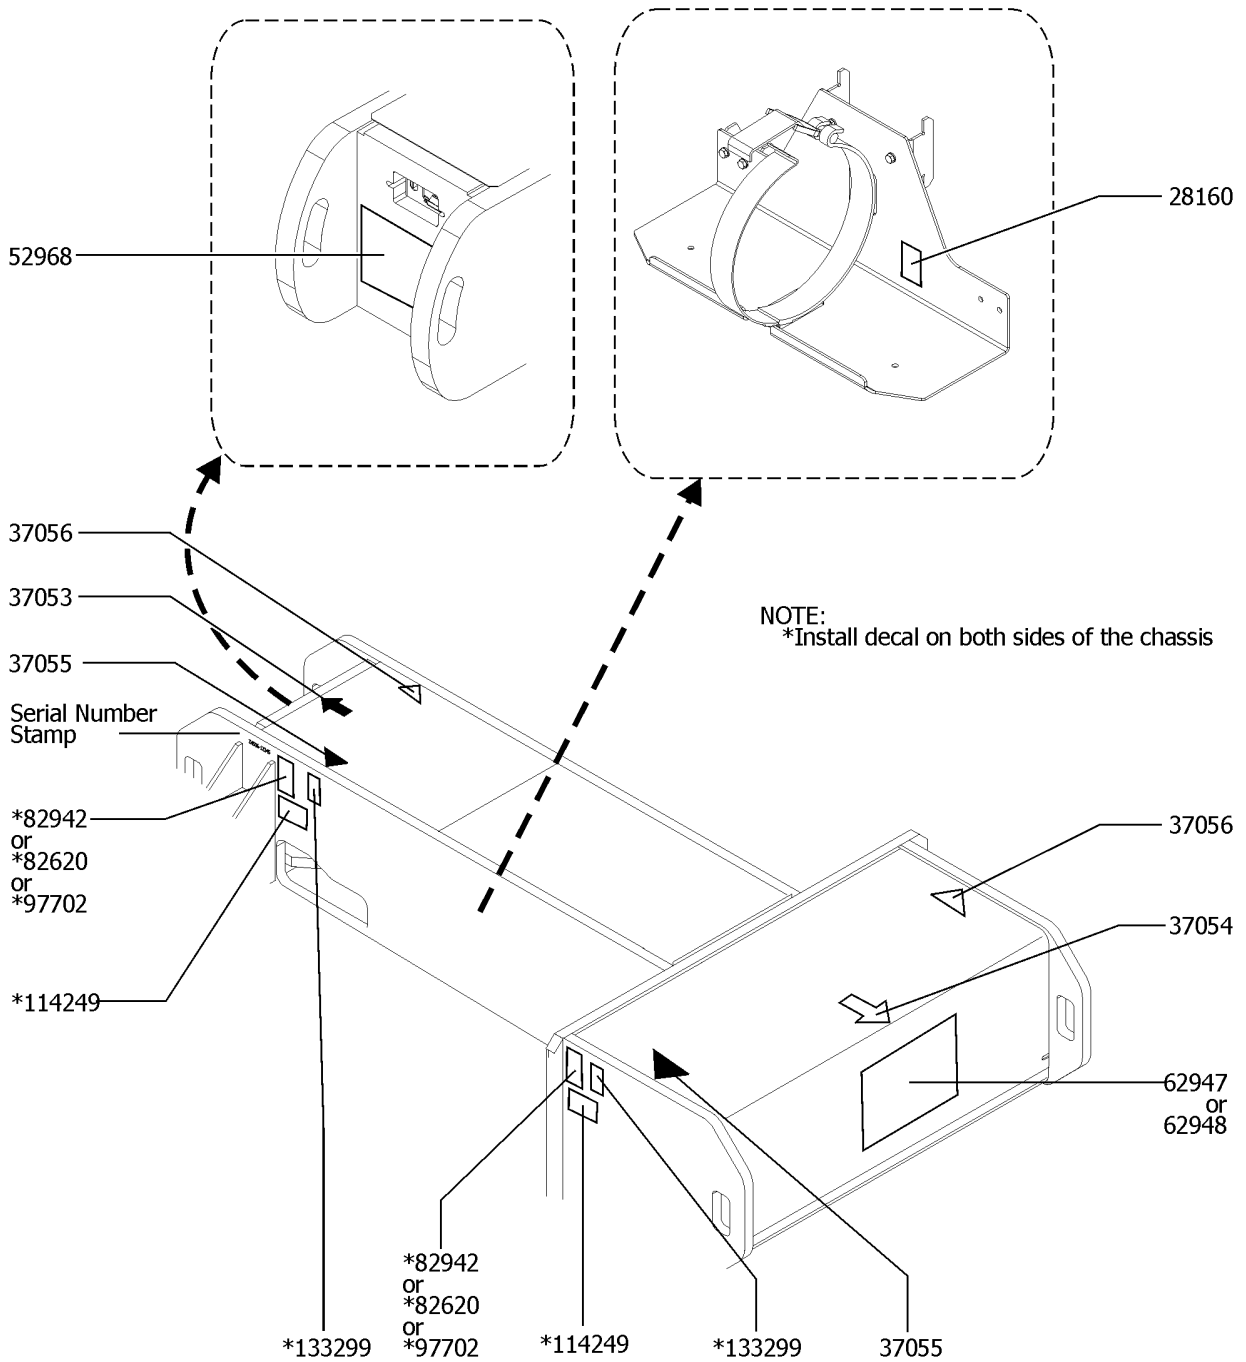

105.1 Symbol Decals, ANSI & CE, Chassis (to SN Z34F-14000)

105.1 Symbol Decals, ANSI & CE, Chassis (to SN Z34F-14000)

Item	Part No.	Description	Qty.
-	1303703GT	INSTRUCTIONS,INSTALL,COMP,SYMBOL, Z-34 IC	1
-	1303704GT	DECAL KIT, Z-34 IC,COMP,SYMBOL,ANSI & CE	1
1	28160GT	DECAL,LABEL,LIQUID PROPANE	1
2	37053GT	DECAL,ARROW,BLUE	1
3	37054GT	DECAL,ARROW,YELLOW SM 5-3/8"	1
4	37055GT	DECAL,TRIANGLE,BLUE	2
5	37056GT	DECAL,TRIANGLE,YELLOW	2
6	52968GT	DECAL,COSMETIC,GENIE BOOM,VERT	1
7	62947GT	DECAL,COSMETIC,IC POWER 4 X 2	1
		option, drive	
8	62948GT	DECAL,COSMETIC,IC POWER 4 X 4	1
		option, drive	
9	82620GT	DECAL,LABEL,TIRE PRESS,Z-34RT	4
		ANSI only	
10	82942GT	DECAL,LABEL,TIRE PRESS,Z-34/22	4
		ANSI only	
11	97702GT	DECAL,HIFLOT TIRE PRESS,Z34IC	4
		ANSI only	
12	114249GT	DECAL,LABEL,TIPOVER,TIRES,SYMB	4
		CE only	
13	133299GT	DECAL,LABEL,WHEEL LOAD Z34IC**	4