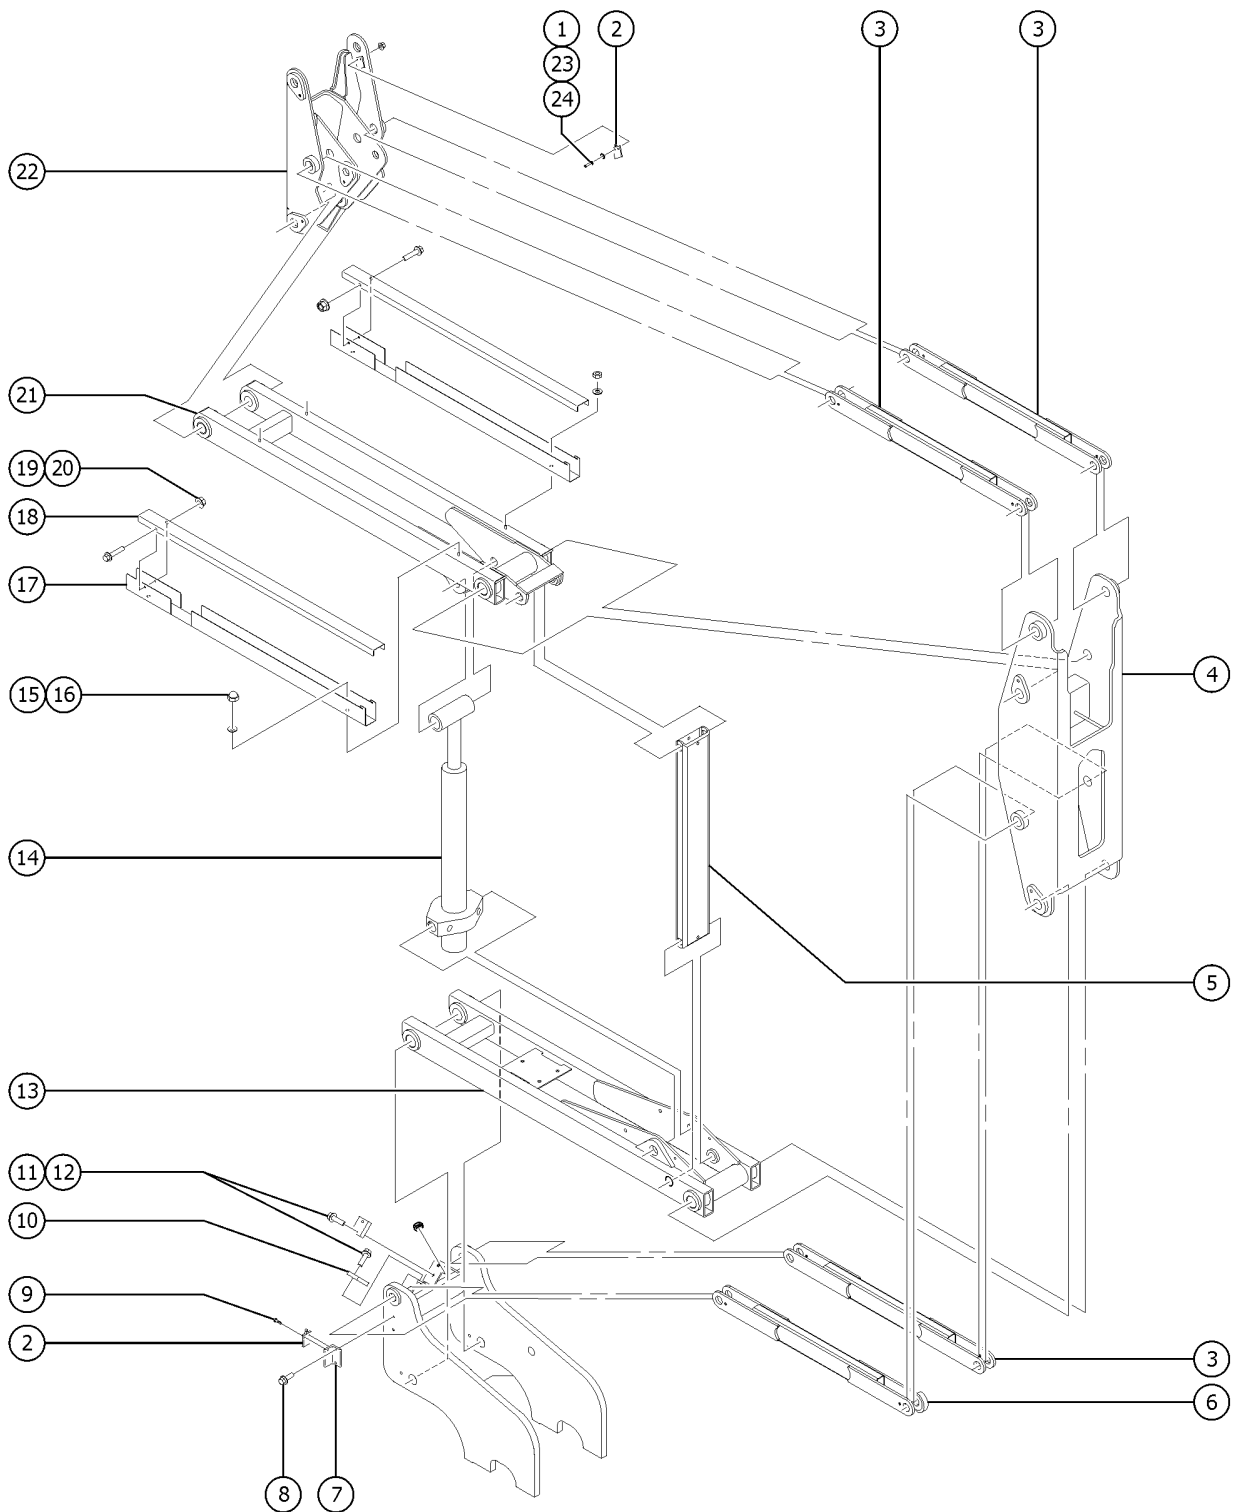

502.1 Secondary Boom, View 1

Item	Part No.	Description	Qty.
1	1261606GT	SCREW,PHPM,8-32X1.75,ZAG	2
2	88356-116R3GT	SWITCH,LIMIT,W/ROLLER ARM***	2
2-	19491GT	CONTACTOR,LIMIT SWITCH	
3	74946GT	COMPRESSION ARM WELDMENT 56.50	3
4	40446GT	LOWER MIDPIVOT ASSY,Z34 &Z34N*	1
5	74232GT	CONNECTING LINK Z30N & Z34***	1
6	128635GT	WELDMENT, LWR COMPRESION ARM	1
7	42413GT	ANGLE,SWITCH MOUNT***	1
8	824078GT	SCREW,HHF,1/4-20X.75,8,ZAG	2
9	824223GT	SCREW,PHPM SEMS ET,10-32X1.25, ...	2
10	74086GT	REST PAD, LOWER ARM REST	2
11	824091GT	SCREW,HHF,3/8-16X1.25,8,ZAG	4
12	824029GT	NUT,TL FLG,3/8-16,G,ZAG	4
13	40449GT	LOWER SECONDARY ARM ASSY,Z34	1
14	94210GT	CYLINDER,ELEVATE, Z34	1
14-	94253GT	SEAL KIT, 94210	
14-	47377GT	BEARING,1.25 ID X 1.5 OD X .75	2
14-	31106GT	VALVE,CNTERBAL,CBBB-LHN@3000**	1
15A	824040GT	NUT,ACORN,3/8-16,ZAG	4
		to SN 12064	
15B	1274322GT	NUT,NYLOCK FLG,3/8-16,G,ZAG	
		from SN 12065	
16A	824122GT	WASHER,FLAT, .375X1.25X.062,ZAG	4
		to SN 12064	
16B	825353GT	WASHER,FLAT,1/2,SAE,HRD,ZAG	
		from SN 12065	
17	42612-SGT	HOSE TRACK,UPPER ARM-SERV	2
18	42613-SGT	HOSETRACK COVER,UPPER ARM-SERV	2
19	824083GT	SCREW,HHF,1/4-20X2.5,8,ZAG	4
20	824027GT	NUT,TL FLG,1/4-20,G,ZAG	4
21	74379GT	UPPER SECONDARY ARM ASSY,Z34	1
22		Ref. UPPER MIDPIVOT	
		refer to 503.1