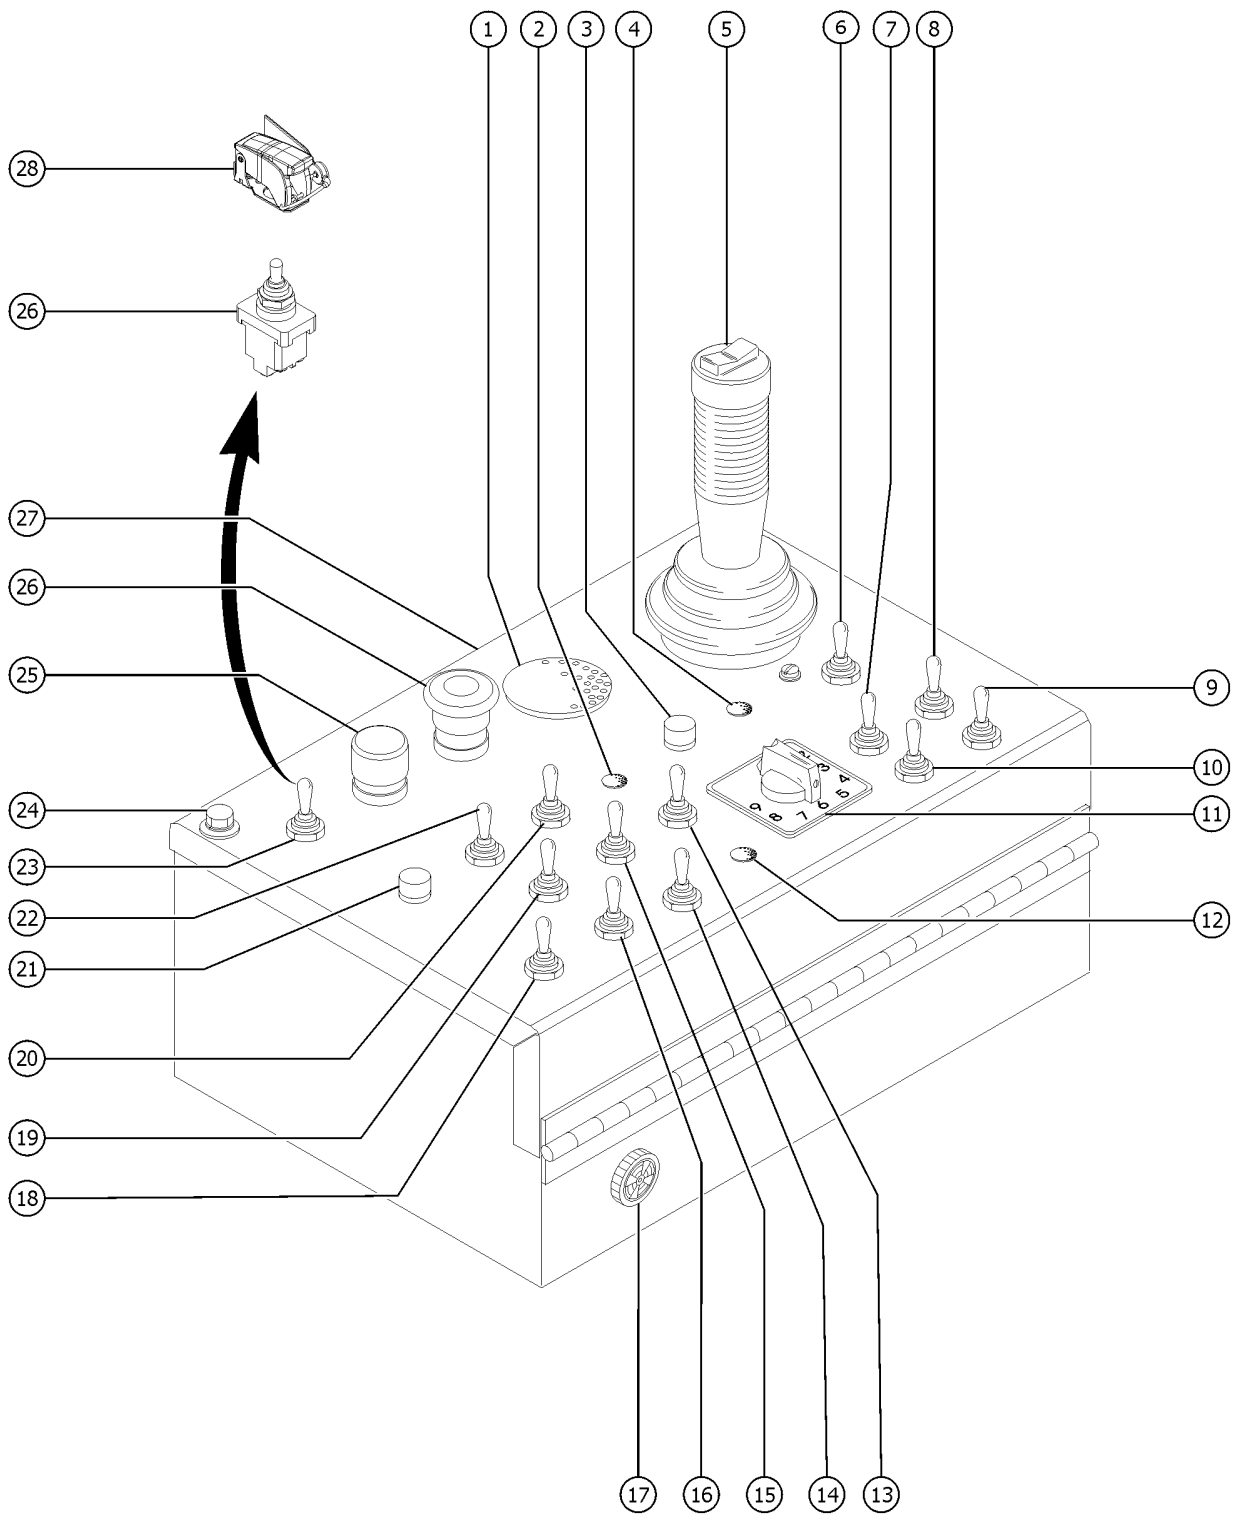

Item	Part No.	Description	Qty.
1A	81900GT	PLUG,NYLON 2.093 BLACK DOMED	
1B	110651GT	LVI/BCI 36/48 VOLT ENGAGE II option, battery charge or low voltage indicator	
1B-	110652GT	GASKET LVI/BCI ENGAGE II	
1B-	110653GT	BRACKET ENGAGE II	
1C	237145GT	IND,BAT CHARGE,48V LEAD-ACID	
		option, battery charger indicator	
2	229567GT	PLUG,SANTOPRENE .5 BLACK DOME	
3	824879GT	LIGHT,LED IND. RED 12V NH	
		option, machine not level indicator	
4	824879GT	LIGHT,LED IND. RED 12V NH	
		option, platform overload indicator	
5		Ref. JOYSTICK	1
		refer to 604.1	
6	128584-SGT	SWITCH TOGGLE SPDT 2P MNT SHDR	1
		drive speed select	
7	128580-SGT	SWITCH TOGGLE SPDT 3P MOM SHDR	1
		engine start switch	
8	128580-SGT	SWITCH TOGGLE SPDT 3P MOM SHDR	1
		choke switch	
9	128586-SGT	SWITCH TOGGLE DPDT 3P MNT SHDR	
		engine idle select	
10	128584-SGT	SWITCH TOGGLE SPDT 2P MNT SHDR	1
		gas/LPG selector	
11		Ref. CONTROLLER,ROTARY 24V W/RAMP	1
		refer to 605.1	
12	229567GT	PLUG,SANTOPRENE .5 BLACK DOME	
		option, function override, aircraft protection	
13A	128582-SGT	SWITCH TOGGLE DPDT 3P MOM SHDR	1
		jib boom up/down	
13B	45105GT	GUARD,TOGGLE SWITCH	
		not shown	
14	128582-SGT	SWITCH TOGGLE DPDT 3P MOM SHDR	1
		secondary boom up/down	
15	128582-SGT	SWITCH TOGGLE DPDT 3P MOM SHDR	1
		primary boom up/down	
16	128582-SGT	SWITCH TOGGLE DPDT 3P MOM SHDR	1
		turntable rotate	
17A	45383GT	ALARM,WARBLE TONE 5-30 VDC***	1
		plastic nut not included	
17B	72326GT	NUT,PLASTIC,RING FOR ALARMS	1
18	128580-SGT	SWITCH TOGGLE SPDT 3P MOM SHDR	1
		drive enable switch	
19	128582-SGT	SWITCH TOGGLE DPDT 3P MOM SHDR	1
		platform rotate	
20	128582-SGT	SWITCH TOGGLE DPDT 3P MOM SHDR	1
		primary boom extend/retract	
21	824879GT	LIGHT,LED IND. RED 12V NH	1
		drive enable indicator	
22	128582-SGT	SWITCH TOGGLE DPDT 3P MOM SHDR	1
		platform level	

602.1 Platform Control Box, External View