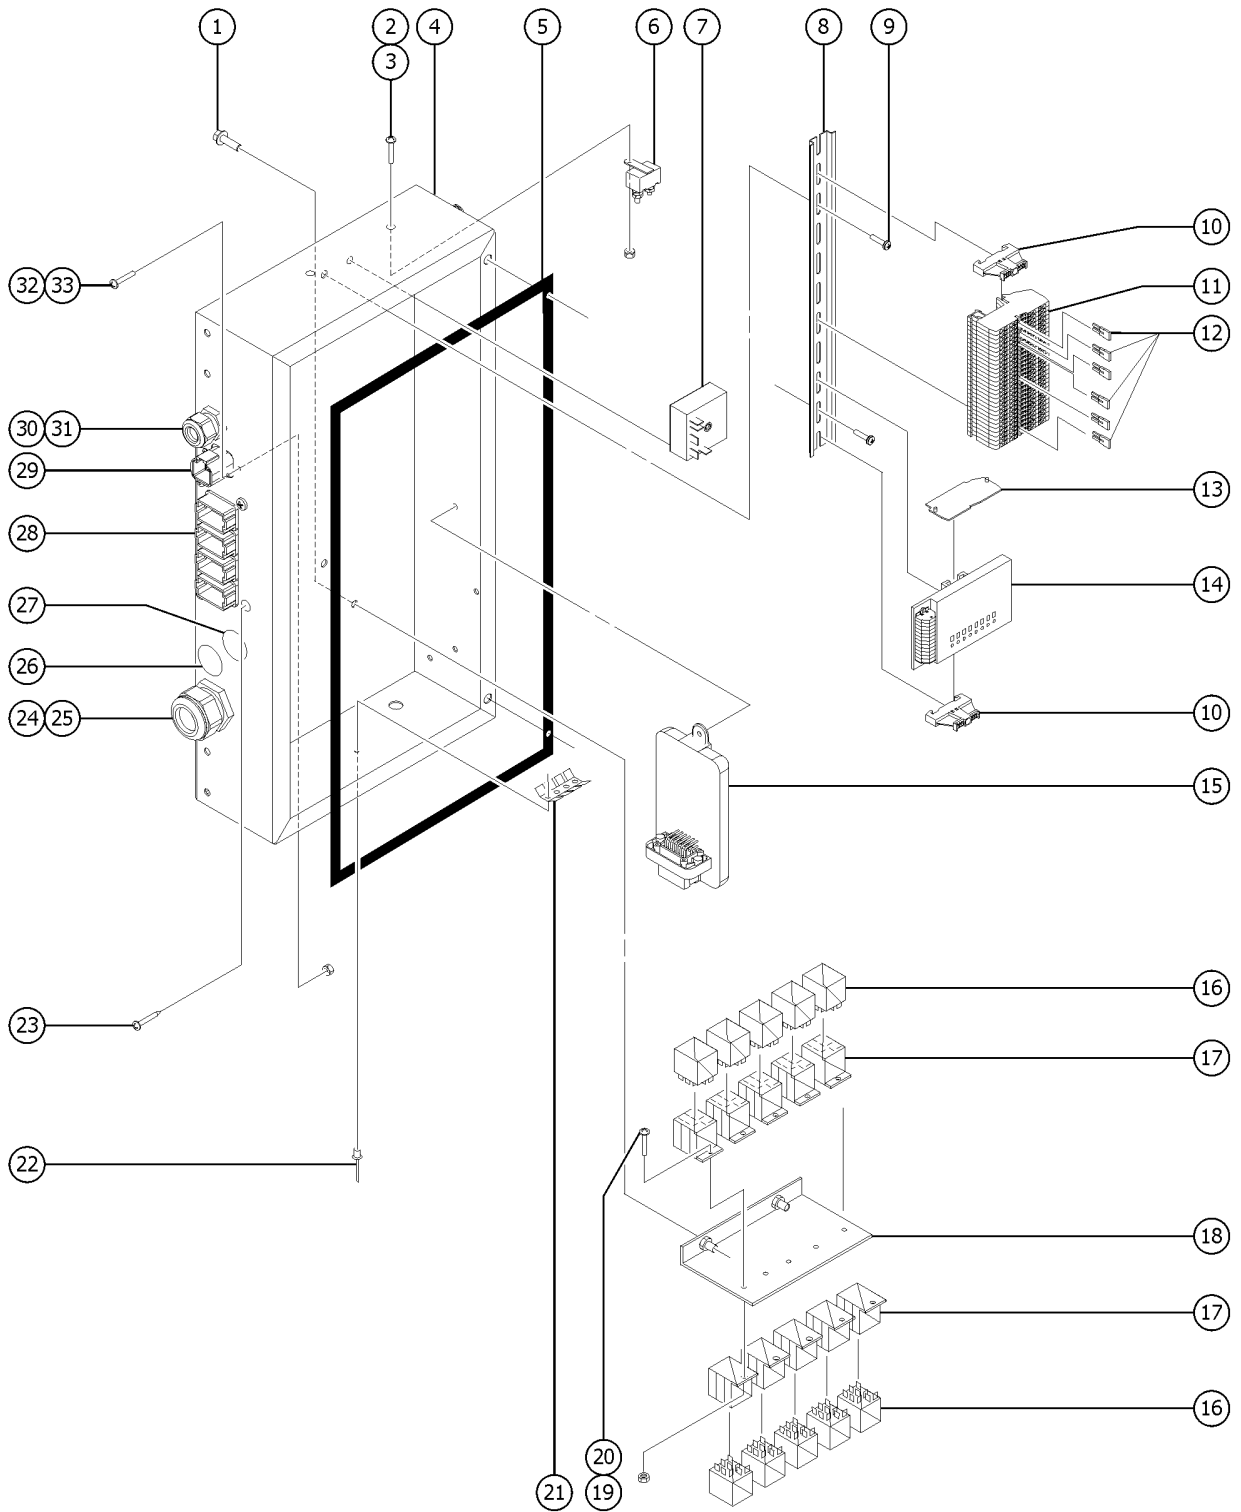

305.1 Ground Control Box, Internal View

Item	Part No.	Description	Qty.
17-	58319GT	RELAY SOCKET,AUTO,RETAINER***	
17B	34053GT	ASSY,RELAY SOCKET, AUTO	8
18	T106699GT	BRACKET,RELAY MOUNT W/INSERTS (mounting holes for 5 relays)	1
18B	54534GT	ANGLE,RELAY MNT,W/NUTSERTS,PNT (mounting holes for 4 relays) (to SN Z34F-14000)	1
19	49819GT	SCREW,PHILLIPS,PHM,10-32 X .5	5
20	6178GT	NUT,NYLOCK,10-32	5
21	56663GT	TERMINAL STRIP	1
22	824206GT	RIVET,STL,STL,DOME,1/8X.25,ZAG	1
23	824226GT	SCREW,PHPSH,#12-11X.75,ZAG	4
24	20776GT	CABLE SQUEEZE CONN.	1
25	18665GT	LOCKNUT,ELECTRIC,1" NPT	1
26	45385GT	PLUG,NYLON 1.12 BLACK DOMED	1
27	15243GT	PLUG,NYLON .875 BLACK DOMED to SN Z34F-14000	1
27B	45383GT	ALARM,WARBLE TONE 5-30 VDC*** from SN Z34F-14001	1
28	73736GT	CONN,RECEP 48 WAY,4 X 12	1
28-	54255GT	LOCK,RECEP 12 WAY, 14-18GA	
28-	73713GT	TERM,NI PIN,S&F,16-18GA,REEL	
29	73717GT	CONN,RECEP 4 WAY,12-14GA FL***	1
29-	60526GT	LOCK,RECEP 4 WAY,12-14GA	
29-	73711GT	TERM,DEUTSCH, PIN #12-14	
30	7057GT	CONN. SQZ,1/2NPT .39-.56 MED	1
31	6935GT	LOCKNUT,ELEC,1/2"	1
32	824214GT	SCREW,PHPM,6-32X.5,ZAG	2
33	824019GT	NUT,TL,6-32,A,ZAG	2