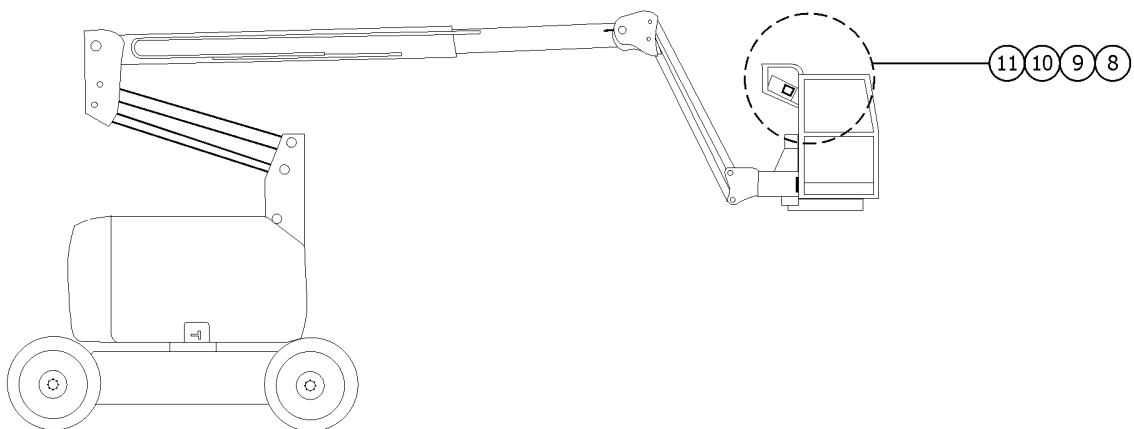

808.1 Drive Light

808.1 Drive Light

Item	Part No.	Description	Qty.
	147492GT	HARNESS, DRIVE LIGHTS, 12V	
1	107857GT	LIGHT, 12 VOLT includes items 2-3 and 5-6	2
2	824085GT	SCREW,HHF,5/16-18X.75,8,ZAG	2
3	824028GT	NUT,TL FLG,5/16-18,G,ZAG	4
4	128968GT	COVER, DR LIGHT OPTION	1
5	825674GT	SCREW, HHC, 5/16-18X2,8,ZAG	2
6	825358GT	WASHER,FLAT,5/16,USS,ZAG	2
7	53517GT	GROMMET,RUBBER .5 X .014 X .75	2
8	19274GT	RELAY,SPDT,12V(AUTO)**	1
8-	54365GT	SCREW,PHIL,PHM,10-32 X .5,SSTL	
8-	824032GT	NUT,TL FLG,10-32,F,ZAG	
9	72867GT	DECAL,LABEL,LIGHTS***	1
10	128205GT	SWITCH TOGGLE ASSY DPDT 2P MNT	1
10-	27246GT	BOOT,TOGGLE SWITCH,SHORT*	
11	6578GT	CABLE TIE,7 3/8"	2
12	128270GT	HARNESS, DRIVE LIGHTS, 12V	1