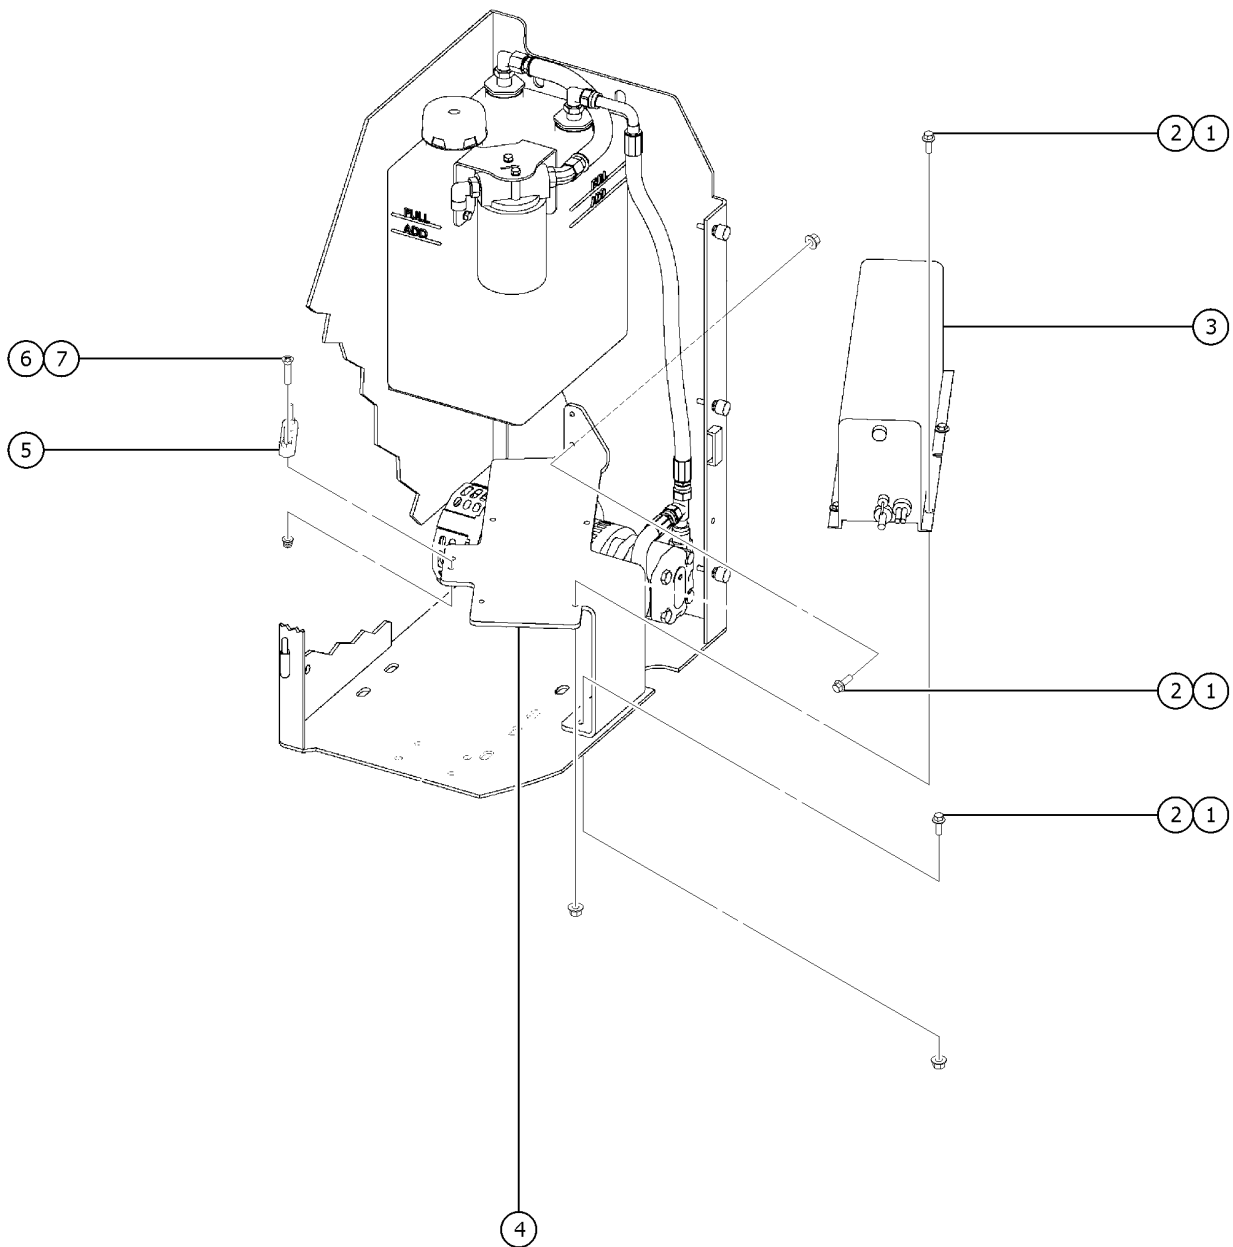

809.1 Inverter, 120V

809.1 Inverter, 120V

<i>Item</i>	<i>Part No.</i>	<i>Description</i>	<i>Qty.</i>
A-	78098GT	RELAY,24VDC,40/30A,SLD W/BRKT*	1
B-	32149GT	WELDING CABLE #2 RED	72
C-	66717GT	FUSE BLOCK, ANN & ANL FUSE	1
D-	36355GT	FUSE,100 AMP,VERY FAST ACTING	1
1	824079GT	SCREW,HHF,1/4-20X1,8,ZAG	8
2	824027GT	NUT,TL FLG,1/4-20,G,ZAG	8
3	150026GT	INVERTER,48VDC,120VAC/60HZ	1
4	128102GT	FORMING, INVERTER MT.	1
5	66717GT	FUSE BLOCK, ANN & ANL FUSE	1
6	824225GT	SCREW,FHPM,10-32X.75,ZAG	2
7	23405GT	10-32 NUTSERT	2