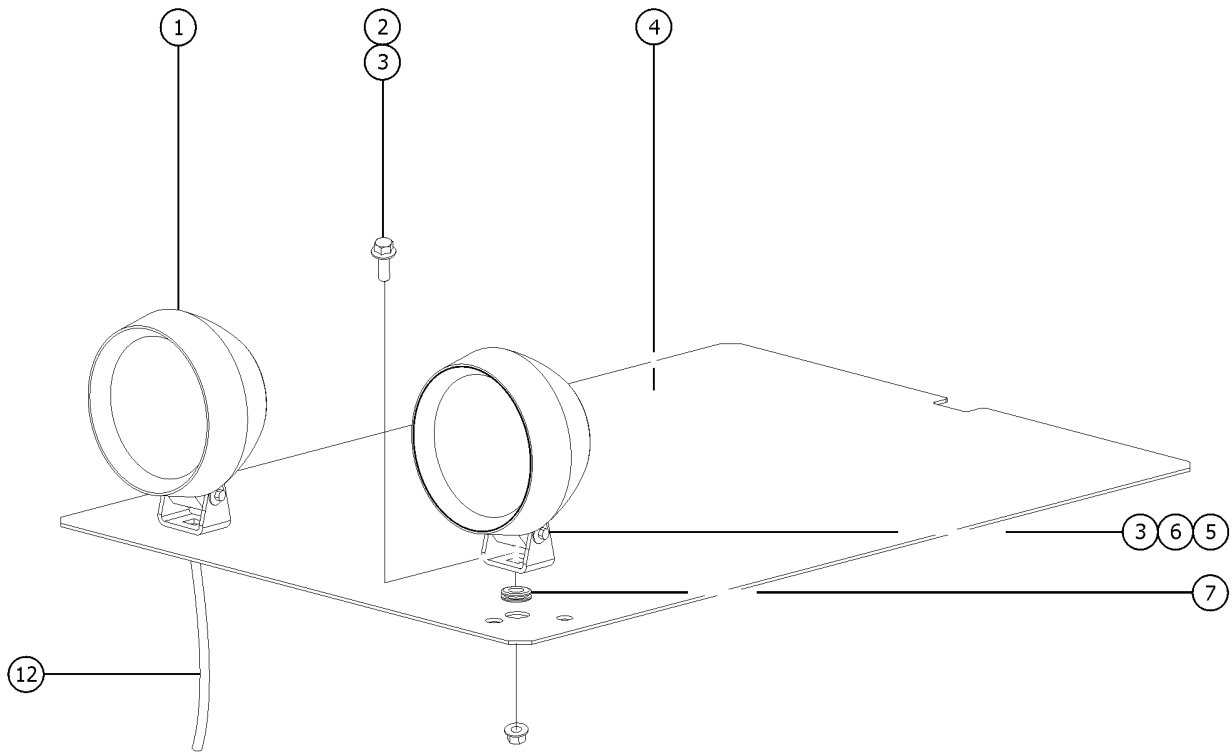

808.1 Drive Light

808.1 Drive Light

Item	Part No.	Description	Qty.
	147492GT	HARNESS, DRIVE LIGHTS, 12V	
1	107857GT	LIGHT, 12 VOLT includes items 2-3 and 5-6	2
2	824085GT	SCREW,HHF,5/16-18X.75,8,ZAG	2
3	824028GT	NUT,TL FLG,5/16-18,G,ZAG	4
4	128968GT	COVER, DR LIGHT OPTION	1
5	825674GT	SCREW, HHC, 5/16-18X2,8,ZAG	2
6	825358GT	WASHER,FLAT,5/16,USS,ZAG	2
7	53517GT	GROMMET,RUBBER .5 X .014 X .75	2
8	19274GT	RELAY,SPDT,12V(AUTO)**	1
8-	54365GT	SCREW,PHIL,PHM,10-32 X .5,SSTL	
8-	824032GT	NUT,TL FLG,10-32,F,ZAG	
9	72867GT	DECAL,LABEL,LIGHTS***	1
10	128205GT	SWITCH TOGGLE ASSY DPDT 2P MNT	1
10-	27246GT	BOOT,TOGGLE SWITCH,SHORT*	
11	6578GT	CABLE TIE,7 3/8"	2
12	128270GT	HARNESS, DRIVE LIGHTS, 12V	1