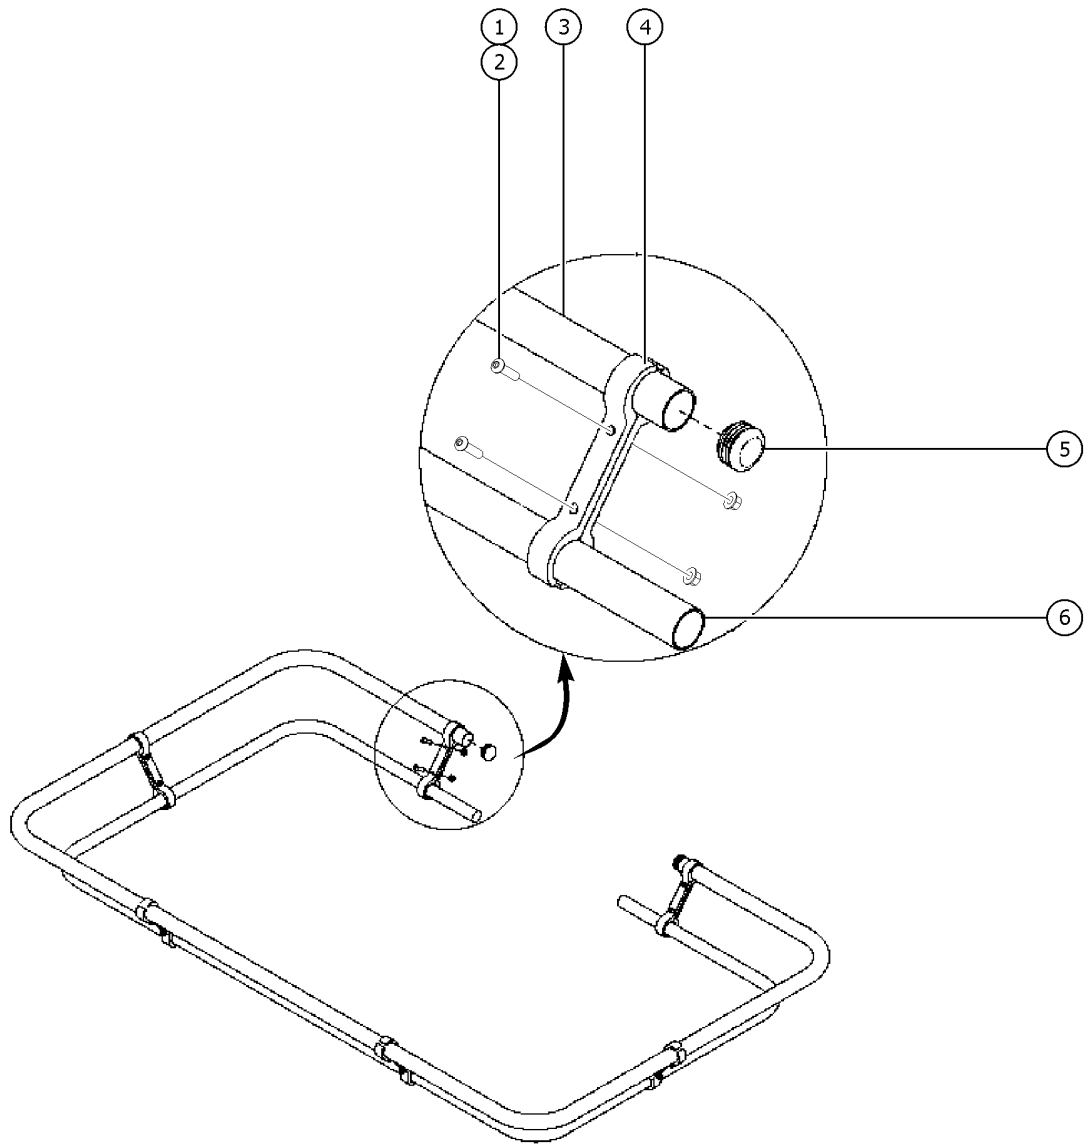

803.1 Auxiliary Rail Assembly

803.1 Auxiliary Rail Assembly

<i>Item</i>	<i>Part No.</i>	<i>Description</i>	<i>Qty.</i>
1	1259715GT	SCREW,BHTC,1/4-20X1,ZAG	12
2	824027GT	NUT,TL FLG,1/4-20,G,ZAG	12
3A	T112779GT	KIT, AUX. RAIL, 4' PLATFORM	1
		includes 1, 2, 4 and 5	
3B	T112780GT	KIT, AUX. RAIL, 5' PLATFORM	1
		includes 1, 2, 4 and 5	
4	122073GT	SUPPORT, RAILING	12
5	55753GT	BUMPER, PLASTIC, 1.25 O.D.	2
6		Ref. PLAT RAIL ASSY	
		refer to 601.1