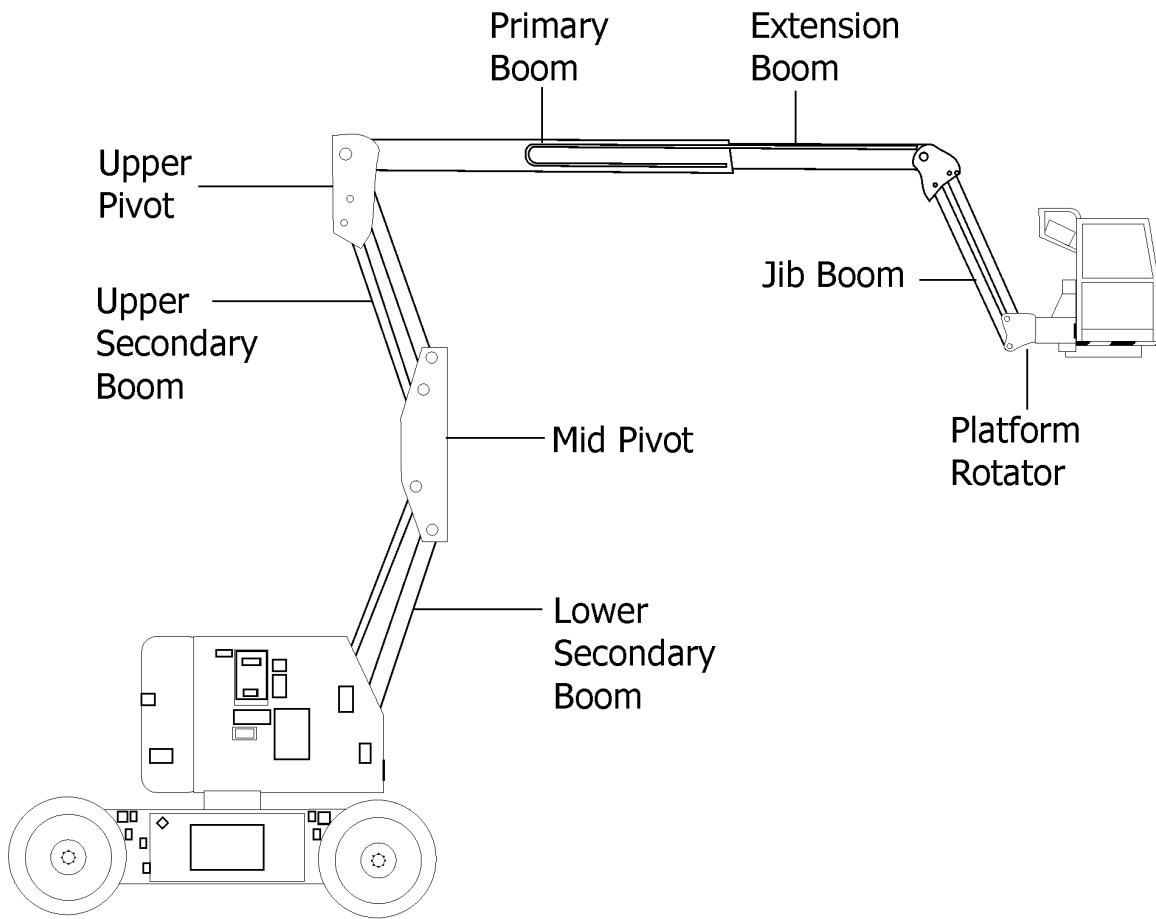

501.1 Boom Layout

<i>Item</i>	<i>Part No.</i>	<i>Description</i>	<i>Qty.</i>
1		Extension Boom ..... refer to 504.1	
2		Jib Boom ..... refer to 506.1	
3		Lower Secondary Boom ..... refer to 501.1 and 502.1	
4		Mid Pivot ..... refer to 501.1 and 502.1	
5		Platform Rotator ..... refer to 506.1	
6		Primary Boom ..... refer to 504.1	
7		Upper Pivot ..... refer to 501.1, 502.1 and 503.1	
8		Upper Secondary Boom ..... refer to 501.1 and 502.1