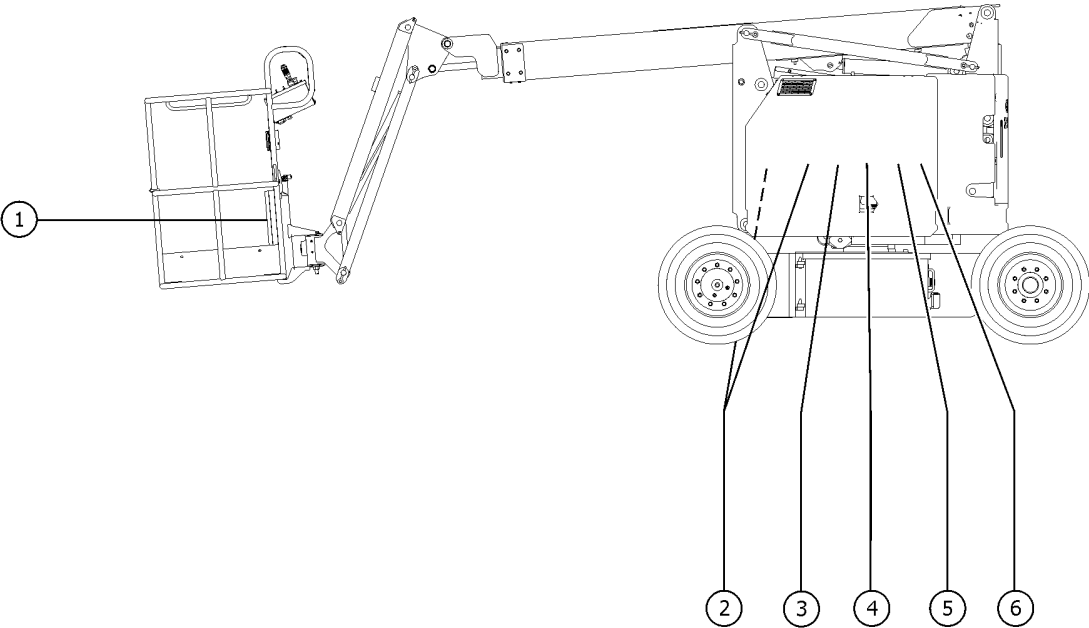

001.1 Parts Stocking List