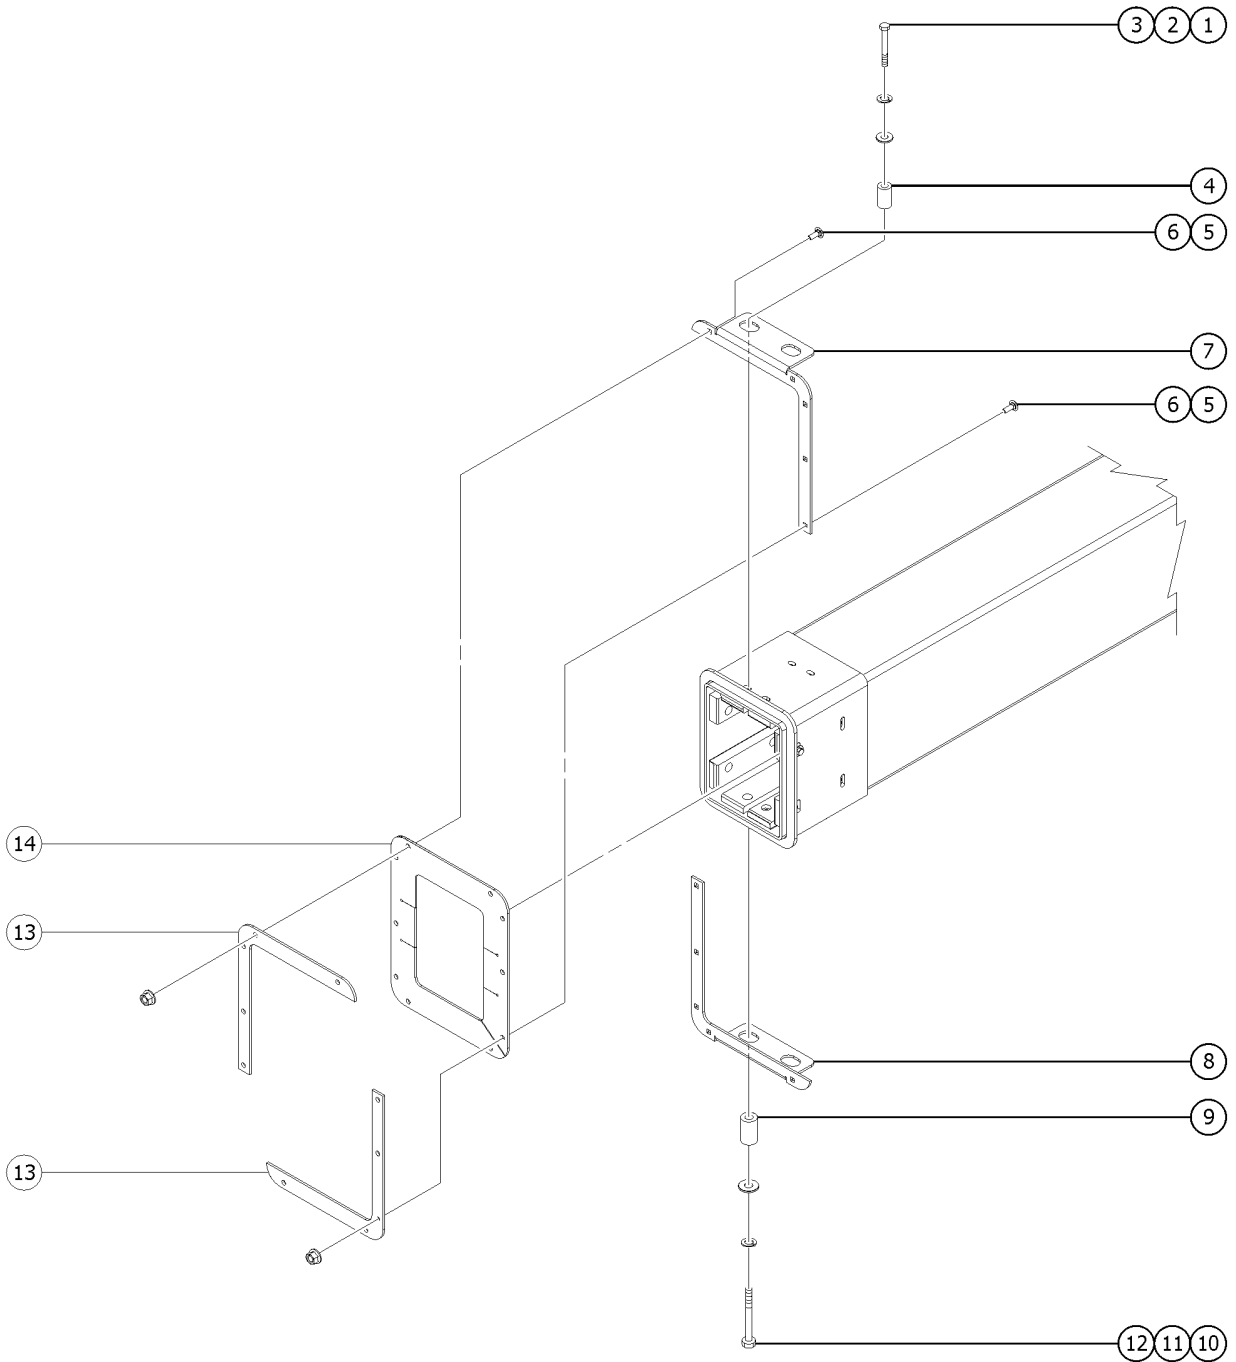

805.1 Hostile Environment, Wiper

805.1 Hostile Environment, Wiper

<i>Item</i>	<i>Part No.</i>	<i>Description</i>	<i>Qty.</i>
	128677GT	KIT, WIPER	1
1	1252978GT	SCREW,HHC,3/8-16X2.25,8,ZAG	2
2	824110GT	WASHER,LOCK,3/8,ZAG	2
3	825358GT	WASHER,FLAT,5/16,USS,ZAG	2
4	128852GT	TUBE,RD,STL,DOM,.75X.438X1.25	2
5	824124GT	BOLT, CARRIAGE, 1/4-20 X .75, 5, ZAG	10
6	824027GT	NUT,TL FLG,1/4-20,G,ZAG	10
7	128681GT	FORMING, WIPER MOUNT	1
8	128682GT	FORMING, WIPER MOUNT	1
9	119077GT	TUBE,RD,STL,DOM,.75OD X .375ID	2
10	824064GT	SCREW, HHC, 1/4-20 X 2.25, 8, ZAG	2
11	824109GT	WASHER,LOCK,1/4,ZAG	2
12	824113GT	WASHER,FLAT,1/4,USS,ZAG	2
13	128973GT	PLATE,WIPER BACKING	2
14	147181GT	WIPER,PRIMARY BOOM	1