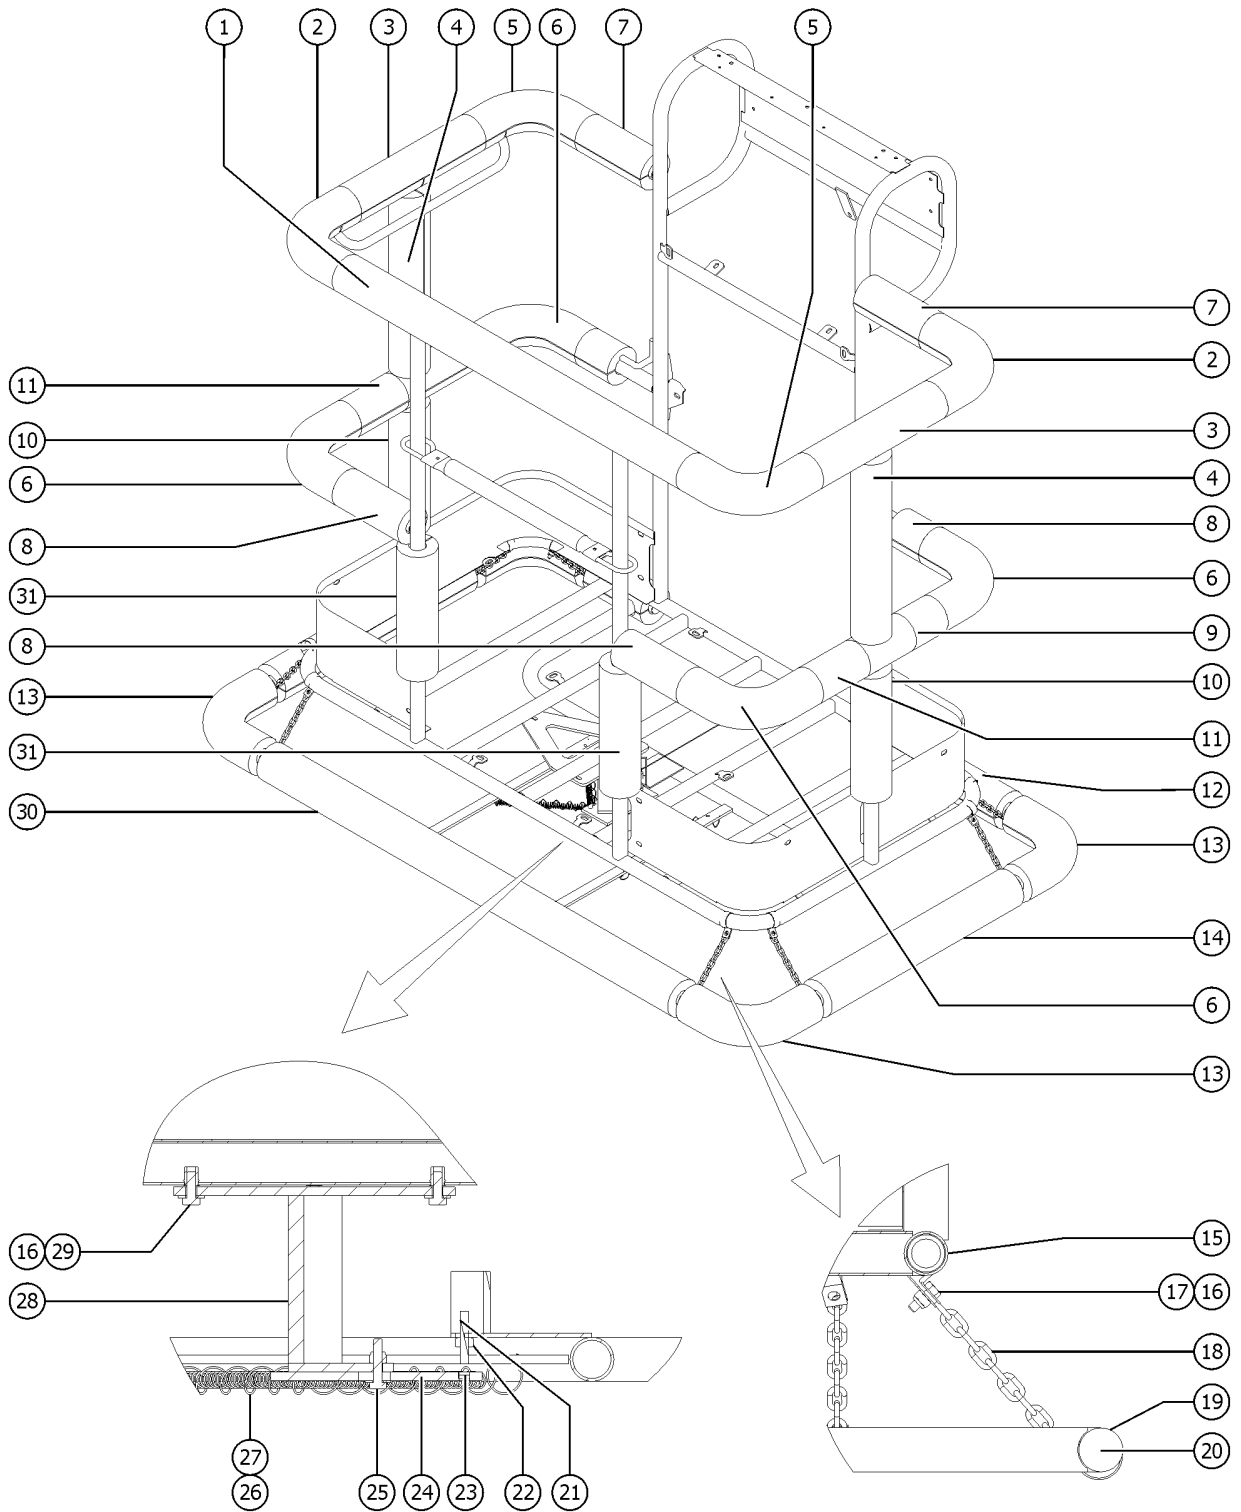

801.1 Air Line to Platform

<i>Item</i>	<i>Part No.</i>	<i>Description</i>	<i>Qty.</i>
1	52960GT	AIRLINE ASSY W/FITTINGS, Z34BE	1
2	27900GT	BULKHEAD,FEMALE X 6 X 6	2
3	824116GT	WASHER,FLAT,1.0,F436,HRD,ZAG	2
4	27895GT	COUPLER,1/4"SERIES 3/8 MPT	1
5	27894GT	PLUG,1/4"SERIES,3/8 MPT	1

802.1 Aircraft Protection