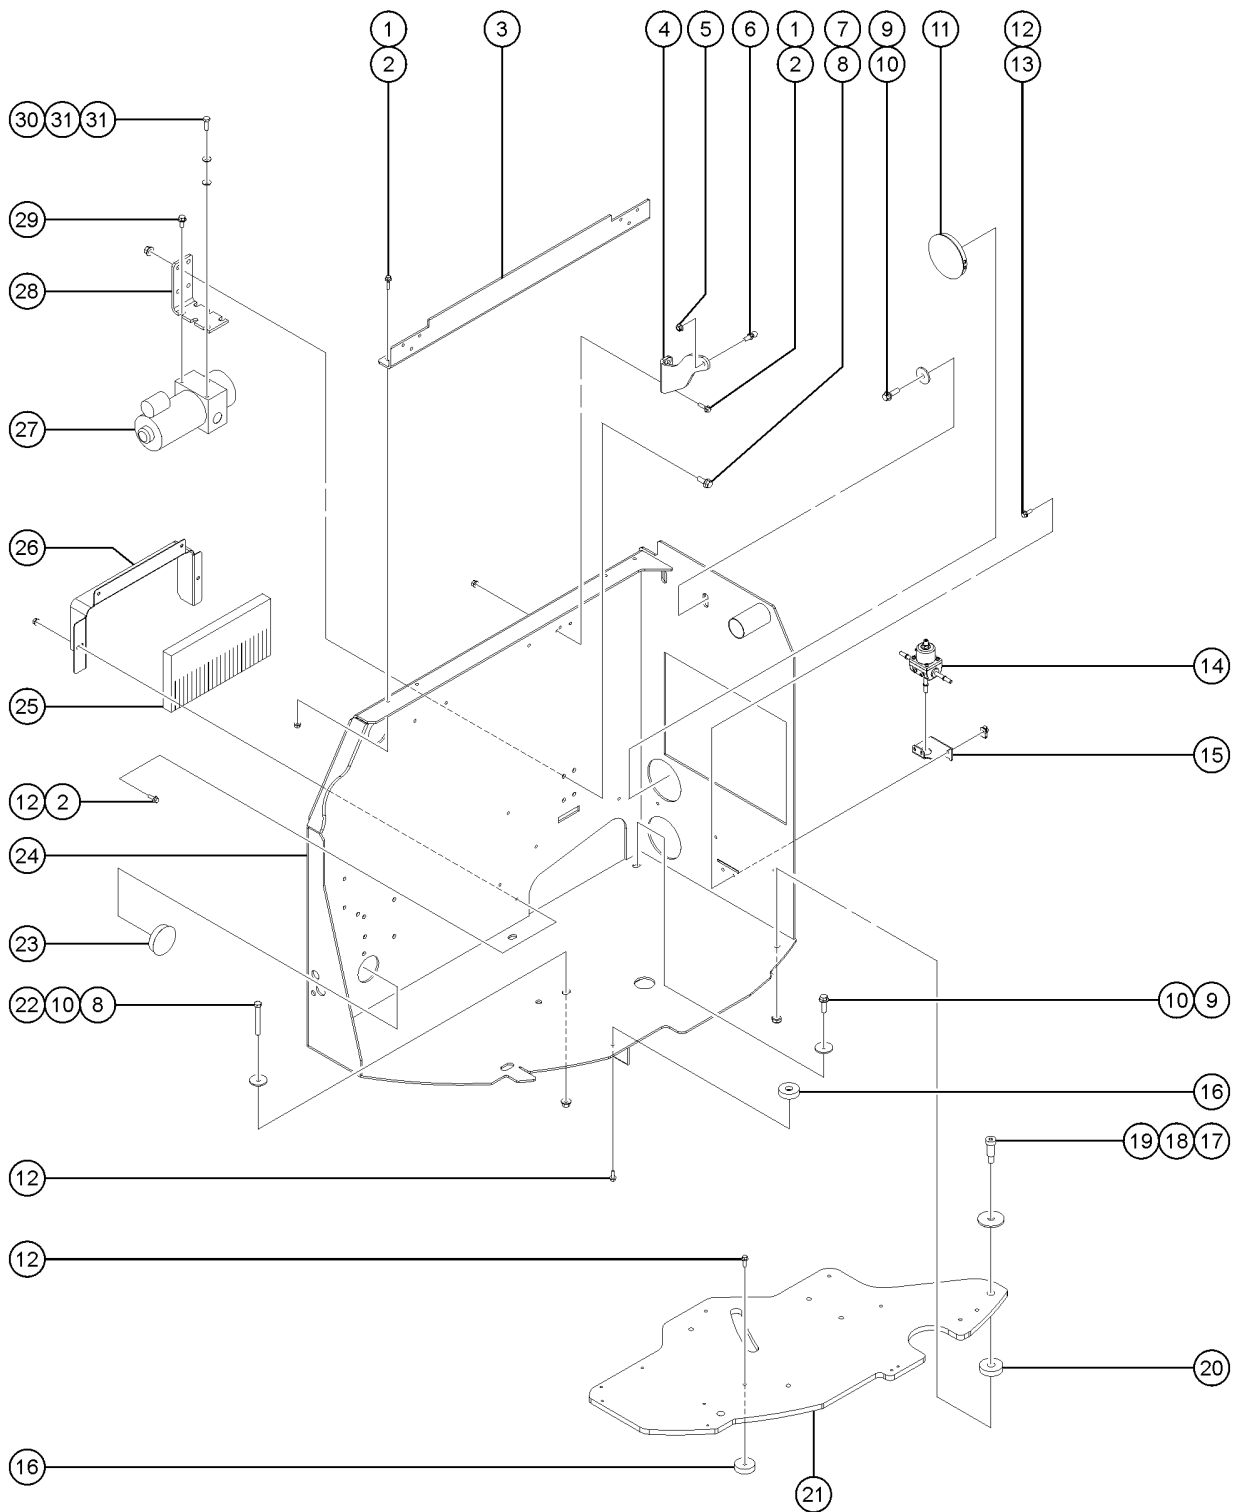

408.1 GM .998L, View 3

Item	Part No.	Description	Qty.
1	824079GT	SCREW,HHF,1/4-20X1,8,ZAG	6
2	824027GT	NUT,TL FLG,1/4-20,G,ZAG	10
3	128298GT	FORMING, HING SUPPORT, LONG	1
4	128902GT	BRACKET,ANCHOR,GAS STRUT	1
5	1255805GT	NUT,SERRATED,5/16-18,8,ZAG	1
6	33555GT	BALL STUD**	1
7	824090GT	SCREW,HHF,3/8-16X1,8,ZAG	4
8	824029GT	NUT,TL FLG,3/8-16,G,ZAG	6
9	824091GT	SCREW,HHF,3/8-16X1.25,8,ZAG	3
10	1268468GT	WASHER,FLAT,.406X1.50X.125,ZAG	5
11	80229GT	CAP, PLASTIC, 4"	2
12	824078GT	SCREW,HHF,1/4-20X.75,8,ZAG	11
13	56912GT	SPRING CLIP,1/4-20,.025-.15X.5	2
14	1272020GT	REGULATOR, FUEL, GM .998L	1
15	1273326GT	FORMING, FUEL REGULATOR MOUNT	1
16	56093GT	WEAR PAD ROUND	5
16-	18504GT	NUT,LOCKING-LG.FLANGE,1/4-20	5
17	824229GT	BOLT,SSHS,5/8X1.25X1/2-13,ZAG	2
18	824115GT	WASHER,FLAT,5/8,USS,ZAG	2
19	824039GT	NUT,TL JAM,1/2-13,A,ZAG	2
20	42123GT	WEAR PAD,2" ROUND	1
21		Ref. PLATE,ENGINE TRAY, SWING OUT (refer to 418.1)	1
22	1260940GT	SCREW,HHC,3/8-16X3,8,ZAG	2
23	39640GT	PLUG,NYLON 2.50 BLACK DOMED	2
24	1269544GT	WELDMENT,ENGINE BULKHEAD,DF	1
25	139254GT	GASKET,FOAM,HEATSHIELD	1
26	128970GT	BAFFLE,BULKHEAD	1
27	112379GT	POWER UNIT,12VDC AUX***	1