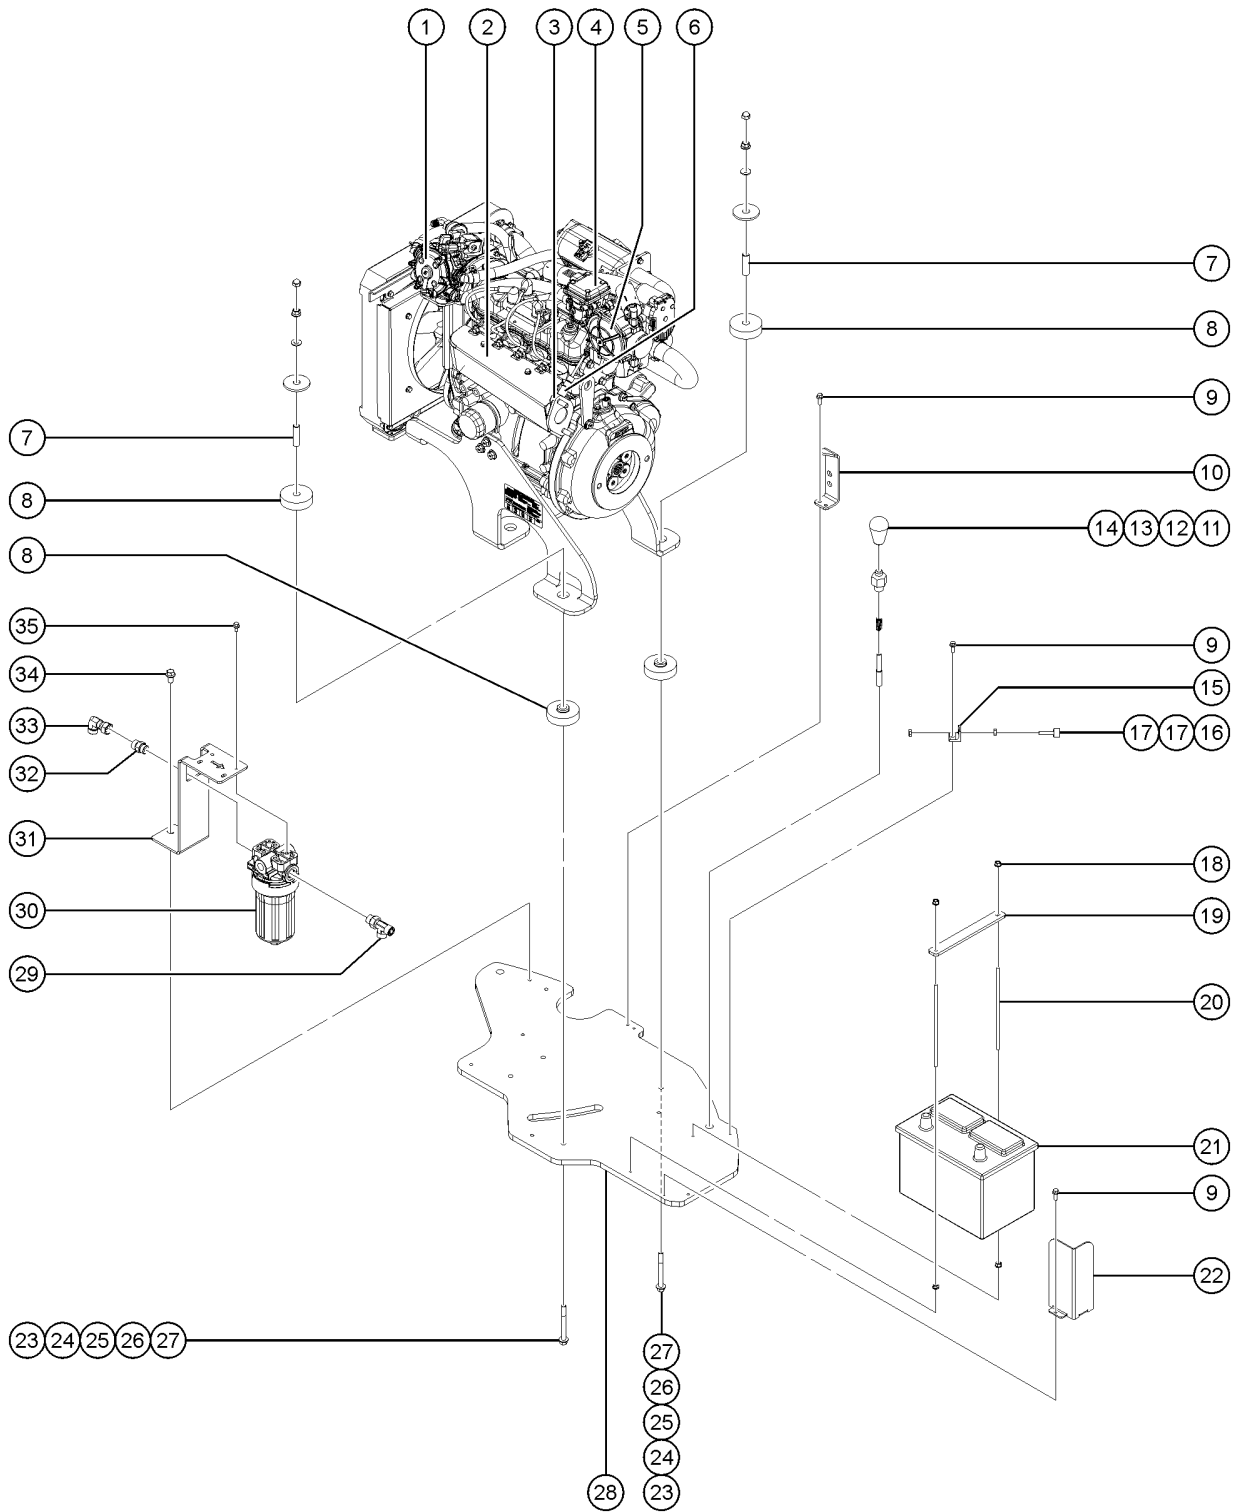

409.1 GM .998L, View 4

<i>Item</i>	<i>Part No.</i>	<i>Description</i>	<i>Qty.</i>
24	824123GT	WASHER,FLAT,.625X2.25X.188,ZAG	4
25	825358GT	WASHER,FLAT,5/16,USS,ZAG	4
26	824029GT	NUT,TL FLG,3/8-16,G,ZAG	4
27	824040GT	NUT,ACORN,3/8-16,ZAG	2
28	1269539GT	PLATE, ENGINE TRAY, SWING OUT	1
29	48935GT	TEE, RUN, 520428-8	1
30	1267807GT	ASSEMBLY, MED. PRESS. FILTER, ...	1
30-	1268229GT	ELEMENT-5 MIC, PAPER, W/ BYPASS	
31	1269191GT	FORMING, FILTER MOUNT, GM .998L	1
32	48933GT	CONN,520120-8***	1
33	48879GT	ELBOW, SWIVEL 90D, 520221-8	1
34	824089GT	SCREW,HHF,3/8-16X.75,8,ZAG	2
35	824077GT	SCREW,HHF,1/4-20X.5,8,ZAG	4