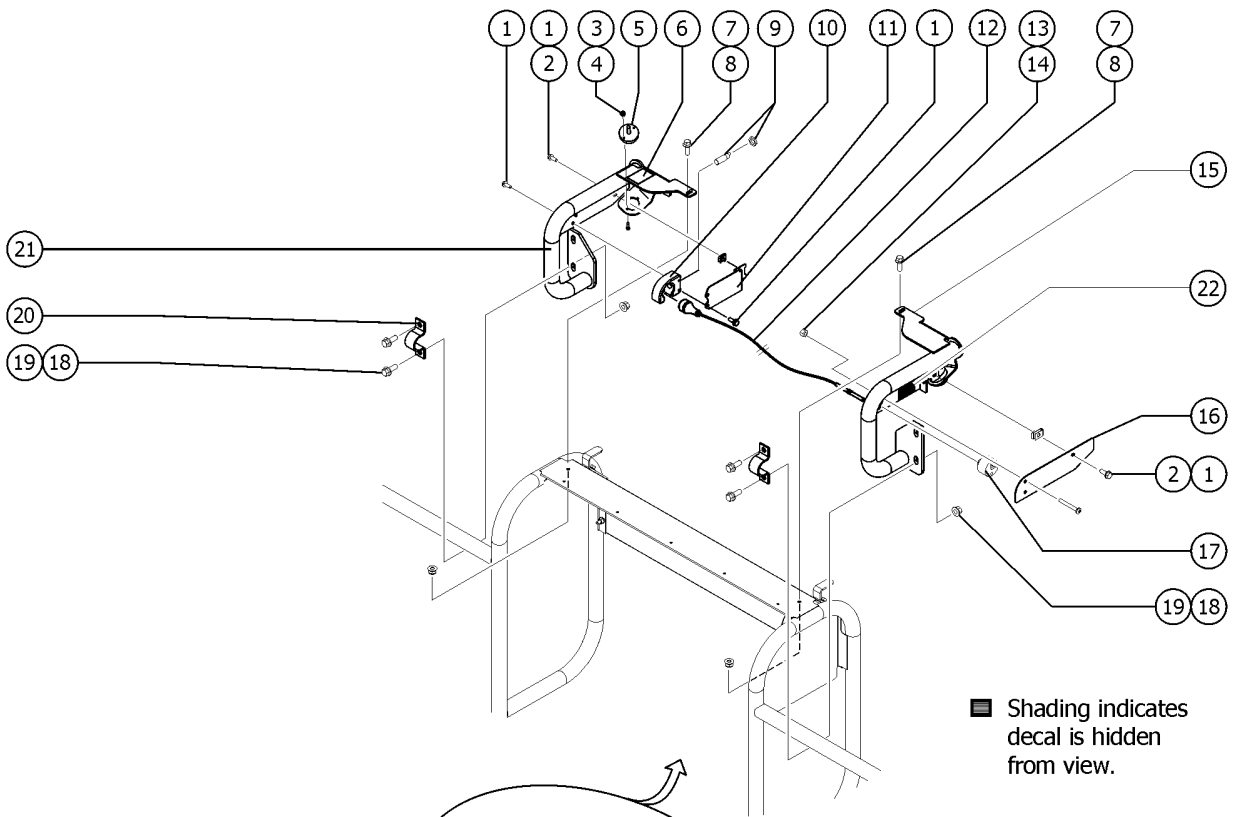

813.1 Lift Guard Contact Alarm

■ Shading indicates decal is hidden from view.

813.1 Lift Guard Contact Alarm

<i>Item</i>	<i>Part No.</i>	<i>Description</i>	<i>Qty.</i>
18	1274322GT	NUT,NYLOCK FLG,3/8-16,G,ZAG	
19	824090GT	SCREW,HHF,3/8-16X1,8,ZAG	
20	1278363GT	CLAMP, 1.25 INCH TUBE	2
21	1278177GT	WELDMENT, LEFT OPA, SMALL	1
22	1278982GT	DECAL, INSTRUCTION, ACTUATOR SWITCH SOCKET	1