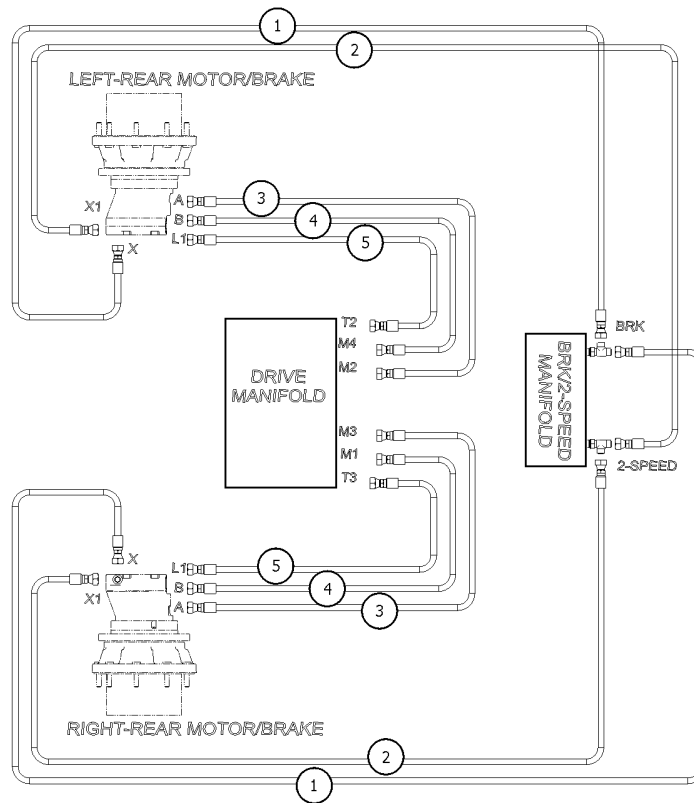

706.1 Drive Chassis and Turntable Hoses, 2WD, View 2

706.1 Drive Chassis and Turntable Hoses, 2WD, View 2

<i>Item</i>	<i>Part No.</i>	<i>Description</i>	<i>Qty.</i>
1	49119-2374GT	ASSY, HOSE, HYD, -4, 3250, STR, STR .....	2
2	49119-1750GT	ASSY, HOSE, HYD, -4, 3250, STR, STR .....	2
3	81812-2700GT	HOSE ASSY, 1/2", 27.00 .....	2
4	81812-2350GT	HOSE ASSY, 1/2", 23.50 .....	2
5	81812-2450GT	HOSE ASSY, 1/2", 24.50 .....	2