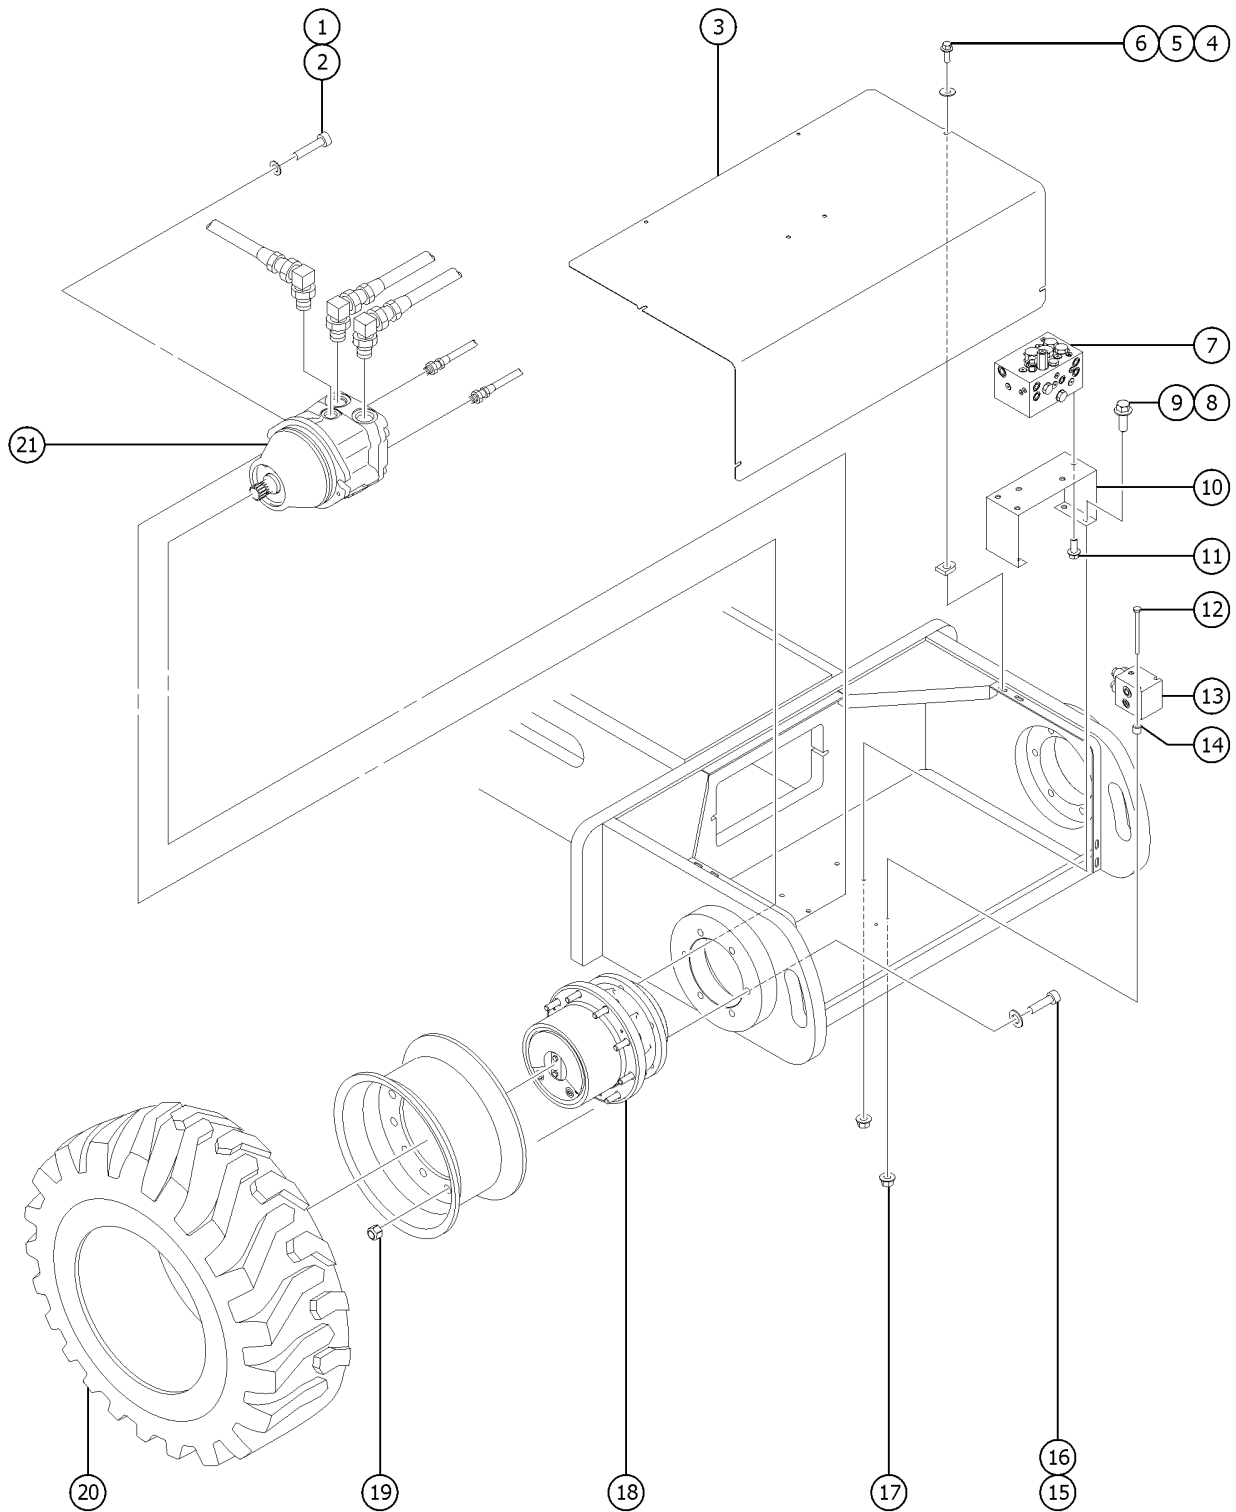

203.1 Non-Steer End (2WD)