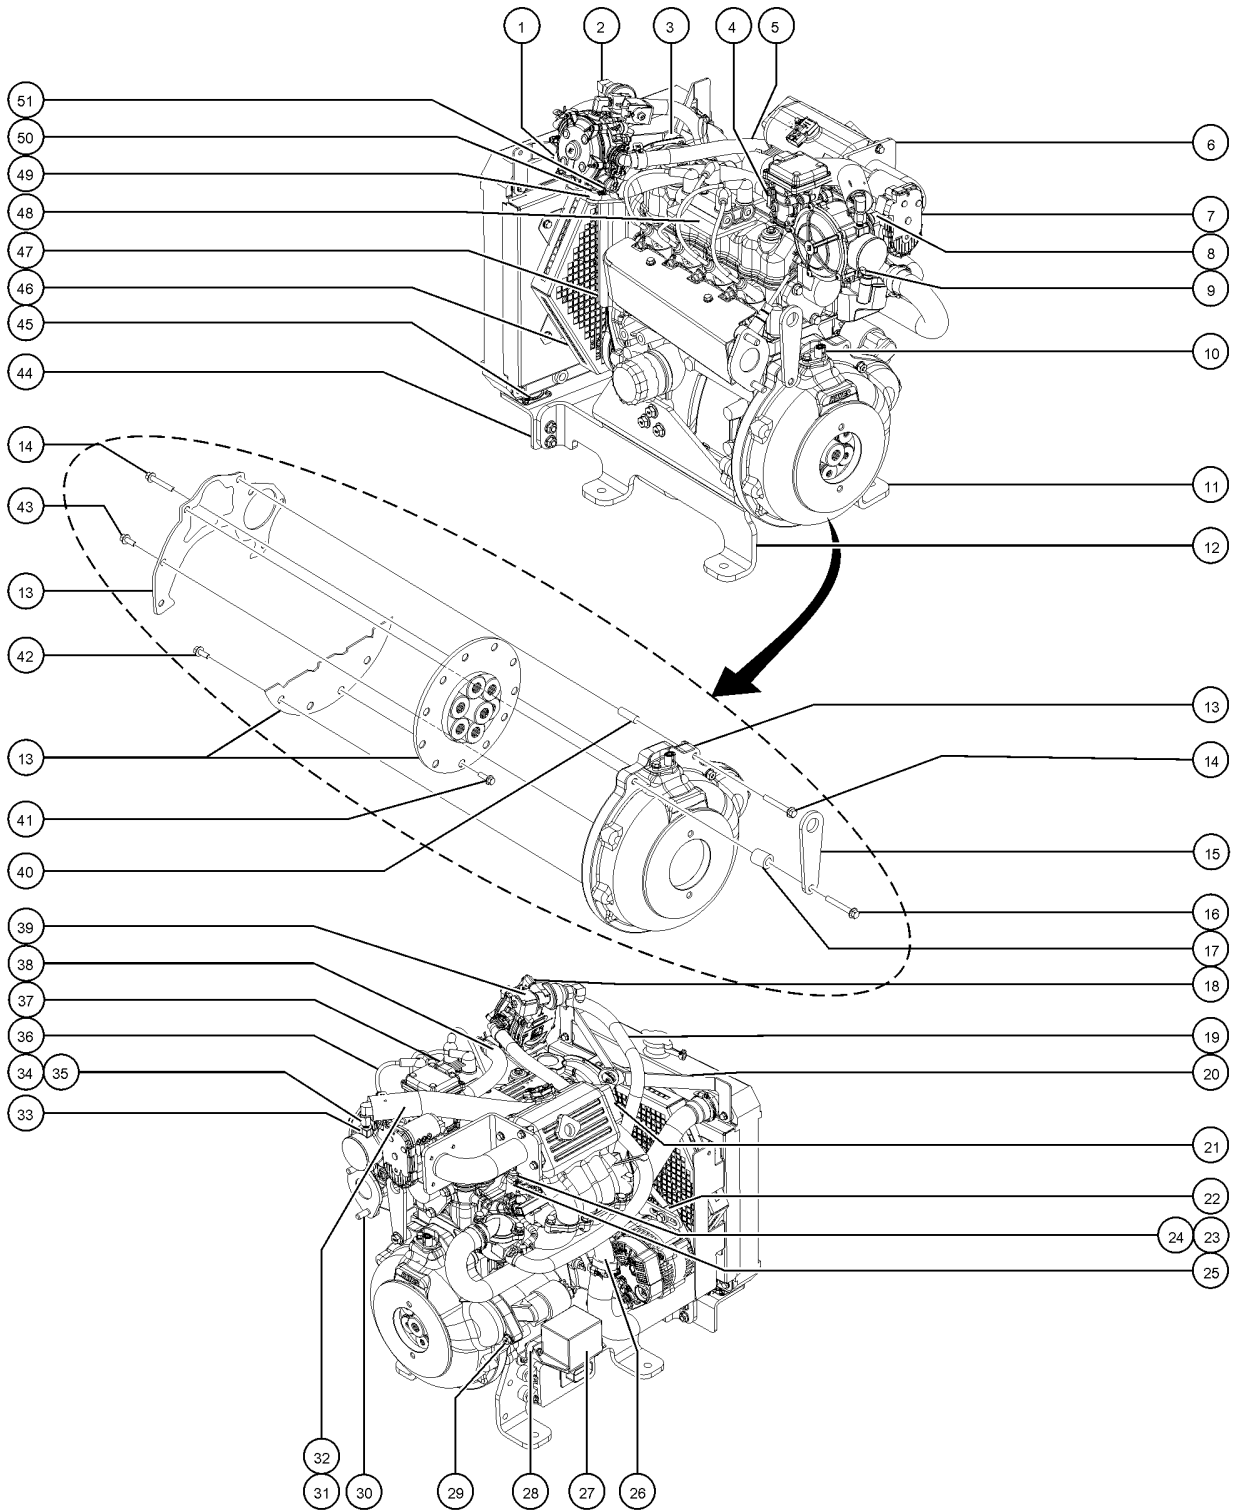

<i>Item</i>	<i>Part No.</i>	<i>Description</i>	<i>Qty.</i>
24	824123GT	WASHER,FLAT,.625X2.25X.188,ZAG	4
25	825358GT	WASHER,FLAT,5/16,USS,ZAG	4
26	824029GT	NUT,TL FLG,3/8-16,G,ZAG	4
27	824040GT	NUT,ACORN,3/8-16,ZAG	2
28	1269539GT	PLATE, ENGINE TRAY, SWING OUT	1
29	48935GT	TEE, RUN, 520428-8	1
30	1267807GT	ASSEMBLY, MED. PRESS. FILTER, ...	1
30-	1268229GT	ELEMENT-5 MIC, PAPER, W/ BYPASS	
31	1269191GT	FORMING, FILTER MOUNT, GM .998L	1
32	48933GT	CONN,520120-8***	1
33	48879GT	ELBOW, SWIVEL 90D, 520221-8	1
34	824089GT	SCREW,HHF,3/8-16X.75,8,ZAG	2
35	824077GT	SCREW,HHF,1/4-20X.5,8,ZAG	4

410.1 GM .998L, View 5