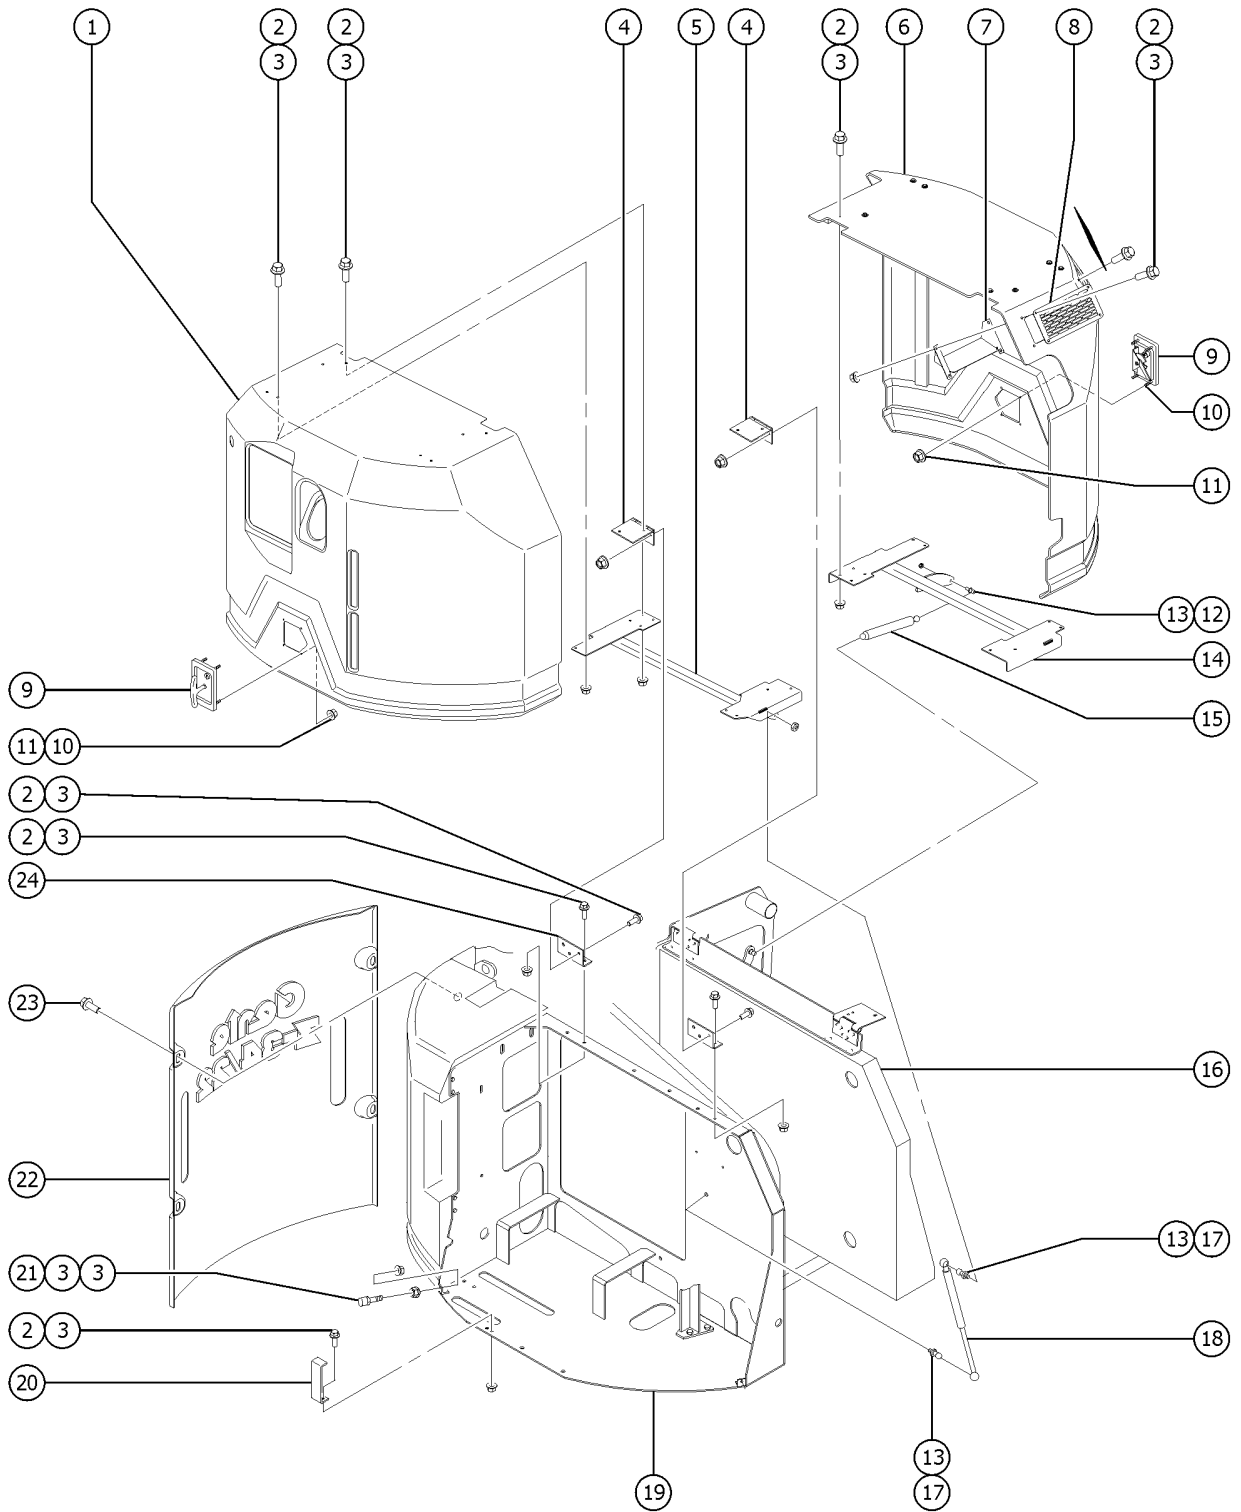

306.1 Turntable Covers

Item	Part No.	Description	Qty.
1A	106380GT	COVER ASSY,W/WORD DEC,GC,34IC ..... (ANSI/AUS models)	1
1B	106377GT	COVER ASSY,W/SYM DEC,GC,34IC ..... (CE models)	1
2	824079GT	SCREW,HHF,1/4-20X1,8,ZAG	38
3	824027GT	NUT,TL FLG,1/4-20,G,ZAG	42
4	75073GT	HINGE,.375X.120THK.,SLOTTED	2
5	56955GT	COVER REINFORCEMENT LH***	1
6A	139814GT	COVER ASSY,W/WORD DECALS ..... (ANSI/AUS models)	1
6B	139815GT	COVER ASSY,W/SYMBOL DECALS ..... (CE models)	1
7	139246GT	BAFFLE,ENGINE COVER	2
8	128467GT	PLATE, COVER, IC VENT	2
9	74245GT	LATCH,FLUSH CUP LEFT HAND	2
10	824215GT	SCREW, PHPM, 10-32 X .75, ZAG	4
11	824032GT	NUT,TL FLG,10-32,F,ZAG	4
12	33555GT	BALL STUD**	1
13	1252977GT	NUT,TL JAM,5/16-18,A,ZAG	3
14A	128470GT	WDMT, COVER REINFORC, RH ..... (use with 139814GT & 139815GT)	1
14B	56955-SGT	COVER REINFORCEMENT LH*** ..... (use with 106380GT & 106377GT)	1
15	139241GT	STRUT,GAS,14",200LBS.	1
16	128291GT	WDMT, ENGINE COMPARTMENT	1
17	62706GT	BALL STUD,5/16-18 (56295)	2
18	56295GT	STRUT,GAS***	1
19	74956GT	WELDMENT,TANK COMPARTMENT IC	1
20	42064GT	BRACKET, LATCH	1
21	36388GT	BUMPER,RUBBER,.75 X .50H,STUD	3
22	139290GT	COVER,COUNTERWEIGHT,Z34	1
23	824089GT	SCREW,HHF,3/8-16X.75,8,ZAG	4
24	74496PGT	FORMING,HINGE SUPPORT PAINTED	2