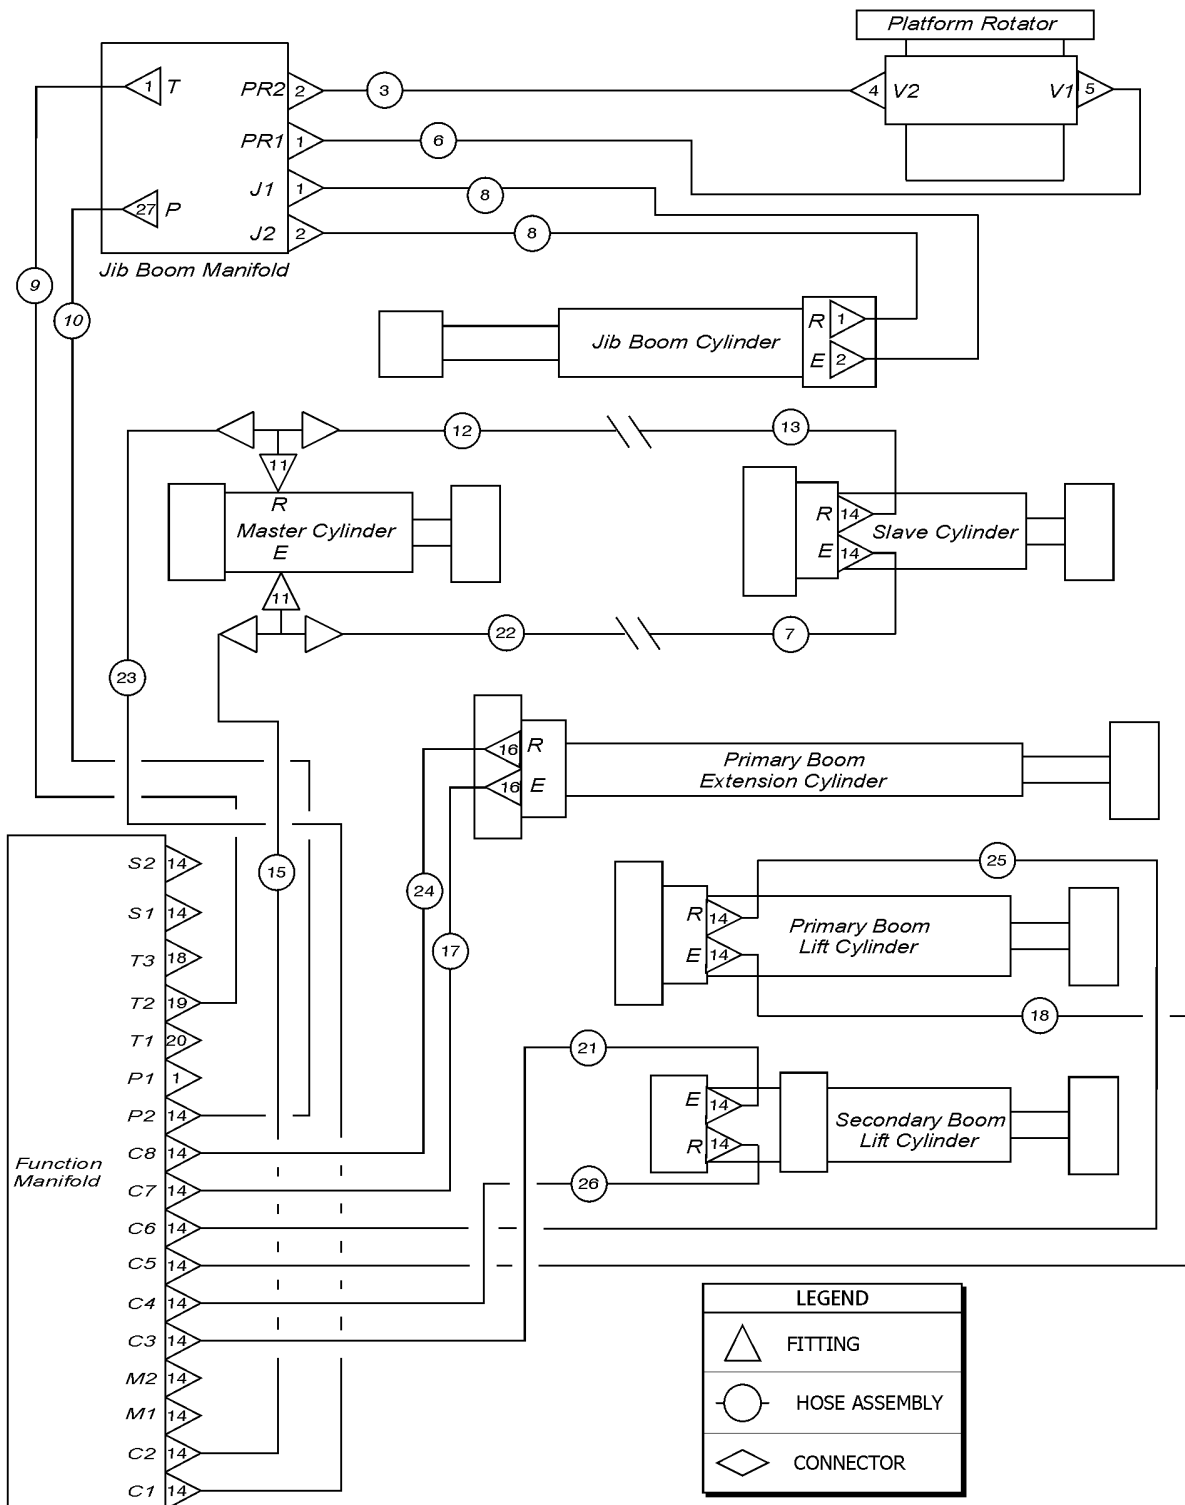

710.1 Boom Hoses and Fittings

Item	Part No.	Description	Qty.
1	48916GT	FITTING,CONN,520120-6	5
2	48905GT	CONN,520120-4***	2
3	49117-4650GT	HOSE ASSY,1/4".46.50	1
4	48904GT	CONN,520120-4***	1
5	48926GT	FITTING,ELBOW,90D,520220-6-4	1
6	49114-4650GT	HOSE ASSY, 1/4", 46.50	1
7	49120-3100GT	HOSE ASSY, 1/4", 31.00	1
8	49120-1900GT	HOSE ASSY, 1/4", 19.00	1
9	49120-47400GT	HOSE ASSY,1/4",474.00	1
10	49119-47400GT	HOSE ASSY,1/4".474.00	1
11	48890GT	FITTING,TEE,BRANCH,520429-4***	2
12	42863-SGT	HOSE ASSY-MASTER CYL-SLAVE CYL	2
12-	49121-23900GT	HOSE ASSY, 1/4", 239.0	1
13	49121-3150GT	HOSE ASSY, 1/4", 31.50	1
13-	56233GT	O-RING,ORFS,-4	
14	48912GT	CONN,520120-4-6***	19
15	49119-20200GT	HOSE ASSY,1/4",202.00	1
16	49418GT	FITTING,ELBOW,45D,520320-4-6**	3
17	49119-23600GT	ASSY, HOSE, HYD, -4, 3250, STR, STR	1
18	42889-SGT	HOSE ASSY-C6/C5 TO LIFT CYL	2
19	48900GT	CONN,520120-4-6,.035,ORI	1
20	48933GT	CONN,520120-8***	1
21	42891-SGT	HOSE ASSY-C4/C3 TO SEC LIFT CY	2
21-	49119-8850GT	ASSY, HOSE, HYD, -4, 3250, STR, STR	1
22	49119-23900GT	HJOSE ASSY,1/4",239.0	1
23	49119-20200GT	HOSE ASSY,1/4",202.00	1
24	49119-23600GT	ASSY, HOSE, HYD, -4, 3250, STR, STR	1
25	49119-21800GT	ASSY, HOSE, HYD, -4, 3250, STR, STR	1

710.1 Boom Hoses and Fittings