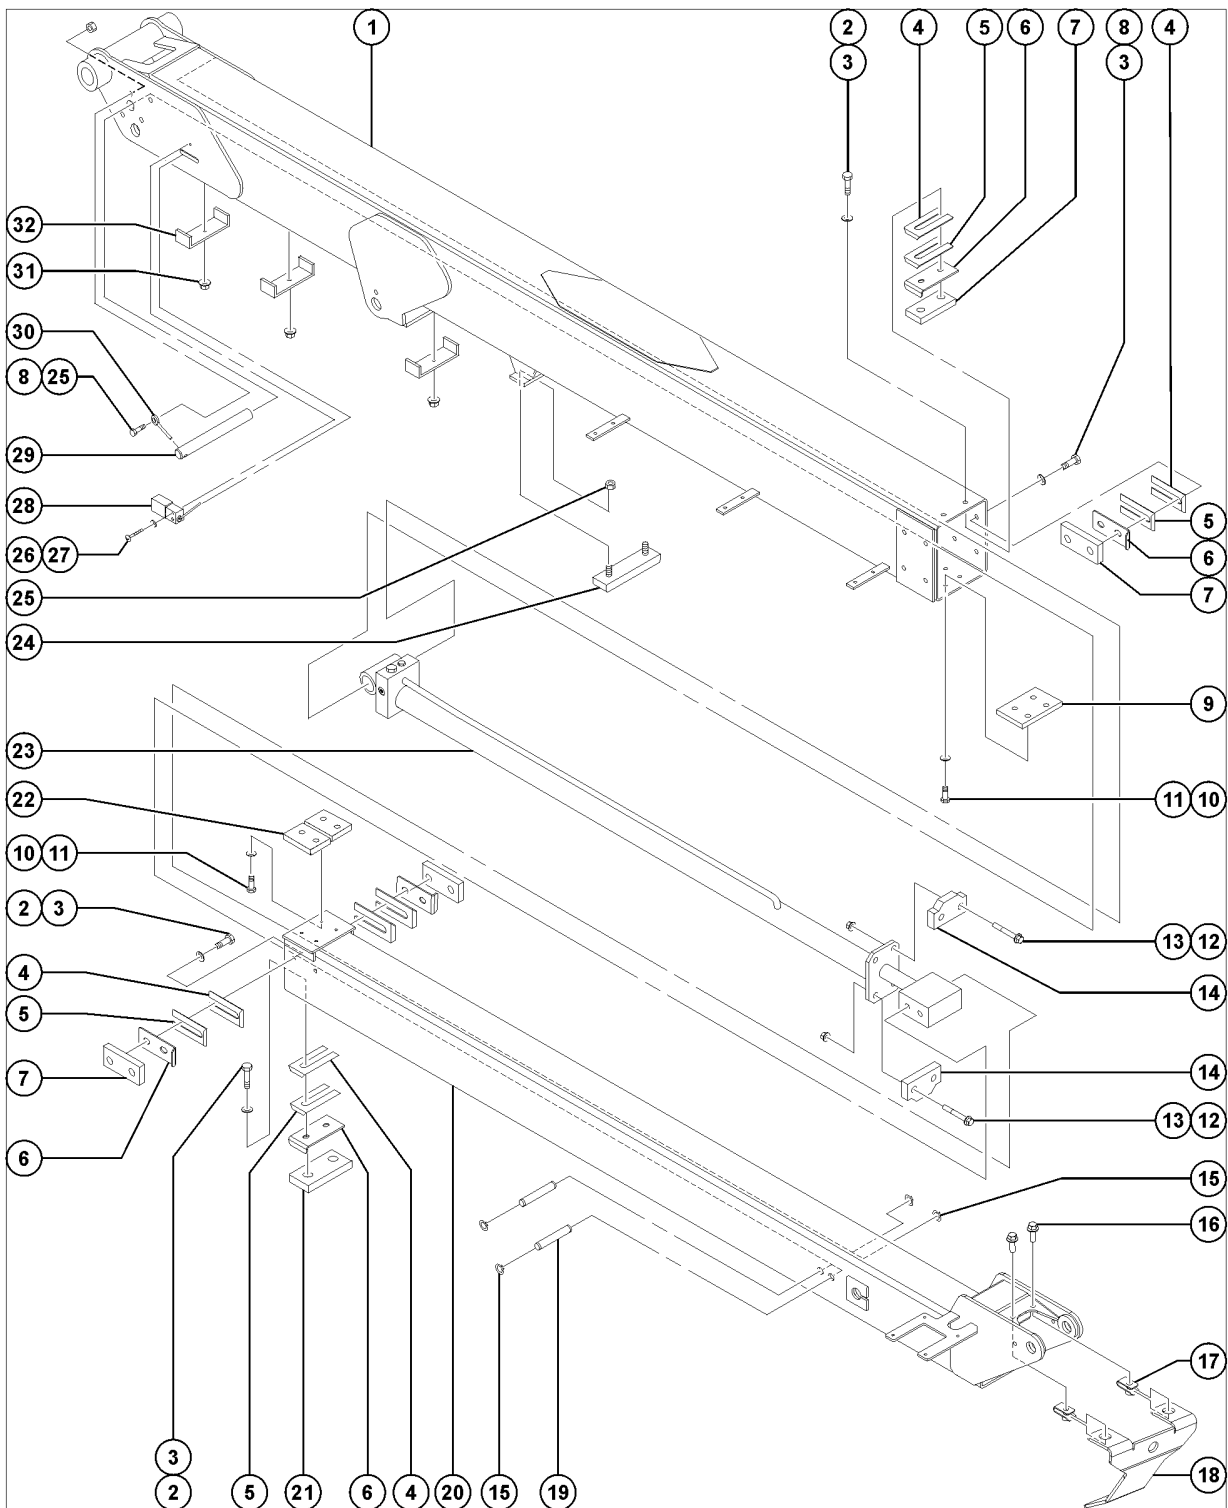

505.1 Primary and Extension Booms

505.1 Primary and Extension Booms

Item	Part No.	Description	Qty.
20	147638GT	ASSY, EXT BOOM, Z34	1
20-	35675GT	BEARING,FL,1.25IDX1.5ODX1.25L	2
21	30138GT	WEAR PAD,5 X 1.5 X .625 W/NUTS	1
		to SN Z34F-12571	
21B	1262353GT	WEAR PAD, 5 X 1.5 X .72 W/NUTS	1
		from SN Z34F-12572	
22	1262355GT	WEAR PAD, 4 X 2 X .45 W/NUTS	2
23	94212GT	CYLINDER,EXTENSION	1
23-	36648GT	VALVE,COUNTERBALANCE 2500 PSI*	
23-	74508GT	VALVE,CHECK,COBA-X*N 200PSI PO	
23-	74509GT	VALVE,CHECK,CXAD-XCN,30PSI	
23-	94255GT	SEAL KIT,94212	
24	56849GT	PAD,REST,1"THICK,W/STUDS*	1
25	824038GT	NUT,TL JAM,3/8-16,A,ZAG	3
26	49821GT	SCREW,PHILLIPS,PHM,8-32 X 1.25	
27	6607GT	WASHER,LOCK,#10 PLTD	
28	88356-127J5GT	SWITCH,LIMIT,W/6.25"SPRING ARM	1
28-	106433GT	LS SPRING WAND (ZCY91)	
28-	19491GT	CONTACTOR,LIMIT SWITCH	
29	101557GT	PIN,1.00DIAX9.01LG,THREADED	1
30	825019GT	ROD END, .375X3.69, ZAG	1
31	824029GT	NUT,TL FLG,3/8-16,G,ZAG	3
		to SN 12080	
31B	1274322GT	NUT,NYLOCK FLG,3/8-16,G,ZAG	3
		from SN 12081	
32	54530GT	CLAMP,HOSE,ALUMINUM	3