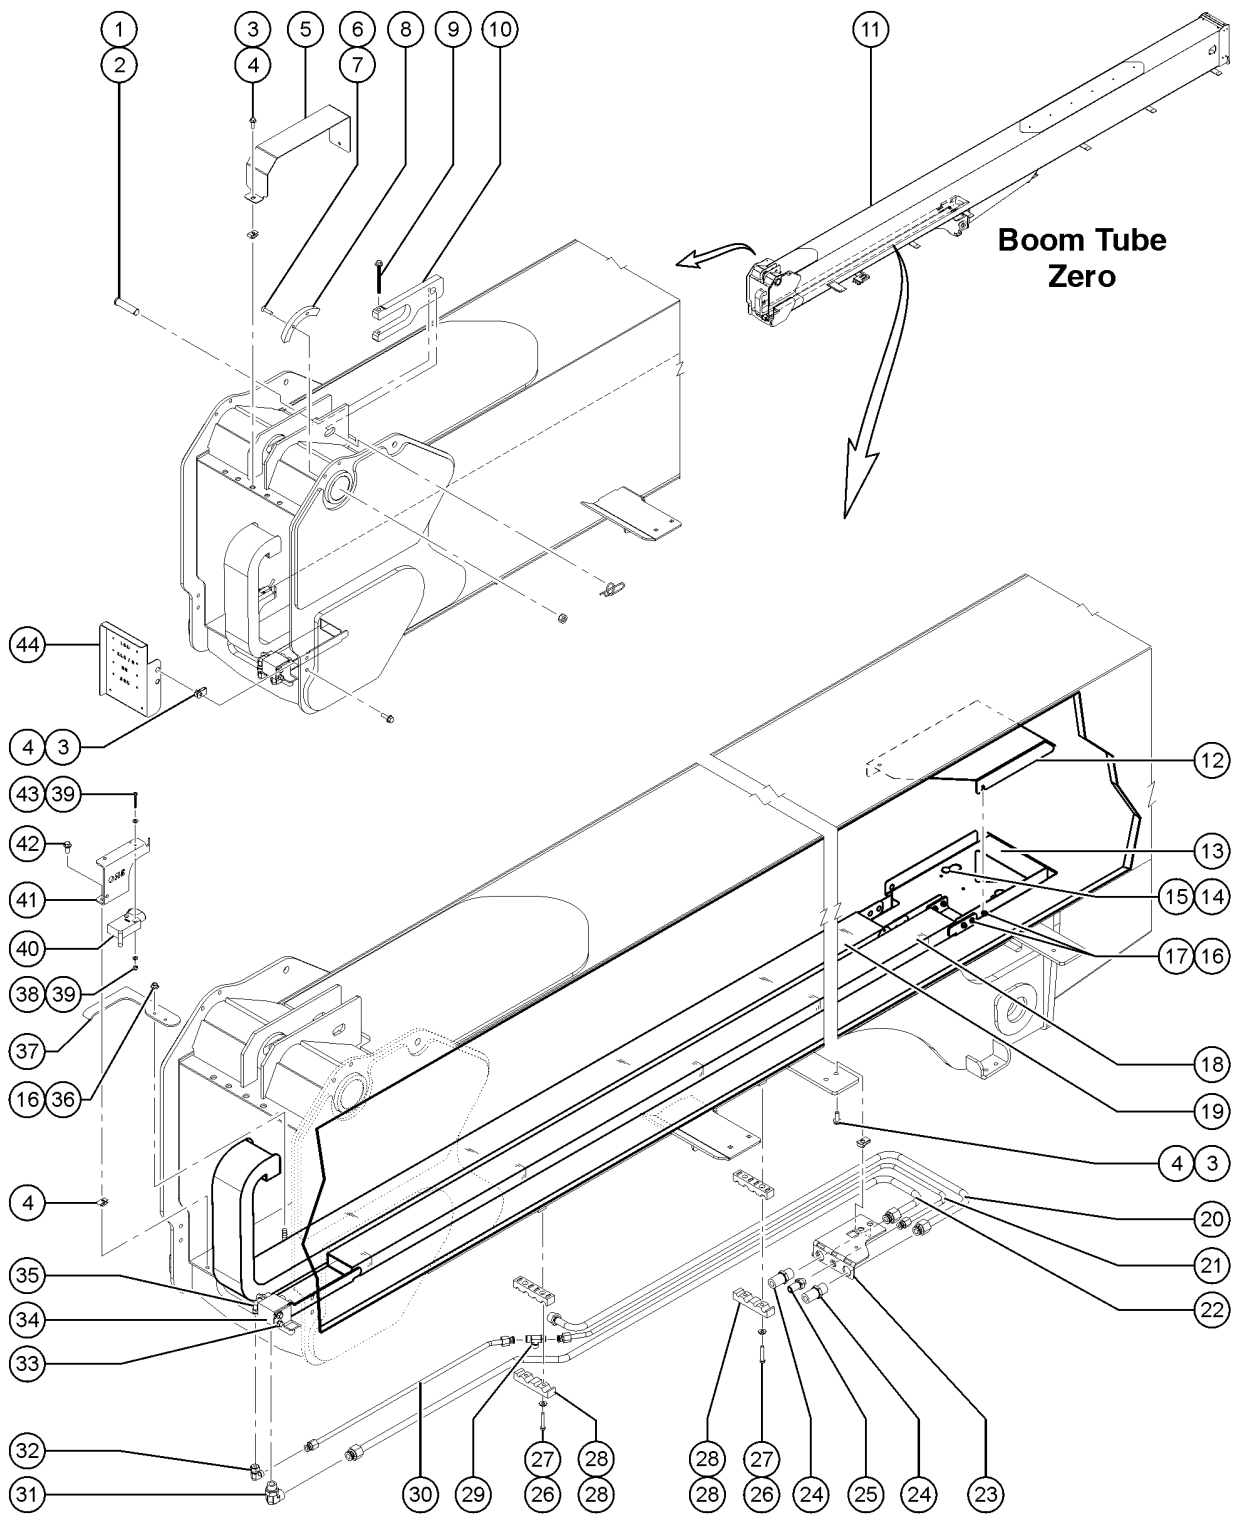

510.1 Boom Tube Zero - Inner Cable Track

510.1 Boom Tube Zero - Inner Cable Track

Item	Part No.	Description	Qty.
25	48894GT	CONN,BULKHEAD,520601-8	1
25-	77309GT	NUT,BULKHEAD,520118-8	
26	825674GT	SCREW, HHC, 5/16-18X2,8,ZAG	
27	825358GT	WASHER,FLAT,5/16,USS,ZAG	
28	218618GT	CLAMP, HARDLINE, BO	4
29	51265GT	TEE,UNION,520401-8	1
30	218595GT	HARDLINE,PRI. RETURN, BOOM #0	1
31	48959GT	FITTING,ELBOW,90D,520220-12	1
32	48879GT	ELBOW,SWIVEL 90D, 520221-8	1
33	231088GT	SCREW,HHF,M10-1.5X20,DIN6921,1	
34	237326GT	MANIFOLD, PRIMARY EXT, BO	1
35	75042GT	ELBOW,BULKHEAD UNION 520701-8	1
36	216028GT	BOLT, CARRIAGE,M6=1.0X25,ZAB	
37	215902GT	FORMING, B2, LSB3RO RAMP	
38	825686GT	NUT, TL, M4-0.7, DIN980, 8, ZAB	
39	825357GT	WASHER,FLAT,M4,DIN125,ZAB	
40	236398GT	SWITCH ASSY, 3FT EXT OPER, SUP (Calibration required after replacement)	1
40-	139644-14B60GT	LIMIT SWITCH,TAB,BLUE,MICRO	
41	215901GT	FORMING, B0, LSB3RO MOUNT	1
42	231530GT	SCREW,HHF,M10-1.5X25,DIN6921,10.9,ZAB	
43	822353GT	SCREW,PHPM,M4-0.7X30,DIN7985,ZAB	
44	822604GT	FORMING,B0, HARNESS CONN PLATE	1