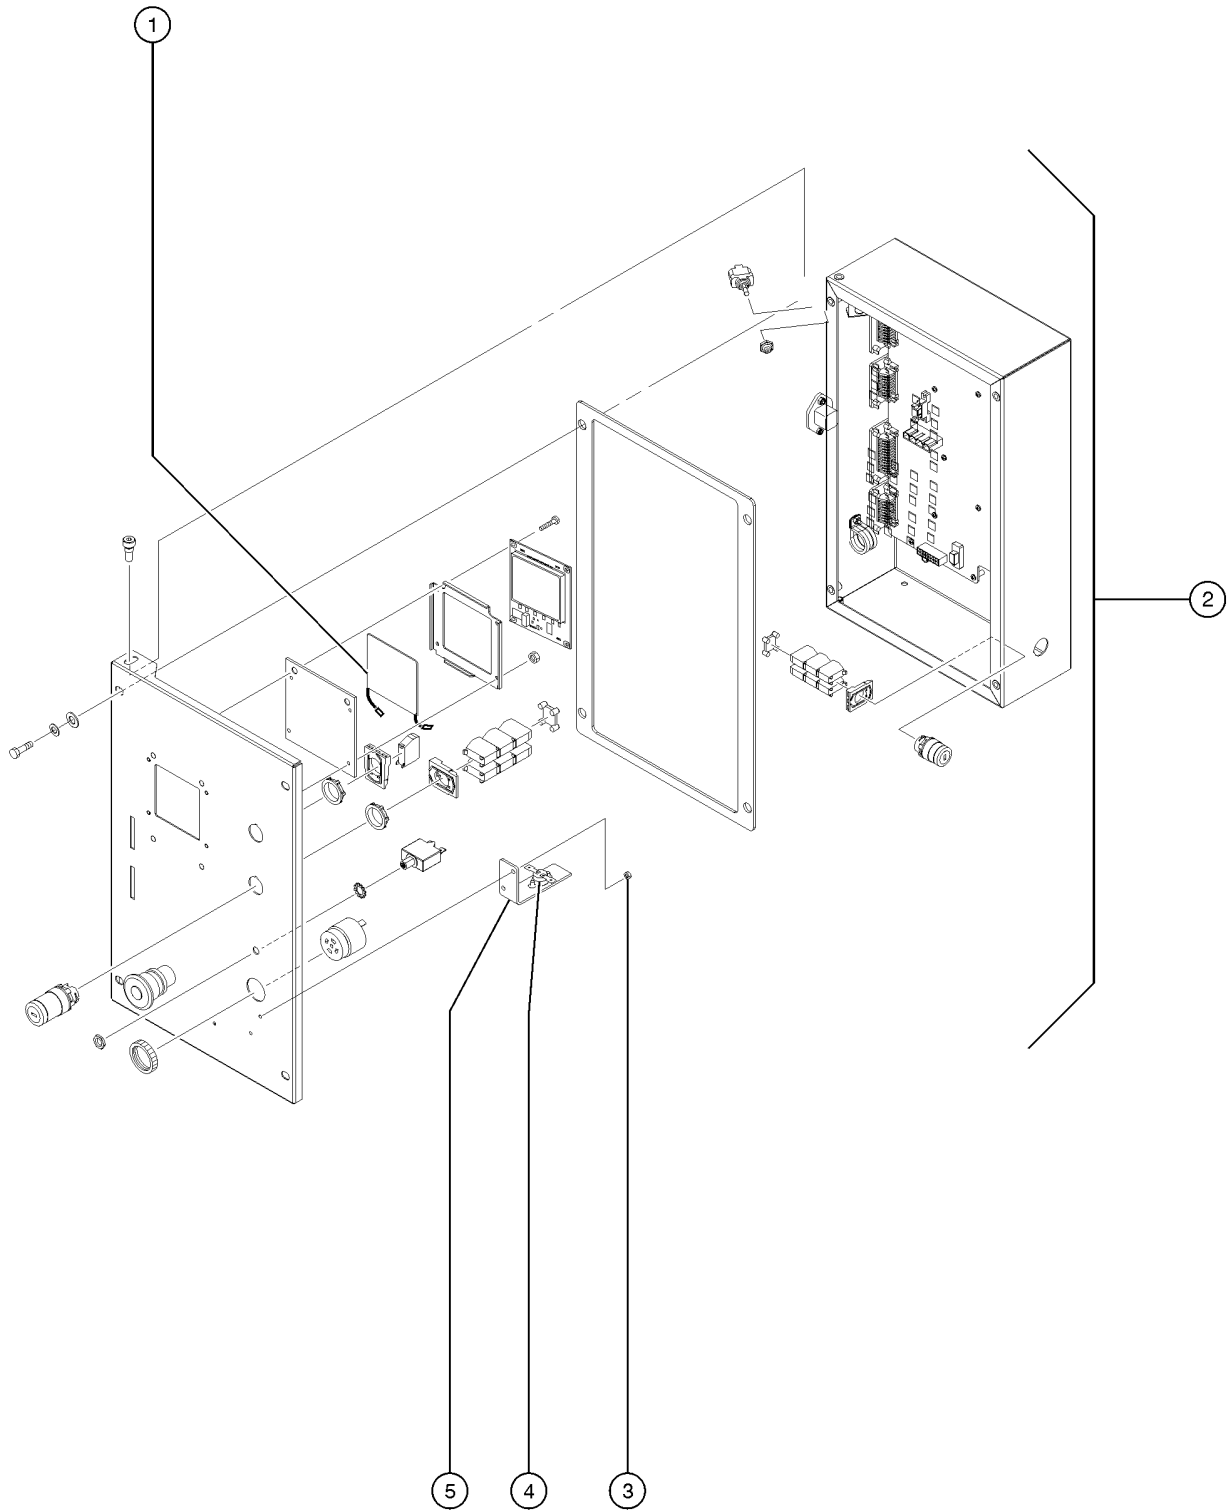

811.1 Ground Control LCD Heater

811.1 Ground Control LCD Heater

<i>Item</i>	<i>Part No.</i>	<i>Description</i>	<i>Qty.</i>
1		Ground Control LCD Heater Part of the Cold Start Package (Refer to 809.1)	1
1	122406GT	ASSEMBLY,LCD HEATER ALC1000	1
2		Ref. Ground Control Box (Refer to 313.1 and 314.1)	1
3	12344GT	NUT,NYLOCK,6-32	
4	122793GT	SWITCH,THERMOSTAT 60F OPEN	1
5	231020GT	ASSY, BRACKET, CONTACT BLOCK Includes switch part 122793 and rivets	1
5-	6272GT	RIVET,STL,STL,P,.125 X .25