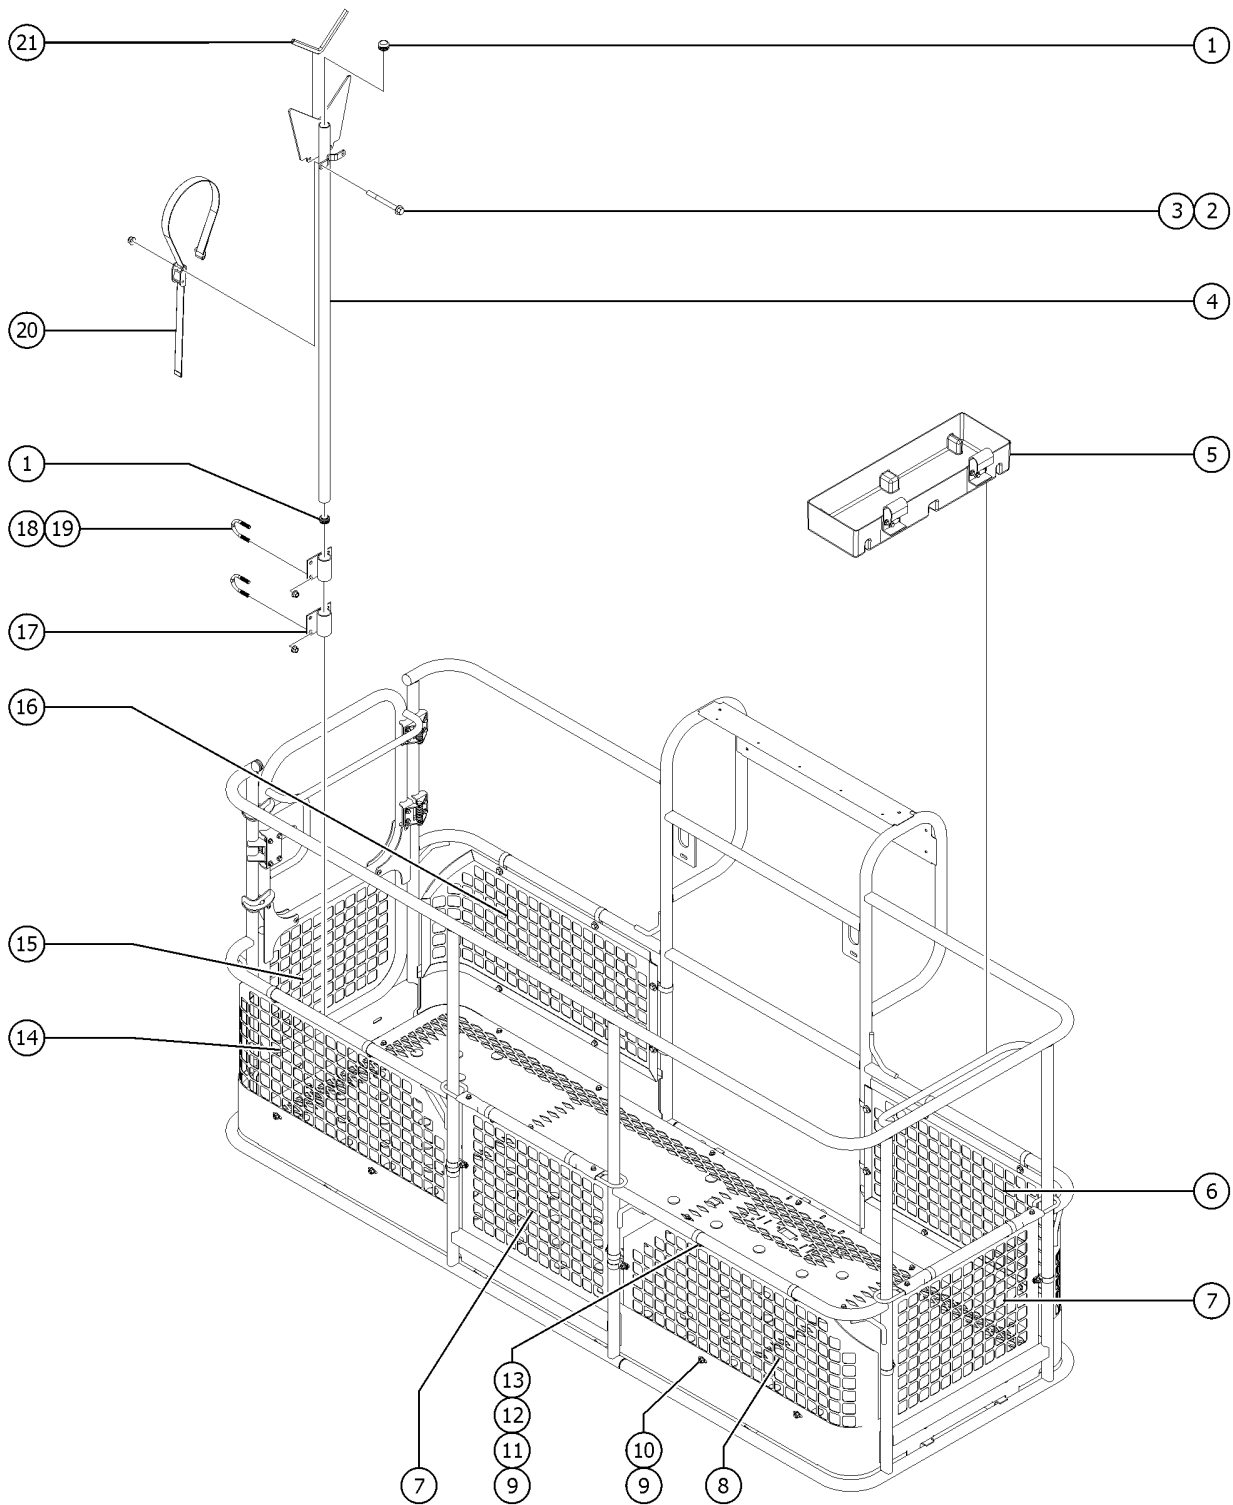

802.2 Half-Mesh and Pipe Cradle Options (from SN 355)

802.2 Half-Mesh and Pipe Cradle Options (from SN 355)

Item	Part No.	Description	Qty.
A	85300GT	PIPE CRADLE ASSY. SERV (ONE)** (ANSI & CE only) (This is a single assembly. Qty 2 of 85300GT required to complete a set)	
A-	65630GT	INSTRUCTIONS-PIPE CRADLE,BOOMS	
1	55753GT	BUMPER, PLASTIC, 1.25 O.D.	4
2	824083GT	SCREW,HHF,1/4-20X2.5,8,ZAG	4
3	1277924GT	NUT,NYLOCK FLG,1/4-20,F,ZAG	4
4	56525GT	WELDMENT, PIPE CRADLE	2
5	9599-SGT	TOOL TRAY ACCESSORY***	1
5-	7746GT	BRACKET-TOOL TRAY MOUNTING	
6	1271019GT	PANEL, HALF MESH (8 foot Platform)	1
7	1271061GT	PANEL, HALF MESH (8 and 6 foot Platform)	1
8	1271018GT	PANEL, HALF MESH (8 foot Platform)	1
8-	1270313GT	PANEL, HALF MESH (6 foot Platform)	
9	824028GT	NUT,TL FLG,5/16-18,G,ZAG	
10	824085GT	SCREW,HHF,5/16-18X.75,8,ZAG	
11	56424GT	CLAMP,1.25X.5 RUBBER-CUSHION	
12	825358GT	WASHER,FLAT,5/16,USS,ZAG	
13	1264101GT	SCREW,HHC,5/16-18X1,8,ZAG	
14	1271040GT	PANEL, HALF MESH (8 foot Platform)	1
14-	1270316GT	PANEL, HALF MESH (6 foot Platform)	
15	1285700GT	WELDMENT,SWING GATE PANEL (used on 6' and 8' side entry platforms) (models to SN SX180H-640 required to order Swing Gate Weldment, refer to 602.2)	
15-	55753GT	BUMPER, PLASTIC, 1.25 O.D.	2
16	1270994GT	PANEL, HALF MESH (8 foot Platform)	1
16-	1270314GT	PANEL, HALF MESH (6 foot Platform)	
17	81368GT	WELDMENT,PIPE CRADLE MOUNT	4
18	1251600GT	U-BOLT, FLATTENED, 1.5 X 3/8	8
19	1274322GT	NUT,NYLOCK FLG,3/8-16,F,ZAG	16
20	56570GT	STRAP, CONDUIT HOLDER 60"****	2
21	19018-1100GT	TRIMLOCK,BLACK,5/32"	2