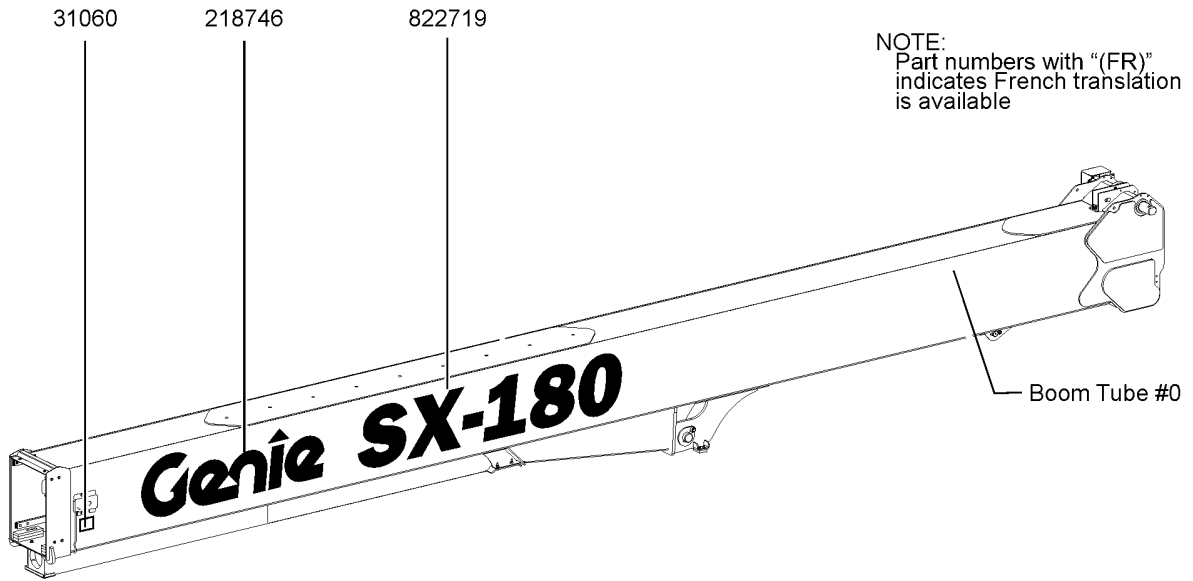

104.1 Decals with Words, Engine Side (chassis) (to SN SX180H-744)

<i>Item</i>	<i>Part No.</i>	<i>Description</i>	<i>Qty.</i>
1	27204GT	DECAL,ARROW BLUE	2
2	27206GT	DECAL,TRIANGLE,BLUE	2
3	27207GT	DECAL,TRIANGLE,YELLOW	2
4	31060GT	DECAL,DANGER DO NOT ALTER SWTC	1
5	52475GT	DECAL LABEL TRANSPORT TIE DOWN*	3
6	65278GT	DECAL,CAUTION,NO STEP	3
7	72086GT	DECAL,LABEL,LIFTING EYE	2
8	161693GT	DECAL,WHEEL LOAD, SX-180	2
9	822723GT	DECAL,TRANSPORT DIAGRAM,SX-180	1
10	1254849GT	DECAL,DANGER/NOTICE,TIRESPECS,SX180	2
11	1263543GT	DECAL, IMPROPER OPERATION	1

105.1 Decals with Words, Boom (to SN SX180H-744)