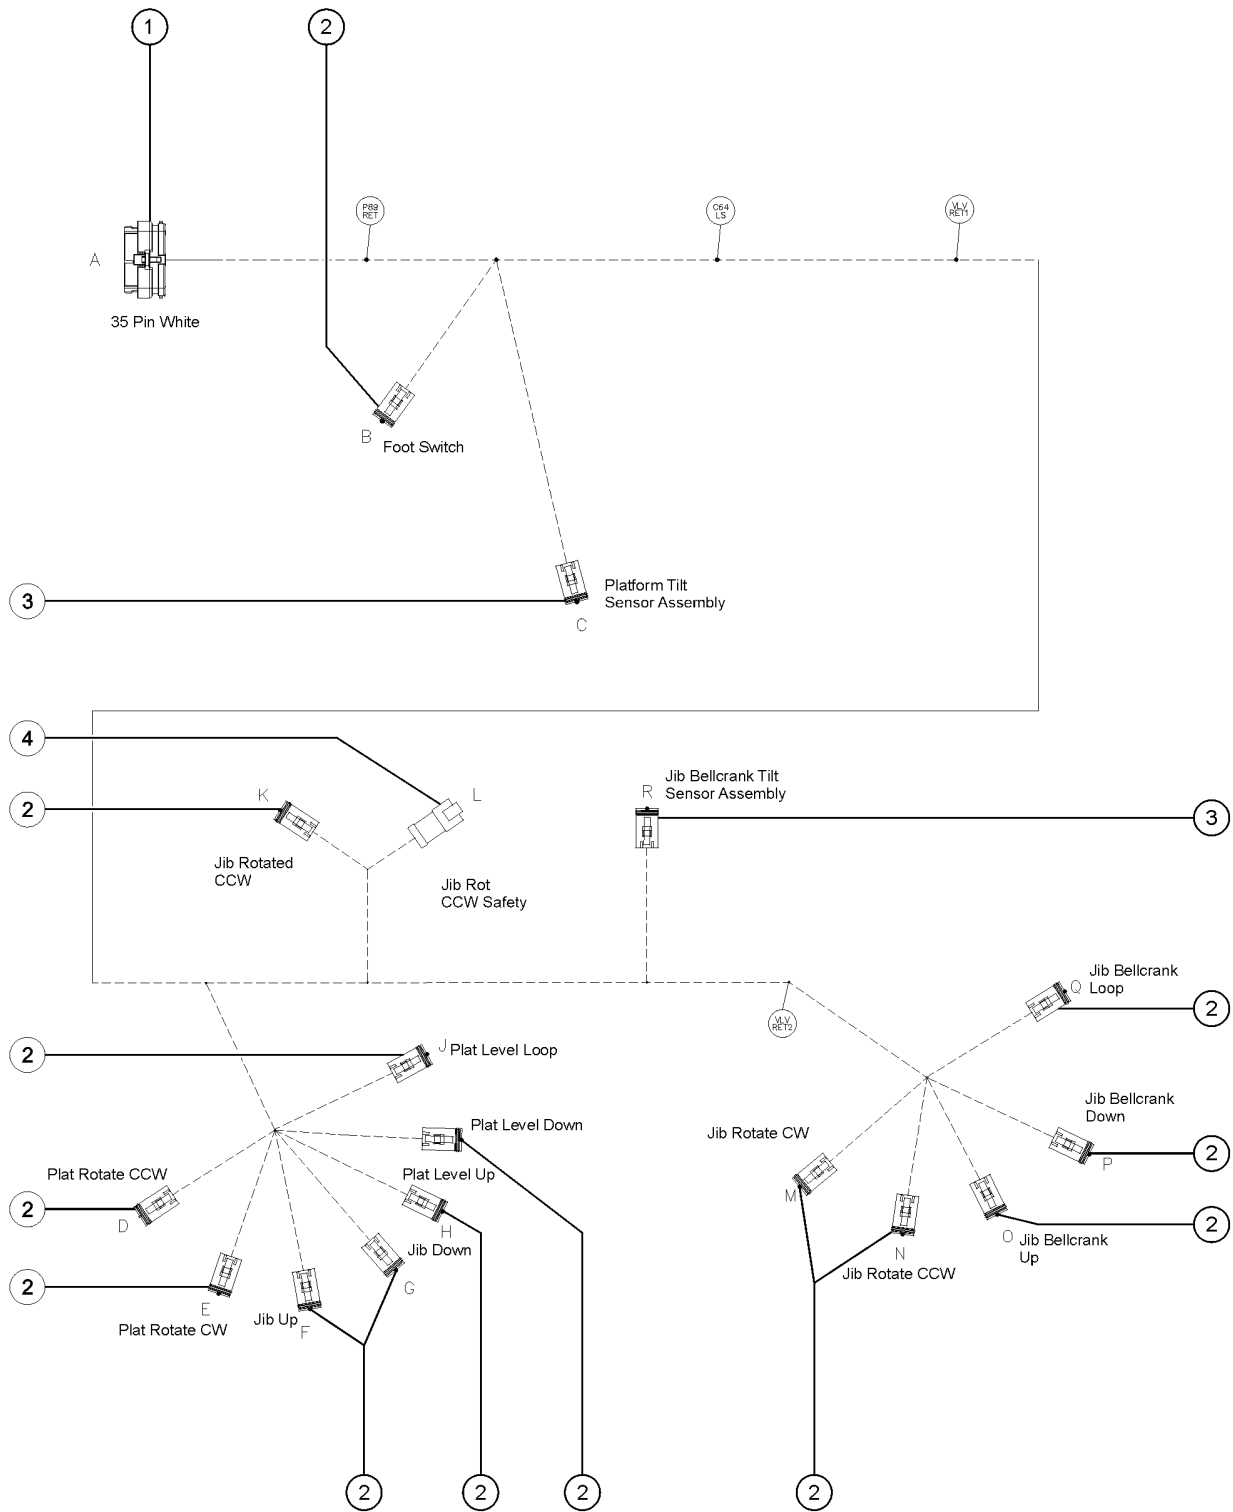

315.106A Harness, Platform/JIB, Loop