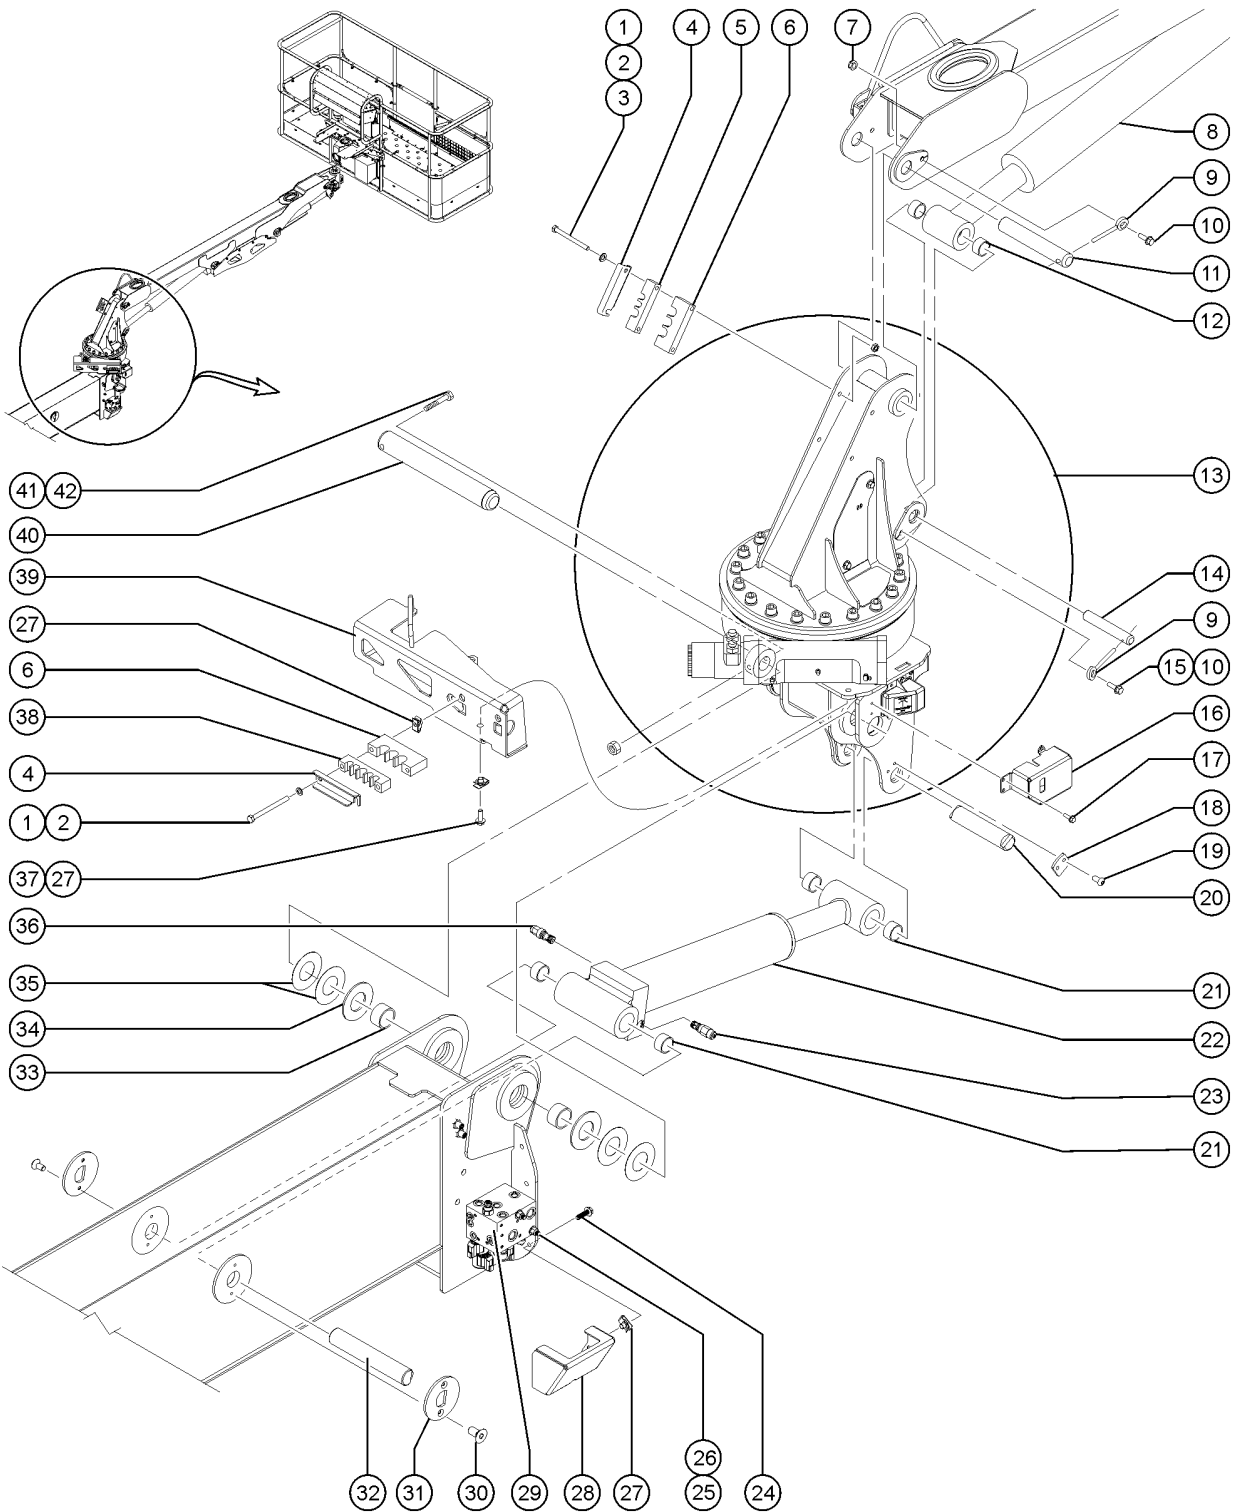

516.1 Jib Rotator Installation

Item	Part No.	Description	Qty.
1	825682GT	SCREW,HHC,M10-1.5X120,DIN931,1	
2	824145GT	WASHER,FLAT,M10,DIN125,ZAB	
3	232951GT	NUT, TL, M10-1.5,DIN980, ZAB	
4	822802GT	FORMING,CLAMP COVER	
5	161027GT	CLAMP,-6 AND ELEC,JIB ROTATOR	1
6	219919GT	CLAMP,AIR AND ELECTRIC	1
7	232951GT	NUT, TL, M10-1.5,DIN980, ZAB	
8		Ref. CYLINDER, JIB LIFT	
		(Refer to 518.1)	
9	825019GT	ROD END,.375X3.69,ZAG	
10	231533GT	SCREW,HHF,M10-1.5X35,DIN6921,10.9,ZAB	
11	231544GT	PIN,35MM DIA.X 205MM LG,1HOLE	1
12	231524GT	BEARING,35IDX41ODX25L	2
13		Ref. BELLCRANK AND JIB ROTATOR	
		(Refer to 517.1)	
14	231538GT	PIN,35MM DIA.X 162MM LG,1HOLE	1
15	232951GT	NUT, TL, M10-1.5,DIN980, ZAB	
16	161046GT	FORMING,TILTSENSOR COVER	1
17	237238GT	SCREW,HHF,M6-1.0X12,DIN6921,10	
18	219315GT	PLATE,PIN RETAINER,BELLCRANK C	2
19	217711GT	SCREW,BHC,M8-1.25X16,10.9,ZAB	
20	231536GT	PIN,40MMDIA.X 190MM LG,2 FLATS	1
21	217563GT	BEARING,40IDX48ODX35L	4
22	230958GT	CYLINDER, BELLCRANK LEVEL	1
22-	231310GT	SEAL KIT	
22-	48912GT	CONN,520120-4-6***	
23	54065GT	VALVE,COUNTERBALANCE,3500***	1
23-	43018GT	SEAL KIT (39345)	
24	231533GT	SCREW,HHF,M10-1.5X35,DIN6921,10.9,ZAB	
25	231529GT	NUT,TL FLG,M10-1.5,DIN6927,10, ...	2