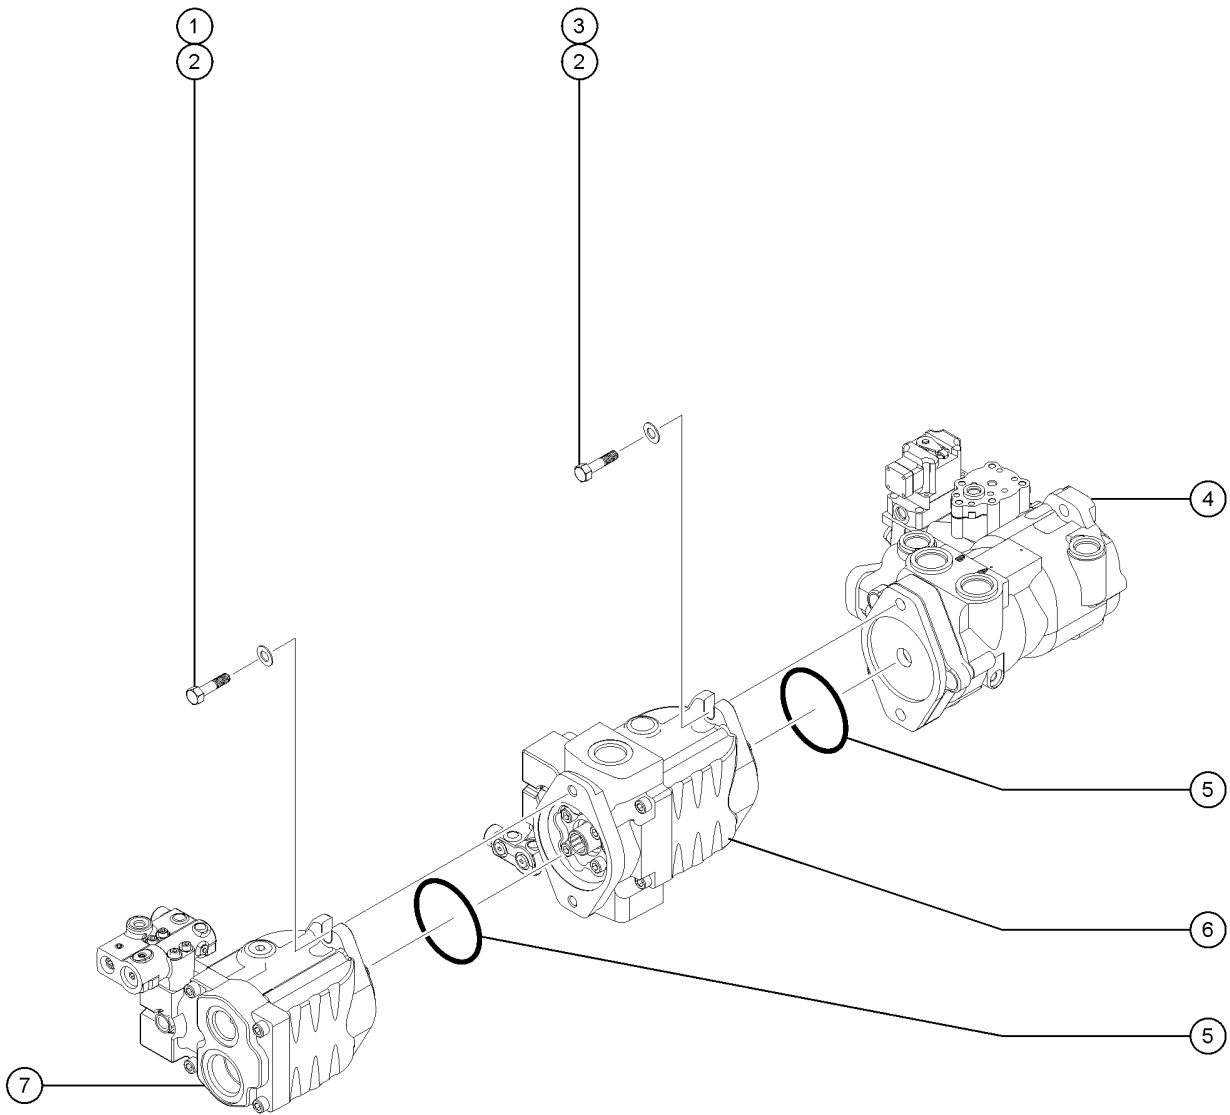

706.1 Hydraulic Pumps

706.1 Hydraulic Pumps

Item	Part No.	Description	Qty.
1	54177GT	SCREW,HHC,1/2-13 X 1.5 GRD 8 ..... to SN SX180H-753	2
1B	1255469GT	SCREW,HHF,1/2-13X1.25,8,ZAG ..... from SN SX180H-754	2
2	13066GT	WASHER,FLAT,.5 HARDENED ..... to SN SX180H-753	4
3	54177GT	SCREW,HHC,1/2-13 X 1.5 GRD 8 ..... to SN SX180H-753	2
3B	1253498GT	SCREW,HHF,1/2-13X1.5,8,ZAG ..... from SN SX180H-754	2
4	101068GT	PUMP,PISTON,46CC,B MOUNT,13T**	1
4-	29739GT	SEAL KIT,SAUER-DANFOSS M46***	
4-	77819GT	EDC ASSY,SAUER M46***	
4-	58290GT	VALVE,EDC,PILOT,SAUER,M46***	
5	52087GT	O-RING,2-044 BUNA*** ..... to SN SX180H-753	2
6	226671GT	PUMP,FUNCTION,30CC,LS,MID	1
7	226670GT	PUMP,FUNCTION,30CC,LS,END	1