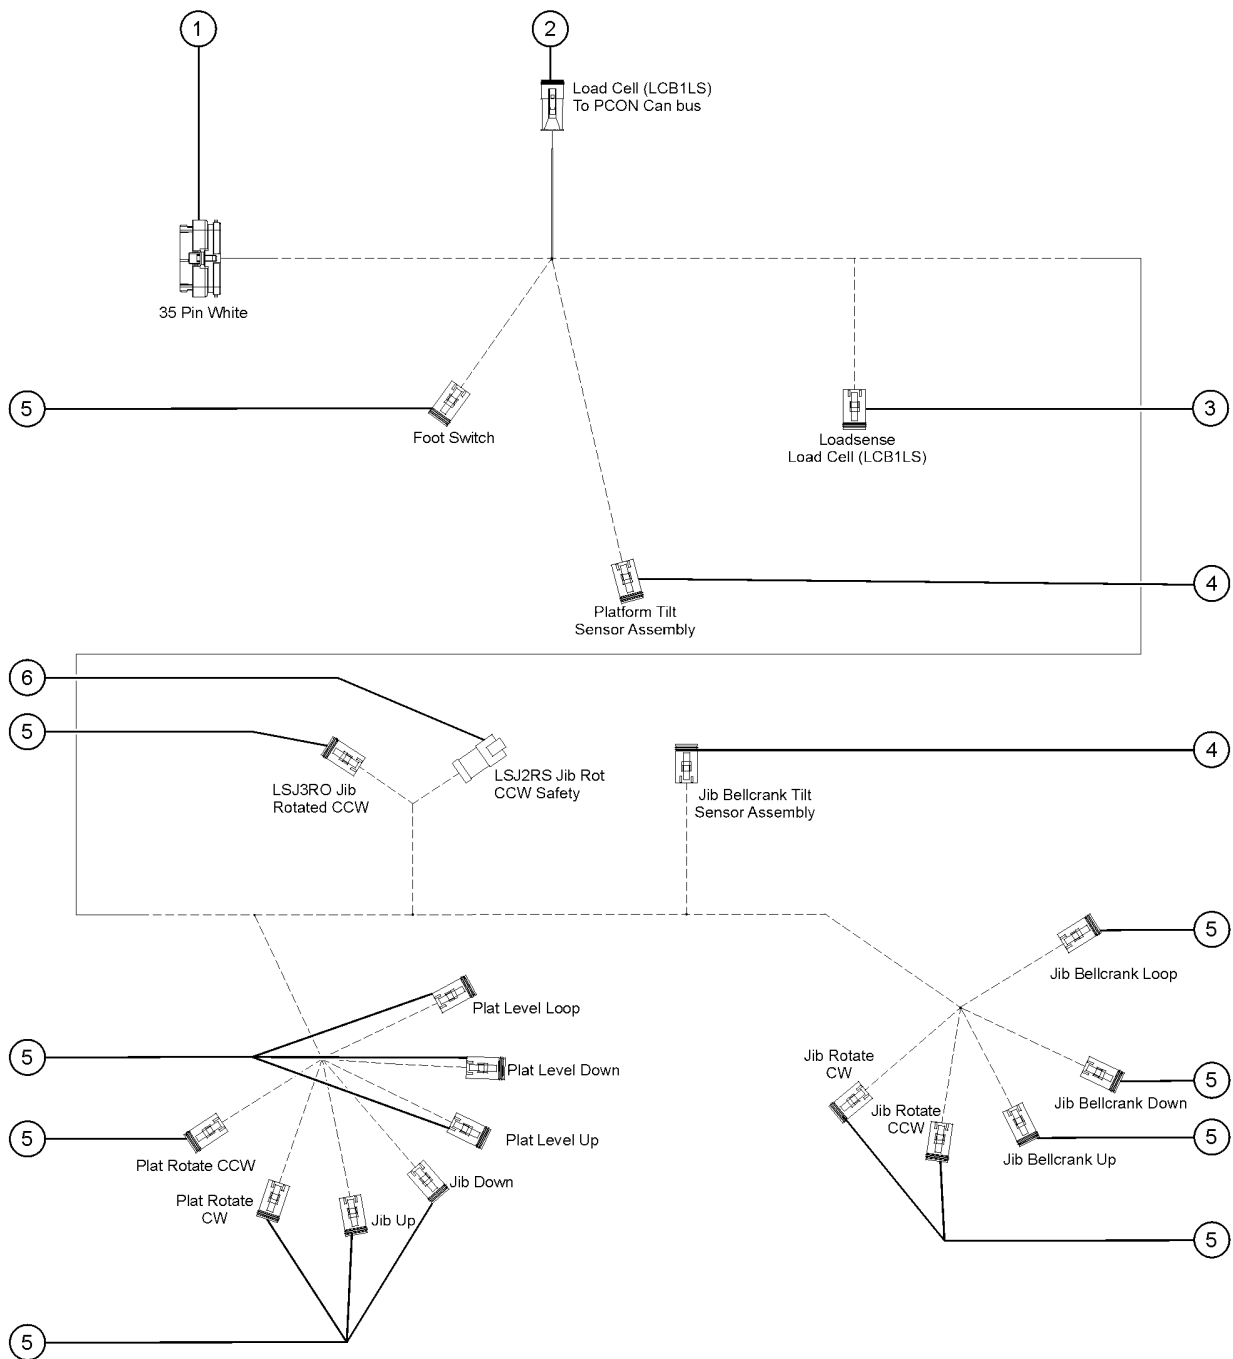

315.106B Harness, Platform/Jib, Loop