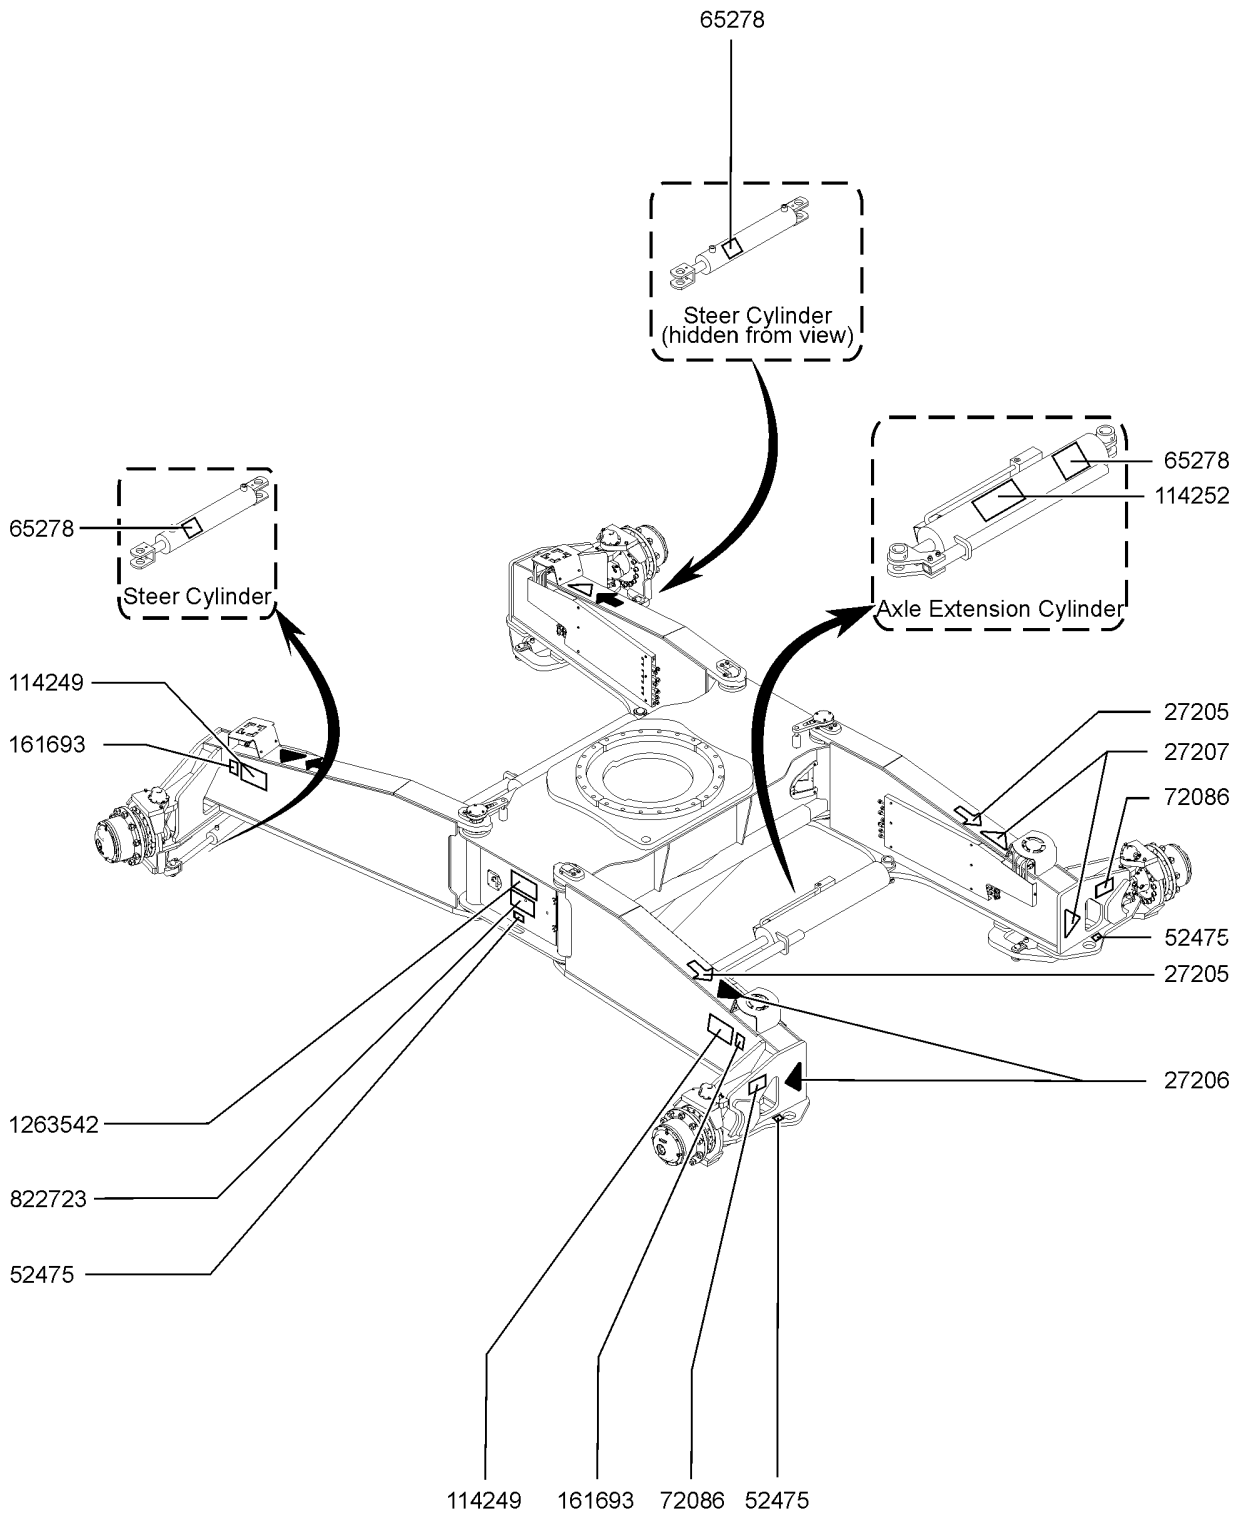

108.1 Decals with Symbols, Hydraulic Tank Side (chassis) (to SN SX180H-744)

108.1 Decals with Symbols, Hydraulic Tank Side (chassis) (to SN SX180H-744)

<i>Item</i>	<i>Part No.</i>	<i>Description</i>	<i>Qty.</i>
1	27205GT	DECAL,ARROW YELLOW LRG 9"	2
2	27206GT	DECAL,TRIANGLE,BLUE	2
3	27207GT	DECAL,TRIANGLE,YELLOW	2
4	52475GT	DECAL LABEL TRANSPORT TIE DOWN*	3
5	65278GT	DECAL,CAUTION,NO STEP	3
6	72086GT	DECAL,LABEL,LIFTING EYE	2
7	114249GT	DECAL,LABEL,TIPOVER,TIRES,SYMB	2
8	114252GT	DECAL,LABEL,TIP OVER LMT SWTCH	1
9	161693GT	DECAL,WHEEL LOAD, SX-180	2
10	822723GT	DECAL,TRANSPORT DIAGRAM,SX-180	1
11	1263542GT	DECAL,IMPROPER OPERATION,SYMBOL	1