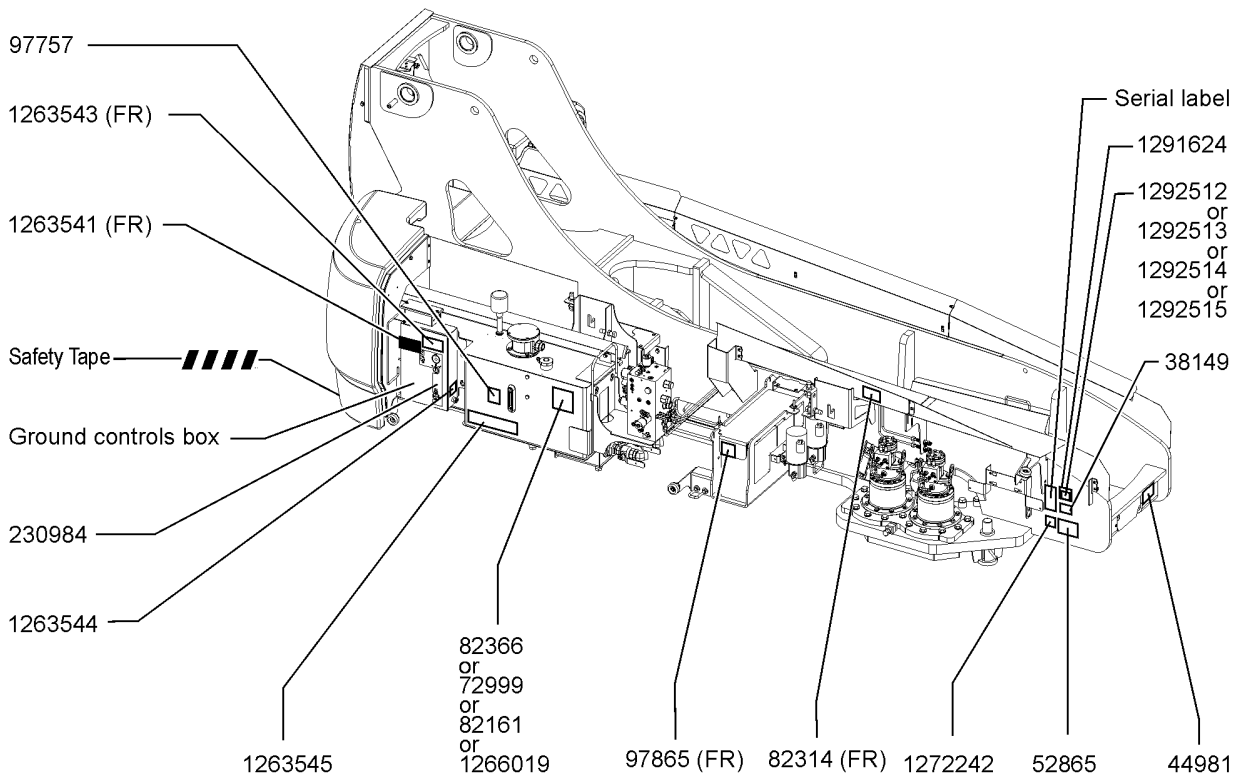

101.1 Decals with Words, Hydraulic Tank Side (to SN SX180H-744)

Item	Part No.	Description	Qty.
-	1302918GT	INSTRUCTIONS,INSTALL,COMP,WORD, SX-180	1
-	1302919GT	DECAL KIT,SX-180,COMP,WORD,ANSI & AUS	1
1	31788GT	DECAL,DANGER,BATTERY SAFETY***	1
2	38149GT	DECAL LABEL PATENTS	1
		(US only)	
3	44981GT	DECAL LABEL AIRLINE 110PSI	1
		Option, airline to platform	
4	52865GT	DECAL,ANNUAL INSP***	1
5	72999GT	DECAL,LABEL,PETRO CANADA***	1
		Option, hydraulic oil	
6	82161GT	DECAL,LABEL,UCON HYDROLUBE	1
		Option, hydraulic oil	
7	82314GT	DECAL,DANGER,TIP-OVER	1
8	82366GT	DECAL, LABEL - CHEVRON RANDO	1
		Option, hydraulic oil	
9	97757GT	DECAL,LABEL,OIL LEVEL IND	1
10	97865GT	DECAL,WARN,ELECTRO HAZARD	1
11	114390GT	DECAL,DANGER,ELECT HAZARD***	1
12	230984GT	DECAL, GROUND CONTROL SPX	1
13	1255581GT	DECAL,COSMETIC, 10" GENIE BLUE	1
14	1258174GT	DECAL,COSMETIC,10" GENIE WHITE	1
15	1258176GT	DECAL,COSMETIC,10" GENIE BLACK	1
16	1263541GT	DECAL, TIP OVER HAZARD	1
17	1263543GT	DECAL, IMPROPER OPERATION	2
18	1263544GT	DECAL, BYPASS KEY SWITCH	1
19	1263545GT	DECAL, INSTR-BYPASS KEY SWITCH	1
20	1266019GT	DECAL, LABEL, SHELL TELLUS	1
21	1272242GT	DECAL,MACHINE REGISTRATION/OWNER TRANSFER	1
22	1272825GT	DECAL,OPERATOR INST, GROUND CONT	1
23	1280819GT	DECAL,WARNING,CANCER AND REPRODUCTIVE HARM, PROP 65	1
24	1280820GT	DECAL,FUEL,DIESEL EXHAUST, PROP 65	1
25	1291624GT	DECAL COSM,GENIE LIFT CONNECT,LEXAN COVER	1
26	1292512GT	DECAL COSM,GENIE LIFT CONNECT,ESN,SKU4-1	1

101.1 Decals with Words, Hydraulic Tank Side (to SN SX180H-744)