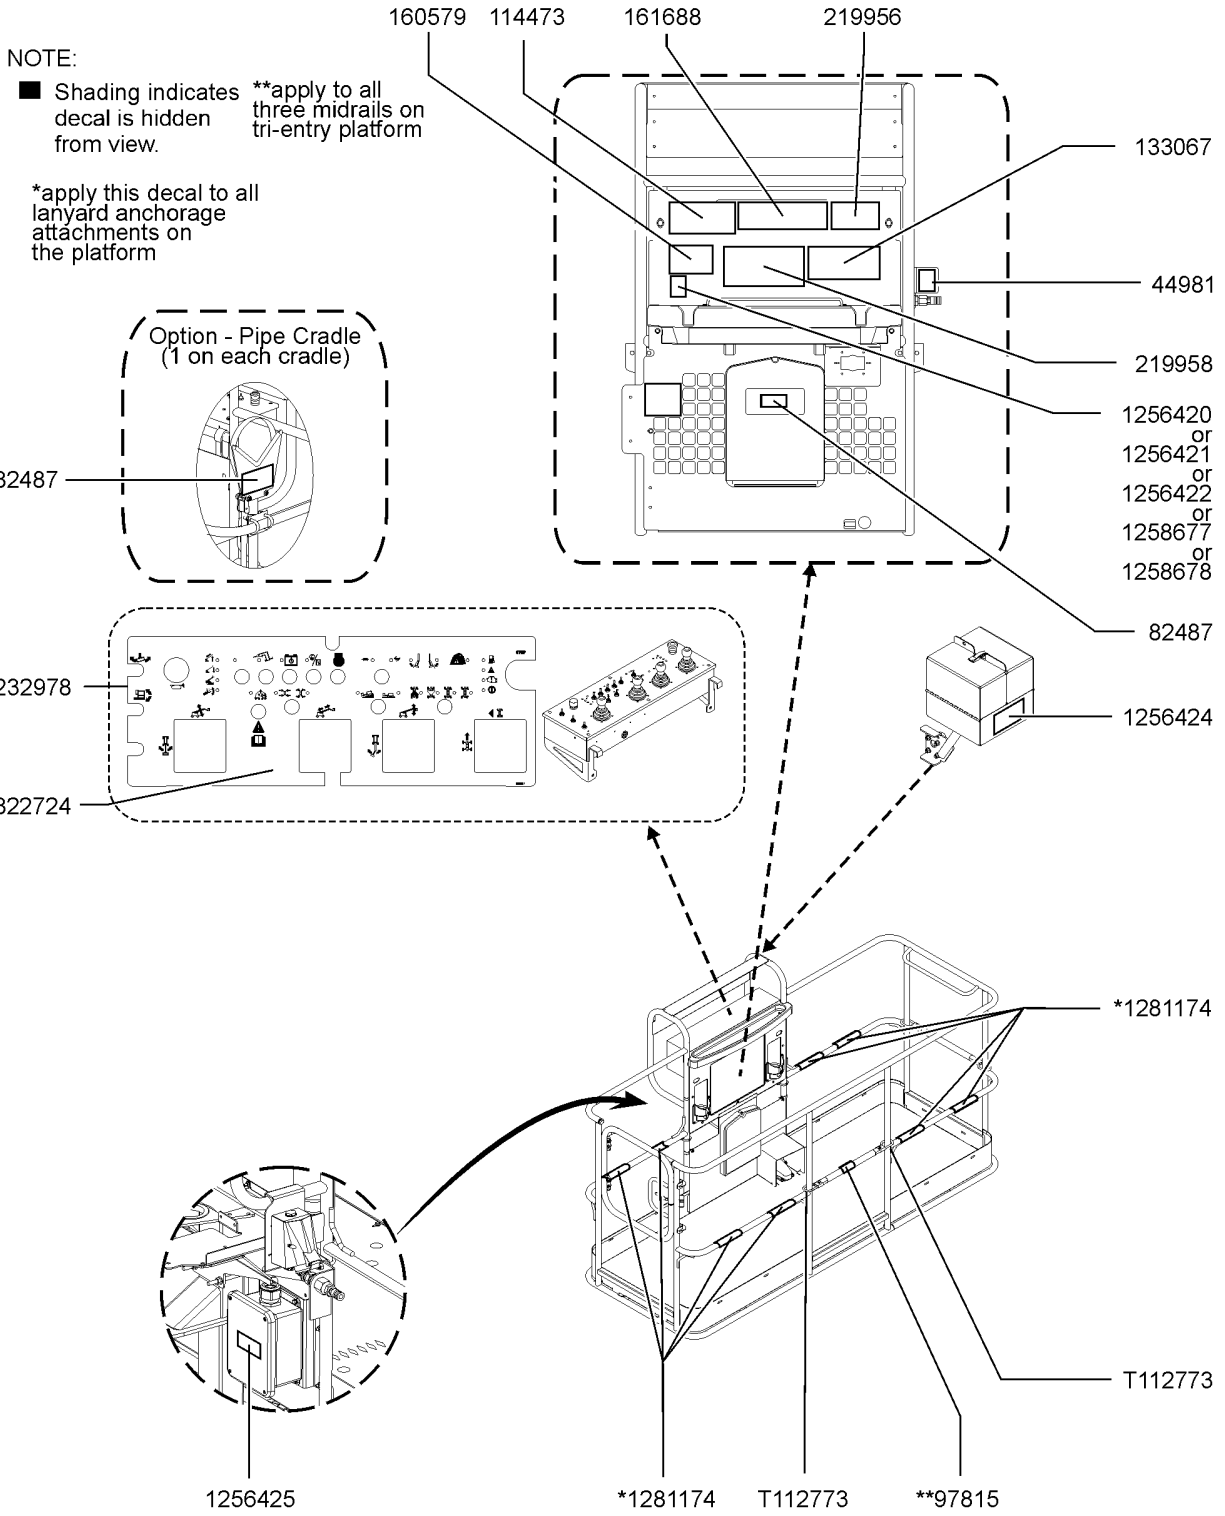

124.1 Decals with Symbols, Platform (from SN SX180H-745)

124.1 Decals with Symbols, Platform (from SN SX180H-745)

Item	Part No.	Description	Qty.
-	1302932GT	INSTRUCTIONS,INSTALL,PLAT,SYMBOL, SX-180	1
-	1302933GT	DECAL KIT,SX-180,PLAT,SYMBOL,ANSI & CE	1
1	44981GT	DECAL LABEL AIRLINE 110PSI	1
		Option, airline to platform	
2	82487GT	DECAL,SYMBOL-READ THE MANUAL	3
3	97815GT	DECAL,LABEL,LOWER MIDRAIL	1
4	114473GT	DECAL,DANGER,ELEC.HAZ.STAY CLR	1
5	133067GT	DECAL,DANGER,ELEC.HAZ.STAY CLR	1
6	160579GT	DECAL, SYMB, SLOPE RATING, ZX135	1
7	161688GT	DECAL,MAX CAP SIDE FORCE SYM C	1
		(CE)	
8	219956GT	DECAL,PLATFORM OVERLOAD	1
9	219958GT	DECAL,TIP-OVER,CRUSH	1
10	232978GT	DECAL, PCON LID, SUPER X	1
		(plastic cover)	
11	822724GT	DECAL, PROTECTIVE COVER,SX-180	1
12	1256420GT	DECAL, POWER TO PLATFORM, 208V/115V 60HZ	1
		Option	
13	1256421GT	DECAL, POWER TO PLATFORM, 220V	1
		Option	
14	1256422GT	DECAL, POWER TO PLATFORM, 415V	1
		Option	
15	1256424GT	DECAL, DANGER, TIP-OVER HAZARD	1
		Option, anemometer	
16	1256425GT	DECAL, DANGER, ELECTROCUTION HAZARD, SYMBOL	1
		Option	
17	1258677GT	DECAL, POWER TO PLATFORM, 240V 50HZ	1
		Option	
18	1258678GT	DECAL, POWER TO PLATFORM, 220V	1
		Option	
19	1281174GT	DECAL,LANYARD,FALL ARREST/FALL RESTRAINED	8
20	T112773GT	TAPE, PROTECTIVE MASK	2