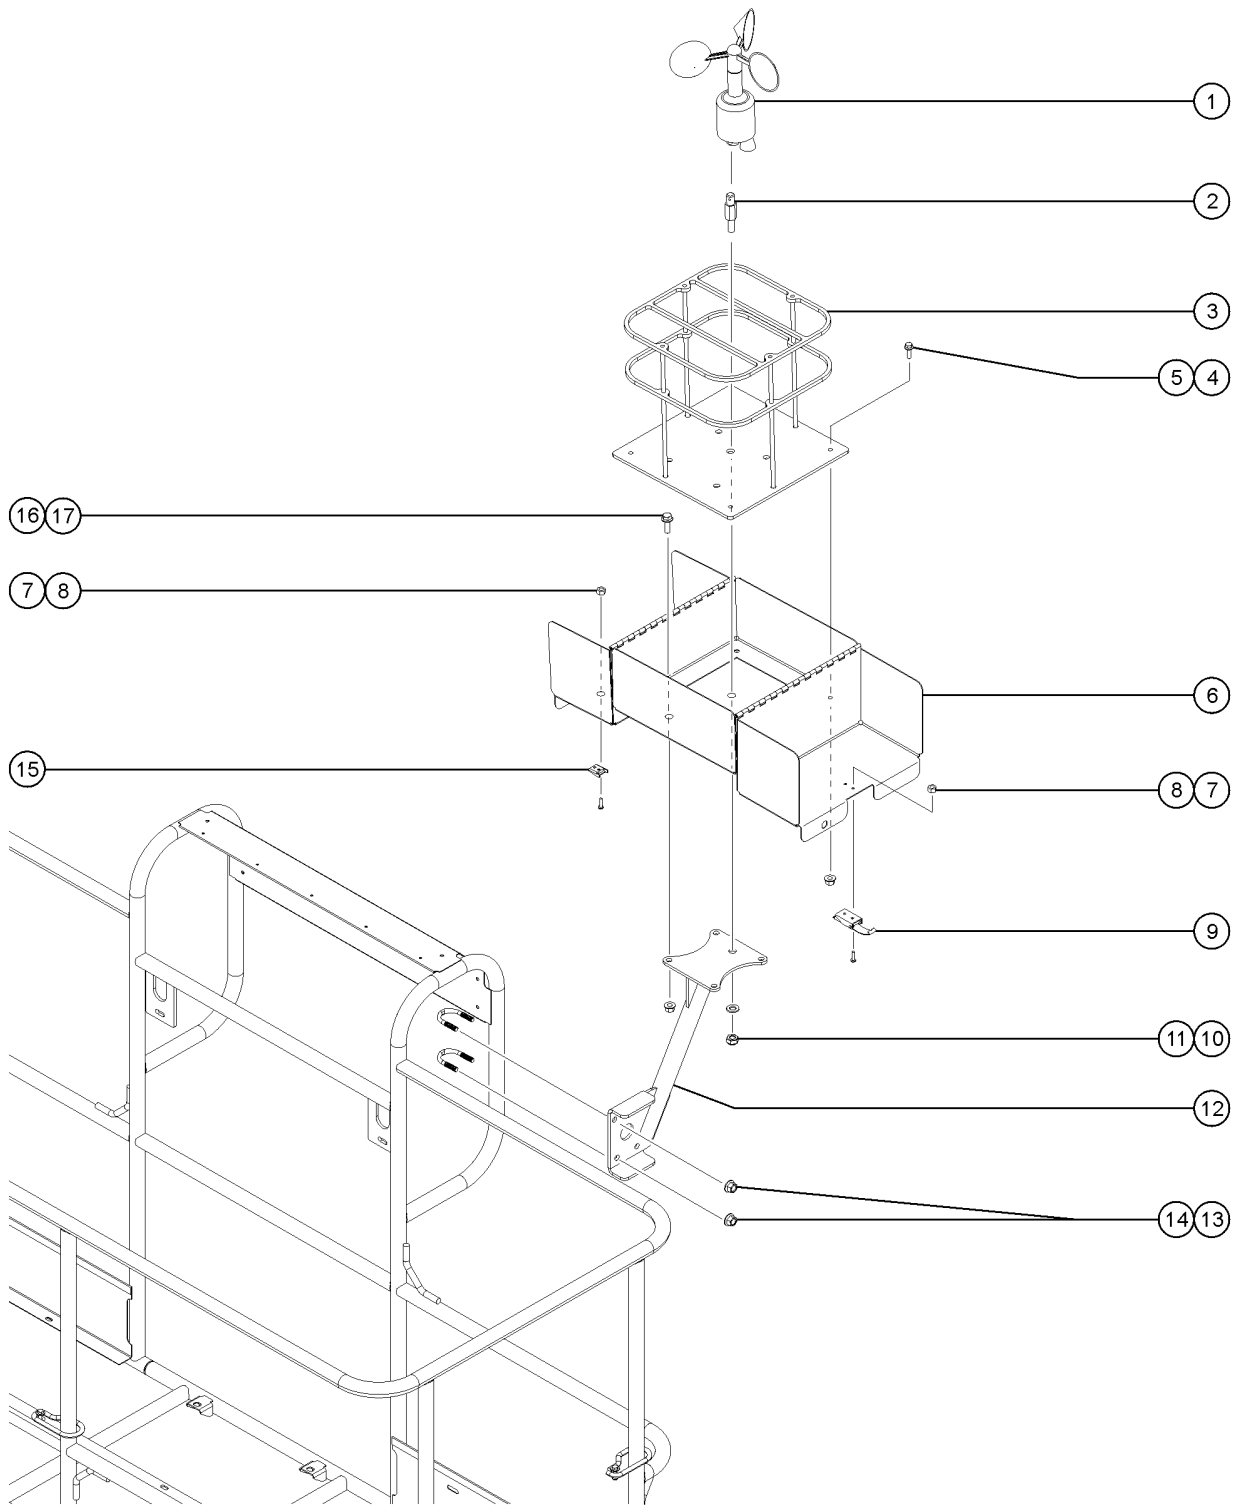

814.1 Anemometer Option

814.1 Anemometer Option

Item	Part No.	Description	Qty.
-	1256642GT	ASSY, COMPLETE ANEMOMETER ..... includes items 1-17	
1	826571GT	ANEMOMETER, BUILT IN ALARM	1
2	826574GT	ROD, ANEMOMETER MTG	1
3	1256628GT	WELDMENT, ANEMOMETER AL CAGE	1
4	231532GT	SCREW, HHF, M6X20, DIN6921, 10.9, Y	
5	231513GT	NUT, TL FLG, M6-1.0, DIN6927, 10, Z	
6	826553GT	ASSY, ANEMOMETER COVER	1
7	825686GT	NUT, TL, M4-0.7, DIN980, 8, ZAB	
8	235315GT	SCREW, PHPM, M4-0.7X16, DIN7985, ZAB	
9	61625GT	LATCH, DRAW	1
10	22736GT	NUT, NYLOCK, M10X1.50	
11	824145GT	WASHER, FLAT, M10, DIN125, ZAB	
12	1256626GT	WELDMENT, ANEMOMETER MTG TUBE	1
13	824029GT	NUT, TL FLG, 3/8-16, G, ZAG	
14	122755GT	UBOLT, FLATTENED, 1.5DIAX3/8 UNC	2
15	62819GT	KEEPER, OVER CENTER LATCH TMZ	1
16	824133GT	SCREW, HHF, M8-1.25X25, DIN6921, 10.9, ZAB	
17	237832GT	NUT, TL FLG, M8-1.25, DIN6927, 10, ZAB