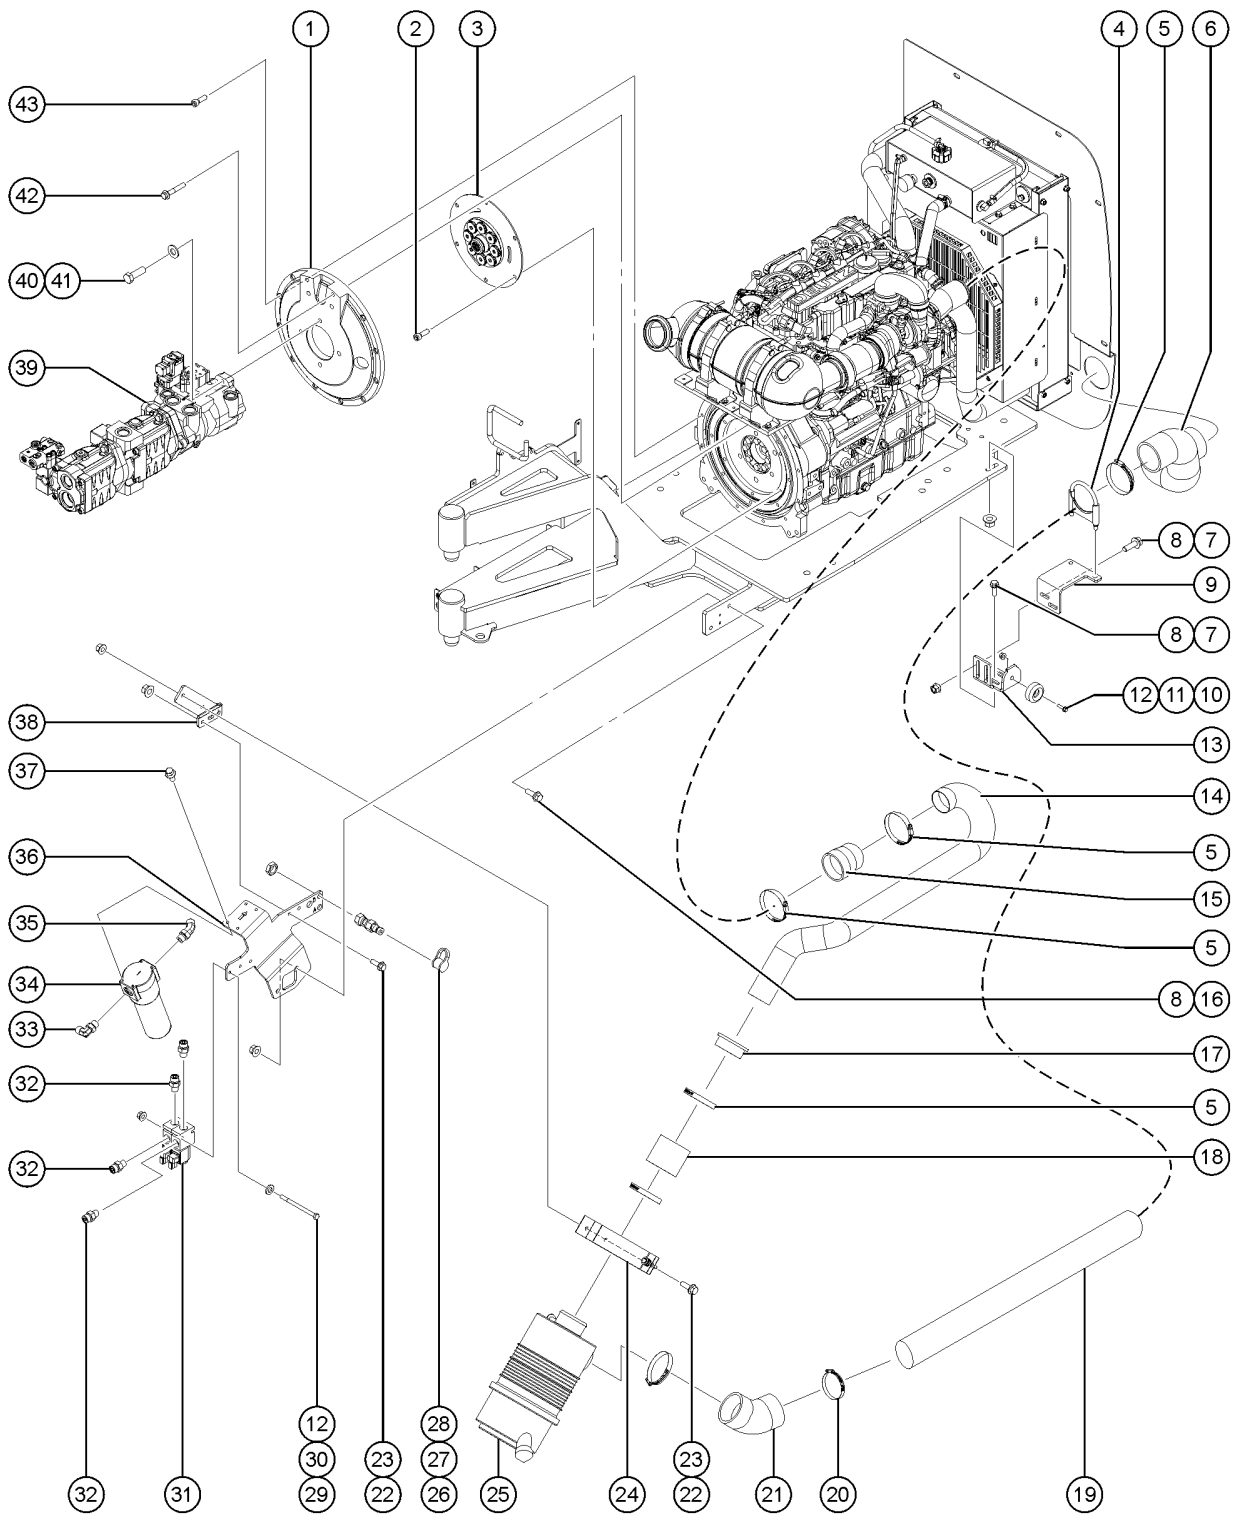

405.1 Deutz D2.9L4 Engine, View 2

Item	Part No.	Description	Qty.
-		Due to Tier 4 regulations, many engine replacement parts require the engine serial number at time of order placement. When ordering engine parts please have both machine and engine serial numbers available. For internal engine parts, contact engine dealer	
1	70381GT	COVER,FLYWHEEL CASTING	1
2	1255665GT	SCREW,SHC,M10-1.50X20,DIN912,12.9,ZAB	6
3	128004GT	COUPLER,15 TOOTH,FBA,SAE8***	1
4	122414GT	U-BOLT,GUILLOTINE,3"	1
5	30971GT	CLAMP,HOSE,3.0"	6
6	1261243GT	HOSE,3" ID FORMED INTAKE	1
7	232874GT	SCREW,HHF,M10-1.5X30,DIN6921,10.9,ZAB	4
8	231529GT	NUT,TL FLG,M10-1.5,DIN6927,10, ...	4
9	1257728GT	FORMING,INTAKE SUPPORT	1
10	1255537GT	SCREW,HHF,M8-1.25X30,DIN6921,1	1
11	50974GT	BUMPER,RUBBER,COVERS	1
12	231513GT	NUT,TL FLG,M6-1.0,DIN6927,10,Z	2
13	1254669GT	FORMING, COVER STOP	1
14	826352GT	TUBE,INTAKE,DEUTZ 2.9L	1
15	826351GT	HOSE,REDUCER,TURBO INLET,DEUTZ	1
16	231533GT	SCREW,HHF,M10-1.5X35,DIN6921,10.9,ZAB	2
17	101640GT	REDUCER,RUBBER 3.0 - 2.5	1
18	106211-475GT	HOSE,RUBBER 3"ID X .25 BLACK	1
19	215512GT	TUBE,INTAKE, FILTER	1
20	30489GT	CLAMP,HOSE,3.50"	2
21	61270GT	ELBOW,45 DEG,INLET	1
22	824133GT	SCREW,HHF,M8-1.25X25,DIN6921,10.9,ZAB	4
23	237832GT	NUT,TL FLG,M8-1.25,DIN6927,10,ZAB	4
24	81468GT	MOUNTING BAND,AIR CLEANER	1
25	81467GT	AIR CLEANER,NELSON	1
25-	62425GT	FILTER,AIR CLEANER, SUPERBOOM