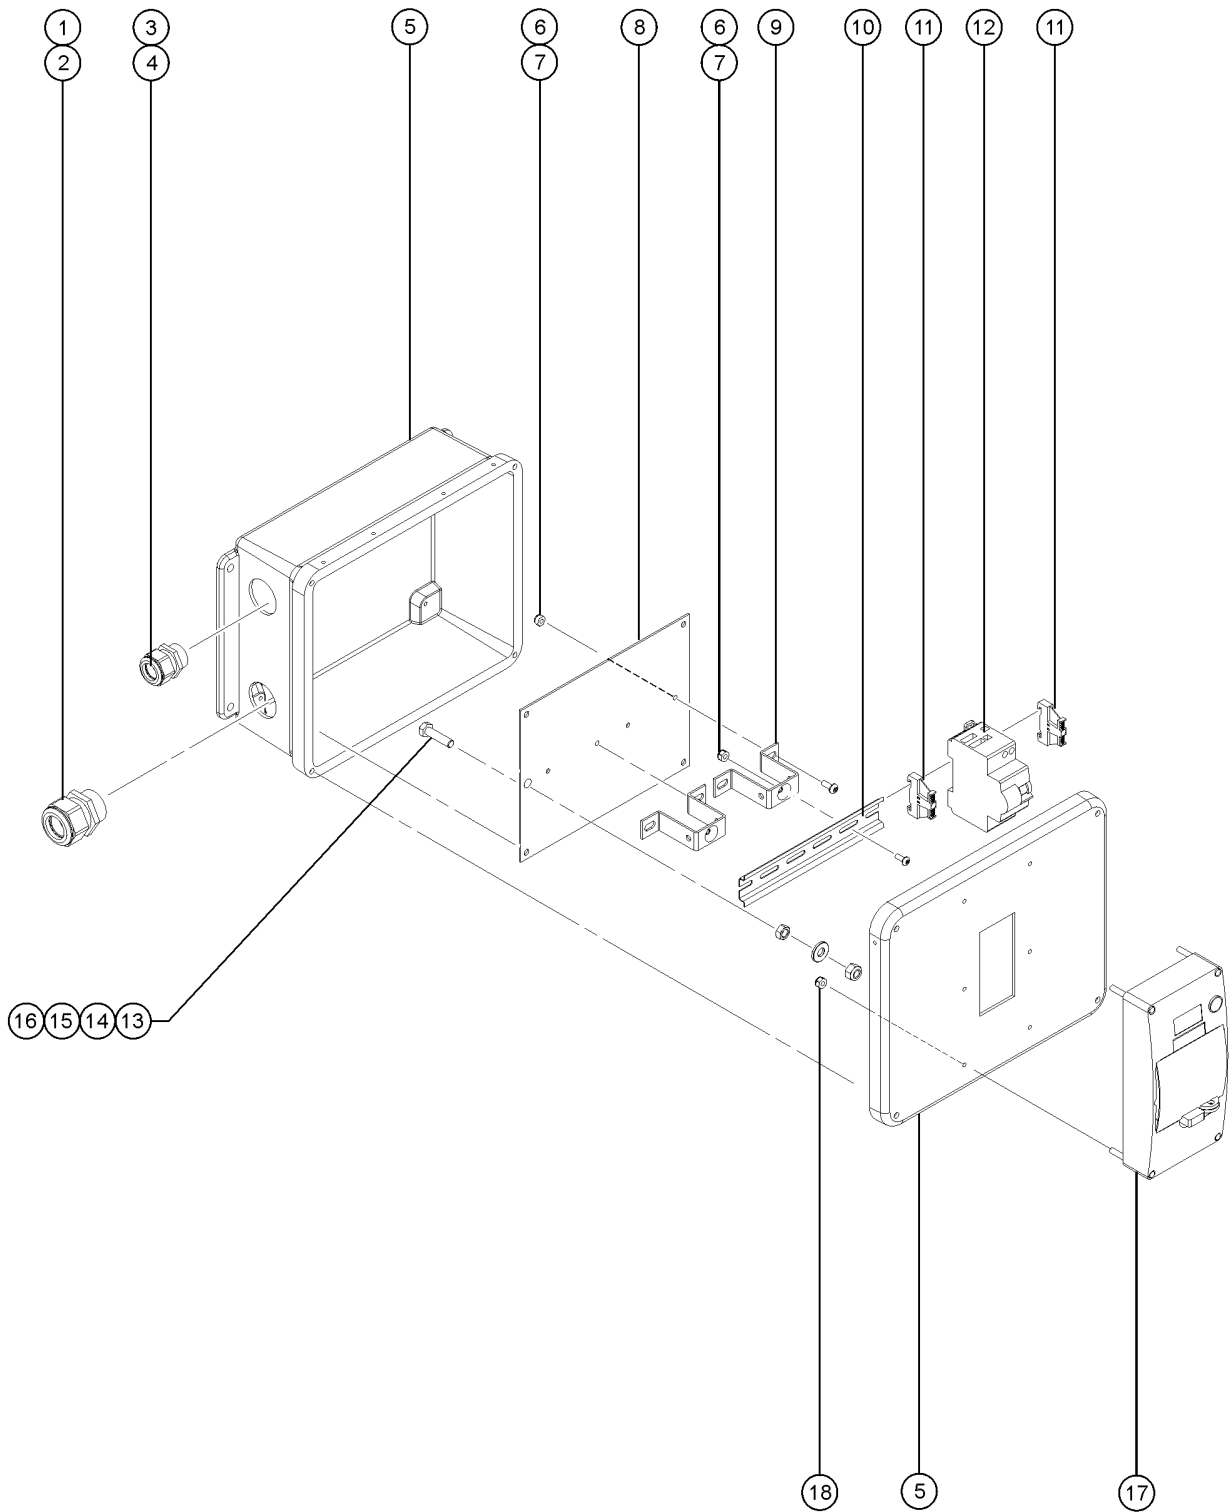

308.5 Welder Generator Enclosure (7.5 KW,230VAC,1PH,50HZ,AU)

308.5 Welder Generator Enclosure (7.5 KW,230VAC,1PH,50HZ,AU)

Item	Part No.	Description	Qty.
-	1258690GT	ASSY, AUSTRALIAN J BOX (Complete assembly for GEN 7.5 KW,230VAC,1PH,50HZ,AU) including items 1 - 16	1
1	822222GT	CABLE SQUEEZE CONN., 1.25"	1
2	822223GT	LOCKNUT, ELECTRIC, 1.25" NPT	1
3	20776GT	CABLE SQUEEZE CONN.	1
4	18665GT	LOCKNUT,ELECTRIC,1" NPT	1
5	1258680GT	BOX,J,CIRCUIT BREAKERS	1
6	6178GT	NUT,NYLOCK,10-32	
7	54365GT	SCREW,PHIL,PHM,10-32 X .5,SSTL	
8	1258688GT	PANEL,AUSSY ENCLOSURE BACK	1
9	1258689GT	BRACKET,DIN RAIL SUPPORT	2
10	822548GT	DIN RAIL, 7.375"	1
11	74913GT	END STOP, DIN RAIL,SCREW CLAMP	2
12	1258674GT	RCBO, 16A/30MA TRIP, 1P	1
13	6782GT	NUT,NYLOCK,5/16-18	
14	5397GT	WASHER,FLAT,USS,5/16",Y	
15	6037GT	NUT,HEX,5/16-18,GR5	
16	13000GT	SCREW,HHC,5/16-18 X 1.25	
17	1258687GT	MOUNTING COVER KIT WITH NEON	1
18	12344GT	NUT,NYLOCK,6-32	6