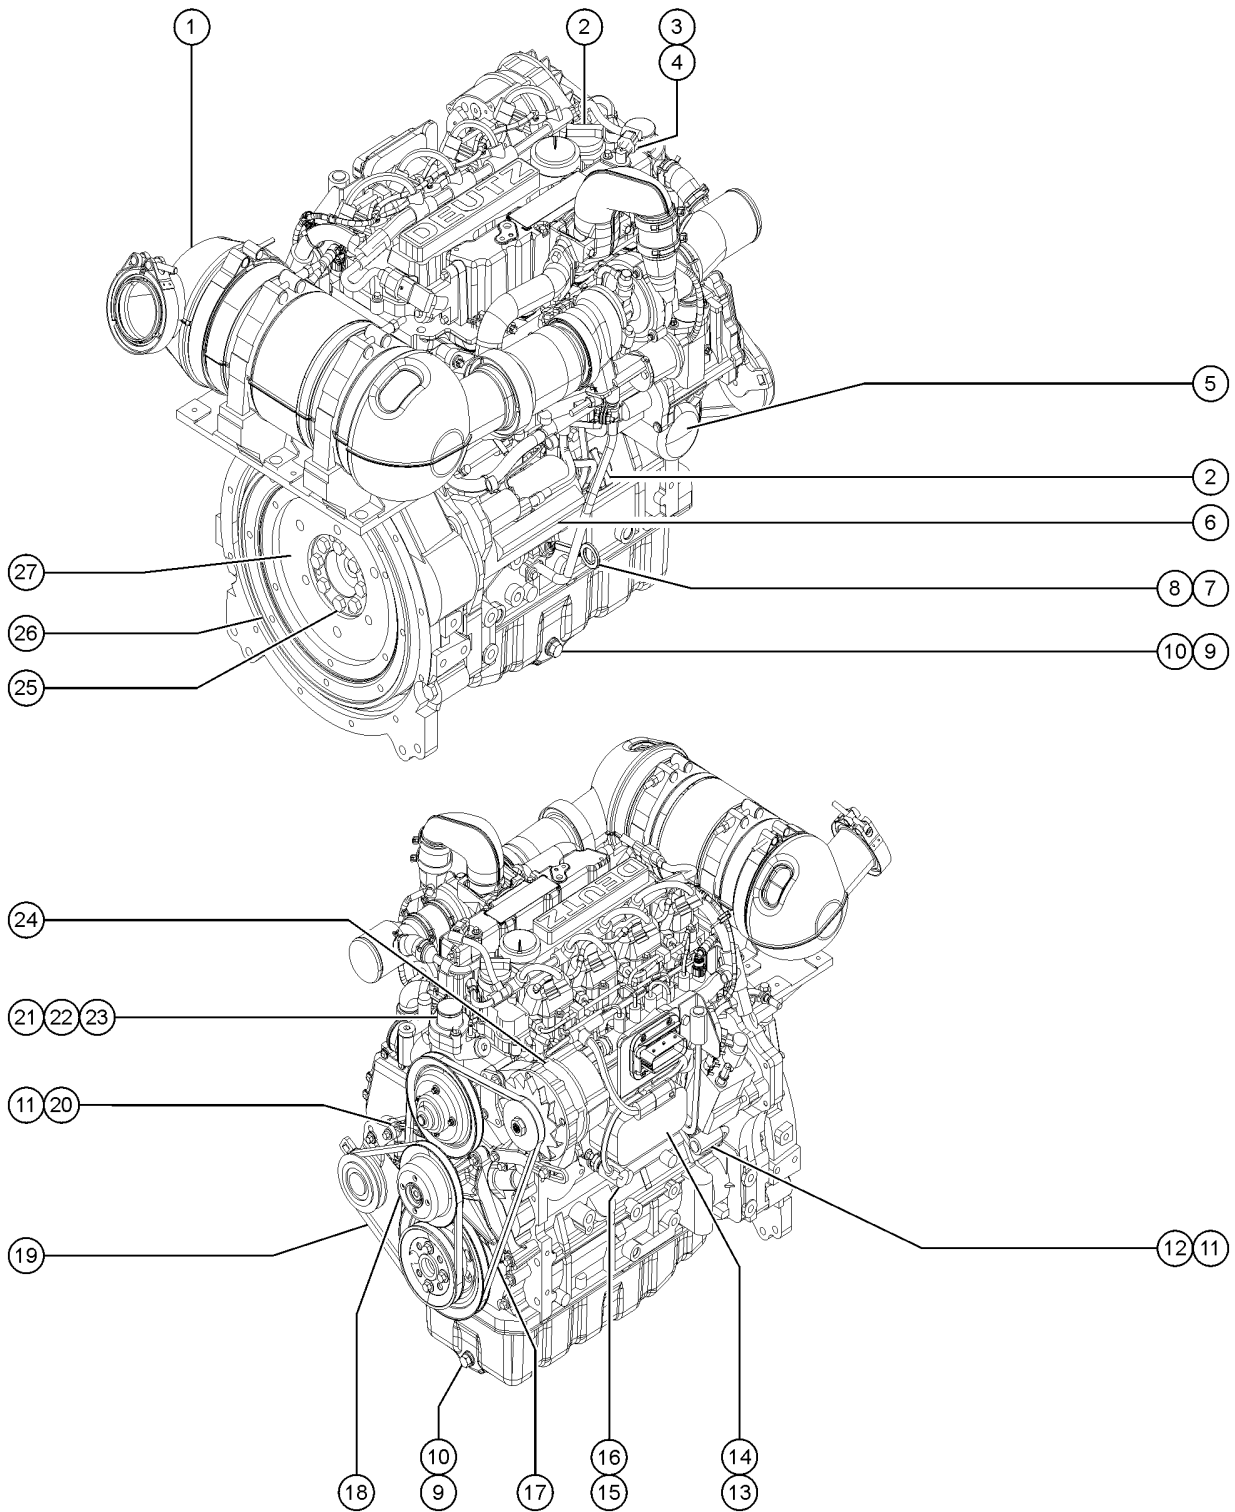

408.1 Deutz D2.9L4 Engine, View 5

<i>Item</i>	<i>Part No.</i>	<i>Description</i>	<i>Qty.</i>
16	1262893GT	O-RING, OIL PRESSURE SENSOR	1
17	1262866GT	FAN BELT, ALTERNATOR	1
18	236248GT	PULLEY ASSEMBLY,ALTERNATOR,TCD	1
19	1262867GT	V-BELT, DEUTZ	1
20	1262899GT	O-RING, CAMSHAFT POSITION SENSOR	1
		hidden from view	
21	1262877GT	THERMOSTAT HOUSING	1
22	1262876GT	THERMOSTAT,DEUTZ	1
23	1262878GT	GASKET, THERMOSTAT HOUSING	1
24	236251GT	ALTERNATOR,95 AMP,DEUTZ TCD3.6	1
25	1262873GT	BOLT, DEUTZ FLYWHEEL	8
26	89785GT	RING GEAR,DEUTZ F3L2011F	1
27	1259660GT	FLYWHEEL, SAE 8/10	1
		order with item 25