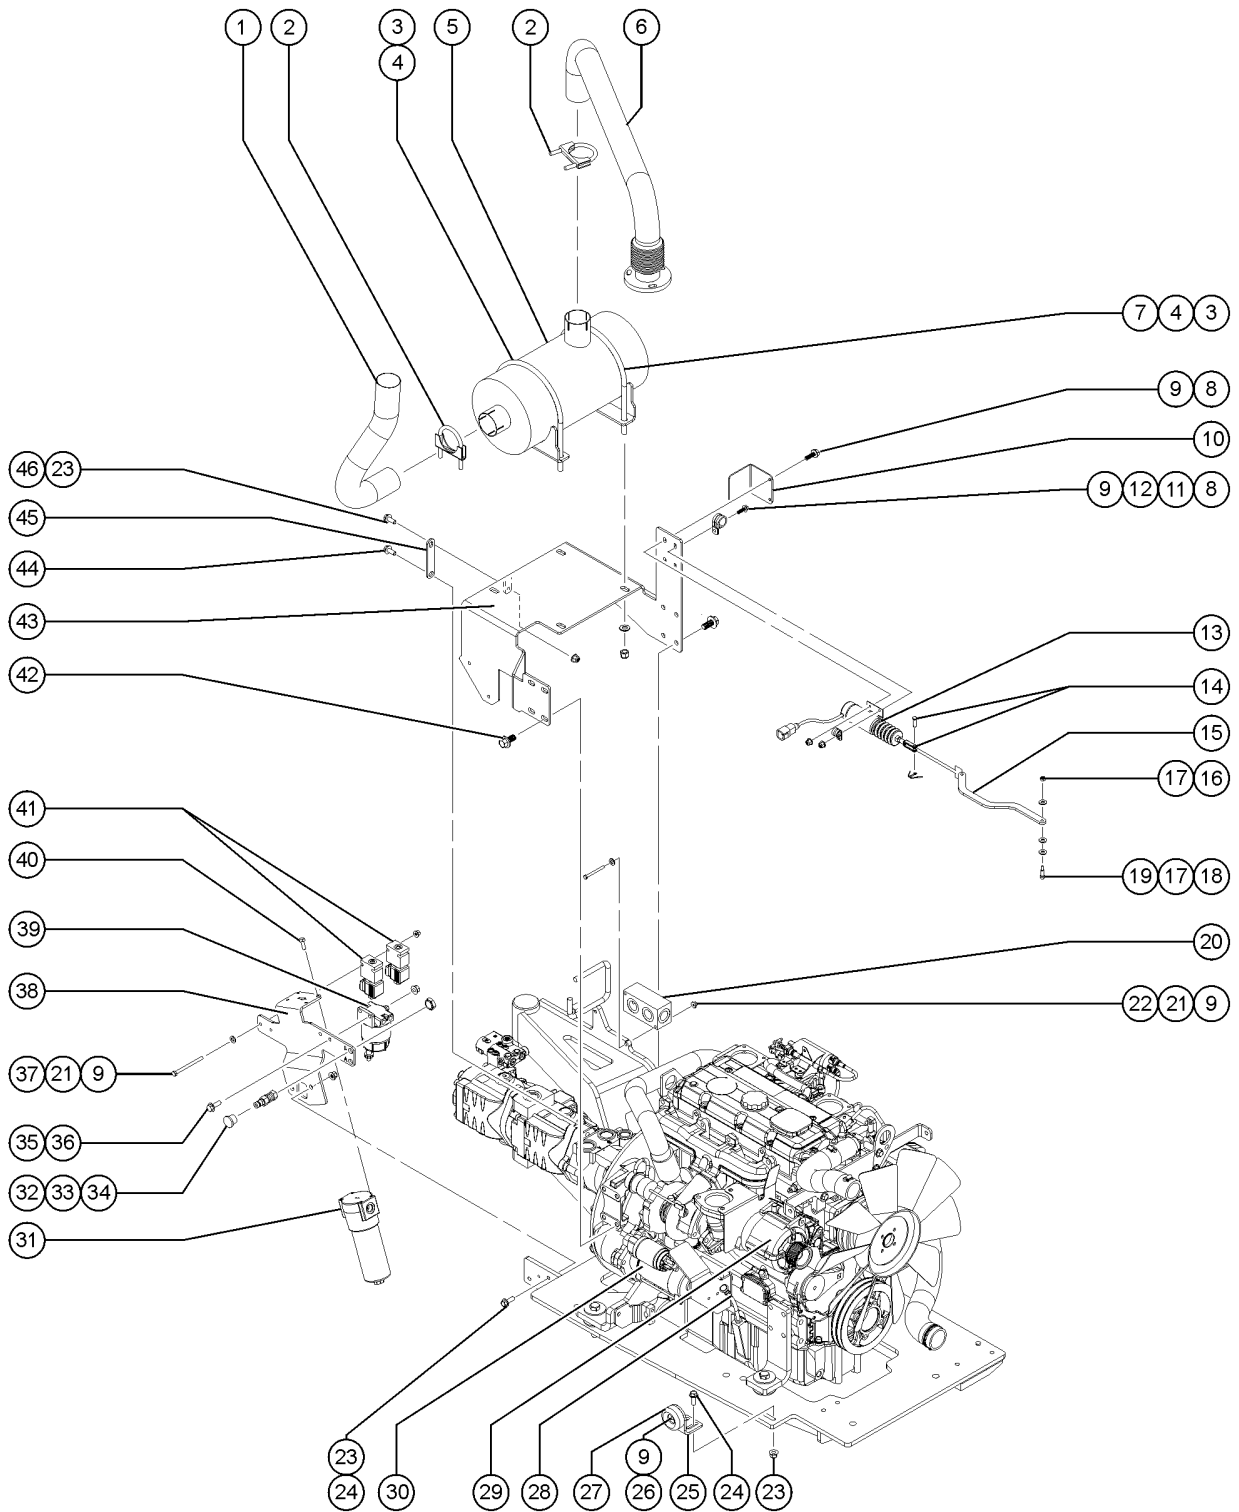

411.1 Perkins 1104D-44T - View 2

Item	Part No.	Description	Qty.
27	50974GT	BUMPER,RUBBER,COVERS	1
28	130341GT	DIPSTICK,OIL,PERKINS 1104C-44T	1
28-	123081GT	ASSY / OIL TUBE Includes tube and nut only	
29	102646GT	ALTERNATOR,PERKINS 1104C-44	1
30	226627GT	STARTER,ENG,PERK T3 6/8/10K	1
31	1267807GT	ASSEMBLY, MED. PRESS. FILTER, ...	1
32	48880GT	CAP,DIAGNOSTIC NIPPLE	2
33	49207GT	NIPPLE, DIAGNOSTIC, ORFS, FM, SWIV	2
34	75574GT	NUT,BULKHEAD,520118-4	2
35	824133GT	SCREW,HHF,M8-1.25X25,DIN6921,10.9,ZAB	2
36	237832GT	NUT,TL FLG,M8-1.25,DIN6927,10,ZAB	2
37	825581GT	SCREW,HHC,M6-1.0X85,DIN931,10.9,ZAB	
38	215517GT	FORMING,CHARGE FILTER MOUNT	1
39	75020GT	SEPRTR/FLTR,FUEL DSL,15GPH,.30	1
39-	62433GT	FILTER,ELEMENT,30 MIC,75020	
40	824078GT	SCREW,HHF,1/4-20X.75,8,ZAG	4
41		Ref. VALVE, FUNCTION ENABLE	2
		(Refer to 705.1)	
42	231087GT	SCREW,HHF,M12 X 1.75 X 25	4
43	215509GT	WELDMENT, MUFFLER MOUNT	1
44	1253498GT	SCREW,HHF,1/2-13X1.5,8,ZAG	
45	215510GT	PLATE,PUMP STRUT	1
46	231530GT	SCREW,HHF,M10-1.5X25,DIN6921,10.9,ZAB	1