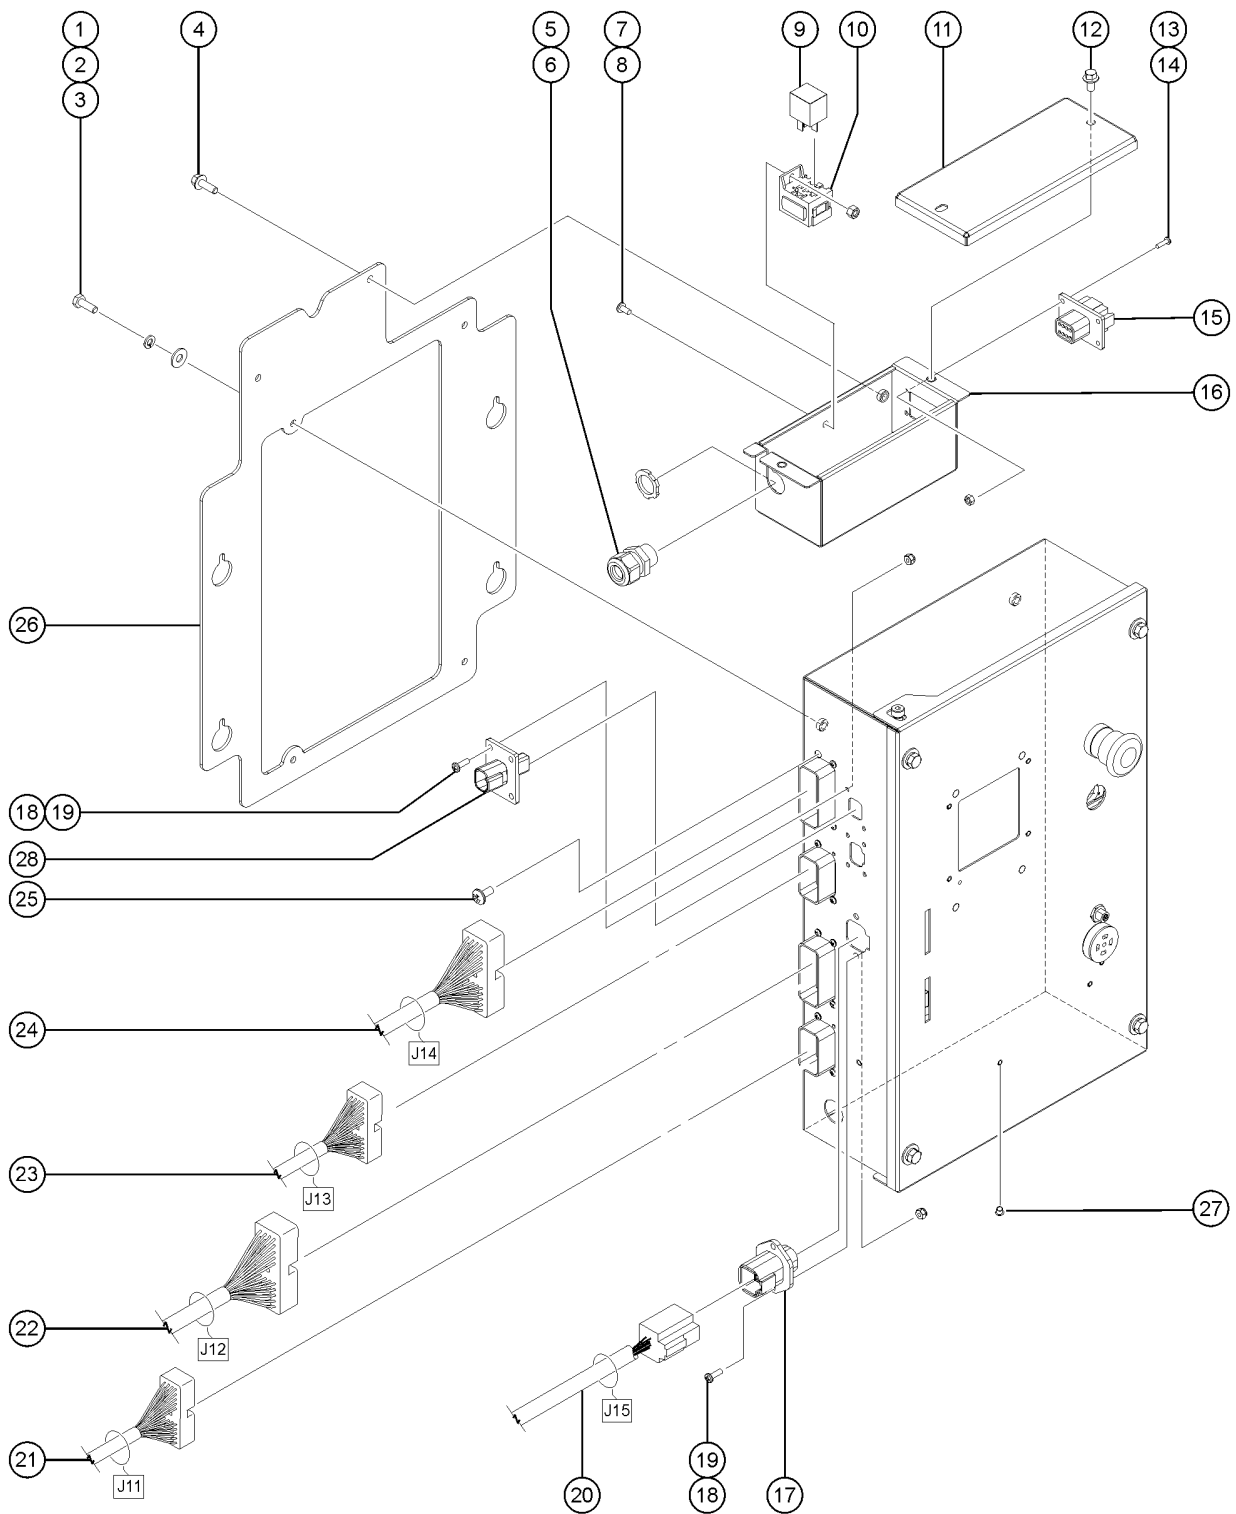

314.2 Ground Control Box - View 2

Item	Part No.	Description	Qty.
A-		Models with Deutz TD2011-L04i or Perkins 1104D-44T Engine to SN 604, refer to 313.1 and 313.2	1
B-		Models with Deutz TD2011-L04i or Perkins 1104D-44T Engine from SN 605, refer to 314.1 and 314.2, includes harness 1275448	1
C-	1275448GT	HARN, FUEL SENSE, TIER 3 Models with Deutz TD2011-L04i or Perkins 1104D-44T Engine; from SN 605	1
D-	1253314GT	ASSY, TELEMATICS CONN. BOX (items include 4, 7-10, 11-14 and 16) To SN SX180H-702	4
D-	1290797GT	ASSY,TELEMATICS 2.0 CONN,BOX (items include 4, 7-10, 11-14 and 16) FromSN SX180H-703	1
1	824059GT	SCREW,HHC,1/4-20X.75,8,ZAG	4
2	824109GT	WASHER,LOCK,1/4,ZAG	4
3	824113GT	WASHER,FLAT,1/4,USS,ZAG	2
4	824078GT	SCREW,HHF,1/4-20X.75,8,ZAG	2
5	7057GT	CONN. SQZ,1/2NPT .39-.56 MED.	1
6	6935GT	LOCKNUT,ELEC,1/2"	1
7	825349GT	SCREW,PHPM,10-32X.38,ZAG	1
8	824036GT	NUT, TL, 10-32, A, ZAG	1
9	34052GT	RELAY,SPDT,12V(AUTO) PLUG IN**	1
10	34053GT	ASSY,RELAY SOCKET, AUTO	1
10-	58319GT	RELAY SOCKET,AUTO,RETAINER***	1
11	1253238GT	WELDMENT, TELEMATICS CONN. COV	2
12	824077GT	SCREW, HHF, 1/4-20 X .5, 8, ZAG	4
13	824214GT	SCREW,PHPM,6-32X.5,ZAG	4
14	824019GT	NUT,TL,6-32,A,ZAG	1
15	87755GT	CONN,RECEP 8 WAY 14-18GA,FL	1
16	1253236GT	WELDMENT, TELEMATICS BOX Tier	1
16B	1290798GT	WELDMENT, TELEMATICS 2.0 BOX Deutz Stage V	1
17	1257982GT	HARNESS, GROUND CONTROL BOX, SX	1
18	49820GT	SCREW,PHILLIPS,PHM,6-32 X .5	2
19	12344GT	NUT,NYLOCK,6-32	1
20	236405GT	HARNESS, TCON J15 POWER	1