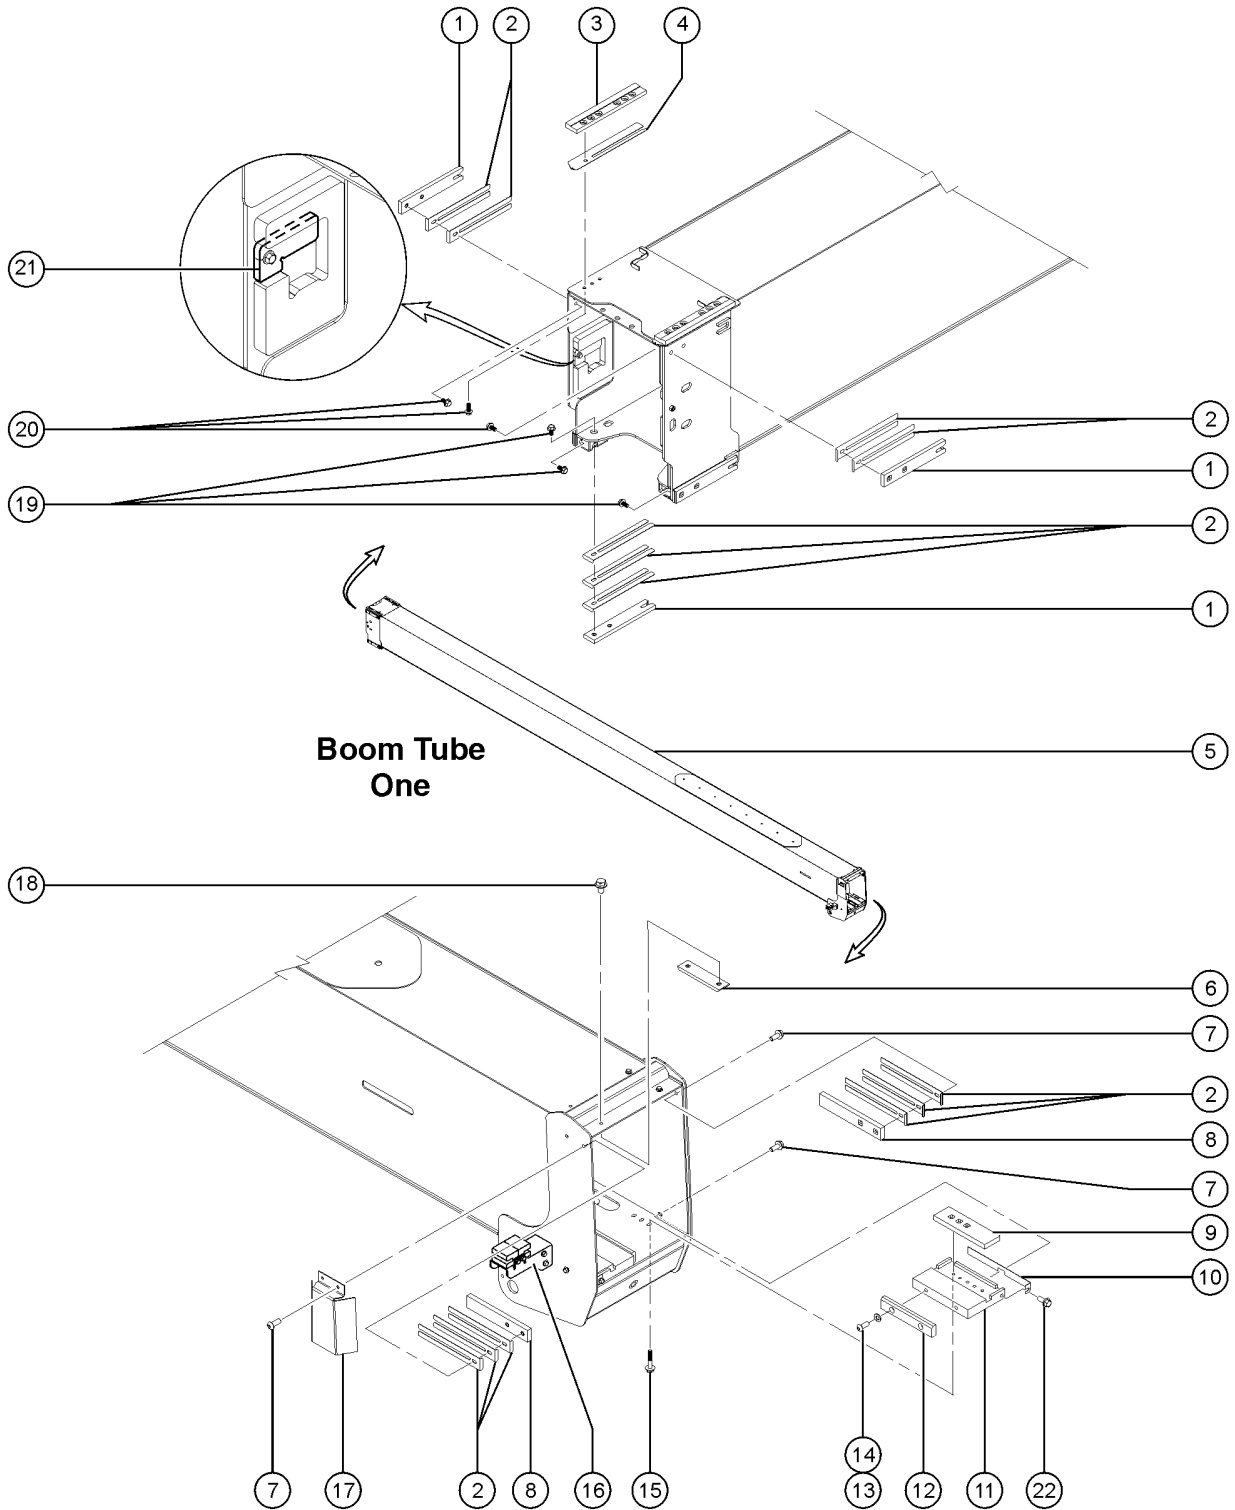

511.1 Boom Tube One - Wear Pads

511.1 Boom Tube One - Wear Pads

Item	Part No.	Description	Qty.
1	236236GT	WEAR PAD, 300X50X15, BLACK	6
2	822602GT	SHIM, WEAR PAD, 300 X 50	
3	236234GT	WEAR PAD,340X55X20	2
4	822600GT	SHIM, WEAR PAD, 340 X 55, 16G	1
5	226725GT	WELDMENT,BOOM #1	
6	215889GT	WEAR PAD, 200X50X12	2
7	237352GT	SCREW,HHF,M10-1.5X16,DIN6921,10.9,ZAB	
8	236237GT	WEAR PAD, 300X50X20	2
9	1253500GT	WEAR PAD,250X75X20NG	2
10	823068GT	SHIM,CHANNEL WEARPAD, LEFT,16G	2
		to SN 334	
10-	1256925GT	SHIM,CHANNEL WEARPAD,16G	
		from SN 335	
11	822091GT	MACHINING, B1 WEARPAD FIXTURE	2
		to SN 334	
11-	1257066GT	MACHINING, B1 WEARPAD FIXTURE	
		from SN 335	
12	822092GT	WEARPAD, 1.75" X .75" X 250MM	2
13	237735GT	SCREW,BHC,M10-1.50X25,10.9,ZAB	
14	824145GT	WASHER,FLAT,M10,DIN125,ZAB	
15	232952GT	SCREW,HHF,M10-1.5X50,DIN6921,10.9,ZAB	
16		Ref. FORMING, CT GUIDE MOUNT, B1	1
		(Refer to 503.1, item 33)	
17	825936GT	FORMING,CABLE TUBE GUIDE SX	1
18	237352GT	SCREW,HHF,M10-1.5X16,DIN6921,10.9,ZAB	
19	231088GT	SCREW,HHF,M10-1.5X20,DIN6921,1	
20	231530GT	SCREW,HHF,M10-1.5X25,DIN6921,10.9,ZAB	
21		Ref. PLATE, PRI EXT CYL LOCK	
		(Refer to 507.1, item 9)	
22	237352GT	SCREW,HHF,M10-1.5X16,DIN6921,10.9,ZAB	
		to SN 334