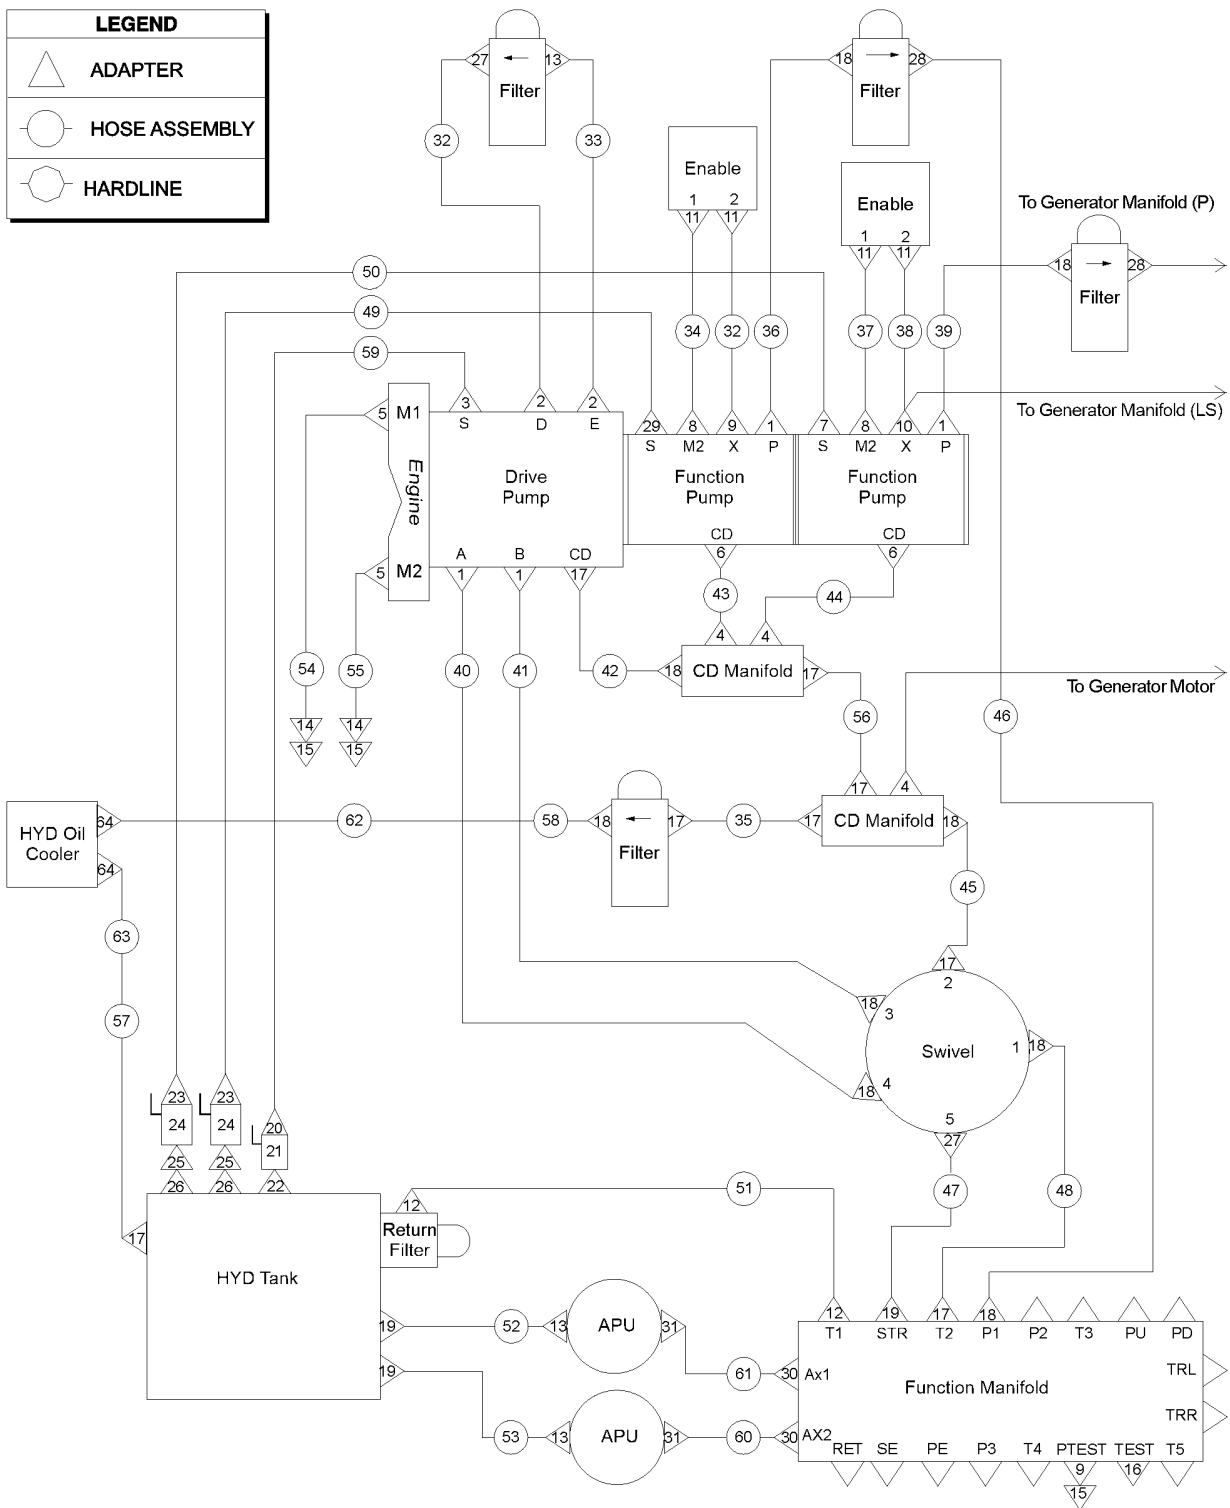

709.1 Hydraulic Hoses and Fittings - Turntable

709.1 Hydraulic Hoses and Fittings - Turntable

Item	Part No.	Description	Qty.
29	219355GT	ELBOW, 90, 24 C5OLO-S	1
30	48916GT	CONN, 520120-6	2
31	48920GT	ELBOW,45D,520320-6	2
32	49141-2263GT	HOSE ASSY,1/4,45 FEM,STR FEM (components: 48822, 48826, and 48756 @ 20 inches)	2
33	49141-1963GT	HOSE ASSY 1/2.45 FEM STR FEM (components: 48822, 48826, and 48756 @ 17 inches)	1
34	49117-1791GT	HOSE ASSY 1/4.90 FEM STR FEM (components: 48800, 48802, and 48751 @ 16 inches)	1
35	61073-2830GT	HOSE ASSY,3/4",90 FEM, STR FEM (components: 48841, 48846, and 48762 @ 25 inches)	1
36	61073-3130GT	HOSE ASSY,3/4,90 FEM,STR FEM (components: 48841, 48846, and 48762 @ 28 inches)	1
37	49117-2191GT	HOSE ASSY,1/4,90 FEM,STR FEM (components: 48800, 48802, and 48751 @ 20 inches)	1
38	49117-2391GT	HOSE ASSY 1/4.90 FEM STR FEM (components: 48800, 48802, and 48751 @ 22 inches)	1
39	61073-4930GT	HOSE ASSY,3/4,90 FEM,STR FEM** (components: 48841, 48846, and 48762 @ 46 inches)	1
40	94374-10530GT	HOSE ASSY,3/4,90 FEM,STR FEM (components: 48841, 48846, and 94358 @ 102 inches)	1
41	94374-10530GT	HOSE ASSY,3/4,90 FEM,STR FEM (components: 48841, 48846, and 94358 @ 102 inches)	1
42	61073-2030GT	HOSE,3/4,90 FEM,STR FEM (components: 48841, 48846, and 48762 @ 17 inches)	1
43	49141-1963GT	HOSE ASSY 1/2.45 FEM STR FEM (components: 48822, 48826, and 48756 @ 17 inches)	1
44	49141-1563GT	HOSE ASSY 1/2.45 FEM STR FEM (components: 48822, 48826, and 48756 @ 13 inches)	1
45	61072-3926GT	HOSE ASSY,3/4,45 FEM,STR FEM (components: 48841, 48845, and 48762 @ 36 inches)	1
46	61074-8828GT	HOSE ASSY,3/4,STR FEM,STR FEM (components: 48841, 48841, and 48762 @ 86 inches)	1
47	49143-8929GT	HOSE ASSY,1/2,90 FEM,STR FEM** (components: 48822, 48827, and 48756 @ 87 inches)	1
48	61073-8330GT	HOSE ASSY,3/4,90 FEM,STR FEM** (components: 48841, 48845, and 48762 @ 80 inches)	1
49	219701-6246GT	HOSE ASSEMBLY,1.5" (components: 88476, 88476, and 61100 @ 59 inches)	1
50	121608-7175GT	HOSE ASSY, 1-1/2, STR, 90D (components: 121778, 88476, and 61100 @ 66 inches)	1
51	88943-4586GT	HOSE ASSY,1.25",90 FEM,STR FEM (components: 88477, 88944, and 88478 @ 42 inches)	1
52	49141-5663GT	HOSE ASSY,1/2 STR FEM,45 DEG** (components: 48822, 48826, and 48756 @ 54 inches)	1
53	49141-6063GT	HOSE ASSY,1/2.45 FEM,STR FEM (components: 48822, 48826, and 48756 @ 58 inches)	1
54	101793-2573GT	HOSE ASSY,1/4,STR FEM,STR MAL (components: 48800, 75628, and 101697 @ 23 inches)	1
55	101793-2573GT	HOSE ASSY,1/4,STR FEM,STR MAL (components: 48800, 75628, and 1287113 @ 23 inches)	1
56	61074-4328GT	HOSE ASSY,3/4,STR FEM,STR FEM (components: 48841, 48841, and 48762 @ 41 inches)	1