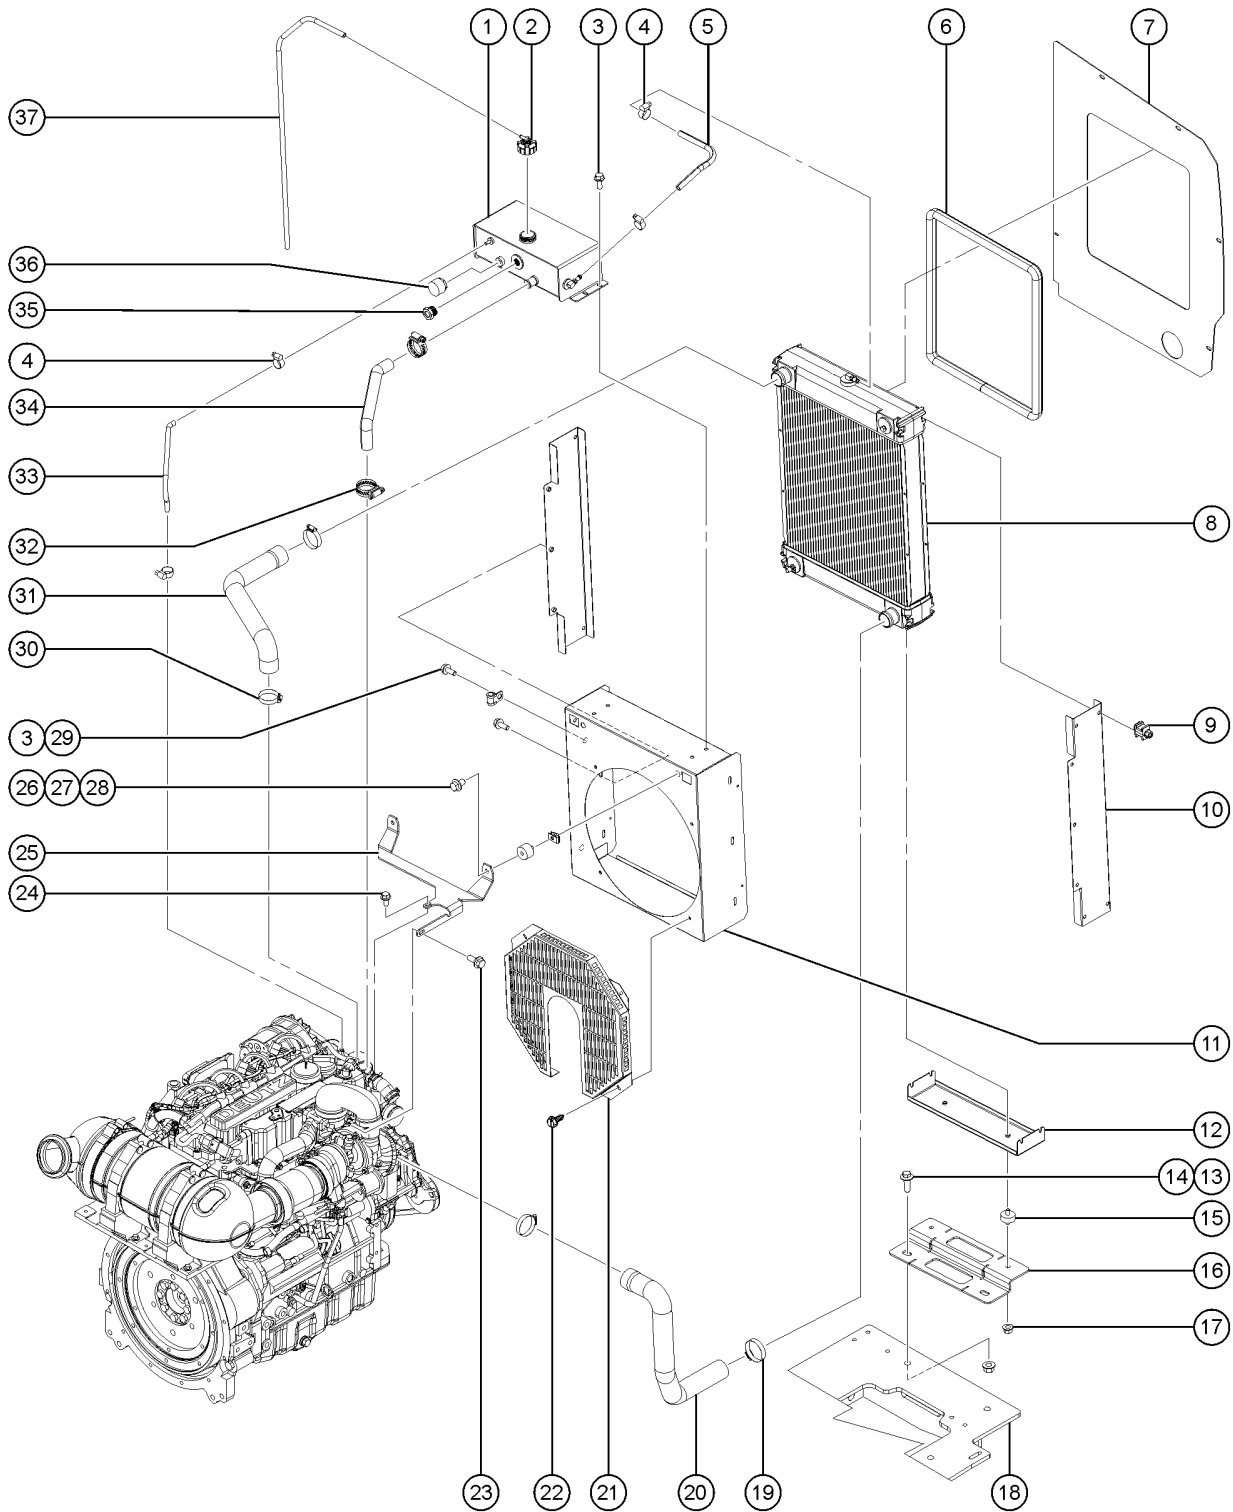

404.1 Deutz D2.9L4 Engine, View 1

<i>Item</i>	<i>Part No.</i>	<i>Description</i>	<i>Qty.</i>
20	1252018GT	HOSE, 20R4, LOWER	1
21	1253218GT	FORMING FAN SHROUD RCP	1
22	1253234GT	SCREW SHEET METAL HHF X1/2 X .180D	4
23	824131GT	SCREW,HHF,M6-1.0X16,DIN6921,10	1
24	1251983GT	SCREW,HHF,M8-1.25X16,DIN6921,10.9,ZAB	1
25	1255342GT	FORMING,RADIATOR SUPPORT	1
26	237352GT	SCREW,HHF,M10-1.5X16,DIN6921,10.9,ZAB	2
27	1255451GT	ISOLATOR, VIBRATION DAMPENER	2
28	230074GT	SPRING CLIP,M10-1.5,1-6X19,ZAB	2
29	1257844GT	CLAMP, TUBE/HOSE, LOOP/OFFSET, 12.7 OD	4
30	22672GT	CLAMP,HOSE,1.75	2
31	1252017GT	HOSE, 20R4, UPPER	1
32	36208GT	CLAMP,HOSE,1.25***	2
33	824600-1400GT	HOSE HEATER 1/4" X14"	14
34	1252019GT	HOSE, DEGAS RETURN, 22MM ID	1
35	1254418GT	SIGHT GLASS DEGAS RCP	1
36	218715GT	COOLANT LEVEL SNSR, DEUTZ TCD3.6	1
37	824600-4300GT	HEATER HOSE,1/4"	43