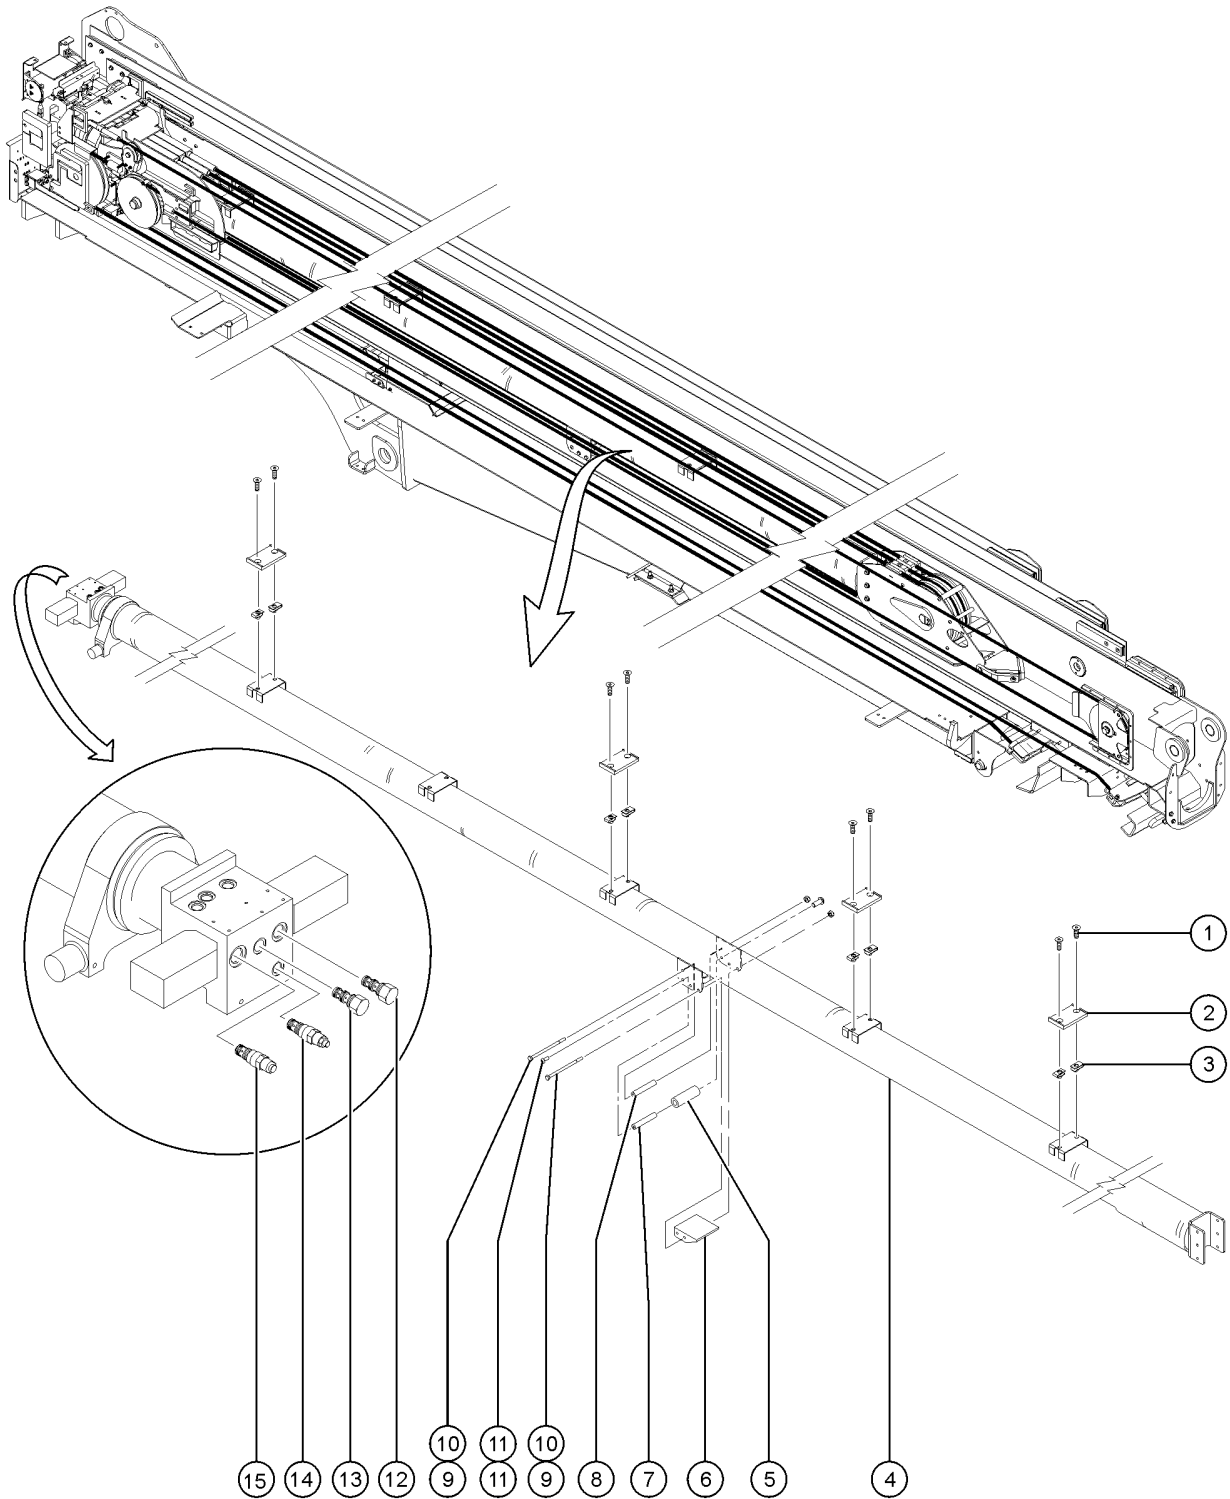

505.1 Primary Extend Cylinder

505.1 Primary Extend Cylinder

<i>Item</i>	<i>Part No.</i>	<i>Description</i>	<i>Qty.</i>
1	219967GT	SCREW,FHS,M10-1.5X25,DIN7991,10.9,ZAB	
2	236287GT	WEAR PAD,PRI EXT CYL,UPR,CBL	4
3	230074GT	SPRING CLIP,M10-1.5,1-6X19,ZAB	8
4	226759GT	CYLINDER, PRIMARY EXTEND	1
		(Refer to 507.1 and 508.1)	
4-	231307GT	SEAL KIT	1
5	236289GT	WEAR PAD,CBL ROLLER,SHORT	1
6	236286GT	WEAR PAD,PRI EXT CYL,LOWER	1
7	826007GT	SHAFT,WEAR PAD ROLLER	1
8	236391GT	ROLLER, PRI EXT LOWER	1
9	236406GT	SCREW,HHC,M10-1.5X170,DIN931,10.9,ZAB	3
10	232951GT	NUT, TL, M10-1.5,DIN980, ZAB	3
11	237735GT	SCREW,BHC,M10-1.50X25,10.9,ZAB	
12	226758GT	VALVE,CHECK CXDA-XCN	1
13	226757GT	VALVE,CHECK,PILOT CLSD CODA-XCN	1
14	60331GT	VALVE,COUNTERBAL.CWCA-LIN@600*	1
15	226756GT	VALVE,COUNTERBAL,CBEJ-LIN@700	1