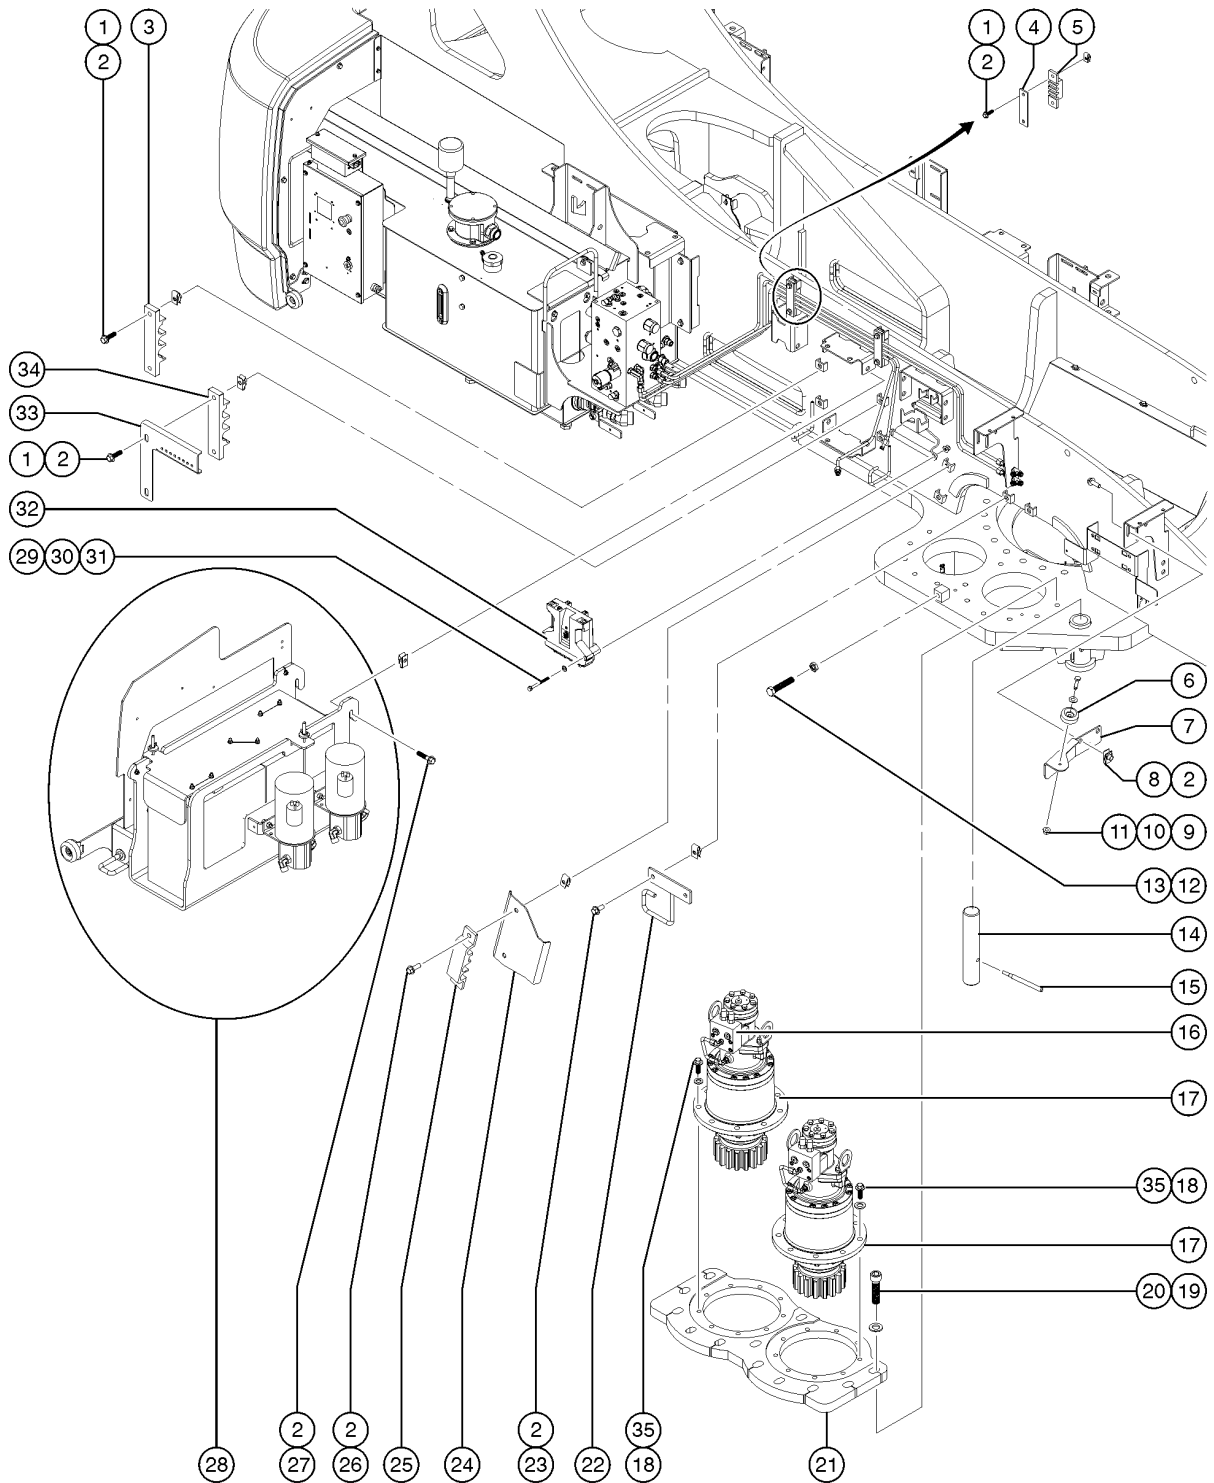

310.1 Tank Side, Swing Drive, Hose Clamps and Guides

310.1 Tank Side, Swing Drive, Hose Clamps and Guides

310.1 Tank Side, Swing Drive, Hose Clamps and Guides

Item	Part No.	Description	Qty.
1	231533GT	SCREW,HHF,M10-1.5X35,DIN6921,10.9,ZAB	
2	230074GT	SPRING CLIP,M10-1.5,1-6X19,ZAB	
3	219065GT	CLAMP,HYD. HOSE, 3 X .75"	1
4	218767GT	PLATE, HARDLINE CLAMP	2
5	218766GT	GUIDE, HARDLINE	2
6	50974GT	BUMPER,RUBBER,COVERS	1
7	1260528GT	FORMING,BUMPER,TOP	1
8	232874GT	SCREW,HHF,M10-1.5X30,DIN6921,10.9,ZAB	
9	824027GT	NUT,TL FLG,1/4-20,G,ZAG	
10	824113GT	WASHER,FLAT,1/4,USS,ZAG	
11	824061GT	SCREW,HHC,1/4-20X1.25,8,ZAG	
12	231514GT	SCREW,HHC,M20-2.5X100,DIN933,1	1
13	231515GT	NUT,HEX,JAM,M20-2.5,DIN439,ZAB	1
14	231472GT	PIN, TRANSPORT STORAGE LOCK	1
15	61223GT	PIN,TRANSPORT STORAGE HANDLE	1
16	139309GT	CBV ASSEMBLY***	2
16-	139323GT	VALVE,COUNTERBAL,CBCA-LIN***	
16-	139310GT	BRAKE TUBING***	
17	230960GT	SWING DRIVE ASSEMBLY	2
		Includes items 16	
17-	139308GT	SWING MOTOR COMPLETE***	
17-	1288969GT	SEAL KIT,SWING DRIVE (230960)	
		for 230960	
17-	230961GT	PINION GEAR/SHAFT,SWING DRIVE	
17-	94620GT	SEAL KIT,SWING TORQ HUB***	
17-	139311GT	KIT,FRICITION DISC***	
17-	139312GT	KIT,BRAKE SPRING***	
17-	139313GT	SEAL KIT,SWING BRAKE***	
17-	139314GT	KIT,SWING BRAKE REBUILD***	
17-	139315GT	O-RING,MOTOR/BRAKE***