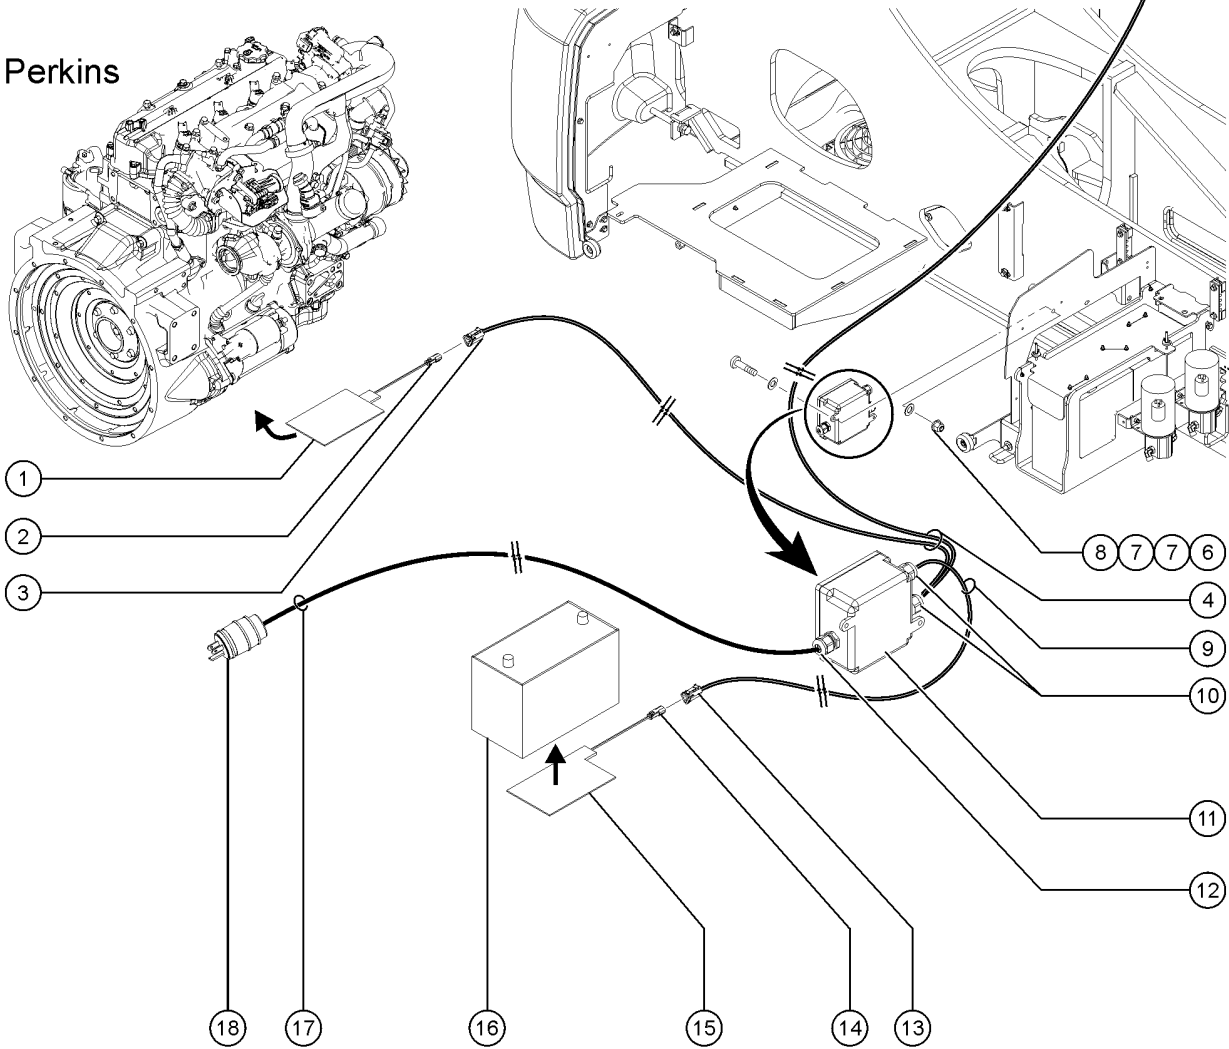

810.1 Cold Start Heater

Deutz

Perkins