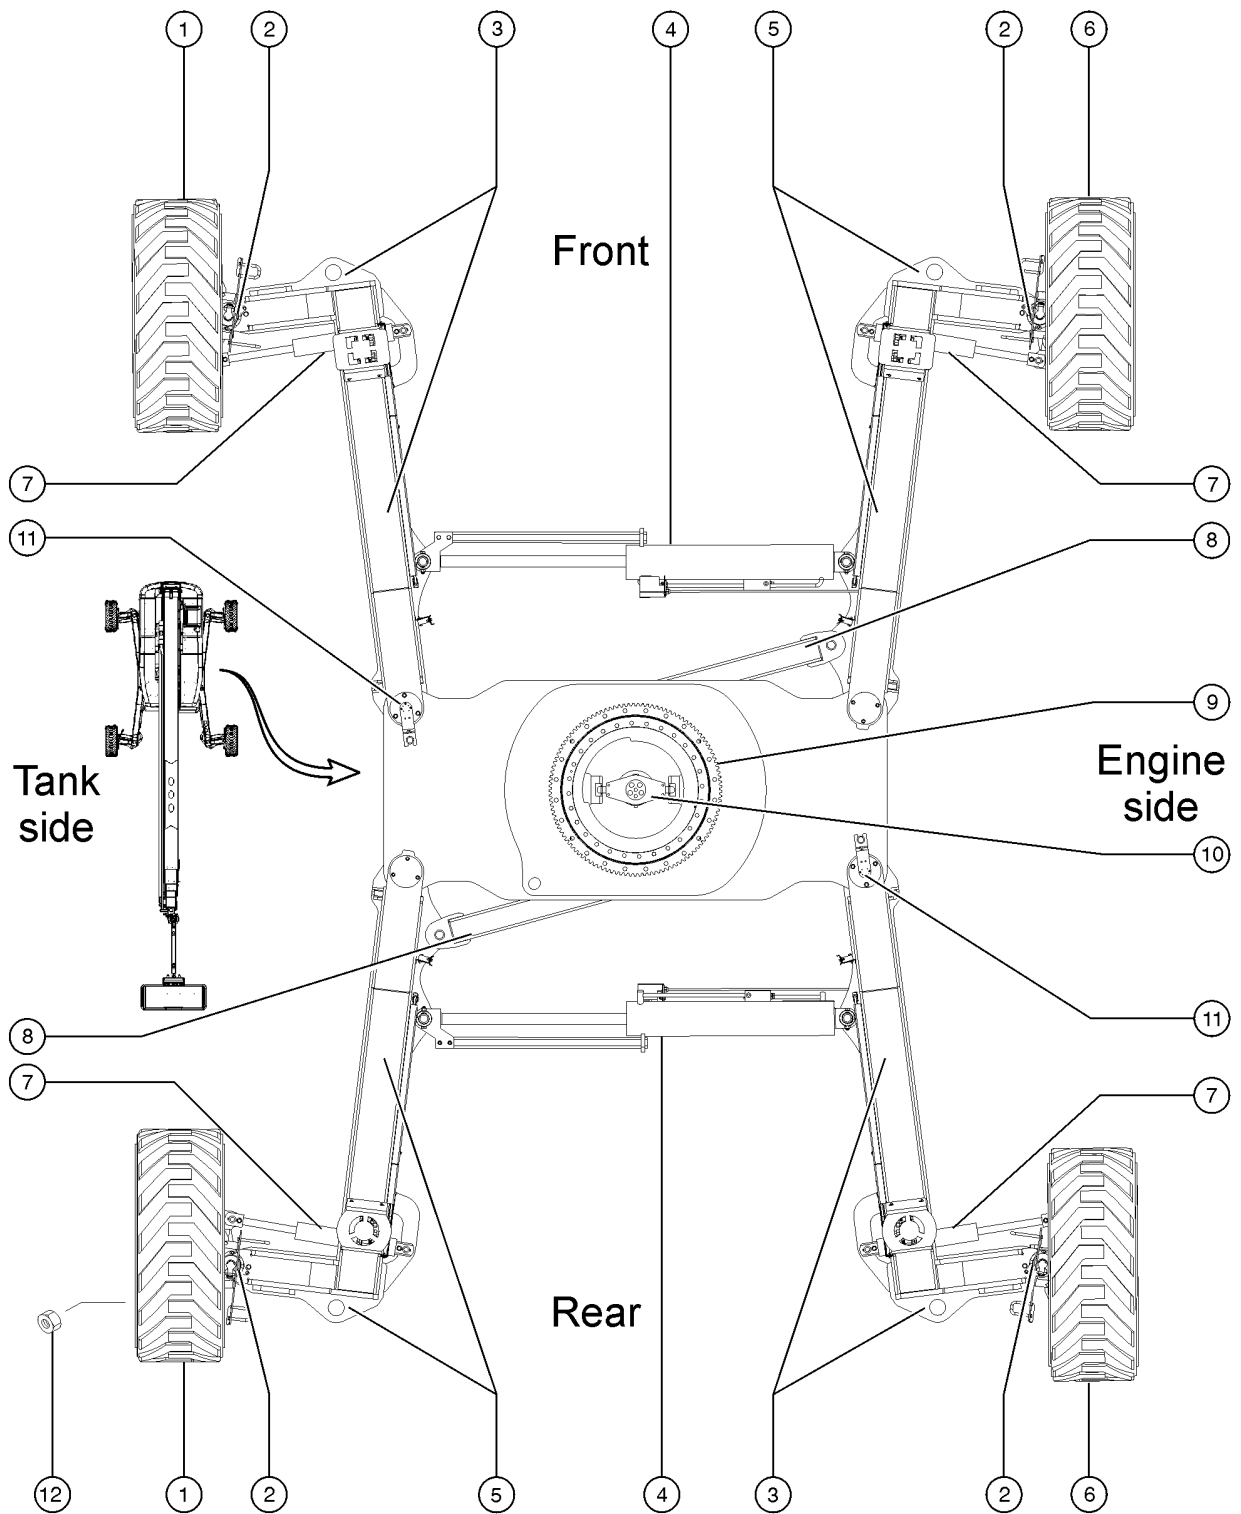

201.1 Chassis Components, Top View

201.1 Chassis Components, Top View

Item	Part No.	Description	Qty.
1	1255639GT	ASSY,TIRE,445D50/710,HD,LH foam filled, left, Identify with HD	2
1B	1275102GT	ASSY,TIRE,445D50/710,HD,CRM,LH foam filled,crumb rubber, left,Identify with HD40	
1-	T111704GT	WHEEL,28 X 15 X.875 OFFSET	
1-	101234GT	TIRE,445D50/710,18PR	
2		Ref. ASSY, ANGLE SENSOR AND COVER (Refer to 205.1)	4
3	1260066GT	ASSY,SUPERX AXLE LFRR,W/BRNG	2
4		Ref. CYLINDER, AXLE EXTEND (Refer to 202.1)	2
5	1260065GT	ASSY,SUPERX AXLE RFLR,W/BRNG	2
6	1255640GT	ASSY, TIRE, 445D50/710, HD,RH foam filled, right, Identify with HD	
6B	1275103GT	ASSY,TIRE,445D50/710,HD,CRM,RH foam filled,crumb rubber, right, Identify with HD40	2
6-	T111704GT	WHEEL,28 X 15 X.875 OFFSET	
6-	101234GT	TIRE,445D50/710,18PR	
7		Ref. CYLINDER, STEER (Refer to 202.1)	4
8		Ref. WELDMENT, TIMING LINK (Refer to 202.1)	2
9		Ref. BEARING,TURNTABLE. (Refer to 309.1)	
10		Ref. HYDRAULIC SWIVEL (Refer to 309.1)	1
11		Ref. Axle sensors (Refer to 203.1)	2
12	1259931GT	NUT,LUG,3/4-16 X 7/8 RADIUS,ZA	40