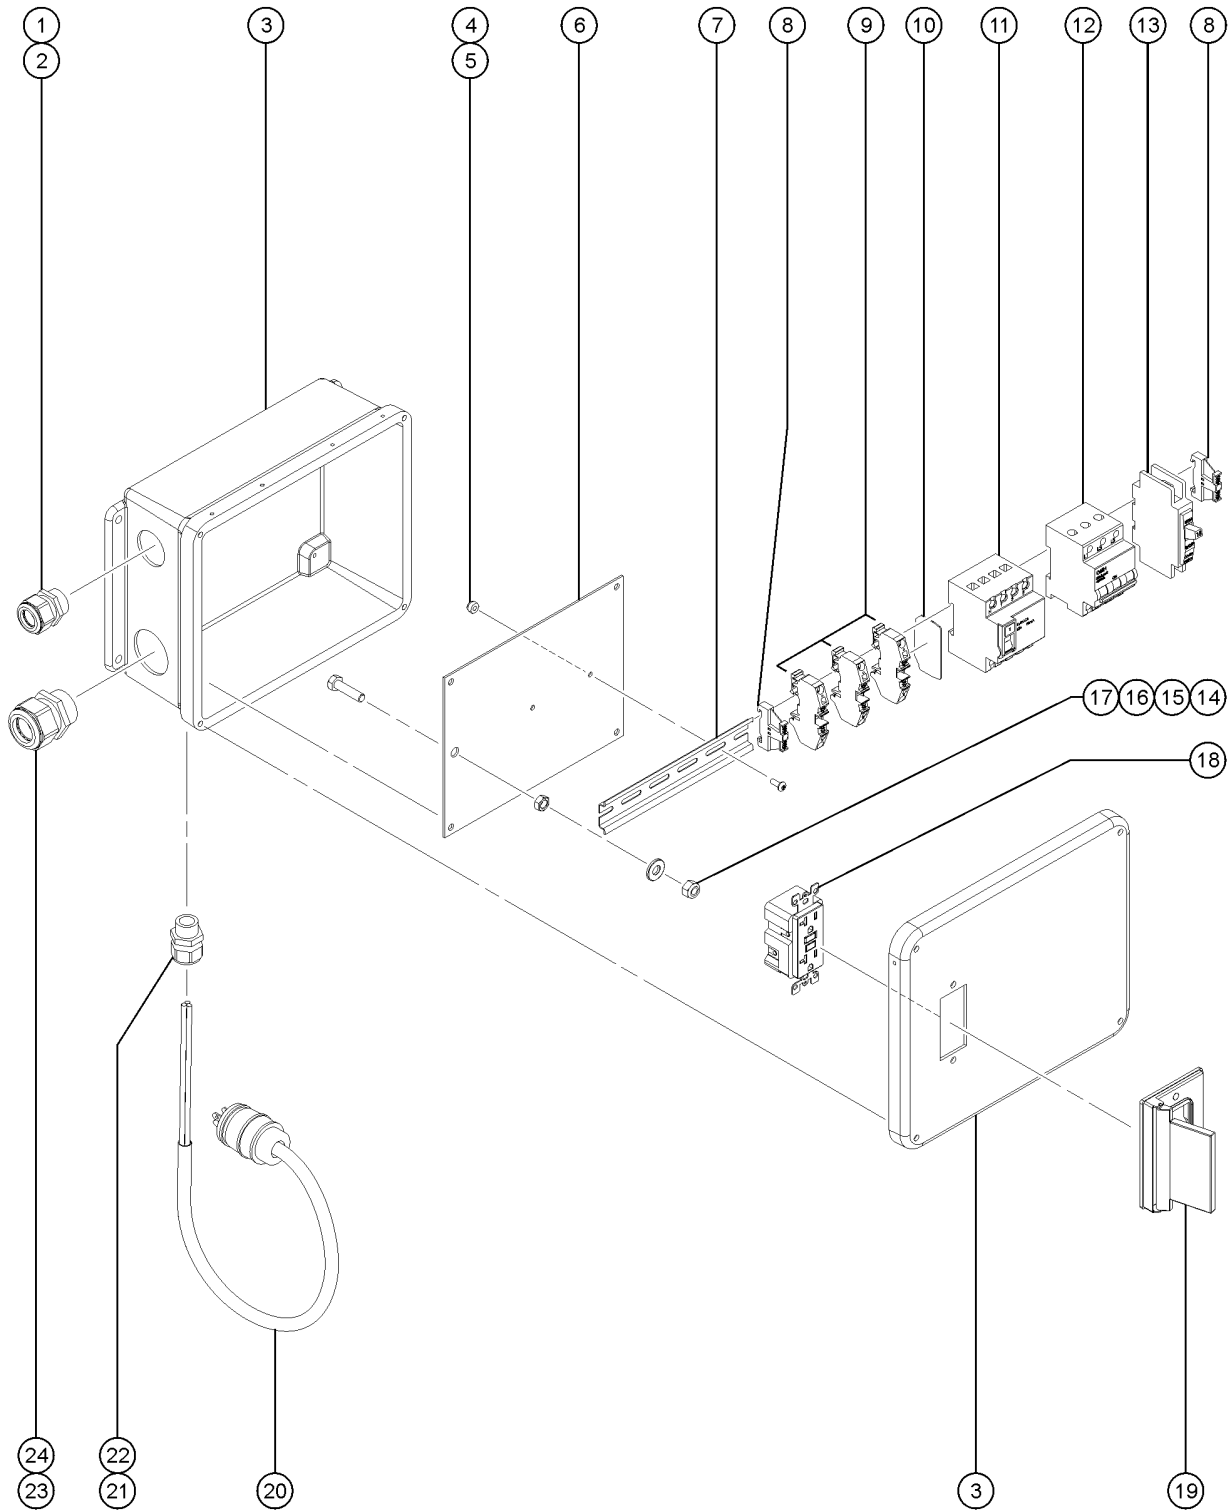

308.1 Welder Generator Enclosure (7.5 kW, 208/120 60HZ)

308.1 Welder Generator Enclosure (7.5 kW, 208/120 60HZ)

Item	Part No.	Description	Qty.
-	161212GT	ASSY, ENCLOSURE, WELDER GEN (Complete assembly for GEN 7.5 kW, 208/120 60HZ) including items 1 - 24	1
1	20776GT	CABLE SQUEEZE CONN.	1
2	18665GT	LOCKNUT,ELECTRIC,1" NPT	1
3	161206GT	BOX,J, CIRCUIT BREAKERS	1
4	6178GT	NUT,NYLOCK,10-32	1
5	54365GT	SCREW,PHIL,PHM,10-32 X .5,SSTL	1
6	161207GT	PANEL, ENCLOSURE, BACK	1
7	822548GT	DIN RAIL, 7.375"	1
8	74913GT	END STOP, DIN RAIL,SCREW CLAMP	2
9	161208GT	TERMINAL BLOCKERRING	3
10	822103GT	DIN RAIL, PARTITION PLATE	1
11	824617GT	CIRCUIT BREAKER,GFCI,3PH,63A,3	1
12	219233GT	CIRCUIT BREAKER, 3 PHASE, 25A	1
13	219232GT	CIRCUIT BREAKER, SINGLE PH,	1
14	6782GT	NUT,NYLOCK,5/16-18	1
15	5397GT	WASHER,FLAT,USS,5/16",Y	1
16	6037GT	NUT,HEX,5/16-18,GR5	1
17	13000GT	SCREW,HHC,5/16-18 X 1.25	1
18	80543GT	RECEPTACLE, 120VAC, 20A, GFCI	1
19	74006GT	COVER,GFCI,HORIZONTAL,WEATHER	1
20	161588GT	HARNESS, GENERATOR J-BOX Includes part 119403	1
20-	119403GT	CONN,PLUG 120 AC/15A DOMESTIC	1
21	7057GT	CONN. SQZ,1/2NPT .39-.56 MED.	1
22	6935GT	LOCKNUT,ELEC,1/2"	1
23	822222GT	CABLE SQUEEZE CONN., 1.25"	1
24	822223GT	LOCKNUT, ELECTRIC, 1.25" NPT	1