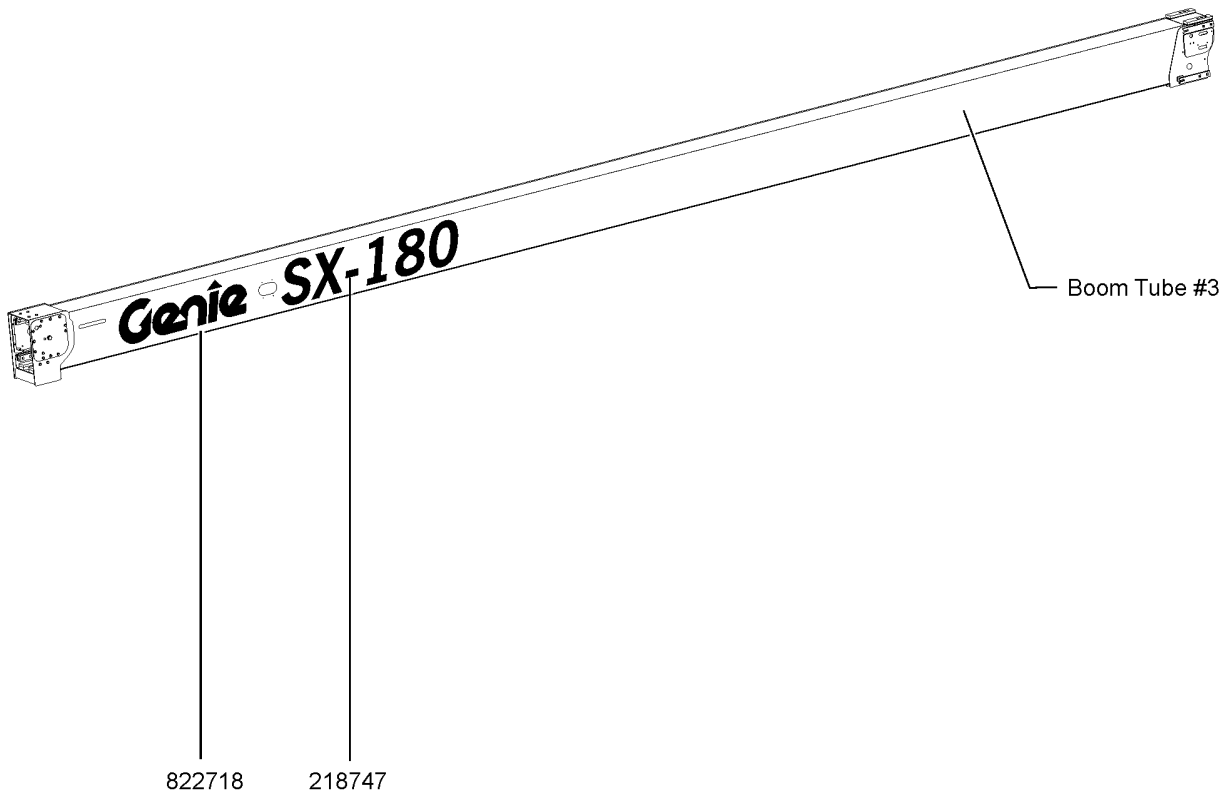

104.1 Decals with Words, Engine Side (chassis) (to SN SX180H-744)

<i>Item</i>	<i>Part No.</i>	<i>Description</i>	<i>Qty.</i>
1	27204GT	DECAL,ARROW BLUE	2
2	27206GT	DECAL,TRIANGLE,BLUE	2
3	27207GT	DECAL,TRIANGLE,YELLOW	2
4	31060GT	DECAL,DANGER DO NOT ALTER SWTC	1
5	52475GT	DECAL LABEL TRANSPORT TIE DOWN*	3
6	65278GT	DECAL,CAUTION,NO STEP	3
7	72086GT	DECAL,LABEL,LIFTING EYE	2
8	161693GT	DECAL,WHEEL LOAD, SX-180	2
9	822723GT	DECAL,TRANSPORT DIAGRAM,SX-180	1
10	1254849GT	DECAL,DANGER/NOTICE,TIRESPECS,SX180	2
11	1263543GT	DECAL, IMPROPER OPERATION	1

105.1 Decals with Words, Boom (to SN SX180H-744)