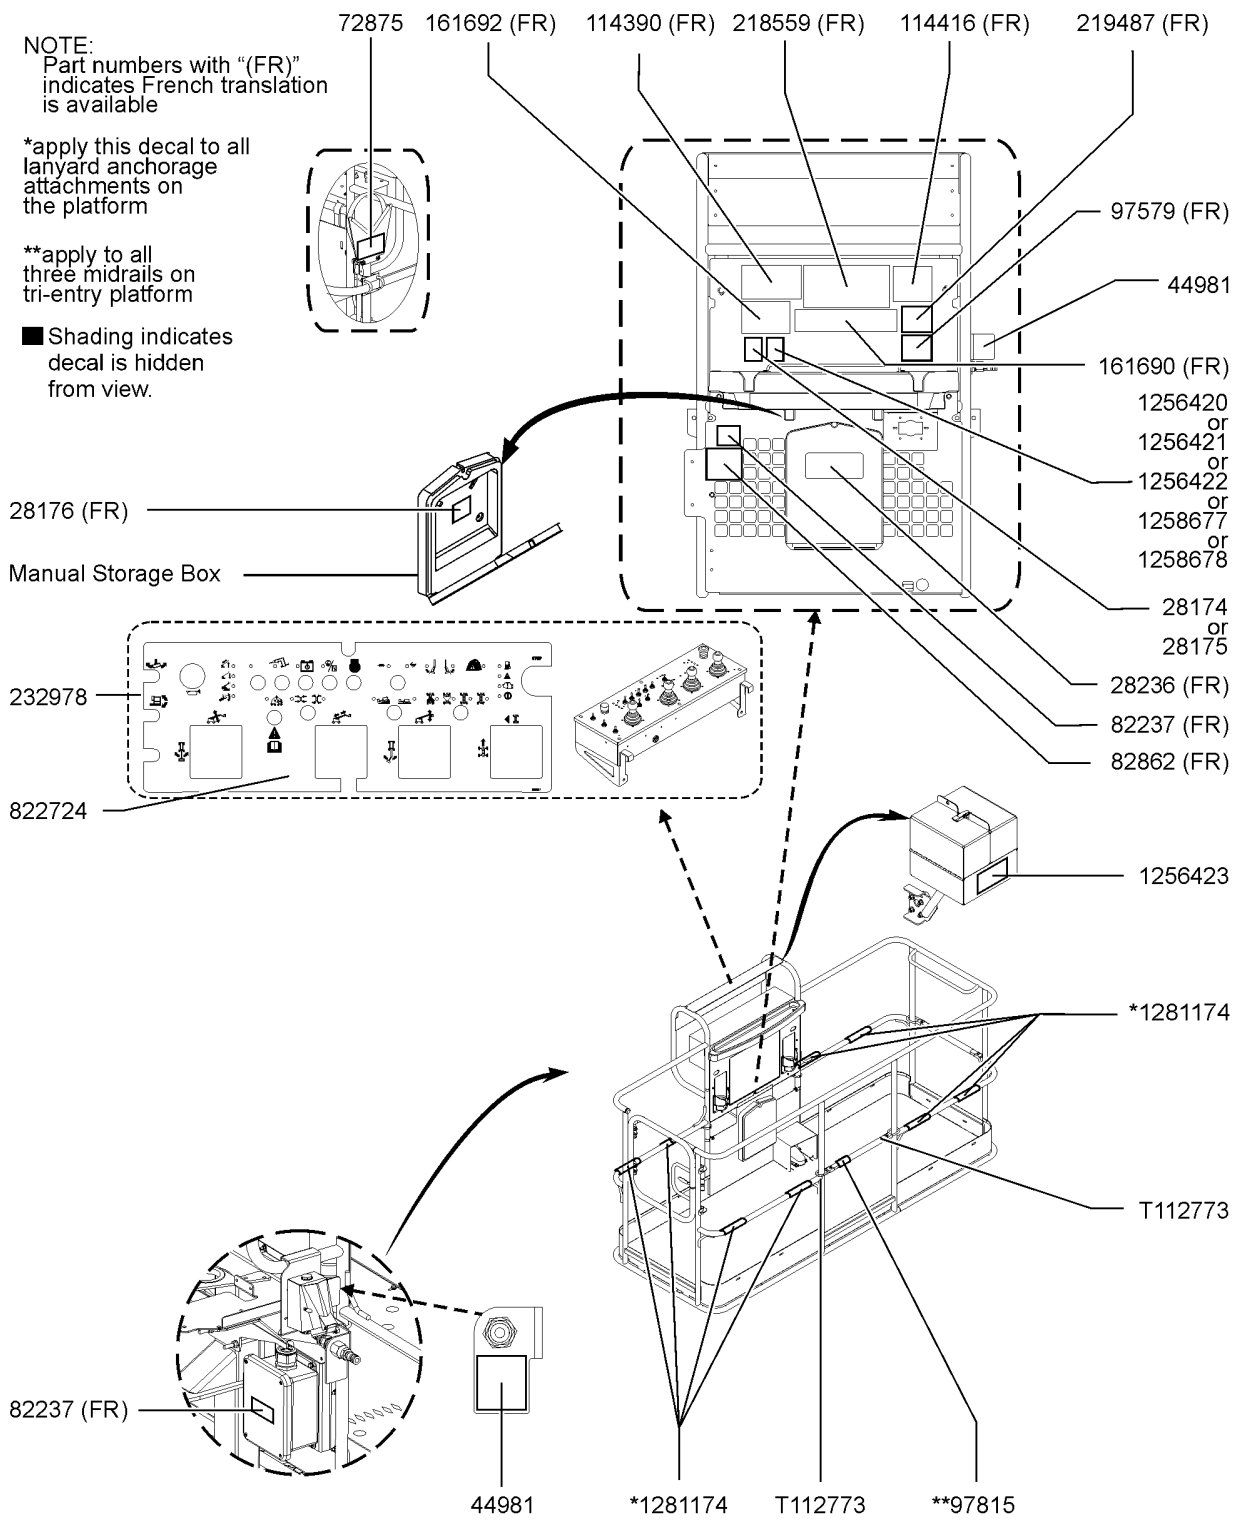

118.1 Decals with Words, Platform (from SN SX180H-745)

118.1 Decals with Words, Platform (from SN SX180H-745)

Item	Part No.	Description	Qty.
-	1302928GT	INSTRUCTIONS,INSTALL,PLAT,WORD, SX-180	1
-	1302929GT	DECAL KIT,SX-180,PLAT,WORD,ANSI & AUS	1
1	28174GT	DECAL, POWER TO PLATFORM 230V**	1
2	28176GT	DECAL,LABEL,MANUAL NOT HERE	1
3	28235GT	DECAL, POWER TO PLATFORM 115V**	1
4	28236GT	DECAL,WARN,IMPROPER OPERATION	1
5	44981GT	DECAL LABEL AIRLINE 110PSI Option, airline to platform	2
6	72875GT	DECAL,WARNING,PIPE CRADLE,BOOM Option, pipe cradle	2
7	82237GT	DECAL,DANGER,HIGH VOLTAGE Option, generator	2
8	82862GT	DECAL,FIRE EXTINGUISHER Option, welder	1
9	97579GT	DECAL,DANGER,TIP-OVER,WELDER** Option, welder	1
10	97815GT	DECAL,LABEL,LOWER MIDRAIL	1
11	114390GT	DECAL,DANGER,ELECT HAZARD***	1
12	114416GT	DECAL,DANGER,TIPOVER,TILT	1
13	161690GT	DECAL,MAX CAP SIDE FORCE WORD AUS	1
14	161692GT	DECAL,SLOPE RATING WORD	1
15	218559GT	DECAL,DANGER/WARNING COMBO	1
16	219487GT	DECAL,PLATFORM OVERLOAD	1
17	232978GT	DECAL, PCON LID, SUPER X	1
18	822724GT	DECAL, PROTECTIVE COVER,SX-180 (plastic cover)	1
19	1256420GT	DECAL, POWER TO PLATFORM, 208V/115V 60HZ Option	1
20	1256421GT	DECAL, POWER TO PLATFORM, 220V Option	1
21	1256422GT	DECAL, POWER TO PLATFORM, 415V Option	1
22	1256423GT	DECAL, DANGER, TIP-OVER HAZARD Option, anemometer	1
23	1258677GT	DECAL, POWER TO PLATFORM, 240V 50HZ Option	1
24	1258678GT	DECAL, POWER TO PLATFORM, 220V Option	1
25	1281174GT	DECAL,LANYARD,FALL ARREST/FALL RESTRAINED	8
26	T112773GT	TAPE, PROTECTIVE MASK	2