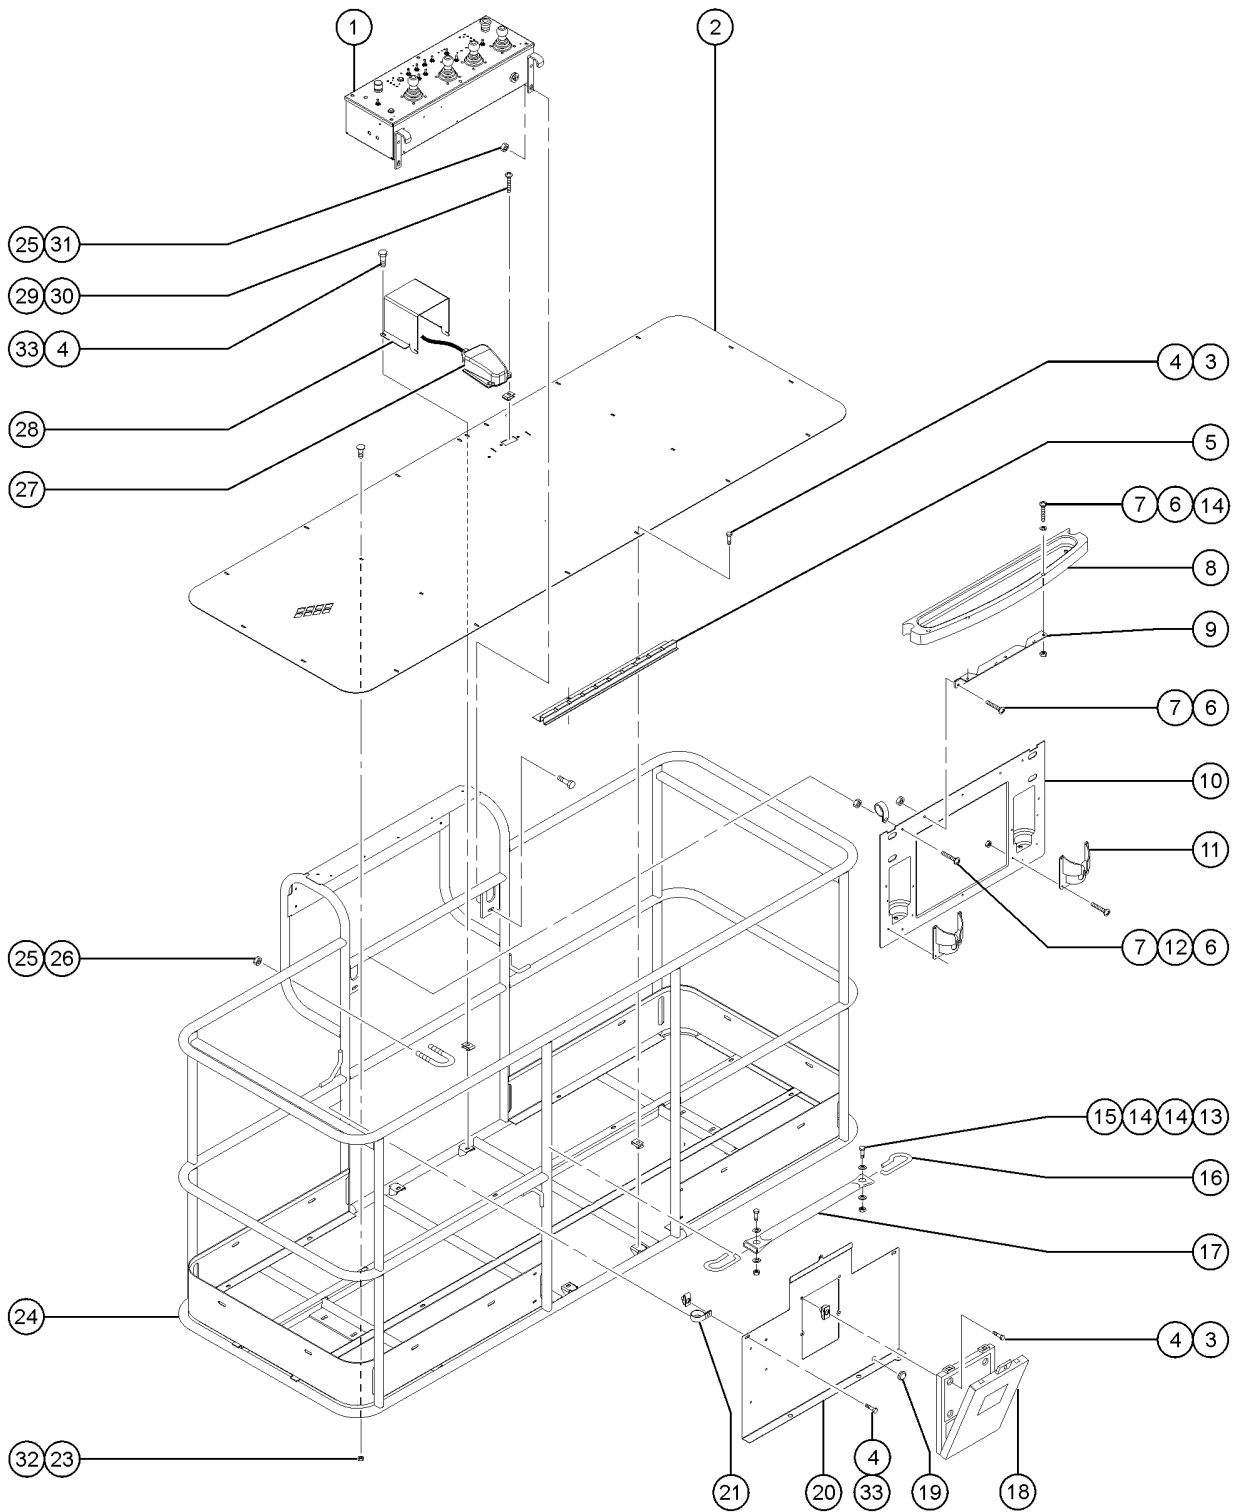

602.1 Platform Installation - View 2 (to SN 354)

<i>Item</i>	<i>Part No.</i>	<i>Description</i>	<i>Qty.</i>
20	75537PGT	PLATE,DOCUMENT BOX MOUNT,PAINT	1
21	56424GT	CLAMP,1.25X.5 RUBBER-CUSHION	5
23	824124GT	BOLT,CARRIAGE,1/4-20X.75,5,ZAG	
24A	73910GT	WELDMNT,8 FT PLATFORM	1
24B	73900GT	WELDMNT,6 FT PLATFORM	
25	824029GT	NUT,TL FLG,3/8-16,G,ZAG	
26	1251600GT	U-BOLT, FLATTENED, 1.5 X 3/8	2
27	227515GT	ASSEMBLY,FOOT SWITCH	1
27-	33576GT	CONN,SQZ,BLK,1/2NPT,,38-.50,SM	
28	147221GT	GUARD,FOOTSWITCH,W/DECAL ALUM	1
		USA/Canada/Australia	
28-	147121GT	COVER, FOOT SWITCH, LARGE	
		Europe/Asia/South America	
29	1269641GT	SCREW,HHF-S,10-24X1,5,ZAG	
30	73575GT	SPRING CLIP,10-24,ZINC	2
31	824092GT	SCREW, HHF, 3/8-16 X 1.5, 8, ZAG	
32	824027GT	NUT,TL FLG,1/4-20,G,ZAG	5
33	824079GT	SCREW,HHF,1/4-20X1,8,ZAG	4