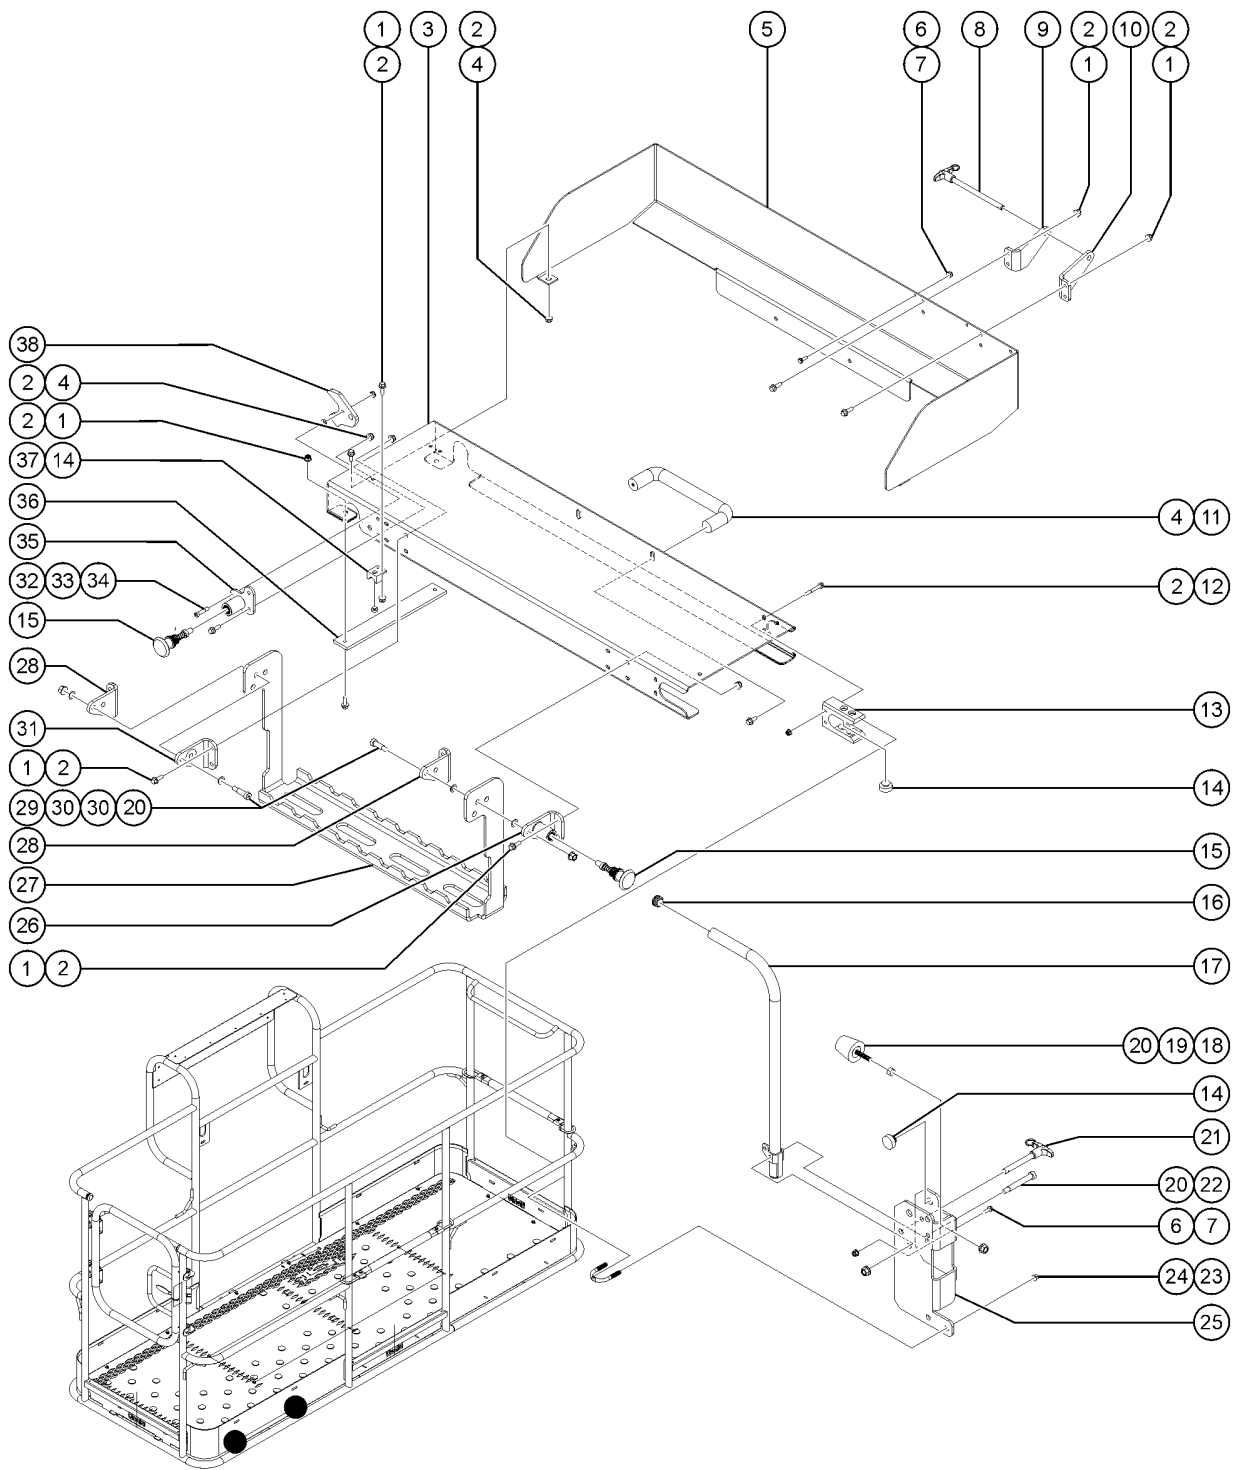

820.1 Lift Tools Access Deck - 8 Feet (from SN SX180H-365)

820.1 Lift Tools Access Deck - 8 Feet (from SN SX180H-365)

Item	Part No.	Description	Qty.
-	1291798GT	KIT, LIFT TOOLS ACCESS DECK, 8FT PLATFORM, ANSI .....	
1	824078GT	SCREW,HHF,1/4-20X.75,8,ZAG .....	20
2	1277924GT	NUT,NYLOCK FLG,1/4-20,F,ZAG .....	28
3	1291799GT	FORMING, ACCESS DECK .....	1
4	1256855GT	SCREW,HHF,1/4-20X.625,8,ZAG .....	6
5	1291800GT	FORMING, ACCESS DECK TOEBOARD, 8FT PLATFORM .....	1
6	1283004GT	NUT,NYLOCK FLG,10-24,A,ZAG .....	2
7	1270665GT	SCREW,HHF,10-24X.625,5,ZAG .....	2
8	1292956GT	PIN, QUICK RELEASE 3/8X5 .....	1
8-	1292932GT	LANYARD, STEEL, 8",NYLON SLEEVE,#10 .....	
9	1292937GT	FORMING, ACCESS DECK LEFT LOCK .....	1
10	1292936GT	FORMING, ACCESS DECK RIGHT LOCK .....	1
11	1291802GT	FORMED, PULL HANDLE .....	1
12	1253485GT	SCREW,HHF,1/4-20X2,8,ZAG .....	4
13	1291812GT	WEAR PAD, HORIZONTAL MIDRAIL SLOT .....	2
14	43392GT	BUMPER,BATTERY BOX & RAILS .....	8
15	1291811GT	POP PIN, YELLOW .....	2
16	55753GT	BUMPER, PLASTIC, 1.25 O.D. ....	2
17	1291815GT	WELDMENT, FOLDING HANDLE .....	1
18	111580GT	BUMPER,RUBBER,1.19DX1.5X.31-18 .....	1
19	1261250GT	NUT,5/16-18,8,ZAG .....	1
20	1274167GT	NUT,NYLOCK FLG,5/16-18,F,ZAG .....	4
21	1291865GT	PIN, QUICK RELEASE 3/8X2-1/2 .....	1
21-	1292932GT	LANYARD, STEEL, 8",NYLON SLEEVE,#10 .....	
22	1291817GT	BOLT,SHS,3/8X2.25X5/16-18,ZAG .....	1
23	1274322GT	NUT,NYLOCK FLG,3/8-16,F,ZAG .....	4
24	1251600GT	U-BOLT, FLATTENED, 1.5 X 3/8 .....	2
25	1293706GT	FORMING, ACCESS DECK HANDLE .....	1