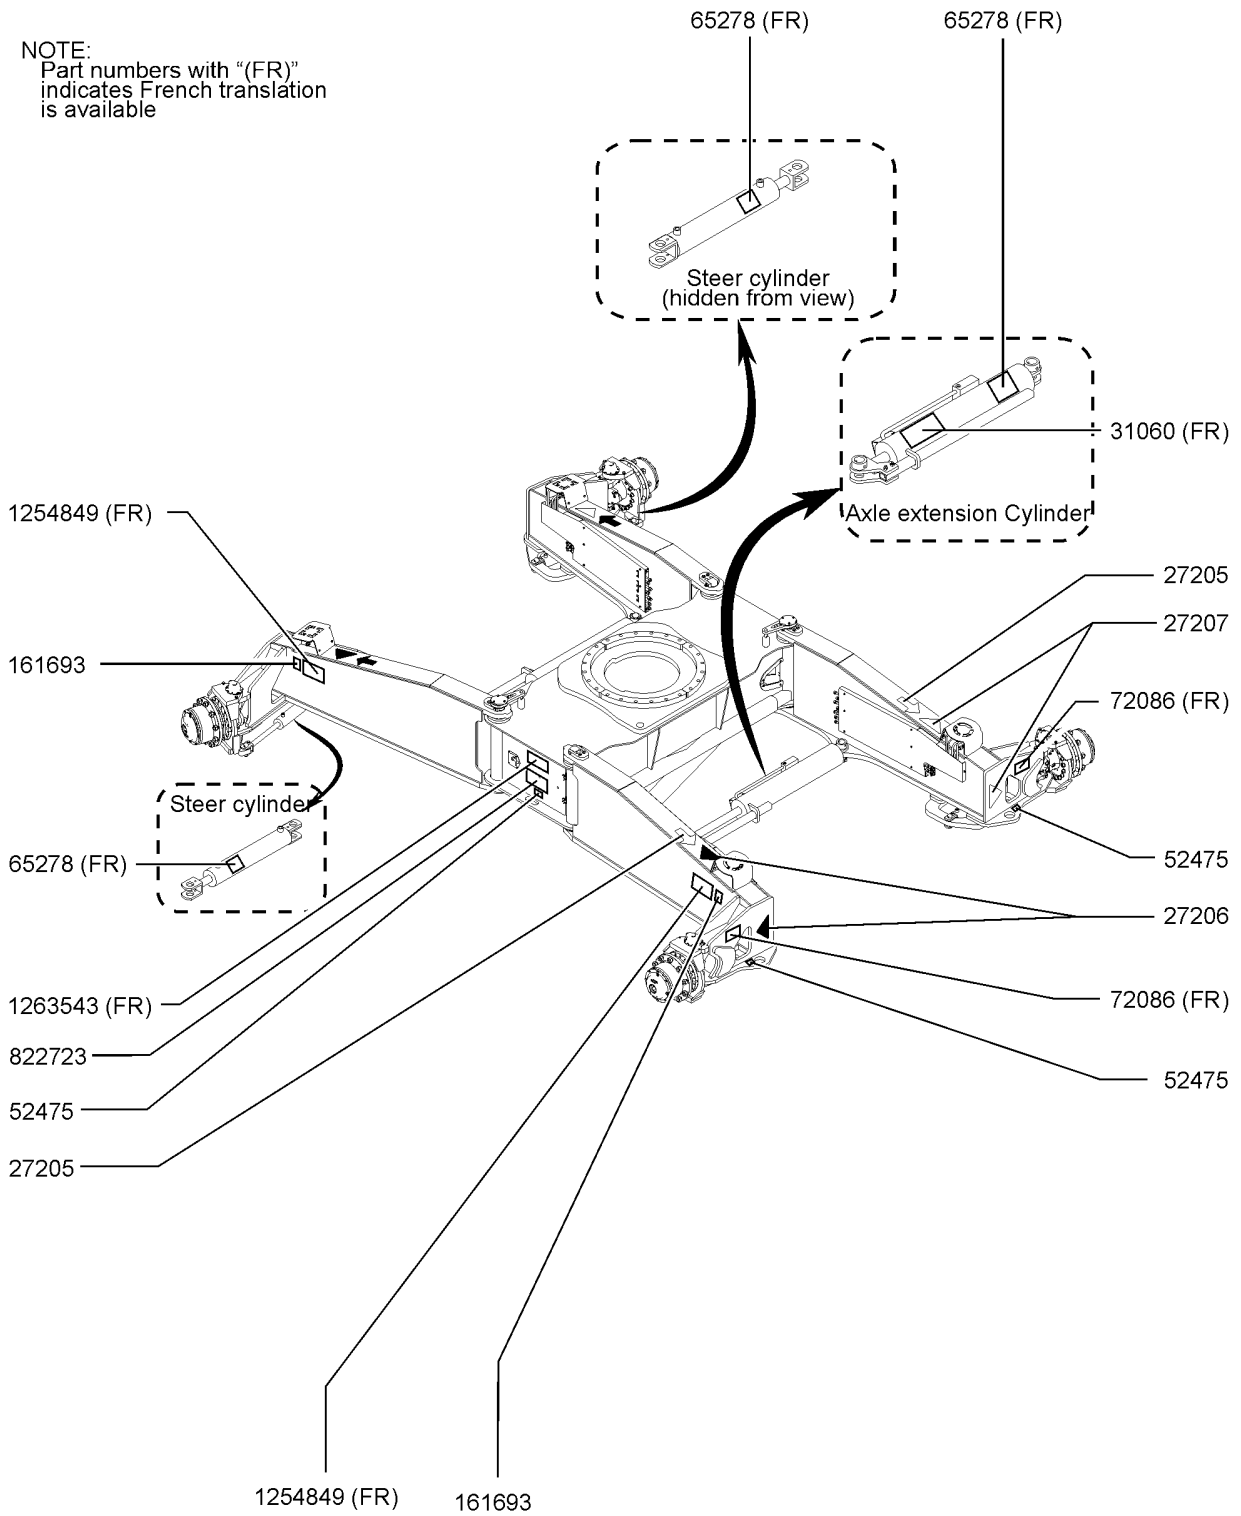

114.1 Decals with Words, Hydraulic Tank Side (chassis) (from SN SX180H-745)

NOTE:
Part numbers with "(FR)"
indicates French translation
is available

114.1 Decals with Words, Hydraulic Tank Side (chassis) (from SN SX180H-745)

<i>Item</i>	<i>Part No.</i>	<i>Description</i>	<i>Qty.</i>
1	27205GT	DECAL,ARROW YELLOW LRG 9"	2
2	27206GT	DECAL,TRIANGLE,BLUE	2
3	27207GT	DECAL,TRIANGLE,YELLOW	2
4	31060GT	DECAL,DANGER DO NOT ALTER SWTC	1
5	52475GT	DECAL LABEL TRANSPORT TIE DOWN*	3
6	65278GT	DECAL,CAUTION,NO STEP	3
7	72086GT	DECAL,LABEL,LIFTING EYE	2
8	161693GT	DECAL,WHEEL LOAD, SX-180	2
9	822723GT	DECAL,TRANSPORT DIAGRAM,SX-180	1
10	1254849GT	DECAL,DANGER/NOTICE,TIRESPECS,SX180	2
11	1263543GT	DECAL, IMPROPER OPERATION	1