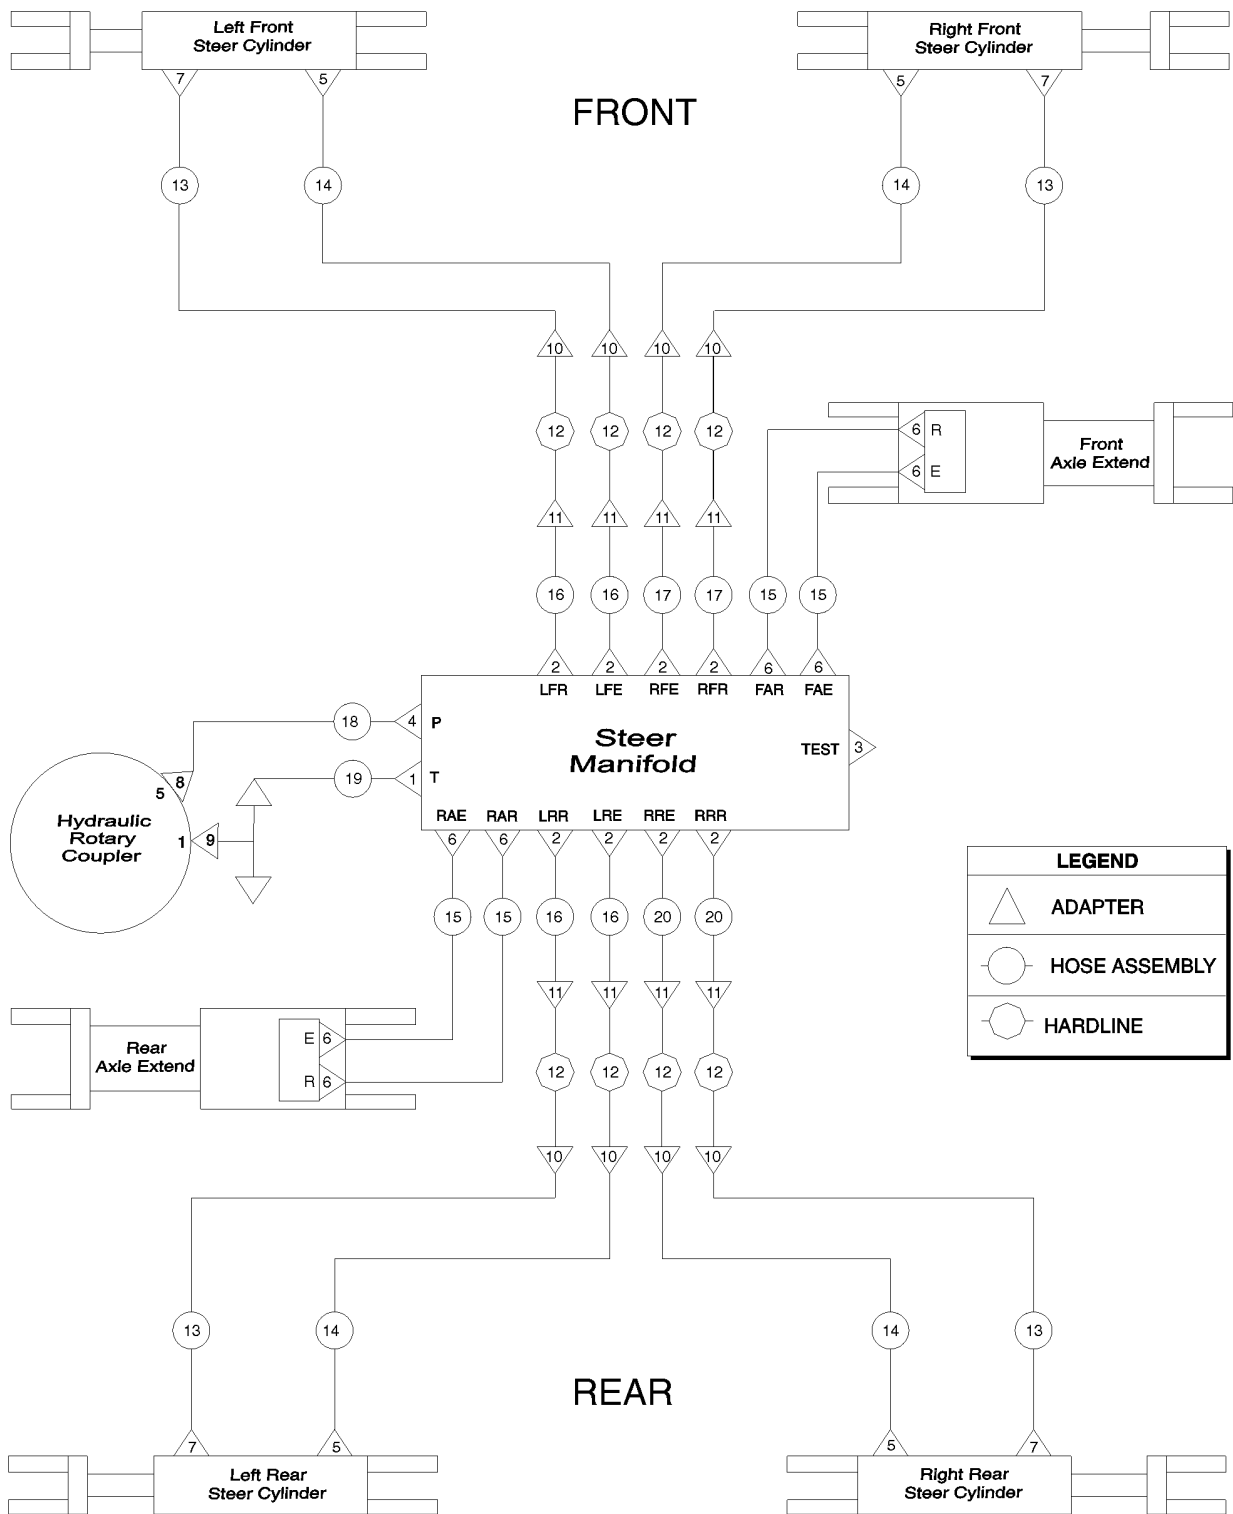

708.1 Hydraulic Hoses and Fittings, Steering System

708.1 Hydraulic Hoses and Fittings, Steering System

Item	Part No.	Description	Qty.
1	48960GT	FITTING,CONN,520120-12***	1
2	48905GT	CONN,520120-4***	8
3	48998GT	NIPPLE,DIAGNOSTIC,#6 PORT***	1
4	48948GT	CONN,520120-8-12	1
5	48912GT	CONN,520120-4-6***	4
6	48916GT	CONN, 520120-6	8
7	48911GT	ELBOW,90D,520220-4-6***	4
8	48937GT	ELBOW,45D,520320-8	1
9	48961GT	TEE,RUN,520428-12	1
10	48924GT	CONN,BULKHEAD,520601-6	8
11	214345GT	SEAL,ORING-6	8
12	237553GT	HYD TUBE, STEER	8
13	49181-3440GT	HOSE ASSY.1/4",45,FEM STR FEM Components: 48801, 48810 and 48751 @ 32 inches	4
14	49120-1481GT	HOSE ASSY, 1/4", STR Components: 48800, 48810 and 48751 @ 13 inches	4
15	49130-5482GT	HOSE ASSY, 3/8,STR FEM,STR FEM Components: 48812, 48812 and 48751 @ 53 inches	4
16	49120-10981GT	HOSE ASSY,1/4" STR FEM STR FEM Components: 48800, 48810 and 48751 @ 108 inches	4
17	49120-4181GT	HOSE ASSY,1/4" STR FEM STR FEM Components: 48800, 48810 and 48751 @ 40 inches	2
18	49183-5992GT	HOSE ASSY,1/2,STR FEM,STR FEM Components: 48822, 48822 and 48756 @ 58 inches	1
19	61074-5528GT	HOSE ASSY,3/4,STR FEM,STR FEM Components: 48841, 48841 and 48762 @ 53 inches	1
20	49120-3881GT	HOSE ASSEMBLY-1/4"*** Components: 48800, 48810 and 48751 @ 37 inches	2