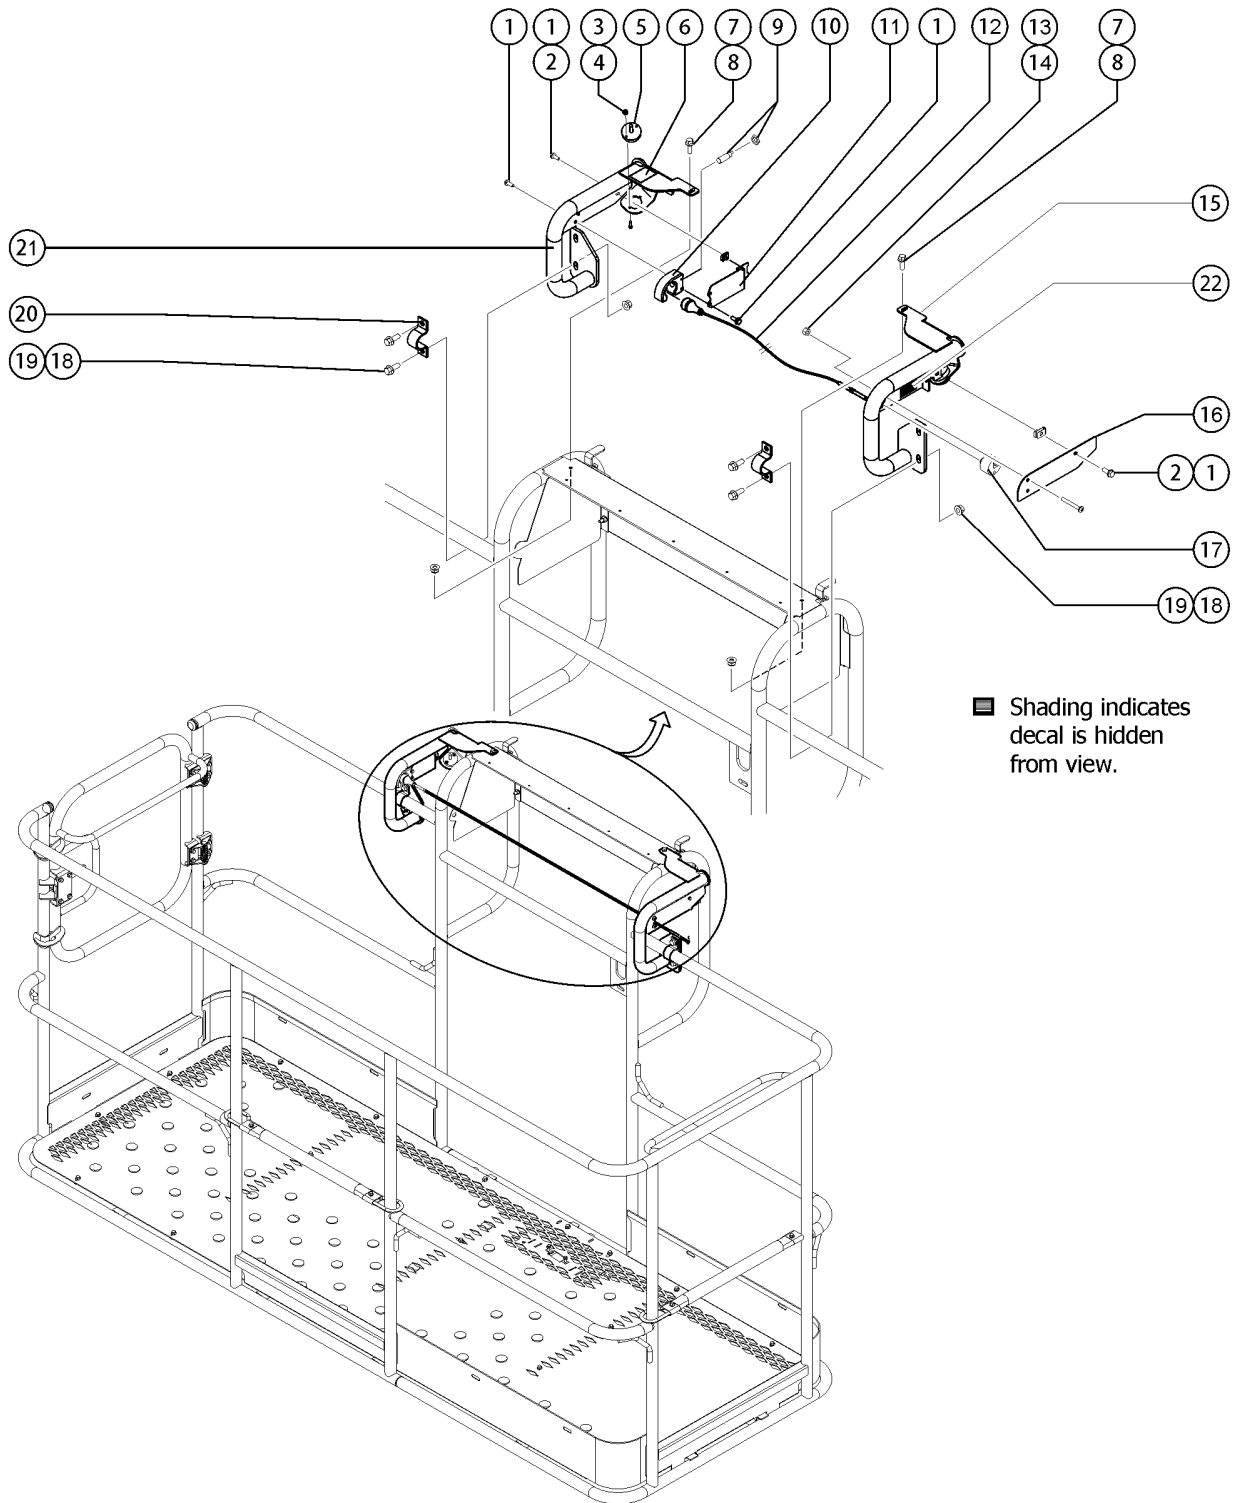

817.2 Lift Guard Contact Alarm Option (from January 2017)

817.2 Lift Guard Contact Alarm Option (from January 2017)

Item	Part No.	Description	Qty.
A-		From January 2017, this option became a standard installation on all models unless the customer specifically request not to have it installed.	...
B-	1279134GT	KIT, LIFT GUARD CONTACT ALARM,6'-8' PLATFORM,ALC1000	
C-	1278117GT	HARNESS, CONTACT ALARM, ALC1000	
D-	19274GT	RELAY,SPDT,12V(AUTO)**	
E-	1278121GT	MODULE, PLUS+1, OPA2 located inside the Platform Control Box	
1	1264934GT	SCREW, HHF, 10-24 X .5	
2	73575GT	SPRING CLIP,10-24,ZINC	
3	12344GT	NUT,NYLOCK,6-32	
4	1256859GT	SCREW,PHPM,6-32X7/8,ZAG	
5	1278111GT	ASSEMBLY, LIGHT, CONTACT ALARM	2
5B	1285850GT	ASSEMBLY,AMBER LIGHTS,CONTACT	
6	1278542GT	DECAL, INSTRUCTION, CONTACT ALARM	
7	824078GT	SCREW,HHF,1/4-20X.75,8,ZAG	
8	1277924GT	NUT,NYLOCK FLG,1/4-20,F,ZAG	
9	1278119GT	ASSEMBLY,SENSOR, PROX,CONTACT ALARM	1
10	1278433GT	ASSY, SENSOR W/ HOUSING (Includes holder item 1277877 and sensor part 1278119)	
10-	1277877GT	HOLDER, SENSOR	1
11	1277873GT	FORMING, SENSOR HOLDER	1
12	1278416GT	ASSEMBLY OPA CABLE LARGE	1
12-	1278124GT	MAGNET, 1/4-20, 15 LB. Part of assembly 1278416	
12-	1278458GT	OPA WIRE ASSY, LARGE Part of assembly 1278416	
12-	1278368GT	GRIP, CABLE Part of assembly 1278416	
12-	1261184GT	NUT,1/4-20,8,ZAG Part of assembly 1278416	
13	1274168GT	NUT,NYLOCK,10-32,A,ZAG	
14	824216GT	SCREW,PHPM,10-32X1.5,ZAG	
15	1278138GT	WELDMENT, RIGHT CONTACT ALARM, LARGE	1
16	1277875GT	PLATE, CABLE AND WIRE COVER	1
17	1277876GT	GUIDE, CABLE	1