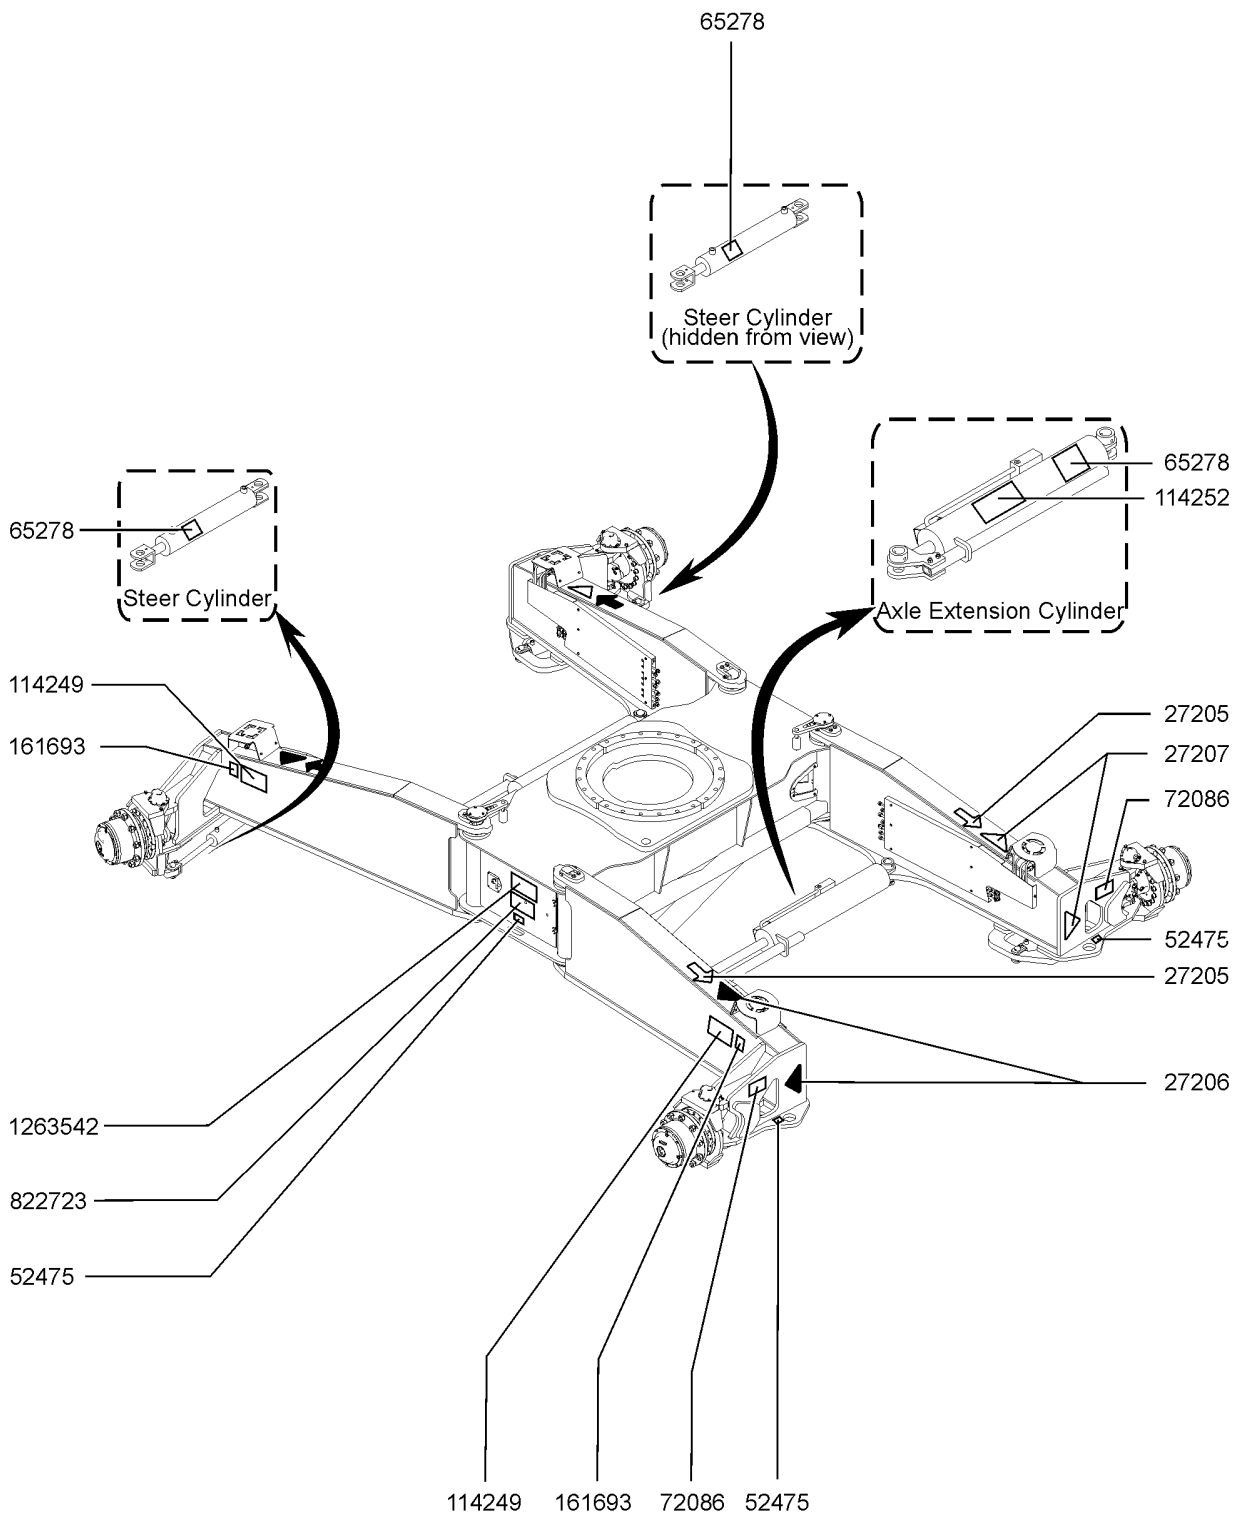

120.1 Decals with Symbols, Hydraulic Tank Side (chassis) (from SN SX180H-745)

120.1 Decals with Symbols, Hydraulic Tank Side (chassis) (from SN SX180H-745)

<i>Item</i>	<i>Part No.</i>	<i>Description</i>	<i>Qty.</i>
1	27205GT	DECAL,ARROW YELLOW LRG 9"	2
2	27206GT	DECAL,TRIANGLE,BLUE	2
3	27207GT	DECAL,TRIANGLE,YELLOW	2
4	52475GT	DECAL LABEL TRANSPORT TIE DOWN*	3
5	65278GT	DECAL,CAUTION,NO STEP	3
6	72086GT	DECAL,LABEL,LIFTING EYE	2
7	114249GT	DECAL,LABEL,TIPOVER,TIRES,SYMB	2
8	114252GT	DECAL,LABEL,TIP OVER LMT SWTCH	1
9	161693GT	DECAL,WHEEL LOAD, SX-180	2
10	822723GT	DECAL,TRANSPORT DIAGRAM,SX-180	1
11	1263542GT	DECAL,IMPROPER OPERATION,SYMBOL	1