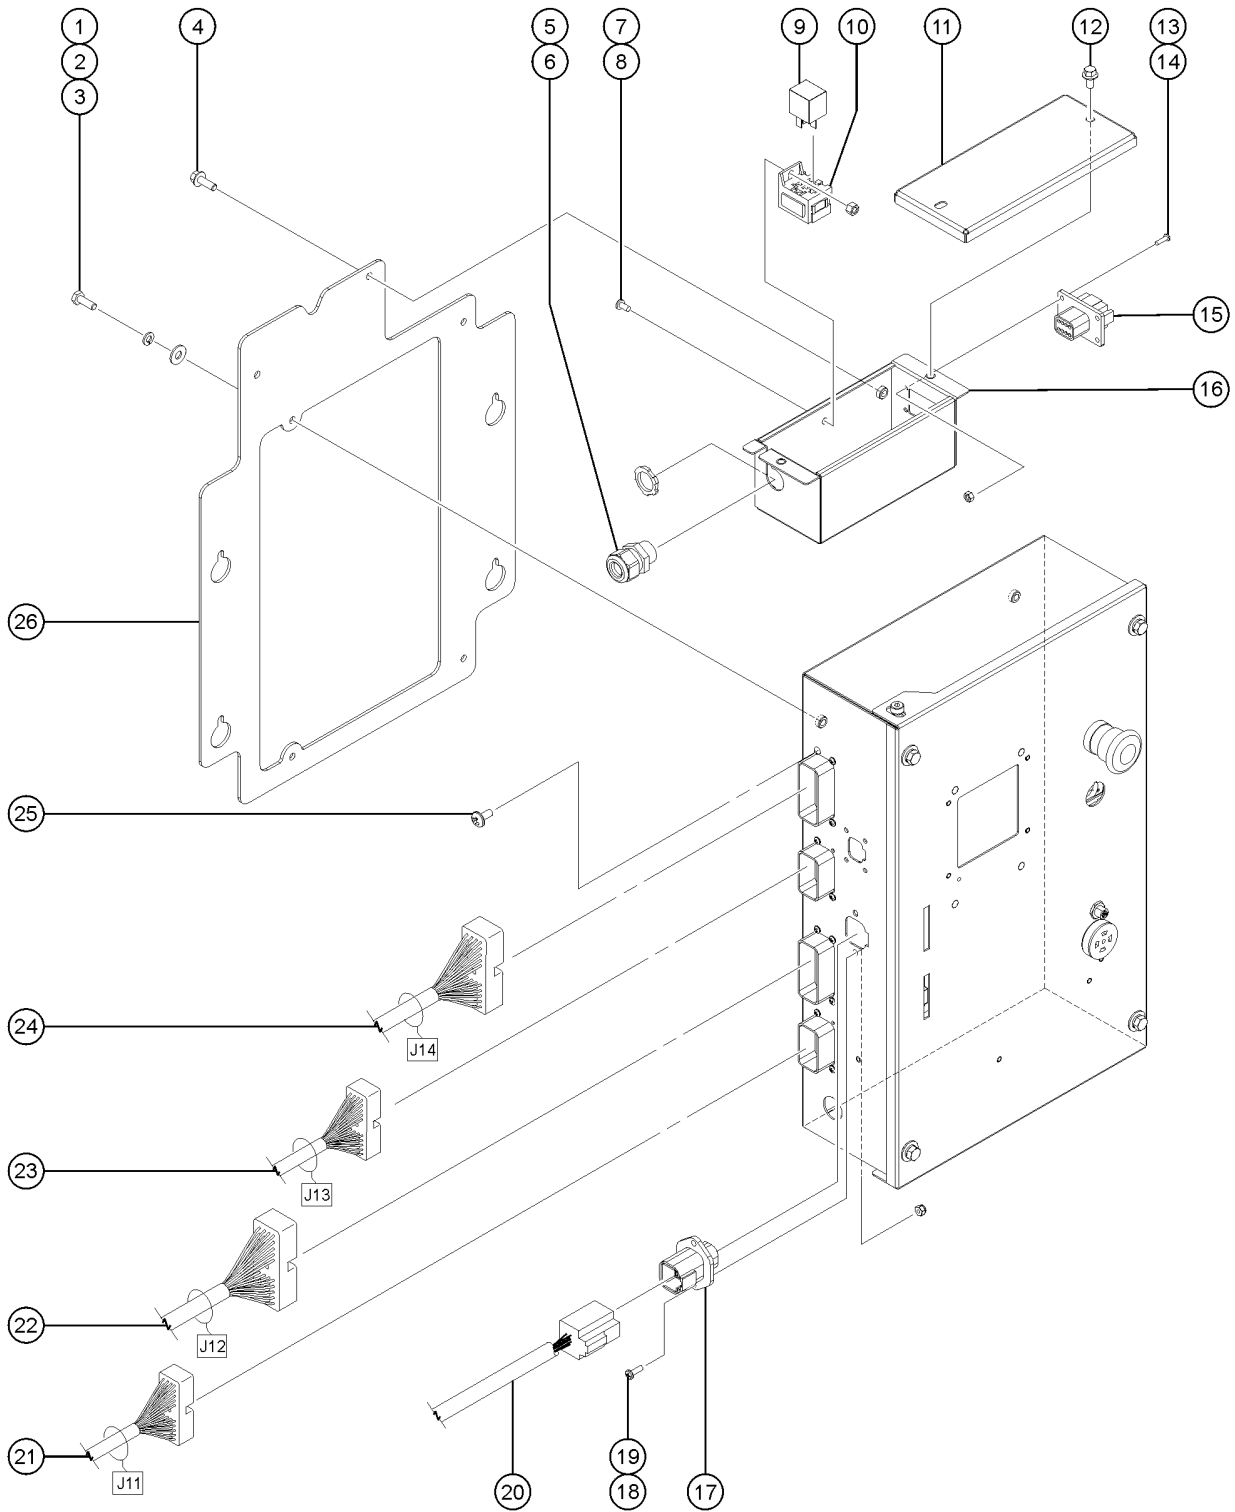

313.2 Ground Control Box Deutz TD2011-L04i and Perkins 1104D-44T - View 2

313.2 Ground Control Box Deutz TD2011-L04i and Perkins 1104D-44T - View 2

Item	Part No.	Description	Qty.
A-		Models with Deutz TD2011-L04i or Perkins 1104D-44T Engine from SN 605, refer to 314.1 and 314.2	
B	1253314GT	ASSY, TELEMATICS CONN. BOX (items include 4, 7-10, 11-14 and 16) To SN SX180H-702	4
B-	1290797GT	ASSY,TELEMATICS 2.0 CONN,BOX (items include 4, 7-10, 11-14 and 16) From SN SX180H-703	
1	824059GT	SCREW,HHC,1/4-20X.75,8,ZAG	4
2	824109GT	WASHER,LOCK,1/4,ZAG	4
3	824113GT	WASHER,FLAT,1/4,USS,ZAG	2
4	824078GT	SCREW,HHF,1/4-20X.75,8,ZAG	2
5	7057GT	CONN. SQZ,1/2NPT .39-.56 MED.	1
6	6935GT	LOCKNUT,ELEC,1/2"	1
7	825349GT	SCREW,PHPM,10-32X.38,ZAG	1
8	824036GT	NUT, TL, 10-32, A, ZAG	1
9	34052GT	RELAY,SPDT,12V(AUTO) PLUG IN**	1
10	34053GT	ASSY,RELAY SOCKET, AUTO	1
10-	58319GT	RELAY SOCKET,AUTO,RETAINER***	1
11	1253238GT	WELDMENT, TELEMATICS CONN. COV	2
12	824077GT	SCREW, HHF, 1/4-20 X .5, 8, ZAG	4
13	824214GT	SCREW,PHPM,6-32X.5,ZAG	4
14	824019GT	NUT,TL,6-32,A,ZAG	1
15	87755GT	CONN,RECEP 8 WAY 14-18GA,FL	1
16	1253236GT	WELDMENT, TELEMATICS BOX	
17	73717GT	CONN,RECEP 4 WAY,12-14GA FL***	1
18	49820GT	SCREW,PHILLIPS,PHM,6-32 X .5	2
19	12344GT	NUT,NYLOCK,6-32	1
20	236405GT	HARNESS, TCON J15 POWER	1
21	236265GT	HARNESS, LOWER BOOM CABLE, SUPER-X (J11)	1
21-	60512GT	CONN,PLUG 23 WAY,16-20 GA BLK	
22A	232991GT	HARNESS, LOWER LS / SCON, SUPER X 180RJ (J12) (to SN 359)	1
22A-	60514GT	CONN,PLUG 35 WAY,16-20GA BLK