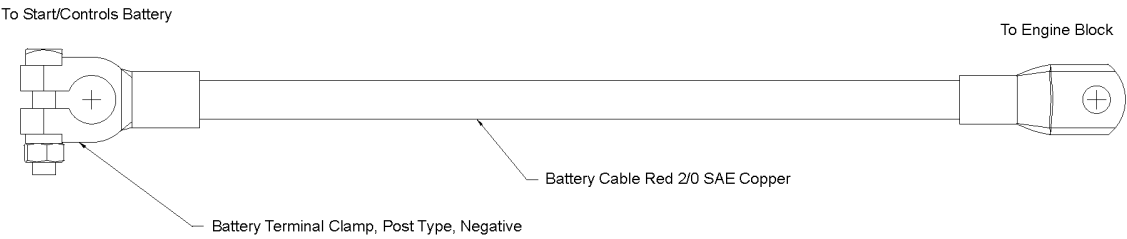

316.108A Battery Cable, 2/0 GA, Red, 109.5"

316.108A Battery Cable, 2/0 GA, Red, 109.5"

<i>Item</i>	<i>Part No.</i>	<i>Description</i>	<i>Qty.</i>
-	236707GT	BATTERY CABLE, 2/0 GA, RED, 109.5" .....	1

316.109 Battery Cable, 2/0 GA, Black, 82"