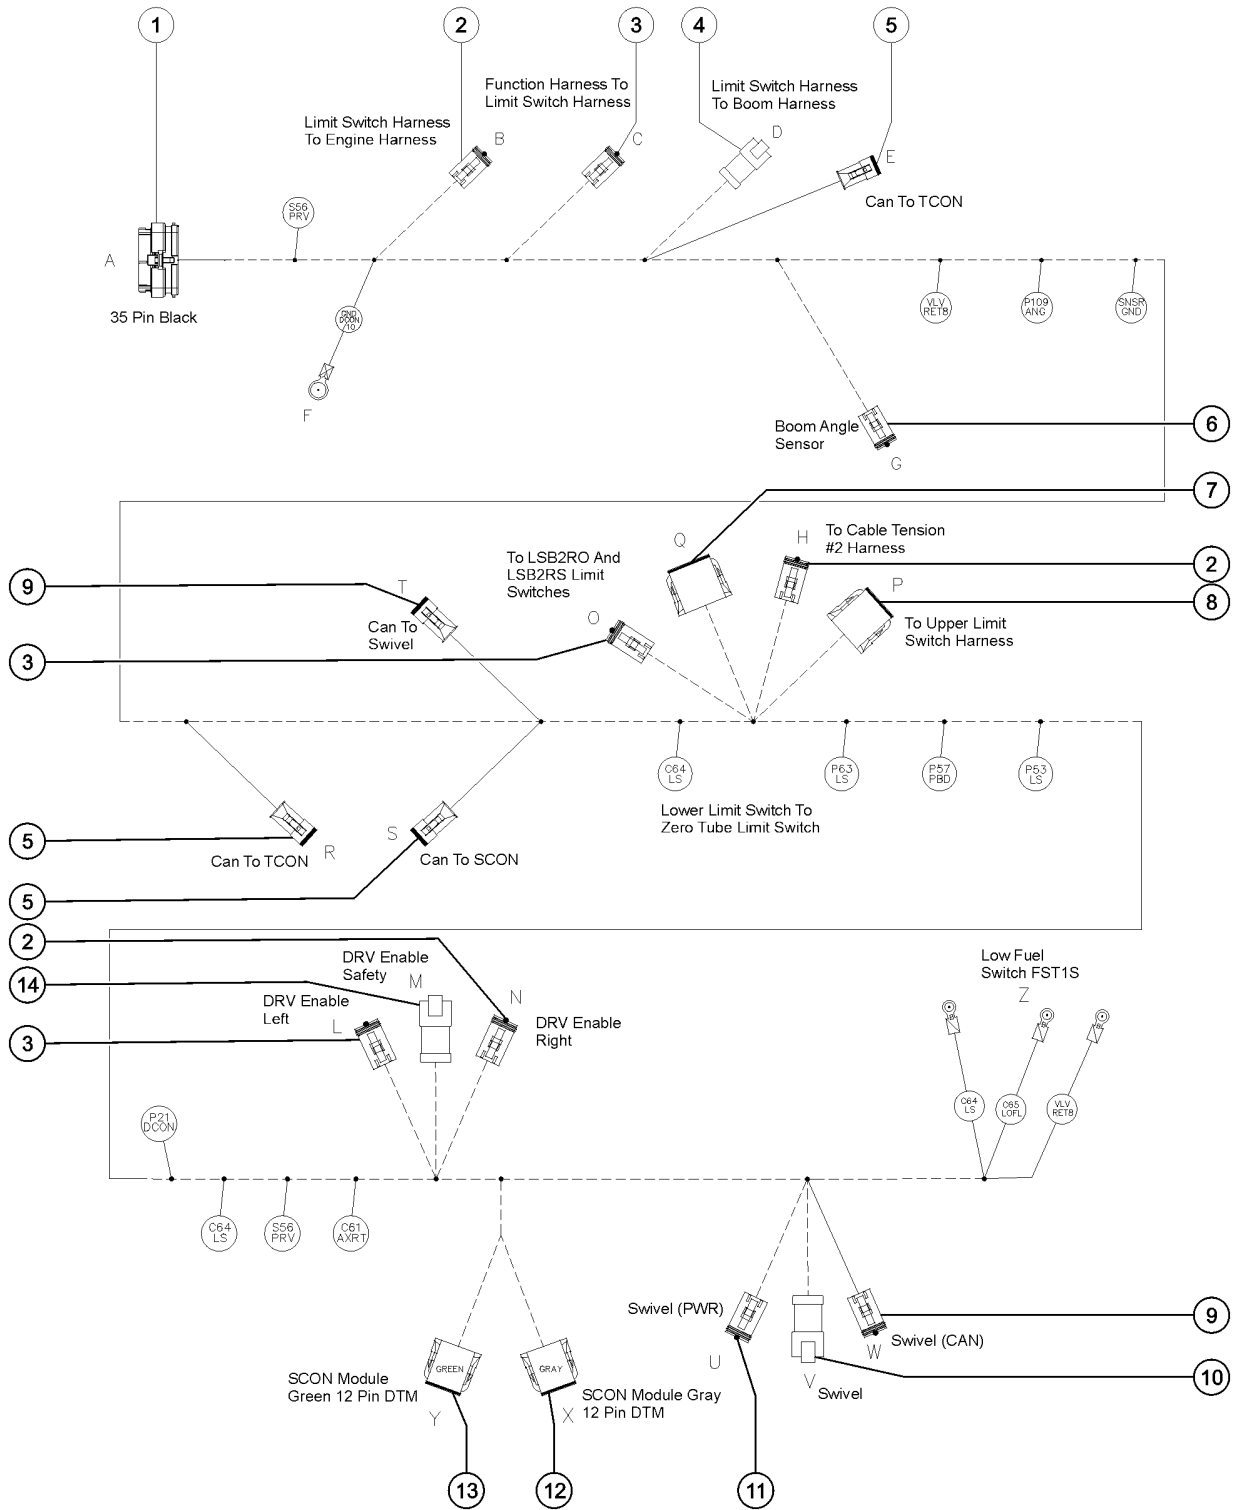

315.117 Harness, Lower LS/SCON, Super-X 180RJ