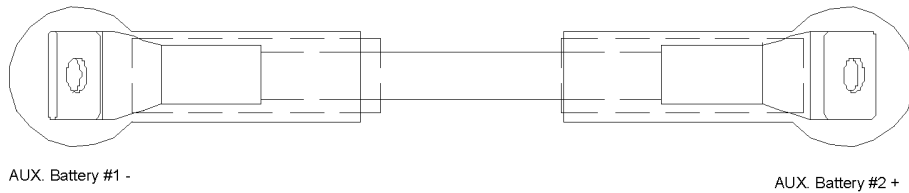

Item	Part No.	Description	Qty.
1	101185GT	CABLE ASSY, AUX BATT JUMPER, RED (Refer to 316_101)	1
2	238301GT	CABLE ASSY, AUX, RED, 21.5" (Refer to 316_102)	1
3	238302GT	CABLE ASSY, AUX, RED, 117" (Refer to 316_103)	1
4	238300GT	CABLE ASSY, AUX, RED, 17.5" (Refer to 316_104)	1
5	238303GT	CABLE ASSY, AUX, BLACK, 17" (Refer to 316_105)	1
6	238304GT	CABLE ASSY, AUX, BLACK, 22" (Refer to 316_106)	1
7	238305GT	CABLE ASSY, AUX, BLACK, 148" (Refer to 316_107)	1
8	236703GT	BATTERY CABLE, 2/0 GA, RED, 72" (Refer to 316_108) (Deutz models)	1
-	236707GT	BATTERY CABLE, 2/0 GA, RED, 109.5" (Refer to 316_108A) (Perkins models)	1
9	236704GT	BATTERY CABLE, 2/0 GA, BLACK, 82" (Refer to 316_109)	1
-	236708GT	BATTERY CABLE, 2/0 GA, BLACK, 73" (Refer to 316_109A)	1
10	824518GT	CABLE, GENERATOR TO J-BOX (Refer to 316_110) (to SN SX18016H-354)	1
-	1263628GT	CABLE, GEN TO J-BOX, SX EU (Refer to 316_110A) (from SN SX18016H-355)	1
11	237881GT	HARNESS, LOWER AC/3P PWR (Refer to 316_111)	1
12	237880GT	HARNESS, UPPER AC/3P PWR CABLE (Refer to 316_112)	1

316.101 Cable Assy,AUX Batt Jumper, Red