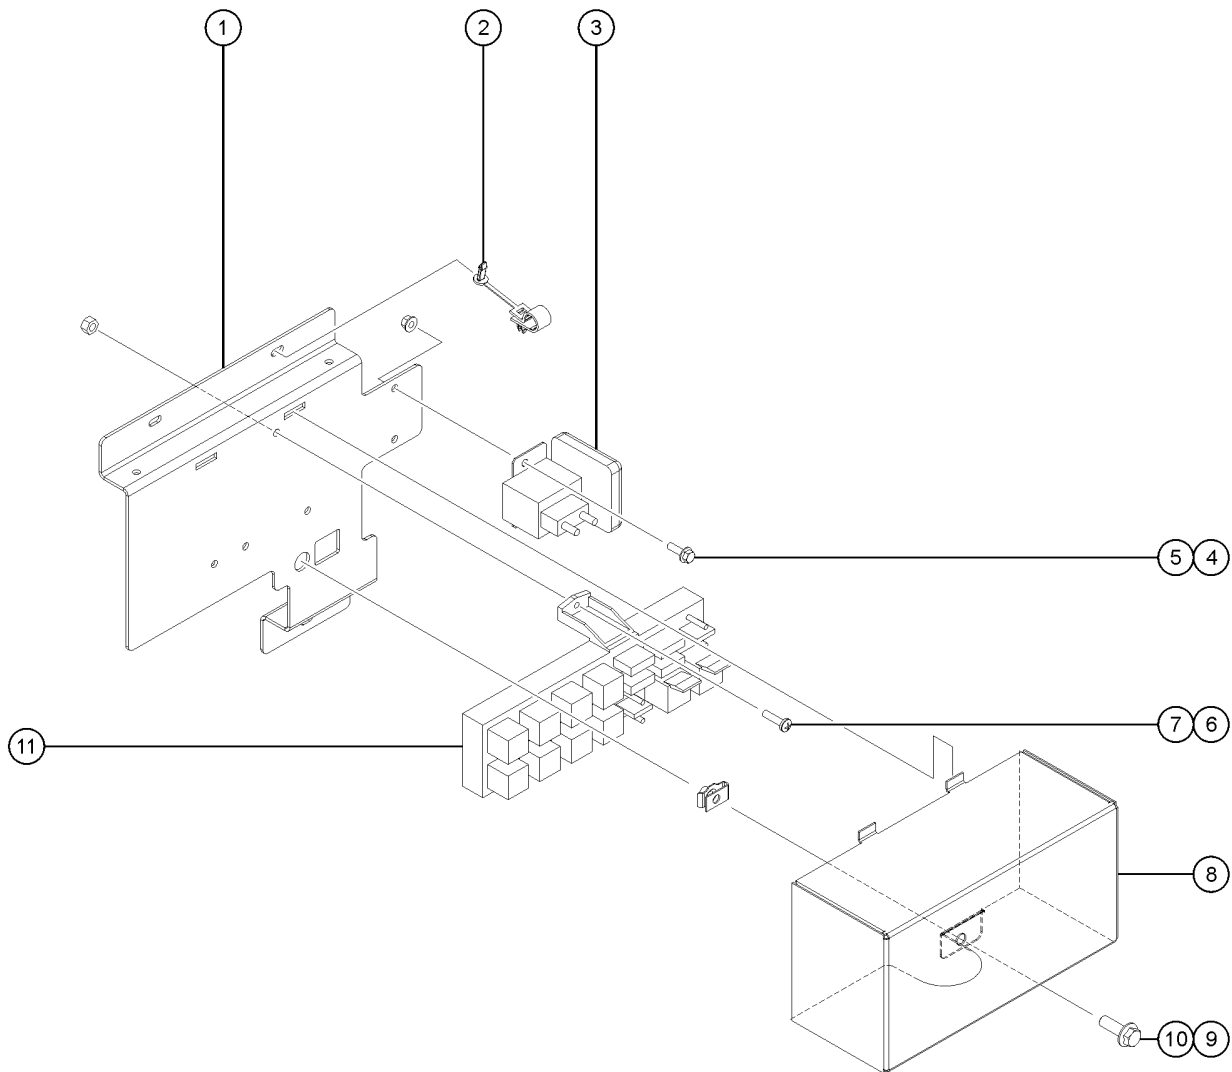

307.2 Fuse Assembly Deutz TD 2.9L4 and Perkins 854F-E34T - View 1

307.2 Fuse Assembly Deutz TD 2.9L4 and Perkins 854F-E34T - View 1

<i>Item</i>	<i>Part No.</i>	<i>Description</i>	<i>Qty.</i>
A-	1258553GT	ASSY, TIER4 RELAY FUSE	
1	1258551GT	FORMING, RELAY MOUNT	1
2	121601GT	NUT, TOP LOCK, 1/2-13	2
3	237068GT	SEPARATOR, DUAL BATTERY, 100A	1
4	231532GT	SCREW, HHF, M6X20, DIN6921, 10.9, Y	2
5	231513GT	NUT, TL FLG, M6-1.0, DIN6927, 10, Z	2
6	235315GT	SCREW, PHPM, M4-0.7X16, DIN7985, ZAB	3
7	825686GT	NUT, TL, M4-0.7, DIN980, 8, ZAB	3
8	1258552GT	FORMING, RELAY COVER	1
9	232874GT	SCREW, HHF, M10-1.5X30, DIN6921, 10.9, ZAB	1
10	230074GT	SPRING CLIP, M10-1.5, 1-6X19, ZAB	1
11		Ref. BRACKET, LEG, RLY BLOCK	
		(Refer to 307.3)