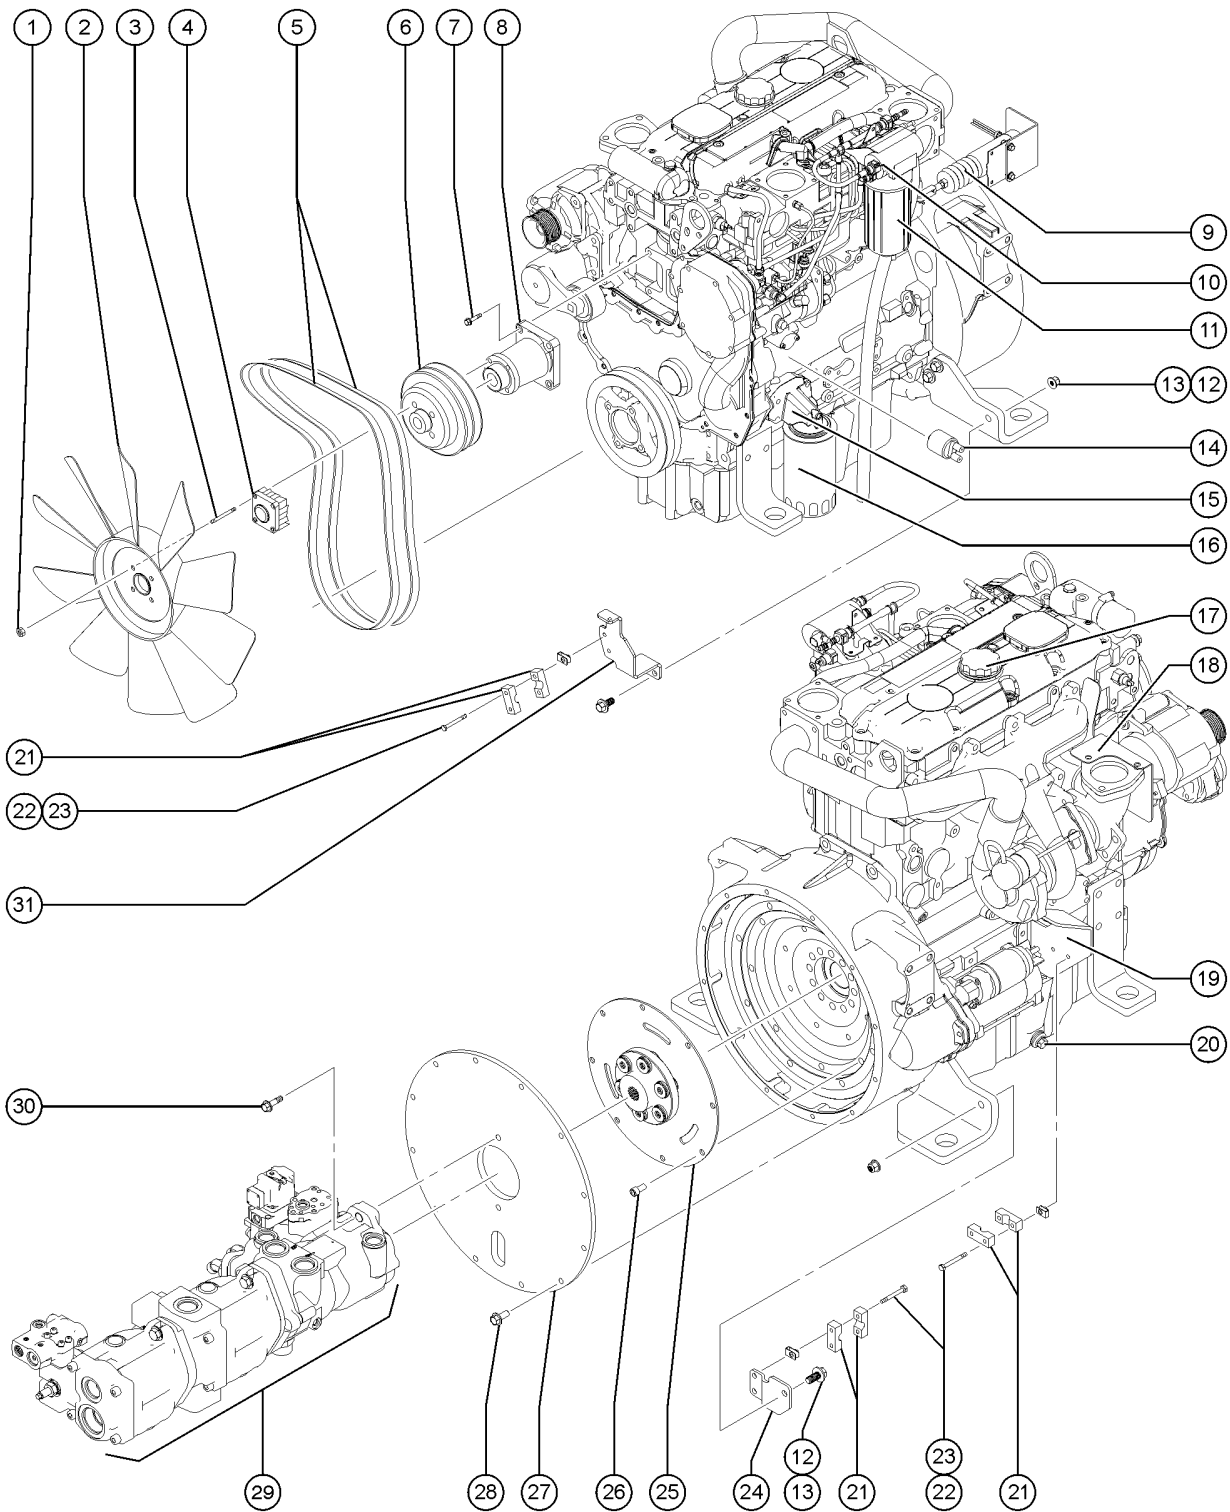

410.1 Perkins 1104D-44T - View 1

<i>Item</i>	<i>Part No.</i>	<i>Description</i>	<i>Qty.</i>
27	60322GT	PLATE,PUMP MOUNT	1
28	231530GT	SCREW,HHF,M10-1.5X25,DIN6921,10.9,ZAB	12
29		Ref. PUMP, DRIVE, AND FUNCTION, ...	
		(Refer to 706.1)	
30	1253498GT	SCREW,HHF,1/2-13X1.5,8,ZAG	2
31	217457GT	FORMING, BATTERY CABLE MOUNT	1