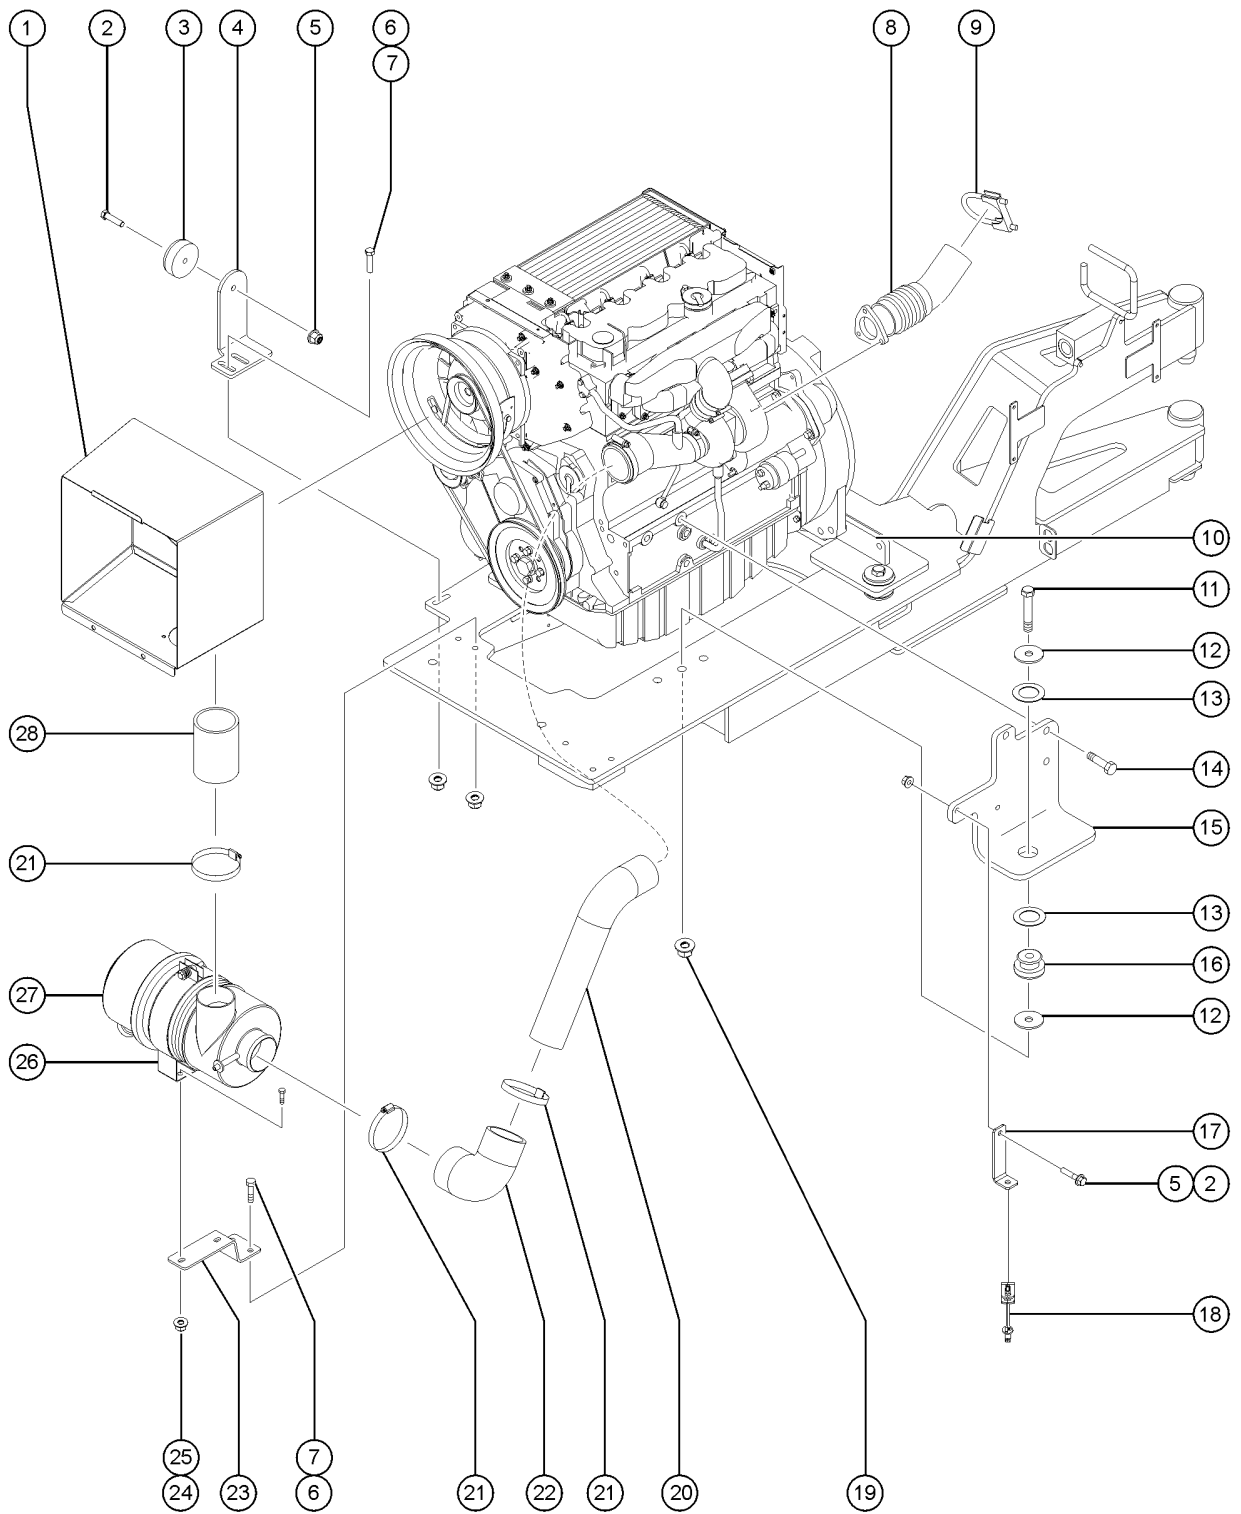

403.1 Deutz TD2011-L04i Engine - View 3

Item	Part No.	Description	Qty.
-		Verify Engine Make and Model Before Ordering	
-		For internal engine parts, contact engine dealer	
1	160896GT	WELDMENT, AIR BOX, DUETZ	1
2	231531GT	SCREW,HHF,M6X30,DIN6921,10.9,Y	2
3	50974GT	BUMPER,RUBBER,COVERS	1
4	60778-SGT	FORMING,COVER STOP	1
5	231513GT	NUT,TL FLG,M6-1.0,DIN6927,10,Z	2
6	231533GT	SCREW,HHF,M10-1.5X35,DIN6921,10.9,ZAB	4
7	231529GT	NUT,TL FLG,M10-1.5,DIN6927,10, ...	4
8	70445GT	FLEX PIPE,EXHAUST,2.5" DIA	1
9	71911GT	CLAMP,MUFFLER, 2.50 INCH	1
10	70440GT	WELDMENT,REAR ENGINE MOUNT	1
11	1256583GT	SCREW,HHF,5/8-11X3.5,8,ZAG	4
12	824123GT	WASHER,FLAT,.625X2.25X.188,ZAG	8
13	1251565GT	WASHER,SHIM,1.56X2.5X0.061,ZAG	8
14	1256776GT	SCREW,HHF,M14-2.0X35,DIN6921,1 Bolts engine mounts to engine tray	5
15	70438GT	FORMING,ENGINE MOUNT***	1
16	217500GT	ISOLATOR, ENGINE VIBRATION	
17	822921GT	FORMING,DEUTZ ENGINE WIRE LOOM	2
		Bolts engine mounts to engine	
18	121602GT	CLAMP,FIXED DIA,NYLON, 3/4"	2
19	1253319GT	NUT,TL FLG,5/8-11,G,ZAG	4
20	102208GT	TUBE,AIR INTAKE,DEUTZ	1
21	30489GT	CLAMP,HOSE,3.50"	3
22	139455GT	ELBOW,AIR INTAKE,RUBBER	1
23	102209GT	FORMING,AIR CLEANER MOUNT**	1
24	237832GT	NUT,TL FLG,M8-1.25,DIN6927,10,ZAB	2
25	824132GT	SCREW,HHF,M8-1.25X20,DIN6921,10.9,ZAB	2
26	81468GT	MOUNTING BAND,AIR CLEANER	1