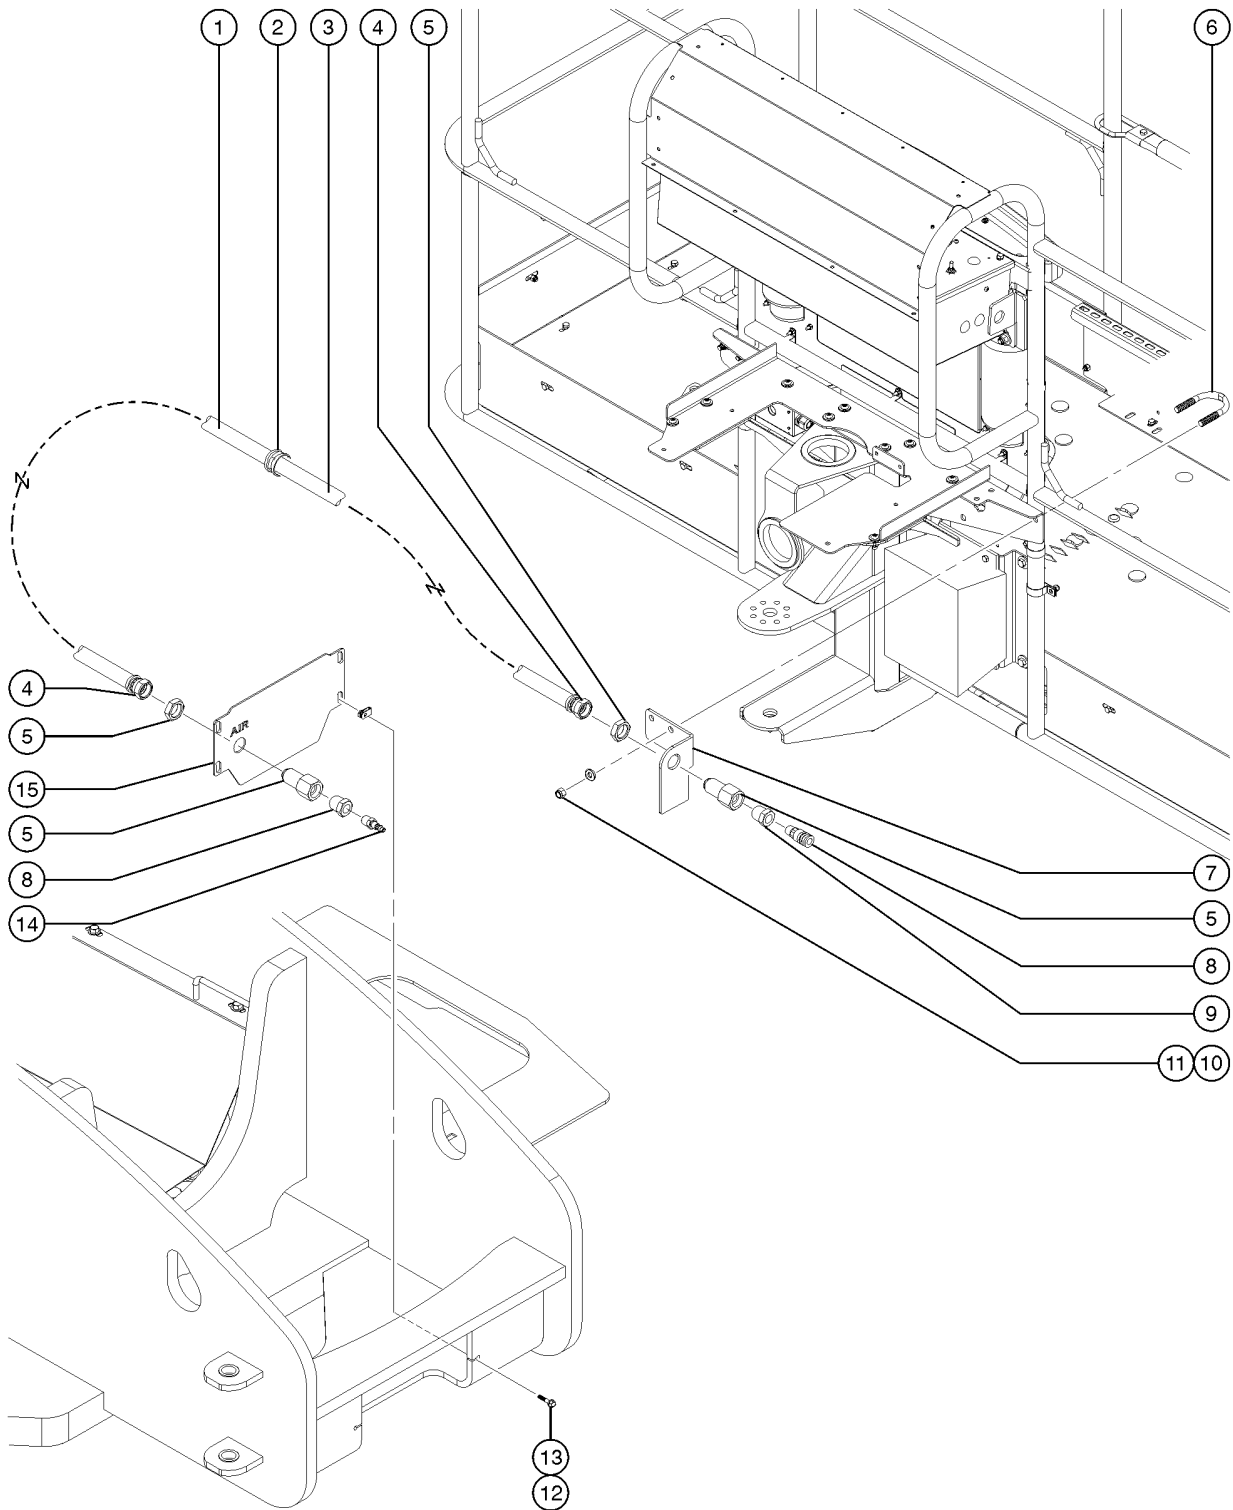

807.1 Air Line to Platform

807.1 Air Line to Platform

<i>Item</i>	<i>Part No.</i>	<i>Description</i>	<i>Qty.</i>
1	824945GT	HOSE,3/4,LOW PRESSURE,1440 IN	1
2	824961GT	FITTING,3/4,HOSE UNION	1
3	824947GT	HOSE,3/4,LOW PRESSURE,1104 IN	1
4	824960GT	FITTING,3/4,HOSE TO FEMALE	2
5	824959GT	FITTING,3/4MPT,37 DEG BULKHEAD (Includes shown retaining nut)	2
6	122755GT	UBOLT,FLATTENED,1.5DIAX3/8 UNC	1
7	822902GT	FORMING,AIR TO PLAT	1
8	49215GT	MPT,CPLR,1/4"SER,3/8"X18	1
9	824946GT	REDUCER,3/4MPTX3/8FPT,STEEL	2
10	4828GT	NUT,NYLOCK,3/8-16	
11	5397GT	WASHER,FLAT,USS,5/16",Y	
12	231531GT	SCREW,HHF,M6X30,DIN6921,10.9,Y	
13	230073GT	SPRING CLIP,M6-1.0,0.8-4.0X13.5,ZAB	
14	49214GT	MALE PIPE THD,1/4" SER,3/8"X18	1
15	822823GT	PLATE, AIR LINE ACCESS	1