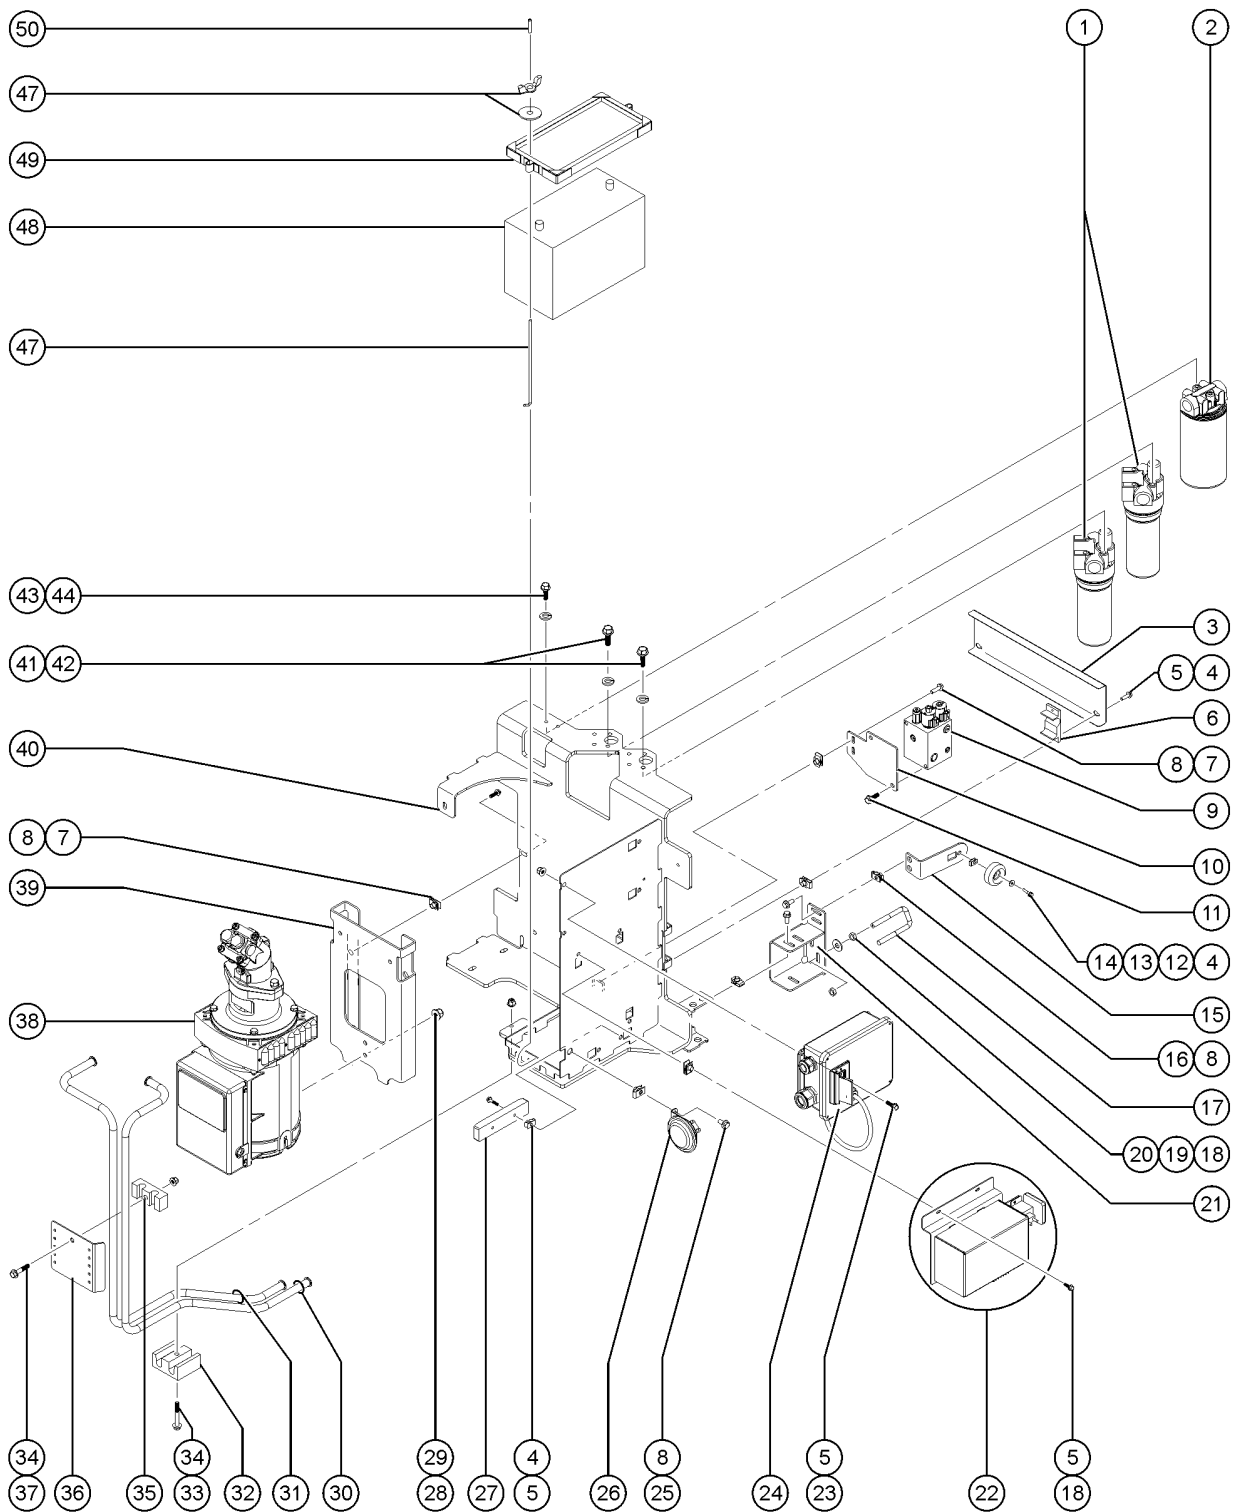

306.1 Engine Side, Welder GEN. Bulkhead Assembly

306.1 Engine Side, Welder GEN. Bulkhead Assembly

Item	Part No.	Description	Qty.
1	60334GT	FILTER ASSY,HIGH PRESS SAE-12*	2
1-	60857GT	FILTER,ELEMENT,BETA(5)=1000	
2	87070GT	FILTER ASSY,SAE 12 NO INDICAT*	1
2-	131323GT	FILTER ELEMENT,10 MICRON	
		Genie genuine part	
2-	1259055GT	FILTER ELEMENT, 10 MICRON	
		Genie aftermarket	
3	215197GT	FORMING,HARNES COVER	1
4	231531GT	SCREW,HHF,M6X30,DIN6921,10.9,Y	
5	230073GT	SPRING CLIP,M6-1.0,0.8-4.0X13.5,ZAB	
6	216275GT	CLAMP, GEN BATTERY CABLES	2
7	231533GT	SCREW,HHF,M10-1.5X35,DIN6921,10.9,ZAB	
8	230074GT	SPRING CLIP,M10-1.5,1-6X19,ZAB	
9		Ref. MANIFOLD, GENERATOR	
		(Refer to 705.1)	
10	1259119GT	PLATE,GEN. MANIFOLD MNT	1
11	231087GT	SCREW,HHF,M12 X 1.75 X 25	
12	1257389GT	WASHER, FLAT, M6X18X1.6,DIN9021,ZAB	
13	50974GT	BUMPER,RUBBER,COVERS	1
14	219697GT	SPRING CLIP,M6-1.0,3.4-6.3MMX1	
15	1261894GT	FORMING,BUMPER STOP MID,ES	
16	231530GT	SCREW,HHF,M10-1.5X25,DIN6921,10.9,ZAB	
17	1254805GT	BOLT,U-BOLT,LATCH STRIKER,TRAY	1
18	1255804GT	NUT,JAM,1/2-13,A,ZAG	
19	1255760GT	WASHER,FLAT,1/2,USS,ZAG	
20	1251997GT	NUT,TL FLG,1/2-13,G,ZAG	
21	1259637GT	WLDT,LATCH STRIKE,ENG SIDE	
22		Ref. RELAY FUSE, ASSY	
		(Refer to 307.1)	
23	231532GT	SCREW,HHF,M6X20,DIN6921,10.9,Y	
24		Ref. J-BOX,CIRCUIT BREAKERS, 10X8	
		(Refer to 308.1 - 308.4)	
25	231088GT	SCREW,HHF,M10-1.5X20,DIN6921,1