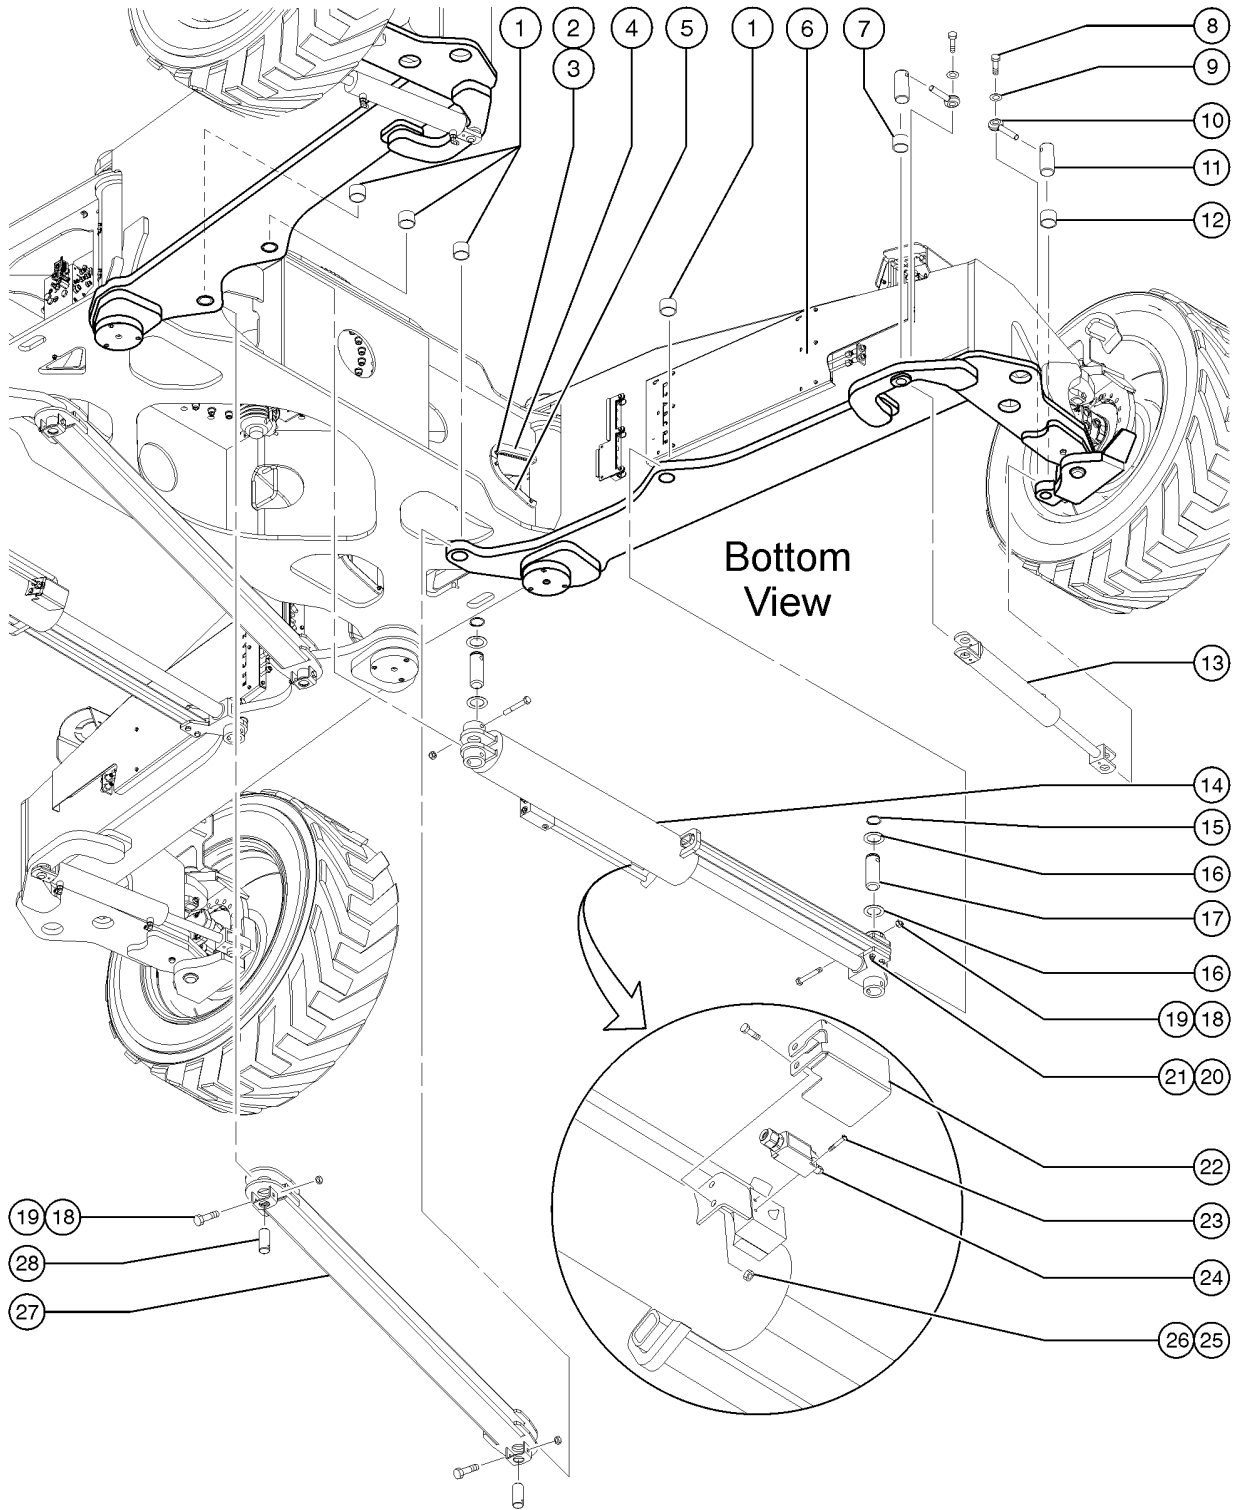

202.1 Chassis Components, Bottom View

202.1 Chassis Components, Bottom View

<i>Item</i>	<i>Part No.</i>	<i>Description</i>	<i>Qty.</i>
23	825352GT	SCREW,PHPM,10-32X1.25,ZAG	
24	236392GT	SWITCH ASSY, AXLE SAFETY	2
24-	110771-665R3GT	LIMIT SW.TAB,BLUE METAL	
24-	119762GT	CONN PLUG 4 WAY EXTEND DT	
25	237832GT	NUT,TL FLG,M8-1.25,DIN6927,10,ZAB	
26	824133GT	SCREW,HHF,M8-1.25X25,DIN6921,10.9,ZAB	
27	1259988GT	WELDMENT,TIMING LINK,XS	2
28	235317GT	PIN, 50MM DIA X 119MM L, 1HOLE	4