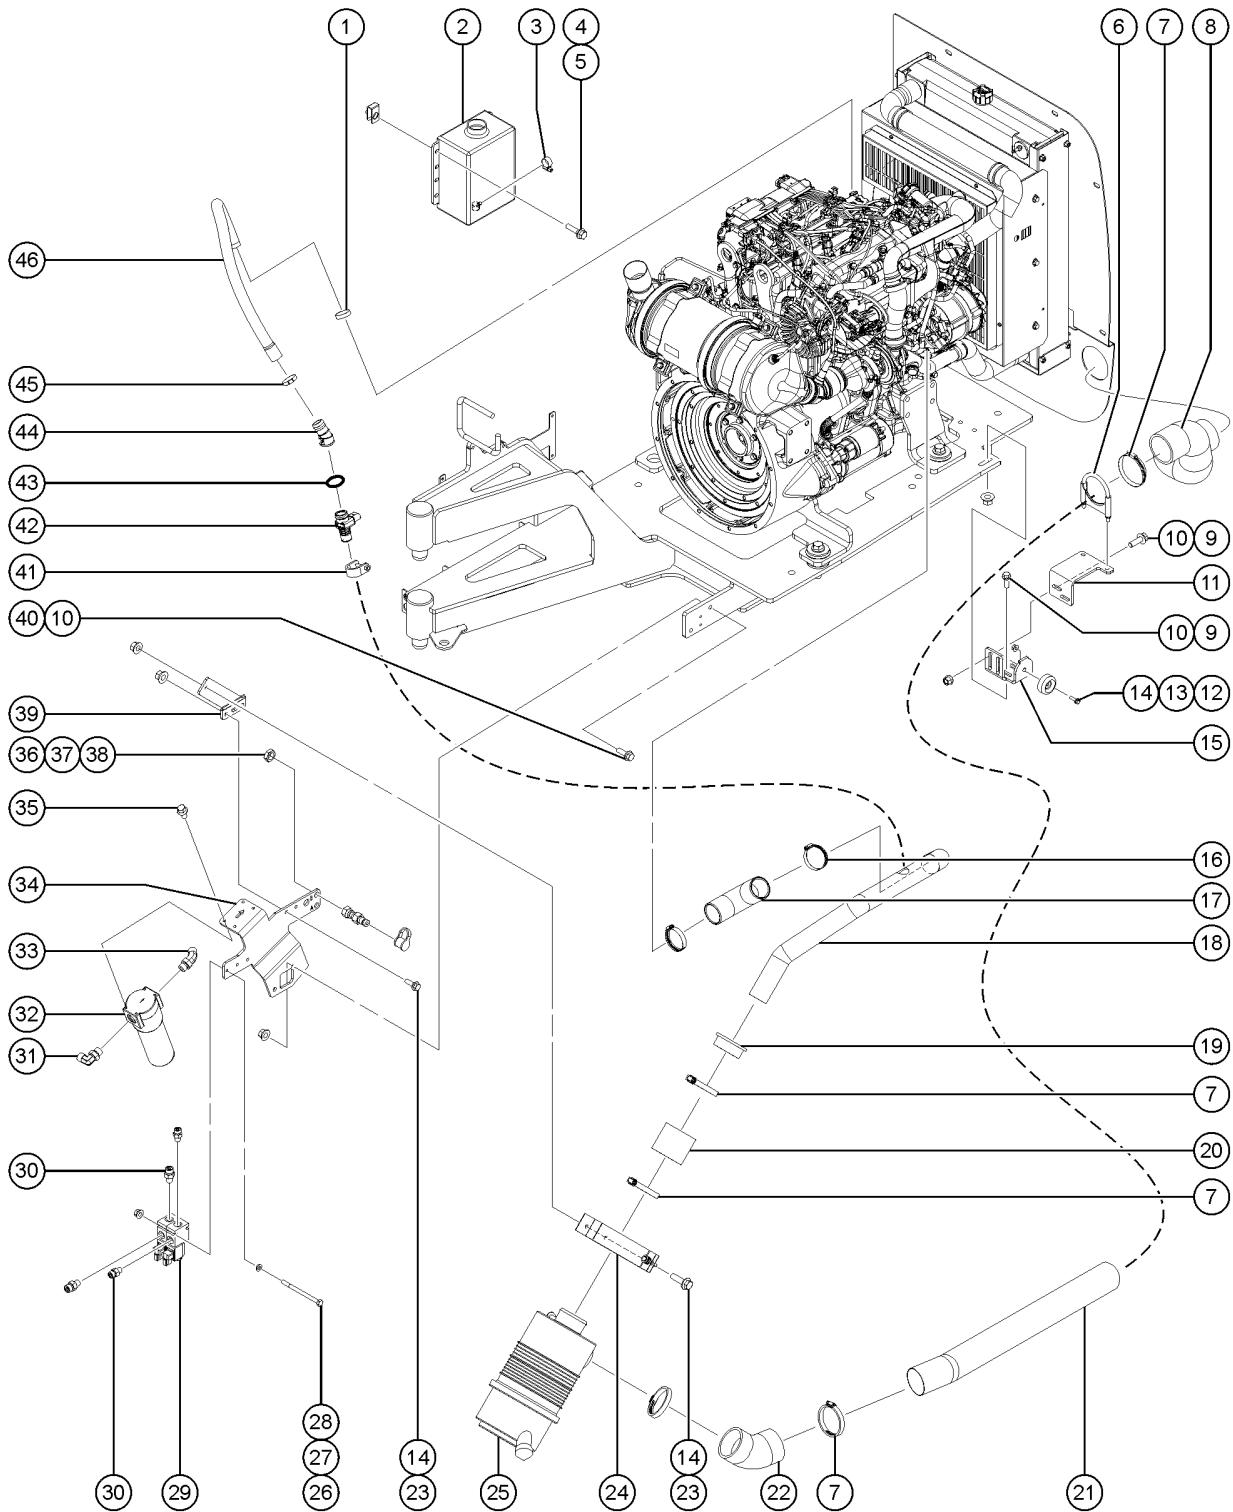

414.1 Perkins 854F-E34T Engine, View 2

Item	Part No.	Description	Qty.
25-	75451GT	AIR CLEANER COVER, SUPERBOOM* for 81467	
25-	52866GT	EVACUATOR VALVE-AIR CLEANER for 81467	
25-	62425GT	FILTER,AIR CLEANER, SUPERBOOM	
26	1251902GT	SCREW,HHC,M6-1.0X80,DIN931,10.	2
27	825355GT	WASHER,FLAT,M6,DIN125,ZAB	2
28	231513GT	NUT,TL FLG,M6-1.0,DIN6927,10,Z	2
29	218144GT	VALVE, FUNCTION ENABLE, ZX135	2
30	48905GT	CONN,520120-4***	4
31	48932GT	FITTING,ELBOW,90D,520220-8***	1
32	1267807GT	ASSEMBLY, MED. PRESS. FILTER,	1
33	48937GT	ELBOW,45D,520320-8	1
34	215517GT	FORMING,CHARGE FILTER MOUNT	1
35	824077GT	SCREW, HHF, 1/4-20 X .5, 8, ZAG	4
36	75574GT	NUT,BULKHEAD,520118-4	2
37	49207GT	NIPPLE, DIAGNOSTIC, ORFS, FM, SWIV	2
38	48880GT	CAP,DIAGNOSTIC NIPPLE	2
39	1251708GT	FORMINNG AIR CLEANER	1
40	231533GT	SCREW,HHF,M10-1.5X35,DIN6921,10.9,ZAB	2
41	219188GT	CLAMP,T-BOLT,27-29MM	1
42	1258541GT	PERKINS_BREATHER_HEATER	1
43	1258542GT	3.5X22 METRIC O-RING BUNA-70 G	1
44	1258540GT	CONNECTOR, BREATHER HEATER	1
45	1258538GT	CLAMP OETIKER 31.6MM GTH3088	1
46	1258504GT	3/4 ID HOSE 25FT R	1