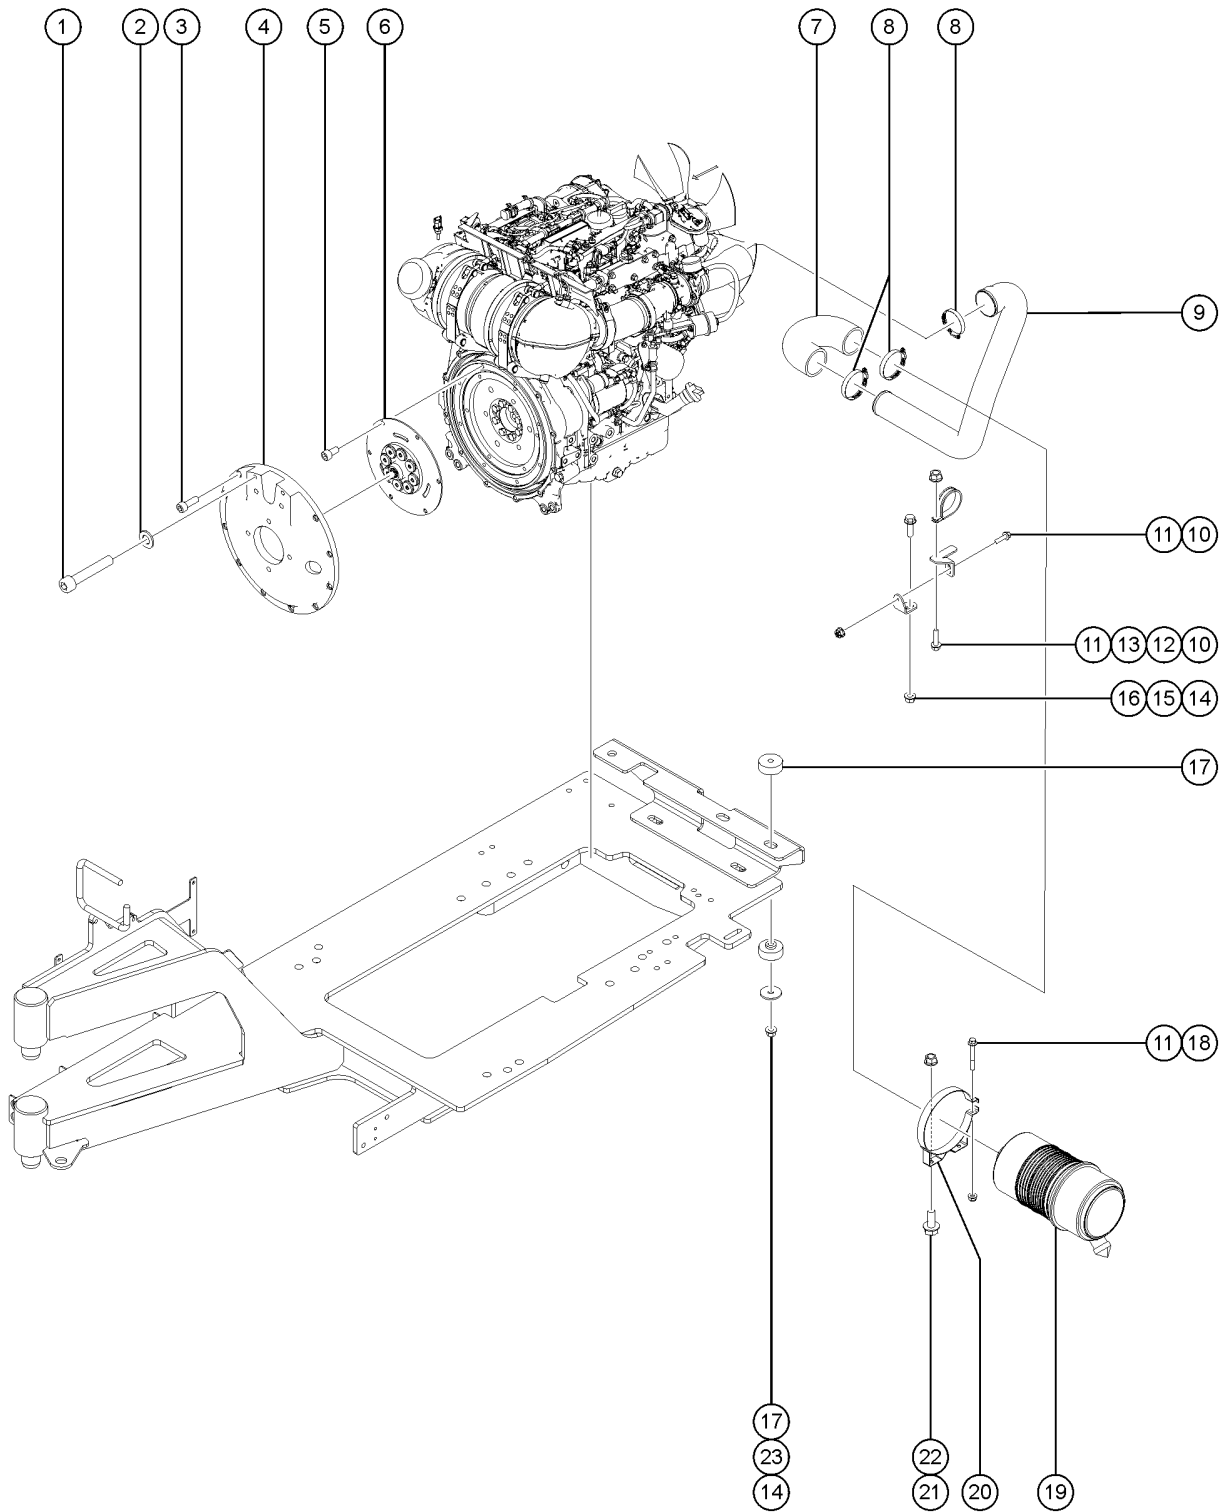

420.1 Deutz TCD 2.2L, Stage V - View 3 (from SN SX180H-743)

Item	Part No.	Description	Qty.
-		Due to Stage V regulations, many engine replacement parts require the engine serial number at time of order placement. When ordering engine parts please have both machine and engine serial numbers available. For internal engine parts, contact engine dealer	
1	1257481GT	SCREW,SHC,M10-1.5X60,DIN912,12.9,ZAB	2
2	824145GT	WASHER,FLAT,M10,DIN125,ZAB	2
3	1255666GT	SCREW,SHC,M10-1.50X30,DIN912,12.9,ZAB	10
4	70381GT	COVER,FLYWHEEL CASTING	1
5	1255665GT	SCREW,SHC,M10-1.50X20,DIN912,12.9,ZAB	6
6	128004GT	COUPLER,15 TOOTH,FBA,SAE8***	1
7	1293912GT	HOSE, AIR INTAKE, 2.50" I.D.	1
8	30971GT	CLAMP,HOSE,3.0"	3
9	1289112GT	PIPE, FILTER TO TURBO, TCD 2.2	1
10	824079GT	SCREW,HHF,1/4-20X1,8,ZAG	2
11	1277924GT	NUT,NYLOCK FLG,1/4-20,F,ZAG	3
12	1295534GT	FORMING, CLAMP AIR TURBO PIPE, TD 2.2L	1
13	101626GT	CLAMP,2.5,#40 X 1/4,RUB CUSH	1
14	1274322GT	NUT,NYLOCK FLG,3/8-16,F,ZAG	4
15	1295535GT	FORMING, CLAMP AIR TURBO PIPE, TD 2.2L	1
16	824091GT	SCREW, HHF, 3/8-16 X 1.25, 8, ZAG	1
17	24038GT	SHOCK MOUNT,SMALL	6
18	1253485GT	SCREW,HHF,1/4-20X2,8,ZAG	1
19	63463GT	AIR CLEANER,NELSON***	1
19-	62420GT	FILTER,AIR***	
19-	58415GT	CLIP,AIR CLEANER END CAP***	
19-	65810GT	BAFFLE, AIR CLEANER (27915)**	
19-	52866GT	EVACUATOR VALVE-AIR CLEANER	
20	33931GT	MOUNTING BAND (27915)	1
21	824085GT	SCREW,HHF,5/16-18X.75,8,ZAG	2
22	1274167GT	NUT,NYLOCK FLG,5/16-18,F,ZAG	2

420.1 Deutz TCD 2.2L, Stage V - View 3 (from SN SX180H-743)