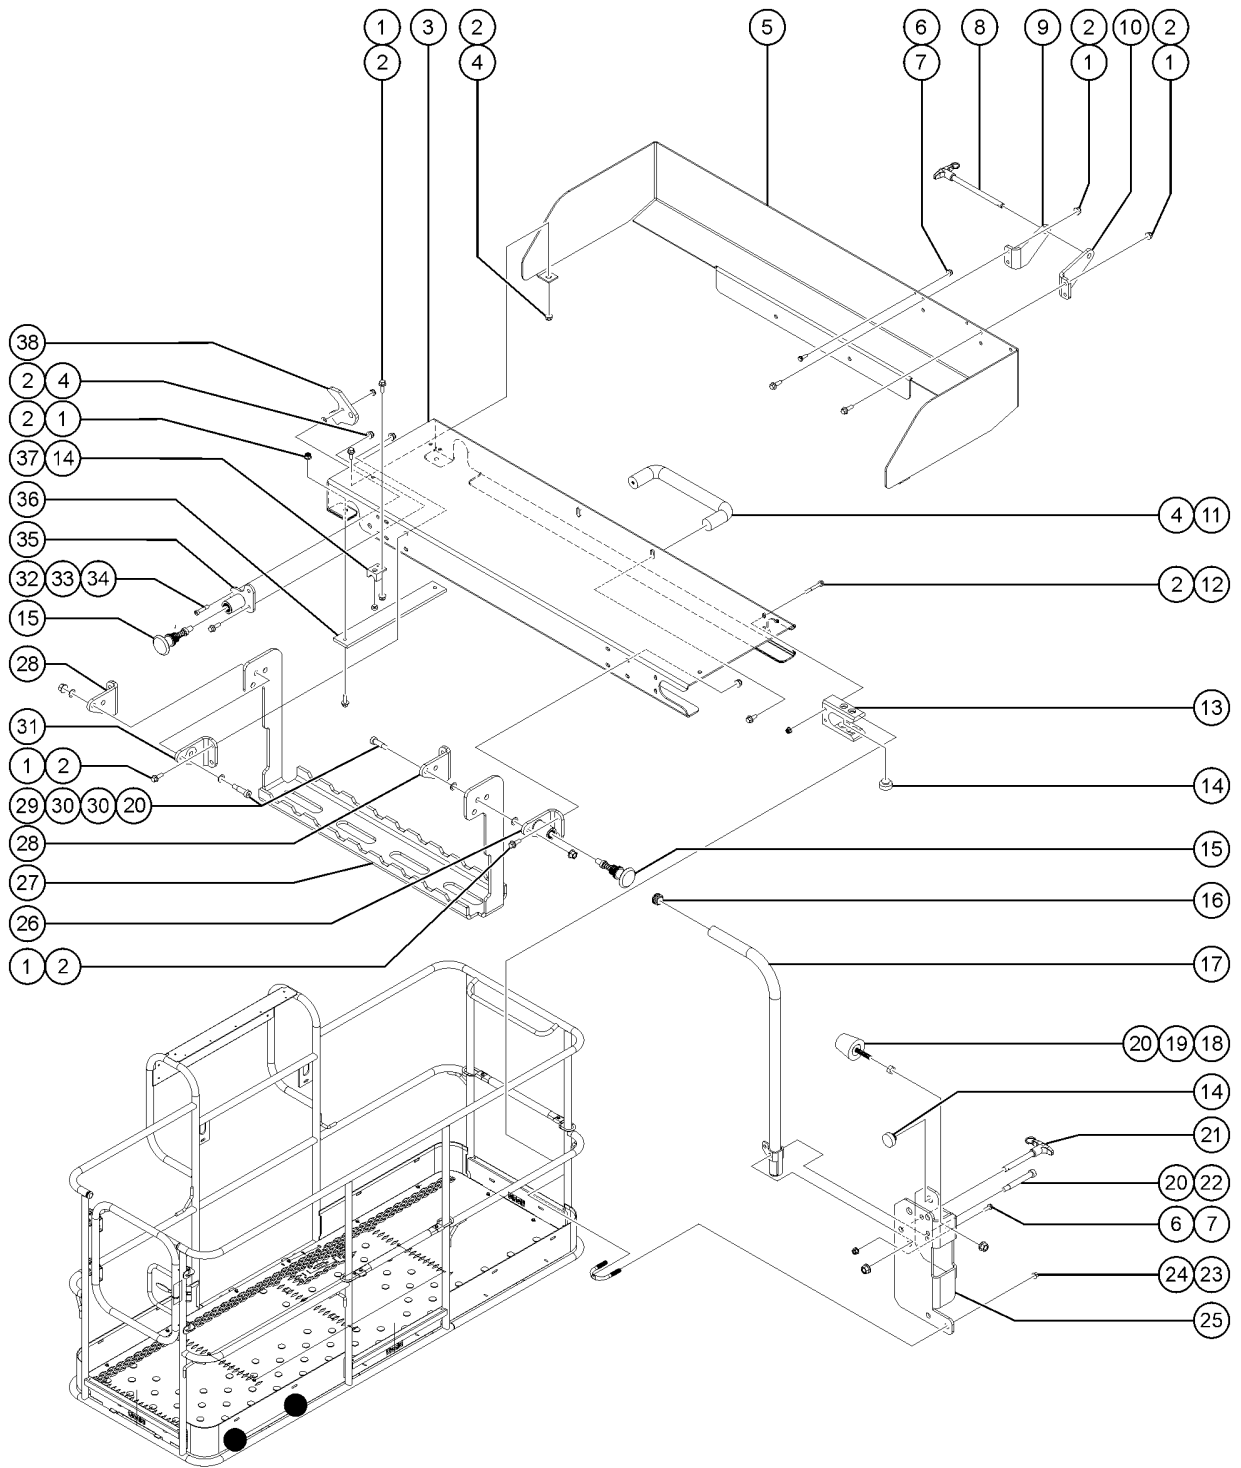

820.1 Lift Tools Access Deck - 8 Feet (from SN SX180H-365)

820.1 Lift Tools Access Deck - 8 Feet (from SN SX180H-365)

<i>Item</i>	<i>Part No.</i>	<i>Description</i>	<i>Qty.</i>
26	1291844GT	WELDMENT, ACCESS DECK STEP LOCK	1
27	1291801GT	FORMING, ACCESS DECK STEP, 8FT PLATFORM	1
28	1291804GT	FORMING, ACCESS DECK LEFT EYE, 8FT PLATFORM	2
29	1291819GT	BOLT,SHS,3/8X7/8X5/16-18,ZAG	2
30	1292828GT	WASHER,FLAT,.39,.625,.036,ZAG	4
31	1291803GT	FORMING, ACCESS DECK RIGHT EYE, 8FT PLATFORM	1
32	1291818GT	BOLT,SHS,1/4X.75X1/4-20,ZAG	1
33	1291821GT	WASHER, FLAT, 1/4X1/16X1/2, AL	1
34	1283026GT	NUT,LP NYLOCK,1/4-20,2,ZAG	1
35	1291809GT	WELDMENT, LIFT TOOLS MIDRAIL LOCK	1
36	1291807GT	PLATE, STIFFENER BAR	2
37	1291813GT	WEAR PAD, VERTICAL MIDRAIL SLOT	2
38	1291806GT	PLATE, MIDRAIL HOOK	1