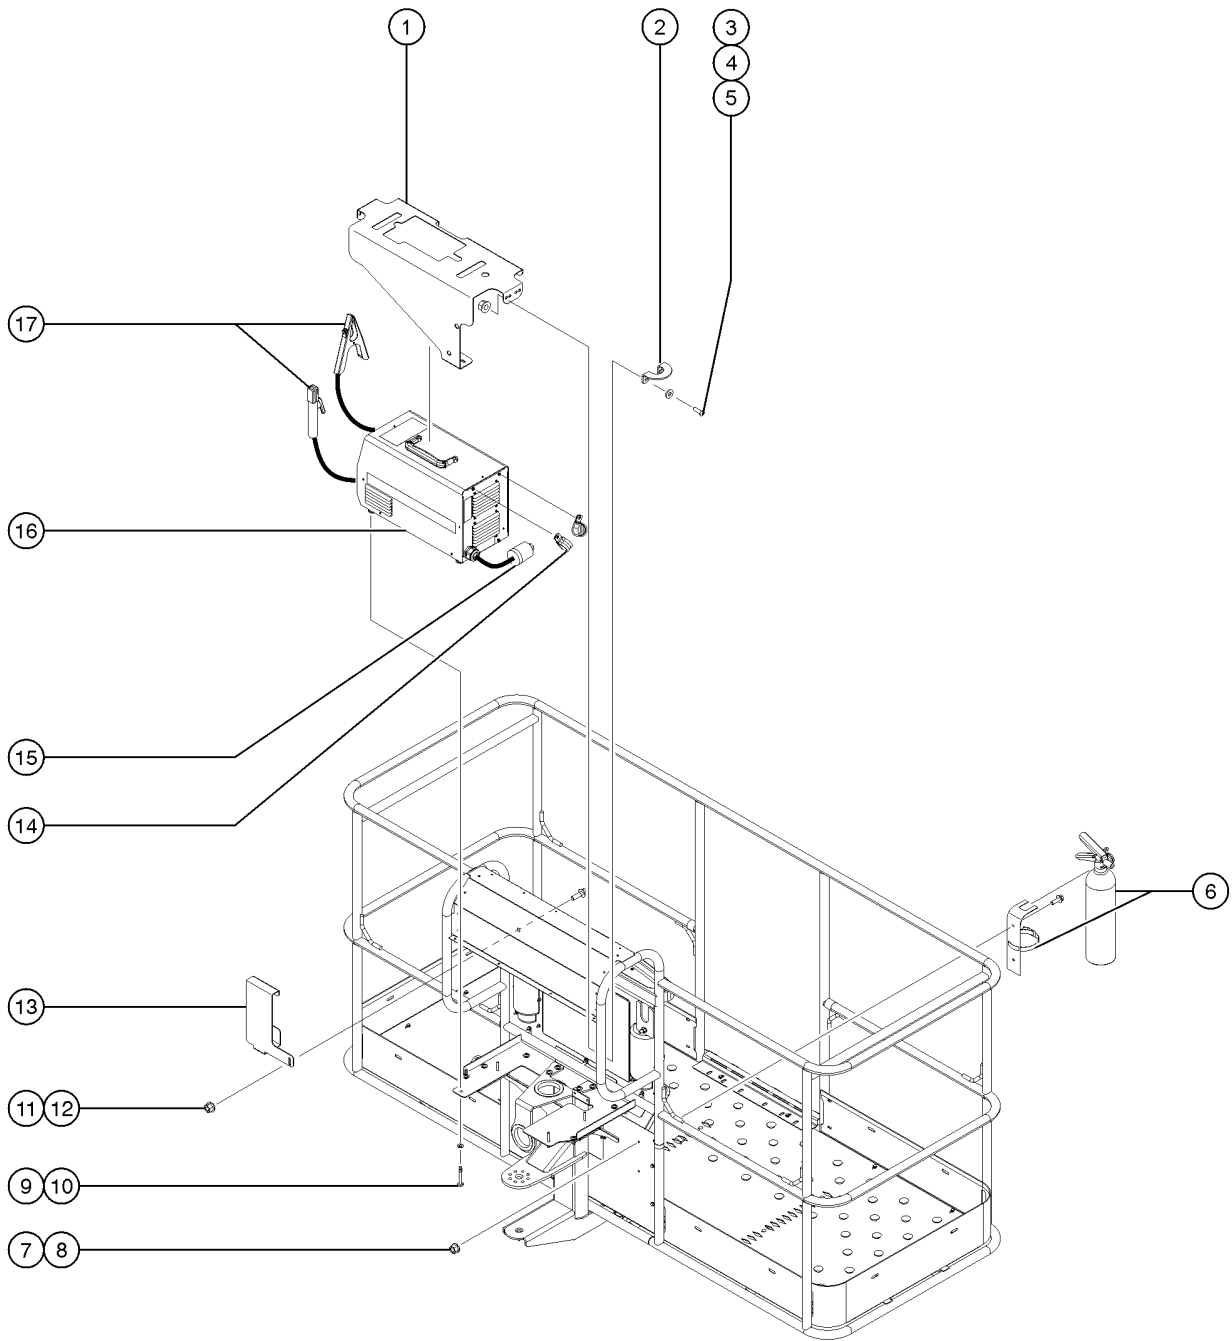

813.1 Welder Option

Item	Part No.	Description	Qty.
A	110276GT	FIRE SLEEVE, 1.25"	26
B	110277GT	FIRE SLEEVE, 2.46"	28
C	28443GT	CABLE TIE, 11.5" BLACK	
D	128323GT	BIT, TORX SOCKET, SECURITY	1
1	101547PGT	BRACKET, WELDER SUPPORT, PNT	1
2	217366GT	BRACKET, WELDER TOP	2
3	128322GT	SCREW, 5/16-18X1.00, SECURITY TO	5
4	825358GT	WASHER, FLAT, 5/16, USS, ZAG	5
5	824028GT	NUT, TL FLG, 5/16-18, G, ZAG	5
6	88406GT	FIRE EXTINGUISHER	1
7	824027GT	NUT, TL FLG, 1/4-20, G, ZAG	2
8	824078GT	SCREW, HHF, 1/4-20X.75, 8, ZAG	2
9	106141GT	SCREW, SECURITY, 1/4-20 X 1.75LG	
10	824113GT	WASHER, FLAT, 1/4, USS, ZAG	
11	824029GT	NUT, TL FLG, 3/8-16, G, ZAG	1
12	824092GT	SCREW, HHF, 3/8-16 X 1.5, 8, ZAG	1
13	106204PGT	BRACKET, V275S WELD LEADS	1
14	18666GT	CLAMP, 1.00, #16 X 1/4, RUB CUSH	2
15	214623GT	PLUG, 3P, 30A, 4 WIRE, MALE	1
16A	101525GT	WELDER, INVERTEC V275-S	1
16A-	106183GT	FUSE, .6AMP, 250V, WELDER, V275S	
16B	214619GT	WELDER, MILLER, CST 280	1
17	106275GT	KIT, WELD LEADS ASSY, V275S	1