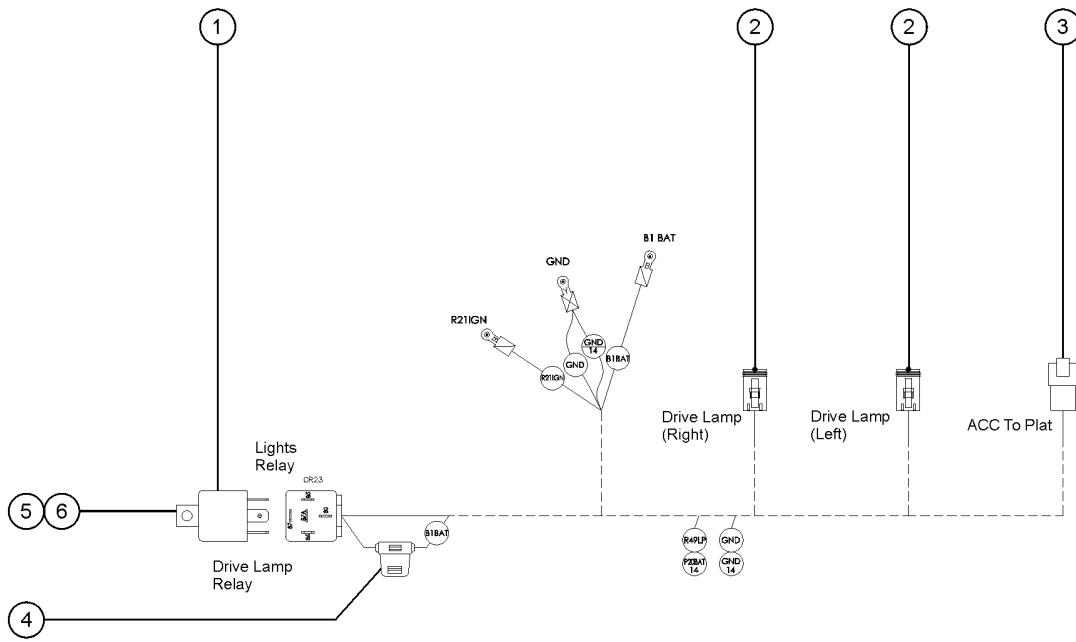

315.101 Harness, Lights, Super X

<i>Item</i>	<i>Part No.</i>	<i>Description</i>	<i>Qty.</i>
-	823521GT	HARNESS, LIGHTS, SUPER X	1
1	19274GT	RELAY,SPDT,12V(AUTO)**	1
2	119056GT	CONN PLUG 2 WAY ENDCAP DT	2
2-	60425GT	LOCK,PLUG 2 WAY, 14-18GA	2
3	60529GT	CONN,RECEP 2 WAY,12-14GA	1
3-	60530GT	LOCK,RECEP 2 WAY,12-14GA	1
4	67505GT	FUSE,10 AMP,ATC	1
4-	121657GT	FUSE HOLDER,ATC 1-20 AMPS	1
5	49819GT	SCREW,PHILLIPS,PHM,10-32 X .5	1
6	6178GT	NUT,NYLOCK,10-32	1