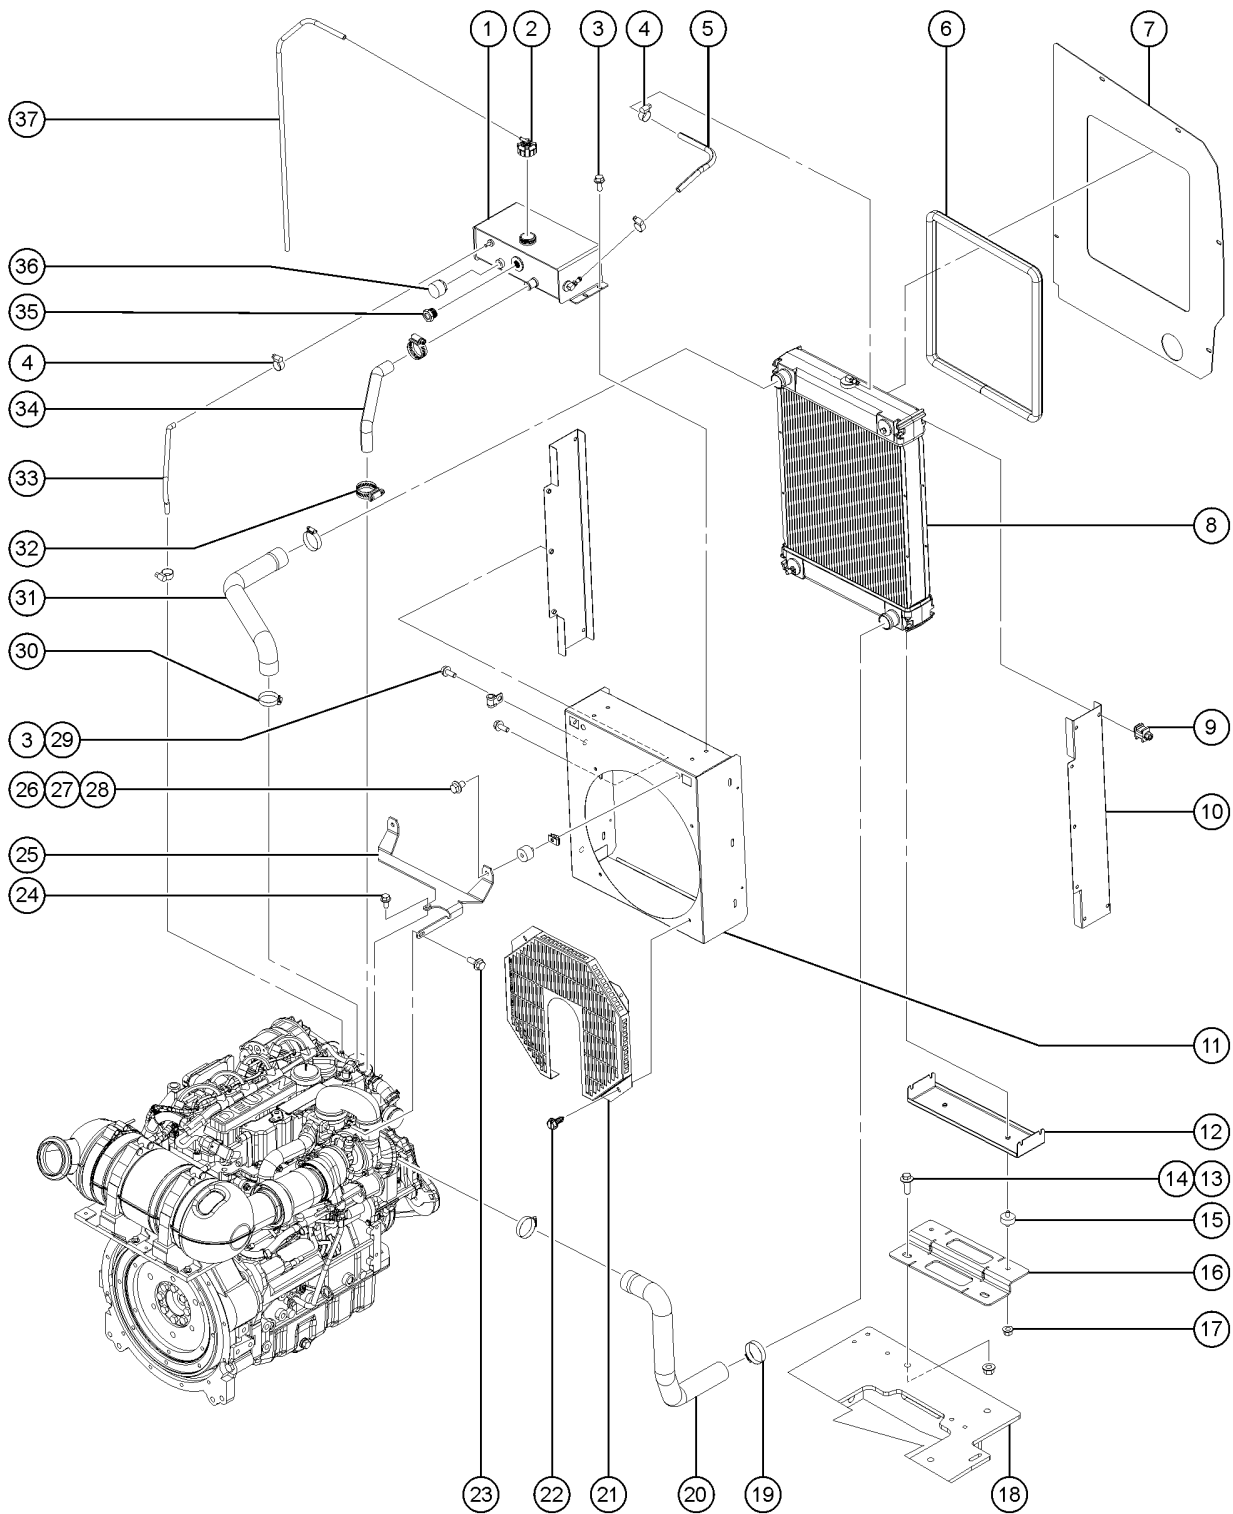

404.1 Deutz D2.9L4 Engine, View 1

Item	Part No.	Description	Qty.
A-		Due to Tier 4 regulations, many engine replacement parts require the engine serial number at time of order placement. When ordering engine parts please have both machine and engine serial numbers available. For internal engine parts, contact engine dealer	
B-	1262866GT	FAN BELT, ALTERANTOR	
C-	1262487GT	BELT,AIR PUMP,PERKINES 404F-22T	
D-	237730GT	ENGINE KIT, DEUTZ TD 2.9	
E-	1257246GT	HARNES, DEUTZ 2.9, TIER 4, SUPER X	
F-	1252014GT	COOLING SYSTEM RCP-13-077 (includes items 2-4, 8-12, 19-21, 30, 33-34 and 36)	
G-	1277974GT	PINS,CONNECTOR,INJ HARNES,D2.9	
H-		(DEUTZ OXIDATION CATALYST/MUFFLER)(contact Genie Parts; engine serial number required)	
1	1294613GT	DEGAS TANK,AL,RCP-13-077	1
2	1254081GT	PRESSURE CAP RCP	1
3	824132GT	SCREW,HHF,M8-1.25X20,DIN6921,10.9,ZAB	6
4	21465GT	CLAMP,HOSE,.25" - .63" X .3125	4
5	823420-1400GT	HOSE,HEATER,3/8" 14"	14
6	1261077GT	TRIM, RUBBER "D" SEAL, 3/16	1
7		FORMING,DEUTZ 2.9L COUNTER WEI (refer to 409.1)	1
8	1252015GT	RADIATOR RCP	1
9	1253233GT	ISOLATOR ASSY RCP RADIATOR	8
10	1253231GT	FORMING RADIATOR SIDE MOUNT	2
11	1253230GT	FORMING FAN SHROUD RCP 2.9T	1
12	1253232GT	FORMING RADIATOR BOTTOM MOUNT RCP	1
13	1251894GT	SCREW,HHF,M16-2.0X45,DIN6921,1	2
14	1251893GT	NUT,TL,FLG,M16-2.0,DIN6927,10,ZAB	2
15	1255631GT	ISOLATOR, M10-1.50, 5/8" HIGH	2
16	1251720GT	WELDMENT, RADIATOR MOUNT	1
17	231529GT	NUT,TL FLG,M10-1.5,DIN6927,10, ...	2
18		Ref. WELDMENT, ENGINE TRAY (refer to 409.1)	
19	35434GT	CLAMP,HOSE,2.00***	2