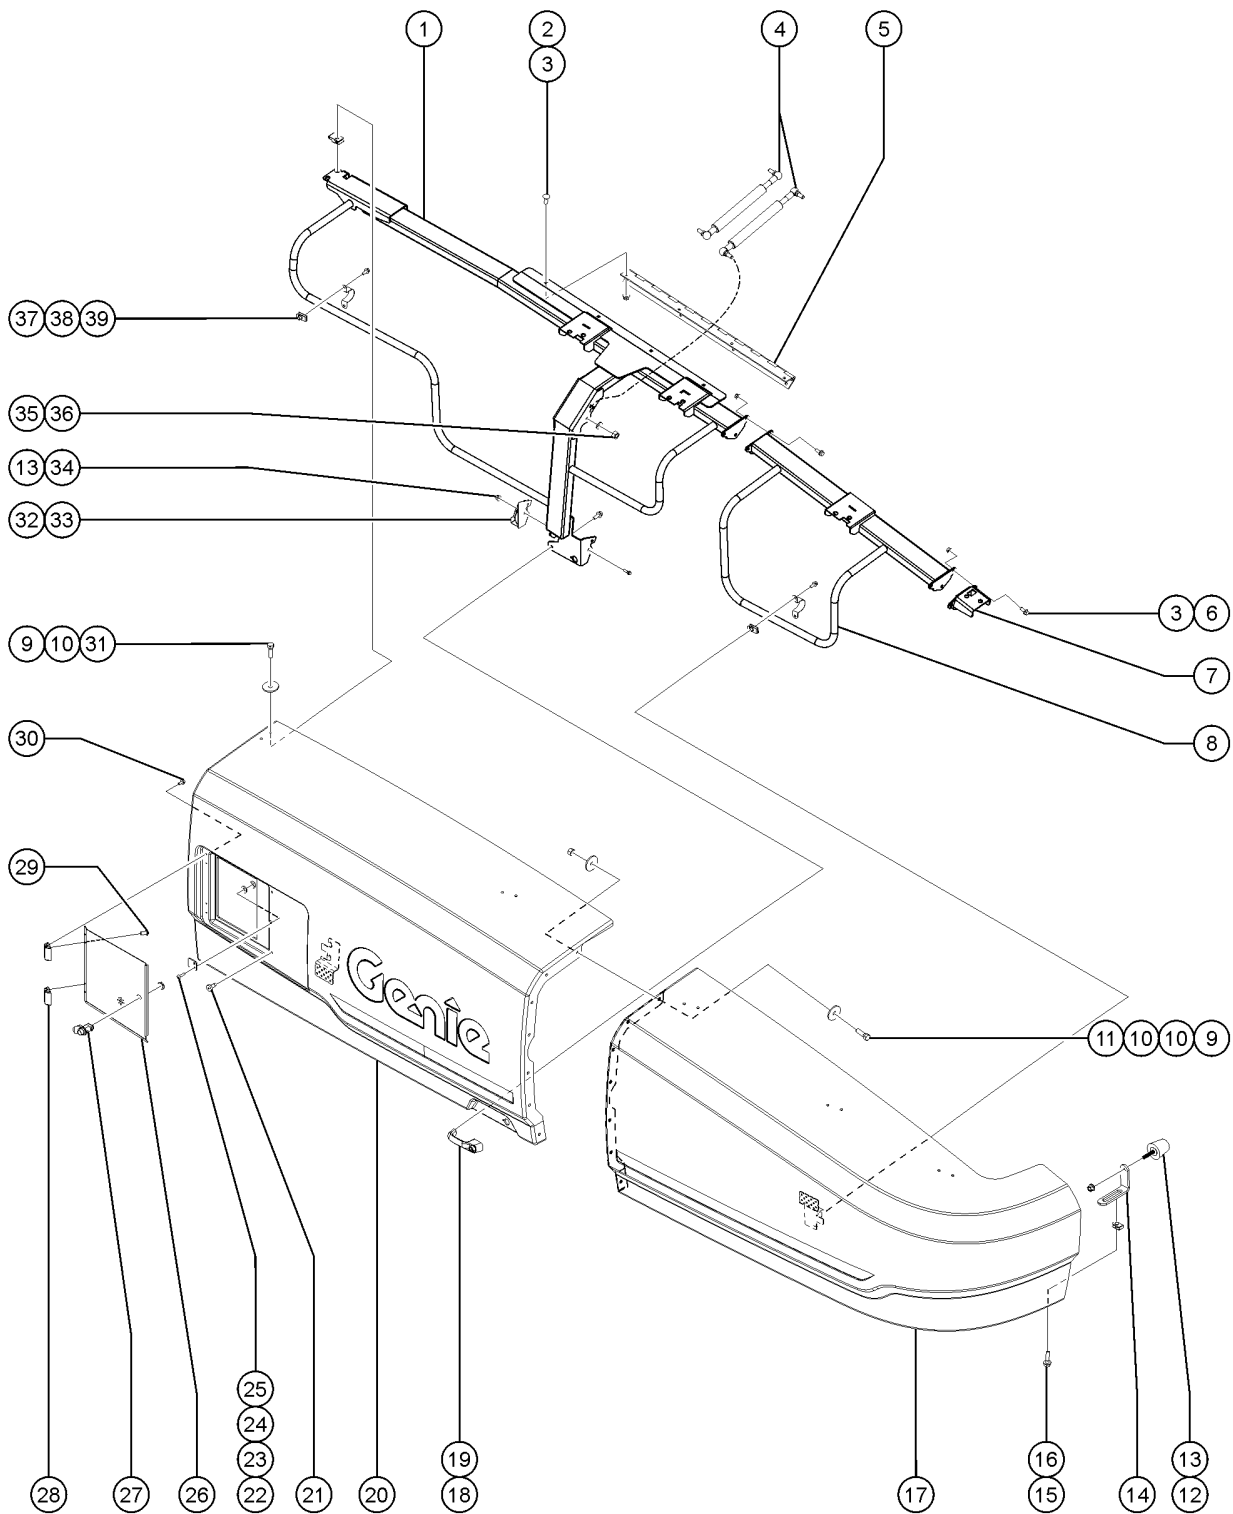

309.2 Turntable Covers, Tank Side

Item	Part No.	Description	Qty.
1	1259037GT	WELDMENT,COVER SUPPORT,TANK	
2	824125GT	BOLT, CARRIAGE, 3/8-16 X 1, 5, ZAG	
3	824029GT	NUT,TL FLG,3/8-16,G,ZAG	
4		Ref. GAS STRUT,390 LB	2
		(Refer to 309.1)	
5		Ref. HINGE,COVER,40IN	1
		(Refer to 309.1)	
6	824090GT	SCREW,HHF,3/8-16X1,8,ZAG	
7	1259013GT	FORMING,COVER MOUNT,REAR	
8	1259035GT	WELDMENT,COVER SUPPPORT,NOSE,T	
9	824068GT	SCREW, HHC, 3/8-16 X 1.25, 8, ZAG	
10	824120GT	WASHER, FLAT, .375 X 1.50 X .125, ZAG	
11	1256468GT	NUT,3/8-16,8,ZAG	
12	111580GT	BUMPER,RUBBER,1.19DX1.5X.31-18	
13	824028GT	NUT,TL FLG,5/16-18,G,ZAG	1
14	1261814GT	FORMING,BUMPER,NOSE	1
15	231512GT	SCREW,HHF,M6-1.0X25,DIN6921,10.9,ZAB	
16	219697GT	SPRING CLIP,M6-1.0,3.4-6.3MMX1	
17	1259031GT	ASSEMBLY,COVER,TANK NOSE MOUNT	
18	1256054GT	HANDLE,YELLOW LOCKING,CODE 455	
18-	37947GT	KEYS,10 PACK***	
		sold separately	
18-	83093GT	KEY SINGLE***	
		sold separately	
19	231532GT	SCREW,HHF,M6X20,DIN6921,10.9,Y	
20	1259672GT	ASSEMBLY,COVER,TANK MOUNT	
		includes 1255367, 1261798, 1259010, 60874-5625	
20-	1255367GT	COVER,SWING CHASSIS,TANK SIDE	
		Excluding Ground Control Cover, forming, and trim lock	
20-	1261798GT	ASSY,GROUND CONTROL COVER	
20-	1259010GT	FORMING,COVER TUBE MOUNT	
		attaches to 1259672 using Plexus MA300 Adhesive	
20-	60874-5625GT	TRIM LOCK,1/4"	
		installs on rear edge of 1259672	
21	34619GT	BUMPER,RUBBER***	2
22	824215GT	SCREW,PHPM,10-32X.75,ZAG