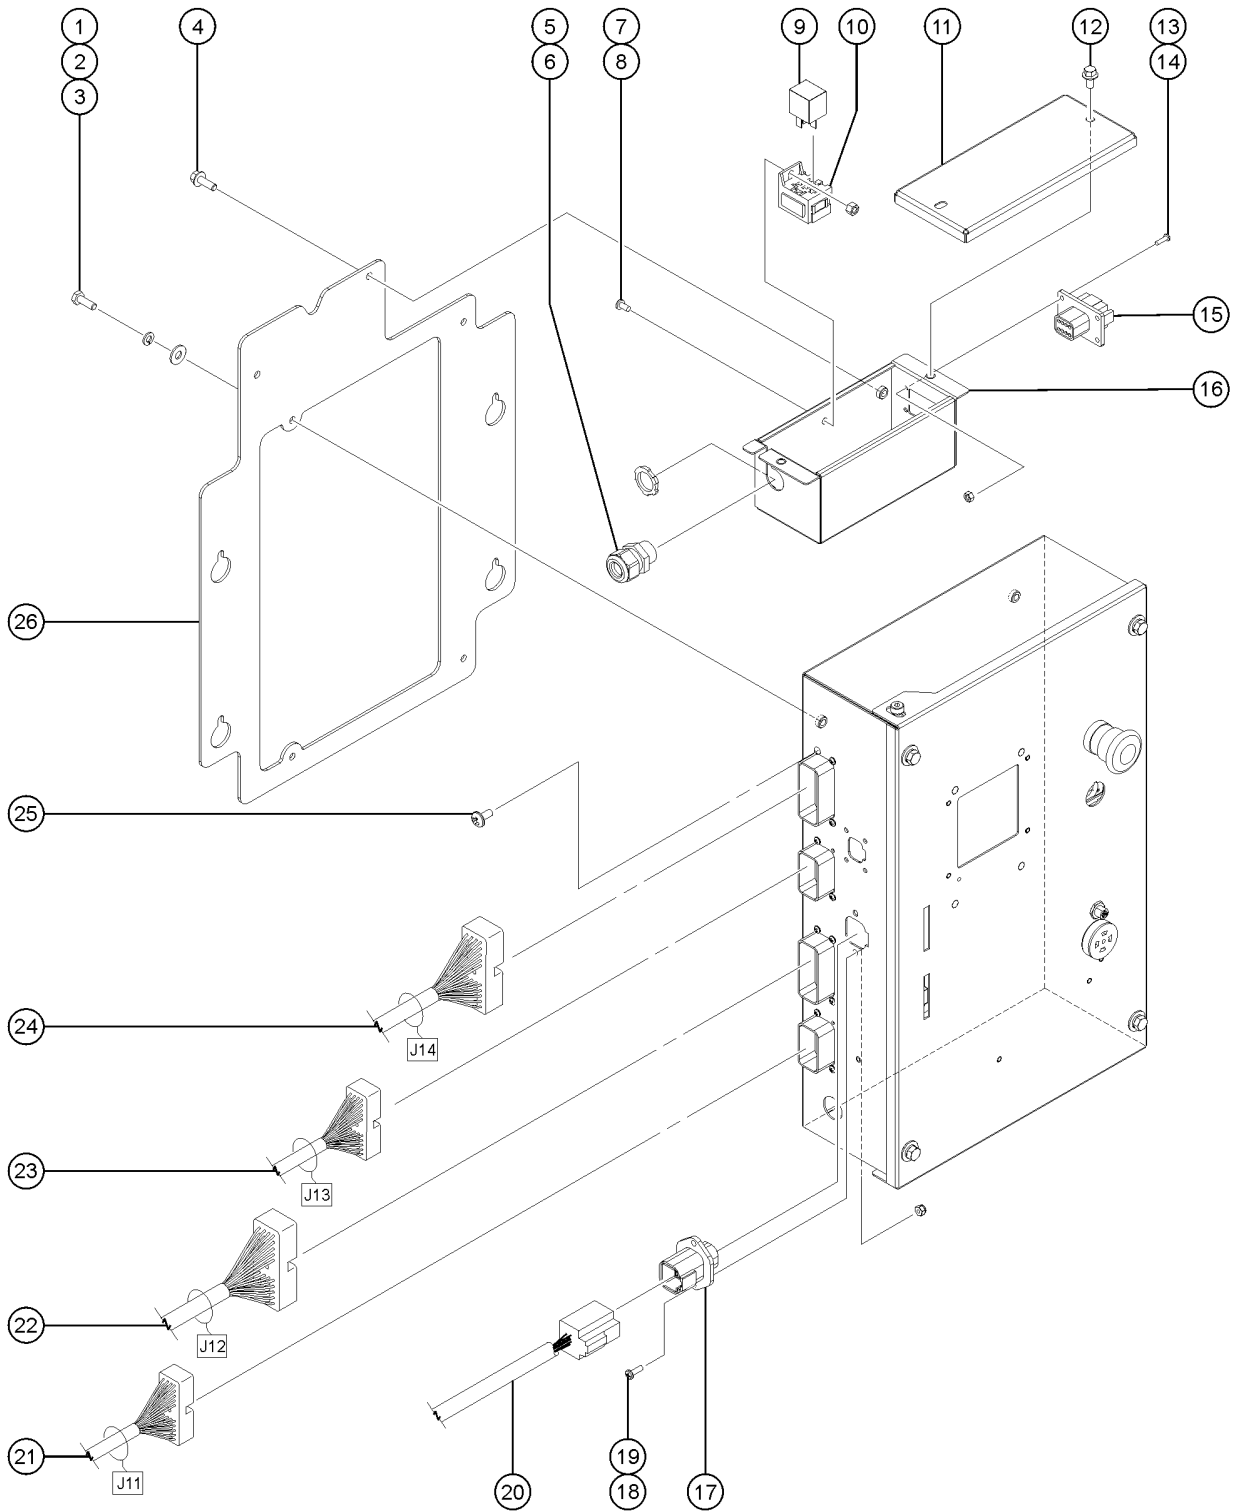

313.2 Ground Control Box Deutz TD2011-L04i and Perkins 1104D-44T - View 2

313.2 Ground Control Box Deutz TD2011-L04i and Perkins 1104D-44T - View 2

<i>Item</i>	<i>Part No.</i>	<i>Description</i>	<i>Qty.</i>
22B	1272753GT	HARNESS, LOWER LS/SCON, SX180 (from SN 360)	
23A	232988GT	HARNESS, DEUTZ ENGINE, TD2011L (J13) TO SN SX180H-702	1
23-	1291165GT	HARNESS, DEUTZ ENGINE, TD2011L04i FROM SN SX180H-703	
23B	232989GT	HARNESS, PERKINS ENGINE, 1104D TO SN SX180H-702	1
	1291191GT	HARNESS, PERKINS ENGINE, 1104D FROM SN SX180H-703	
24	232990GT	HARNESS, FUNCTION MANIFOLD, SUPER X 180RJ (J14)	1
24-	60515GT	CONN,PLUG 35 WAY, 16-20GA WHT	
25	122351GT	SCREW,#4X1/4,HI-LO,PH PHIL,TAP	1
26	1261766GT	PLATE, GROUND CTRL BOX