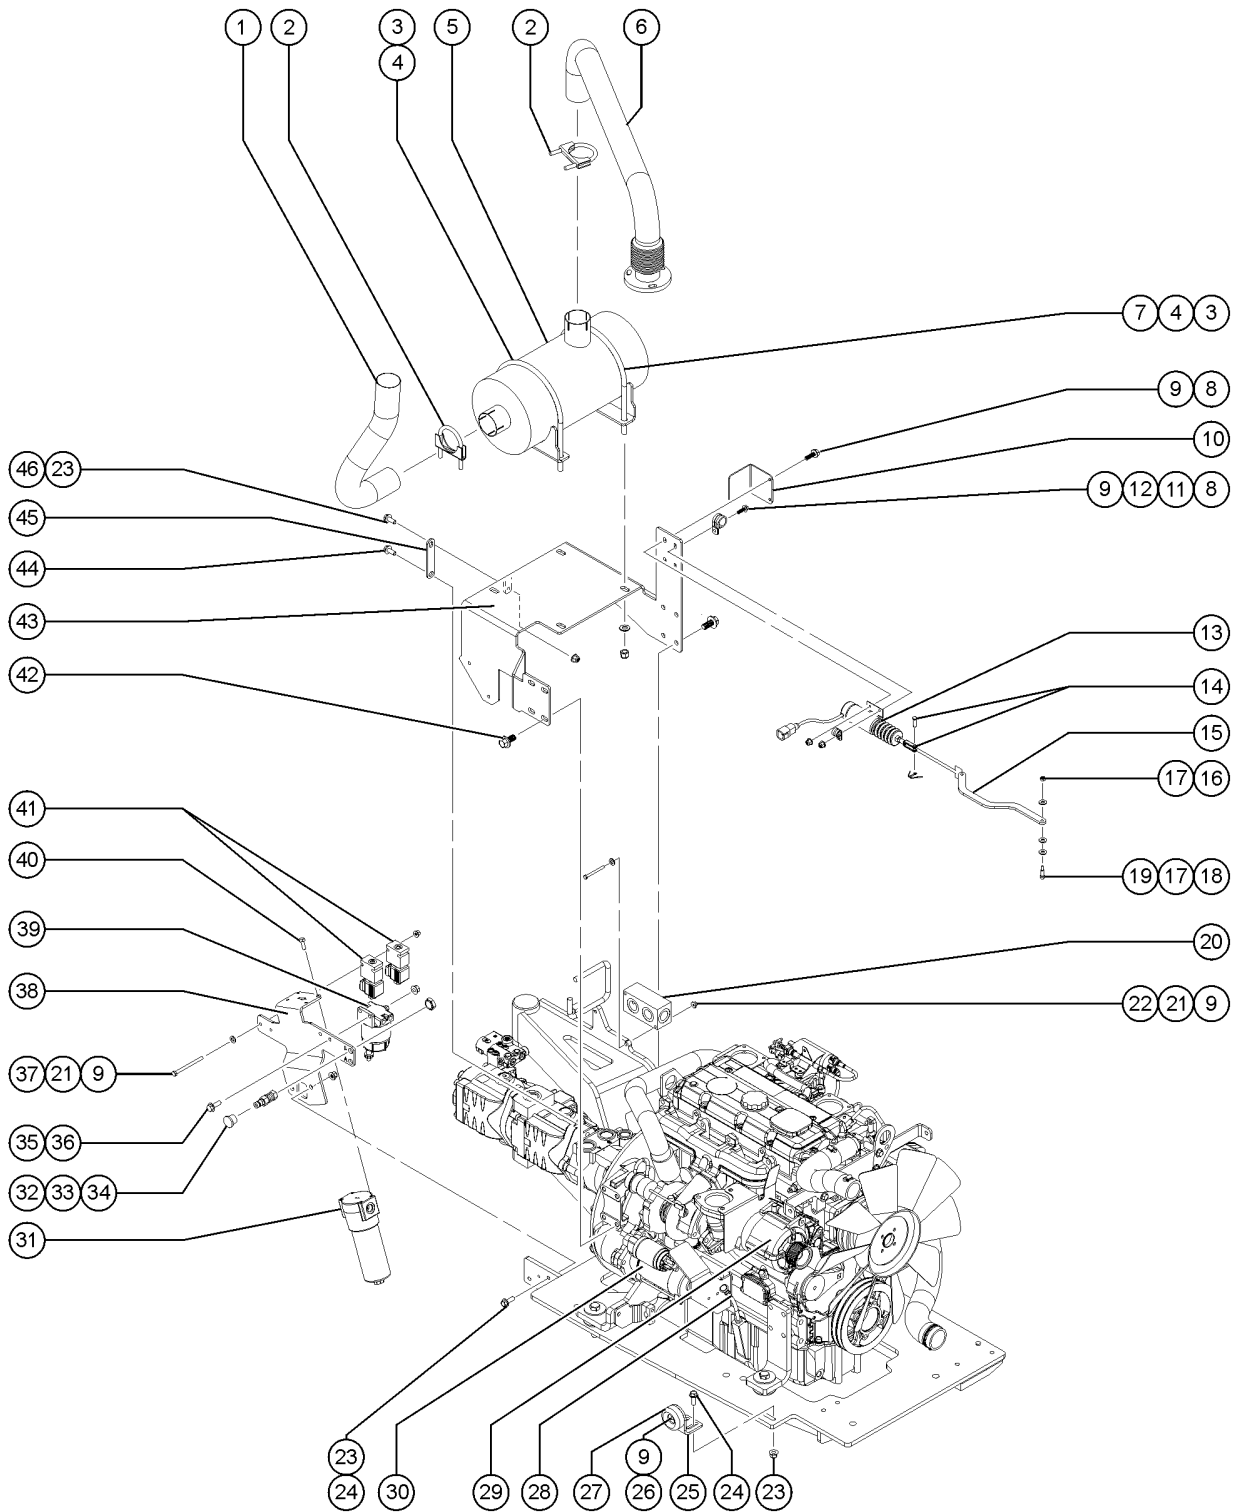

411.1 Perkins 1104D-44T - View 2

Item	Part No.	Description	Qty.
-		Verify Engine Make and Model Before Ordering	
-		For internal engine parts, contact engine dealer	
1	215496GT	TAIL PIPE,PERKINS 1104	1
2	71911GT	CLAMP,MUFFLER, 2.50 INCH	
3	70449GT	U-BOLT,1/2-13 X 8.5	2
4	70483GT	FORMING,8.5' MUFFLER MOUNT	2
5	70444GT	MUFFLER,2.5"INLET/OUTLET	1
6	215500GT	WELDMENT,HEADER PIPE, PERKINS	1
7	1251997GT	NUT,TL FLG,1/2-13,G,ZAG	4
8	231532GT	SCREW,HHF,M6X20,DIN6921,10.9,Y	4
9	231513GT	NUT,TL FLG,M6-1.0,DIN6927,10,Z	4
10	215513GT	FORMING,HEAT SHIELD	1
11	61109GT	CLAMP,1.25,#20 X 7/16,RUB CSH	2
12	67897GT	CLAMP,0.56,#9 X 3/8,RUB CUSH	1
13	101957GT	SOLENOID,THROTTLE,ASSY.TROMB	1
14	21130GT	CLEVIS YOKE-1/4-28,PLTD W/PIN Includes clevis, pin and cotter pin	1
15	216758GT	THROTTLE LINKAGE, PERKINS 1104	1
16	1256467GT	NUT,TL FLG,10-24,F,Z	1
17	822955GT	WASHER,FLAT,NYLON.257X.5X.032	2
18	6584GT	SCREW,SHS,10-24 X .625	1
19	15436GT	WASHER,FLAT,NYLON.25 X.68 X.03	1
20	236240GT	MANIFOLD, RETURN BLOCK	1
21	825355GT	WASHER,FLAT,M6,DIN125,ZAB	
22	1251902GT	SCREW,HHC,M6-1.0X80,DIN931,10.	
23	231529GT	NUT,TL FLG,M10-1.5,DIN6927,10,	2
24	231533GT	SCREW,HHF,M10-1.5X35,DIN6921,10.9,ZAB	2
25	60729GT	FORMING,COVER STOP***	1
26	231531GT	SCREW,HHF,M6X30,DIN6921,10.9,Y	1