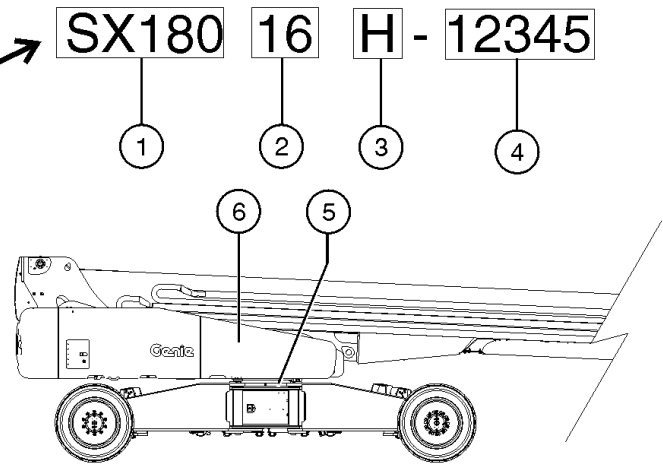

- 1 Model
- 2 Model year
- 3 Facility code

- 4 Sequence number
- 5 Serial label (located under cover)
- 6 Serial number (stamped on chassis)

From September 1, 2016

**Genie**  
A TEREX BRAND

Model:  
Serial number: SX180H-12345  
Year of manufacture: 2016  
Electrical schematic number:  
Machine unladen weight:  
Rated work load (including occupants):  
Maximum number of platform occupants:  
Maximum allowable side force :  
Maximum allowable inclination of the chassis: