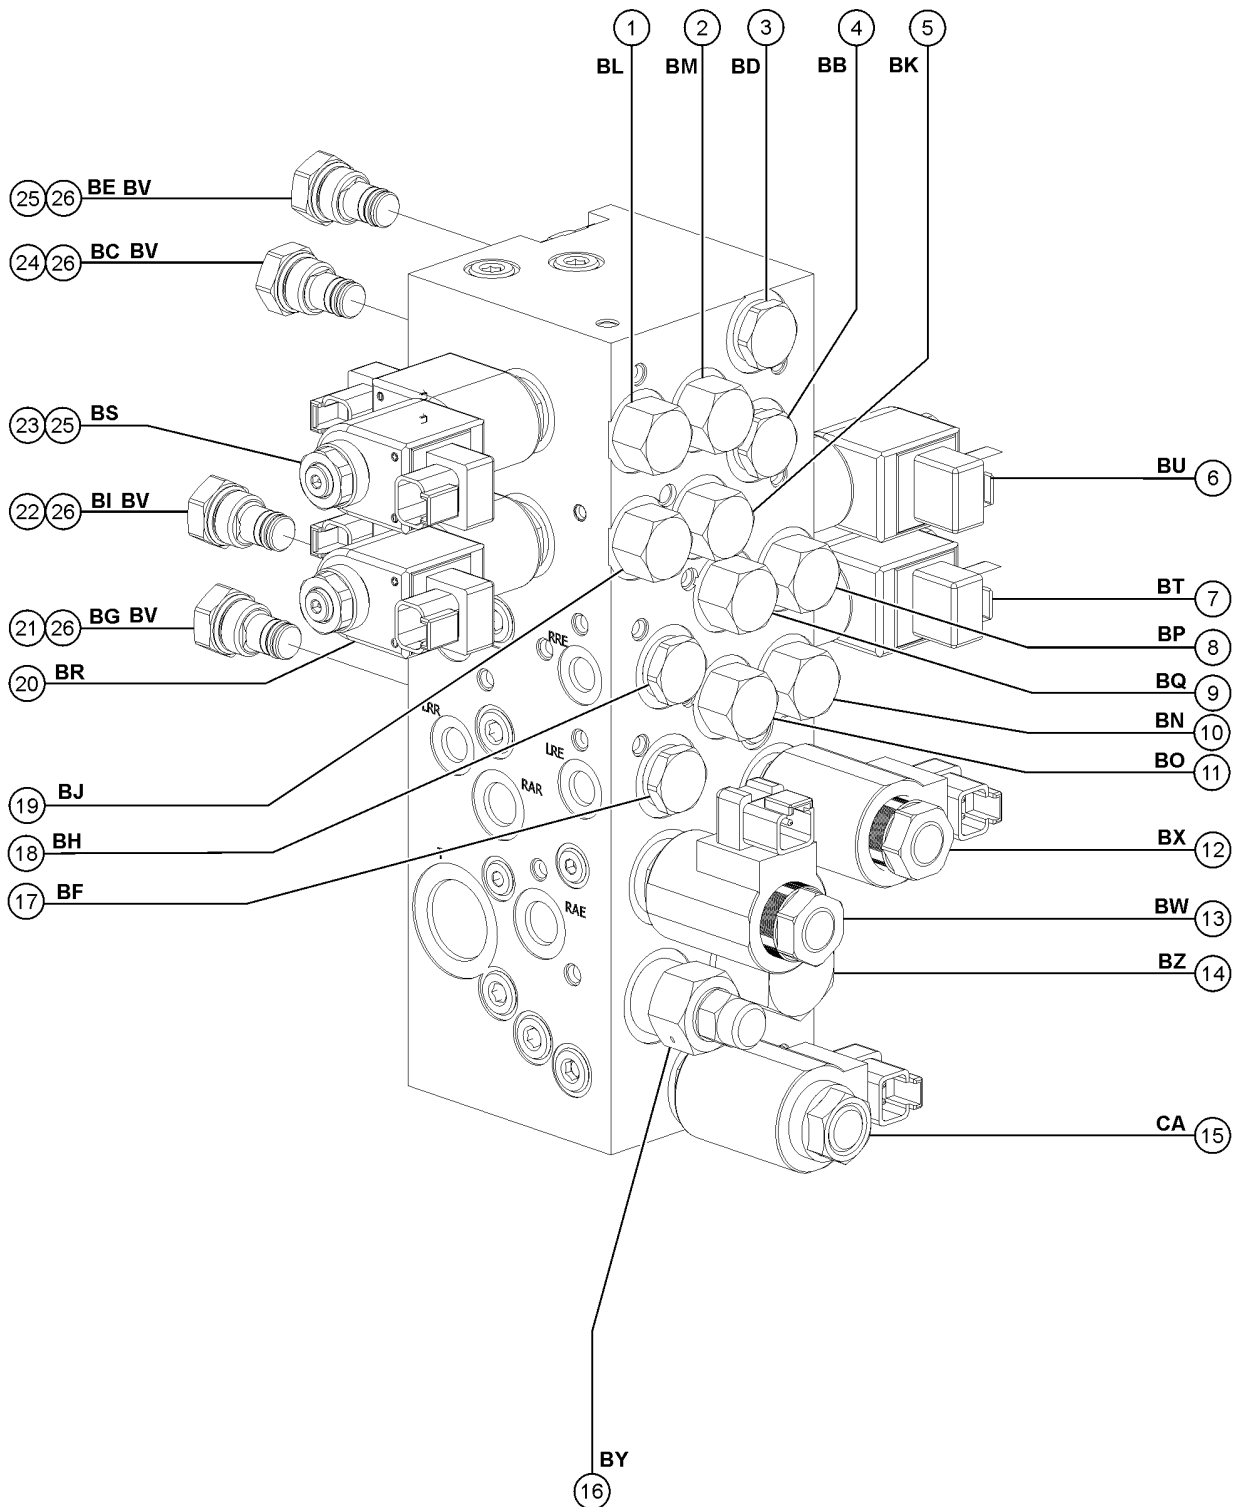

702.2 Steer and Axle Manifold (from SN SX180H-605)