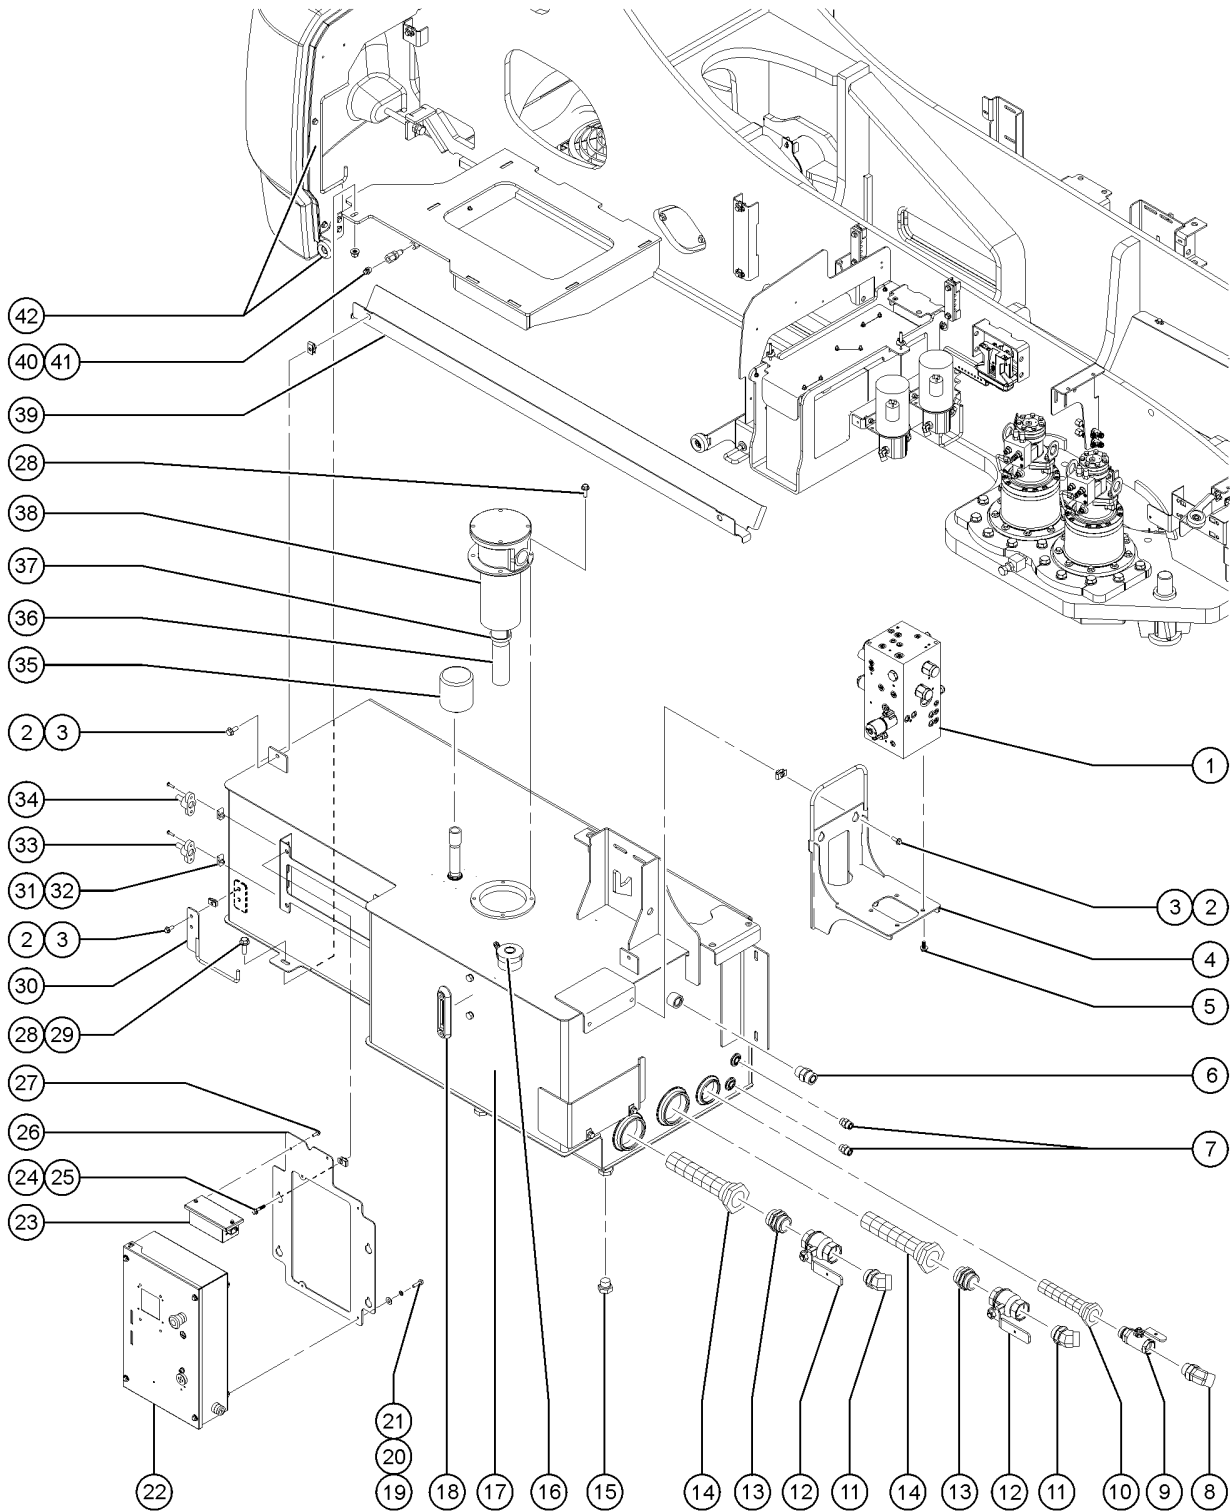

312.1 Hydraulic Tank Components

312.1 Hydraulic Tank Components

Item	Part No.	Description	Qty.
A	1289561GT	BRACKET, TELEMATICS	
A	1289520GT	MODULE, TELEMATICS, ZTR, M7, NORTH AMERICA	
A	1289521GT	MODULE, TELEMATICS, ZTR, M7, EMEA/APAC	
1		Ref. MANIFOLD,FUNCTION SX	
		(Refer to 703.1 and 703.2)	
2	231530GT	SCREW,HHF,M10-1.5X25,DIN6921,10.9,ZAB	
3	230074GT	SPRING CLIP,M10-1.5,1-6X19,ZAB	
4	1260507GT	WELDMENT, FUNCTION MAN. MNT	1
5	231087GT	SCREW,HHF,M12 X 1.75 X 25	
6	48960GT	FITTING,CONN,520120-12***	1
7	48933GT	CONN,520120-8***	2
8	48985GT	ELBOW,45D,520320-16	1
9	48996GT	VALVE,BALL,16 MSAE-16 FSAE***	1
10	75253GT	STRAINER ASSY,#16 O-RING	1
11	88354GT	ELBOW,45D,520320-24	2
12	75256GT	VALVE BALL,24 FSAE-24 FSAE***	2
13	75254GT	UNION,STR.THREAD 24***	2
14	75257GT	STRAINER ASSY,#24 O-RING	2
15	218727GT	PLUG, HEX HD, O-RING SAE #12	2
16	218593GT	CAP,HYD NON VENTED W/LOCK TAB	1
17	1258921GT	WLDT,HYDRAULIC TANK 118 GL	1
		Includes items 15, 16 and 18	
18	1260983GT	SIGHT GAUGE,220-312	1
19	824059GT	SCREW,HHC,1/4-20X.75,8,ZAG	
20	824109GT	WASHER,LOCK,1/4,ZAG	
21	824113GT	WASHER,FLAT,1/4,USS,ZAG	
22		Ref. ASSY,CONTROL BOX, SUPERX	
		(Refer to 313.1 and 314.1)	
23	1253314GT	ASSY, TELEMATICS CONN. BOX	1
		To SN SX180H-702	
23-	1290797GT	ASSY,TELEMATICS 2.0 CONN,BOX	
		From SN SX180H-703	
23-	34052GT	RELAY,SPDT,12V(AUTO) PLUG IN**