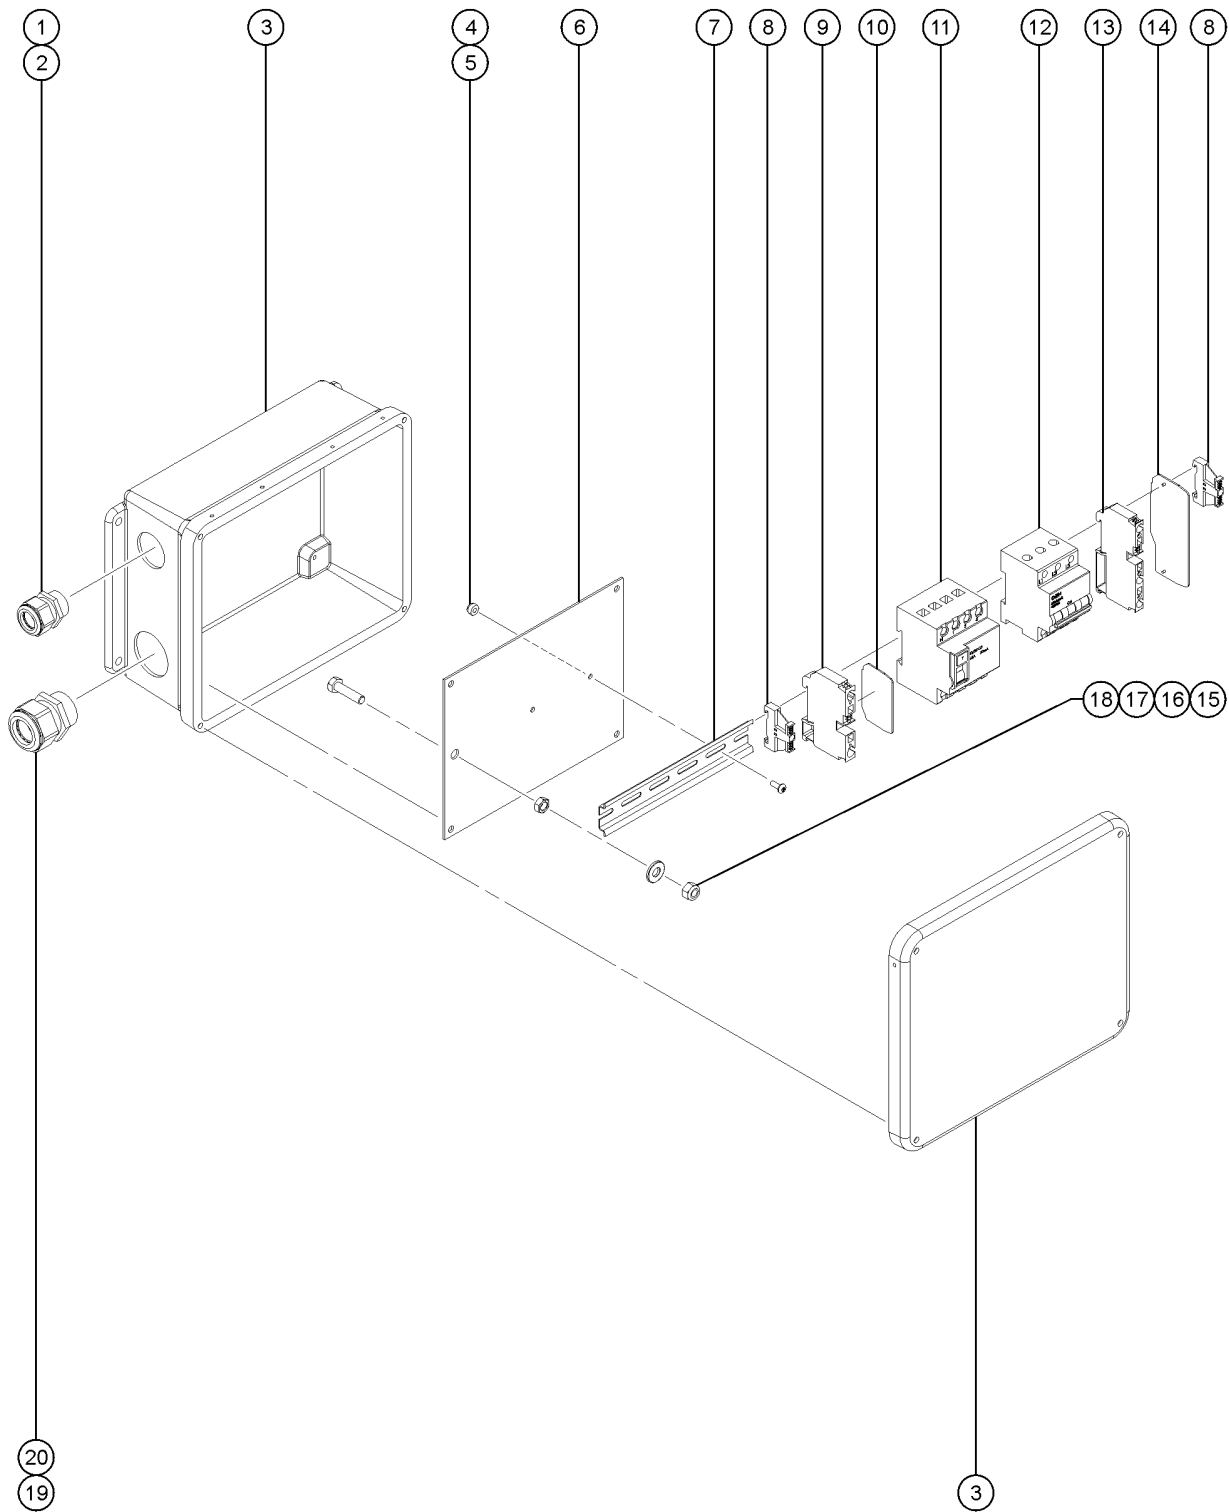

308.4 Welder Generator Enclosure (7.5 kW, 240/415 50HZ)

308.4 Welder Generator Enclosure (7.5 kW, 240/415 50HZ)

Item	Part No.	Description	Qty.
-	825556GT	ASSY, ENCLOSURE, WELDER GEN EU (Complete assembly for GEN 7.5 kW, 240/415 50HZ) including items 1 - 20; to SN SX18016H-354	.....
-	1269075GT	ASSY, ENCLOSURE, WELDER GEN EU (Complete assembly for GEN 7.5 kW, 240/415 50HZ) including items 1 - 20; from SN SX18016H-355	.....
1	20776GT	CABLE SQUEEZE CONN. .... to SN SX18016H-354	1
1-	822222GT	CABLE SQUEEZE CONN., 1.25" .... from SN SX18016H-355	
2	18665GT	LOCKNUT,ELECTRIC,1" NPT .... to SN SX18016H-354	1
2-	822223GT	LOCKNUT, ELECTRIC, 1.25" NPT .... from SN SX18016H-355	
3	825558GT	BOX,J, CIRCUIT BREAKERS	1
4	6178GT	NUT,NYLOCK,10-32	
5	54365GT	SCREW,PHIL,PHM,10-32 X .5,SSTL	
6	161207GT	PANEL, ENCLOSURE, BACK	1
7	822548GT	DIN RAIL, 7.375"	1
8	74913GT	END STOP, DIN RAIL,SCREW CLAMP	2
9	825797GT	BLOCK,DIN FEED THRU,16-6	
10	825810GT	PARTITION,DIN RAIL GREY PLATE	
11	824617GT	CIRCUIT BREAKER,GFCI,3PH,63A,3	1
12	825736GT	CIRCUIT BREAKER, 3 PHASE, 10A	
13	825586GT	BLOCK,DIN FEED THRU 3 POS TERM	
14	825587GT	PARTITION,DIN RAIL GREY PLATE	
15	6782GT	NUT,NYLOCK,5/16-18	
16	5397GT	WASHER,FLAT,USS,5/16",Y	
17	6037GT	NUT,HEX,5/16-18,GR5	
18	13000GT	SCREW,HHC,5/16-18 X 1.25	
19	822222GT	CABLE SQUEEZE CONN., 1.25"	1
20	822223GT	LOCKNUT, ELECTRIC, 1.25" NPT	1