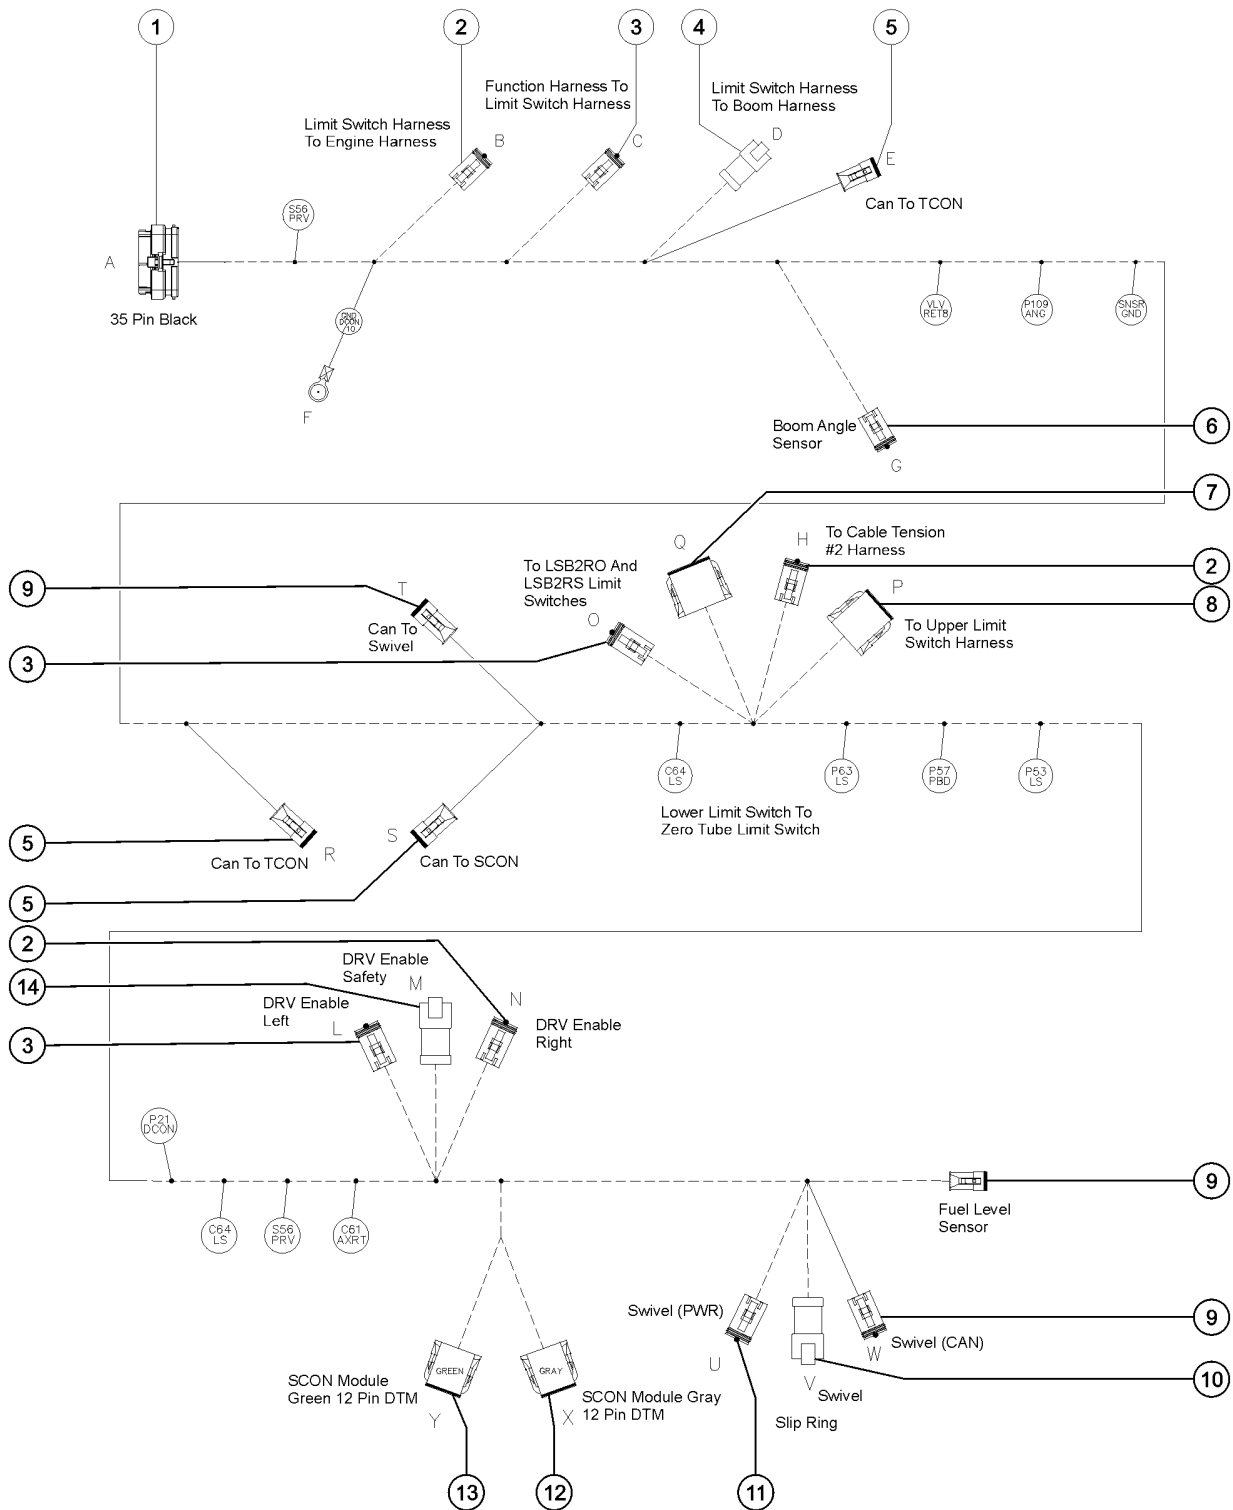

315.117A Harness, Lower LS/SCON, SX180