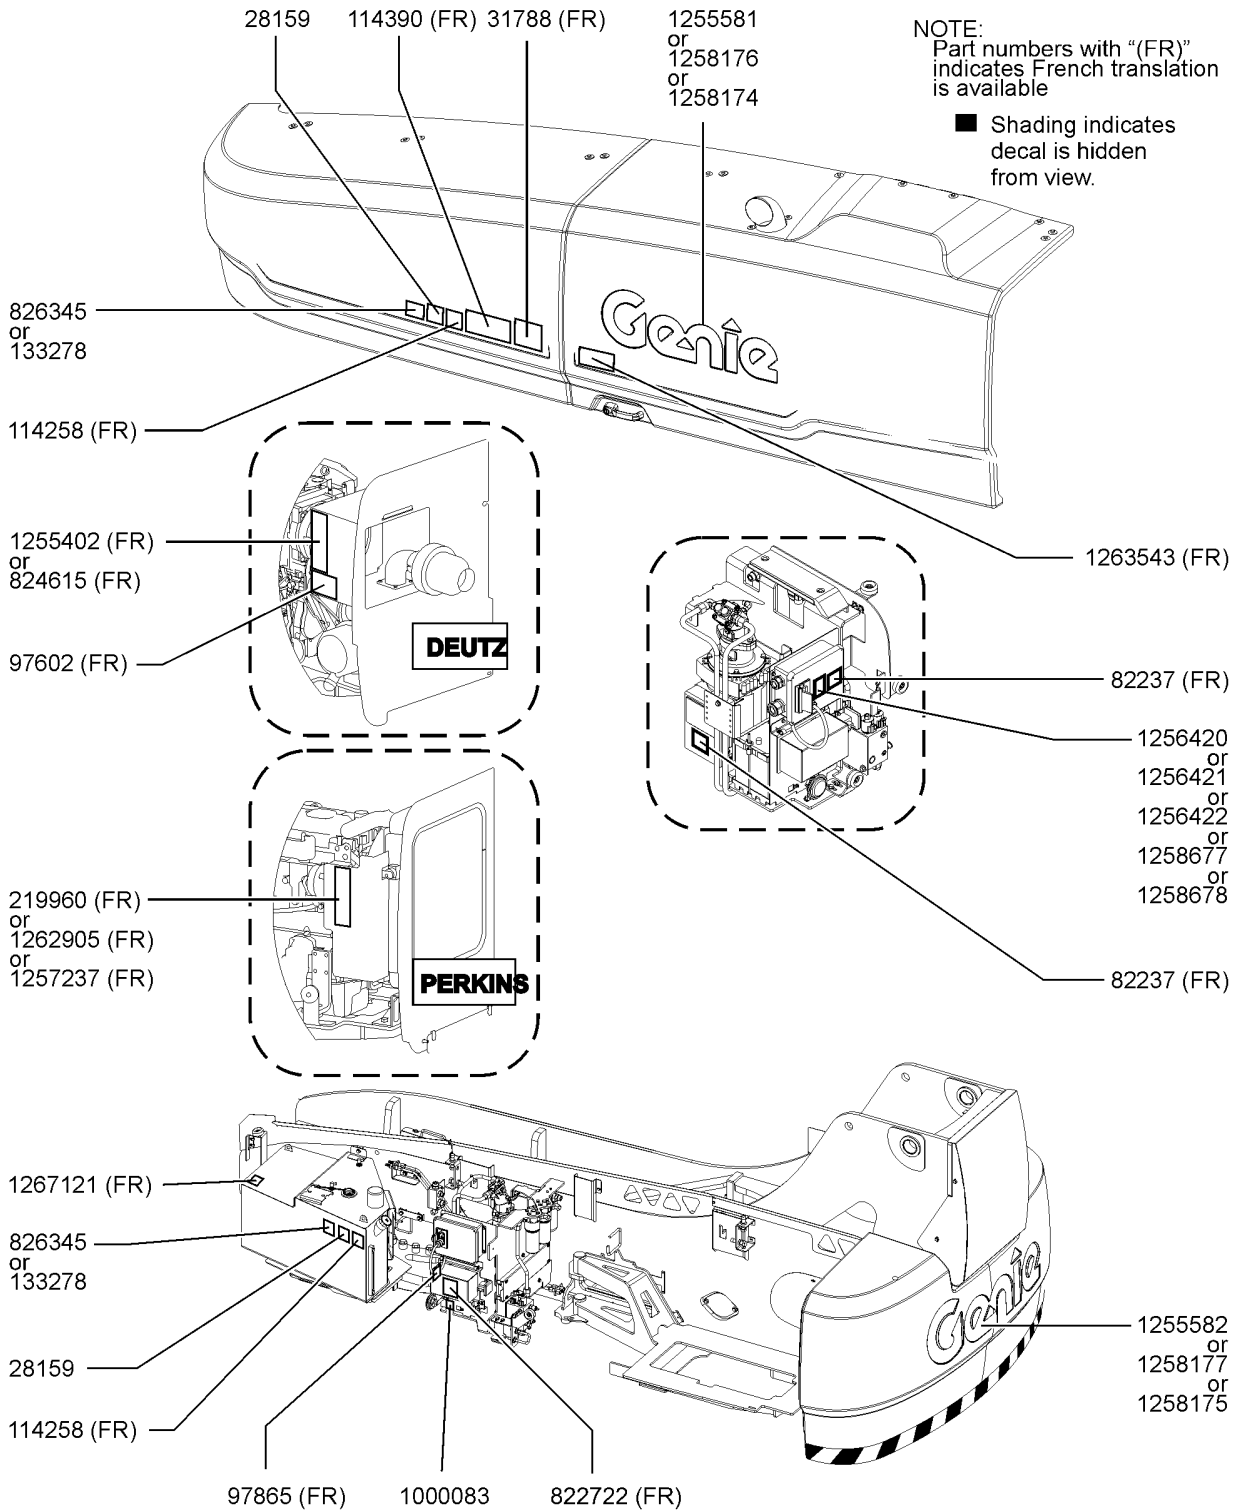

114.1 Decals with Words, Hydraulic Tank Side (chassis) (from SN SX180H-745)

<i>Item</i>	<i>Part No.</i>	<i>Description</i>	<i>Qty.</i>
1	27205GT	DECAL,ARROW YELLOW LRG 9"	2
2	27206GT	DECAL,TRIANGLE,BLUE	2
3	27207GT	DECAL,TRIANGLE,YELLOW	2
4	31060GT	DECAL,DANGER DO NOT ALTER SWTC	1
5	52475GT	DECAL LABEL TRANSPORT TIE DOWN*	3
6	65278GT	DECAL,CAUTION,NO STEP	3
7	72086GT	DECAL,LABEL,LIFTING EYE	2
8	161693GT	DECAL,WHEEL LOAD, SX-180	2
9	822723GT	DECAL,TRANSPORT DIAGRAM,SX-180	1
10	1254849GT	DECAL,DANGER/NOTICE,TIRESPECS,SX180	2
11	1263543GT	DECAL, IMPROPER OPERATION	1

115.1 Decals with Words, Engine Side (from SN SX180H-745)