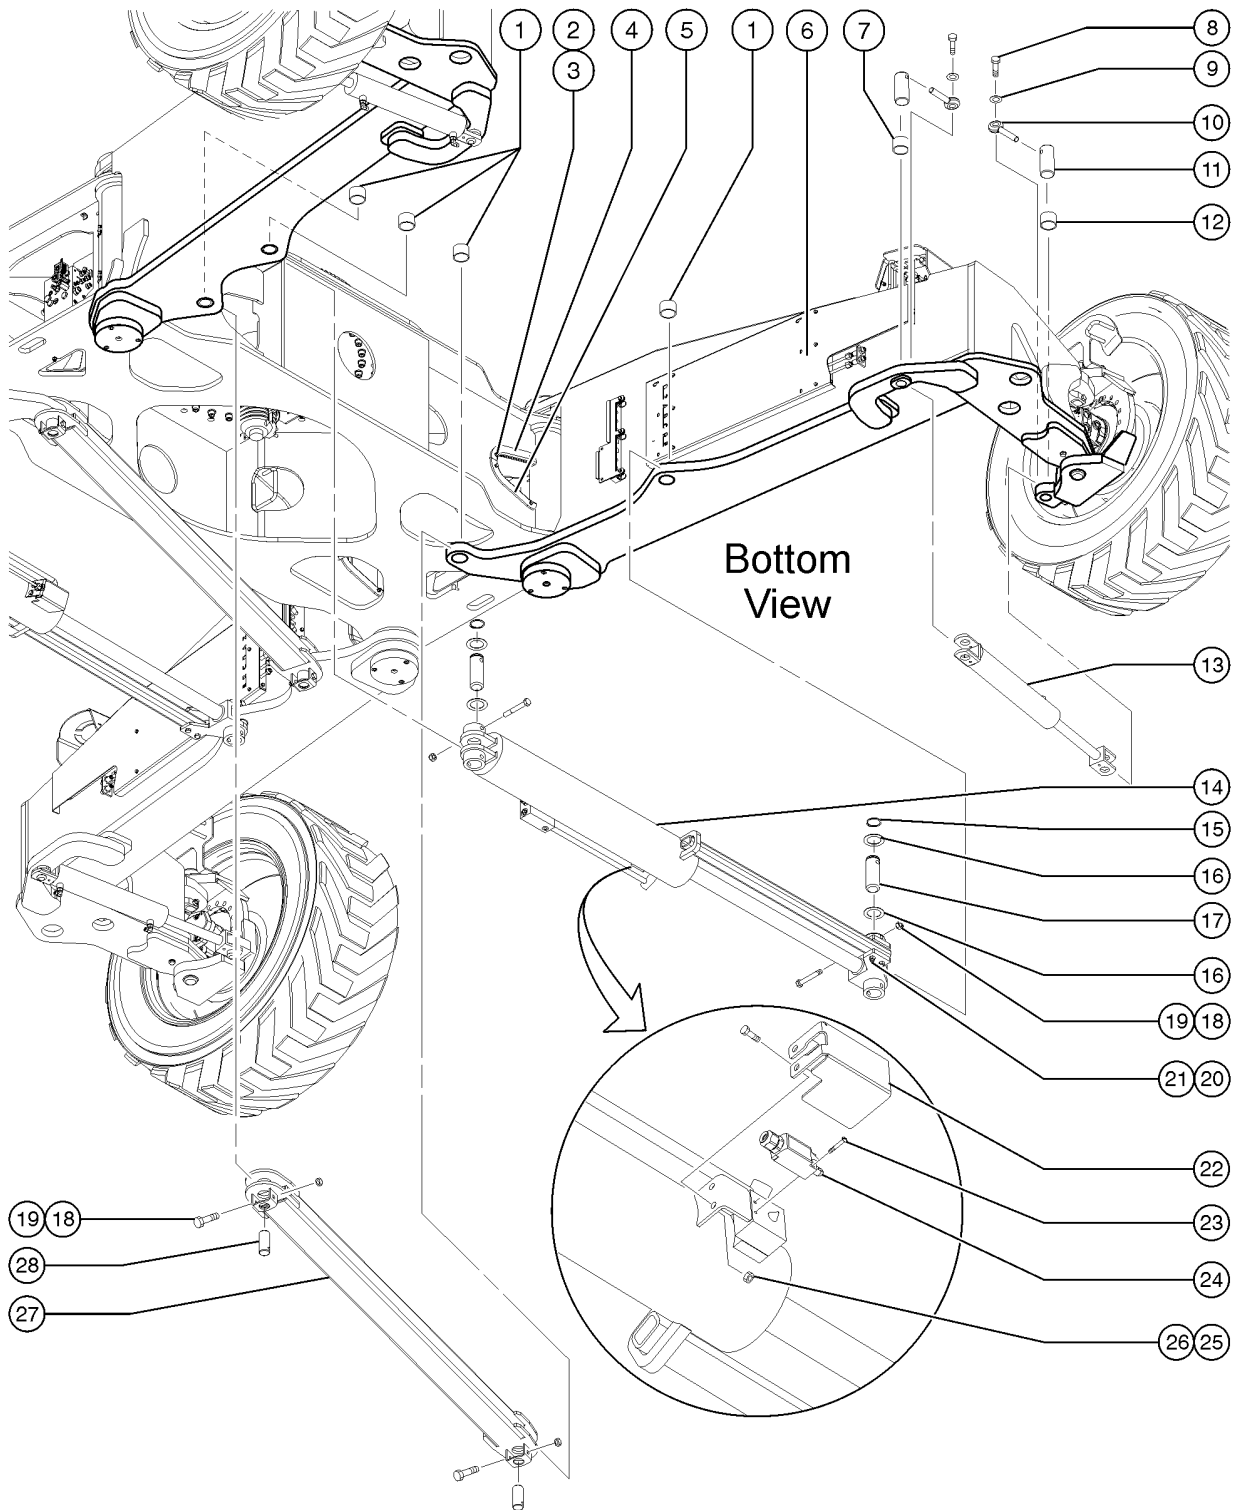

202.1 Chassis Components, Bottom View

202.1 Chassis Components, Bottom View

Item	Part No.	Description	Qty.
1	229532GT	BEARING, 50ID X 58OD X 40LG	8
2	232886GT	SCREW,HHF,M6-1.0X40,DIN6921,10.9,ZAB	
3	231513GT	NUT,TL FLG,M6-1.0,DIN6927,10,Z	
4	217481GT	WEAR GUARD,PLASTIC,HYD HOSE,1	8
5	217482GT	WEAR GUARD,PLASTIC,HYD HOSE,2	8
6		Ref. FORMING, HYD TUBE COVER	
		(Refer to 204.1)	
7	235314GT	BEARING, 35ID X 41OD X 52LG	
8	825351GT	SCREW,HHC,M10-1.5X20,DIN933,10.9,ZAB	
9	824142GT	WASHER,LOCK,M10,ZAB	
10	1255452GT	ROD END,.375 X 2.25,ZAG	8
11	229462GT	PIN, 35MM X 105MM, 1 HOLE	8
12	229466GT	BEARING,35ID X 41OD X 40LG	4
13	229461GT	CYLINDER, STEER	4
13-	237819GT	SEAL KIT	
14	229463GT	CYLINDER, AXLE EXTEND	2
14A-	106742GT	SEAL KIT,CYL (98147)*** for cylinder 229463	
14A-	T107366GT	ASSY,LIM.SW.ACTUATOR BLOCK*** Includes actuator part 110481 and seal kit part 110482	
14A-	110481GT	LIMIT SWITCH ACTUATOR BLOCK	
		Block only; for T107366	
14A-	110482GT	LS ACTUATOR BLOCK SEAL KIT	
		Seal kit for actuator block part 110481	
14A-	33428GT	VALVE,COUNTERBALANCE	
14A-	43018GT	SEAL KIT (39345)	
		Seal kit for valve part 33428	
16	237827GT	WASHER,FLAT,2.000X3.000X.075,Y	
17	229465GT	PIN, 50MM DIA X 140MM, 1HOLE, ...	4
18	1255658GT	NUT,TL,M14-2.0,DIN980,10,ZAB	
19	237828GT	SCREW,HHC,M14X100,DIN931,8.8,Y	
20	49366GT	NUT,NYLOCK,M12X1.75	
21	76364GT	SCREW,HHC,M12 X 100	
22	1259989GT	FORMING,LIMIT SWITCH GUARD	2