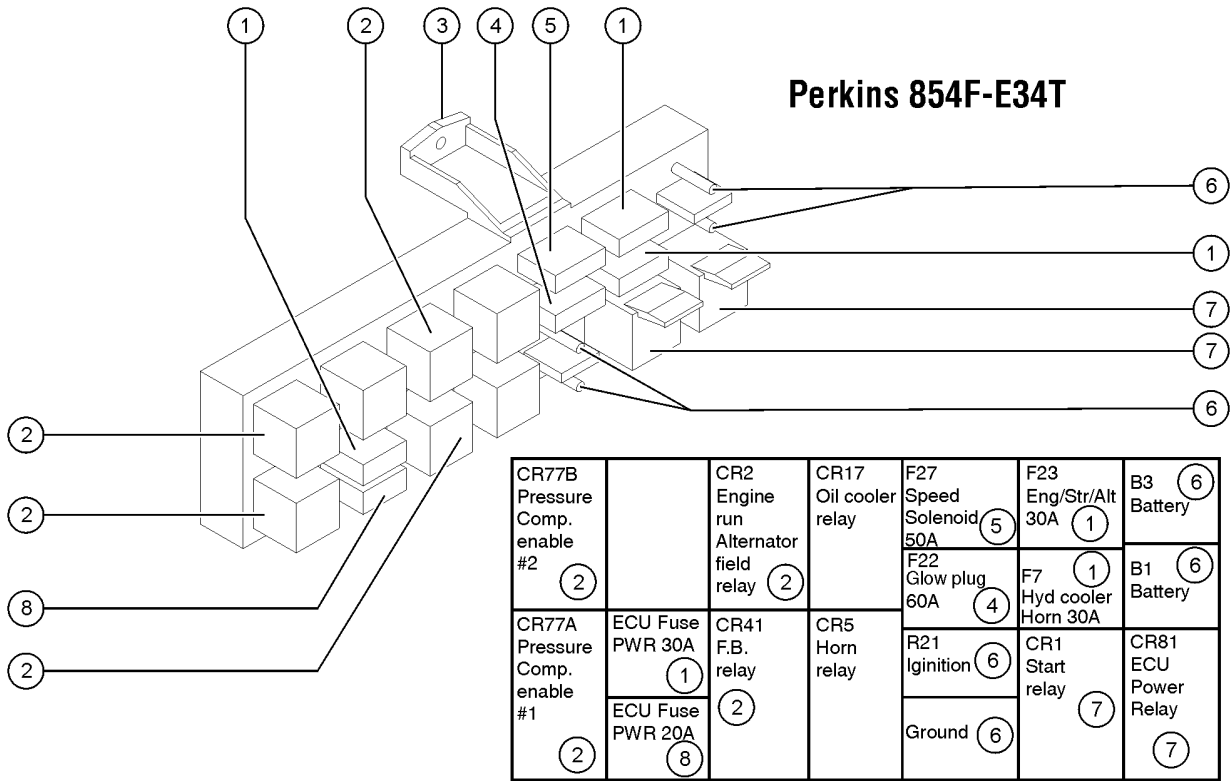

307.3 Fuse Assembly Deutz TD 2.9L4 and Perkins 854F-E34T - View 2

307.3 Fuse Assembly Deutz TD 2.9L4 and Perkins 854F-E34T - View 2

<i>Item</i>	<i>Part No.</i>	<i>Description</i>	<i>Qty.</i>
1	94327GT	FUSE,30 AMP	3
2	34052GT	RELAY,SPDT,12V(AUTO) PLUG IN**	
2-	88167GT	CONN,DUAL RLY MODULE,10 POS	
3	88160GT	BRACKET,LEG,RLY BLOCK	3
4	101340GT	FUSE,60 AMP,MAXI	1
5	1258391GT	FUSE, 50 AMP, MAXI	1
6	106051GT	CONN,FEED THRU STUD	2
6-	88164GT	CONN MAXI FUSE MODULE,4POS	
7	61225GT	RELAY,12VDC,70AMP,SEALED	2
7-	88162GT	CONN,POWER RLY MODULE,4POS	
8	60536GT	FUSE,20 AMP,MAXI	1