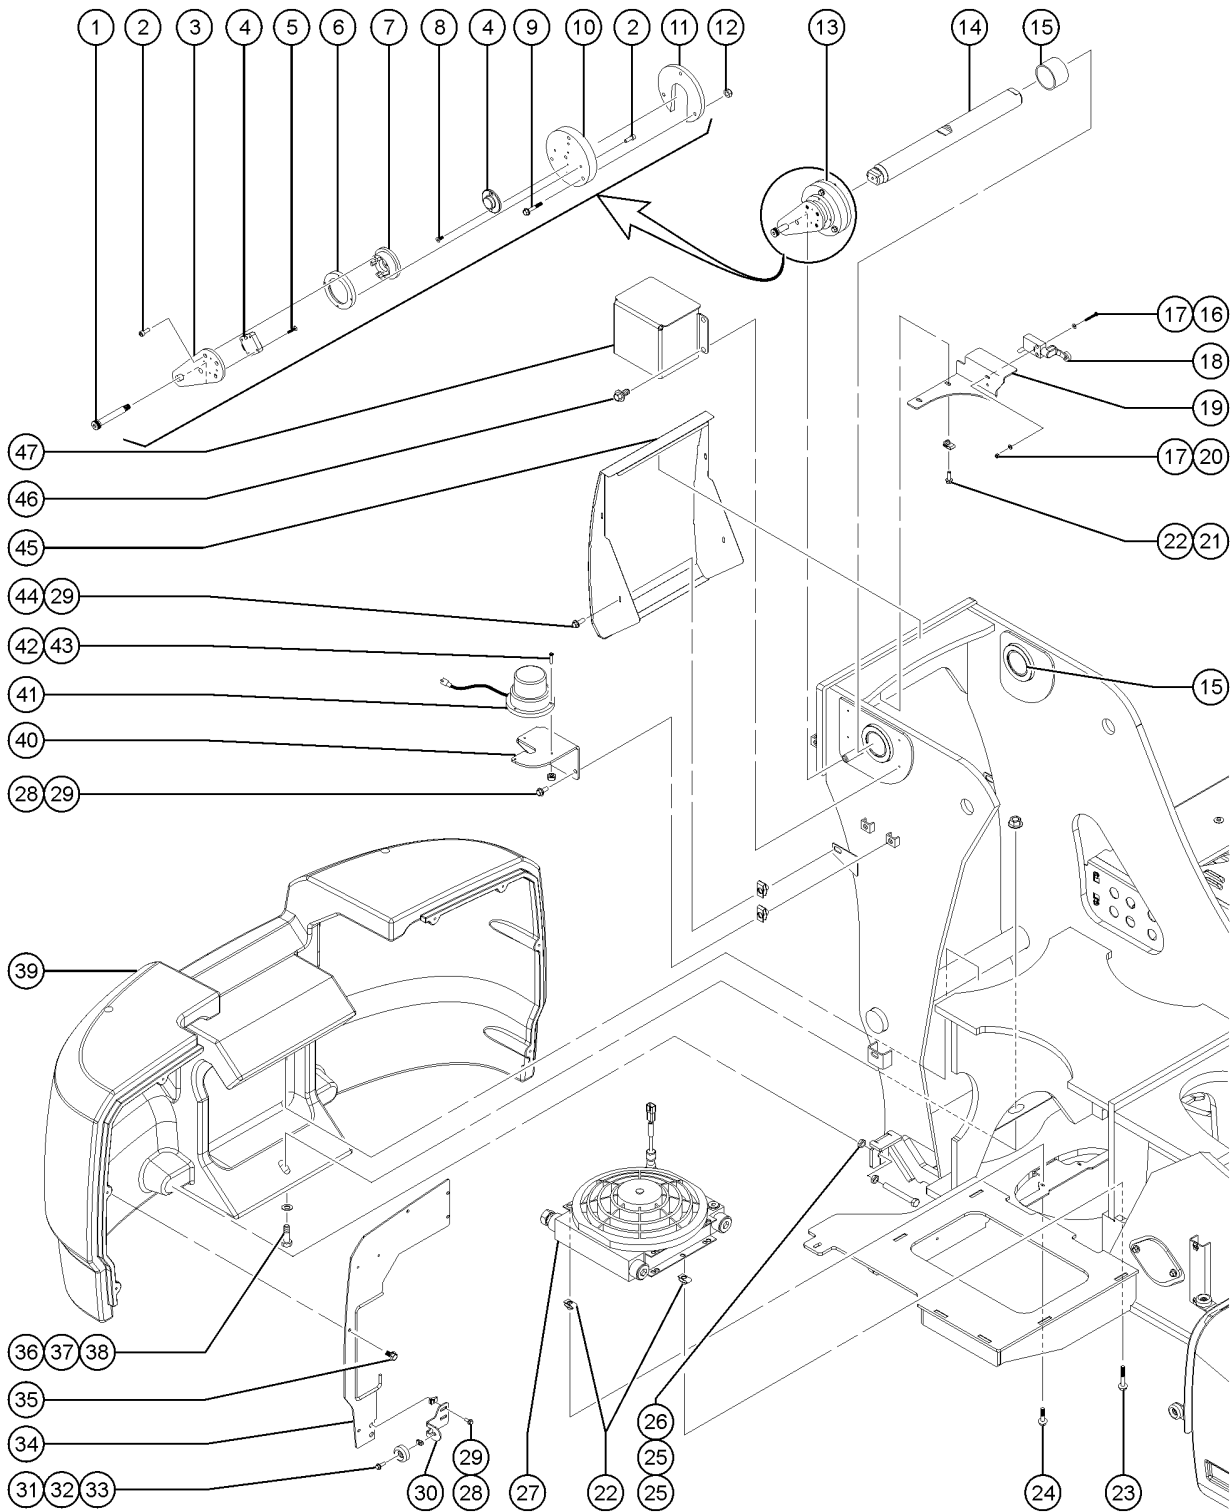

302.1 Turntable Center Components - View 2

Item	Part No.	Description	Qty.
1	237239GT	BOLT,SHS,12X70XM10-1.5,ISO7379,12.9,ZAB	1
2	217219GT	SCREW,SHC,M4-0.7X14 DIN912,12.9,ZAB	
3	215751GT	MACHINED, SENSOR MOUNT PLATE	1
4	216059GT	SENSOR, ANGLE, 105 DEG, CW Sensor and magnet are matched and must be replaced at the same time. Machine calibration is required after installation.	1
5	237241GT	SCREW,FHS,M3-0.5X14,DIN7991,10	
6	226491GT	MACHINED, ANGLE SENSOR RACE	1
7	226492GT	MACHINED, ANGLE SENSOR HOLDER	1
8	237242GT	SCREW,FHS,M3-0.5X8,DIN7991,10.9,ZAB	
9	232886GT	SCREW,HHF,M6-1.0X40,DIN6921,10.9,ZAB	
10	215530GT	MACHINED,BOOM PIVOT PIN CAP	1
11	215531GT	MACHINED,CLAMP,PIVOT,SENSOR	1
12	825667GT	NUT,TLFLG, M6-1.0,ZAB	
13	237243GT	ASSEMBLY, ANGLE SENSOR, BOOM (Complete assembly) includes items 1 - 12	1
14	231546GT	PIN, 80 MM DIA X 855MM LG	1
15	231480GT	BEARING, 80ID X 90OD X 60L	2
16	822353GT	SCREW,PHPM,M4-0.7X30,DIN7985,ZAB	
17	825357GT	WASHER,FLAT,M4,DIN125,ZAB	
18	236397GT	SWITCH ASSY, 10 DEG OPER, SUPE	1
18-	139644-13B11GT	LIMIT SWITCH,TAB,BLUE,MICRO	
18-	60439GT	LOCK,RECEP 2 WAY, 14-18GA	
18-	119065GT	CONN,RECEP 2 WAY,14-18GA	
19	1253166GT	FORMING, LSB1DO MOUNT	2
20	825686GT	NUT, TL, M4-0.7, DIN980, 8, ZAB	
21	231532GT	SCREW,HHF,M6X20,DIN6921,10.9,Y	
22	230073GT	SPRING CLIP,M6-1.0,0.8-4.0X13.5,ZAB	1
23	232886GT	SCREW,HHF,M6-1.0X40,DIN6921,10.9,ZAB	
24	231532GT	SCREW,HHF,M6X20,DIN6921,10.9,Y	2
25	231515GT	NUT,HEX,JAM,M20-2.5,DIN439,ZAB	4