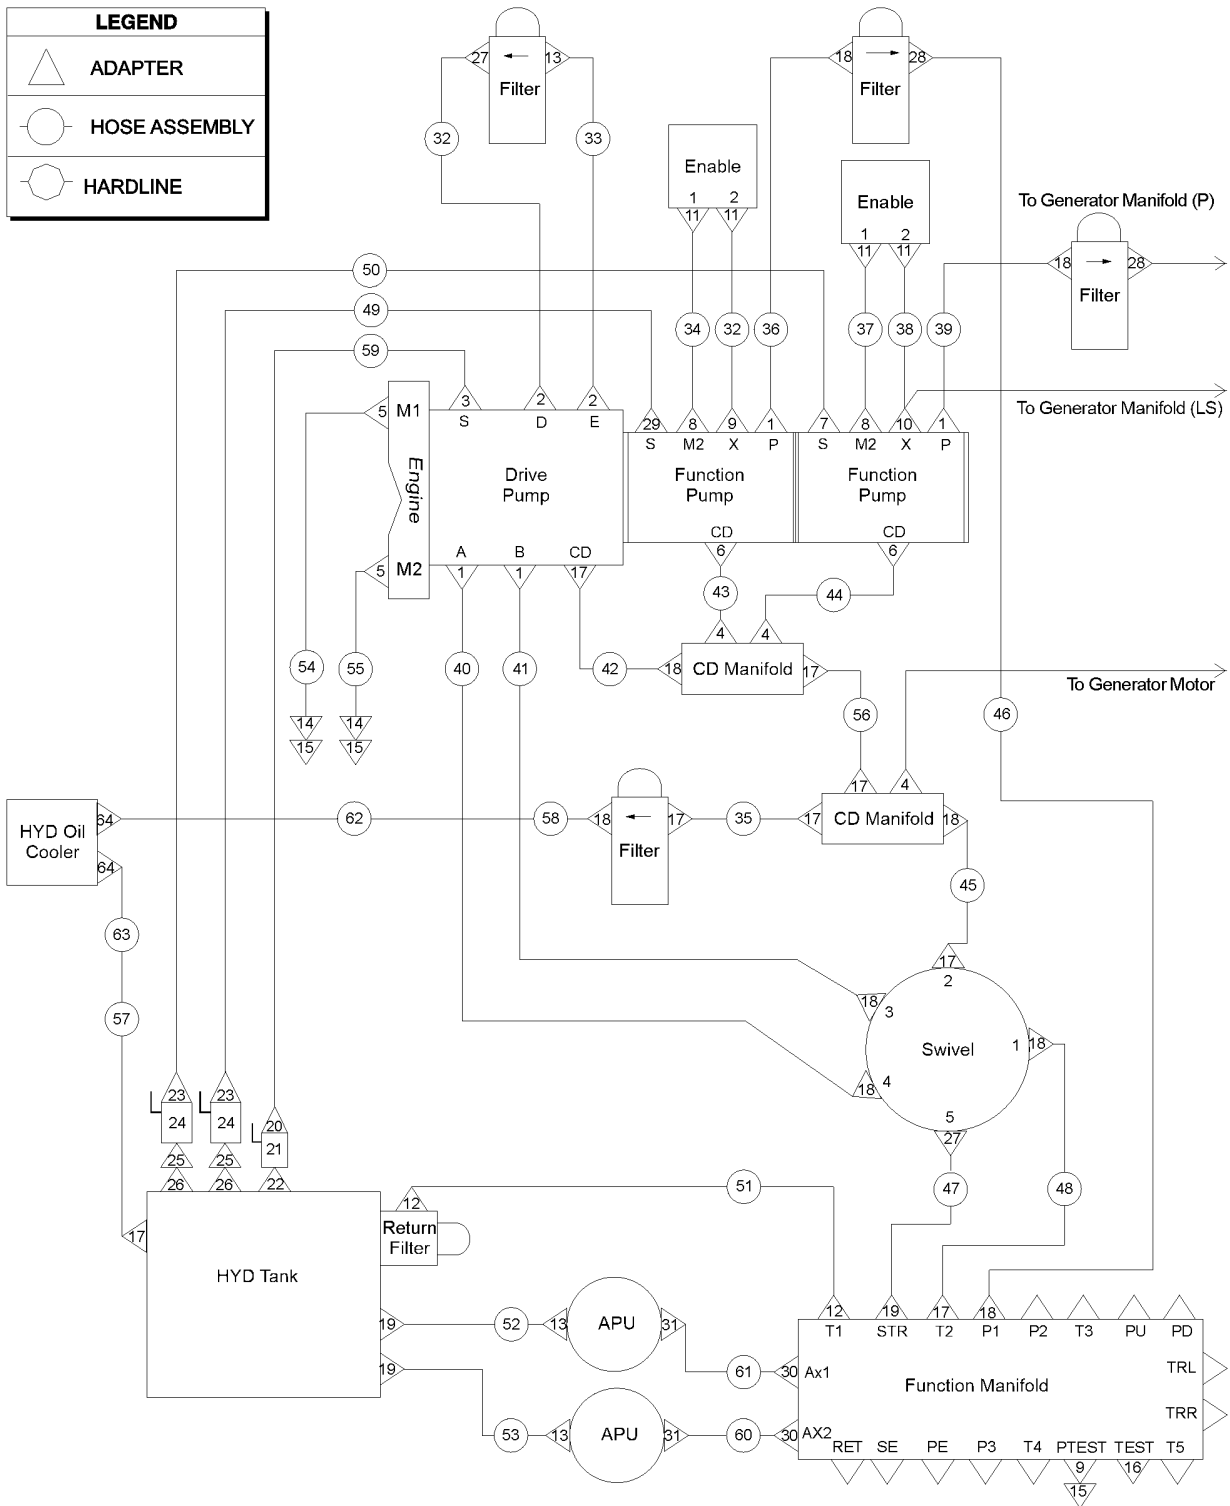

709.1 Hydraulic Hoses and Fittings - Turntable

709.1 Hydraulic Hoses and Fittings - Turntable

<i>Item</i>	<i>Part No.</i>	<i>Description</i>	<i>Qty.</i>
1	48977GT	CONN,520120-12-16 .....	2
2	48946GT	CONN,520120-8-10 .....	2
3	48984GT	CONN,520120-16 .....	1
4	48948GT	CONN,520120-8-12 .....	4
5	48912GT	CONN,520120-4-6*** .....	2
6	54283GT	ELBOW,90D,520220-8-10 .....	2
7	121777GT	CONN,070121-24-24 .....	1
8	48911GT	ELBOW,90D,520220-4-6*** .....	2
9	48904GT	ELBOW, 90D, 520220-4 .....	2
10	48890GT	FITTING,TEE,BRANCH,520429-4*** .....	1
11	48905GT	CONN,520120-4*** .....	5
12	75654GT	CONN,520120-20 .....	2
13	48932GT	FITTING,ELBOW,90D,520220-8*** .....	3
14	48880GT	CAP,DIAGNOSTIC NIPPLE .....	6
15	49207GT	NIPPLE, DIAGNOSTIC, ORFS, FM, SWIV .....	3
16	48997GT	NIPPLE,DIAGNOSTIC,#4 .....	3
17	48960GT	FITTING,CONN,520120-12*** .....	19
18	48963GT	FITTING,ELBOW,45D,520320-12*** .....	12
19	48933GT	CONN,520120-8*** .....	3
20	48985GT	ELBOW,45D,520320-16 .....	1
21	48996GT	VALVE,BALL,16 MSAE-16 FSAE*** .....	1
22	75253GT	STRAINER ASSY,#16 O-RING .....	1
23	88354GT	ELBOW,45D,520320-24 .....	2
24	75256GT	VALVE BALL,24 FSAE-24 FSAE*** .....	2
25	75254GT	UNION,STR.THREAD 24*** .....	2
26	75257GT	STRAINER ASSY,#24 O-RING .....	2
27	48937GT	ELBOW,45D,520320-8 .....	2
28	48959GT	FITTING,ELBOW,90D,520220-12 .....	1