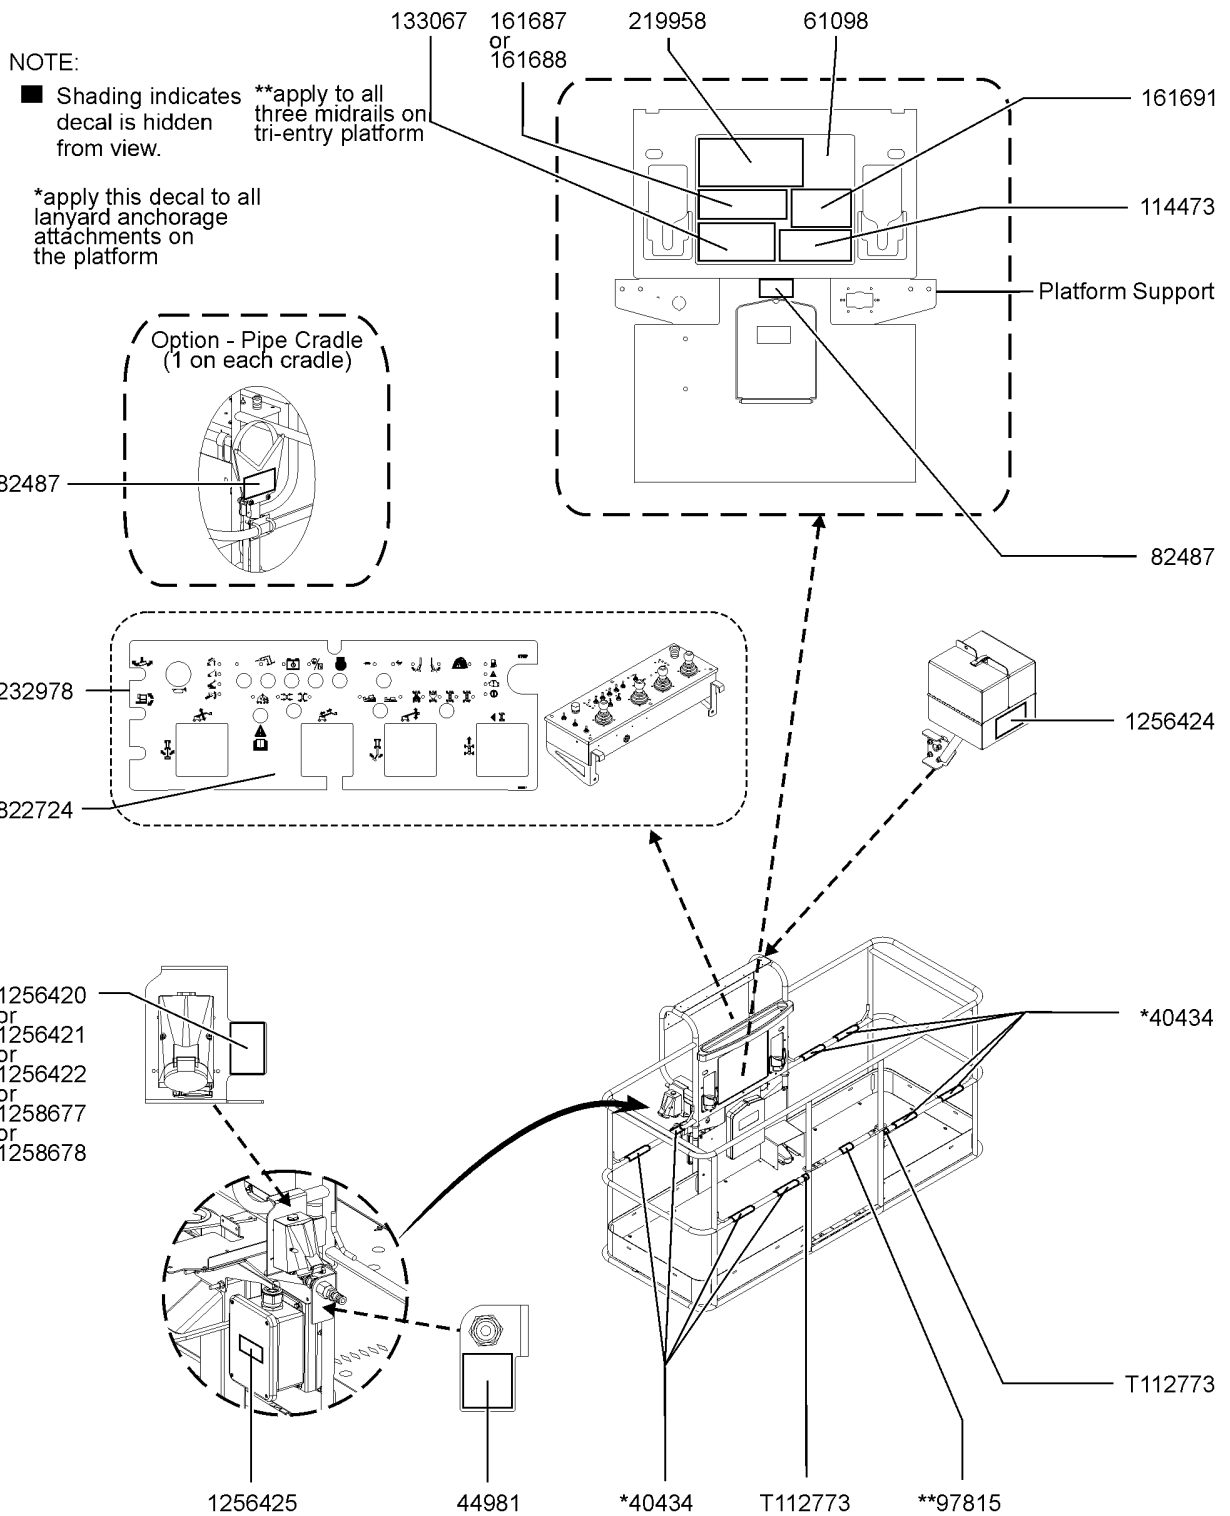

112.1 Decals with Symbols, Platform (to SN SX180H-744)

112.1 Decals with Symbols, Platform (to SN SX180H-744)

Item	Part No.	Description	Qty.
-	1302924GT	INSTRUCTIONS,INSTALL,PLAT,SYMBOL, SX-180	1
-	1302925GT	DECAL KIT,SX-180,PLAT,SYMBOL,ANSI & CE	1
1	40434GT	DECAL,LANYARD ANCHORAGE POINT	8
2	44981GT	DECAL LABEL AIRLINE 110PSI	1
		Option, airline to platform	
3	61098GT	DECAL,BLACK,DECAL PLATE	1
4	82487GT	DECAL,SYMBOL-READ THE MANUAL	3
5	97815GT	DECAL,LABEL,LOWER MIDRAIL	1
6	114473GT	DECAL,DANGER,ELEC.HAZ.STAY CLR	1
7	133067GT	DECAL,DANGER,ELEC.HAZ.STAY CLR	1
8	161687GT	DECAL,MAX CAP SIDE FORCE SYM A	1
		(ANSI)	
9	161688GT	DECAL,MAX CAP SIDE FORCE SYM C	1
		(CE)	
10	161691GT	DECAL,SLOPE RATING SYM	1
11	219958GT	DECAL,TIP-OVER,CRUSH	1
12	232978GT	DECAL, PCON LID, SUPER X	1
		(plastic cover)	
13	822724GT	DECAL, PROTECTIVE COVER,SX-180	1
14	1256420GT	DECAL, POWER TO PLATFORM, 208V/115V 60HZ	1
		Option	
15	1256421GT	DECAL, POWER TO PLATFORM, 220V	1
		Option	
16	1256422GT	DECAL, POWER TO PLATFORM, 415V	1
		Option	
17	1256424GT	DECAL, DANGER, TIP-OVER HAZARD	1
		Option, anemometer	
18	1256425GT	DECAL, DANGER, ELECTROCUTION HAZARD, SYMBOL	1
		Option	
19	1258677GT	DECAL, POWER TO PLATFORM, 240V 50HZ	1
		Option	
20	1258678GT	DECAL, POWER TO PLATFORM, 220V	1
		Option	
21	T112773GT	TAPE, PROTECTIVE MASK	2