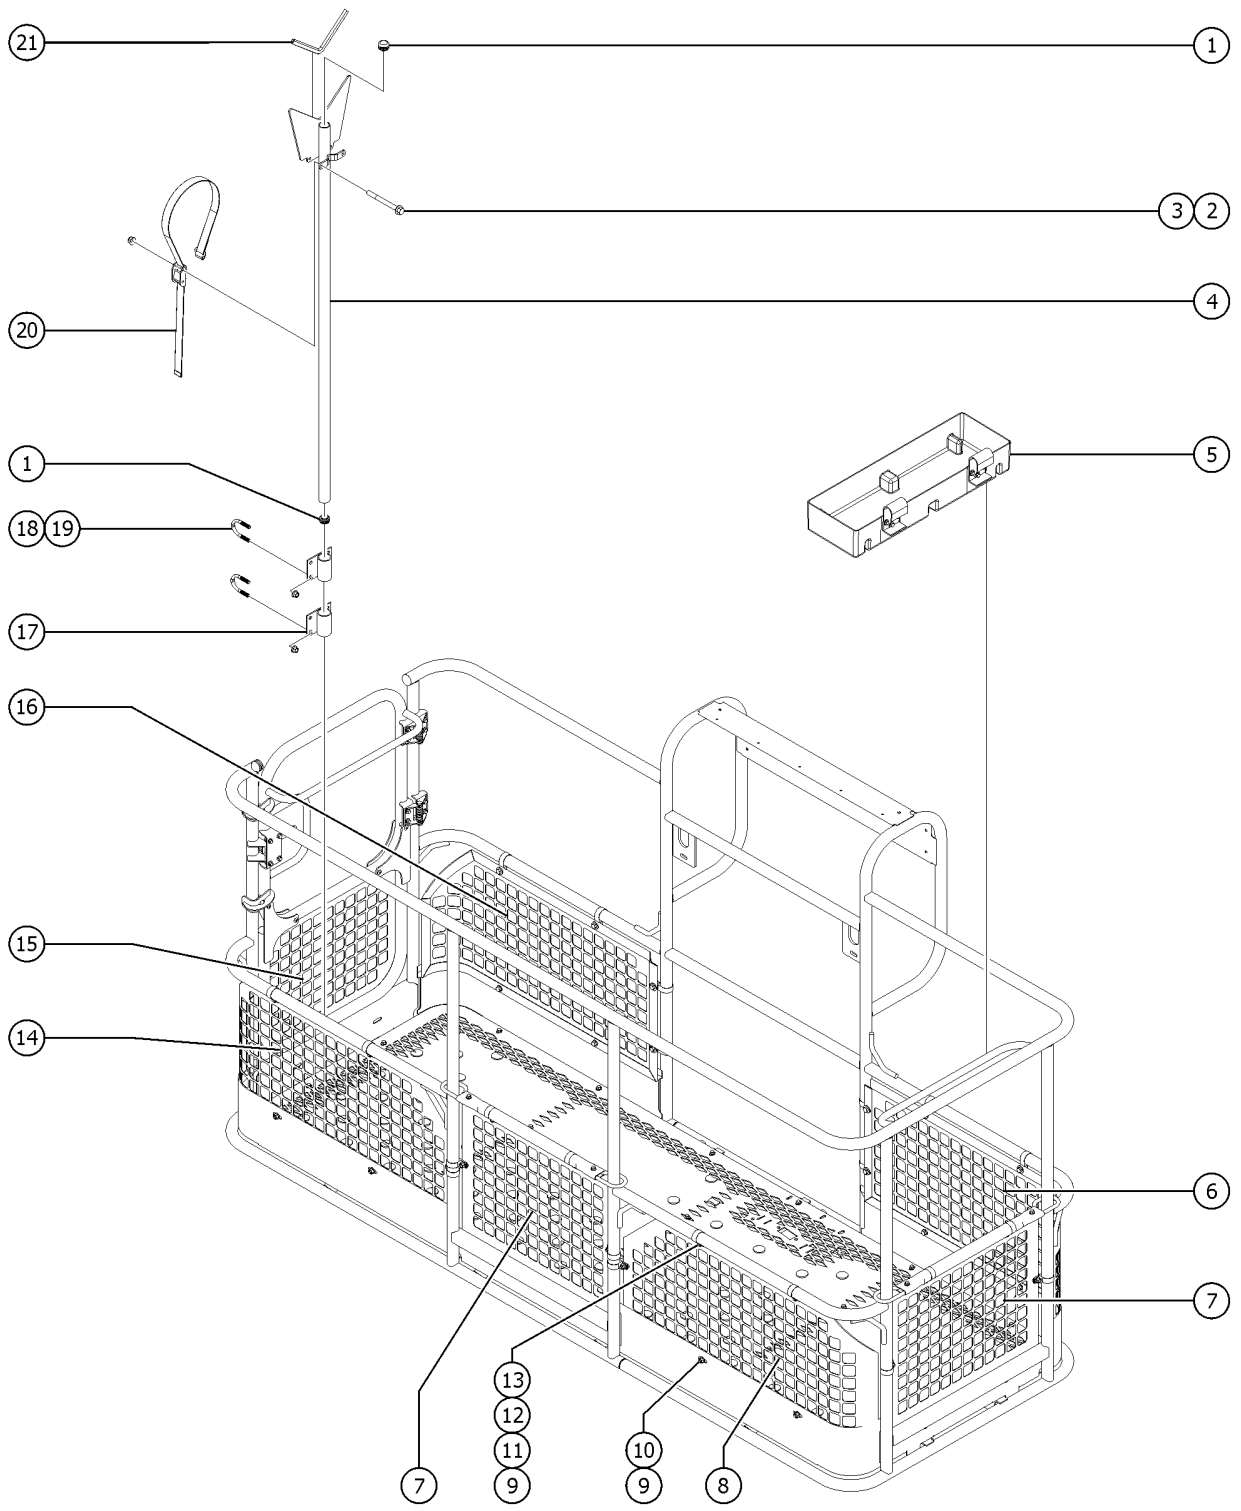

802.3 Half-Mesh and Pipe Cradle Options (from SN 355)

802.3 Half-Mesh and Pipe Cradle Options (from SN 355)

Item	Part No.	Description	Qty.
A	85300GT	PIPE CRADLE ASSY. SERV (ONE)** (ANSI & CE only) (This is a single assembly. Qty 2 of 85300GT required to complete a set)	
A-	65630GT	INSTRUCTIONS-PIPE CRADLE,BOOMS	
1	55753GT	BUMPER, PLASTIC, 1.25 O.D.	4
2	824083GT	SCREW,HHF,1/4-20X2.5,8,ZAG	4
3	1277924GT	NUT,NYLOCK FLG,1/4-20,F,ZAG	4
4	56525GT	WELDMENT, PIPE CRADLE	2
5	9599-SGT	TOOL TRAY ACCESSORY***	1
5-	7746GT	BRACKET-TOOL TRAY MOUNTING	
6	1271019GT	PANEL, HALF MESH (8 foot Platform)	1
7	1271061GT	PANEL, HALF MESH (8 and 6 foot Platform)	1
8	1271018GT	PANEL, HALF MESH (8 foot Platform)	1
8-	1270313GT	PANEL, HALF MESH (6 foot Platform)	
9	824028GT	NUT,TL FLG,5/16-18,G,ZAG	
10	824085GT	SCREW,HHF,5/16-18X.75,8,ZAG	
11	56424GT	CLAMP,1.25X.5 RUBBER-CUSHION	
12	825358GT	WASHER,FLAT,5/16,USS,ZAG	
13	1264101GT	SCREW,HHC,5/16-18X1,8,ZAG	
14	1271040GT	PANEL, HALF MESH (8 foot Platform)	1
14-	1270316GT	PANEL, HALF MESH (6 foot Platform)	
15	1285700GT	WELDMENT,SWING GATE PANEL (used on 6' and 8' side entry platforms) (models from SN SX180H-623 to SX180H-640 required to order Swing Gate Weldment, refer to 602.2)	
15-	55753GT	BUMPER, PLASTIC, 1.25 O.D.	2
16	1270994GT	PANEL, HALF MESH (8 foot Platform)	1
16-	1270314GT	PANEL, HALF MESH (6 foot Platform)	
17	81368GT	WELDMENT,PIPE CRADLE MOUNT	4
18	1251600GT	U-BOLT, FLATTENED, 1.5 X 3/8	8
19	1274322GT	NUT,NYLOCK FLG,3/8-16,F,ZAG	16
20	56570GT	STRAP, CONDUIT HOLDER 60"****	2
21	19018-1100GT	TRIMLOCK,BLACK,5/32"	2