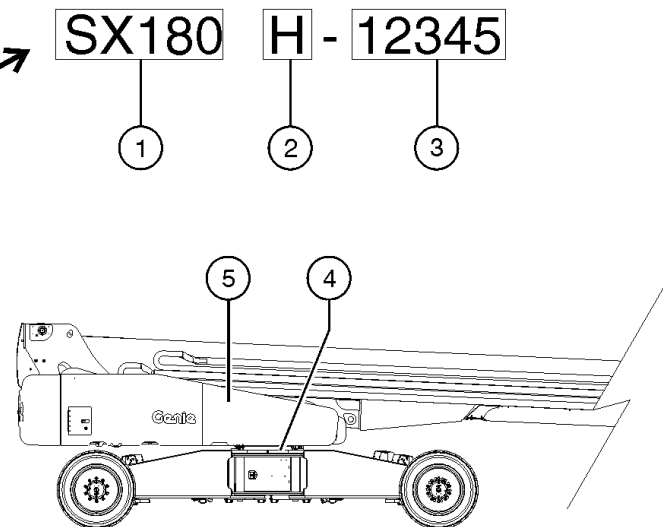

From September 1, 2016

Genie
A TEREX BRAND

Model:
Serial number: SX180H-12345
Year of manufacture: 2016
Electrical schematic number:
Machine unladen weight:
Rated work load (including occupants):
Maximum number of platform occupants:
Maximum allowable side force :
Maximum allowable inclination of the chassis: