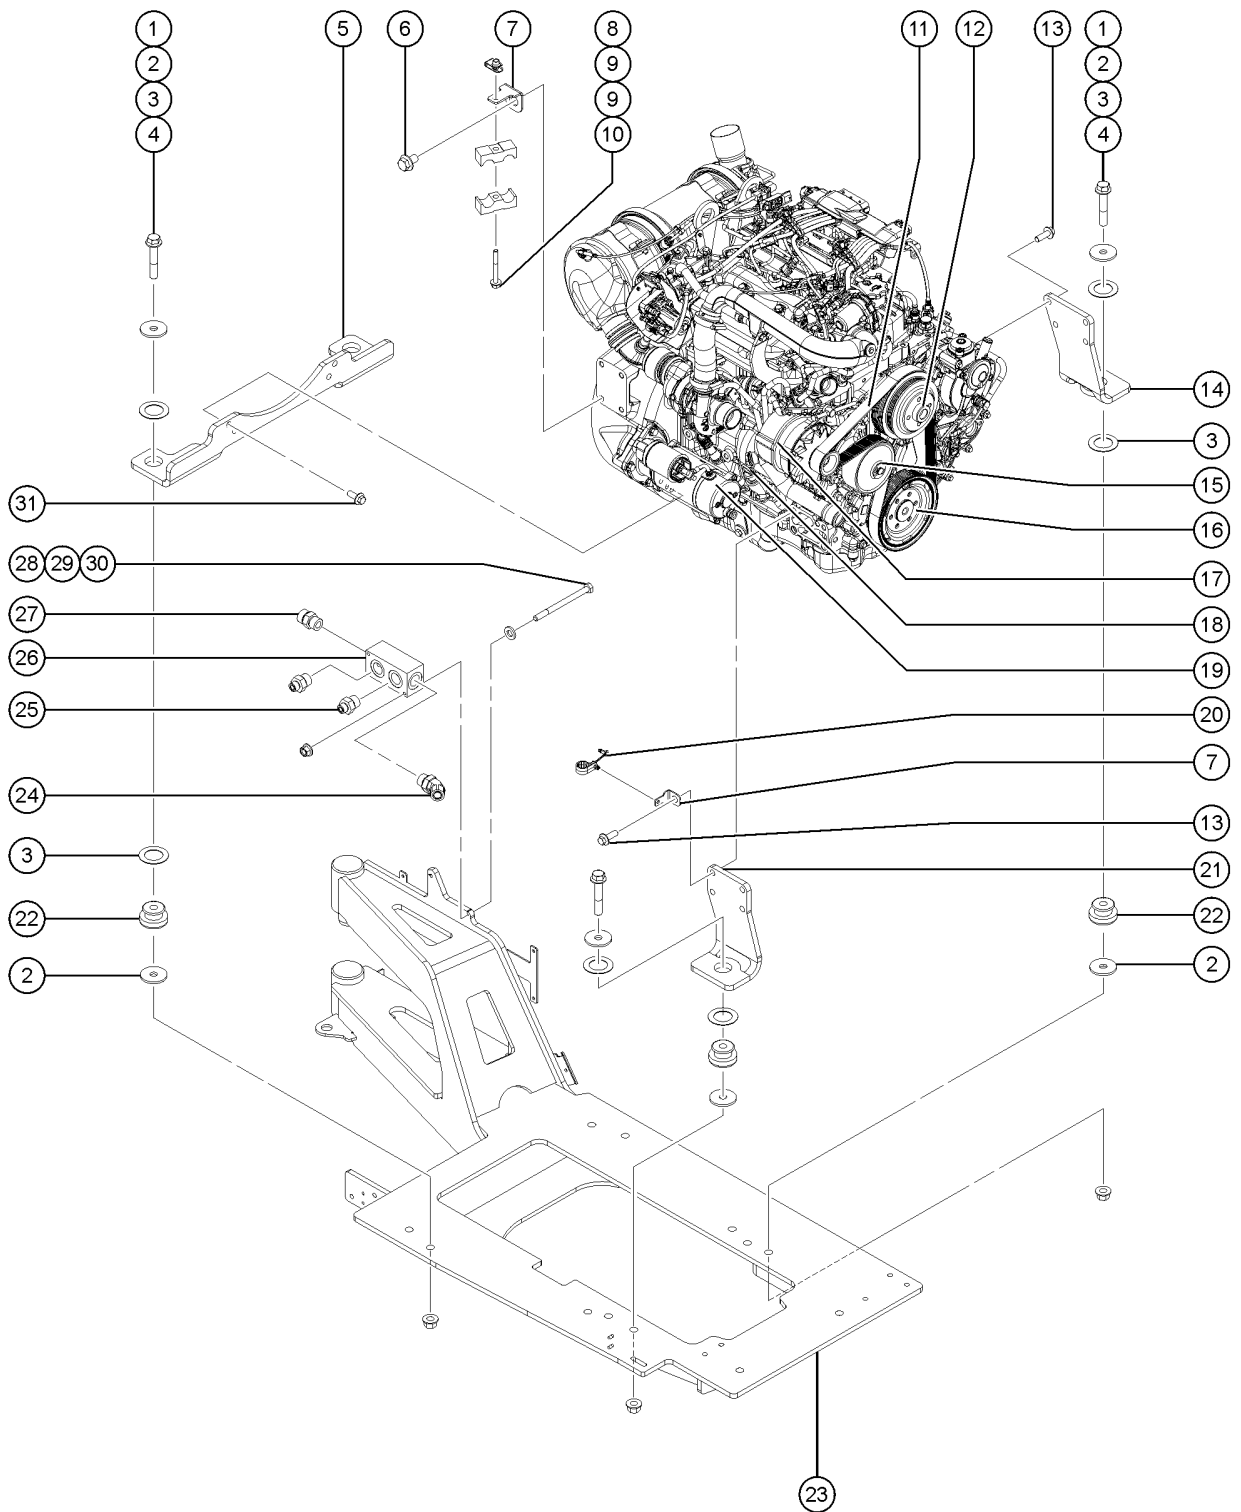

416.1 Perkins 854F-E34T Engine, View 4

Item	Part No.	Description	Qty.
-		Due to Tier 4 regulations, many engine replacement parts require the engine serial number at time of order placement. When ordering engine parts please have both machine and engine serial numbers available. For internal engine parts, contact engine dealer	
1	1256583GT	SCREW,HHF,5/8-11X3.5,8,ZAG	4
2	824123GT	WASHER,FLAT,.625X2.25X.188,ZAG	8
3	1251565GT	WASHER,SHIM,1.56X2.5X0.061,ZAG	8
4	1253319GT	NUT,TL FLG,5/8-11,G,ZAG	4
5	1253199GT	FORMING ENGINE MOUNT	1
6	237352GT	SCREW,HHF,M10-1.5X16,DIN6921,10.9,ZAB	1
7	1256480GT	FORMING, WIRE LOOM SUPPORT	2
8	216597GT	SCREW,HHF,M6 X 50,G10,YZ	1
9	217460GT	CLAMP,BATTERY CABLE	2
10	230073GT	SPRING CLIP,M6-1.0,0.8-4.0X13.5,ZAB	1
11	218834GT	BELT,DRIVE,854E-E34TA	
12	218793GT	PULLEY ASSEMBLY,RADIATOR,854	
13	231511GT	SCREW,HHF,M12-1.75X35,DIN6921,10.9,ZAB	8
14	824236GT	ENGINE MOUNT PERKINS 854	1
15	218837GT	WATER PUMP,854E-E34TA	
16	218792GT	PULLEY,CRANKSHAFT,854E-E34TA	
17	102646GT	ALTERNATOR,PERKINS 1104C-44	
17-	217774GT	TENSION ARM,ALT,1104D-E44TA T3	
18	218832GT	DIPSTICK,OIL,854E-E34TA	
19	218798GT	STARTER,854E-E34TA	
20	121603GT	CLAMP,FIXED DIA.NYLON,.875"	1
21	824234GT	ENGINE MOUNT PERKINS 854	1
22	217500GT	ISOLATOR, ENGINE VIBRATION	4
23		Ref. WELDMENT, ENGINE TRAY	1
24	48963GT	FITTING,ELBOW,45D,520320-12***	1
25	48948GT	CONN,520120-8-12	2