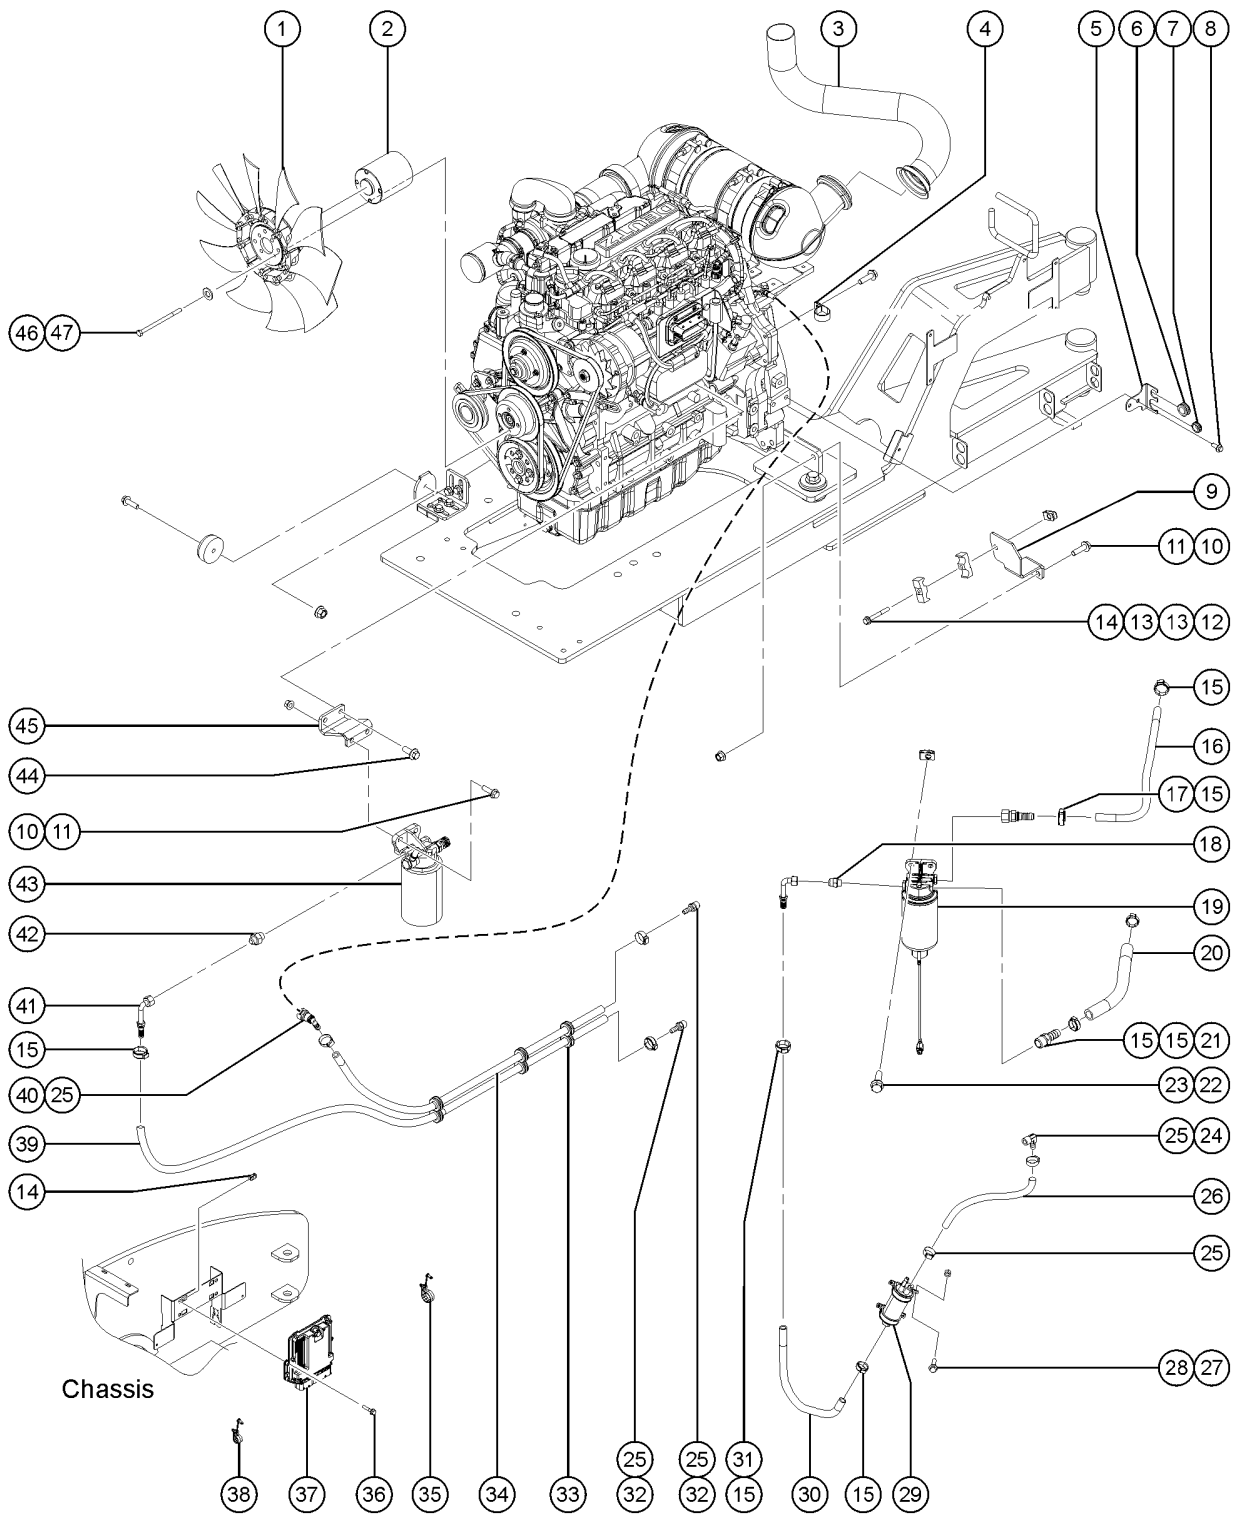

406.1 Deutz D2.9L4 Engine, View 3

<i>Item</i>	<i>Part No.</i>	<i>Description</i>	<i>Qty.</i>
27	218458GT	SCREW,HHF,M5-0.8X20,DIN6921,10.9,ZAB	4
28	826214GT	NUT,TL,M5-0.8,DIN980,10,ZAB	4
29	236259GT	LIFT PUMP,FUEL,DEUTZ	1
30	1254848GT	HOSE,FUEL,1/2" GATES RLA,16.75"	1
31	162207GT	FITTING,ELBOW,8GS-8FJX90S	1
32	27901GT	HOSE END,BARBED,RIGID,-6-6	1
33	60584GT	GROMMET,RUBBER .75 X .19 X 1**	6
34	1252898GT	HOSE,FUEL,3/8",GATES RLA,53.25	1
35	219510GT	CLAMP, FIXED DIA, NYLON, 1-1/4	1
36	231531GT	SCREW,HHF,M6X30,DIN6921,10.9,Y	4
37		ECU (This part is serialized, contact Genie Parts Sales with full model and SN of both the unit and engine)	1
38	121602GT	CLAMP,FIXED DIA,NYLON, 3/4"	1
39	1252896GT	HOSE,FUEL,3/8,GATES RLA,66.25"	1
40	826000GT	CONNECTOR, SAE10, QUICK CONNECT	1
41	162206GT	FITTING,ELBOW,6GS-6FJX90S	1
42	162208GT	FITTING,CONN,16MM-6MJ	1
43	214228GT	FILTER, DEUTZ 2.9, FUEL	1
44	231088GT	SCREW,HHF,M10-1.5X20,DIN6921,1	2
45	1256911GT	FORMING FUEL FILTER DEUTZ	1
46	1257774GT	SCREW,HHC,M8-1.25X95,DIN931,10	4
47	824144GT	WASHER,FLAT,M8,DIN125,ZAB	4