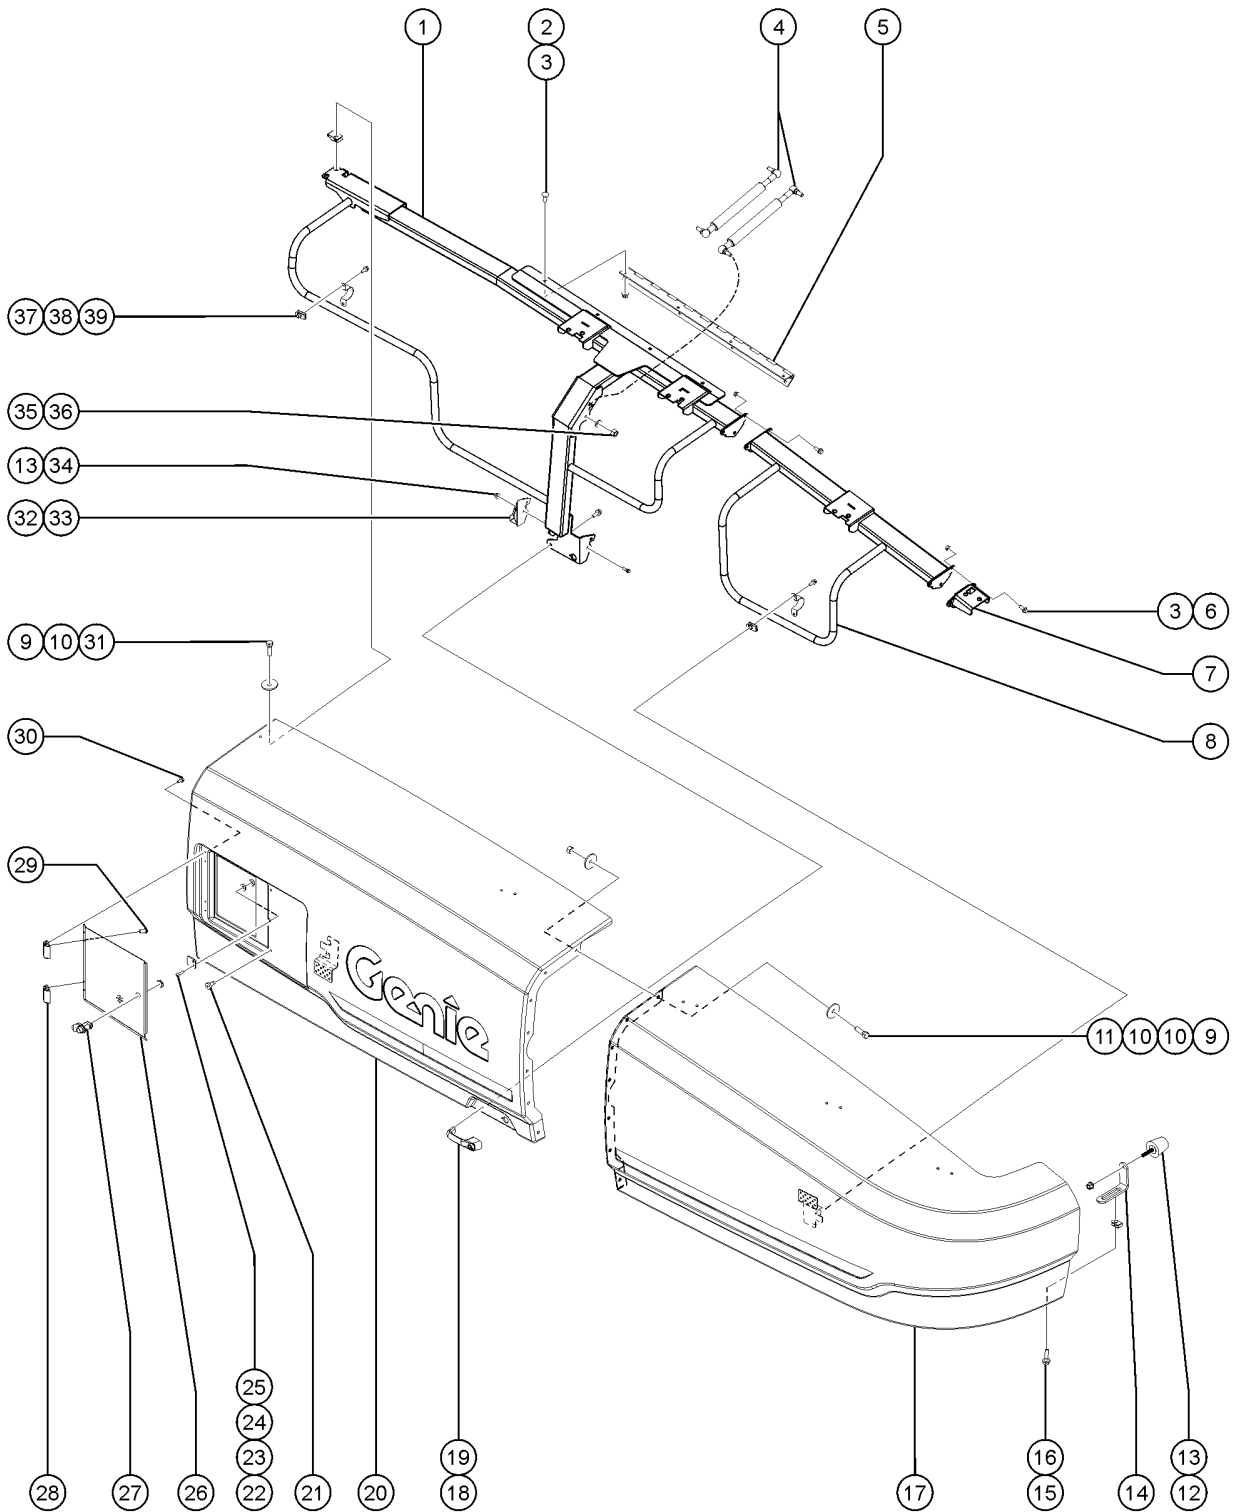

309.2 Turntable Covers, Tank Side

309.2 Turntable Covers, Tank Side

<i>Item</i>	<i>Part No.</i>	<i>Description</i>	<i>Qty.</i>
23	823748GT	LATCH STRIKER	1
24	1253185GT	WASHER,FLAT,#10,USS,ZAG	
25	1256804GT	NUT,10-32,ZAG	
26	1261797GT	FORMING,CONTROL COVER	
27	1259583GT	LATCH, PUSH BUTTON	1
28	1259584GT	HINGE, CONSTANT TORQUE	2
29	229845GT	SCREW,BHSCS,M5X10,SS	
30	218457GT	SCREW,HHF,M5X12,DIN6921,10.9,Z	
31	29868GT	SPRING CLIP,3/8-16,.05-.20X.73,ZAG	
32	1261244GT	FORMING, TS LATCH GUARD	
33	215254GT	LATCH,ROTARY,ENGINE COVER	
33-	1260682GT	FORMING,LATCH TRIGGER BRKT,LH	
34	824087GT	SCREW, HHF, 5/16-18 X 1.25, 8, ZAG	
35	232951GT	NUT, TL, M10-1.5,DIN980, ZAB	
36	824145GT	WASHER,FLAT,M10,DIN125,ZAB	
37	56912GT	SPRING CLIP,1/4-20,.025-.15X.5	
38	1260158GT	CLAMP,TUBE,1 -5/16,TWO HOLE	
39	824078GT	SCREW,HHF,1/4-20X.75,8,ZAG