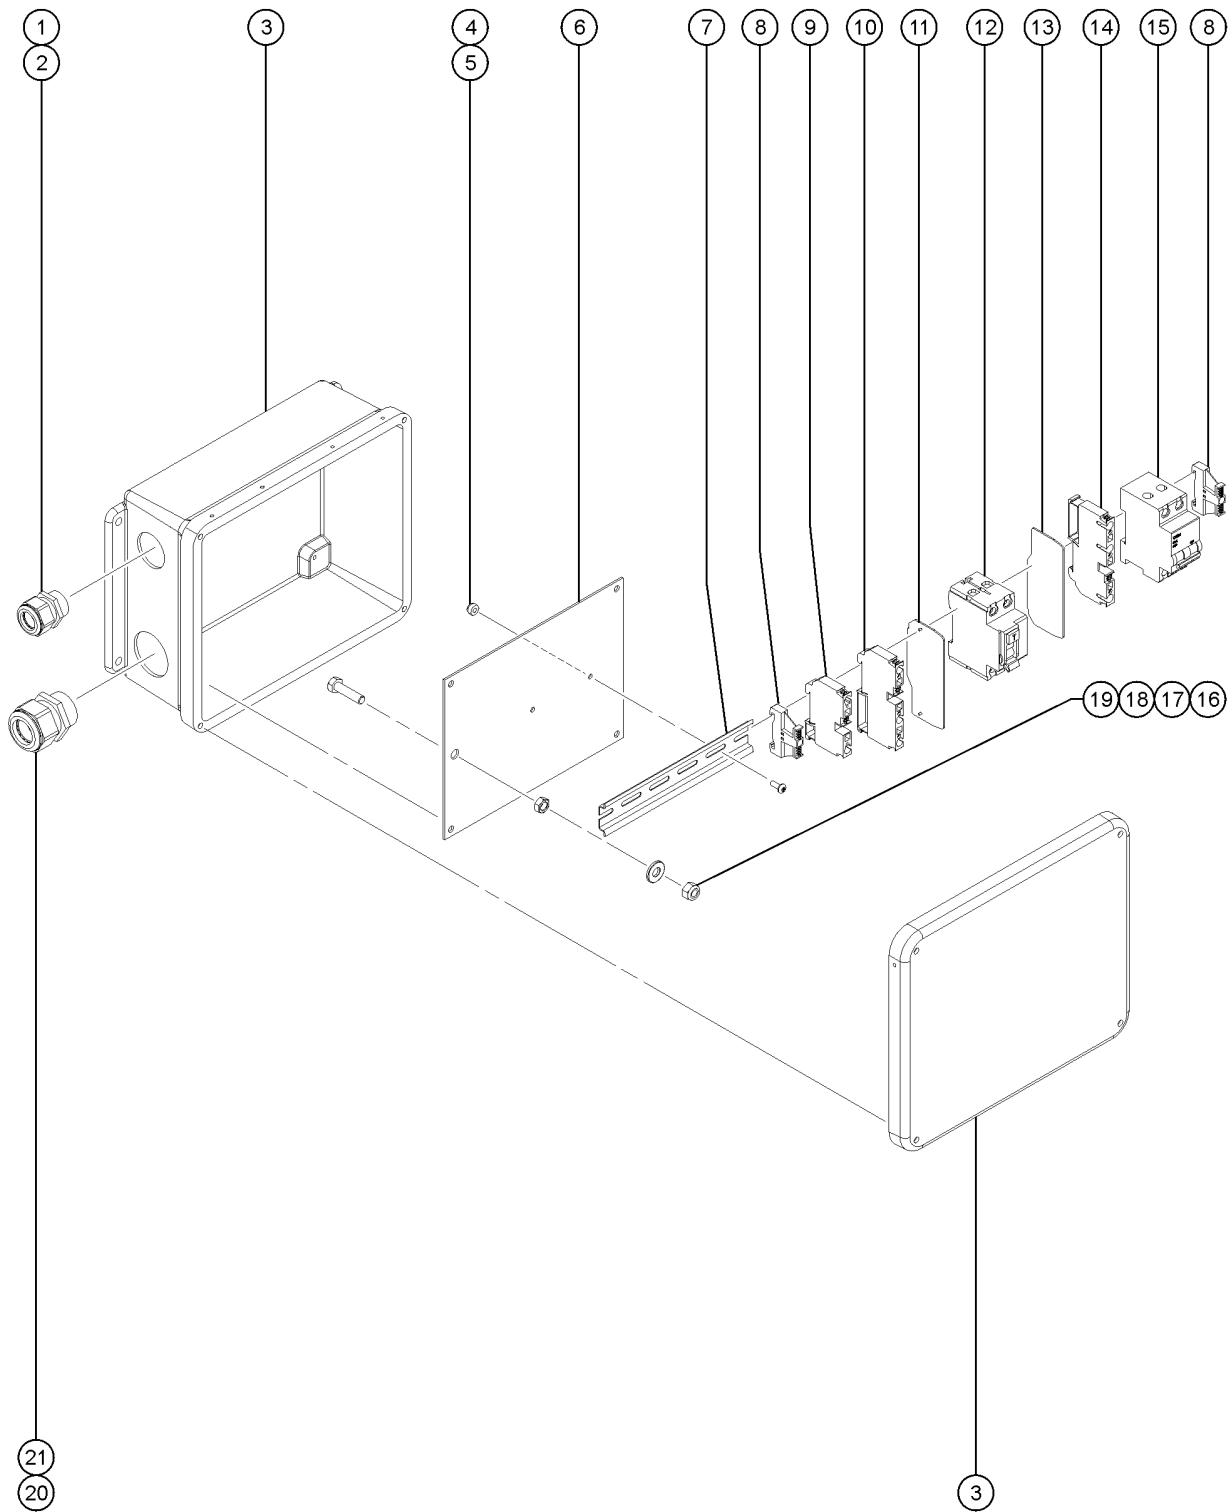

308.3 Welder Generator Enclosure (7.5 kW, 110/55 50HZ)

308.3 Welder Generator Enclosure (7.5 kW, 110/55 50HZ)

Item	Part No.	Description	Qty.
-	825557GT	ASSY, ENCLOSURE, WELDER GEN UK (Complete assembly for GEN 7.5 kW, 110/55 50HZ) including items 1 - 21	
1	20776GT	CABLE SQUEEZE CONN.	1
2	18665GT	LOCKNUT,ELECTRIC,1" NPT	1
3	825558GT	BOX,J, CIRCUIT BREAKERS	1
4	6178GT	NUT,NYLOCK,10-32	
5	54365GT	SCREW,PHIL,PHM,10-32 X .5,SSTL	
6	161207GT	PANEL, ENCLOSURE, BACK	1
7	822548GT	DIN RAIL, 7.375"	1
8	74913GT	END STOP, DIN RAIL,SCREW CLAMP	2
9	825797GT	BLOCK,DIN FEED THRU,16-6	1
10	825588GT	BLOCK,DIN FEED THRU 3 POS	1
11	825589GT	PARTITION,DIN RAIL BLUE PLATE	1
12	1257181GT	CIRCUIT BREAKER,GFCI,2P,30MA TRIP	1
13	825587GT	PARTITION,DIN RAIL GREY PLATE	1
14	825586GT	BLOCK,DIN FEED THRU 3 POS TERM	1
15	825585GT	CIRCUIT BREAKER, 2 POLE, 16A	1
16	6782GT	NUT,NYLOCK,5/16-18	1
17	5397GT	WASHER,FLAT,USS,5/16",Y	1
18	6037GT	NUT,HEX,5/16-18,GR5	1
19	13000GT	SCREW,HHC,5/16-18 X 1.25	1
20	822222GT	CABLE SQUEEZE CONN., 1.25"	1
21	822223GT	LOCKNUT, ELECTRIC, 1.25" NPT	1