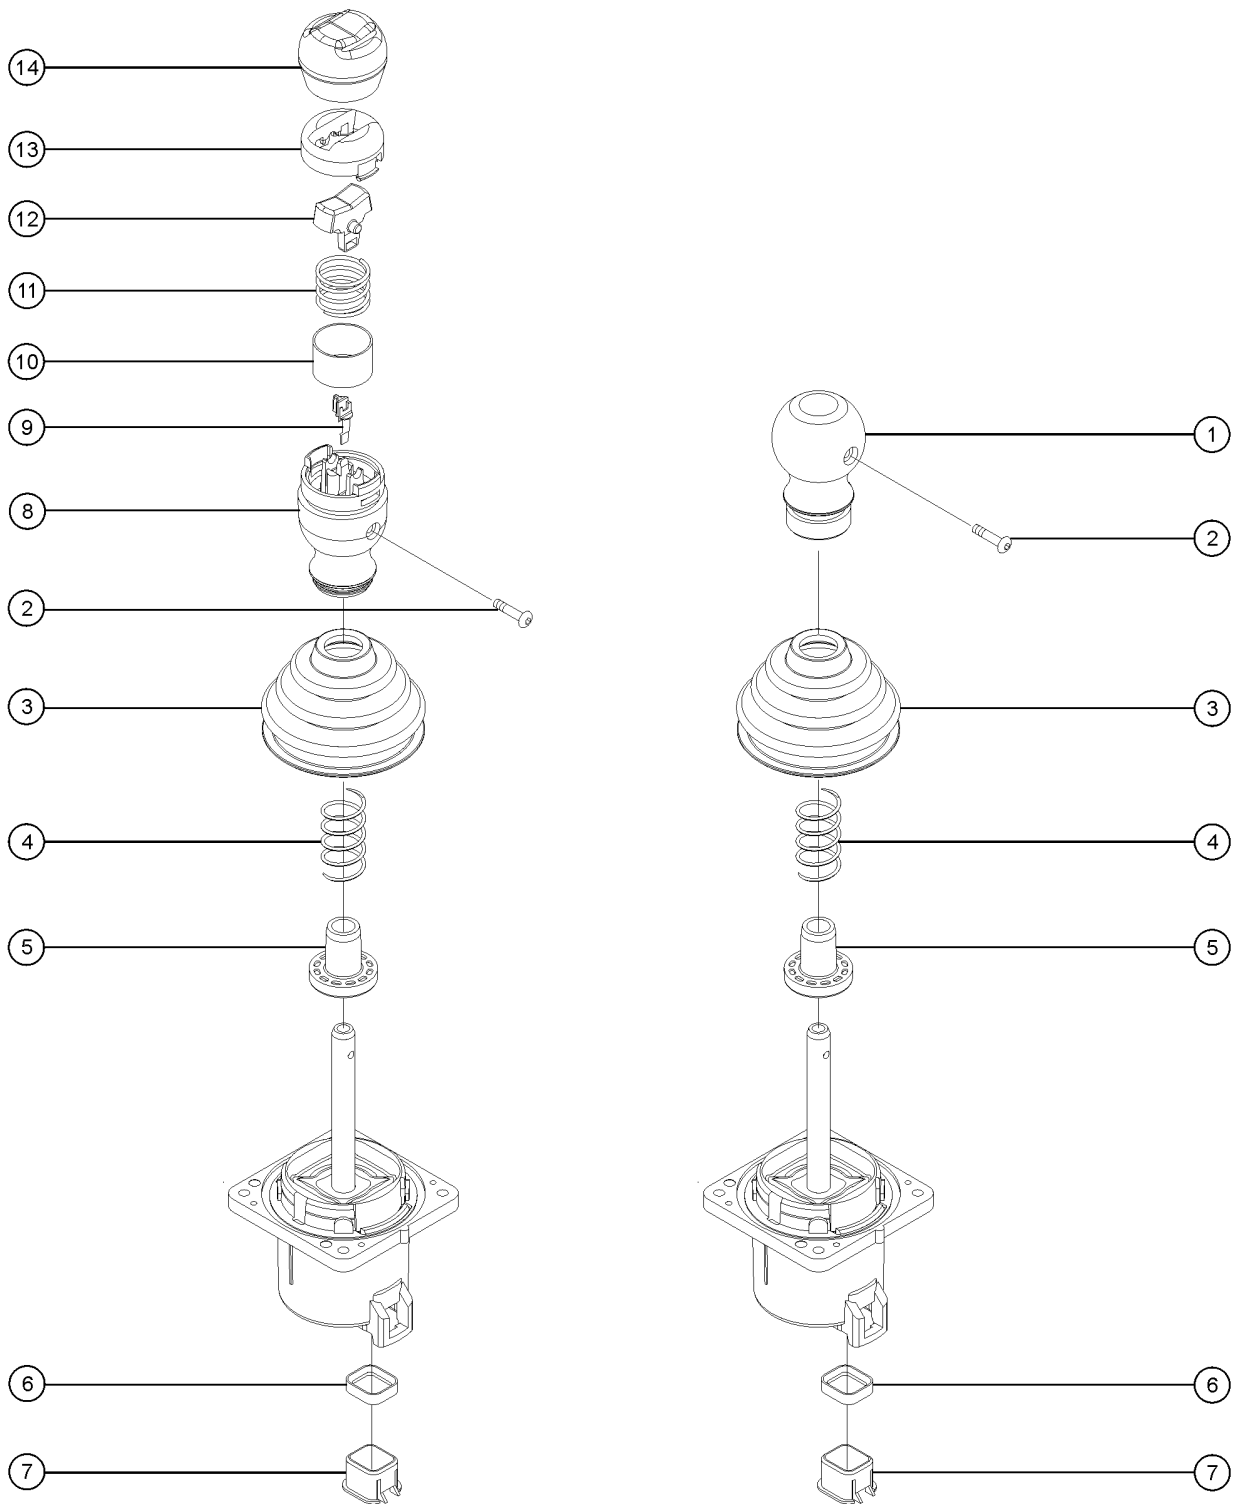

604.1 Platform J Box Assembly

<i>Item</i>	<i>Part No.</i>	<i>Description</i>	<i>Qty.</i>
47-	1269460GT	CABLE SQUEEZE CONN, M40X1.5 ..... from SN SX18016H-355	1

605.1 Joysticks

Item	Part No.	Description	Qty.
-		For joystick location refer to 603.1 .....	
-	1269500GT	KIT, ISOLATION, 2 JOYSTICK .....	
-	1269501GT	KIT, ISOLATION, 3 JOYSTICK .....	
1	62392GT	KNOB,JOYSTICK, 62390/62391 .....	
2	T112626GT	SCREW, PHM, #6-32 X .625 ZINC .....	
2-	1269499GT	PLUG, JOYSTICK HANDLE .....	
3	139598GT	BOOT,JOYSTICK .....	
4		SPRING,JOYSTK CENTR,62390/91 .....	1
		no longer available from supplier	
5	119915GT	COLLAR,JOYSTICK,CENTER .....	
6	128000GT	SEAL, CONNECTOR (DT JOYSTICKS) .....	
7	128001GT	SLEEVE,CONNECTOR,DT JOYSTICKS .....	
8	75449GT	KNOB,ROCKER JOYSTICK 75565 .....	
9	75448GT	SUPPORT,SENSOR,JOYSTICK .....	
10	75447GT	SWITCH SHIELD,ROCK JOYSTK75565 .....	
11	75446GT	SPRING,SWITCH CENTERING,75565 .....	
12	75445GT	ROCKER ASSY.,MAGNETIC 75565 .....	
13	75444GT	ROCKER,RETAINER, 75565 .....	
14	75443GT	BOOT, ROCKER JOYSTICK 75565 .....	