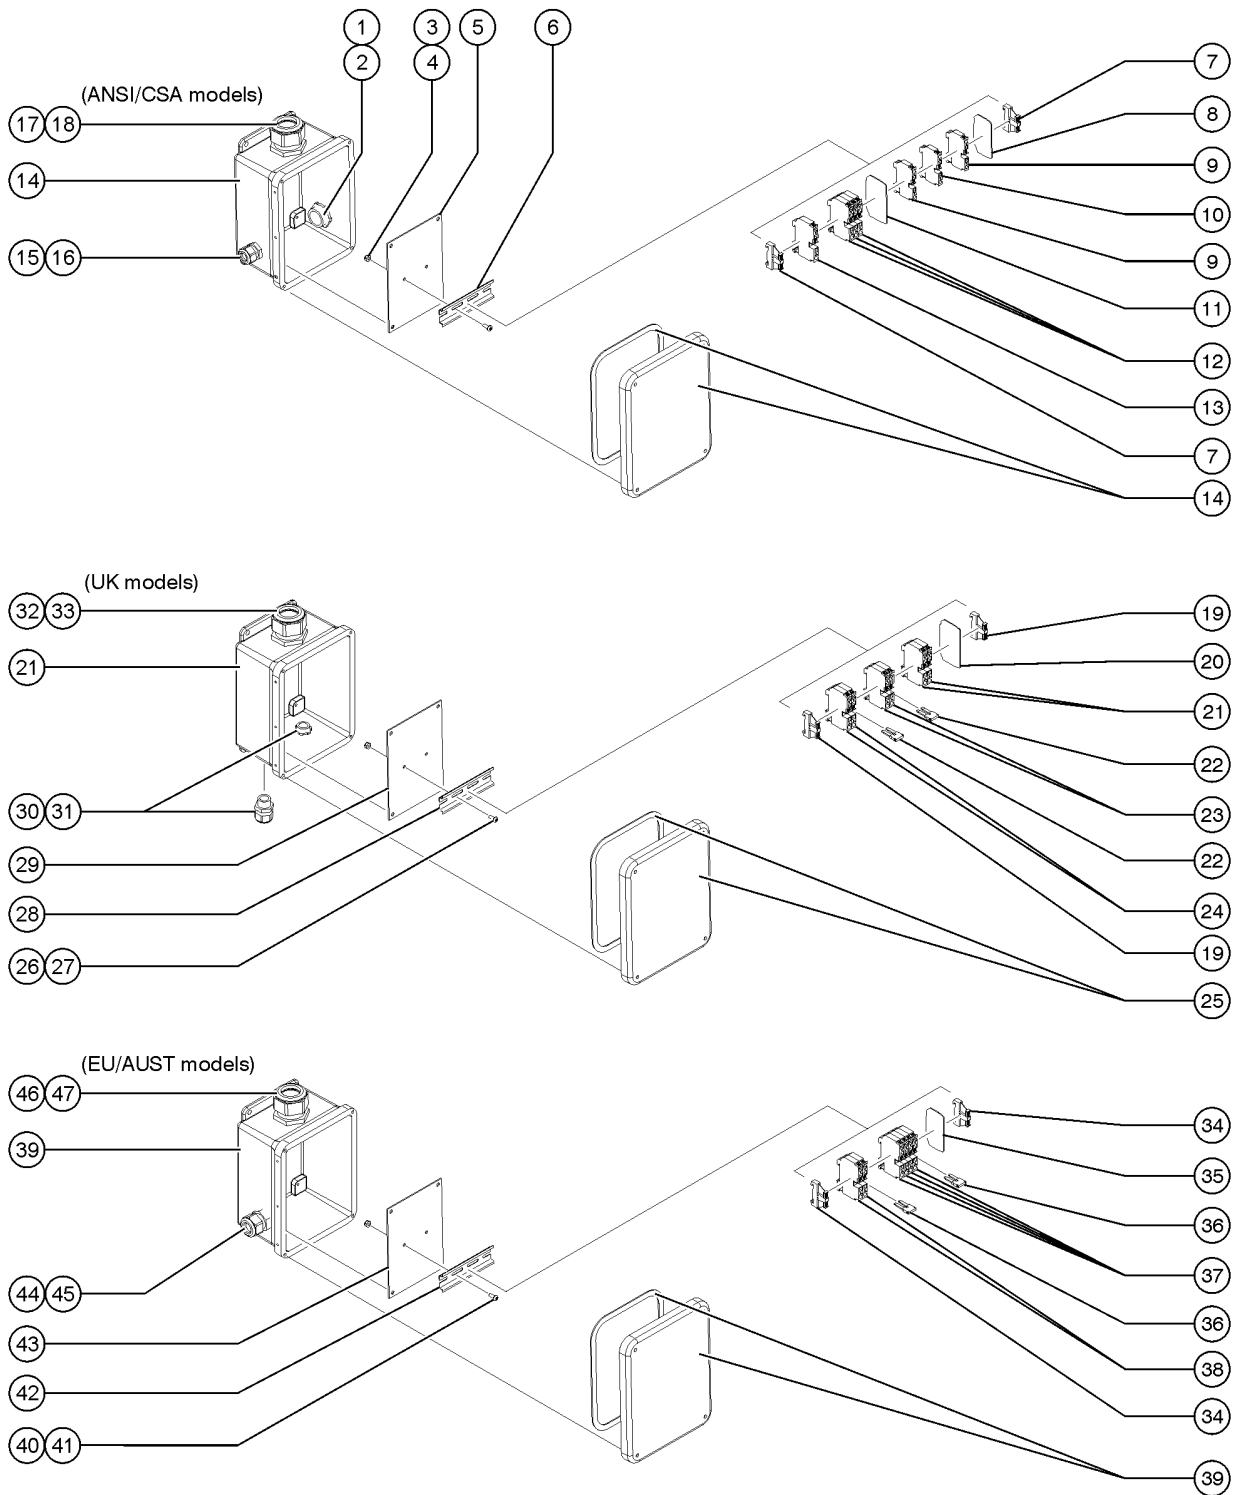

Item	Part No.	Description	Qty.
21	825795GT	BLOCK,DIN FEED THRU,16-6	2
22	825849GT	JUMPER,2 PIN DIN RAIL TERMINAL	2
23	825747GT	BLOCK,DIN FEED THRU BLUE	2
24	825797GT	BLOCK,DIN FEED THRU,16-6	2
25	825749GT	BOX,J,CIRCUIT BREAKERS UK	1
26	54365GT	SCREW,PHIL,PHM,10-32 X .5,SSTL	
27	6178GT	NUT,NYLOCK,10-32	
28	825737GT	DIN RAIL, 4.60"	1
29	825761GT	PANEL, ENCLOSURE, BACK	1
30	7057GT	CONN. SQZ,1/2NPT .39-.56 MED.	2
31	6935GT	LOCKNUT,ELEC,1/2"	2
32	822222GT	CABLE SQUEEZE CONN., 1.25"	1
		to SN SX18016H-354	
33	822223GT	LOCKNUT, ELECTRIC, 1.25" NPT	1
		to SN SX18016H-354	
33-	1269460GT	CABLE SQUEEZE CONN, M40X1.5	1
		from SN SX18016H-355	
34	74913GT	END STOP, DIN RAIL,SCREW CLAMP	2
35	822103GT	DIN RAIL, PARTITION PLATE	1
36	825849GT	JUMPER,2 PIN DIN RAIL TERMINAL	2
37	825795GT	BLOCK,DIN FEED THRU,16-6	4
38	825797GT	BLOCK,DIN FEED THRU,16-6	2
39	825748GT	BOX,J,CIRCUIT BREAKERS EU	1
40	54365GT	SCREW,PHIL,PHM,10-32 X .5,SSTL	
41	6178GT	NUT,NYLOCK,10-32	
42	825737GT	DIN RAIL, 4.60"	1
43	825761GT	PANEL, ENCLOSURE, BACK	1
44	12960GT	CABLE SQUEEZE CONN.,XTRA LRG	1
45	14041GT	LOCKNUT,ELECTRIC,3/4"	1
46	822222GT	CABLE SQUEEZE CONN., 1.25"	1
		to SN SX18016H-354	
47	822223GT	LOCKNUT, ELECTRIC, 1.25" NPT	1
		to SN SX18016H-354	

604.1 Platform J Box Assembly