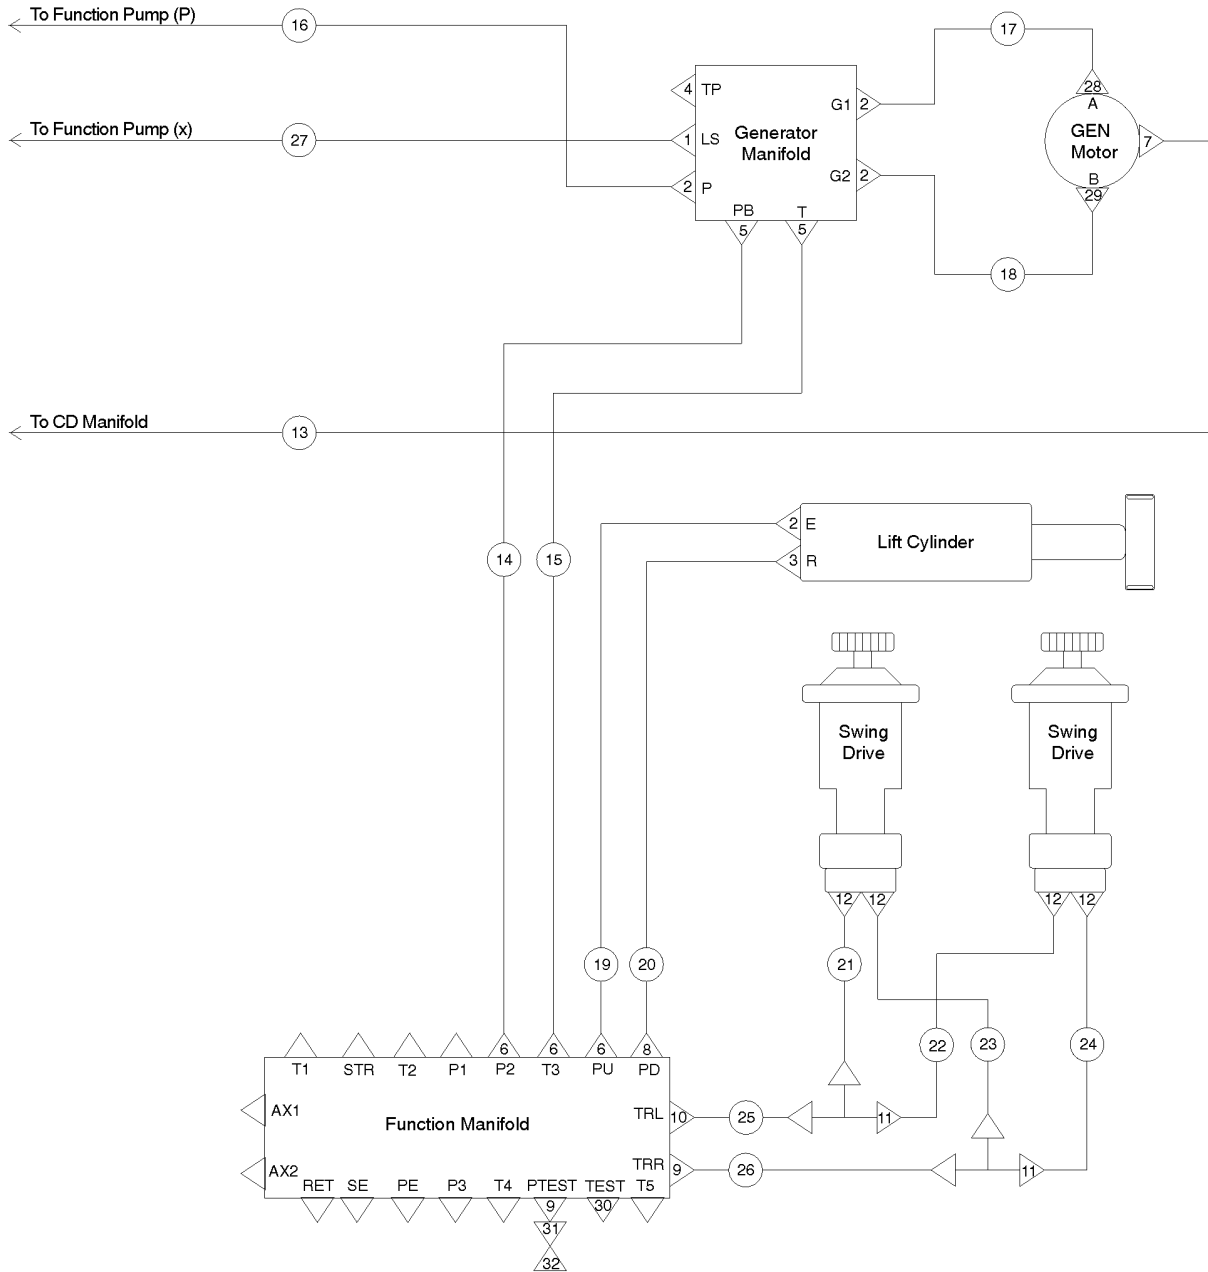

710.1 Hydraulic Hoses and Fittings - Turntable

LEGEND	
	ADAPTER
	HOSE ASSEMBLY
	UNION

710.1 Hydraulic Hoses and Fittings - Turntable

Item	Part No.	Description	Qty.
1	48913GT	CONN, 520120-4-6 0.030 ORIFICE .....	1
2	48959GT	FITTING,ELBOW,90D,520220-12 .....	4
3	48932GT	FITTING,ELBOW,90D,520220-8*** .....	1
4	48997GT	NIPPLE,DIAGNOSTIC,#4 .....	1
5	48960GT	FITTING,CONN,520120-12*** .....	2
6	48963GT	FITTING,ELBOW,45D,520320-12*** .....	3
7	48942GT	ELBOW,90D,520220-8-6 .....	1
8	48937GT	ELBOW,45D,520320-8 .....	1
9	48904GT	ELBOW, 90D, 520220-4 .....	1
10	48915GT	ELBOW,90D,520220-6 .....	1
11	227614GT	TEE, BULKHEAD, RUN, 520120-6 .....	2
12	48916GT	CONN, 520120-6 .....	4
13	49137-2541GT	HOSE ASSY,1/2, 90L FEM,STR FEM (components: 48822, 48824, and 48756 @ 23 inches) .....	1
14	61074-7828GT	HOSE ASSY,3/4,STR FEM,STR FEM (components: 48841, 48841, and 48762 @ 76 inches) .....	1
15	61074-7628GT	HOSE ASSY,3/4,STR FEM,STR FEM (components: 48841, 48841, and 48762 @ 74 inches) .....	1
16	215202GT	HARDLINE, GENERATOR PRESSURE .....	1
17	215200GT	HARDLINE, GENERATOR SUPPLY .....	1
18	215201GT	HARDLINE, GENERATOR RETURN .....	1
19	61072-10026GT	HOSE ASSY,3/4,45 FEM,STR FEM (components: 48841, 48845, and 48762 @ 97 inches) .....	1
20	49141-9963GT	HOSE ASSY,1/2,45 FEM,STR FEM (components: 48822, 48826, and 48756 @ 97 inches) .....	1
21	49128-2809GT	HOSE ASSY,3/8,90 FEM,STR FEM (components: 48812, 48816, and 48753 @ 26 inches) .....	1
22	49128-2809GT	HOSE ASSY,3/8,90 FEM,STR FEM (components: 48812, 48816, and 48753 @ 26 inches) .....	1
23	49128-2809GT	HOSE ASSY,3/8,90 FEM,STR FEM (components: 48812, 48816, and 48753 @ 26 inches) .....	1
24	49128-2809GT	HOSE ASSY,3/8,90 FEM,STR FEM (components: 48812, 48816, and 48753 @ 26 inches) .....	1
25	218776GT	HYD, TUBE, TRL .....	1
26	218775GT	HYD, TUBE, TRR .....	1
27	49117-3091GT	HOSE ASSY 1/4,90 FEM STR FEM (components: 48000, 48802, and 48751 @ 29 inches) .....	1
28	48974GT	ELBOW,90D,520220-12-10 .....	1