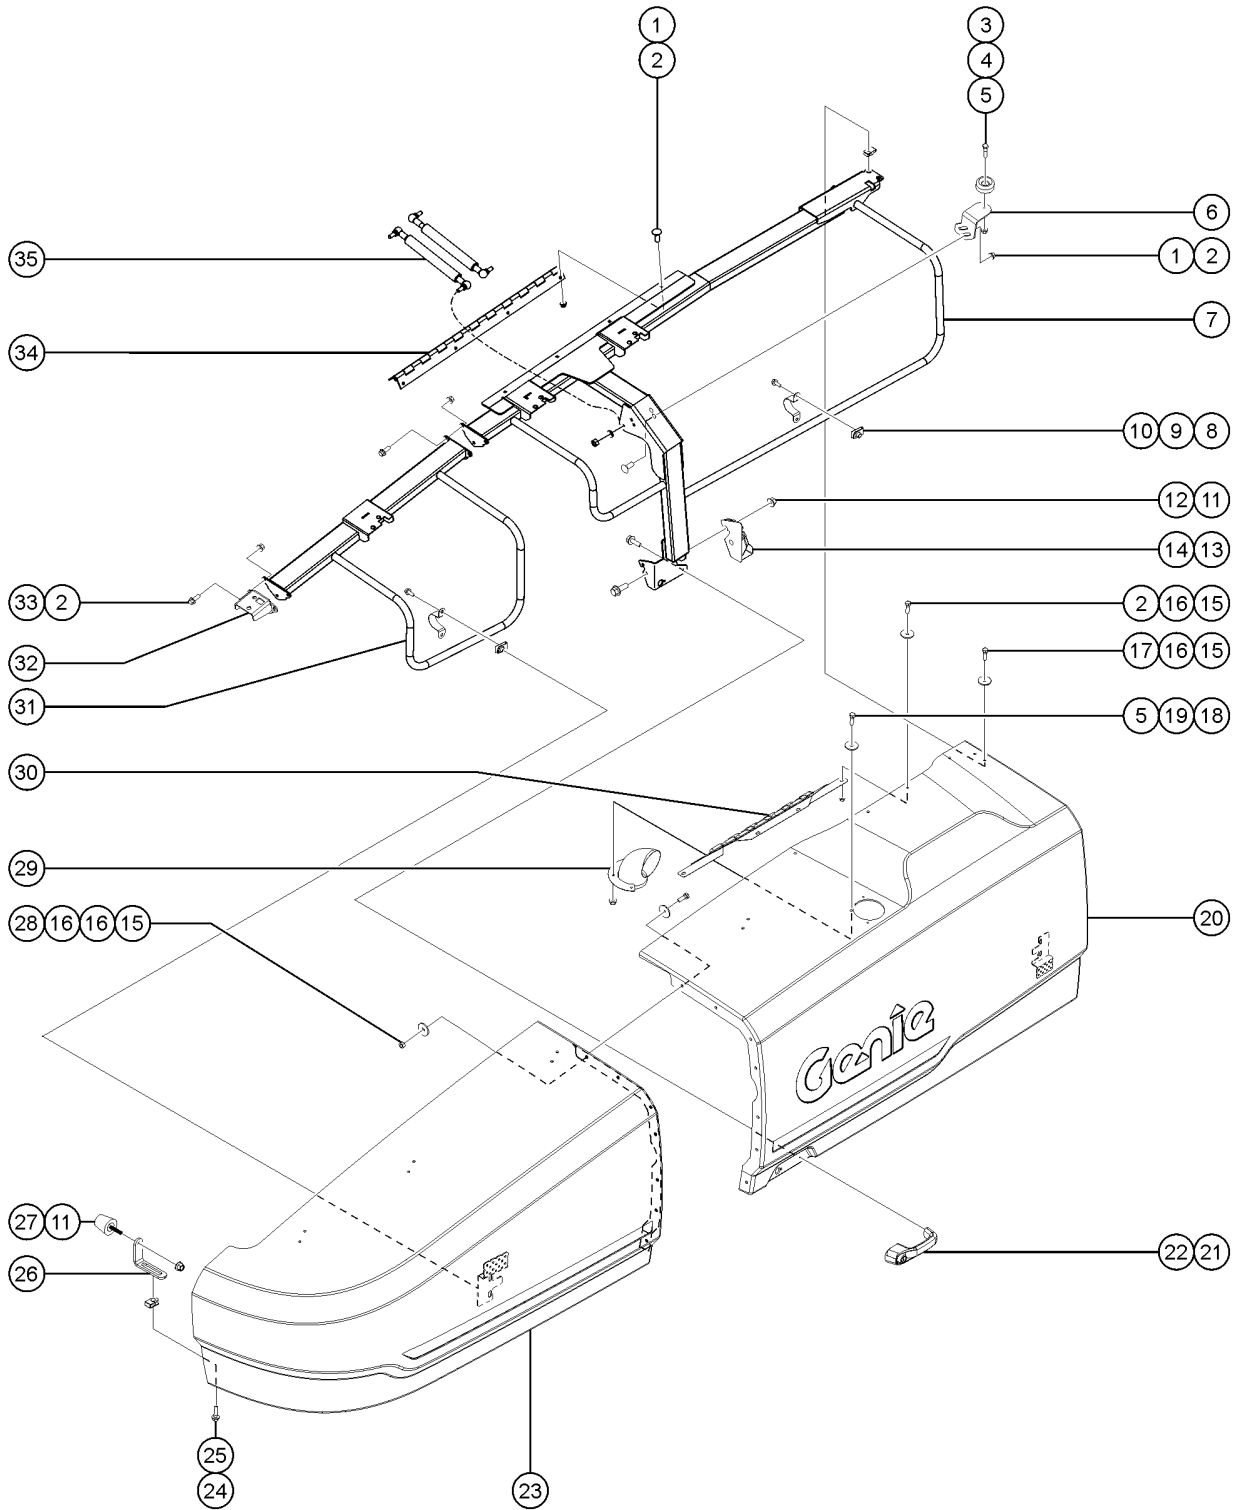

303.2 Turntable Covers - Engine Side

303.2 Turntable Covers - Engine Side

Item	Part No.	Description	Qty.
1	824125GT	BOLT, CARRIAGE, 3/8-16 X 1, 5, ZAG	
2	824029GT	NUT, TL FLG, 3/8-16, G, ZAG	
3	824061GT	SCREW, HHC, 1/4-20X1.25, 8, ZAG	
4	50974GT	BUMPER, RUBBER, COVERS	1
5	824027GT	NUT, TL FLG, 1/4-20, G, ZAG	
6	1261813GT	FORMING, BUMPER, SIDE	1
7	1259038GT	WELDMENT, COVER SUPPORT, ENG	1
8	56912GT	SPRING CLIP, 1/4-20, .025-.15X.5	
9	1260158GT	CLAMP, TUBE, 1 -5/16, TWO HOLE	2
10	824078GT	SCREW, HHF, 1/4-20X.75, 8, ZAG	
11	824028GT	NUT, TL FLG, 5/16-18, G, ZAG	
12	824087GT	SCREW, HHF, 5/16-18 X 1.25, 8, ZAG	
13	1261245GT	FORMING, LATCH GUARD, ES	1
14	215254GT	LATCH, ROTARY, ENGINE COVER	1
		Not shown	
14-	1260683GT	FORMING, LATCH TRIGGER BRKT, RH	
15	824068GT	SCREW, HHC, 3/8-16 X 1.25, 8, ZAG	
16	824120GT	WASHER, FLAT, .375 X 1.50 X .125, ZAG	
17	29868GT	SPRING CLIP, 3/8-16, .05-.20X.73, ZAG	
18	824059GT	SCREW, HHC, 1/4-20X.75, 8, ZAG	
19	824119GT	WASHER, FLAT, .25X1.25X.062, ZAG	
20	1259674GT	ASSEMBLY, COVER, ENG MOUNT	
		Includes item 30 and mounting fasteners	
21	1256054GT	HANDLE, YELLOW LOCKING, CODE 455	1
21-	37947GT	KEYS, 10 PACK***	
		sold separately	
21-	83093GT	KEY SINGLE***	
		sold separately	
22	231532GT	SCREW, HHF, M6X20, DIN6921, 10.9, Y	
23	1259032GT	ASSEMBLY, COVER, ENG NOSE MOUNT	1
24	231512GT	SCREW, HHF, M6-1.0X25, DIN6921, 10.9, ZAB	
25	219697GT	SPRING CLIP, M6-1.0, 3.4-6.3MMX1