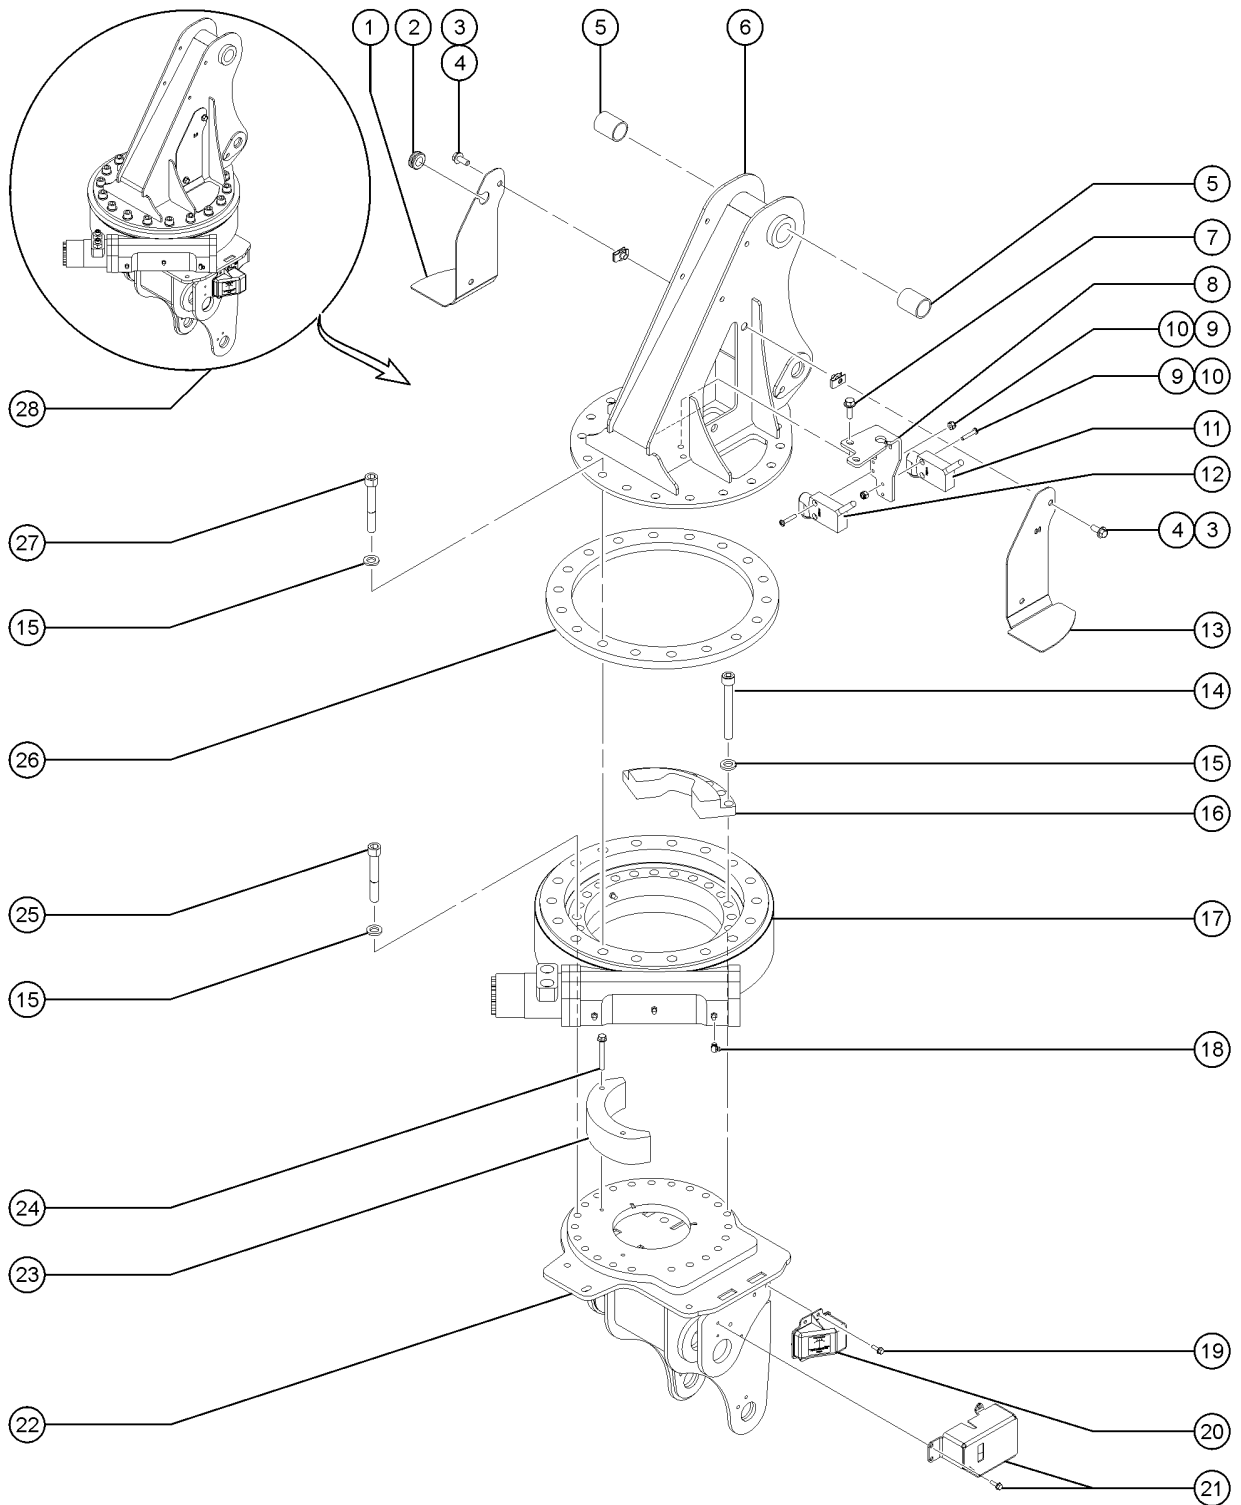

517.1 Jib Rotator Housing

517.1 Jib Rotator Housing

Item	Part No.	Description	Qty.
1	219286GT	FORMING,JIB ROTATOR COVER R	1
2	60584GT	GROMMET,RUBBER .75 X .19 X 1**	1
3	231530GT	SCREW,HHF,M10-1.5X25,DIN6921,10.9,ZAB	
4	230074GT	SPRING CLIP,M10-1.5,1-6X19,ZAB	
5	231486GT	BEARING,35IDX41ODX50L	2
6	218467GT	MACHINED,JIB ROTATOR	1
7	237831GT	SCREW,HHF,M8-1.25X25,DIN6921,8	
8	218664GT	FORMING,LIMIT SWITCH MOUNT	1
9	825686GT	NUT, TL, M4-0.7, DIN980, 8, ZAB	
10	822353GT	SCREW,PHPM,M4-0.7X30,DIN7985,ZAB	
11	236393GT	SW ASSY, JIB ROT CCW, SAFETY	
11-	139644-14B30GT	LIMIT SWITCH,TAB,BLUE,MICRO	
11-	89756GT	NECK/HEAD-LIMIT SWITCH (88356)	
11-	128636GT	ROLLER, ARM, LIMIT SWITCH, ZCY500	
12	236394GT	SWITCH ASSY, JIB ROTATED CCW	
11-	139644-14B30GT	LIMIT SWITCH,TAB,BLUE,MICRO	
12-	89756GT	NECK/HEAD-LIMIT SWITCH (88356)	
12-	128636GT	ROLLER, ARM, LIMIT SWITCH, ZCY500	
13	219287GT	FORMING,JIB ROTATOR COVER L	
14	218678GT	SCREW,SHC,M16-2.0X130,DIN912,1	7
15	825348GT	WASHER,FLAT,M16,DIN6916,HRD,ZAB	41
16	218660GT	MACHINED,HARDSTOP,BELLCRANK	
17	217186GT	ROTATOR,WORMDRIVE,57K	1
17-	1268304GT	ROTATOR,WORMDRIVE,57K for 217186	
17-	1268305GT	SEAL KIT (217186)	
17-	1268314GT	MOTOR,HYDRAULIC,BH160 for 217186	
18	822830GT	ZERK,GREASE,1/8NPT,90DEG	
19	237238GT	SCREW,HHF,M6-1.0X12,DIN6921,10