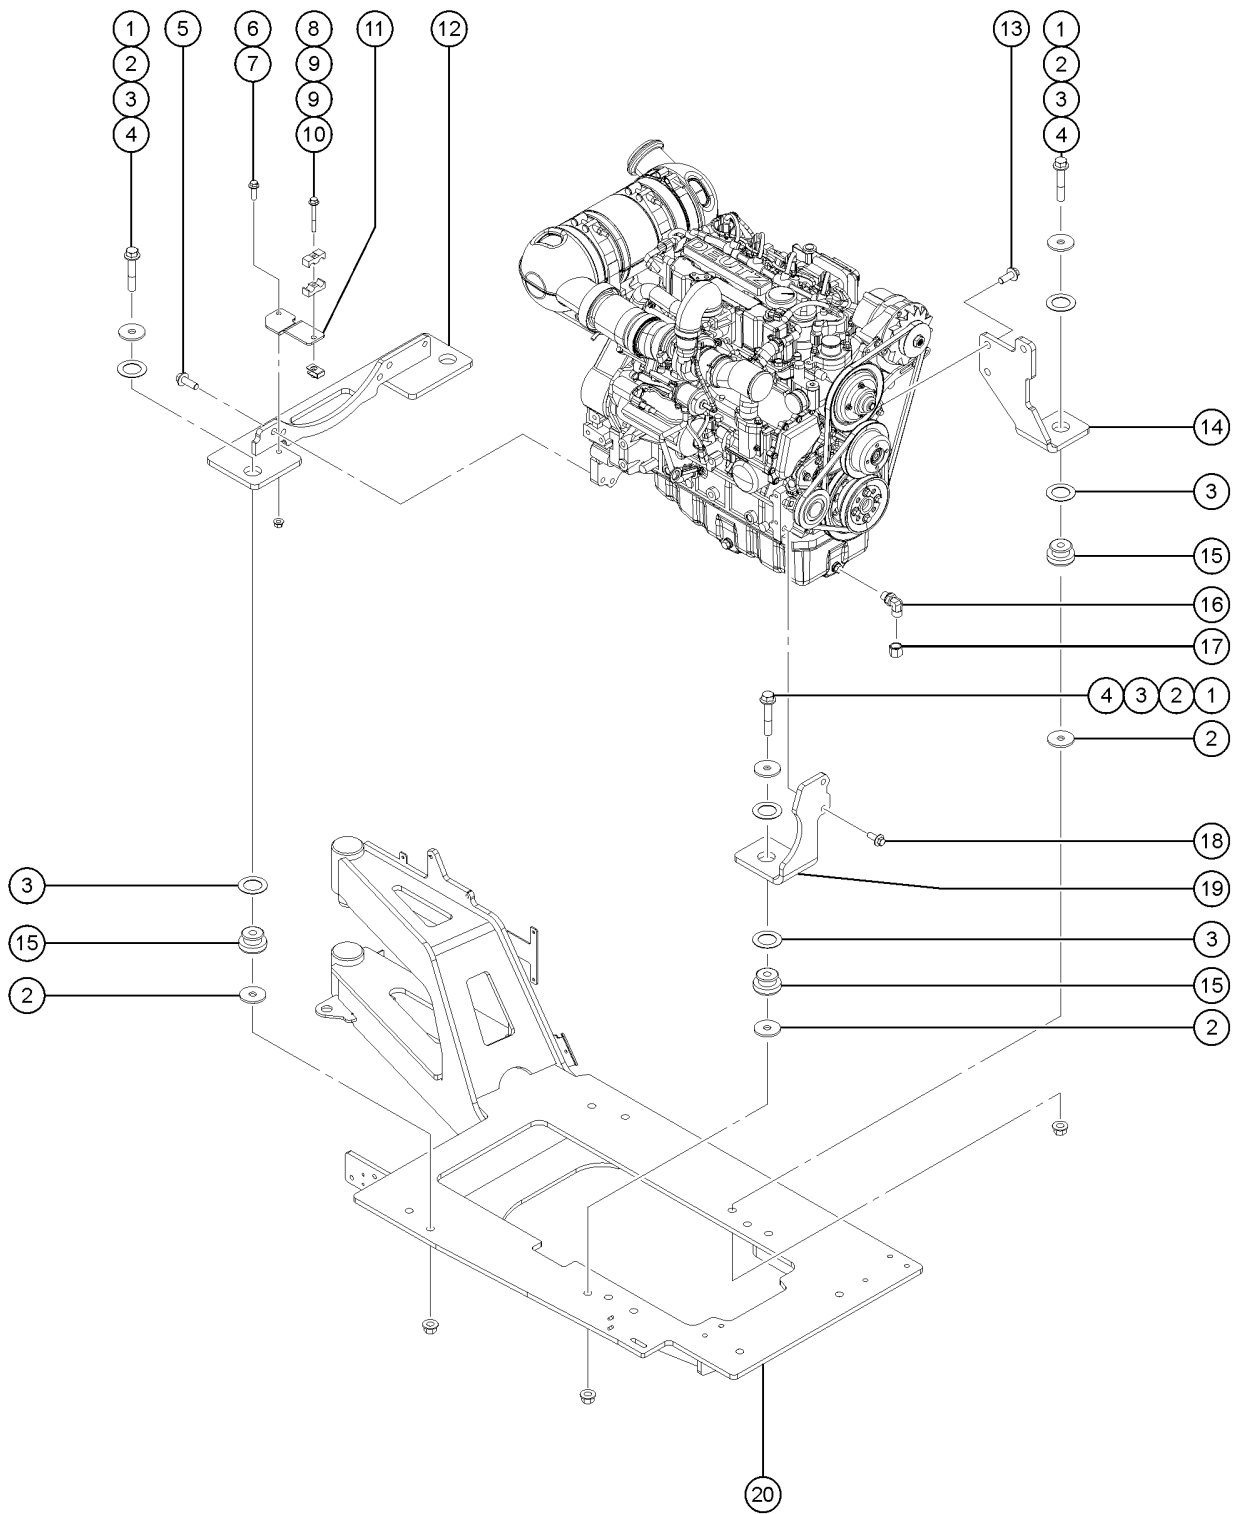

407.1 Deutz D2.9L4 Engine, View 4

Item	Part No.	Description	Qty.
-		Due to Tier 4 regulations, many engine replacement parts require the engine serial number at time of order placement. When ordering engine parts please have both machine and engine serial numbers available. For internal engine parts, contact engine dealer	
1	1256583GT	SCREW,HHF,5/8-11X3.5,8,ZAG	4
2	824123GT	WASHER,FLAT,.625X2.25X.188,ZAG	8
3	1251565GT	WASHER,SHIM,1.56X2.5X0.061,ZAG	8
4	1253319GT	NUT,TL FLG,5/8-11,G,ZAG	4
5	1251899GT	SCREW,HHF,M14-2.0 X 40,DIN 692	4
6	231533GT	SCREW,HHF,M10-1.5X35,DIN6921,10.9,ZAB	2
7	231529GT	NUT,TL FLG,M10-1.5,DIN6927,10, ...	2
8	216597GT	SCREW,HHF,M6 X 50,G10,YZ	1
9	217460GT	CLAMP,BATTERY CABLE	2
10	219697GT	SPRING CLIP,M6-1.0,3.4-6.3MMX1	4
11	217458GT	FORMING, BATTERY CABLE GUIDE	2
12	70440GT	WELDMENT,REAR ENGINE MOUNT	1
13	1256776GT	SCREW,HHF,M14-2.0X35,DIN6921,1	2
14	1256805GT	MOUNT,ENGINE,LEFT SIDE	1
15	217500GT	ISOLATOR, ENGINE VIBRATION	4
16	54428GT	FITTING,HYDRAULIC,90DEG,O-RING	1
17	69775GT	CAP,520112-8	1
18	824134GT	SCREW,HHF,M12-1.75X30,DIN6921	2
19	1251705GT	FORMING, ENGINE MOUNT	1
20		Ref. WELDMENT, ENGINE TRAY	
		(Refer to 409.1)