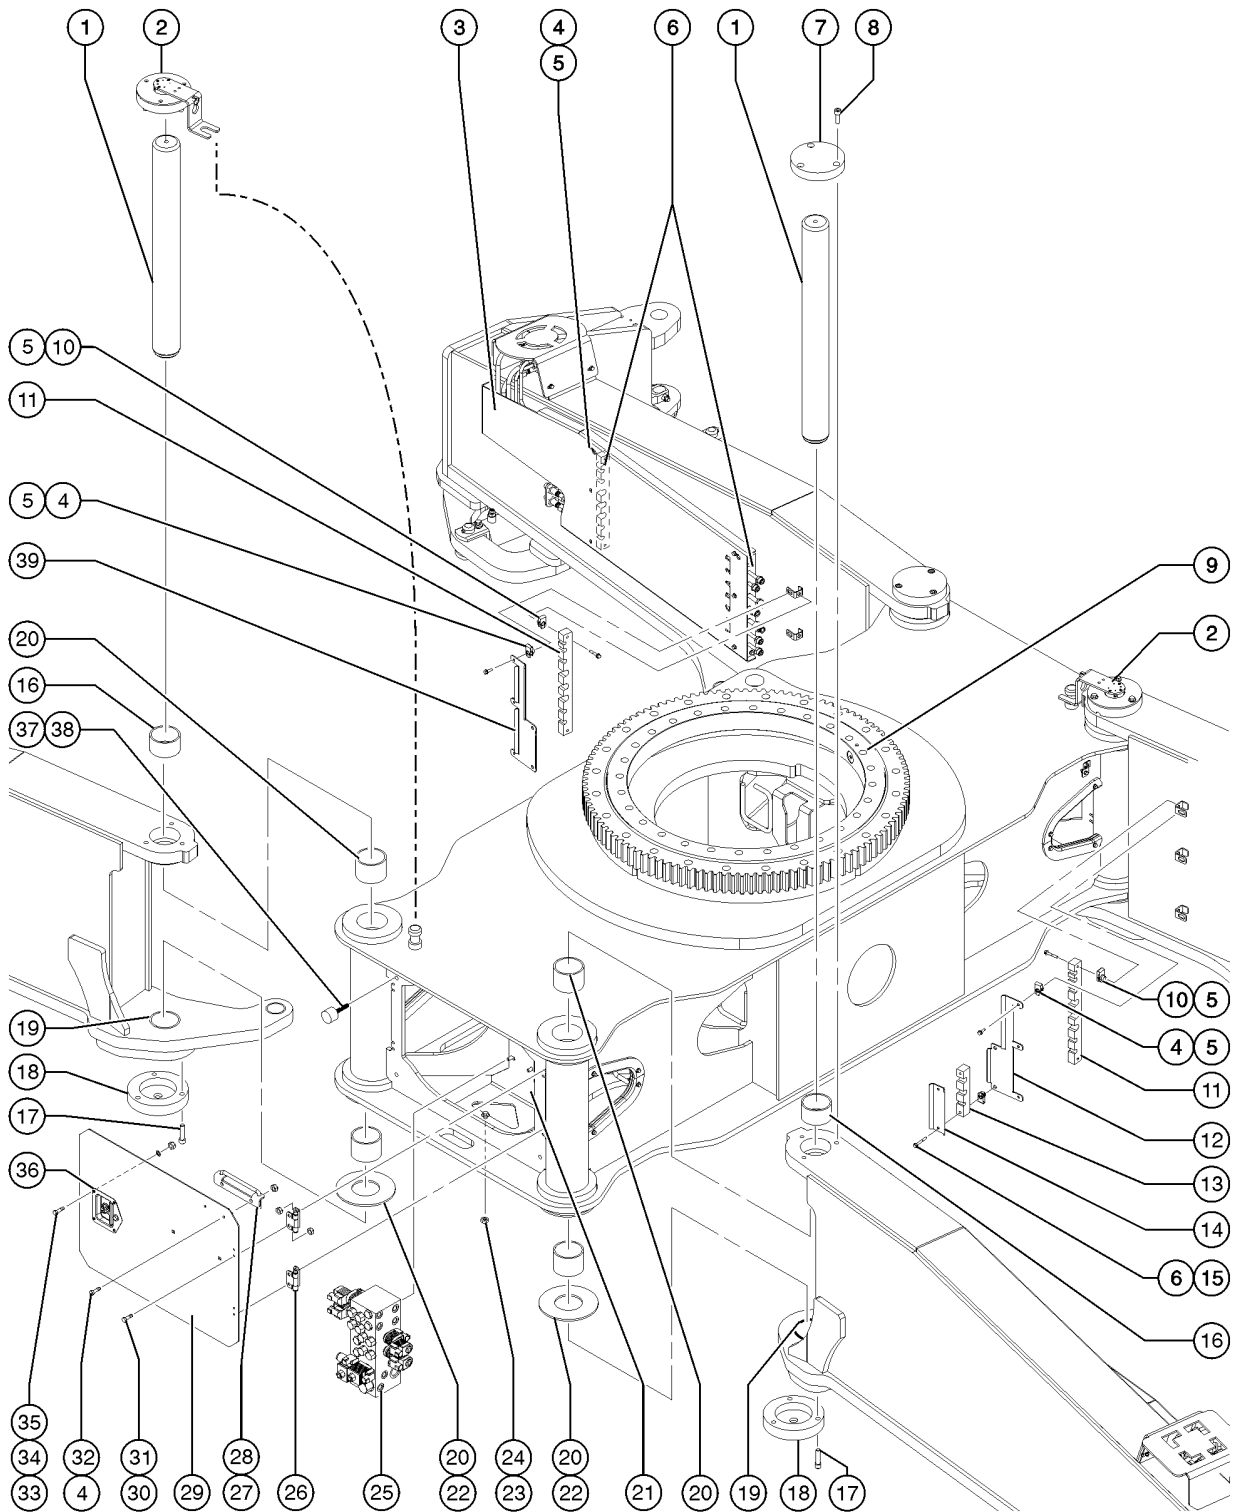

204.1 Chassis Components, Engine Side

204.1 Chassis Components, Engine Side

Item	Part No.	Description	Qty.
1	219304GT	PIN, 80MM X 780MM, AXLE	2
2	160733GT	ASSY, AXLE SENSOR, SX/ZX135 (Refer to 203.1)	2
3	1259973GT	FORMING, HYD TUBE COVER, AXLE Front right and rear left	1
3-	1259982GT	FORMING, HYD TUBE COVER, AXLE Front left and rear right	
4	231532GT	SCREW,HHF,M6X20,DIN6921,10.9,Y	
5	230073GT	SPRING CLIP,M6-1.0,0.8-4.0X13.5,ZAB	
6	237458GT	CLAMP, HYD TUBE, AXLE	2
7	1259976GT	MACHINED, TOP CAP, AXLE PIN	2
8	160732GT	SCREW, SHCS M12-1.75X35	
9	226710GT	BEARING,TURNTABLE,MTE-705 (For top bolts on swing refer to 301.1)	1
10	232886GT	SCREW,HHF,M6-1.0X40,DIN6921,10.9,ZAB	
11	229543GT	CLAMP, PLASTIC, HYD HOSE	2
12	1259983GT	FORMING, HOSE CLAMP COVER,LFRR Front left and rear right	
13	162291GT	CLAMP, HYD TUBE, AXLE	
14	1259979GT	FORMING, HOSE CLAMP COVER,OUTE	1
15	216597GT	SCREW,HHF,M6 X 50,G10,YZ	
16	237854GT	BEARING, 80ID X 90OD X 52LG	2
17	160736GT	SCREW, SHCS M12-1.75X50 GR12.9	
18	1259978GT	MACHINED, LOWER CAP, AXL PIN	2
19	160502GT	BEARING, 80ID X 90OD X 80LG	2
20	235309GT	BEARING,80ID X 90OD X 65LG	4
21	1259987GT	FORMING,MANIFOLD MOUNT	1
22	229530GT	WASHER, THRUST	2
23	237832GT	NUT,TL FLG,M8-1.25,DIN6927,10,ZAB	
24	237820GT	SCREW,HHF,M8-1.25X40,DIN6921,10.9,ZAB	
25		Ref. MANIFOLD,STEER/AXLE (Refer to 702.1)	1
26	217477GT	HINGE, OFFSET 12MM	2
27	1259986GT	FORMING,LOCK COVER BRKT