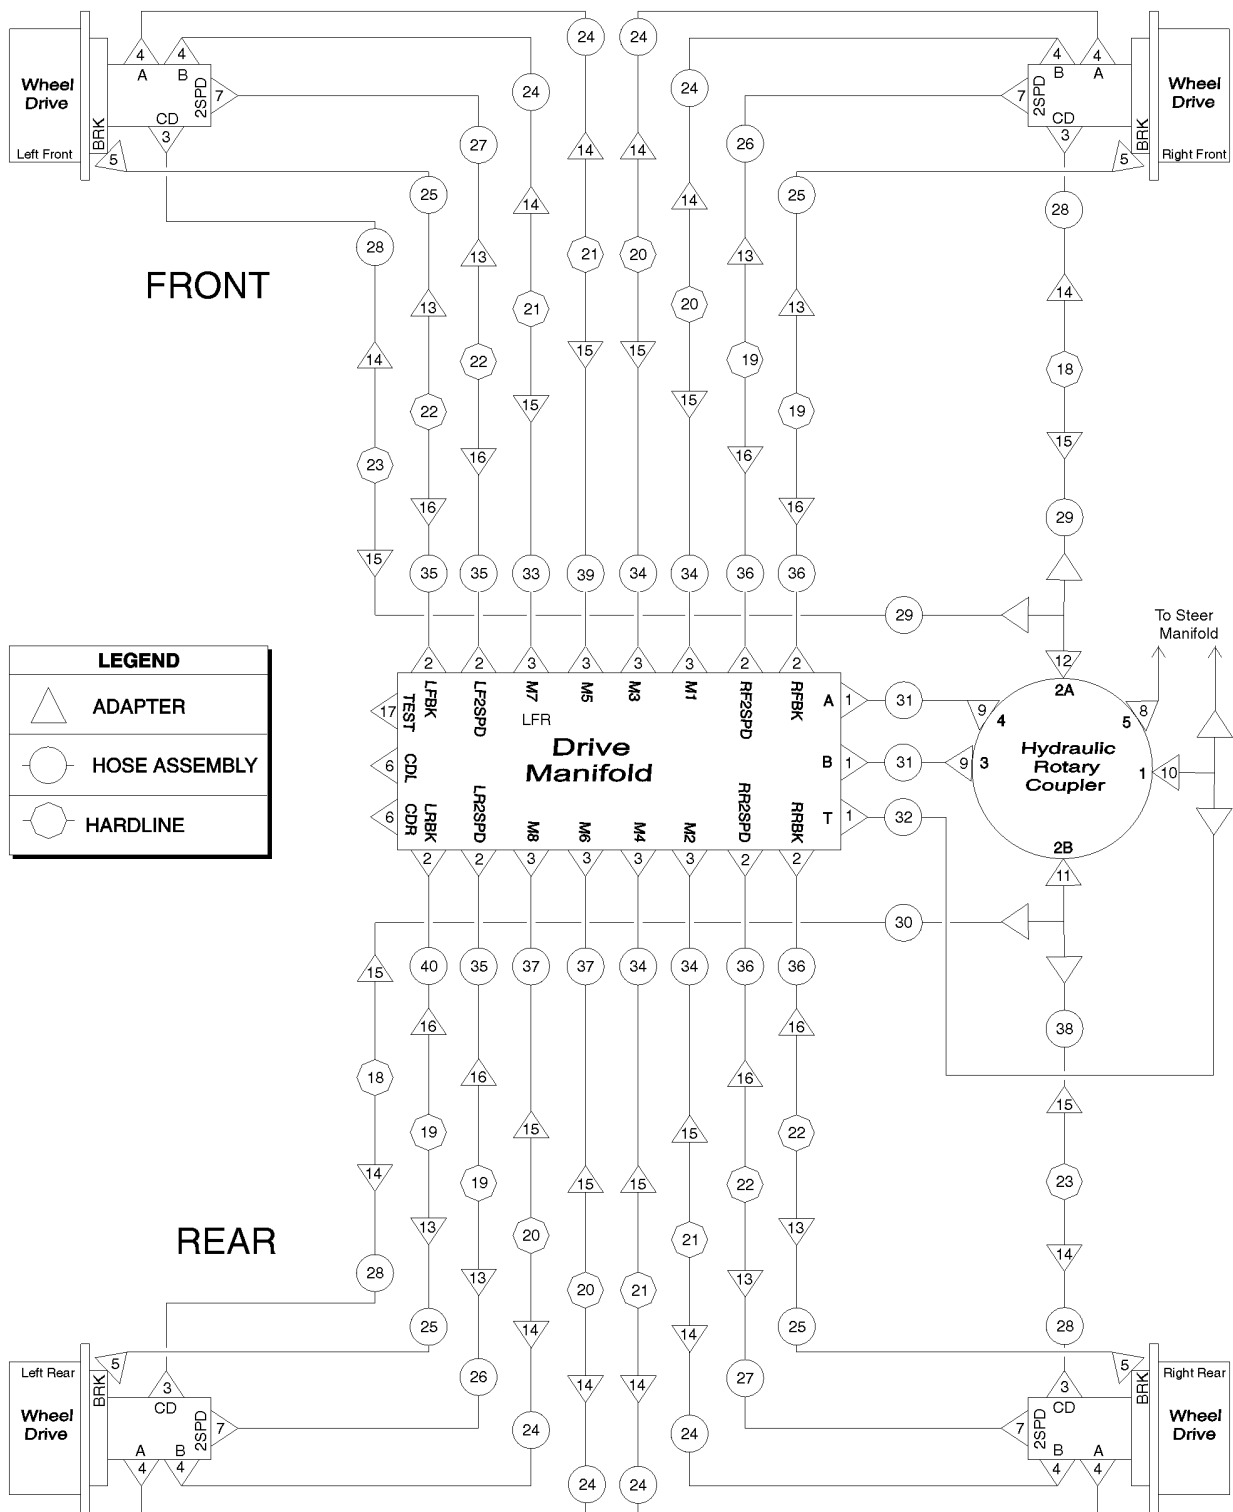

707.1 Hydraulic Hoses and Fittings, Drive System

707.1 Hydraulic Hoses and Fittings, Drive System

Item	Part No.	Description	Qty.
29	216247-6684GT	HOSE ASSY,1/2,45 FEM, STR MALE Components: 106815, 48826 and 48756 @ 64 inches	4
30	106819-7013GT	HOSE ASSY,1/2,STR FEM STR MALE Components: 48822, 106815 and 48756 @ 68 inches	1
31	94374-6030GT	HOSE ASSY,3/4,90 FEM,STR FEM Components: 48841, 48846 and 94358 @ 57 inches	2
32	61072-4326GT	HOSE ASSY,3/4,45 FEM,STR FEM Components: 48841, 48845 and 48762 @ 40 inches	1
33	81812-3692GT	HOSE ASSY,1/2,STR FEM,STR FEM Components: 48822, 48822 and 56777 @ 35 inches	1
34	81812-11292GT	HOSE ASSY,1/2,STR FEM,STR FEM Components: 48822, 48822 and 56777 @ 111 inches	4
35	49120-3881GT	HOSE ASSEMBLY-1/4**** Components: 48800, 48810 and 48751 @ 37 inches	3
36	49120-11381GT	HOSE ASSY,1/4" STR FEM STR FEM Components: 48800, 48810 and 48751 @ 112 inches	4
37	81812-3792GT	HOSE ASSY,1/2,STR FEM,STR FEM Components: 48822, 48822 and 56777 @ 36 inches	2
38	106819-6213GT	HOSE ASSY,1/2,STR FEM STR MALE Components: 48822, 106815 and 48756 @ 60 inches	1
39	81812-3592GT	HOSE ASSY,1/2,STR FEM,STR FEM Components: 48822, 48822 and 56777 @ 4 inches	1
40	49120-3781GT	HOSE ASSY,1/4" STR FEM STR FEM Components: 48800, 48810 and 48751 @ 36 inches	1