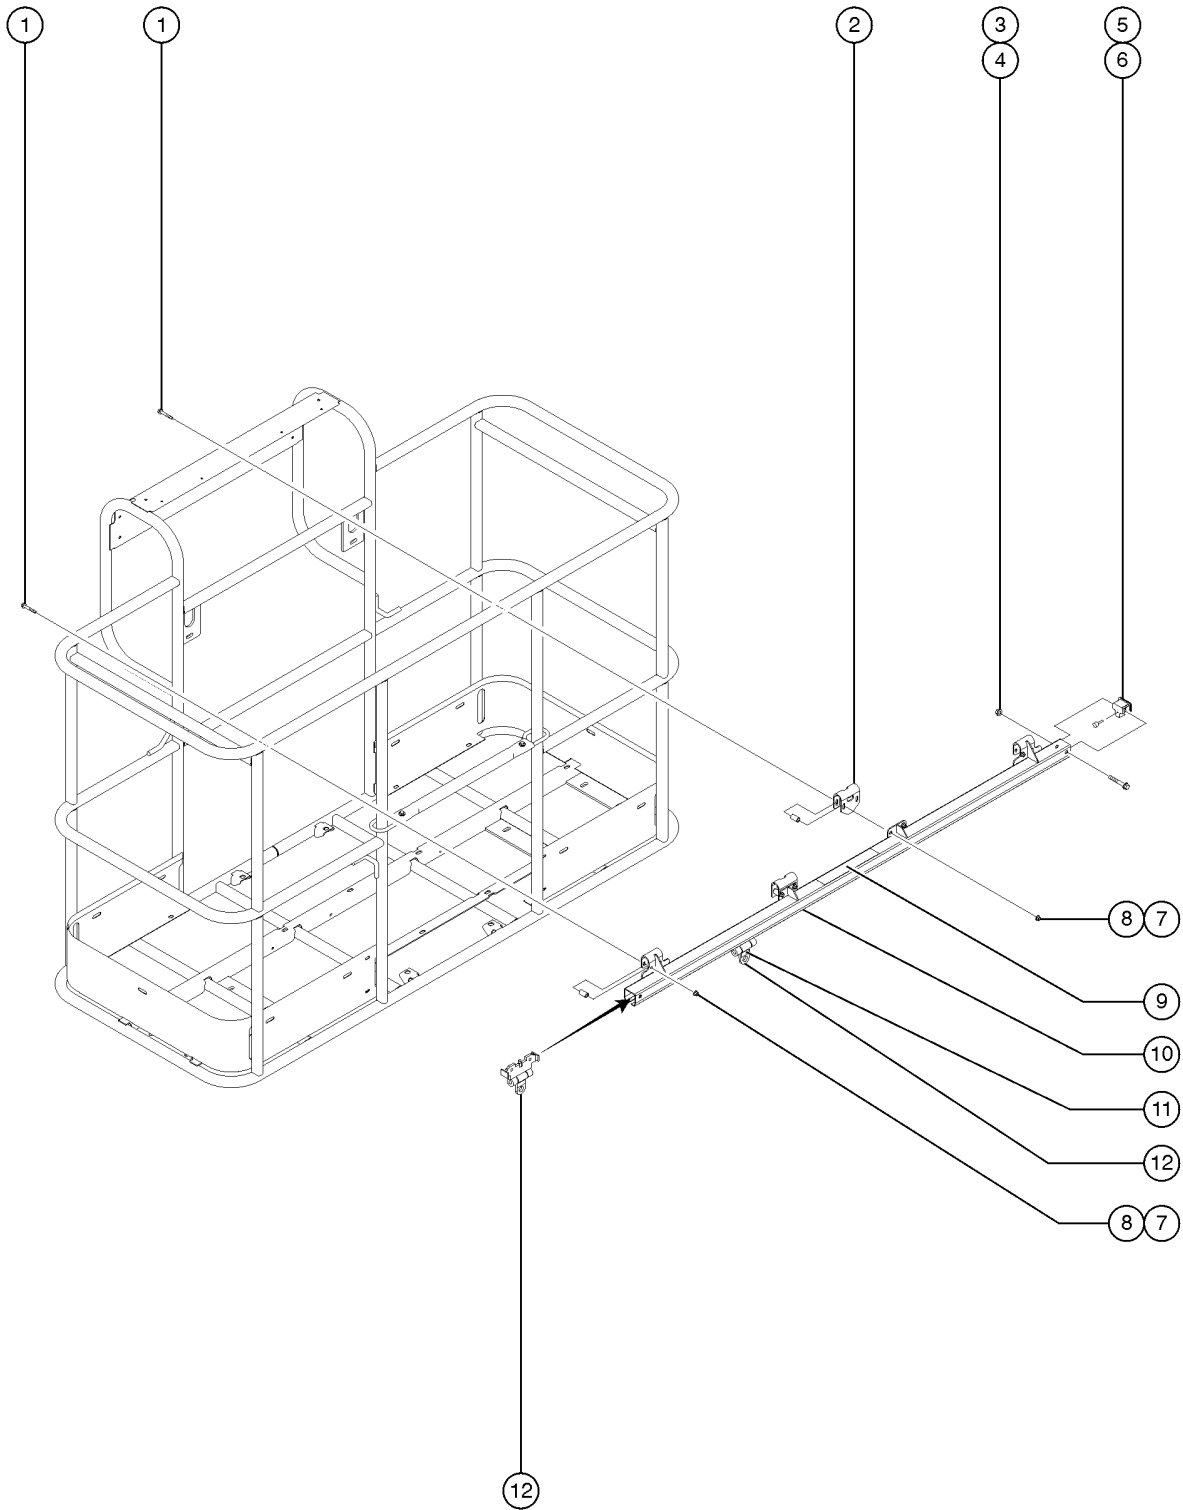

816.1 Fall Arrest Bar

Item	Part No.	Description	Qty.
1	1256856GT	SCREW,HHF,3/8-16X2.5,8,ZAG	4
2	1256389GT	FORMING,INNER HANGER	2
3	1251997GT	NUT,TL FLG,1/2-13,G,ZAG	2
4	1256851GT	SCREW,HHF,1/2-13X3.5,8,ZAG	2
5	1260892GT	END STOP. TFAAS TRACK	2
6	36388GT	BUMPER,RUBBER,.75 X .50H,STUD	2
7	1274322GT	NUT,NYLOCK FLG,3/8-16,F,ZAG	8
8	1256481GT	SPACER, HANGER BRACKET	8
9A	1256400GT	DECAL,TFAAS TRACK,WORD	1
9B	1260910GT	DECAL,TFAAS TRACK,SYMBOL	1
9C	1256400FRGT	DECAL,TFAAS TRACK,WORD FR	1
10A	1256377GT	ACC,TFAAS FALL ARREST,8FT WORD includes instructions and decals	1
10A-	1256379GT	ASSY,TFAAS TRACK,8FT WORD includes decals	
10B	1261022GT	ACC,TFAAS FALL ARREST,8FT SYM includes instructions and decals	1
10B-	1261024GT	ASSY,TFAAS TRACK,8FT SYM includes decals	
10C	1261018GT	ACC,TFAAS FALL ARREST,8FT FR includes instructions and decals	1
10C-	1261020GT	ASSY,TFAAS TRACK,8FT FR includes decals	
10D	1256378GT	ACC,TFAAS FALL ARREST,6FT WORD includes instructions and decals	1
10D-	1256380GT	ASSY,TFAAS TRACK,6FT WORD includes decals	
10E	1261023GT	ACC,TFAAS FALL ARREST,6FT SYM includes instructions and decals	1
10E-	1261025GT	ASSY,TFAAS TRACK,6FT SYM includes decals	
10F	1261019GT	ACC,TFAAS FALL ARREST,6FT FR includes instructions and decals	1
10F-	1261021GT	ASSY,TFAAS TRACK,6FT FR includes decals	
11	40434GT	DECAL,LANYARD ANCHORAGE POINT	1
12	1256439GT	TROLLEY, TFAAS TRACK	1