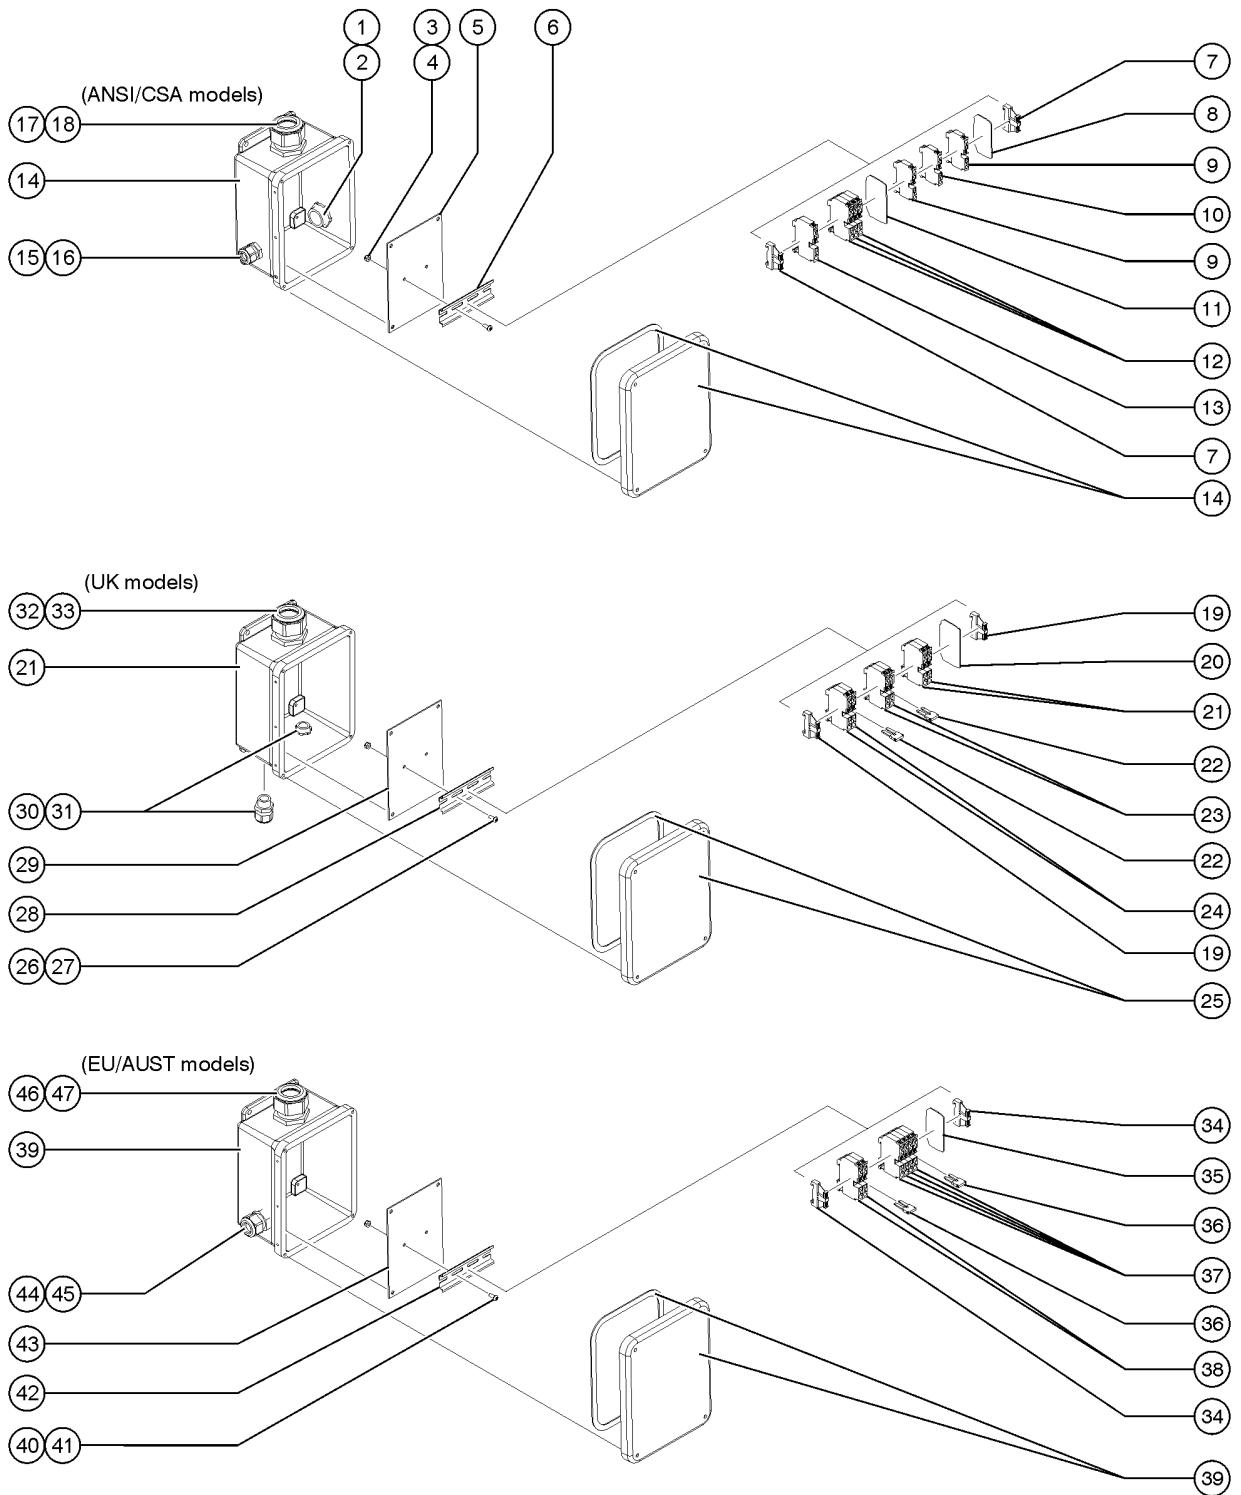

604.1 Platform J Box Assembly

Item	Part No.	Description	Qty.
-	825776GT	BOX,ASSY PLATFORM,J,ANSI/CSA (ANSI/CSA models (complete, including 1 - 18) to SN SX180H-744	1
-	1283046GT	BOX, ASSY PLATFORM,J,ANSI/CSA (ANSI/CSA models (complete, including 1 - 18 from SN SX180H-745	1
-	825763GT	BOX,ASSY PLATFORM,J,UK UK models (complete, including 19 - 33)	1
-	825775GT	BOX,ASSY PLATFORM,J,EU EU/AUST models (complete, including 34 - 47)	1
1	20776GT	CABLE SQUEEZE CONN.	1
2	18665GT	LOCKNUT,ELECTRIC,1" NPT	1
3	6178GT	NUT,NYLOCK,10-32	
4	54365GT	SCREW,PHIL,PHM,10-32 X .5,SSTL	
5	825761GT	PANEL, ENCLOSURE, BACK	1
6	825737GT	DIN RAIL, 4.60"	1
7	74913GT	END STOP, DIN RAIL,SCREW CLAMP	2
8	822103GT	DIN RAIL, PARTITION PLATE	1
9	825807GT	BLOCK,DIN FEED THRU,24-8	2
10	825806GT	BLOCK,DIN FEED THRU,24-8	1
11	825810GT	PARTITION,DIN RAIL GREY PLATE	1
12	825795GT	BLOCK,DIN FEED THRU,16-6	3
13	825797GT	BLOCK,DIN FEED THRU,16-6	1
14	825746GT	BOX,J,CIRCUIT BREAKERS to SN SX180H-744	1
14B	1283035GT	BOX,J,CIRCUIT BREAKERS ANSI/CSA from SN SX180H-745	1
15	12960GT	CABLE SQUEEZE CONN.,XTRA LRG to SN SX180H-744	1
15B	7057GT	CONN. SQZ,1/2NPT .39-.56 MED. from SN SX180H-745	1
16	14041GT	LOCKNUT,ELECTRIC,3/4" to SN SX180H-744	1
16B	6935GT	LOCKNUT,ELEC,1/2" from SN SX180H-745	1
17	822222GT	CABLE SQUEEZE CONN., 1.25" to SN SX18016H-354	1
18	822223GT	LOCKNUT, ELECTRIC, 1.25" NPT to SN SX18016H-354	1
18-	1269460GT	CABLE SQUEEZE CONN, M40X1.5 from SN SX18016H-355	1
19	74913GT	END STOP, DIN RAIL,SCREW CLAMP	2
20	825810GT	PARTITION,DIN RAIL GREY PLATE	1