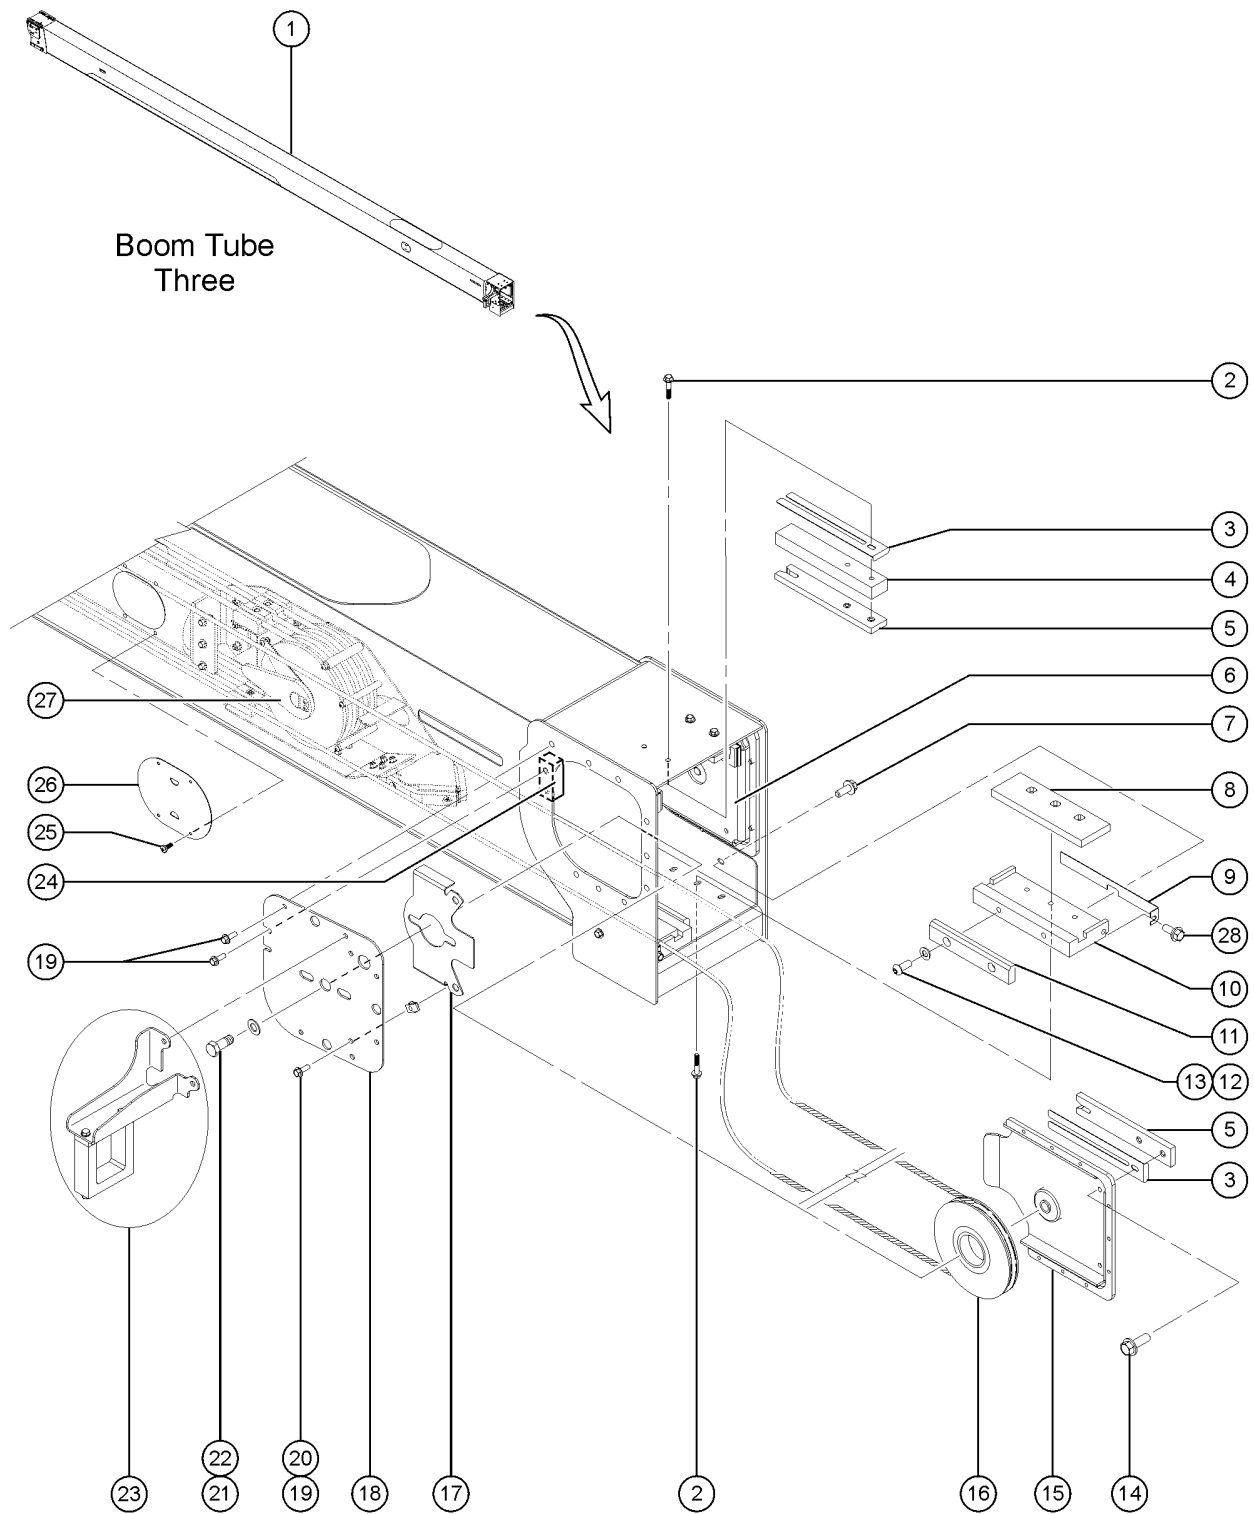

513.1 Boom Tube Three - Wear Pads, View 1

513.1 Boom Tube Three - Wear Pads, View 1

<i>Item</i>	<i>Part No.</i>	<i>Description</i>	<i>Qty.</i>
27		Ref. PRIMARY EXTEND SHEAVE MOUNT, ASSY ..... Bolted to BOOM #4 (Refer to 507.1 and 508.1)	
28	237352GT	SCREW,HHF,M10-1.5X16,DIN6921,10.9,ZAB ..... to SN 334