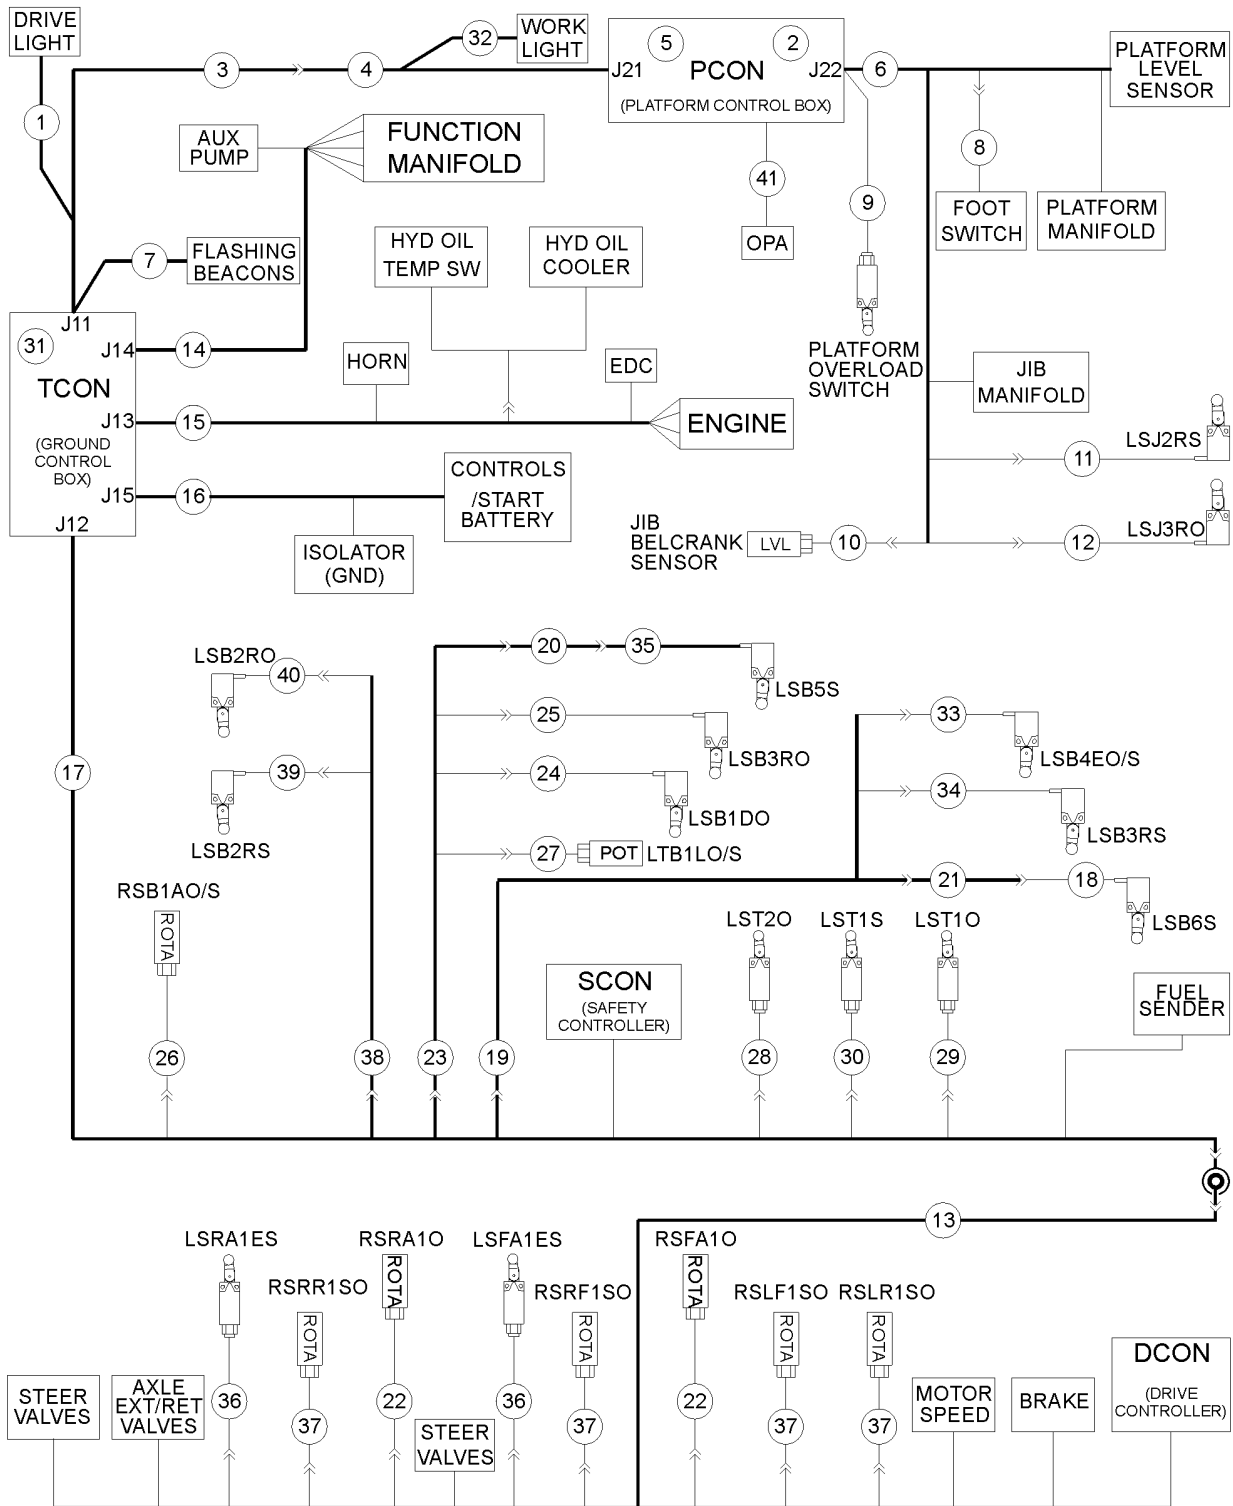

315.1 Wire Harness Diagram - View 1

<i>Item</i>	<i>Part No.</i>	<i>Description</i>	<i>Qty.</i>
39	236402GT	SWITCH ASSY, 151FT RET SAFETY, SUPER-X ..... (Refer to 315_139)	1
40	236401GT	SWITCH ASSY, 151FT RET OPER, SUPER-X ..... (Refer to 315_140)	1
41	1255556GT	HARN,PBOX,OPA,ALC1000 ..... (Refer to 315_141)	1
41A	1255030GT	PLUG,BLANKING ..... (Refer to 315_141A)	1