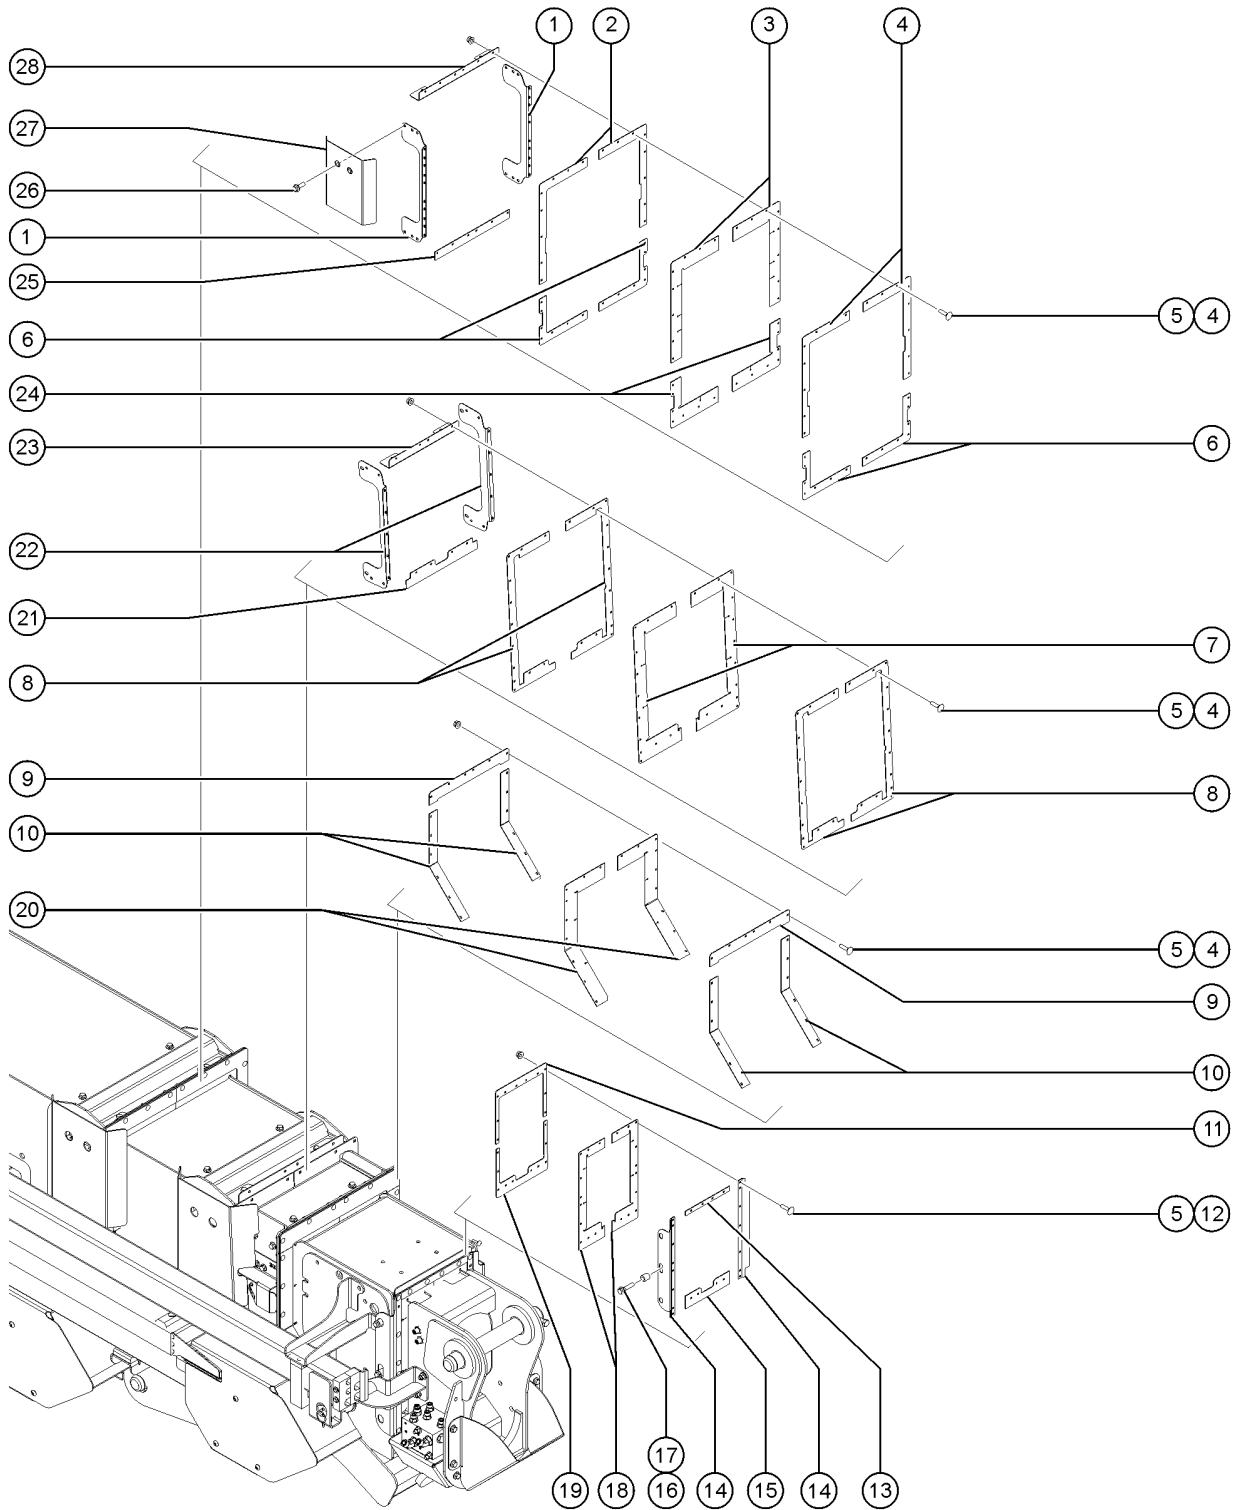

815.1 Hostile Package - View 1

Item	Part No.	Description	Qty.
-		Ref. Platform Control Box Cover Included in the Hostile Package (Refer to 805.1)	
-		Ref. Engine Air Precleaner Included in the Hostile Package (Refer to 806.1)	
-	61325GT	AIR CLEANER,SECONDARY ELEMENT Included in the Hostile Package	
1	1255227GT	FORMING,WIPER,SX #0 SIDE	1
2	1255229GT	PLATE,WIPER,SX #0 TOP	2
3	1255232GT	WIPER,RUBBER,SX #0 TOP	4
4	216028GT	BOLT, CARRIAGE,M6=1.0X25,ZAB	
5	231513GT	NUT,TL FLG,M6-1.0,DIN6927,10,Z	
6	1255230GT	PLATE,WIPER,SX #0 SIDE	4
7	1255240GT	WIPER,RUBBER,SX #1	2
8	1255237GT	PLATE,WIPER,SX #1 SIDE-BACK	4
9	1253439GT	PLATE, WIPER, SX #2 TOP	2
10	1253438GT	FORMING, WIPER, SX #2 SIDE	4
11	1253441GT	PLATE, WIPER, SX #3 TOP-BACK	1
12	822352GT	BOLT, CARRIAGE,M6=1.0X16,ZAB	
13	1253445GT	PLATE, WIPER, SX #3 TOP	1
14	1253443GT	FORMING, WIPER, SX #3 SIDE	2
15	1253444GT	PLATE, WIPER, SX #3 LOWER	1
16	215706GT	SCREW,HHF,M10-1.5X45,DIN6921,10.9,ZAB	
17	101932GT	TUBE,RD,STL,DOM,.75X.38X.78	
18	1253440GT	WIPER, RUBBER, SX #3	2
19	1253442GT	PLATE, WIPER, SX #3 BOTTOM	1
20	1253437GT	WIPER, RUBBER, SX #2	2
21	1255239GT	PLATE,WIPER,SX #1 BOTTOM-BACK	1
22	1255234GT	FORMING,WIPER, SX #1 SIDE	2
23	1255235GT	FORMING,WIPER,SX #1 TOP	1
24	1255233GT	WIPER,RUBBER,SX #0 BOTTOM	2
25	1255231GT	PLATE,WIPER,SX #0 BOTTOM	1