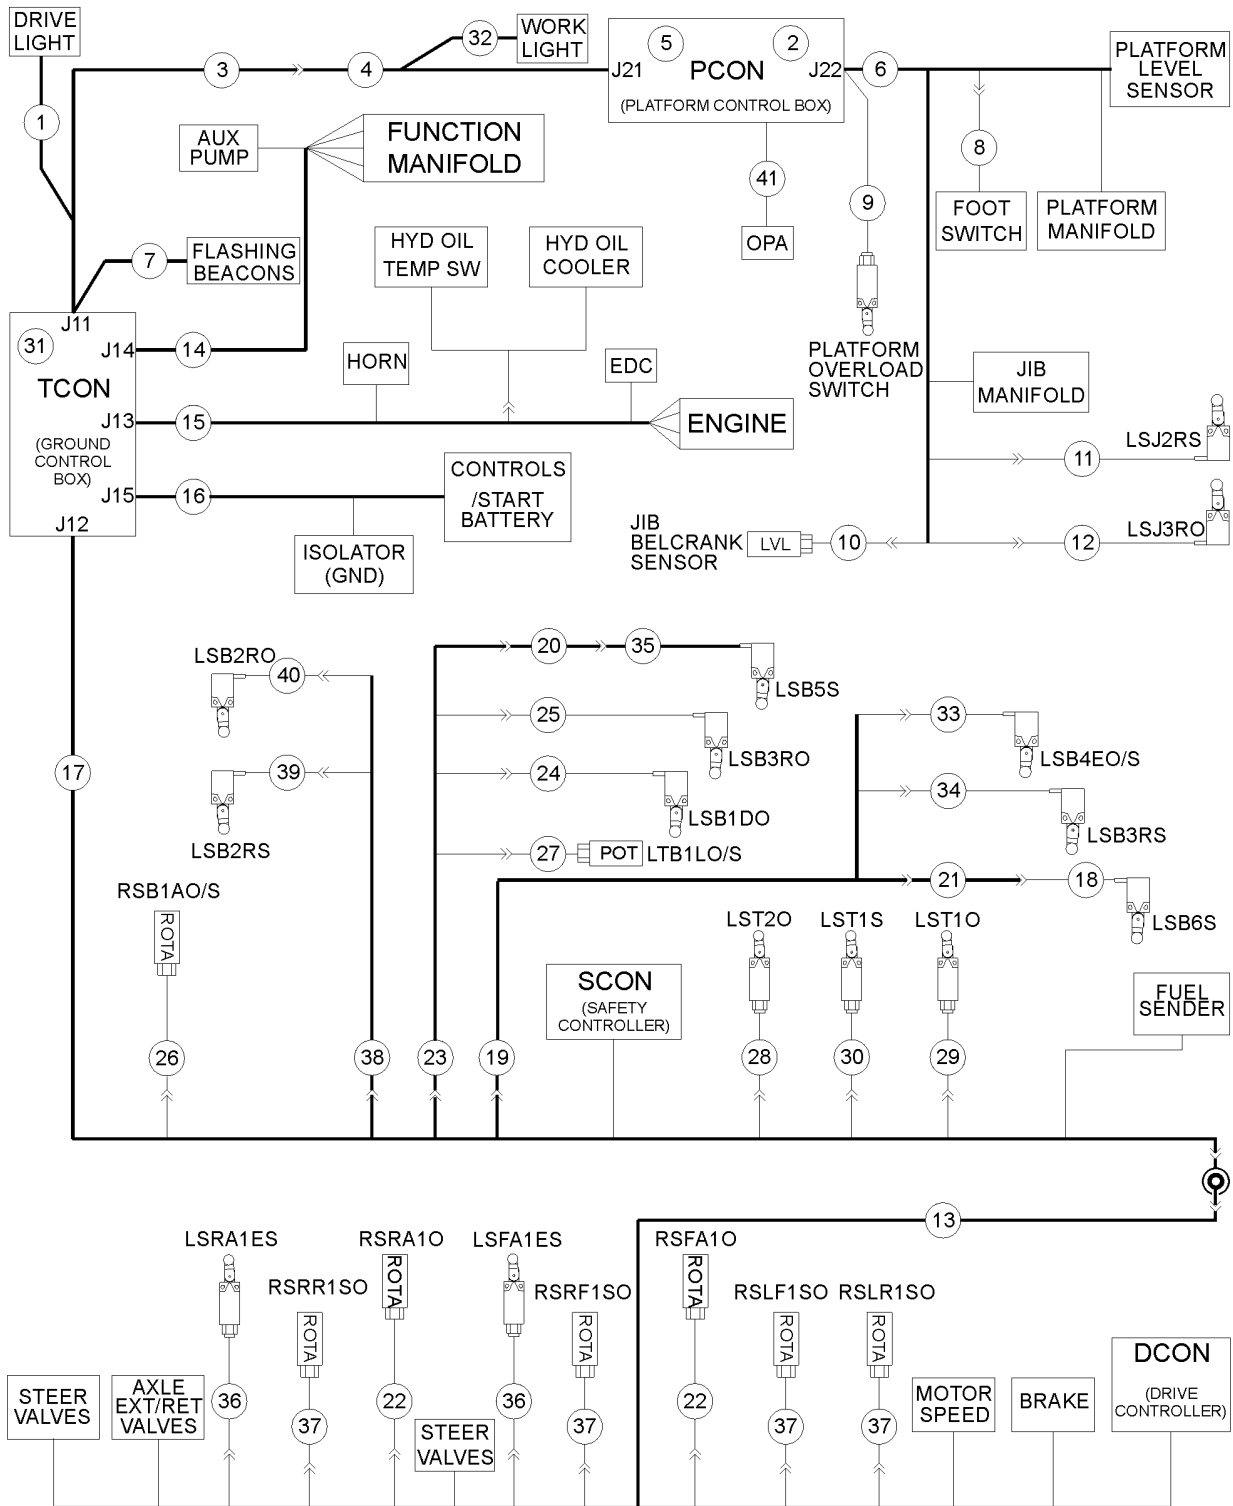

315.1 Wire Harness Diagram - View 1

Item	Part No.	Description	Qty.
15C-	1291191GT	HARNESS, PERKINS ENGINE, 1104D (Refer to 315_115CC) (Perkins 1104D models) From SN SX180H-703	1
15D	1257247GT	HARNESS, PERKINS 854T, TIER 4, SUPER X (Refer to 315_115D) (Perkins 854F-E34T models) To SN SX180H-702	1
15D-	1291198GT	HARNESS, PERKINS 854T, TIER 4, SUPER X (Refer to 315_115DD) (Perkins 854F-E34T models) From SN SX180H-703	1
16	236405GT	HARNESS, TCON J15 POWER (Refer to 315_116)	1
17	232991GT	HARNESS, LOWER LS / SCON, SUPER X 180RJ (Refer to 315_117) to SN SX180H-359	1
17A	1272753GT	HARNESS, LOWER LS/SCON, SX180 (Refer to 315_117A) from SN SX180H-360	1
18	236396GT	SWITCH ASSY, CABLE TENSION #2, (Refer to 315_118)	1
19	232992GT	HARNESS, UPPER LIMIT SWITCH, SUPER X (Refer to 315_119)	1
20	236410GT	HARNESS, JIB MANIFOLD, SUPER-X (Refer to 315_120)	1
21	236411GT	HARNESS, CABLE TENSION #2, (Refer to 315_121)	1
22	216058GT	SENSOR, ANGLE, 40 DEG, CCW (Refer to 315_122) Sensor and magnet are matched and must be replaced at the same time. Machine calibration is required after installation.	2
23	238005GT	HARNESS, ZERO TUBE LIMIT (Refer to 315_123)	1
24	236397GT	SWITCH ASSY, 10 DEG OPER, SUPE (Refer to 315_124)	1
25	236398GT	SWITCH ASSY, 3FT EXT OPER, SUP (Refer to 315_125)	1
26	216059GT	SENSOR, ANGLE, 105 DEG, CW (Refer to 315_126) Sensor and magnet are matched and must be replaced at the same time. Machine calibration is required after installation.	1
27	236403GT	LENGTH TRANSDUCER, 800", DUAL CHANNEL (Refer to 506.1)	1
28	237807GT	SWITCH ASSY, DRV ENABLE, LEFT, SU (Refer to 315_128)	1
29	237808GT	SWITCH ASSY, DRV, ENABLE, RIGHT, S (Refer to 315_129)	1
30	237809GT	SWITCH ASSY, DRV ENABLE, SAFE, SU (Refer to 315_130)	1
31	214330GT	HARNESS, GROUND CONTROL BOX (Refer to 315_131)	1
32	823522GT	HARNESS, WORK LIGHTS, SUPER X (Refer to 315_132) (option)	1
33	236400GT	SWITCH ASSY, 150FT EXT OPER/SAFETY, SUPER-X (Refer to 315_133)	1
34	236399GT	SWITCH ASSY, 3.5FT EXT SAFETY, SUPER-X (Refer to 315_134)	1
35	236395GT	SWITCH ASSY, CABLE TENSION #1, (Refer to 315_135)	1
36	236392GT	SWITCH ASSY, AXLE SAFETY (Refer to 315_136)	2
37	232993GT	SUBASSY, STEER SENSOR (Refer to 315_137)	4
38	236327GT	HARNESS, LSB2RO/LSB2RS BOOM, SUPER-X (Refer to 315_138)	1