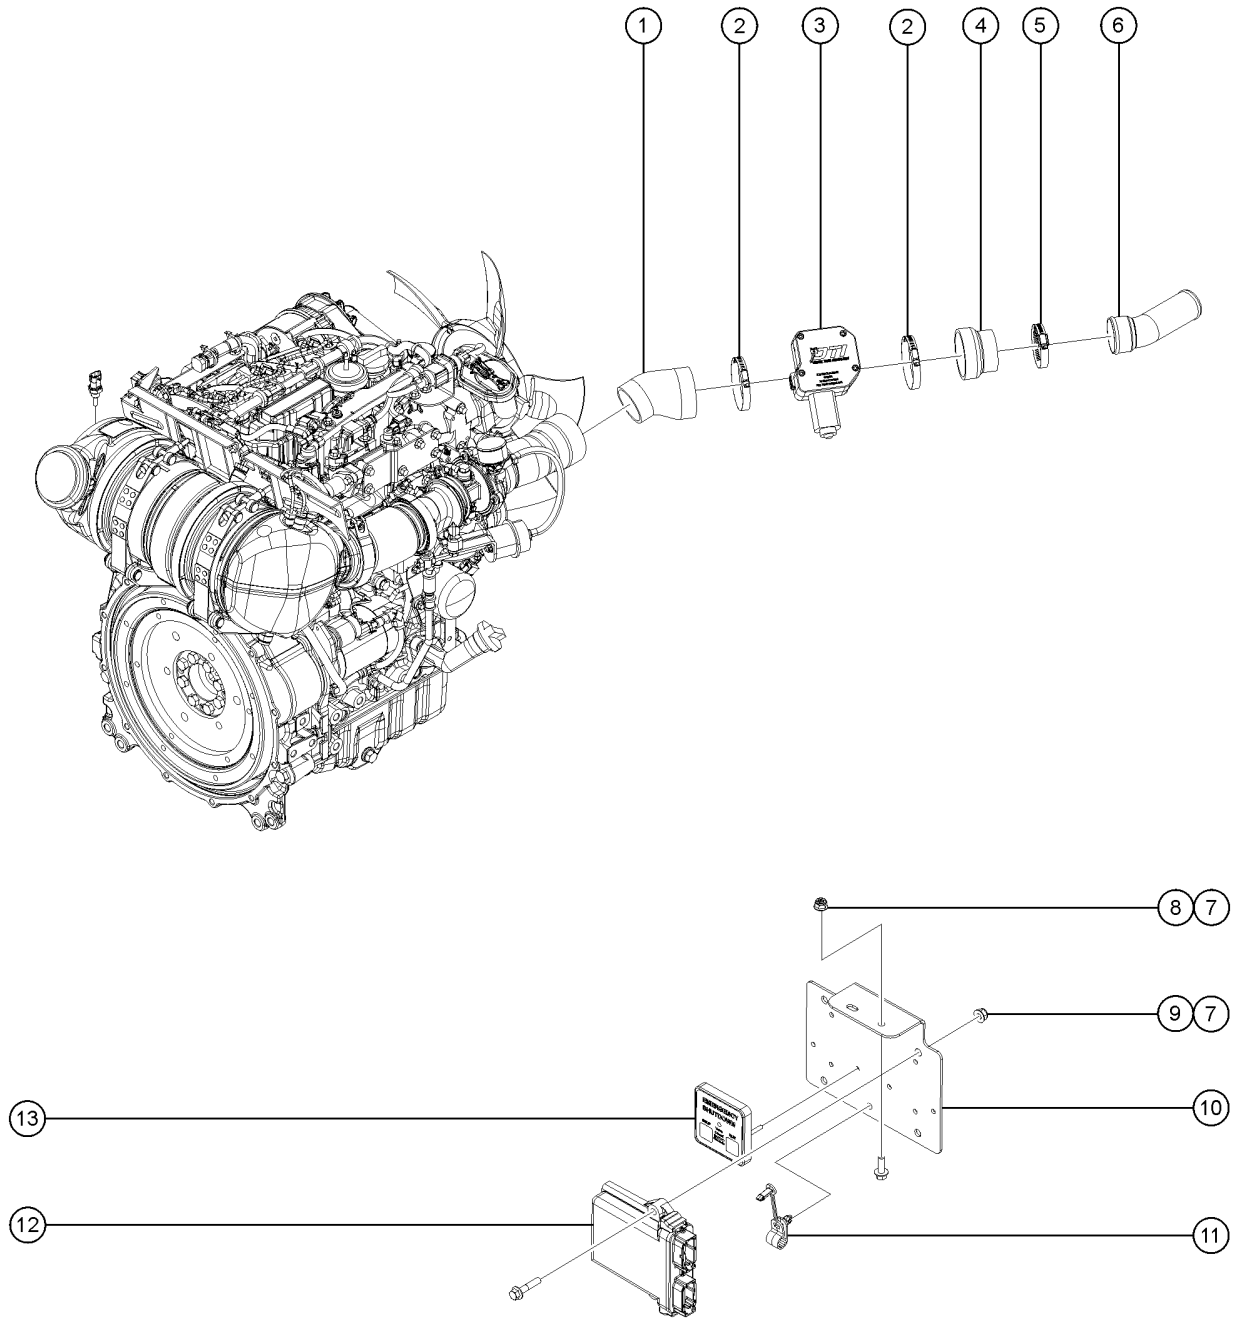

818.2 Pass Option, Deutz TCD 2.2L Stage V (from SN SX180H-743)

818.2 Pass Option, Deutz TCD 2.2L Stage V (from SN SX180H-743)

<i>Item</i>	<i>Part No.</i>	<i>Description</i>	<i>Qty.</i>
1	1294799GT	ADAPTER, AIR INTAKE, 3.0" TO 2.4"	1
2	30971GT	CLAMP,HOSE,3.0"	2
3	1289536GT	VALVE, PASS DEUTZ T4	1
4	1294803GT	ADAPTER, AIR INTAKE, 3" TO 2.375"	1
5	45435GT	CLAMP,HOSE,2.50"	1
6	1294800GT	PIPE, CAC TO INTAKE, TCD 2.2L, STG V	1
7	1277924GT	NUT,NYLOCK FLG,1/4-20,F,ZAG	4
8	824078GT	SCREW,HHF,1/4-20X.75,8,ZAG	2
9	824080GT	SCREW,HHF,1/4-20X1.25,8,ZAG	2
10	1264229GT	BRACKET, POSITIVE AIR SHUTOFF	1
11	219508GT	CLAMP, FIXED DIA, NYLON, 3/8"	1
12	1291573GT	CONTROLLER, VCU, DEUTZ 2.9	1
13	1290107GT	HARNESS, MODULE, ESTOP, PASS	1