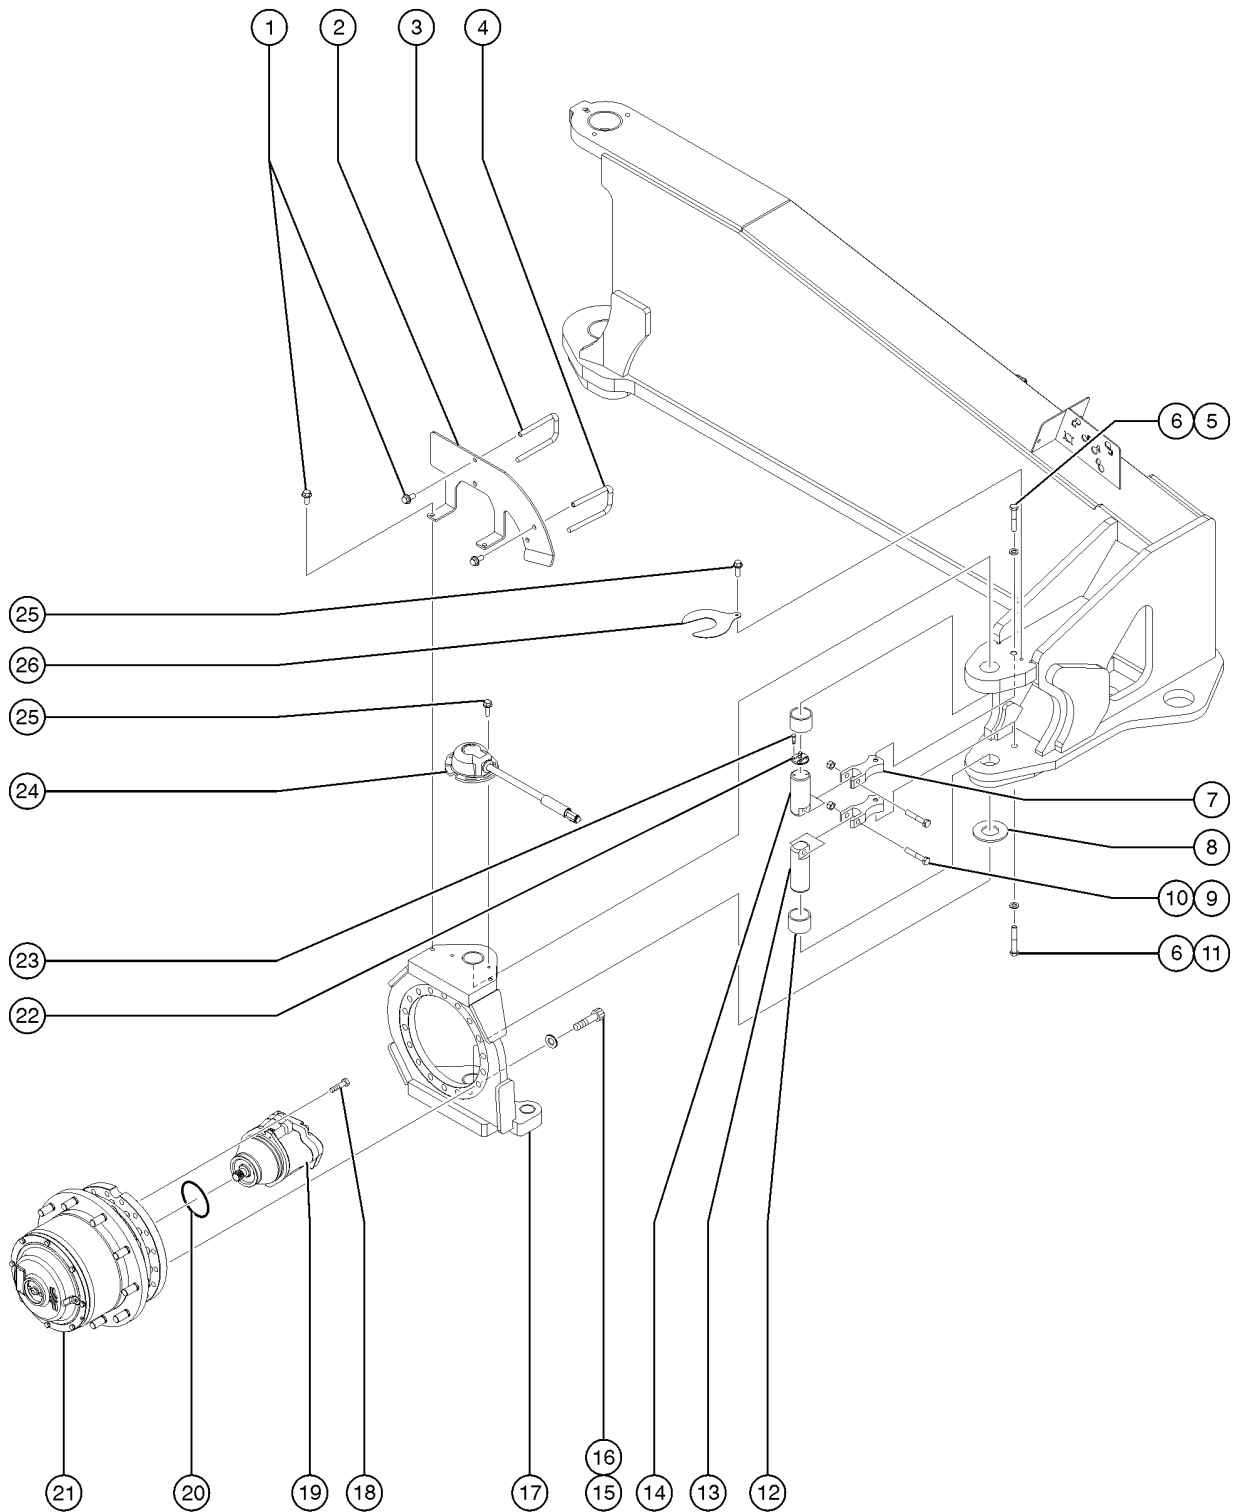

Item	Part No.	Description	Qty.
1	237352GT	SCREW,HHF,M10-1.5X16,DIN6921,10.9,ZAB	
2	1259969GT	FORMING, HOSE BRACKET, AXLE 2	1
		Front right and rear left (shown)	
2-	1259980GT	FORMING, HOSE BRACKET, AXLE 1	
		Front left and rear right	
3	1259971GT	BAR, HOSE GUIDE, LONG	1
4	1259970GT	BAR, HOSE GUIDE, SHORT	1
5	218456GT	SCREW,HHC,M12X70,DIN931,10.9,Y	
6	824146GT	WASHER, FLAT, DIN125, M12, ZAB	
7	217486GT	NITRIDED, YOKE PIN LOCK	2
8	229526GT	WASHER,THRUST	1
9	218456GT	SCREW,HHC,M12X70,DIN931,10.9,Y	
10	1251713GT	NUT,TL,M12-1.75,DIN980,10,ZAB	
11	216159GT	SCREW,HHC,M12-1.75X80,DIN931,10.9,ZAB	
12	229532GT	BEARING, 50ID X 58OD X 40LG	2
13	229541GT	PIN, KING, AXLE, BOTTOM	1
14	229540GT	PIN, KING, AXLE, TOP	1
15	826172GT	SCREW,SHC,M16-2.0X50,DIN912,12	18
16	825348GT	WASHER,FLAT,M16,DIN6916,HRD,ZAB	18
17	1260067GT	ASSY,SUPERX YOKE,RFLR,W/BRNG	1
		Front right and rear left	
17-	1260068GT	ASSY,SUPERX YOKE,LFRR,W/BRNG	
		Front left and rear right	
18	1255469GT	SCREW,HHF,1/2-13X1.25,8,ZAG	2
19	102717GT	MOTOR,PISTON,HYD,45CC/19.5CC	1
19-	106098GT	SEAL KIT,MOTOR,LC/KC***	
20	106118GT	O-RING,2-157,VITON***	1
21	218496GT	WHEEL DRIVE W/BRAKE,76:1,BREVI	1
21-	1259484GT	SEAL KIT,BREVINI (218496)	
21-	1259485GT	BEARING KIT,BREVINI (218496)	
21-	1259486GT	BRAKE KIT,BREVINI (218496)	
21-	1259487GT	STUD,WHEEL, 3/4-16 (218496)	

205.1 Steer Yoke, Wheel Drive and Motor