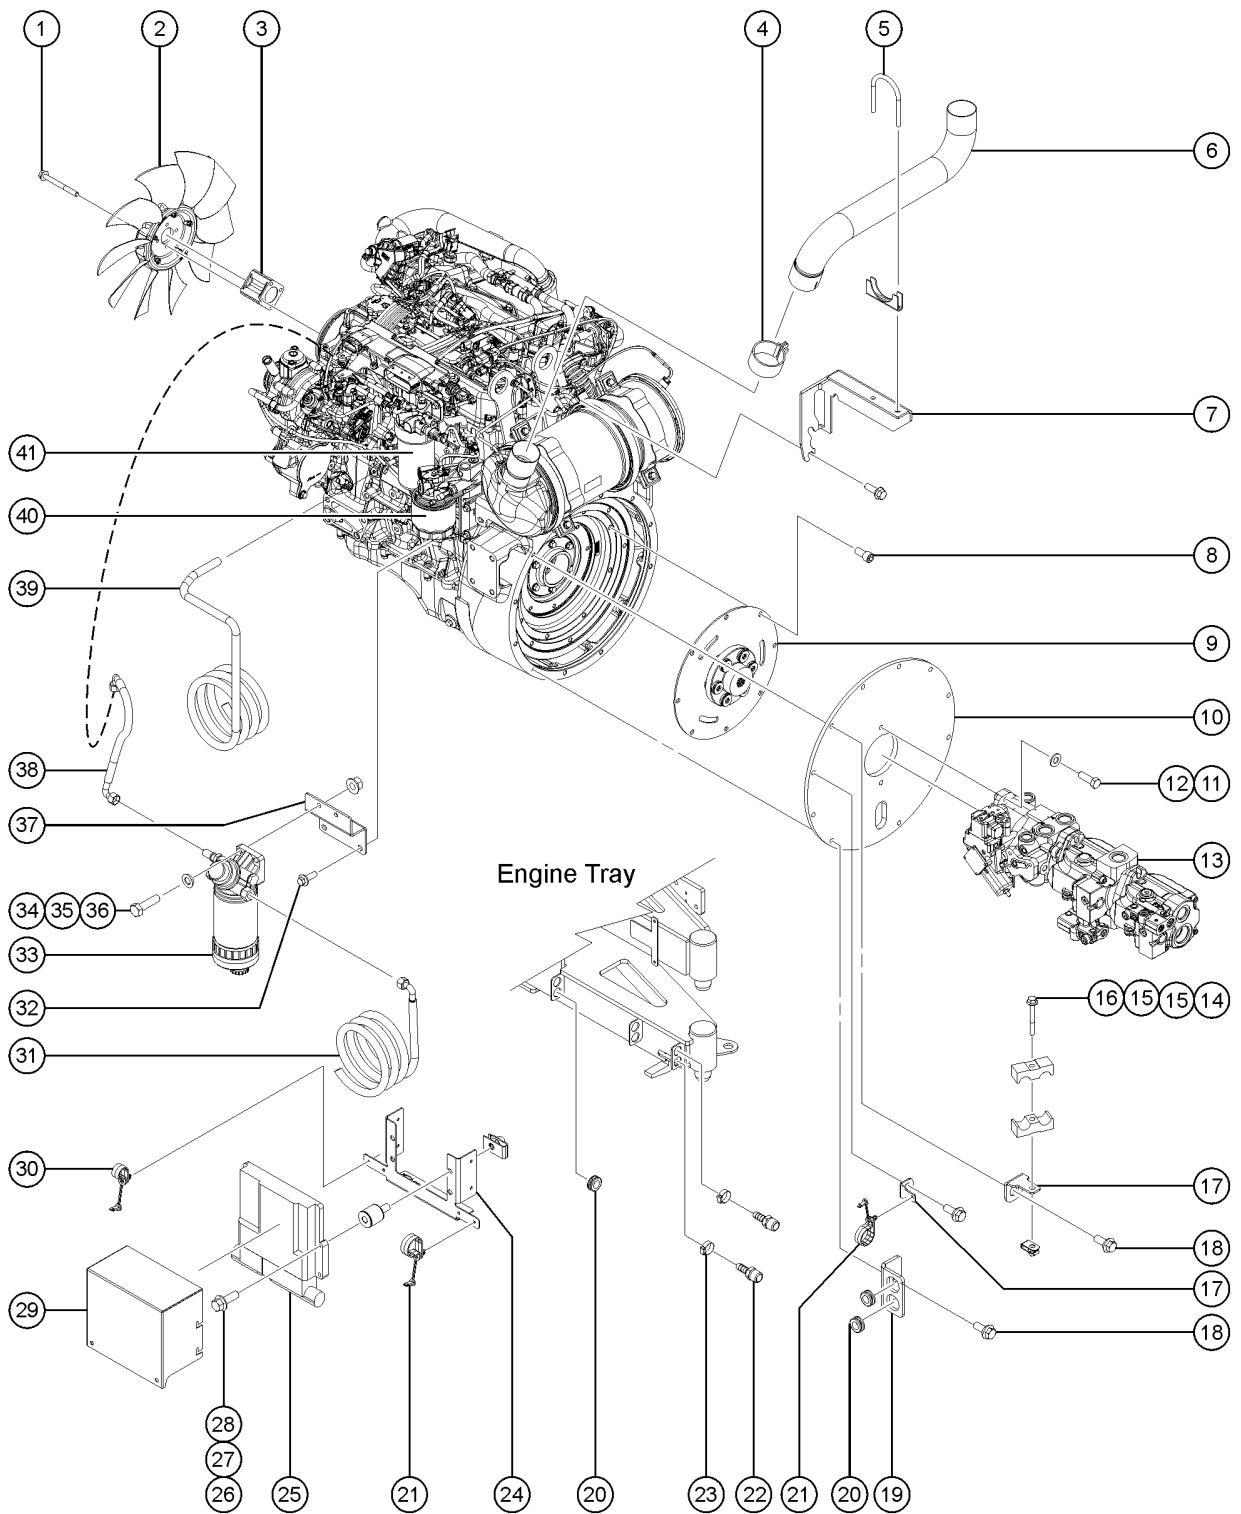

415.1 Perkins 854F-E34T Engine, View 3

<i>Item</i>	<i>Part No.</i>	<i>Description</i>	<i>Qty.</i>
26	824078GT	SCREW,HHF,1/4-20X.75,8,ZAG	4
27	1259490GT	ISOLATOR, VIBRATION DAMPENER	4
28	56912GT	SPRING CLIP,1/4-20,.025-.15X.5	4
29	1267411GT	FORMING, ECM COVER	
30	121602GT	CLAMP,FIXED DIA,NYLON, 3/4"	1
31	1258459GT	SUPPLY FUEL LINE ASSEMBLY GTH3072	1
32	1255806GT	SCREW,HHF,M12-1.75X20,DIN6921,10.9,ZAB	2
33	218811GT	PRE-FILTER,FUEL,854E-E34TA	1
34	1255538GT	SCREW,HHC,M8-1.25X30,DIN933,10	2
35	824144GT	WASHER,FLAT,M8,DIN125,ZAB	2
36	237832GT	NUT,TL FLG,M8-1.25,DIN6927,10,ZAB	2
37	219030GT	ASSEMBLY,FUEL FILTER BRACKET	1
38	1258464GT	FUEL LINE ASSY. FILTER XFER PU	1
39	1258458GT	RETURN FUEL LINE ASSEMBLY GTH3073	1
40	218835GT	FILTER,OIL,854E-E34TA	1
41	218809GT	FILTER,FUEL,854E-E34TA	1