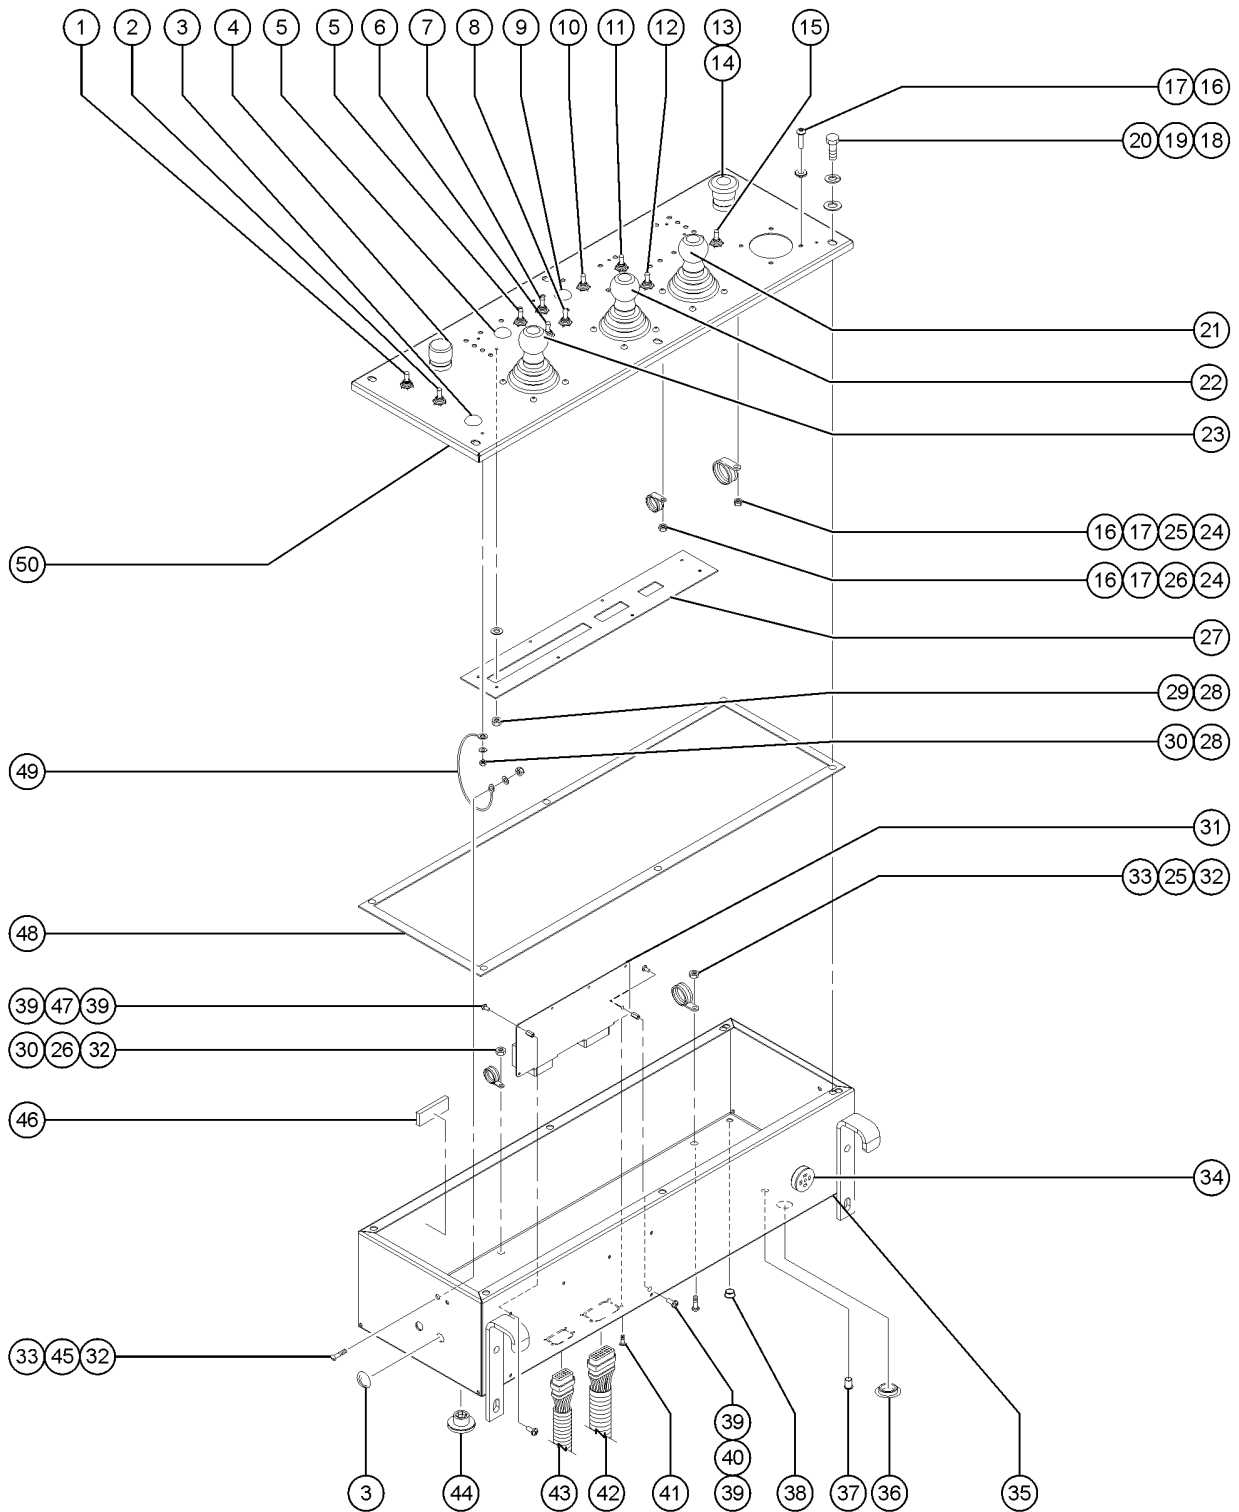

602.3 Platform Installation (From SN SX180H-685)

<i>Item</i>	<i>Part No.</i>	<i>Description</i>	<i>Qty.</i>
22	1267747GT	LATCH, SWING GATE	1
23	104804GT	HINGE, SPRING, LONG LEG	2
24	1277924GT	NUT,NYLOCK FLG,1/4-20,F,ZAG	12
25	55753GT	BUMPER, PLASTIC, 1.25 O.D.	2
26	824092GT	SCREW, HHF, 3/8-16 X 1.5, 8, ZAG	2
27		Ref. PLATFORM CONTROL BOX	
		(refer to 603.1)	

603.1 Platform Controls