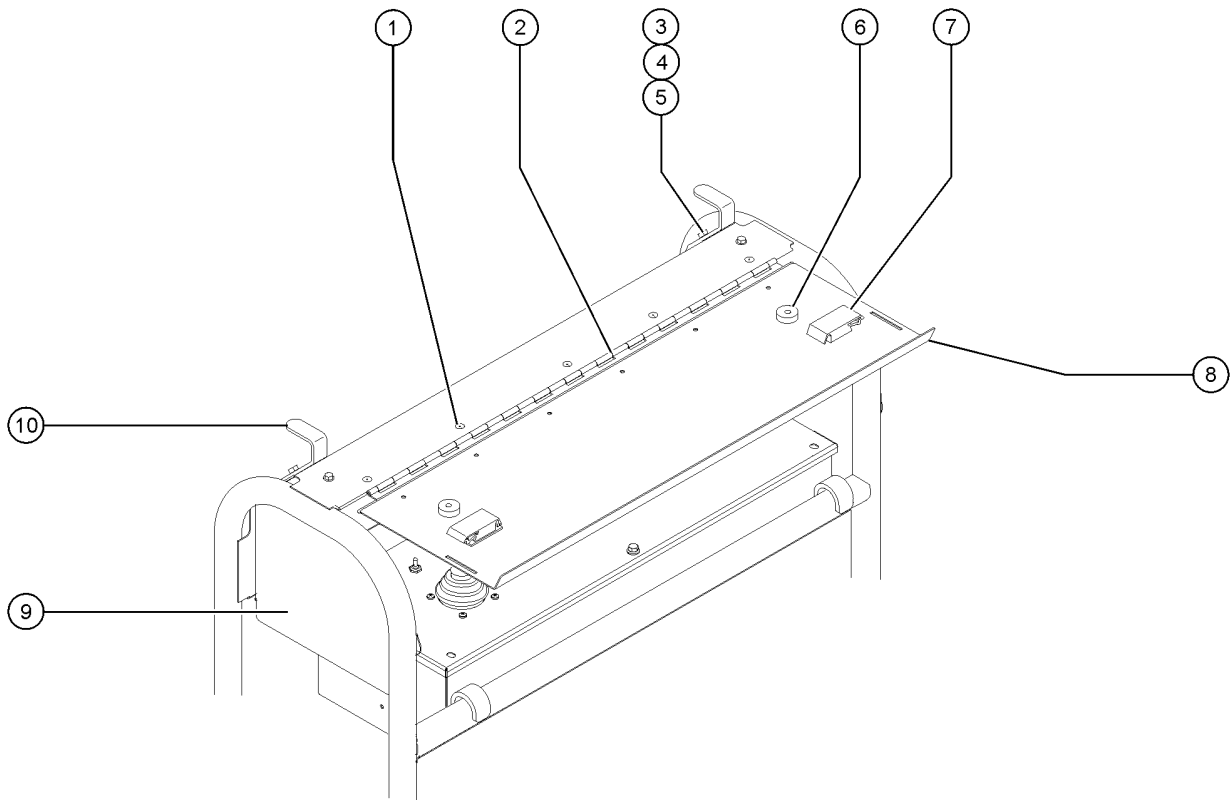

805.1 Platform Control Box Cover

805.1 Platform Control Box Cover

<i>Item</i>	<i>Part No.</i>	<i>Description</i>	<i>Qty.</i>
1	54486GT	RIVET,ALUM,ALUM,3/16BUTTONHEAD	11
2	111526GT	HINGE,PLAT CONTROL BOX COVER	1
3	6889GT	NUT,LP NYLOCK,1/4-20	
4	6638GT	WASHER,FLAT,USS,1/4"Y	
5	6888GT	SCREW,HHC,1/4-20 X 1	
6	43392GT	BUMPER,BATTERY BOX & RAILS	2
7	30468GT	LATCH,SLIDE, FLUSH MOUNT STYLE	2
8	102676GT	LID ASSY,CONTROL BOX COVER PLT	1
8-	102785PGT	CONTROL BOX COVER,LID,PTD	
9	88607PGT	COVER,CONTROL BOX LEFT SIDE***	1
9-	88606PGT	COVER,CONTROL BOX RIGHT SIDE** Shown	
10	102786PGT	FORMING,LATCH,CTRL BOX LID PTD	2