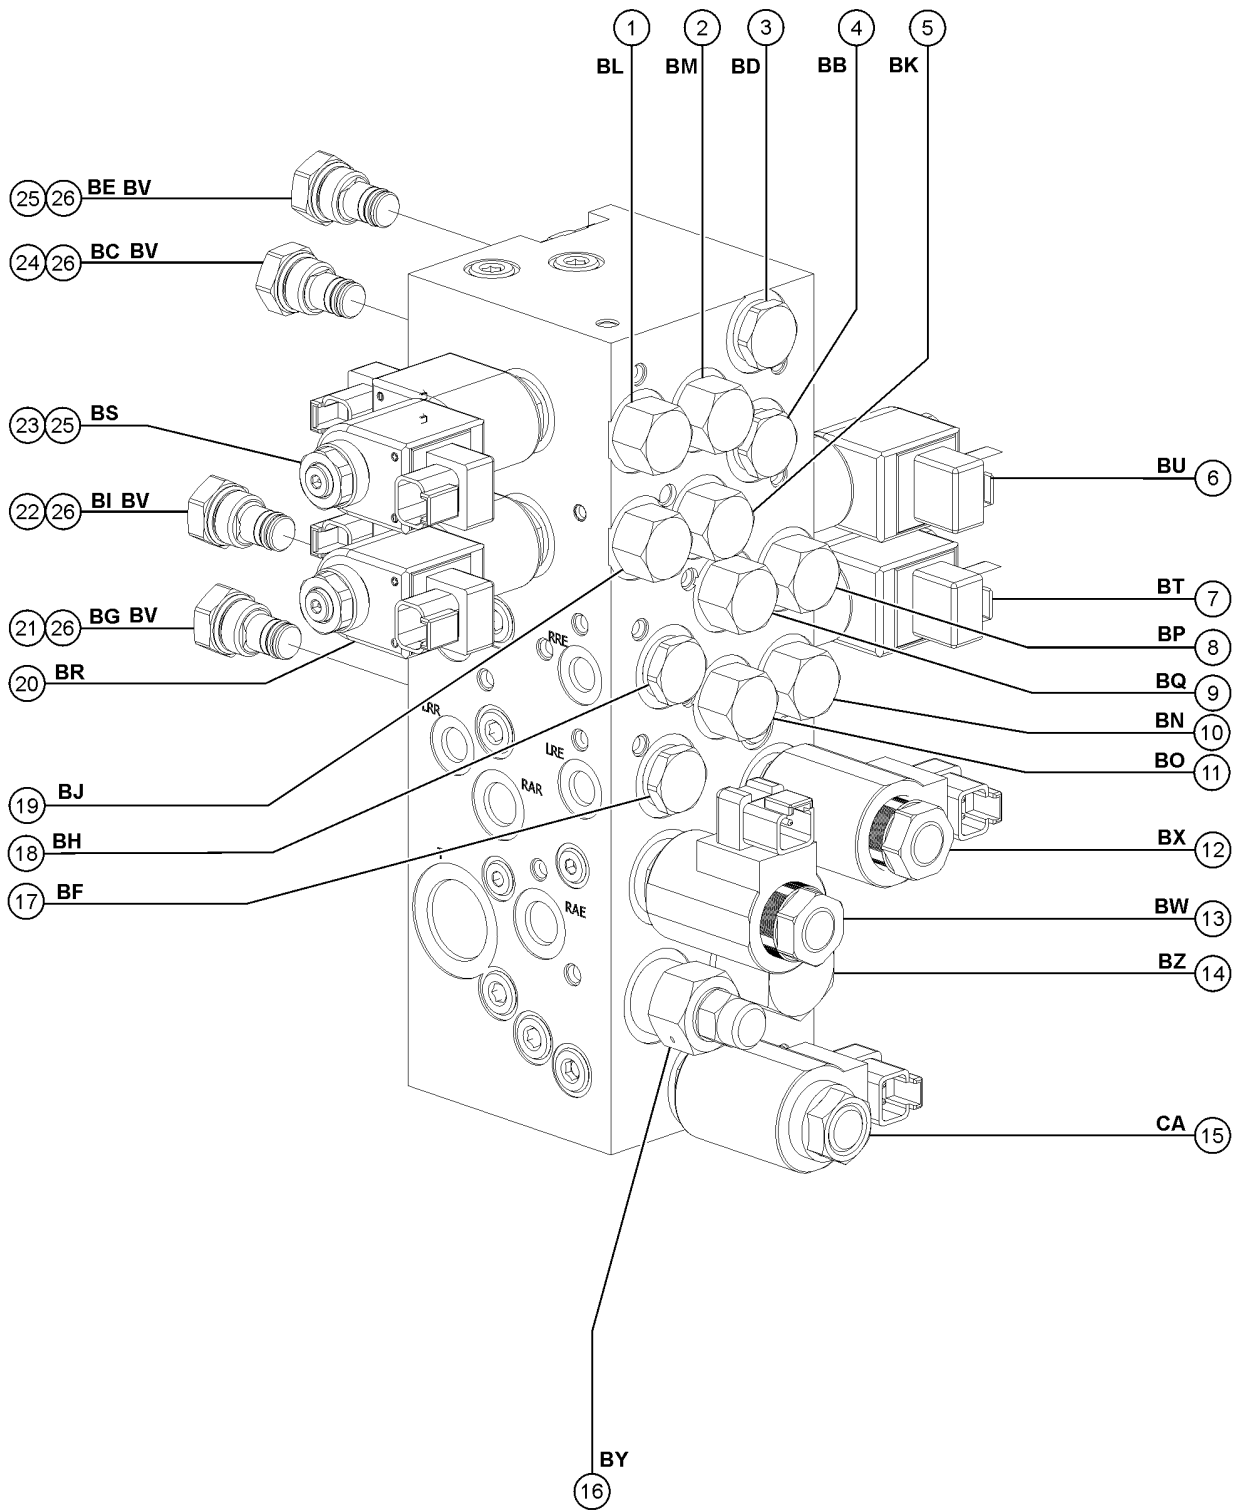

702.2 Steer and Axle Manifold (from SN SX180H-605)