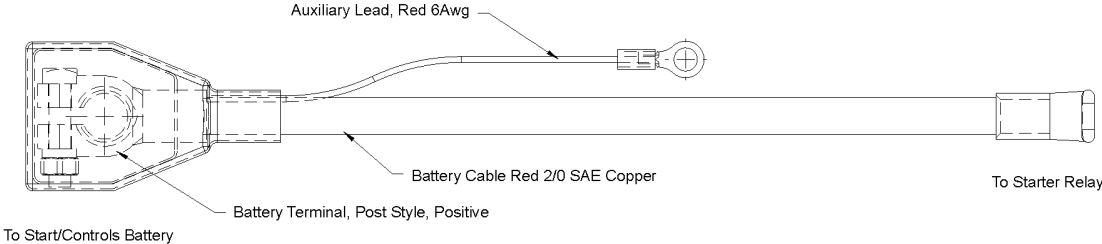

316.108 Battery Cable, 2/0 GA, Red, 72"