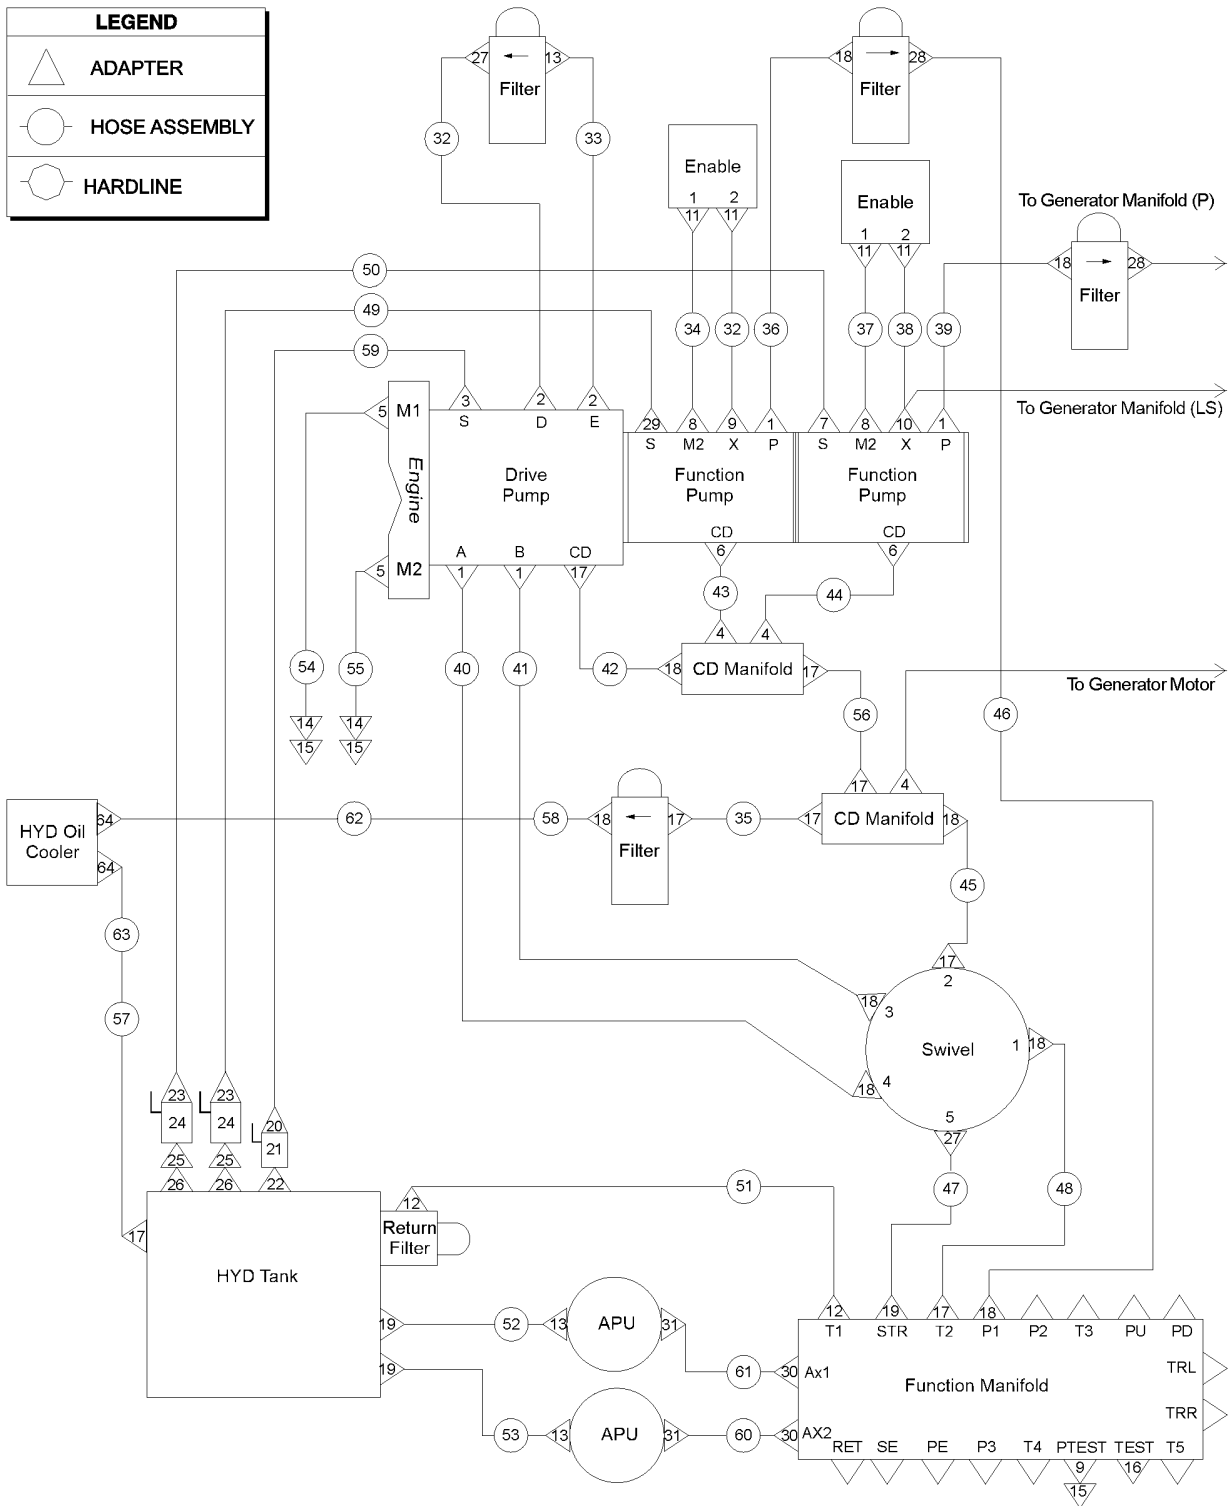

709.1 Hydraulic Hoses and Fittings - Turntable

709.1 Hydraulic Hoses and Fittings - Turntable

Item	Part No.	Description	Qty.
57	61072-4526GT	HOSE ASSY,3/4,STR FEM,STR FEM (components: 48841, 48845, and 48762 @ 42 inches) to SN SX180H-753	1
57B	61072-7426GT	HOSE ASSY,3/4" 45 FEM STR FEM (components: 48841, 48845, and 48762 @ 71 inches) from SN SX180H-754	1
58	61073-6430GT	HOSE ASSY,3/4",90°FEM,STR FEM (components: 48846, 48841, and 48762 @ 61 inches) to SN SX180H-753	1
56B	61073-7830GT	ASSY, HOSE, HYD, -12, 3000, STR, 90 (components: 48846, 48841, and 48762 @ 75 inches) from SN SX180H-754	1
59	49159-6218GT	HOSE ASSEMBLY,1" (components: 48854, 48855, and 48764 @ 58 inches)	1
60	218774GT	HYD. TUBE, APU2	1
61	218773GT	HYD. TUBE, APU1	1
62	219153GT	HYD. TUBE, OIL COOLER, TANK SI to SN SX180H-753	1
63	219154GT	HYD. TUBE, OIL COOLER, ENG. SI to SN SX180H-753	1
64	48960GT	FITTING,CONN,520120-12*** to SN SX180H-753	2
64B	48963GT	FITTING,ELBOW,45D,520320-12*** from SN SX180H-754	2