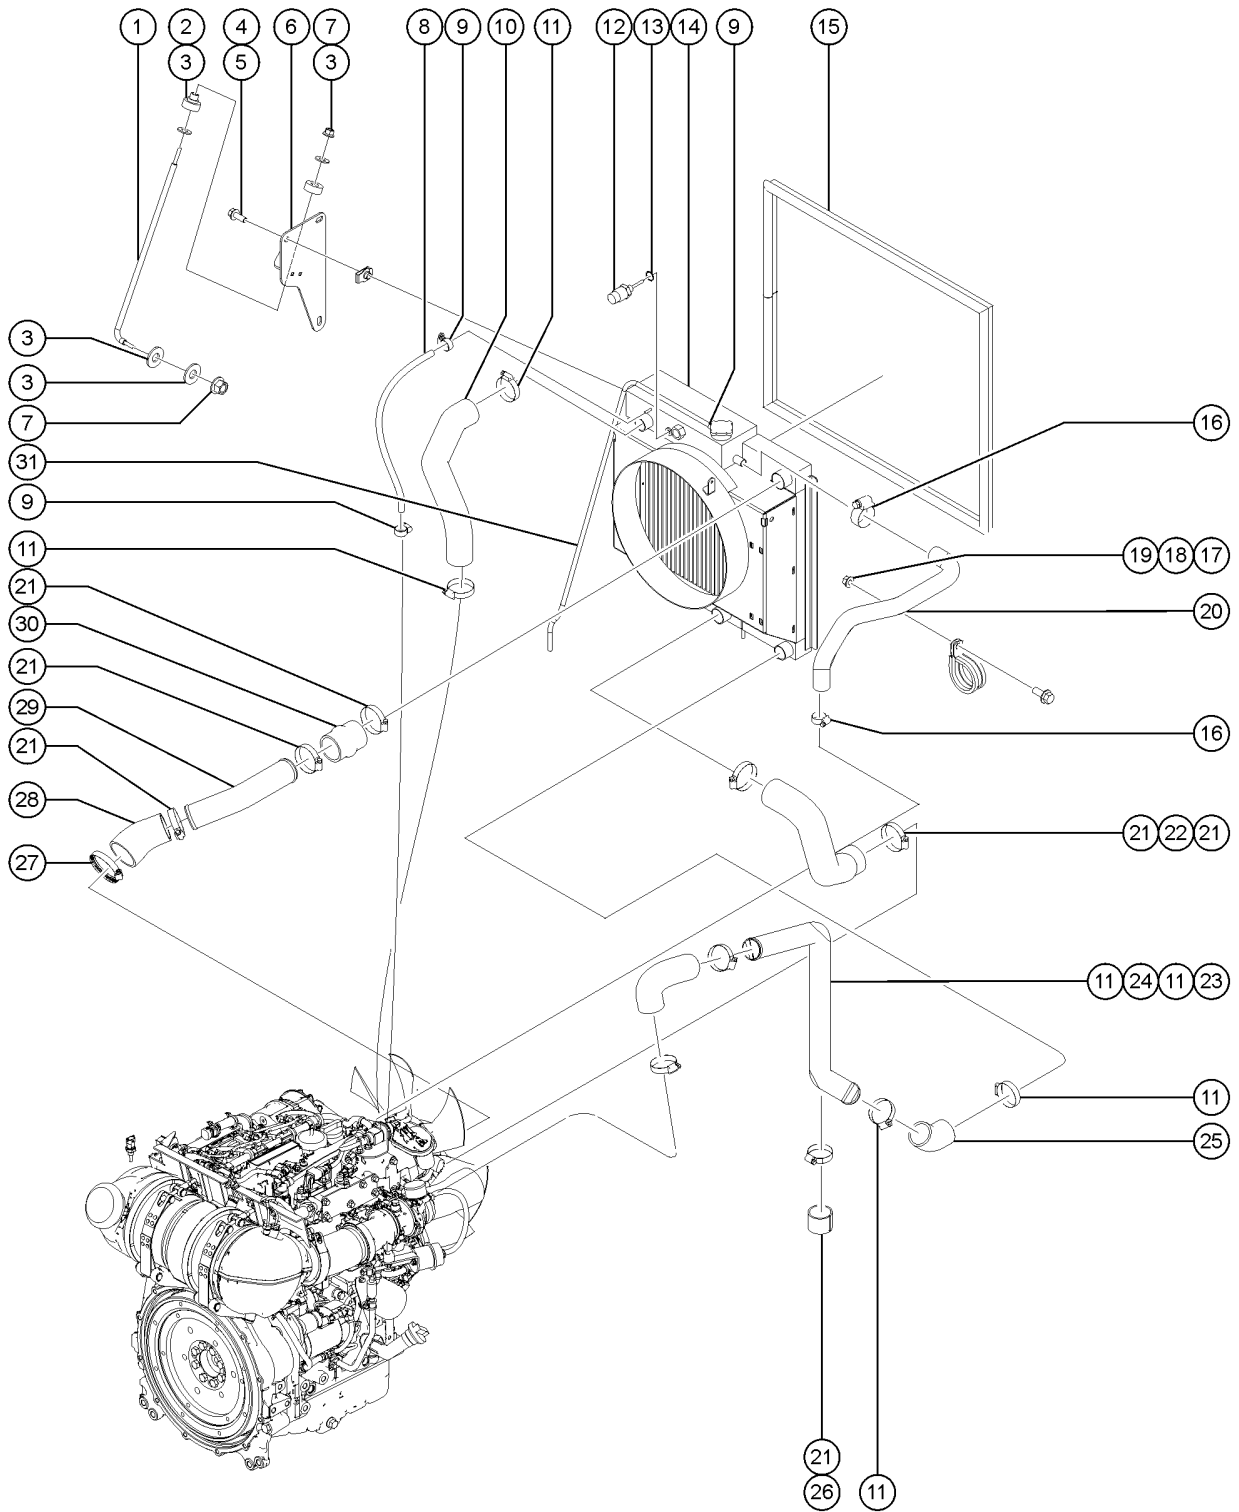

421.1 Deutz TCD 2.2L, Stage V - View 4 (from SN SX180H-743)

421.1 Deutz TCD 2.2L, Stage V - View 4 (from SN SX180H-743)

Item	Part No.	Description	Qty.
-		Due to Stage V regulations, many engine replacement parts require the engine serial number at time of order placement. When ordering engine parts please have both machine and engine serial numbers available. For internal engine parts, contact engine dealer	
-	1295309GT	HARNESS, DEUTZ 2.2 STAGE V, SX150/180	1
1	1301741GT	STRUT, ROD, STAGE V	2
2	1301742GT	ISOLATOR, RADIATOR, 80 LB	2
3	1255758GT	WASHER, FLAT, 3/8, USS, ZAG	6
4	824090GT	SCREW, HHF, 3/8-16X1, 8, ZAG	2
5	29868GT	SPRING CLIP, 3/8-16, .05-.20X.73, ZAG	2
6	1301884GT	WELDMENT, STAGE V, STRUT BRACKET, COVER SIDE LH	1
6-	1301883GT	WELDMENT, STAGE V, STRUT BRACKET, SWING SIDE RH	1
7	1274322GT	NUT, NYLOCK FLG, 3/8-16, F, ZAG	4
8	1291348GT	HOSE, VENT, 2.2L TCD	1
9	21465GT	CLAMP, HOSE, .25" - .63" X .3125	3
10	1289109GT	HOSE, UPPER RADIATOR, TCD 2.2	1
11	22672GT	CLAMP, HOSE, 1.75	6
12	218715GT	COOLANT LEVEL SNSR, DEUTZ TCD3.6	1
13	826152GT	WASHER, CRUSH, COOLANT SENSOR	1
14	1289108GT	ASSEMBLY, RADIATOR, INTERCOOLER, TCD 2.2	1
14-	1289105GT	RADIATOR, W/EXPANSION TANK, TCD 2.2	1
14-	1289106GT	SHROUD, RADIATOR, DEUTZ TCD 2.2	1
14-	1289107GT	INTERCOOLER, DEUTZ TCD 2.2	1
15	119219-9300GT	GASKET, 3/4" BULB X 1/8" GAP	1
16	30348GT	CLAMP, HOSE, 1.00	2
17	1277924GT	NUT, NYLOCK FLG, 1/4-20, F, ZAG	1
18	33784GT	CLAMP, 1.31, #21 X 1/4, RUB CUSH	1
19	1256855GT	SCREW, HHF, 1/4-20X.625, 8, ZAG	1
20	1289111GT	HOSE, COMPENSATION, TCD 2.2	1
21	35434GT	CLAMP, HOSE, 2.00***	7