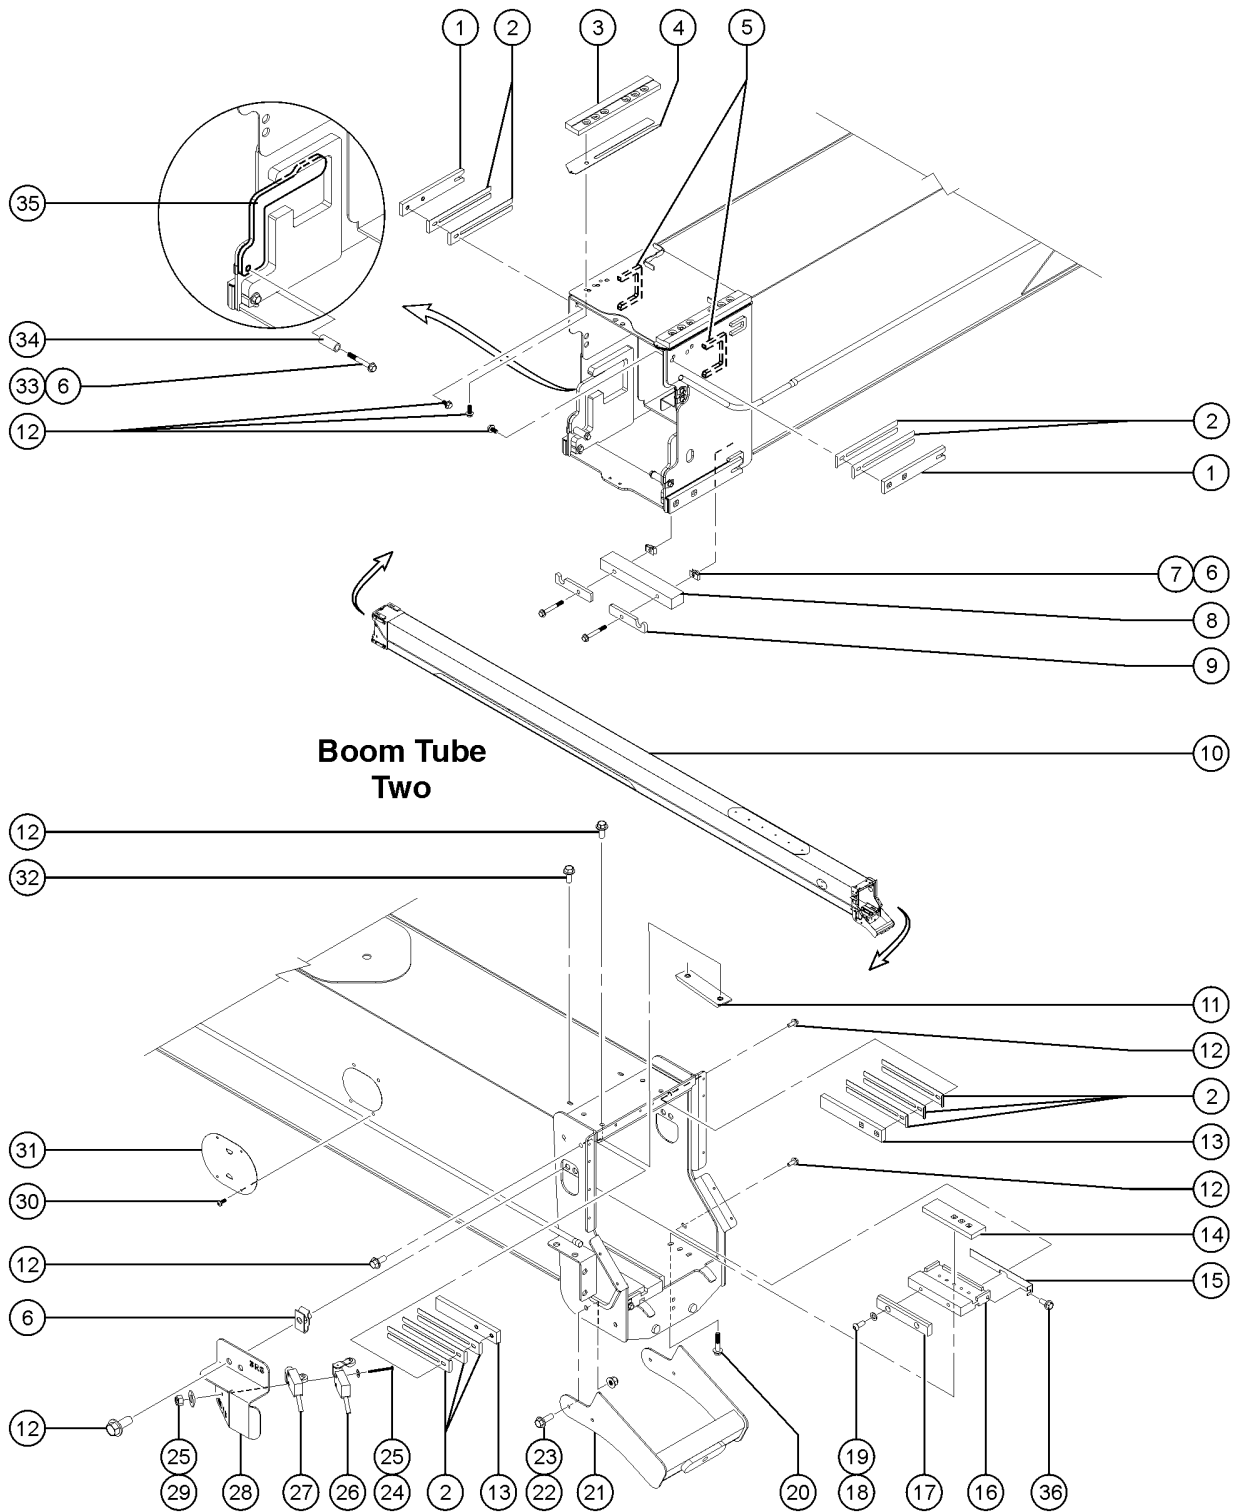

512.1 Boom Tube Two - Wear Pads

512.1 Boom Tube Two - Wear Pads

Item	Part No.	Description	Qty.
24	826523GT	SCREW,PHPM,M4-0.7X45,DIN7985,ZAB	
25	825357GT	WASHER,FLAT,M4,DIN125,ZAB	
26	236399GT	SWITCH ASSY, 3.5FT EXT SAFETY, SUPER-X	1
26-	139644-24CLOGT	LIMIT SWITCH,TAB,BLUE,MICRO	
26-	128636GT	ROLLER, ARM, LIMIT SWITCH, ZCY500	
27	236400GT	SWITCH ASSY, 150FT EXT OPER/SAFETY, SUPER-X	1
27-	139644-12B40GT	LIMIT SWITCH,TAB,BLUE,MICRO	
27-	128636GT	ROLLER, ARM, LIMIT SWITCH, ZCY500	
28	232919GT	FORMING,BOOM #2,LSB3RS MOUNT	1
29	825686GT	NUT, TL, M4-0.7, DIN980, 8, ZAB	
30	826173GT	SCREW,PHPM-ST,M6-1.0X12,DIN750	
31	232895GT	PLATE, INSPECTION COVER	2
32	237352GT	SCREW,HHF,M10-1.5X16,DIN6921,10.9,ZAB	
33	826008GT	SCREW,HHF,M10-1.5X75,DIN6921,10.9,ZAB	2
34	825943GT	TUBE,SPACER	2
35	826154GT	PLATE,B2,CYLINDER LOCK	2
		(Refer to 507.1, item 19)	
36	237352GT	SCREW,HHF,M10-1.5X16,DIN6921,10.9,ZAB	
		to SN 334