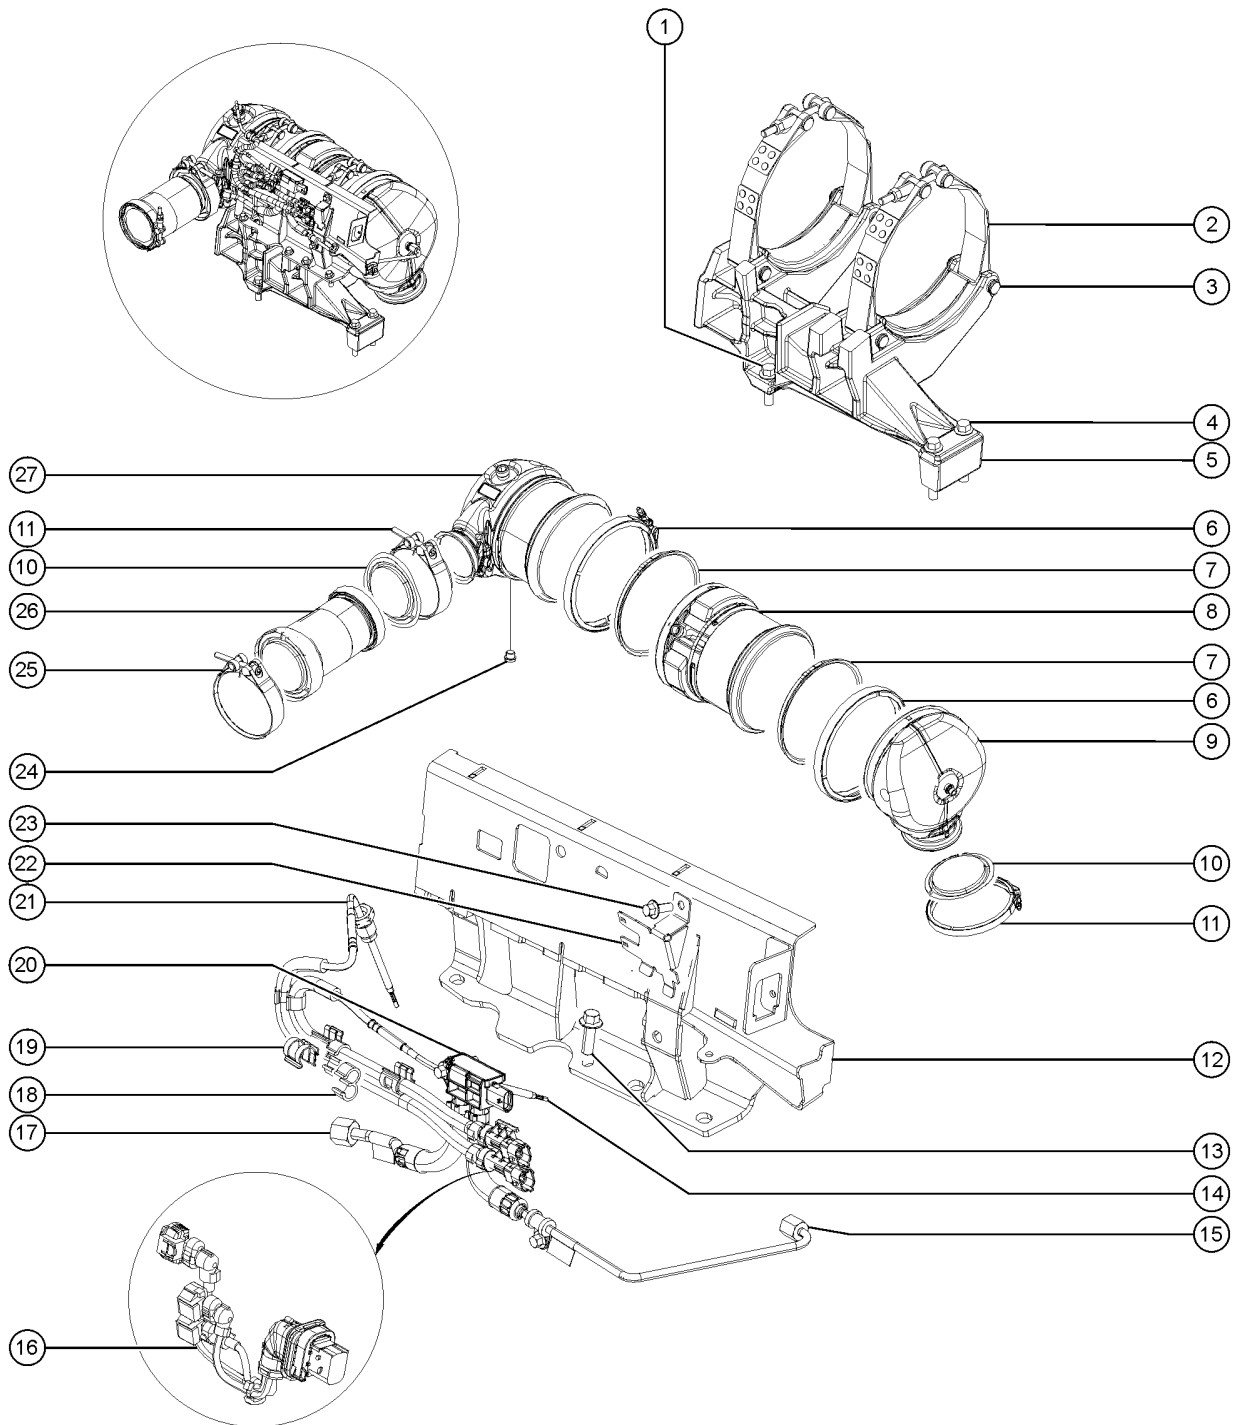

419.1 Deutz TCD 2.2L, Stage V - View 2 (from SN SX180H-743)

Item	Part No.	Description	Qty.
-		Due to Stage V regulations, many engine replacement parts require the engine serial number at time of order placement. When ordering engine parts please have both machine and engine serial numbers available. For internal engine parts, contact engine dealer	
1	1297249GT	SCREW M10x38	2
2	1297244GT	STRAP W/SCREW	2
3	1297245GT	CIRCLIP	8
4	1297251GT	SCREW M10x65	2
5	1297250GT	BRACKET	1
6	1297261GT	CLIP	2
7	1297262GT	GASKET	2
8	1297263GT	PARTICULATE FILTER	1
9	1297264GT	DPF OUTLET	1
10	825014GT	GASKET, T4 TCD3.6 DOC	2
11	825015GT	CLAMP, 50MM V	2
12	1297256GT	SHEET / PLATE	1
13	1293871GT	HEXAGON BOLT	3
14	07.4501.0252GT	TEMPERATURE SENSOR	1
15	1297252GT	TUBE	1
16	1297243GT	INTERCONNECTING PIPE	1
17	1297247GT	TUBE	1
18	1297248GT	HOSE CLIP	2
19	1297254GT	CLAMP	4
20	1297253GT	PRESSURE SENSOR	1
21	1257779GT	SENSOR,EXH,TEMP,TCD3.6 T4F	1
22	1297257GT	RETAINING PLATE	1
23	1297255GT	SCREW M6x12	1
24	1297258GT	PLUG	1
25	824775GT	CLAMP,TURBO OUTLET-TURBO PIPE, ...	1
26	1300708GT	COMPENSATOR	1

419.1 Deutz TCD 2.2L, Stage V - View 2 (from SN SX180H-743)