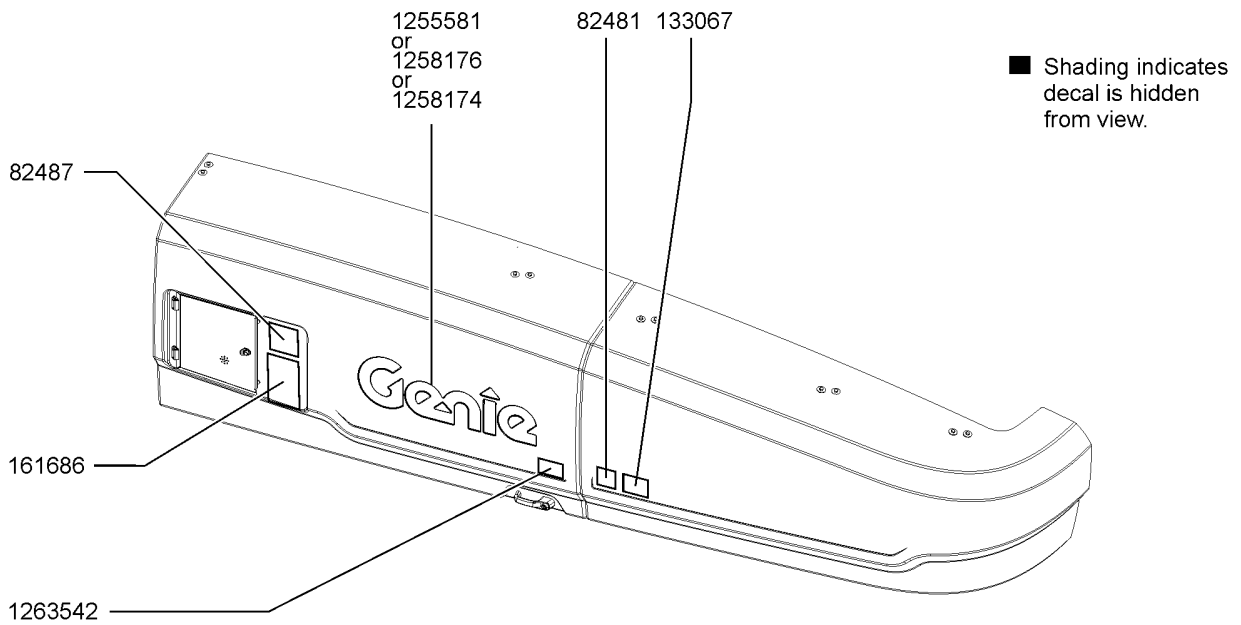

119.1 Decals with Symbols, Hydraulic Tank Side (from SN SX180H-745)

119.1 Decals with Symbols, Hydraulic Tank Side (from SN SX180H-745)

Item	Part No.	Description	Qty.
-	1302930GT	INSTRUCTIONS,INSTALL,COMP,SYMBOL, SX-180	1
-	1302931GT	DECAL KIT,SX-180,COMP,SYMBOL,ANSI & CE	1
1	38149GT	DECAL LABEL PATENTS (US only)	1
2	44981GT	DECAL LABEL AIRLINE 110PSI Option, airline to platform	1
3	82481GT	DECAL SYMBOL BATTERY SAFETY	1
4	82487GT	DECAL,SYMBOL-READ THE MANUAL	1
5	97757GT	DECAL,LABEL,OIL LEVEL IND	1
6	114252GT	DECAL,LABEL,TIP OVER LMT SWTCH	1
7	133067GT	DECAL,DANGER,ELEC.HAZ.STAY CLR	1
8	133205GT	DECAL,LABEL, ELECTRO HAZARD	1
9	161686GT	DECAL, E DOWN PROCEDURE SYM (CE only)	1
10	230984GT	DECAL, GROUND CONTROL SPX	1
11	1254807GT	DECAL,LABEL,112 DB (CE only)	1
12	1255581GT	DECAL,COSMETIC, 10" GENIE BLUE	1
13	1258174GT	DECAL,COSMETIC,10" GENIE WHITE	1
14	1258176GT	DECAL,COSMETIC,10" GENIE BLACK	1
15	1263540GT	DECAL, TIP OVER HAZARD	1
16	1263542GT	DECAL,IMPROPER OPERATION,SYMBOL	2
17	1263544GT	DECAL, BYPASS KEY SWITCH	1
18	1263545GT	DECAL, INSTR-BYPASS KEY SWITCH	1
19	1272242GT	DECAL,MACHINE REGISTRATION/OWNER TRANSFER	1
20	1286362GT	DECAL, BOOM SUPPORT, SYMBOL	1
21	1287517GT	DECAL,TRANSITION PERIOD DEUTZ ENGINE (CE only)	1
22	1291624GT	DECAL COSM,GENIE LIFT CONNECT,LEXAN COVER	1
23	1292512GT	DECAL COSM,GENIE LIFT CONNECT,ESN,SKU4-1	1
24	1292513GT	DECAL COSM,GENIE LIFT CONNECT,ESN,SKU4-2	1
25	1292514GT	DECAL COSM,GENIE LIFT CONNECT,ESN,SKU4-3	1
26	1292515GT	DECAL COSM,GENIE LIFT CONNECT,ESN,SKU4-4	1