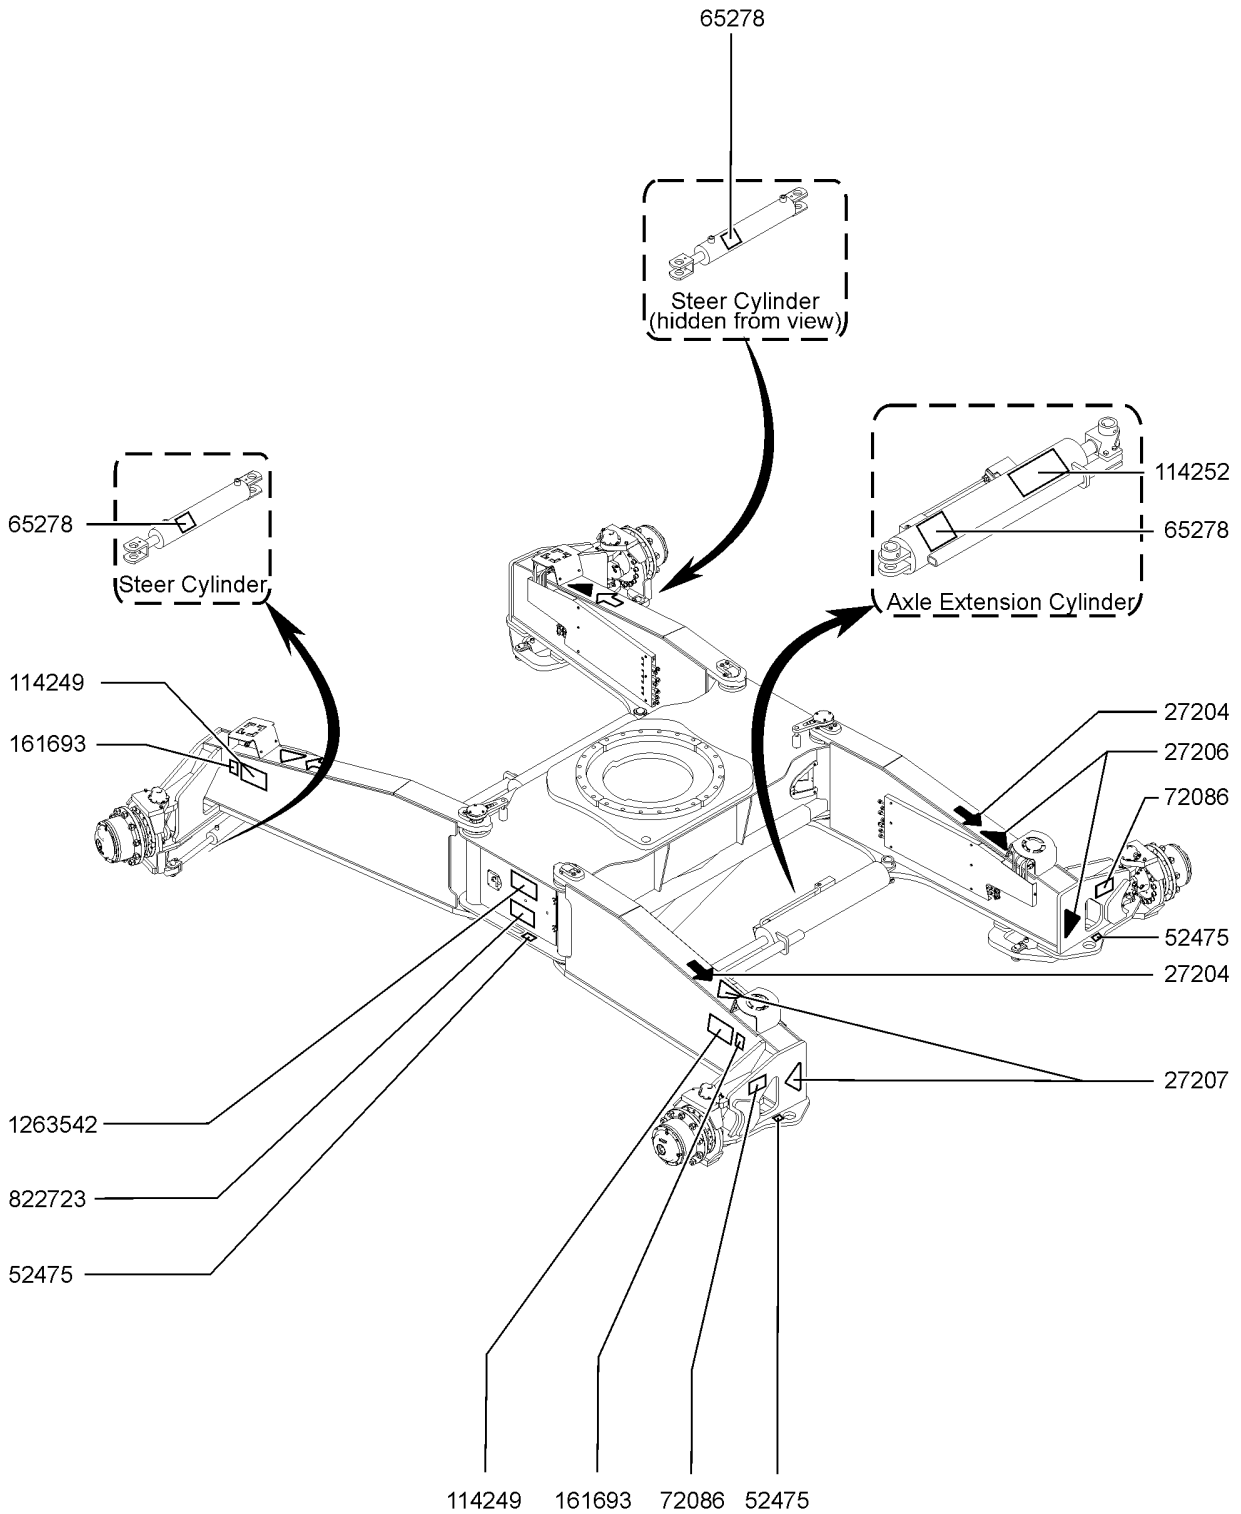

122.1 Decals with Symbols, Engine Side (chassis) (from SN SX180H-745)

122.1 Decals with Symbols, Engine Side (chassis) (from SN SX180H-745)

<i>Item</i>	<i>Part No.</i>	<i>Description</i>	<i>Qty.</i>
1	27204GT	DECAL,ARROW BLUE	2
2	27206GT	DECAL,TRIANGLE,BLUE	2
3	27207GT	DECAL,TRIANGLE,YELLOW	2
4	52475GT	DECAL LABEL TRANSPORT TIE DOWN*	3
5	65278GT	DECAL,CAUTION,NO STEP	3
6	72086GT	DECAL,LABEL,LIFTING EYE	2
7	114249GT	DECAL,LABEL,TIPOVER,TIRES,SYMB	2
8	114252GT	DECAL,LABEL,TIP OVER LMT SWTCH	1
9	161693GT	DECAL,WHEEL LOAD, SX-180	2
10	822723GT	DECAL,TRANSPORT DIAGRAM,SX-180	1
11	1263542GT	DECAL,IMPROPER OPERATION,SYMBOL	1