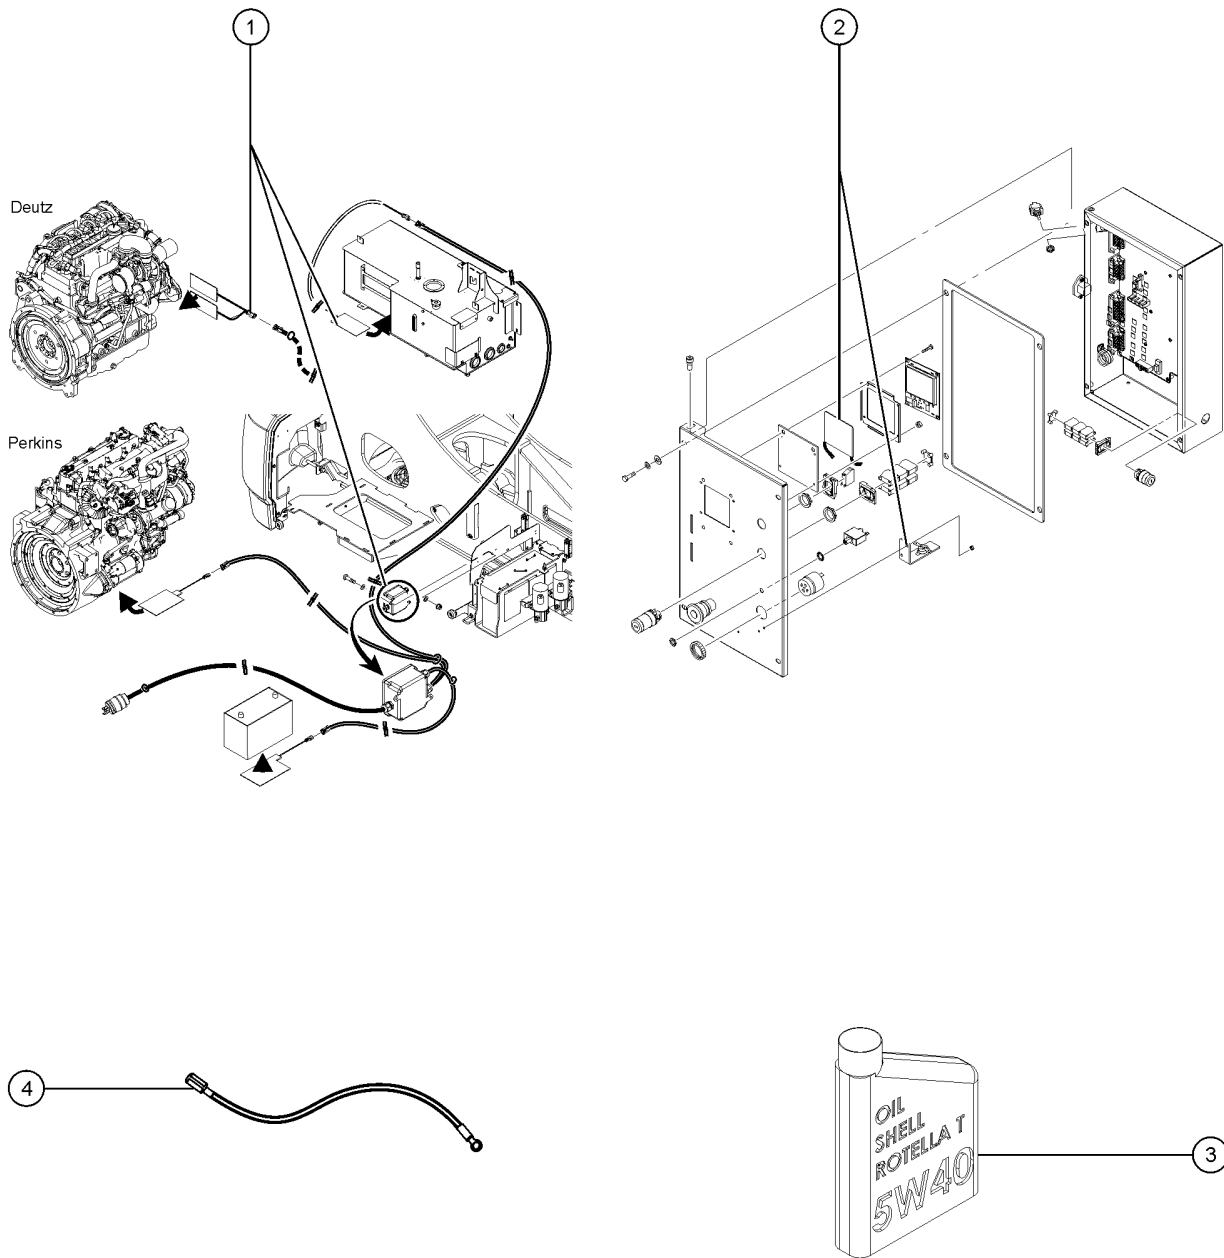

809.1 Cold Start Package

809.1 Cold Start Package

Item	Part No.	Description	Qty.
1		Ref. Cold Start Heater ..... (Refer to 810.1)	
2		Ref. Ground Control LCD Heater ..... (Refer to 811.1)	
3		OIL,ENG 5W-40 SYN*** ..... Perkins models	9.7 QT
3-		OIL,ENG 5W-40 SYN*** ..... Deutz models	12 .8 QT
4	1256806GT	HARNES, START ASSIST ..... (Deutz) Connects starter to battery separator; to SN 318	1