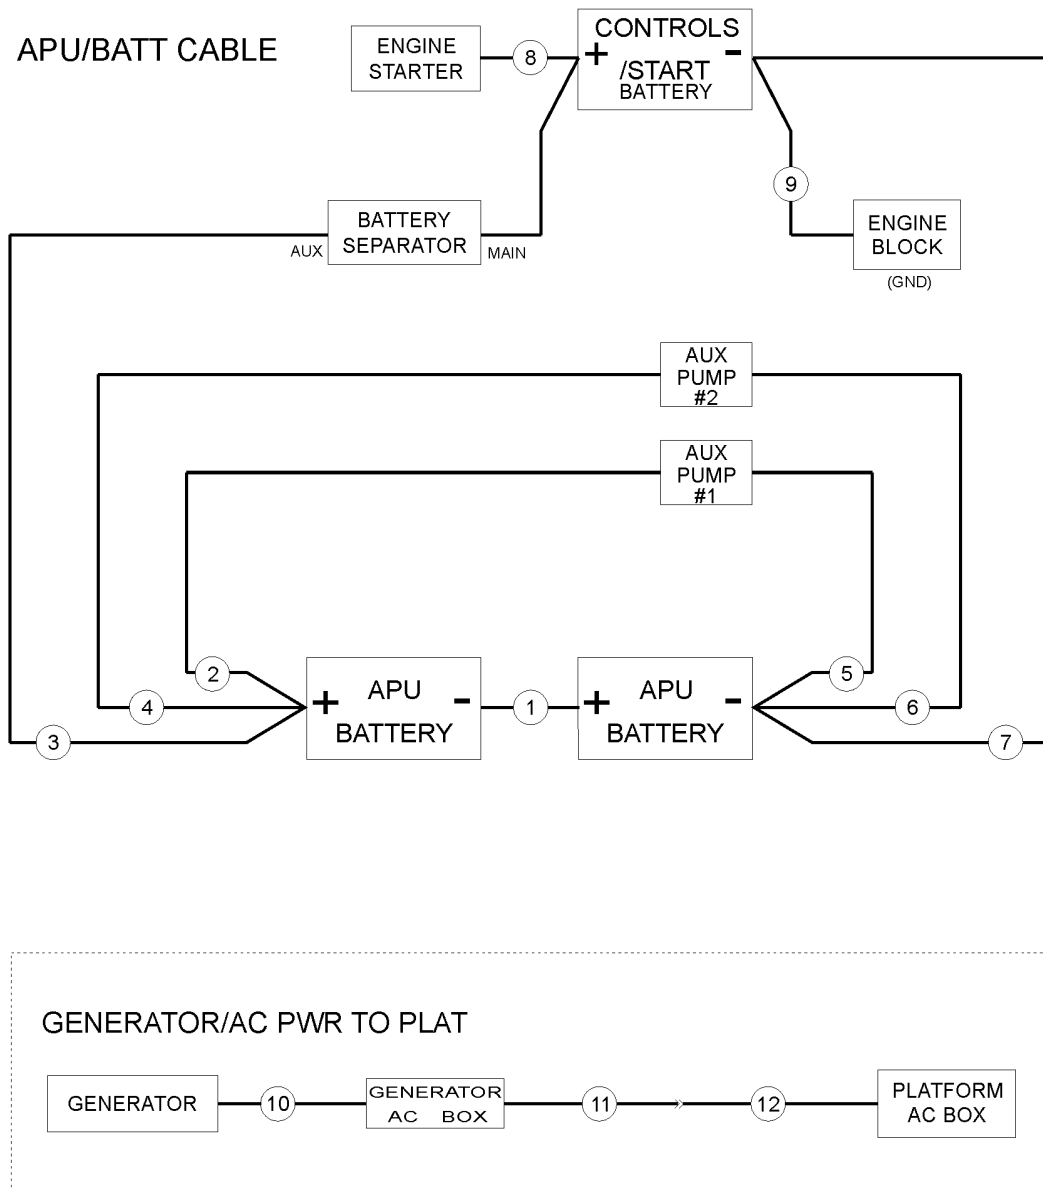

316.1 Wire Harness Diagram - View 2

Item	Part No.	Description	Qty.
1	101185GT	CABLE ASSY, AUX BATT JUMPER, RED (Refer to 316_101)	1
2	238301GT	CABLE ASSY, AUX, RED, 21.5" (Refer to 316_102)	1
3	238302GT	CABLE ASSY, AUX, RED, 117" (Refer to 316_103)	1
4	238300GT	CABLE ASSY, AUX, RED, 17.5" (Refer to 316_104)	1
5	238303GT	CABLE ASSY, AUX, BLACK, 17" (Refer to 316_105)	1
6	238304GT	CABLE ASSY, AUX, BLACK, 22" (Refer to 316_106)	1
7	238305GT	CABLE ASSY, AUX, BLACK, 148" (Refer to 316_107)	1
8	236703GT	BATTERY CABLE, 2/0 GA, RED, 72" (Refer to 316_108) (Deutz models)	1
-	236707GT	BATTERY CABLE, 2/0 GA, RED, 109.5" (Refer to 316_108A) (Perkins models)	1
9	236704GT	BATTERY CABLE, 2/0 GA, BLACK, 82" (Refer to 316_109)	1
-	236708GT	BATTERY CABLE, 2/0 GA, BLACK, 73" (Refer to 316_109A)	1
10	824518GT	CABLE, GENERATOR TO J-BOX (Refer to 316_110) (to SN SX18016H-354)	1
-	1263628GT	CABLE, GEN TO J-BOX, SX EU (Refer to 316_110A) (from SN SX18016H-355)	1
11	237881GT	HARNESS, LOWER AC/3P PWR (Refer to 316_111)	1
12	237880GT	HARNESS, UPPER AC/3P PWR CABLE (Refer to 316_112)	1