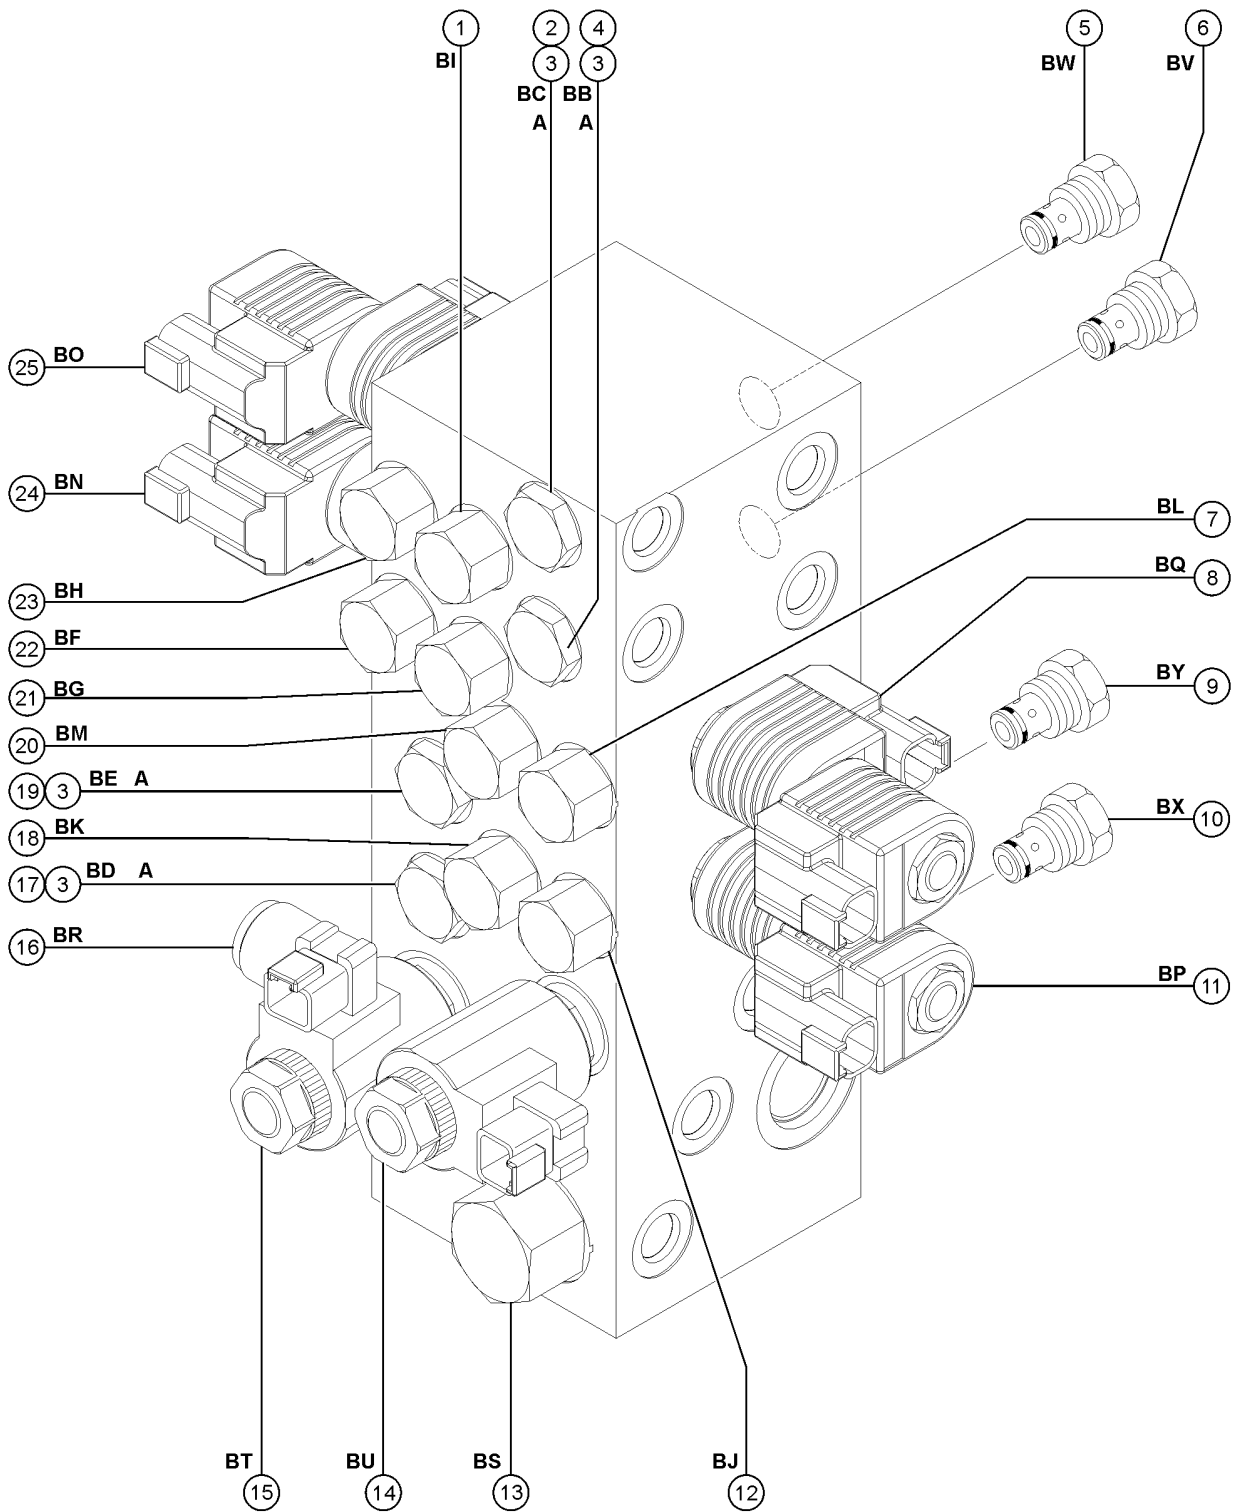

702.1 Steer and Axle Manifold (to SN SX180H-604)