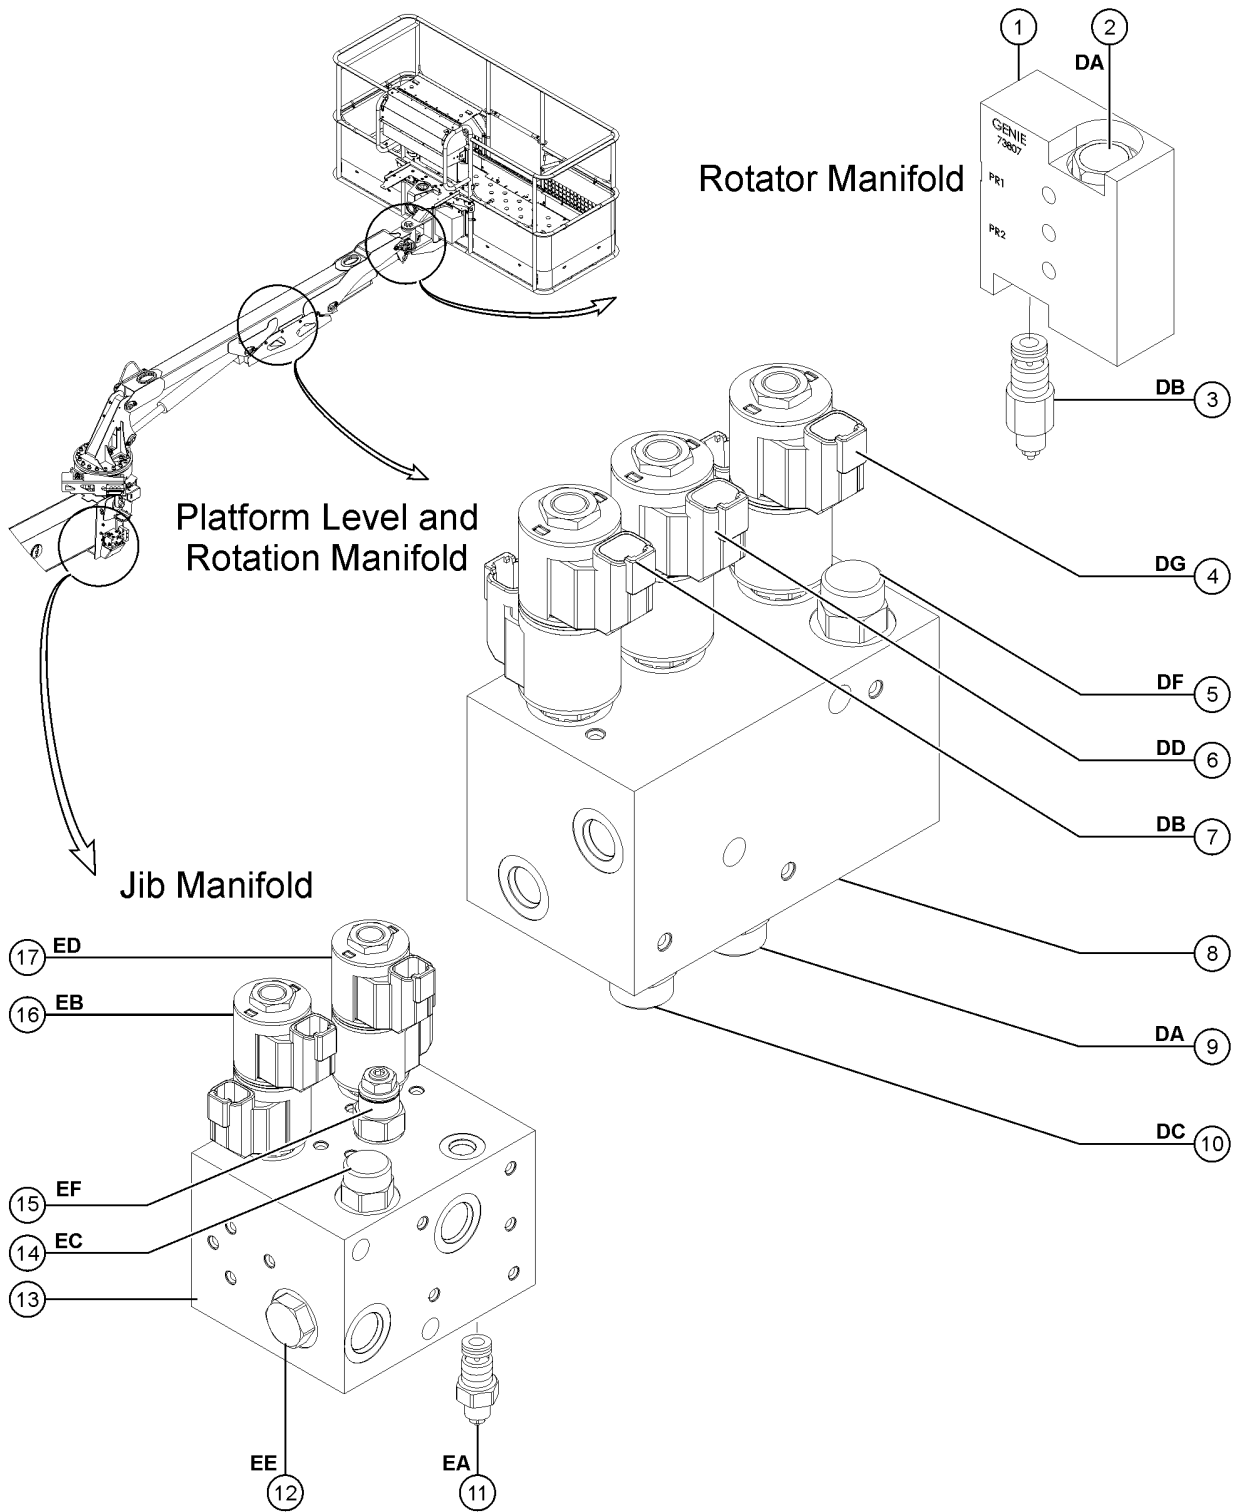

704.1 Jib, Level and Rotation Manifolds (to SN SX180H-612)