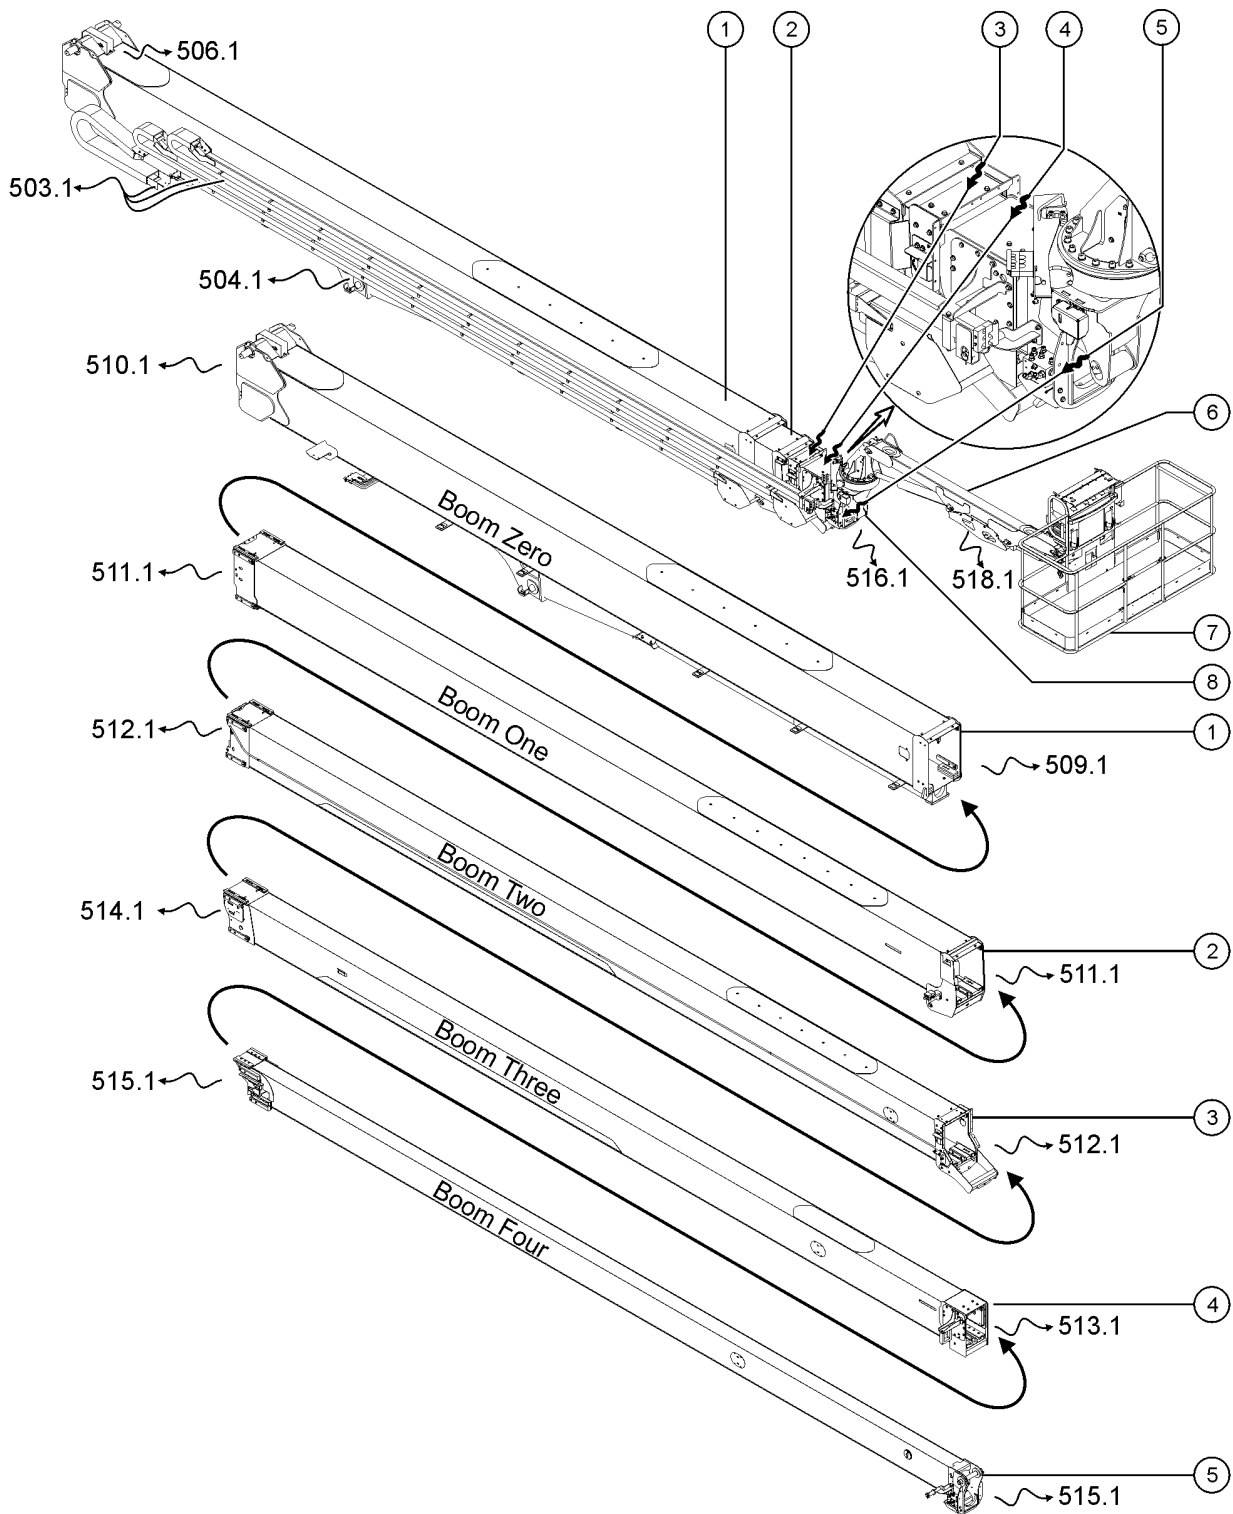

501.1 Boom Components

<i>Item</i>	<i>Part No.</i>	<i>Description</i>	<i>Qty.</i>
1		Ref. WELDMENT,BOOM #0 ..... (Refer to 509.1 and 510.1)	
2		Ref. WELDMENT,BOOM #1 ..... (Refer to 511.1)	
3		Ref. WELDMENT,BOOM #2 ..... (Refer to 512.1)	
4		Ref. WELDMENT,EXT. BOOM #3 ..... (Refer to 513.1 and 514.1)	
5		Ref. WELDMENT,EXT. BOOM #4 ..... (Refer to 515.1)	
6		Ref. WELDMENT, 10FT JIB ..... (Refer to 518.1)	
7		Ref. WELDMENT, 8 FT PLATFORM ..... (Refer to 602.1)	
8		Ref. BELLCRANK AND JIB ROTATOR ..... (Refer to 516.1 and 517.1)