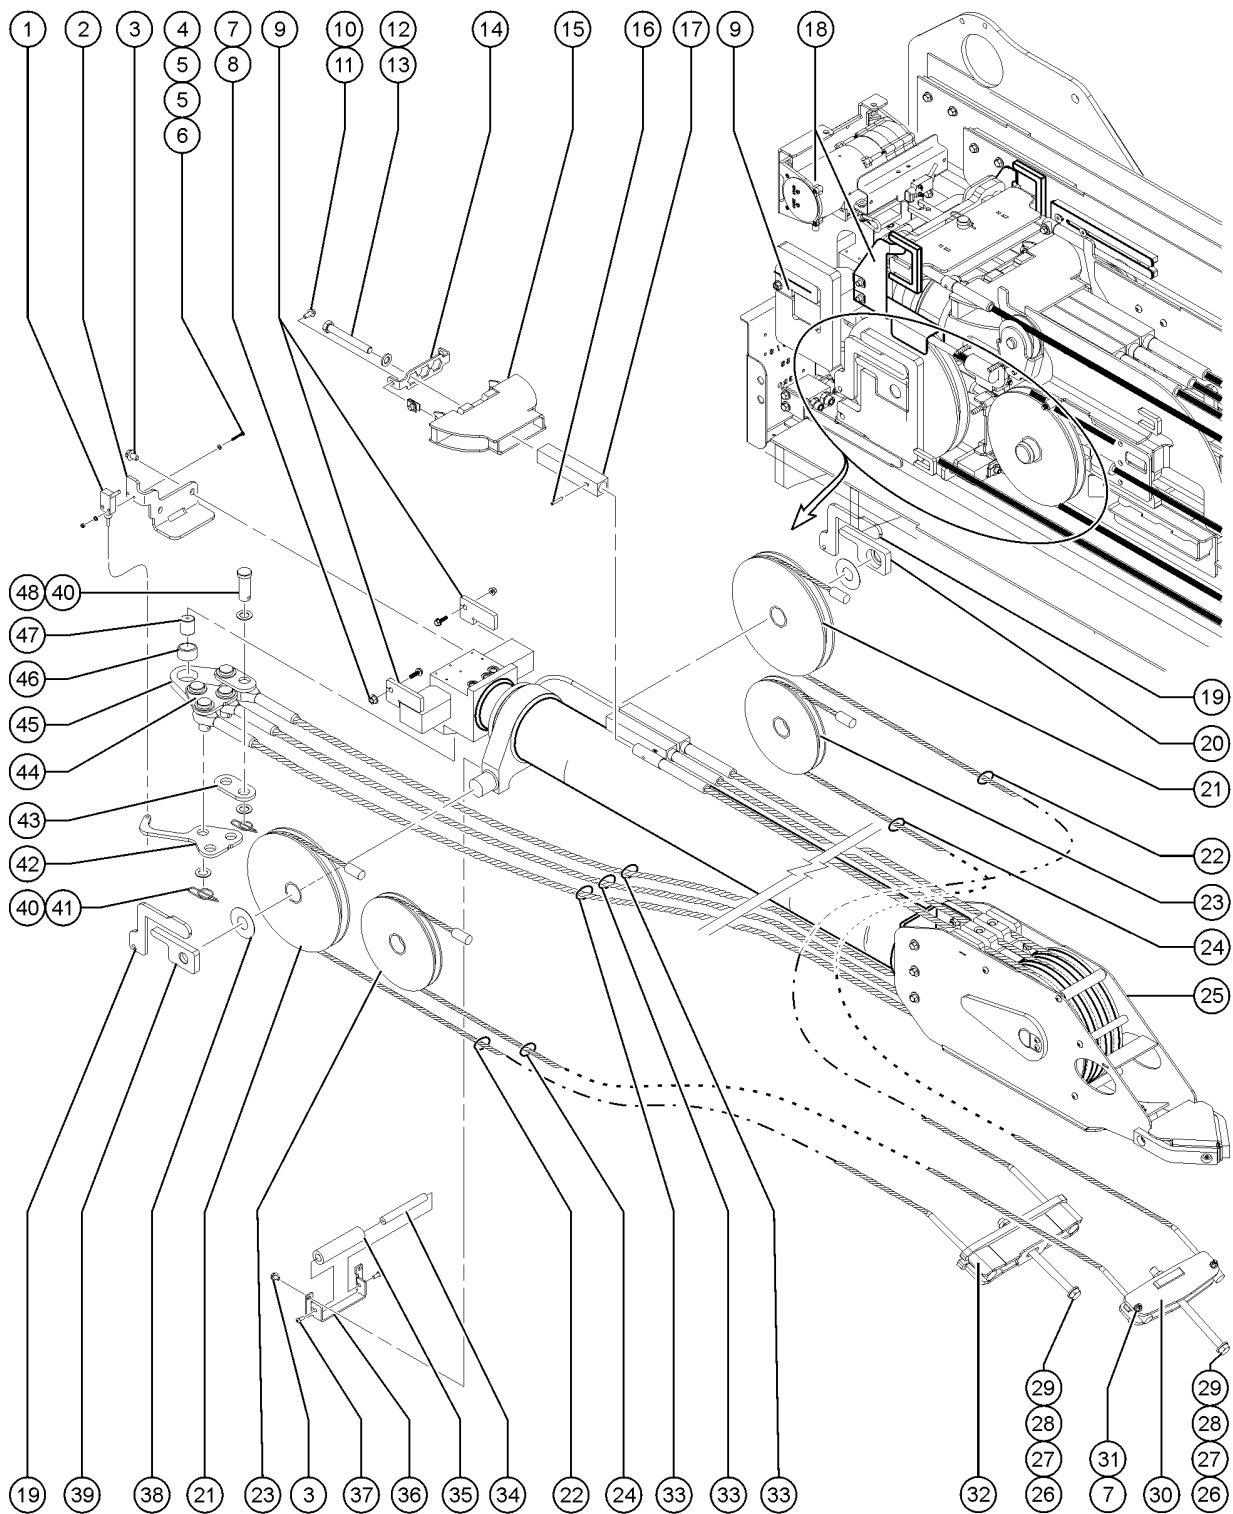

507.1 Cable Assembly - View 2

Item	Part No.	Description	Qty.
1	236395GT	SWITCH ASSY, CABLE TENSION #1, ...	1
2	216025GT	FORMING, PRI EXT, LSB5S MOUNT	1
3	237352GT	SCREW,HHF,M10-1.5X16,DIN6921,10.9,ZAB	
4	822353GT	SCREW,PHPM,M4-0.7X30,DIN7985,ZAB	
5	825357GT	WASHER,FLAT,M4,DIN125,ZAB	
6	825686GT	NUT, TL, M4-0.7, DIN980, 8, ZAB	
7	231529GT	NUT,TL FLG,M10-1.5,DIN6927,10, ...	
8	232874GT	SCREW,HHF,M10-1.5X30,DIN6921,10.9,ZAB	
9	232922GT	MACHINED,PRI EXT CYL LOCK PLT	2
		Locks Primary EXT cylinder to Boom #1	
10	231530GT	SCREW,HHF,M10-1.5X25,DIN6921,10.9,ZAB	
11	230074GT	SPRING CLIP,M10-1.5,1-6X19,ZAB	
12	232941GT	SCREW,HHC,M20-2.5X160,DIN933,10.9,ZAB	3
13	231510GT	WASHER,FLAT,M20,DIN6916,HRD,ZAB	3
14	826002GT	FORMING,BOLT LOCK	1
15	232947GT	WELDMENT,#3 EXT CABLE ADJUSTME	1
16	10665GT	PIN,ROLL,..25 X 1.5***	3
17	231521GT	COUPLING, EXT. CABLE ADJUSTMENT	3
18		Ref. FORMING,B2,SHEAVE GUIDE,CT SIDE	
		(Refer to 506.1)	
19	826154GT	PLATE,B2,CYLINDER LOCK	2
		(Refer to 512.1, item 35)	
20	218241GT	MACHINED, PRI EXT BARREL MNT, ...	1
		(Engine side)	
21	231300GT	SHEAVE, RETRACT B3	2
22	1256232GT	SET, CABLE, B3 RETRACT	1
		(Set contains two cables)	
23	231301GT	SHEAVE, RETRACT B4	2
24	1256235GT	SET, CABLE, B4 RETRACT	1
		(Set contains two cables)	
25		Ref. PRIMARY EXTEND SHEAVE MOUNT, ASSY	
		(Refer to 508.1)	
26	215815GT	SCREW,HHC,M20-2.5X300,DIN933,10.9,ZAB	2
27	231510GT	WASHER,FLAT,M20,DIN6916,HRD,ZAB	2
28	215814GT	NUT,M20-2.5,DIN934,10,ZAB	2