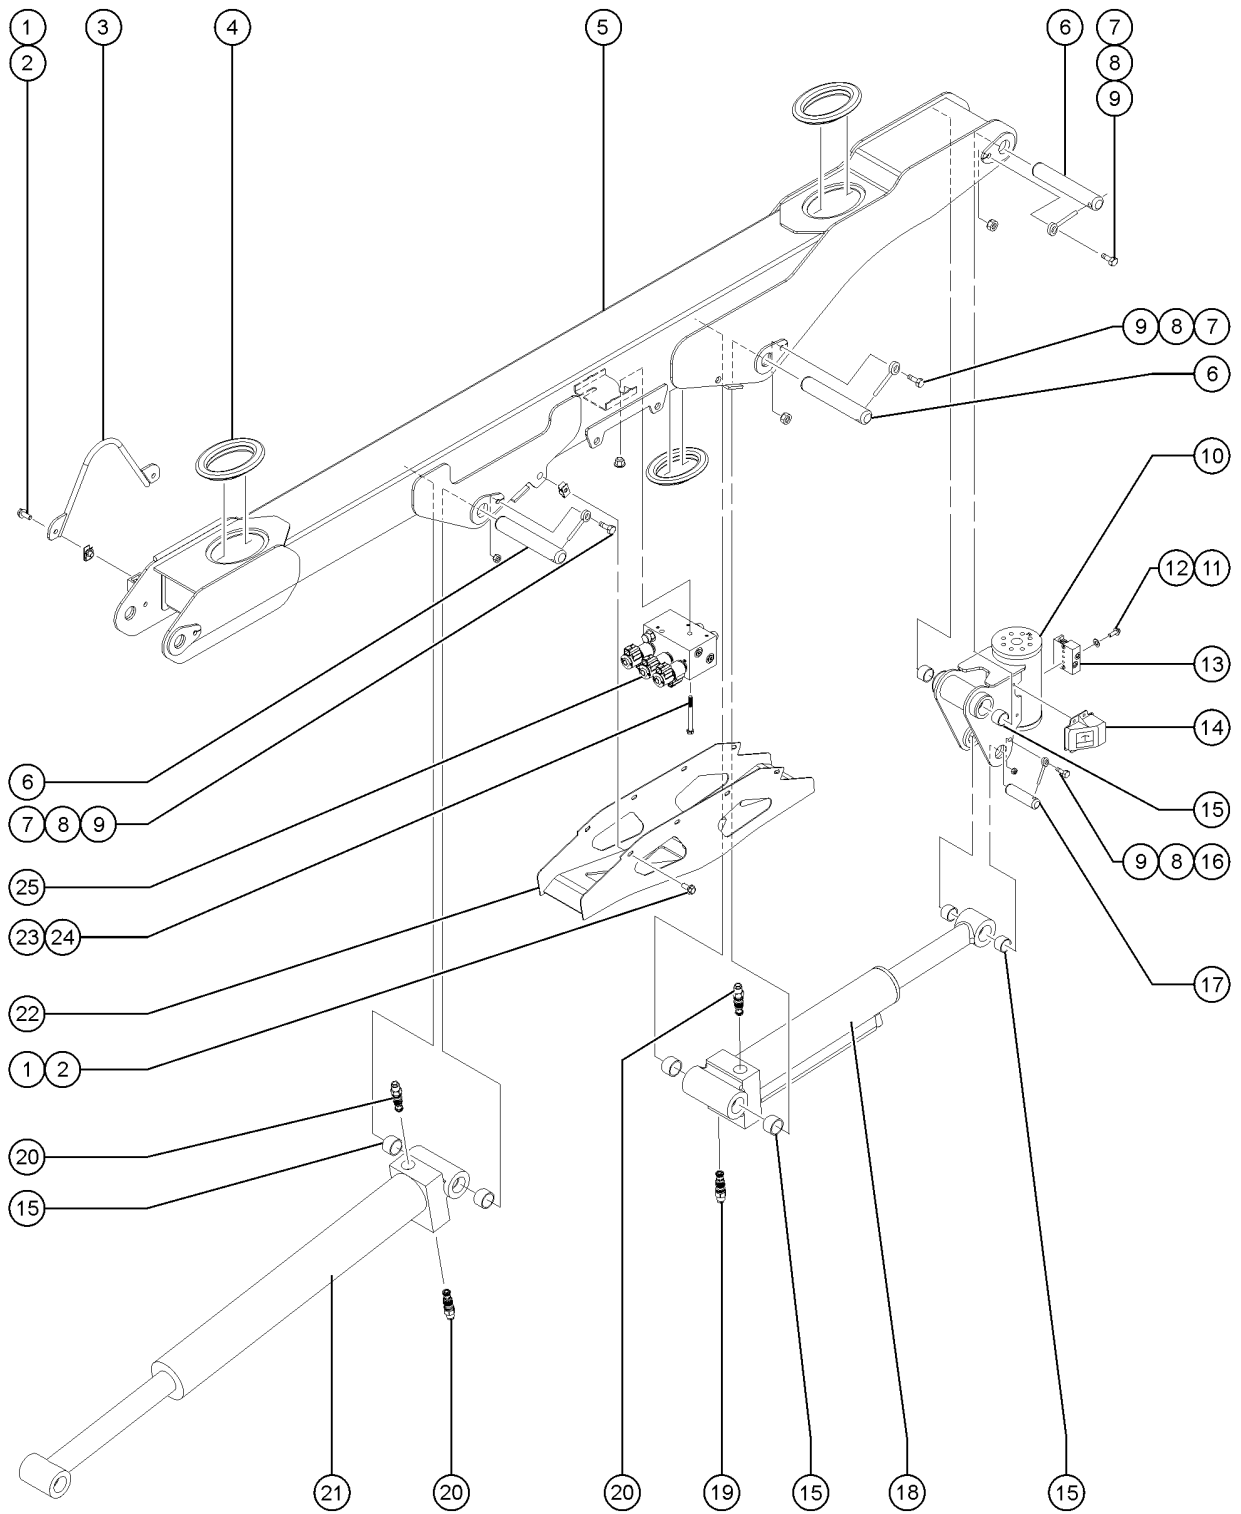

518.1 Jib Boom and Platform Rotator

518.1 Jib Boom and Platform Rotator

<i>Item</i>	<i>Part No.</i>	<i>Description</i>	<i>Qty.</i>
23	215818GT	SCREW,HHF,M10-1.5X100,DIN6921, ...	2
24	231529GT	NUT,TL FLG,M10-1.5,DIN6927,10, ...	
25		Ref. MANIFOLD,PLAT LVL,PLAT ROT,JIB	
		(Refer to 704.1)