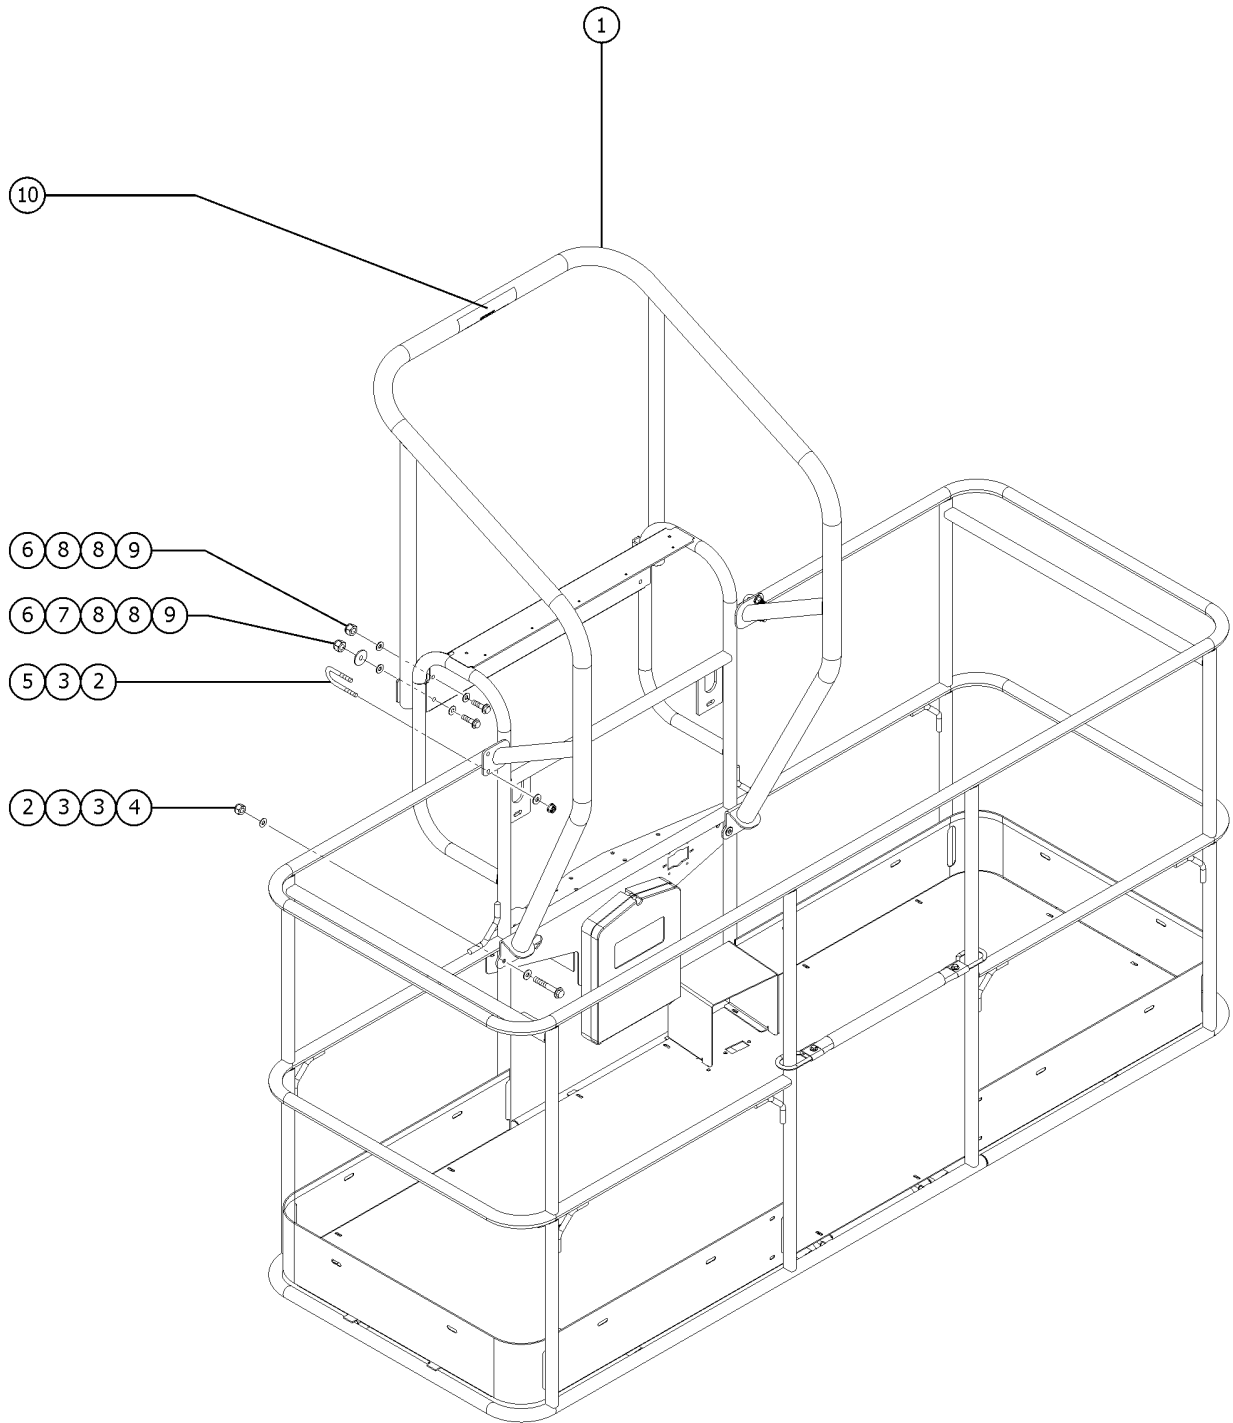

803.1 Operator Protection Structure

803.1 Operator Protection Structure

Item	Part No.	Description	Qty.
		Fits all 6' and 8' Booms	
1	219158GT	ACCESSORY, OPERATOR PROT STRUCT (Complete) includes all fasteners	1
2	1256468GT	NUT, 3/8-16, 8, ZAG	8
3	1255758GT	WASHER, FLAT, 3/8, USS, ZAG	12
4	824069GT	SCREW, HHC, 3/8-16X2.5, 8, ZAG	4
5	1251600GT	U-BOLT, FLATTENED, 1.5 X 3/8	4
6	1261184GT	NUT, 1/4-20, 8, ZAG	4
7	824120GT	WASHER, FLAT, .375 X 1.50 X .125, ZAG Use only with the platform control box cover option	2
8	824113GT	WASHER, FLAT, 1/4, USS, ZAG	6
9	824060GT	SCREW, HHC, 1/4-20 X 1, 8, ZAG	4
10		Ref. DECAL, INSTRUCTION, OPS refer to Section 1	1