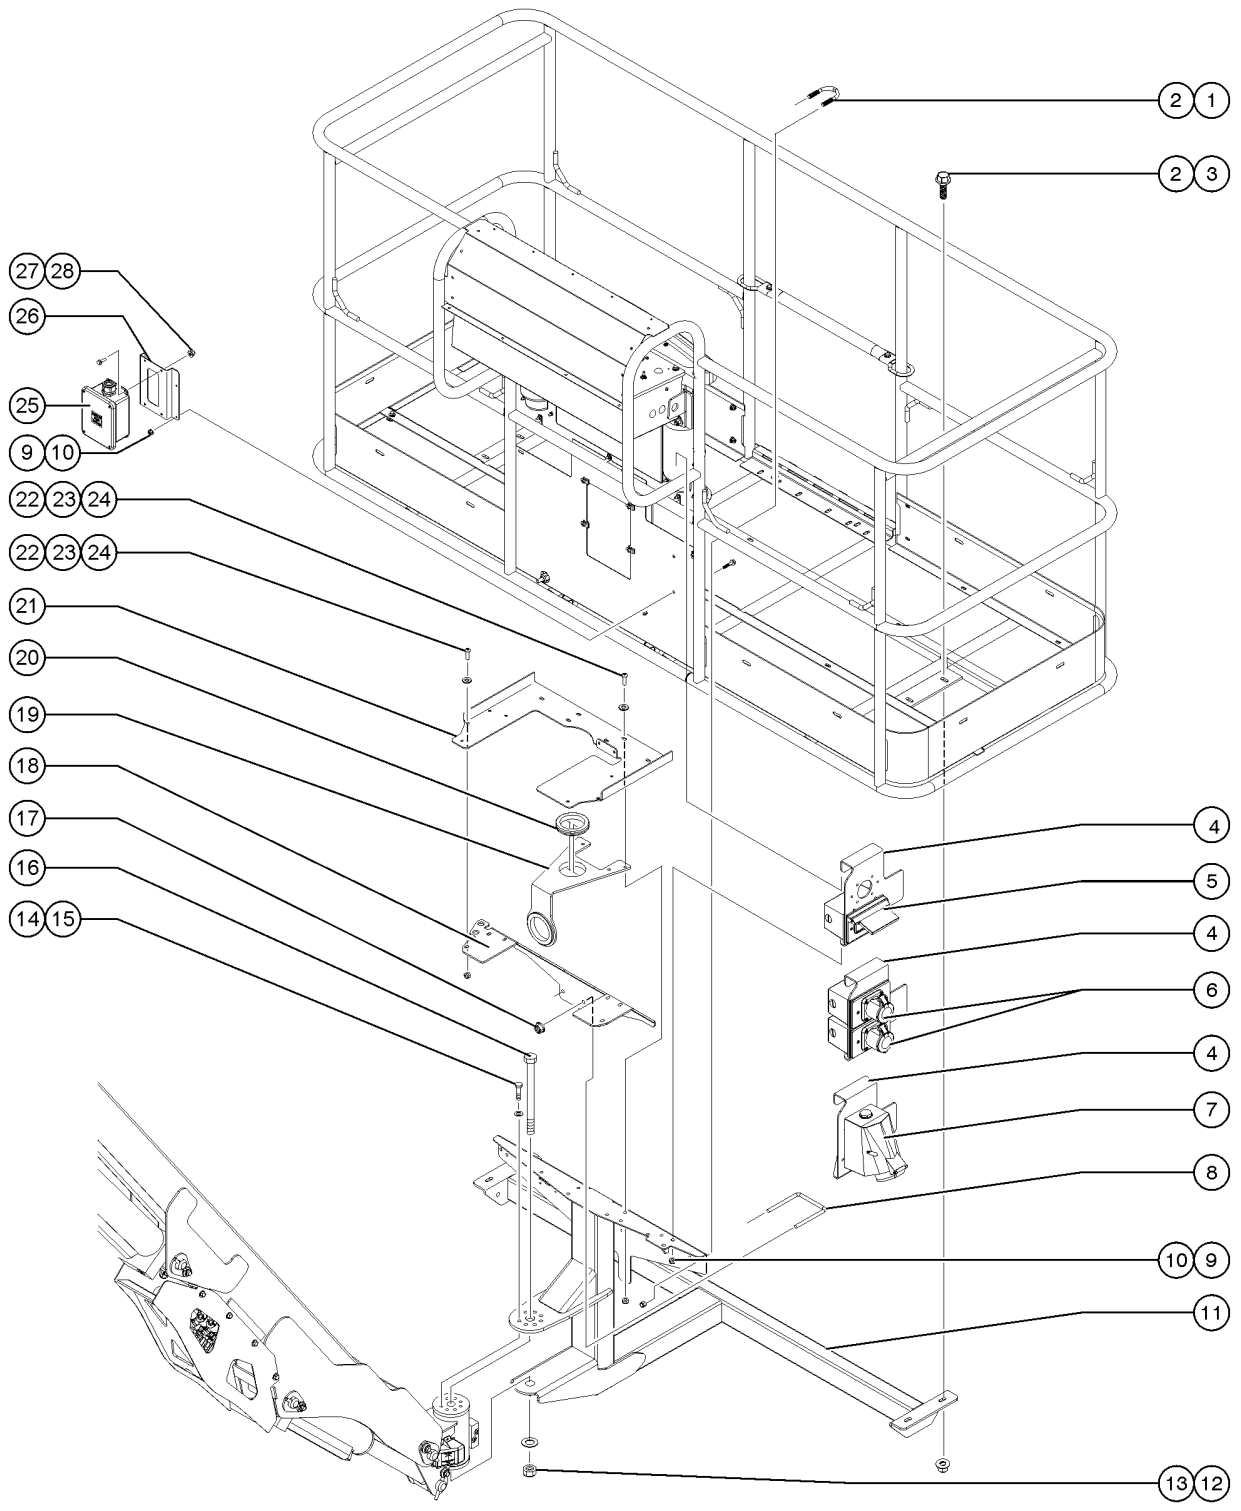

601.1 Platform Installation - View 1

Item	Part No.	Description	Qty.
1	1251600GT	U-BOLT, FLATTENED, 1.5 X 3/8	
2	824029GT	NUT,TL FLG,3/8-16,G,ZAG	
3	824091GT	SCREW, HHF, 3/8-16 X 1.25, 8, ZAG	
4	826624GT	FORMING,POWER TO PLAT	
5	75069GT	T-BOX 2.75 X 4.5 X 2.5 USA/CSA models	1
5-	74006GT	COVER,GFCI,HORIZONTAL,WEATHER	1
5-	74052GT	GASKET,COVER,GFCI,WEATHERPROOF	1
5-	13585GT	OUTLET,110V GFCI***	1
6	75069GT	T-BOX 2.75 X 4.5 X 2.5 UK models	2
6-	T112560GT	RECEPTACLE,UK,110V	2
6-	T112561GT	PLATE,UK,POWER TO PLAT	2
6-	74052GT	GASKET,COVER,GFCI,WEATHERPROOF	4
7	1252696GT	RECEPTACLE,400/230V,AC,EU EU/AUS models	1
7-	12960GT	CABLE SQUEEZE CONN.,XTRA LRG	1
7-	14041GT	LOCKNUT,ELECTRIC,3/4"	1
8	826896GT	U-BOLT,3/8-16 X 4 X 5,ZAG to SN SX180H-744	1
8B	824090GT	SCREW,HHF,3/8-16X1,8,ZAG from SN SX180H-745	2
9	824027GT	NUT,TL FLG,1/4-20,G,ZAG	
10	824078GT	SCREW,HHF,1/4-20X.75,8,ZAG	
11	60370-SGT	PLATFORM SUPPORT WELDMNT-SERV* to SN SX180H-744	1
11B	61997GT	WELDMENT,PLATFORM SUPPORT,CE (refer to 808.1) to SN SX180H-744	1
11C	1273431GT	WELDMENT,PLAT SUPPORT,8.2K,LS (refer to 808.2) from SN SX180H-745	1
12	826794GT	NUT,TL,1-8,C,ZAG to SN SX180H-744	1
12B	1283024GT	NUT,NYLOCK,1-8,8,ZAG from SN SX180H-745	1
13	824116GT	WASHER,FLAT,1.0,F436,HRD,ZAG	1
14	826791GT	SCREW,HHC,3/8-16X.875,8,ZAG	8
15	826793GT	WASHER,FLAT,3/8,SAE,HRD,ZAG	8
16	826792GT	SCREW,HHC,1-8X11,5,ZAG	1