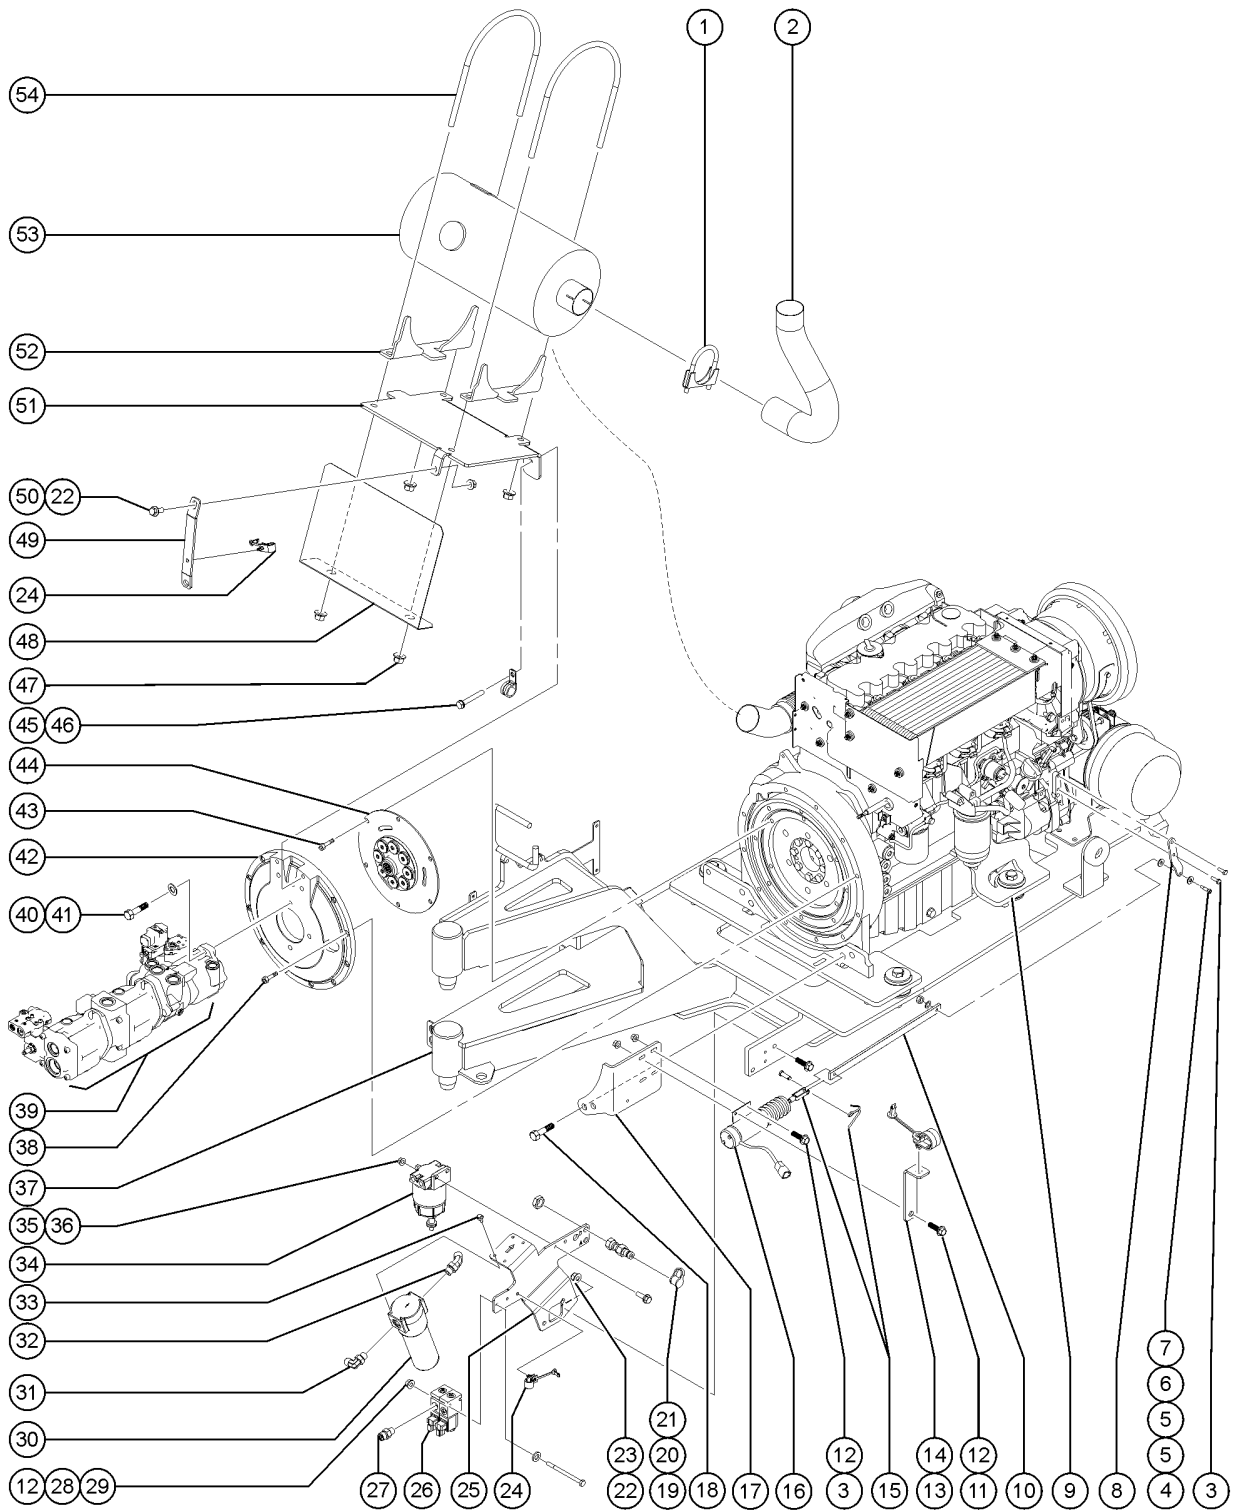

402.1 Deutz TD2011-L04i Engine - View 2

Item	Part No.	Description	Qty.
-		Verify Engine Make and Model Before Ordering .....	
-		For internal engine parts, contact engine dealer .....	
1	71911GT	CLAMP,MUFFLER, 2.50 INCH .....	1
2	70447GT	TAIL PIPE,DEUTZ .....	1
3	231532GT	SCREW,HHF,M6X20,DIN6921,10.9,Y .....	5
4	6584GT	SCREW,SHS,10-24 X .625 .....	1
5	822955GT	WASHER,FLAT,NYLON.257X.5X.032 .....	2
6	15436GT	WASHER,FLAT,NYLON.25 X.68 X.03 .....	1
7	1251566GT	NUT, TL, 10-24, A, ZAG .....	1
8	50787-SGT	LEVER, GOVERNOR ACTUATOR .....	1
9	70439PGT	FORMING,ENGINE MOUNT PAINTED .....	1
10	139322GT	THROTTLE LINKAGE, DSL .....	1
11	231512GT	SCREW,HHF,M6-1.0X25,DIN6921,10.9,ZAB .....	1
12	231513GT	NUT,TL FLG,M6-1.0,DIN6927,10,Z .....	6
13	822921GT	FORMING,DEUTZ ENGINE WIRE LOOM .....	1
14	121602GT	CLAMP,FIXED DIA,NYLON, 3/4" .....	1
15	21130GT	CLEVIS YOKE-1/4-28,PLTD W/PIN Includes clevis, pin and cotter pin .....	1
15-	824041GT	NUT, 1/4-28, 8, ZAG .....	
16	101957GT	SOLENOID,THROTTLE,ASSY.TROMB .....	1
16-	89996GT	SOLENOID,21LB,3 WIRE,TROMB.*** .....	
16-	60525GT	CONN,RECEP 4 WAY,12-14GA .....	
16-	60526GT	LOCK,RECEP 4 WAY,12-14GA .....	
16-	60757GT	PLUG,SEAL,12-18 GA .....	
16-	73711GT	TERM,DEUTSCH, PIN #12-14 .....	
17	139321GT	FORMING, SOLENOID MOUNT*** .....	1
18	1251899GT	SCREW,HHF,M14-2.0 X 40,DIN 692 .....	2
19	48880GT	CAP,DIAGNOSTIC NIPPLE .....	2
20	49207GT	NIPPLE, DIAGNOSTIC, ORFS, FM, SWIV .....	2