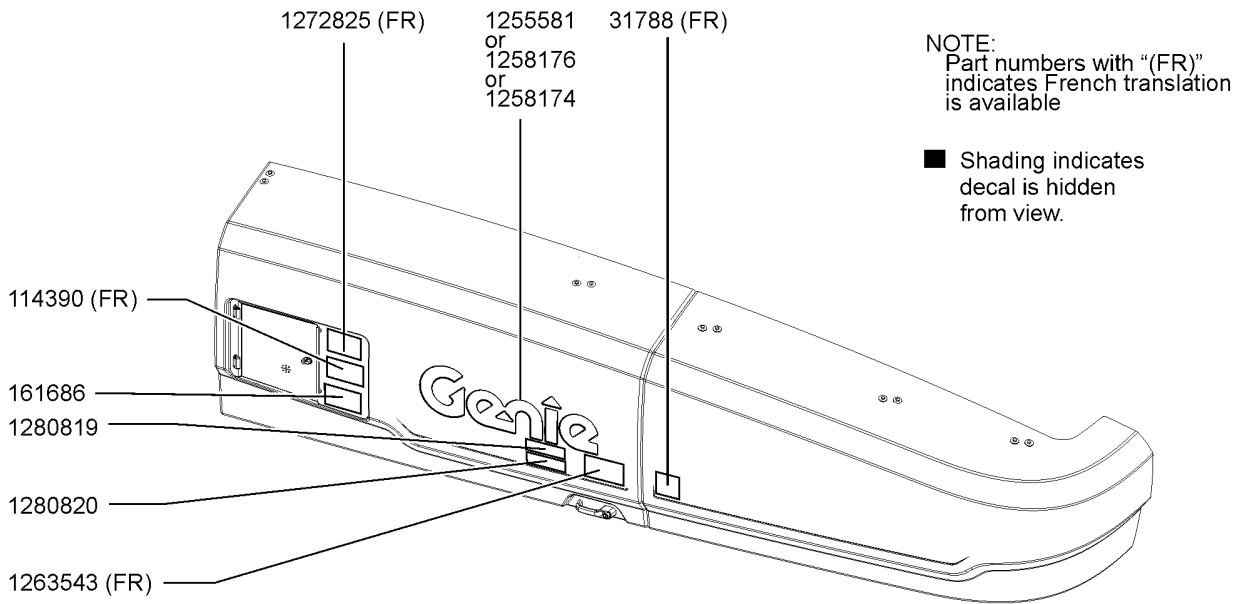

113.1 Decals with Words, Hydraulic Tank Side (from SN SX180H-745)

Item	Part No.	Description	Qty.
-	1302926GT	INSTRUCTIONS,INSTALL,COMP,WORD, SX-180	1
-	1302927GT	DECAL KIT,SX-180,COMP,WORD,ANSI & AUS	1
1	31788GT	DECAL,DANGER,BATTERY SAFETY***	1
2	38149GT	DECAL LABEL PATENTS	1
		(US only)	
3	44981GT	DECAL LABEL AIRLINE 110PSI	1
		Option, airline to platform	
4	52865GT	DECAL,ANNUAL INSP***	1
5	72999GT	DECAL,LABEL,PETRO CANADA***	1
		Option, hydraulic oil	
6	82161GT	DECAL,LABEL,UCON HYDROLUBE	1
		Option, hydraulic oil	
7	82314GT	DECAL,DANGER,TIP-OVER	1
8	82366GT	DECAL, LABEL - CHEVRON RANDO	1
		Option, hydraulic oil	
9	97757GT	DECAL,LABEL,OIL LEVEL IND	1
10	97865GT	DECAL,WARN,ELECTRO HAZARD	1
11	114390GT	DECAL,DANGER,ELECT HAZARD***	1
12	161686GT	DECAL, E DOWN PROCEDURE SYM	1
13	230984GT	DECAL, GROUND CONTROL SPX	1
14	1255581GT	DECAL,COSMETIC, 10" GENIE BLUE	1
15	1258174GT	DECAL,COSMETIC,10" GENIE WHITE	1
16	1258176GT	DECAL,COSMETIC,10" GENIE BLACK	1
17	1263541GT	DECAL, TIP OVER HAZARD	1
18	1263543GT	DECAL, IMPROPER OPERATION	2
19	1263544GT	DECAL, BYPASS KEY SWITCH	1
20	1263545GT	DECAL, INSTR-BYPASS KEY SWITCH	1
21	1266019GT	DECAL, LABEL, SHELL TELLUS	1
22	1267121GT	DECAL, BOOM SUPPORT	1
23	1272242GT	DECAL,MACHINE REGISTRATION/OWNER TRANSFER	1
24	1272825GT	DECAL,OPERATOR INST, GROUND CONT	1
25	1280819GT	DECAL,WARNING,CANCER AND REPRODUCTIVE HARM, PROP 65	1
26	1280820GT	DECAL,FUEL,DIESEL EXHAUST, PROP 65	1

113.1 Decals with Words, Hydraulic Tank Side (from SN SX180H-745)