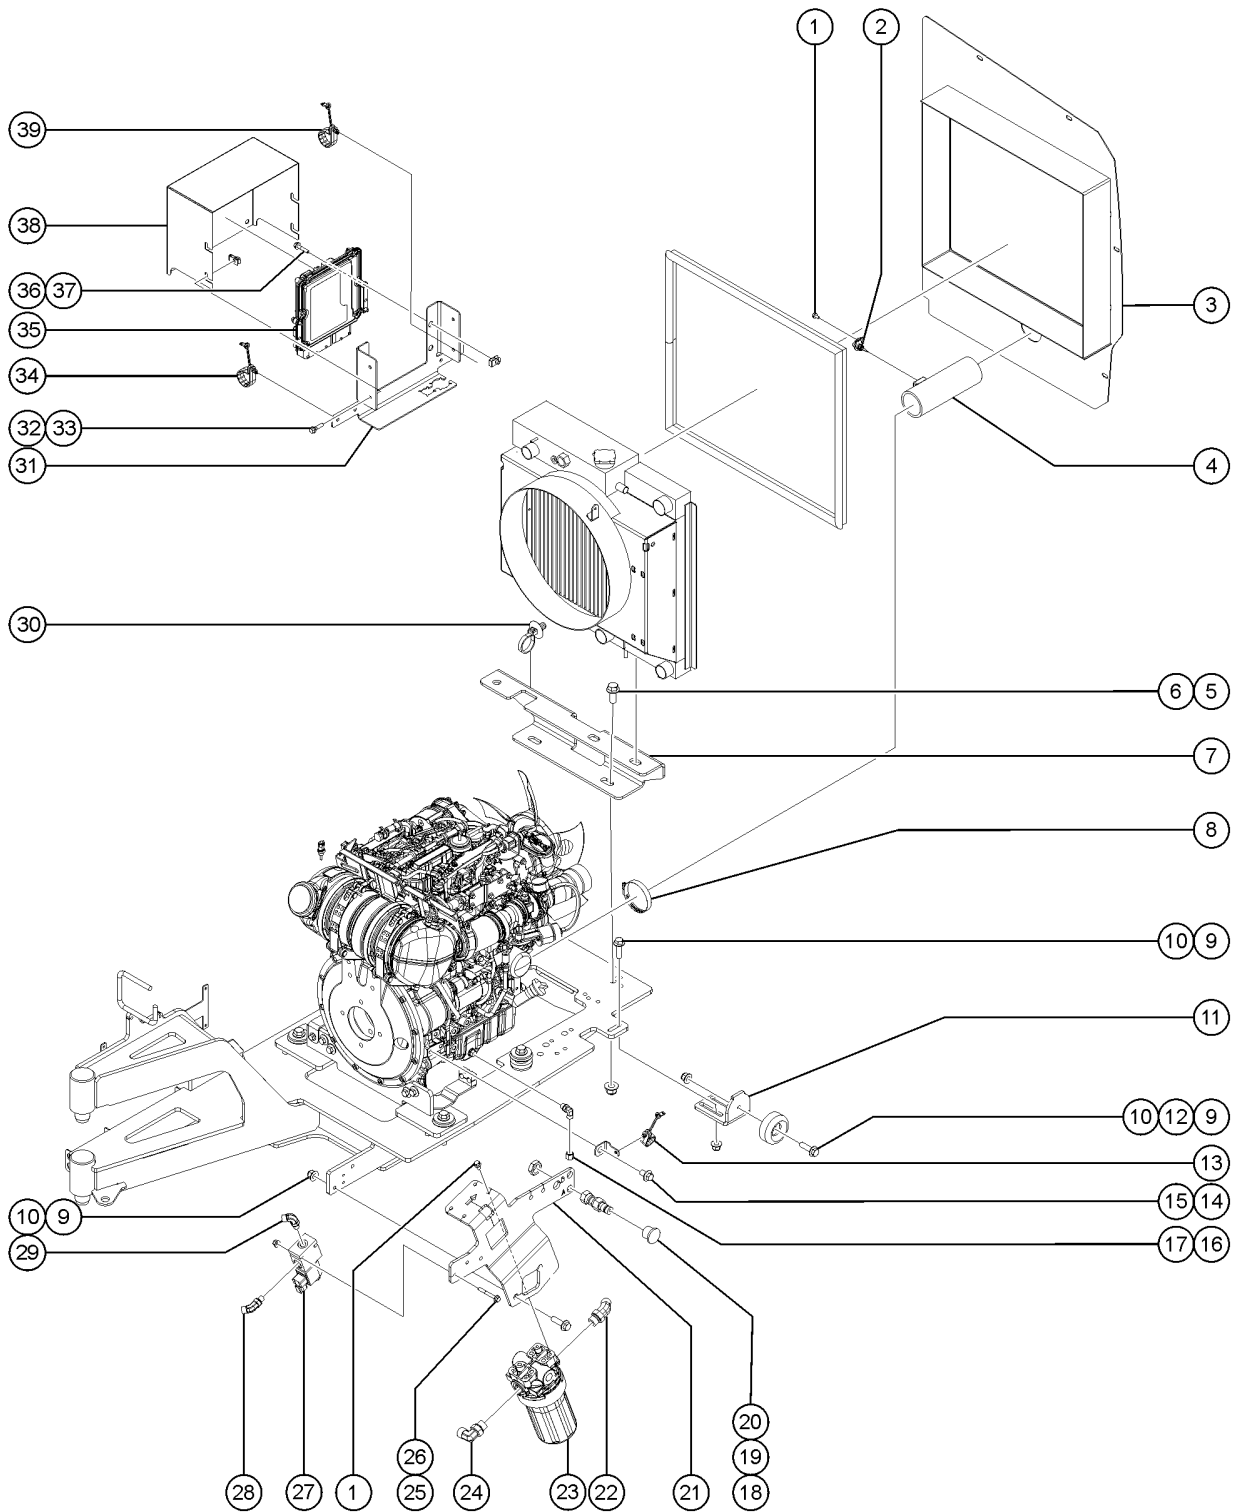

422.1 Deutz TCD 2.2L, Stage V - View 5 (from SN SX180H-743)

422.1 Deutz TCD 2.2L, Stage V - View 5 (from SN SX180H-743)

Item	Part No.	Description	Qty.
-		Due to Stage V regulations, many engine replacement parts require the engine serial number at time of order placement. When ordering engine parts please have both machine and engine serial numbers available. For internal engine parts, contact engine dealer	
1	824077GT	SCREW, HHF, 1/4-20 X .5, 8, ZAG	5
2	1266547GT	SENSOR, TEMP, AMBIENT, T4F, TCD3.6	1
3	1296087GT	WELDMENT, BAFFLE, DEUTZ 2.2L	1
4	1295397GT	HOSE, RAW AIR INTAKE, 2.50" I.D.	1
5	1251894GT	SCREW, HHF, M16-2.0X45, DIN6921, 1	2
6	1283018GT	NUT, NYLOCK, FLG, M16-2.0, DIN6926, 10, ZAB	2
7	1291475GT	FORMING, COOLER MOUNT, DEUTZ 2.2L	1
8	30971GT	CLAMP, HOSE, 3.0"	1
9	231533GT	SCREW, HHF, M10-1.5X35, DIN6921, 10.9, ZAB	5
10	1283015GT	NUT, NYLOCK FLG, M10-1.5, DIN6926, 10, ZAB	5
11	1291557GT	FORMING, COVER STOP	1
12	50974GT	BUMPER, RUBBER, COVERS	1
13	121603GT	CLAMP, FIXED DIA. NYLON, .875"	1
14	1255806GT	SCREW, HHF, M12-1.75X20, DIN6921, 10.9, ZAB	1
15	1256480GT	FORMING, WIRE LOOM SUPPORT	1
16	69775GT	CAP, 520112-8	1
17	54428GT	FITTING, HYDRAULIC, 90DEG, O-RING	1
18	48880GT	CAP, DIAGNOSTIC NIPPLE	2
19	49207GT	NIPPLE, DIAGNOSTIC, ORFS, FM, SWIV	2
20	75574GT	NUT, BULKHEAD, 520118-4	2
21	215517GT	FORMING, CHARGE FILTER MOUNT	1
22	48937GT	ELBOW, 45D, 520320-8	1
23	1267807GT	ASSEMBLY, MED. PRESS. FILTER,	1
24	48932GT	FITTING, ELBOW, 90D, 520220-8***	1
25	216597GT	SCREW, HHF, M6 X 50, G10, YZ	2
26	1283013GT	NUT, NYLOCK FLG, M6-1.0, DIN6926, 10, ZAB	2