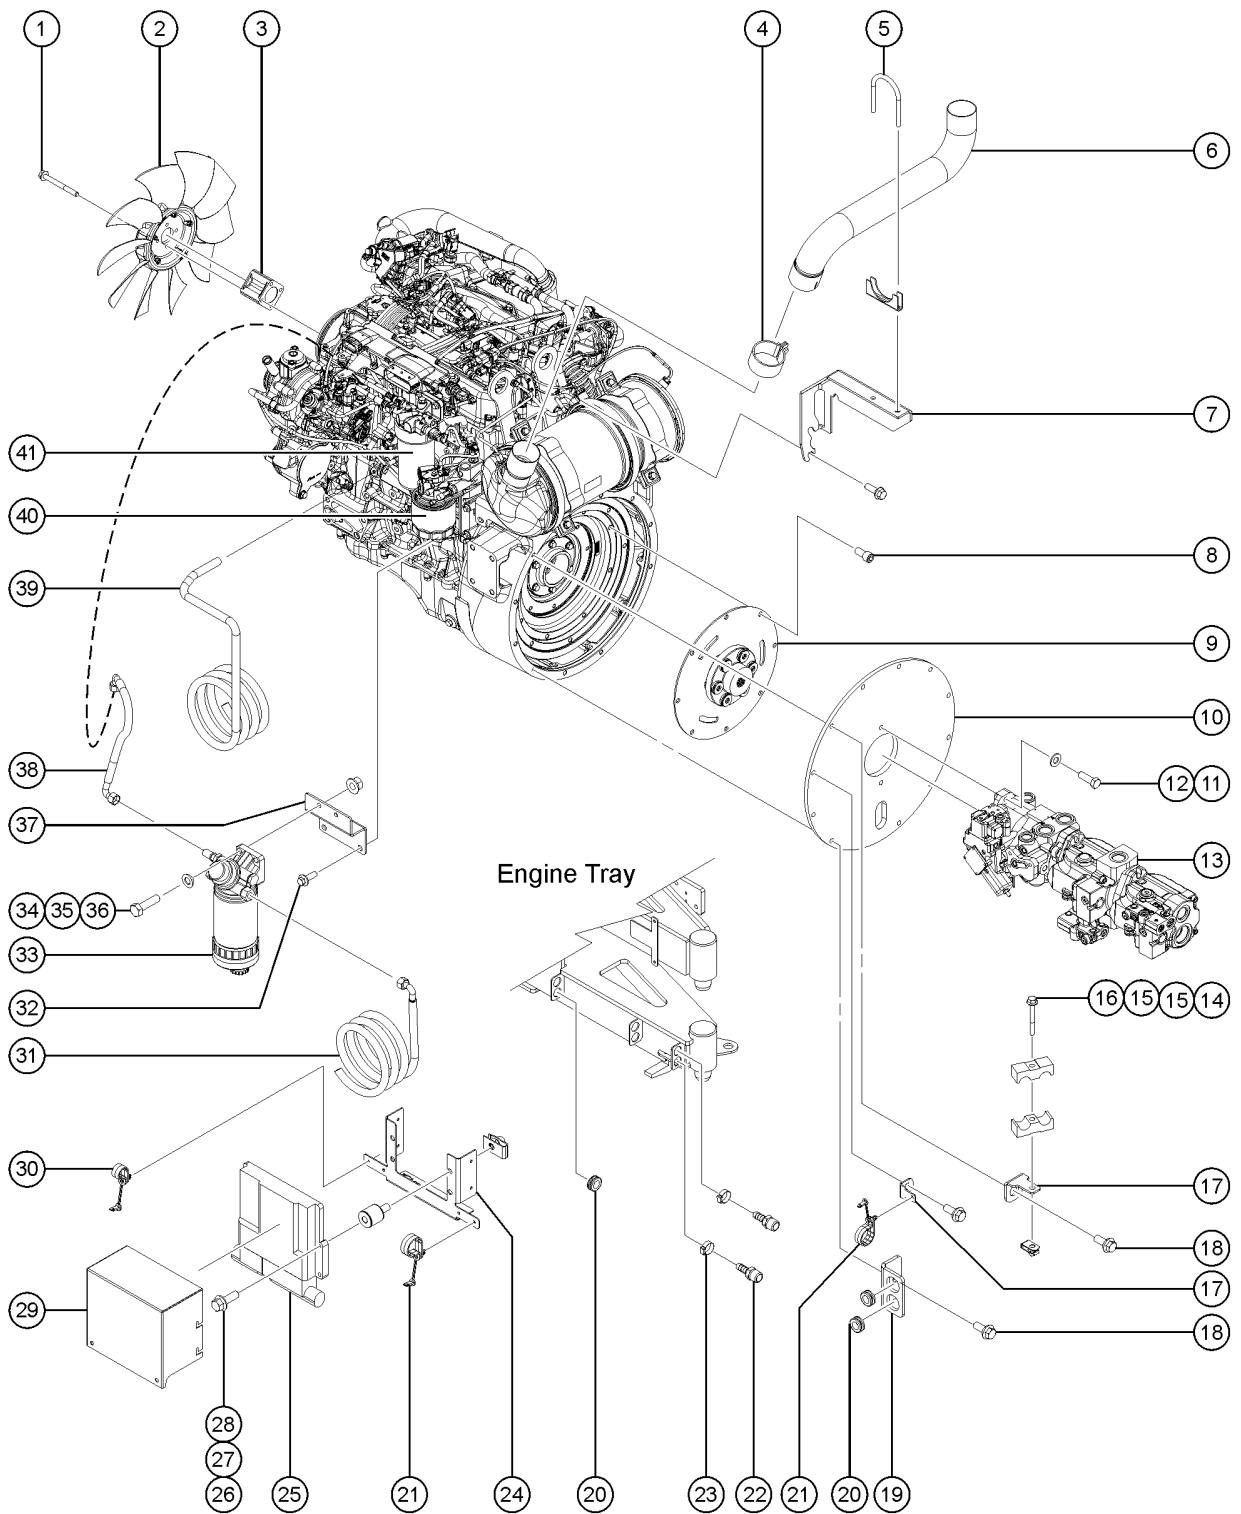

415.1 Perkins 854F-E34T Engine, View 3

Item	Part No.	Description	Qty.
-		Due to Tier 4 regulations, many engine replacement parts require the engine serial number at time of order placement. When ordering engine parts please have both machine and engine serial numbers available. For internal engine parts, contact engine dealer	
1	1257419GT	SCREW,HHF,M8-1.25X80,DIN6921,10.9,ZAB	4
2	1252047GT	FAN,10 BLADE,17",PERKINS	1
3	1258817GT	SPACER,RAD. FAN,2.5",854F	1
4	219130GT	CLAMP,EXHAUST,854E-E34TA	1
5	71911GT	CLAMP,MUFFLER, 2.50 INCH	1
6	823958GT	EXHAUST PIPE 854 PERKINS	1
7	1253806GT	WELDMENT, EXHAUST SUPPORT	1
8	1256444GT	SCREW,SHC,3/8-24X.75,A574,ZAG	8
9	216564GT	FLYWHEEL, COUPLER 15 TOOTH SAE 10	1
10	60322GT	PLATE,PUMP MOUNT	1
11	54177GT	SCREW,HHC,1/2-13 X 1.5 GRD 8 to SN SX180H-753	2
11B	1253498GT	SCREW,HHF,1/2-13X1.5,8,ZAG from SN SX180H-754	2
12	825353GT	WASHER,FLAT,1/2,SAE,HRD,ZAG to SN SX180H-753	2
13		Ref. PUMP, DRIVE, AND FUNCTION, (Refer to 706.1)	
14	216597GT	SCREW,HHF,M6 X 50,G10,YZ	1
15	217460GT	CLAMP,BATTERY CABLE	2
16	230073GT	SPRING CLIP,M6-1.0,0.8-4.0X13.5,ZAB	1
17	1256480GT	FORMING, WIRE LOOM SUPPORT	2
18	231530GT	SCREW,HHF,M10-1.5X25,DIN6921,10.9,ZAB	12
19	217505GT	BRACKET, CABLE MOUNT	1
20	60584GT	GROMMET,RUBBER .75 X .19 X 1**	8
21	219510GT	CLAMP, FIXED DIA, NYLON, 1-1/4	2
22	27901GT	HOSE END,BARBED,RIGID,-6-6	2
23	1253613GT	CLAMP, STEPLESS EAR,15.3-18.5M	2
24	1267412GT	FORMING,ECU MOUNT	1
25		ECU (This part is serialized, contact Genie Parts Sales with full model and SN of both the unit and engine)	1