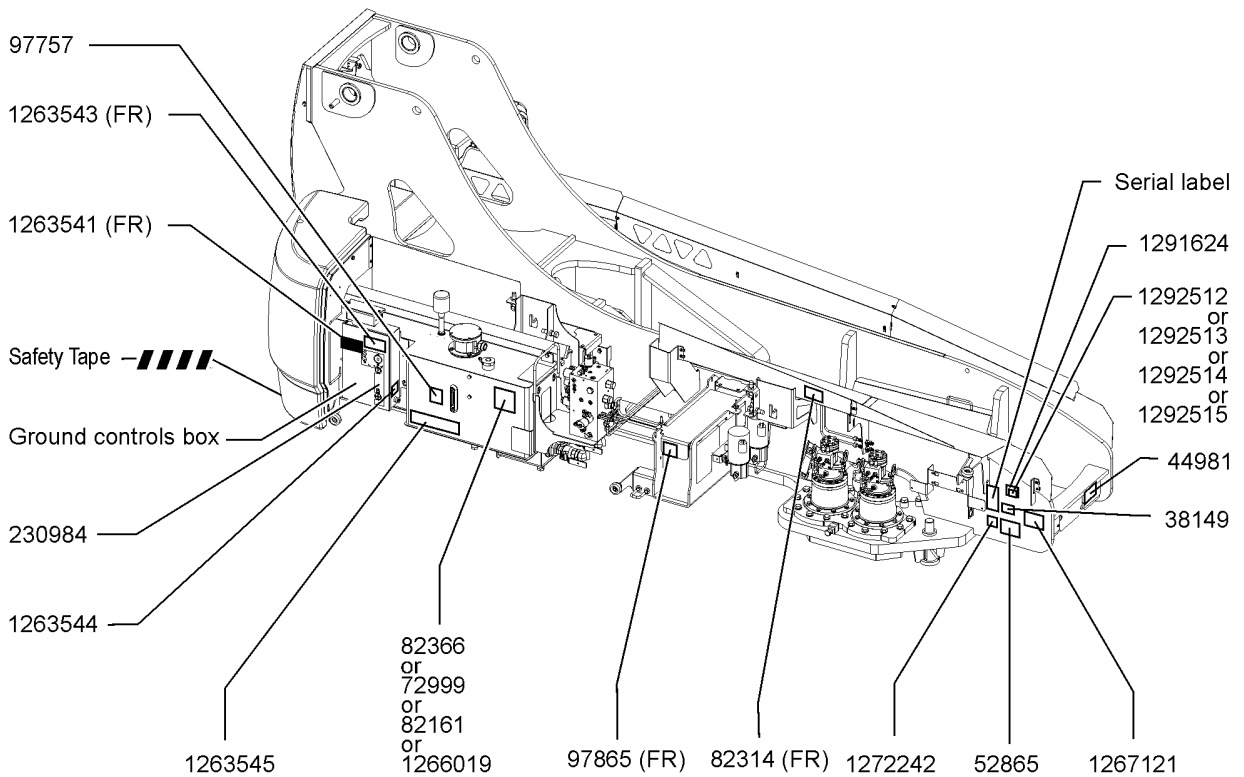

113.1 Decals with Words, Hydraulic Tank Side (from SN SX180H-745)

Item	Part No.	Description	Qty.
-	1302926GT	INSTRUCTIONS,INSTALL,COMP,WORD, SX-180	1
-	1302927GT	DECAL KIT,SX-180,COMP,WORD,ANSI & AUS	1
1	31788GT	DECAL,DANGER,BATTERY SAFETY***	1
2	38149GT	DECAL LABEL PATENTS	1
		(US only)	
3	44981GT	DECAL LABEL AIRLINE 110PSI	1
		Option, airline to platform	
4	52865GT	DECAL,ANNUAL INSP***	1
5	72999GT	DECAL,LABEL,PETRO CANADA***	1
		Option, hydraulic oil	
6	82161GT	DECAL,LABEL,UCON HYDROLUBE	1
		Option, hydraulic oil	
7	82314GT	DECAL,DANGER,TIP-OVER	1
8	82366GT	DECAL, LABEL - CHEVRON RANDO	1
		Option, hydraulic oil	
9	97757GT	DECAL,LABEL,OIL LEVEL IND	1
10	97865GT	DECAL,WARN,ELECTRO HAZARD	1
11	114390GT	DECAL,DANGER,ELECT HAZARD***	1
12	161686GT	DECAL, E DOWN PROCEDURE SYM	1
13	230984GT	DECAL, GROUND CONTROL SPX	1
14	1255581GT	DECAL,COSMETIC, 10" GENIE BLUE	1
15	1258174GT	DECAL,COSMETIC,10" GENIE WHITE	1
16	1258176GT	DECAL,COSMETIC,10" GENIE BLACK	1
17	1263541GT	DECAL, TIP OVER HAZARD	1
18	1263543GT	DECAL, IMPROPER OPERATION	2
19	1263544GT	DECAL, BYPASS KEY SWITCH	1
20	1263545GT	DECAL, INSTR-BYPASS KEY SWITCH	1
21	1266019GT	DECAL, LABEL, SHELL TELLUS	1
22	1267121GT	DECAL, BOOM SUPPORT	1
23	1272242GT	DECAL,MACHINE REGISTRATION/OWNER TRANSFER	1
24	1272825GT	DECAL,OPERATOR INST, GROUND CONT	1
25	1280819GT	DECAL,WARNING,CANCER AND REPRODUCTIVE HARM, PROP 65	1
26	1280820GT	DECAL,FUEL,DIESEL EXHAUST, PROP 65	1

113.1 Decals with Words, Hydraulic Tank Side (from SN SX180H-745)