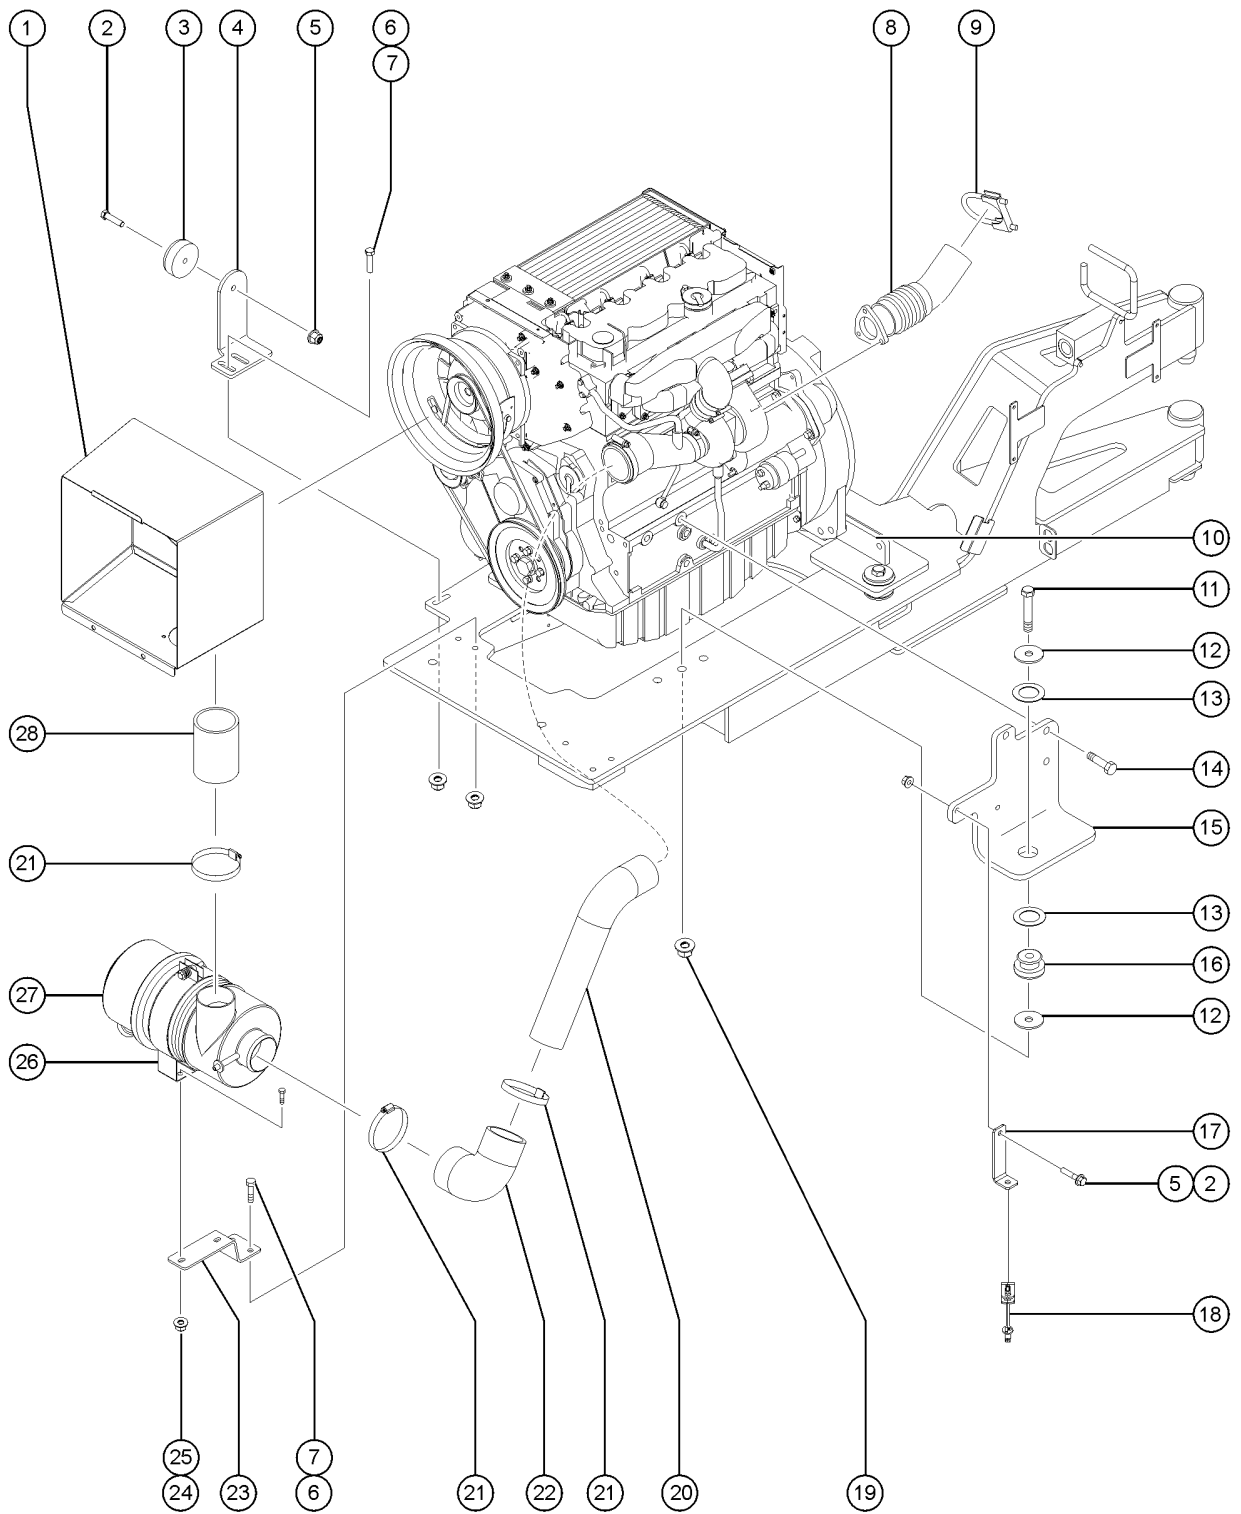

403.1 Deutz TD2011-L04i Engine - View 3

<i>Item</i>	<i>Part No.</i>	<i>Description</i>	<i>Qty.</i>
27	81467GT	AIR CLEANER,NELSON	1
28	106211-475GT	HOSE,RUBBER 3"ID X .25 BLACK	1