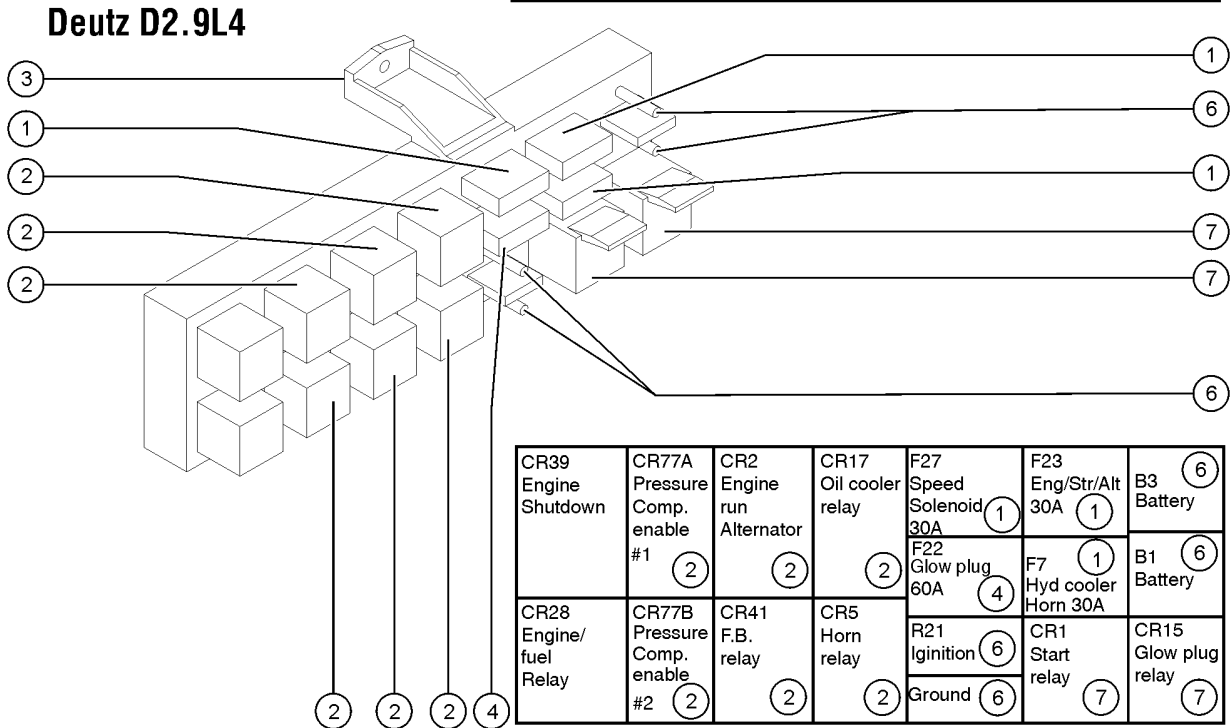

307.3 Fuse Assembly Deutz TD 2.9L4 and Perkins 854F-E34T - View 2

307.3 Fuse Assembly Deutz TD 2.9L4 and Perkins 854F-E34T - View 2

<i>Item</i>	<i>Part No.</i>	<i>Description</i>	<i>Qty.</i>
1	94327GT	FUSE,30 AMP	3
2	34052GT	RELAY,SPDT,12V(AUTO) PLUG IN**	
2-	88167GT	CONN,DUAL RLY MODULE,10 POS	
3	88160GT	BRACKET,LEG,RLY BLOCK	3
4	101340GT	FUSE,60 AMP,MAXI	1
5	1258391GT	FUSE, 50 AMP, MAXI	1
6	106051GT	CONN,FEED THRU STUD	2
6-	88164GT	CONN MAXI FUSE MODULE,4POS	
7	61225GT	RELAY,12VDC,70AMP,SEALED	2
7-	88162GT	CONN,POWER RLY MODULE,4POS	
8	60536GT	FUSE,20 AMP,MAXI	1