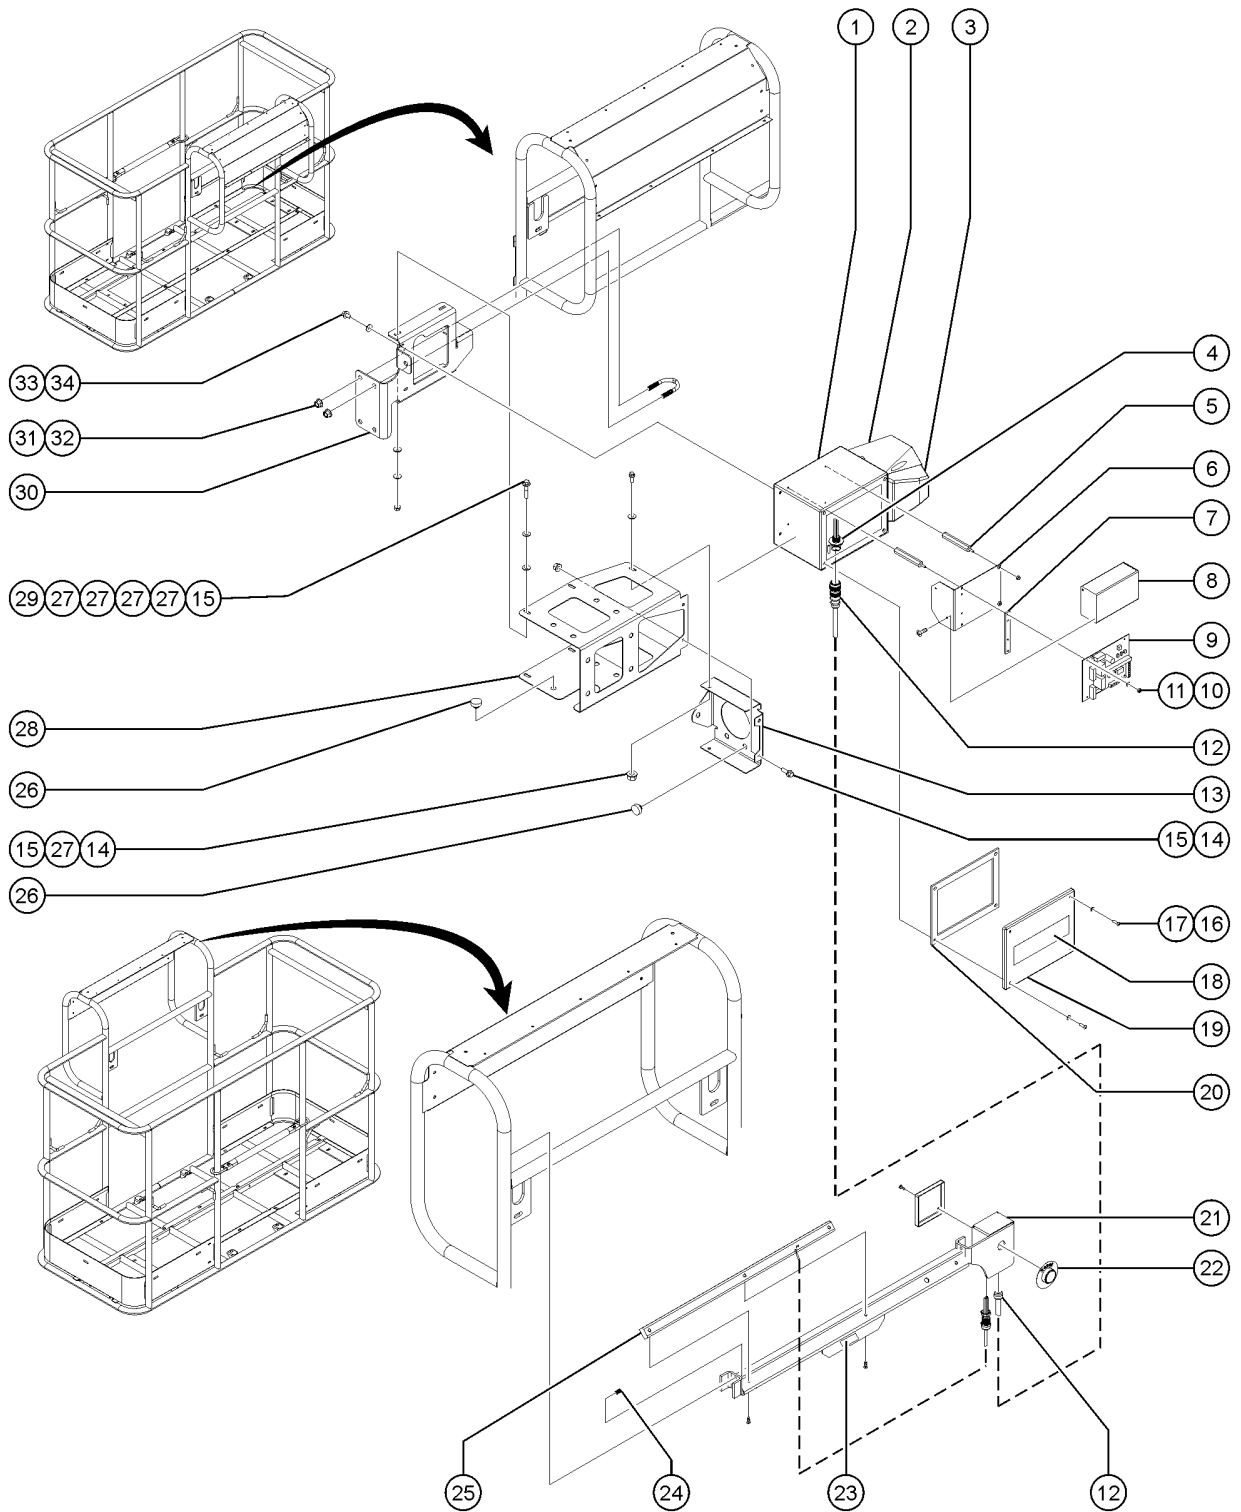

817.1 Operators Protection Alarm (to January 2017)

817.1 Operators Protection Alarm (to January 2017)

<i>Item</i>	<i>Part No.</i>	<i>Description</i>	<i>Qty.</i>
25	1255047GT	SENSOR,RUBBER EDGE ..... (6'8" platforms)	1
26	43392GT	BUMPER,BATTERY BOX & RAILS	17
27	824113GT	WASHER,FLAT,1/4,USS,ZAG	19
28	1275538GT	FORMING, OPA CAGE	1
29	824080GT	SCREW,HHF,1/4-20X1.25,8,ZAG	4
30	1275540GT	FORMING, OPA, BRACKET	1
30-	1271945GT	KIT, OPA WELDER BRACKET Complete assembly bracket with fasteners and U-Bolt 1251600; from SN 344	
31	824029GT	NUT,TL FLG,3/8-16,G,ZAG	4
32	1251600GT	U-BOLT, FLATTENED, 1.5 X 3/8	2
33	237238GT	SCREW,HHF,M6-1.0X12,DIN6921,10	2
34	1257389GT	WASHER, FLAT, M6X18X1.6,DIN9021,ZAB	2