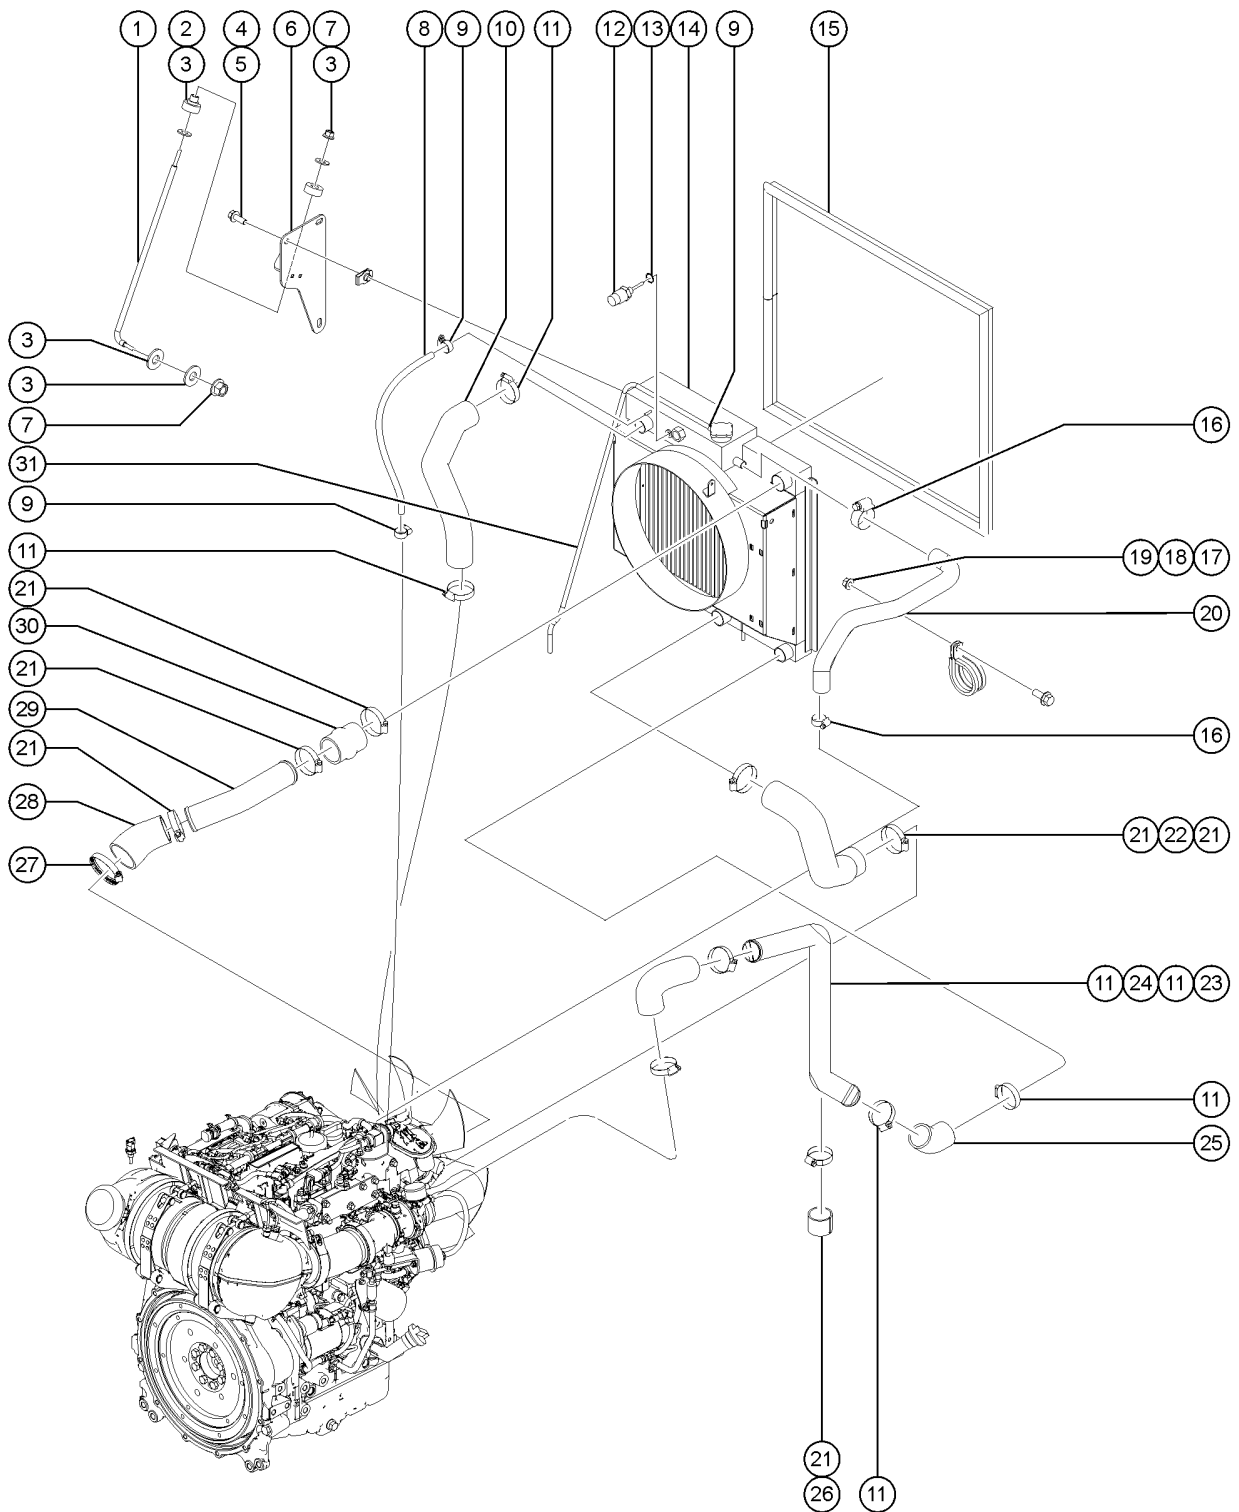

421.1 Deutz TCD 2.2L, Stage V - View 4 (from SN SX180H-743)

Item	Part No.	Description	Qty.
-		Due to Stage V regulations, many engine replacement parts require the engine serial number at time of order placement. When ordering engine parts please have both machine and engine serial numbers available. For internal engine parts, contact engine dealer	
-	1295309GT	HARNESS, DEUTZ 2.2 STAGE V, SX150/180	1
1	1301741GT	STRUT, ROD, STAGE V	2
2	1301742GT	ISOLATOR, RADIATOR, 80 LB	2
3	1255758GT	WASHER, FLAT, 3/8, USS, ZAG	6
4	824090GT	SCREW, HHF, 3/8-16X1, 8, ZAG	2
5	29868GT	SPRING CLIP, 3/8-16, .05-.20X.73, ZAG	2
6	1301884GT	WELDMENT, STAGE V, STRUT BRACKET, COVER SIDE LH	1
6-	1301883GT	WELDMENT, STAGE V, STRUT BRACKET, SWING SIDE RH	1
7	1274322GT	NUT, NYLOCK FLG, 3/8-16, F, ZAG	4
8	1291348GT	HOSE, VENT, 2.2L TCD	1
9	21465GT	CLAMP, HOSE, .25" - .63" X .3125	3
10	1289109GT	HOSE, UPPER RADIATOR, TCD 2.2	1
11	22672GT	CLAMP, HOSE, 1.75	6
12	218715GT	COOLANT LEVEL SNSR, DEUTZ TCD3.6	1
13	826152GT	WASHER, CRUSH, COOLANT SENSOR	1
14	1289108GT	ASSEMBLY, RADIATOR, INTERCOOLER, TCD 2.2	1
14-	1289105GT	RADIATOR, W/EXPANSION TANK, TCD 2.2	1
14-	1289106GT	SHROUD, RADIATOR, DEUTZ TCD 2.2	1
14-	1289107GT	INTERCOOLER, DEUTZ TCD 2.2	1
15	119219-9300GT	GASKET, 3/4" BULB X 1/8" GAP	1
16	30348GT	CLAMP, HOSE, 1.00	2
17	1277924GT	NUT, NYLOCK FLG, 1/4-20, F, ZAG	1
18	33784GT	CLAMP, 1.31, #21 X 1/4, RUB CUSH	1
19	1256855GT	SCREW, HHF, 1/4-20X.625, 8, ZAG	1
20	1289111GT	HOSE, COMPENSATION, TCD 2.2	1
21	35434GT	CLAMP, HOSE, 2.00***	7

421.1 Deutz TCD 2.2L, Stage V - View 4 (from SN SX180H-743)