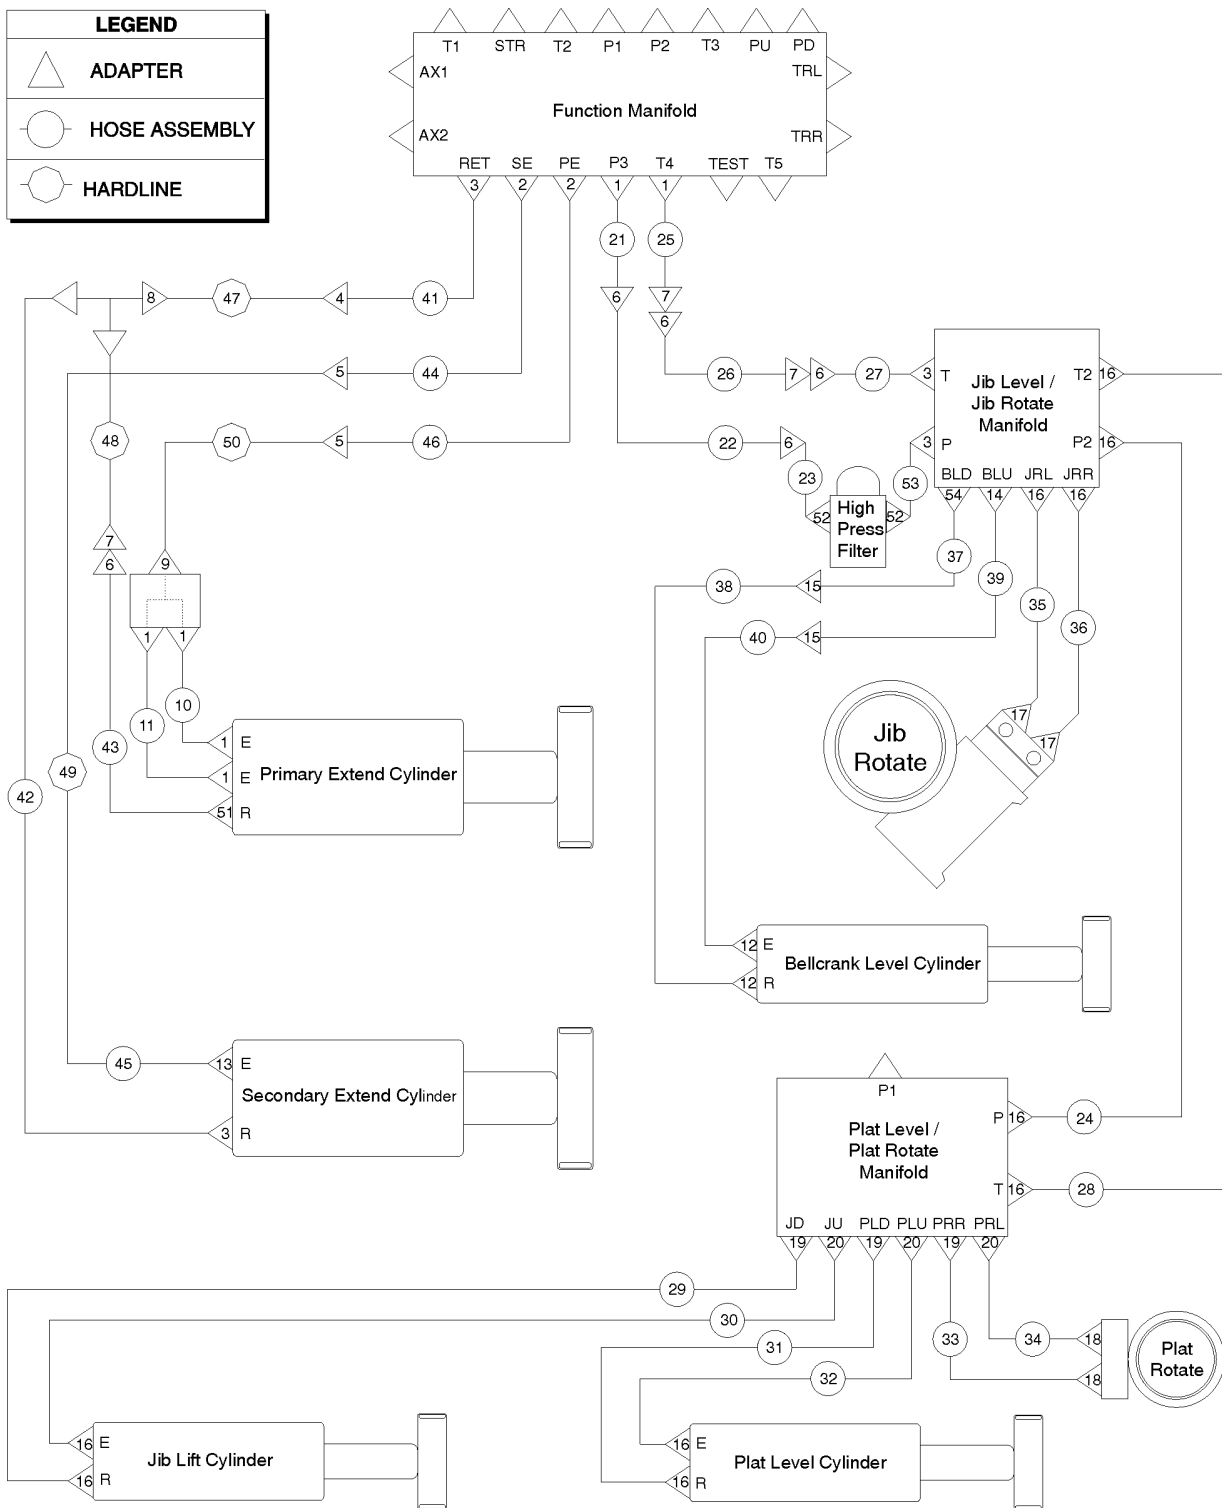

711.1 Hydraulic Hoses and Fittings - Boom Components

711.1 Hydraulic Hoses and Fittings - Boom Components

Item	Part No.	Description	Qty.
1	48933GT	CONN,520120-8***	7
2	48963GT	FITTING,ELBOW,45D,520320-12***	2
3	48937GT	ELBOW,45D,520320-8	4
4	48894GT	CONN,BULKHEAD,520601-8	1
5	48968GT	CONN,BULKHEAD,520601-12	2
6	75042GT	ELBOW,BULKHEAD UNION 520701-8	5
7	48879GT	ELBOW,SWIVEL 90D, 520221-8	3
8	51265GT	TEE,UNION,520401-8	1
9	48959GT	FITTING,ELBOW,90D,520220-12	1
10	49143-41229GT	HOSE ASSY,1/2,90 FEM, STR FEM (components: 48822, 48827, and 48756 @ 410 inches)	1
11	49143-41629GT	HOSE ASSY,1/2,90 FEM, STR FEM (components: 48822, 48827, and 48756 @ 414 inches)	1
12	48912GT	CONN,520120-4-6***	6
13	48960GT	FITTING,CONN,520120-12***	1
14	48904GT	ELBOW, 90D, 520220-4	1
15	61269GT	UNION,BULKHEAD,ORFS,520601,-4	2
16	48916GT	CONN, 520120-6	10
17	48931GT	CONN,520120-6-10	2
18	48905GT	CONN,520120-4***	2
19	56003GT	ELBOW,90D,LONG,521520-6	3
20	48915GT	ELBOW,90D,520220-6	3
21	49183-51792GT	HOSE ASSY,1/2,STR FEM,STR FEM (components: 48822, 48822, and 48756 @ 516 inches)	1
22	49183-85992GT	HOSE ASSY,1/2,STR FEM,STR FEM (components: 48822, 48822, and 48756 @ 858 inches)	1
23	49183-87392GT	HOSE ASSY,1/2,STR FEM,STR FEM (components: 48822, 48822, and 48756 @ 872 inches)	1
24	49130-17182GT	HOSE ASSY, 3/8,STR FEM,STR FEM (components:48812, 48812, and 48753 @ 170 inches)	1
25	49183-51792GT	HOSE ASSY,1/2,STR FEM,STR FEM (components: 48822, 48822, and 48753 @ 516 inches)	1
26	49183-79692GT	HOSE ASSY,1/2,STR FEM,STR FEM (components: 48822, 48822, and 48756 @ 795 inches)	1
27	49183-82392GT	HOSE ASSY,1/2,STR FEM,STR FEM (components: 48822, 48822, and 48756 @ 822 inches)	1
28	49130-17182GT	HOSE ASSY, 3/8,STR FEM,STR FEM (components:48812, 48812, and 48753 @ 170 inches)	1