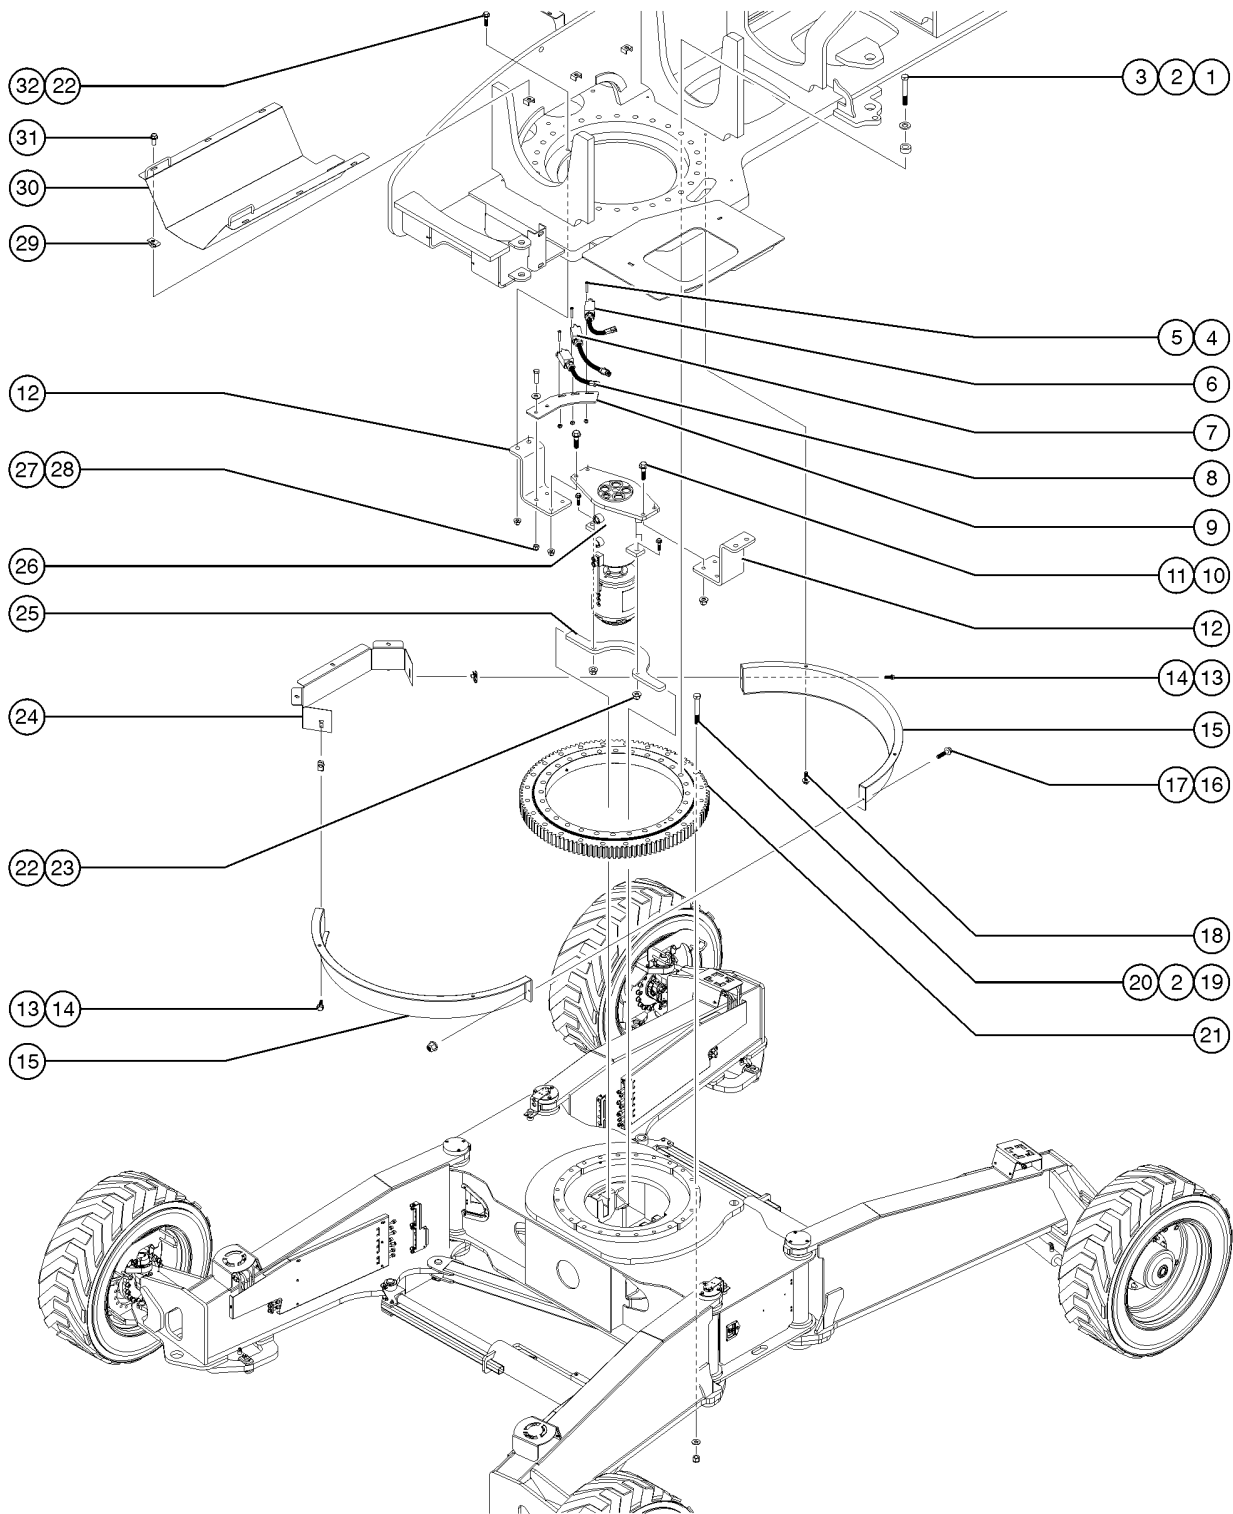

301.1 Turntable Center Components - View 1

301.1 Turntable Center Components - View 1

Item	Part No.	Description	Qty.
1	237682GT	SCREW,HHC,7/8-9X6.5,8,ZAG	28
2	232862GT	WASHER,FLAT,7/8,F436,HRD,ZAG	52
3	237706GT	TUBE,SPACER,YZ	28
4	824216GT	SCREW,PHPM,10-32X1.5,ZAG	
5	824032GT	NUT,TL FLG,10-32,F,ZAG	
6A	237807GT	SWITCH ASSY,DRV ENABLE,LEFT,SU	1
6A-	110771-43103GT	SWITCH LIMIT W/ROLLER NO/NC	
6C	43960-4500GT	WIRE CABLE,16GA/4 CON.TPE JKT*	
6D	119067GT	CONN,RECEP 4 WAY ENDCAP DT	
6E	60443GT	LOCK, RECEP 4WAY, 14-18GA	
7	237809GT	SWITCH ASSY,DRV ENABLE,SAFE,SU	1
7A-	110771-43103GT	SWITCH LIMIT W/ROLLER NO/NC	
7B-	43960-4500GT	WIRE CABLE,16GA/4 CON.TPE JKT*	
7C-	119762GT	CONN PLUG 4 WAY EXTEND DT	
7D-	60429GT	LOCK, PLUG 4WAY, 14-18GA	
8	237808GT	SWITCH ASSY,DRV,ENABLE,RIGHT,S	1
8A-	110771-43103GT	SWITCH LIMIT W/ROLLER NO/NC	
8B-	43960-4500GT	WIRE CABLE,16GA/4 CON.TPE JKT*	
8C-	119065GT	CONN,RECEP 2 WAY,14-18GA	
8D-	60439GT	LOCK,RECEP 2 WAY, 14-18GA	
9	217689GT	BRACKET, LS, DRIVE ROT.	
10	232871GT	SCREW,HHF,M10-1.5X40,DIN6921,1	
11	231529GT	NUT,TL FLG,M10-1.5,DIN6927,10, ...	
12	232867GT	FORMING,SWIVEL MOUNT	2
13	231532GT	SCREW,HHF,M6X20,DIN6921,10.9,Y	
14	230073GT	SPRING CLIP,M6-1.0,0.8-4.0X13.5,ZAB	
15	238390GT	COVER,SLEW RING	2
16	231512GT	SCREW,HHF,M6-1.0X25,DIN6921,10.9,ZAB