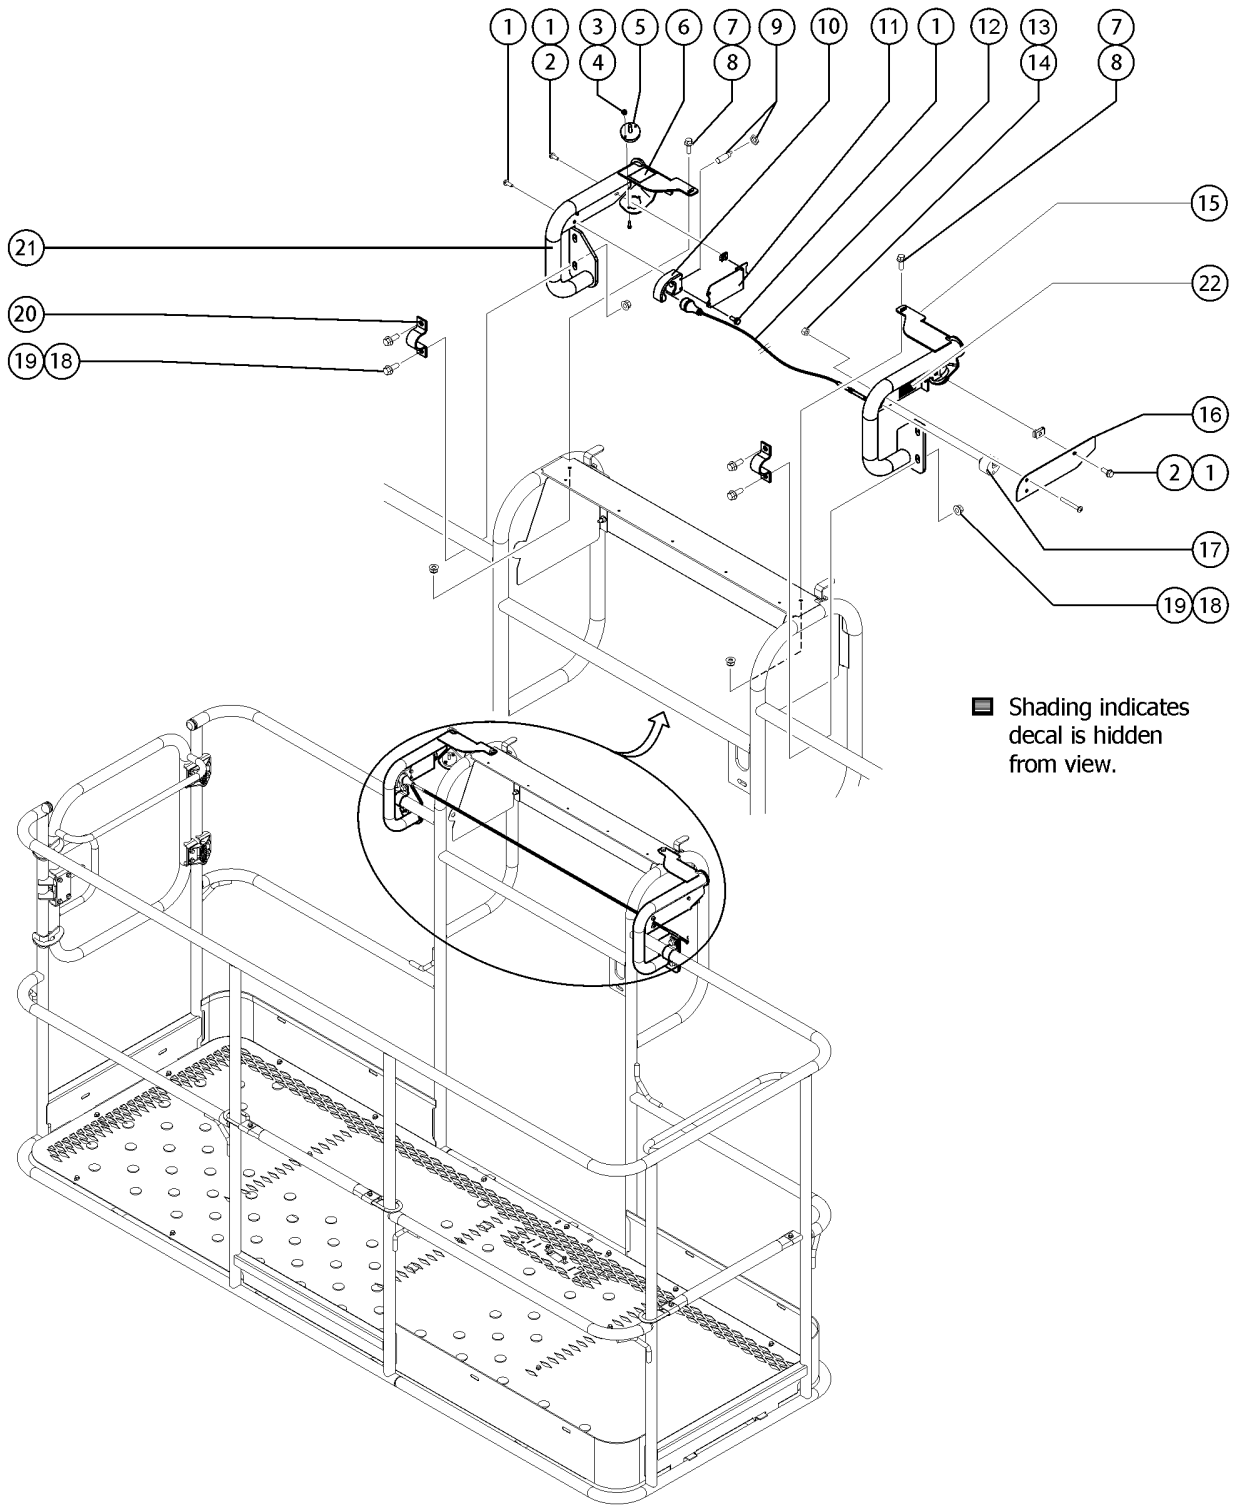

817.2 Lift Guard Contact Alarm Option (from January 2017)

817.2 Lift Guard Contact Alarm Option (from January 2017)

<i>Item</i>	<i>Part No.</i>	<i>Description</i>	<i>Qty.</i>
18	1274322GT	NUT,NYLOCK FLG,3/8-16,F,ZAG	
19	824090GT	SCREW,HHF,3/8-16X1,8,ZAG	
20	1278363GT	CLAMP, 1.25 INCH TUBE	2
21	1278144GT	WELDMENT, LEFT CONTACT ALARM, LARGE	1
22	1278982GT	DECAL, INSTRUCTION, ACTUATOR SWITCH SOCKET	1