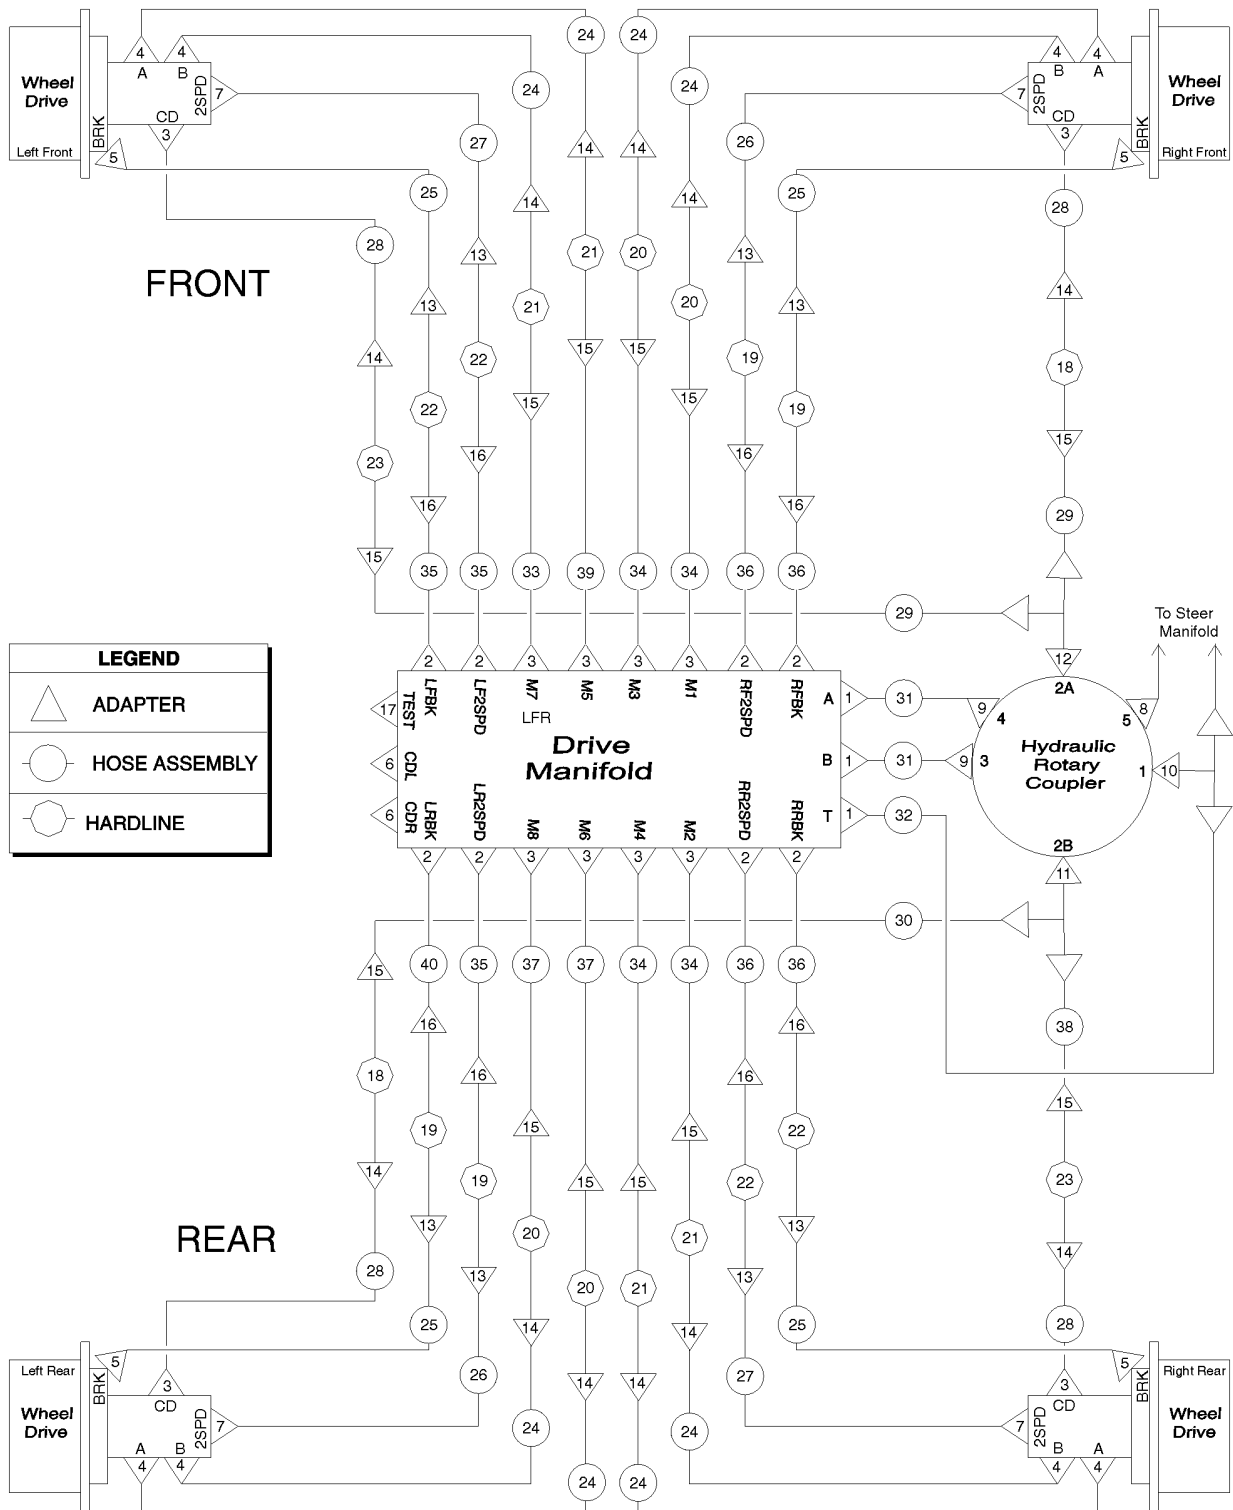

707.1 Hydraulic Hoses and Fittings, Drive System

707.1 Hydraulic Hoses and Fittings, Drive System

Item	Part No.	Description	Qty.
1	48960GT	FITTING,CONN,520120-12***	3
2	48905GT	CONN,520120-4***	8
3	48933GT	CONN,520120-8***	12
4	48948GT	CONN,520120-8-12	4
5	48912GT	CONN,520120-4-6***	4
6	59371GT	PLUG, HEX SOCKET, 090109B-8*	2
7	48911GT	ELBOW,90D,520220-4-6***	4
8	48937GT	ELBOW,45D,520320-8 (Refer to 708.1)	1
9	48963GT	FITTING,ELBOW,45D,520320-12***	2
10	48961GT	TEE,RUN,520428-12 (Refer to 708.1)	1
11	48935GT	TEE,RUN,520428-8	1
12	48936GT	TEE,BRANCH,520429-8	1
13	48924GT	CONN,BULKHEAD,520601-6	8
14	48894GT	CONN,BULKHEAD,520601-8	12
15	104186GT	SEAL, ORFS TUBE FLANGE, 8PLS	12
16	214345GT	SEAL,ORING-6	8
17	48998GT	NIPPLE,DIAGNOSTIC,#6 PORT***	1
18	237457GT	HYD TUBE, DRIVE CASE, AXLE 2	2
19	237456GT	HYD TUBE, BRAKE 2SP, AXLE 2	4
20	214256GT	HYD TUBE, BRAKE 2SP, AXLE 2	4
21	214255GT	HYD TUBE, DRIVE A B, AXLE 1	4
22	237560GT	HYD TUBE, BRAKE 2SP, AXLE 1	4
23	237561GT	HYD TUBE, DRIVE CASE, AXLE 1	2
24	81812-5792GT	HOSE ASSY,1/2,STR FEM,STR FEM Components: 48822, 48822 and 56777 @ 56 inches	8
25	49181-5990GT	HOSE ASSY,1/4",45,FEM STR FEM Components: 48801, 48810 and 48751 @ 57.5 inches	4
26	49120-6381GT	HOSE ASSY,1/4" STR FEM STR FEM Components: 48800, 48810 and 48751 @ 62 inches	2
27	49163-6994GT	HOSE ASSY,1/4,90D FEM/STR FEM Components: 48802, 48810 and 48751 @ 68 inches	2
28	49141-5863GT	HOSE ASSY,1/2,45 FEM,STR FEM** Components: 48822, 48826 and 48756 @ 56 inches	4