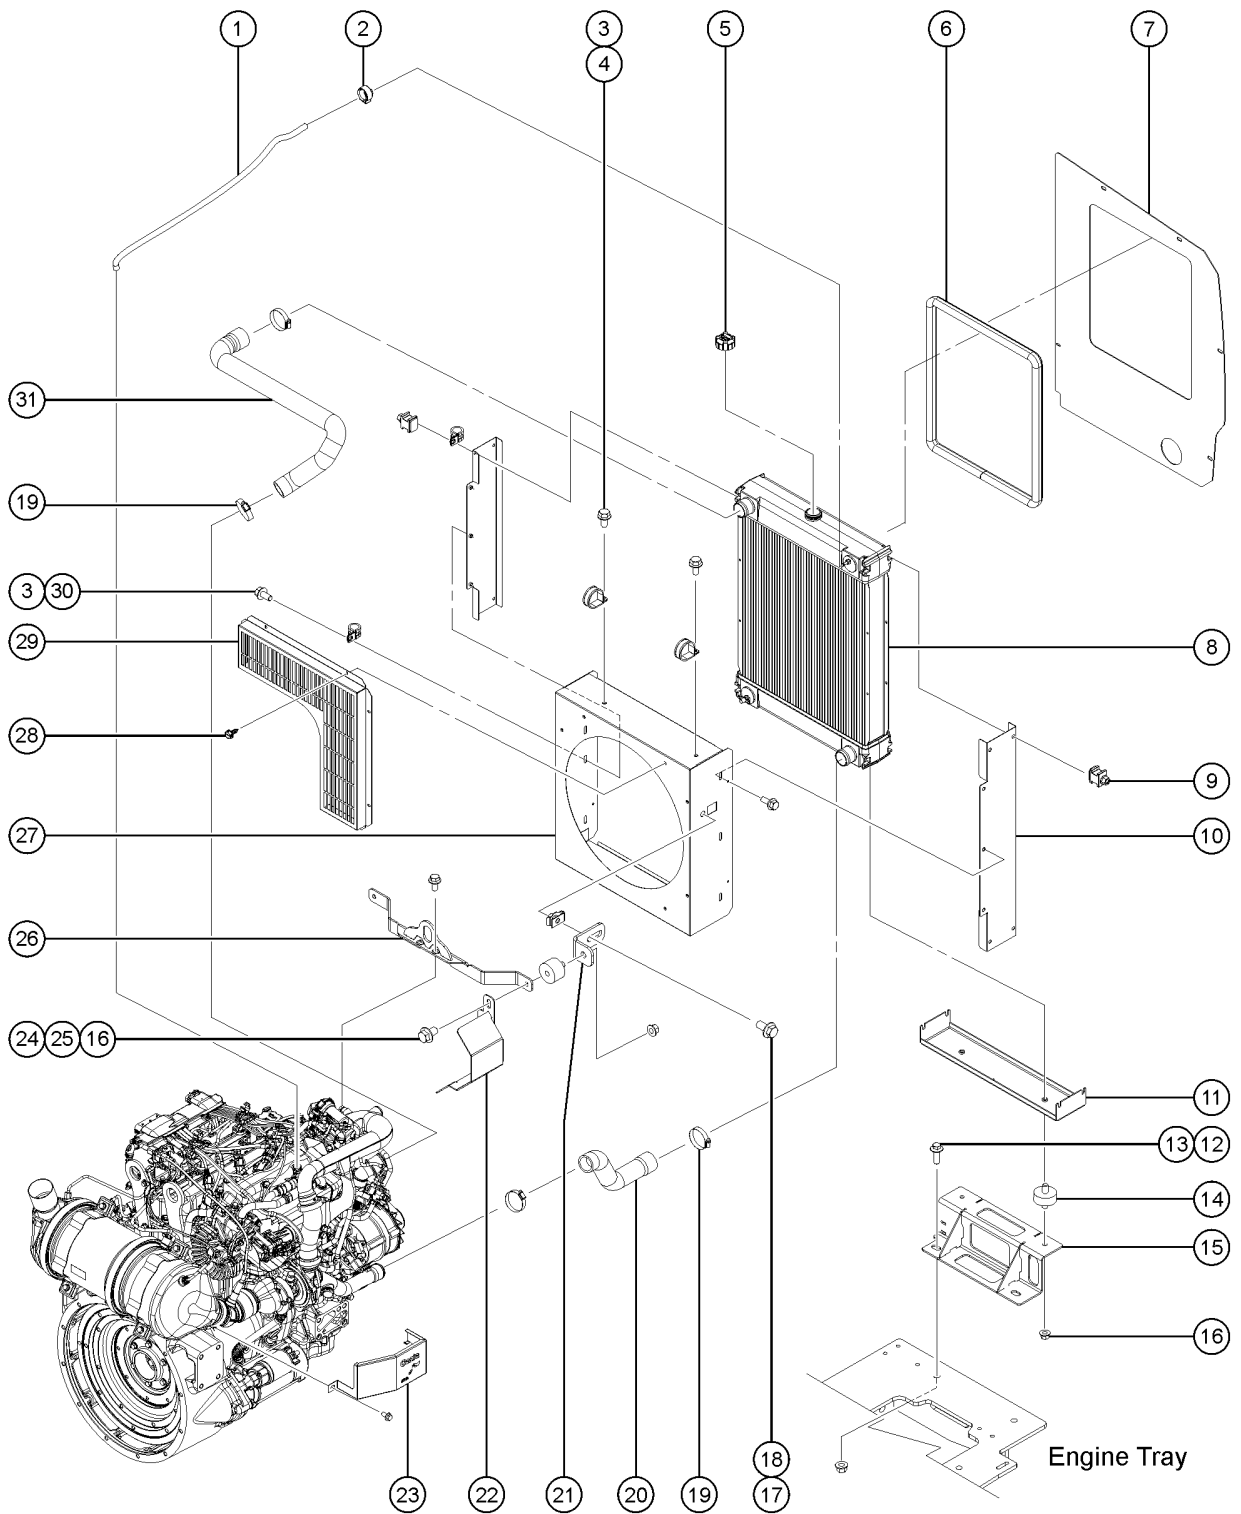

413.1 Perkins 854F-E34T Engine, View 1

Item	Part No.	Description	Qty.
-		Due to Tier 4 regulations, many engine replacement parts require the engine serial number at time of order placement. When ordering engine parts please have both machine and engine serial numbers available. For internal engine parts, contact engine dealer	
A-	823604GT	KIT, PERKINS 854TF TIER IV	
B-	1257247GT	HARNES, PERKINS 854T, TIER 4, SUPER X	
C-	1253308GT	COOLING SYSTEM RCP 854	
1	1258503GT	1/4" ID SILICON HOSE GTH3051	1
2	1258923GT	CLAMP,HOSE,1 EAR,13.3 MM	1
3	1251983GT	SCREW,HHF,M8-1.25X16,DIN6921,10.9,ZAB	8
4	1254095GT	P CLAMP CUSH	2
5	1254081GT	PRESSURE CAP RCP	1
6	1261077GT	TRIM, RUBBER "D" SEAL, 3/16	
7	1259874GT	PLATE,PERKINS 854 TIER4 CW BAF	
8	1254075GT	RADIATOR RCP	1
9	1253233GT	ISOLATOR ASSY RCP RADIATOR	8
10	1253231GT	FORMING RADIATOR SIDE MOUNT	2
11	1254074GT	FORMING BOTTOM MOUNT	1
12	1251894GT	SCREW,HHF,M16-2.0X45,DIN6921,1	2
13	1251893GT	NUT,TL,FLG,M16-2.0,DIN6927,10,ZAB	2
14	1255631GT	ISOLATOR, M10-1.50, 5/8" HIGH	2
15	1256445GT	WELDMENT, RADIATOR MOUNT	1
16	231529GT	NUT,TL FLG,M10-1.5,DIN6927,10,	4
17	231530GT	SCREW,HHF,M10-1.5X25,DIN6921,10.9,ZAB	2
18	230074GT	SPRING CLIP,M10-1.5,1-6X19,ZAB	2
19	35434GT	CLAMP,HOSE,2.00***	4
20	1254090GT	HOSE, RADIATOR LOWER	1
21	1256271GT	FORMING RADIATOR SUPPORT	2
22	1260289GT	FORMING,PERKINS ALTERNATOR GUARD	1
23	1256391GT	HEAT SHIELD,PERKINS 854TF	1