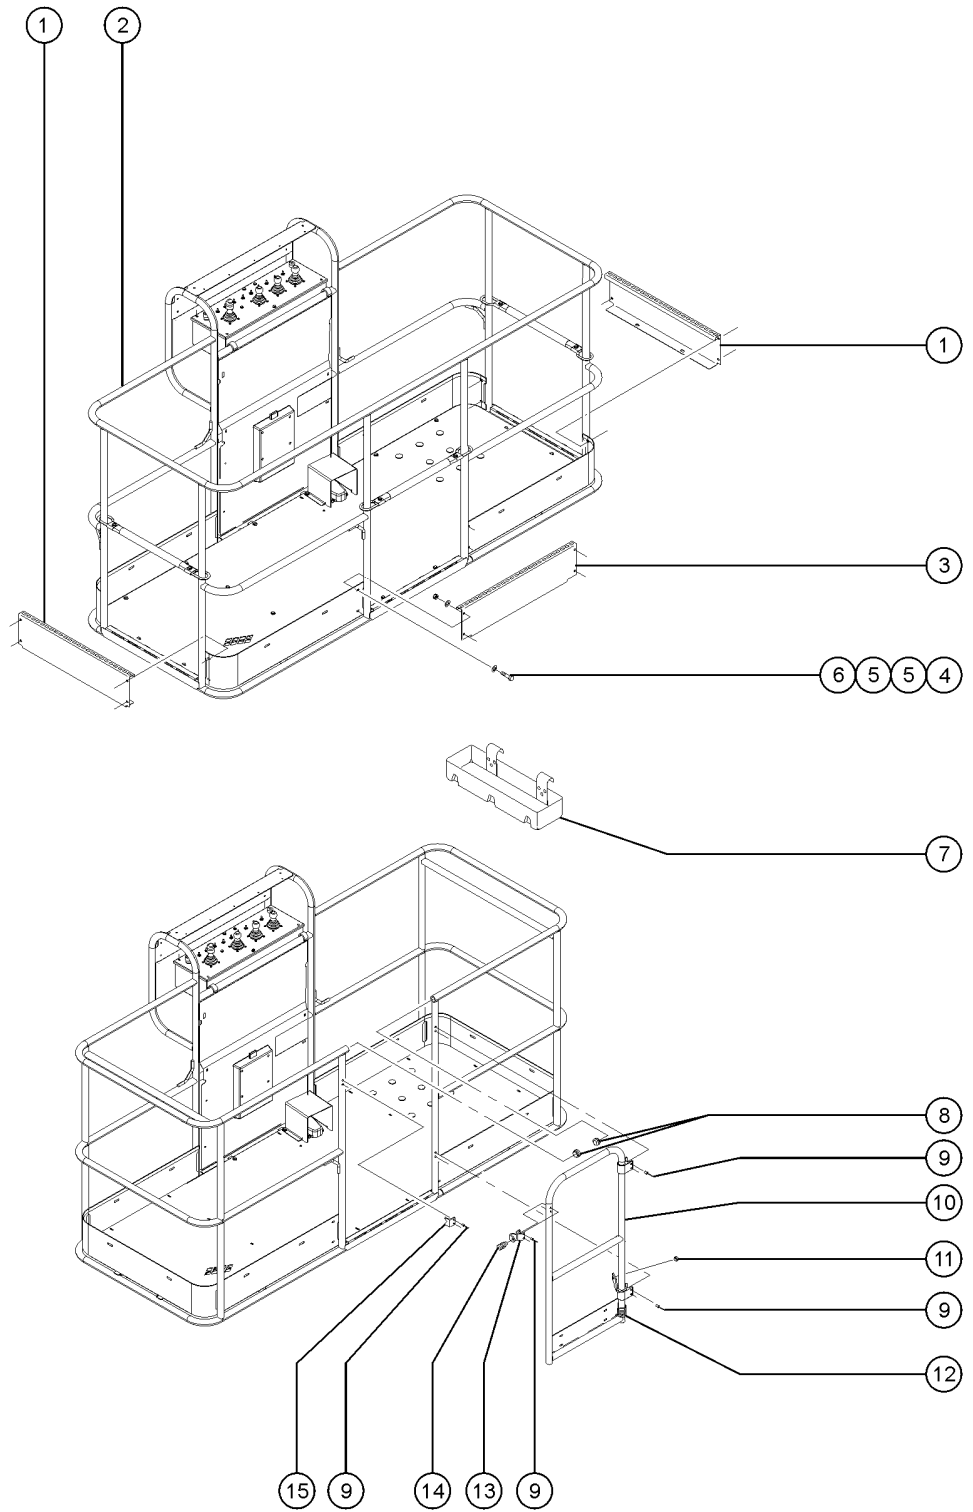

801.1 Platform Accessories (to SN 354)

801.1 Platform Accessories (to SN 354)

Item	Part No.	Description	Qty.
1	102721PGT	TOEBOARD,8'TRI ENTRY	2
1-	139438GT	TOEBOARD, TRI ENTRY 6', EURO	
2	101973GT	WELDMENT,6 FT TRI ENTRY PLAT	
2-	94869GT	WELDMENT,8FT TRI ENTRY PLAT	
3	94745PGT	TOEBOARD,ENTRY EUROPEAN PNTD**	1
4	6090GT	SCREW,HHC,1/4-20 X .75	
5	6638GT	WASHER,FLAT,USS,1/4"Y	
6	6091GT	NUT,NYLOCK,1/4-20	
7	9599-SGT	TOOL TRAY ACCESSORY***	1
8	55753GT	BUMPER, PLASTIC, 1.25 O.D.	2
9	7265GT	RIVET,STEEL,P, .25 X .375	14
10	128368GT	KIT,SWING GATE W/SPRING	1
10	1290135GT	KIT,FRONT HALF SWING GATE	
10-	1488GT	RAILING CATCH CASTING--DRILLED	
10-	1487GT	GATE LATCH CASTING--DRILLED	
10-	33674GT	PIN,LOCK,SHORT***	
10-	9596GT	HINGE CASTING Special welding requirements for installation of this component. Strongly suggest ordering 128368 OR contact Genie Service for welding requirements.	
11	43392GT	BUMPER,BATTERY BOX & RAILS	1
12	42104GT	SPRING,SHORT PLATFORM GATE	
13	1487GT	GATE LATCH CASTING--DRILLED	1
14	33674GT	PIN,LOCK,SHORT***	1
15	1488GT	RAILING CATCH CASTING--DRILLED	1