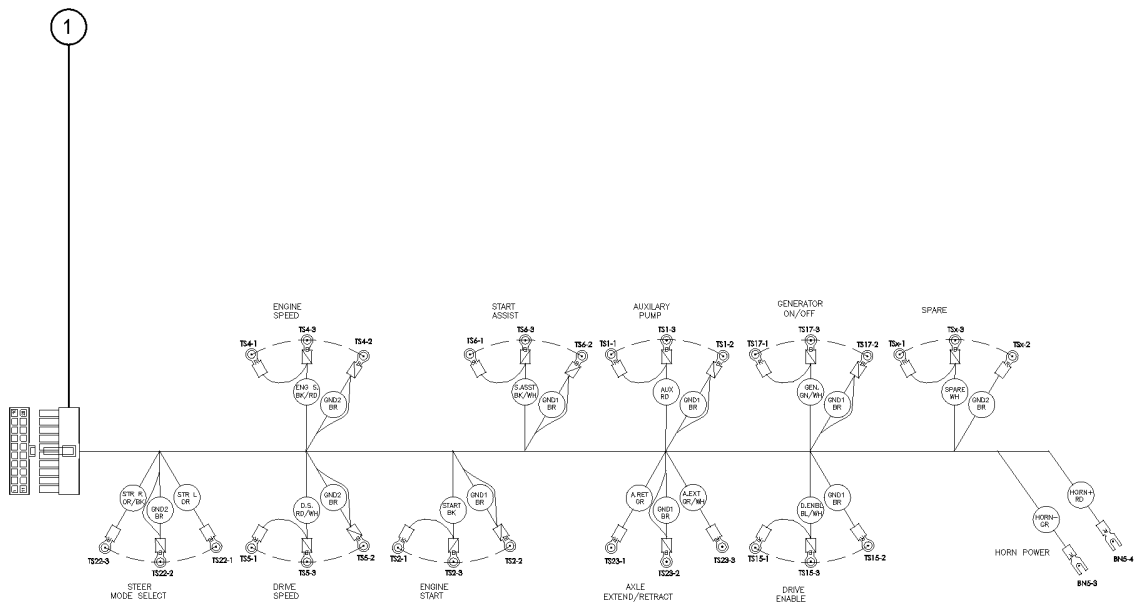

<i>Item</i>	<i>Part No.</i>	<i>Description</i>	<i>Qty.</i>
-	823521GT	HARNESS, LIGHTS, SUPER X	1
1	19274GT	RELAY,SPDT,12V(AUTO)**	1
2	119056GT	CONN PLUG 2 WAY ENDCAP DT	2
2-	60425GT	LOCK,PLUG 2 WAY, 14-18GA	2
3	60529GT	CONN,RECEP 2 WAY,12-14GA	1
3-	60530GT	LOCK,RECEP 2 WAY,12-14GA	1
4	67505GT	FUSE,10 AMP,ATC	1
4-	121657GT	FUSE HOLDER,ATC 1-20 AMPS	1
5	49819GT	SCREW,PHILLIPS,PHM,10-32 X .5	1
6	6178GT	NUT,NYLOCK,10-32	1

315.102 Harness, PCON Toggle Switches, Super-X