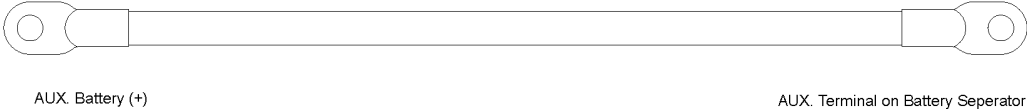

316.103 Cable Assy, Aux, Red, 117"