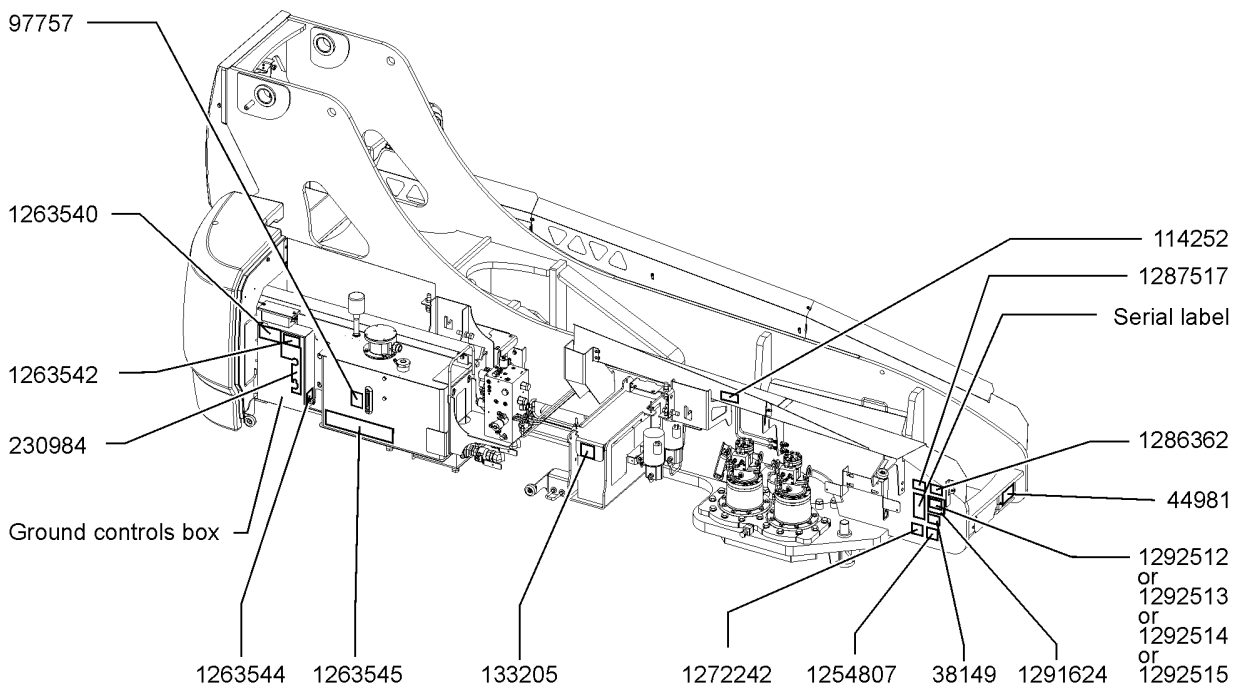

119.1 Decals with Symbols, Hydraulic Tank Side (from SN SX180H-745)

119.1 Decals with Symbols, Hydraulic Tank Side (from SN SX180H-745)

Item	Part No.	Description	Qty.
-	1302930GT	INSTRUCTIONS,INSTALL,COMP,SYMBOL, SX-180	1
-	1302931GT	DECAL KIT,SX-180,COMP,SYMBOL,ANSI & CE	1
1	38149GT	DECAL LABEL PATENTS (US only)	1
2	44981GT	DECAL LABEL AIRLINE 110PSI Option, airline to platform	1
3	82481GT	DECAL SYMBOL BATTERY SAFETY	1
4	82487GT	DECAL,SYMBOL-READ THE MANUAL	1
5	97757GT	DECAL,LABEL,OIL LEVEL IND	1
6	114252GT	DECAL,LABEL,TIP OVER LMT SWTCH	1
7	133067GT	DECAL,DANGER,ELEC.HAZ.STAY CLR	1
8	133205GT	DECAL,LABEL, ELECTRO HAZARD	1
9	161686GT	DECAL, E DOWN PROCEDURE SYM (CE only)	1
10	230984GT	DECAL, GROUND CONTROL SPX	1
11	1254807GT	DECAL,LABEL,112 DB (CE only)	1
12	1255581GT	DECAL,COSMETIC, 10" GENIE BLUE	1
13	1258174GT	DECAL,COSMETIC,10" GENIE WHITE	1
14	1258176GT	DECAL,COSMETIC,10" GENIE BLACK	1
15	1263540GT	DECAL, TIP OVER HAZARD	1
16	1263542GT	DECAL,IMPROPER OPERATION,SYMBOL	2
17	1263544GT	DECAL, BYPASS KEY SWITCH	1
18	1263545GT	DECAL, INSTR-BYPASS KEY SWITCH	1
19	1272242GT	DECAL,MACHINE REGISTRATION/OWNER TRANSFER	1
20	1286362GT	DECAL, BOOM SUPPORT, SYMBOL	1
21	1287517GT	DECAL,TRANSITION PERIOD DEUTZ ENGINE (CE only)	1
22	1291624GT	DECAL COSM,GENIE LIFT CONNECT,LEXAN COVER	1
23	1292512GT	DECAL COSM,GENIE LIFT CONNECT,ESN,SKU4-1	1
24	1292513GT	DECAL COSM,GENIE LIFT CONNECT,ESN,SKU4-2	1
25	1292514GT	DECAL COSM,GENIE LIFT CONNECT,ESN,SKU4-3	1
26	1292515GT	DECAL COSM,GENIE LIFT CONNECT,ESN,SKU4-4	1