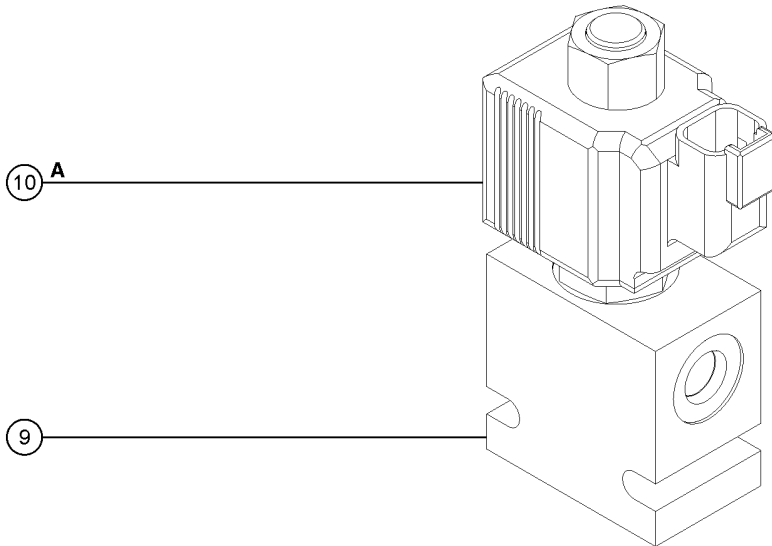

705.1 Generator Manifold and Function Enable Valve

705.1 Generator Manifold and Function Enable Valve

Item	Part No.	Description	Qty.
1	236224GT	MANIFOLD, GENERATOR (complete) includes items 2 to 8	
2	107740GT	VALVE, CHECK 25 PSI FA, Diverter valve	1
3	235147GT	VALVE, SOLENOID, NC, POPPET* FB, Pilot valve to diverter	
3-	104760GT	COIL, 12VDC #10DTSCH IP69 ECOIL	
3-	235148GT	SEAL KIT	
3-	52484GT	NUT-COIL(SCISSORS) TALL	
4	237212GT	Relief Valve, 3200 PSI FC, System relief	
4	44224GT	SEAL KIT, VALVE	
5	62328GT	VALVE, SOLENOID, NC, POPPET* FD, Charge pressure circuit	
5-	104760GT	COIL, 12VDC #10DTSCH IP69 ECOIL	
5-	62338GT	SEAL KIT, 62328, SIZE 12, 2 PORT	
5-	44174GT	NUT-COIL SHORT	
6	235145GT	VALVE, CHECK 5 PSI FE, Prevents oil to generator	
7	235143GT	Needle Valve FF, Charge pressure circuit	
7-	235149GT	SEAL KIT	
8	235144GT	CB VALVE 4:5:1, 2000 PSI FG, Add back pressure to stabilize generator	
8-	102685GT	SEAL KIT, SUN T-2A CP VALVE	
9	218144GT	VALVE, FUNCTION ENABLE, ZX135 (complete) includes item 10	
10	161533GT	VALVE, SOLENOID, 2 POS 2 WAY A, Differential sensing	
10-	89733GT	COIL SOLENOID VALVE***	
10-	89770GT	SEAL KIT, SOLENOID VALVE	
10-	89735GT	NUT ASSY (89769)***	