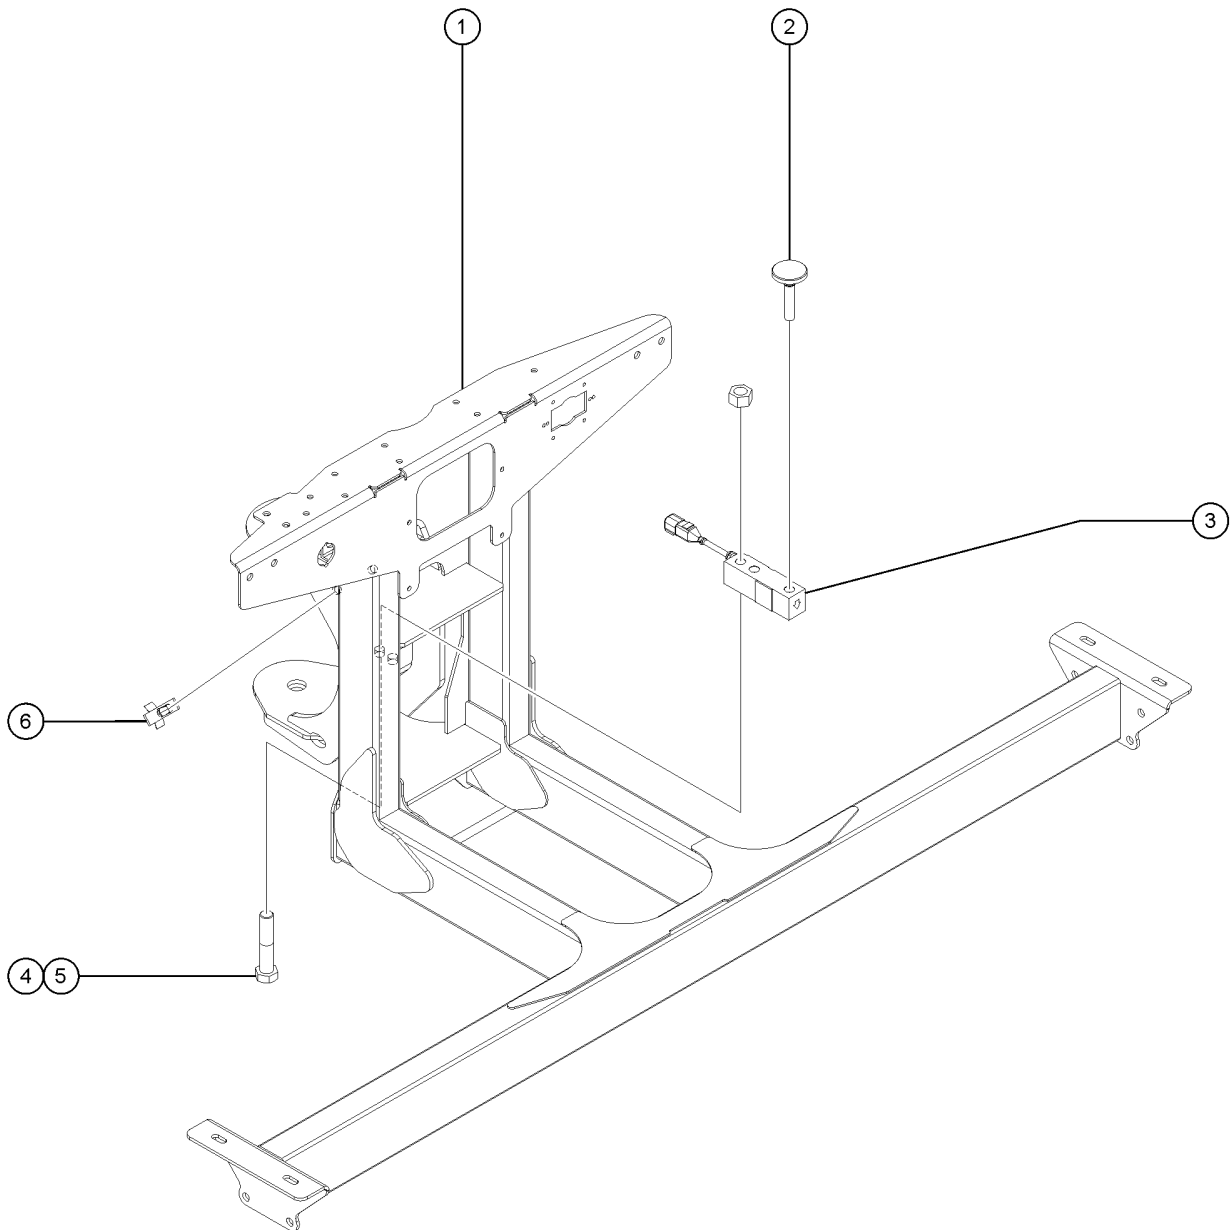

808.2 Load Sense (from SN SX180H-745)

808.2 Load Sense (from SN SX180H-745)

<i>Item</i>	<i>Part No.</i>	<i>Description</i>	<i>Qty.</i>
1	1273431GT	WELDMENT,PLAT SUPPORT,8.2K,LS	1
2	1270337GT	LEVELING MOUNT, SWIVEL, 1/2-20	1
3	1270278GT	LOAD CELL,J1939,650KG/1433LB	1
4	1257464GT	SCREW,HHC,1/2-13X2.5,8,ZAG	2
5	1259106GT	NUT,1/2-13,8,ZAG	2
6	105214GT	CABLE TIE MOUNT, WINGED	2