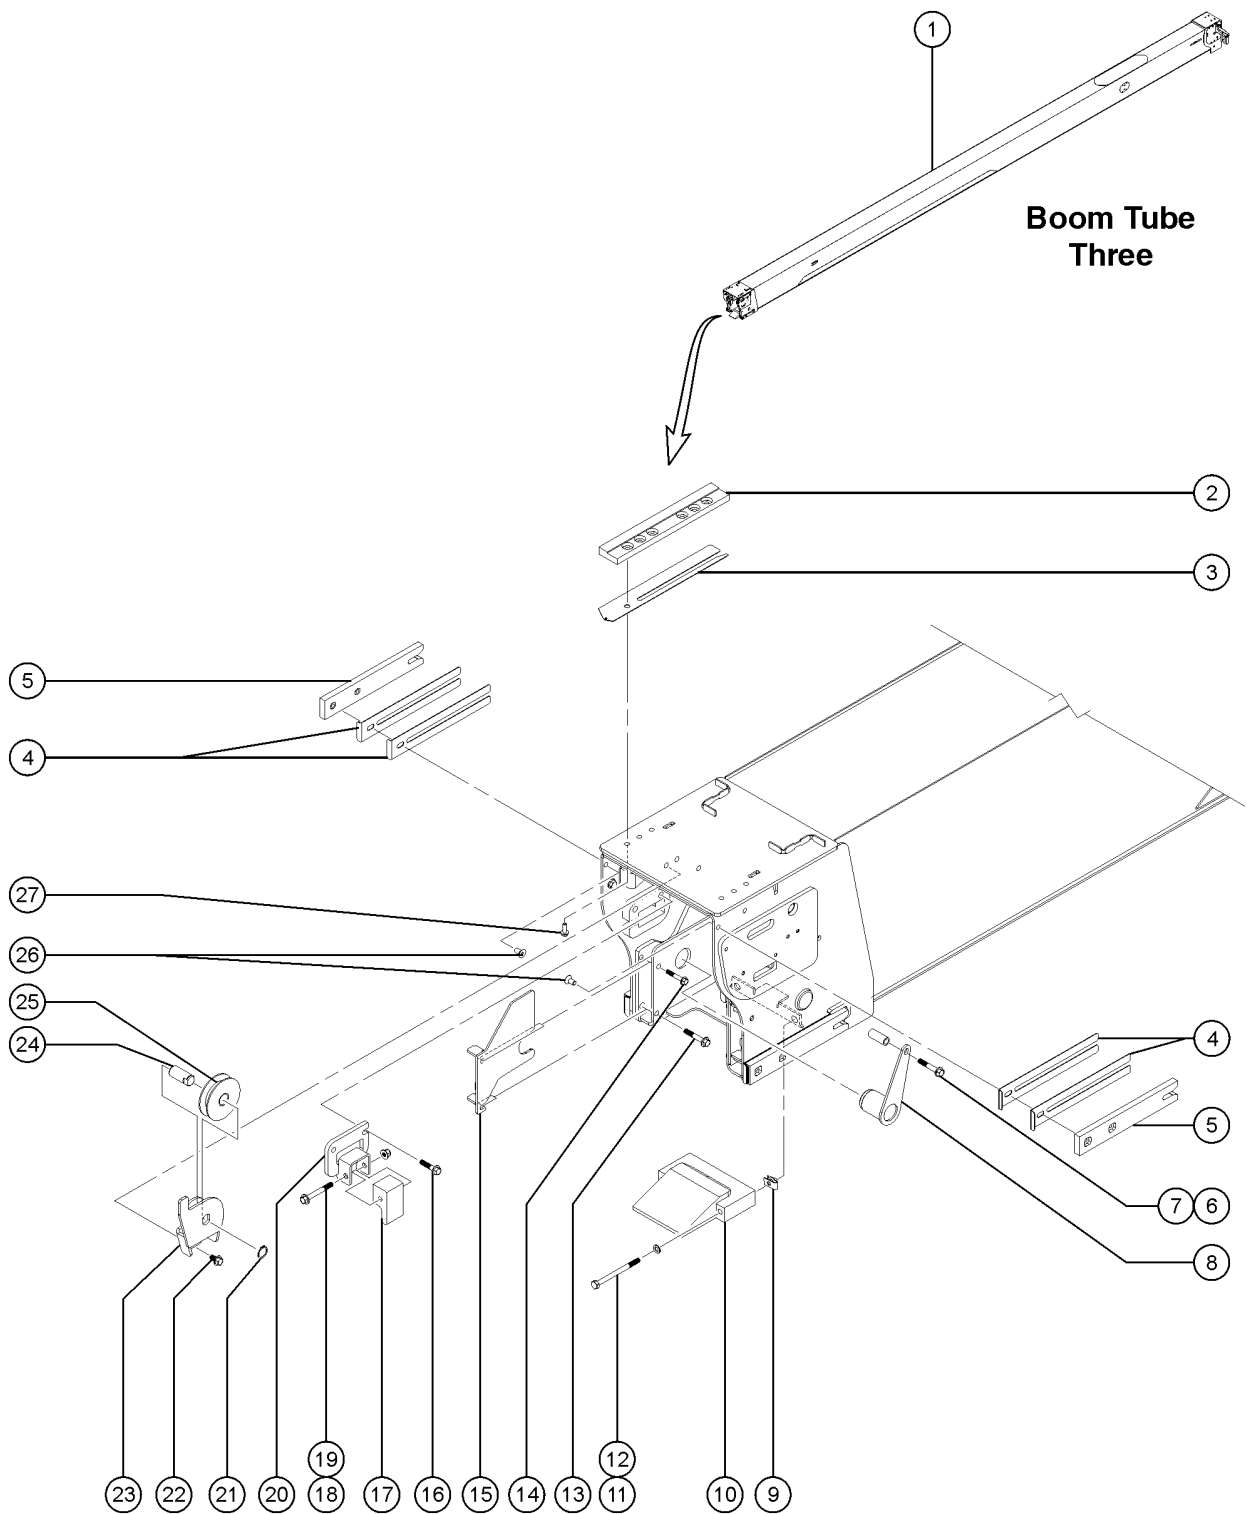

514.1 Boom Tube Three - Wear Pads, View 2

514.1 Boom Tube Three - Wear Pads, View 2

Item	Part No.	Description	Qty.
1		Ref. WELDMENT,EXT. BOOM #3 ..... (Refer to 513.1)	1
2	236234GT	WEAR PAD,340X55X20	2
3	822600GT	SHIM, WEAR PAD, 340 X 55, 16G	
4	822602GT	SHIM, WEAR PAD, 300 X 50	
5	236236GT	WEAR PAD, 300X50X15, BLACK	4
6	216036GT	SCREW,HHF,M10-1.5X60,DIN6921,1	
7	825943GT	TUBE,SPACER	2
8	236792GT	WELDMENT,PIN,B3,#4 RET SHEAVE	2
9	230074GT	SPRING CLIP,M10-1.5,1-6X19,ZAB	
10	236292GT	WEAR PAD,FRONT LOWER,B3	1
11	216165GT	SCREW,HHC,M10-1.5X130,10.9,ZAB	
12	824145GT	WASHER,FLAT,M10,DIN125,ZAB	
13	826008GT	SCREW,HHF,M10-1.5X75,DIN6921,10.9,ZAB	
14	216036GT	SCREW,HHF,M10-1.5X60,DIN6921,1	
15	219135GT	WELDMENT,B3,#4 SHEAVE SPACER ..... (shown)	1
15-	219134GT	WELDMENT, B3, #4 SHEAVE SPACER ..... (other side)	1
16	215706GT	SCREW,HHF,M10-1.5X45,DIN6921,10.9,ZAB	
17	237545GT	WEAR PAD,B3,EXT CYL GUIDE	2
18A	215816GT	SCREW, HHF, M1-1.5X80,ZAB ..... (to SN 643)	2
19	231529GT	NUT,TL FLG,M10-1.5,DIN6927,10, ...	2
20	216024GT	WELDMENT, B2 RET CABLE RETAINE	2
21	232942GT	SNAP RING, EXTERNAL,M25,SS	2
22	231088GT	SCREW,HHF,M10-1.5X20,DIN6921,1	
23	232971GT	WELDMENT,#4 EXT,GUIDE SHEAVE R	1
23	232972GT	WELDMENT,#4 EXT,GUIDE SHEAVE L	
24	231543GT	PIN,25MM DIA.X56MM LG,1 RING,2	2
25	231304GT	SHEAVE, EXTEND SUPPORT B4	2
26	232924GT	SCREW,FHS,M10-1.5X20,DIN7991,1