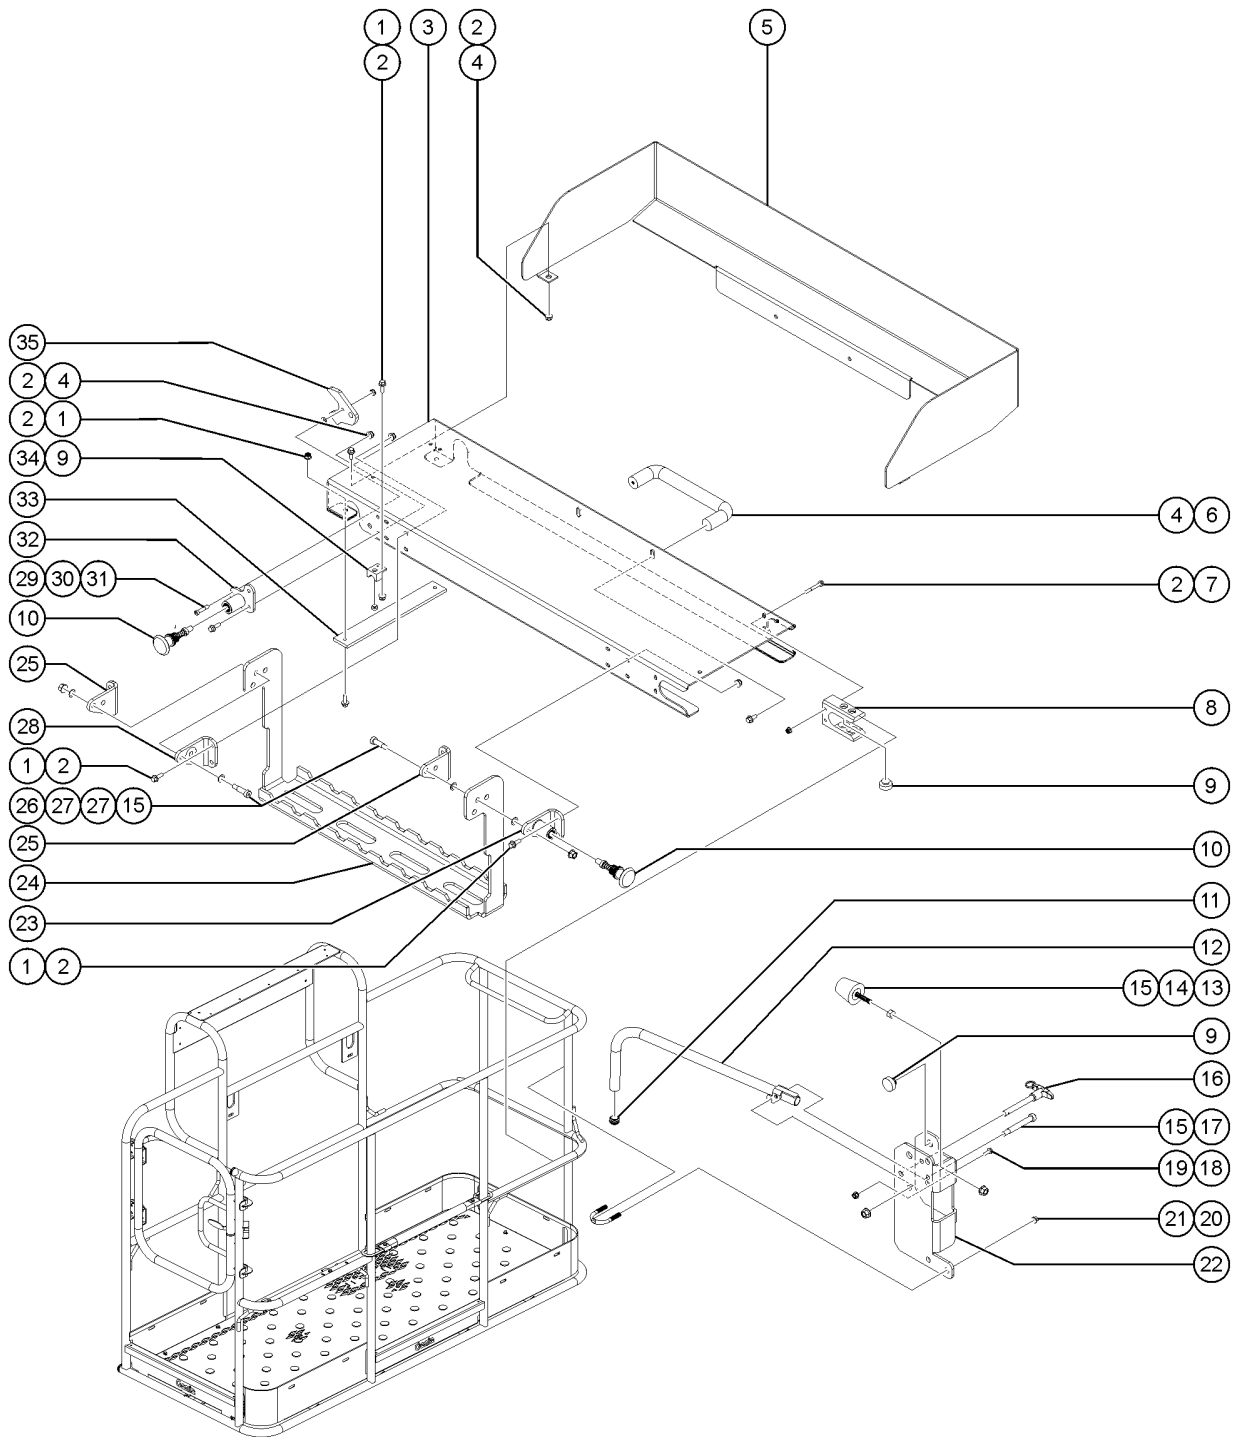

821.1 Lift Tools Access Deck - 6 Feet (from SN SX180H-365)

821.1 Lift Tools Access Deck - 6 Feet (from SN SX180H-365)

Item	Part No.	Description	Qty.
-	1293700GT	KIT, LIFT TOOLS ACCESS DECK, 6FT PLATFORM, ANSI (6 feet)	1
1	824078GT	SCREW,HHF,1/4-20X.75,8,ZAG	16
2	1277924GT	NUT,NYLOCK FLG,1/4-20,F,ZAG	24
3	1293710GT	FORMING, ACCESS DECK	1
4	1256855GT	SCREW,HHF,1/4-20X.625,8,ZAG	6
5	1293702GT	FORMING, ACCESS DECK TOEBOARD, 6FT PLATFORM	1
6	1291802GT	FORMED, PULL HANDLE	1
7	1253485GT	SCREW,HHF,1/4-20X2,8,ZAG	4
8	1291812GT	WEAR PAD, HORIZONTAL MIDRAIL SLOT	2
9	43392GT	BUMPER,BATTERY BOX & RAILS	8
10	1291811GT	POP PIN, YELLOW	2
11	55753GT	BUMPER, PLASTIC, 1.25 O.D.	2
12	1291815GT	WELDMENT, FOLDING HANDLE	1
13	111580GT	BUMPER,RUBBER,1.19DX1.5X.31-18	1
14	1261250GT	NUT,5/16-18,8,ZAG	1
15	1274167GT	NUT,NYLOCK FLG,5/16-18,F,ZAG	4
16	1291865GT	PIN, QUICK RELEASE 3/8X2-1/2	1
16-	1292932GT	LANYARD, STEEL, 8",NYLON SLEEVE,#10	
17	1291817GT	BOLT,SHS,3/8X2.25X5/16-18,ZAG	1
18	1270665GT	SCREW,HHF,10-24X.625,5,ZAG	1
19	1283004GT	NUT,NYLOCK FLG,10-24,A,ZAG	1
20	1274322GT	NUT,NYLOCK FLG,3/8-16,F,ZAG	4
21	1251600GT	U-BOLT, FLATTENED, 1.5 X 3/8	2
22	1293706GT	FORMING, ACCESS DECK HANDLE	1
23	1291844GT	WELDMENT, ACCESS DECK STEP LOCK	1
24	1293703GT	FORMING, ACCESS DECK STEP, 6FT PLATFORM	1
25	1291804GT	FORMING, ACCESS DECK LEFT EYE, 8FT PLATFORM	2
26	1291819GT	BOLT,SHS,3/8X7/8X5/16-18,ZAG	2