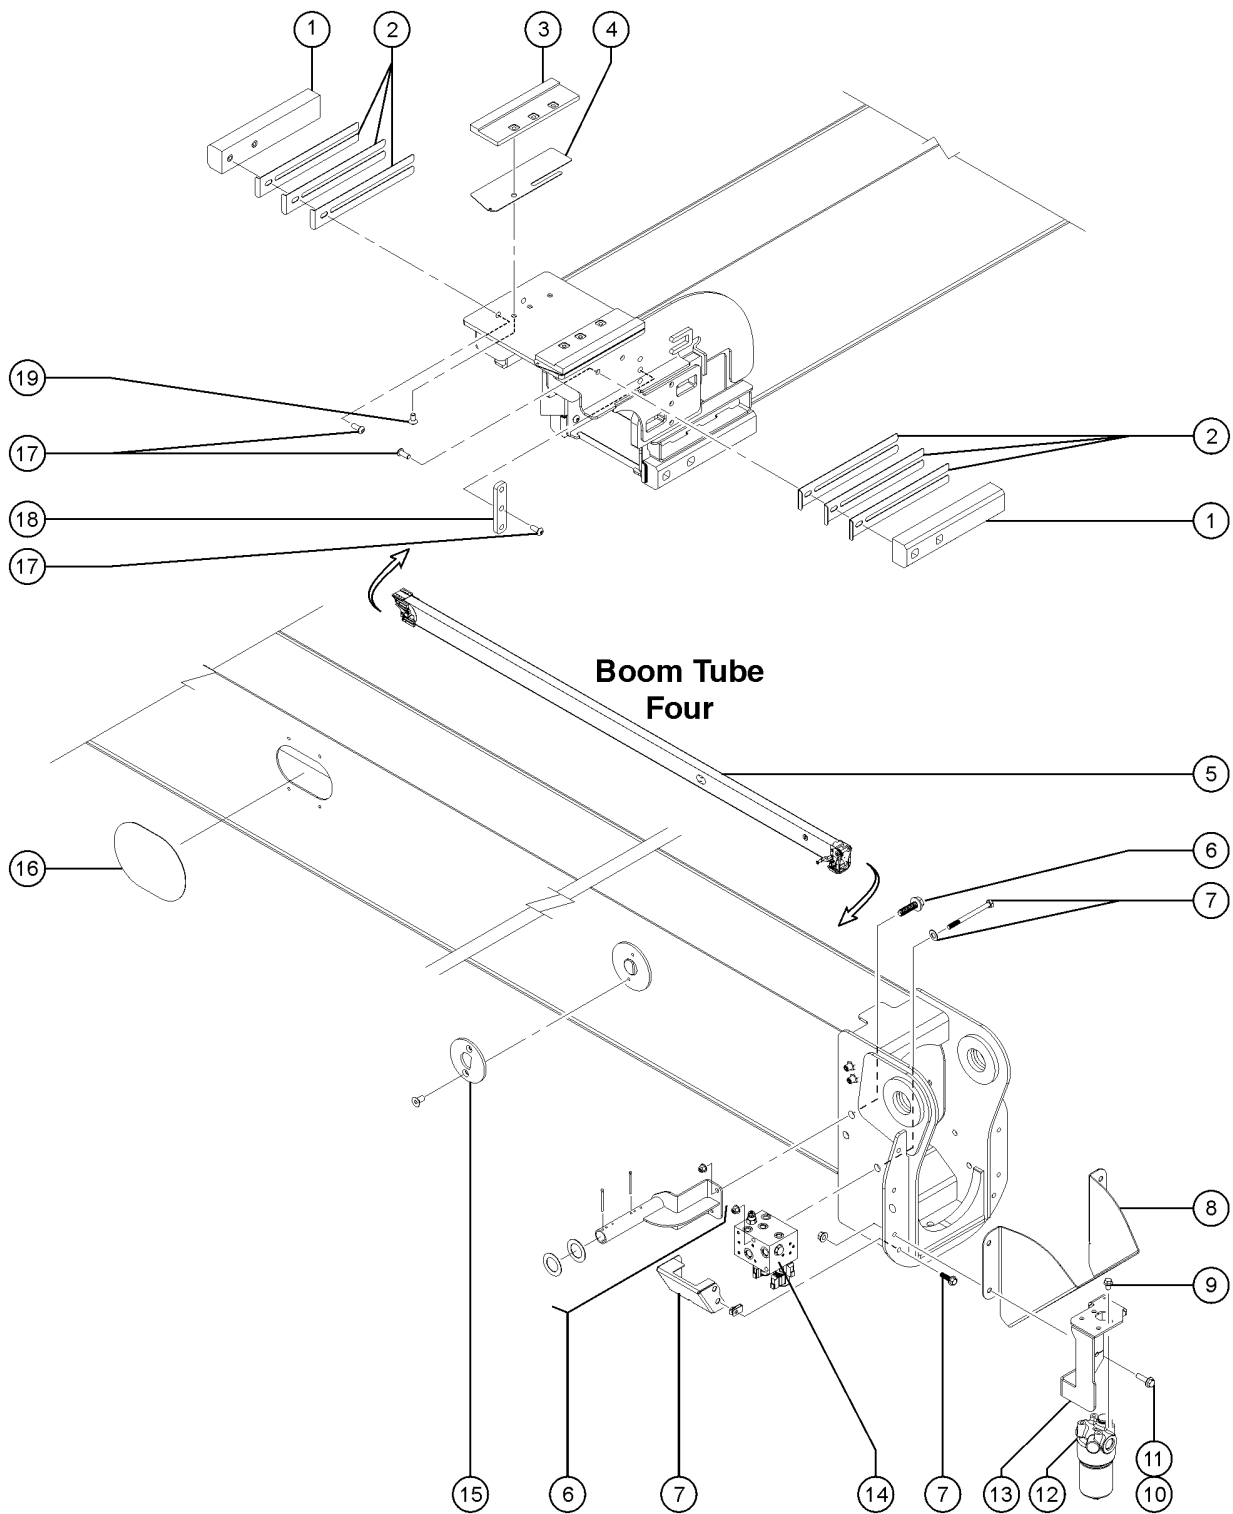

515.1 Boom Tube Four - Wear Pads

515.1 Boom Tube Four - Wear Pads

Item	Part No.	Description	Qty.
1	236428GT	WEAR PAD, 300X60X44	4
2	822602GT	SHIM, WEAR PAD, 300 X 50	
3	216752GT	WEAR PAD, 250X85X15, BLACK	2
4	822601GT	SHIM, WEAR PAD, 250 X 85, 16GA	
5	230939GT	WELDMENT,EXT. BOOM #4	1
6		Ref. WELDMENT,PULLTUBE PIVOT AND FASTENERS	
		(Refer to 503.1)	
7		Ref. COVER,JIB MANIFOLD AND FASTENERS	
		(Refer to 516.1)	
8	1253436GT	FORMING, #4 BOOM TIP COVER	1
9	1256857GT	SCREW,HHF,3/8-16X5/8,8,ZAG	
		from SN SX18016H-356	
10	231533GT	SCREW,HHF,M10-1.5X35,DIN6921,10.9,ZAB	
11	231529GT	NUT,TL FLG,M10-1.5,DIN6927,10, ...	
12	1271913GT	FILTER,ASSY,HIGH PRESS SAE-12(55)	
		from SN SX18016H-356	
12-	1271917GT	KIT,ELEMENT-5MIC (55)	
		from SN SX18016H-356	
12-	1273479GT	KIT,JIB FILTRATION	
13	1271912GT	FORMING,FILTER BRACKET	
		from SN SX18016H-356	
14		Ref. JIB MANIFOLD	
		(Refer to 704.1)	
15		Ref. PLATE, BELLCRANK PIN RETAINER AND FASTENERS	
		(Refer to 516.1)	
16	1258651GT	COVER,INSPECTION WINDOW	2
17	237735GT	SCREW,BHC,M10-1.50X25,10.9,ZAB	
18	232894GT	PLATE, B4 CABLE RETAINER	2
19	232924GT	SCREW,FHS,M10-1.5X20,DIN7991,1