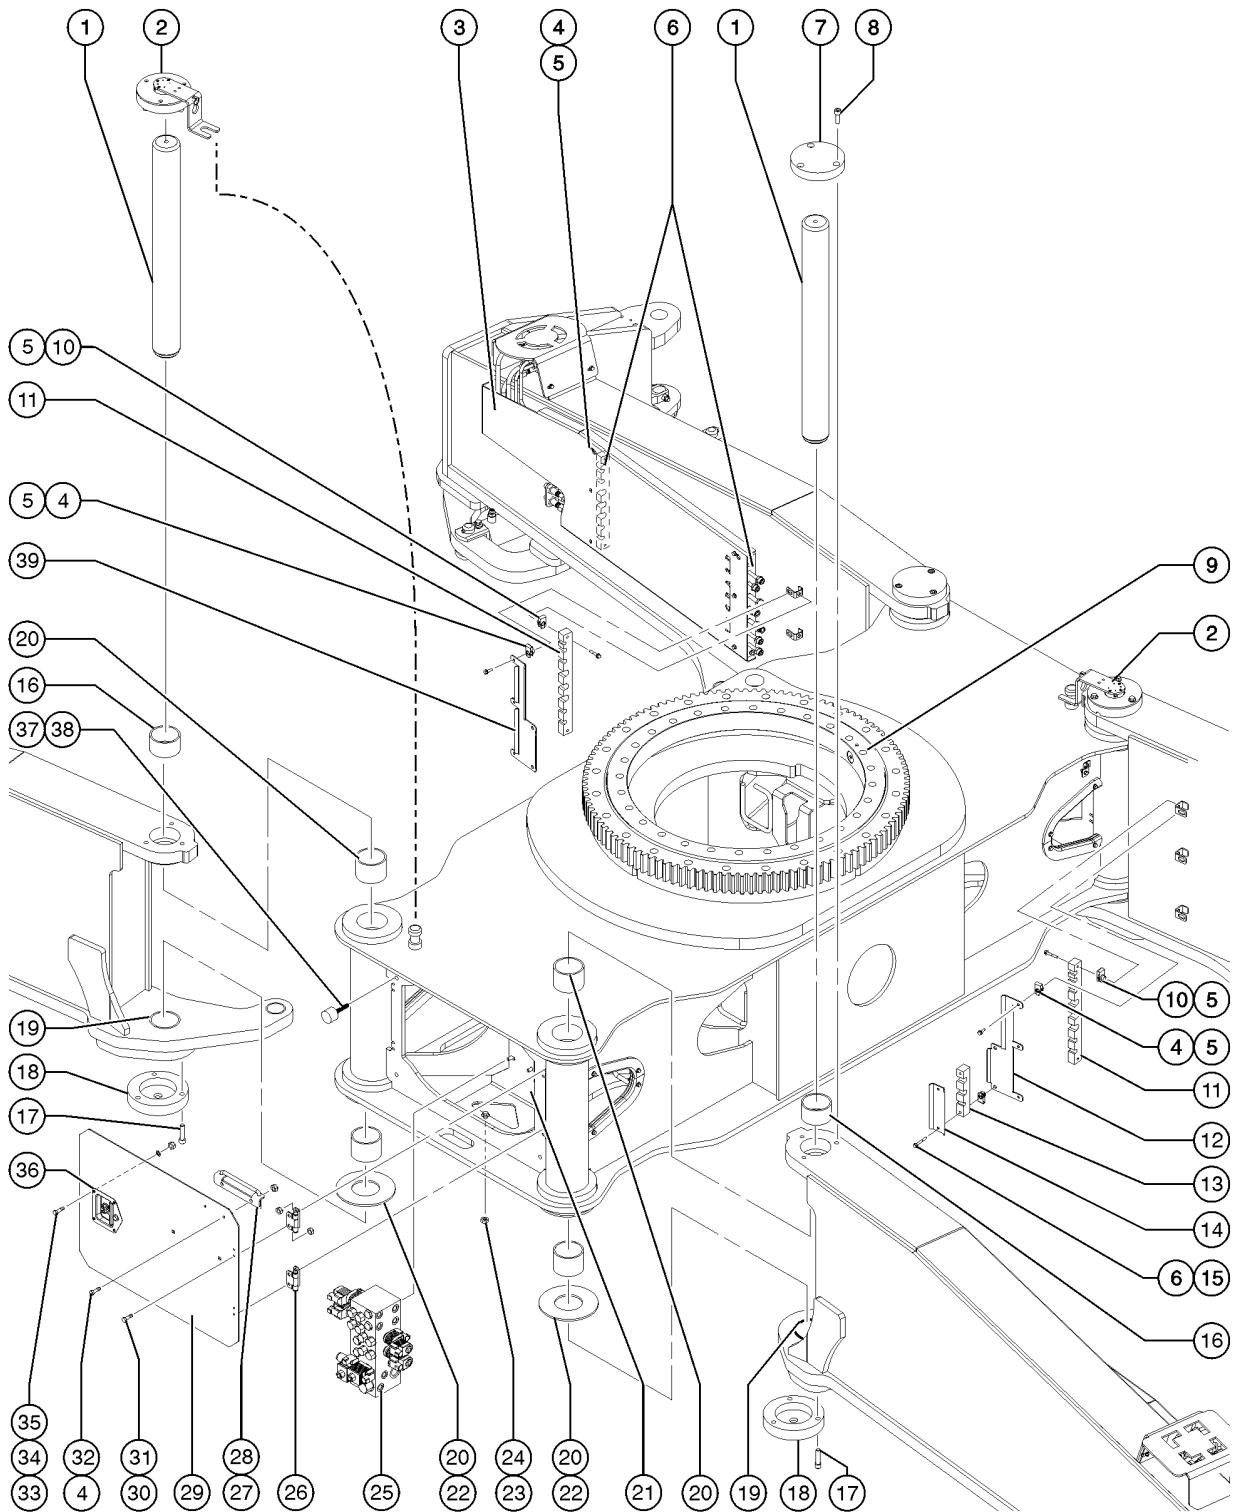

204.1 Chassis Components, Engine Side

204.1 Chassis Components, Engine Side

<i>Item</i>	<i>Part No.</i>	<i>Description</i>	<i>Qty.</i>
28	230825GT	FORMING, COVER LOCK BAR	
29	1260070GT	ASSY, CHASSIS DOOR, ZX135 SX	1
		Includes items 26 - 36	
30	218457GT	SCREW, HHF, M5X12, DIN6921, 10.9, Z	
31	1255753GT	NUT, FLG, M5-0.8, DIN6923, 8, ZAB	
32	231513GT	NUT, TL FLG, M6-1.0, DIN6927, 10, Z	
33	235315GT	SCREW, PHPM, M4-0.7X16, DIN7985, ZAB	
34	825357GT	WASHER, FLAT, M4, DIN125, ZAB	
35	825686GT	NUT, TL, M4-0.7, DIN980, 8, ZAB	-
36	74245GT	LATCH, FLUSH CUP LEFT HAND	1
		Includes mounting hardware and 1 pair of keys	
36-	29314GT	KEY, LATCH, 1 PAIR (28125)	
37	111663GT	BUMPER, RUB, 1.00DX.75X31-18X1.2	2
38	824028GT	NUT, TL FLG, 5/16-18, G, ZAG	
		(Not shown)	
39	1259984GT	FORMING, HOSE CLAMP COVER, RFLR	2
		Front right and rear left