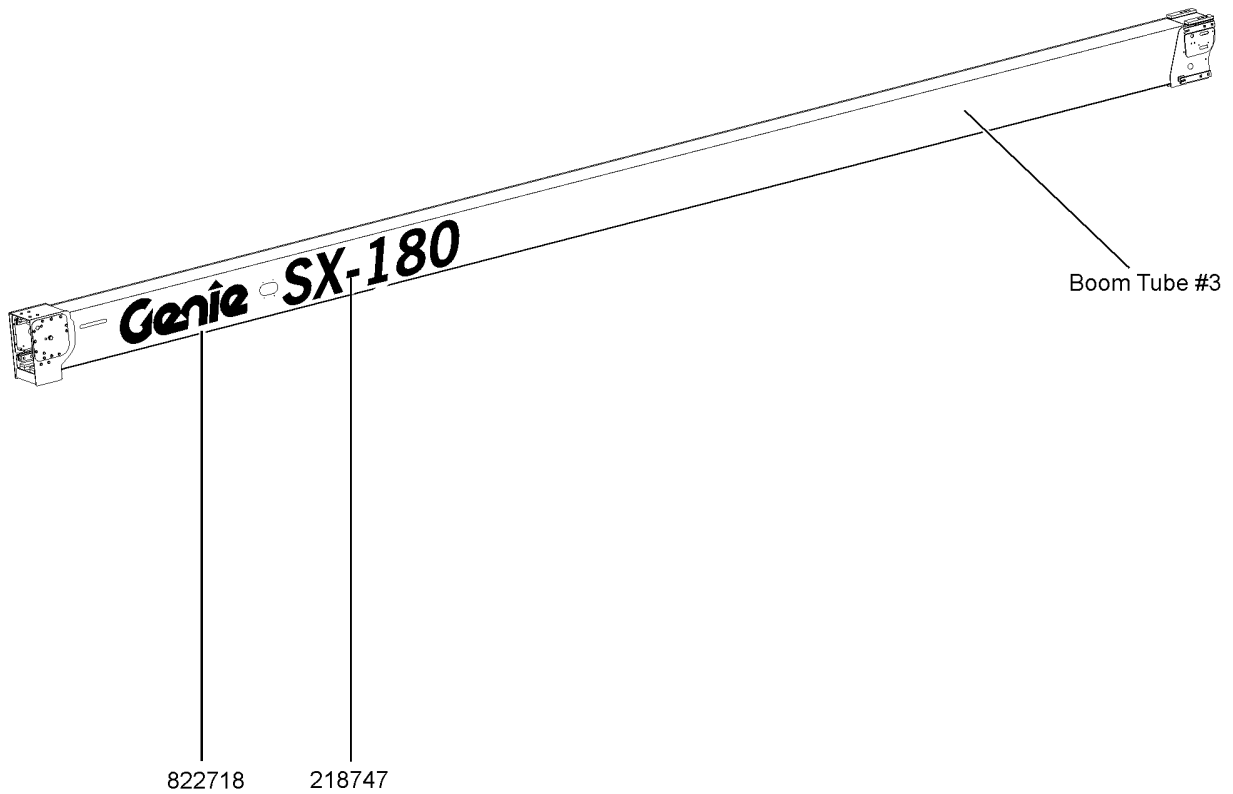

111.1 Decals with Symbols, Boom (to SN SX180H-744)

111.1 Decals with Symbols, Boom (to SN SX180H-744)

<i>Item</i>	<i>Part No.</i>	<i>Description</i>	<i>Qty.</i>
1	114252GT	DECAL,LABEL,TIP OVER LMT SWTCH	1
2	218746GT	DECAL, GENIE	1
3	218747GT	DECAL,COSMETIC,SX-180,12"	1
4	822718GT	DECAL,COSMETIC,GENIE,12"	1
5	822719GT	DECAL, COSMETIC,SX-180	1