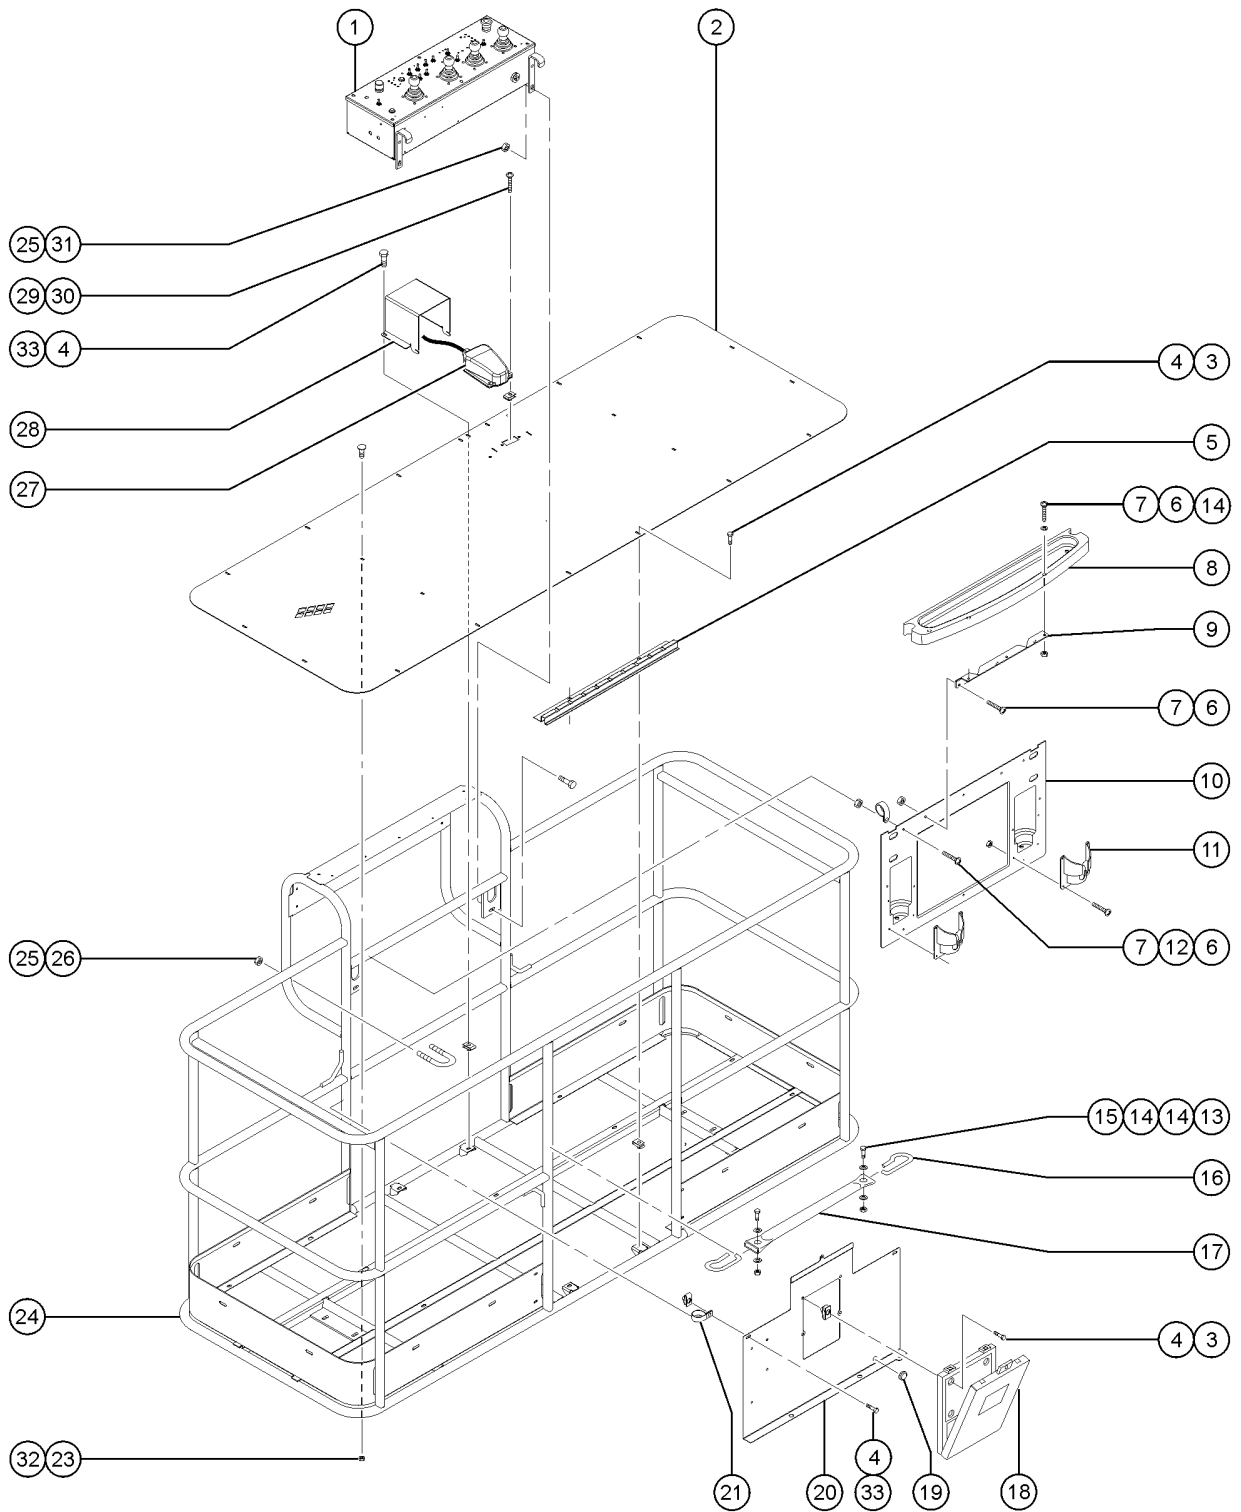

602.1 Platform Installation - View 2 (to SN 354)

Item	Part No.	Description	Qty.
-		OPTION,8 FT PLATFORM Older platform option 82658GT is no longer available. Order 1272306GT for replacement. Refer to 602.2 and to section 100 for decals	
-		OPTION,6 FT PLATFORM Older platform option 82658GT is no longer available. Order 1272305GT for replacement. Refer to 602.2 and to section 100 for decals	
-		Ref. SWING GATE ..... (Refer to 801.1)	
1		Ref. Platform Controls ..... (Refer to 603.1)	
2	73478PGT	FLOORING,8 FT PLATFORM**	1
2-	73477PGT	FLOORING, 6'FT PLATFORM	
3	824078GT	SCREW,HHF,1/4-20X.75,8,ZAG	
4	56912GT	SPRING CLIP,1/4-20,.025-.15X.5	21
5	73610PGT	STEP PLATFORM ENTRY PAINTED***	1
6	1262031GT	SCREW,HHF,10-24X.75,ZAG	
7	1256467GT	NUT,TL FLG,10-24,F,Z	
8	60476GT	TOOL HOLDER,PLASTIC	1
9	60475GT	GUSSET,TOOL HOLDER,PLASTIC	1
10	60477GT	PLATE,DECAL,PLASTIC	1
11	60474GT	CUP HOLDER,PLASTIC	2
12	60478GT	CLAMP,1.25"DIA NON-CUSHIONED	5
13	824060GT	SCREW, HHC, 1/4-20 X 1, 8, ZAG	
14	1253185GT	WASHER,FLAT,#10,USS,ZAG	
15	824024GT	NUT,TL,1/4-20,C,ZAG	
16	12443GT	MIDRAIL GUIDE (HOOK)	2
17	102992GT	SLIDING MIDRAIL KIT,PTD	1
17-	12443GT	MIDRAIL GUIDE (HOOK)	
17-	139451GT	TUBE,SLIDING MIDRAIL,PAINTED	
17-	20973GT	WIRE LOOM,3/8 POLY SLIT	
18A	44743GT	MANUAL BOX W/DECALS***	1
		USA/Canada/Australia	
18B	24514GT	BOX,INSTRUCTION STORAGE	
		Europe/Asia/South America (decal required; refer to Section100)	
19	229768GT	GROMMET,RUBBER,1.0X0.094X1.375	1