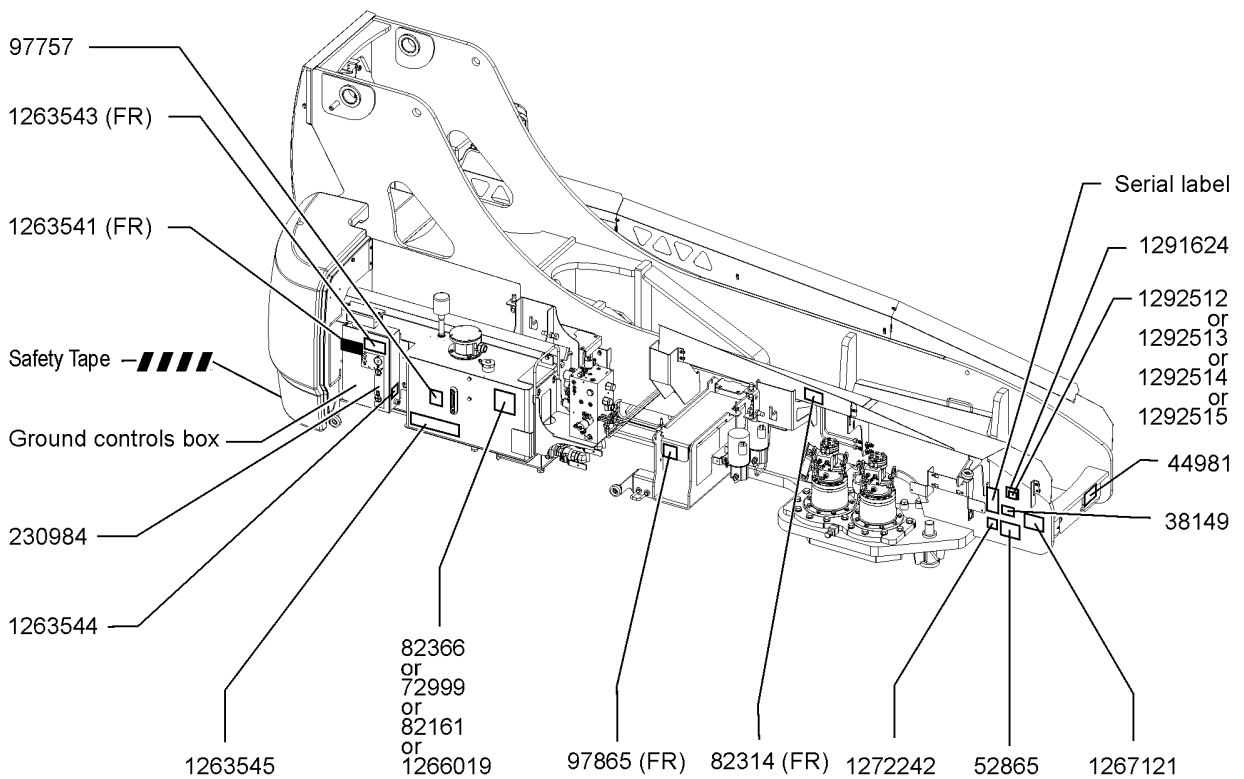

113.1 Decals with Words, Hydraulic Tank Side (from SN SX180H-745)

113.1 Decals with Words, Hydraulic Tank Side (from SN SX180H-745)

Item	Part No.	Description	Qty.
-	1302926GT	INSTRUCTIONS,INSTALL,COMP,WORD, SX-180	1
-	1302927GT	DECAL KIT,SX-180,COMP,WORD,ANSI & AUS	1
1	31788GT	DECAL,DANGER,BATTERY SAFETY***	1
2	38149GT	DECAL LABEL PATENTS	1
		(US only)	
3	44981GT	DECAL LABEL AIRLINE 110PSI	1
		Option, airline to platform	
4	52865GT	DECAL,ANNUAL INSP***	1
5	72999GT	DECAL,LABEL,PETRO CANADA***	1
		Option, hydraulic oil	
6	82161GT	DECAL,LABEL,UCON HYDROLUBE	1
		Option, hydraulic oil	
7	82314GT	DECAL,DANGER,TIP-OVER	1
8	82366GT	DECAL, LABEL - CHEVRON RANDO	1
		Option, hydraulic oil	
9	97757GT	DECAL,LABEL,OIL LEVEL IND	1
10	97865GT	DECAL,WARN,ELECTRO HAZARD	1
11	114390GT	DECAL,DANGER,ELECT HAZARD***	1
12	161686GT	DECAL, E DOWN PROCEDURE SYM	1
13	230984GT	DECAL, GROUND CONTROL SPX	1
14	1255581GT	DECAL,COSMETIC, 10" GENIE BLUE	1
15	1258174GT	DECAL,COSMETIC,10" GENIE WHITE	1
16	1258176GT	DECAL,COSMETIC,10" GENIE BLACK	1
17	1263541GT	DECAL, TIP OVER HAZARD	1
18	1263543GT	DECAL, IMPROPER OPERATION	2
19	1263544GT	DECAL, BYPASS KEY SWITCH	1
20	1263545GT	DECAL, INSTR-BYPASS KEY SWITCH	1
21	1266019GT	DECAL, LABEL, SHELL TELLUS	1
22	1267121GT	DECAL, BOOM SUPPORT	1
23	1272242GT	DECAL,MACHINE REGISTRATION/OWNER TRANSFER	1
24	1272825GT	DECAL,OPERATOR INST, GROUND CONT	1
25	1280819GT	DECAL,WARNING,CANCER AND REPRODUCTIVE HARM, PROP 65	1
26	1280820GT	DECAL,FUEL,DIESEL EXHAUST, PROP 65	1