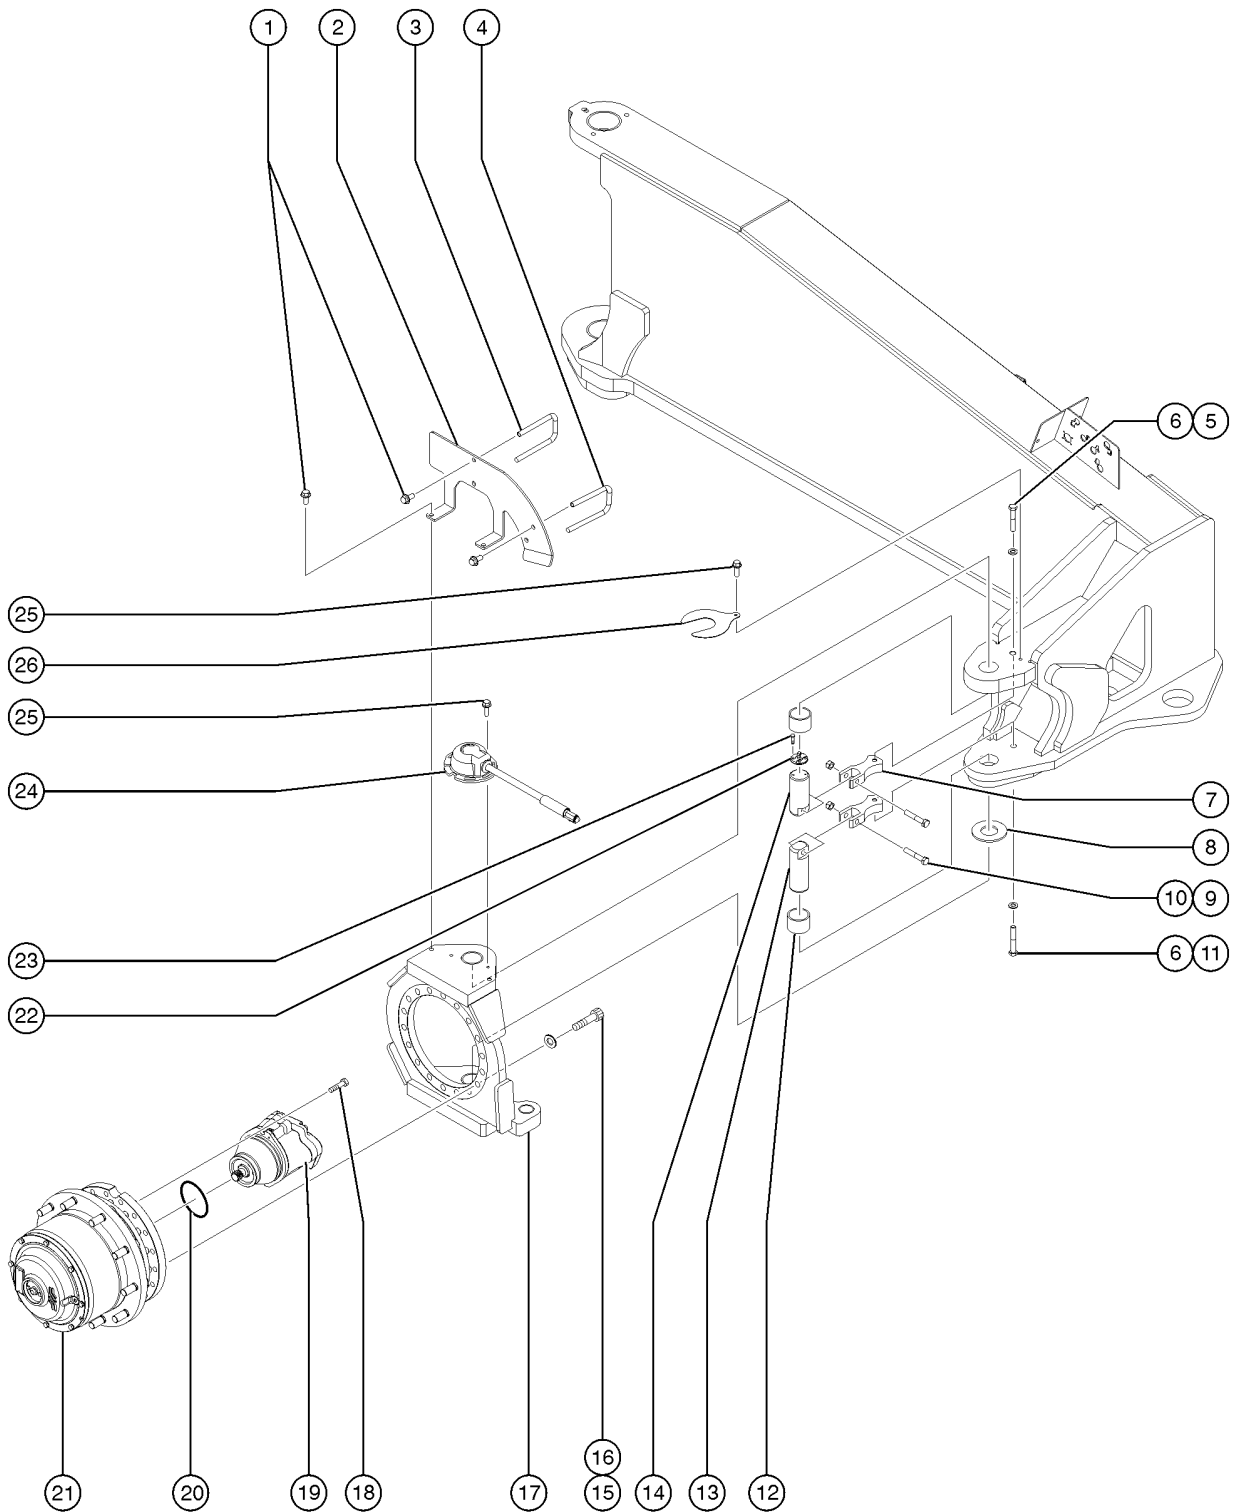

205.1 Steer Yoke, Wheel Drive and Motor

Item	Part No.	Description	Qty.
1	237352GT	SCREW,HHF,M10-1.5X16,DIN6921,10.9,ZAB	
2	1259969GT	FORMING, HOSE BRACKET, AXLE 2	1
		Front right and rear left (shown)	
2-	1259980GT	FORMING, HOSE BRACKET, AXLE 1	
		Front left and rear right	
3	1259971GT	BAR, HOSE GUIDE, LONG	1
4	1259970GT	BAR, HOSE GUIDE, SHORT	1
5	218456GT	SCREW,HHC,M12X70,DIN931,10.9,Y	
6	824146GT	WASHER, FLAT, DIN125, M12, ZAB	
7	217486GT	NITRIDED, YOKE PIN LOCK	2
8	229526GT	WASHER,THRUST	1
9	218456GT	SCREW,HHC,M12X70,DIN931,10.9,Y	
10	1251713GT	NUT,TL,M12-1.75,DIN980,10,ZAB	
11	216159GT	SCREW,HHC,M12-1.75X80,DIN931,10.9,ZAB	
12	229532GT	BEARING, 50ID X 58OD X 40LG	2
13	229541GT	PIN, KING, AXLE, BOTTOM	1
14	229540GT	PIN, KING, AXLE, TOP	1
15	826172GT	SCREW,SHC,M16-2.0X50,DIN912,12	18
16	825348GT	WASHER,FLAT,M16,DIN6916,HRD,ZAB	18
17	1260067GT	ASSY,SUPERX YOKE,RFLR,W/BRNG	1
		Front right and rear left	
17-	1260068GT	ASSY,SUPERX YOKE,LFRR,W/BRNG	
		Front left and rear right	
18	1255469GT	SCREW,HHF,1/2-13X1.25,8,ZAG	2
19	102717GT	MOTOR,PISTON,HYD,45CC/19.5CC	1
19-	106098GT	SEAL KIT,MOTOR,LC/KC***	
20	106118GT	O-RING,2-157,VITON***	1
21	218496GT	WHEEL DRIVE W/BRAKE,76:1,BREVI	1
21-	1259484GT	SEAL KIT,BREVINI (218496)	
21-	1259485GT	BEARING KIT,BREVINI (218496)	
21-	1259486GT	BRAKE KIT,BREVINI (218496)	
21-	1259487GT	STUD,WHEEL, 3/4-16 (218496)