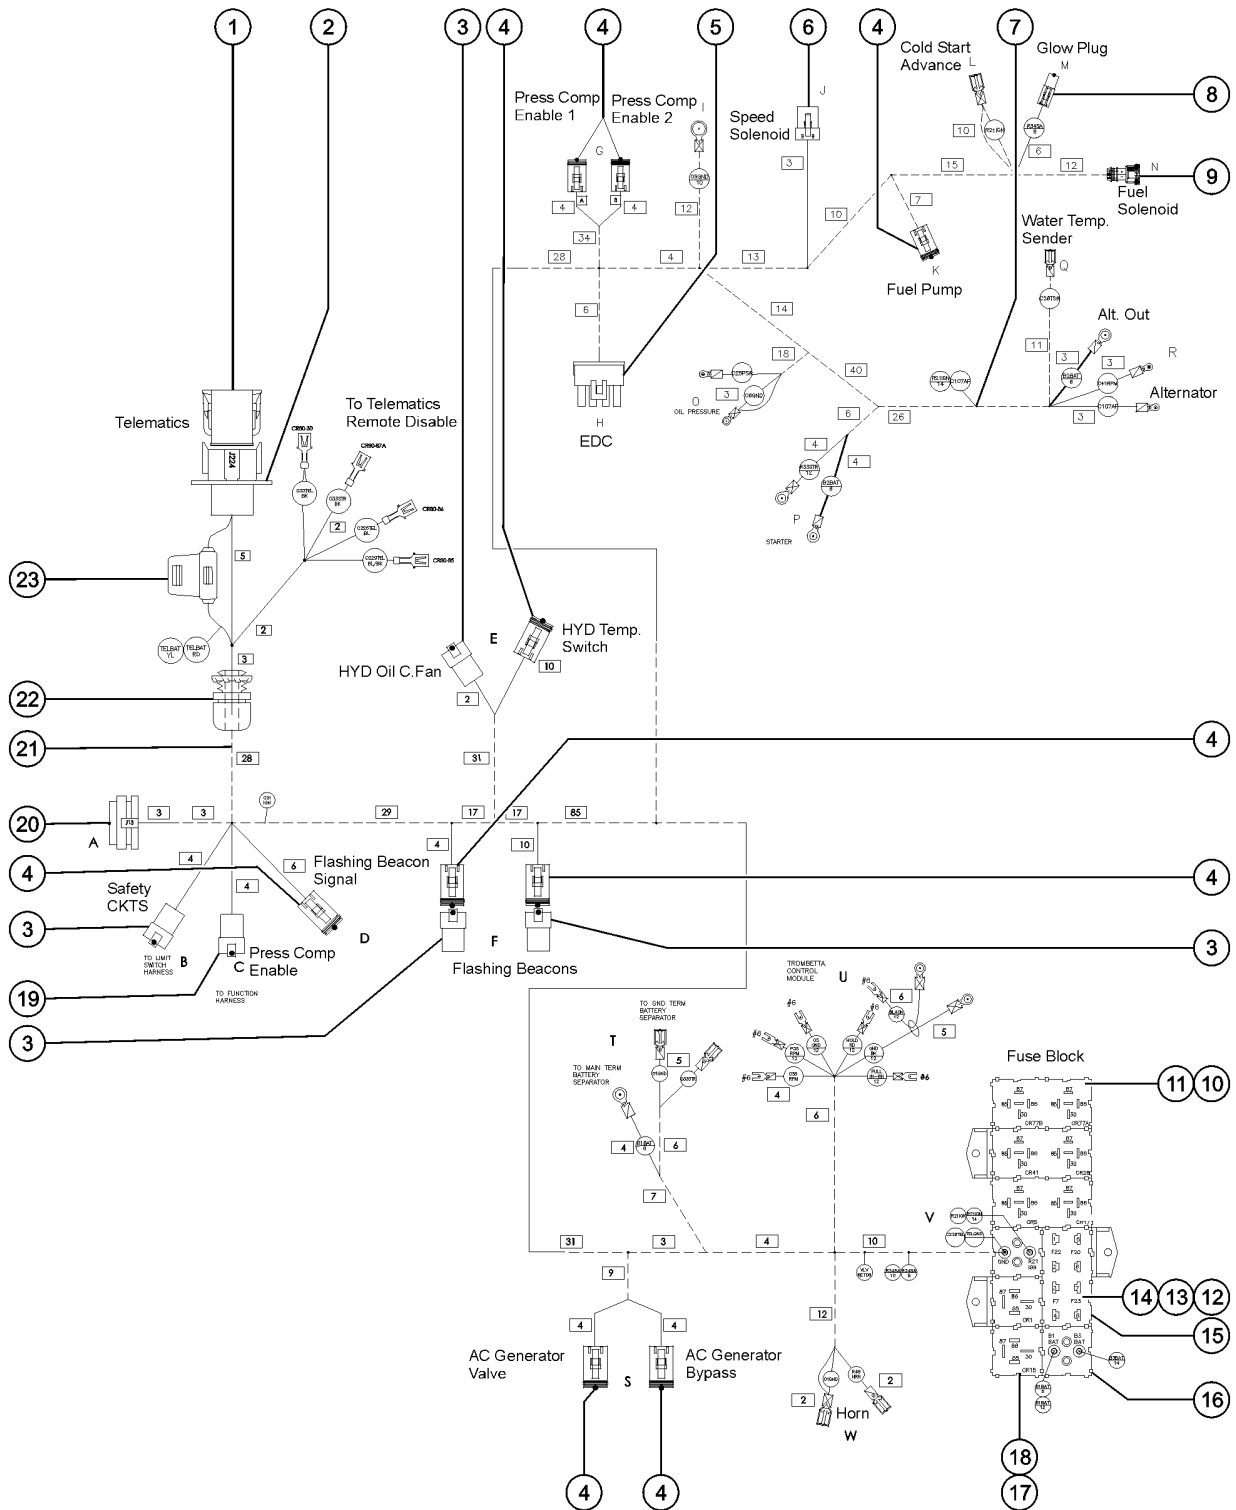

Item	Part No.	Description	Qty.
-	232989GT	HARNESS, PERKINS ENGINE, 1104D	1
1	119060GT	CONN PLUG 8 WAY 14-48GA	1
1-	60433GT	LOCK,PLUG 8 WAY, 14-18GA	1
2	87755GT	CONN,RECEP 8 WAY 14-18GA,FL	1
2-	60447GT	LOCK,RECEP 8 WAY,14-18GA	1
3	119065GT	CONN,RECEP 2 WAY,14-18GA	4
3-	60439GT	LOCK,RECEP 2 WAY, 14-18GA	4
4	119056GT	CONN PLUG 2 WAY ENDCAP DT	9
4-	60425GT	LOCK,PLUG 2 WAY, 14-18GA	9
5	81765GT	CONN,DUAL EDC,4 PIN PACKARD	1
6	60527GT	CONN,PLUG 4 WAY,12-14GA***	1
6-	60528GT	LOCK,PLUG 4 WAY,12-14GA***	1
7	45782GT	DIODE,6 AMP,200 PIV,BULK	1
8	60768GT	CONN,PLUG 1 WAY,8-10GA	1
9	56687GT	CONNECTOR,AMP 2-WAY JR.POWER	1
10	34052GT	RELAY,SPDT,12V(AUTO) PLUG IN**	6
11	88167GT	CONN,DUAL RLY MODULE,10 POS	3
12	101340GT	FUSE,60 AMP,MAXI	1
13	60536GT	FUSE,20 AMP,MAXI	2
14	94327GT	FUSE,30 AMP	1
15	88164GT	CONN MAXI FUSE MODULE,4POS	1
16	106051GT	CONN,FEED THRU STUD	2
16-	6178GT	NUT,NYLOCK,10-32	4
17	88162GT	CONN,POWER RLY MODULE,4POS	2
18	61225GT	RELAY,12VDC,70AMP,SEALED	2
19	119067GT	CONN,RECEP 4 WAY ENDCAP DT	1
19-	60443GT	LOCK, RECEP 4WAY, 14-18GA	1
20	60513GT	CONN,PLUG 23 WAY,16-20 GA WHT	1