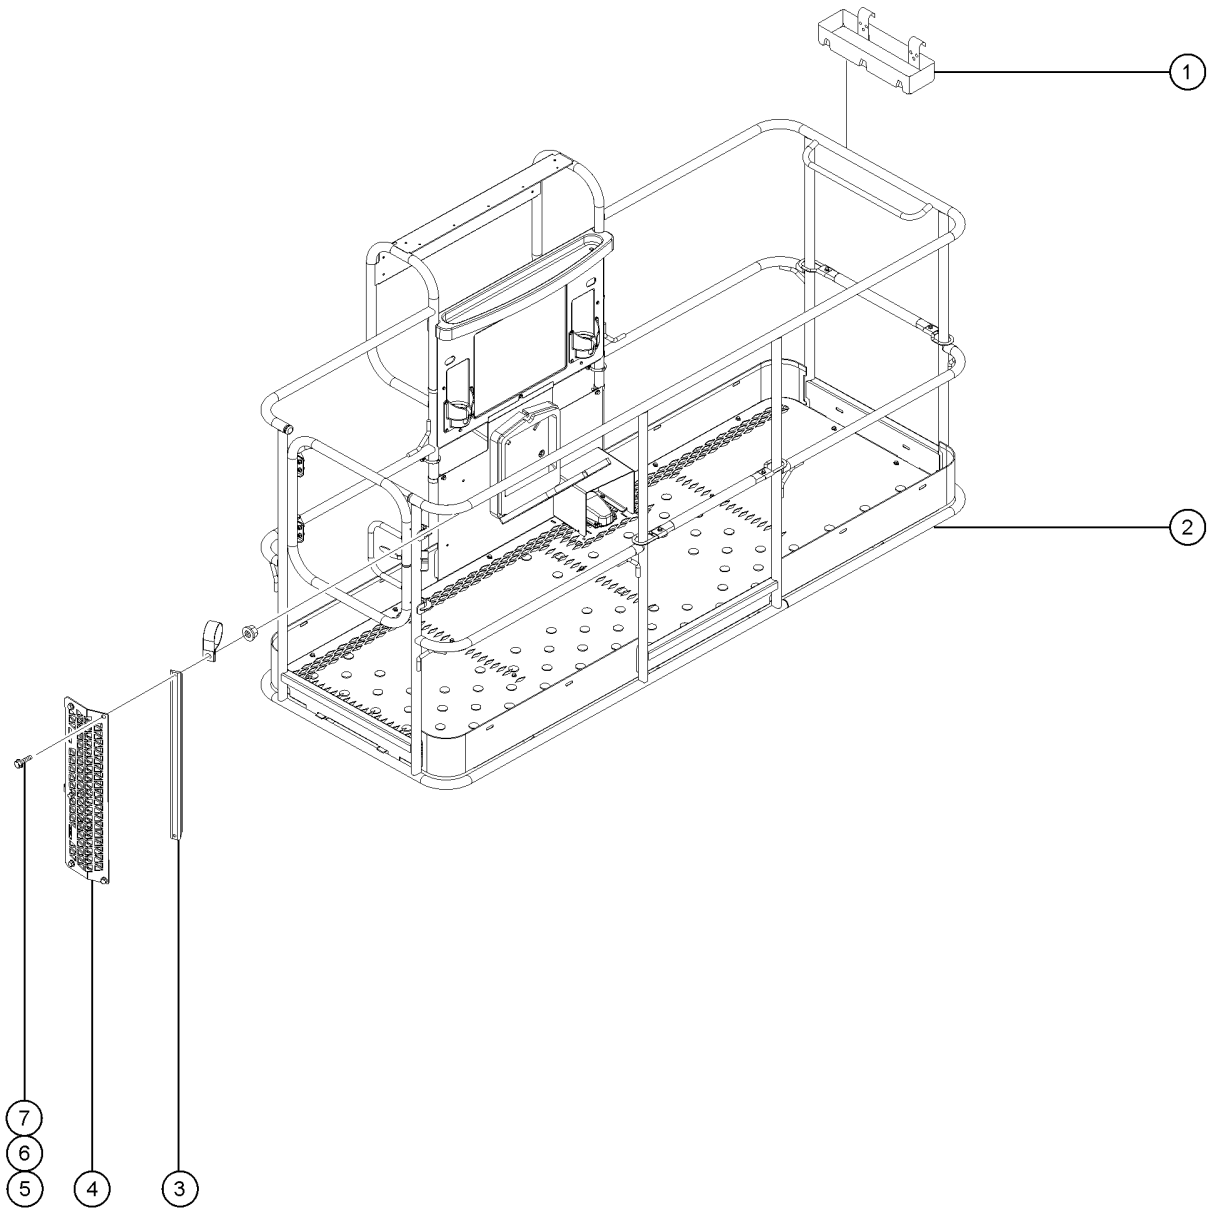

801.2 Platform Accessories (from SN 355)

801.2 Platform Accessories (from SN 355)

<i>Item</i>	<i>Part No.</i>	<i>Description</i>	<i>Qty.</i>
1	9599-SGT	TOOL TRAY ACCESSORY***	1
2		Ref.WELDMENT, PLATFORM	1
		(refer to 602.2)	
3	1277966GT	TUBE,SQ,STL, 1.00 x 1.00 x .120	1
4	1277952GT	GUARD, SWING GATE	1
5	824086GT	SCREW,HHF,5/16-18X1,8,ZAG	5
6	56424GT	CLAMP,1.25X.5 RUBBER-CUSHION	5
7	824028GT	NUT,TL FLG,5/16-18,G,ZAG	5