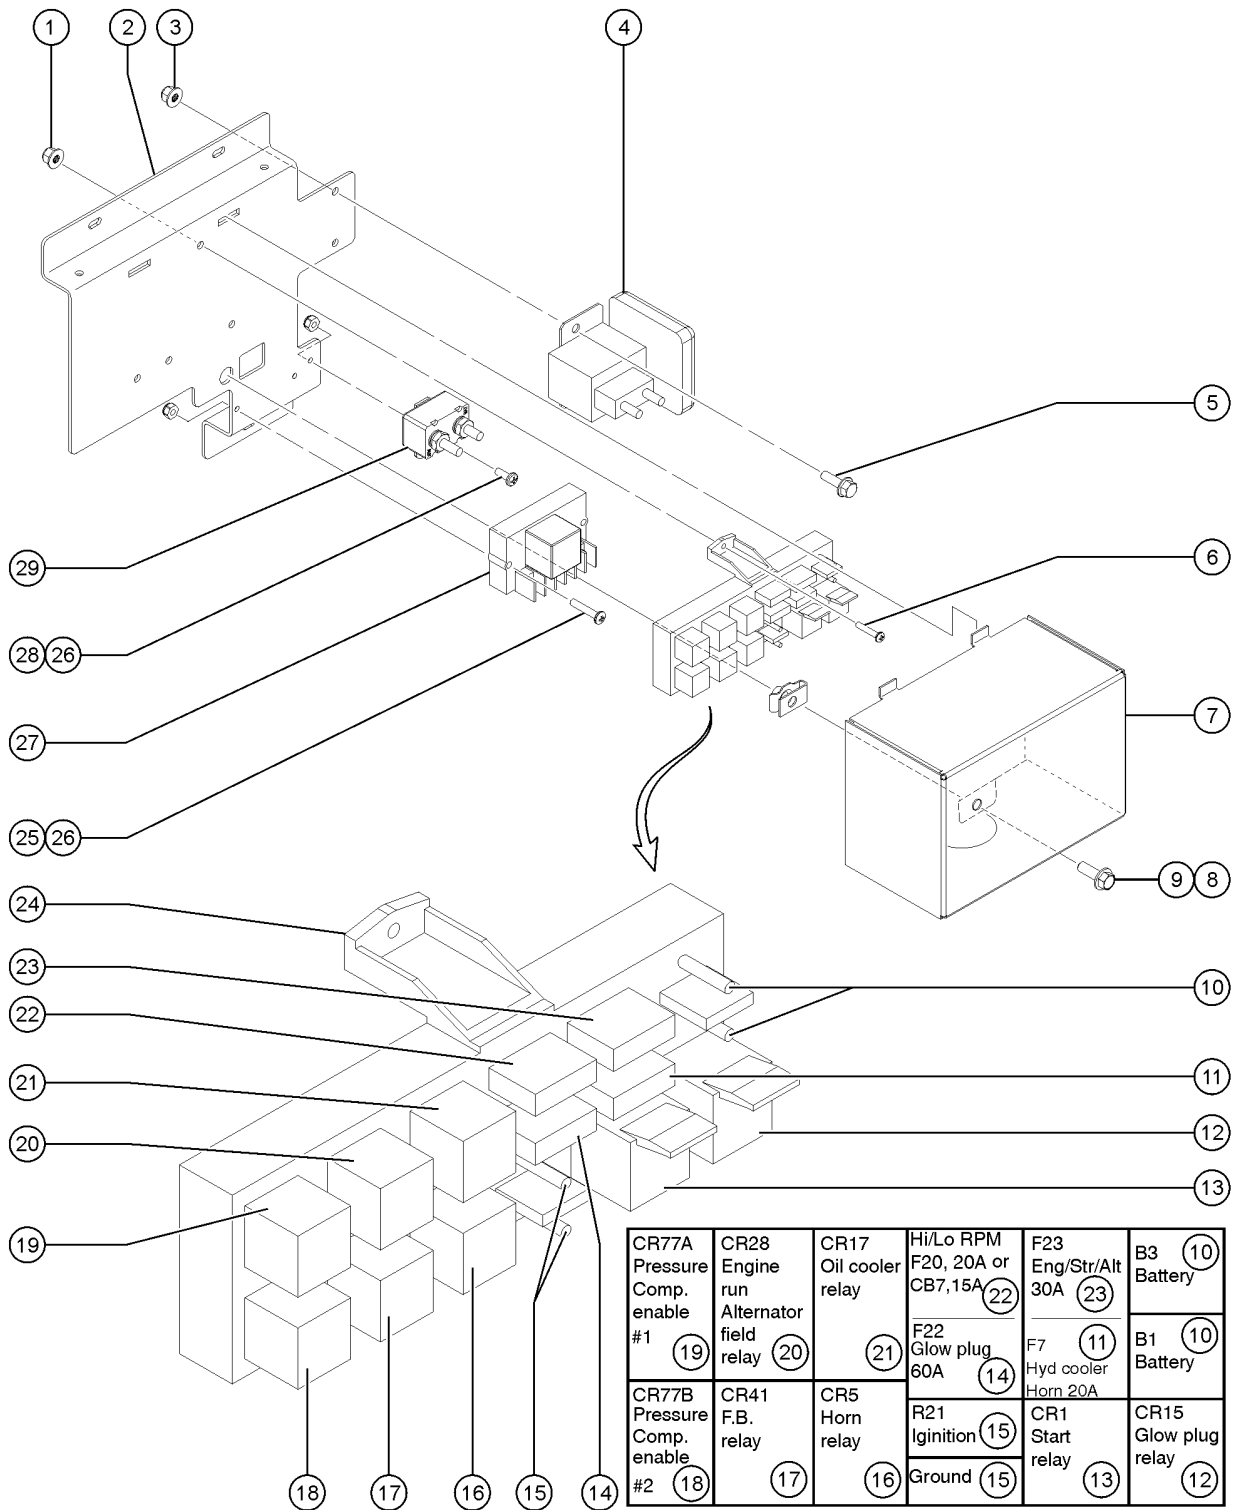

307.1 Engine Side, Relay Fuse Assembly

Item	Part No.	Description	Qty.
		For models with Deutz TD 2.9L4 or Perkins 854F-E34T Engine refer to 307.2 and 307.3	
1	6178GT	NUT,NYLOCK,10-32	
2	236337GT	FORMING,RELAY MOUNT	1
3	231513GT	NUT,TL FLG,M6-1.0,DIN6927,10,Z	
4	237068GT	SEPARATOR,DUAL BATTERY,100A	1
5	231532GT	SCREW,HHF,M6X20,DIN6921,10.9,Y	
6	49816GT	SCREW,PHILLIPS,PHM,10-32 X .75	
7	217189GT	COVER,RELAY	
8	232874GT	SCREW,HHF,M10-1.5X30,DIN6921,10.9,ZAB	
9	230074GT	SPRING CLIP,M10-1.5,1-6X19,ZAB	
10	106051GT	CONN,FEED THRU STUD (B3) Battery / (B1) Battery	1
10-	88164GT	CONN MAXI FUSE MODULE,4POS	
11	60536GT	FUSE,20 AMP,MAXI (F7) Hyd cooler / Horn, 20A	1
12	61225GT	RELAY,12VDC,70AMP,SEALED (CR15) Glow plug	1
12-	88162GT	CONN,POWER RLY MODULE,4POS	
13	61225GT	RELAY,12VDC,70AMP,SEALED (CR1) Start relay	1
13-	88162GT	CONN,POWER RLY MODULE,4POS	
14	101340GT	FUSE,60 AMP,MAXI (F22) Glow plug, 60A	1
15	106051GT	CONN,FEED THRU STUD (R21) Ignition / Ground	1
15-	88164GT	CONN MAXI FUSE MODULE,4POS	
16	34052GT	RELAY,SPDT,12V(AUTO) PLUG IN** (CR5) Horn relay	1
16-	88167GT	CONN,DUAL RLY MODULE,10 POS	
17	34052GT	RELAY,SPDT,12V(AUTO) PLUG IN** (CR41) Flashing beacon relay	1
17-	88167GT	CONN,DUAL RLY MODULE,10 POS	
18	34052GT	RELAY,SPDT,12V(AUTO) PLUG IN** (CR77B) Pressure Comp. enable #2	1
18-	88167GT	CONN,DUAL RLY MODULE,10 POS	
19	34052GT	RELAY,SPDT,12V(AUTO) PLUG IN** (CR77A) Pressure Comp. enable #1	1
19-	88167GT	CONN,DUAL RLY MODULE,10 POS