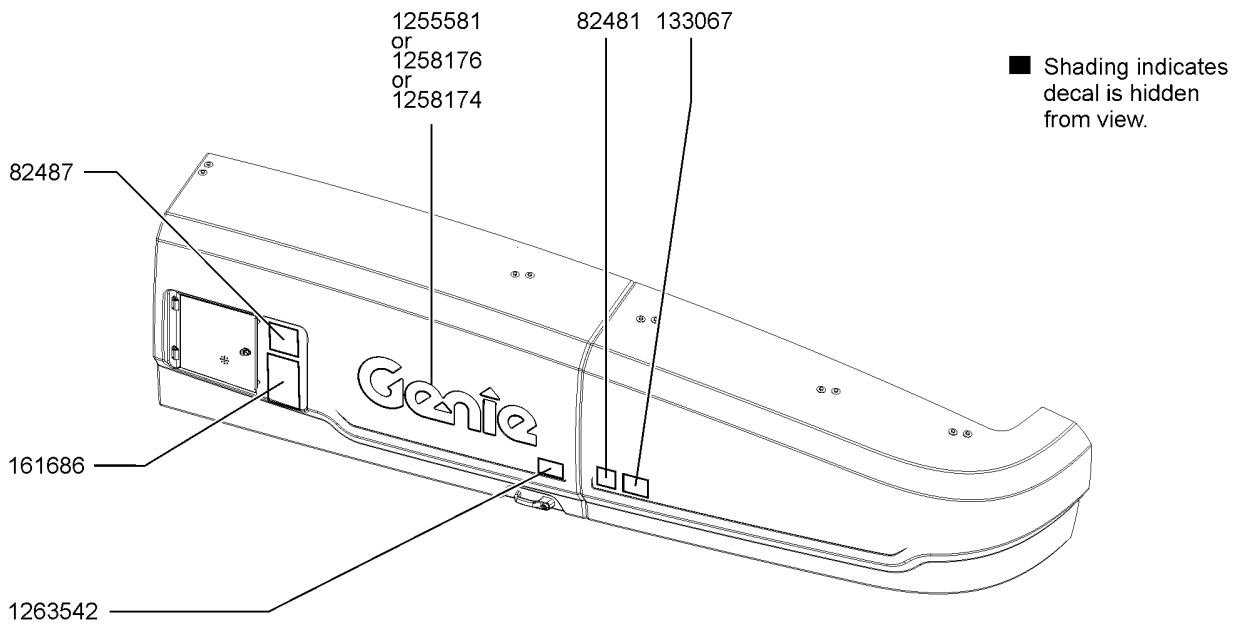

107.1 Decals with Symbols, Hydraulic Tank Side (to SN SX180H-744)

107.1 Decals with Symbols, Hydraulic Tank Side (to SN SX180H-744)

Item	Part No.	Description	Qty.
-	1302922GT	INSTRUCTIONS,INSTALL,COMP,SYMBOL, SX-180	1
-	1302923GT	DECAL KIT,SX-180,COMP,SYMBOL,ANSI & CE	1
1	38149GT	DECAL LABEL PATENTS	1
		(US only)	
2	44981GT	DECAL LABEL AIRLINE 110PSI	1
		Option, airline to platform	
3	82481GT	DECAL SYMBOL BATTERY SAFETY	1
4	82487GT	DECAL,SYMBOL-READ THE MANUAL	1
5	97757GT	DECAL,LABEL,OIL LEVEL IND	1
6	114252GT	DECAL,LABEL,TIP OVER LMT SWTCH	1
7	133067GT	DECAL,DANGER,ELEC.HAZ.STAY CLR	1
8	133205GT	DECAL,LABEL, ELECTRO HAZARD	1
9	161686GT	DECAL, E DOWN PROCEDURE SYM	1
		(CE only)	
10	230984GT	DECAL, GROUND CONTROL SPX	1
11	1254807GT	DECAL,LABEL,112 DB	1
		(CE only)	
12	1255581GT	DECAL,COSMETIC, 10" GENIE BLUE	1
13	1258174GT	DECAL,COSMETIC,10" GENIE WHITE	1
14	1258176GT	DECAL,COSMETIC,10" GENIE BLACK	1
15	1263540GT	DECAL, TIP OVER HAZARD	1
16	1263542GT	DECAL,IMPROPER OPERATION,SYMBOL	2
17	1263544GT	DECAL, BYPASS KEY SWITCH	1
18	1263545GT	DECAL, INSTR-BYPASS KEY SWITCH	1
19	1272242GT	DECAL,MACHINE REGISTRATION/OWNER TRANSFER	1
20	1287517GT	DECAL,TRANSITION PERIOD DEUTZ ENGINE	1
		(CE only)	
21	1291624GT	DECAL COSM,GENIE LIFT CONNECT,LEXAN COVER	1
22	1292512GT	DECAL COSM,GENIE LIFT CONNECT,ESN,SKU4-1	1
23	1292513GT	DECAL COSM,GENIE LIFT CONNECT,ESN,SKU4-2	1
24	1292514GT	DECAL COSM,GENIE LIFT CONNECT,ESN,SKU4-3	1
25	1292515GT	DECAL COSM,GENIE LIFT CONNECT,ESN,SKU4-4	1