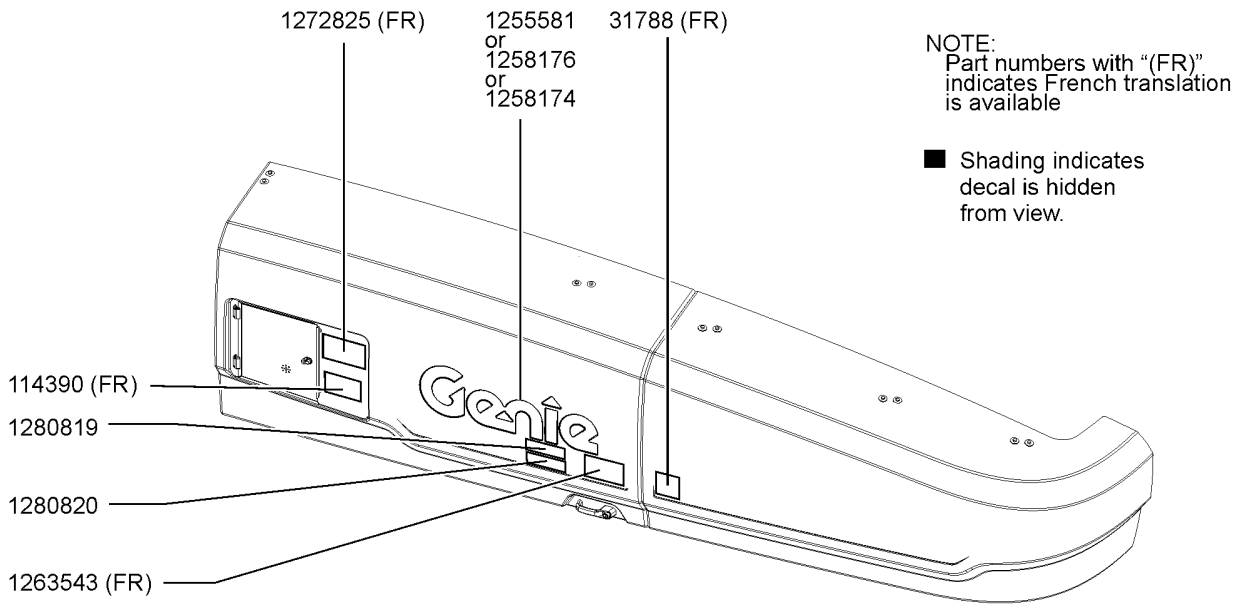

101.1 Decals with Words, Hydraulic Tank Side (to SN SX180H-744)

101.1 Decals with Words, Hydraulic Tank Side (to SN SX180H-744)

Item	Part No.	Description	Qty.
-	1302918GT	INSTRUCTIONS,INSTALL,COMP,WORD, SX-180	1
-	1302919GT	DECAL KIT,SX-180,COMP,WORD,ANSI & AUS	1
1	31788GT	DECAL,DANGER,BATTERY SAFETY***	1
2	38149GT	DECAL LABEL PATENTS	1
		(US only)	
3	44981GT	DECAL LABEL AIRLINE 110PSI	1
		Option, airline to platform	
4	52865GT	DECAL,ANNUAL INSP***	1
5	72999GT	DECAL,LABEL,PETRO CANADA***	1
		Option, hydraulic oil	
6	82161GT	DECAL,LABEL,UCON HYDROLUBE	1
		Option, hydraulic oil	
7	82314GT	DECAL,DANGER,TIP-OVER	1
8	82366GT	DECAL, LABEL - CHEVRON RANDO	1
		Option, hydraulic oil	
9	97757GT	DECAL,LABEL,OIL LEVEL IND	1
10	97865GT	DECAL,WARN,ELECTRO HAZARD	1
11	114390GT	DECAL,DANGER,ELECT HAZARD***	1
12	230984GT	DECAL, GROUND CONTROL SPX	1
13	1255581GT	DECAL,COSMETIC, 10" GENIE BLUE	1
14	1258174GT	DECAL,COSMETIC,10" GENIE WHITE	1
15	1258176GT	DECAL,COSMETIC,10" GENIE BLACK	1
16	1263541GT	DECAL, TIP OVER HAZARD	1
17	1263543GT	DECAL, IMPROPER OPERATION	2
18	1263544GT	DECAL, BYPASS KEY SWITCH	1
19	1263545GT	DECAL, INSTR-BYPASS KEY SWITCH	1
20	1266019GT	DECAL, LABEL, SHELL TELLUS	1
21	1272242GT	DECAL,MACHINE REGISTRATION/OWNER TRANSFER	1
22	1272825GT	DECAL,OPERATOR INST, GROUND CONT	1
23	1280819GT	DECAL,WARNING,CANCER AND REPRODUCTIVE HARM, PROP 65	1
24	1280820GT	DECAL,FUEL,DIESEL EXHAUST, PROP 65	1
25	1291624GT	DECAL COSM,GENIE LIFT CONNECT,LEXAN COVER	1
26	1292512GT	DECAL COSM,GENIE LIFT CONNECT,ESN,SKU4-1	1