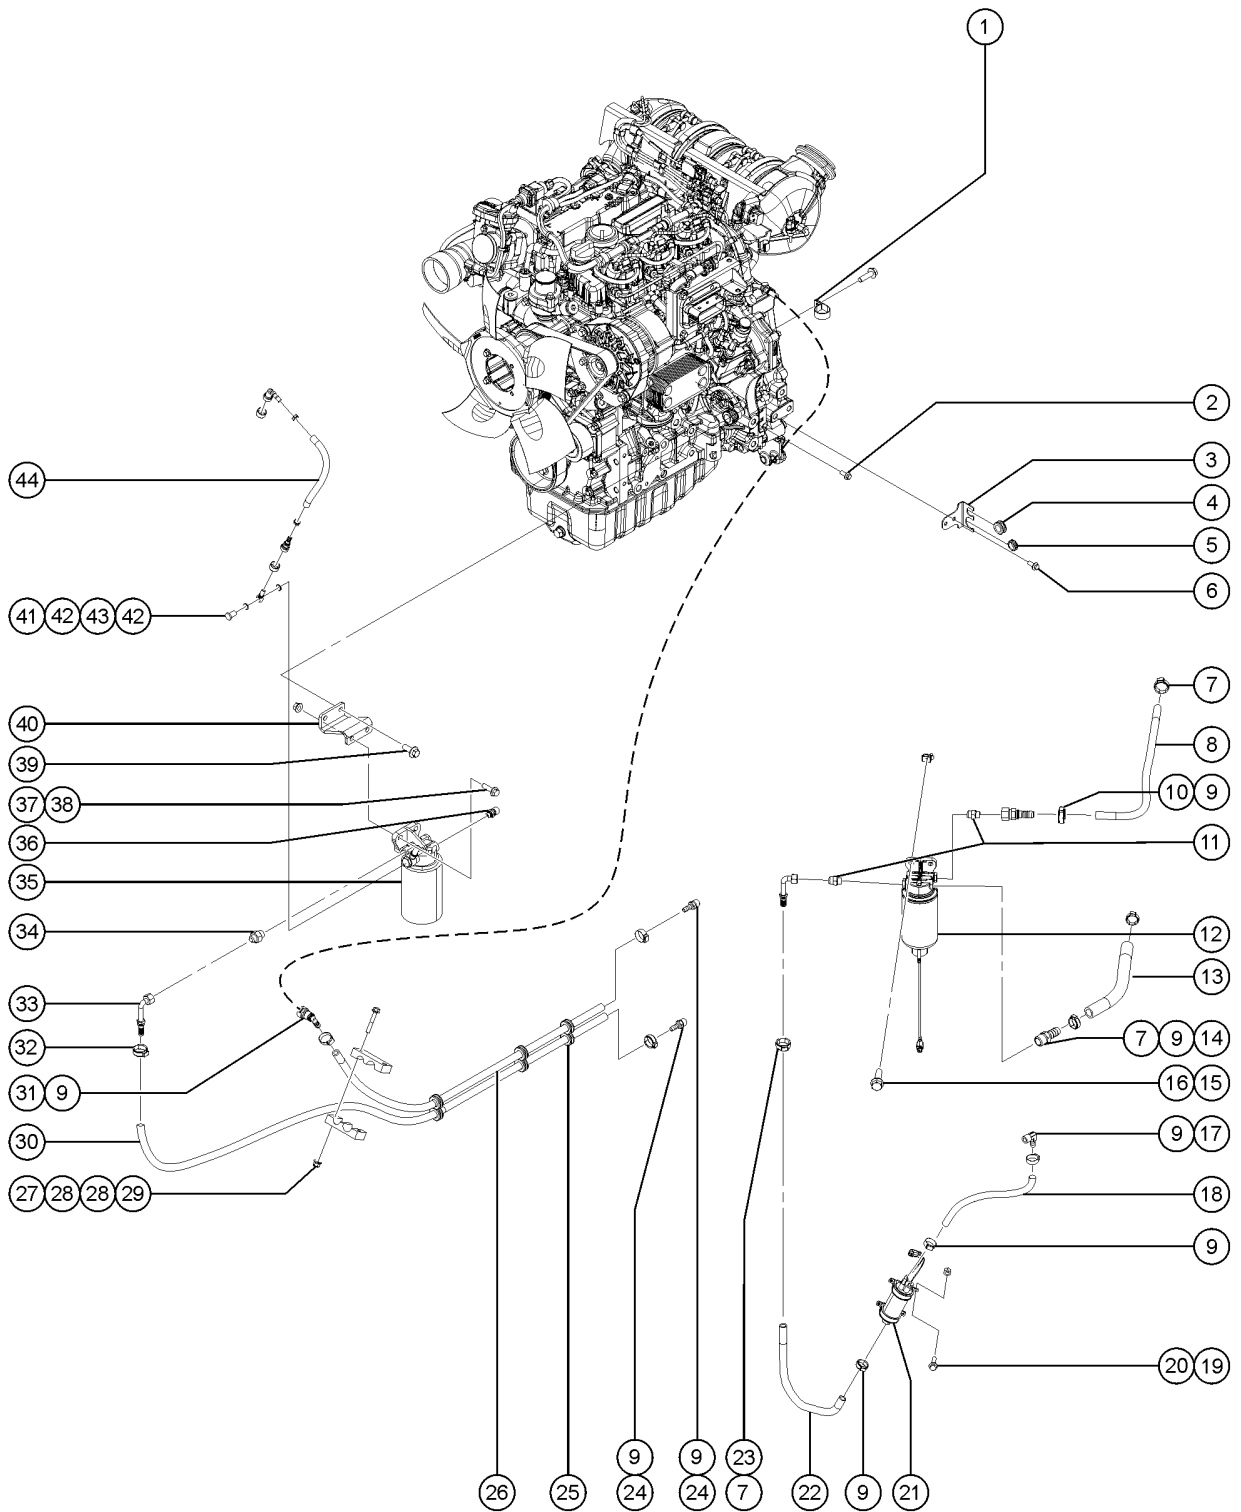

424.1 Deutz TCD 2.2L, Stage V - View 7 (from SN SX180H-743)

424.1 Deutz TCD 2.2L, Stage V - View 7 (from SN SX180H-743)

Item	Part No.	Description	Qty.
1	56424GT	CLAMP,1.25X.5 RUBBER-CUSHION Due to Stage V regulations, many engine replacement parts require the engine serial number at time of order placement. When ordering engine parts please have both machine and engine serial numbers available. For internal engine parts, contact engine dealer	1
2	1258505GT	SCREW,HHC,M12-1.75X20,DIN933,10.9,ZAB	1
3	1257888GT	FORMING, ENGINE HARNESS SUPPOR	1
4	124962GT	GROMMET,RUBBER,1.0 X 1.25X1.5	1
5	106923GT	GROMMET,RUBBER .38X1.38X1.0	1
6	1255806GT	SCREW,HHF,M12-1.75X20,DIN6921,10.9,ZAB	2
7	822087GT	CLAMP,HOSE,1EAR,25/32	
8	1253181GT	HOSE,FUEL,1/2" GATES RLA,20.625"	
9	81154GT	CLAMP,HOSE,SIZE .31 > .91	10
10	824635GT	FITTING,STR,1/2 HS X 3/4-16,JI	1
11	162209GT	FITTING,CONN,16MM-8MJ	2
12	236260GT	FILTER, FUEL PRE-FILTER, SPIN-ON, DEUTZ	
13	1253183GT	HOSE,FUEL,1/2" GATES RLA,7.625"	
14	824471GT	FITTING,3/8 NPT TO 1/2 BARB	
15	1255537GT	SCREW,HHF,M8-1.25X30,DIN6921,1	2
16	230820GT	SPRING CLIP, M8-1.25, 0.8-4.0 X 13, ZAB	2
17	27904GT	HOSE END,BARBED,RIGID,90DEG6-6	1
18	1253179GT	HOSE,FUEL,3/8" GATES RLA, 22.0	
19	218458GT	SCREW,HHF,M5-0.8X20,DIN6921,10.9,ZAB	4
20	1255753GT	NUT,FLG,M5-0.8,DIN6923,8,ZAB	4
21	214691GT	FUEL LIFT PUMP, DEUTZ D 2.9	1
22	1254848GT	HOSE,FUEL,1/2" GATES RLA,16.75"	
23	162207GT	FITTING,ELBOW,8GS-8FJX90S	1
24	27901GT	HOSE END,BARBED,RIGID,-6-6	2
25	60584GT	GROMMET,RUBBER .75 X .19 X 1**	6
26	1252898GT	HOSE,FUEL,3/8",GATES RLA,53.25	1
27	1283013GT	NUT,NYLOCK FLG,M6-1.0,DIN6926,10,ZAB	2