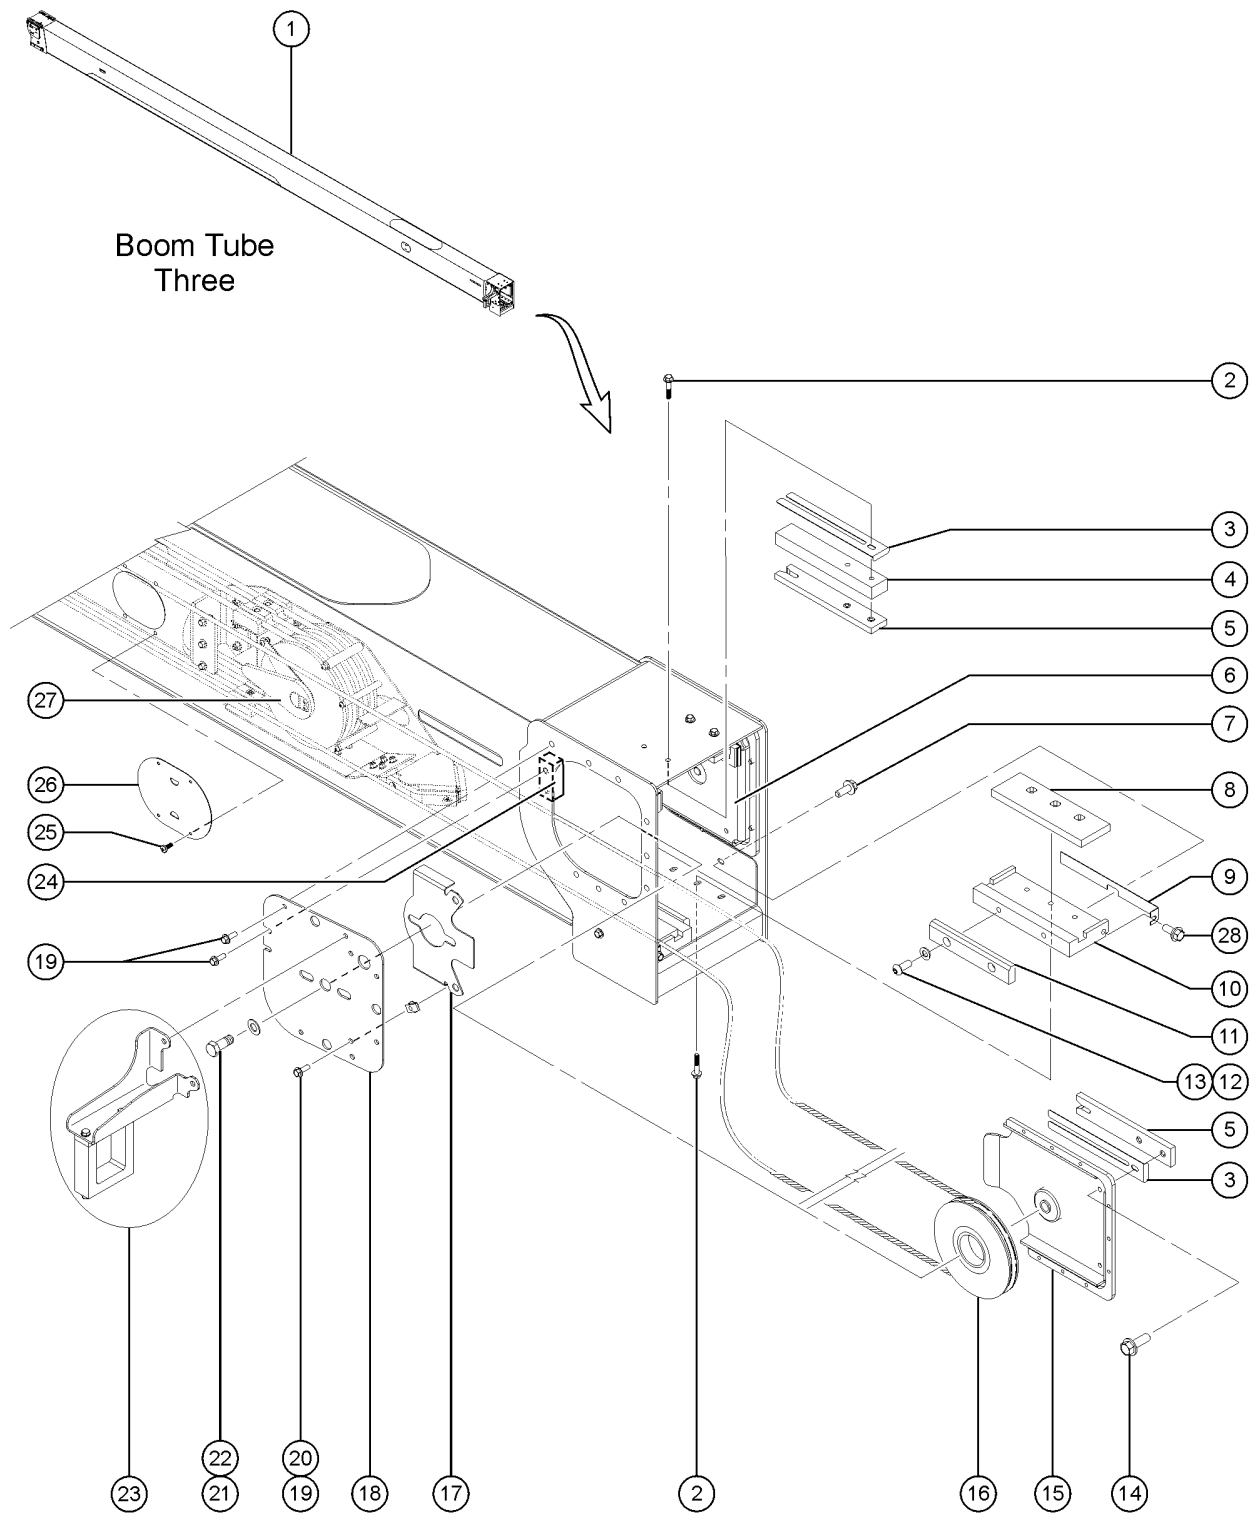

513.1 Boom Tube Three - Wear Pads, View 1

513.1 Boom Tube Three - Wear Pads, View 1

Item	Part No.	Description	Qty.
1	230891GT	WELDMNT,EXT. BOOM #3	1
2	232952GT	SCREW,HHF,M10-1.5X50,DIN6921,10.9,ZAB	
3	822602GT	SHIM, WEAR PAD, 300 X 50	
4	236229GT	SPACER,WEAR PAD,300 X 50 X 25	2
5	236236GT	WEAR PAD, 300X50X15, BLACK	4
6	232903GT	WELDMNT,RT B4 EXT SHV MNT,IN (Engine side)	1
7	237352GT	SCREW,HHF,M10-1.5X16,DIN6921,10.9,ZAB	
8	825542GT	WEARPAD,280MM X 90MM X 3/4IN	2
9	823069GT	SHIM,CHANNEL WEARPAD,RIGHT,16G to SN 334	
9-	1256925GT	SHIM,CHANNEL WEARPAD,16G from SN 335	
10	823145GT	MACHINING, B3 WEARPAD FIXTURE to SN 334	2
10-	1257068GT	MACHINING, B3 WEARPAD FIXTURE from SN 335	
11	822092GT	WEARPAD, 1.75" X .75" X 250MM	2
12	237735GT	SCREW,BHC,M10-1.50X25,10.9,ZAB	
13	824145GT	WASHER,FLAT,M10,DIN125,ZAB	
14	231088GT	SCREW,HHF,M10-1.5X20,DIN6921,1	
15	232902GT	WELDMNT,LT B4 EXT SHV MNT,IN (Tank side)	1
16		Ref. SHEAVE, EXTEND B4 (Refer to 506.1)	2
17	232918GT	FORMING,SHEAVE SPACER (Same part on engine side)	2
18	232908GT	PLATE,B3 REAR,B4 EXT SHEAVE CV (Same part on engine side)	2
19	232874GT	SCREW,HHF,M10-1.5X30,DIN6921,10.9,ZAB	4
20	230074GT	SPRING CLIP,M10-1.5,1-6X19,ZAB	4
21	232984GT	SCREW,HHC,M20-2.5X50,DIN933,10	2
22	231510GT	WASHER,FLAT,M20,DIN6916,HRD,ZAB	2
23		Ref. FORMING, CT GUIDE MOUNT, B3 (Refer to 503.1, item 15)	
24	236290GT	WEAR PAD,SPACER,CBL GUIDE (Same part on engine side)	2
25	826173GT	SCREW,PHPM-ST,M6-1.0X12,DIN750	
26	232895GT	PLATE, INSPECTION COVER	2