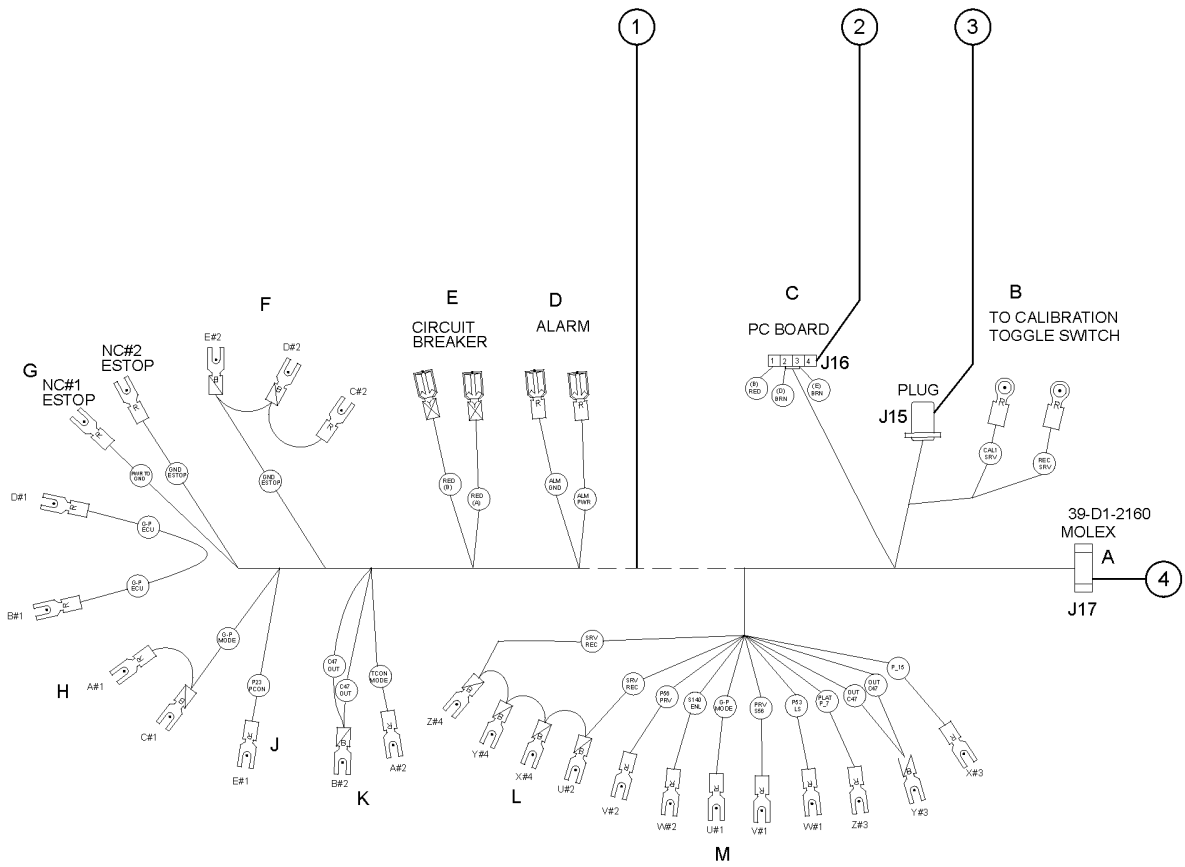

315.131 Harness, Ground Control Box, Super-X

315.131 Harness, Ground Control Box, Super-X

<i>Item</i>	<i>Part No.</i>	<i>Description</i>	<i>Qty.</i>
-	214330GT	HARNESS, GROUND CONTROL BOX	1
1	75640GT	WIRE LOOM,3/4 DIA.	8
2	60540GT	CONN,RECEP 4 WAY, SINGLE ROW	1
3	73717GT	CONN,RECEP 4 WAY,12-14GA FL***	1
3-	60526GT	LOCK,RECEP 4 WAY,12-14GA	1
4	81546GT	CONN,MOLEX 16 WAY	1