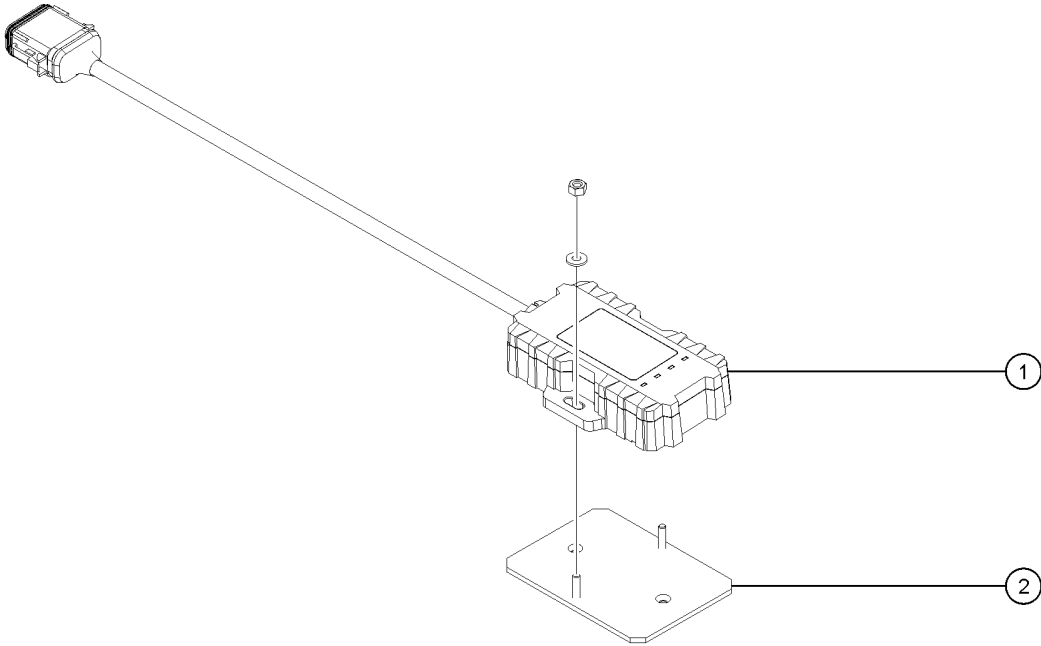

818.2 Pass Option, Deutz TCD 2.2L Stage V (from SN SX180H-743)

<i>Item</i>	<i>Part No.</i>	<i>Description</i>	<i>Qty.</i>
1	1294799GT	ADAPTER, AIR INTAKE, 3.0" TO 2.4"	1
2	30971GT	CLAMP,HOSE,3.0"	2
3	1289536GT	VALVE, PASS DEUTZ T4	1
4	1294803GT	ADAPTER, AIR INTAKE, 3" TO 2.375"	1
5	45435GT	CLAMP,HOSE,2.50"	1
6	1294800GT	PIPE, CAC TO INTAKE, TCD 2.2L, STG V	1
7	1277924GT	NUT,NYLOCK FLG,1/4-20,F,ZAG	4
8	824078GT	SCREW,HHF,1/4-20X.75,8,ZAG	2
9	824080GT	SCREW,HHF,1/4-20X1.25,8,ZAG	2
10	1264229GT	BRACKET, POSITIVE AIR SHUTOFF	1
11	219508GT	CLAMP, FIXED DIA, NYLON, 3/8"	1
12	1291573GT	CONTROLLER, VCU, DEUTZ 2.9	1
13	1290107GT	HARNESS, MODULE, ESTOP, PASS	1

819.1 Telematics Option