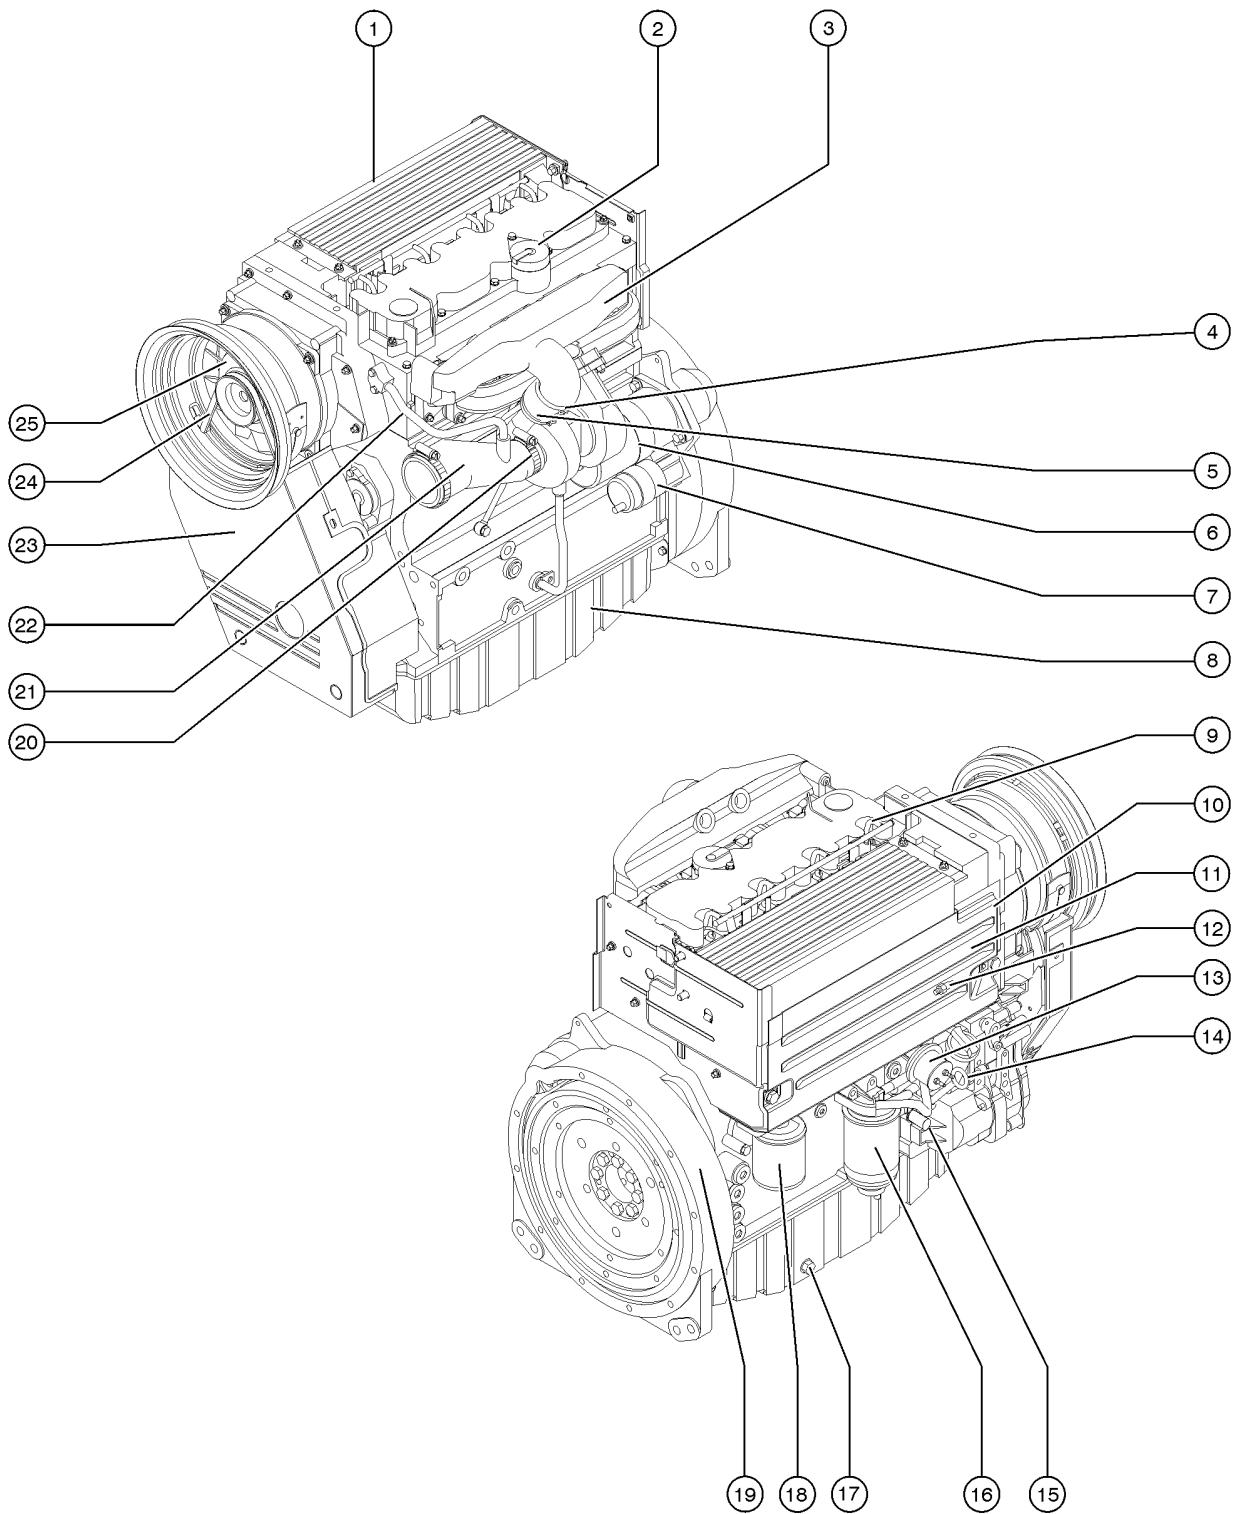

401.1 Deutz TD2011-L04i Engine - View 1

Item	Part No.	Description	Qty.
12	T114678GT	SHUTDOWN SOLENOID,12V, DEUTZ ..... (includes o-ring)	1
12-	58256GT	SOLENOID CABLE ASSY***	
12-	72255GT	CONNECTOR, DEUTZ FUEL SHUTOFF* ..... Does not include 45782 DIODE	
12-	45782GT	DIODE,6 AMP,200 PIV,BULK	
13	58299GT	SENDING UNIT,OIL PRESS.,DEUTZ*	1
14	52352GT	DIPSTICK-F3L1011F (DEUTZ)	
15	111668GT	PUMP,FUEL 2011 DEUTZ ***	
15-	111402GT	O-RING, FUEL LIFT PUMP	
16	29560GT	FILTER,FUEL/WTR SEP, DTZ 1008 ..... Genie Genuine Part. See PN 1254826 for compatible aftermarket replacement.	1
16-	58566GT	FILTER HEAD (29560)	
16-	1254826GT	FUEL FILTER W/SEP,DEUTZ,1008 ..... Genie Aftermarket Part. Filter for Deutz F3L 1011F Engine.	1
17	102587GT	PLUG,ENGINE OIL,DEUTZ F4L2011	1
18	49924GT	FILTER,OIL,DEUTZ F4L1011F ..... Genie Genuine Part. See PN 1255653 for compatible aftermarket replacement.	1
18-	1255653GT	FILTER,OIL,DEUTZ,REPLACEMENT ..... Genie Aftermarket Part. Compatible with Genie Genuine Part 49924.	1
19	102580GT	FLYWHEEL HOUSING DEUTZ F4L2011	1
20	30971GT	CLAMP,HOSE,3.0"	
21	226103GT	INLET REDUCER,TD 2011L04I	
22	226104GT	BREATHER PIPE, TD 2011L04I	
22-	226105GT	GASKET,BREATHER PIPE (226104)	
23	146061GT	V-BELT GUARD, DEUTZ 2011	1
24	58630GT	V-BELT, DEUTZ TD2011LOAI	
25	58249GT	ALTERNATOR, DEUTZ,BF4L2011***	1
25-	1280590GT	PULLEY,ALTERNATOR,DEUTZ BF4L2011 ..... for 58249	
25-	1280591GT	SPACER,ALT PULLEY,DEUTZ BF4L2011 ..... for 58249