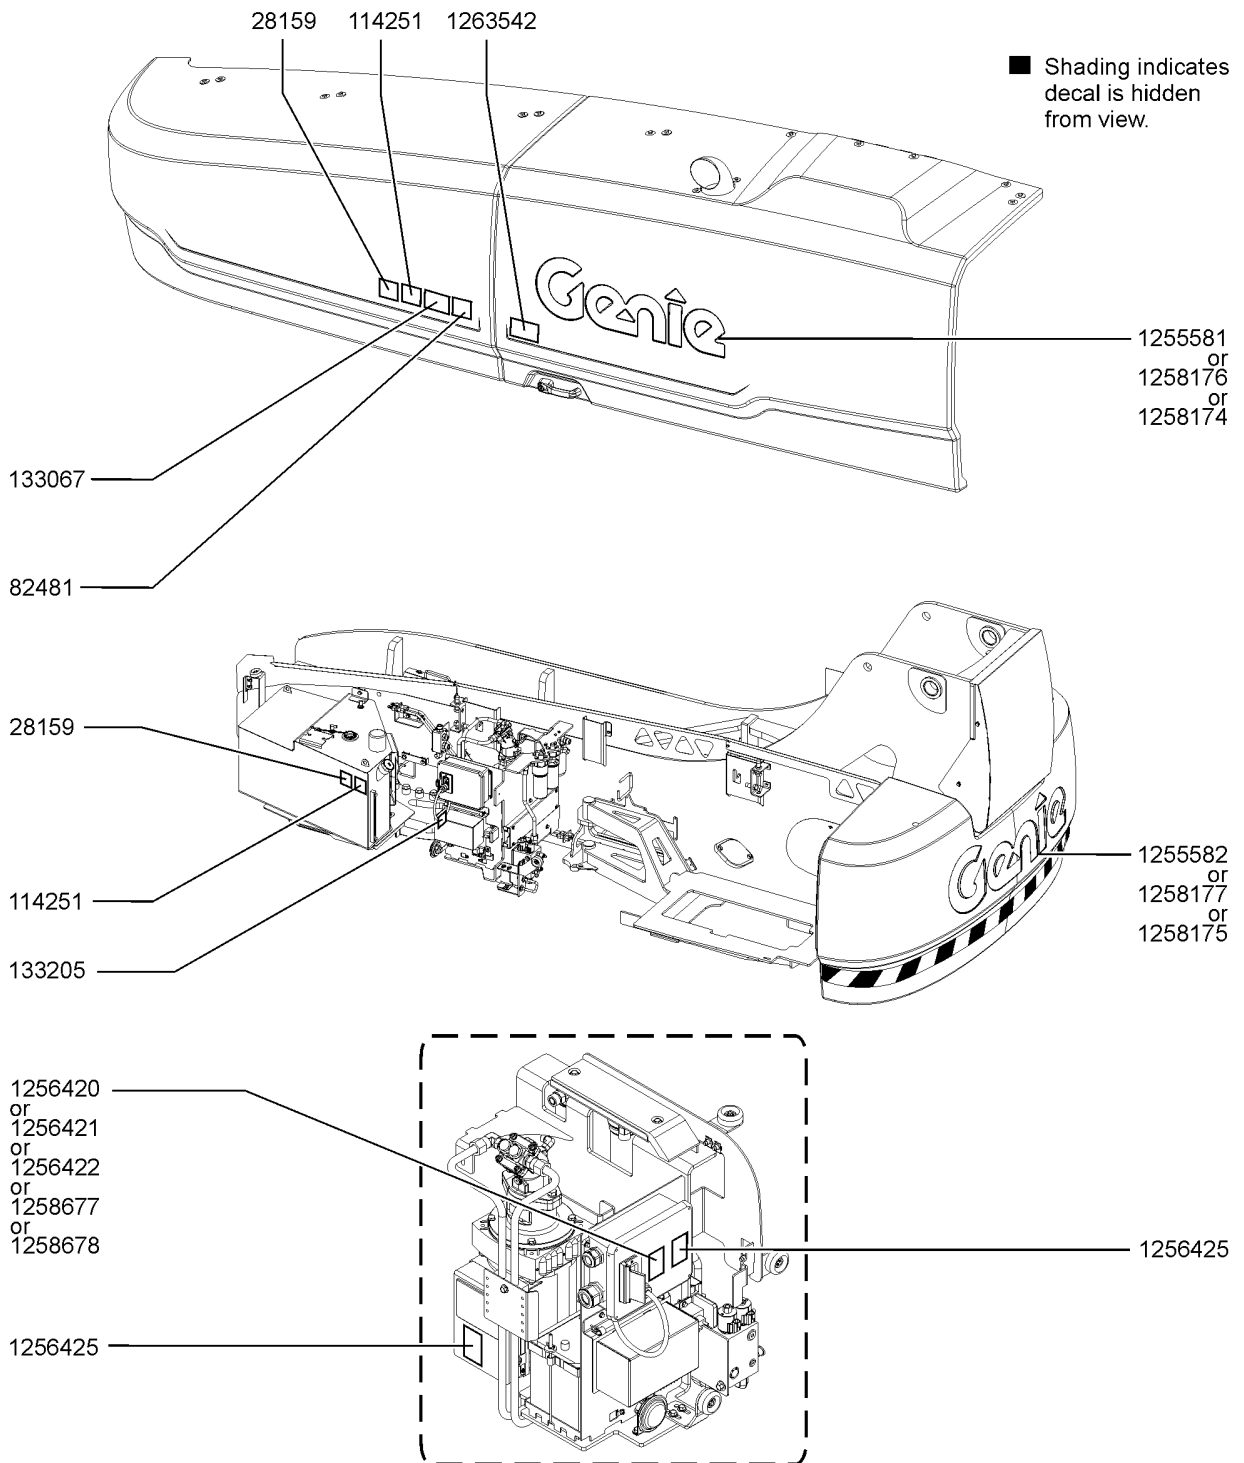

109.1 Decals with Symbols, Engine Side (to SN SX180H-744)

109.1 Decals with Symbols, Engine Side (to SN SX180H-744)

Item	Part No.	Description	Qty.
1	28159GT	DECAL,LABEL,DIESEL FUEL	2
2	82481GT	DECAL SYMBOL BATTERY SAFETY	1
3	114251GT	DECAL,LABEL,NO SMOKING,SYMB	2
4	133067GT	DECAL,DANGER,ELEC.HAZ.STAY CLR	1
5	133205GT	DECAL,LABEL, ELECTRO HAZARD	1
6	1255581GT	DECAL,COSMETIC, 10" GENIE BLUE	1
7	1255582GT	DECAL COSMETIC,15" GENIE BLUE	1
8	1256420GT	DECAL, POWER TO PLATFORM, 208V/115V 60HZ	1
		Option	
9	1256421GT	DECAL, POWER TO PLATFORM, 220V	1
		Option	
10	1256422GT	DECAL, POWER TO PLATFORM, 415V	1
		Option	
11	1256425GT	DECAL, DANGER, ELECTROCUTION HAZARD, SYMBOL	2
		Option	
12	1258174GT	DECAL,COSMETIC,10" GENIE WHITE	1
13	1258175GT	DECAL COSMETIC,15" GENIE WHITE	1
14	1258176GT	DECAL,COSMETIC,10" GENIE BLACK	1
15	1258177GT	DECAL COSMETIC,15" GENIE BLACK	1
16	1258677GT	DECAL, POWER TO PLATFORM, 240V 50HZ	1
		Option	
17	1258678GT	DECAL, POWER TO PLATFORM, 220V	1
		Option	
18	1263542GT	DECAL,IMPROPER OPERATION,SYMBOL	1