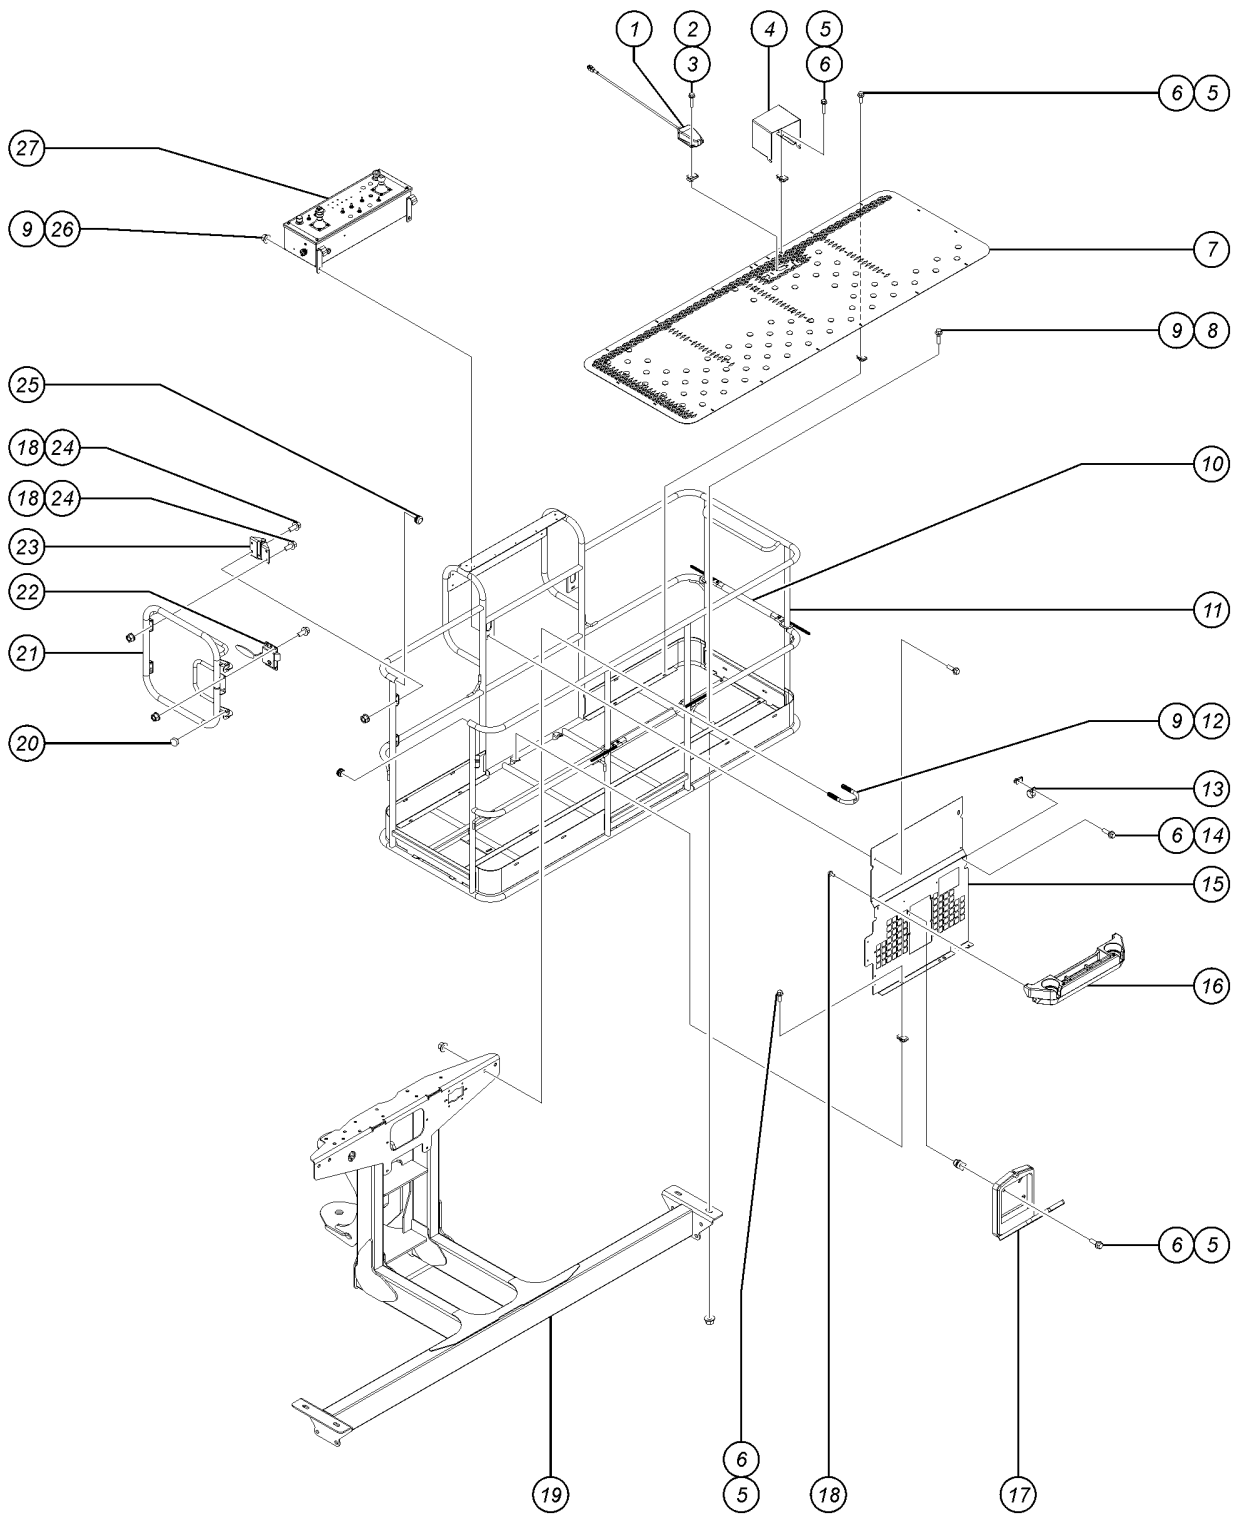

602.3 Platform Installation (From SN SX180H-685)

602.3 Platform Installation (From SN SX180H-685)

Item	Part No.	Description	Qty.
A	1269113GT	OPTION, 8' PLATFORM W/SIDE SWING GATE Complete 8' platform assembly. Order decals separately. Refer to Section 100.	
B	1272303GT	ASSY,6FT PLAT DUAL LG,BLANK W/SIDE SWING GATE Complete 6' platform assembly (North America, Australia markets). Order decals separately. Refer to Section 100.	
B	1278858GT	6' PLATFORM W/SIDE SWING GATE KIT CE Complete 8' platform assembly (CE market). Order decals separately. Refer to Section 100.	
C	107860GT	PLATE,PLAT.CONTROL BOX SPACER	2
1	227515GT	ASSEMBLY,FOOT SWITCH	1
2	1269641GT	SCREW,HHF-S,10-24X1,5,ZAG	2
3	73575GT	SPRING CLIP,10-24,ZINC	2
4	147121GT	COVER, FOOT SWITCH, LARGE	1
5	824078GT	SCREW,HHF,1/4-20X.75,8,ZAG	
6	56912GT	SPRING CLIP,1/4-20,.025-.15X.5	
7	73478GT	FLOORING, 8 FT PLATFORM*** (8 feet platform)	1
7B	1267746GT	FLOORING, 72X30 PLATFORM (6 feet platform)	1
8	824091GT	SCREW, HHF, 3/8-16 X 1.25, 8, ZAG	4
9	824029GT	NUT,TL FLG,3/8-16,G,ZAG	10
10	12448GT	SLIDING MID-RAIL ASSY. (8 feet platform)	2
10B	12448GT	SLIDING MID-RAIL ASSY. (6 feet platform)	1
11	1265372GT	WELDMENT, 96X36, TRI ENTRY PLA (8 feet platform) (includes item 10)	1
11B	1265826GT	WELDMENT, SIDE-ENTRY PLATFORM, 6' (6 feet platform) (includes item 10)	1
12	1251600GT	U-BOLT, FLATTENED, 1.5 X 3/8	2
13	56424GT	CLAMP,1.25X.5 RUBBER-CUSHION	2
14	824079GT	SCREW,HHF,1/4-20X1,8,ZAG	2
15	1275088GT	FORMING, ALUM. DECAL PLATE	1
16	1289552GT	KIT, PLATFORM WORK TRAY	1
17	24514GT	BOX,INSTRUCTION STORAGE	1
18	1256855GT	SCREW,HHF,1/4-20X.625,8,ZAG	16
19		Ref. PLATFORM SUPPORT (refer to 601.1)	1
20	43392GT	BUMPER,BATTERY BOX & RAILS	2
21	1265397GT	WELDMENT, SWING GATE	1