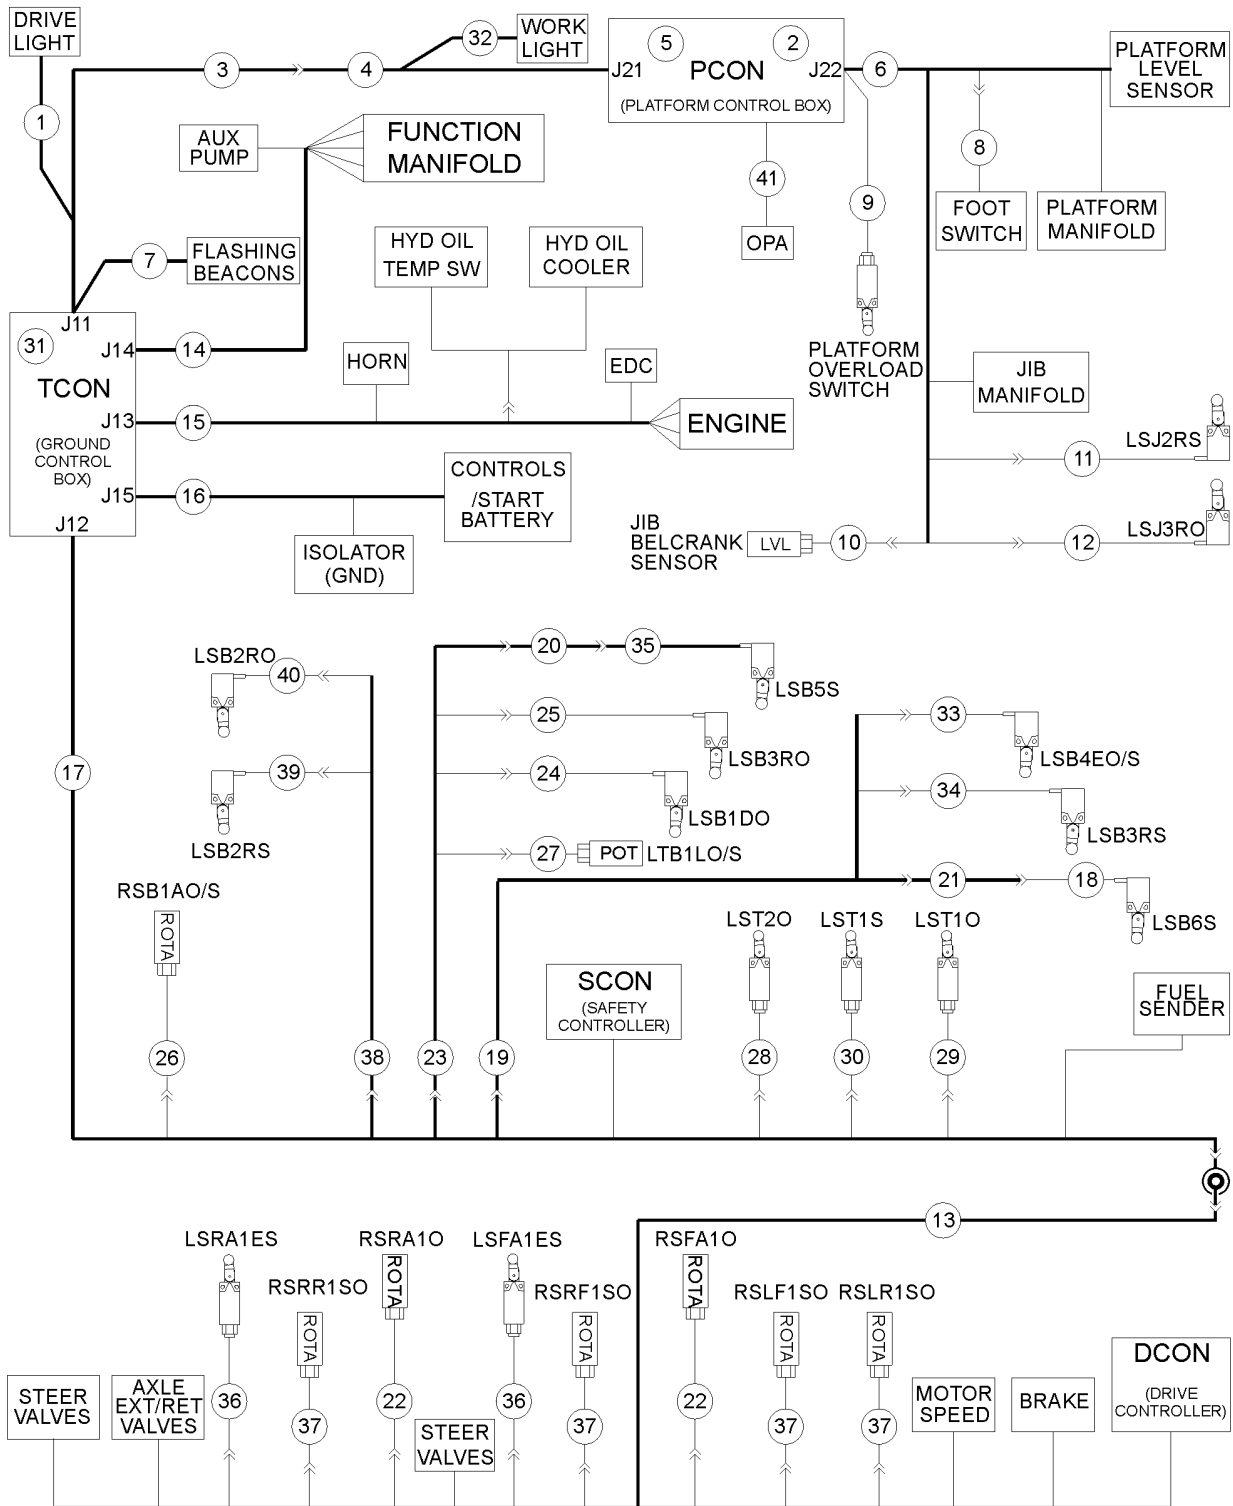

315.1 Wire Harness Diagram - View 1

Item	Part No.	Description	Qty.
A	1264824GT	KIT, TRC RETROFIT,ALC1000ML Telematics (includes 1264836)	1
-	1264836GT	INSTRN, TRC RETROFIT,ALC1000ML	1
1	823521GT	HARNESS, LIGHTS, SUPER X (Refer to 315_101)	1
1-	19274GT	RELAY,SPDT,12V(AUTO)**	1
1-	67505GT	FUSE,10 AMP,ATC	1
2	214332GT	HARNESS, PCON TOGGLE SWITCH, S (Refer to 315_102)	1
3	236265GT	HARNESS, LOWER BOOM CABLE, SUPER-X (Refer to 315_103)	1
4	236263GT	HARNESS, UPPER BOOM CABLE, (Refer to 315_104) to SN SX180H-744	1
4A	1279073GT	HARNESS, UPPER BOOM CABLE (Refer to 315_104A) from SN SX180H-745	1
5	214331GT	HARNESS, PCON JOYSTICK, SUPER (Refer to 315_105)	1
6	236408GT	HARNESS, PLATFORM/JIB, SUPER X (Refer to 315_106) to SN SX180H-612	1
6A	1274905GT	HARNESS, PLATFORM/JIB, LOOP (Refer to 315_106A) from SNSX180H-613 to SN SX150H-744	1
6B	1279074GT	HARNESS, PLATFORM/JIB, LOOP (Refer to 315_106B) from SN SX180H-745	1
7	236409GT	HARNESS, FLASHING BEACON (Refer to 315_107)	1
8	61322GT	FOOT SWITCH W/PIGTAIL (Refer to 315_108)	1
9	146399GT	ASSY, LS, LOAD SENSE, ALC1000 (Refer to 315_109) to SN SX180H-744	1
9A	1270278GT	LOAD CELL,J1939,650KG/1433LB (Refer to 808.2) from SN SX180H-745	1
10	50813GT	SENSOR,TILT,PCON (PLASTIC)****	1
11	236393GT	SW ASSY, JIB ROT CCW, SAFETY (Refer to 315_111)	1
12	236394GT	SWITCH ASSY, JIB ROTATED CCW (Refer to 315_112)	1
13	232987GT	HARNESS, DRIVE, SUPER X (Refer to 315_113) to SN SX180H-604	1
13A	1271514GT	HARNESS,DRIVE CHASSIS (Refer to 315_113A) from SN SX180H-605	1
14	232990GT	HARNESS, FUNCTION MANIFOLD, SUPER X 180RJ (Refer to 315_114)	1
15	232988GT	HARNESS, DEUTZ ENGINE, TD2011L (Refer to 315_115) (Deutz TD2011 models) To SN SX180H-702	1
15-	1291165GT	HARNESS, DEUTZ ENGINE, TD2011L04i (Refer to 315_115A) (Deutz TD2011 models) From SN SX180H-703	1
15B	1257246GT	HARNESS, DEUTZ 2.9, TIER 4, SUPER X (Refer to 315_115B) (Deutz TD 2.9L4 models) To SN SX180H-702	1
15B-	1291193GT	HARNESS, DEUTZ 2.9, TIER 4, SUPER X (Refer to 315_115BB) (Deutz TD 2.9L4 models) From SN SX180H-703	1
15C	232989GT	HARNESS, PERKINS ENGINE, 1104D (Refer to 315_115C) (Perkins 1104D models) To SN SX180H-702	1