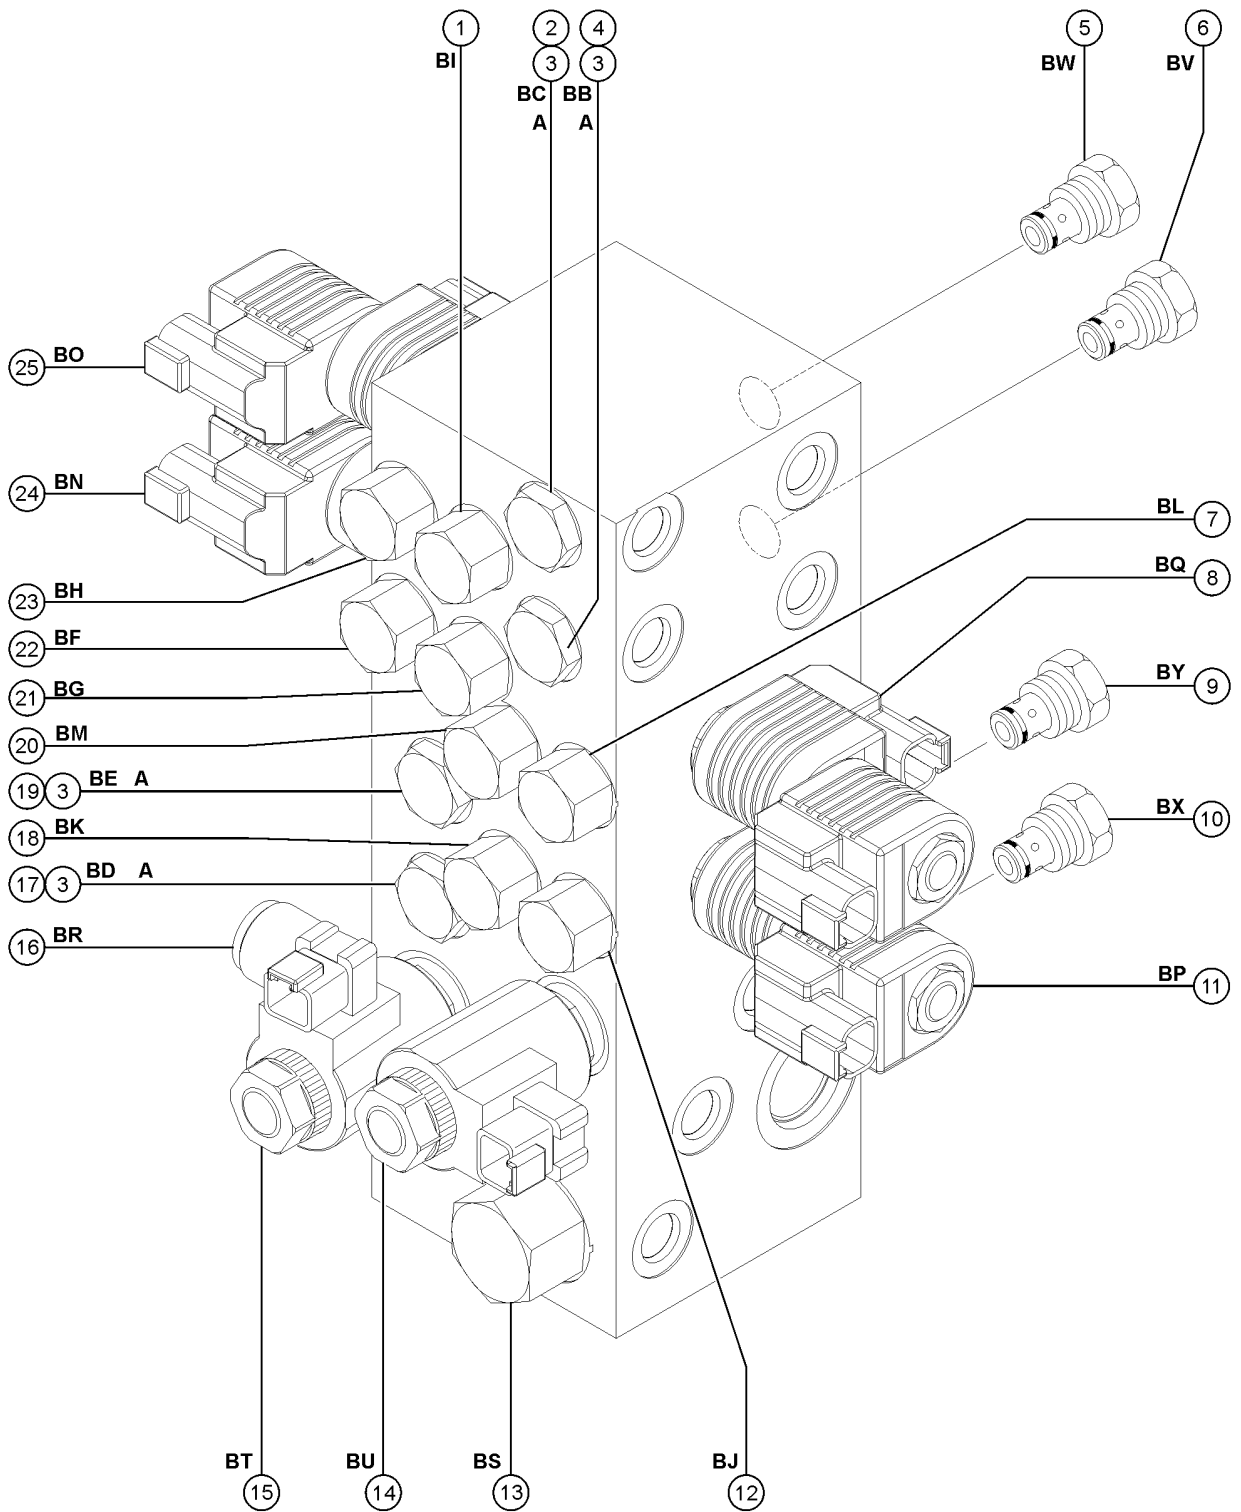

702.1 Steer and Axle Manifold (to SN SX180H-604)