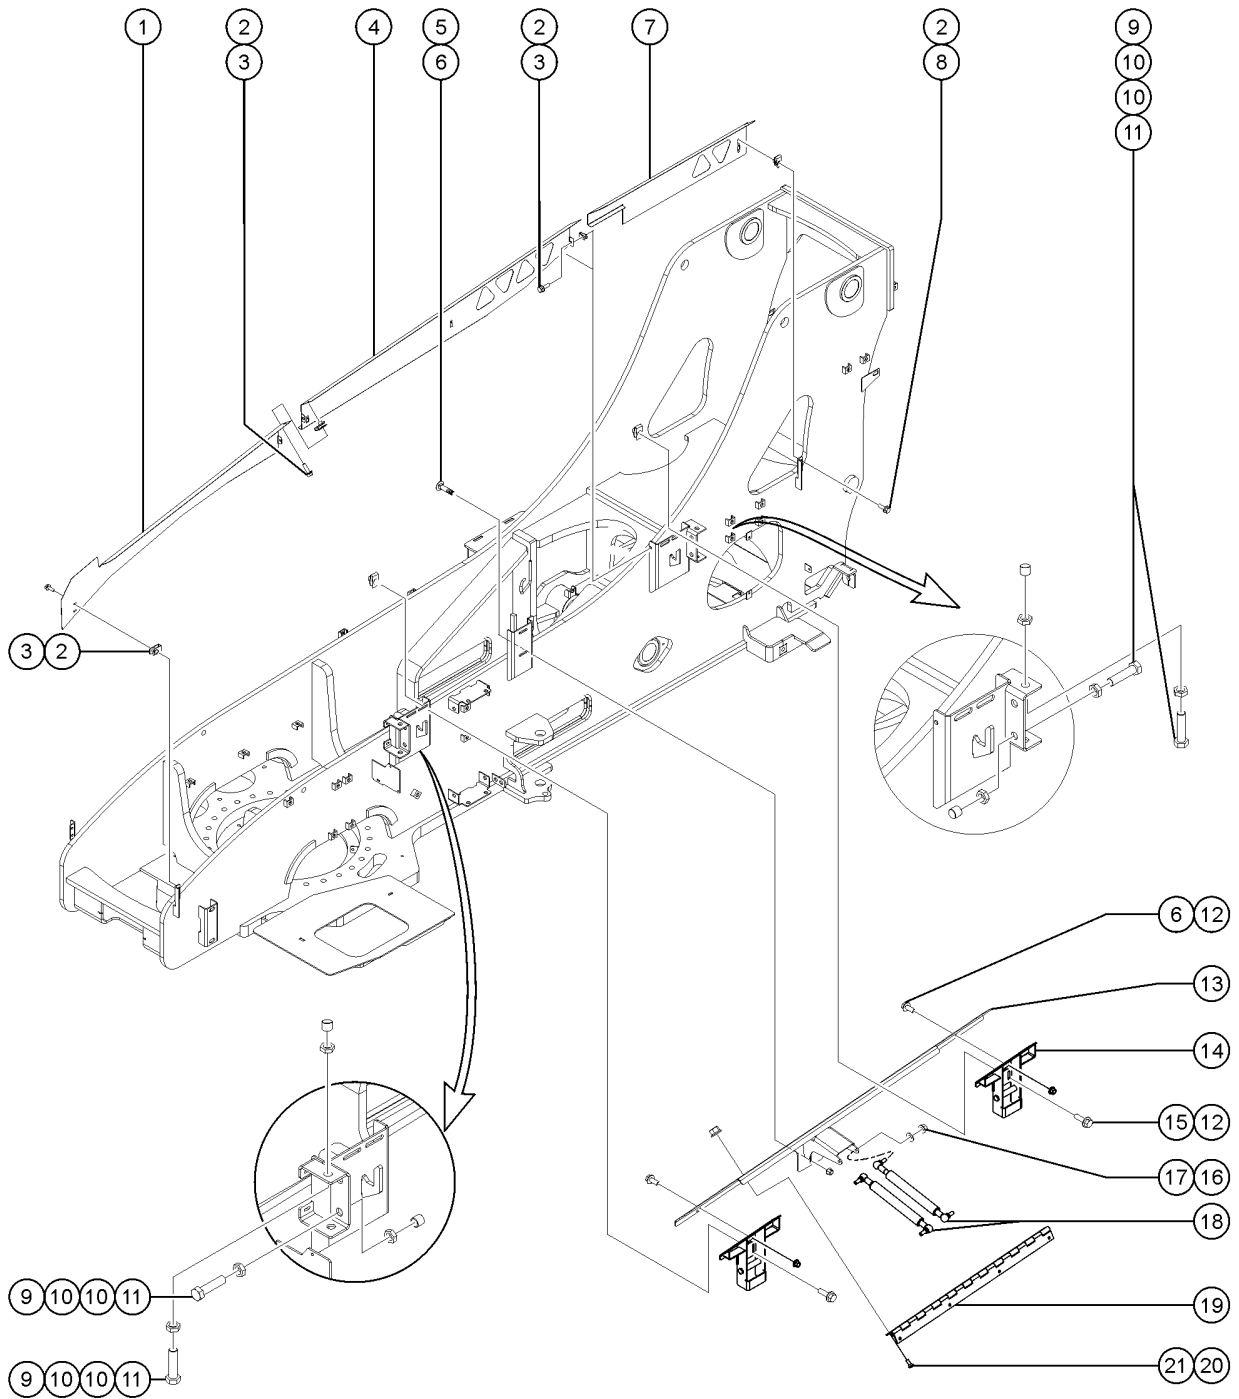

303.1 Turntable Covers - Engine Side

303.1 Turntable Covers - Engine Side

Item	Part No.	Description	Qty.
1	1260539GT	FORMING, COVER, ES REAR	1
2	231532GT	SCREW,HHF,M6X20,DIN6921,10.9,Y	
3	219697GT	SPRING CLIP,M6-1.0,3.4-6.3MMX1	
4	1260538GT	FORMING, COVER, ES MIDDLE	1
5	825597GT	BOLT,CARRIAGE,M10-1.5X30,DIN603,8.8,ZAB	
6	231529GT	NUT,TL FLG,M10-1.5,DIN6927,10, ...	
7	1260537GT	FORMING, COVER, ES FRONT	1
8	230073GT	SPRING CLIP,M6-1.0,0.8-4.0X13.5,ZAB	
9	231509GT	SCREW,HHC,M20-2.5X80,DIN933,10	4
10	231515GT	NUT,HEX,JAM,M20-2.5,DIN439,ZAB	8
11	1261917GT	THREADED CAP, M20-1.5	4
12	231530GT	SCREW,HHF,M10-1.5X25,DIN6921,10.9,ZAB	
13	1259831GT	WELDMENT, HINGE MOUNT ES	1
14	1259348GT	WELDMENT, SUPPORT ES NOSE	2
15	230074GT	SPRING CLIP,M10-1.5,1-6X19,ZAB	
16	232951GT	NUT, TL, M10-1.5,DIN980, ZAB	
17	824145GT	WASHER,FLAT,M10,DIN125,ZAB	
18	1259706GT	GAS STRUT,390 LB	2
19	1259705GT	HINGE,COVER,40IN	1
20	824125GT	BOLT, CARRIAGE, 3/8-16 X 1, 5, ZAG	
21	824029GT	NUT,TL FLG,3/8-16,G,ZAG