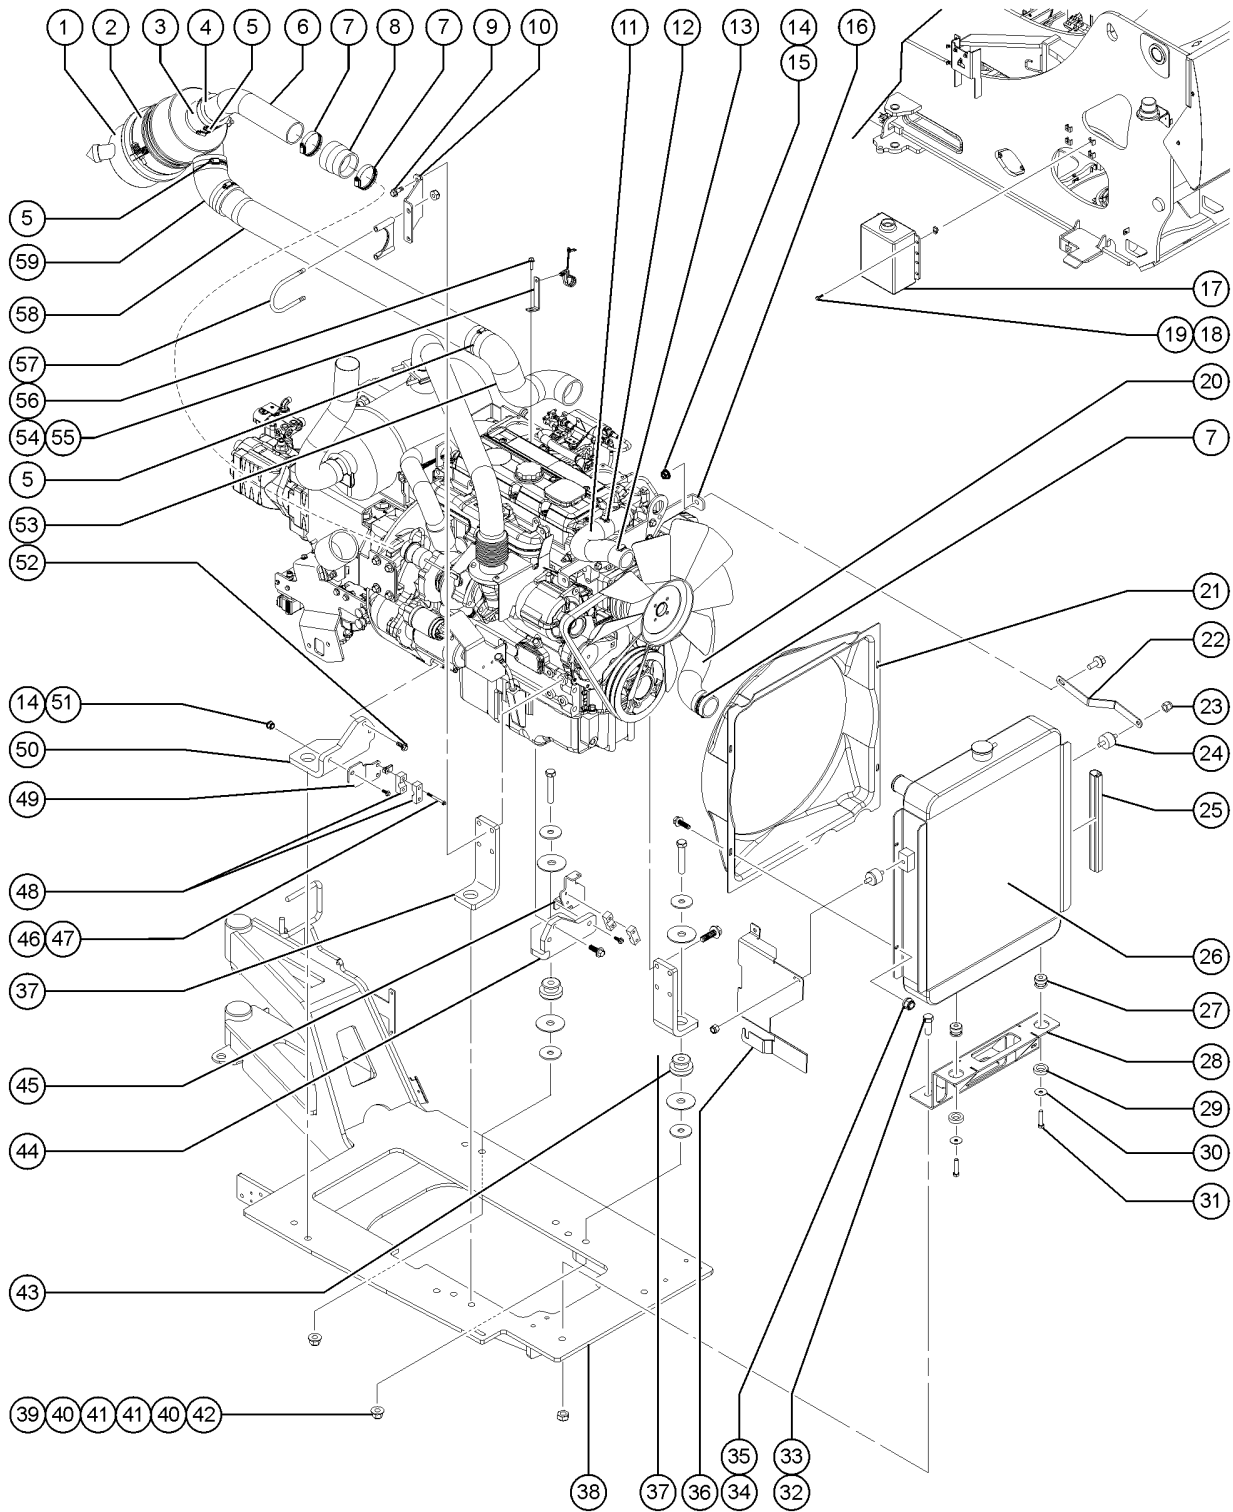

412.1 Perkins 1104D-44T - View 3

Item	Part No.	Description	Qty.
-		Verify Engine Make and Model Before Ordering	
-		For internal engine parts, contact engine dealer	
1	81467GT	AIR CLEANER,NELSON	1
1-	62425GT	FILTER,AIR CLEANER, SUPERBOOM	
2	81468GT	MOUNTING BAND,AIR CLEANER	1
3	106211-300GT	HOSE,RUBBER 3"ID X .25 BLACK	1
4	101640GT	REDUCER,RUBBER 3.0 - 2.5	1
5	30489GT	CLAMP,HOSE,3.50"	4
6	215511GT	TUBE,INTAKE, FILTER TO TURBO	1
7	45435GT	CLAMP,HOSE,2.50"	4
8	215918GT	REDUCER, RUBBER, 2.5 TO 2.25	1
9	121431GT	SCREW,HHF,M12X30 GR12.9	
10	215514GT	FORMING,INTAKE TUBE MOUNT	1
11	60576GT	RADIATOR HOSE,UPPER-PERKINS	1
12	35434GT	CLAMP,HOSE,2.00***	1
13	22672GT	CLAMP,HOSE,1.75	1
14	231529GT	NUT,TL FLG,M10-1.5,DIN6927,10, ...	3
15	232874GT	SCREW,HHF,M10-1.5X30,DIN6921,10.9,ZAB	2
16	215515GT	FORMING,RADIATOR SUPPORT	1
17	60721GT	COOLANT,RECOVERY BOTTLE, 4 QT*	1
18	231512GT	SCREW,HHF,M6-1.0X25,DIN6921,10.9,ZAB	4
19	219697GT	SPRING CLIP,M6-1.0,3.4-6.3MMX1	4
20	75555GT	RADIATOR HOSE,LOWER-PERKINS	1
21	60649GT	SHROUD,FAN (FIBERGLASS)	1
22	215516GT	PLATE,RADIATOR,STRUT	1
23	824029GT	NUT,TL FLG,3/8-16,G,ZAG	2
24	75260GT	ISOLATOR,FLEX-BOLT SANDWICH***	2
25	1261077GT	TRIM, RUBBER "D" SEAL, 3/16	1