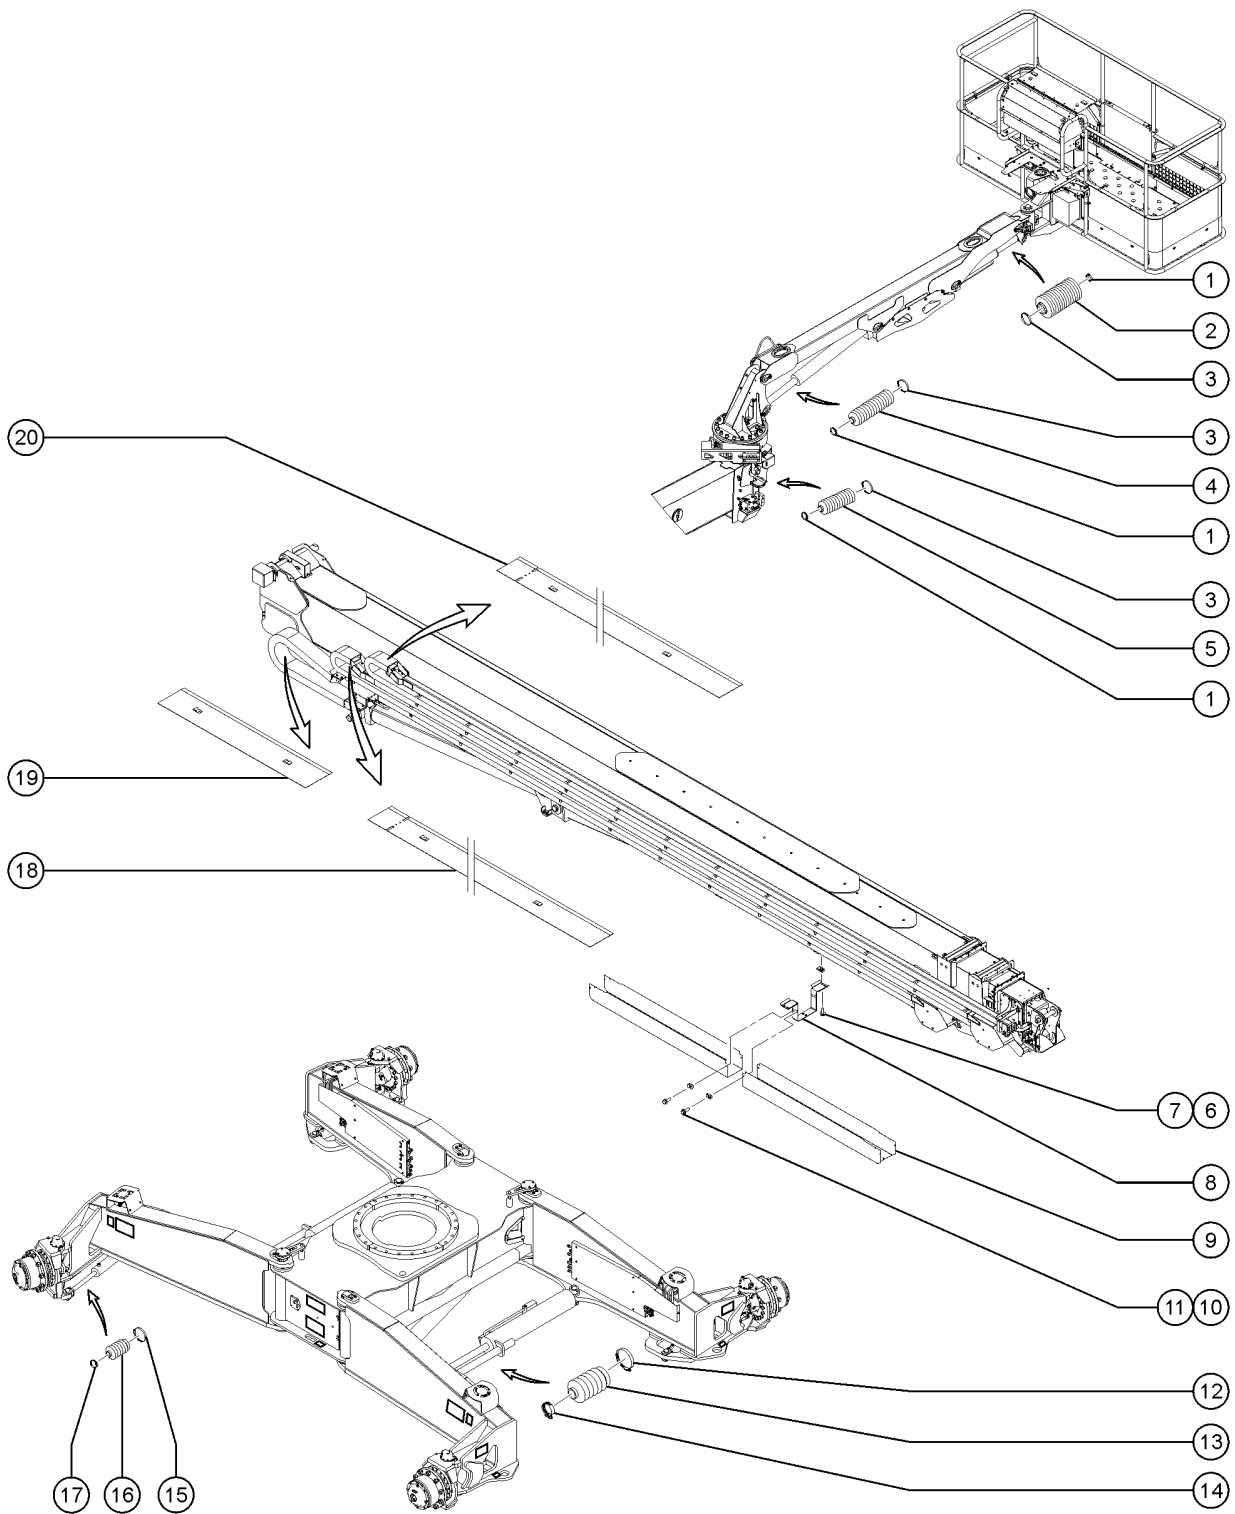

815.2 Hostile Package - View 2

Item	Part No.	Description	Qty.
1	45435GT	CLAMP,HOSE,2.50"	3
2	825042GT	BELLOWS, CYLINDER, PLATFORM LE	1
3	34955GT	CLAMP, HOSE, 5.00	3
4	825040GT	BELLOWS, CYLINDER, JIB LIFT	1
5	825041GT	BELLOWS, CYLINDER, BELLCRANK L	1
6	231530GT	SCREW,HHF,M10-1.5X25,DIN6921,10.9,ZAB	
7	230074GT	SPRING CLIP,M10-1.5,1-6X19,ZAB	
8	1254819GT	FORMING, B0 SEC EXT COVER MNT	1
9	215894GT	FORMING, B0 SEC EXT COVER	2
10	231512GT	SCREW,HHF,M6-1.0X25,DIN6921,10.9,ZAB	
11	219697GT	SPRING CLIP,M6-1.0,3.4-6.3MMX1	
12	35432GT	CLAMP,HOSE,6.50	2
13	229464GT	BELLOWS,AXLE EXTEND CYLINDER	2
14	45435GT	CLAMP,HOSE,2.50"	2
15	30971GT	CLAMP,HOSE,3.0"	4
16	229467GT	BELLOWS,STEER CYLINDER	4
17	36208GT	CLAMP,HOSE,1.25***	4
18	826850GT	COVER,97 LINK TRACK	1
19	826852GT	COVER,19 LINK TRACK	1
20	826851GT	COVER,101 LINK TRACK	1