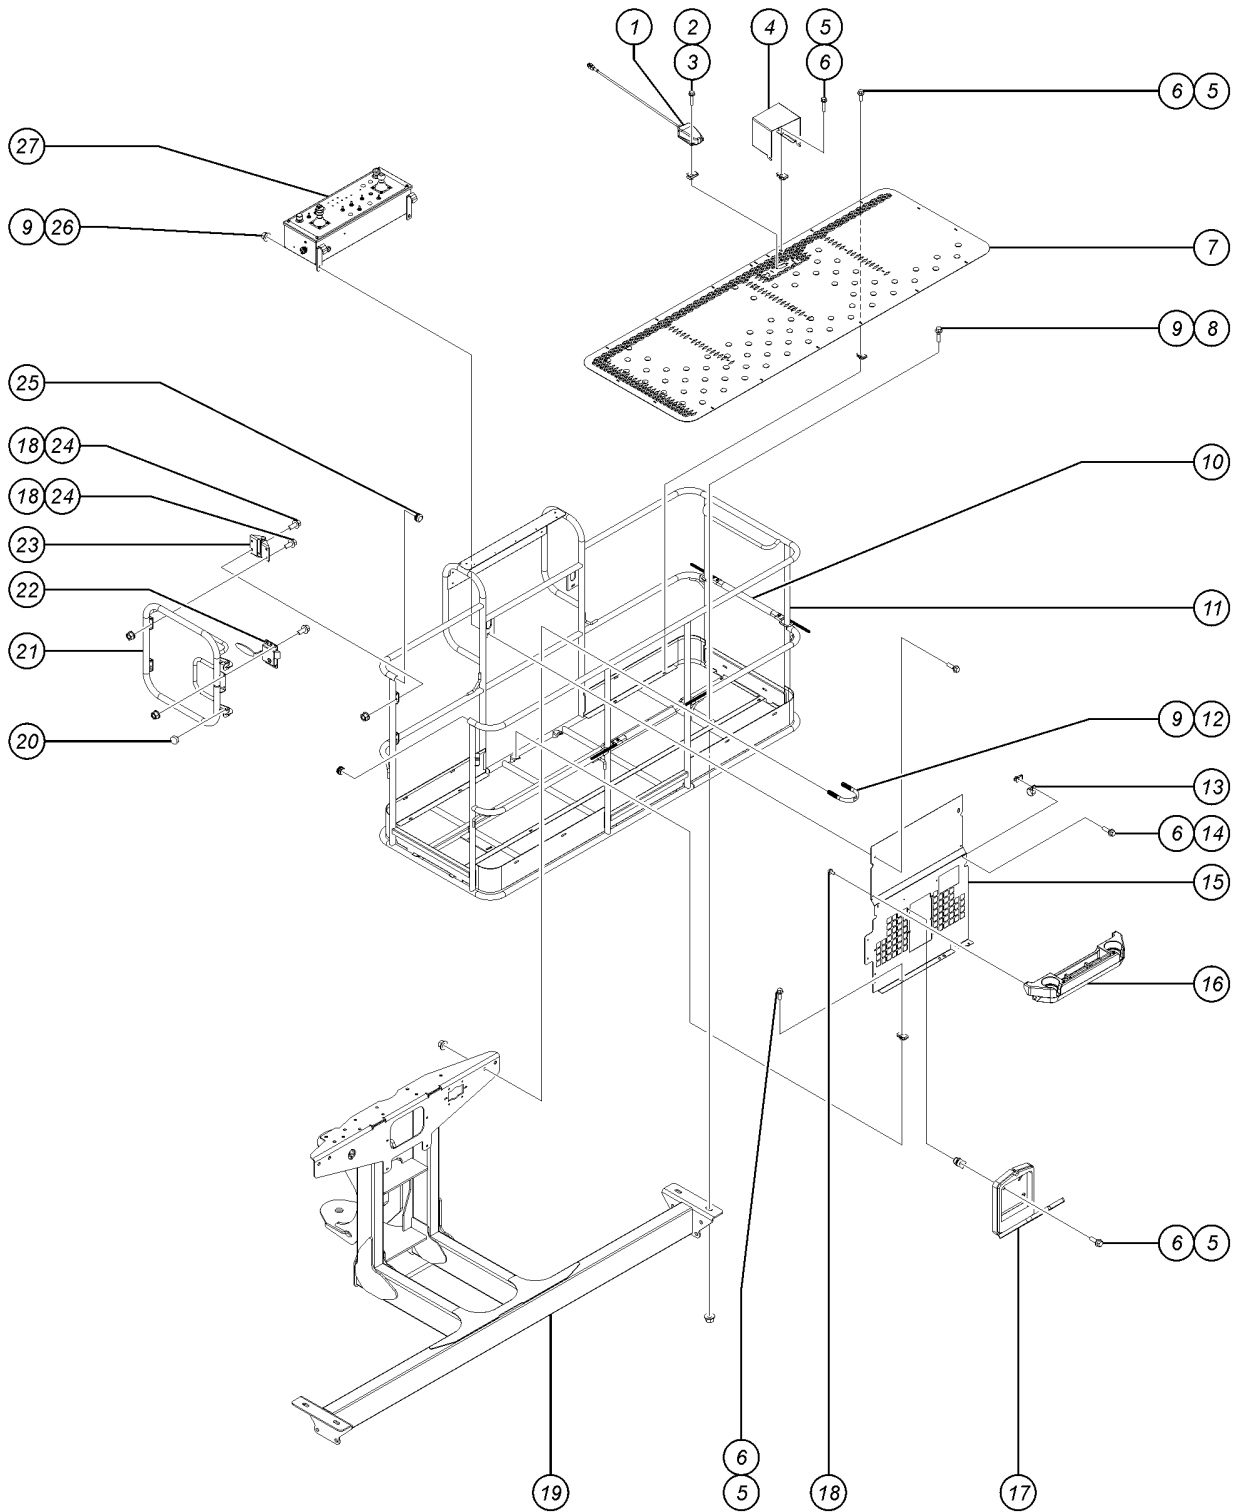

602.3 Platform Installation (From SN SX180H-685)

602.3 Platform Installation (From SN SX180H-685)

<i>Item</i>	<i>Part No.</i>	<i>Description</i>	<i>Qty.</i>
22	1267747GT	LATCH, SWING GATE	1
23	104804GT	HINGE, SPRING, LONG LEG	2
24	1277924GT	NUT,NYLOCK FLG,1/4-20,F,ZAG	12
25	55753GT	BUMPER, PLASTIC, 1.25 O.D.	2
26	824092GT	SCREW, HHF, 3/8-16 X 1.5, 8, ZAG	2
27		Ref. PLATFORM CONTROL BOX	
		(refer to 603.1)