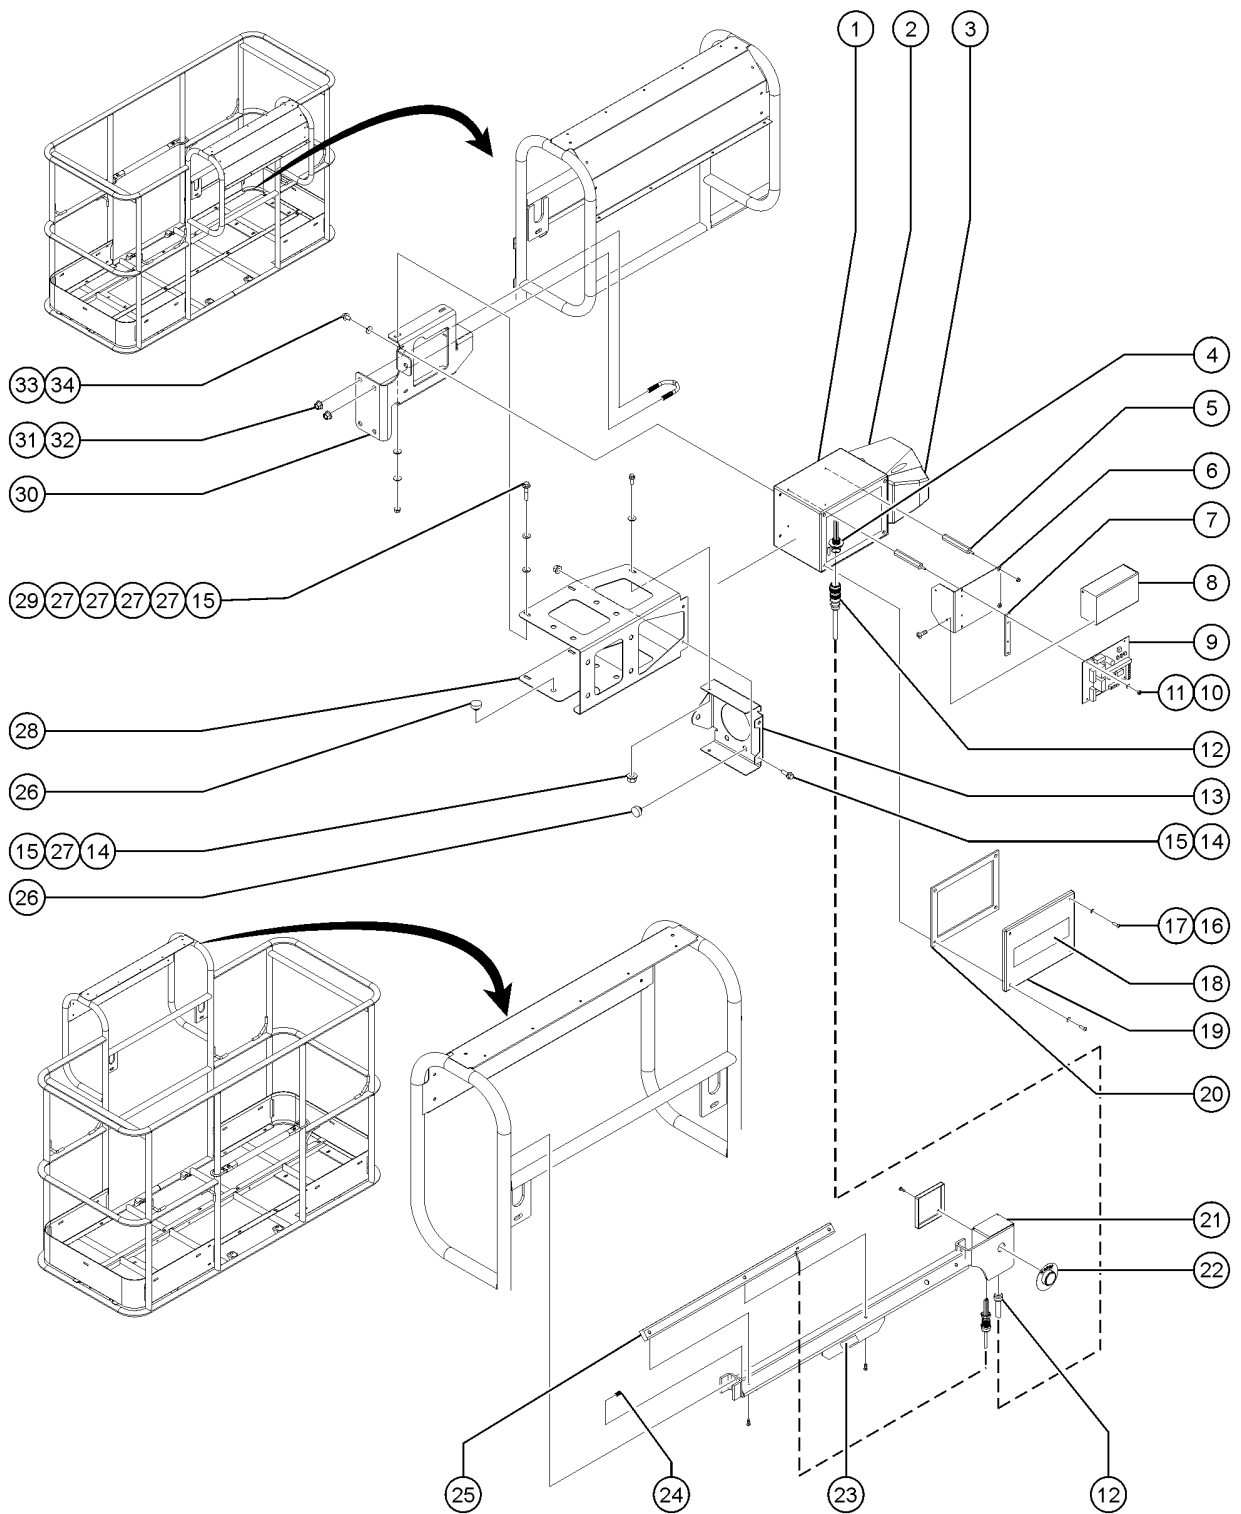

817.1 Operators Protection Alarm (to January 2017)

817.1 Operators Protection Alarm (to January 2017)

Item	Part No.	Description	Qty.
B	1275537GT	ASSEMBLY, OPA PROTECTION CAGE	1
1	1255018GT	BASE ENCLOSURE,RED,OPA	1
2	1255021GT	SOUNDER,MIDI,OPA	1
3A	1255037GT	SOUNDER LENS, OPA, BLUE (standard lens fitted to OPA)	1
3B	1270116GT	SOUNDER LENS, OPA, RED	1
3C	1270117GT	SOUNDER LENS, OPA, AMBER	1
3D	1270118GT	SOUNDER LENS, OPA, CLEAR	1
4	1255033GT	HARN,PIGTAIL,TAPESWITCH,OPA	1
5	1255028GT	STAND OFF,CONTROL UNIT	4
6	1255024GT	BRACKET,CONTROL UNIT	1
7	1255025GT	SPACER,HEAT SINK	1
8	1255023GT	ASSY,MODULE,CONTROL UNIT,OPA	1
9	1255022GT	MODULE,CONTROL UNIT,PCB,OPA	1
10	1255067GT	NUT,M4 NYLOCK	4
11	1255066GT	WASHER,M4 NYLON	4
12	1255035GT	ASSEMBLY,CABLE,TAPESWITCH	1
13	1275539GT	FORMING, OPA CAP	1
14	824078GT	SCREW,HHF,1/4-20X.75,8,ZAG	5
15	824027GT	NUT,TL FLG,1/4-20,G,ZAG	9
16	1255038GT	SCREW,M5X16 BHD	4
17	1255027GT	WASHER,M5 NYLON	4
18	1255890GT	DECAL,COSMETIC,GENIE	1
19	1255020GT	LID ENCLOSURE,RED,OPA	1
20	1255019GT	GASKET,ENCLOSURE	1
21	1255029GT	ASSEMBLY,TAPESWITCH (6/8' platforms) (includes j-box and fasteners)	1
22	1255036GT	ASSEMBLY RESET SWITCH	1
23	1255889GT	DECAL,SYMBOL-READ THE MANUAL	1
24	1255068GT	SCREW,M6X8	2