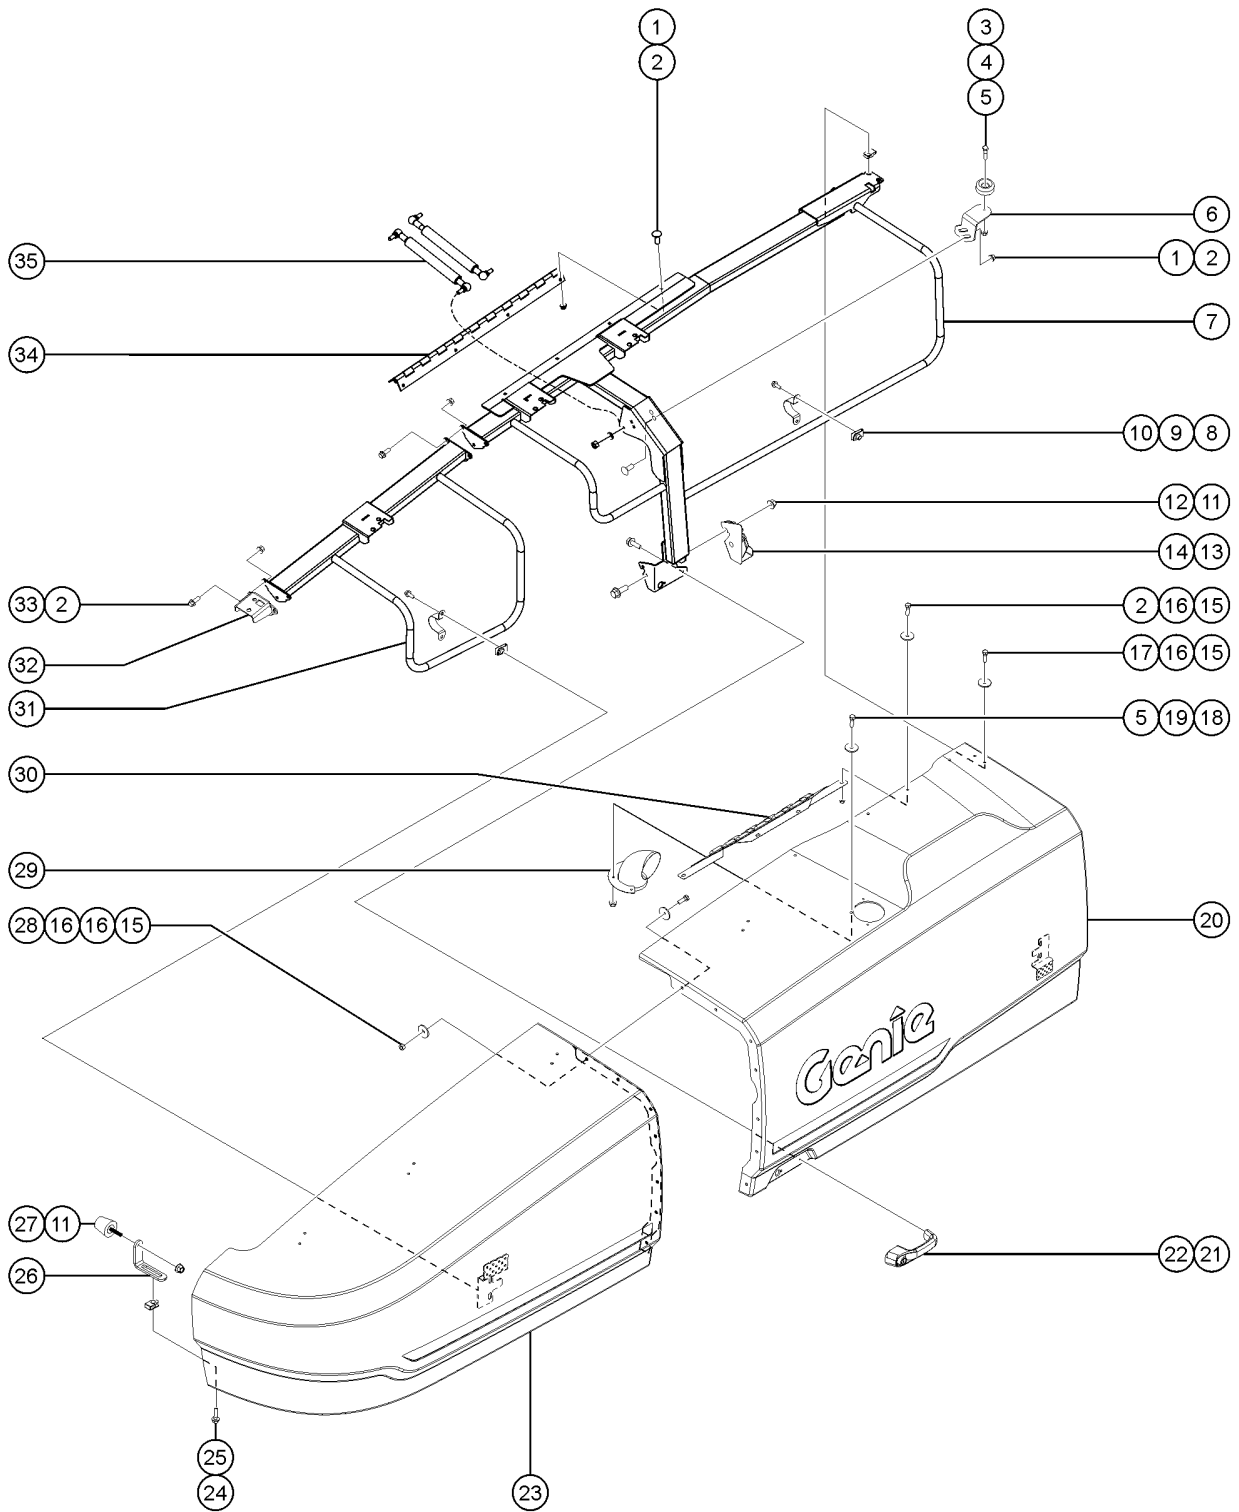

303.2 Turntable Covers - Engine Side

303.2 Turntable Covers - Engine Side

<i>Item</i>	<i>Part No.</i>	<i>Description</i>	<i>Qty.</i>
26	1261814GT	FORMING,BUMPER,NOSE	
27	111580GT	BUMPER,RUBBER,1.19DX1.5X.31-18	1
28	1256468GT	NUT,3/8-16,8,ZAG	
29	1260056GT	WELDMENT, EXHAUST TUBE	1
30	1260058GT	FORMING,ENGINE COVER SUPPORT	1
31	1259036GT	WELDMENT,COVER SUPPORT,NOSE,EN	1
32	1259013GT	FORMING,COVER MOUNT,REAR	1
33	824090GT	SCREW,HHF,3/8-16X1,8,ZAG	
34		Ref. HINGE,COVER,40IN (Refer to 303.1)	
35		Ref. GAS STRUT,390 LB (Refer to 303.1)