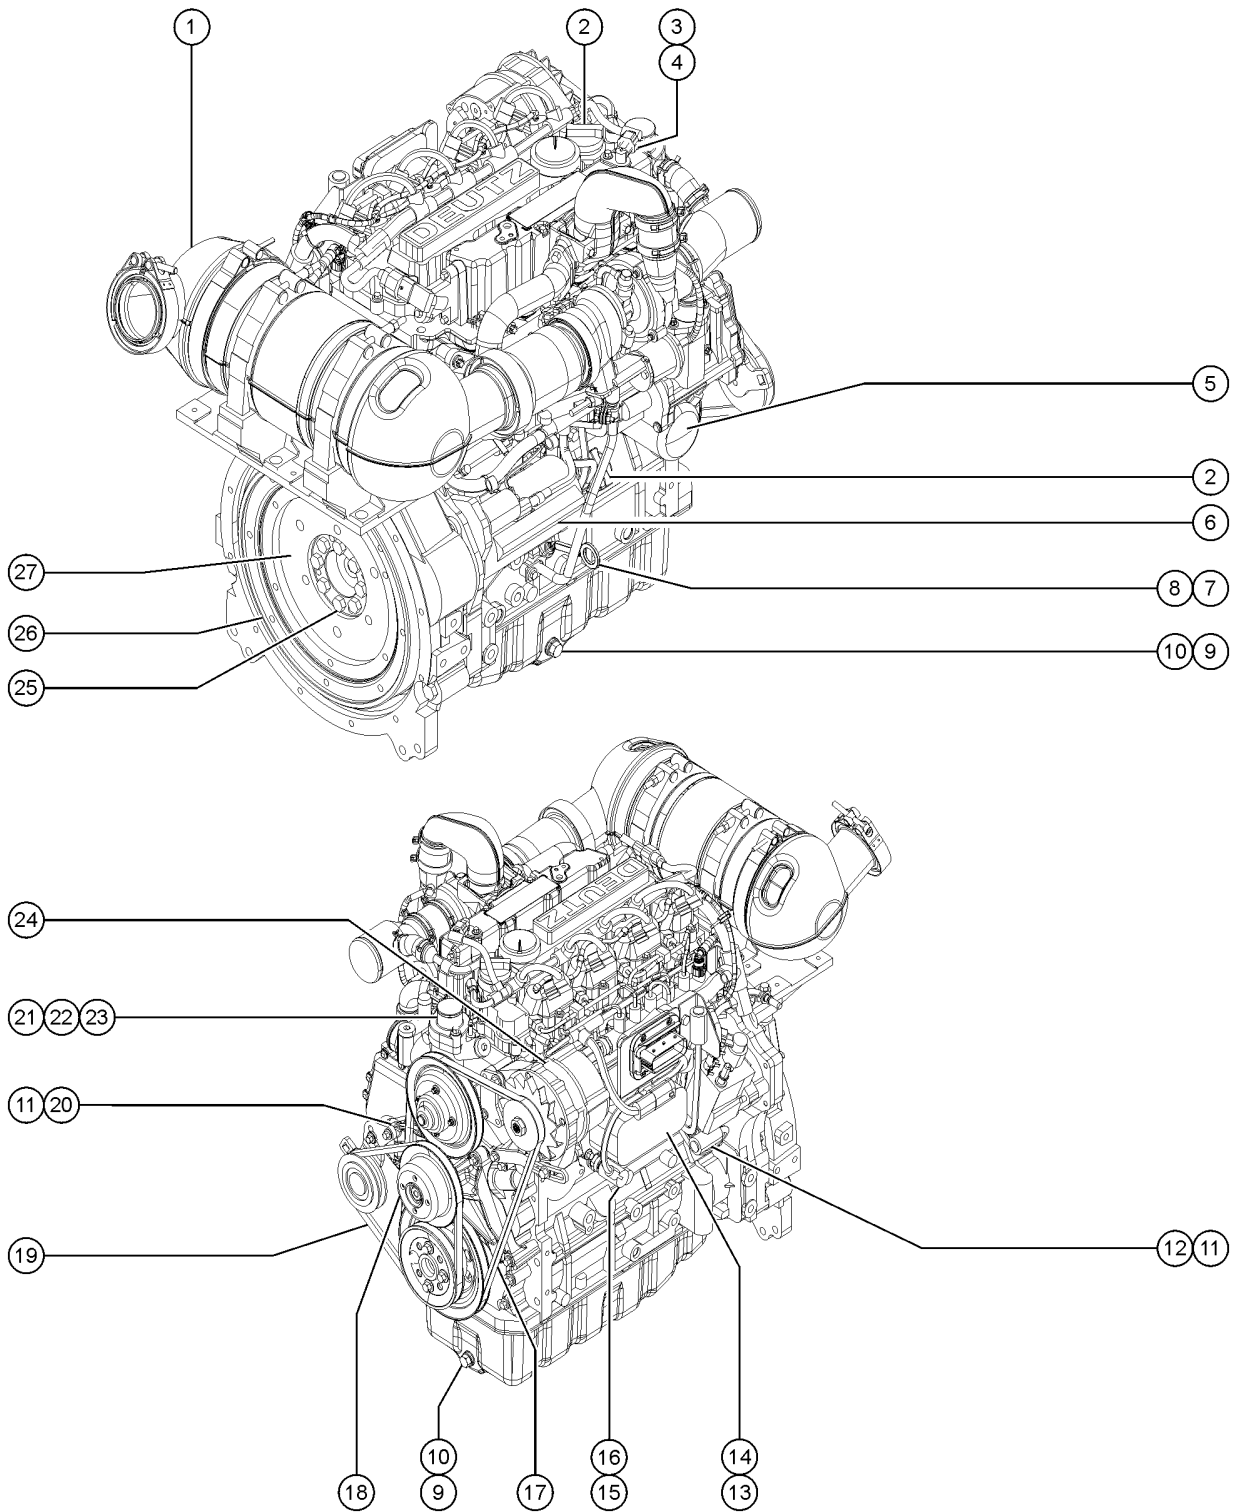

408.1 Deutz D2.9L4 Engine, View 5

Item	Part No.	Description	Qty.
-		Due to Tier 4 regulations, many engine replacement parts require the engine serial number at time of order placement. When ordering engine parts please have both machine and engine serial numbers available. For internal engine parts, contact engine dealer	
-	1259717GT	MANUAL, DEUTZ D2.9 ENGINE	1
-	1262870GT	GLOW PLUG, DEUTZ	4
-	1262871GT	SEAL, FRONT ENGINE,DEUTZ	1
-	1262872GT	SEAL, REAR ENGINE,DEUTZ	1
-	1262874GT	WATER PUMP	1
-	1262875GT	O-RING, WATER PUMP	1
-	1259654GT	INTAKE BREATHER	1
-	1277974GT	PINS,CONNECTOR,INJ HARNESS,D2.9	
-	1259899GT	HARNESS, ENGINE, DEUTZ TD2.9	1
1		Ref. OXIDATION CATALYST,DEUTZ (diesel oxygen catalyst/muffler)(contact Genie Parts; engine serial number required)	
2	29557GT	CAP,OIL FILLER,DEUTZ,DIESEL ***	2
3	1262896GT	SENSOR,INTAKE AIR PRESSURE	1
4	1262897GT	O-RING, INTAKE AIR PRESSURE SENSOR	1
5	49924GT	FILTER,OIL,DEUTZ F4L1011F	1
6	1254594GT	STARTER,3.2KW,DEUTZ D2.9	1
6-	1262868GT	BOLT, DEUTZ STARTER not included sold seperately	
7	825708GT	DIPSTICK,TD2.9	1
8	1262881GT	ORING, OIL DIP STICK	1
9	102587GT	PLUG,ENGINE OIL,DEUTZ F4L2011	2
10	108538GT	RING / SEALING	2
11	1262894GT	SENSOR,CAM/CRANKSHAFT POSITION (crankshaft)	1
11B	1262894GT	SENSOR,CAM/CRANKSHAFT POSITION hidden from view (camshaft)	1
12	1262895GT	O-RING, CRANKSHAFT POSITION SENSOR	1
13	1260357GT	OIL COOLER,TD2.9	1
14	1262883GT	GASKET, OIL COOLER, DEUTZ	1
15	824673GT	SENSOR,LOW PRESSURE,DEUTZ 2.9L	1