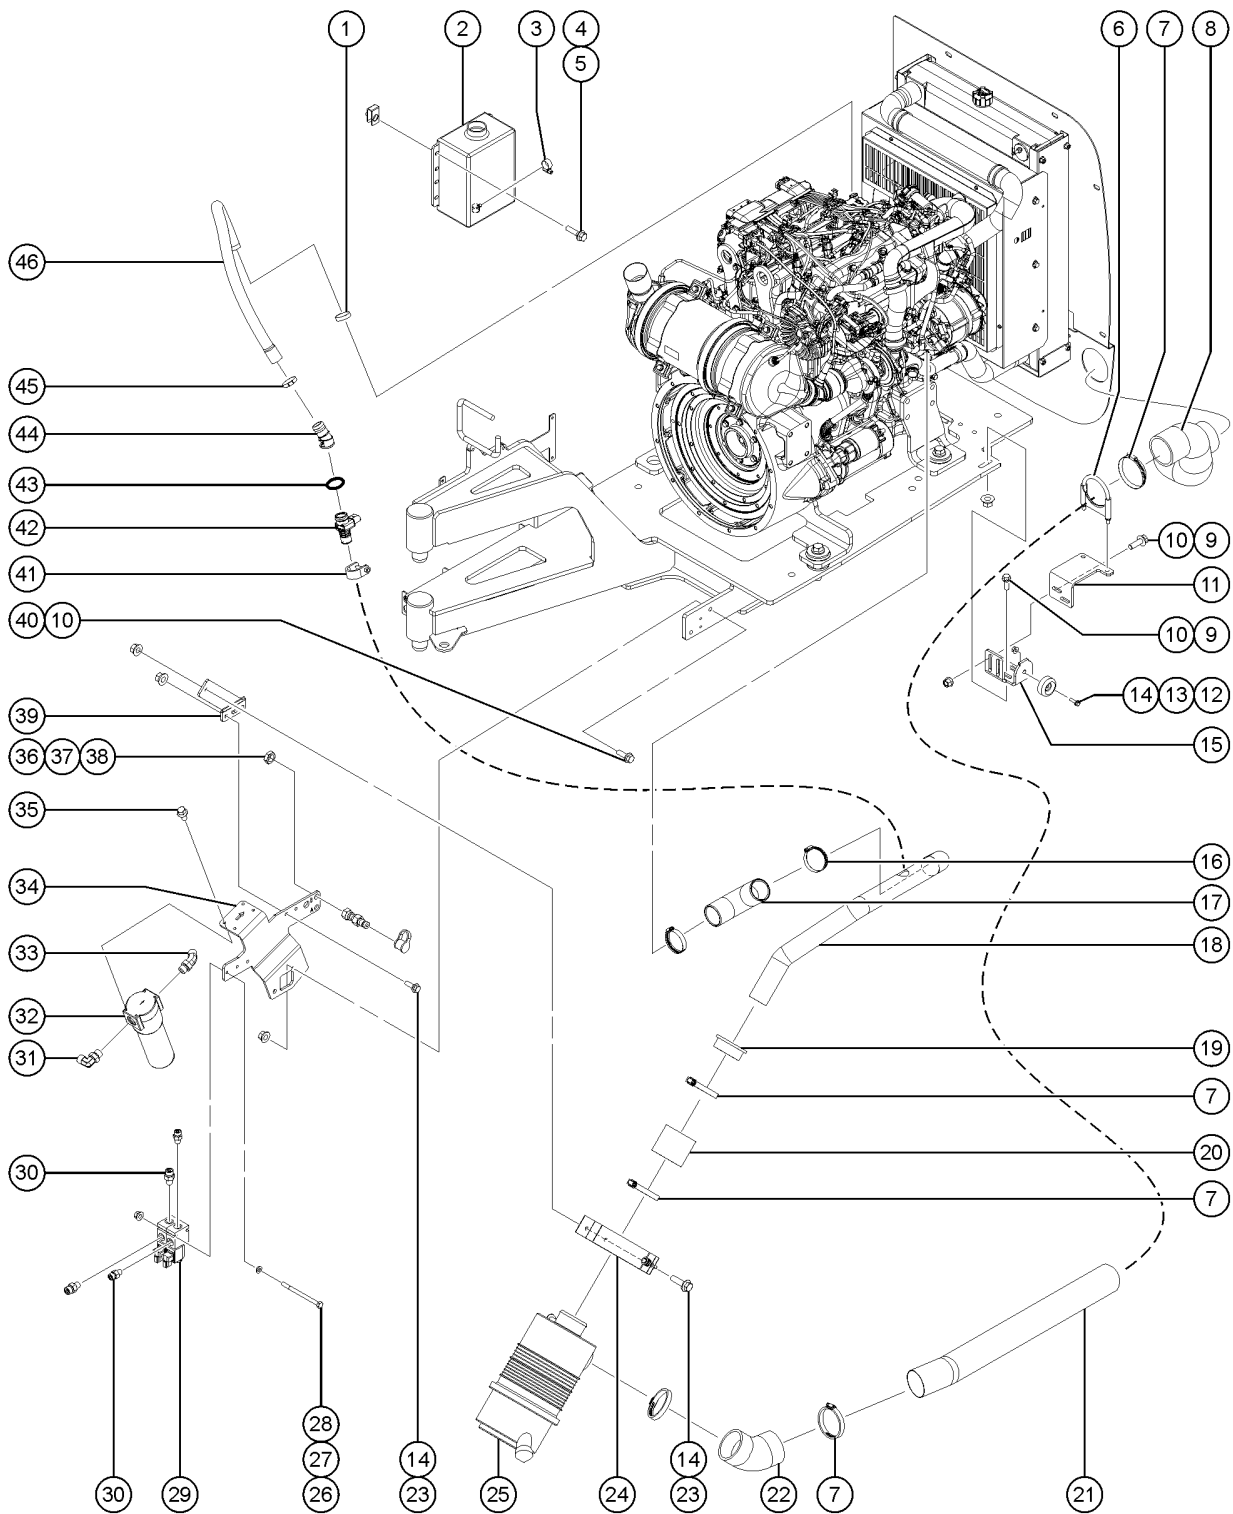

414.1 Perkins 854F-E34T Engine, View 2

Item	Part No.	Description	Qty.
-		Due to Tier 4 regulations, many engine replacement parts require the engine serial number at time of order placement. When ordering engine parts please have both machine and engine serial numbers available. For internal engine parts, contact engine dealer	
1	1258525GT	CLAMP 28.6 GTH3087	1
2	60721GT	COOLANT,RECOVERY BOTTLE, 4 QT*	1
3	21465GT	CLAMP,HOSE,.25" - .63" X .3125	1
4	231512GT	SCREW,HHF,M6-1.0X25,DIN6921,10.9,ZAB	4
5	219697GT	SPRING CLIP,M6-1.0,3.4-6.3MMX1	4
6	122414GT	U-BOLT,GUILLOTINE,3"	1
7	30489GT	CLAMP,HOSE,3.50"	5
8	1261243GT	HOSE,3" ID FORMED INTAKE	1
9	232874GT	SCREW,HHF,M10-1.5X30,DIN6921,10.9,ZAB	4
10	231529GT	NUT,TL FLG,M10-1.5,DIN6927,10,	6
11	1257728GT	FORMING,INTAKE SUPPORT	1
12	1255537GT	SCREW,HHF,M8-1.25X30,DIN6921,1	1
13	50974GT	BUMPER,RUBBER,COVERS	1
14	237832GT	NUT,TL FLG,M8-1.25,DIN6927,10,ZAB	5
15	1254669GT	FORMING, COVER STOP	1
16	T114379GT	CLAMP,HOSE,2 3/4,PERKINS 127HP	2
17	1258465GT	2" 90 DEGREE ELBOW GTH3016	1
18	1251724GT	PIPE,AIR CLEANER-TO-TURBO,854T	1
19	218806GT	ADAPTER,PIPE,2"-3"	1
20	106211-300GT	HOSE,RUBBER 3"ID X .25 BLACK	1
21	215512GT	TUBE,INTAKE, FILTER	1
22	61270GT	ELBOW,45 DEG,INLET	1
23	824133GT	SCREW,HHF,M8-1.25X25,DIN6921,10.9,ZAB	4
24	81468GT	MOUNTING BAND,AIR CLEANER	1
25	81467GT	AIR CLEANER,NELSON	1
25-	75450GT	AIR CLEANER CLIPS, SUPERBOOM for 81467