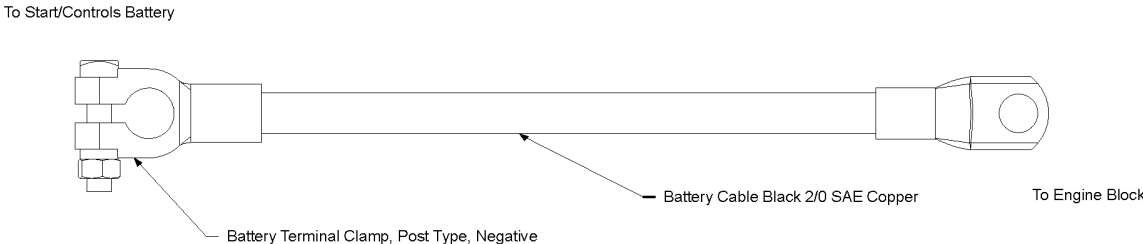

316.109A Battery Cable, 2/0 GA, Black, 73"