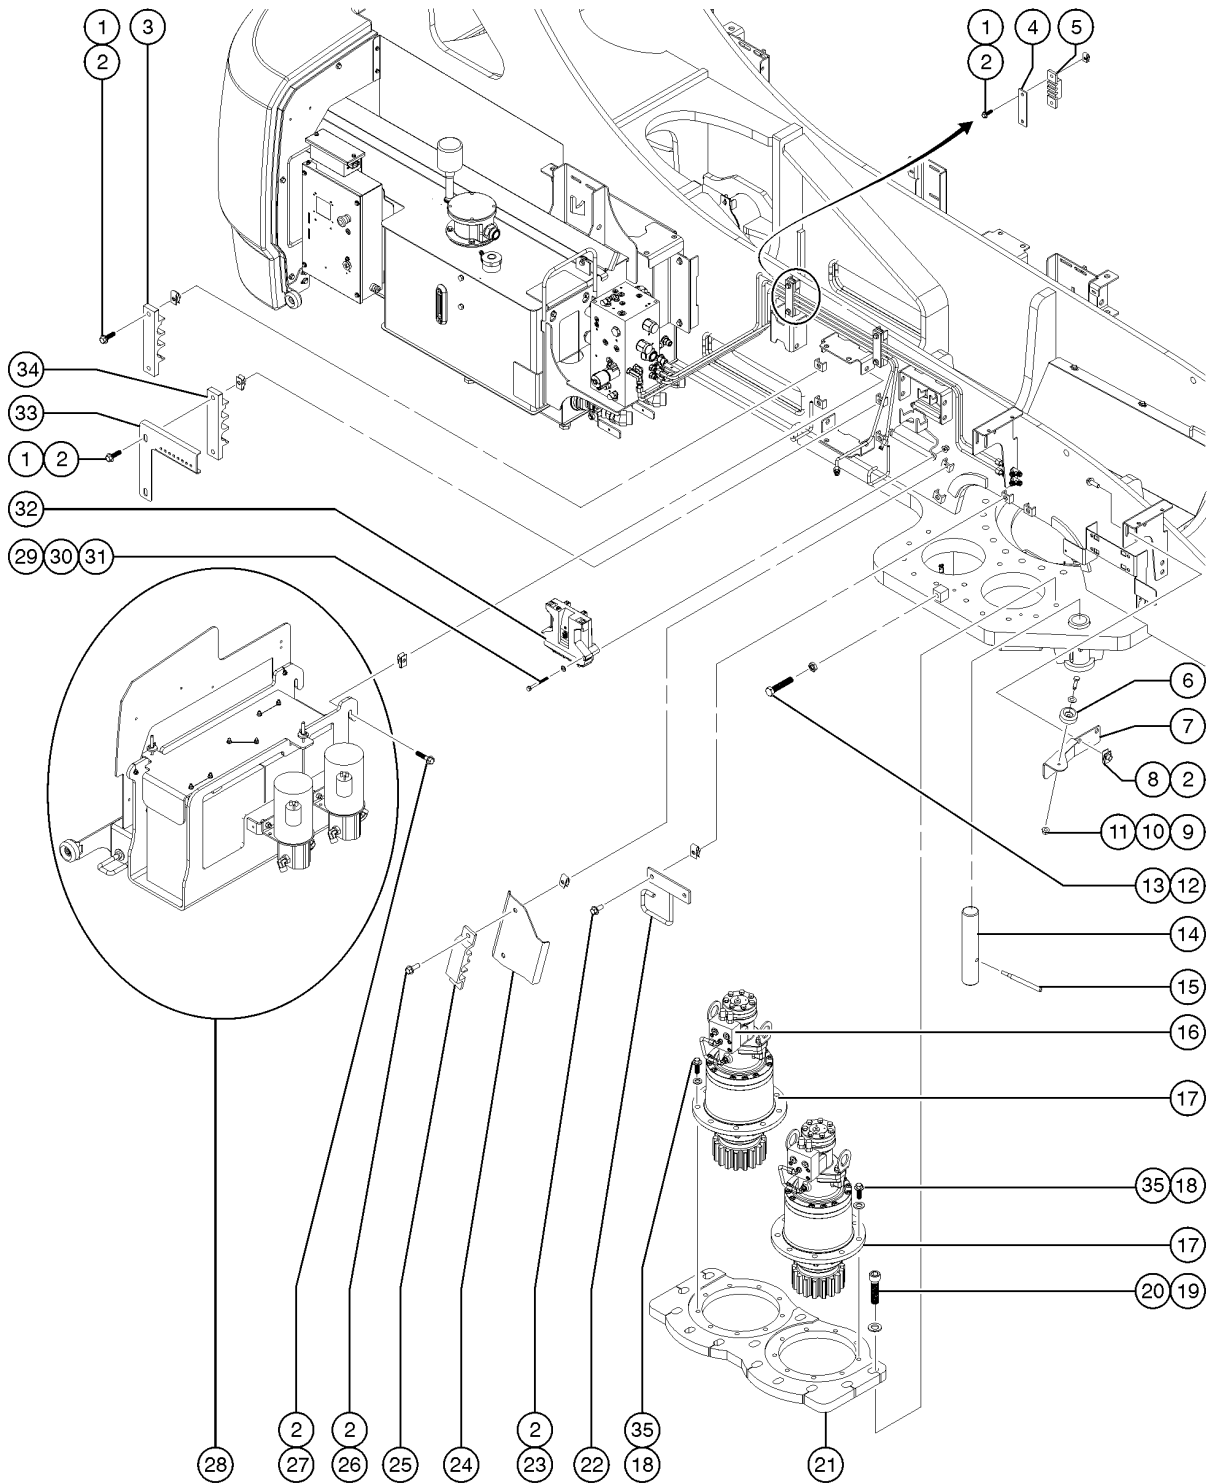

310.1 Tank Side, Swing Drive, Hose Clamps and Guides

310.1 Tank Side, Swing Drive, Hose Clamps and Guides

310.1 Tank Side, Swing Drive, Hose Clamps and Guides

Item	Part No.	Description	Qty.
18	231511GT	SCREW,HHF,M12-1.75X35,DIN6921,10.9,ZAB ..... to SN SX180H-724	18
18-	1290153GT	SCREW,HHC,M12-1.75X40,DIN933,10.9,ZAB ..... From SN SX180H-725	18
19	231509GT	SCREW,HHC,M20-2.5X80,DIN933,10	12
20	231510GT	WASHER,FLAT,M20,DIN6916,HRD,ZAB	12
21	230909GT	MACHINED, BACKLASH ADJ. PLATE	1
22	219907GT	WELDMENT,HOSE/CABLE GUIDE	1
23	231530GT	SCREW,HHF,M10-1.5X25,DIN6921,10.9,ZAB	
24	160724GT	FORMING, CABLE GUIDE	1
25	160725GT	CLAMP, CABLE/HARNESS	1
26	232874GT	SCREW,HHF,M10-1.5X30,DIN6921,10.9,ZAB	
27	215706GT	SCREW,HHF,M10-1.5X45,DIN6921,10.9,ZAB	
28		Ref. ASSY,TANK SIDE BATTERY BULKHEAD ..... (Refer to 311.1)	
29	825624GT	SCREW,HHC,M6-1.0X65,DIN931	
30	824143GT	WASHER,FLAT,M6,DIN125,ZAB	
31	231513GT	NUT,TL FLG,M6-1.0,DIN6927,10,Z	
32	236705GT	MODULE, SCON, SPX	1
32-	822225GT	SLEEVE RETAINER, DTM, GREY	
32-	822227GT	SLEEVE RETAINER, DTM, GREEN	
32-	822229GT	SEAL, INTERNAL, 12-PIN, DTM ..... (used for DTM retainers)	
33	822822GT	FORMING,APU CABLE CLAMP	1
34	219065GT	CLAMP,HYD. HOSE, 3 X .75"	
35	1263196GT	WASHER,FLAT,M12,DIN6916,HRD,ZAB ..... From SN SX180H-725	18