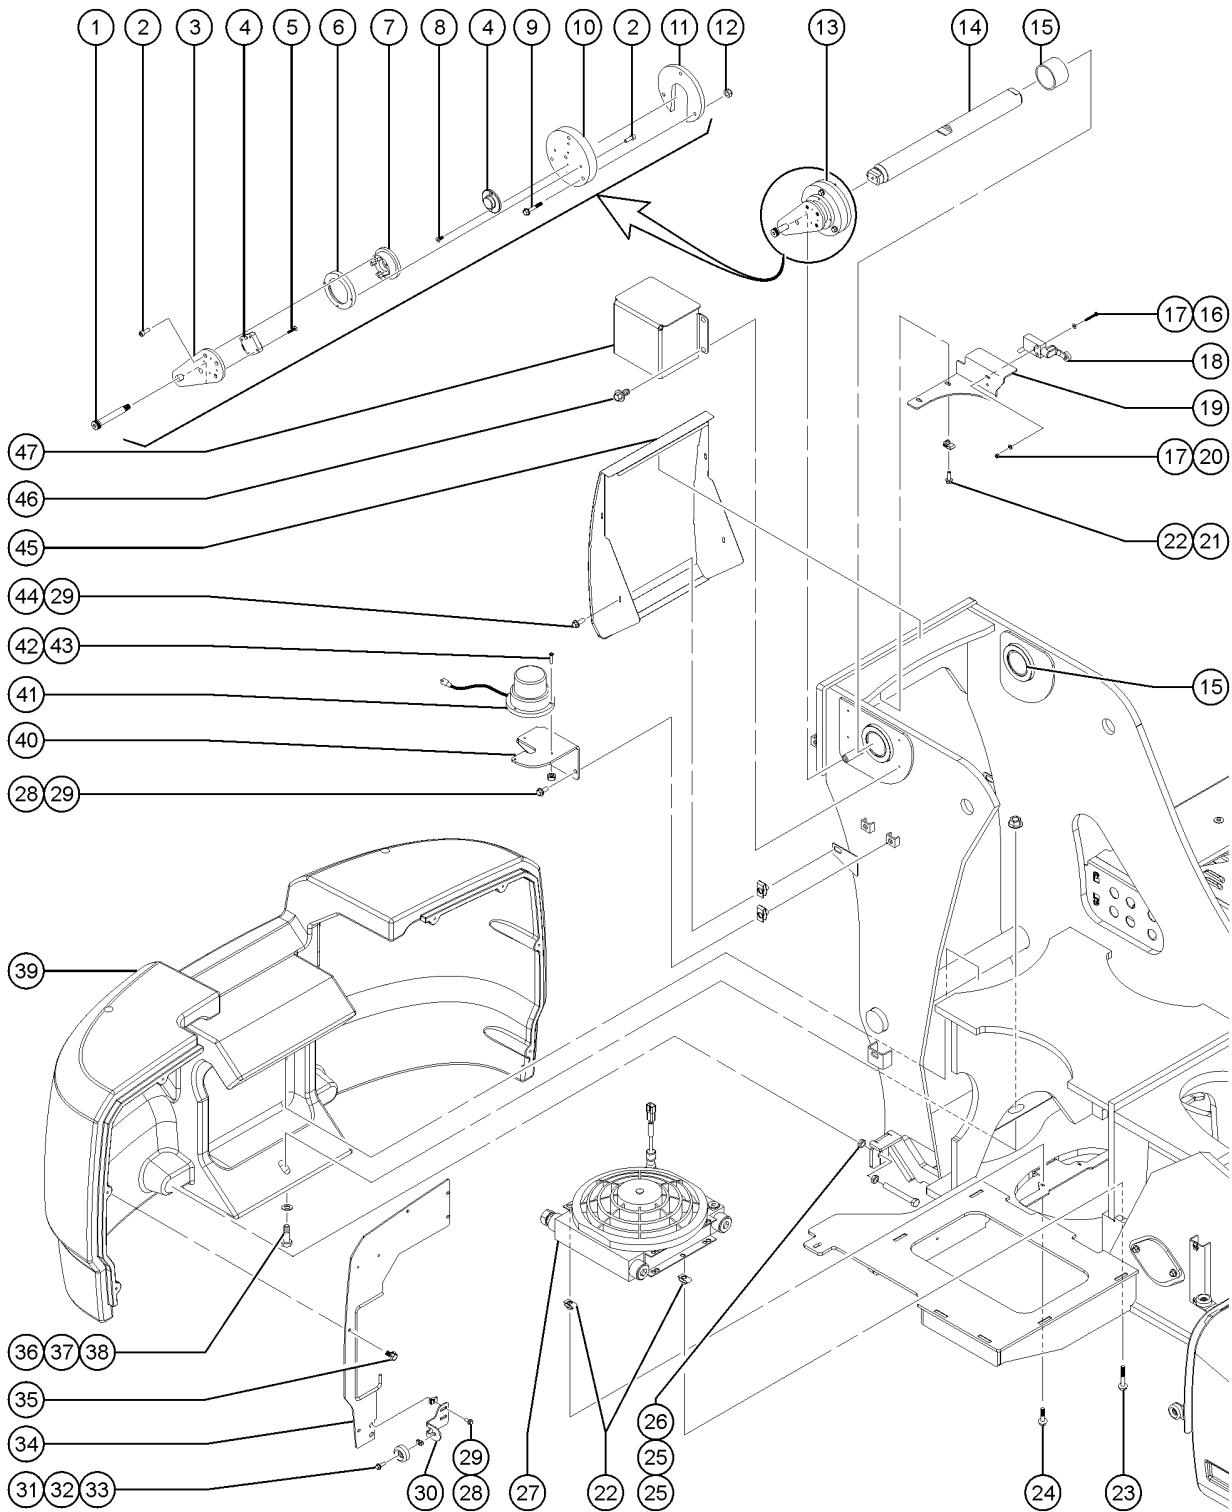

302.1 Turntable Center Components - View 2

302.1 Turntable Center Components - View 2

Item	Part No.	Description	Qty.
26	232941GT	SCREW,HHC,M20-2.5X160,DIN933,10.9,ZAB	2
27	71259GT	OIL COOLER W/FAN, 12VDC	1
27-	75855GT	THERMOSTAT -OIL COOLER (71259)	
27-	75854GT	FAN - VENTED	
28	231530GT	SCREW,HHF,M10-1.5X25,DIN6921,10.9,ZAB	
29	230074GT	SPRING CLIP,M10-1.5,1-6X19,ZAB	
30	1261948GT	FORMING,CNTRWT BUMPER STOP	1
31	231531GT	SCREW,HHF,M6X30,DIN6921,10.9,Y	
32	50974GT	BUMPER,RUBBER,COVERS	1
33	219697GT	SPRING CLIP,M6-1.0,3.4-6.3MMX1	
34	1260161GT	WLDT,BAFFLE PL.,CW,TANK SIDE	1
35	231088GT	SCREW,HHF,M10-1.5X20,DIN6921,1	
36	237731GT	SCREW,HHC,1-8X5,5,ZAG	1
37	824116GT	WASHER,FLAT,1.0,F436,HRD,ZAG	1
38	824031GT	NUT,TL FLG,1-8,G,ZAG	1
39	1255368GT	COUNTERWEIGHT,CAST,5090 LBS	1
40	75250GT	BRACKET,BEACON,DRIVE LIGHTS,LH	2
41	121804GT	ASSY,FLASHING BEACON 2008 (complete)	2
41-	56704GT	STROBE,FIREBOLT,12-80VDC,AMB**	
41-	122019GT	FLASHTUBE,U SHAPED,360DEG,BULB	
41-	226393GT	FLASHTUBE,STRAIGHT,360DEG,BULB	
41-	72282GT	LENS,AMBER,STROBE,FIREBOLT	
42	826783GT	SCREW,FHPM,10-32X.1,00,ZAG	
43	824036GT	NUT, TL, 10-32, A, ZAG	
44	232874GT	SCREW,HHF,M10-1.5X30,DIN6921,10.9,ZAB	
45	161953GT	WLDT, REAR MAST COVER	1
46	237238GT	SCREW,HHF,M6-1.0X12,DIN6921,10	
47	232883GT	FORMING, COVER, ANGLE SENSOR	1