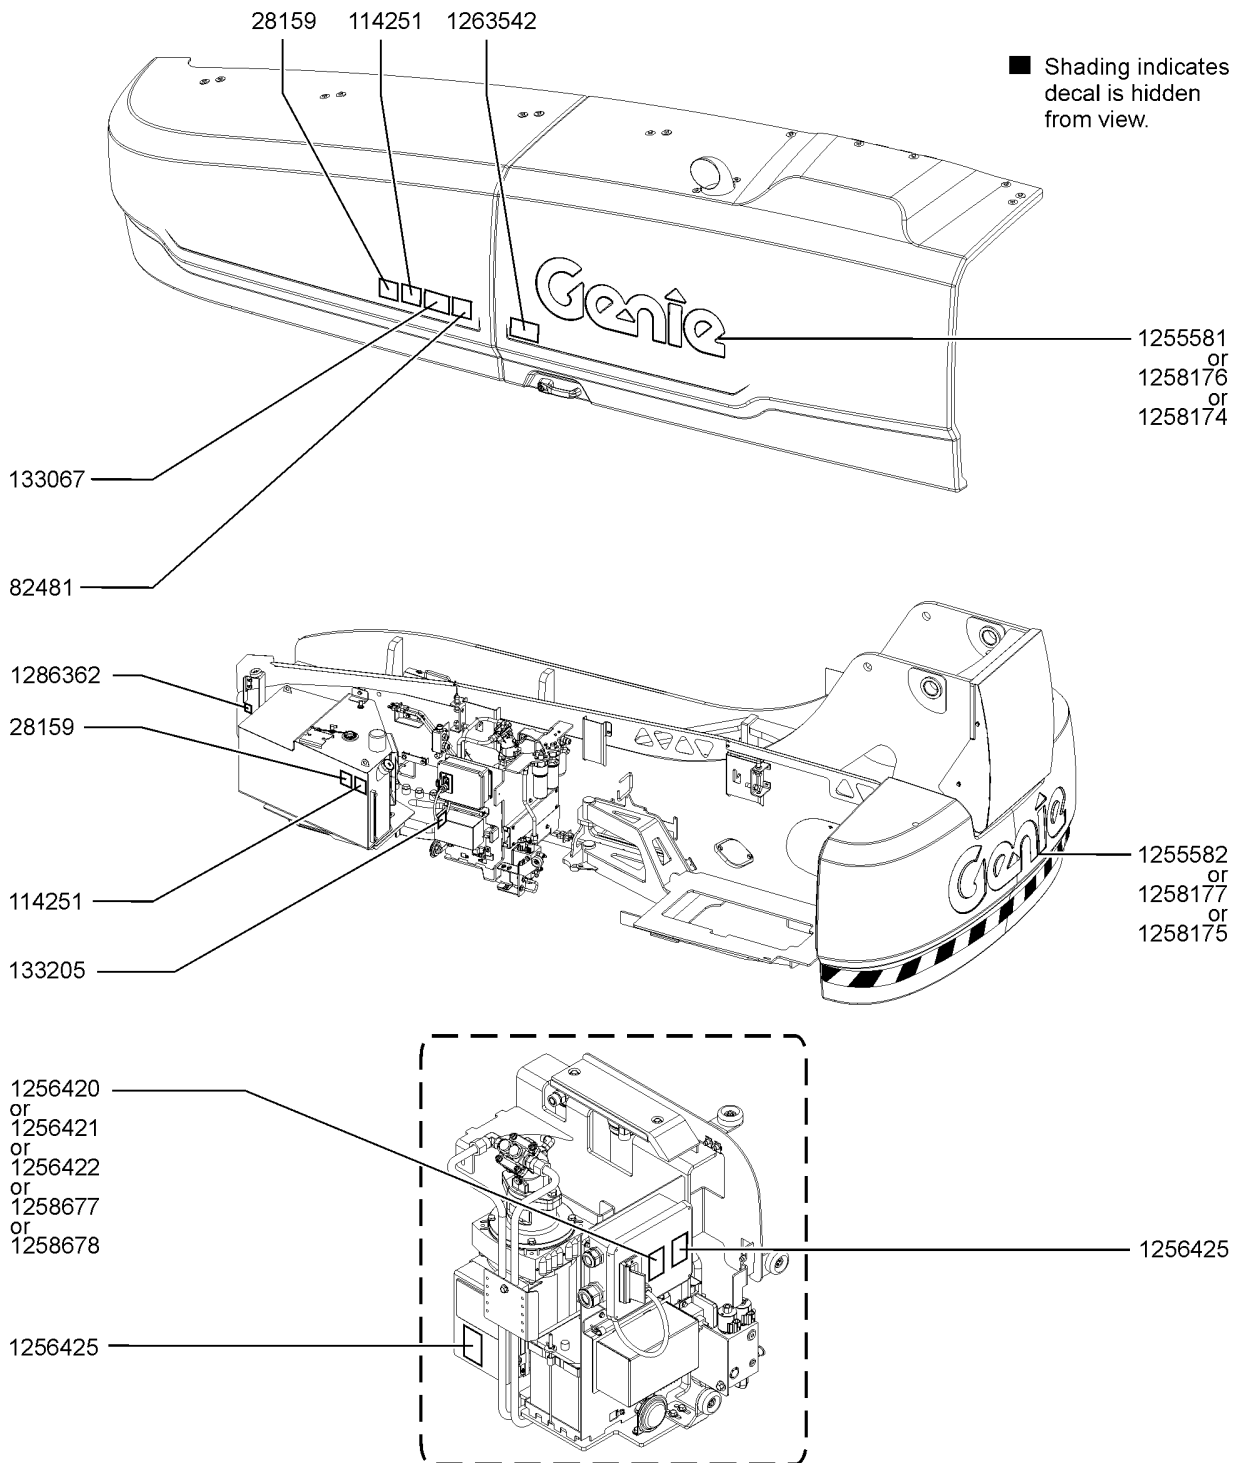

121.1 Decals with Symbols, Engine Side (from SN SX180H-745)

121.1 Decals with Symbols, Engine Side (from SN SX180H-745)

Item	Part No.	Description	Qty.
1	28159GT	DECAL,LABEL,DIESEL FUEL	2
2	82481GT	DECAL SYMBOL BATTERY SAFETY	1
3	114251GT	DECAL,LABEL,NO SMOKING,SYMB	2
4	133067GT	DECAL,DANGER,ELEC.HAZ.STAY CLR	1
5	133205GT	DECAL,LABEL, ELECTRO HAZARD	1
6	1255581GT	DECAL,COSMETIC, 10" GENIE BLUE	1
7	1255582GT	DECAL COSMETIC,15" GENIE BLUE	1
8	1256420GT	DECAL, POWER TO PLATFORM, 208V/115V 60HZ	1
		Option	
9	1256421GT	DECAL, POWER TO PLATFORM, 220V	1
		Option	
10	1256422GT	DECAL, POWER TO PLATFORM, 415V	1
		Option	
11	1256425GT	DECAL, DANGER, ELECTROCUTION HAZARD, SYMBOL	2
		Option	
12	1258174GT	DECAL,COSMETIC,10" GENIE WHITE	1
13	1258175GT	DECAL COSMETIC,15" GENIE WHITE	1
14	1258176GT	DECAL,COSMETIC,10" GENIE BLACK	1
15	1258177GT	DECAL COSMETIC,15" GENIE BLACK	1
16	1258677GT	DECAL, POWER TO PLATFORM, 240V 50HZ	1
		Option	
17	1258678GT	DECAL, POWER TO PLATFORM, 220V	1
		Option	
18	1263542GT	DECAL,IMPROPER OPERATION,SYMBOL	1
19	1286362GT	DECAL, BOOM SUPPORT, SYMBOL	1