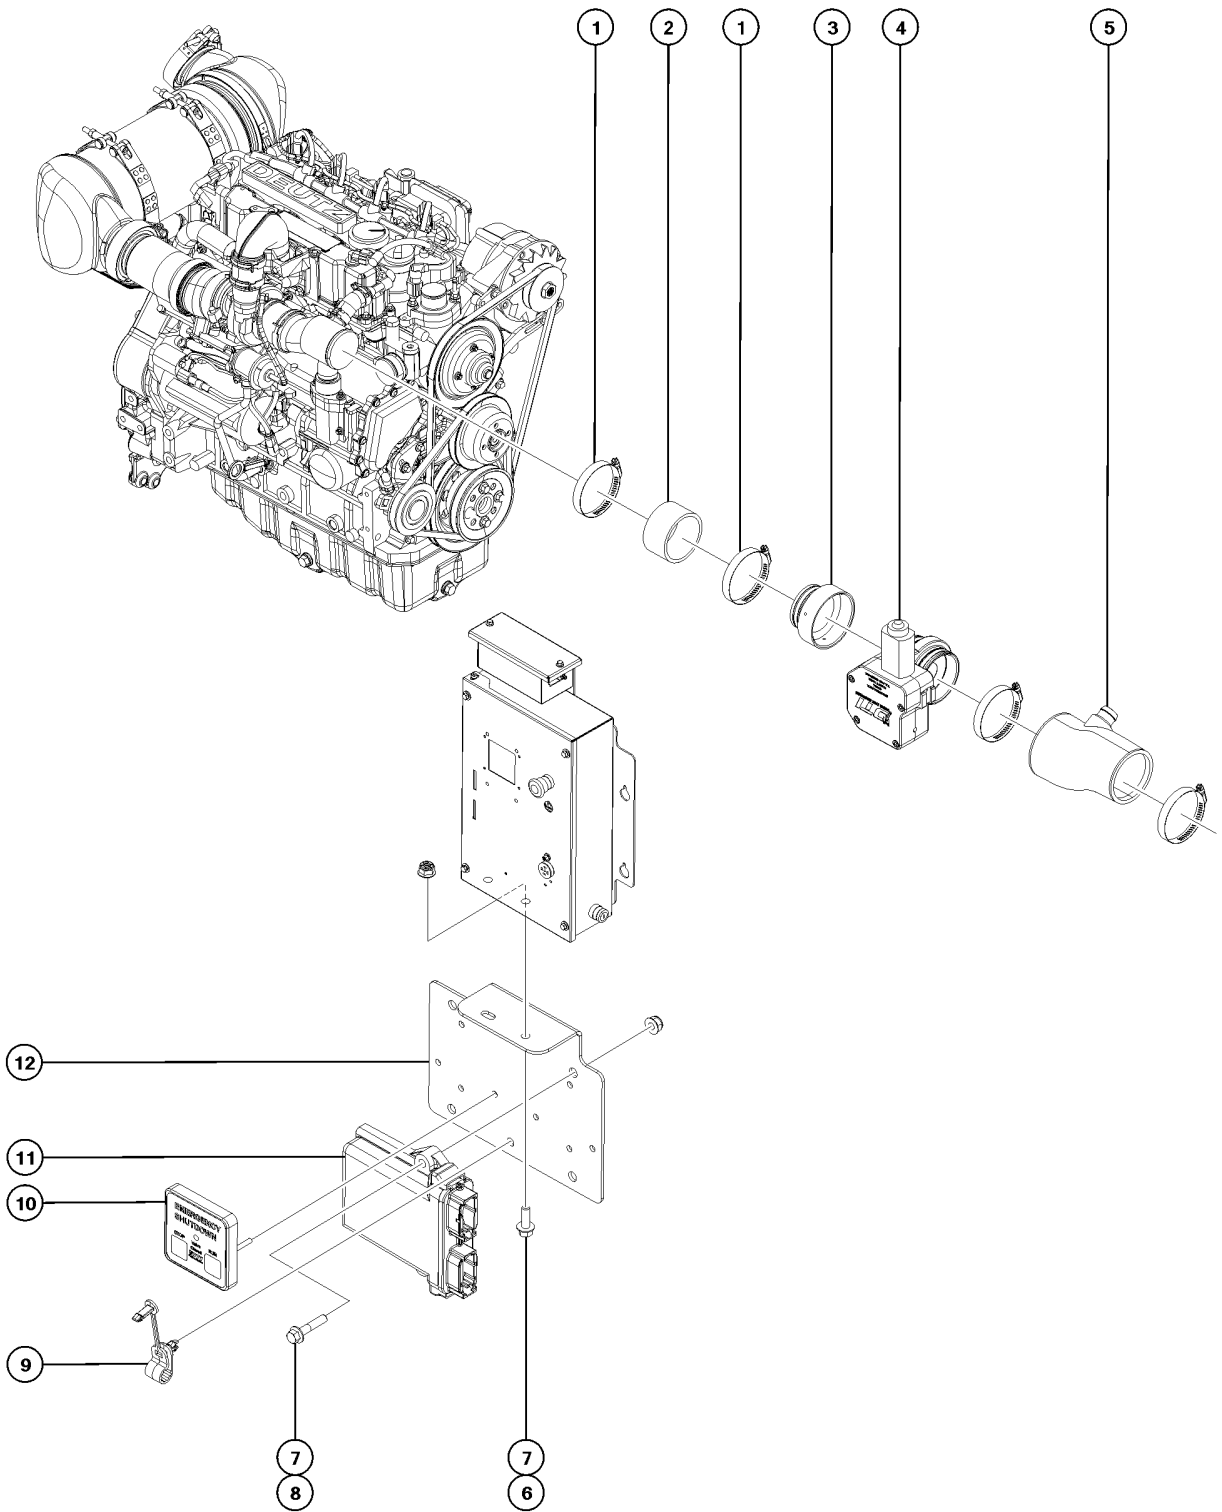

818.1 Pass Option, Deutz TD2.9

Item	Part No.	Description	Qty.
-	1293282GT	KIT, PASS, DEUTZ TD2.9, SX/ZX MACHINES	1
-	1290849GT	HARNESS, CONTROL, PASS	1
-	6146GT	WASHER,FLAT,MS,#10,Y	1
-	1251757GT	SCREW,PHPM,10-32X.50,ZAG	1
1	30971GT	CLAMP,HOSE,3.0" to SN SX180H-742, (part of the kit 1293282)	2
1B	45435GT	CLAMP,HOSE,2.50" from SN SX180H-743	2
2	1289823GT	HOSE, INTAKE SILICONE 2.5" ID X 1.54" LG	1
3	1289837GT	NOZZLE 3" TO 2.5"	1
4	1289536GT	VALVE, PASS DEUTZ T4	1
5	1289853GT	HOSE,REDUCER,OFFSET,TURBO INLET, DEUTZ 2.9L	1
6	824078GT	SCREW,HHF,1/4-20X.75,8,ZAG	2
7	1277924GT	NUT,NYLOCK FLG,1/4-20,F,ZAG	4
8	824080GT	SCREW,HHF,1/4-20X1.25,8,ZAG	2
9	219508GT	CLAMP, FIXED DIA, NYLON, 3/8"	1
10	1290107GT	HARNESS, MODULE, ESTOP, PASS	1
11	1291573GT	CONTROLLER, VCU, DEUTZ 2.9	1
12	1264229GT	BRACKET, POSITIVE AIR SHUTOFF	1