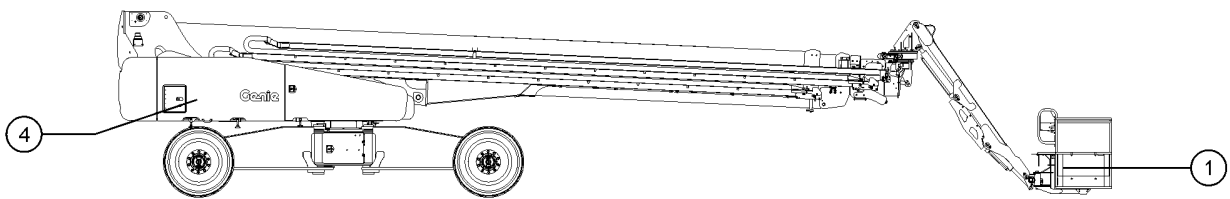

001.1 Parts Stocking List

Item	Part No.	Description	Qty.
		Deutz TD 2.9L4 Models	
9	62420GT	FILTER,AIR*** Deutz TD 2.9L4 Models (refer to 406.1)	
10	214228GT	FILTER, DEUTZ 2.9, FUEL Deutz TD 2.9L4 Models (refer to 406.1)	
11	236260GT	FILTER, FUEL PRE-FILTER, SPIN-ON, DEUTZ Deutz TD 2.9L4 Models (refer to 407.1)	
12	49924GT	FILTER,OIL,DEUTZ F4L1011F Deutz TD 2.9L4 Models (refer to 407.1)	
13	1262866GT	FAN BELT, ALTERANTOR Deutz TD 2.9L4 Models (refer to 404.1)	
14	1262487GT	BELT,AIR PUMP,PERKINES 404F-22T Deutz TD 2.9L4 Models (refer to 404.1)	
24	1276598GT	KIT, DIAGNOSTICS Deutz TD 2.9L4 Models from SN 319 (not shown)	
		Perkins 1104D-44T Models	
15	102632GT	FILTER,OIL,PERKINS 1104C-44 Perkins 1104D-44T Models (refer to 409.1)	
16	62433GT	FILTER,ELEMENT,30 MIC,75020 Perkins 1104D-44T Models (refer to 410.1)	
17	102639GT	FILTER,FUEL, PERKINS 1104C Perkins 1104D-44T Models (refer to 409.1)	
18	62425GT	FILTER,AIR CLEANER, SUPERBOOM Perkins 1104D-44T Models (refer to 410.1)	
		Perkins 854F-E34T Models	
19	62420GT	FILTER,AIR*** Perkins 854F-E34T Models (refer to 411.1)	
20	218811GT	PRE-FILTER,FUEL,854E-E34TA Perkins 854F-E34T Models (refer to 414.1)	
21	218835GT	FILTER,OIL,854E-E34TA Perkins 854F-E34T Models (refer to 414.1)	
22	218809GT	FILTER,FUEL,854E-E34TA Perkins 854F-E34T Models (refer to 414.1)	
23	218834GT	BELT,DRIVE,854E-E34TA Perkins 854F-E34T Models (refer to 415.1)