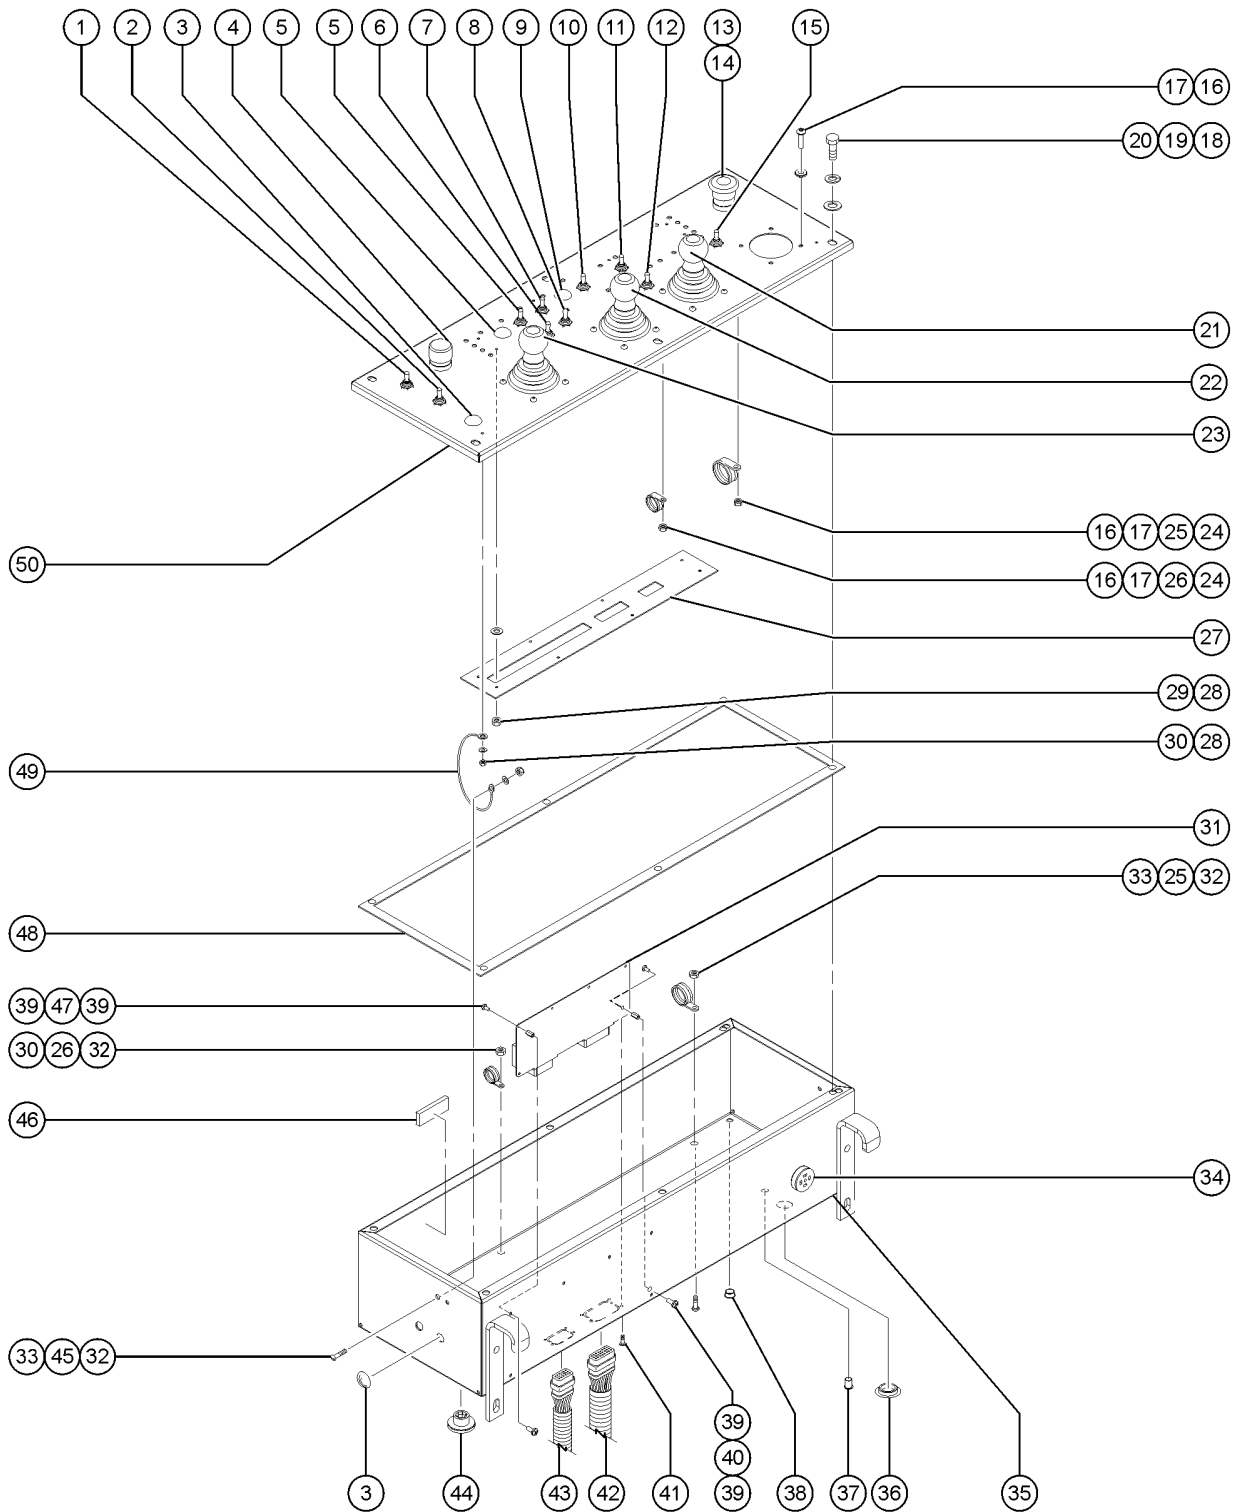

603.1 Platform Controls

603.1 Platform Controls

<i>Item</i>	<i>Part No.</i>	<i>Description</i>	<i>Qty.</i>
42-	1274905GT	HARNESS, PLATFORM/JIB, LOOP ..... from SN SX180H-613	
43	236263GT	HARNESS, UPPER BOOM CABLE, ...	1
44	106495GT	PLUG, 1/2" HUBBLE ..... Tier 3	1
44B	15243GT	PLUG, NYLON .875 BLACK DOMED ..... Tier 4 and Deutz Stage V	
45	6146GT	WASHER, FLAT, MS, #10, Y	2
46	30997GT	CORROSION INHIBITOR, FOAM	1
47	110229GT	STANDOFF, 6-32X1/2LX1/4 HEX NYL	4
48	81488GT	GASKET, PLATFORM CONTROL BOX	1
49	77351GT	LANYARD, PLATFORM CONTROL BOX	2
50	236710GT	LID, PLAT BOX, 4 JOYSTICK, SX ..... (Excluding all items from 1 to 49) Tier 3	1
50B	1277174GT	LID, PLATFORM BOX, 4 JOYSTICK ..... (Excluding all items from 1 to 49) Tier 4 and Deutz Stage V