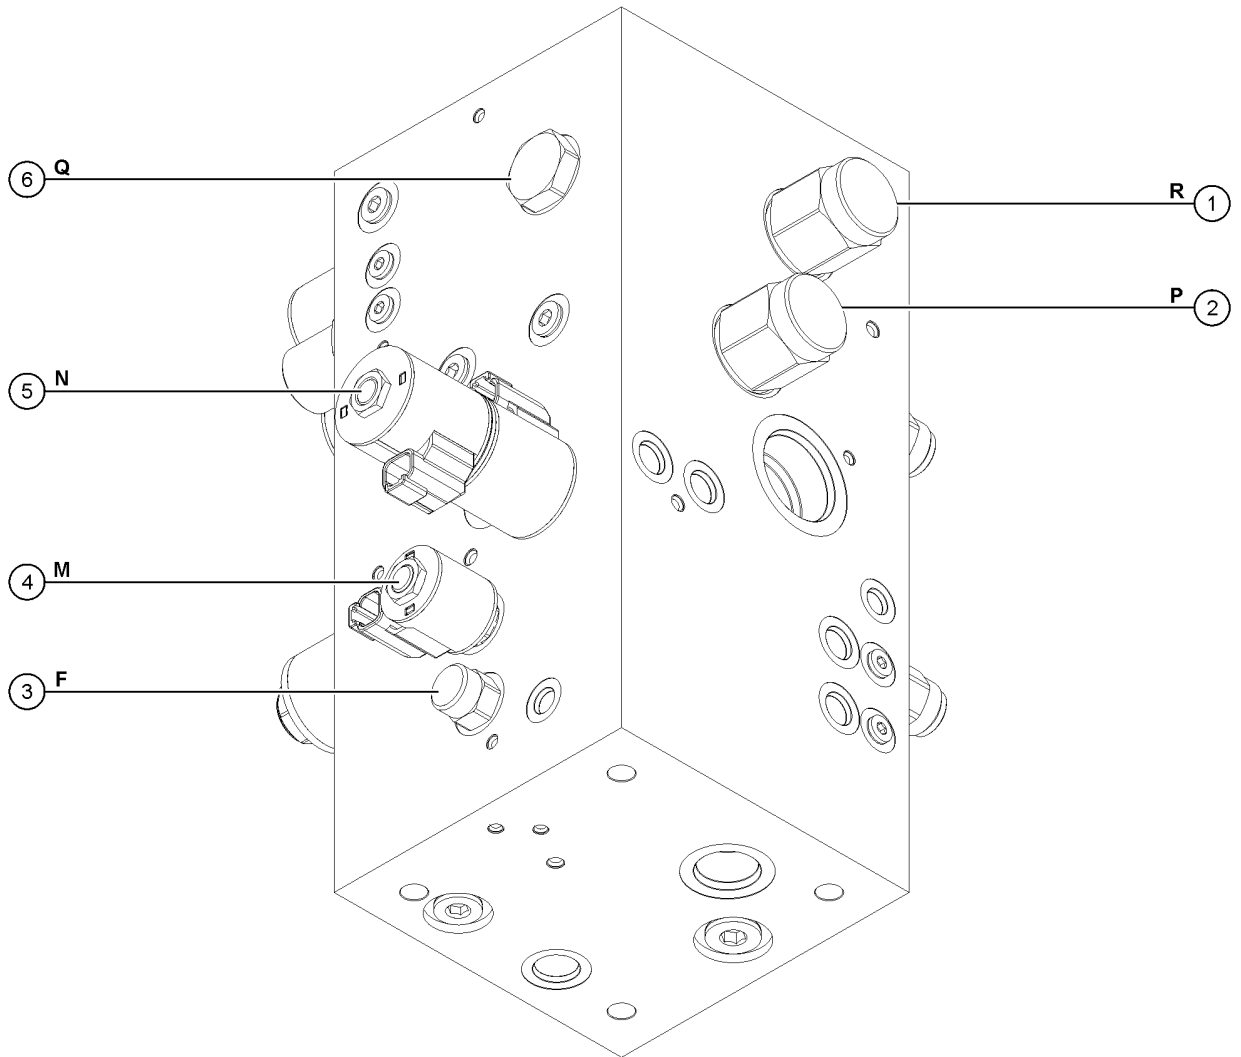

703.2 Function Manifold - View 2

Item	Part No.	Description	Qty.
1	237217GT	Pilot Operated Directional Valve R, Boom cylinder extend/retract circuit	1
1-	115204GT	SEAL KIT	
2	237217GT	Pilot Operated Directional Valve P, Boom lift cylinder up/down circuit	1
2-	115204GT	SEAL KIT	
3	237209GT	COMPENSATOR, 150 PSI F, Turntable rotate circuit	1
3	52371GT	SEAL KIT, VALVE	
4	97181GT	VALVE-SOLENOID, 2POS 3WAY M, Turntable rotate speed control	1
4-	107768GT	COIL,12VDC #8 DTSCH W/O DIODE	
4-	44227GT	SEAL KIT, VALVE	
4-	44174GT	NUT-COIL SHORT	
5	62330GT	VALVE,SOLENOID,3POS 4WAY*** N, Turntable rotate circuit	1
5-	104760GT	COIL,12VDC #10DTSCH IP69 ECOIL	2
5-	44230GT	SEAL KIT-P.N.44169,44172,44171	
5-	97372GT	SPACER, COIL	
5-	44174GT	NUT-COIL SHORT	
6	237211GT	VALVE-CHECK SIZE 12 (60 psi) Q, Holds hyd oil in boom extend circuit	
6-	62338GT	SEAL KIT,62328,SIZE 12,2 PORT	