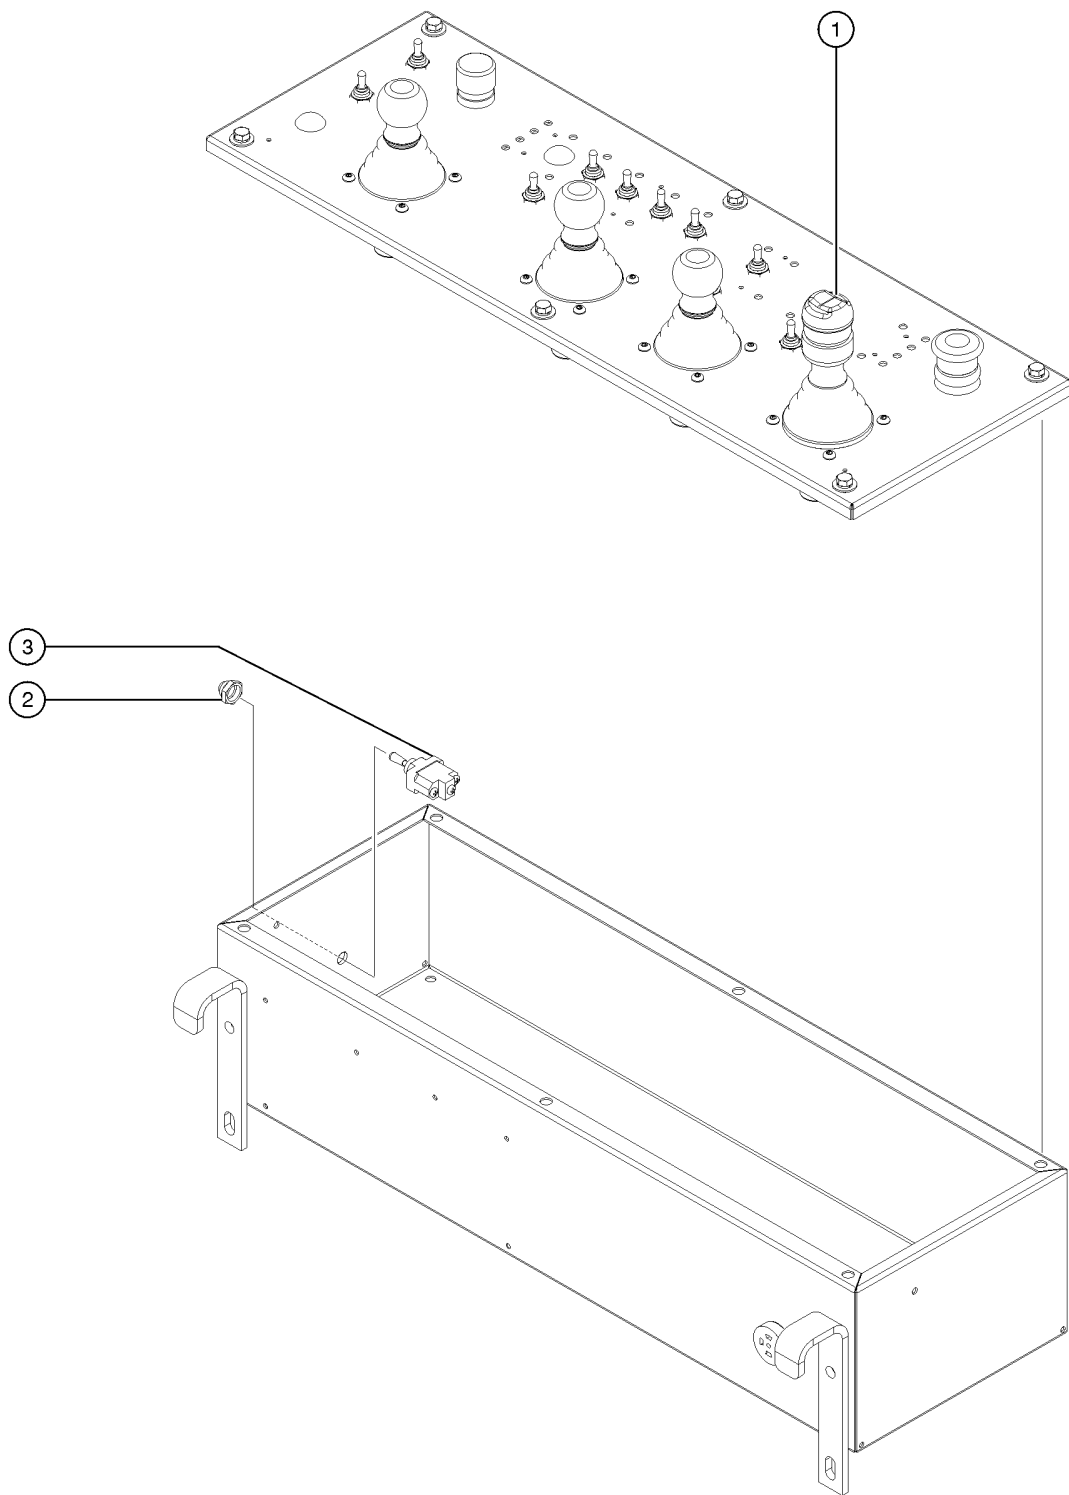

811.1 Ground Control LCD Heater

<i>Item</i>	<i>Part No.</i>	<i>Description</i>	<i>Qty.</i>
1		Ground Control LCD Heater Part of the Cold Start Package (Refer to 809.1)	1
1	122406GT	ASSEMBLY,LCD HEATER ALC1000	1
2		Ref. Ground Control Box (Refer to 313.1 and 314.1)	1
3	12344GT	NUT,NYLOCK,6-32	
4	122793GT	SWITCH,THERMOSTAT 60F OPEN	1
5	231020GT	ASSY, BRACKET, CONTACT BLOCK Includes switch part 122793 and rivets	1
5-	6272GT	RIVET,STL,STL,P,.125 X .25	

812.1 Platform Level Recovery and Rocker Joystick