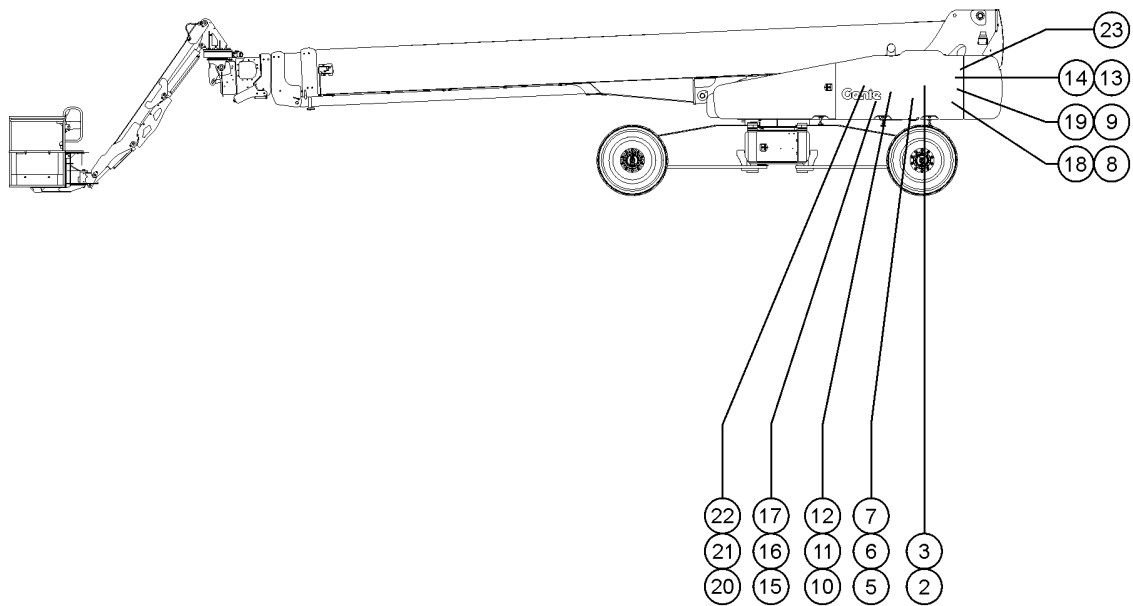

001.1 Parts Stocking List