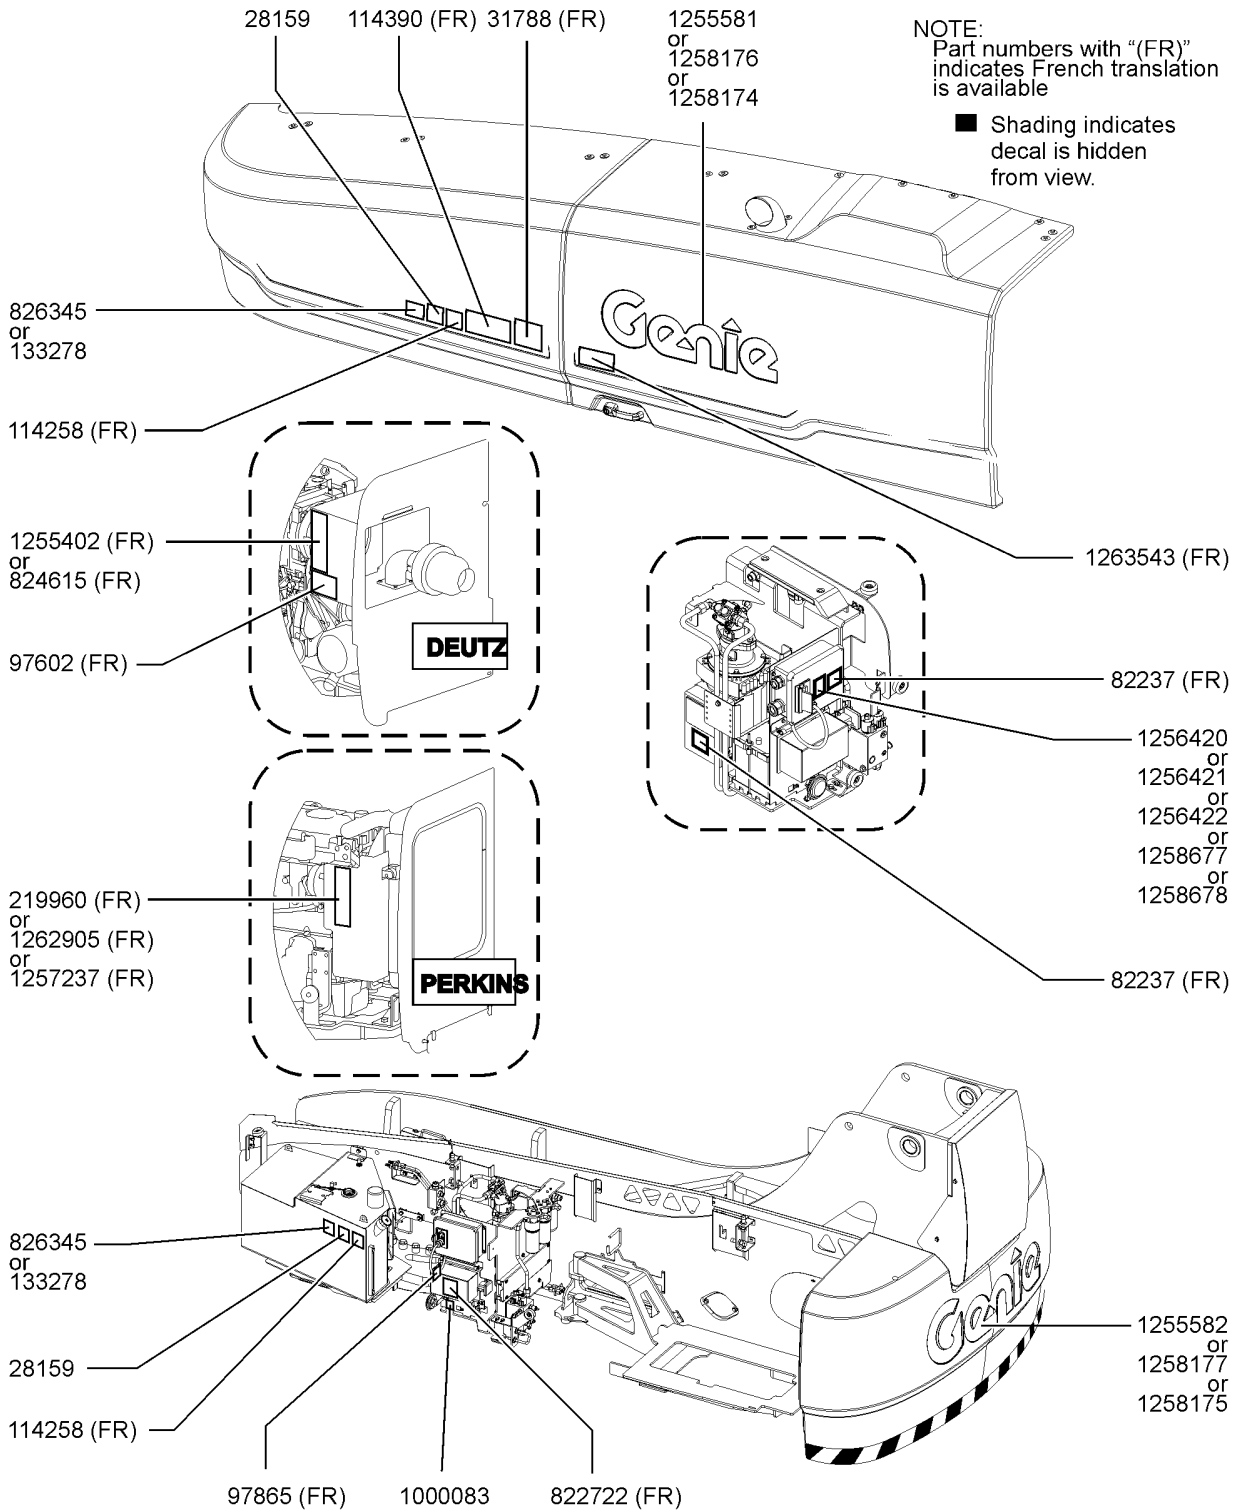

103.1 Decals with Words, Engine Side (to SN SX180H-744)

103.1 Decals with Words, Engine Side (to SN SX180H-744)

Item	Part No.	Description	Qty.
1	28159GT	DECAL,LABEL,DIESEL FUEL	2
2	31788GT	DECAL,DANGER,BATTERY SAFETY***	1
3	82237GT	DECAL,DANGER,HIGH VOLTAGE	2
		Option, generator	
4	97602GT	DECAL,WARNING,EXPLOSION,ETHER	1
5	97865GT	DECAL,WARN,ELECTRO HAZARD	1
6	114258GT	DECAL,DANGER,NO SMOKING	2
7	114390GT	DECAL,DANGER,ELECT HAZARD***	1
8	133278GT	DECAL,LOW/ULTRA LOW SULFR FUEL	2
		Perkins 1104D-44T, Deutz TD201104i	
9	219960GT	DECAL,NOTICE, PERKINS ENGINE	1
		Perkins 1104D-44T	
10	822722GT	DECAL, LABEL, FUSE RELAY PANEL	1
11	824615GT	DECAL,ENGINE SPEC,DEUTZ TD2.9	1
		Deutz D 2.9i4	
12	826345GT	DECAL,ULS DIESEL ONLY,TIER 4	2
		Perkins 854TF, Deutz D 2.9i4	
13	1000083GT	DECAL,NOTICE,START/CONTRL BATT	1
14	1255402GT	DECAL,ENGINE SPEC,DEUTZ TD2011L04i,SX	1
		Deutz TD201104i	
15	1255581GT	DECAL,COSMETIC, 10" GENIE BLUE	1
16	1255582GT	DECAL COSMETIC,15" GENIE BLUE	1
17	1256420GT	DECAL, POWER TO PLATFORM, 208V/115V 60HZ	1
		Option	
18	1256421GT	DECAL, POWER TO PLATFORM, 220V	1
		Option	
19	1256422GT	DECAL, POWER TO PLATFORM, 415V	1
		Option	
20	1257237GT	DECAL,ENGINE SPEC,854TF,TIER IV	1
		Perkins 854TF	
21	1258174GT	DECAL,COSMETIC,10" GENIE WHITE	1
22	1258175GT	DECAL COSMETIC,15" GENIE WHITE	1
23	1258176GT	DECAL,COSMETIC,10" GENIE BLACK	1
24	1258177GT	DECAL COSMETIC,15" GENIE BLACK	1
25	1258677GT	DECAL, POWER TO PLATFORM, 240V 50HZ	1
		Option	
26	1258678GT	DECAL, POWER TO PLATFORM, 220V	1
		Option	
27	1262905GT	DECAL,NOTICE,PERKINS ENGINE	1
		Perkins 1104D-44T	
28	1263543GT	DECAL, IMPROPER OPERATION	1