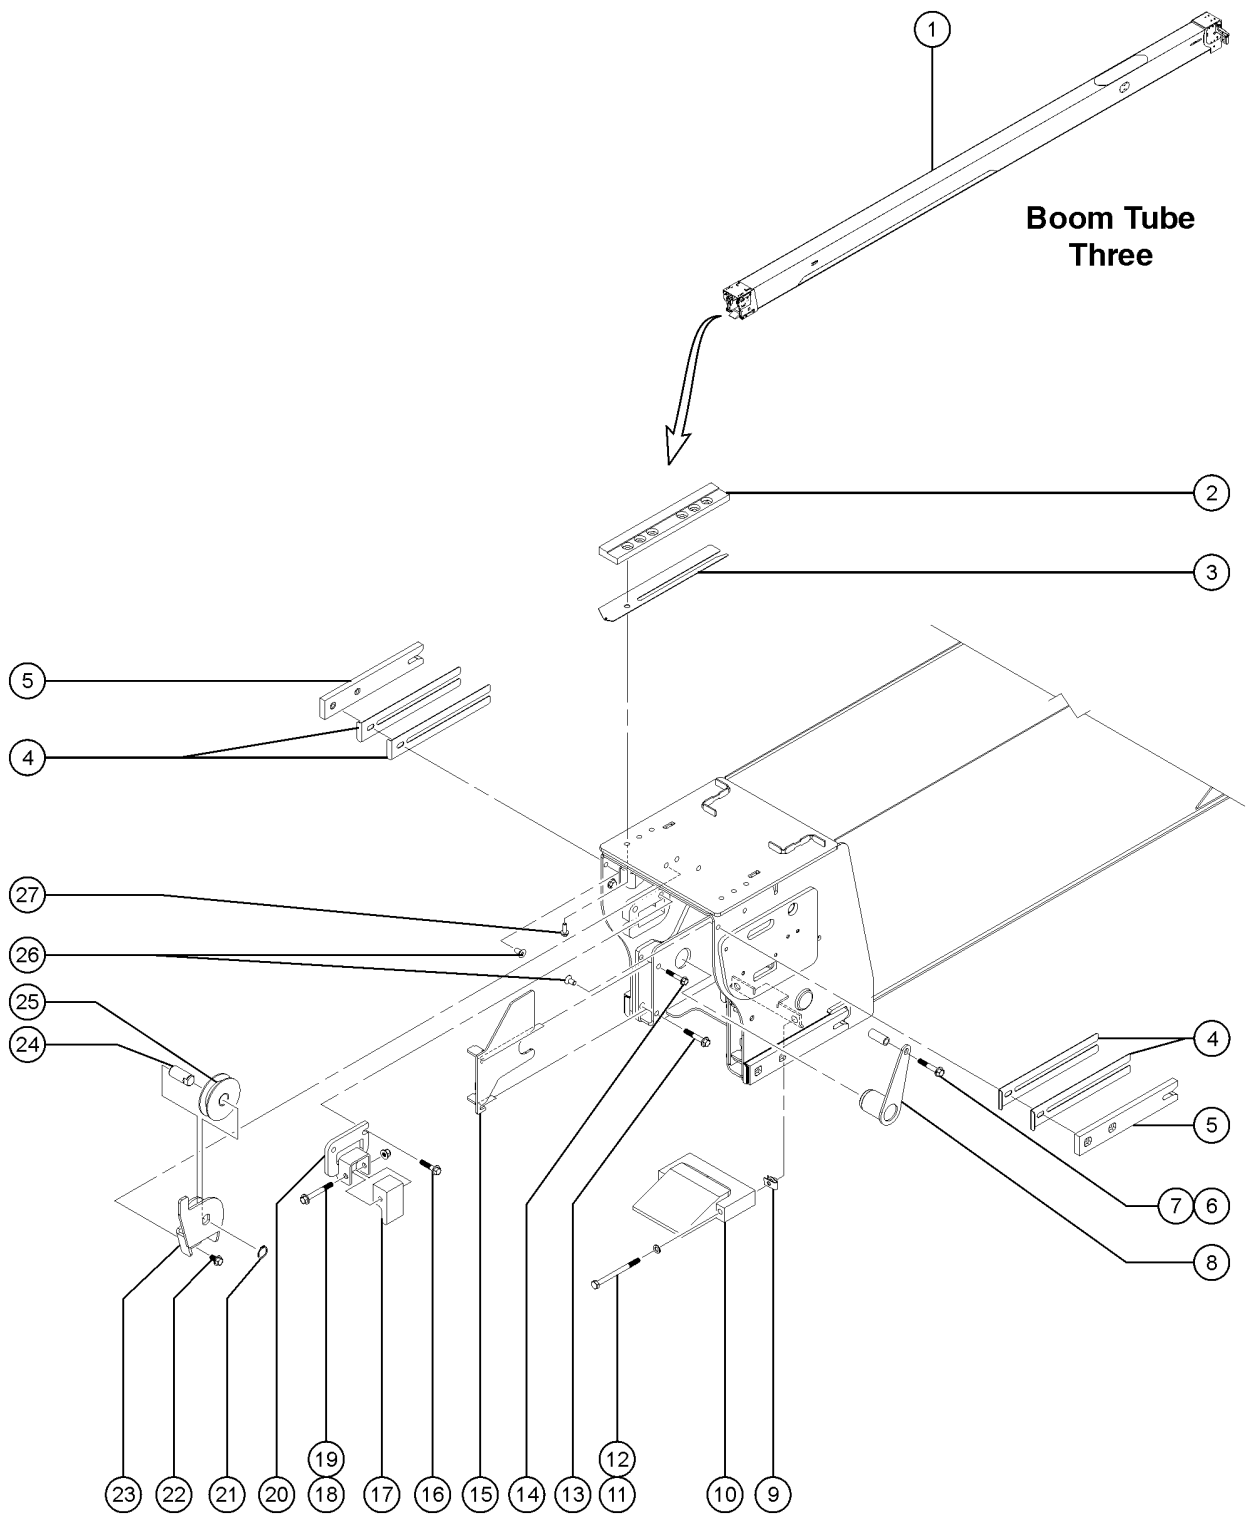

514.1 Boom Tube Three - Wear Pads, View 2

514.1 Boom Tube Three - Wear Pads, View 2

<i>Item</i>	<i>Part No.</i>	<i>Description</i>	<i>Qty.</i>
27	231530GT	SCREW,HHF,M10-1.5X25,DIN6921,10.9,ZAB .....	

514.2 Boom Tube Three - Wear Pads, View 2