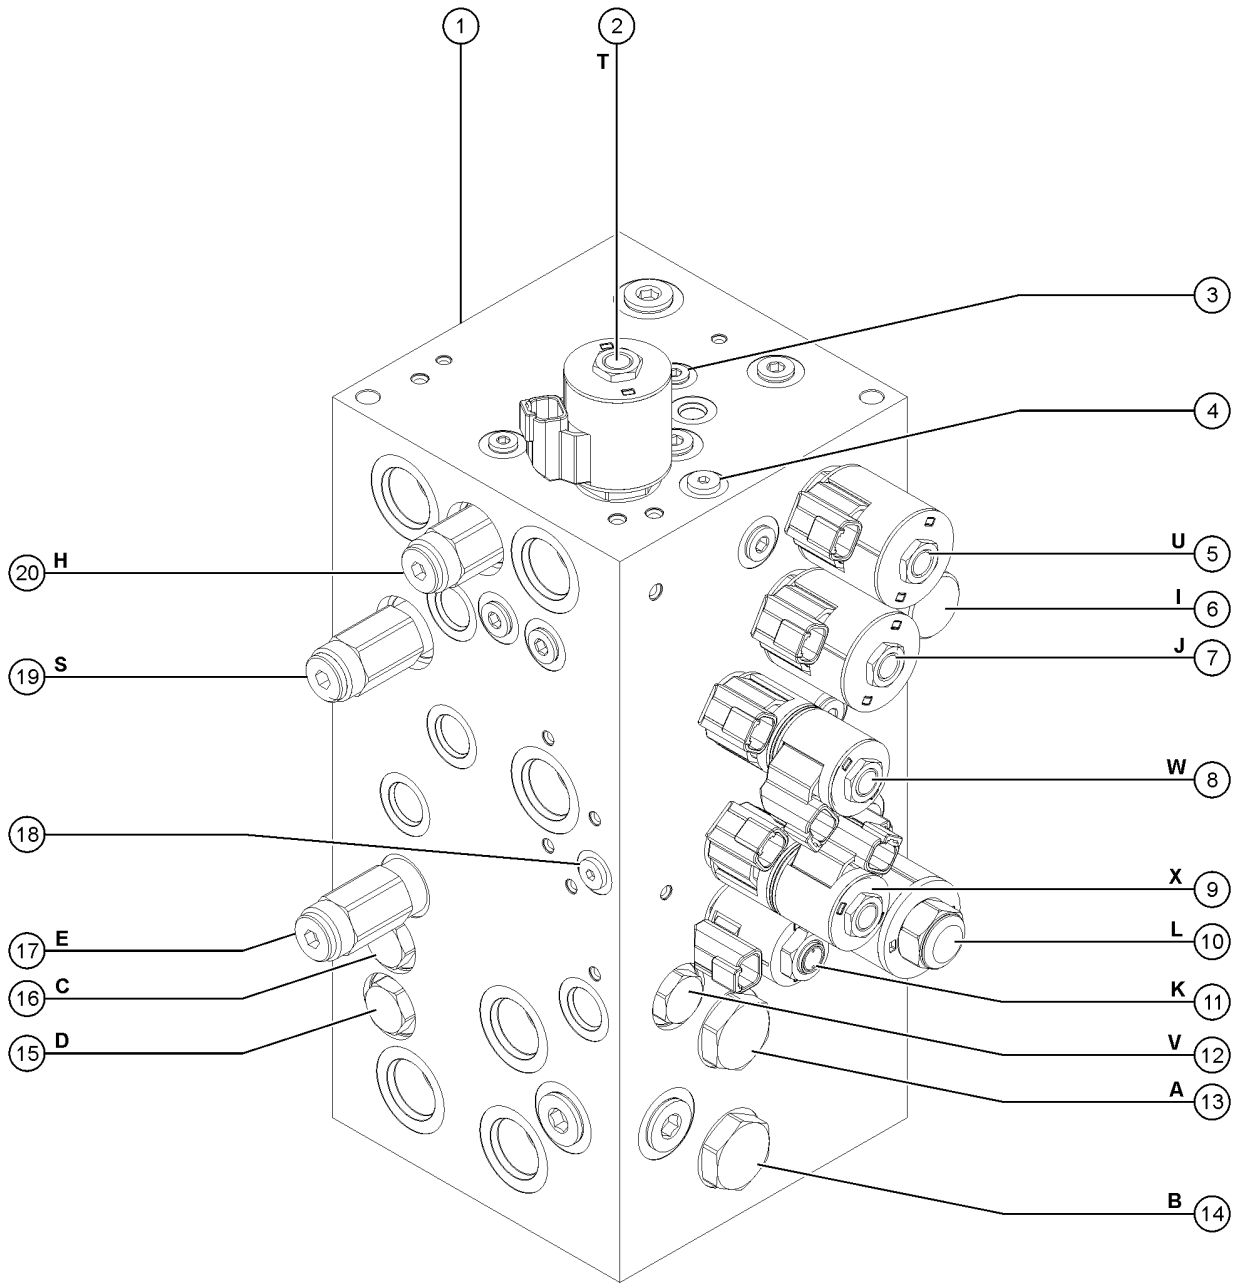

703.1 Function Manifold - View 1