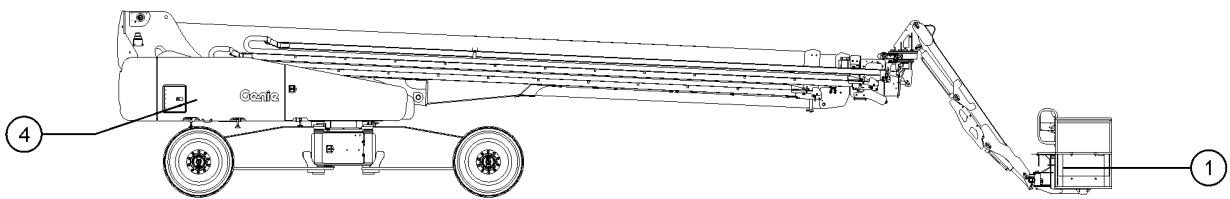

001.1 Parts Stocking List