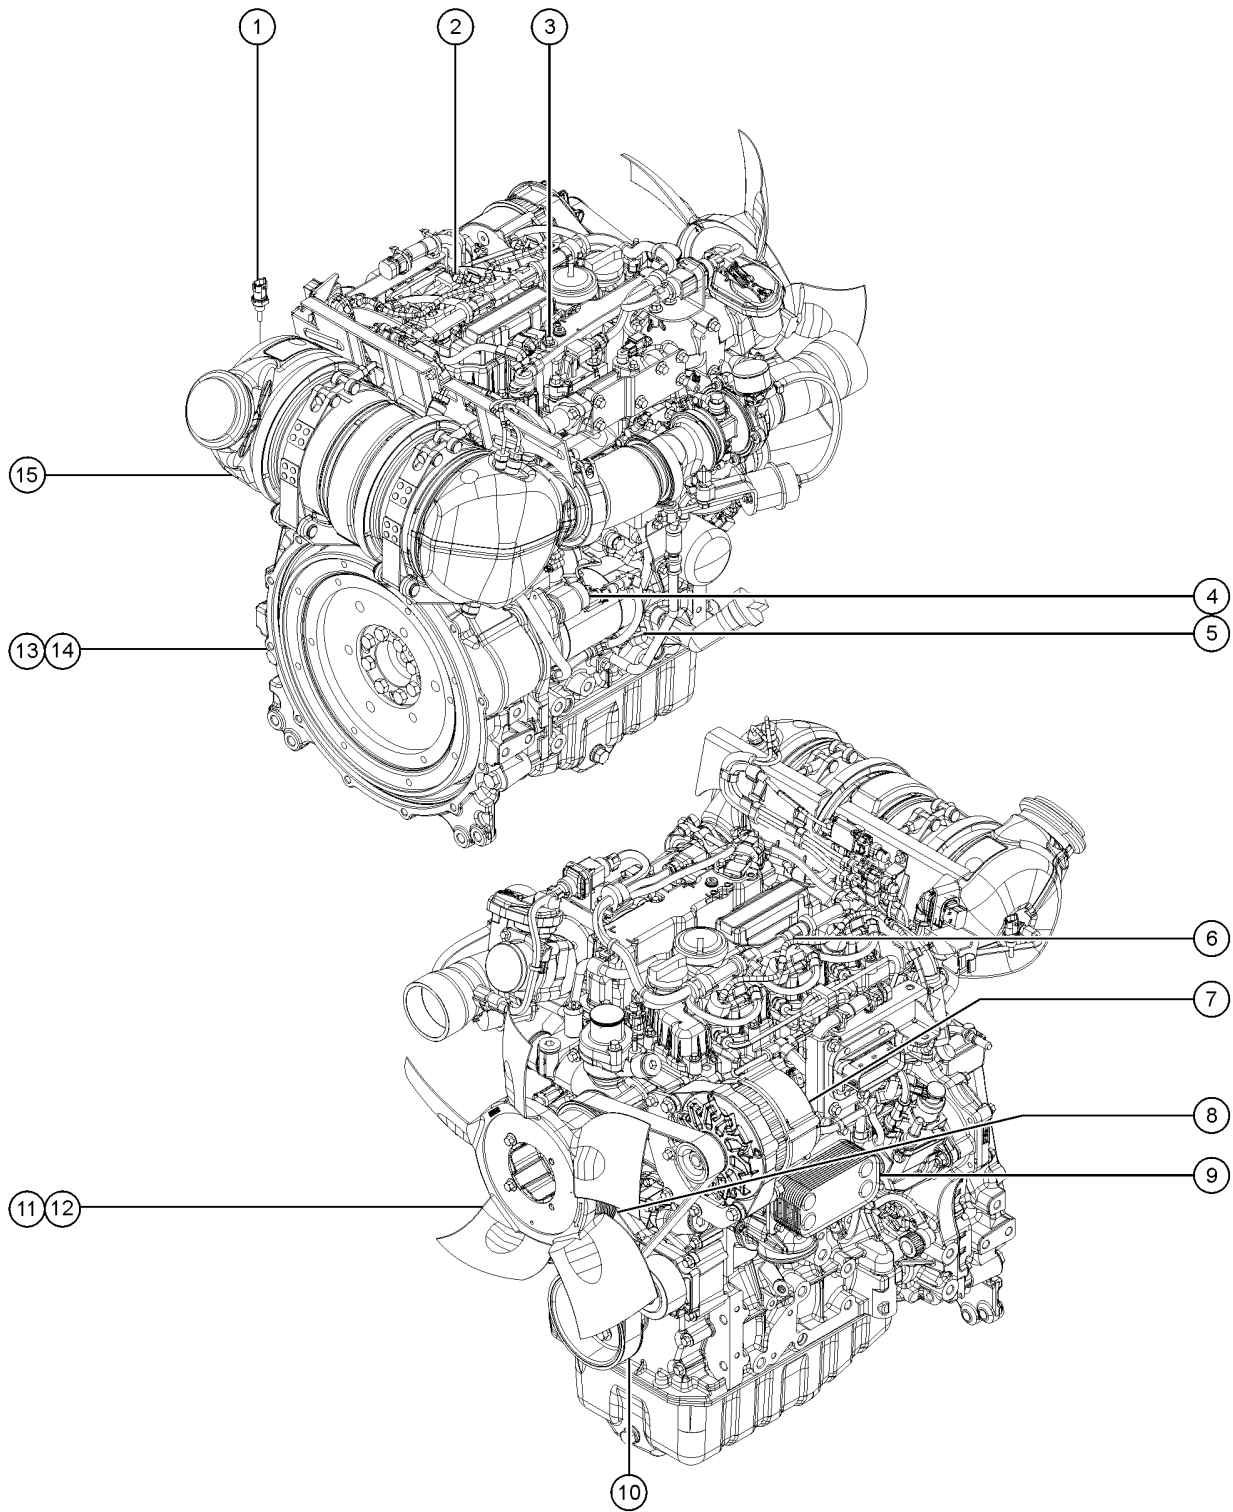

418.1 Deutz TCD 2.2L, Stage V - View 1 (from SN SX180H-743)

418.1 Deutz TCD 2.2L, Stage V - View 1 (from SN SX180H-743)

Item	Part No.	Description	Qty.
-		Due to Stage V regulations, many engine replacement parts require the engine serial number at time of order placement. When ordering engine parts please have both machine and engine serial numbers available. For internal engine parts, contact engine dealer	
1	825693GT	COOLANT TEMP SENSOR,TD2.9	1
2	1261237GT	SENSOR,FUEL PRESSURE	1
2-	1262893GT	O-RING, OIL PRESSURE SENSOR	
3	1262896GT	SENSOR,INTAKE AIR PRESSURE	1
3-	1262897GT	O-RING, INTAKE AIR PRESSURE SENSOR	
4	1300704GT	STARTER	1
5	825708GT	DIPSTICK,TD2.9	1
6	1300706GT	CABLE HARNESS	1
7	07.0501.0051GT	ALTERNATOR	1
8	1300713GT	ADAPTER	1
9	1300707GT	OIL COOLER	1
10	1293934GT	Belt	1
11	1294968GT	FAN, 430MM	1
12	1294091GT	HEXAGON BOLT	4
13	89785GT	RING GEAR,DEUTZ F3L2011F (please verify ring gear thickness) 0.6 inches	1
14	1262873GT	BOLT, DEUTZ FLYWHEEL	8
15		REF. DPF	
		(Ref. 2)