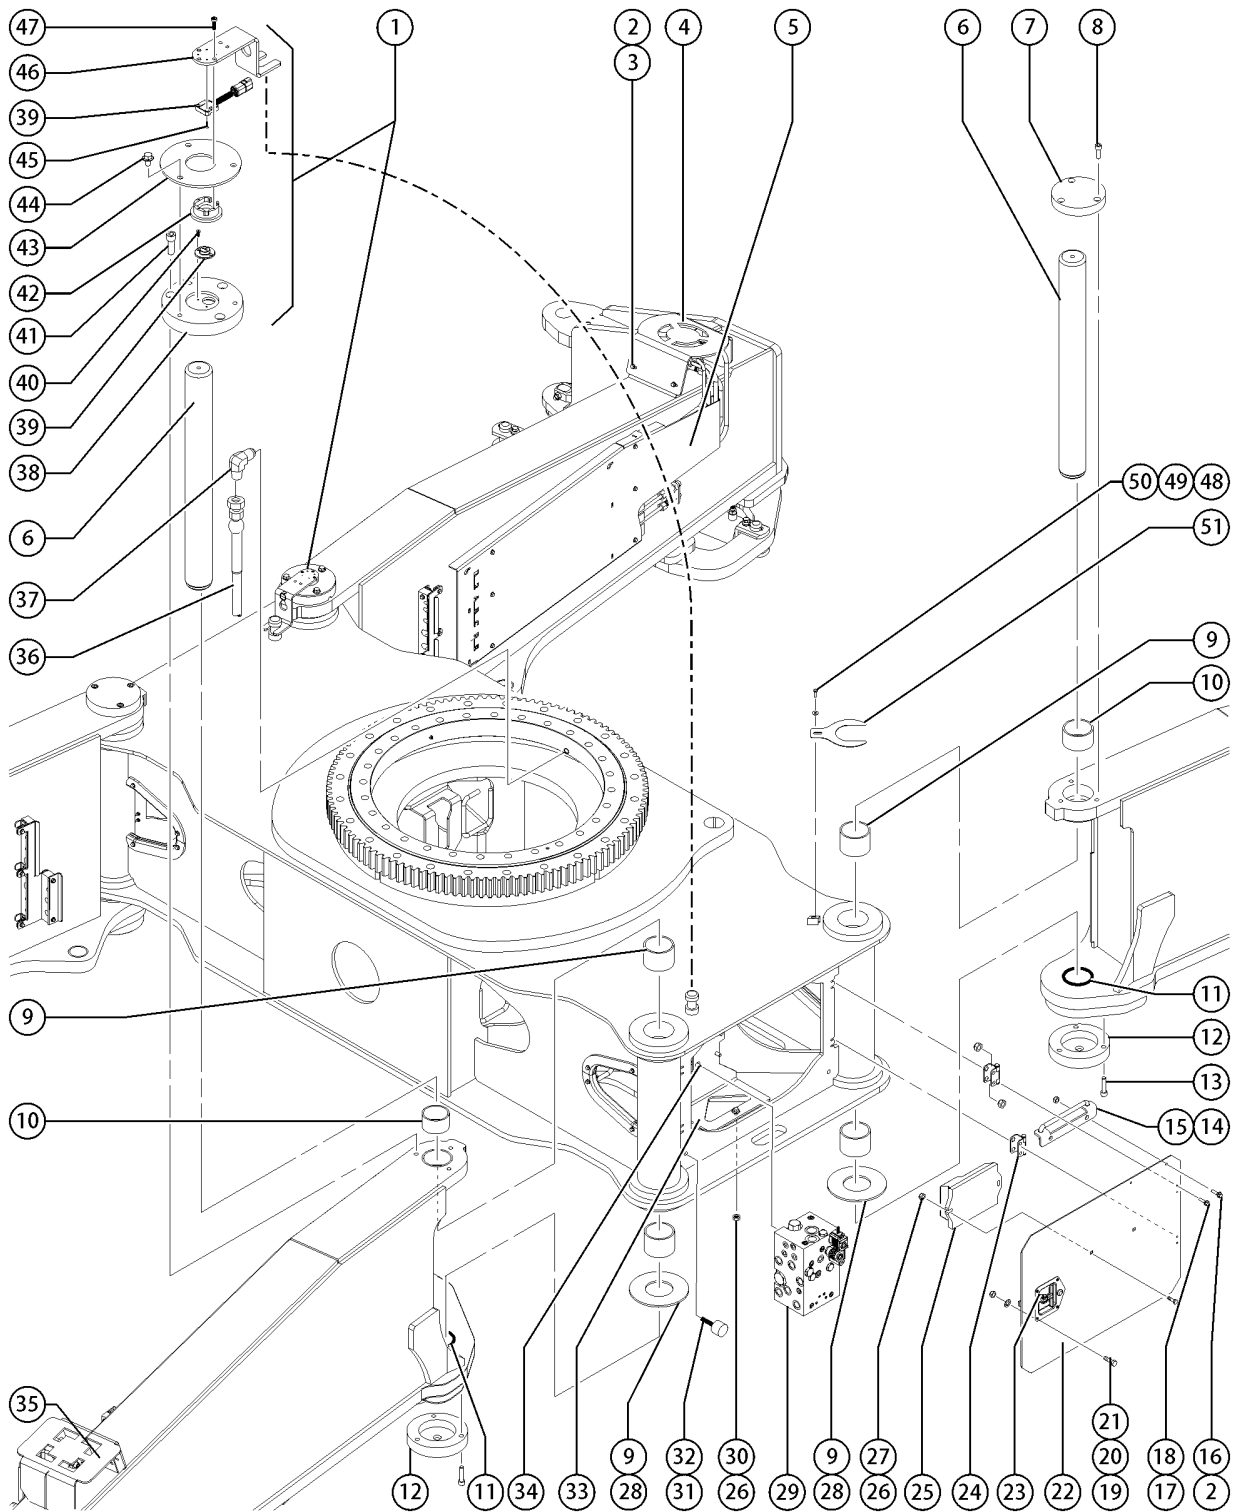

203.1 Chassis Components, Tank Side

203.1 Chassis Components, Tank Side

Item	Part No.	Description	Qty.
1	1260073GT	ASSY,AXLE SENSOR,SX/ZX135 (complete) Includes items from 38 to 47	2
2	231532GT	SCREW,HHF,M6X20,DIN6921,10.9,Y	
3	230073GT	SPRING CLIP,M6-1.0,0.8-4.0X13.5,ZAB	
4	1259975GT	FORMING,DIRECTIONAL CIRCLE	1
5		Ref. FORMING, HYD TUBE COVER (Refer to 204.1)	
6	219304GT	PIN, 80MM X 780MM, AXLE	2
7	1259976GT	MACHINED, TOP CAP, AXLE PIN	2
8	160732GT	SCREW, SHCS M12-1.75X35	
9	235309GT	BEARING,80ID X 90OD X 65LG	4
10	237854GT	BEARING, 80ID X 90OD X 52LG	2
11	160502GT	BEARING, 80ID X 90OD X 80LG	2
12	1259978GT	MACHINED, LOWER CAP, AXL PIN	2
13	160736GT	SCREW, SHCS M12-1.75X50 GR12.9	
14	1259986GT	FORMING,LOCK COVER BRKT	1
15	230825GT	FORMING, COVER LOCK BAR	1
16	231513GT	NUT,TL FLG,M6-1.0,DIN6927,10,Z	-
17	218457GT	SCREW,HHF,M5X12,DIN6921,10.9,Z	
18	1255753GT	NUT,FLG,M5-0.8,DIN6923,8,ZAB	-
19	235315GT	SCREW,PHPM,M4-0.7X16,DIN7985,ZAB	
20	825357GT	WASHER,FLAT,M4,DIN125,ZAB	
21	825686GT	NUT, TL, M4-0.7, DIN980, 8, ZAB	-
22	1260070GT	ASSY,CHASSIS DOOR,ZX135 SX Includes items 14 - 24	1
23	74245GT	LATCH,FLUSH CUP LEFT HAND Includes mounting hardware and 1 pair of keys	1
23-	29314GT	KEY,LATCH, 1 PAIR (28125)	
24	217477GT	HINGE, OFFSET 12MM	2
25	101004GT	MODULE,DCON	1
26	237832GT	NUT,TL FLG,M8-1.25,DIN6927,10,ZAB	
27	230826GT	BOLT,CARRIAGE,M8X35,DIN603,8.8