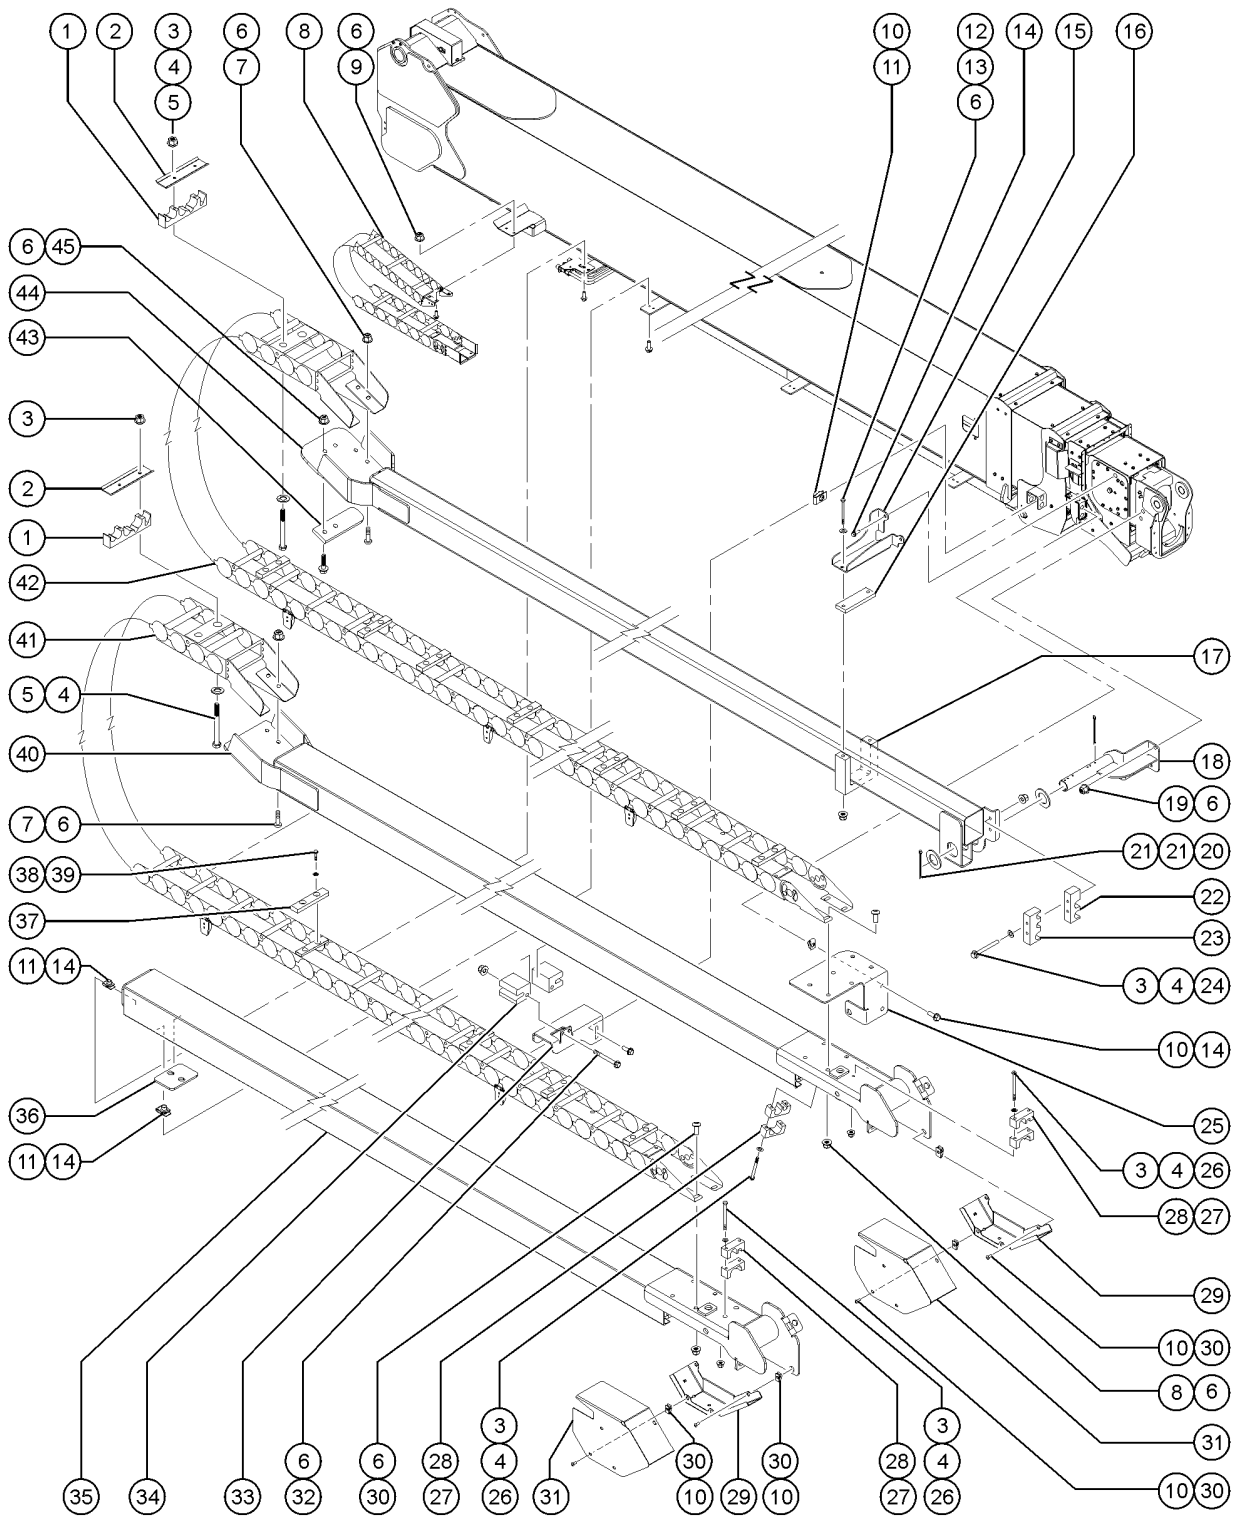

503.1 Cable Track Installation

Item	Part No.	Description	Qty.
25	216688GT	FORMING, CABLE TRACK MOUNT, B2	1
26	825581GT	SCREW,HHC,M6-1.0X85,DIN931,10.9,ZAB	
27	215492GT	CABLE CLAMP, AIRLINE AND LS	2
28	215491GT	CABLE CLAMP, ELECTRICAL	2
29	162089GT	FORMING,CABLE TRACK COVER BOT	2
30	237735GT	SCREW,BHC,M10-1.50X25,10.9,ZAB	
31	162090GT	FORMING,CABLE TRACK COVER SIDE	2
32	215818GT	SCREW,HHF,M10-1.5X100,DIN6921, ...	
33	216690GT	FORMING, CT GUIDE MOUNT, B1	1
34	237546GT	WEAR PAD,PULL TUBE RETAINER	2
35	231290GT	WELDMENT, ALUMINUM, B0 C T TRAY	1
36	822603GT	PLATE, B0 CT TRAY HOLD DOWN	5
37	1257116GT	UHMW BLOCK, CABLE TRACK	23
38	6090GT	SCREW,HHC,1/4-20 X .75	
39	6097GT	WASHER,FLAT,USS,3/8",Y	
40	231289GT	WELDMENT, ALUMINUM, B2 PULL TU	1
41	226763GT	CABLETRACK, SRC-110,97 LINKS	1
41-	1256244GT	ASSEMBLY, CABLE TRACK SRC-110, 4 LINK	
41-	1256245GT	BRACKETS, CABLE TRACK SRC-110, MOVING END	
41-	1256246GT	BRACKETS, CABLE TRACK SRC-110, FIXED END	
41-	1256247GT	KIT, PIN AND RING, SRC-110	
41-	1257116GT	UHMW BLOCK, CABLE TRACK	
41-	1257117GT	KIT, FINGER GUIDE, CABLE TRACK	
41-	1257123GT	UHMW BLOCK, CABLE TRACK	
42	226762GT	CABLETRACK, SRC-110,101 LINKS	1
42-	1256244GT	ASSEMBLY, CABLE TRACK SRC-110, 4 LINK	
42-	1256245GT	BRACKETS, CABLE TRACK SRC-110, MOVING END	
42-	1256246GT	BRACKETS, CABLE TRACK SRC-110, FIXED END	

503.1 Cable Track Installation