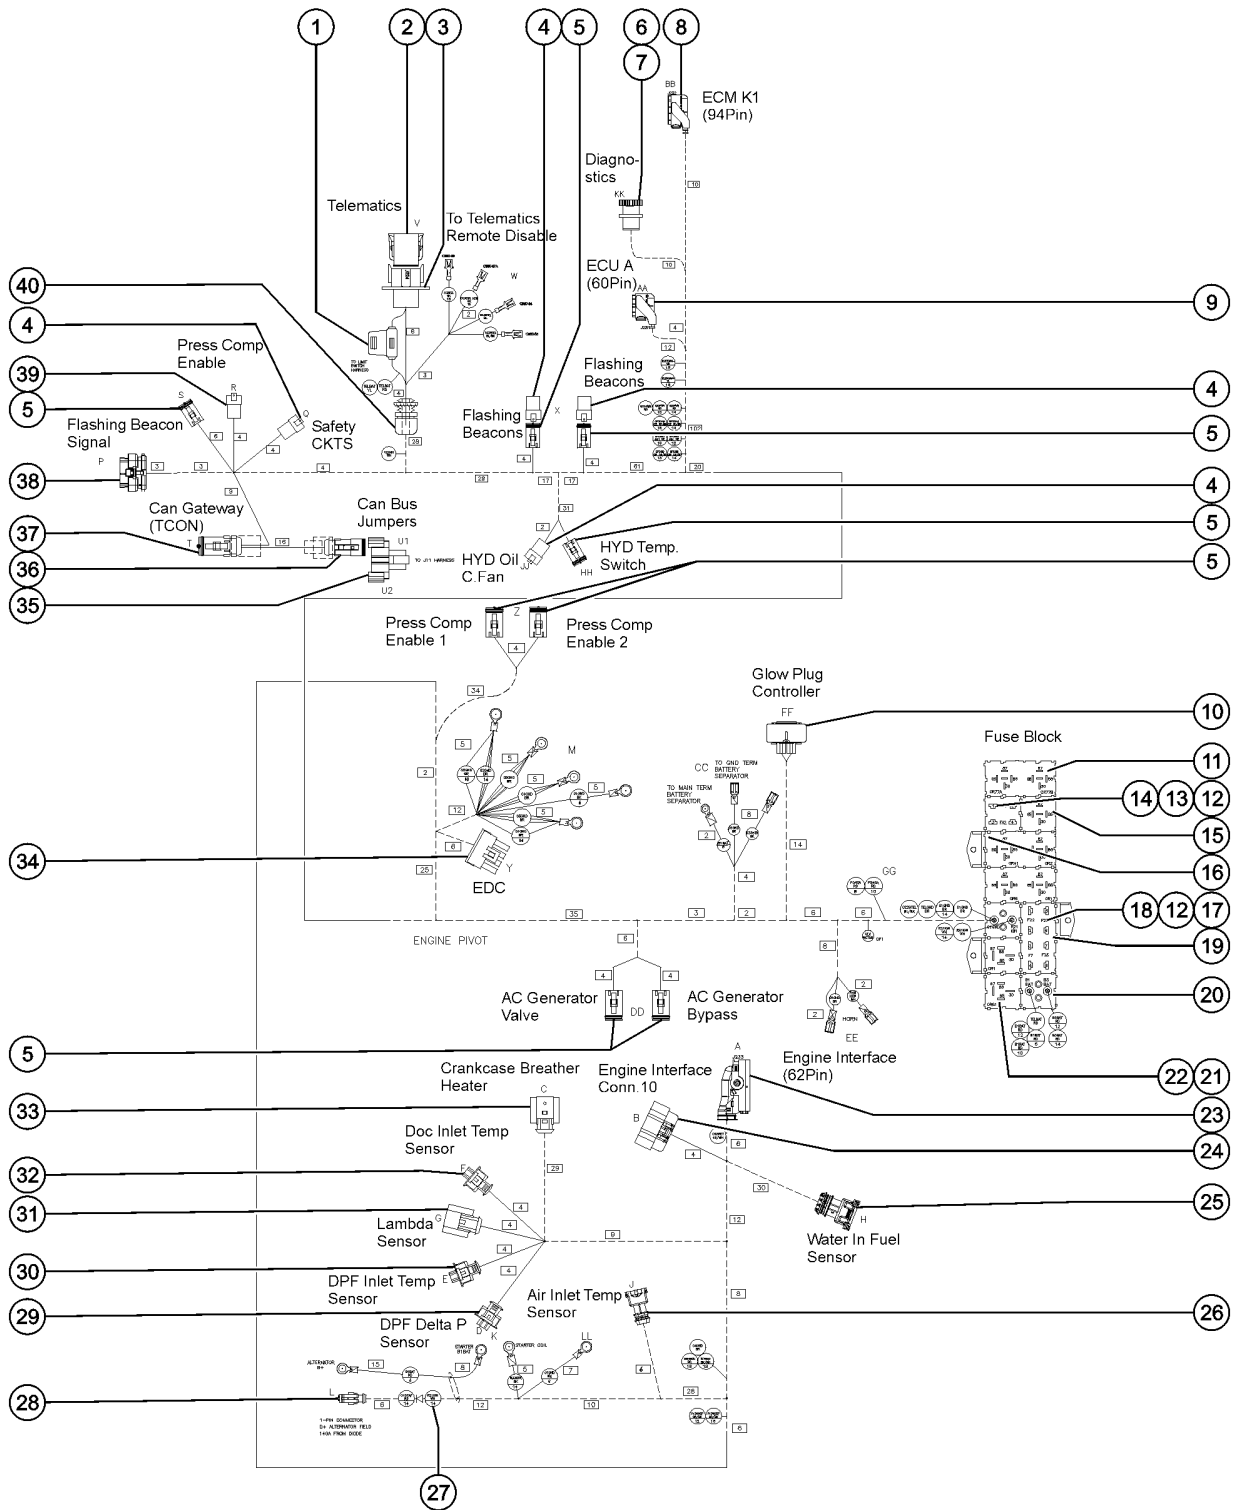

315.115D Harness, Perkins 854T, Tier 4, Super X

Item	Part No.	Description	Qty.
-	1257247GT	HARNESS, PERKINS 854T, TIER 4, SUPER X	1
1	1253210GT	CIRCUIT BRKR THERM AUTORESET 6	1
1-	121657GT	FUSE HOLDER,ATC 1-20 AMPS	1
2	119060GT	CONN PLUG 8 WAY 14-48GA	1
2-	60433GT	LOCK,PLUG 8 WAY, 14-18GA	1
3	87755GT	CONN,RECEP 8 WAY 14-18GA,FL	1
3-	60447GT	LOCK,RECEP 8 WAY,14-18GA	1
4	119065GT	CONN,RECEP 2 WAY,14-18GA	3
4-	60439GT	LOCK,RECEP 2 WAY, 14-18GA	3
5	119056GT	CONN PLUG 2 WAY ENDCAP DT	8
5-	60425GT	LOCK,PLUG 2 WAY, 14-18GA	8
6	823052GT	CONN,RECEP 9-WAY,FL. GRAY	1
7	823053GT	CONN,DUST CAP,RECEP,9-WAY GRAY	1
8	822439GT	CONN KIT,94POS,AMP MQS1.5/MCP2.8	1
9	822438GT	CONN KIT,RECEP 60POS,AMP MQS 1.5	1
10	1258089GT	CONN,RELAY SOC,6X2.8+2X8	1
11	34052GT	RELAY,SPDT,12V(AUTO) PLUG IN**	4
12	94327GT	FUSE,30 AMP	3
13	60536GT	FUSE,20 AMP,MAXI	1
14	106092GT	CONN,2 POS MAXI FUSE	1
15	106068GT	CONN,SINGLE RLY MODULE,5POS	1
16	88167GT	CONN,DUAL RLY MODULE,10 POS	2
17	101340GT	FUSE,60 AMP,MAXI	1
18	1258391GT	FUSE, 50 AMP, MAXI	1
19	88164GT	CONN MAXI FUSE MODULE,4POS	1
20	106051GT	CONN,FEED THRU STUD	2
21	88162GT	CONN,POWER RLY MODULE,4POS	2
22	119067GT	CONN,RECEP 4 WAY ENDCAP DT	1