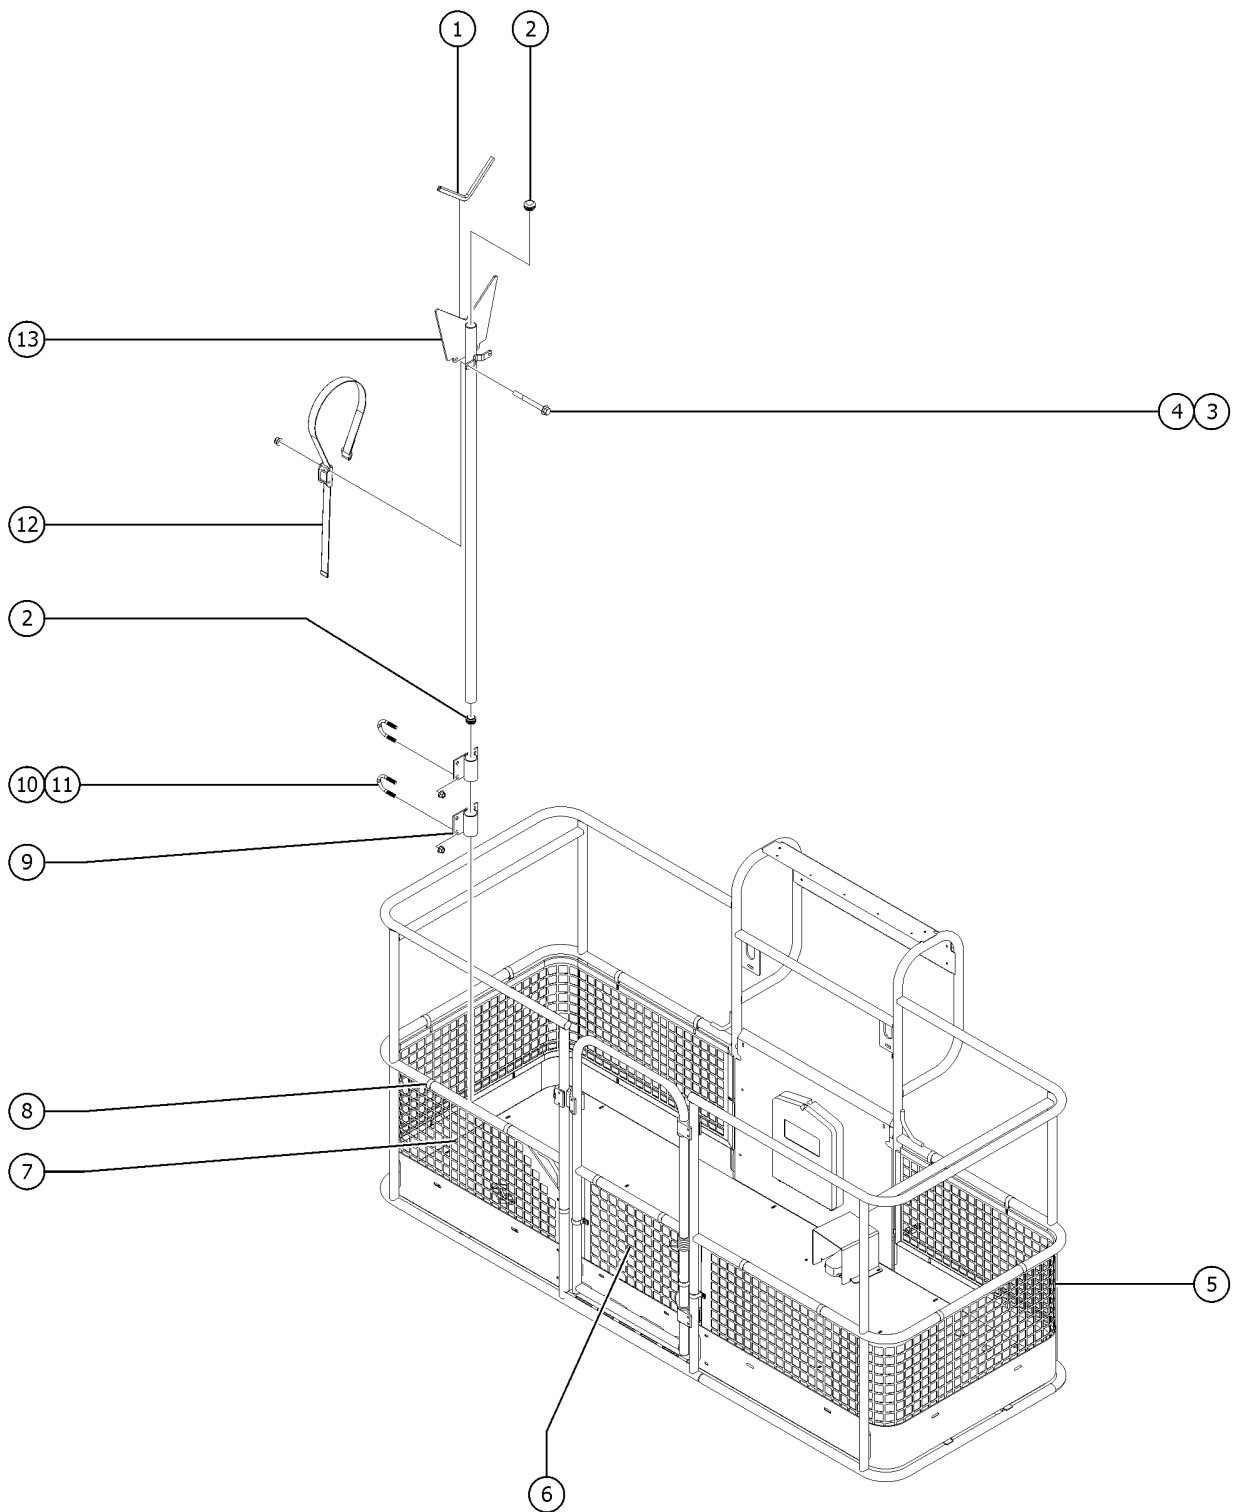

802.1 Half-Mesh and Pipe Cradle Options (to SN 354)

802.1 Half-Mesh and Pipe Cradle Options (to SN 354)

Item	Part No.	Description	Qty.
A	85300GT	PIPE CRADLE ASSY. SERV (ONE)** (ANSI & CE only) (This is a single assembly. Qty 2 of 85300GT required to complete a set)	
A-	65630GT	INSTRUCTIONS-PIPE CRADLE,BOOMS	
B		Ref. SWING GATE, COMPLETE	
		(refer to 801.1)	
1	19018-1100GT	TRIMLOCK,BLACK,5/32"	2
2	55753GT	BUMPER, PLASTIC, 1.25 O.D.	4
3	824083GT	SCREW,HHF,1/4-20X2.5,8,ZAG	4
4	1277924GT	NUT,NYLOCK FLG,1/4-20,F,ZAG	4
5	73500GT	HALF MESH,8'PLATFORM,RH***	1
5-	54465GT	MESH,HALF,RH,6'PLATFORM	
6	54457GT	MESH,HALF,SWING GATE***	1
7	73501GT	HALF MESH,8'PLATFORM,LH	1
7-	54458GT	MESH,HALF,LH,6'PLATFORM	
8	56424GT	CLAMP,1.25X.5 RUBBER-CUSHION	
8-	6090GT	SCREW,HHC,1/4-20 X .75	
8-	6091GT	NUT,NYLOCK,1/4-20	
8-	6638GT	WASHER,FLAT,USS,1/4"Y	
9	81368GT	WELDMENT,PIPE CRADLE MOUNT	4
10	1251600GT	U-BOLT, FLATTENED, 1.5 X 3/8	8
11	1274322GT	NUT,NYLOCK FLG,3/8-16,F,ZAG	16
12	56570GT	STRAP, CONDUIT HOLDER 60"****	2
13	56525GT	WELDMENT, PIPE CRADLE	2