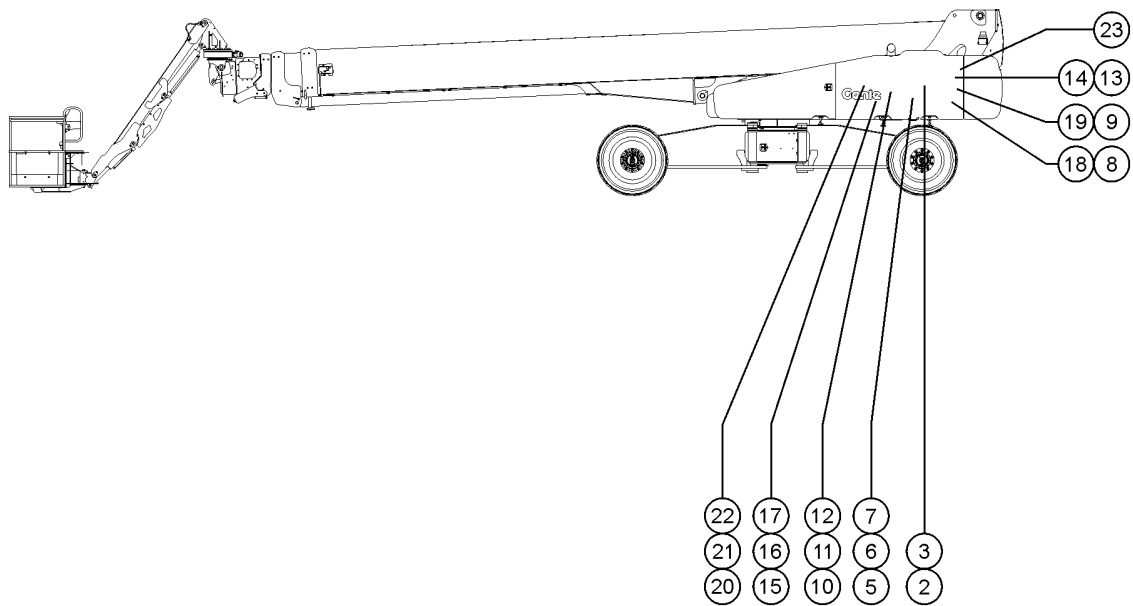

001.1 Parts Stocking List

Item	Part No.	Description	Qty.
		Deutz TD 2.9L4 Models	
9	62420GT	FILTER,AIR*** Deutz TD 2.9L4 Models (refer to 406.1)	
10	214228GT	FILTER, DEUTZ 2.9, FUEL Deutz TD 2.9L4 Models (refer to 406.1)	
11	236260GT	FILTER, FUEL PRE-FILTER, SPIN-ON, DEUTZ Deutz TD 2.9L4 Models (refer to 407.1)	
12	49924GT	FILTER,OIL,DEUTZ F4L1011F Deutz TD 2.9L4 Models (refer to 407.1)	
13	1262866GT	FAN BELT, ALTERANTOR Deutz TD 2.9L4 Models (refer to 404.1)	
14	1262487GT	BELT,AIR PUMP,PERKINES 404F-22T Deutz TD 2.9L4 Models (refer to 404.1)	
24	1276598GT	KIT, DIAGNOSTICS Deutz TD 2.9L4 Models from SN 319 (not shown)	
		Perkins 1104D-44T Models	
15	102632GT	FILTER,OIL,PERKINS 1104C-44 Perkins 1104D-44T Models (refer to 409.1)	
16	62433GT	FILTER,ELEMENT,30 MIC,75020 Perkins 1104D-44T Models (refer to 410.1)	
17	102639GT	FILTER,FUEL, PERKINS 1104C Perkins 1104D-44T Models (refer to 409.1)	
18	62425GT	FILTER,AIR CLEANER, SUPERBOOM Perkins 1104D-44T Models (refer to 410.1)	
		Perkins 854F-E34T Models	
19	62420GT	FILTER,AIR*** Perkins 854F-E34T Models (refer to 411.1)	
20	218811GT	PRE-FILTER,FUEL,854E-E34TA Perkins 854F-E34T Models (refer to 414.1)	
21	218835GT	FILTER,OIL,854E-E34TA Perkins 854F-E34T Models (refer to 414.1)	
22	218809GT	FILTER,FUEL,854E-E34TA Perkins 854F-E34T Models (refer to 414.1)	
23	218834GT	BELT,DRIVE,854E-E34TA Perkins 854F-E34T Models (refer to 415.1)