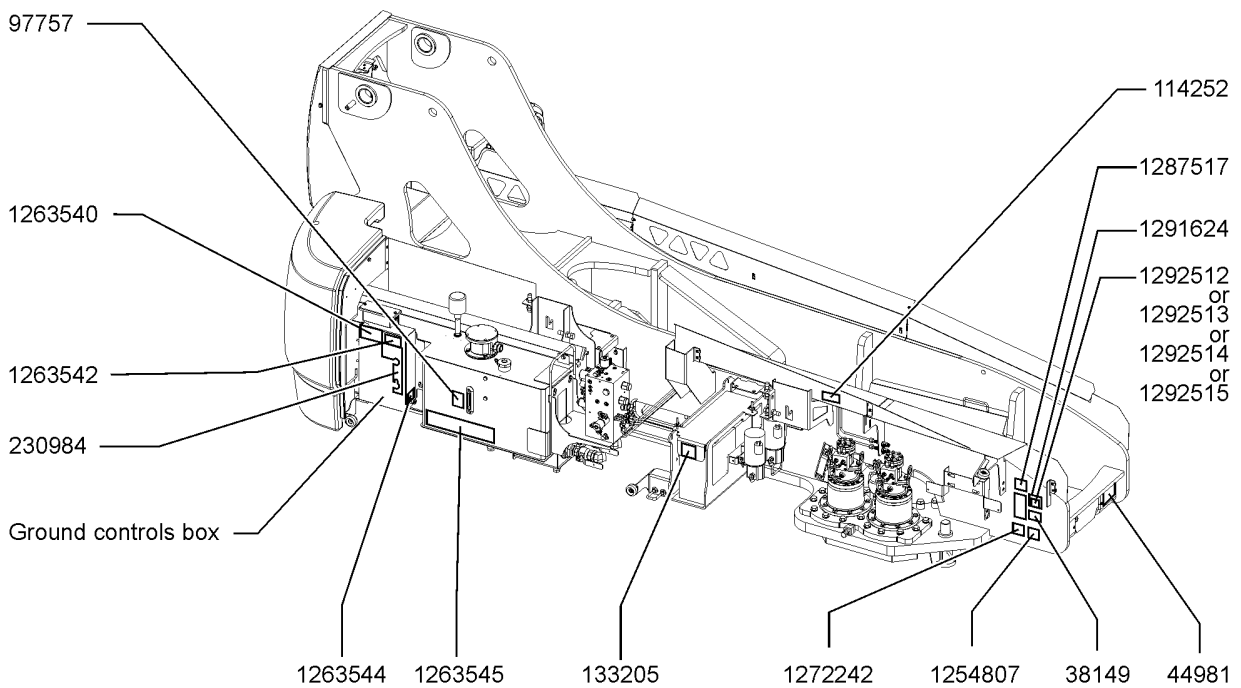

107.1 Decals with Symbols, Hydraulic Tank Side (to SN SX180H-744)

107.1 Decals with Symbols, Hydraulic Tank Side (to SN SX180H-744)

Item	Part No.	Description	Qty.
-	1302922GT	INSTRUCTIONS,INSTALL,COMP,SYMBOL, SX-180	1
-	1302923GT	DECAL KIT,SX-180,COMP,SYMBOL,ANSI & CE	1
1	38149GT	DECAL LABEL PATENTS	1
		(US only)	
2	44981GT	DECAL LABEL AIRLINE 110PSI	1
		Option, airline to platform	
3	82481GT	DECAL SYMBOL BATTERY SAFETY	1
4	82487GT	DECAL,SYMBOL-READ THE MANUAL	1
5	97757GT	DECAL,LABEL,OIL LEVEL IND	1
6	114252GT	DECAL,LABEL,TIP OVER LMT SWTCH	1
7	133067GT	DECAL,DANGER,ELEC.HAZ.STAY CLR	1
8	133205GT	DECAL,LABEL, ELECTRO HAZARD	1
9	161686GT	DECAL, E DOWN PROCEDURE SYM	1
		(CE only)	
10	230984GT	DECAL, GROUND CONTROL SPX	1
11	1254807GT	DECAL,LABEL,112 DB	1
		(CE only)	
12	1255581GT	DECAL,COSMETIC, 10" GENIE BLUE	1
13	1258174GT	DECAL,COSMETIC,10" GENIE WHITE	1
14	1258176GT	DECAL,COSMETIC,10" GENIE BLACK	1
15	1263540GT	DECAL, TIP OVER HAZARD	1
16	1263542GT	DECAL,IMPROPER OPERATION,SYMBOL	2
17	1263544GT	DECAL, BYPASS KEY SWITCH	1
18	1263545GT	DECAL, INSTR-BYPASS KEY SWITCH	1
19	1272242GT	DECAL,MACHINE REGISTRATION/OWNER TRANSFER	1
20	1287517GT	DECAL,TRANSITION PERIOD DEUTZ ENGINE	1
		(CE only)	
21	1291624GT	DECAL COSM,GENIE LIFT CONNECT,LEXAN COVER	1
22	1292512GT	DECAL COSM,GENIE LIFT CONNECT,ESN,SKU4-1	1
23	1292513GT	DECAL COSM,GENIE LIFT CONNECT,ESN,SKU4-2	1
24	1292514GT	DECAL COSM,GENIE LIFT CONNECT,ESN,SKU4-3	1
25	1292515GT	DECAL COSM,GENIE LIFT CONNECT,ESN,SKU4-4	1