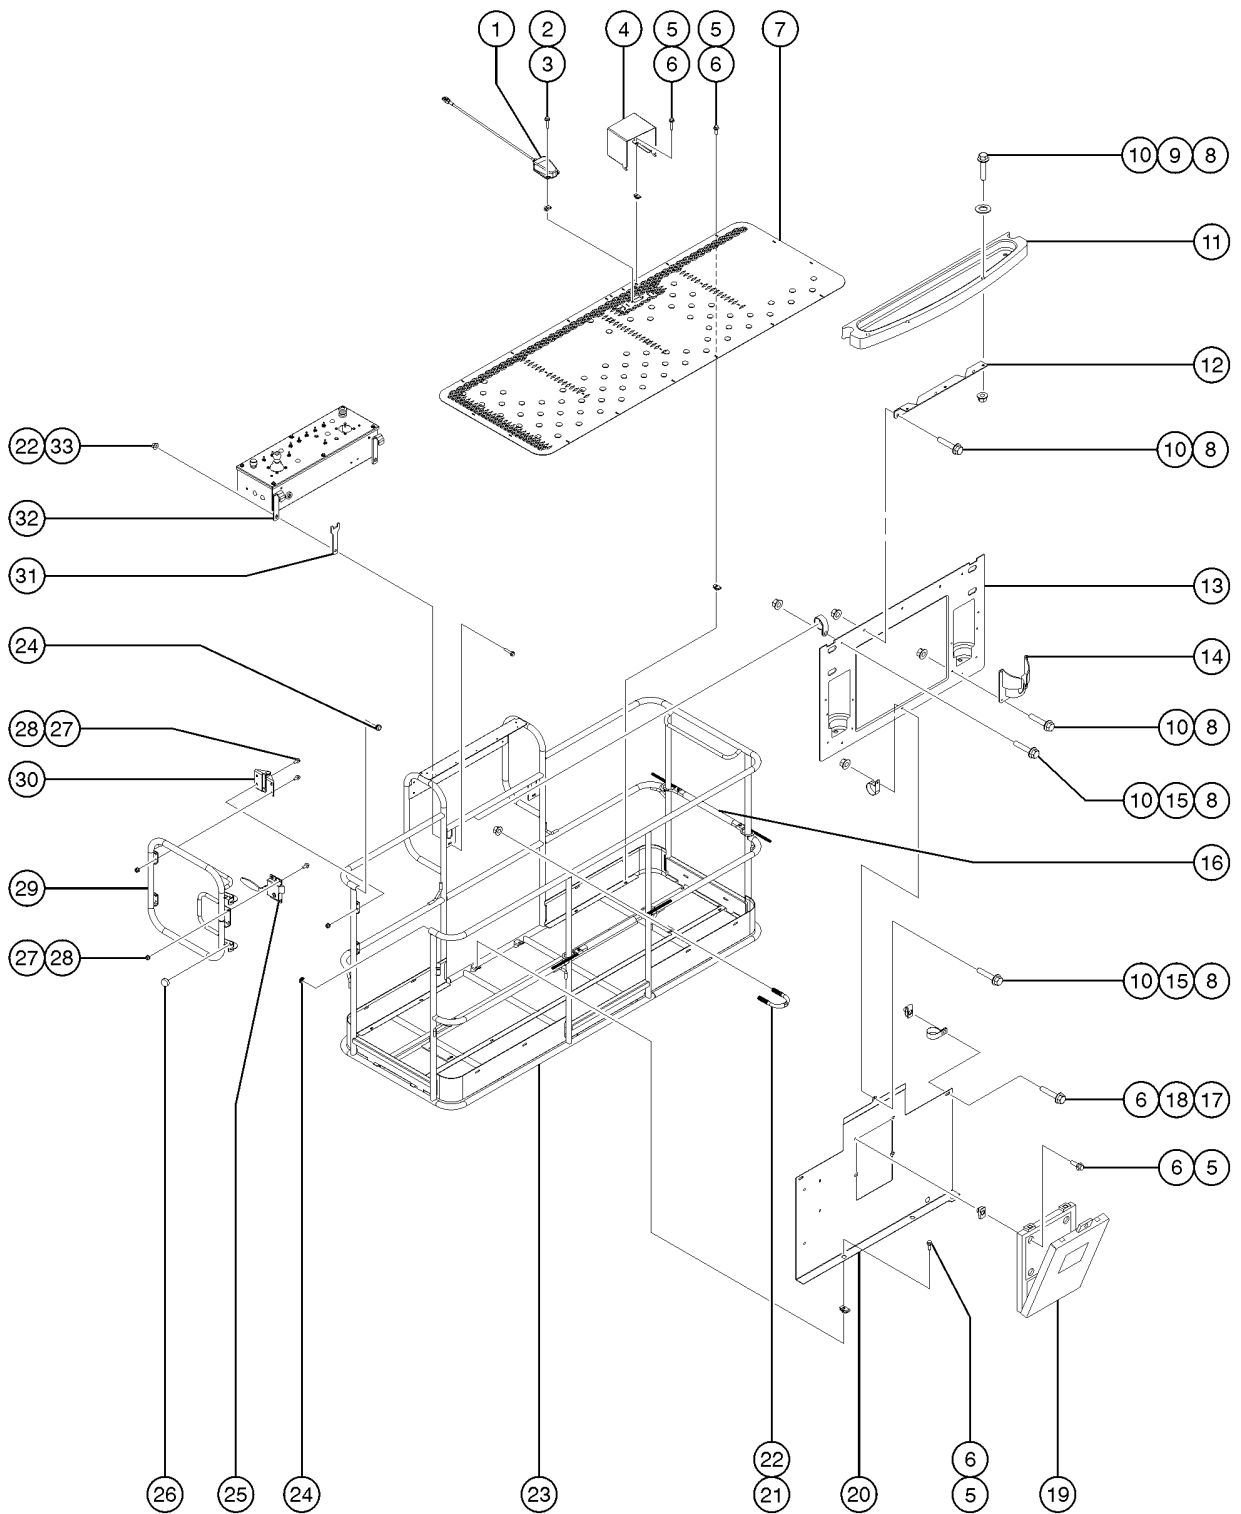

602.2 Platform Installation - View 2 (from SN 355)

Item	Part No.	Description	Qty.
A	1272306GT	ASSY,8FT PLAT TRI XL,BLANK W/SIDE SWING GATE Warning tape & decals not included, refer to section 100 Decals	
B	1272305GT	ASSY,6FT PLAT DUAL XL,BLANK W/SIDE SWING GATE Warning tape & decals not included, refer to section 100 Decals	
1	227515GT	ASSEMBLY,FOOT SWITCH	1
2	1269641GT	SCREW,HHF-S,10-24X1.5,ZAG	2
3	73575GT	SPRING CLIP,10-24,ZINC	2
4	147121GT	COVER, FOOT SWITCH, LARGE	1
5	824078GT	SCREW,HHF,1/4-20X.75,8,ZAG	27
6	56912GT	SPRING CLIP,1/4-20,.025-.15X.5	29
7A	73478GT	FLOORING, 8 FT PLATFORM*** for 8' platform	1
7B	1267746GT	FLOORING, 72X30 PLATFORM for 6' platform	1
8	1262031GT	SCREW,HHF,10-24X.75,ZAG	20
9	1253185GT	WASHER,FLAT,#10,USS,ZAG	2
10	1256467GT	NUT,TL FLG,10-24,F,Z	20
11	60476GT	TOOL HOLDER,PLASTIC	1
12	60475GT	GUSSET,TOOL HOLDER,PLASTIC	1
13	60477GT	PLATE,DECAL,PLASTIC	1
14	60474GT	CUP HOLDER,PLASTIC	2
15	60478GT	CLAMP,1.25"DIA NON-CUSHIONED	7
16A	102992GT	SLIDING MIDRAIL KIT,PTD for 8' platform	2
16B	102992GT	SLIDING MIDRAIL KIT,PTD for 6' platform	1
17	824079GT	SCREW,HHF,1/4-20X1.8,ZAG	2
18	56424GT	CLAMP,1.25X.5 RUBBER-CUSHION	2
19	24514GT	BOX,INSTRUCTION STORAGE	1
20	75537PGT	PLATE,DOCUMENT BOX MOUNT,PAINT	1
21	1251600GT	U-BOLT, FLATTENED, 1.5 X 3/8	2
22	824029GT	NUT,TL FLG,3/8-16,G,ZAG	6
23A	1274859GT	ASSY,8' PLAT WELDMENT W/SIDE GATE for 8' platform (includes item 16A) (order floor separately)	
23B	1274858GT	ASSY,6' PLAT WELDMENT W/SIDE GATE for 6' platform (includes item 16B)