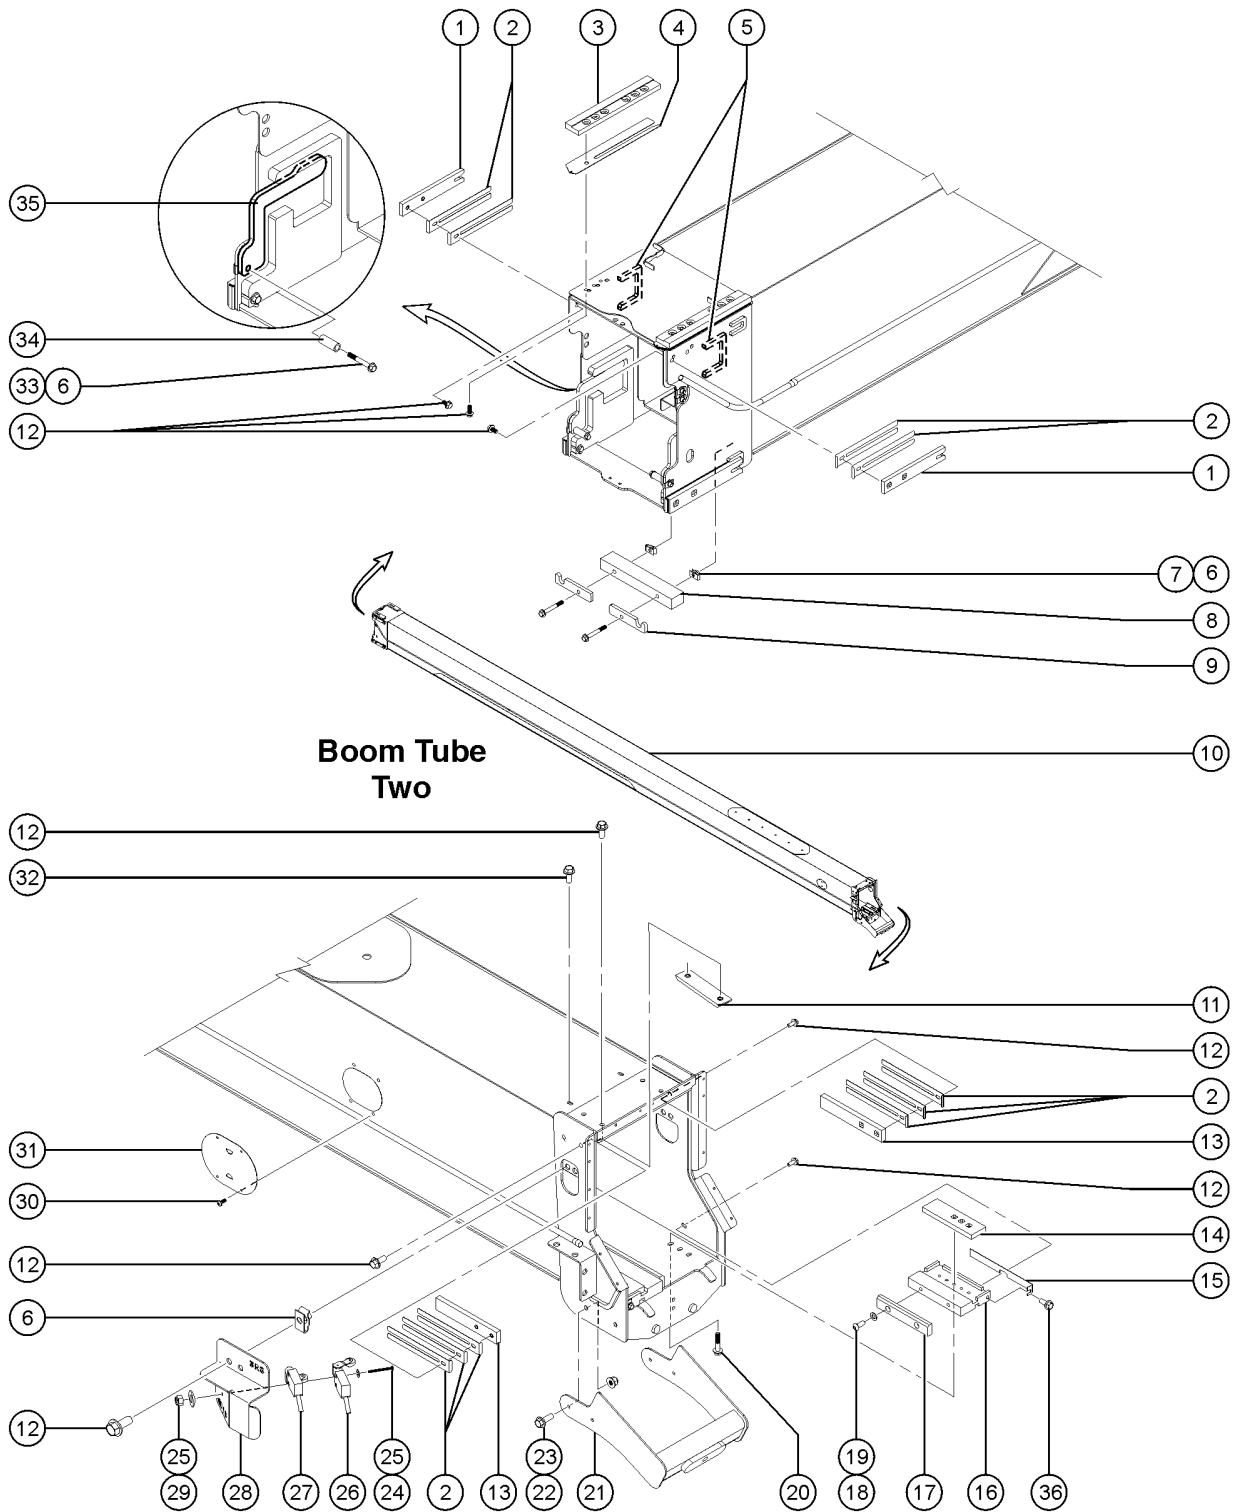

512.1 Boom Tube Two - Wear Pads

512.1 Boom Tube Two - Wear Pads

Item	Part No.	Description	Qty.
1	236236GT	WEAR PAD, 300X50X15, BLACK	6
2	822602GT	SHIM, WEAR PAD, 300 X 50	
3	236234GT	WEAR PAD,340X55X20	2
4	822600GT	SHIM, WEAR PAD, 340 X 55, 16G	
5		Ref. EXT CBL MNT Part of boom #2 weldment (refer to 506.1, item 15)	2
6	230074GT	SPRING CLIP,M10-1.5,1-6X19,ZAB	
7	215816GT	SCREW, HHF, M1-1.5X80,ZAB to SN SX180H-729	2
7B	1297763GT	SCREW,HHF,M10-1.5X90,DIN6921,10.9,ZAB from SN SX180H-730	2
8	236293GT	WEAR PAD, FRONT LOWER, B2 to SN SX180H-729	1
8B	1297761GT	WEAR PAD,ADJUSTABLE,FRONT LOWER,B2 from SN SX180H-730	1
8B-	1297762GT	SHIM,FRONT LOWER,B2	4
9	826155GT	PLATE, B2, B3 RET CABLE GUIDE	2
10	226738GT	WELDMENT,BOOM #2	1
11	215889GT	WEAR PAD, 200X50X12	2
12	231530GT	SCREW,HHF,M10-1.5X25,DIN6921,10.9,ZAB	
13	236237GT	WEAR PAD, 300X50X20	2
14	236233GT	WEAR PAD, 250X75X20	2
15	823069GT	SHIM,CHANNEL WEARPAD,RIGHT,16G to SN 334	
15-	1256925GT	SHIM,CHANNEL WEARPAD,16G from SN 335	
16	822090GT	MACHINING, B2 WEARPAD FIXTURE to SN 334	2
16-	1257067GT	MACHINING, B2 WEARPAD FIXTURE from SN 335	
17	822092GT	WEARPAD, 1.75" X .75" X 250MM	2
18	237735GT	SCREW,BHC,M10-1.50X25,10.9,ZAB	
19	824145GT	WASHER,FLAT,M10,DIN125,ZAB	
20	232952GT	SCREW,HHF,M10-1.5X50,DIN6921,10.9,ZAB	
21	226697GT	WELDMENT, B2, #4 RET CABLE MNT	1
22	232874GT	SCREW,HHF,M10-1.5X30,DIN6921,10.9,ZAB	
23	231529GT	NUT,TL FLG,M10-1.5,DIN6927,10, ...