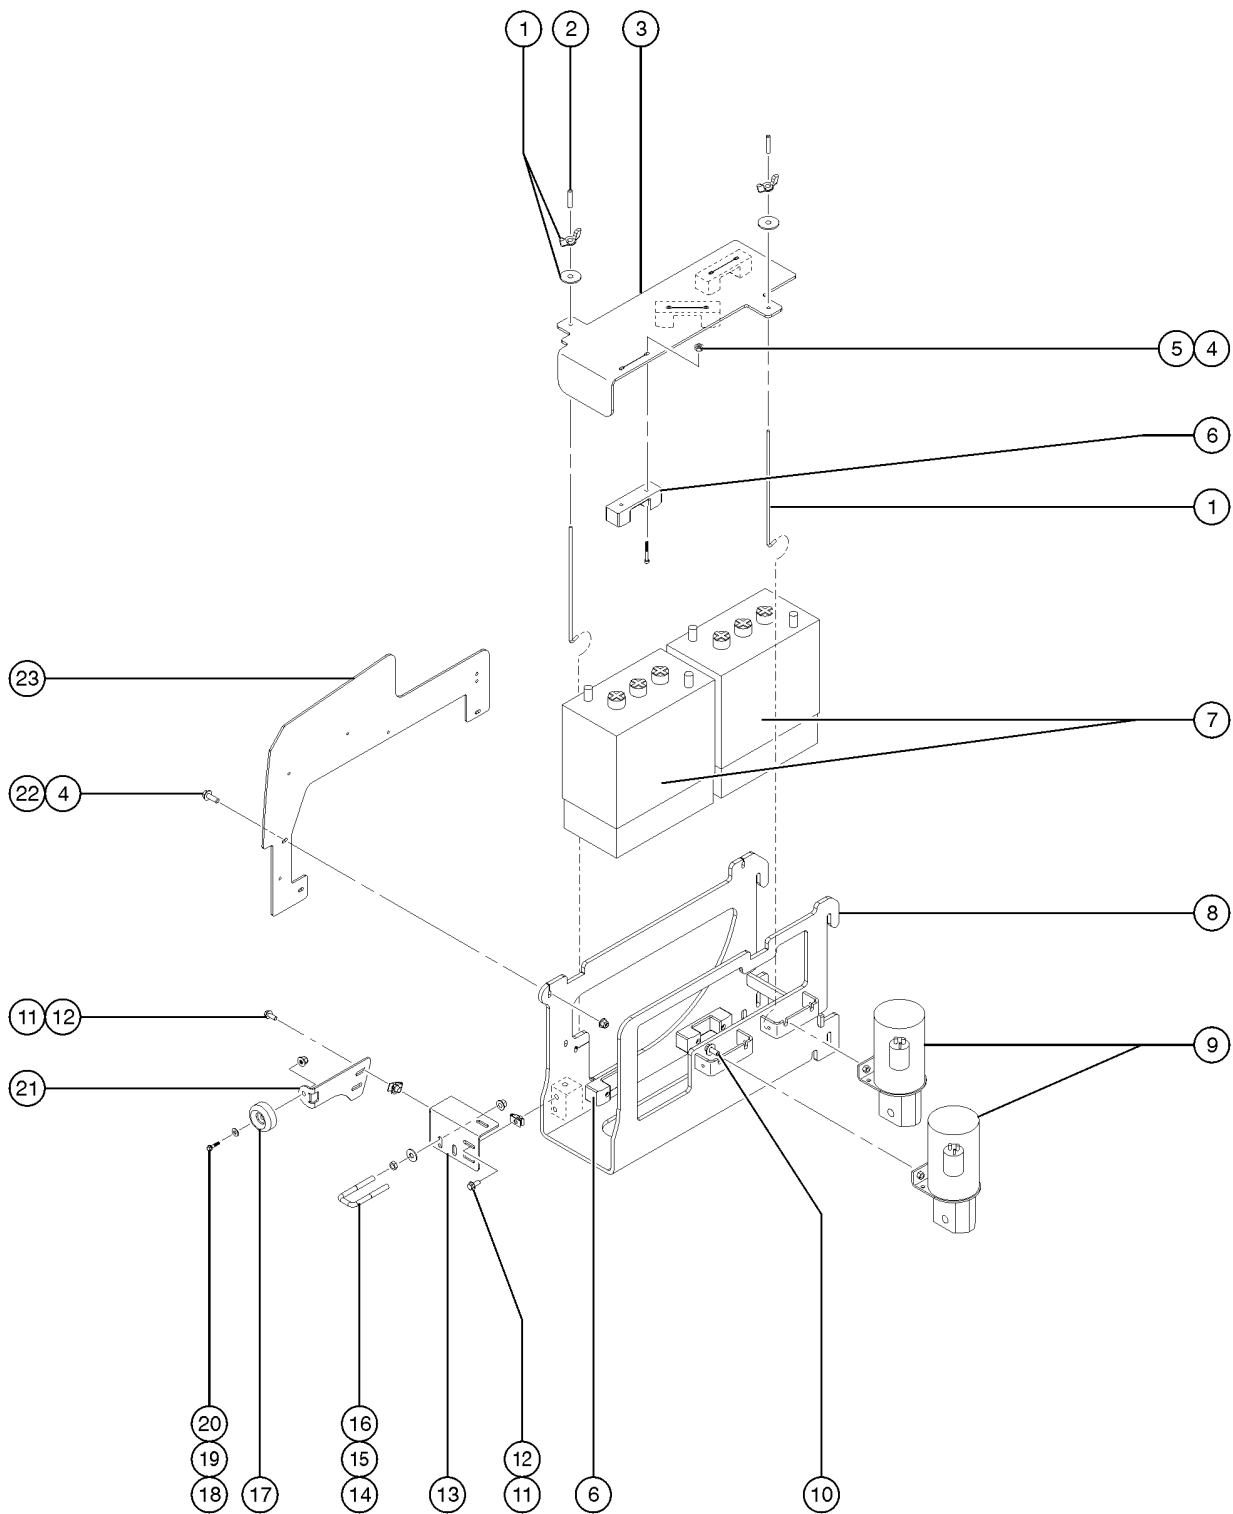

311.1 Tank Side, Battery Bulkhead Assembly

311.1 Tank Side, Battery Bulkhead Assembly

<i>Item</i>	<i>Part No.</i>	<i>Description</i>	<i>Qty.</i>
1	45708GT	HOOK,BATT HOLD DOWN,10"	2
2	823397GT	CAP,VINYL,0.25ID X 1.50	2
3	215926GT	FORMING,BATTERY COVER	1
4	231513GT	NUT,TL FLG,M6-1.0,DIN6927,10,Z	
5	215580GT	SCREW,SHC,M6X50,DIN 912,12.9,B	
6	215927GT	SPACER, BATTERY	3
7	56462GT	BATTERY, J 305GH, 315AH	2
8	1259005GT	WLDT,BATTERY MOUNT,TANK SIDE	1
9	101361GT	POWER UNIT,AUX PUMP 12 VDC	2
9-	58489GT	PUMP ASSY,AUX.POWER UNIT 89617	
9-	62412GT	SOLENOID,MOTOR START,60511,APU	
10	824090GT	SCREW,HHF,3/8-16X1,8,ZAG	
11	231530GT	SCREW,HHF,M10-1.5X25,DIN6921,10.9,ZAB	
12	230074GT	SPRING CLIP,M10-1.5,1-6X19,ZAB	
13	1259633GT	WLDT,LATCH STRIKE,TANK SIDE	1
14	1254805GT	BOLT,U-BOLT,LATCH STRIKER,TRAY	1
15	1255804GT	NUT,JAM,1/2-13,A,ZAG	
16	1255760GT	WASHER,FLAT,1/2,USS,ZAG	
17	50974GT	BUMPER,RUBBER,COVERS	1
18	231531GT	SCREW,HHF,M6X30,DIN6921,10.9,Y	
19	1257389GT	WASHER, FLAT, M6X18X1.6,DIN9021,ZAB	
20	219697GT	SPRING CLIP,M6-1.0,3.4-6.3MMX1	
21	1261858GT	FORMING,BUMPER STOP MID,TS	1
22	231512GT	SCREW,HHF,M6-1.0X25,DIN6921,10.9,ZAB	
23	1259006GT	PLATE,BULKHEAD,TANK SIDE	1