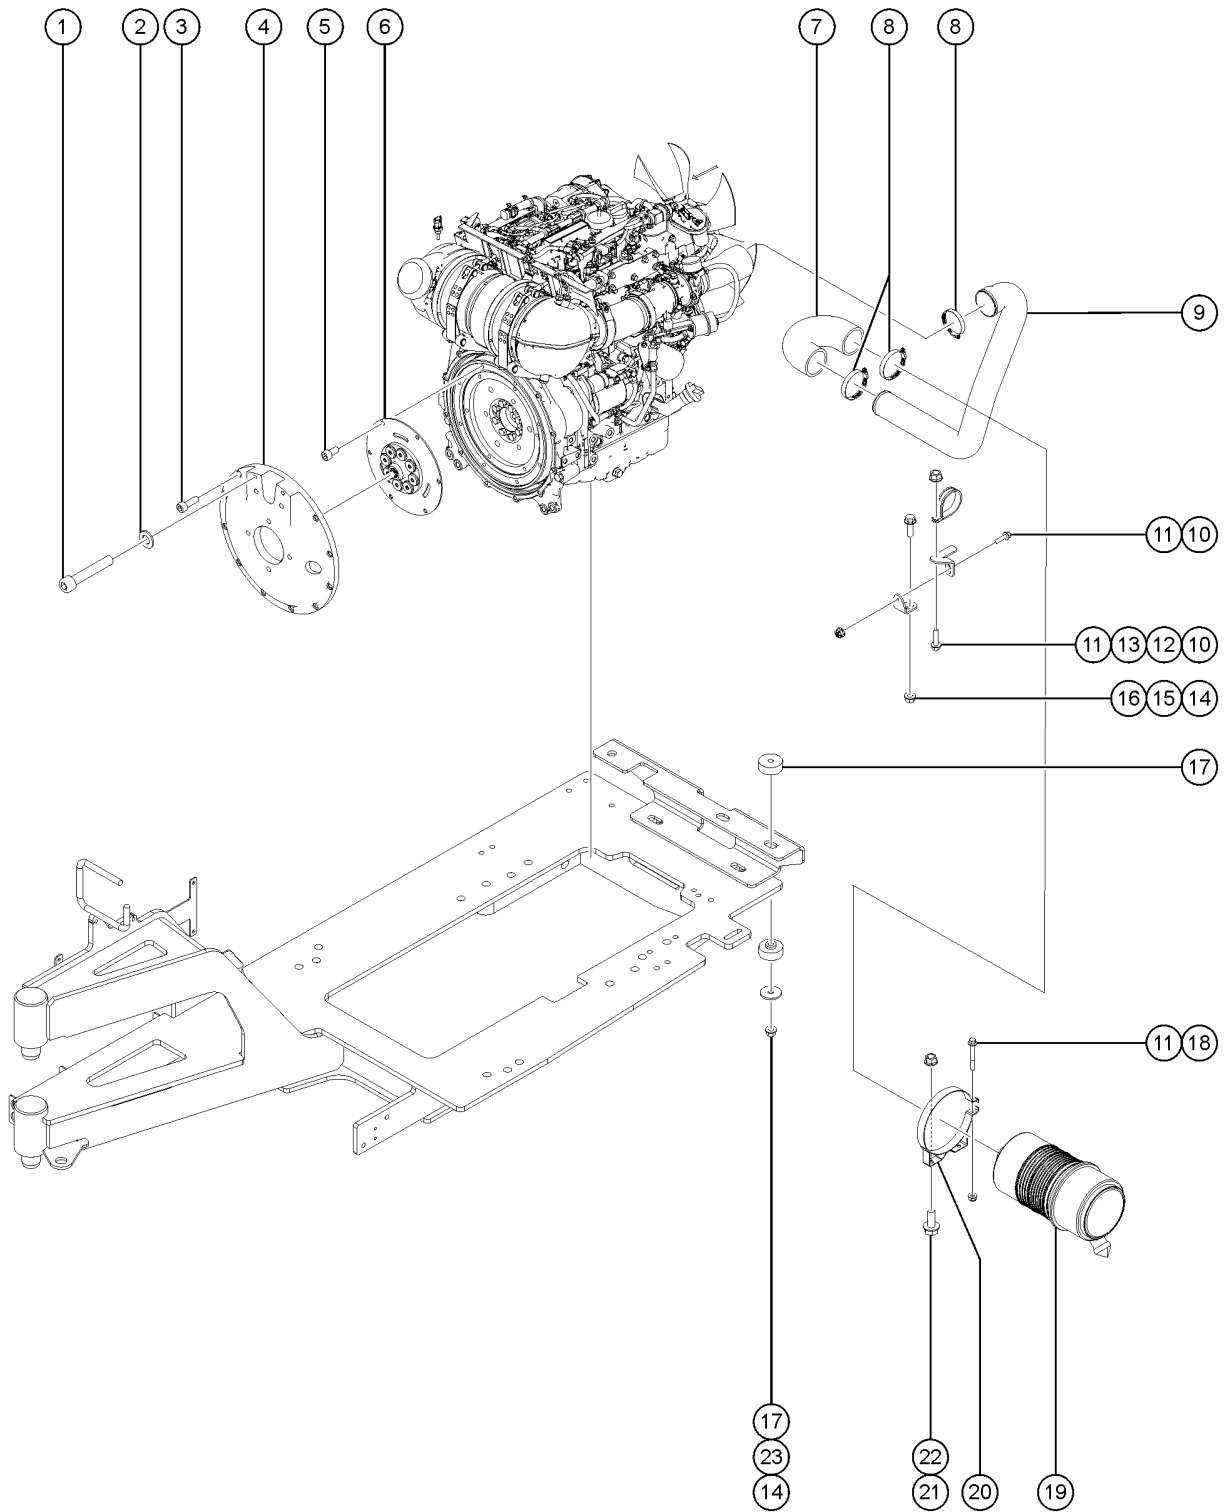

420.1 Deutz TCD 2.2L, Stage V - View 3 (from SN SX180H-743)

420.1 Deutz TCD 2.2L, Stage V - View 3 (from SN SX180H-743)

Item	Part No.	Description	Qty.
-		Due to Stage V regulations, many engine replacement parts require the engine serial number at time of order placement. When ordering engine parts please have both machine and engine serial numbers available. For internal engine parts, contact engine dealer	
1	1257481GT	SCREW,SHC,M10-1.5X60,DIN912,12.9,ZAB	2
2	824145GT	WASHER,FLAT,M10,DIN125,ZAB	2
3	1255666GT	SCREW,SHC,M10-1.50X30,DIN912,12.9,ZAB	10
4	70381GT	COVER,FLYWHEEL CASTING	1
5	1255665GT	SCREW,SHC,M10-1.50X20,DIN912,12.9,ZAB	6
6	128004GT	COUPLER,15 TOOTH,FBA,SAE8***	1
7	1293912GT	HOSE, AIR INTAKE, 2.50" I.D.	1
8	30971GT	CLAMP,HOSE,3.0"	3
9	1289112GT	PIPE, FILTER TO TURBO, TCD 2.2	1
10	824079GT	SCREW,HHF,1/4-20X1,8,ZAG	2
11	1277924GT	NUT,NYLOCK FLG,1/4-20,F,ZAG	3
12	1295534GT	FORMING, CLAMP AIR TURBO PIPE, TD 2.2L	1
13	101626GT	CLAMP,2.5,#40 X 1/4,RUB CUSH	1
14	1274322GT	NUT,NYLOCK FLG,3/8-16,F,ZAG	4
15	1295535GT	FORMING, CLAMP AIR TURBO PIPE, TD 2.2L	1
16	824091GT	SCREW, HHF, 3/8-16 X 1.25, 8, ZAG	1
17	24038GT	SHOCK MOUNT,SMALL	6
18	1253485GT	SCREW,HHF,1/4-20X2,8,ZAG	1
19	63463GT	AIR CLEANER,NELSON***	1
19-	62420GT	FILTER,AIR***	
19-	58415GT	CLIP,AIR CLEANER END CAP***	
19-	65810GT	BAFFLE, AIR CLEANER (27915)**	
19-	52866GT	EVACUATOR VALVE-AIR CLEANER	
20	33931GT	MOUNTING BAND (27915)	1
21	824085GT	SCREW,HHF,5/16-18X.75,8,ZAG	2
22	1274167GT	NUT,NYLOCK FLG,5/16-18,F,ZAG	2