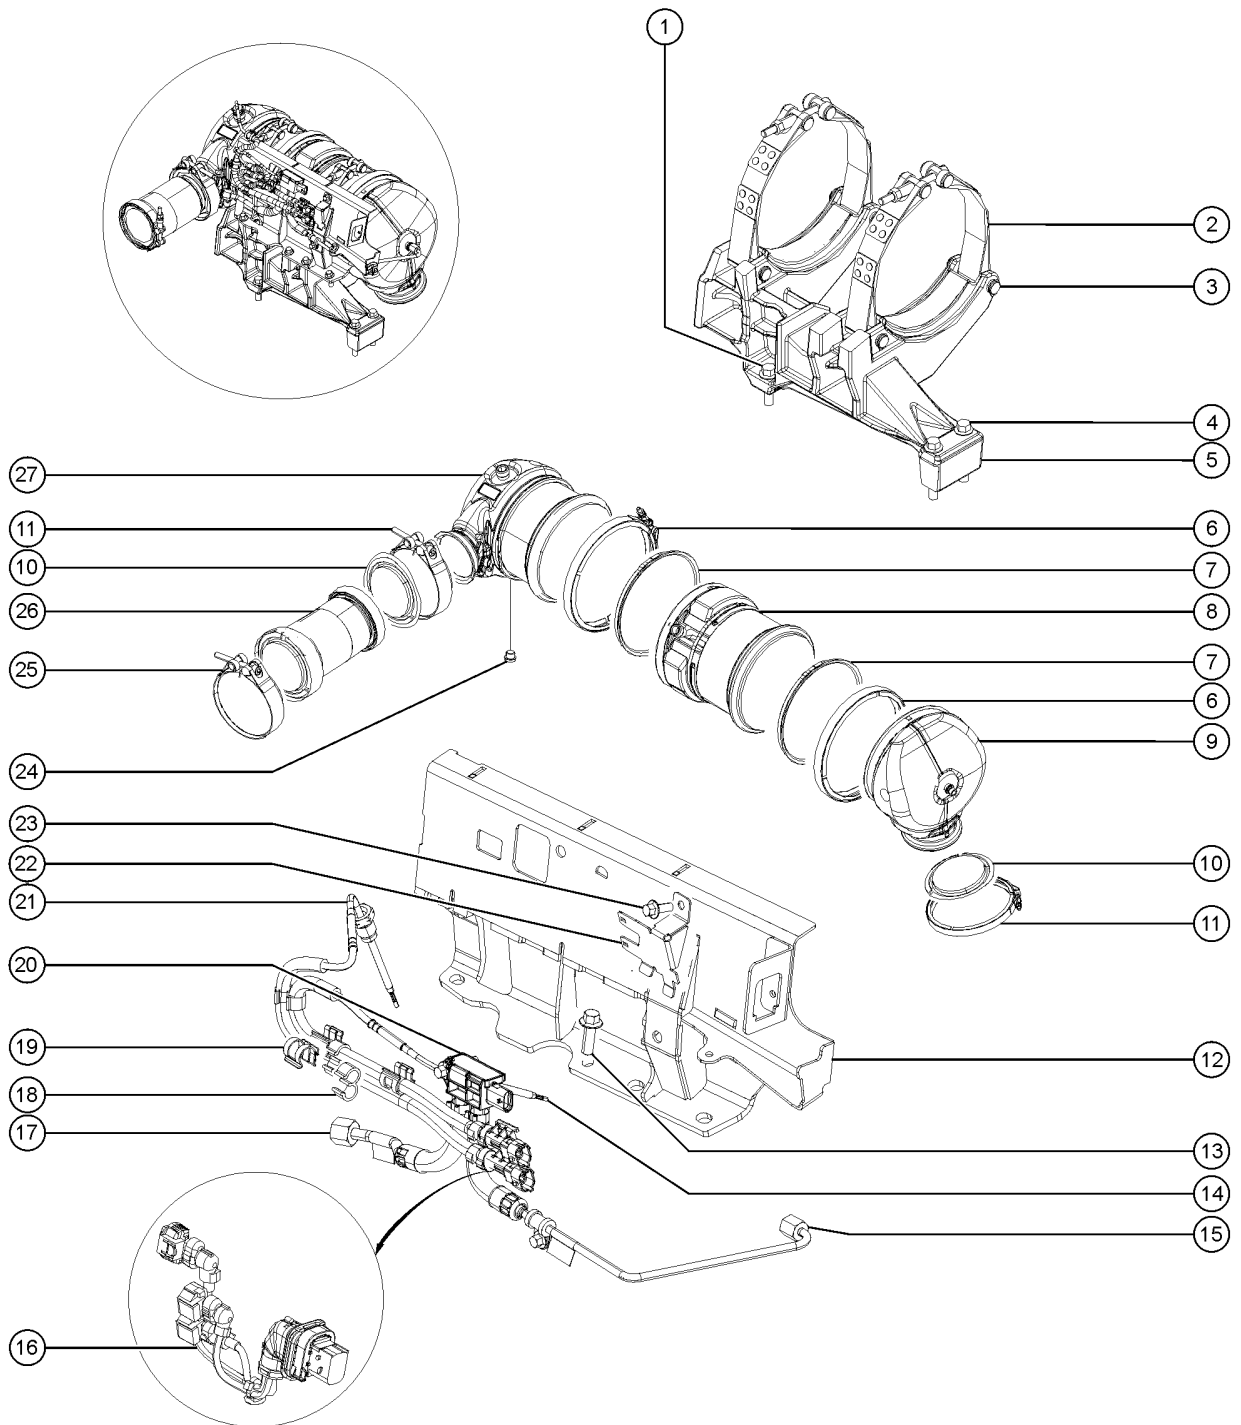

419.1 Deutz TCD 2.2L, Stage V - View 2 (from SN SX180H-743)

419.1 Deutz TCD 2.2L, Stage V - View 2 (from SN SX180H-743)

Item	Part No.	Description	Qty.
-		Due to Stage V regulations, many engine replacement parts require the engine serial number at time of order placement. When ordering engine parts please have both machine and engine serial numbers available. For internal engine parts, contact engine dealer	
1	1297249GT	SCREW M10x38	2
2	1297244GT	STRAP W/SCREW	2
3	1297245GT	CIRCLIP	8
4	1297251GT	SCREW M10x65	2
5	1297250GT	BRACKET	1
6	1297261GT	CLIP	2
7	1297262GT	GASKET	2
8	1297263GT	PARTICULATE FILTER	1
9	1297264GT	DPF OUTLET	1
10	825014GT	GASKET, T4 TCD3.6 DOC	2
11	825015GT	CLAMP, 50MM V	2
12	1297256GT	SHEET / PLATE	1
13	1293871GT	HEXAGON BOLT	3
14	07.4501.0252GT	TEMPERATURE SENSOR	1
15	1297252GT	TUBE	1
16	1297243GT	INTERCONNECTING PIPE	1
17	1297247GT	TUBE	1
18	1297248GT	HOSE CLIP	2
19	1297254GT	CLAMP	4
20	1297253GT	PRESSURE SENSOR	1
21	1257779GT	SENSOR,EXH,TEMP,TCD3.6 T4F	1
22	1297257GT	RETAINING PLATE	1
23	1297255GT	SCREW M6x12	1
24	1297258GT	PLUG	1
25	824775GT	CLAMP,TURBO OUTLET-TURBO PIPE, ...	1
26	1300708GT	COMPENSATOR	1