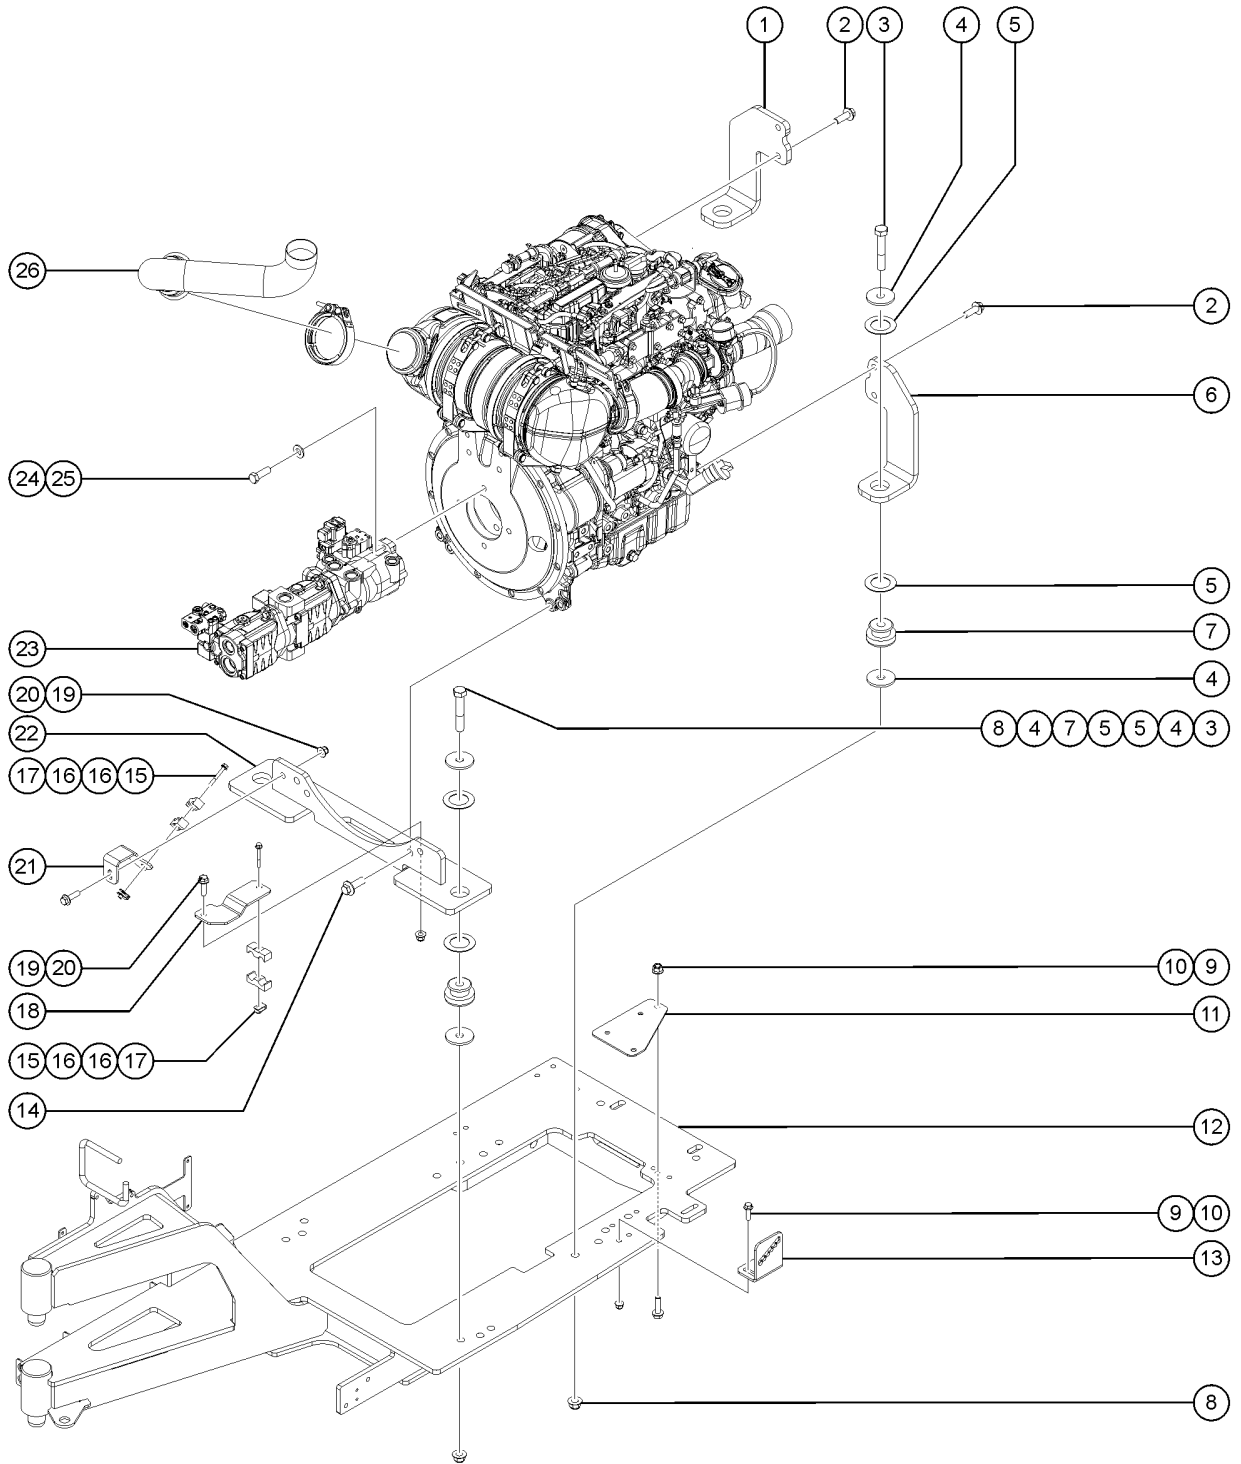

423.1 Deutz TCD 2.2L, Stage V - View 6 (from SN SX180H-743)

Item	Part No.	Description	Qty.
-		Due to Stage V regulations, many engine replacement parts require the engine serial number at time of order placement. When ordering engine parts please have both machine and engine serial numbers available. For internal engine parts, contact engine dealer	
1	1291523GT	FORMING, ENGINE MOUNT, RIGHT	1
2	231511GT	SCREW,HHF,M12-1.75X35,DIN6921,10.9,ZAB	4
3	1256583GT	SCREW,HHF,5/8-11X3.5,8,ZAG	4
4	824123GT	WASHER,FLAT,.625X2.25X.188,ZAG	8
5	1251565GT	WASHER,SHIM,1.56X2.5X0.061,ZAG	8
6	1291522GT	FORMING, ENGINE MOUNT, LEFT	1
7	217500GT	ISOLATOR, ENGINE VIBRATION	4
8	1283007GT	NUT,NYLOCK FLG,5/8-11,F,ZAG	4
9	1283014GT	NUT,NYLOCK FLG,M8-1.25,DIN6926,10,ZAB	4
10	1255537GT	SCREW,HHF,M8-1.25X30,DIN6921,1	4
11	1295747GT	PLATE, SPACER, AIR CLEANER	1
12		Ref. WELDMENT,ENGINE TRAY	1
		(Refer to 409.1)	
13	1291076GT	FORMING,FAN SHROUD STRUT MOUNT	1
		(LH)	
13-	1291476GT	FORMING, FAN SHROUD STRUT MOUNT	
		(RH)	
14	1251899GT	SCREW,HHF,M14-2.0 X 40,DIN 692	4
15	219697GT	SPRING CLIP,M6-1.0,3.4-6.3MMX1	2
16	217460GT	CLAMP,BATTERY CABLE	4
17	216597GT	SCREW,HHF,M6 X 50,G10,YZ	2
18	217458GT	FORMING, BATTERY CABLE GUIDE	1
19	231533GT	SCREW,HHF,M10-1.5X35,DIN6921,10.9,ZAB	4
20	1283015GT	NUT,NYLOCK FLG,M10-1.5,DIN6926,10,ZAB	4
21	1295992GT	FORMING, BATTERY CABLE MOUNT	1
22	1291524GT	WELDMENT, REAR MOUNT, ENGINE	1
23		Ref. PUMP	1
		(Refer to 706.1)	
24	1253498GT	SCREW,HHF,1/2-13X1.5,8,ZAG	2
25	825353GT	WASHER,FLAT,1/2,SAE,HRD,ZAG	2

423.1 Deutz TCD 2.2L, Stage V - View 6 (from SN SX180H-743)