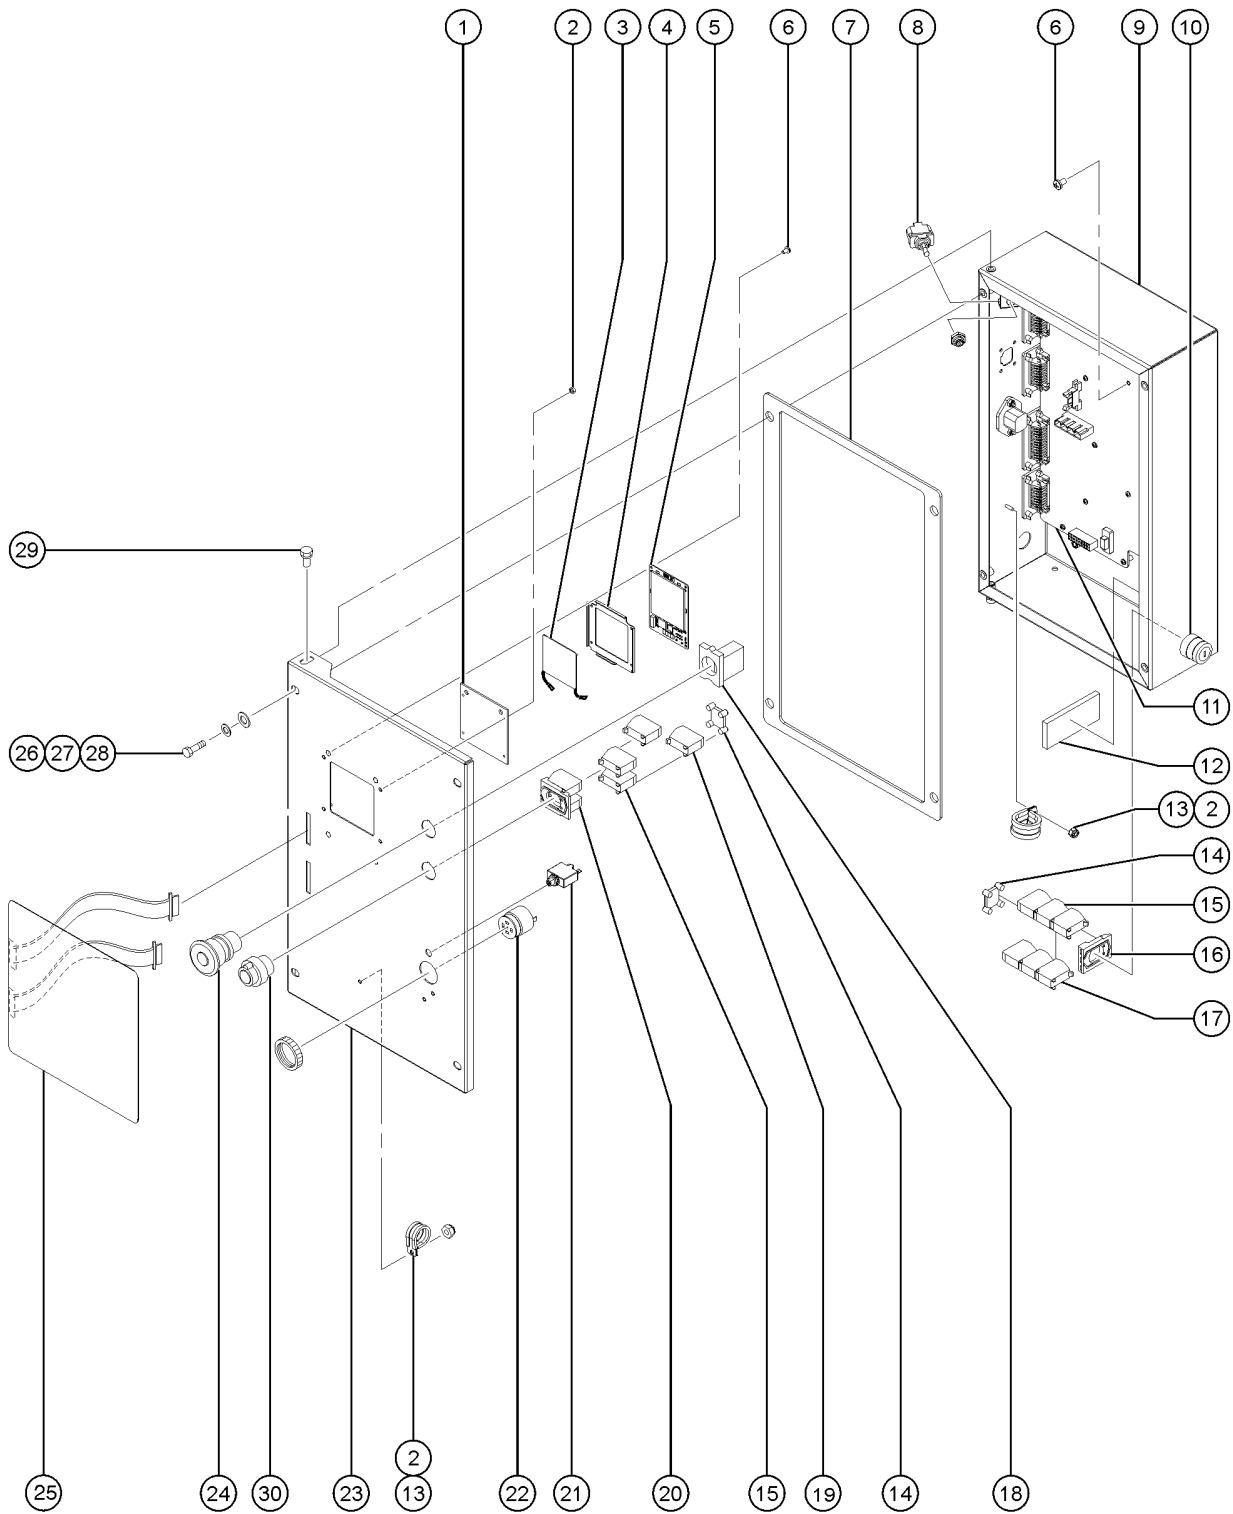

314.1 Ground Control Box - View 1

Item	Part No.	Description	Qty.
-		Models with Deutz TD2011-L04i or Perkins 1104D-44T Engine to SN 507, refer to 313.1 and 313.2	..
-		Models with Deutz TD2011-L04i or Perkins 1104D-44T Engine from SN 508, refer to 314.1 and 314.2, includes harness 1275448	.....
-	1275448GT	HARN, FUEL SENSE, TIER 3 Models with Deutz TD2011-L04i or Perkins 1104D-44T Engine; from SN 508	.....
-	1257983GT	ASSY, GROUND CONTROL BOX, SX Tier 4	1
-	1300533GT	ASSY, GBOX, SX-180, DEUTZ 2.2L3 STG V Deutz Stage V	.....
1	62374GT	LENS,LCD,GRND.CONTROL	1
2	12344GT	NUT,NYLOCK,6-32	.....
3		Ref. Ground Control LCD Heater OPTION (Refer to 811.1)	.....
4	62375GT	CLIP,LCD,GRND.CONTROL	.....
5	1253317GT	PCB,ASSY,ECM,CAN GATEWAY,Z135	1
6	81551GT	SCREW,PHIL,PHM,6-32 X 1/4 SS	16
7	88177GT	GASKET,GROUND CONTROL BOX	1
8	128204GT	SWITCH TOGGLE ASSY SPDT 2P MNT	1
8A-	128584-SGT	SWITCH TOGGLE SPDT 2P MNT SHDR	.....
8B-	27246GT	BOOT,TOGGLE SWITCH,SHORT*	.....
9	1258069GT	BOX, GROUND CONTROL, SX	1
10	88150GT	KEYSWITCH,3 POS.MOM.DR,W/KEY**	1
11	214339GT	PCB ASSY ECM GROUND SPX V3.00	1
12	30997GT	CORROSION INHIBITOR,FOAM	1
13	13268GT	CLAMP,0.75,#12 X 1/4,RUB CUSH	2
14	122366GT	KEYSWITCH,CONTACTS LOCK	2
15	66818GT	CONTACT,NC	6
16	66821GT	BASE,WITHOUT CONTACTS	1
17	66816GT	CONTACT,N.O.	3
18	66817GT	BASE WITH 1 NC CONTACT, E-STOP	1
19	122367GT	KEYSWITCH,DUMMY BLOCK	1
20	73805GT	BASE,W/2 NC CONTACTS***	1