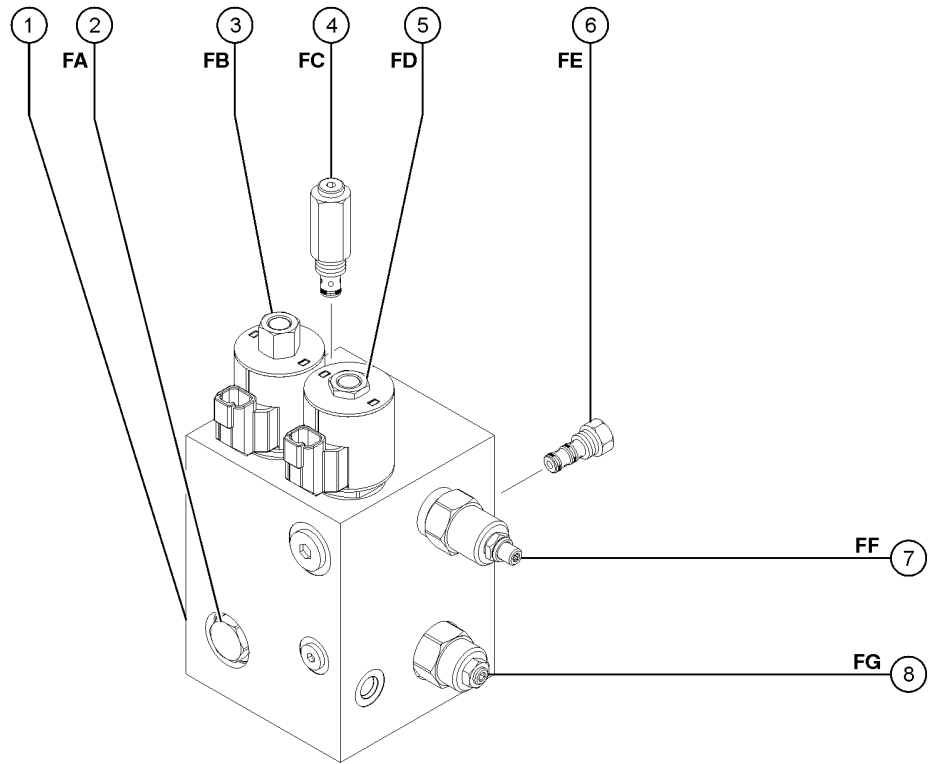

705.1 Generator Manifold and Function Enable Valve

705.1 Generator Manifold and Function Enable Valve

Item	Part No.	Description	Qty.
1	236224GT	MANIFOLD, GENERATOR (complete) includes items 2 to 8	
2	107740GT	VALVE, CHECK 25 PSI FA, Diverter valve	1
3	235147GT	VALVE, SOLENOID, NC, POPPET* FB, Pilot valve to diverter	
3-	104760GT	COIL, 12VDC #10DTSCH IP69 ECOIL	
3-	235148GT	SEAL KIT	
3-	52484GT	NUT-COIL(SCISSORS) TALL	
4	237212GT	Relief Valve, 3200 PSI FC, System relief	
4	44224GT	SEAL KIT, VALVE	
5	62328GT	VALVE, SOLENOID, NC, POPPET* FD, Charge pressure circuit	
5-	104760GT	COIL, 12VDC #10DTSCH IP69 ECOIL	
5-	62338GT	SEAL KIT, 62328, SIZE 12, 2 PORT	
5-	44174GT	NUT-COIL SHORT	
6	235145GT	VALVE, CHECK 5 PSI FE, Prevents oil to generator	
7	235143GT	Needle Valve FF, Charge pressure circuit	
7-	235149GT	SEAL KIT	
8	235144GT	CB VALVE 4:5:1, 2000 PSI FG, Add back pressure to stabilize generator	
8-	102685GT	SEAL KIT, SUN T-2A CP VALVE	
9	218144GT	VALVE, FUNCTION ENABLE, ZX135 (complete) includes item 10	
10	161533GT	VALVE, SOLENOID, 2 POS 2 WAY A, Differential sensing	
10-	89733GT	COIL SOLENOID VALVE***	
10-	89770GT	SEAL KIT, SOLENOID VALVE	
10-	89735GT	NUT ASSY (89769)***	