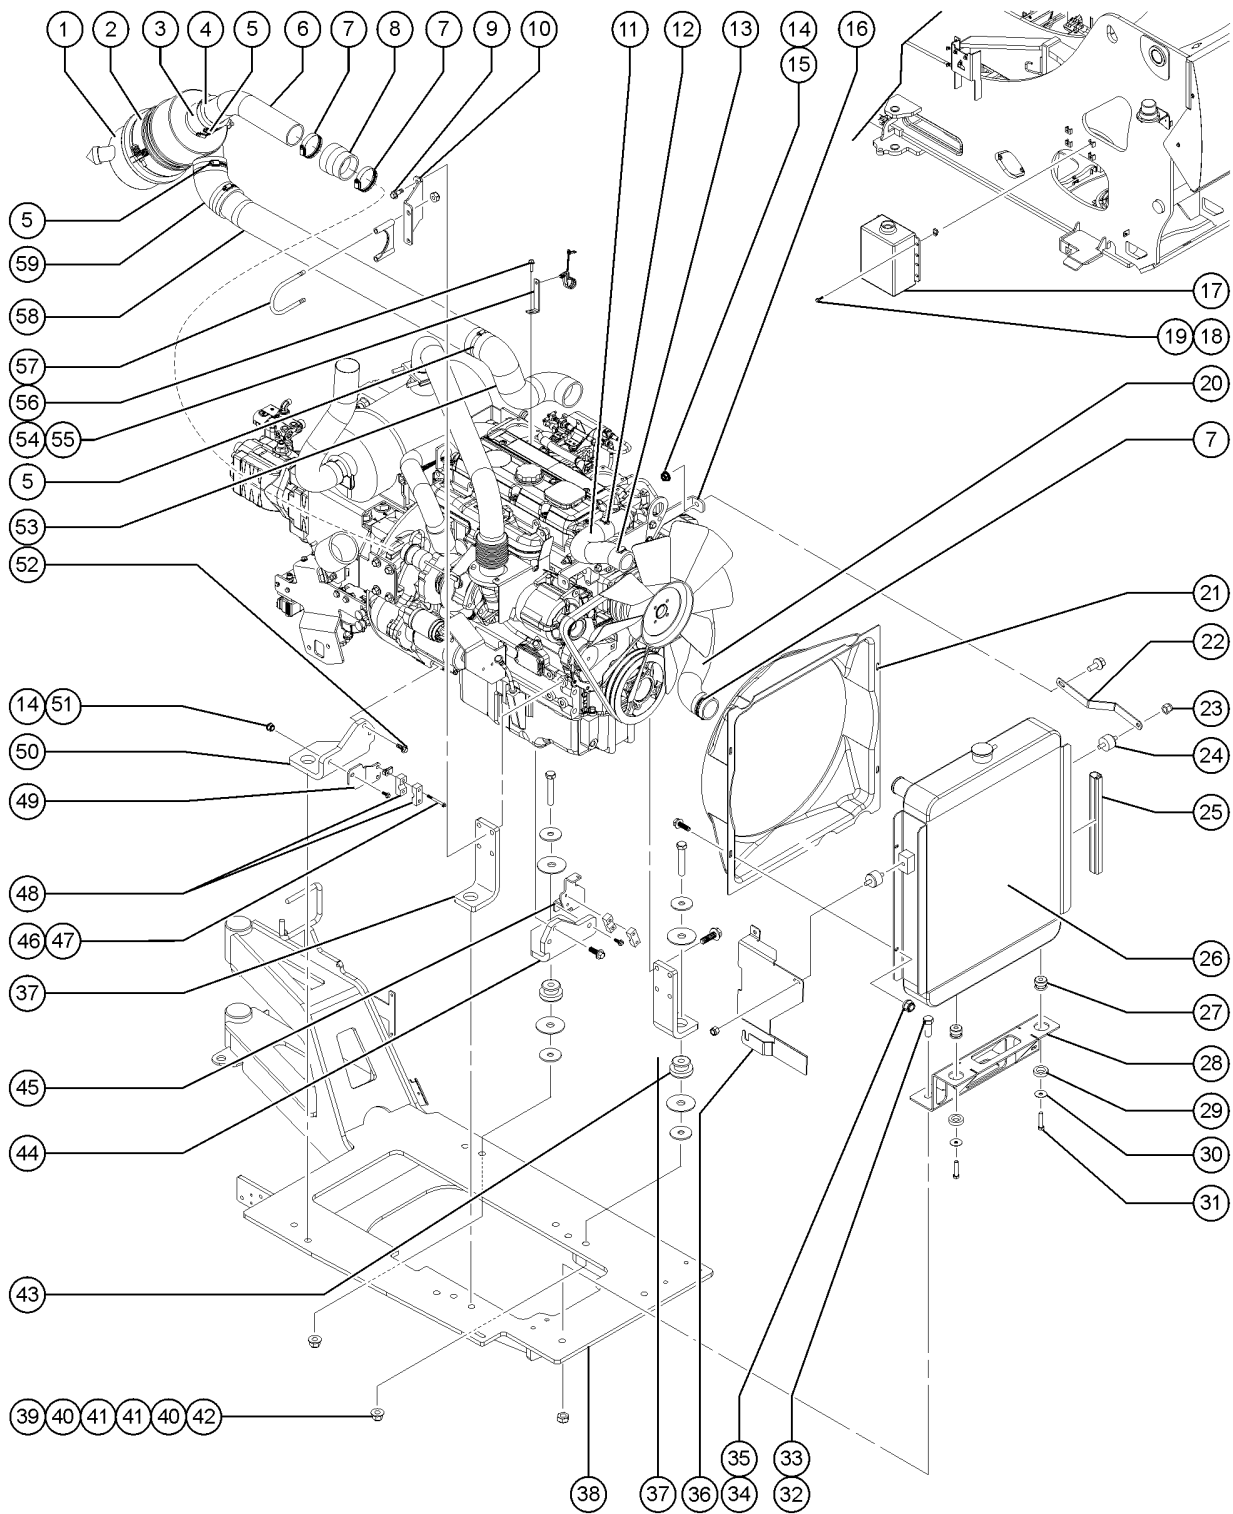

412.1 Perkins 1104D-44T - View 3

<i>Item</i>	<i>Part No.</i>	<i>Description</i>	<i>Qty.</i>
26	70518GT	RADIATOR	1
27	75259GT	ISOLATOR,CENTER BONDED	2
28	75297GT	WELDMENT,RADIATOR MOUNT**	1
29	75274GT	TUBE,RADIATOR MOUNT	2
30	824122GT	WASHER, FLAT, .375 X 1.25 X .062, ZAG	2
31	824093GT	SCREW,HHF,3/8-16X1.75,8,ZAG	
32	1251894GT	SCREW,HHF,M16-2.0X45,DIN6921,1	2
33	1251893GT	NUT,TL,FLG,M16-2.0,DIN6927,10,ZAB	3
34	231513GT	NUT,TL FLG,M6-1.0,DIN6927,10,Z	4
35	231532GT	SCREW,HHF,M6X20,DIN6921,10.9,Y	4
36	822811GT	BELT GUARD 1104 PERKINS	1
37	60564GT	BRACKET,ENG.MOUNT,FRT.PERKINS	2
38		Ref. WELDMENT, ENGINE TRAY	1
		(Refer to 417.1)	
39	1253319GT	NUT,TL FLG,5/8-11,G,ZAG	4
40	824123GT	WASHER,FLAT,.625X2.25X.188,ZAG	8
41	1251565GT	WASHER,SHIM,1.56X2.5X0.061,ZAG	8
42	1256583GT	SCREW,HHF,5/8-11X3.5,8,ZAG	4
43	217500GT	ISOLATOR, ENGINE VIBRATION	4
44	101930GT	MOUNT,PERKINS 1104 LF PAINTED	1
45	217457GT	FORMING, BATTERY CABLE MOUNT	1
46	216597GT	SCREW,HHF,M6 X 50,G10,YZ	2
47	230073GT	SPRING CLIP,M6-1.0,0.8-4.0X13.5,ZAB	2
48	217460GT	CLAMP,BATTERY CABLE	4
49	217458GT	FORMING, BATTERY CABLE GUIDE	1
50	101931PGT	MOUNT,PERKINS 1104 RH PAINTED	1
51	231533GT	SCREW,HHF,M10-1.5X35,DIN6921,10.9,ZAB	4
52	231511GT	SCREW,HHF,M12-1.75X35,DIN6921,10.9,ZAB	4
53	1261243GT	HOSE,3" ID FORMED INTAKE	1