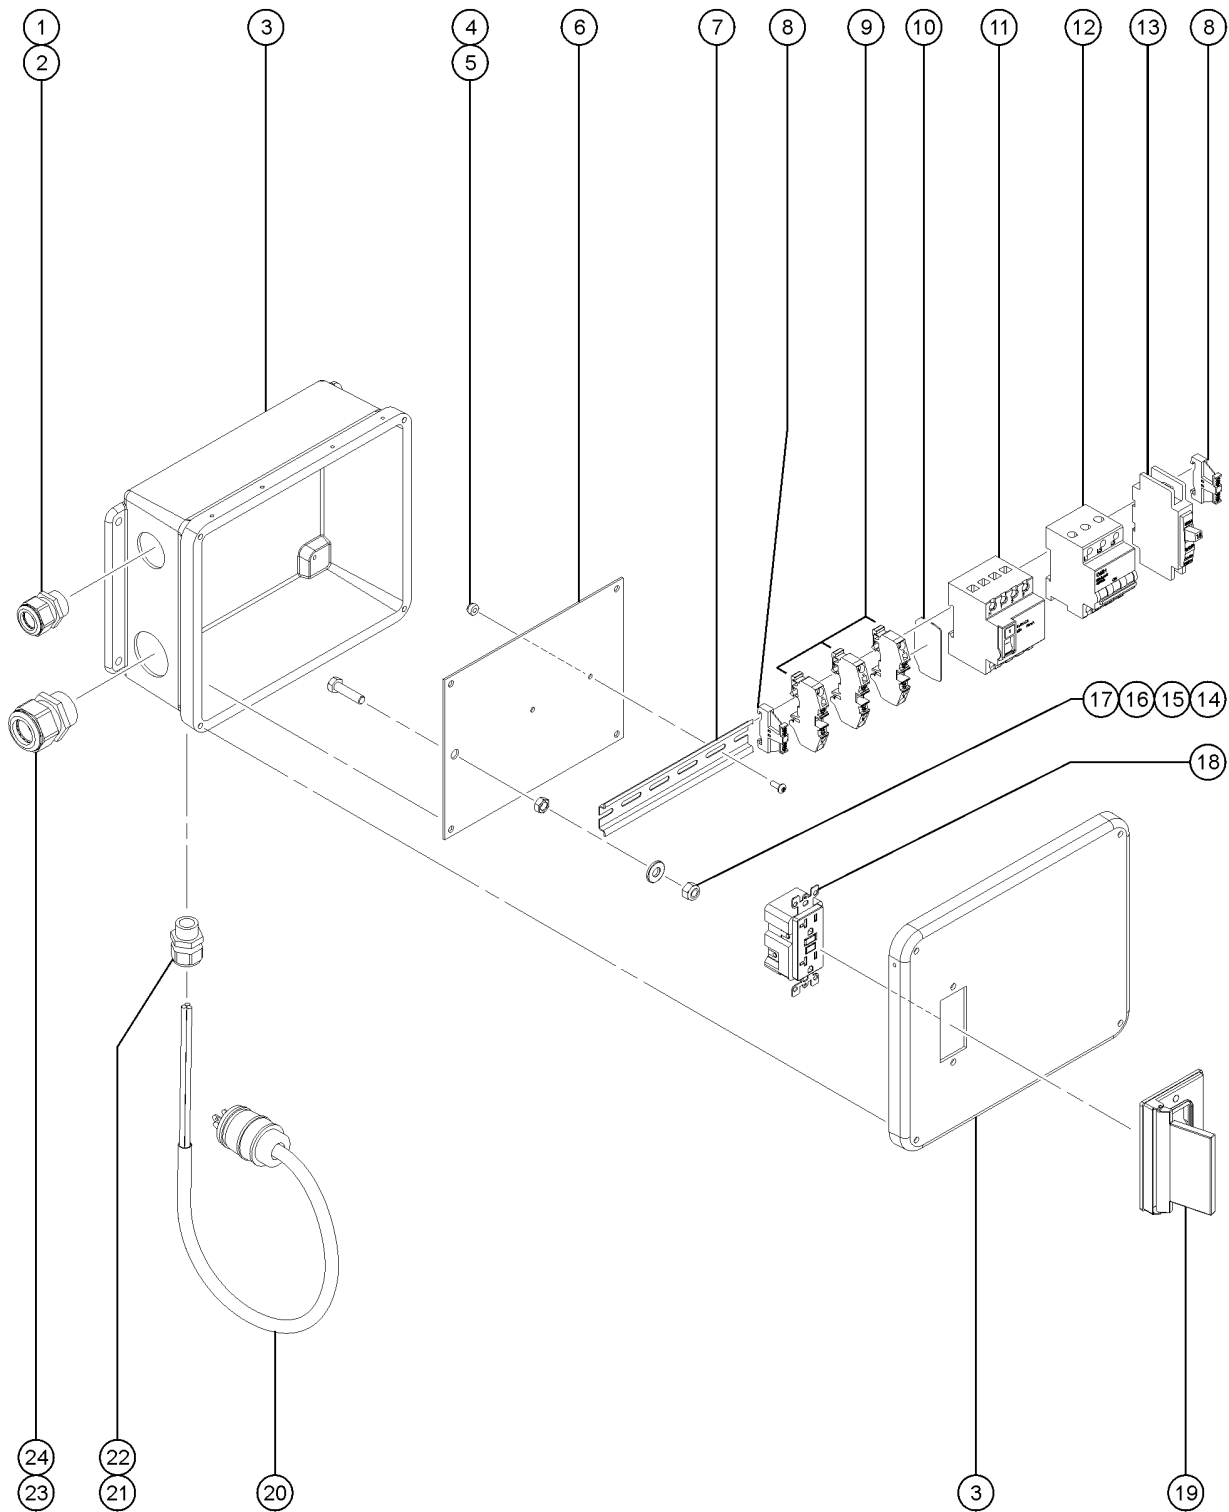

308.2 Welder Generator Enclosure (12 kW, 208/120 60HZ)

308.2 Welder Generator Enclosure (12 kW, 208/120 60HZ)

Item	Part No.	Description	Qty.
-	1256276GT	ASSY,ENCLOSURE,WELDER GEN,12 KW (Complete assembly for GEN 12 kW, 208/120 60HZ) including items 1 - 24	
1	20776GT	CABLE SQUEEZE CONN.	1
2	18665GT	LOCKNUT,ELECTRIC,1" NPT	1
3	161206GT	BOX,J, CIRCUIT BREAKERS	1
4	6178GT	NUT,NYLOCK,10-32	
5	54365GT	SCREW,PHIL,PHM,10-32 X .5,SSTL	
6	161207GT	PANEL, ENCLOSURE, BACK	
7	822548GT	DIN RAIL, 7.375"	1
8	74913GT	END STOP, DIN RAIL,SCREW CLAMP	2
9	161208GT	TERMINAL BLOCKERRING	3
10	822103GT	DIN RAIL, PARTITION PLATE	1
11	824617GT	CIRCUIT BREAKER,GFCI,3PH,63A,3	1
12	1256153GT	CIRCUIT BREAKER,40A,3P	1
13	219232GT	CIRCUIT BREAKER, SINGLE PH,	1
14	6782GT	NUT,NYLOCK,5/16-18	
15	5397GT	WASHER,FLAT,USS,5/16",Y	
16	6037GT	NUT,HEX,5/16-18,GR5	
17	13000GT	SCREW,HHC,5/16-18 X 1.25	
18	80543GT	RECEPTACLE, 120VAC, 20A, GFCI	1
19	74006GT	COVER,GFCI,HORIZONTAL,WEATHER	
20	161588GT	HARNESS, GENERATOR J-BOX Includes part 119403	1
20-	119403GT	CONN,PLUG 120 AC/15A DOMESTIC	
21	7057GT	CONN. SQZ,1/2NPT .39-.56 MED.	1
22	6935GT	LOCKNUT,ELEC,1/2"	1
23	822222GT	CABLE SQUEEZE CONN., 1.25"	1
24	822223GT	LOCKNUT, ELECTRIC, 1.25" NPT	1