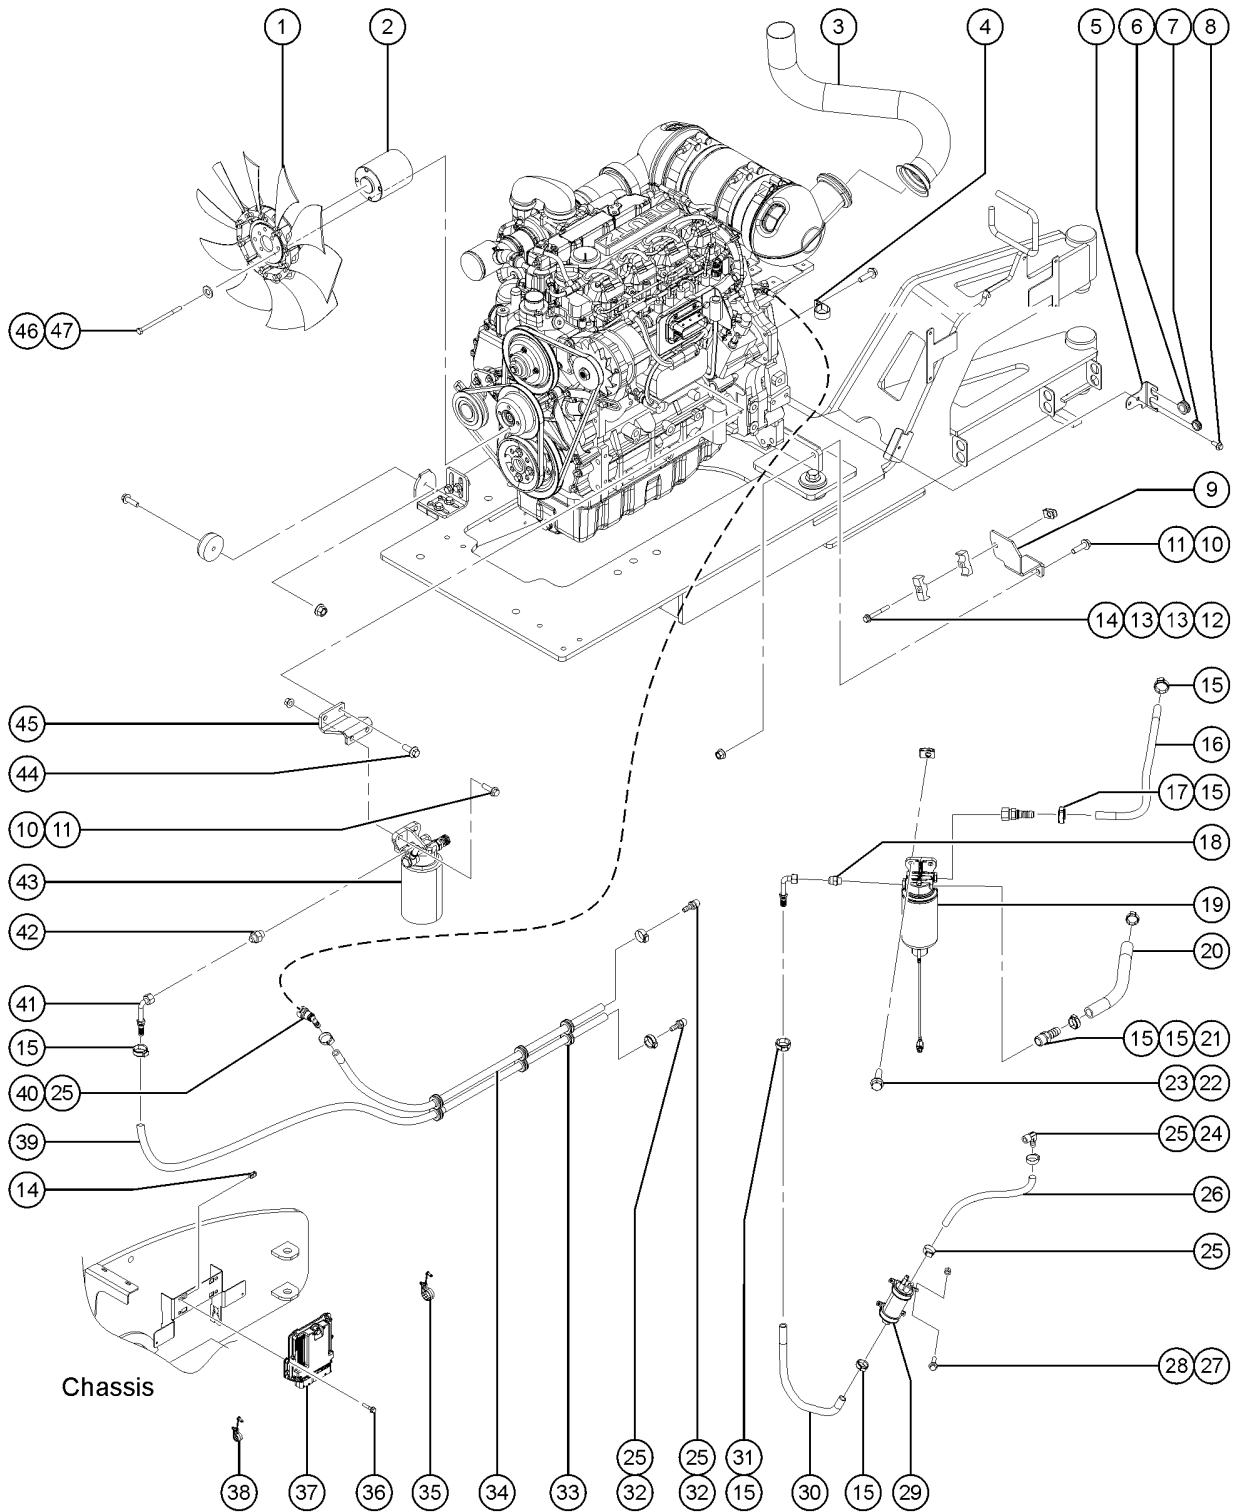

406.1 Deutz D2.9L4 Engine, View 3

Item	Part No.	Description	Qty.
-		Due to Tier 4 regulations, many engine replacement parts require the engine serial number at time of order placement. When ordering engine parts please have both machine and engine serial numbers available. For internal engine parts, contact engine dealer	
1	1251496GT	FAN,10 BLADE,17",DEUTZ 2.9L	1
2	1257753GT	FAN SPACER,DEUTZ 2.9L	1
3	826348GT	EXHAUST PIPE, 2.9L DEUTZ	1
4	56424GT	CLAMP,1.25X.5 RUBBER-CUSHION	1
5	1257888GT	FORMING, ENGINE HARNESS SUPPOR	1
6	124962GT	GROMMET,RUBBER,1.0 X 1.25X1.5	1
7	106923GT	GROMMET,RUBBER .38X1.38X1.0	1
8	824134GT	SCREW,HHF,M12-1.75X30,DIN6921	2
9	217457GT	FORMING, BATTERY CABLE MOUNT	1
10	231533GT	SCREW,HHF,M10-1.5X35,DIN6921,10.9,ZAB	3
11	231529GT	NUT,TL FLG,M10-1.5,DIN6927,10,	3
12	216597GT	SCREW,HHF,M6 X 50,G10,YZ	1
13	217460GT	CLAMP,BATTERY CABLE	2
14	219697GT	SPRING CLIP,M6-1.0,3.4-6.3MMX1	1
15	822087GT	CLAMP,HOSE,1EAR,25/32	2
16	1253181GT	HOSE,FUEL,1/2" GATES RLA,20.625"	1
17	824635GT	FITTING,STR,1/2 HS X 3/4-16,JI	1
18	162209GT	FITTING,CONN,16MM-8MJ	1
19	236260GT	FILTER, FUEL PRE-FILTER, SPIN-ON, DEUTZ	
20	1253183GT	HOSE,FUEL,1/2" GATES RLA,7.625"	1
21	824471GT	FITTING,3/8 NPT TO 1/2 BARB	1
22	1255537GT	SCREW,HHF,M8-1.25X30,DIN6921,1	2
23	230820GT	SPRING CLIP, M8-1.25, 0.8-4.0 X 13, ZAB	2
24	27904GT	HOSE END,BARBED,RIGID,90DEG6-6	1
25	1253613GT	CLAMP, STEPLESS EAR,15.3-18.5M	4
26	1253179GT	HOSE,FUEL,3/8" GATES RLA, 22.0	1