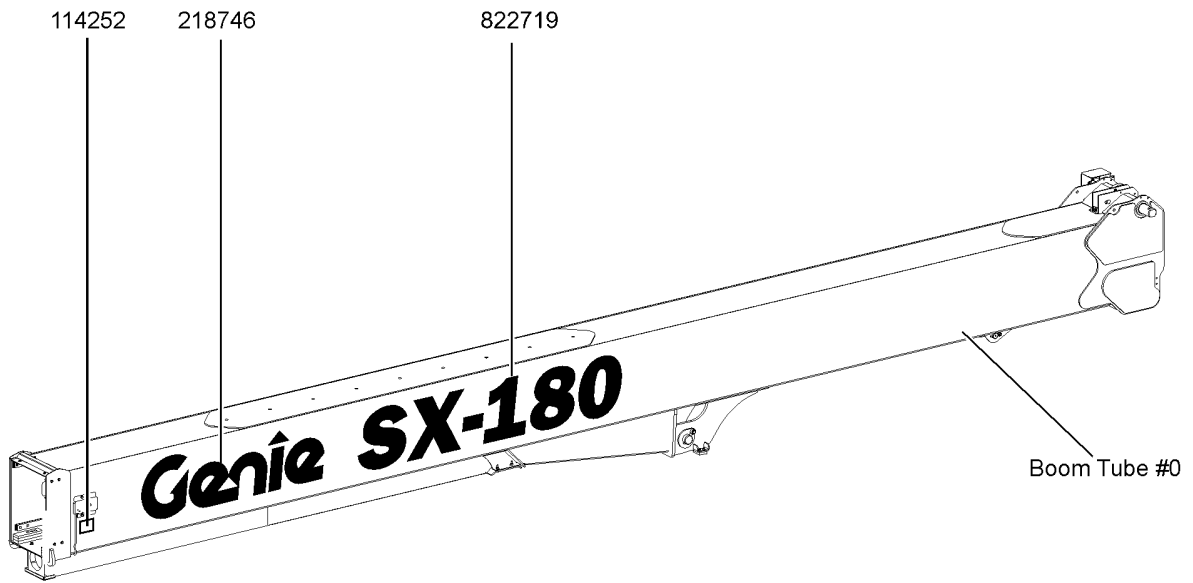

123.1 Decals with Symbols, Boom (from SN SX180H-745)

123.1 Decals with Symbols, Boom (from SN SX180H-745)

<i>Item</i>	<i>Part No.</i>	<i>Description</i>	<i>Qty.</i>
1	114252GT	DECAL,LABEL,TIP OVER LMT SWTCH	1
2	218746GT	DECAL, GENIE	1
3	218747GT	DECAL,COSMETIC,SX-180,12"	1
4	822718GT	DECAL,COSMETIC,GENIE,12"	1
5	822719GT	DECAL, COSMETIC,SX-180	1