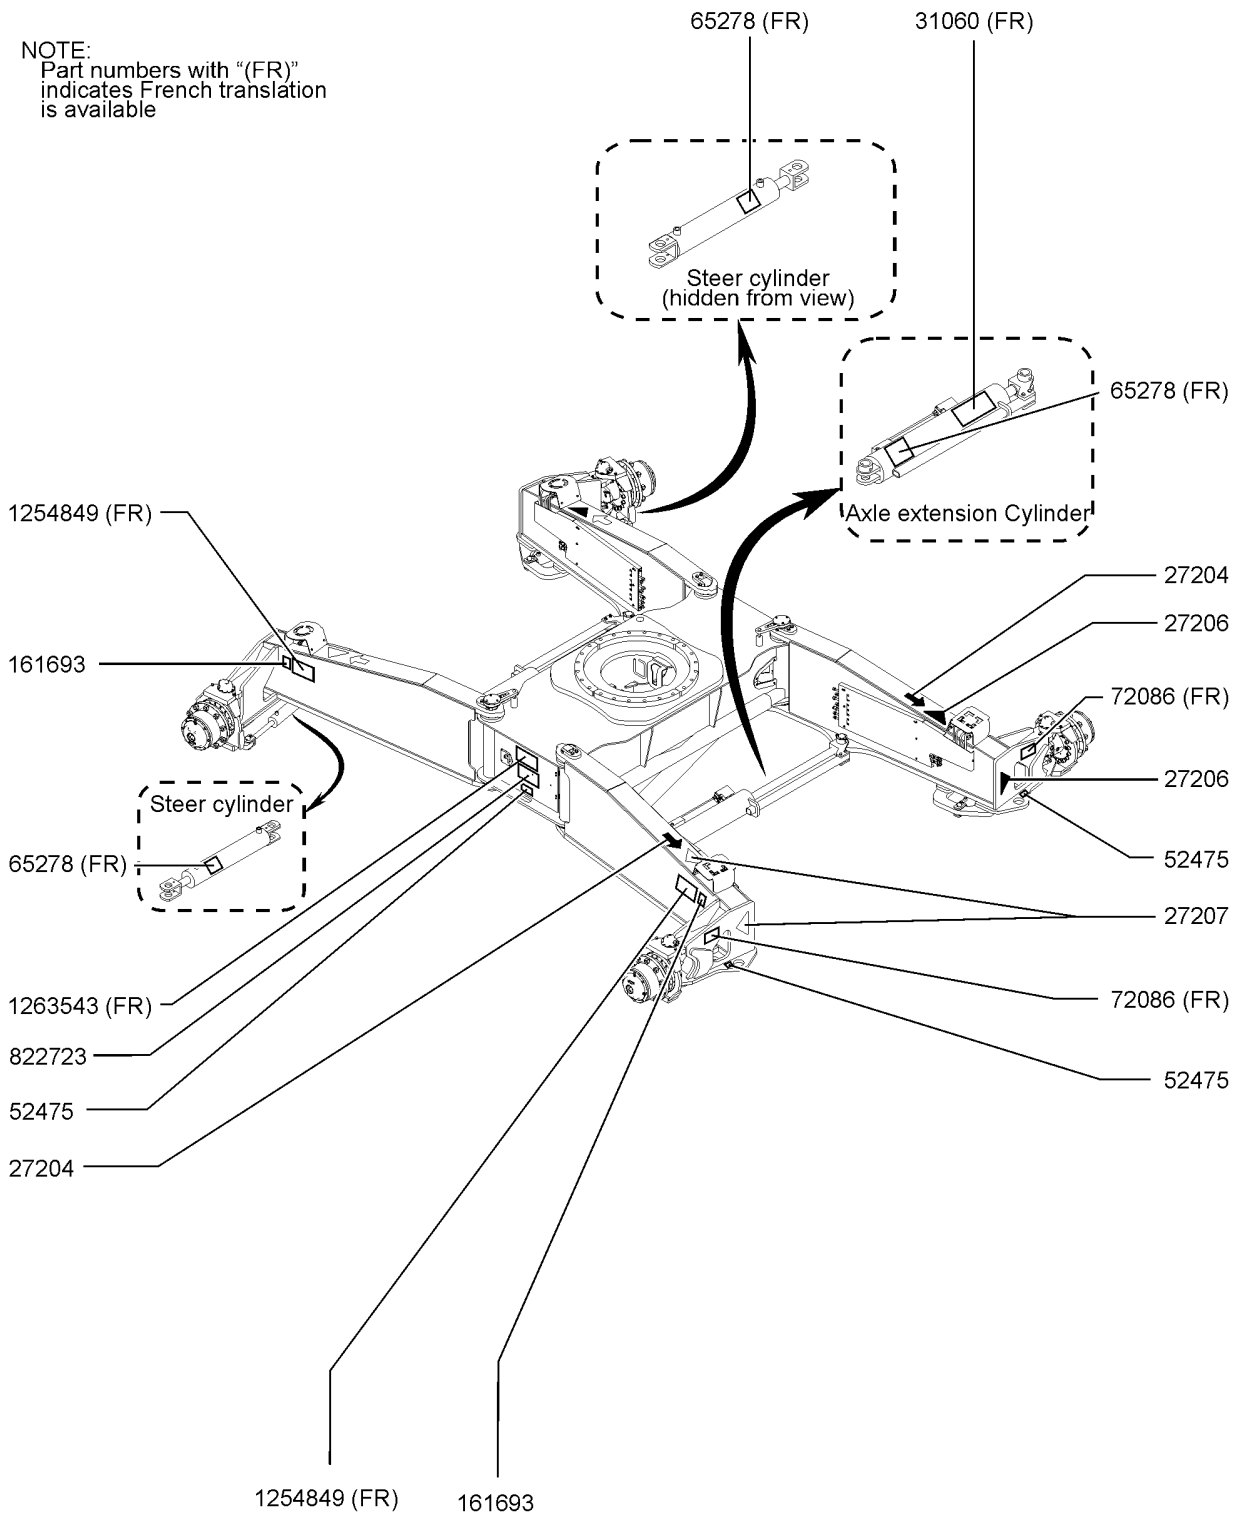

116.1 Decals with Words, Engine Side (chassis) (from SN SX180H-745)

NOTE:
Part numbers with "(FR)"
indicates French translation
is available

116.1 Decals with Words, Engine Side (chassis) (from SN SX180H-745)

<i>Item</i>	<i>Part No.</i>	<i>Description</i>	<i>Qty.</i>
1	27204GT	DECAL,ARROW BLUE	2
2	27206GT	DECAL,TRIANGLE,BLUE	2
3	27207GT	DECAL,TRIANGLE,YELLOW	2
4	31060GT	DECAL,DANGER DO NOT ALTER SWTC	1
5	52475GT	DECAL LABEL TRANSPORT TIE DOWN*	3
6	65278GT	DECAL,CAUTION,NO STEP	3
7	72086GT	DECAL,LABEL,LIFTING EYE	2
8	161693GT	DECAL,WHEEL LOAD, SX-180	2
9	822723GT	DECAL,TRANSPORT DIAGRAM,SX-180	1
10	1254849GT	DECAL,DANGER/NOTICE,TIRESPECS,SX180	2
11	1263543GT	DECAL, IMPROPER OPERATION	1