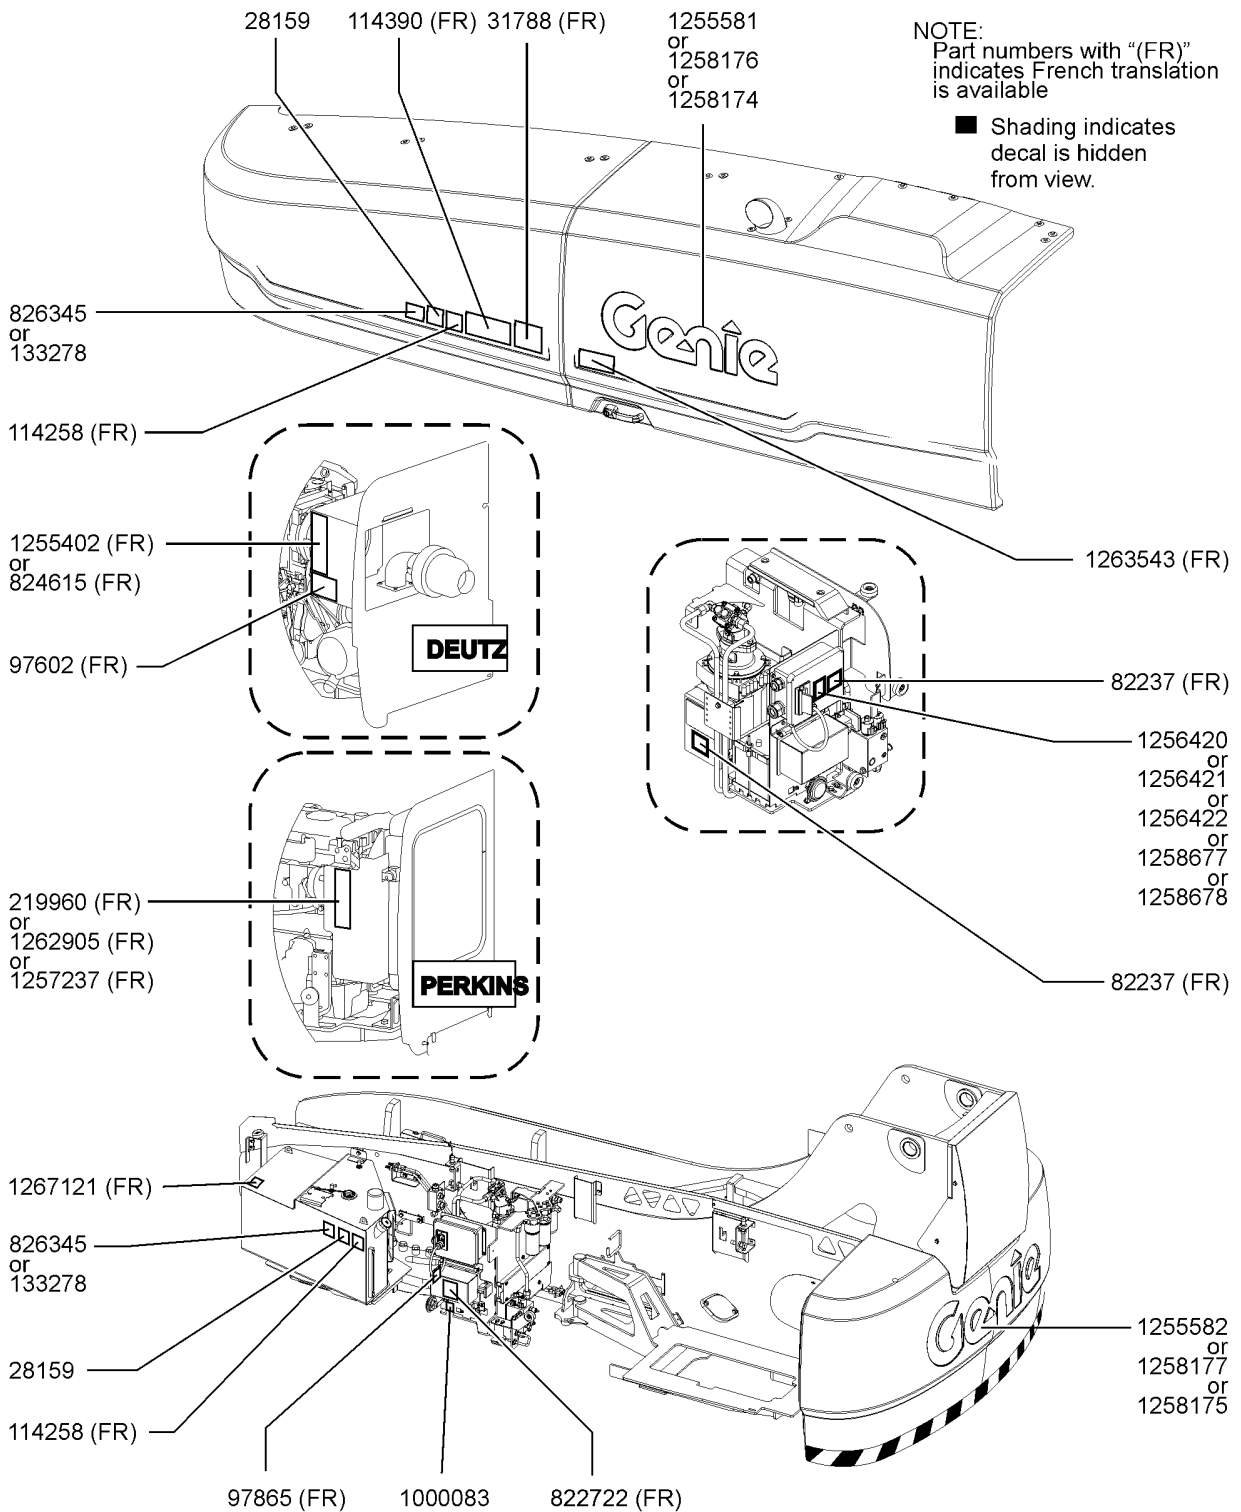

115.1 Decals with Words, Engine Side (from SN SX180H-745)

Item	Part No.	Description	Qty.
1	28159GT	DECAL,LABEL,DIESEL FUEL	2
2	31788GT	DECAL,DANGER,BATTERY SAFETY***	1
3	82237GT	DECAL,DANGER,HIGH VOLTAGE	2
		Option, generator	
4	97602GT	DECAL,WARNING,EXPLOSION,ETHER	1
5	97865GT	DECAL,WARN,ELECTRO HAZARD	1
6	114258GT	DECAL,DANGER,NO SMOKING	2
7	114390GT	DECAL,DANGER,ELECT HAZARD***	1
8	133278GT	DECAL,LOW/ULTRA LOW SULFR FUEL	2
		Perkins 1104D-44T, Deutz TD201104i	
9	219960GT	DECAL,NOTICE, PERKINS ENGINE	1
		Perkins 1104D-44T	
10	822722GT	DECAL, LABEL, FUSE RELAY PANEL	1
11	824615GT	DECAL,ENGINE SPEC,DEUTZ TD2.9	1
		Deutz D 2.9i4	
12	826345GT	DECAL,ULS DIESEL ONLY,TIER 4	2
		Perkins 854TF, Deutz D 2.9i4	
13	1000083GT	DECAL,NOTICE,START/CONTRL BATT	1
14	1255402GT	DECAL,ENGINE SPEC,DEUTZ TD2011L04i,SX	1
		Deutz TD201104i	
15	1255581GT	DECAL,COSMETIC, 10" GENIE BLUE	1
16	1255582GT	DECAL COSMETIC,15" GENIE BLUE	1
17	1256420GT	DECAL, POWER TO PLATFORM, 208V/115V 60HZ	1
		Option	
18	1256421GT	DECAL, POWER TO PLATFORM, 220V	1
		Option	
19	1256422GT	DECAL, POWER TO PLATFORM, 415V	1
		Option	
20	1257237GT	DECAL,ENGINE SPEC,854TF,TIER IV	1
		Perkins 854TF	
21	1258174GT	DECAL,COSMETIC,10" GENIE WHITE	1
22	1258175GT	DECAL COSMETIC,15" GENIE WHITE	1
23	1258176GT	DECAL,COSMETIC,10" GENIE BLACK	1
24	1258177GT	DECAL COSMETIC,15" GENIE BLACK	1
25	1258677GT	DECAL, POWER TO PLATFORM, 240V 50HZ	1
		Option	
26	1258678GT	DECAL, POWER TO PLATFORM, 220V	1
		Option	
27	1262905GT	DECAL,NOTICE,PERKINS ENGINE	1
		Perkins 1104D-44T	
28	1263543GT	DECAL, IMPROPER OPERATION	1

115.1 Decals with Words, Engine Side (from SN SX180H-745)