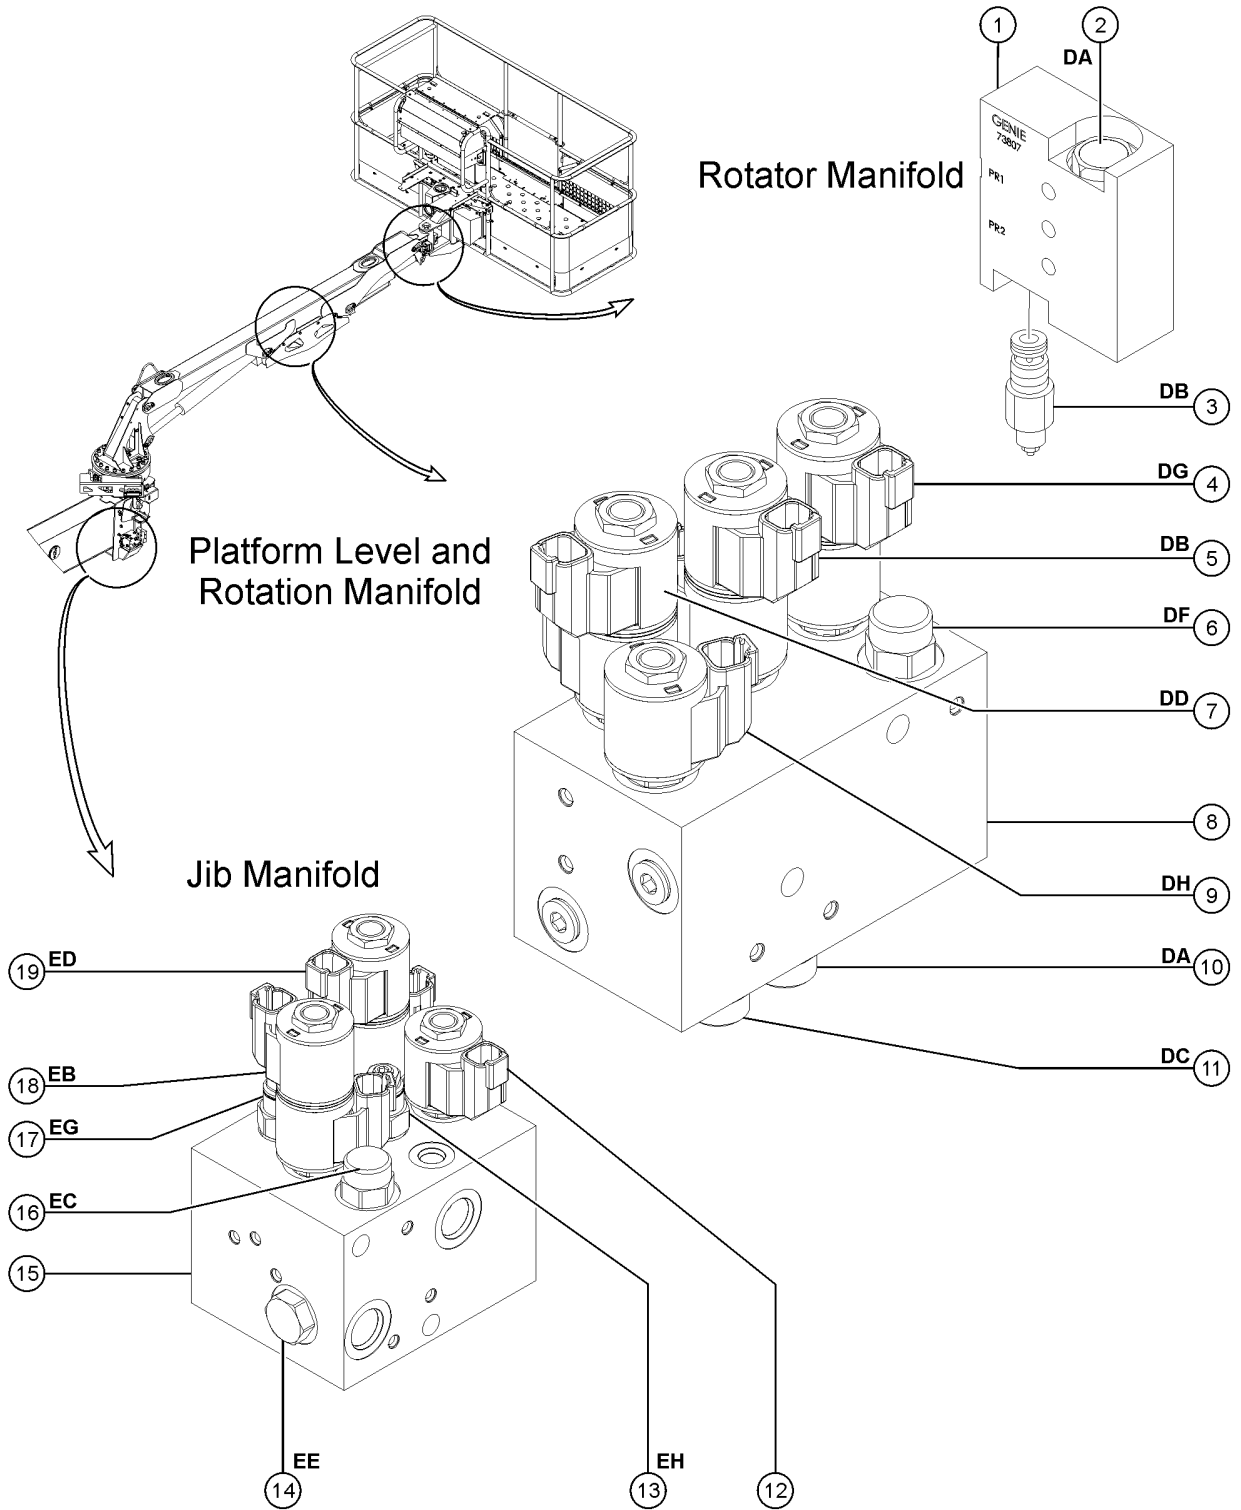

704.2 Jib, Level and Rotation Manifold (from SN SX180H-613)