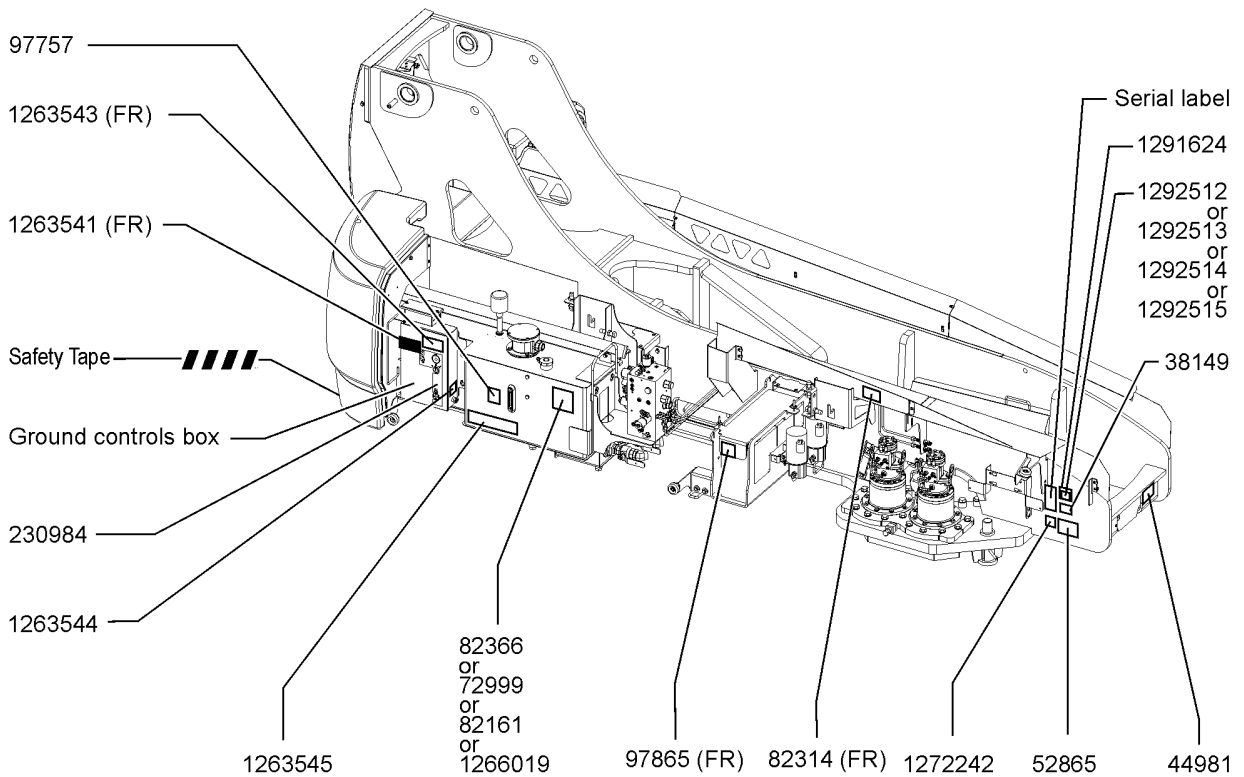

101.1 Decals with Words, Hydraulic Tank Side (to SN SX180H-744)

101.1 Decals with Words, Hydraulic Tank Side (to SN SX180H-744)

Item	Part No.	Description	Qty.
-	1302918GT	INSTRUCTIONS,INSTALL,COMP,WORD, SX-180	1
-	1302919GT	DECAL KIT,SX-180,COMP,WORD,ANSI & AUS	1
1	31788GT	DECAL,DANGER,BATTERY SAFETY***	1
2	38149GT	DECAL LABEL PATENTS	1
		(US only)	
3	44981GT	DECAL LABEL AIRLINE 110PSI	1
		Option, airline to platform	
4	52865GT	DECAL,ANNUAL INSP***	1
5	72999GT	DECAL,LABEL,PETRO CANADA***	1
		Option, hydraulic oil	
6	82161GT	DECAL,LABEL,UCON HYDROLUBE	1
		Option, hydraulic oil	
7	82314GT	DECAL,DANGER,TIP-OVER	1
8	82366GT	DECAL, LABEL - CHEVRON RANDO	1
		Option, hydraulic oil	
9	97757GT	DECAL,LABEL,OIL LEVEL IND	1
10	97865GT	DECAL,WARN,ELECTRO HAZARD	1
11	114390GT	DECAL,DANGER,ELECT HAZARD***	1
12	230984GT	DECAL, GROUND CONTROL SPX	1
13	1255581GT	DECAL,COSMETIC, 10" GENIE BLUE	1
14	1258174GT	DECAL,COSMETIC,10" GENIE WHITE	1
15	1258176GT	DECAL,COSMETIC,10" GENIE BLACK	1
16	1263541GT	DECAL, TIP OVER HAZARD	1
17	1263543GT	DECAL, IMPROPER OPERATION	2
18	1263544GT	DECAL, BYPASS KEY SWITCH	1
19	1263545GT	DECAL, INSTR-BYPASS KEY SWITCH	1
20	1266019GT	DECAL, LABEL, SHELL TELLUS	1
21	1272242GT	DECAL,MACHINE REGISTRATION/OWNER TRANSFER	1
22	1272825GT	DECAL,OPERATOR INST, GROUND CONT	1
23	1280819GT	DECAL,WARNING,CANCER AND REPRODUCTIVE HARM, PROP 65	1
24	1280820GT	DECAL,FUEL,DIESEL EXHAUST, PROP 65	1
25	1291624GT	DECAL COSM,GENIE LIFT CONNECT,LEXAN COVER	1
26	1292512GT	DECAL COSM,GENIE LIFT CONNECT,ESN,SKU4-1	1