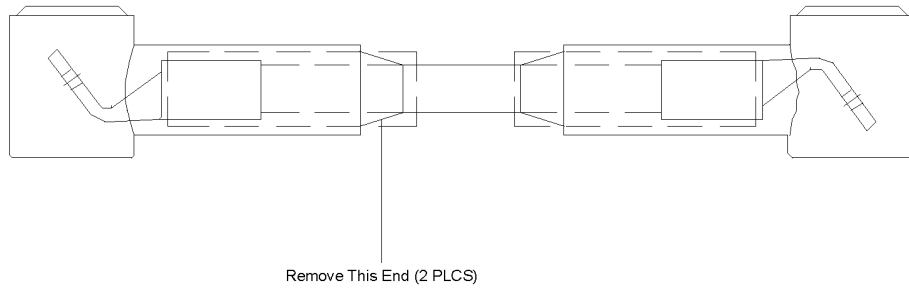

Item	Part No.	Description	Qty.
1	101185GT	CABLE ASSY, AUX BATT JUMPER, RED (Refer to 316_101)	1
2	238301GT	CABLE ASSY, AUX, RED, 21.5" (Refer to 316_102)	1
3	238302GT	CABLE ASSY, AUX, RED, 117" (Refer to 316_103)	1
4	238300GT	CABLE ASSY, AUX, RED, 17.5" (Refer to 316_104)	1
5	238303GT	CABLE ASSY, AUX, BLACK, 17" (Refer to 316_105)	1
6	238304GT	CABLE ASSY, AUX, BLACK, 22" (Refer to 316_106)	1
7	238305GT	CABLE ASSY, AUX, BLACK, 148" (Refer to 316_107)	1
8	236703GT	BATTERY CABLE, 2/0 GA, RED, 72" (Refer to 316_108) (Deutz models)	1
-	236707GT	BATTERY CABLE, 2/0 GA, RED, 109.5" (Refer to 316_108A) (Perkins models)	1
9	236704GT	BATTERY CABLE, 2/0 GA, BLACK, 82" (Refer to 316_109)	1
-	236708GT	BATTERY CABLE, 2/0 GA, BLACK, 73" (Refer to 316_109A)	1
10	824518GT	CABLE, GENERATOR TO J-BOX (Refer to 316_110) (to SN SX18016H-354)	1
-	1263628GT	CABLE, GEN TO J-BOX, SX EU (Refer to 316_110A) (from SN SX18016H-355)	1
11	237881GT	HARNESS, LOWER AC/3P PWR (Refer to 316_111)	1
12	237880GT	HARNESS, UPPER AC/3P PWR CABLE (Refer to 316_112)	1

316.101 Cable Assy,AUX Batt Jumper, Red