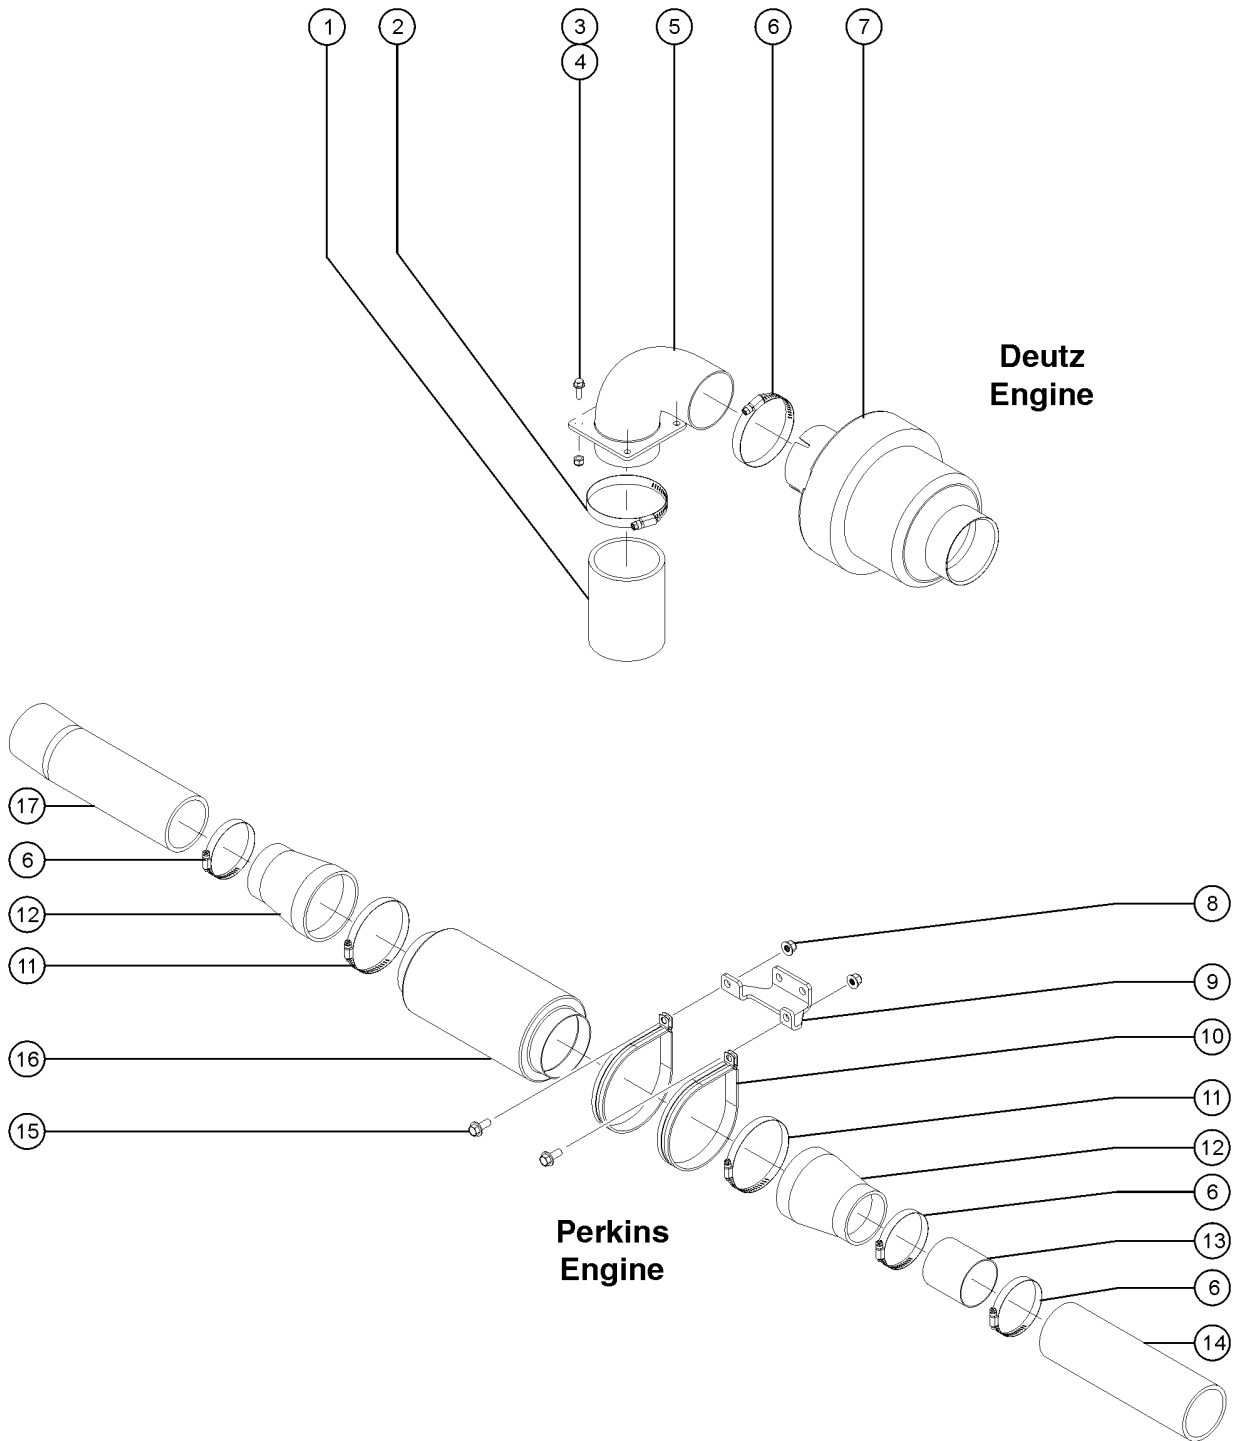

806.1 Engine Air Precleaner

806.1 Engine Air Precleaner

<i>Item</i>	<i>Part No.</i>	<i>Description</i>	<i>Qty.</i>
1	106211-400GT	HOSE,RUBBER 3"ID X .25 BLACK	1
2	30489GT	CLAMP,HOSE,3.50"	4
3	824132GT	SCREW,HHF,M8-1.25X20,DIN6921,10.9,ZAB	
4	237832GT	NUT,TL FLG,M8-1.25,DIN6927,10,ZAB	
5	102220GT	WELDMENT,PRECLEANER,DEUTZ	1
6	30971GT	CLAMP,HOSE,3.0"	4
7	89959GT	PRECLEANER, INLINE 3.00 ID PLASTIC	2
8	231529GT	NUT,TL FLG,M10-1.5,DIN6927,10, ...	
9	217230GT	FORMING, PREFILTER BRACKET	1
10	101639GT	CLAMP,5.38,#86 X 3/8,RUB CUSH	2
11	34955GT	CLAMP, HOSE, 5.00	2
12	122432GT	REDUCER,RUBBER,4.0 X 3.0	2
13	217233GT	TUBE,INTAKE, ADAPTER	1
14	106211-1150GT	HOSE,RUBBER 3"ID X .25 X 11.5"	1
15	231530GT	SCREW,HHF,M10-1.5X25,DIN6921,10.9,ZAB	
16	88493GT	PRECLEANER,AIR INTAKE	1
17	217231GT	TUBE,INTAKE, FILTER	1