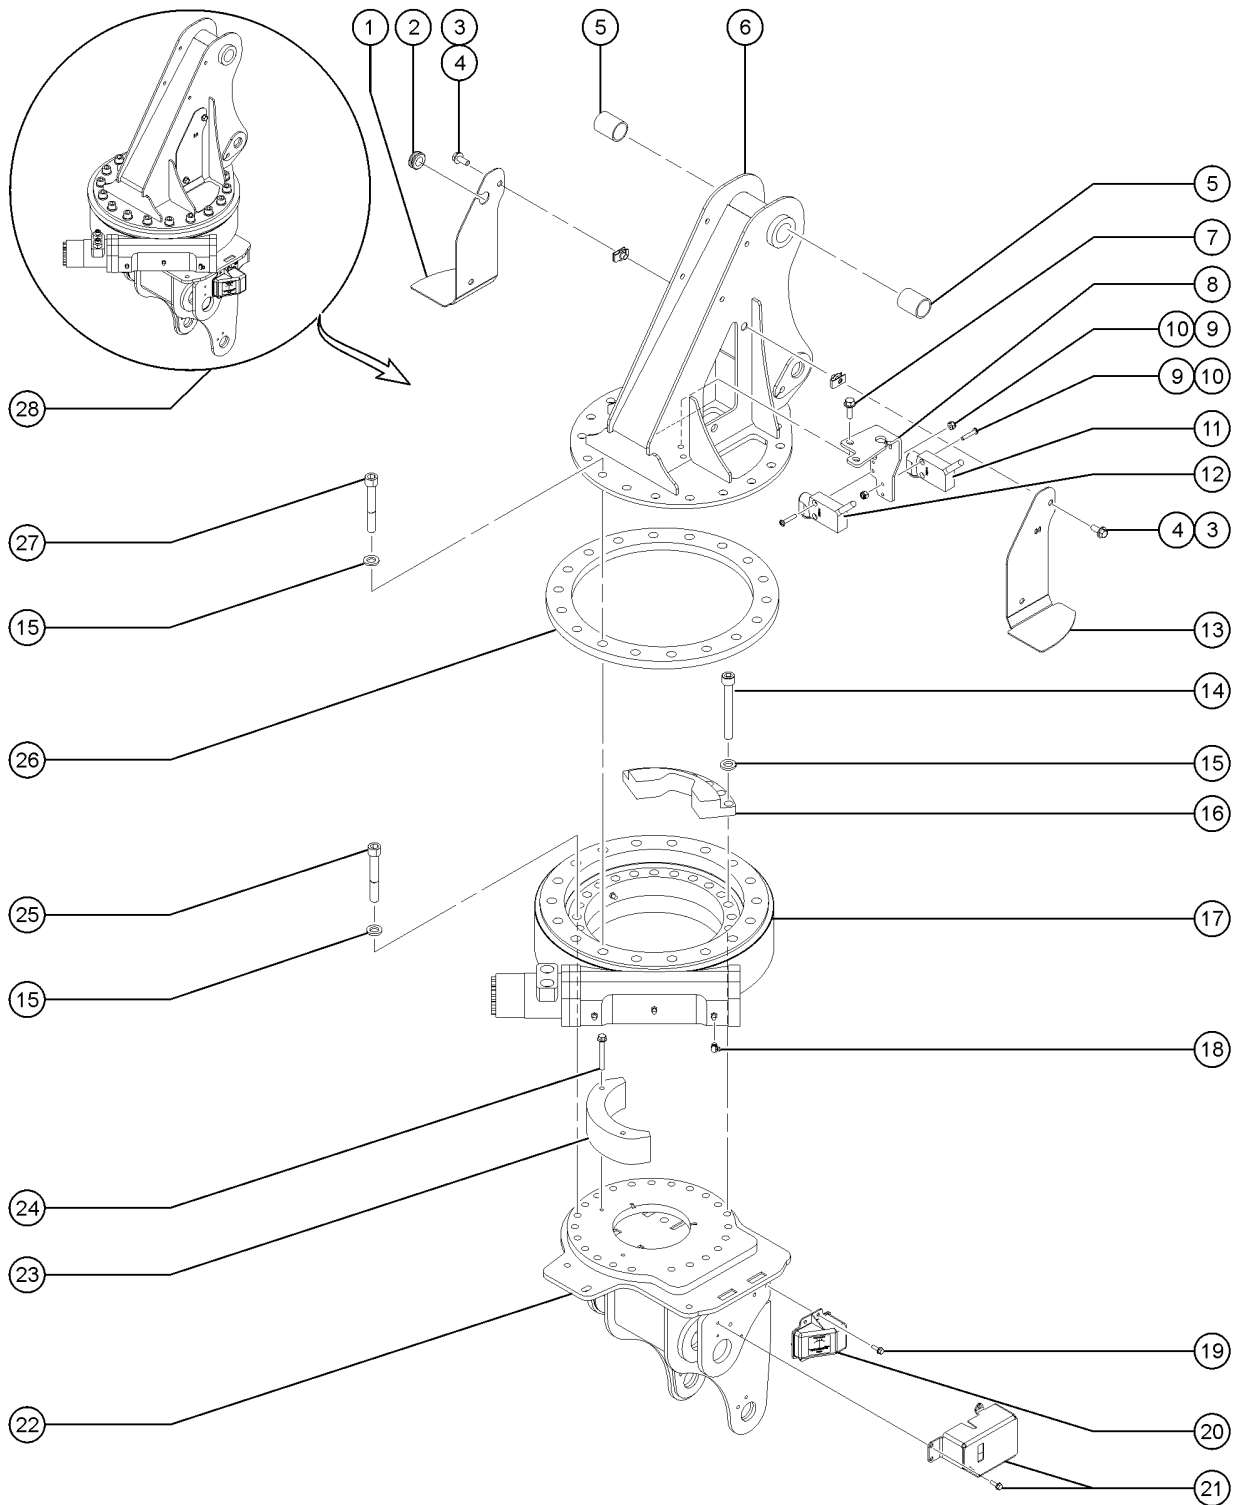

517.1 Jib Rotator Housing

517.1 Jib Rotator Housing

<i>Item</i>	<i>Part No.</i>	<i>Description</i>	<i>Qty.</i>
20	50813GT	SENSOR,TILT,PCON (PLASTIC)****	1
21		Ref. FORMING,TILTSENSOR COVER	
		(Refer to 516.1, item 16)	
22	219293GT	MACHINED,BELLCRANK	1
23	218663GT	UHMW,LIMIT SWITCH CAM CCW	1
24	230836GT	SCREW,HHF,M8-1.25X70,DIN6921,8	2
25	218565GT	SCREW,SHC,M16-2.0X110,DIN912,1	16
26	218477GT	MACHINED,JIB ROTATOR SPACER	1
27	219257GT	SCREW,SHC,M16-2.0X90,DIN912,12	18
28		Ref. BELLCRANK AND JIB ROTATOR	
		(Refer to 516.1 for location)