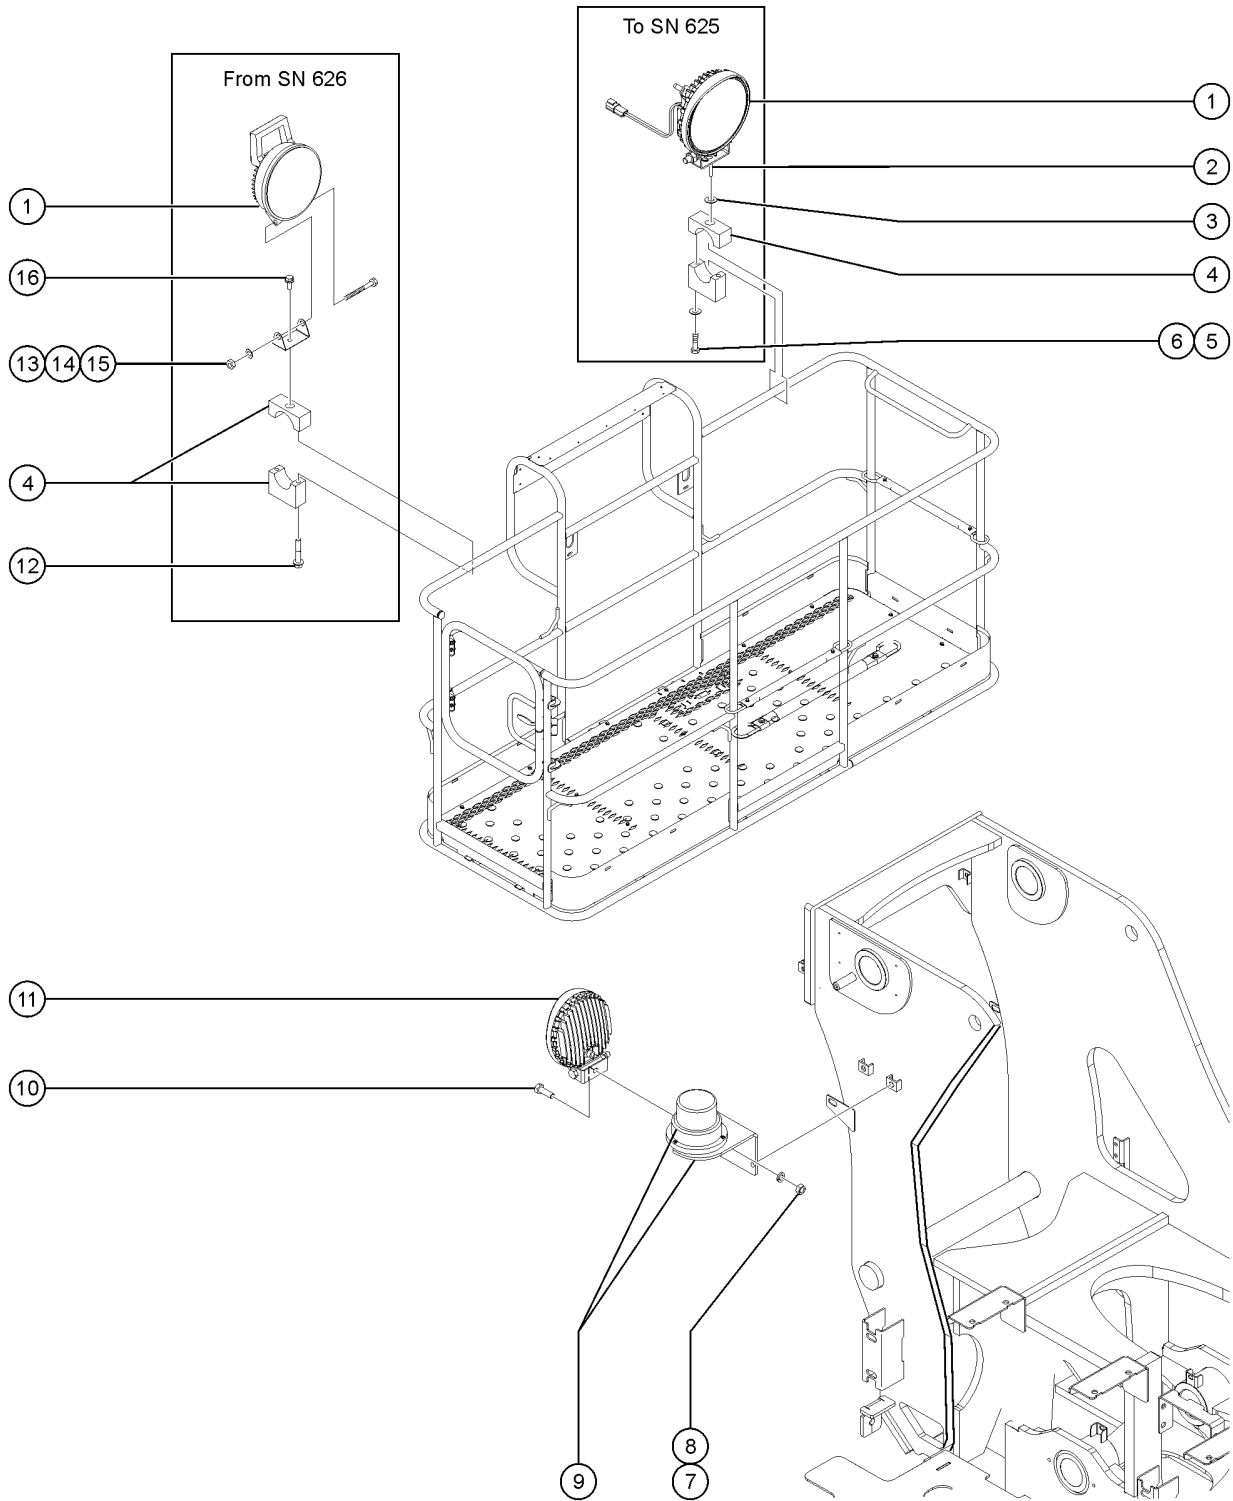

804.1 Drive and Work Light Package

804.1 Drive and Work Light Package

Item	Part No.	Description	Qty.
1	1282993GT	ASSY, WORK LIGHT, 12V LED ..... items 13, 14, 15 included	2
2	10107GT	SCREW,HHC,5/16-18 X .75 ..... (to SN SX180H-625)	
3	6036GT	WASHER,LOCK,.625 PLTD ..... (to SN SX180H-625)	
4	35956GT	BRACKET,WORK LIGHT MOUNT 5/16"	2
5	6145GT	SCREW,HHC,1/4-20 X 1.5 ..... (to SN SX180H-625)	
6	6356GT	WASHER,LOCK,.25 ..... (to SN SX180H-625)	
7	22571GT	NUT,HEX,M8 X 1.25	
8	49408GT	WASHER,LOCK,M8	
9		Ref. Bracket and Strobe ..... (Refer to 302.1)	
10	49379GT	SCREW,HHC,M8 X 1.25 X 25	
11	823520GT	ASSY, DRIVE LIGHT, 12V LED	2
12	824081GT	SCREW,HHF,1/4-20X1.5,8,ZAG ..... (from SN SX180H-626)	4
13	22571GT	NUT,HEX,M8 X 1.25	2
14	49408GT	WASHER,LOCK,M8	2
15	75185GT	SCREW,HHC,M8X1.25X 70MM,GR8.8	2
16	824085GT	SCREW,HHF,5/16-18X.75,8,ZAG ..... (from SN SX180H-626)	2