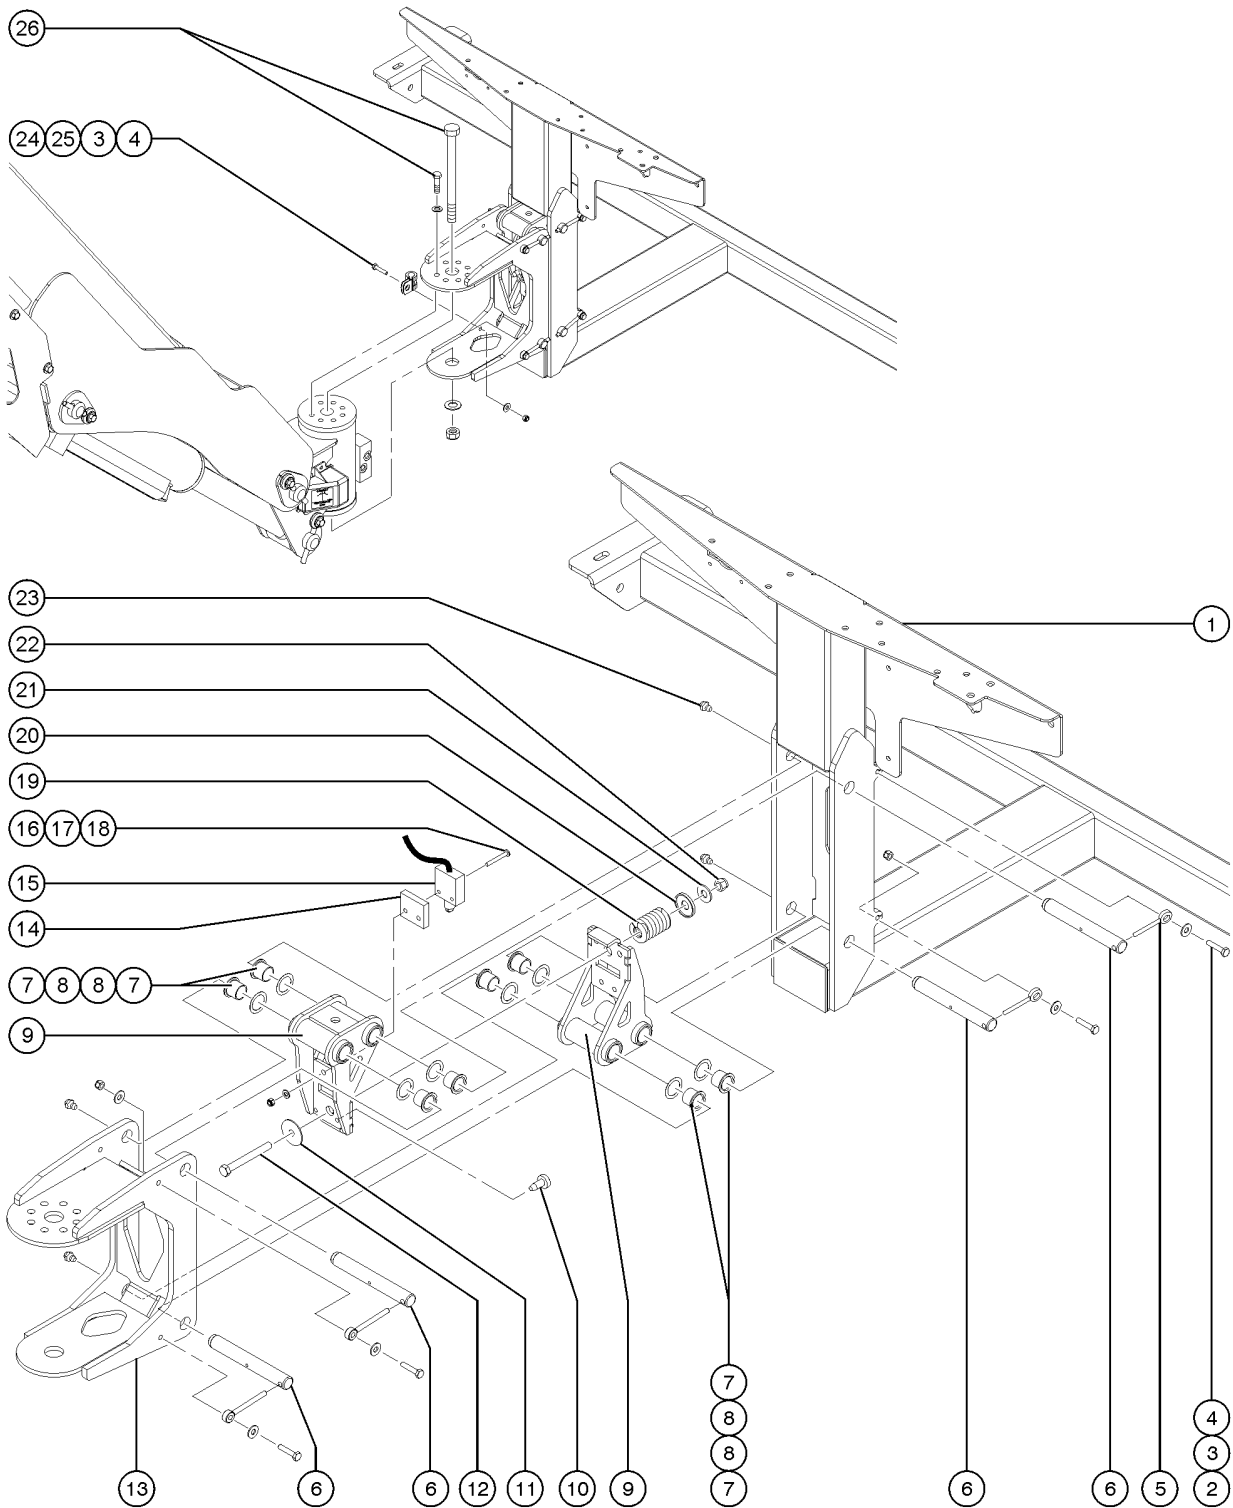

808.1 Load Sense

Item	Part No.	Description	Qty.
1	61997GT	WELDMENT,PLATFORM SUPPORT,CE CE models	1
2	8915GT	SCREW,HHC,1/4-20 X 1.25	
3	6638GT	WASHER,FLAT,USS,1/4"Y	
4	6091GT	NUT,NYLOCK,1/4-20	
5	825020GT	ROD END, .25 X 2.75, ZAG	4
6	61726GT	PIN,0.75DIA X 5.75LG,CHAMFER	4
7	25685GT	BEARING,GARLOCK,12FDU12	8
8	110789GT	WASHER,SHIM .0151 THK. as-needed	
9	89755GT	LOAD SUPPORT W/BEARINGS includes items 7 & 8	2
10	34619GT	BUMPER,RUBBER***	2
11	80605GT	WASHER,FLAT,3/8X1.5X.06	1
12	21604GT	SCREW,HHC,3/8-16 X 3.25	1
13	61804GT	WELDMENT,ROTATOR SUPPORT	1
14	61972GT	MOUNT,SWITCH	
15	146399GT	ASSY, LS, LOAD SENSE, ALC1000	
16	51063GT	SCREW,PHILLIPS,RHM,10-32 X 1.5	2
17	6146GT	WASHER,FLAT,MS,#10,Y	
18	6178GT	NUT,NYLOCK,10-32	
19	61976GT	SPRING,COMP,1-1/4"OD 352 LB/IN	1
20	61977GT	RETAINER,SPRING,1.46 X .375	1
21	6097GT	WASHER,FLAT,USS,3/8",Y	
22	4828GT	NUT,NYLOCK,3/8-16	
23	94643GT	ZERK,GREASE,5/16-24,STRAIT	4
24	8915GT	SCREW,HHC,1/4-20 X 1.25	
25	45470GT	CLAMP,0.31,#5 X 1/4,RUB CUSH	1
26		(Refer to 601.1)