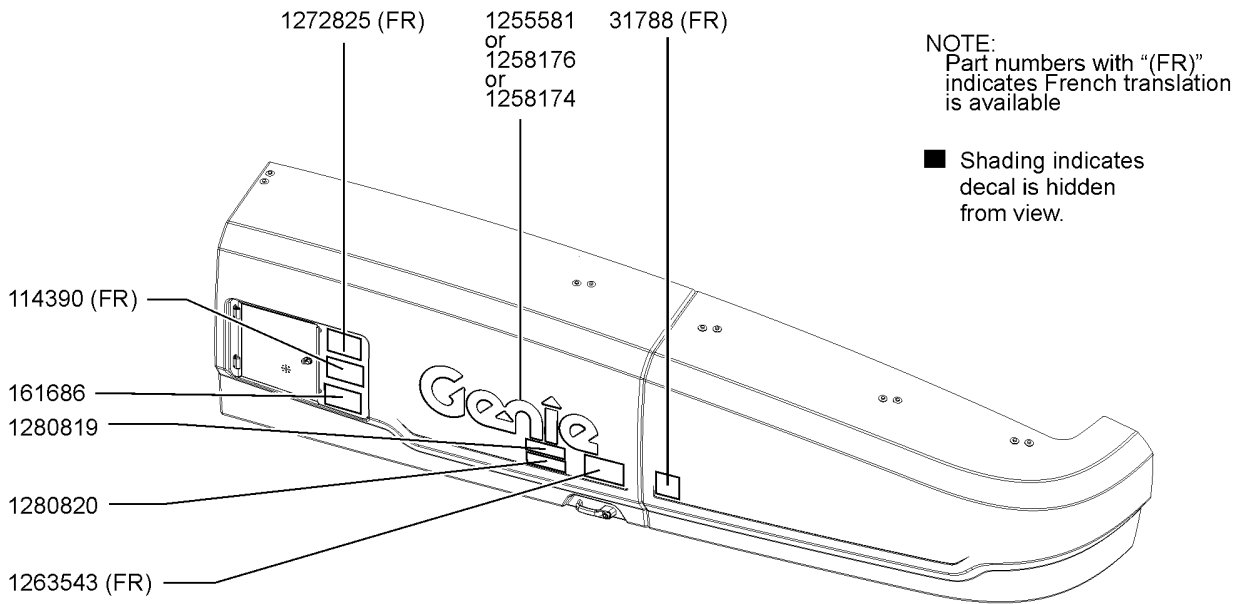

113.1 Decals with Words, Hydraulic Tank Side (from SN SX180H-745)

113.1 Decals with Words, Hydraulic Tank Side (from SN SX180H-745)

Item	Part No.	Description	Qty.
-	1302926GT	INSTRUCTIONS,INSTALL,COMP,WORD, SX-180	1
-	1302927GT	DECAL KIT,SX-180,COMP,WORD,ANSI & AUS	1
1	31788GT	DECAL,DANGER,BATTERY SAFETY***	1
2	38149GT	DECAL LABEL PATENTS	1
		(US only)	
3	44981GT	DECAL LABEL AIRLINE 110PSI	1
		Option, airline to platform	
4	52865GT	DECAL,ANNUAL INSP***	1
5	72999GT	DECAL,LABEL,PETRO CANADA***	1
		Option, hydraulic oil	
6	82161GT	DECAL,LABEL,UCON HYDROLUBE	1
		Option, hydraulic oil	
7	82314GT	DECAL,DANGER,TIP-OVER	1
8	82366GT	DECAL, LABEL - CHEVRON RANDO	1
		Option, hydraulic oil	
9	97757GT	DECAL,LABEL,OIL LEVEL IND	1
10	97865GT	DECAL,WARN,ELECTRO HAZARD	1
11	114390GT	DECAL,DANGER,ELECT HAZARD***	1
12	161686GT	DECAL, E DOWN PROCEDURE SYM	1
13	230984GT	DECAL, GROUND CONTROL SPX	1
14	1255581GT	DECAL,COSMETIC, 10" GENIE BLUE	1
15	1258174GT	DECAL,COSMETIC,10" GENIE WHITE	1
16	1258176GT	DECAL,COSMETIC,10" GENIE BLACK	1
17	1263541GT	DECAL, TIP OVER HAZARD	1
18	1263543GT	DECAL, IMPROPER OPERATION	2
19	1263544GT	DECAL, BYPASS KEY SWITCH	1
20	1263545GT	DECAL, INSTR-BYPASS KEY SWITCH	1
21	1266019GT	DECAL, LABEL, SHELL TELLUS	1
22	1267121GT	DECAL, BOOM SUPPORT	1
23	1272242GT	DECAL,MACHINE REGISTRATION/OWNER TRANSFER	1
24	1272825GT	DECAL,OPERATOR INST, GROUND CONT	1
25	1280819GT	DECAL,WARNING,CANCER AND REPRODUCTIVE HARM, PROP 65	1
26	1280820GT	DECAL,FUEL,DIESEL EXHAUST, PROP 65	1