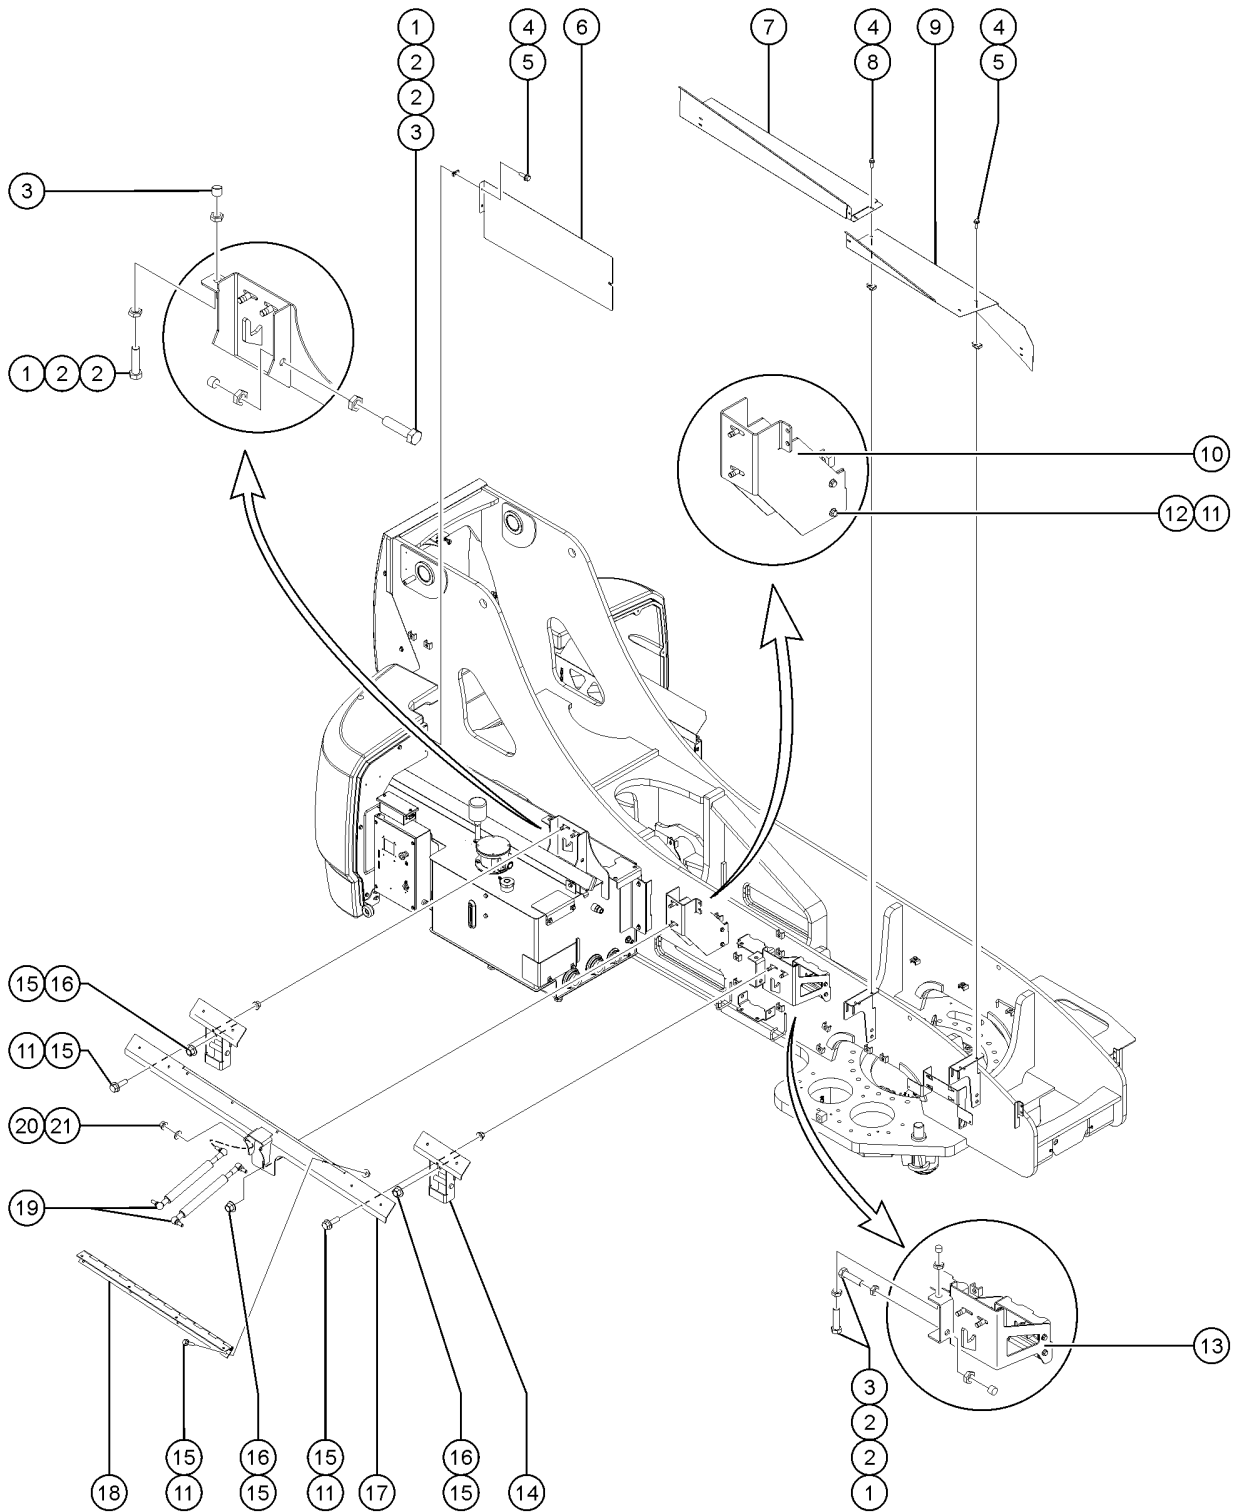

309.1 Turntable Covers, Tank Side

309.1 Turntable Covers, Tank Side

Item	Part No.	Description	Qty.
1	231509GT	SCREW,HHC,M20-2.5X80,DIN933,10	
2	231515GT	NUT,HEX,JAM,M20-2.5,DIN439,ZAB	
3	1261917GT	THREADED CAP, M20-1.5	4
4	231532GT	SCREW,HHF,M6X20,DIN6921,10.9,Y	
5	219697GT	SPRING CLIP,M6-1.0,3.4-6.3MMX1	
6	1260540GT	FORMING, COVER, TS FRONT	1
7	1260541GT	FORMING, COVER, TS MIDDLE	1
8	230073GT	SPRING CLIP,M6-1.0,0.8-4.0X13.5,ZAB	
9	1260542GT	FORMING, COVER, TS REAR	1
10	1259362GT	FORMING, GAS STRUT SUPPORT TS	1
11	231530GT	SCREW,HHF,M10-1.5X25,DIN6921,10.9,ZAB	
12	230074GT	SPRING CLIP,M10-1.5,1-6X19,ZAB	
13	1259356GT	FORMING, SUPPORT MOUNT TS NOSE	1
14	1259350GT	WELDMENT, SUPPORT TS	2
15	231529GT	NUT,TL FLG,M10-1.5,DIN6927,10, ...	
16	825597GT	BOLT,CARRIAGE,M10-1.5X30,DIN603,8.8,ZAB	
17	1259340GT	FORMING, HINGE MOUNT,TS	1
18	1259705GT	HINGE,COVER,40IN	1
19	1259706GT	GAS STRUT,390 LB	2
20	232951GT	NUT, TL, M10-1.5,DIN980, ZAB	
21	824145GT	WASHER,FLAT,M10,DIN125,ZAB