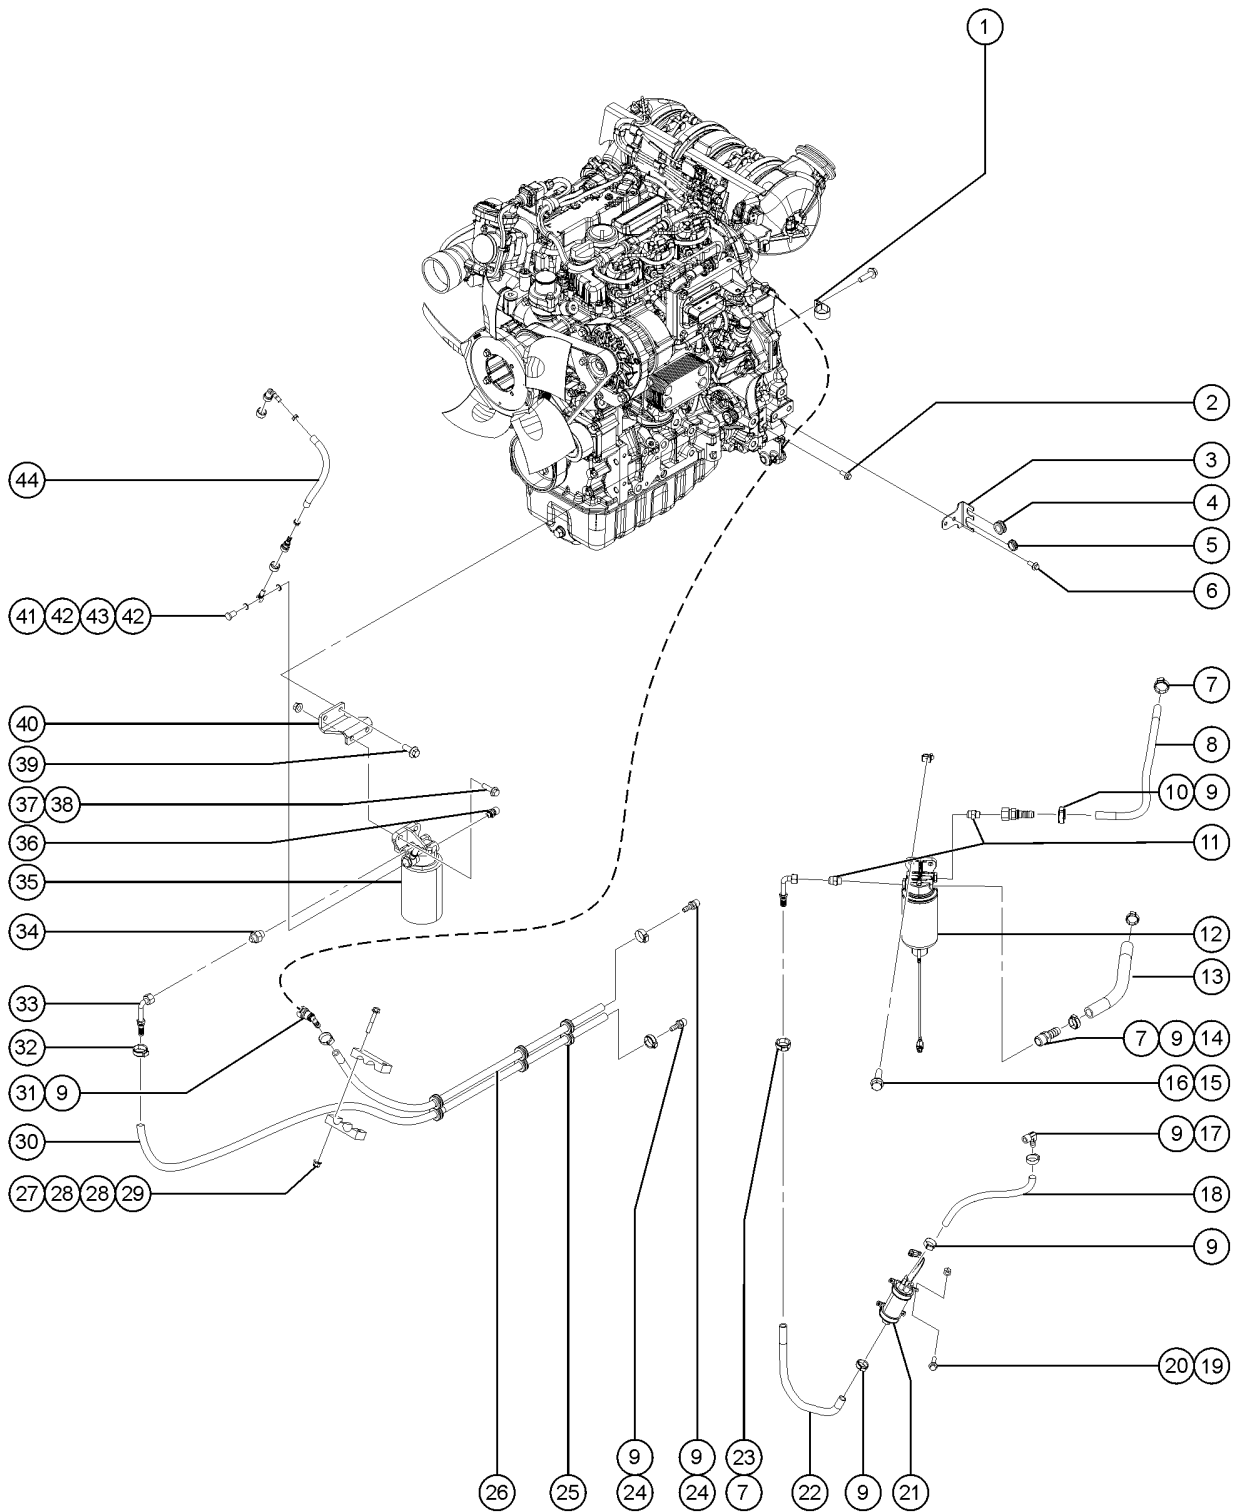

424.1 Deutz TCD 2.2L, Stage V - View 7 (from SN SX180H-743)

424.1 Deutz TCD 2.2L, Stage V - View 7 (from SN SX180H-743)

<i>Item</i>	<i>Part No.</i>	<i>Description</i>	<i>Qty.</i>
28	1288945GT	CLAMP, FUEL LINE, 3/8" - 1/2"	2
29	232886GT	SCREW,HHF,M6-1.0X40,DIN6921,10.9,ZAB	2
30	1252896GT	HOSE,FUEL,3/8,GATES RLA,66.25"	1
31	826000GT	CONNECTOR, SAE10, QUICK CONNECT	1
32	96770GT	CLAMP, HOSE, 1 EAR, 11/16	1
33	162206GT	FITTING,ELBOW,6GS-6FJX90S	1
34	162208GT	FITTING,CONN,16MM-6MJ	1
35	1261236GT	ASSY,FUEL FILTER,DEUTZ 2.9	1
36	824673GT	SENSOR,LOW PRESSURE,DEUTZ 2.9L	1
37	231533GT	SCREW,HHF,M10-1.5X35,DIN6921,10.9,ZAB	2
38	1283015GT	NUT,NYLOCK FLG,M10-1.5,DIN6926,10,ZAB	2
39	231088GT	SCREW,HHF,M10-1.5X20,DIN6921,1	2
40	1256911GT	FORMING FUEL FILTER DEUTZ	1
41	1255399GT	BOLT,BANJO,DEUTZ,QC	1
42	1255400GT	WASHER,COPPER,DEUTZ,QC	2
43	1255396GT	FITTING,FUEL,1/2,D2.9,QC	1
44	1296260-1400GT	HOSE ASSEMBLY-1/2" FUEL GATES,STR FEM,90 FEM	1