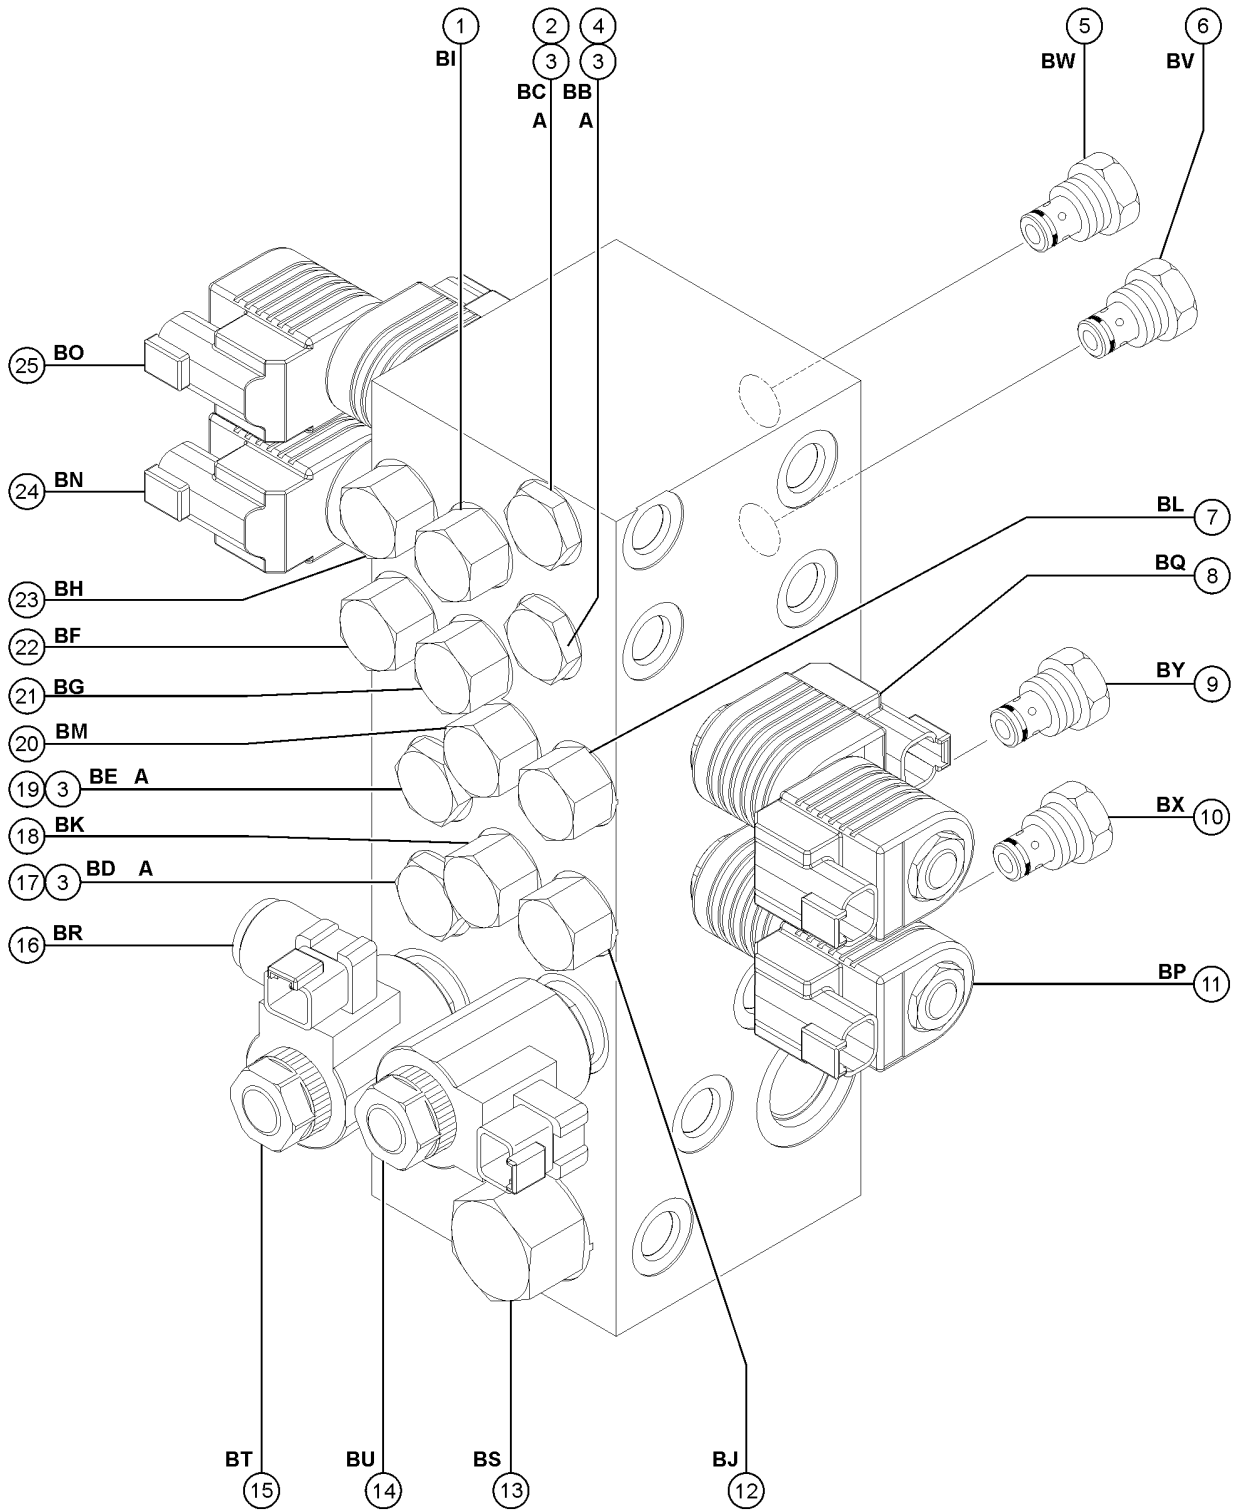

702.1 Steer and Axle Manifold (to SN SX180H-604)