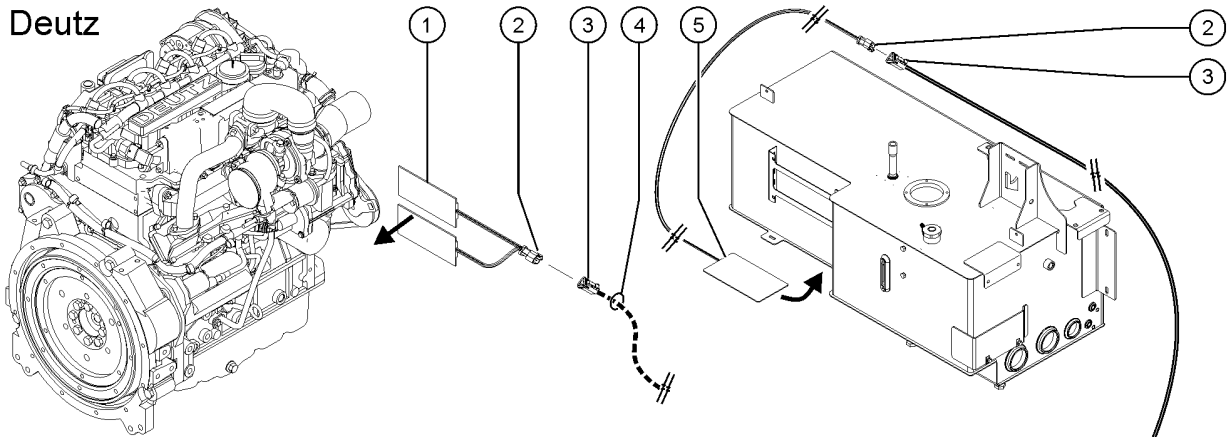

810.1 Cold Start Heater

Deutz

Perkins

810.1 Cold Start Heater

Item	Part No.	Description	Qty.
-		Ref. Cold Start Heater Part of the Cold Start Package (Refer to 809.1)	
1A	1259661GT	ASSY,ENGINE HEATER,120V (120V) Only Deutz TD 2.9L4 models, includes two adhesive pads	
1B-	216615GT	ASSY HEATER, MODEL 18, 120V (120V)	1
1C-	1259708GT	ASSY,ENGINE HEATER,240V (240V) Only Deutz TD 2.9L4 models, includes two adhesive pads	
1D-	216616GT	ASSY HEATER,MODEL 18,240V (240V)	
2	119066GT	CONN,RECEP 3 WAY ENDCAP DT	2
3	119057GT	CONN PLUG 3 WAY ENDCAP DT	2
4	1256749GT	HARNESS,ENG/HYD HEATER, 120V (120V)	1
4-	1256750GT	HARNESS,ENG/HYD HEATER, 240V (240V)	
5	824259GT	ASSY,120V HEATER,HYD TANK (120V)	1
5-	824261GT	ASSY,240V HEATER,HYD TANK,SUPER X (240V)	
6	14392GT	NUT,LP NYLOCK,10-32	
7	6146GT	WASHER,FLAT,MS,#10,Y	
8	75041GT	SCREW,PHILLIPS,PHM,10-32 X 1	
9	1254763GT	HARNESS, BATT CABLE, 120V, 120" (120V)	1
9-	1254764GT	HARNESS, BATT CABLE, 240V, 120" (240V)	
10	99778GT	CABLE SQUEEZE CONN,4 WIRE	2
11	214249GT	COLD WEATHER 120V J BOX ASSY (120V)	1
11-	237711GT	COLD WEATHER 240V J BOX ASSY (240V)	
12	214536GT	SQUEEZE CONN W/NUT, 2WIRE, 4MM	1
13	119056GT	CONN PLUG 2 WAY ENDCAP DT	1
14	119065GT	CONN,RECEP 2 WAY,14-18GA	1
15	216617GT	ASSY, BATTERY HEATER, 120V	1
15-	216618GT	ASSY BATTERY HEATER,240V	
16		Ref. (Refer to 306.1)	
17	216606GT	HARNESS, 120V POWER CORD, 24" (120V)	
17-	216607GT	HARNESS, 240V POWER CORD, 24" (240V)	
18	119403GT	CONN,PLUG 120 AC/15A DOMESTIC (120V)	