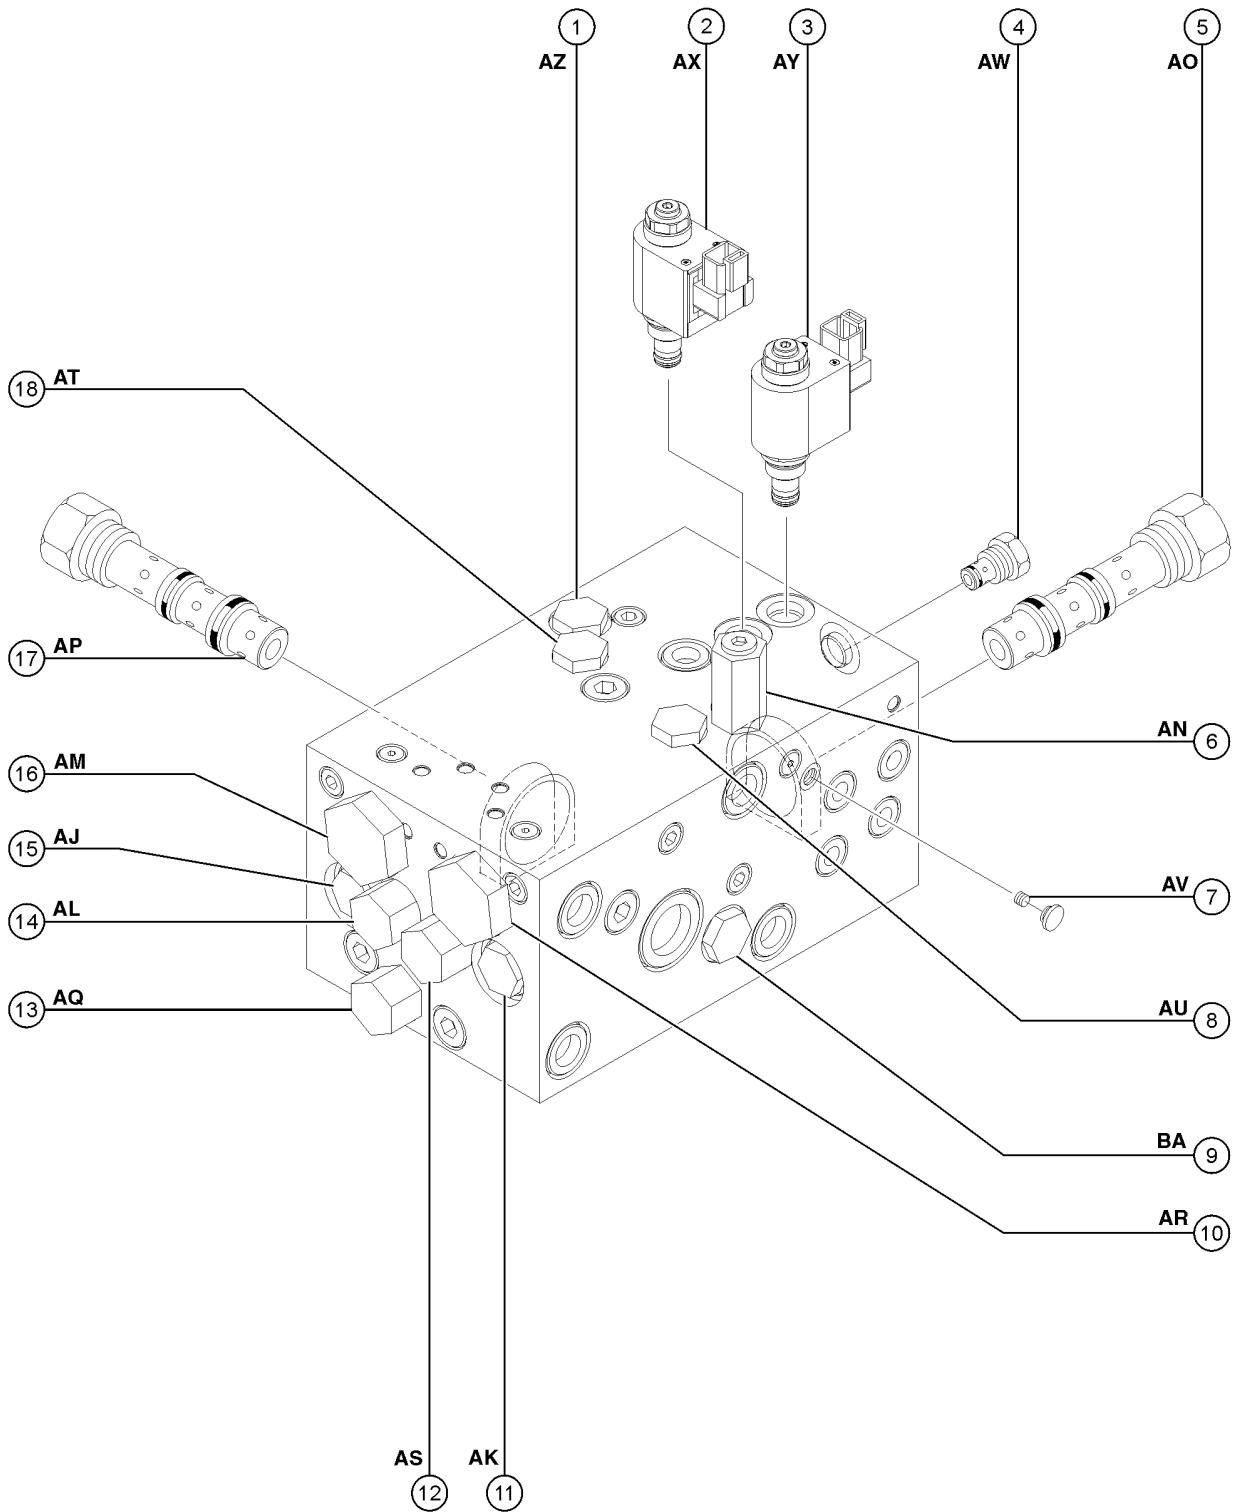

Item	Part No.	Description	Qty.
-		For joystick location refer to 603.1	
-	1269500GT	KIT, ISOLATION, 2 JOYSTICK	
-	1269501GT	KIT, ISOLATION, 3 JOYSTICK	
1	62392GT	KNOB,JOYSTICK, 62390/62391	
2	T112626GT	SCREW, PHM, #6-32 X .625 ZINC	
2-	1269499GT	PLUG, JOYSTICK HANDLE	
3	139598GT	BOOT,JOYSTICK	
4		SPRING,JOYSTK CENTR,62390/91	1
		no longer available from supplier	
5	119915GT	COLLAR,JOYSTICK,CENTER	
6	128000GT	SEAL, CONNECTOR (DT JOYSTICKS)	
7	128001GT	SLEEVE,CONNECTOR,DT JOYSTICKS	
8	75449GT	KNOB,ROCKER JOYSTICK 75565	
9	75448GT	SUPPORT,SENSOR,JOYSTICK	
10	75447GT	SWITCH SHIELD,ROCK JOYSTK75565	
11	75446GT	SPRING,SWITCH CENTERING,75565	
12	75445GT	ROCKER ASSY.,MAGNETIC 75565	
13	75444GT	ROCKER,RETAINER, 75565	
14	75443GT	BOOT, ROCKER JOYSTICK 75565	

701.1 Traction Manifold