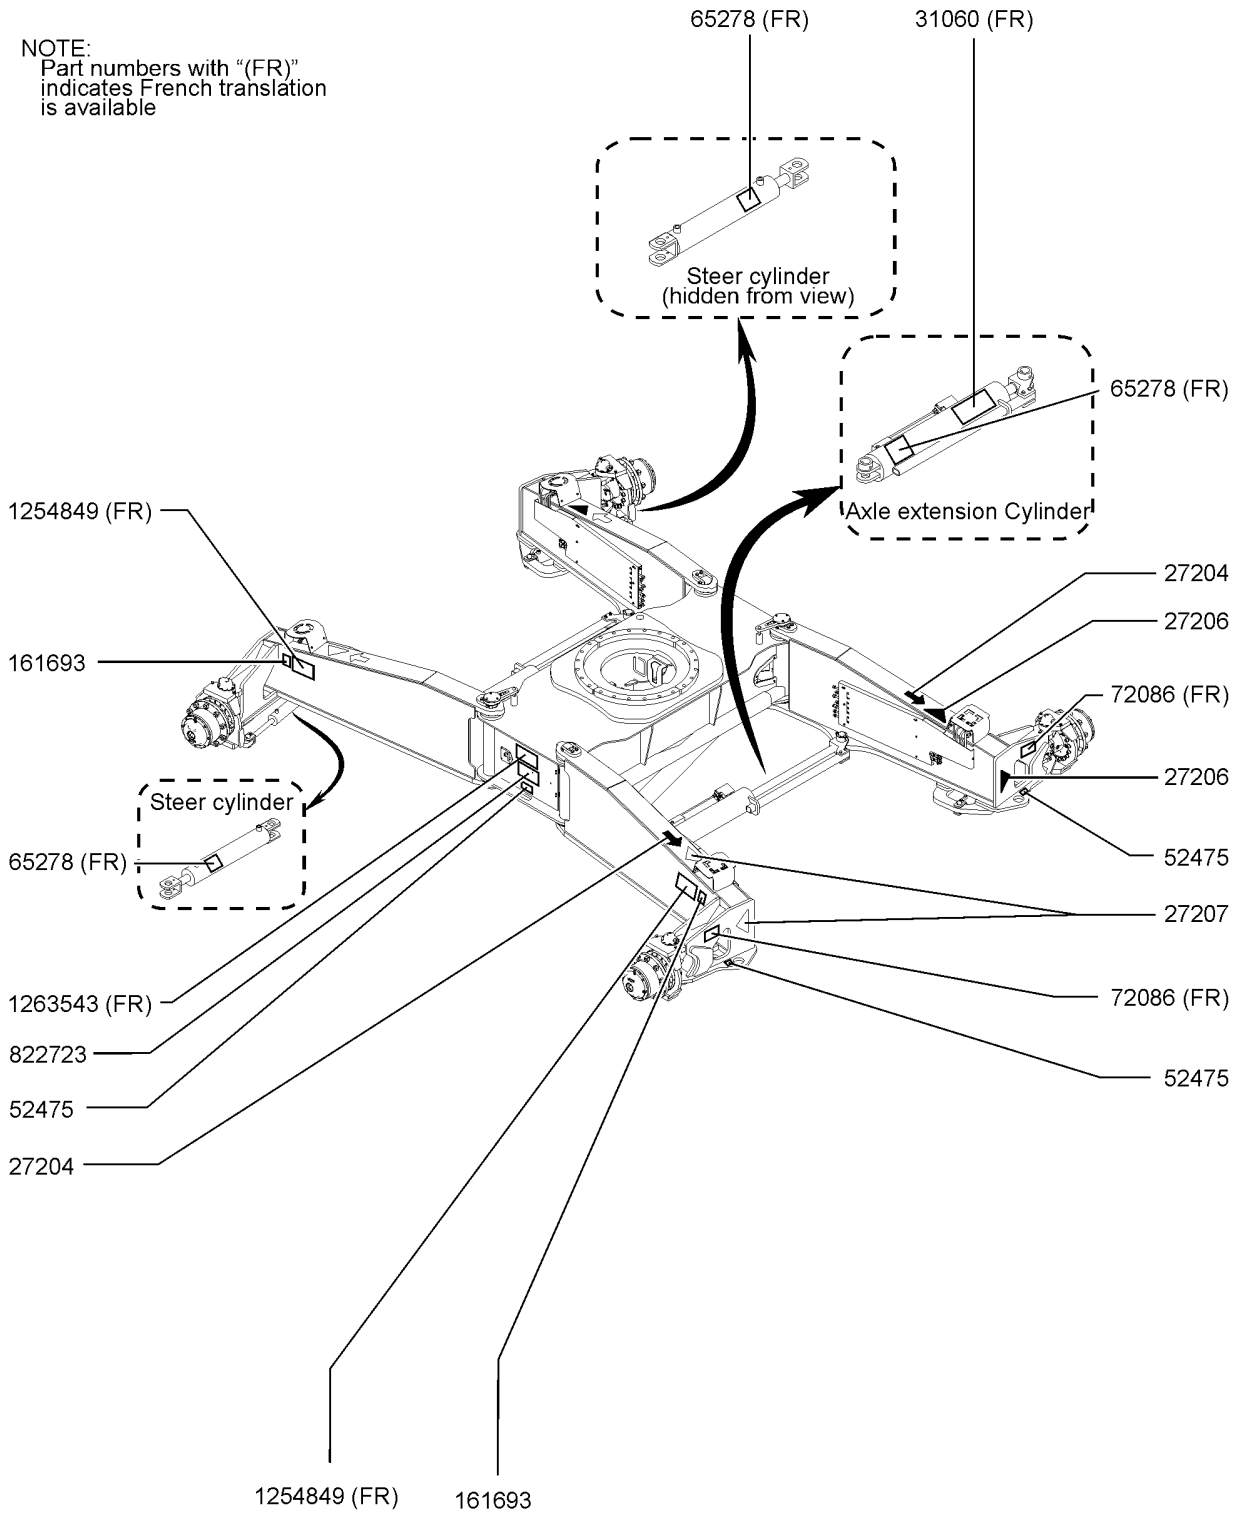

104.1 Decals with Words, Engine Side (chassis) (to SN SX180H-744)

NOTE:
Part numbers with "(FR)"
indicates French translation
is available

104.1 Decals with Words, Engine Side (chassis) (to SN SX180H-744)

<i>Item</i>	<i>Part No.</i>	<i>Description</i>	<i>Qty.</i>
1	27204GT	DECAL,ARROW BLUE	2
2	27206GT	DECAL,TRIANGLE,BLUE	2
3	27207GT	DECAL,TRIANGLE,YELLOW	2
4	31060GT	DECAL,DANGER DO NOT ALTER SWTC	1
5	52475GT	DECAL LABEL TRANSPORT TIE DOWN*	3
6	65278GT	DECAL,CAUTION,NO STEP	3
7	72086GT	DECAL,LABEL,LIFTING EYE	2
8	161693GT	DECAL,WHEEL LOAD, SX-180	2
9	822723GT	DECAL,TRANSPORT DIAGRAM,SX-180	1
10	1254849GT	DECAL,DANGER/NOTICE,TIRESPECS,SX180	2
11	1263543GT	DECAL, IMPROPER OPERATION	1