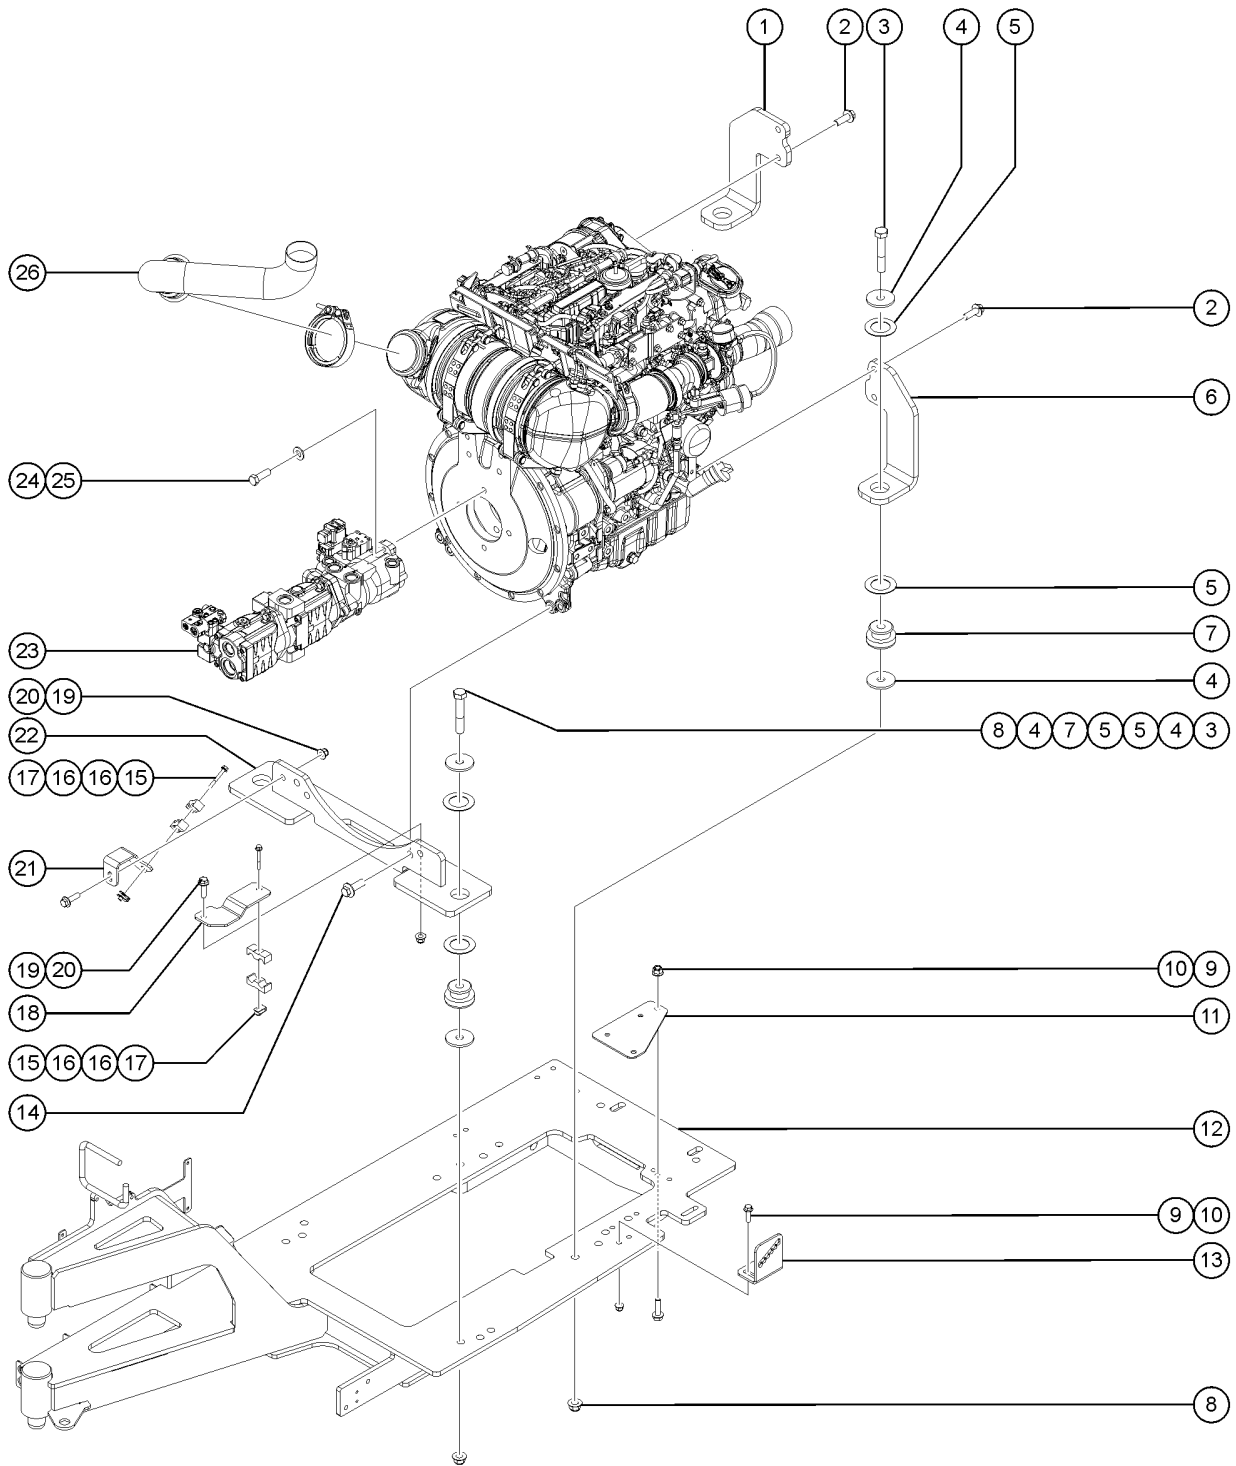

423.1 Deutz TCD 2.2L, Stage V - View 6 (from SN SX180H-743)

423.1 Deutz TCD 2.2L, Stage V - View 6 (from SN SX180H-743)

Item	Part No.	Description	Qty.
-		Due to Stage V regulations, many engine replacement parts require the engine serial number at time of order placement. When ordering engine parts please have both machine and engine serial numbers available. For internal engine parts, contact engine dealer	
1	1291523GT	FORMING, ENGINE MOUNT, RIGHT	1
2	231511GT	SCREW,HHF,M12-1.75X35,DIN6921,10.9,ZAB	4
3	1256583GT	SCREW,HHF,5/8-11X3.5,8,ZAG	4
4	824123GT	WASHER,FLAT,.625X2.25X.188,ZAG	8
5	1251565GT	WASHER,SHIM,1.56X2.5X0.061,ZAG	8
6	1291522GT	FORMING, ENGINE MOUNT, LEFT	1
7	217500GT	ISOLATOR, ENGINE VIBRATION	4
8	1283007GT	NUT,NYLOCK FLG,5/8-11,F,ZAG	4
9	1283014GT	NUT,NYLOCK FLG,M8-1.25,DIN6926,10,ZAB	4
10	1255537GT	SCREW,HHF,M8-1.25X30,DIN6921,1	4
11	1295747GT	PLATE, SPACER, AIR CLEANER	1
12		Ref. WELDMENT,ENGINE TRAY	1
		(Refer to 409.1)	
13	1291076GT	FORMING,FAN SHROUD STRUT MOUNT	1
		(LH)	
13-	1291476GT	FORMING, FAN SHROUD STRUT MOUNT	
		(RH)	
14	1251899GT	SCREW,HHF,M14-2.0 X 40,DIN 692	4
15	219697GT	SPRING CLIP,M6-1.0,3.4-6.3MMX1	2
16	217460GT	CLAMP,BATTERY CABLE	4
17	216597GT	SCREW,HHF,M6 X 50,G10,YZ	2
18	217458GT	FORMING, BATTERY CABLE GUIDE	1
19	231533GT	SCREW,HHF,M10-1.5X35,DIN6921,10.9,ZAB	4
20	1283015GT	NUT,NYLOCK FLG,M10-1.5,DIN6926,10,ZAB	4
21	1295992GT	FORMING, BATTERY CABLE MOUNT	1
22	1291524GT	WELDMENT, REAR MOUNT, ENGINE	1
23		Ref. PUMP	1
		(Refer to 706.1)	
24	1253498GT	SCREW,HHF,1/2-13X1.5,8,ZAG	2
25	825353GT	WASHER,FLAT,1/2,SAE,HRD,ZAG	2