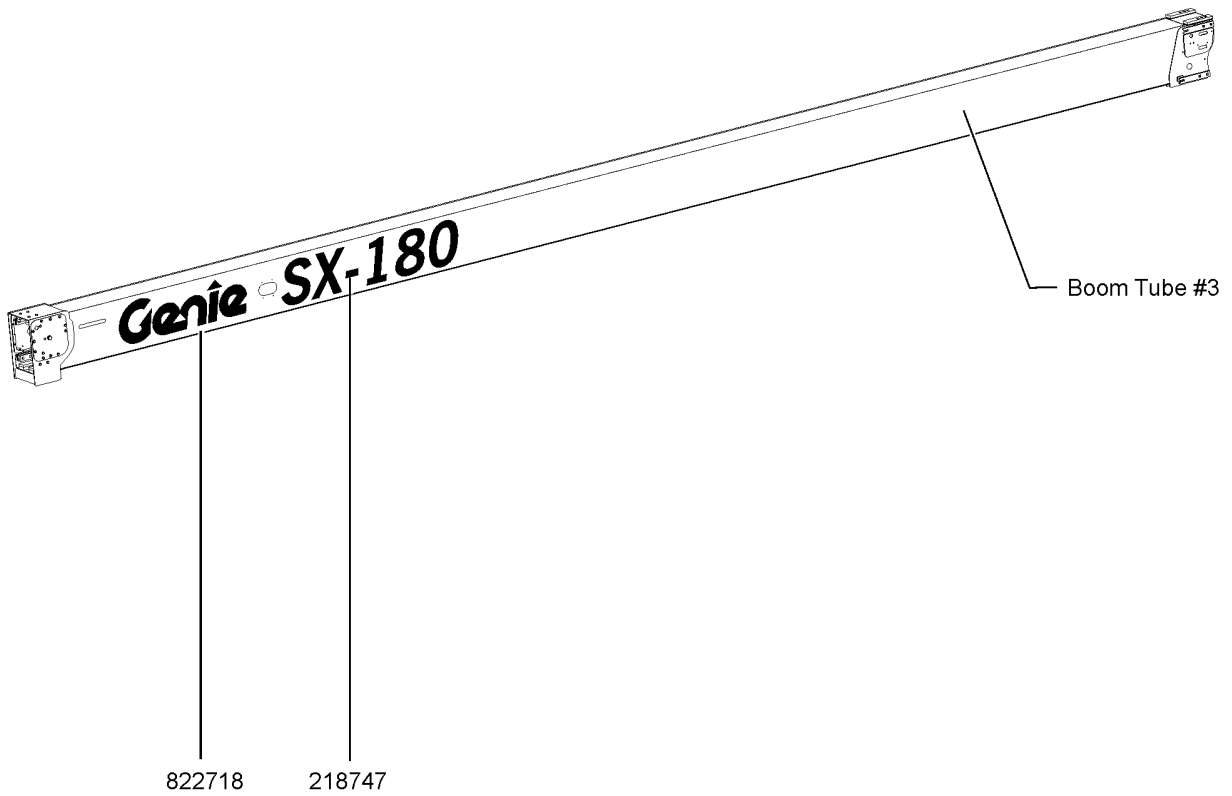

117.1 Decals with Words, Boom (from SN SX180H-745)

117.1 Decals with Words, Boom (from SN SX180H-745)

<i>Item</i>	<i>Part No.</i>	<i>Description</i>	<i>Qty.</i>
1	31060GT	DECAL,DANGER DO NOT ALTER SWTC	1
2	218746GT	DECAL, GENIE	1
3	218747GT	DECAL,COSMETIC,SX-180,12"	1
4	822718GT	DECAL,COSMETIC,GENIE,12"	1
5	822719GT	DECAL, COSMETIC,SX-180	1