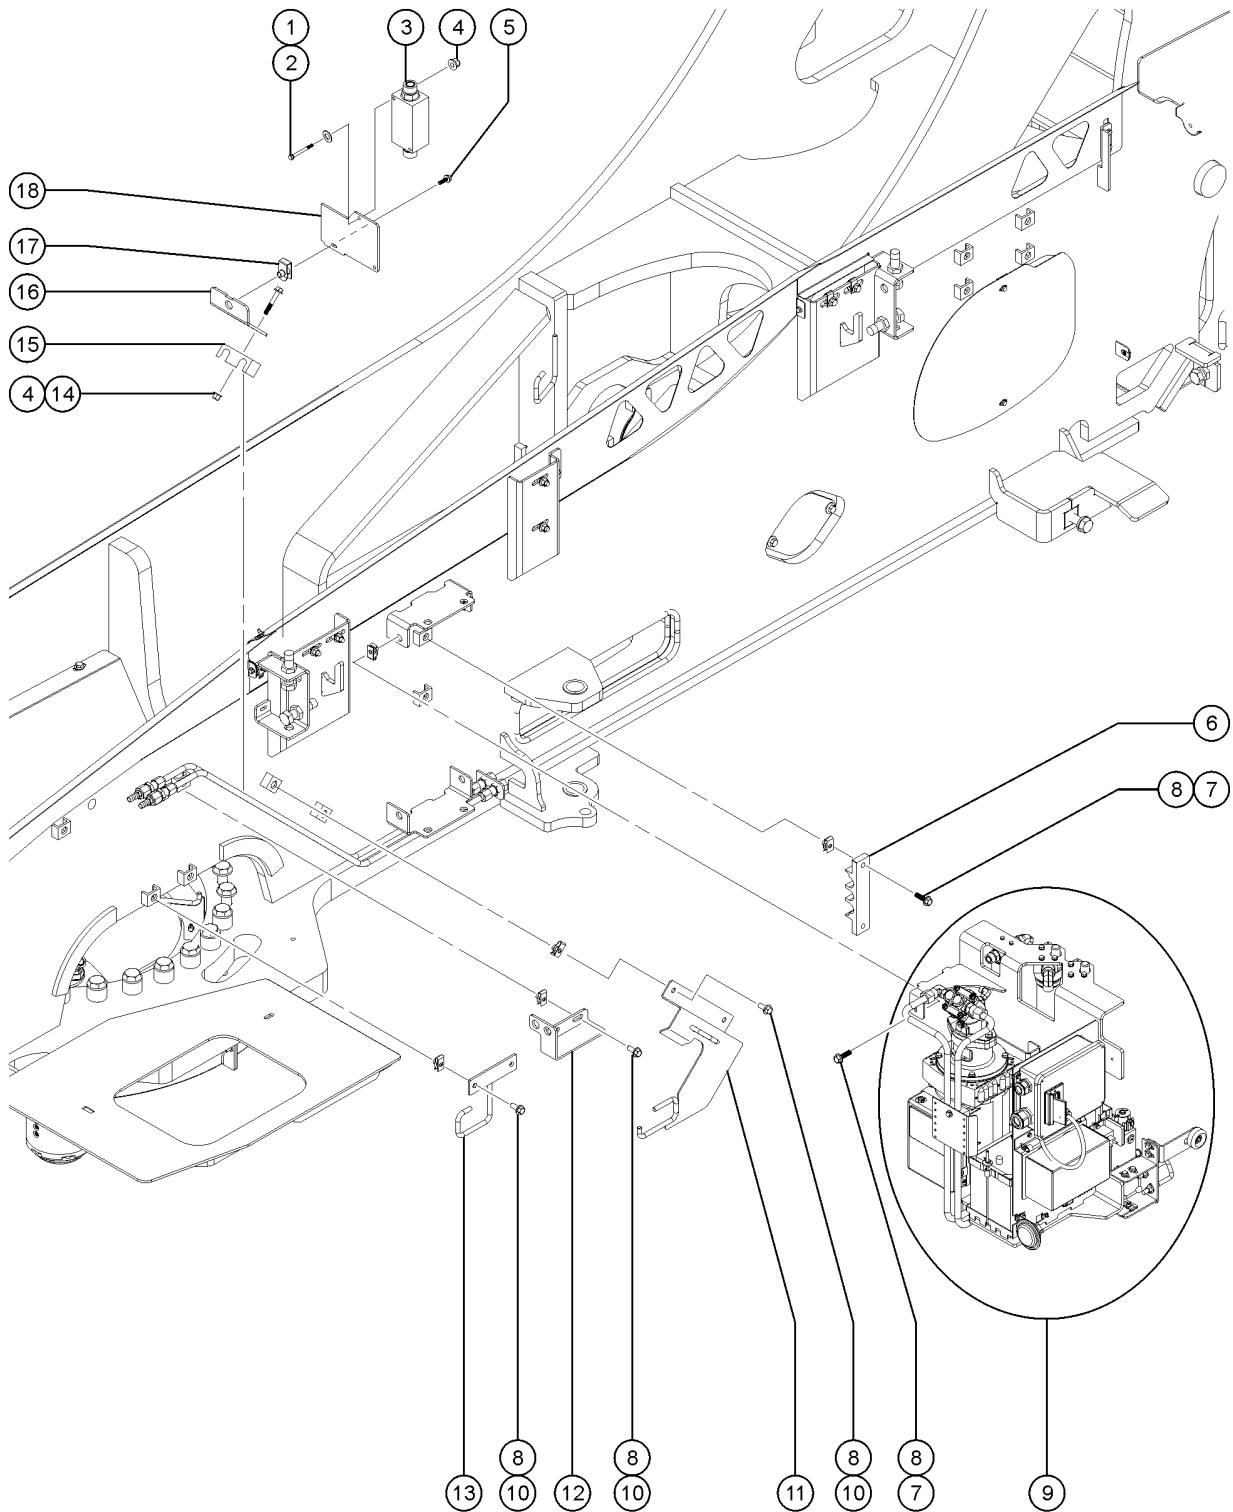

305.1 Engine Side, Hose Clamps and Guides

305.1 Engine Side, Hose Clamps and Guides

<i>Item</i>	<i>Part No.</i>	<i>Description</i>	<i>Qty.</i>
1	161410GT	SCREW,HHC,M6X70,DIN931,10.9,YZ	2
2	824143GT	WASHER,FLAT,M6,DIN125,ZAB	
3	236240GT	MANIFOLD, RETURN BLOCK	1
4	231513GT	NUT,TL FLG,M6-1.0,DIN6927,10,Z	
5	231532GT	SCREW,HHF,M6X20,DIN6921,10.9,Y	
6	219065GT	CLAMP,HYD. HOSE, 3 X .75"	1
7	231533GT	SCREW,HHF,M10-1.5X35,DIN6921,10.9,ZAB	
8	230074GT	SPRING CLIP,M10-1.5,1-6X19,ZAB	
9		Ref. GEN. BULKHEAD ASSEMBLY	1
		(Refer to 306.1)	
10	231530GT	SCREW,HHF,M10-1.5X25,DIN6921,10.9,ZAB	
11	160726GT	WELDMENT, CABLE/HOSE GUIDE	1
12	218061GT	FORMING, FUEL FILTER MOUNT	1
13	219907GT	WELDMENT,HOSE/CABLE GUIDE	1
14	232886GT	SCREW,HHF,M6-1.0X40,DIN6921,10.9,ZAB	
15	218064GT	CLAMP, FUEL LINE	1
16	218060GT	FORMING, HOSE CLAMP MOUNT	
17	230073GT	SPRING CLIP,M6-1.0,0.8-4.0X13.5,ZAB	
18	237988GT	PLATE,MANIFOLD MOUNT	1