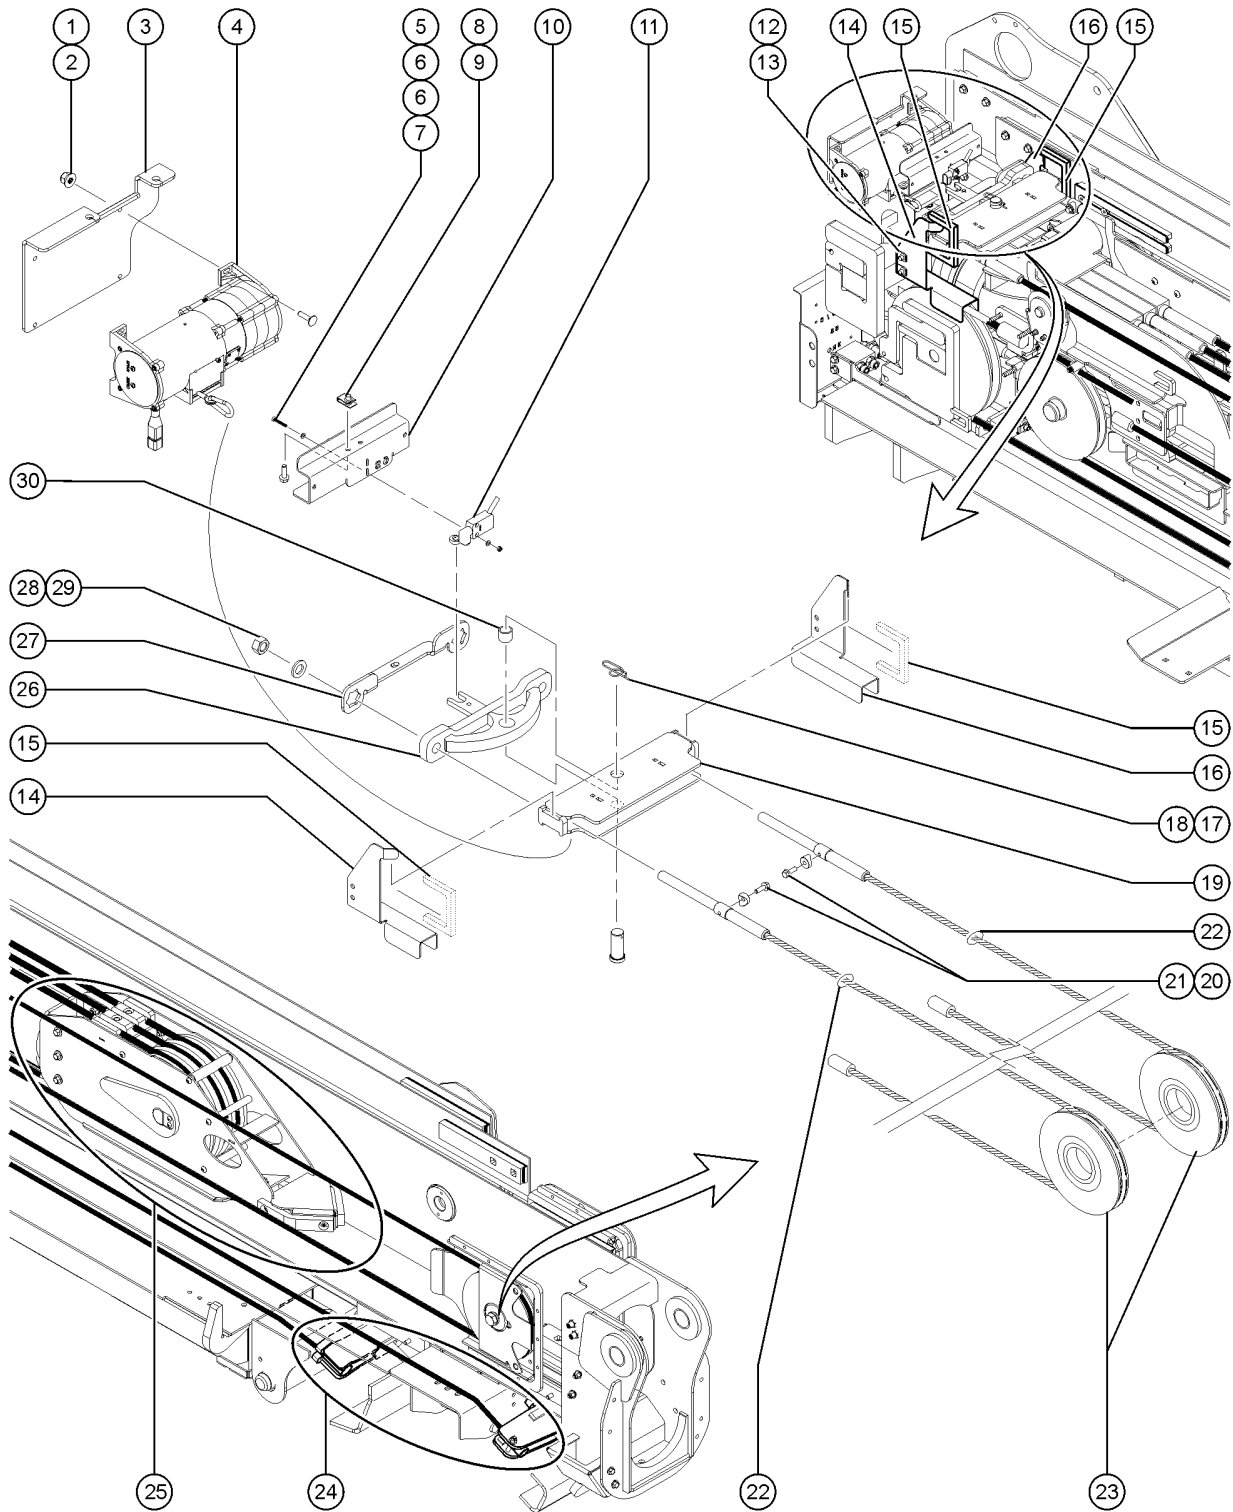

506.1 Cable Assembly - View 1

Item	Part No.	Description	Qty.
1	231513GT	NUT, TL FLG, M6-1.0, DIN6927, 10, Z	
2	231532GT	SCREW, HHF, M6X20, DIN6921, 10.9, Y	
3	1256890GT	FORMING, STRING POT MOUNT, SX1	1
4	236403GT	LENGTH TRANSDUCER, 800", DUAL CHANNEL	1
4-	633144GT	BEARING	
5	822353GT	SCREW, PHPM, M4-0.7X30, DIN7985, ZAB	
6	825357GT	WASHER, FLAT, M4, DIN125, ZAB	
7	825686GT	NUT, TL, M4-0.7, DIN980, 8, ZAB	
8	219697GT	SPRING CLIP, M6-1.0, 3.4-6.3MMX1	
9	231532GT	SCREW, HHF, M6X20, DIN6921, 10.9, Y	
10	216021GT	FORMING, B2, LSB6S MOUNT	1
11	236396GT	SWITCH ASSY, CABLE TENSION #2,	1
11-	139644-141J0GT	LIMIT SWITCH, TAB, BLUE, MICRO	
12	230074GT	SPRING CLIP, M10-1.5, 1-6X19, ZAB	
13	231530GT	SCREW, HHF, M10-1.5X25, DIN6921, 10.9, ZAB	
14	826157GT	FORMING, B2, SHEAVE GUIDE, CT SID Tank side (Refer to 512.1, item 5 for location)	1
15		Ref. EXT CBL MNT Part of boom #2 weldment (Refer to 512.1, item 5 for location)	2
16	826156GT	FORMING, B2, SHEAVE GUIDE, ENG SI Engine side (Refer to 512.1, item 5 for location)	1
17	824129GT	RUE RING, 1.0, ZAG	1
18	826379GT	PIN, CLEVIS, 1X2.250, ZAG	1
19	232960GT	WELDMENT, #4 EXT CABLE ADJ MNT	1
20	824133GT	SCREW, HHF, M8-1.25X25, DIN6921, 10.9, ZAB	
21	236484GT	SPACER, CURVED, 1IN TUBE	2
22	231507GT	CABLE, B4 EXTEND replace both cables at same time	2
22B	1285138GT	KIT, SX, #4 EXT CABLE TOOL for cable installation; significantly reduces time required for cable installation	
22C	1257259GT	WELDMENT, 30MM DEEP SOCKET for cable installation	
23	1304103GT	SHEAVE, EXTEND B4	2
24		Ref. EQUILIZER ASSEMBLIES (Refer to 507.1)	