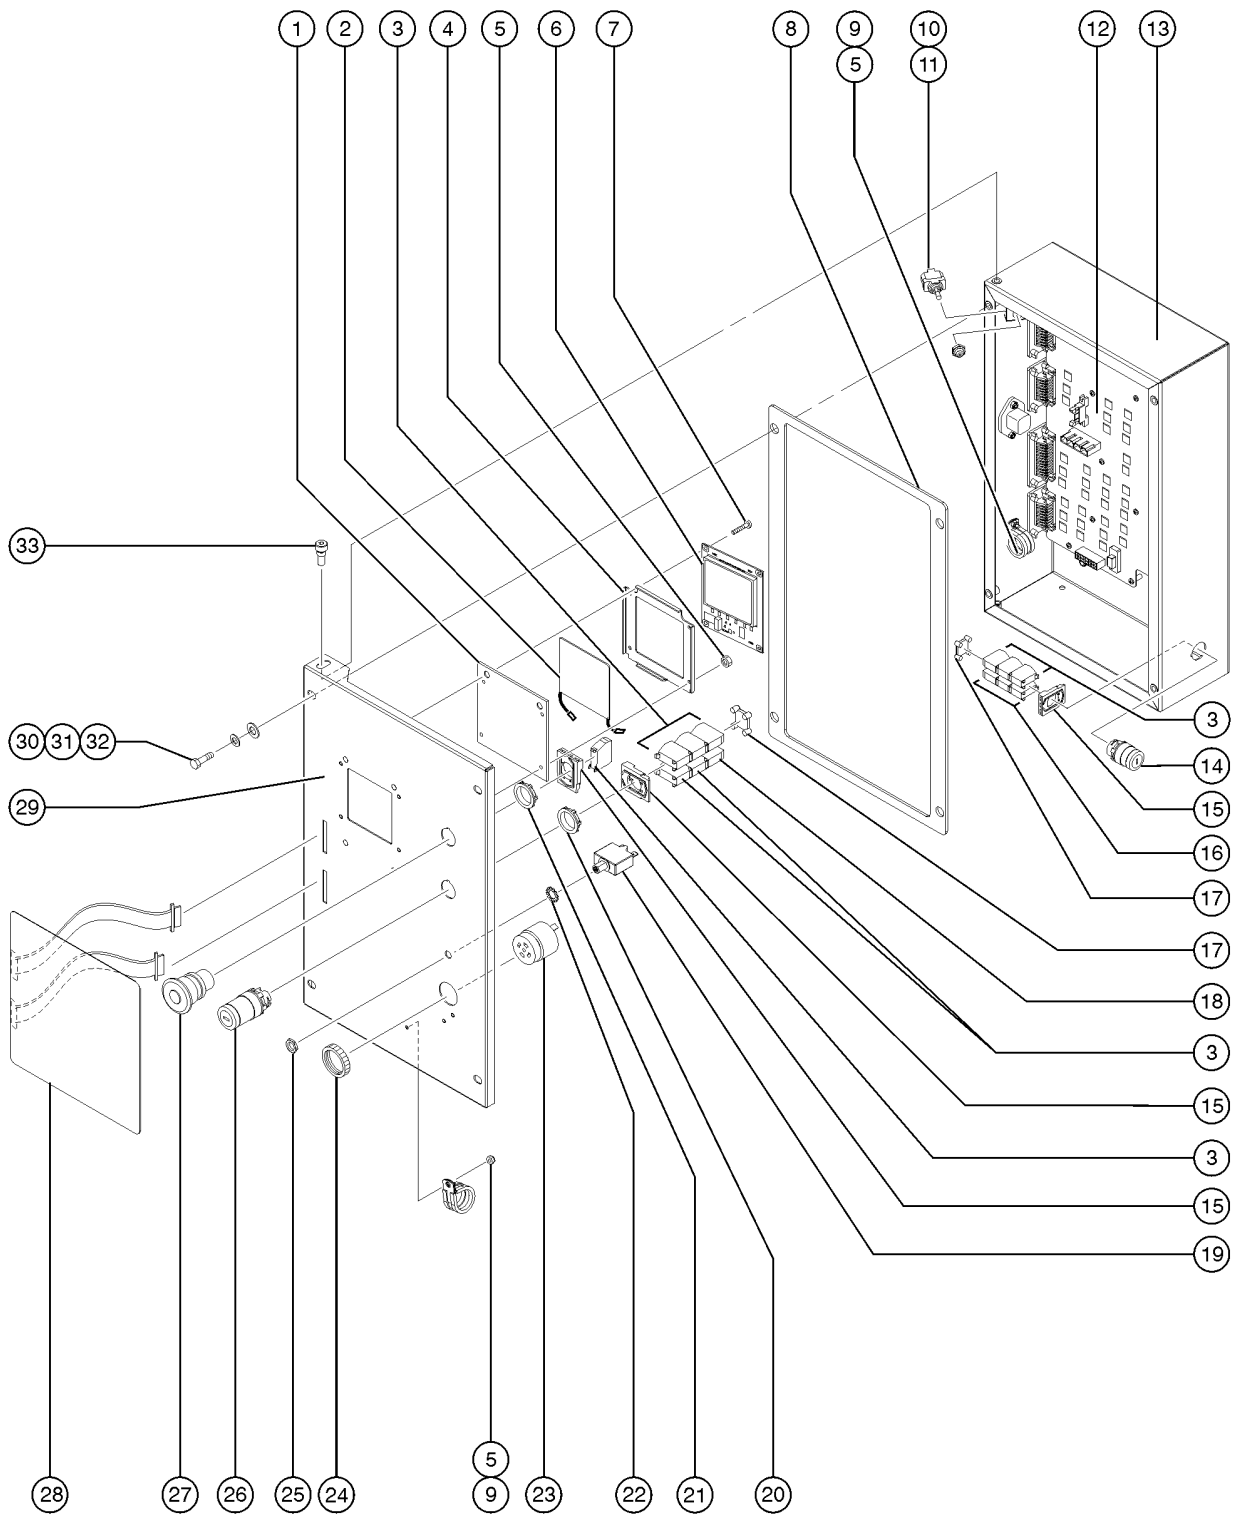

313.1 Ground Control Box Deutz TD2011-L04i and Perkins 1104D-44T - View 1

313.1 Ground Control Box Deutz TD2011-L04i and Perkins 1104D-44T - View 1

<i>Item</i>	<i>Part No.</i>	<i>Description</i>	<i>Qty.</i>
27	66812GT	BUTTON,PUSH,RED MUSHROOM HEAD ..... includes part 58627	1
28	226673GT	DECAL, MEMBRANE, GROUND CONTRO	1
29	231001GT	LID,GROUND CONTROL,Z135	
30	6888GT	SCREW,HHC,1/4-20 X 1	
31	6356GT	WASHER,LOCK,.25	
32	6638GT	WASHER,FLAT,USS,1/4"Y	
33	88315GT	SCREW,SHS,1/4-20 X .25 ZINC