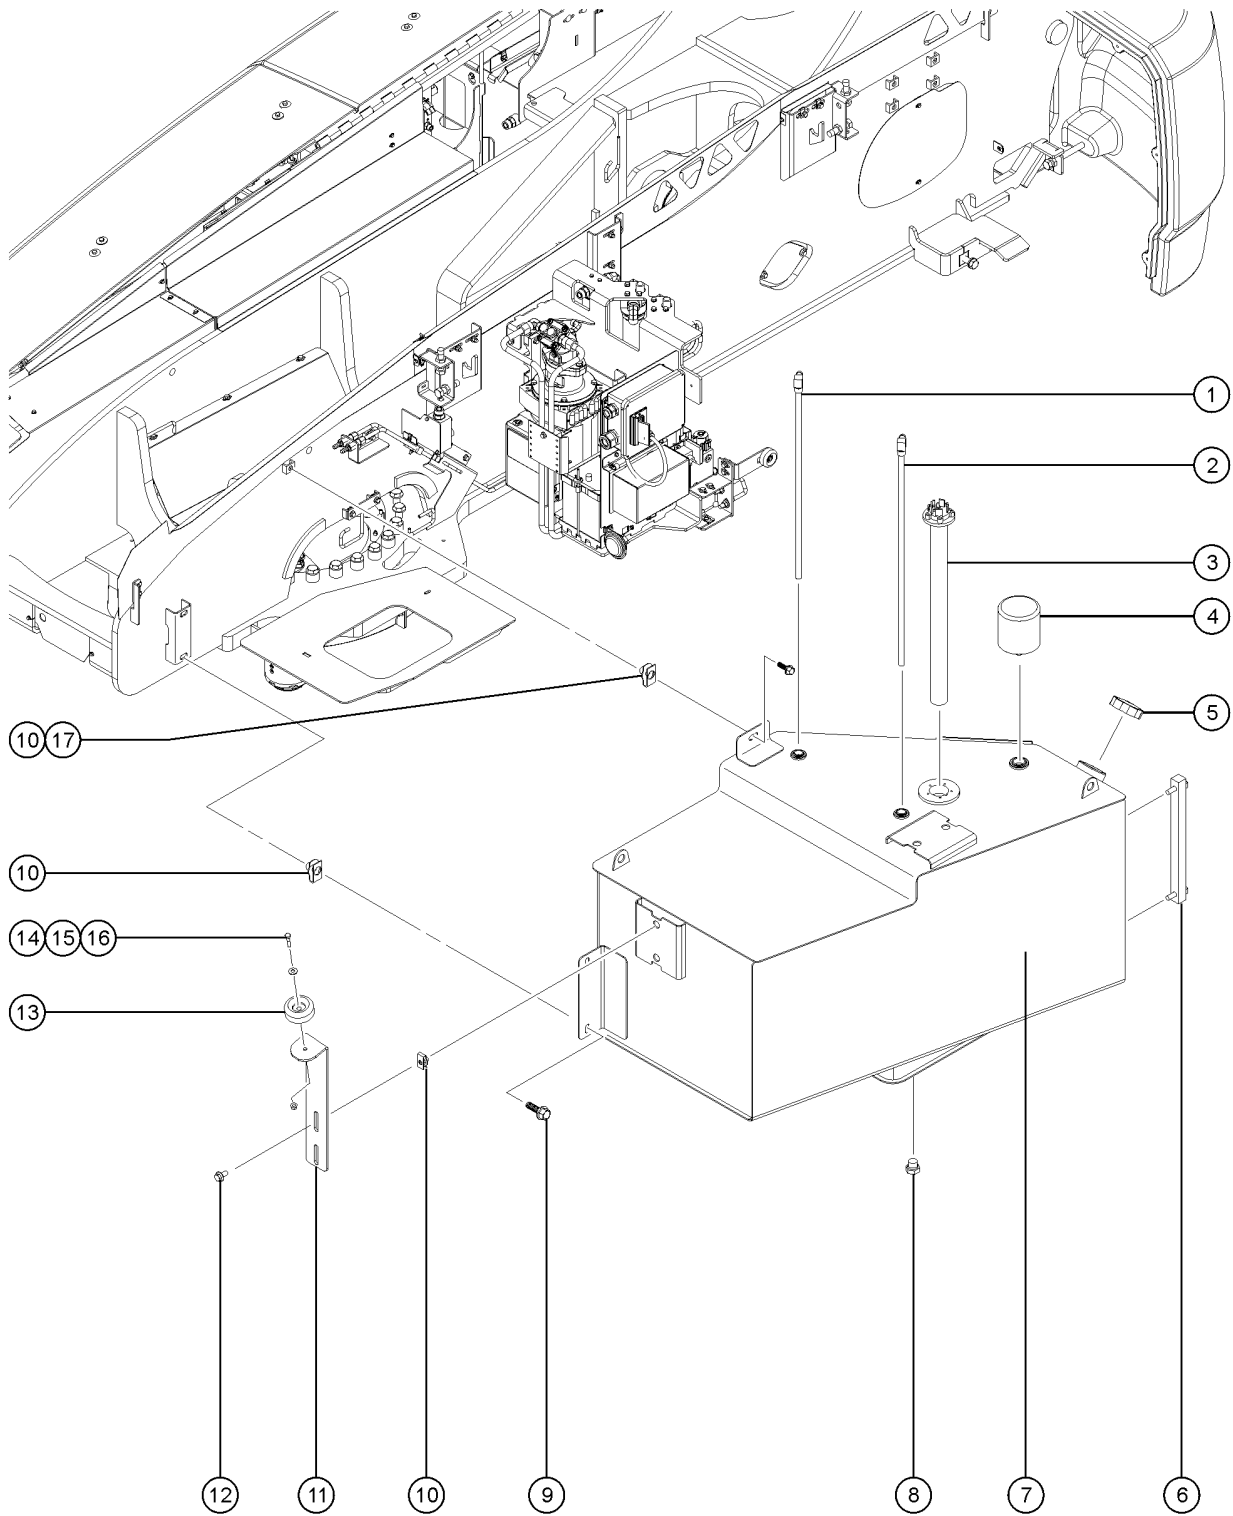

304.1 Engine Side Components, Fuel Tank

304.1 Engine Side Components, Fuel Tank

Item	Part No.	Description	Qty.
1	237697GT	TUBE ASSY, RETURN 19.375"	1
2	237696GT	TUBE ASSY, SUPPLY, 21.875"	1
3A	235716GT	SENDER, LOW FUEL INDICATOR	1
		to SN 359	
3B	1271770GT	SENSOR, FUEL LEVEL, 30" DIESEL	
		from SN 360	
4	60559GT	BREATHER,RESERVOIR 3 MICRON***	1
5	215727GT	CAP, FUEL, DIESEL, LENZ LC-6NV	1
6	235717GT	SIGHT GLASS LEVEL INDICATOR	1
		Includes fasteners	
7A	235704GT	WELDMENT, FUEL TANK 50 GAL	
		to SN 359 (Complete assembly), includes items 1 - 8	
7B	1261947GT	ASSEMBLY, FUEL TANK 50 GAL	1
		from SN 360 (Complete assembly), includes items 1 - 8	
8	218727GT	PLUG, HEX HD, O-RING SAE #12	1
9	232874GT	SCREW,HHF,M10-1.5X30,DIN6921,10.9,ZAB	
10	230074GT	SPRING CLIP,M10-1.5,1-6X19,ZAB	
11	1261897GT	FORMING,BUMPER MOUNT,NOSE	1
12	231088GT	SCREW,HHF,M10-1.5X20,DIN6921,1	
13	50974GT	BUMPER,RUBBER,COVERS	1
14	824061GT	SCREW,HHC,1/4-20X1.25,8,ZAG	
15	824113GT	WASHER,FLAT,1/4,USS,ZAG	
16	824027GT	NUT,TL FLG,1/4-20,G,ZAG	
17	231530GT	SCREW,HHF,M10-1.5X25,DIN6921,10.9,ZAB