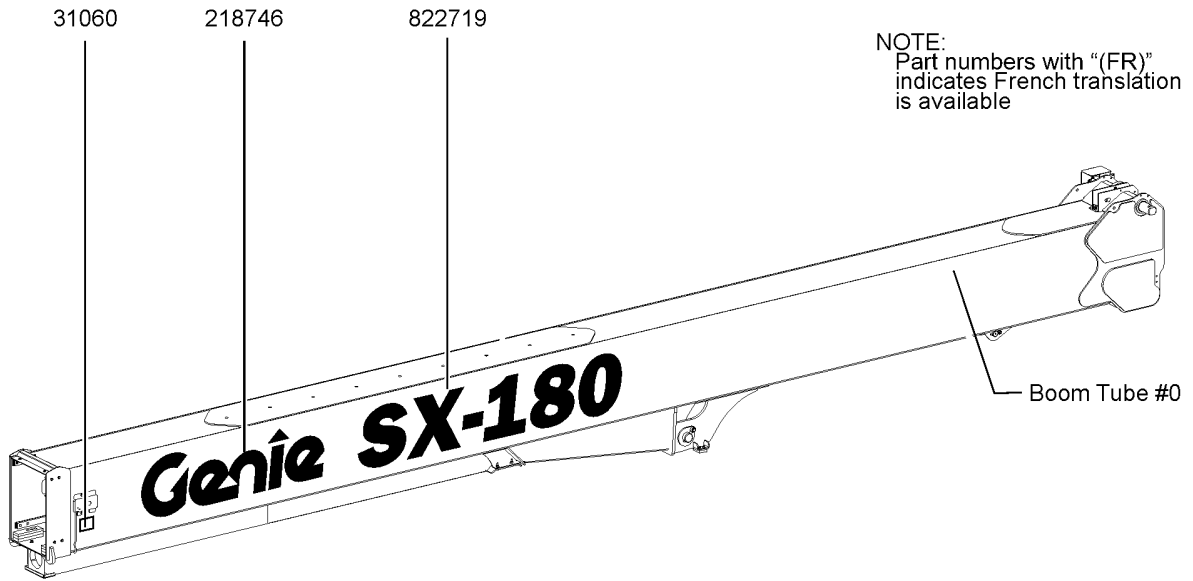

117.1 Decals with Words, Boom (from SN SX180H-745)

117.1 Decals with Words, Boom (from SN SX180H-745)

<i>Item</i>	<i>Part No.</i>	<i>Description</i>	<i>Qty.</i>
1	31060GT	DECAL,DANGER DO NOT ALTER SWTC	1
2	218746GT	DECAL, GENIE	1
3	218747GT	DECAL,COSMETIC,SX-180,12"	1
4	822718GT	DECAL,COSMETIC,GENIE,12"	1
5	822719GT	DECAL, COSMETIC,SX-180	1