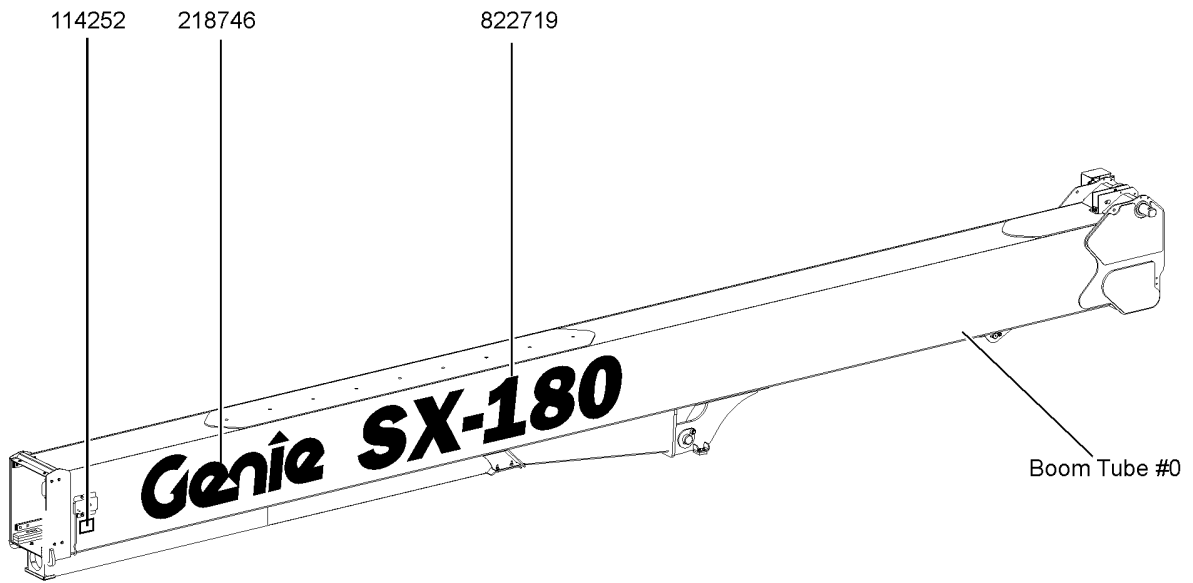

111.1 Decals with Symbols, Boom (to SN SX180H-744)

111.1 Decals with Symbols, Boom (to SN SX180H-744)

<i>Item</i>	<i>Part No.</i>	<i>Description</i>	<i>Qty.</i>
1	114252GT	DECAL,LABEL,TIP OVER LMT SWTCH	1
2	218746GT	DECAL, GENIE	1
3	218747GT	DECAL,COSMETIC,SX-180,12"	1
4	822718GT	DECAL,COSMETIC,GENIE,12"	1
5	822719GT	DECAL, COSMETIC,SX-180	1