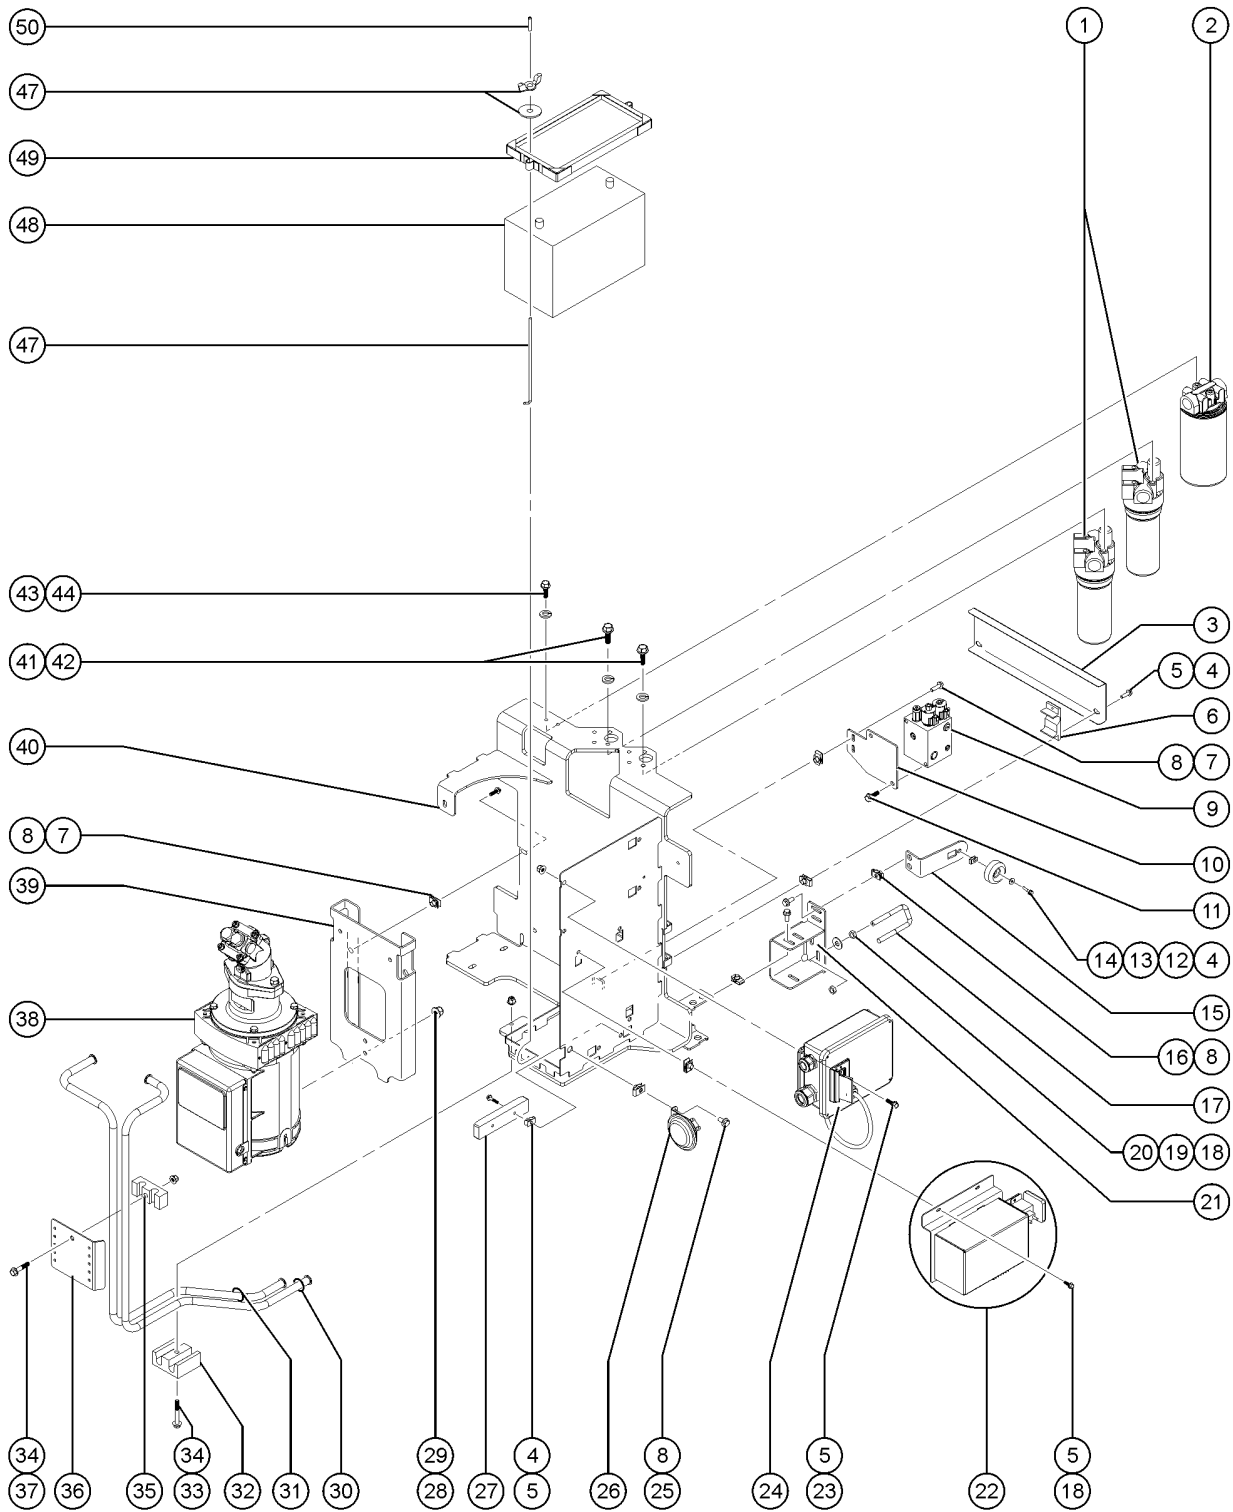

306.1 Engine Side, Welder GEN. Bulkhead Assembly

306.1 Engine Side, Welder GEN. Bulkhead Assembly

Item	Part No.	Description	Qty.
26	81578GT	HORN,12VDC,SPADE TERMINALS***	1
27	219520GT	UHMW, BATTERY SPACER	1
28	237832GT	NUT,TL FLG,M8-1.25,DIN6927,10,ZAB	
29	1255538GT	SCREW,HHC,M8-1.25X30,DIN933,10 (Not shown)	
30	1259124GT	HARDLINE,GENERATOR RETURN	1
31	1259123GT	HARDLINE, GENERATOR SUPPLY	1
32	216274GT	CLAMP, GENERATOR HARDLINE	1
33	238347GT	SCREW,HHF,M10-1.5X70,DIN6921,10.9,ZAB	
34	231529GT	NUT,TL FLG,M10-1.5,DIN6927,10,	
35	160636GT	CLAMP,GENERATOR HARDLINE,UPPER	1
36	160635GT	FORMING,GENERATOR, CABLE RAMP	1
37	232952GT	SCREW,HHF,M10-1.5X50,DIN6921,10.9,ZAB	
38	216566GT	GENERATOR,7.5KW,208/120/60HZ,3PH, 12CC USA/CSA models	
38-	218173GT	GENERATOR,12kW, 208/120/60HZ,3PH, 18CC USA/CSA models	
38-	218137GT	GEN.,7.5KW,110/55VAC,1PH,50HZ, UK models	
38-	218138GT	GEN.,7.5KW,240/415/50HZ,3PH,EU EU/AUS models	
39	215723GT	FORMING,WELDER MOUNT	1
40	1259097GT	WELDMENT, GENERATOR BULKHEAD	1
41	1256109GT	SCREW,HHC,3/8-16X.75,8,ZAG	
42	824110GT	WASHER,LOCK,3/8,ZAG	
43	824059GT	SCREW,HHC,1/4-20X.75,8,ZAG	
44	824109GT	WASHER,LOCK,1/4,ZAG	
47	45708GT	HOOK,BATT HOLD DOWN,10"	2
48	30143GT	BATTERY,12V,1000 CCA GRP 31	1
49	30144GT	BATTERY HOLD DOWN,GROUP 31	1
50	823397GT	CAP,VINYL,0.25ID X 1.50	2