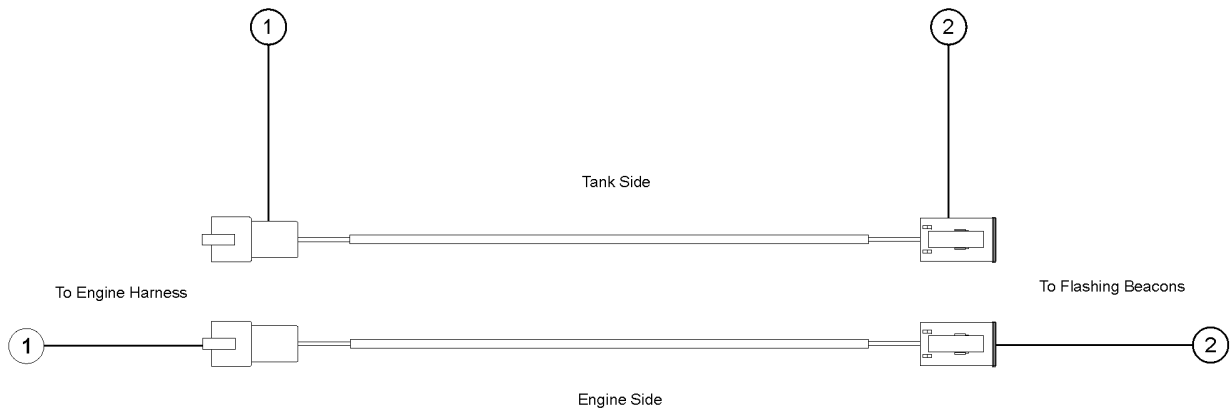

315.107 Harness, Flashing Beacon