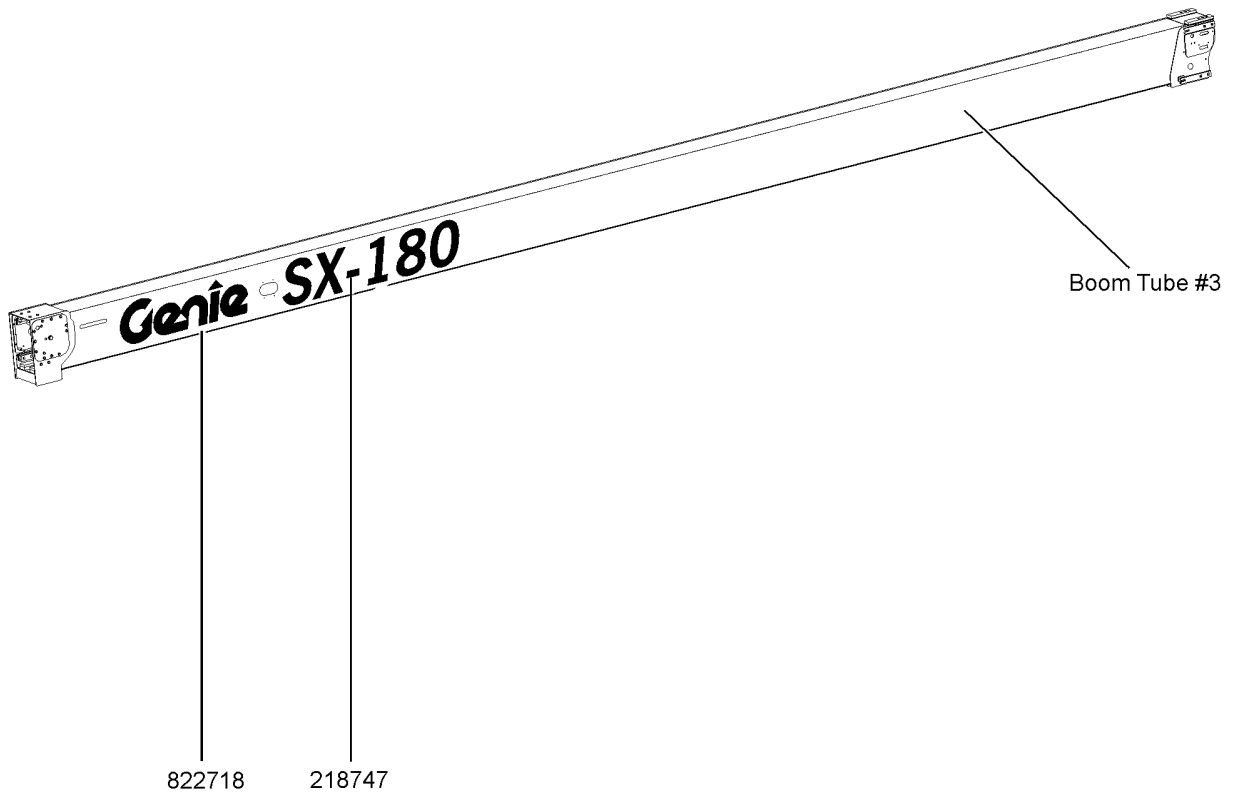

123.1 Decals with Symbols, Boom (from SN SX180H-745)

123.1 Decals with Symbols, Boom (from SN SX180H-745)

<i>Item</i>	<i>Part No.</i>	<i>Description</i>	<i>Qty.</i>
1	114252GT	DECAL,LABEL,TIP OVER LMT SWTCH	1
2	218746GT	DECAL, GENIE	1
3	218747GT	DECAL,COSMETIC,SX-180,12"	1
4	822718GT	DECAL,COSMETIC,GENIE,12"	1
5	822719GT	DECAL, COSMETIC,SX-180	1