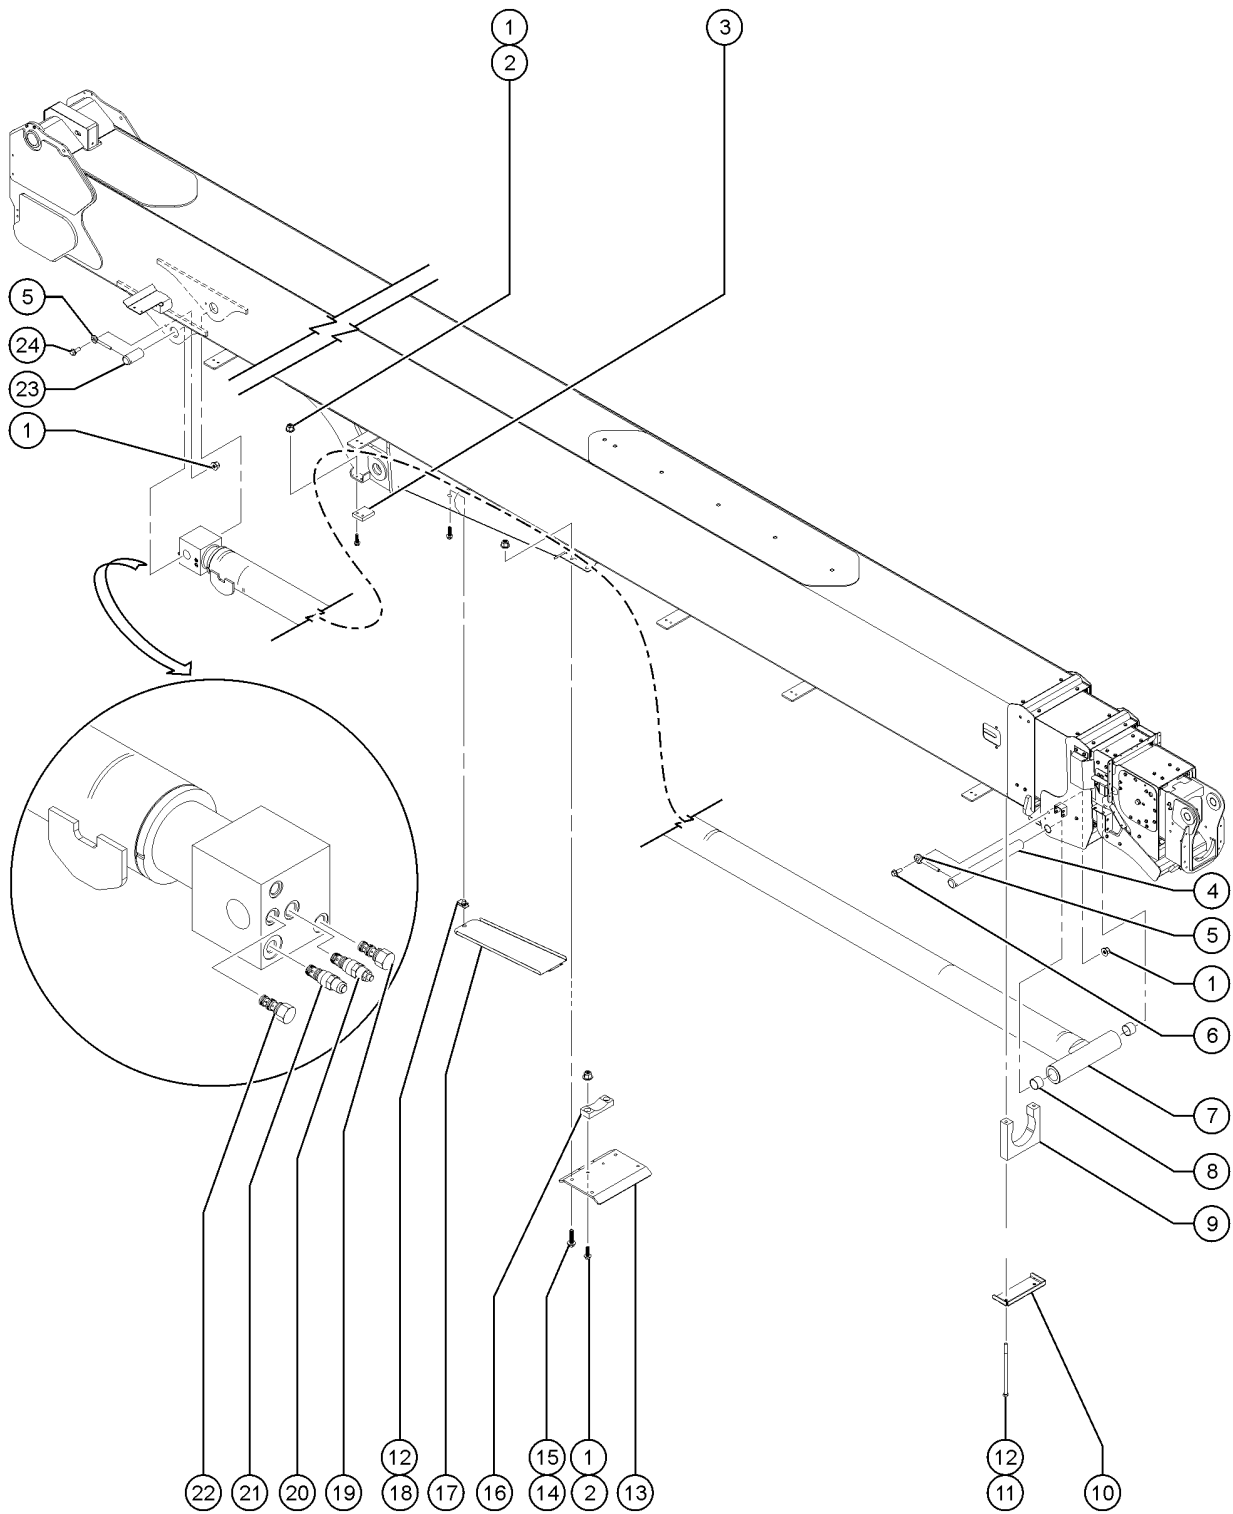

504.1 Secondary Extend Cylinder

504.1 Secondary Extend Cylinder

Item	Part No.	Description	Qty.
1	231529GT	NUT, TL FLG, M10-1.5, DIN6927, 10, ...	
2	231533GT	SCREW, HHF, M10-1.5X35, DIN6921, 10.9, ZAB	
3	822605GT	WEAR PAD, 93X75X20	
4	231541GT	PIN, 50MM DIA. X 510MM LG, 1HOLE	1
5	825019GT	ROD END, .375X3.69, ZAG	2
6	232871GT	SCREW, HHF, M10-1.5X40, DIN6921, 1	
7	226760GT	CYLINDER, SECONDARY EXTEND	1
7-	231308GT	SEAL KIT (226760)	
8	1256274GT	BEARING, 50ID X 58OD X 35L	2
9	236354GT	WEAR PAD, SEC EXT CYL SUPPORT	1
10	215893GT	FORMING, SEC EXT SUPPORT	1
11	215880GT	SCREW, HHC, M12-1.75X260, ZAB	2
12	825632GT	NUT, TL FLG, M12-1.75, ZAB	
13	215900GT	FORMING, SEC EXT WP SUPPORT	1
14	232869GT	SCREW, HHF, M12X50, DIN6921, 10.9	
15	232868GT	NUT, TL, FLG, M12-1.75, DIN6927, 10	
16	215752GT	WEAR PAD, SEC EXT CYL SUPPORT	1
17	215895GT	FORMING, SEC EXT COVER 2	1
18	230073GT	SPRING CLIP, M6-1.0, 0.8-4.0X13.5, ZAB	
19	226757GT	VALVE, CHECK, PILOT CLSD CODA-XCN	1
20	226756GT	VALVE, COUNTERBAL, CBEJ-LIN@700	1
21	60331GT	VALVE, COUNTERBAL. CWCA-LIN@600*	1
22	226758GT	VALVE, CHECK CXDA-XCN	1
23	232865GT	PIN, 50 MM DIA X 70 MM LG	2
24	231088GT	SCREW, HHF, M10-1.5X20, DIN6921, 1