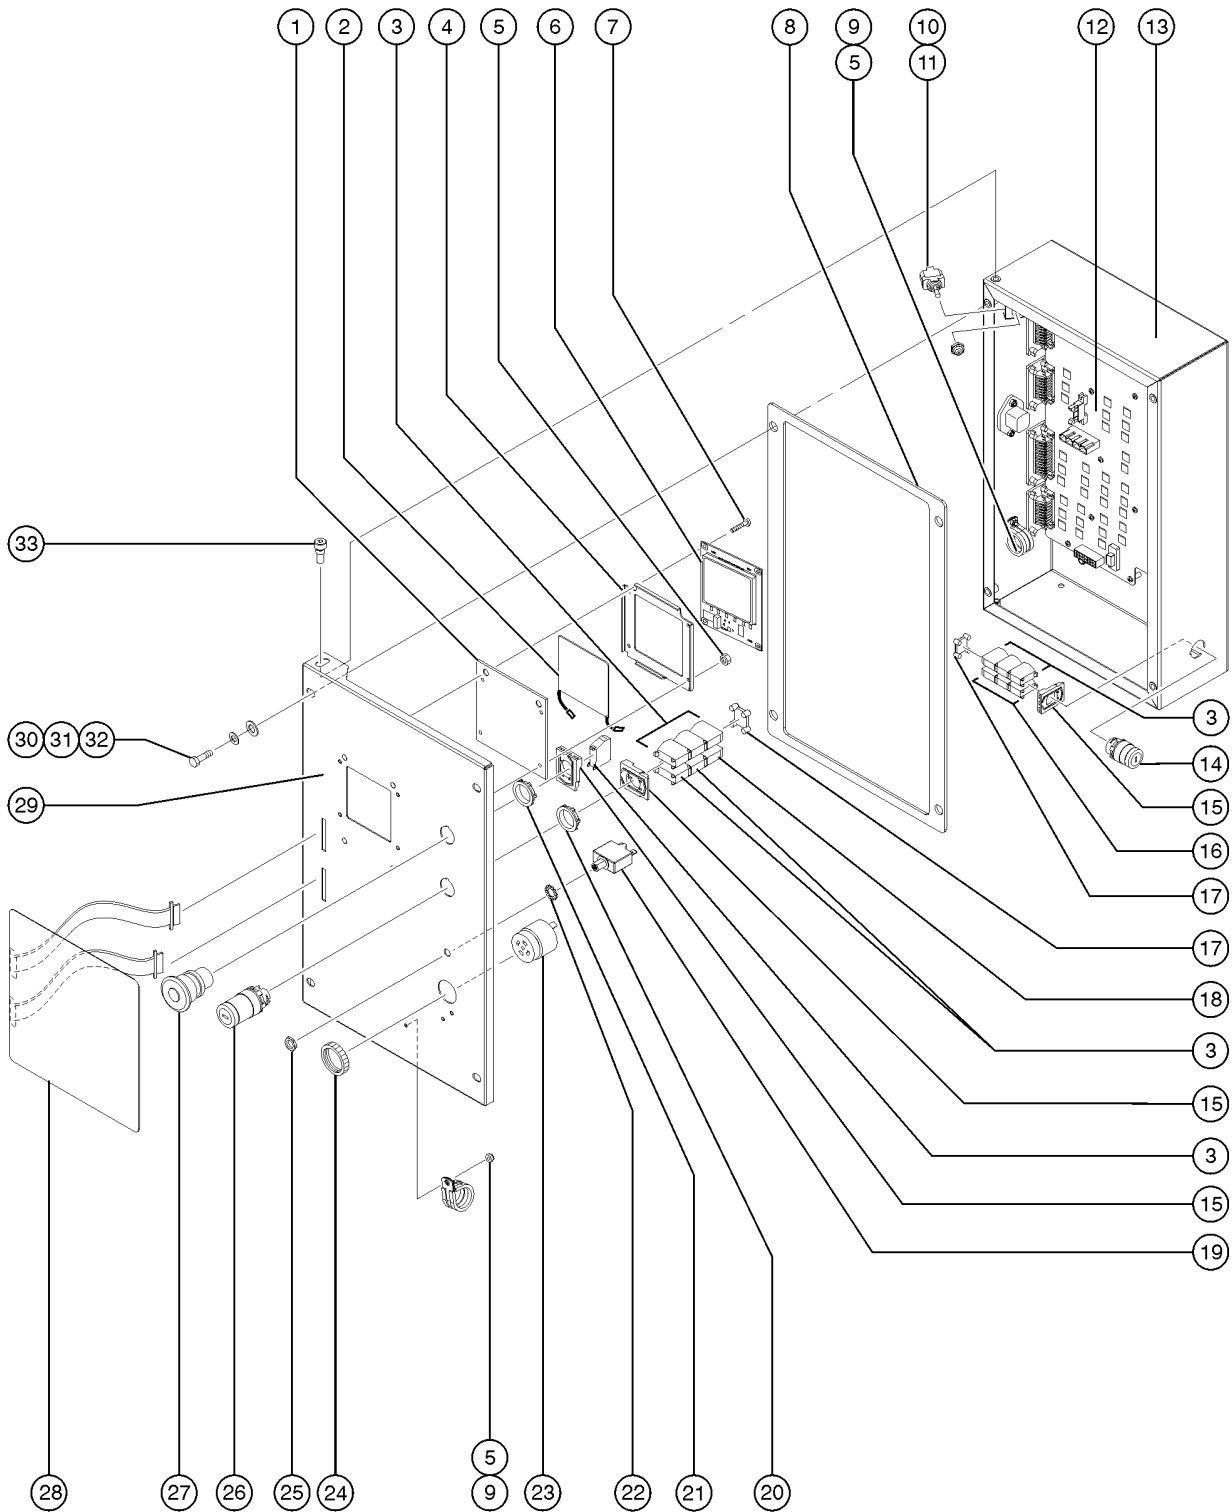

313.1 Ground Control Box Deutz TD2011-L04i and Perkins 1104D-44T - View 1

313.1 Ground Control Box Deutz TD2011-L04i and Perkins 1104D-44T - View 1

Item	Part No.	Description	Qty.
A-		Models with Deutz TD2011-L04i or Perkins 1104D-44T Engine from SN 605, refer to 314.1 and 314.2	
B-	232873GT	ASSY, GROUND BOX (Complete Ground Box)	
1	62374GT	LENS,LCD,GRND.CONTROL	1
2		Ref. Ground Control LCD Heater OPTION (Refer to 811.1)	1
3	66818GT	CONTACT,NC NORMALLY CLOSED (N/C)	9
4	62375GT	CLIP,LCD,GRND.CONTROL	1
5	12344GT	NUT,NYLOCK,6-32	1
6	88056GT	PCB.ASSY,LCD,GROUND	1
7	81551GT	SCREW,PHIL,PHM,6-32 X 1/4 SS	
8	88177GT	GASKET,GROUND CONTROL BOX	1
9	13268GT	CLAMP,0.75,#12 X 1/4,RUB CUSH	2
10	128204GT	SWITCH TOGGLE ASSY SPDT 2P MNT includes part 27246	1
11	27246GT	BOOT,TOGGLE SWITCH,SHORT*	1
12	214339GT	PCB ASSY ECM GROUND SPX V3.00	1
13	1258466GT	BOX, GROUND CONTROL, SX	1
14	88150GT	KEYSWITCH,3 POS.MOM.DR,W/KEY**	1
15	66821GT	BASE,WITHOUT CONTACTS	3
16	66816GT	CONTACT,N.O. NORMALLY OPEN (N/O)	3
17	122366GT	KEYSWITCH,CONTACTS LOCK	2
18	122367GT	KEYSWITCH,DUMMY BLOCK	1
19	147095GT	ASSY, CIRCUIT BREAKER 20A includes parts 6700 and 122994	1
20		PART OF KEYSWITCH 66811	
21	58627GT	NUT	
22	6700GT	WASHER,STAR,EXTERNAL	
23	62379GT	ALARM,AUDIO,SUPERBOOM*	1
24	72326GT	NUT - PLASTIC,RING FOR ALARMS	1
25	122994GT	NICKEL PLATED JAM NUT	
26	66811GT	KEYSWITCH,3POS.MNTND.DR WKEY** Includes keyswitch and two keys, not included: base and contacts.	1