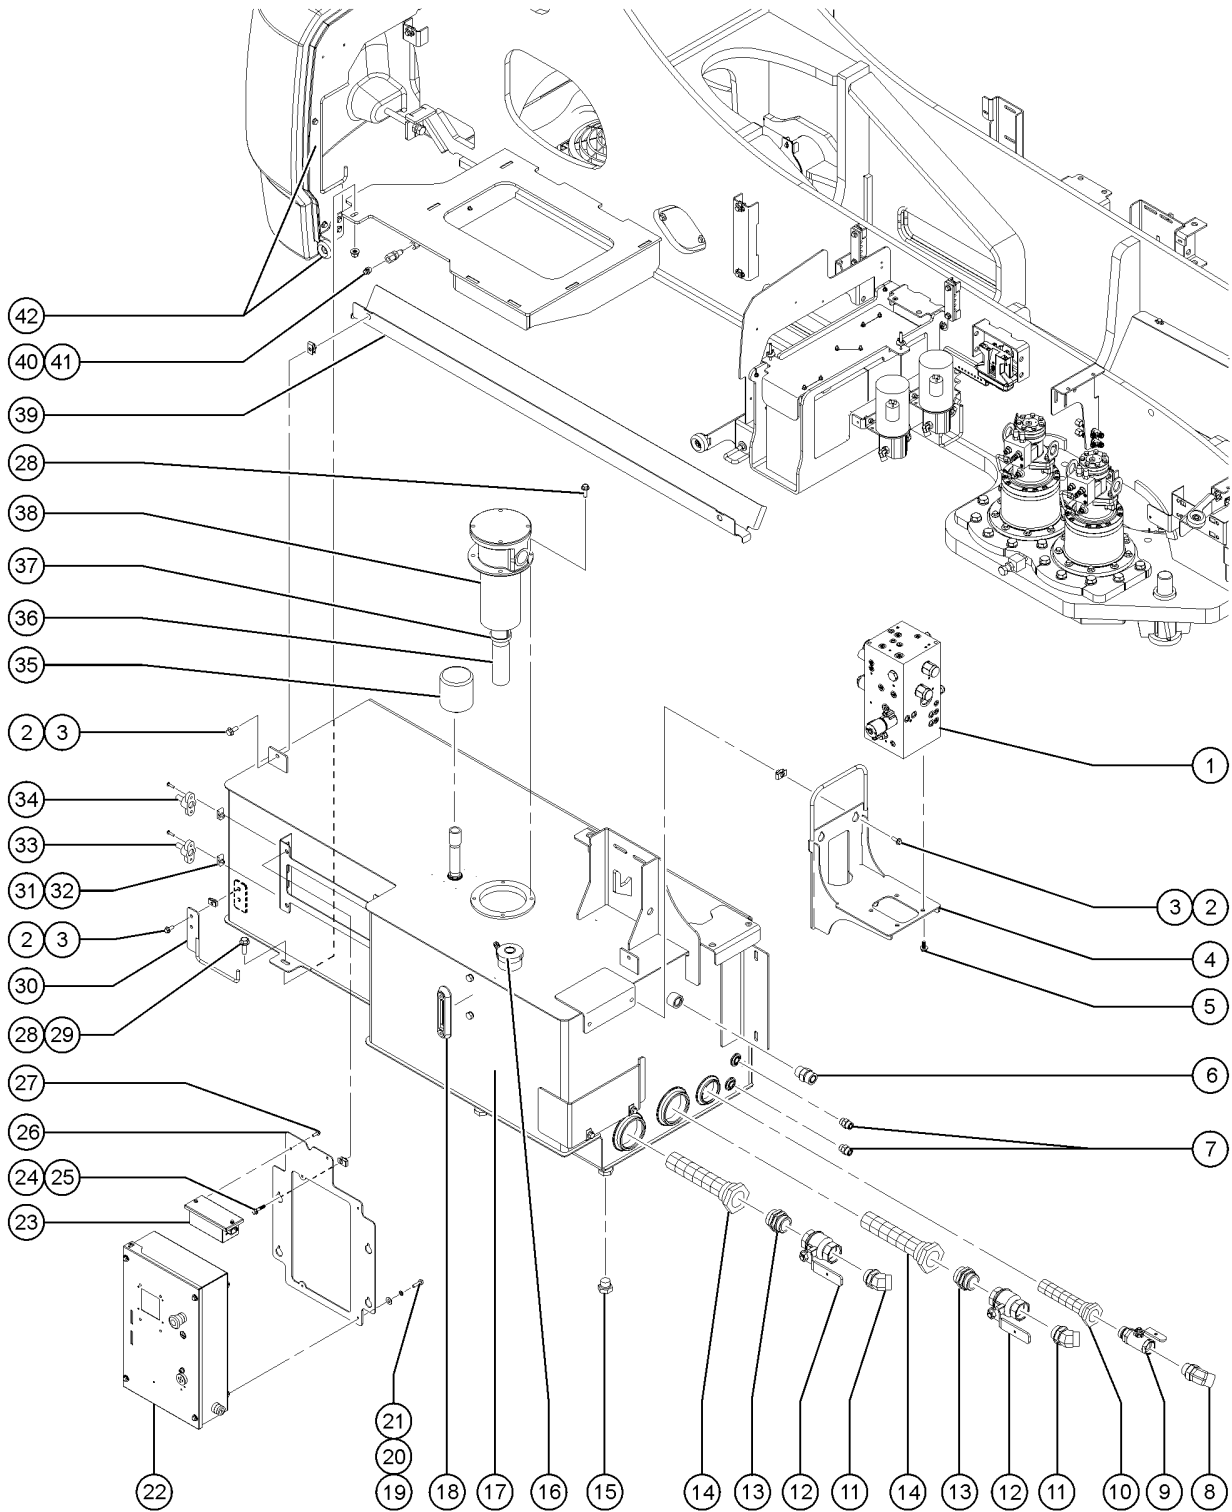

312.1 Hydraulic Tank Components

312.1 Hydraulic Tank Components

Item	Part No.	Description	Qty.
23-	34053GT	ASSY,RELAY SOCKET, AUTO	
24	231512GT	SCREW,HHF,M6-1.0X25,DIN6921,10.9,ZAB	
25	219697GT	SPRING CLIP,M6-1.0,3.4-6.3MMX1	
26	1261766GT	PLATE, GROUND CTRL BOX	1
27	824078GT	SCREW,HHF,1/4-20X.75,8,ZAG	
28	232874GT	SCREW,HHF,M10-1.5X30,DIN6921,10.9,ZAB	
29	231529GT	NUT,TL FLG,M10-1.5,DIN6927,10, ...	
30	1260519GT	WLDT,HYD TANK J HOOK	1
31	73575GT	SPRING CLIP,10-24,ZINC	
32	1256460GT	SCREW,PHPM,10-24X1,ZAG	
33	94982GT	STANDOFF, 3/8" BLACK	1
34	94981GT	STUD,POWER 3/8" RED	1
35	60559GT	BREATHER,RESERVOIR 3 MICRON***	1
36	1260982GT	PIPE TOE SCH 40 1.500 X 6.780	1
37	218591GT	COUPLING, FULL 1 1/2" NPT	1
38	232882GT	FILTER ASSY., IN TANK	1
38-	236037GT	RETURN FILTER, ELEMENT, 10 MIC	
39	1260508GT	FORMING,HYD. TANK CABLE TRAY	
40	28646GT	ZERK,GREASE,1/8 NPT	1
41	48885GT	CONNECTOR,BULKHEAD,FEMALE-4	1
42		Ref. WLDT,BAFFLE PL.,CW,TANK SIDE	
		(Refer to 302.1)